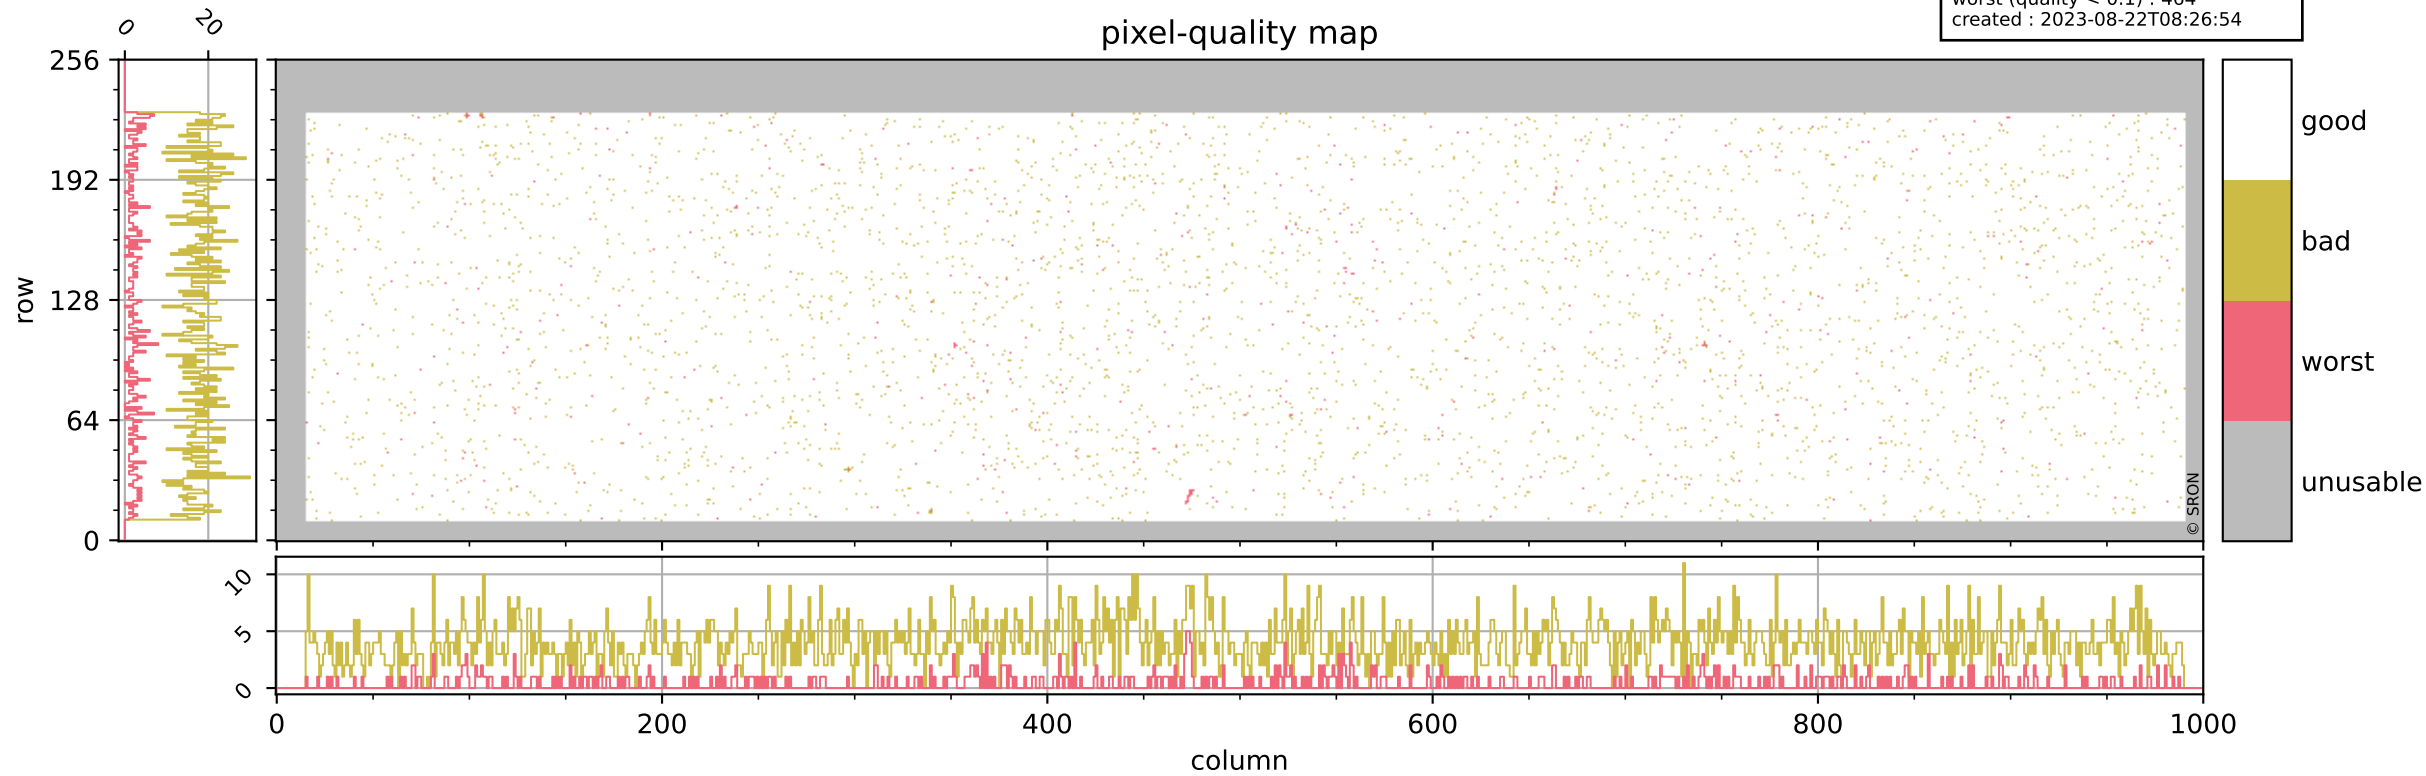

Tropomi SWIR pixel quality (official)

orbits : 20 in [20542, 20587]
coverage : 2021-09-30 / 2021-10-03
bad (quality < 0.8) : 3923
worst (quality < 0.1) : 464
created : 2023-08-22T08:26:54

pixel-quality map

Tropomi SWIR pixel quality (official)

orbits : 20 in [20542, 20587]
coverage : 2021-09-30 / 2021-10-03
bad (quality < 0.8) : 296
worst (quality < 0.1) : 115
created : 2023-08-22T08:26:54

pixel-quality map (dark)

Tropomi SWIR pixel quality (official)

orbits : 20 in [20542, 20587]
coverage : 2021-09-30 / 2021-10-03
bad (quality < 0.8) : 3660
worst (quality < 0.1) : 384
created : 2023-08-22T08:26:54

pixel-quality map (noise average)

Tropomi SWIR pixel quality (official)

orbits : 20 in [20542, 20587]
coverage : 2021-09-30 / 2021-10-03
to good : 356
good to bad : 1774
to worst : 257
created : 2023-08-22T08:26:54

total quality compared with SWIR pixel-quality CKD