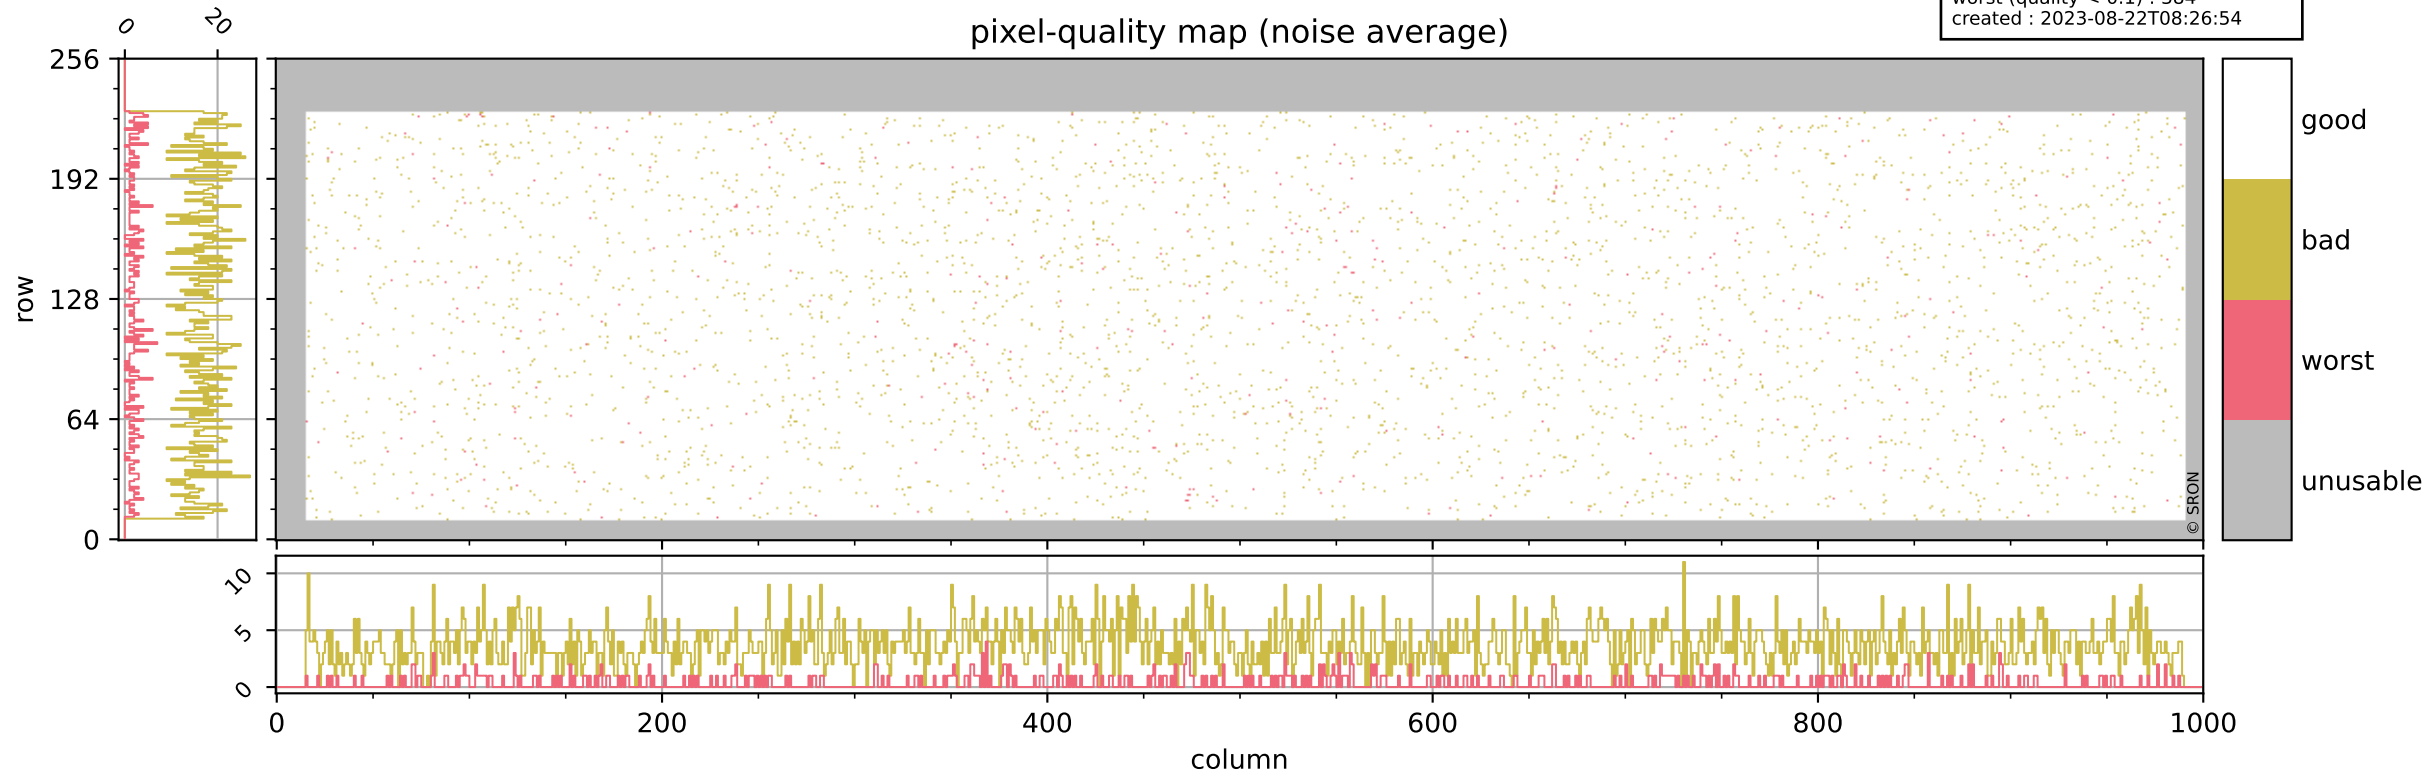

Tropomi SWIR pixel quality (official)

orbits : 20 in [20542, 20587]
coverage : 2021-09-30 / 2021-10-03
bad (quality < 0.8) : 296
worst (quality < 0.1) : 115
created : 2023-08-22T08:26:54

pixel-quality map (dark)

Tropomi SWIR pixel quality (official)

orbits : 20 in [20542, 20587]
coverage : 2021-09-30 / 2021-10-03
bad (quality < 0.8) : 3660
worst (quality < 0.1) : 384
created : 2023-08-22T08:26:54

pixel-quality map (noise average)

Tropomi SWIR pixel quality (official)

orbits : 20 in [20542, 20587]
coverage : 2021-09-30 / 2021-10-03
to good : 356
good to bad : 1774
to worst : 257
created : 2023-08-22T08:26:54

total quality compared with SWIR pixel-quality CKD

Tropomi SWIR pixel quality (official)

orbits : 20 in [20542, 20587]
coverage : 2021-09-30 / 2021-10-03
created : 2023-08-22T08:26:55

Histograms of pixel-quality

Tropomi SWIR pixel quality (official) ground-tracks of Sentinel-5P