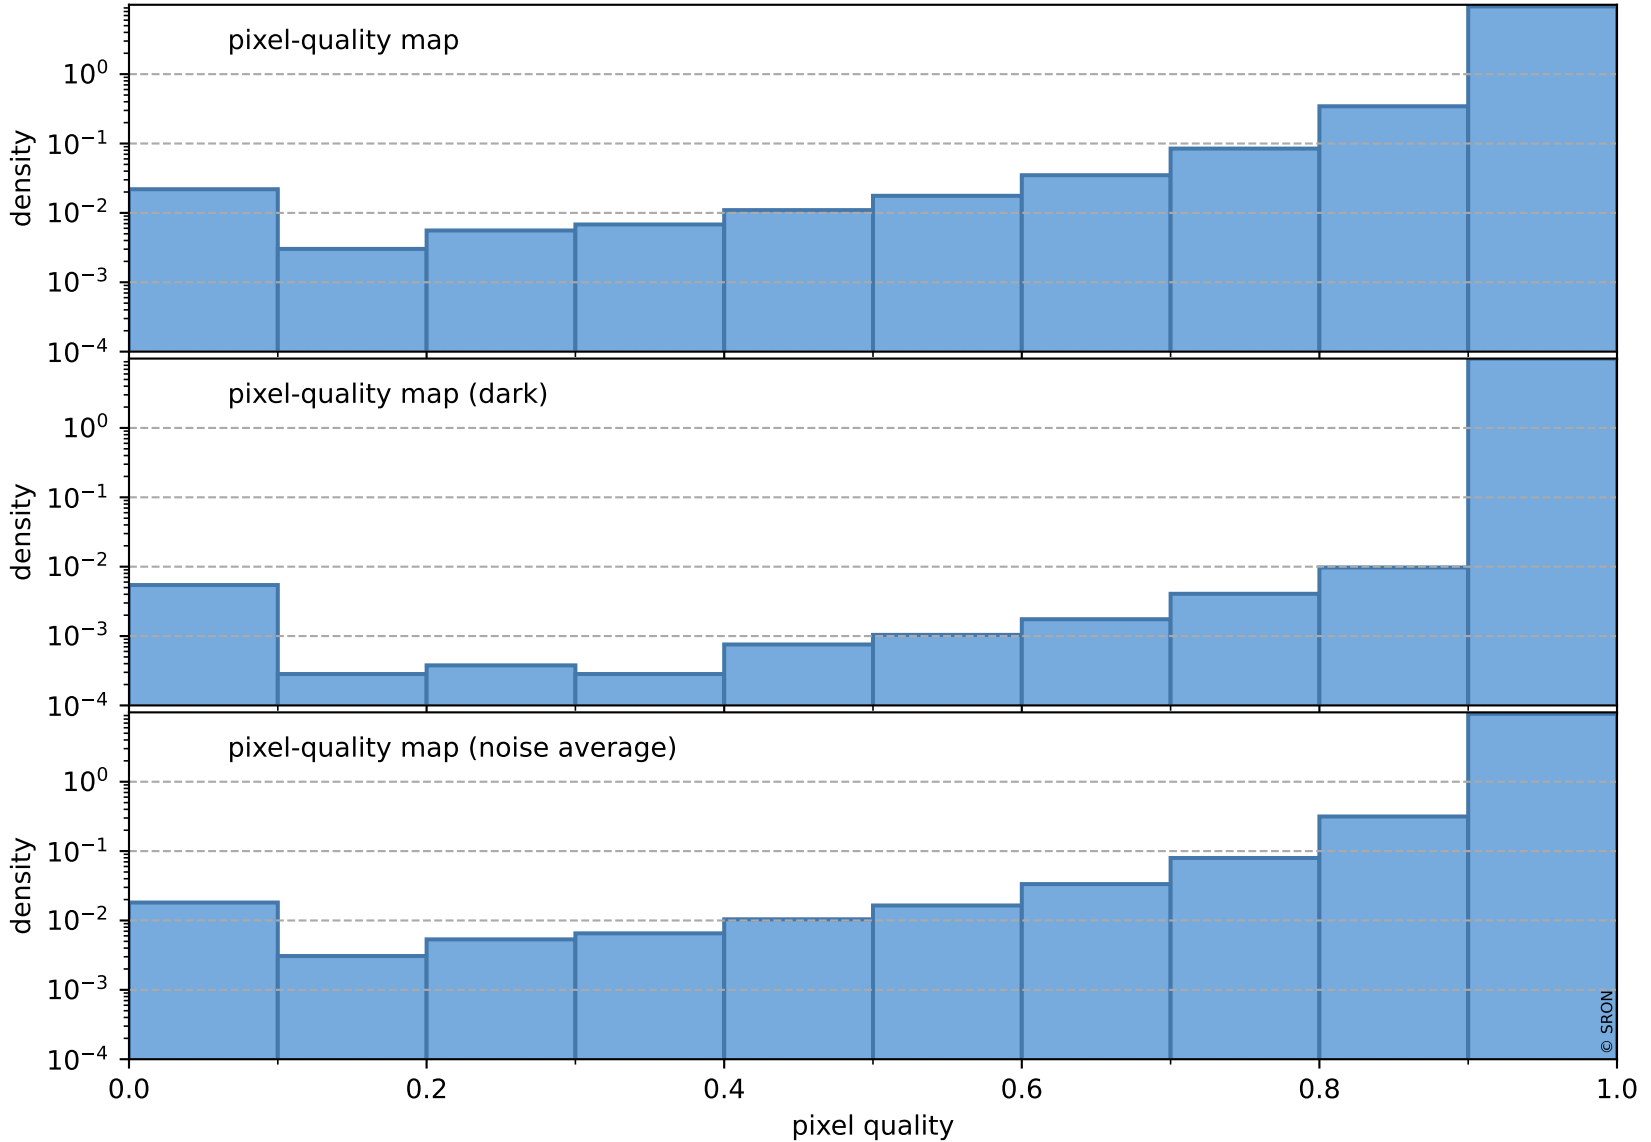

Tropomi SWIR pixel quality (official)

orbits : 20 in [20542, 20587]
coverage : 2021-09-30 / 2021-10-03
to good : 356
good to bad : 1774
to worst : 257
created : 2023-08-22T08:26:54

total quality compared with SWIR pixel-quality CKD

Tropomi SWIR pixel quality (official)

orbits : 20 in [20542, 20587]
coverage : 2021-09-30 / 2021-10-03
created : 2023-08-22T08:26:55

Histograms of pixel-quality

Tropomi SWIR pixel quality (official) ground-tracks of Sentinel-5P

orbits : 20 in [20542, 20587]
coverage : 2021-09-30 / 2021-10-03
created : 2023-08-22T08:26:55

Tropomi SWIR pixel quality (official)

orbits : [2827, 20587]
coverage : 2018-04-30 / 2021-10-03
created : 2023-08-22T08:26:55