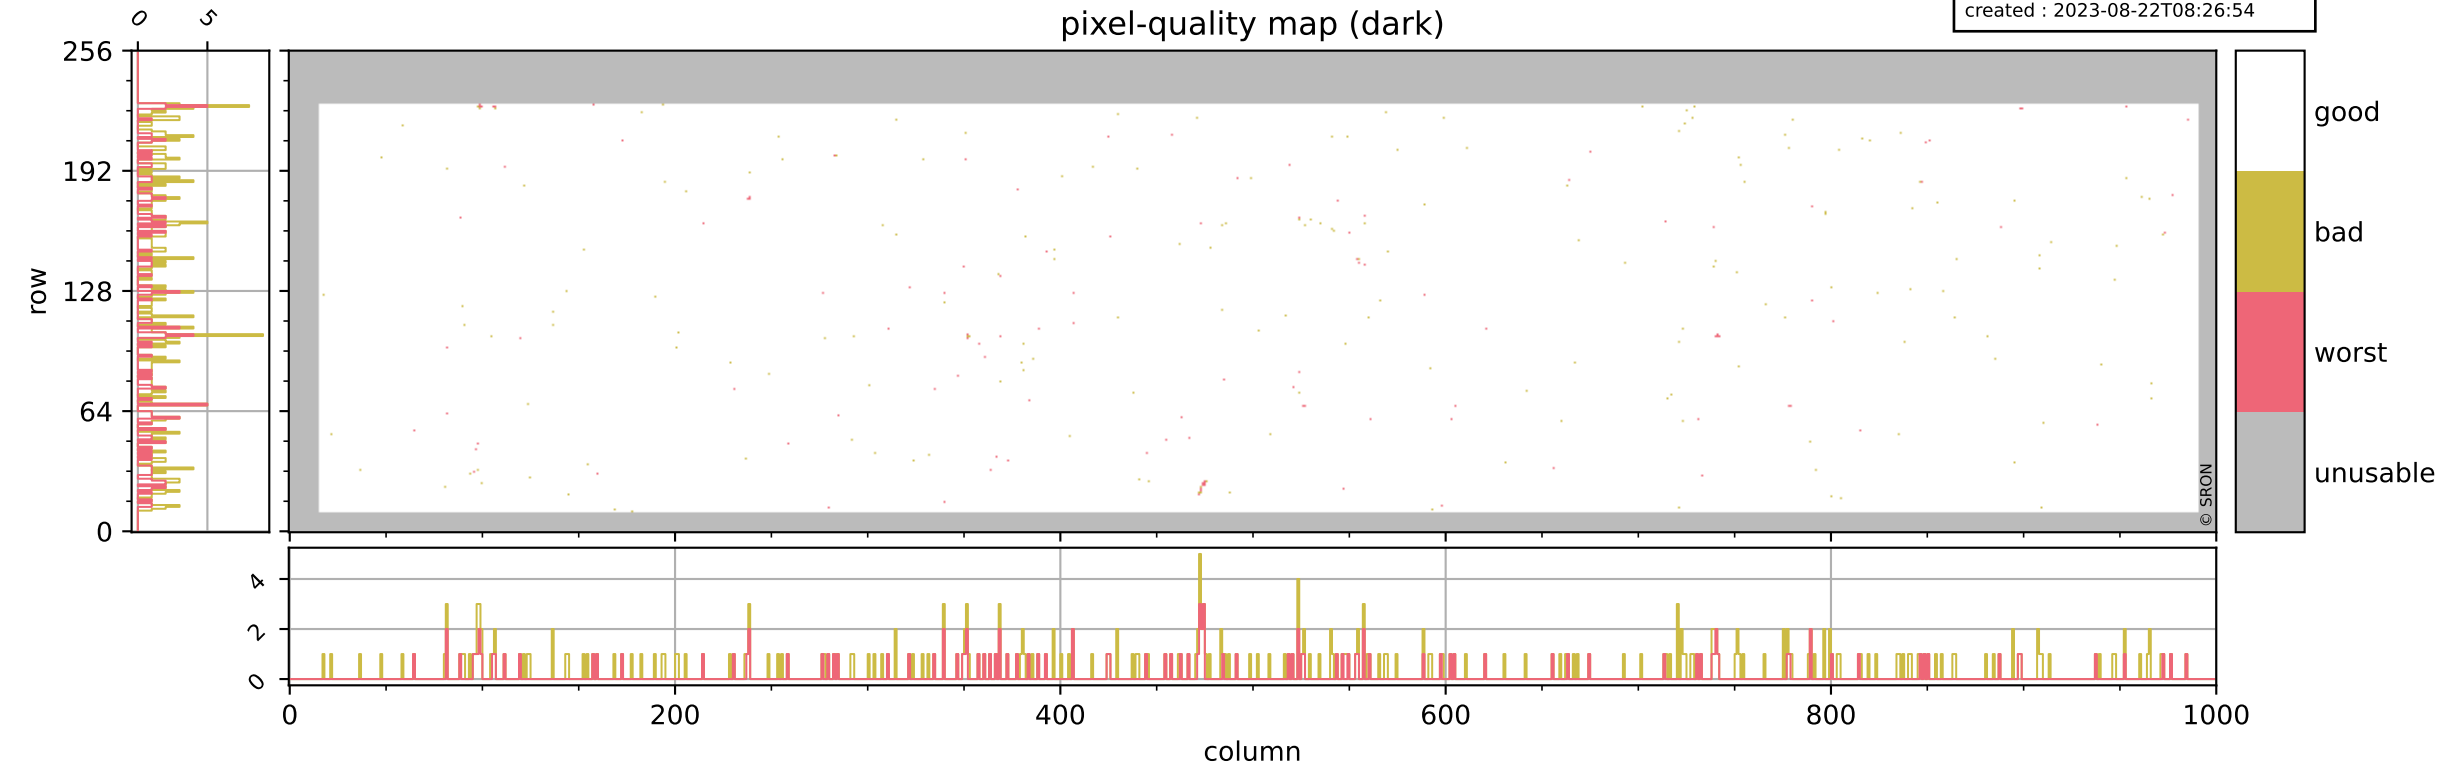

Tropomi SWIR pixel quality (official)

orbits : 20 in [20542, 20587]
coverage : 2021-09-30 / 2021-10-03
bad (quality < 0.8) : 3923
worst (quality < 0.1) : 464
created : 2023-08-22T08:26:54

pixel-quality map

Tropomi SWIR pixel quality (official)

orbits : 20 in [20542, 20587]
coverage : 2021-09-30 / 2021-10-03
bad (quality < 0.8) : 296
worst (quality < 0.1) : 115
created : 2023-08-22T08:26:54

pixel-quality map (dark)

Tropomi SWIR pixel quality (official)

orbits : 20 in [20542, 20587]
coverage : 2021-09-30 / 2021-10-03
bad (quality < 0.8) : 3660
worst (quality < 0.1) : 384
created : 2023-08-22T08:26:54

pixel-quality map (noise average)

Tropomi SWIR pixel quality (official)

orbits : 20 in [20542, 20587]
coverage : 2021-09-30 / 2021-10-03
created : 2023-08-22T08:26:55

Histograms of pixel-quality

Tropomi SWIR pixel quality (official) ground-tracks of Sentinel-5P