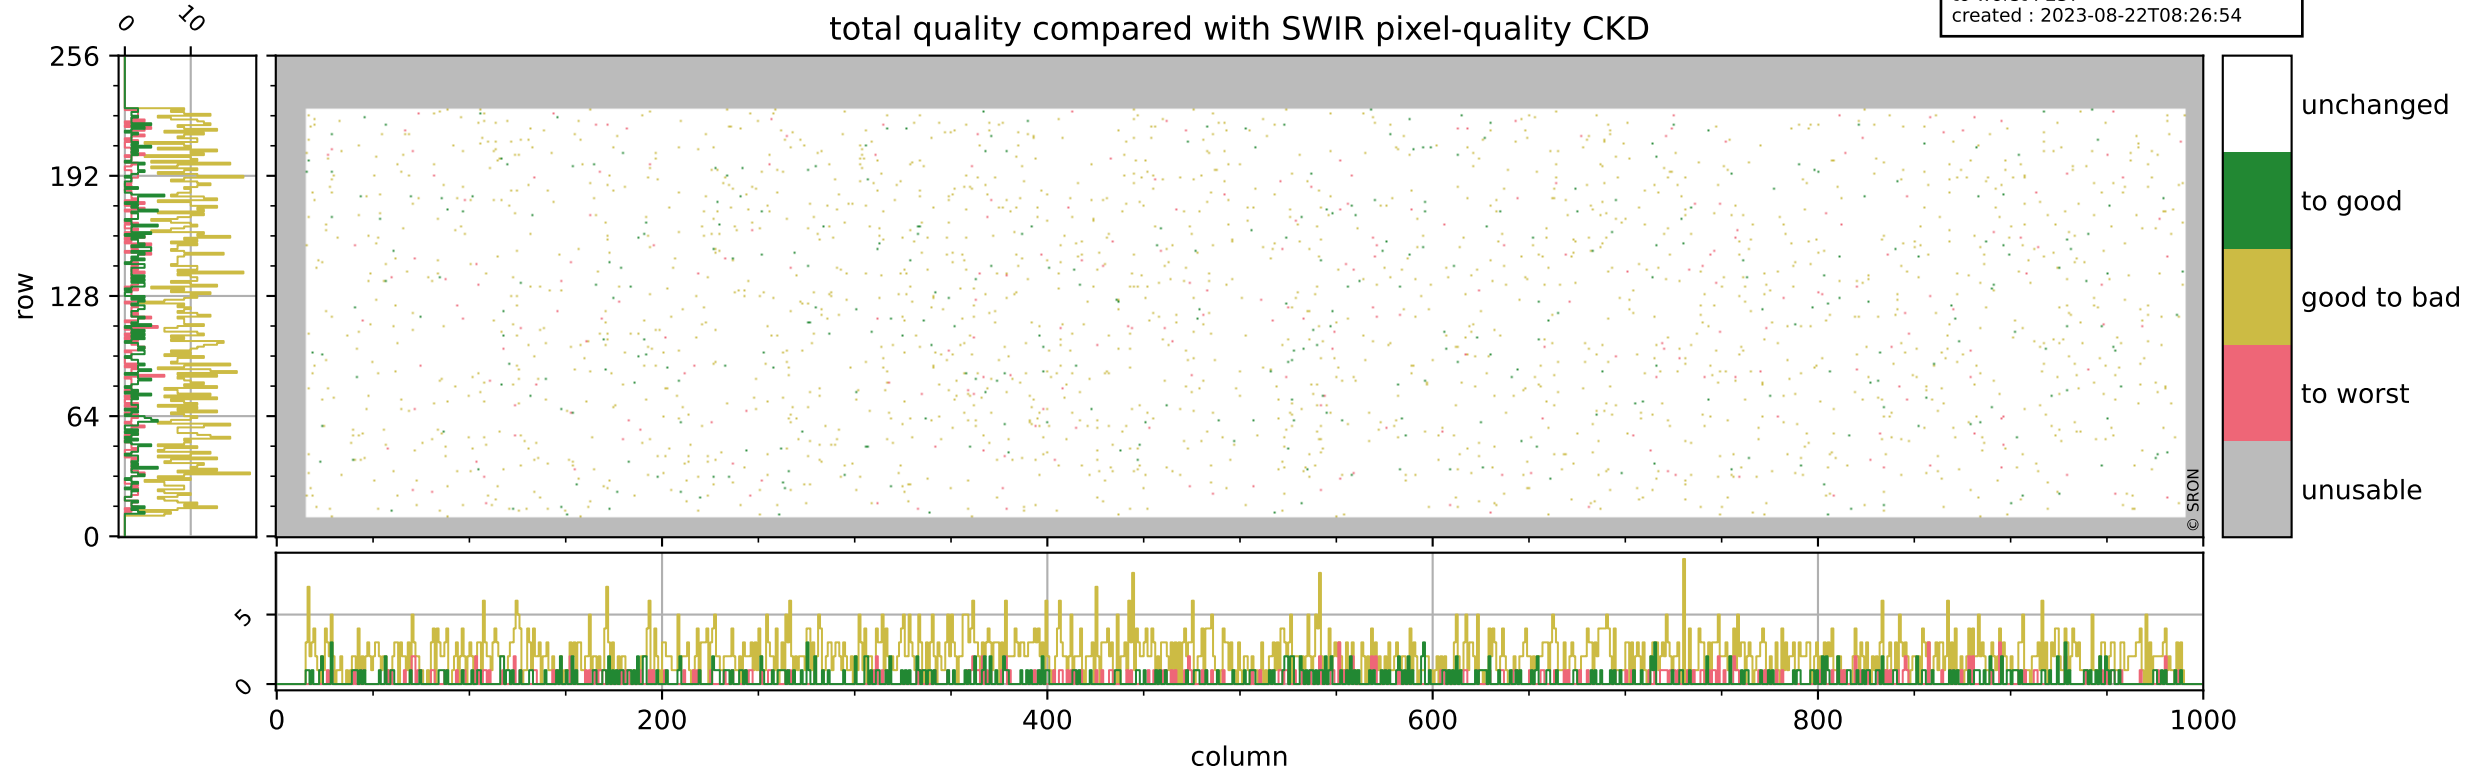

Tropomi SWIR pixel quality (official)

orbits : 20 in [20542, 20587]
coverage : 2021-09-30 / 2021-10-03
bad (quality < 0.8) : 296
worst (quality < 0.1) : 115
created : 2023-08-22T08:26:54

pixel-quality map (dark)

Tropomi SWIR pixel quality (official)

orbits : 20 in [20542, 20587]
coverage : 2021-09-30 / 2021-10-03
bad (quality < 0.8) : 3660
worst (quality < 0.1) : 384
created : 2023-08-22T08:26:54

pixel-quality map (noise average)

Tropomi SWIR pixel quality (official)

orbits : 20 in [20542, 20587]
coverage : 2021-09-30 / 2021-10-03
to good : 356
good to bad : 1774
to worst : 257
created : 2023-08-22T08:26:54

total quality compared with SWIR pixel-quality CKD

Tropomi SWIR pixel quality (official)

orbits : 20 in [20542, 20587]
coverage : 2021-09-30 / 2021-10-03
created : 2023-08-22T08:26:55

Histograms of pixel-quality

Tropomi SWIR pixel quality (official) ground-tracks of Sentinel-5P