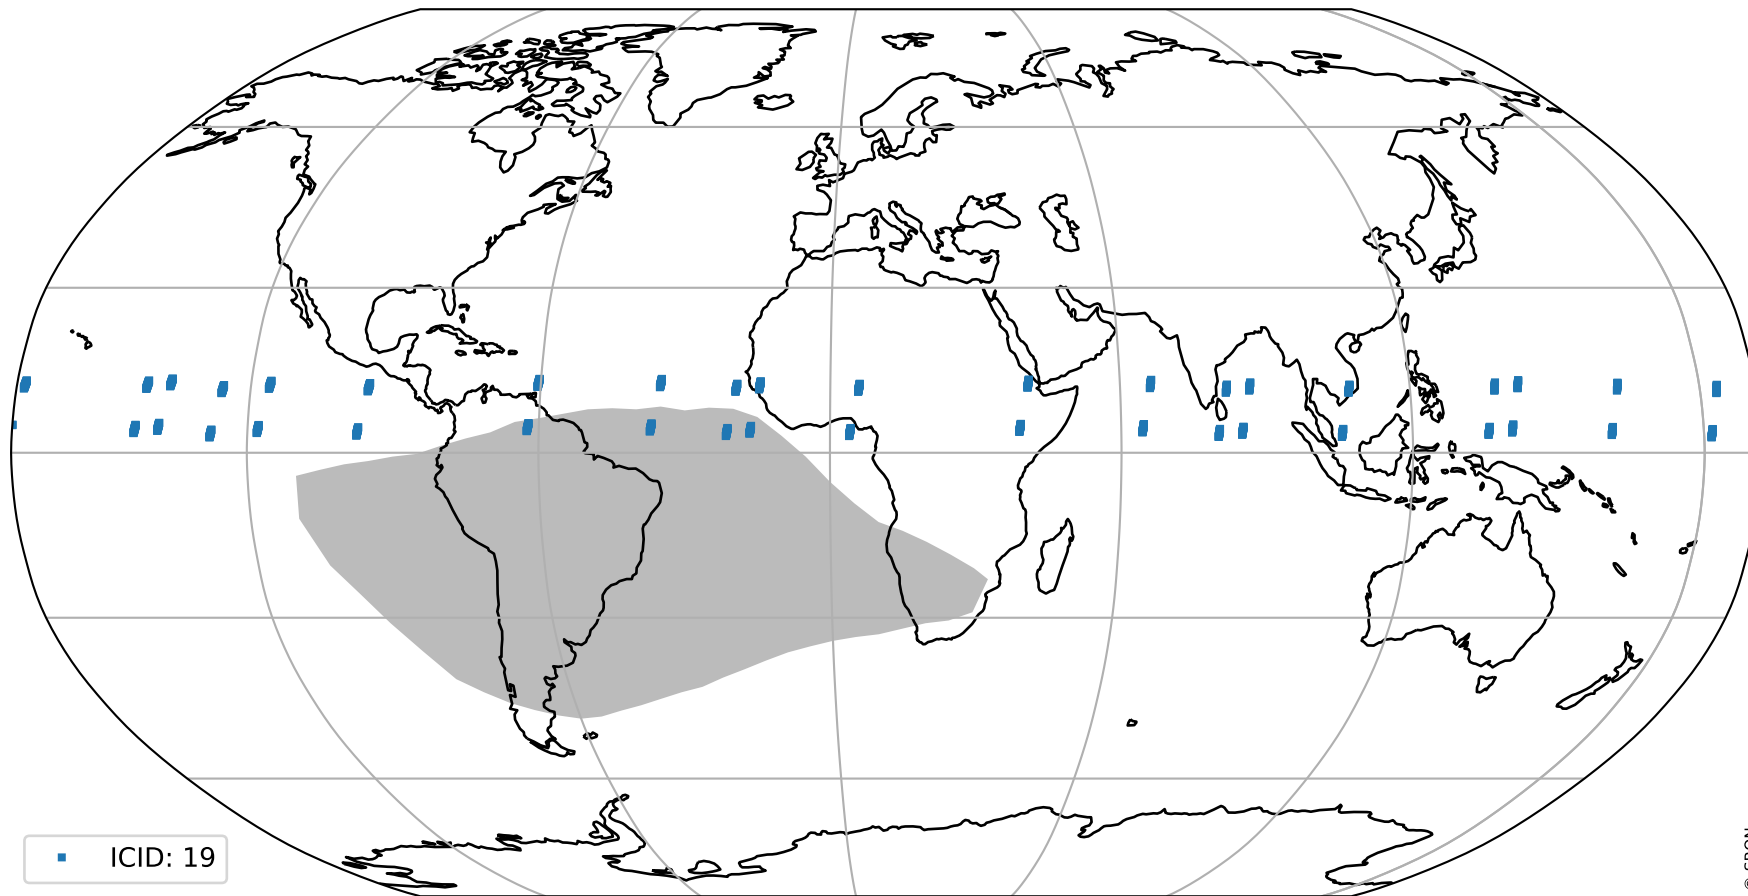

Tropomi SWIR pixel quality (official)

orbits : 20 in [20542, 20587]
coverage : 2021-09-30 / 2021-10-03
to good : 356
good to bad : 1774
to worst : 257
created : 2023-08-22T08:26:54

total quality compared with SWIR pixel-quality CKD

Tropomi SWIR pixel quality (official)

orbits : 20 in [20542, 20587]
coverage : 2021-09-30 / 2021-10-03
created : 2023-08-22T08:26:55

Histograms of pixel-quality

Tropomi SWIR pixel quality (official) ground-tracks of Sentinel-5P

orbits : 20 in [20542, 20587]
coverage : 2021-09-30 / 2021-10-03
created : 2023-08-22T08:26:55

Tropomi SWIR pixel quality (official)

orbits : [2827, 20587]
coverage : 2018-04-30 / 2021-10-03
created : 2023-08-22T08:26:55