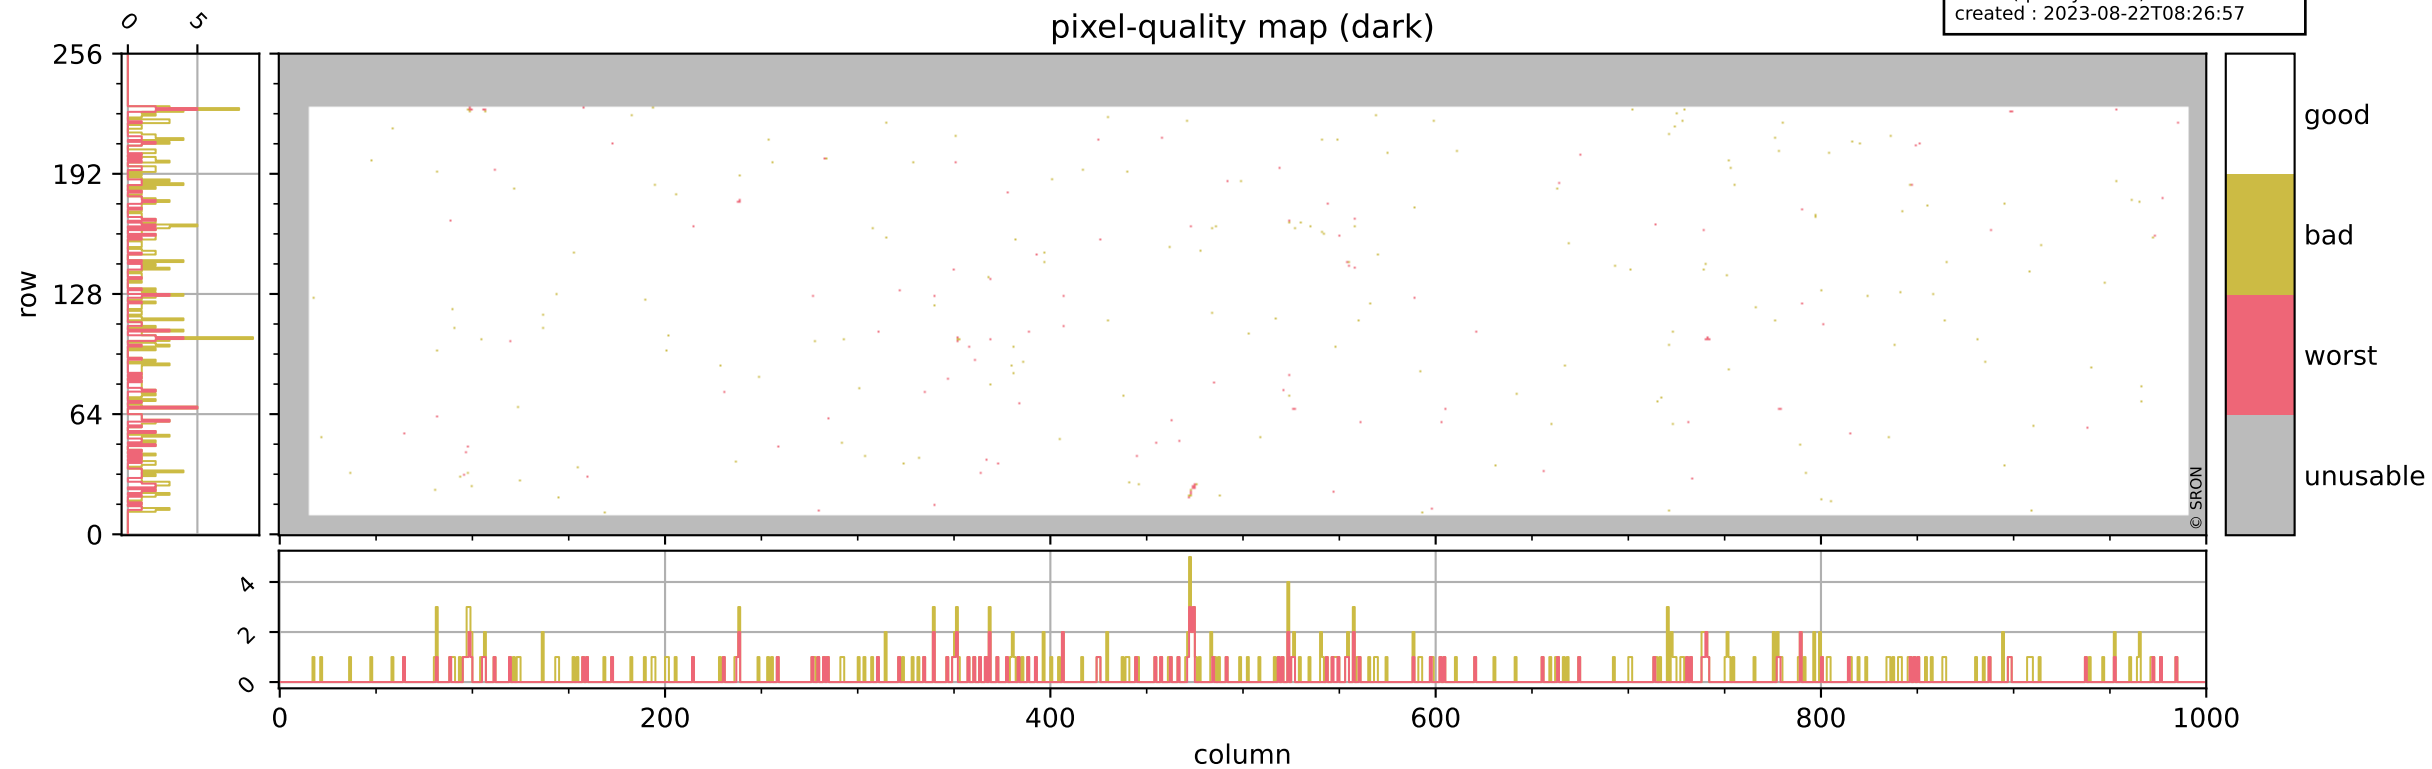

Tropomi SWIR pixel quality (official)

orbits : 19 in [20557, 20602]
coverage : 2021-10-01 / 2021-10-04
bad (quality < 0.8) : 3883
worst (quality < 0.1) : 459
created : 2023-08-22T08:26:56

pixel-quality map

Tropomi SWIR pixel quality (official)

orbits : 19 in [20557, 20602]
coverage : 2021-10-01 / 2021-10-04
bad (quality < 0.8) : 294
worst (quality < 0.1) : 114
created : 2023-08-22T08:26:57

Tropomi SWIR pixel quality (official)

orbits : 19 in [20557, 20602]
coverage : 2021-10-01 / 2021-10-04
bad (quality < 0.8) : 3620
worst (quality < 0.1) : 380
created : 2023-08-22T08:26:57

pixel-quality map (noise average)

Tropomi SWIR pixel quality (official)

orbits : 19 in [20557, 20602]
coverage : 2021-10-01 / 2021-10-04
to good : 362
good to bad : 1747
to worst : 252
created : 2023-08-22T08:26:57

total quality compared with SWIR pixel-quality CKD

Tropomi SWIR pixel quality (official)