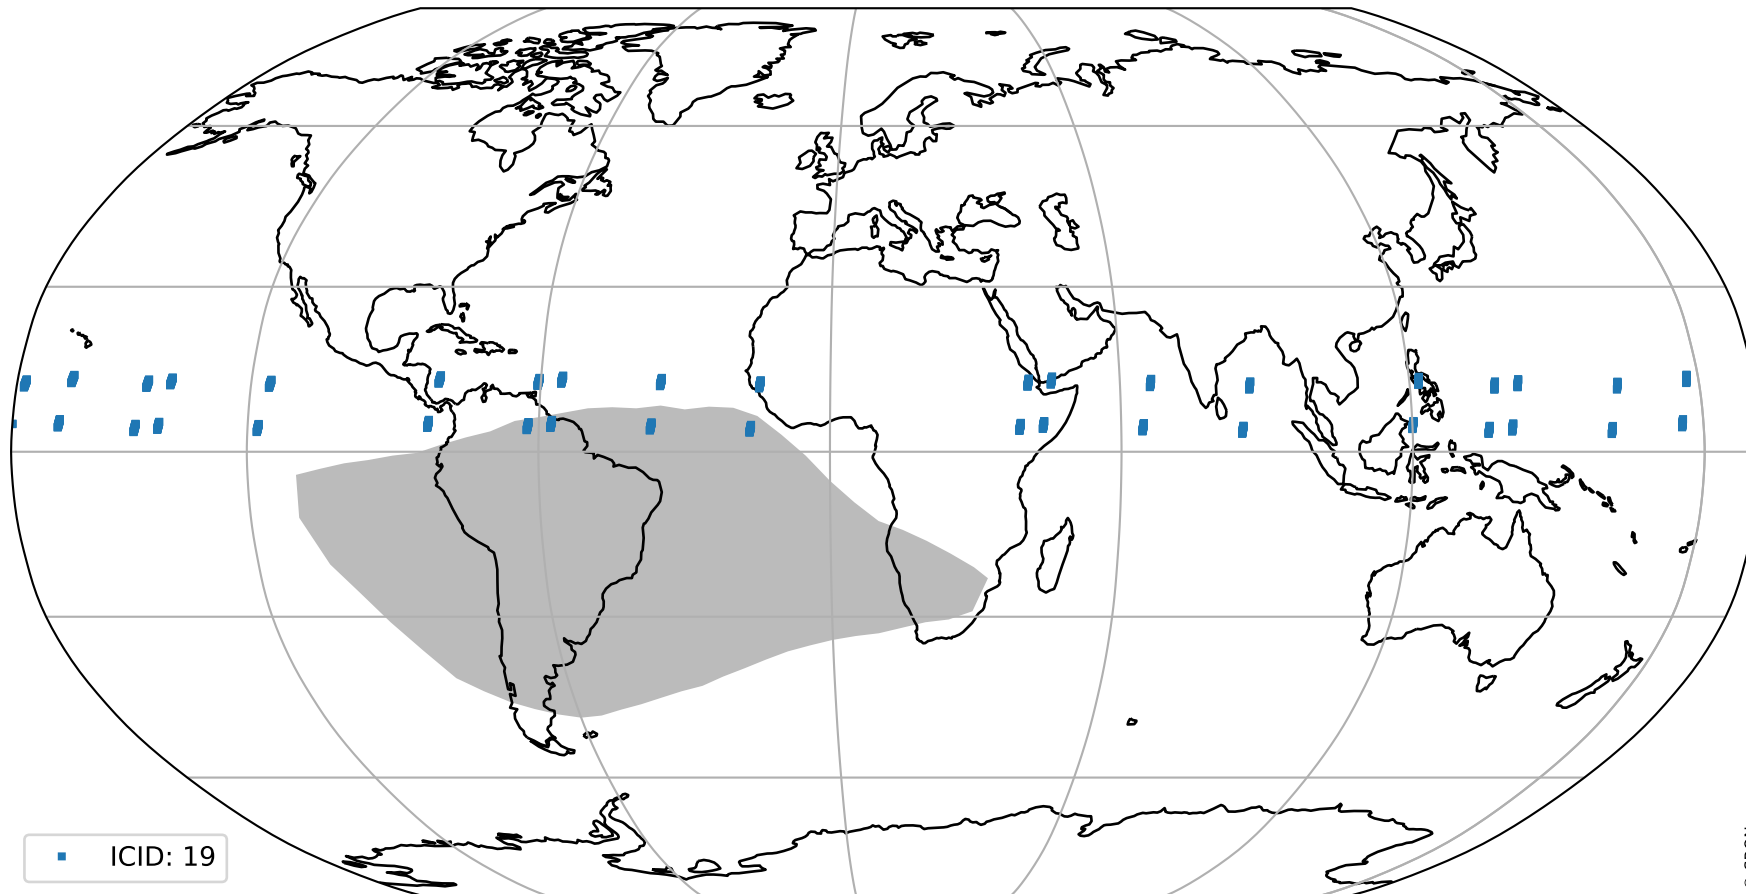

orbits : 19 in [20557, 20602]
coverage : 2021-10-01 / 2021-10-04
bad (quality < 0.8) : 3620
worst (quality < 0.1) : 380
created : 2023-08-22T08:26:57

pixel-quality map (noise average)

Tropomi SWIR pixel quality (official)

orbits : 19 in [20557, 20602]
coverage : 2021-10-01 / 2021-10-04
to good : 362
good to bad : 1747
to worst : 252
created : 2023-08-22T08:26:57

total quality compared with SWIR pixel-quality CKD

Tropomi SWIR pixel quality (official)

orbits : 19 in [20557, 20602]
coverage : 2021-10-01 / 2021-10-04
created : 2023-08-22T08:26:57

Histograms of pixel-quality

Tropomi SWIR pixel quality (official) ground-tracks of Sentinel-5P

orbits : 19 in [20557, 20602]
coverage : 2021-10-01 / 2021-10-04
created : 2023-08-22T08:26:58

Tropomi SWIR pixel quality (official)

orbits : [2827, 20602]
coverage : 2018-04-30 / 2021-10-04
created : 2023-08-22T08:26:58

trend of pixel quality & temperatures