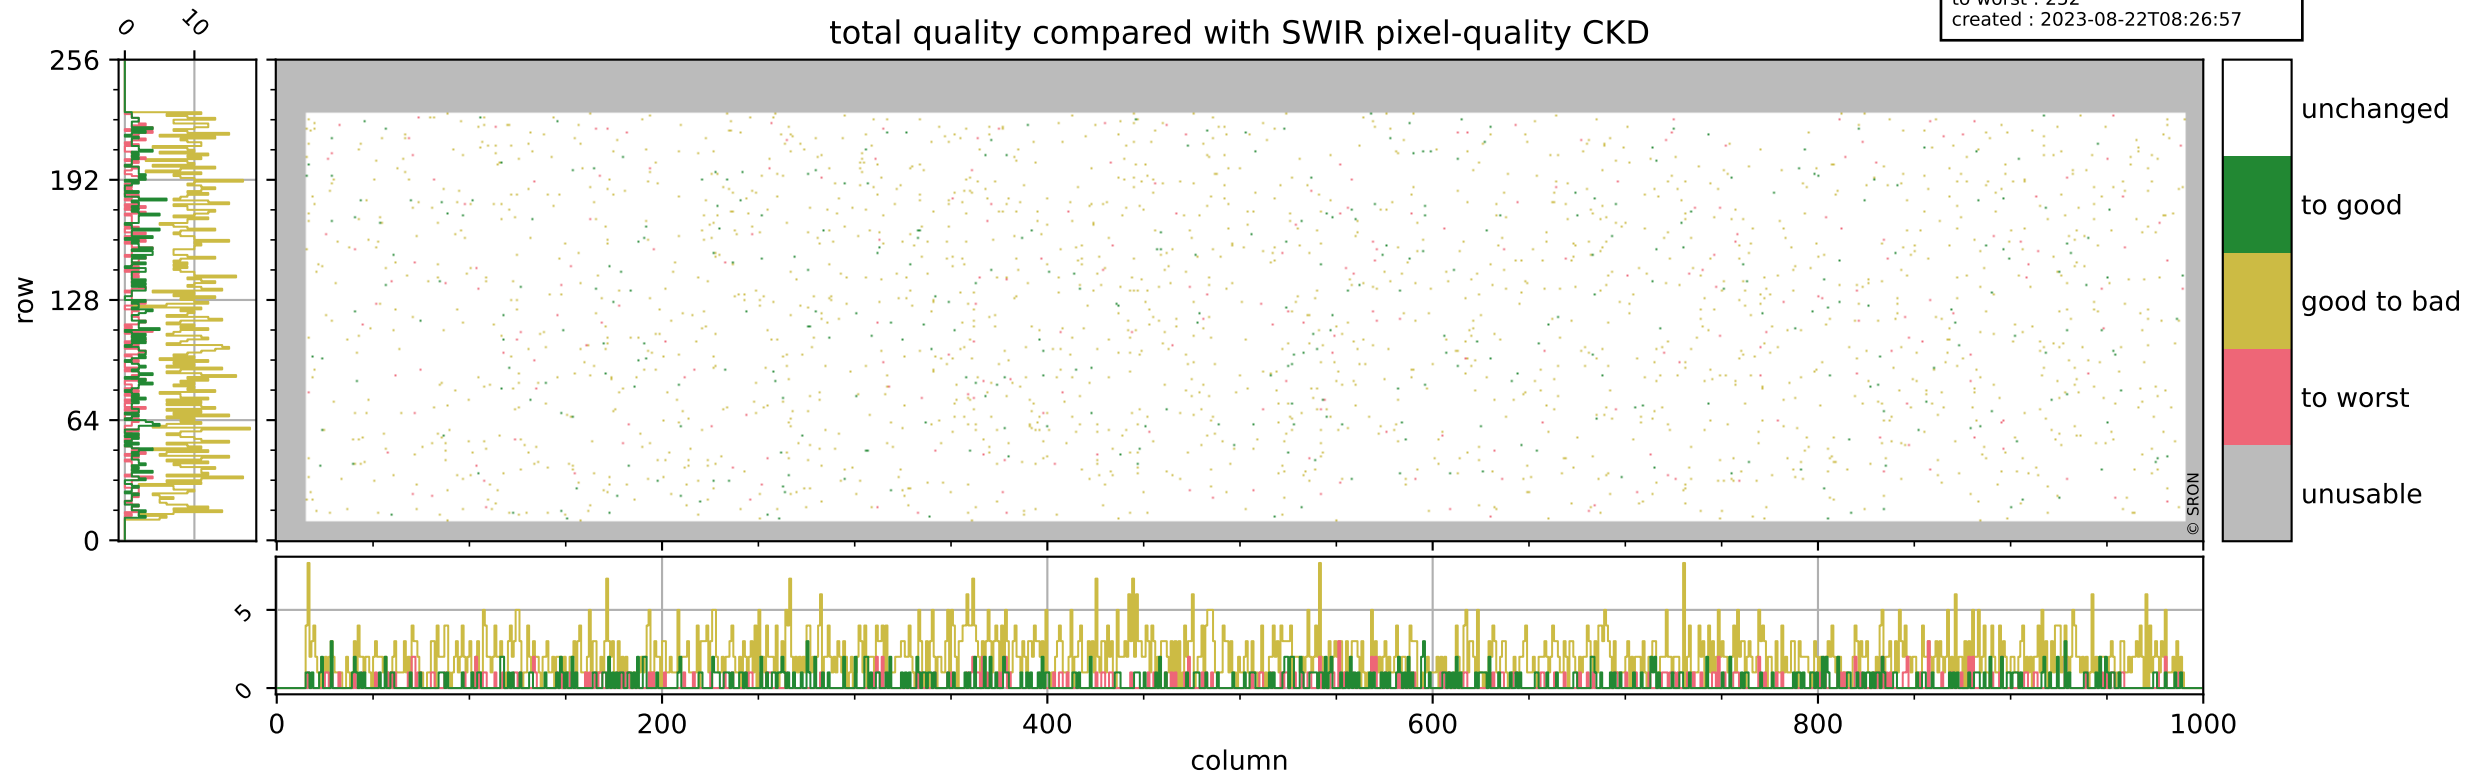

Tropomi SWIR pixel quality (official)

orbits : 19 in [20557, 20602]
coverage : 2021-10-01 / 2021-10-04
bad (quality < 0.8) : 294
worst (quality < 0.1) : 114
created : 2023-08-22T08:26:57

Tropomi SWIR pixel quality (official)

orbits : 19 in [20557, 20602]
coverage : 2021-10-01 / 2021-10-04
bad (quality < 0.8) : 3620
worst (quality < 0.1) : 380
created : 2023-08-22T08:26:57

pixel-quality map (noise average)

Tropomi SWIR pixel quality (official)

orbits : 19 in [20557, 20602]
coverage : 2021-10-01 / 2021-10-04
to good : 362
good to bad : 1747
to worst : 252
created : 2023-08-22T08:26:57

total quality compared with SWIR pixel-quality CKD

Tropomi SWIR pixel quality (official)

orbits : 19 in [20557, 20602]
coverage : 2021-10-01 / 2021-10-04
created : 2023-08-22T08:26:57

Histograms of pixel-quality

Tropomi SWIR pixel quality (official) ground-tracks of Sentinel-5P

orbits : 19 in [20557, 20602]
coverage : 2021-10-01 / 2021-10-04
created : 2023-08-22T08:26:58