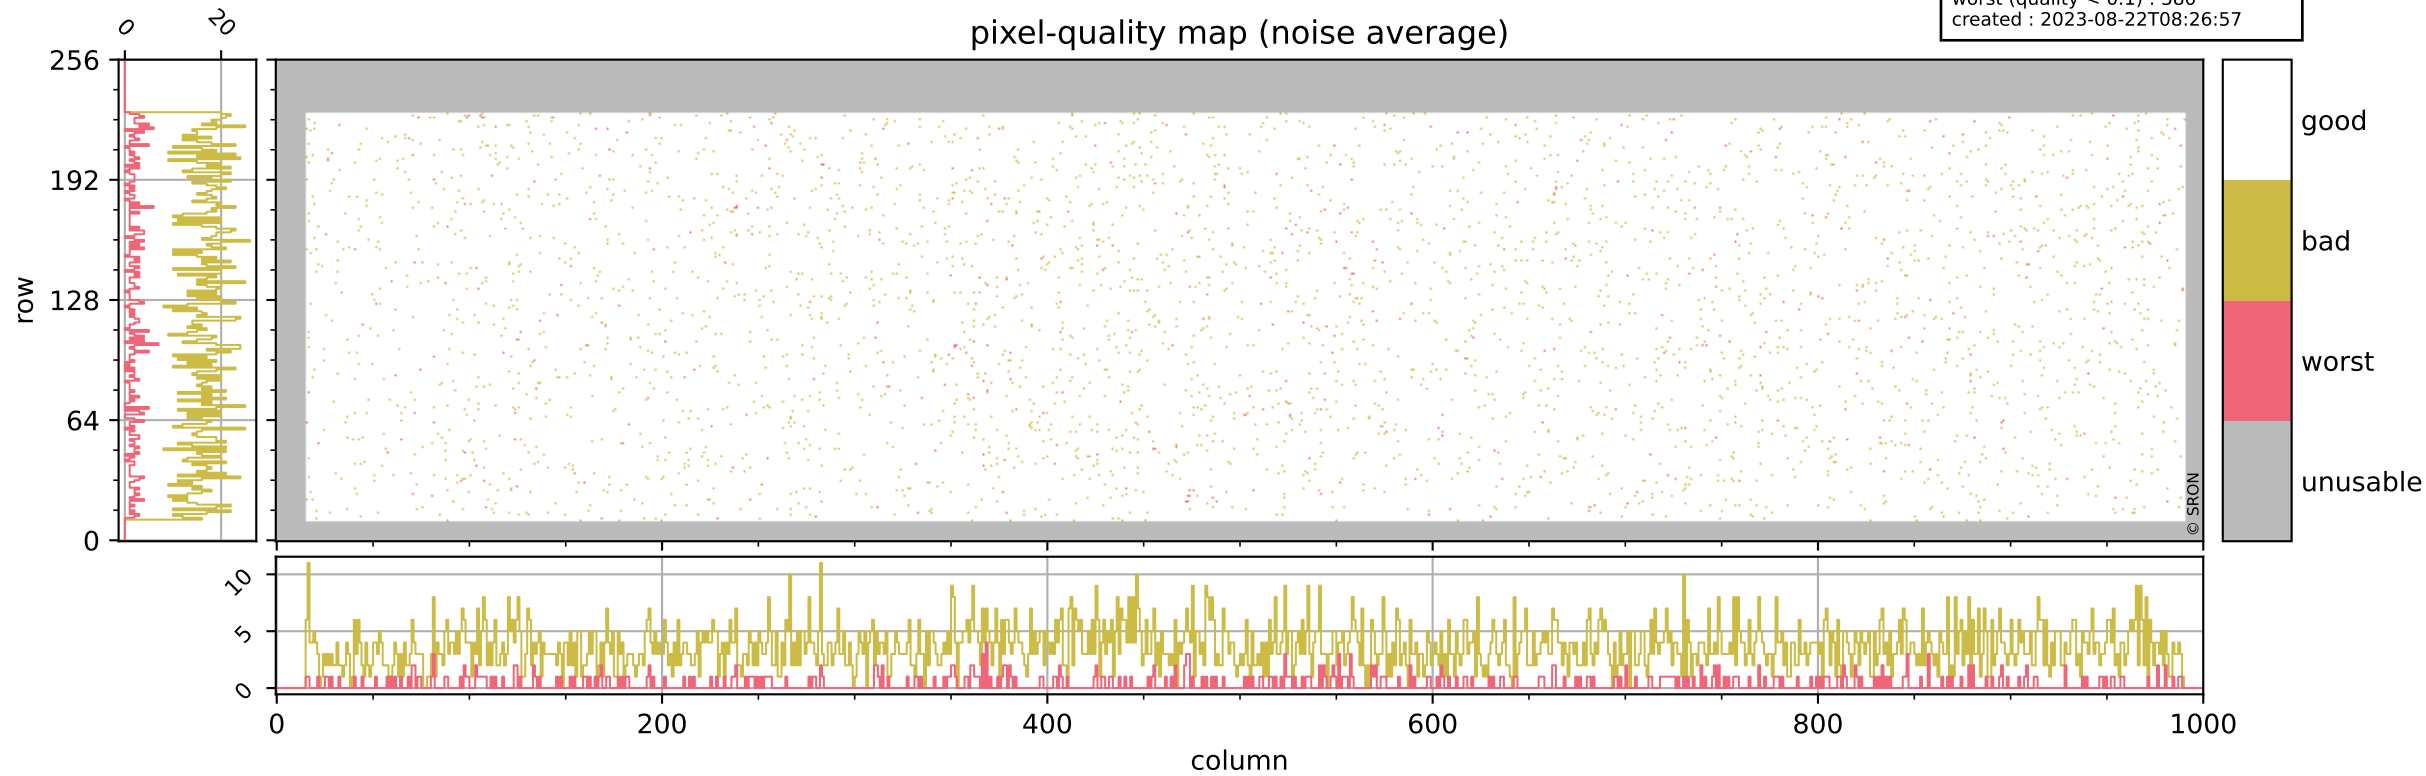

Tropomi SWIR pixel quality (official)

orbits : 19 in [20557, 20602]
coverage : 2021-10-01 / 2021-10-04
bad (quality < 0.8) : 294
worst (quality < 0.1) : 114
created : 2023-08-22T08:26:57

Tropomi SWIR pixel quality (official)

orbits : 19 in [20557, 20602]
coverage : 2021-10-01 / 2021-10-04
bad (quality < 0.8) : 3620
worst (quality < 0.1) : 380
created : 2023-08-22T08:26:57

pixel-quality map (noise average)

Tropomi SWIR pixel quality (official)

orbits : 19 in [20557, 20602]
coverage : 2021-10-01 / 2021-10-04
to good : 362
good to bad : 1747
to worst : 252
created : 2023-08-22T08:26:57

total quality compared with SWIR pixel-quality CKD

Tropomi SWIR pixel quality (official)

orbits : 19 in [20557, 20602]
coverage : 2021-10-01 / 2021-10-04
created : 2023-08-22T08:26:57

Histograms of pixel-quality

Tropomi SWIR pixel quality (official) ground-tracks of Sentinel-5P

orbits : 19 in [20557, 20602]
coverage : 2021-10-01 / 2021-10-04
created : 2023-08-22T08:26:58