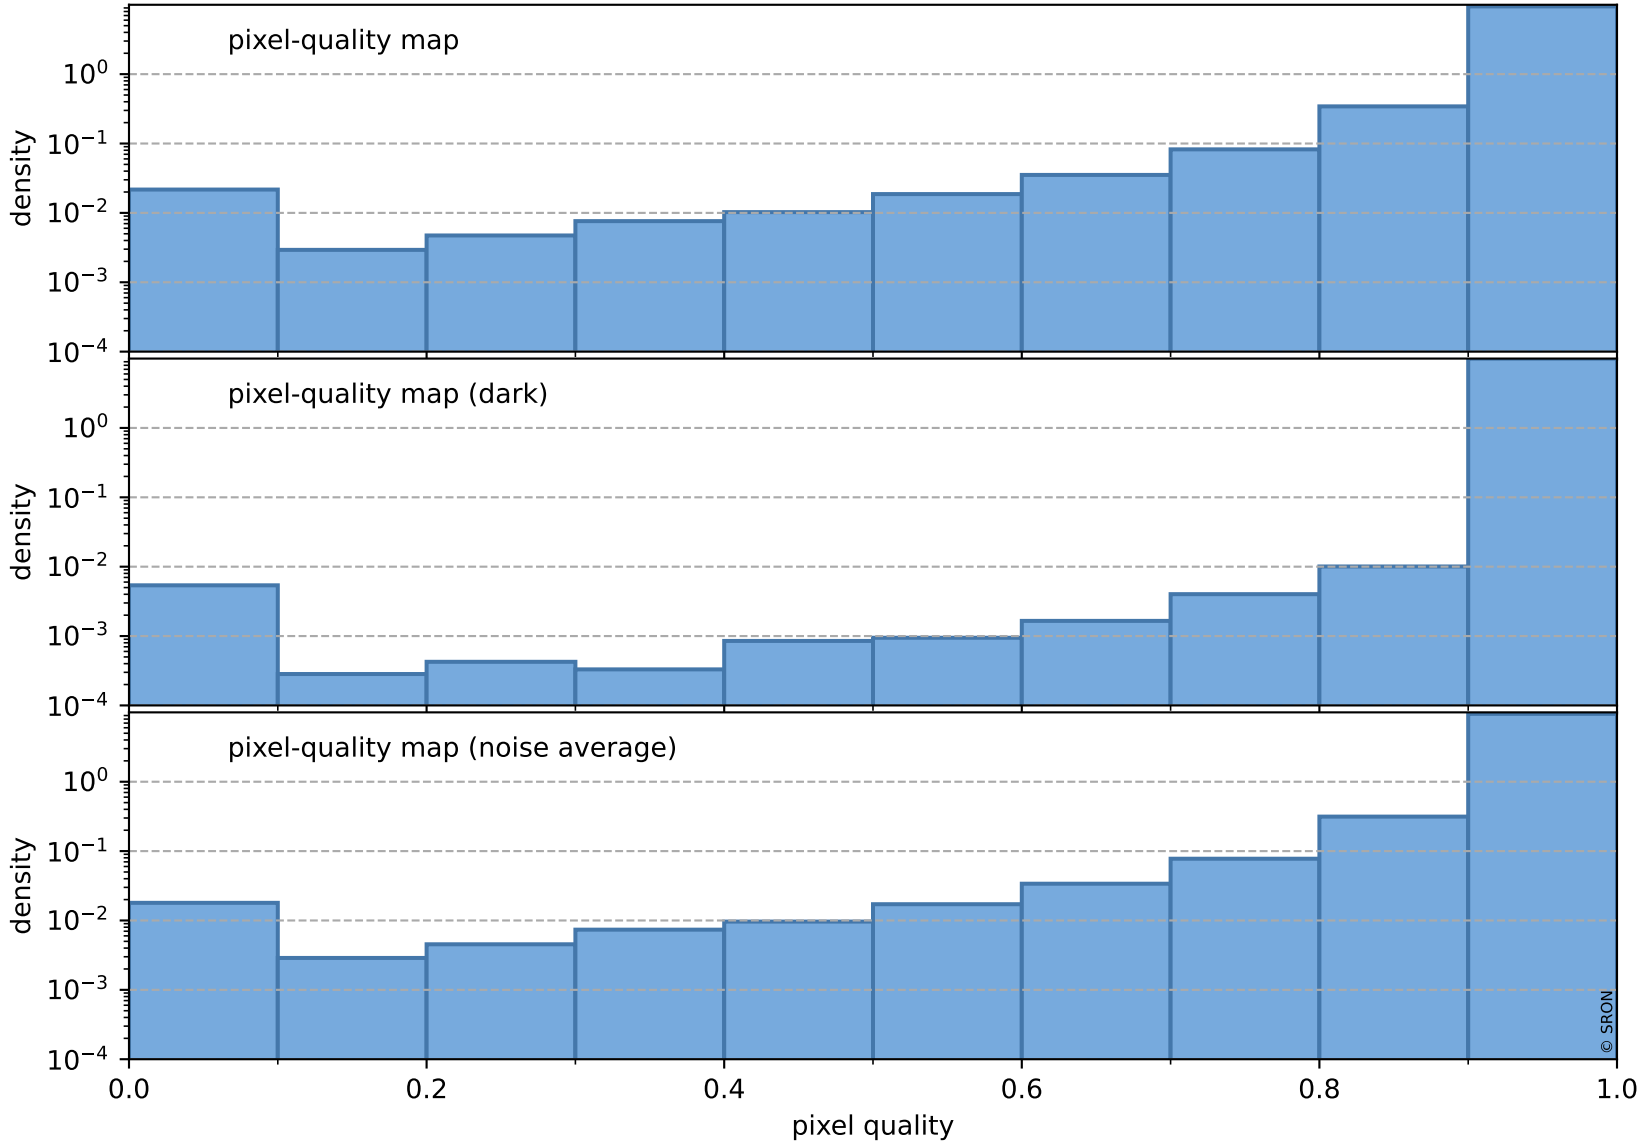

orbits : 19 in [20557, 20602]
coverage : 2021-10-01 / 2021-10-04
bad (quality < 0.8) : 3620
worst (quality < 0.1) : 380
created : 2023-08-22T08:26:57

pixel-quality map (noise average)

Tropomi SWIR pixel quality (official)

orbits : 19 in [20557, 20602]
coverage : 2021-10-01 / 2021-10-04
to good : 362
good to bad : 1747
to worst : 252
created : 2023-08-22T08:26:57

total quality compared with SWIR pixel-quality CKD

Tropomi SWIR pixel quality (official)

orbits : 19 in [20557, 20602]
coverage : 2021-10-01 / 2021-10-04
created : 2023-08-22T08:26:57

Histograms of pixel-quality

Tropomi SWIR pixel quality (official) ground-tracks of Sentinel-5P

orbits : 19 in [20557, 20602]
coverage : 2021-10-01 / 2021-10-04
created : 2023-08-22T08:26:58

Tropomi SWIR pixel quality (official)

orbits : [2827, 20602]
coverage : 2018-04-30 / 2021-10-04
created : 2023-08-22T08:26:58

trend of pixel quality & temperatures