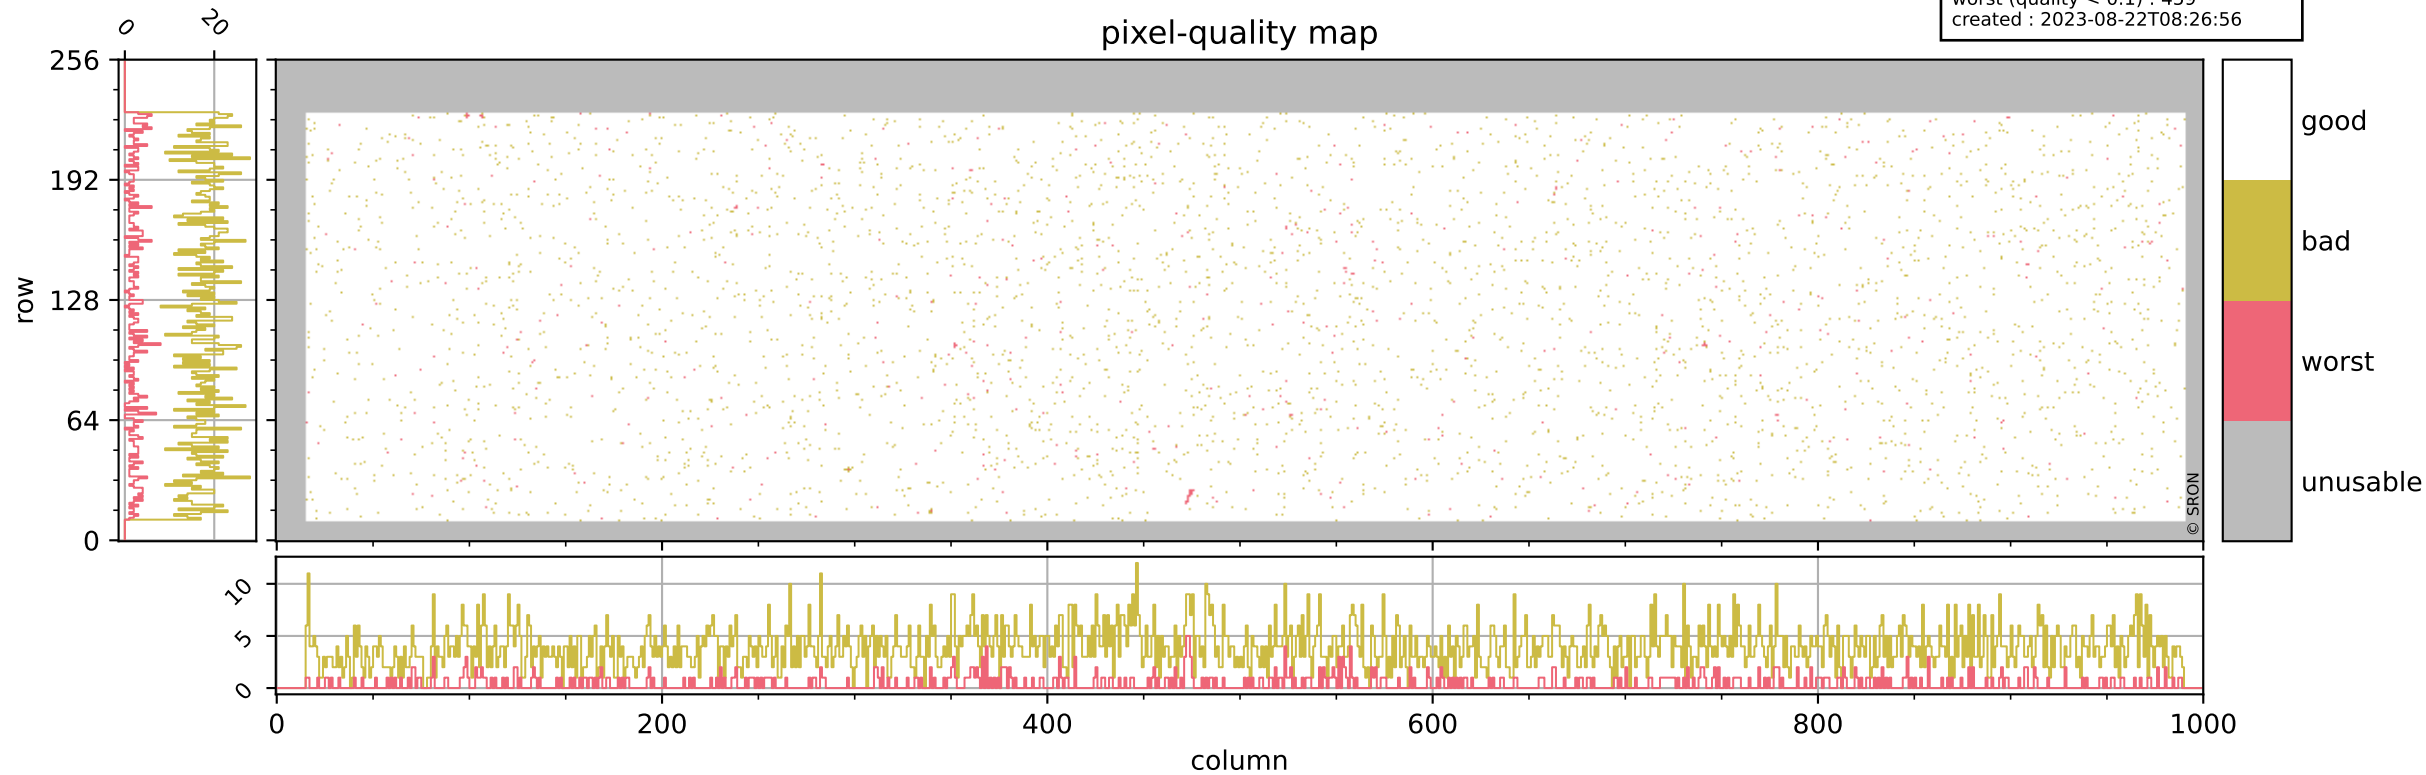

Tropomi SWIR pixel quality (official)

orbits : 19 in [20557, 20602]
coverage : 2021-10-01 / 2021-10-04
bad (quality < 0.8) : 3883
worst (quality < 0.1) : 459
created : 2023-08-22T08:26:56

pixel-quality map

Tropomi SWIR pixel quality (official)

orbits : 19 in [20557, 20602]
coverage : 2021-10-01 / 2021-10-04
bad (quality < 0.8) : 294
worst (quality < 0.1) : 114
created : 2023-08-22T08:26:57

Tropomi SWIR pixel quality (official)

orbits : 19 in [20557, 20602]
coverage : 2021-10-01 / 2021-10-04
bad (quality < 0.8) : 3620
worst (quality < 0.1) : 380
created : 2023-08-22T08:26:57

pixel-quality map (noise average)

Tropomi SWIR pixel quality (official)

orbits : 19 in [20557, 20602]
coverage : 2021-10-01 / 2021-10-04
to good : 362
good to bad : 1747
to worst : 252
created : 2023-08-22T08:26:57

total quality compared with SWIR pixel-quality CKD

Tropomi SWIR pixel quality (official)