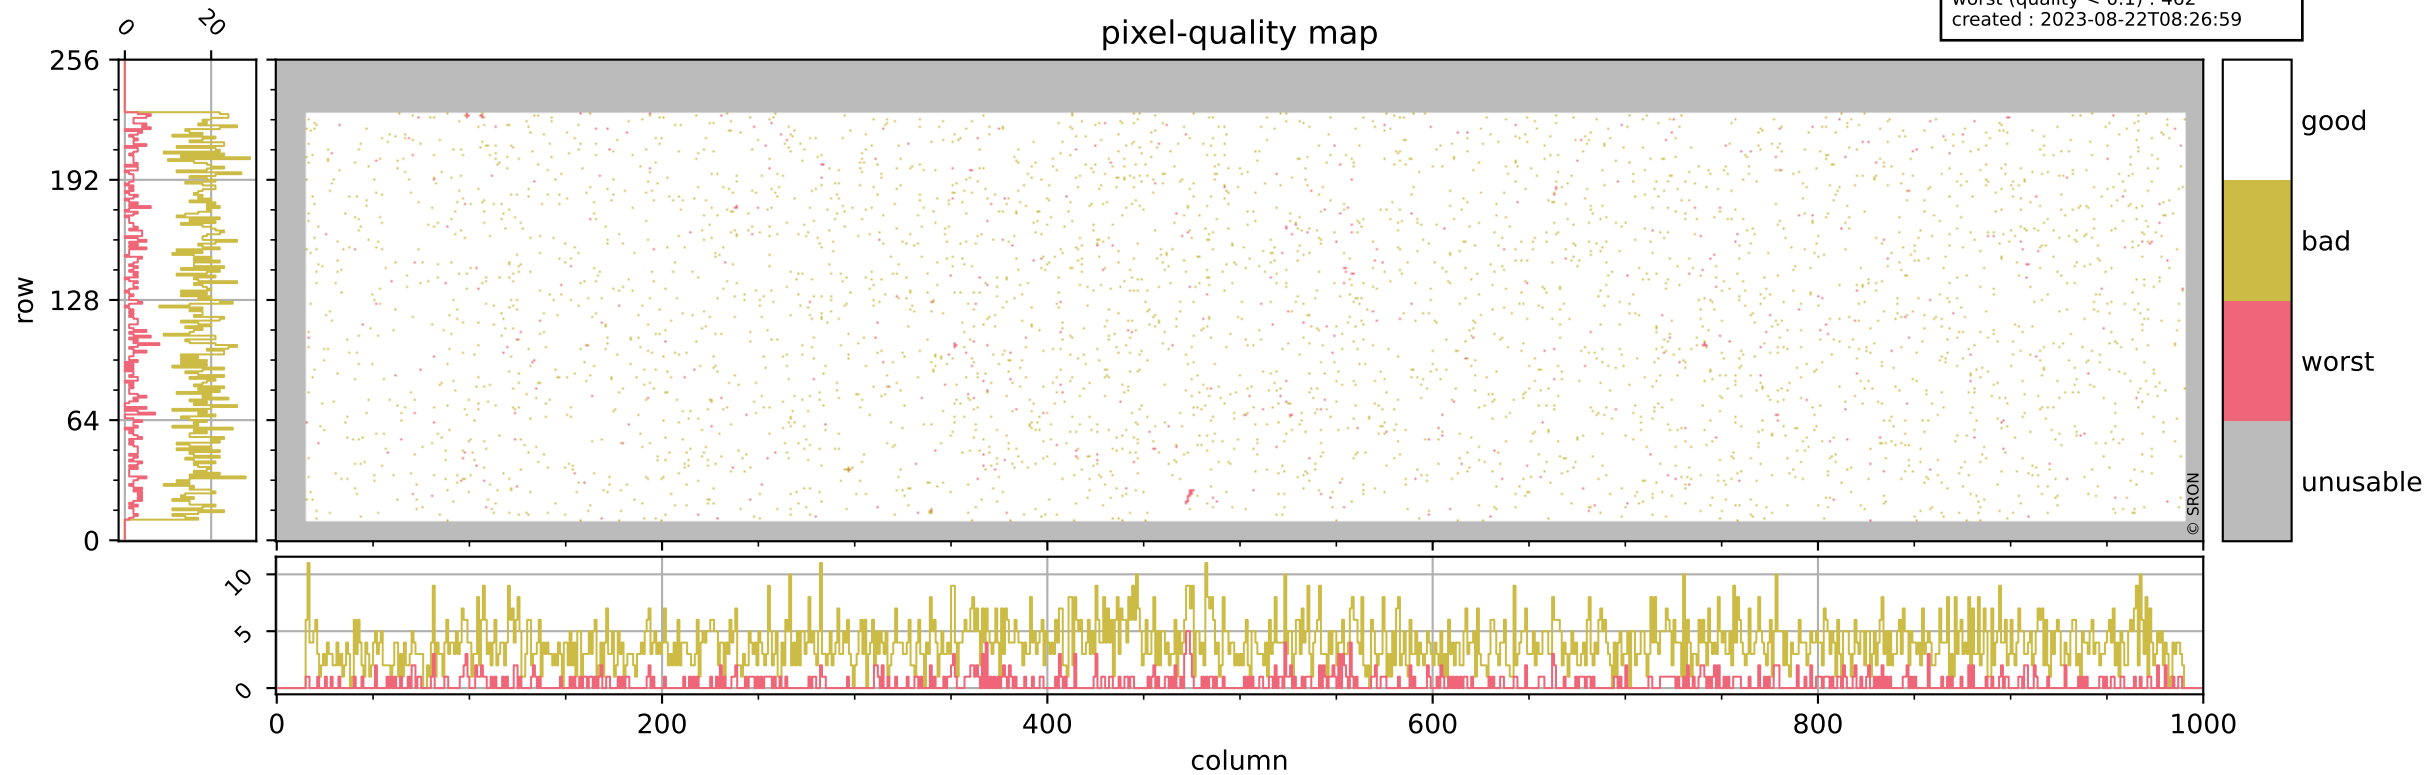

Tropomi SWIR pixel quality (official)

orbits : 20 in [20572, 20617]
coverage : 2021-10-02 / 2021-10-05
bad (quality < 0.8) : 3886
worst (quality < 0.1) : 462
created : 2023-08-22T08:26:59

pixel-quality map

Tropomi SWIR pixel quality (official)

orbits : 20 in [20572, 20617]
coverage : 2021-10-02 / 2021-10-05
bad (quality < 0.8) : 293
worst (quality < 0.1) : 115
created : 2023-08-22T08:26:59

pixel-quality map (dark)

Tropomi SWIR pixel quality (official)

orbits : 20 in [20572, 20617]
coverage : 2021-10-02 / 2021-10-05
bad (quality < 0.8) : 3627
worst (quality < 0.1) : 381
created : 2023-08-22T08:26:59

pixel-quality map (noise average)

Tropomi SWIR pixel quality (official)

orbits : 20 in [20572, 20617]
coverage : 2021-10-02 / 2021-10-05
to good : 362
good to bad : 1747
to worst : 255
created : 2023-08-22T08:26:59

total quality compared with SWIR pixel-quality CKD