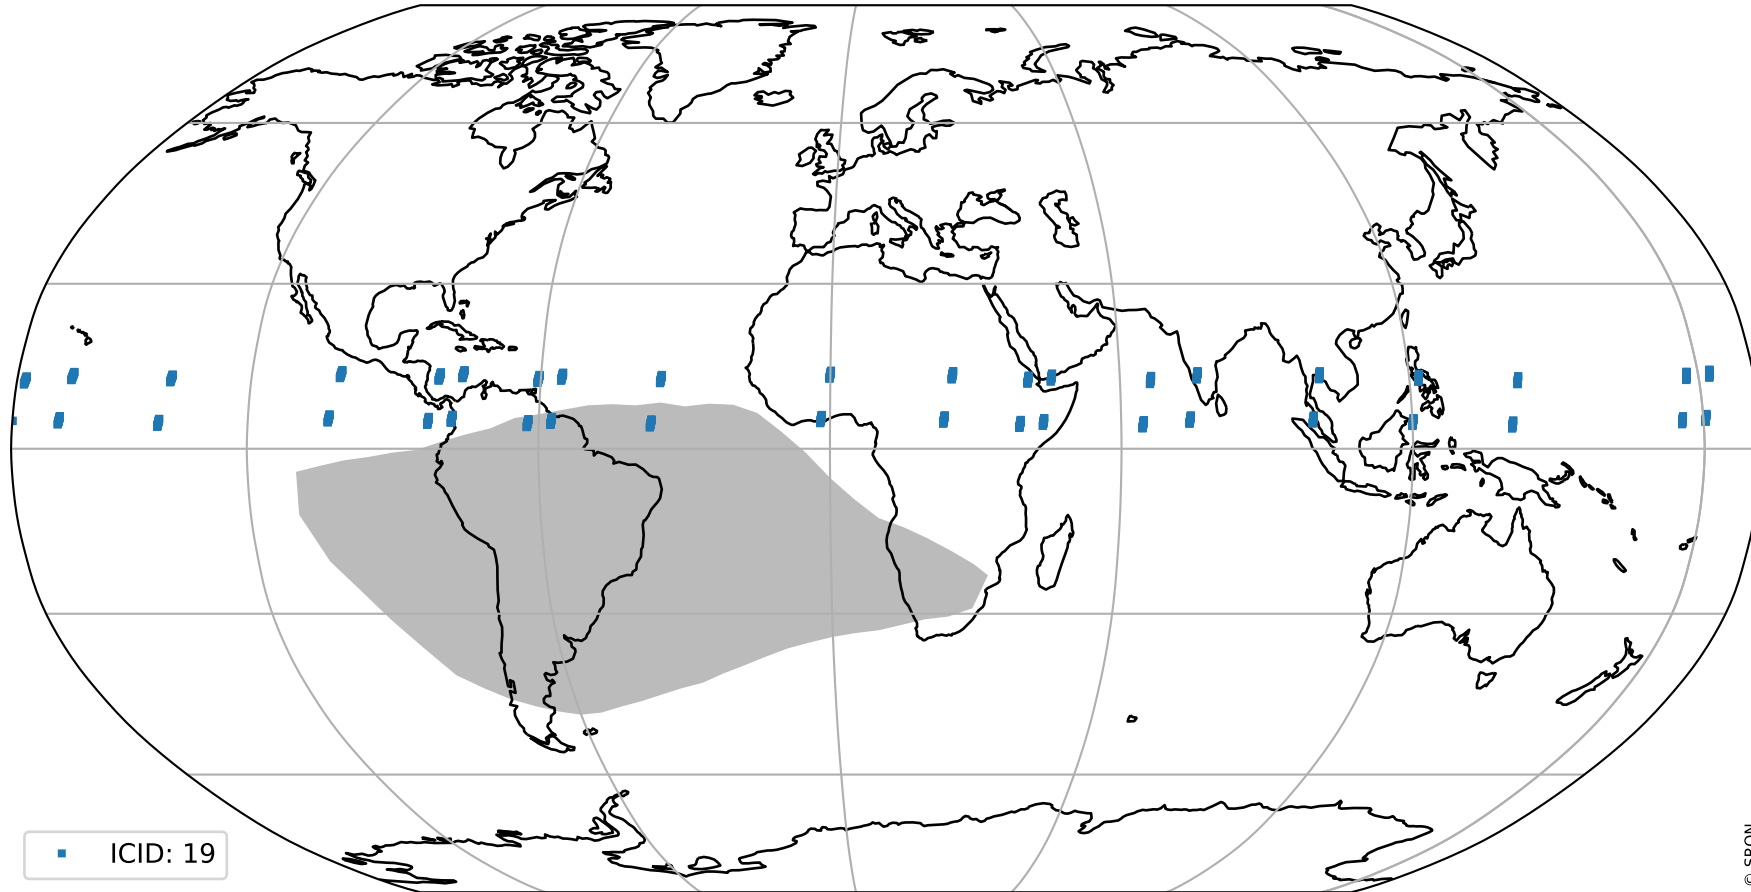

Tropomi SWIR pixel quality (official)

orbits : 20 in [20572, 20617]
coverage : 2021-10-02 / 2021-10-05
to good : 362
good to bad : 1747
to worst : 255
created : 2023-08-22T08:26:59

total quality compared with SWIR pixel-quality CKD

Tropomi SWIR pixel quality (official)

orbits : 20 in [20572, 20617]
coverage : 2021-10-02 / 2021-10-05
created : 2023-08-22T08:27:00

Histograms of pixel-quality

Tropomi SWIR pixel quality (official) ground-tracks of Sentinel-5P

orbits : 20 in [20572, 20617]
coverage : 2021-10-02 / 2021-10-05
created : 2023-08-22T08:27:00

Tropomi SWIR pixel quality (official)

orbits : [2827, 20617]
coverage : 2018-04-30 / 2021-10-05
created : 2023-08-22T08:27:00