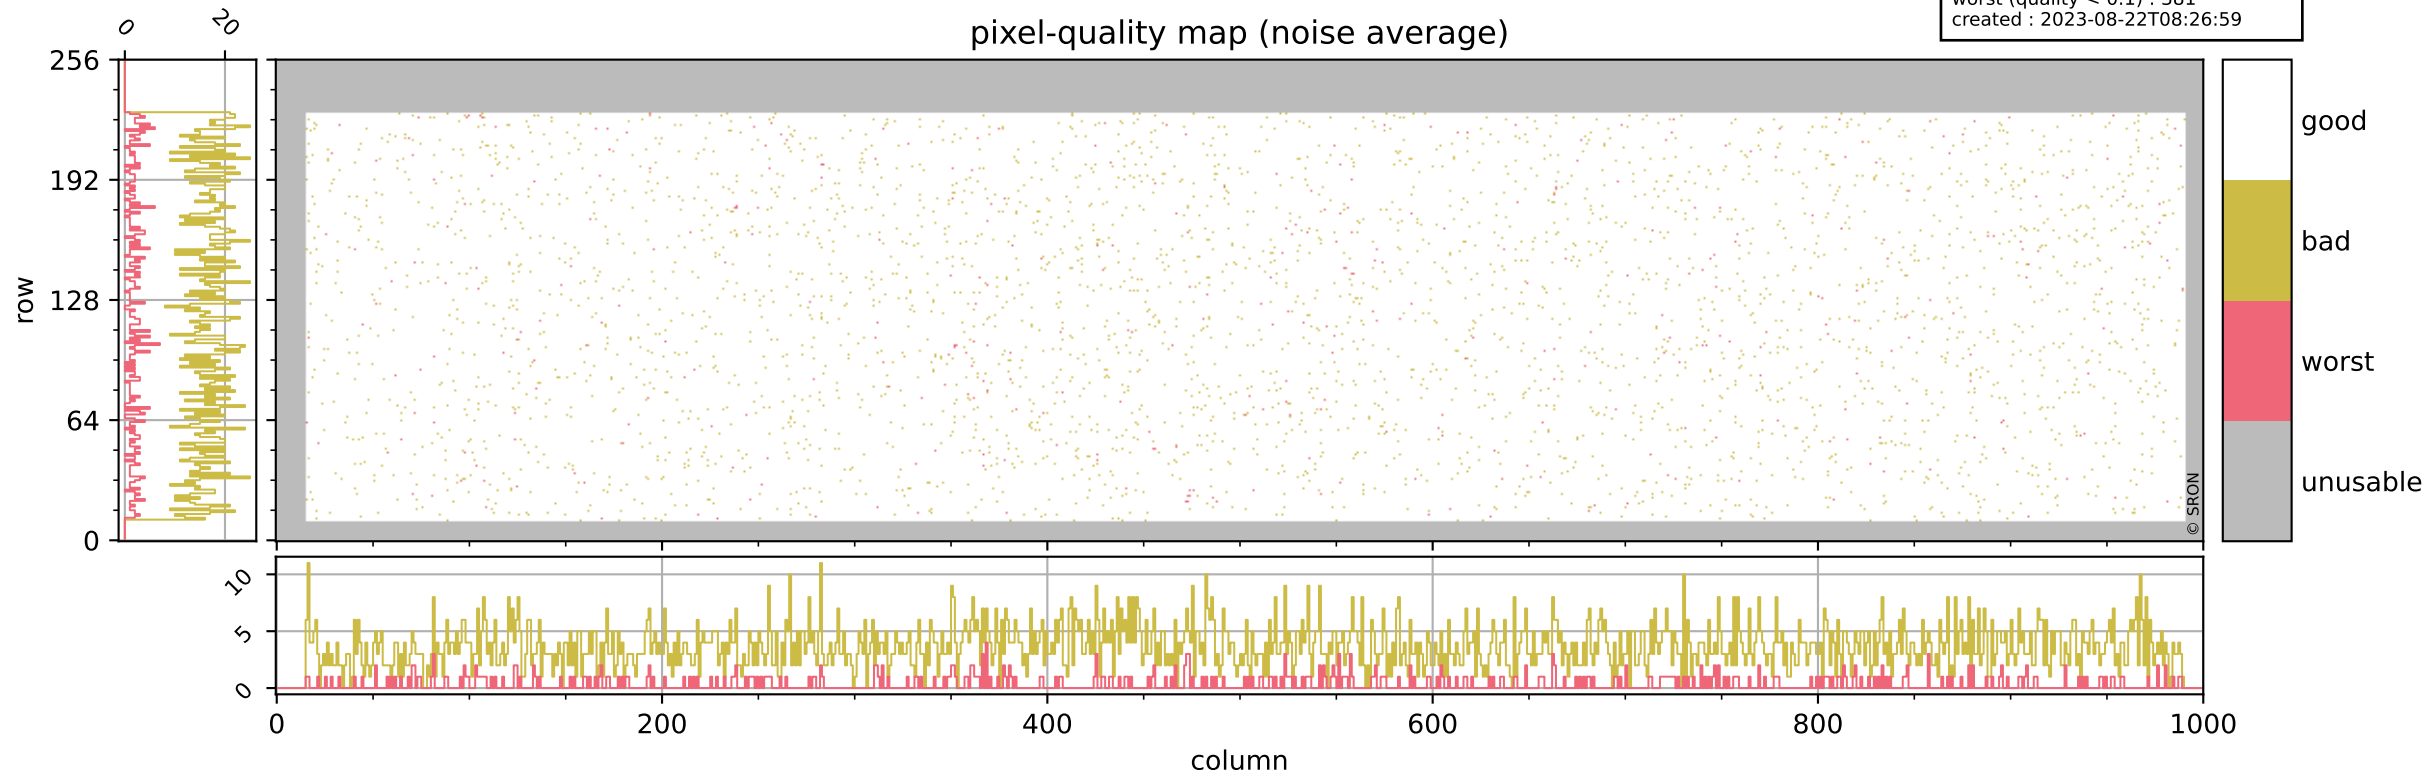

Tropomi SWIR pixel quality (official)

orbits : 20 in [20572, 20617]
coverage : 2021-10-02 / 2021-10-05
bad (quality < 0.8) : 293
worst (quality < 0.1) : 115
created : 2023-08-22T08:26:59

pixel-quality map (dark)

Tropomi SWIR pixel quality (official)

orbits : 20 in [20572, 20617]
coverage : 2021-10-02 / 2021-10-05
bad (quality < 0.8) : 3627
worst (quality < 0.1) : 381
created : 2023-08-22T08:26:59

pixel-quality map (noise average)

Tropomi SWIR pixel quality (official)

orbits : 20 in [20572, 20617]
coverage : 2021-10-02 / 2021-10-05
to good : 362
good to bad : 1747
to worst : 255
created : 2023-08-22T08:26:59

total quality compared with SWIR pixel-quality CKD

Tropomi SWIR pixel quality (official)

orbits : 20 in [20572, 20617]
coverage : 2021-10-02 / 2021-10-05
created : 2023-08-22T08:27:00

Histograms of pixel-quality

Tropomi SWIR pixel quality (official) ground-tracks of Sentinel-5P