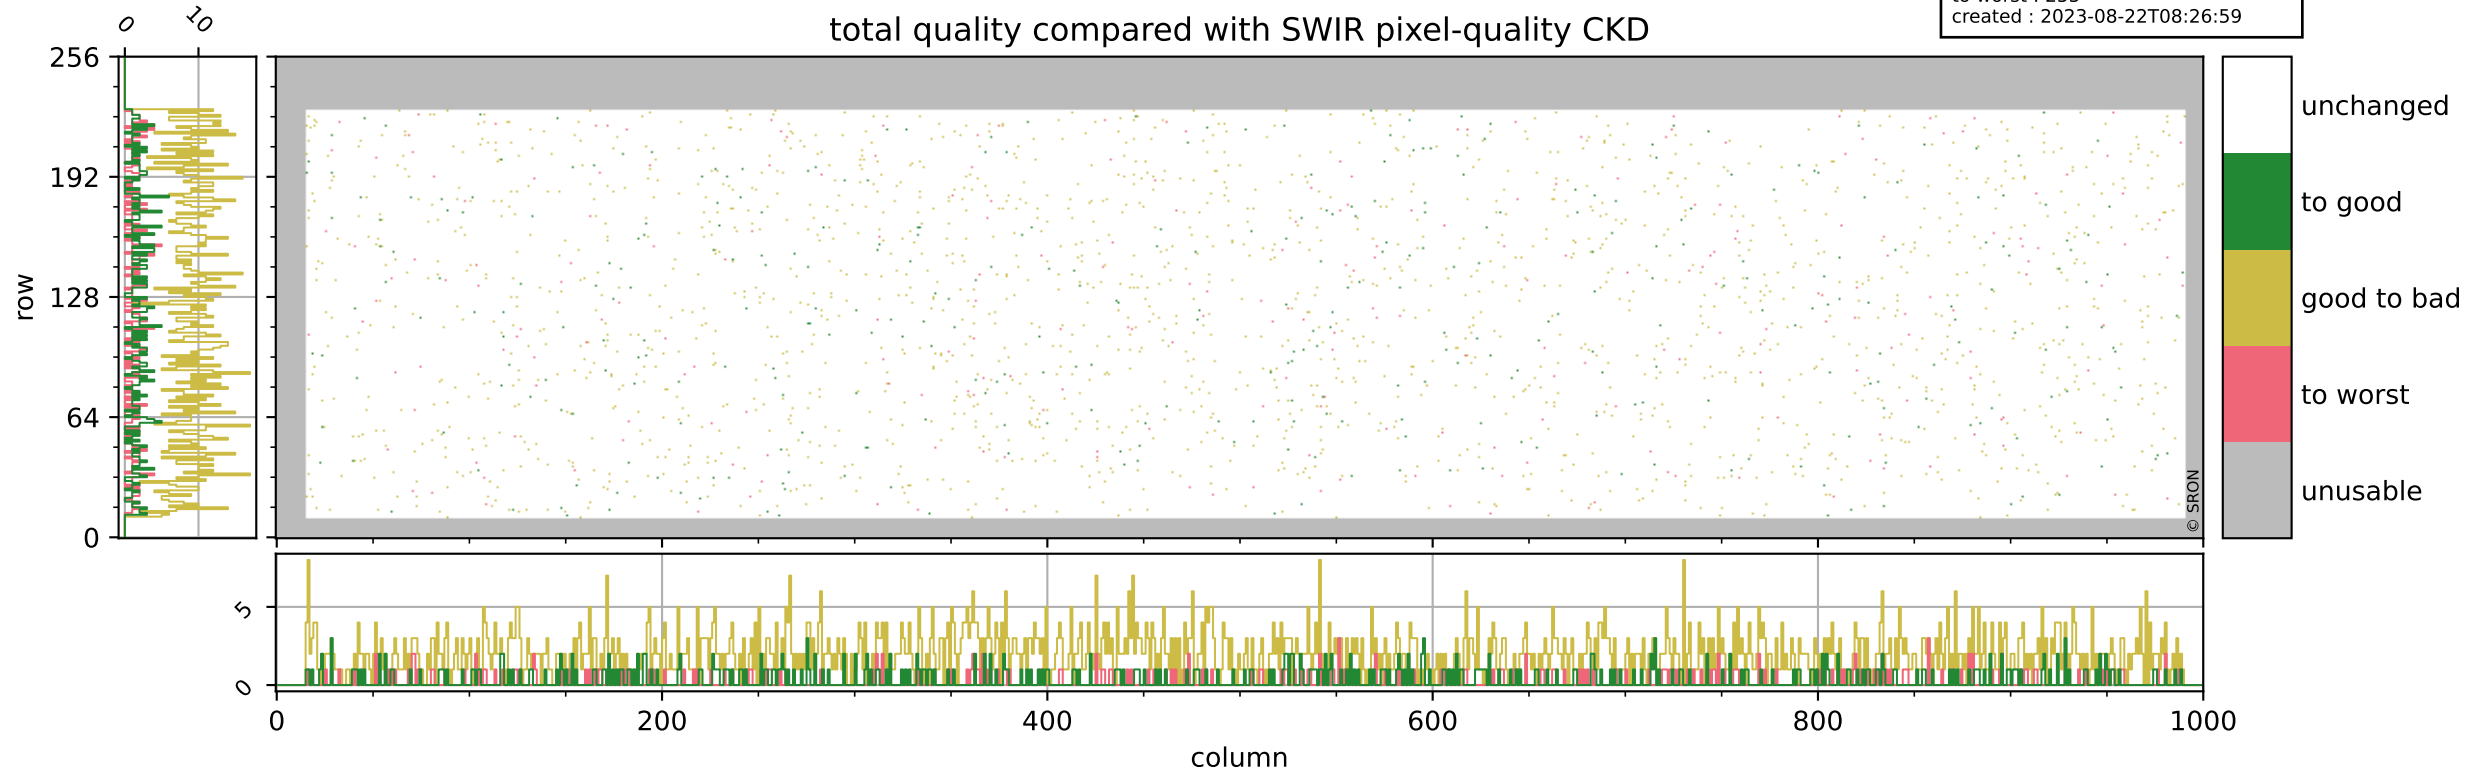

Tropomi SWIR pixel quality (official)

orbits : 20 in [20572, 20617]
coverage : 2021-10-02 / 2021-10-05
bad (quality < 0.8) : 293
worst (quality < 0.1) : 115
created : 2023-08-22T08:26:59

pixel-quality map (dark)

Tropomi SWIR pixel quality (official)

orbits : 20 in [20572, 20617]
coverage : 2021-10-02 / 2021-10-05
bad (quality < 0.8) : 3627
worst (quality < 0.1) : 381
created : 2023-08-22T08:26:59

pixel-quality map (noise average)

Tropomi SWIR pixel quality (official)

orbits : 20 in [20572, 20617]
coverage : 2021-10-02 / 2021-10-05
to good : 362
good to bad : 1747
to worst : 255
created : 2023-08-22T08:26:59

total quality compared with SWIR pixel-quality CKD

Tropomi SWIR pixel quality (official)

orbits : 20 in [20572, 20617]
coverage : 2021-10-02 / 2021-10-05
created : 2023-08-22T08:27:00

Histograms of pixel-quality

Tropomi SWIR pixel quality (official) ground-tracks of Sentinel-5P