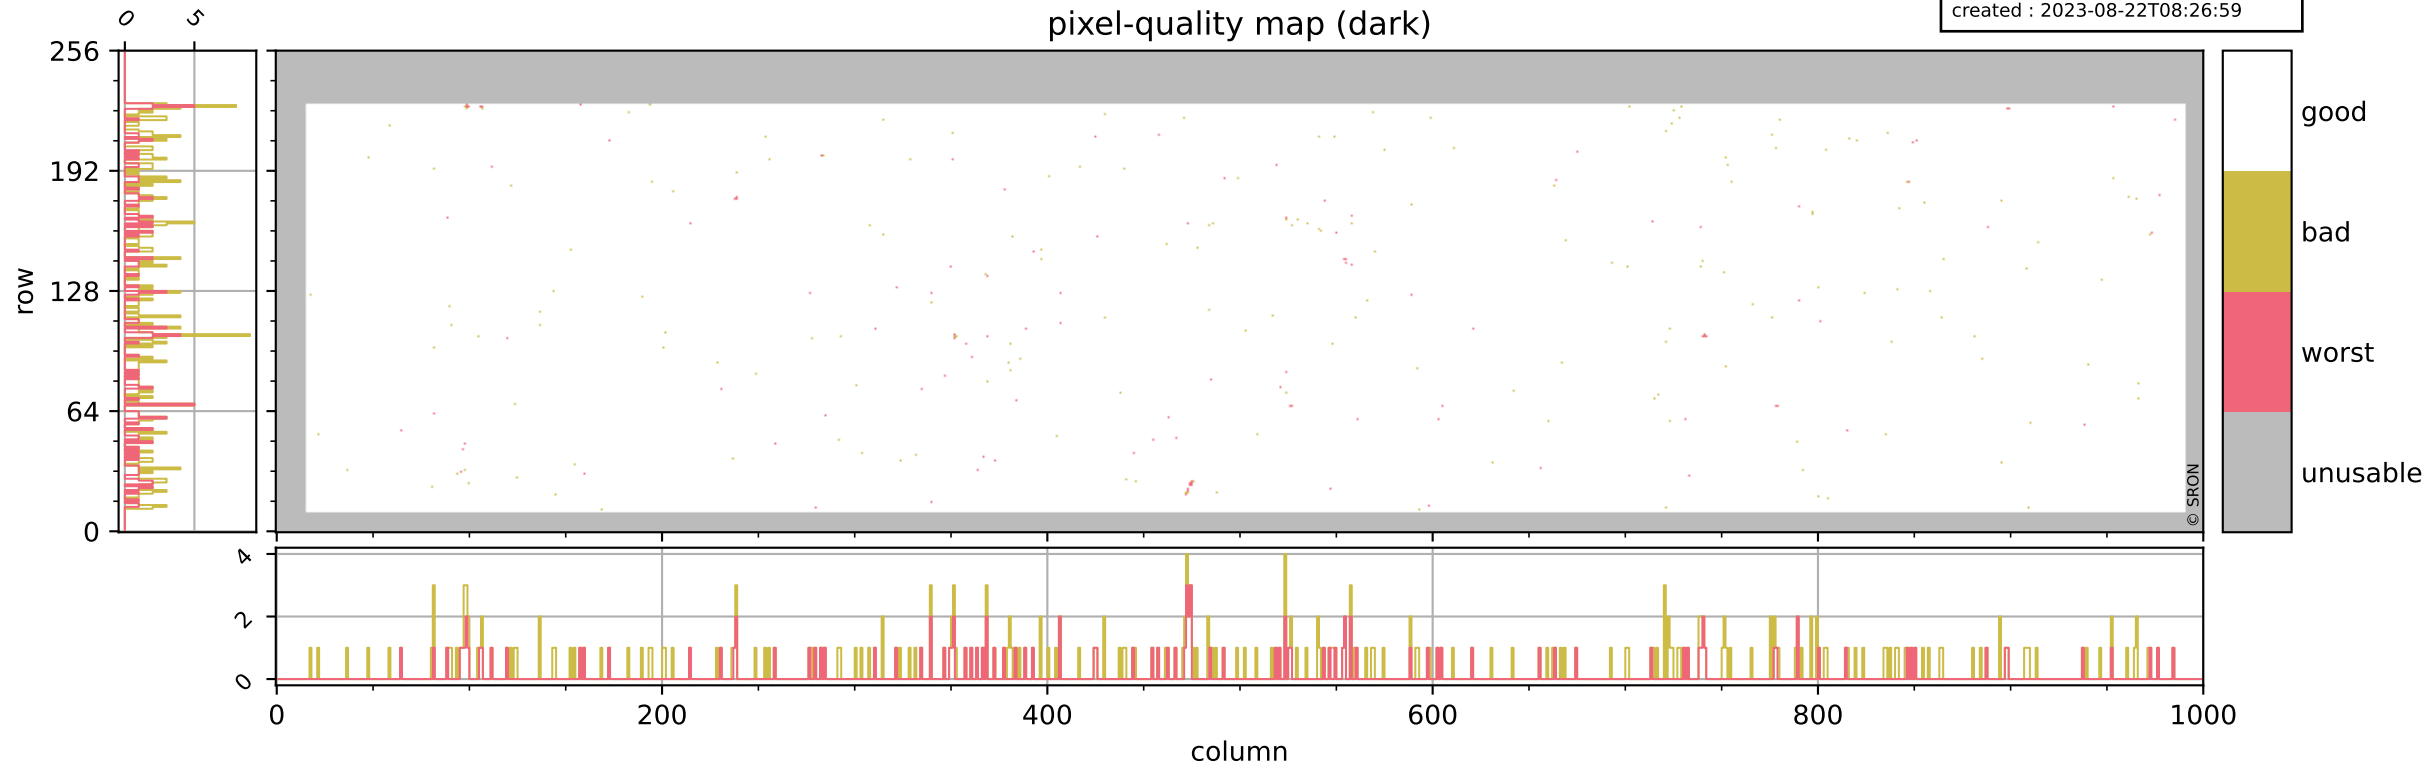

Tropomi SWIR pixel quality (official)

orbits : 20 in [20572, 20617]
coverage : 2021-10-02 / 2021-10-05
bad (quality < 0.8) : 3886
worst (quality < 0.1) : 462
created : 2023-08-22T08:26:59

pixel-quality map

Tropomi SWIR pixel quality (official)

orbits : 20 in [20572, 20617]
coverage : 2021-10-02 / 2021-10-05
bad (quality < 0.8) : 293
worst (quality < 0.1) : 115
created : 2023-08-22T08:26:59

pixel-quality map (dark)

Tropomi SWIR pixel quality (official)

orbits : 20 in [20572, 20617]
coverage : 2021-10-02 / 2021-10-05
bad (quality < 0.8) : 3627
worst (quality < 0.1) : 381
created : 2023-08-22T08:26:59

pixel-quality map (noise average)

Tropomi SWIR pixel quality (official)

orbits : 20 in [20572, 20617]
coverage : 2021-10-02 / 2021-10-05
to good : 362
good to bad : 1747
to worst : 255
created : 2023-08-22T08:26:59

total quality compared with SWIR pixel-quality CKD