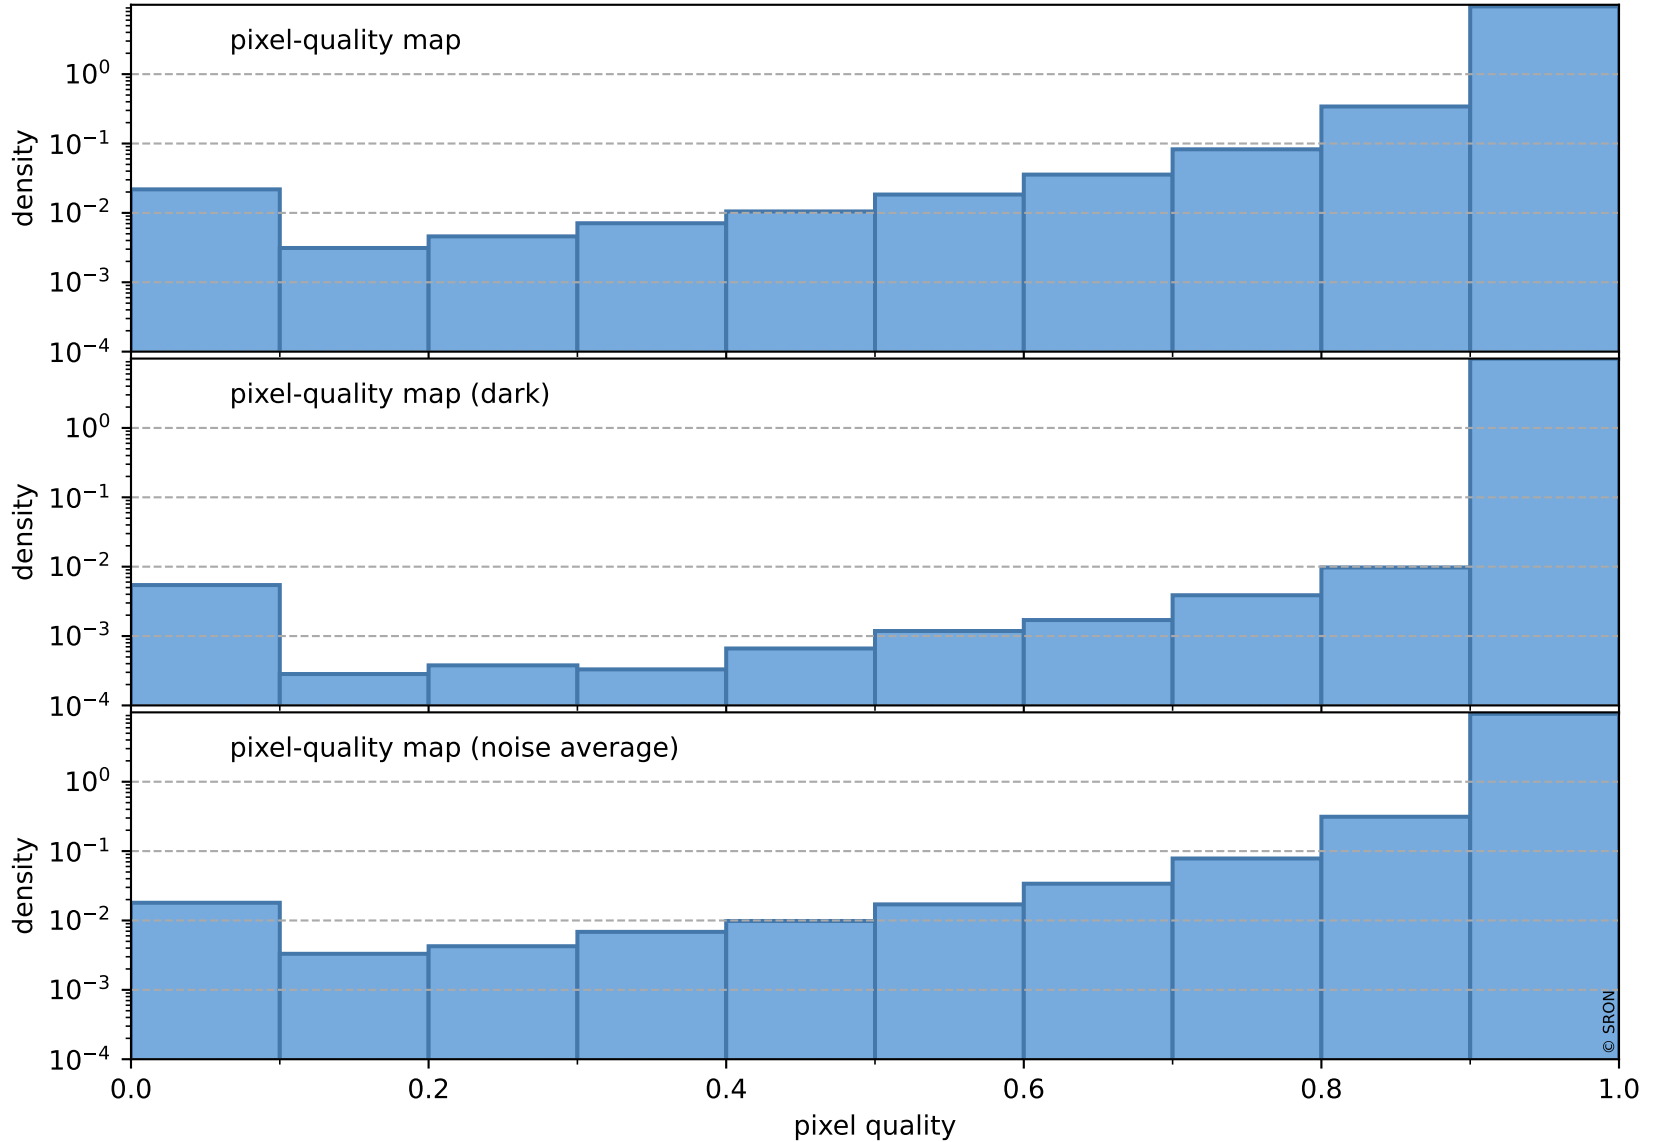

Tropomi SWIR pixel quality (official)

orbits : 20 in [20572, 20617]
coverage : 2021-10-02 / 2021-10-05
to good : 362
good to bad : 1747
to worst : 255
created : 2023-08-22T08:26:59

total quality compared with SWIR pixel-quality CKD

Tropomi SWIR pixel quality (official)

orbits : 20 in [20572, 20617]
coverage : 2021-10-02 / 2021-10-05
created : 2023-08-22T08:27:00

Histograms of pixel-quality

Tropomi SWIR pixel quality (official) ground-tracks of Sentinel-5P

orbits : 20 in [20572, 20617]
coverage : 2021-10-02 / 2021-10-05
created : 2023-08-22T08:27:00

Tropomi SWIR pixel quality (official)

orbits : [2827, 20617]
coverage : 2018-04-30 / 2021-10-05
created : 2023-08-22T08:27:00