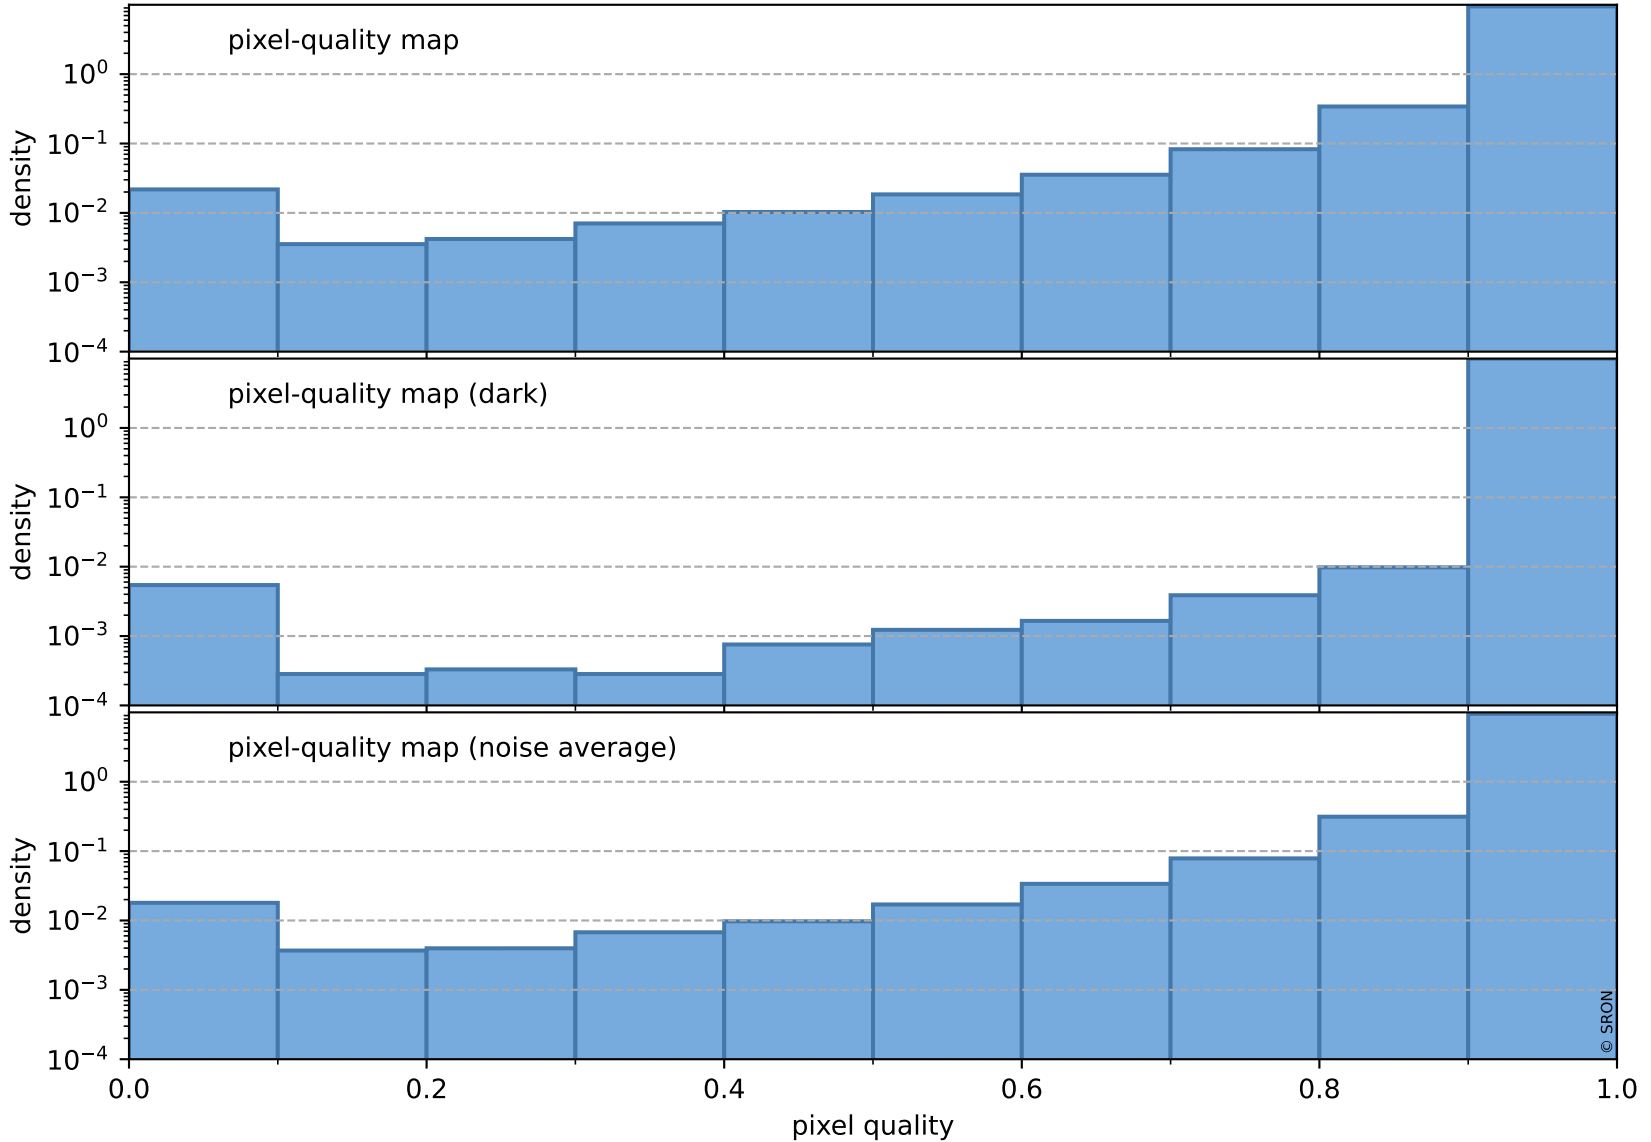

Tropomi SWIR pixel quality (official)

orbits : 19 in [20587, 20632]
coverage : 2021-10-03 / 2021-10-06
to good : 366
good to bad : 1750
to worst : 254
created : 2023-08-22T08:27:02

total quality compared with SWIR pixel-quality CKD

Tropomi SWIR pixel quality (official)

orbits : 19 in [20587, 20632]
coverage : 2021-10-03 / 2021-10-06
created : 2023-08-22T08:27:02

Histograms of pixel-quality

Tropomi SWIR pixel quality (official) ground-tracks of Sentinel-5P

orbits : 19 in [20587, 20632]
coverage : 2021-10-03 / 2021-10-06
created : 2023-08-22T08:27:03

Tropomi SWIR pixel quality (official)

orbits : [2827, 20632]
coverage : 2018-04-30 / 2021-10-06
created : 2023-08-22T08:27:03