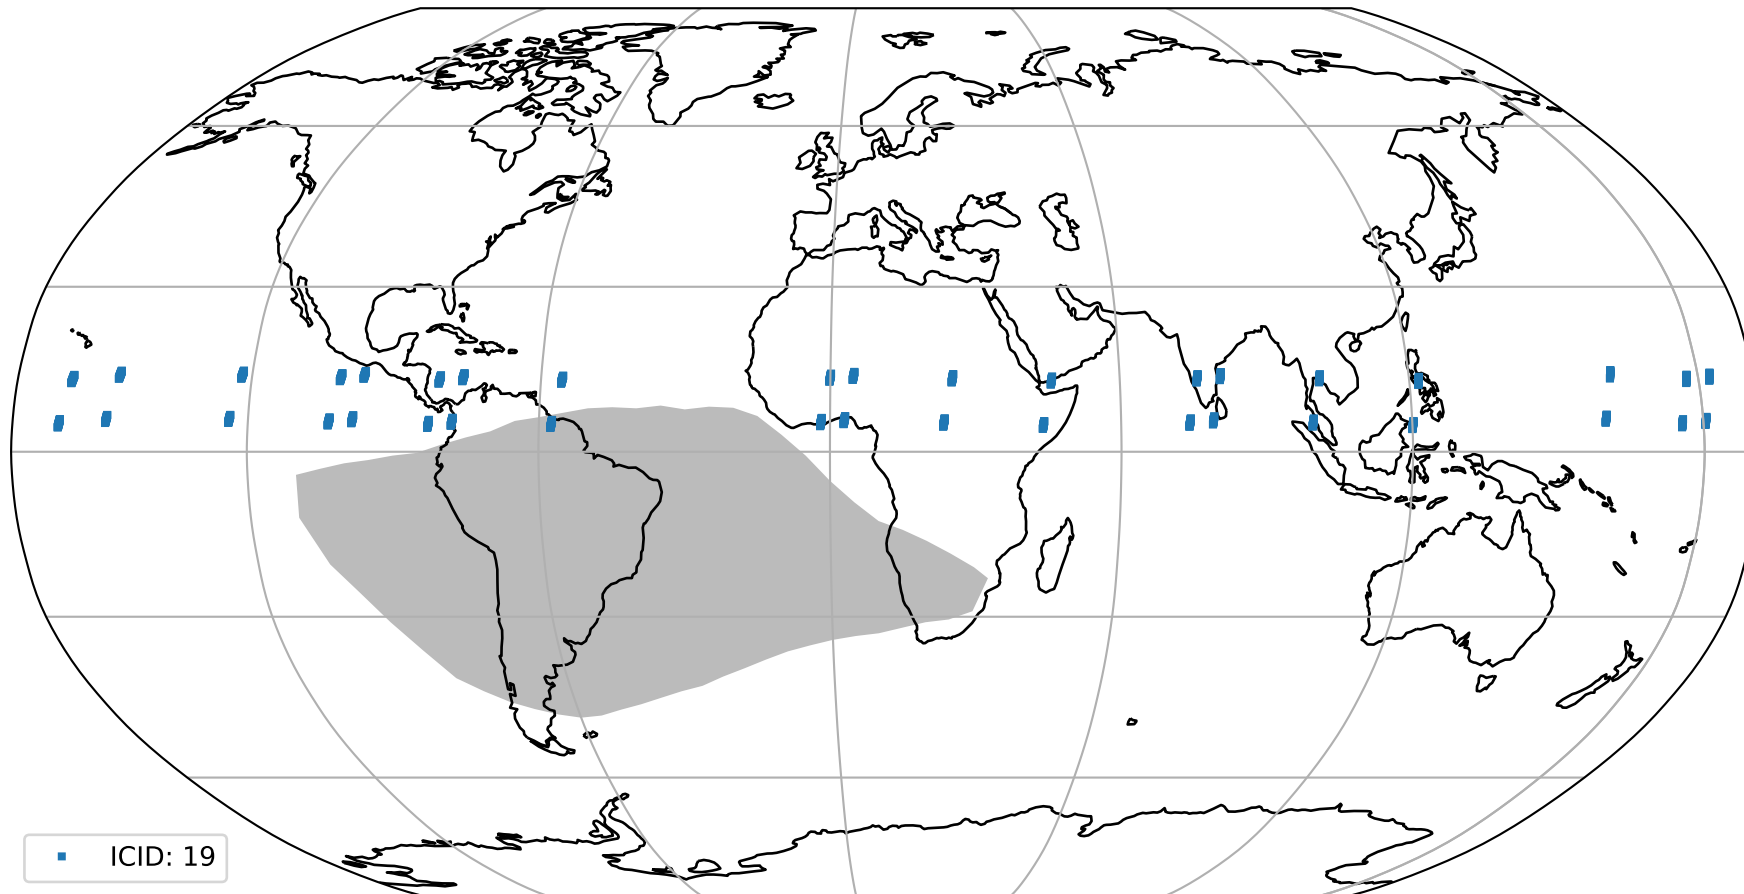

Tropomi SWIR pixel quality (official)

orbits : 19 in [20587, 20632]
coverage : 2021-10-03 / 2021-10-06
to good : 366
good to bad : 1750
to worst : 254
created : 2023-08-22T08:27:02

total quality compared with SWIR pixel-quality CKD

Tropomi SWIR pixel quality (official)

orbits : 19 in [20587, 20632]
coverage : 2021-10-03 / 2021-10-06
created : 2023-08-22T08:27:02

Histograms of pixel-quality

Tropomi SWIR pixel quality (official) ground-tracks of Sentinel-5P

orbits : 19 in [20587, 20632]
coverage : 2021-10-03 / 2021-10-06
created : 2023-08-22T08:27:03

Tropomi SWIR pixel quality (official)

orbits : [2827, 20632]
coverage : 2018-04-30 / 2021-10-06
created : 2023-08-22T08:27:03