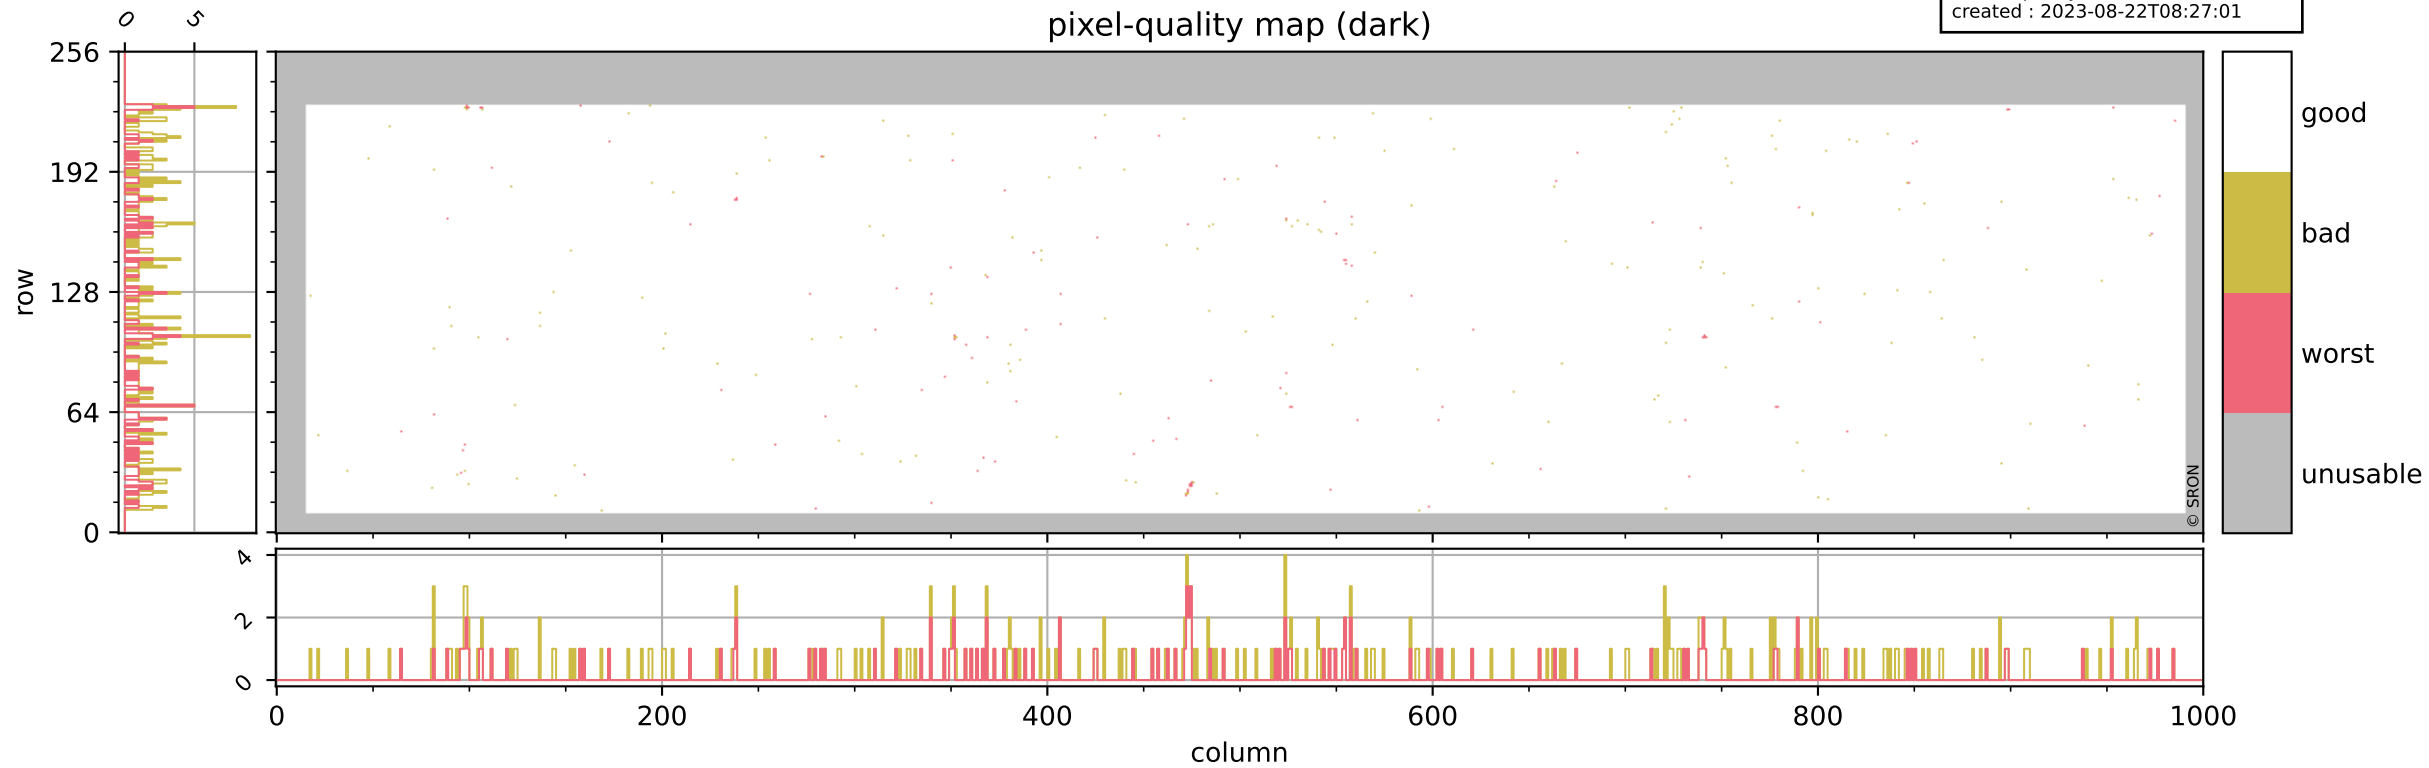

Tropomi SWIR pixel quality (official)

orbits : 19 in [20587, 20632]
coverage : 2021-10-03 / 2021-10-06
bad (quality < 0.8) : 3885
worst (quality < 0.1) : 461
created : 2023-08-22T08:27:01

pixel-quality map

Tropomi SWIR pixel quality (official)

orbits : 19 in [20587, 20632]
coverage : 2021-10-03 / 2021-10-06
bad (quality < 0.8) : 293
worst (quality < 0.1) : 115
created : 2023-08-22T08:27:01

pixel-quality map (dark)

Tropomi SWIR pixel quality (official)

orbits : 19 in [20587, 20632]
coverage : 2021-10-03 / 2021-10-06
bad (quality < 0.8) : 3627
worst (quality < 0.1) : 380
created : 2023-08-22T08:27:02

pixel-quality map (noise average)

Tropomi SWIR pixel quality (official)

orbits : 19 in [20587, 20632]
coverage : 2021-10-03 / 2021-10-06
created : 2023-08-22T08:27:02

Histograms of pixel-quality

Tropomi SWIR pixel quality (official) ground-tracks of Sentinel-5P