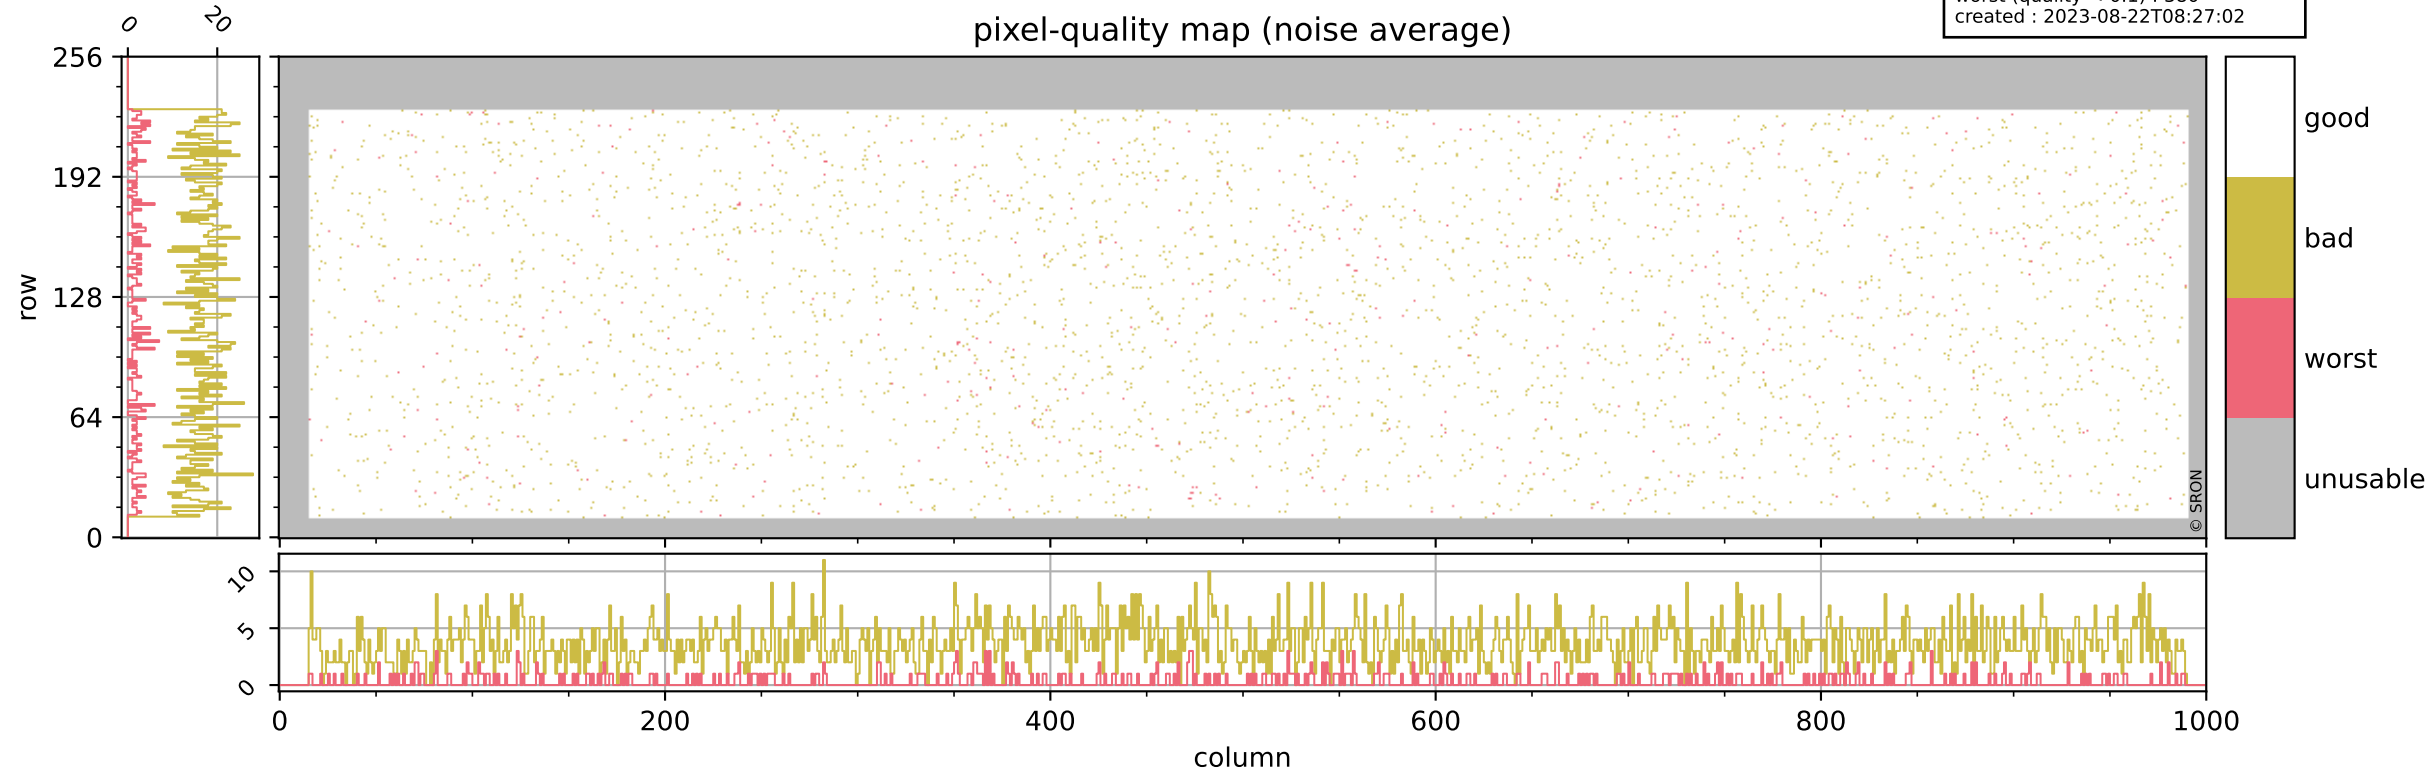

Tropomi SWIR pixel quality (official)

orbits : 19 in [20587, 20632]
coverage : 2021-10-03 / 2021-10-06
bad (quality < 0.8) : 293
worst (quality < 0.1) : 115
created : 2023-08-22T08:27:01

pixel-quality map (dark)

Tropomi SWIR pixel quality (official)

orbits : 19 in [20587, 20632]
coverage : 2021-10-03 / 2021-10-06
bad (quality < 0.8) : 3627
worst (quality < 0.1) : 380
created : 2023-08-22T08:27:02

pixel-quality map (noise average)

Tropomi SWIR pixel quality (official)

orbits : 19 in [20587, 20632]
coverage : 2021-10-03 / 2021-10-06
to good : 366
good to bad : 1750
to worst : 254
created : 2023-08-22T08:27:02

total quality compared with SWIR pixel-quality CKD

Tropomi SWIR pixel quality (official)

orbits : 19 in [20587, 20632]
coverage : 2021-10-03 / 2021-10-06
created : 2023-08-22T08:27:02

Histograms of pixel-quality

Tropomi SWIR pixel quality (official) ground-tracks of Sentinel-5P