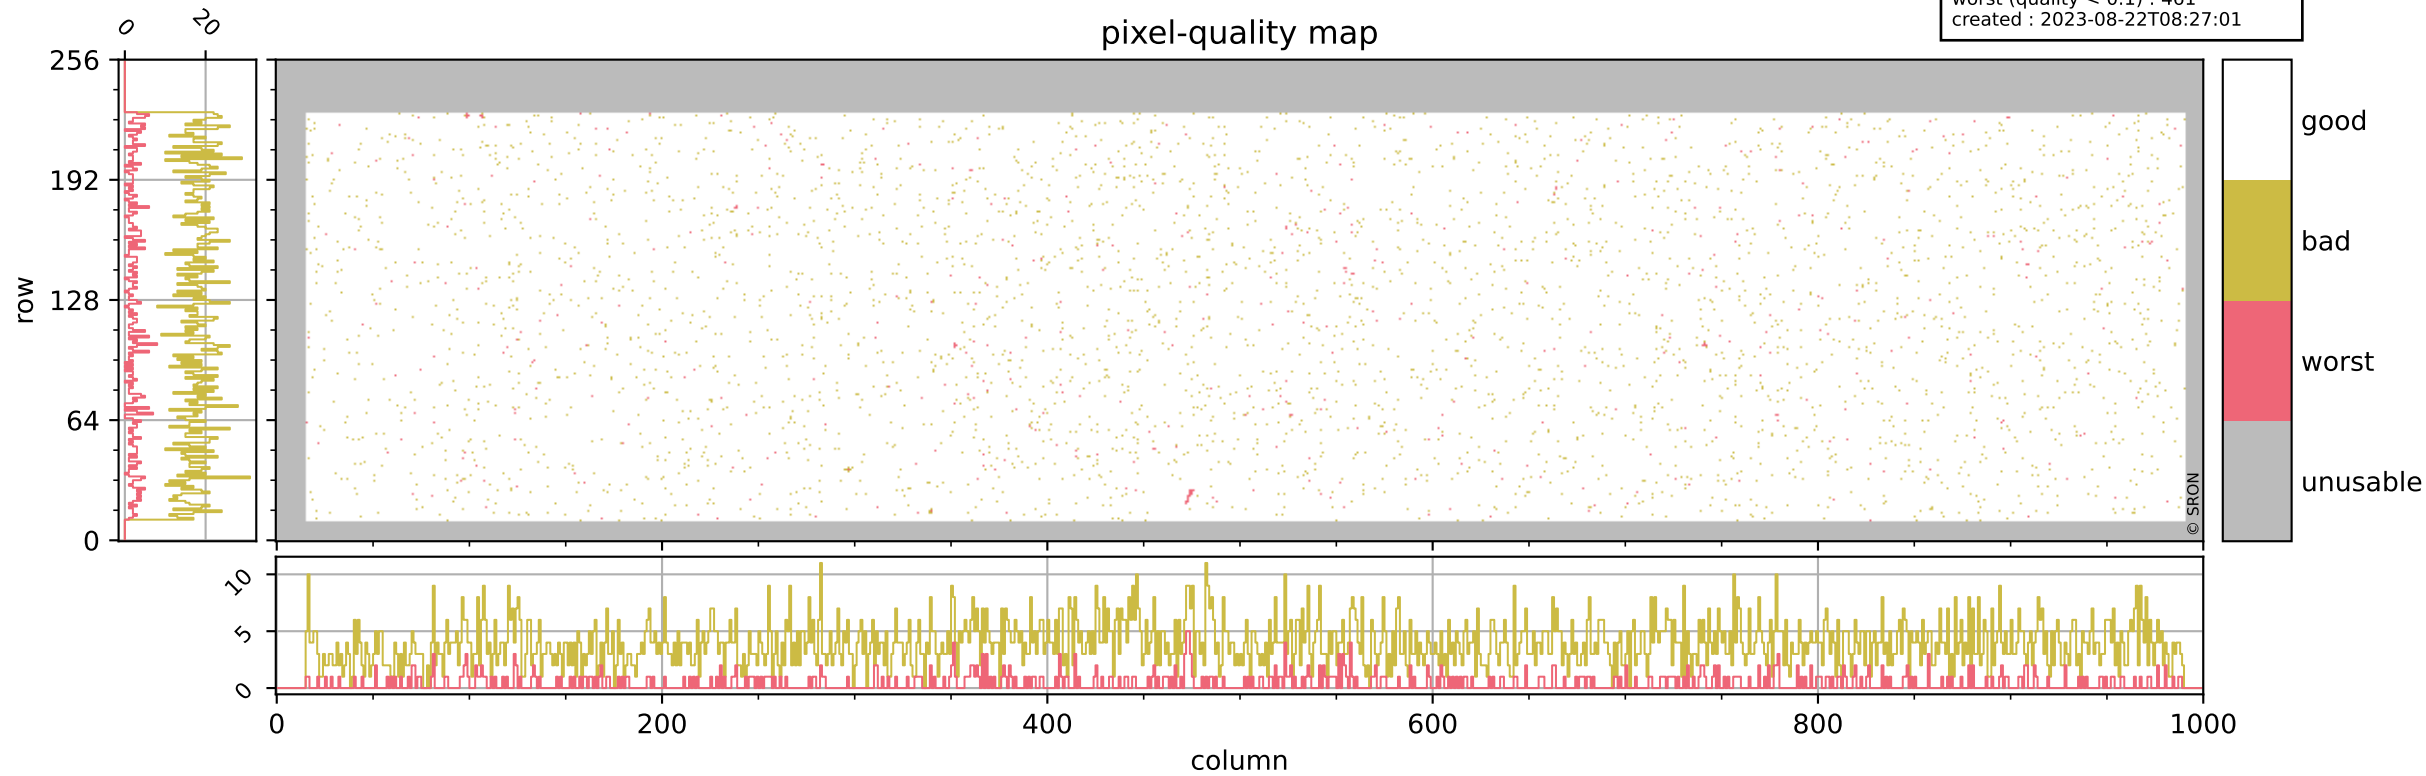

Tropomi SWIR pixel quality (official)

orbits : 19 in [20587, 20632]
coverage : 2021-10-03 / 2021-10-06
bad (quality < 0.8) : 3885
worst (quality < 0.1) : 461
created : 2023-08-22T08:27:01

pixel-quality map

Tropomi SWIR pixel quality (official)

orbits : 19 in [20587, 20632]
coverage : 2021-10-03 / 2021-10-06
bad (quality < 0.8) : 293
worst (quality < 0.1) : 115
created : 2023-08-22T08:27:01

pixel-quality map (dark)

Tropomi SWIR pixel quality (official)

orbits : 19 in [20587, 20632]
coverage : 2021-10-03 / 2021-10-06
bad (quality < 0.8) : 3627
worst (quality < 0.1) : 380
created : 2023-08-22T08:27:02

pixel-quality map (noise average)

Tropomi SWIR pixel quality (official)

orbits : 19 in [20587, 20632]
coverage : 2021-10-03 / 2021-10-06
created : 2023-08-22T08:27:02

Histograms of pixel-quality

Tropomi SWIR pixel quality (official) ground-tracks of Sentinel-5P