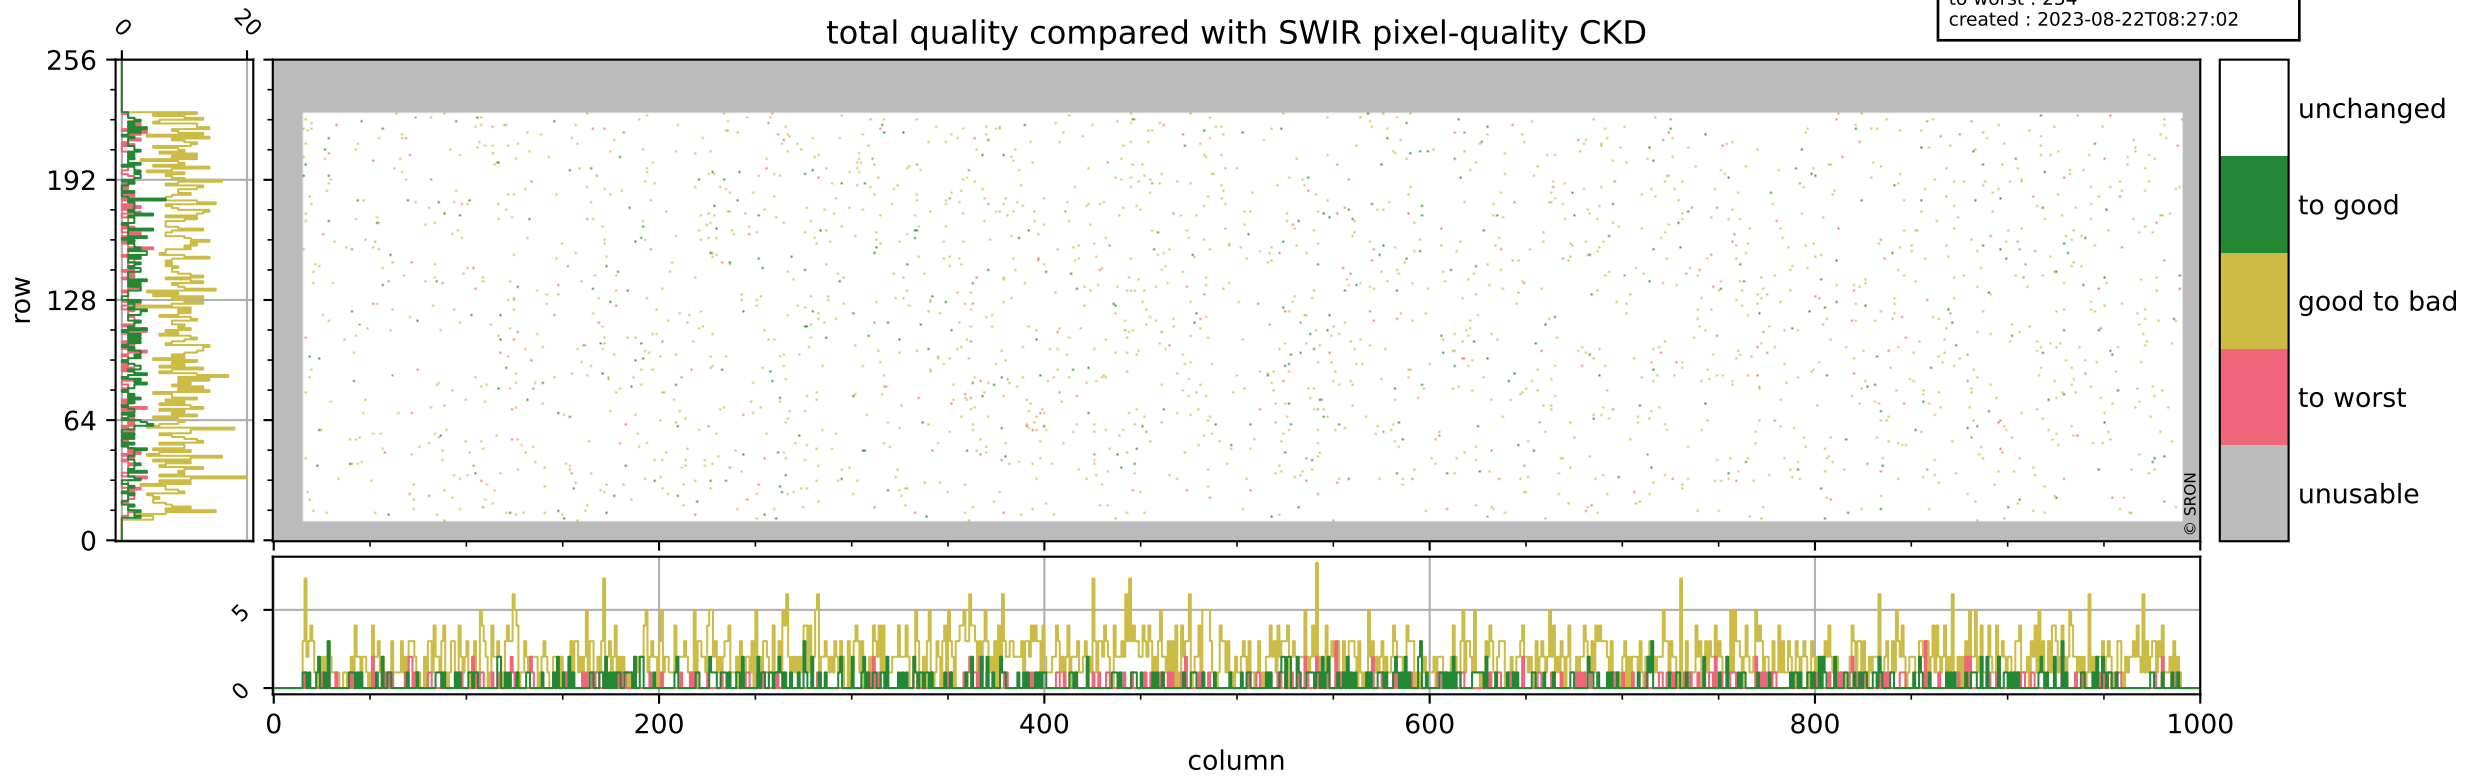

Tropomi SWIR pixel quality (official)

orbits : 19 in [20587, 20632]
coverage : 2021-10-03 / 2021-10-06
bad (quality < 0.8) : 293
worst (quality < 0.1) : 115
created : 2023-08-22T08:27:01

pixel-quality map (dark)

Tropomi SWIR pixel quality (official)

orbits : 19 in [20587, 20632]
coverage : 2021-10-03 / 2021-10-06
bad (quality < 0.8) : 3627
worst (quality < 0.1) : 380
created : 2023-08-22T08:27:02

pixel-quality map (noise average)

Tropomi SWIR pixel quality (official)

orbits : 19 in [20587, 20632]
coverage : 2021-10-03 / 2021-10-06
to good : 366
good to bad : 1750
to worst : 254
created : 2023-08-22T08:27:02

total quality compared with SWIR pixel-quality CKD

Tropomi SWIR pixel quality (official)

orbits : 19 in [20587, 20632]
coverage : 2021-10-03 / 2021-10-06
created : 2023-08-22T08:27:02

Histograms of pixel-quality

Tropomi SWIR pixel quality (official) ground-tracks of Sentinel-5P