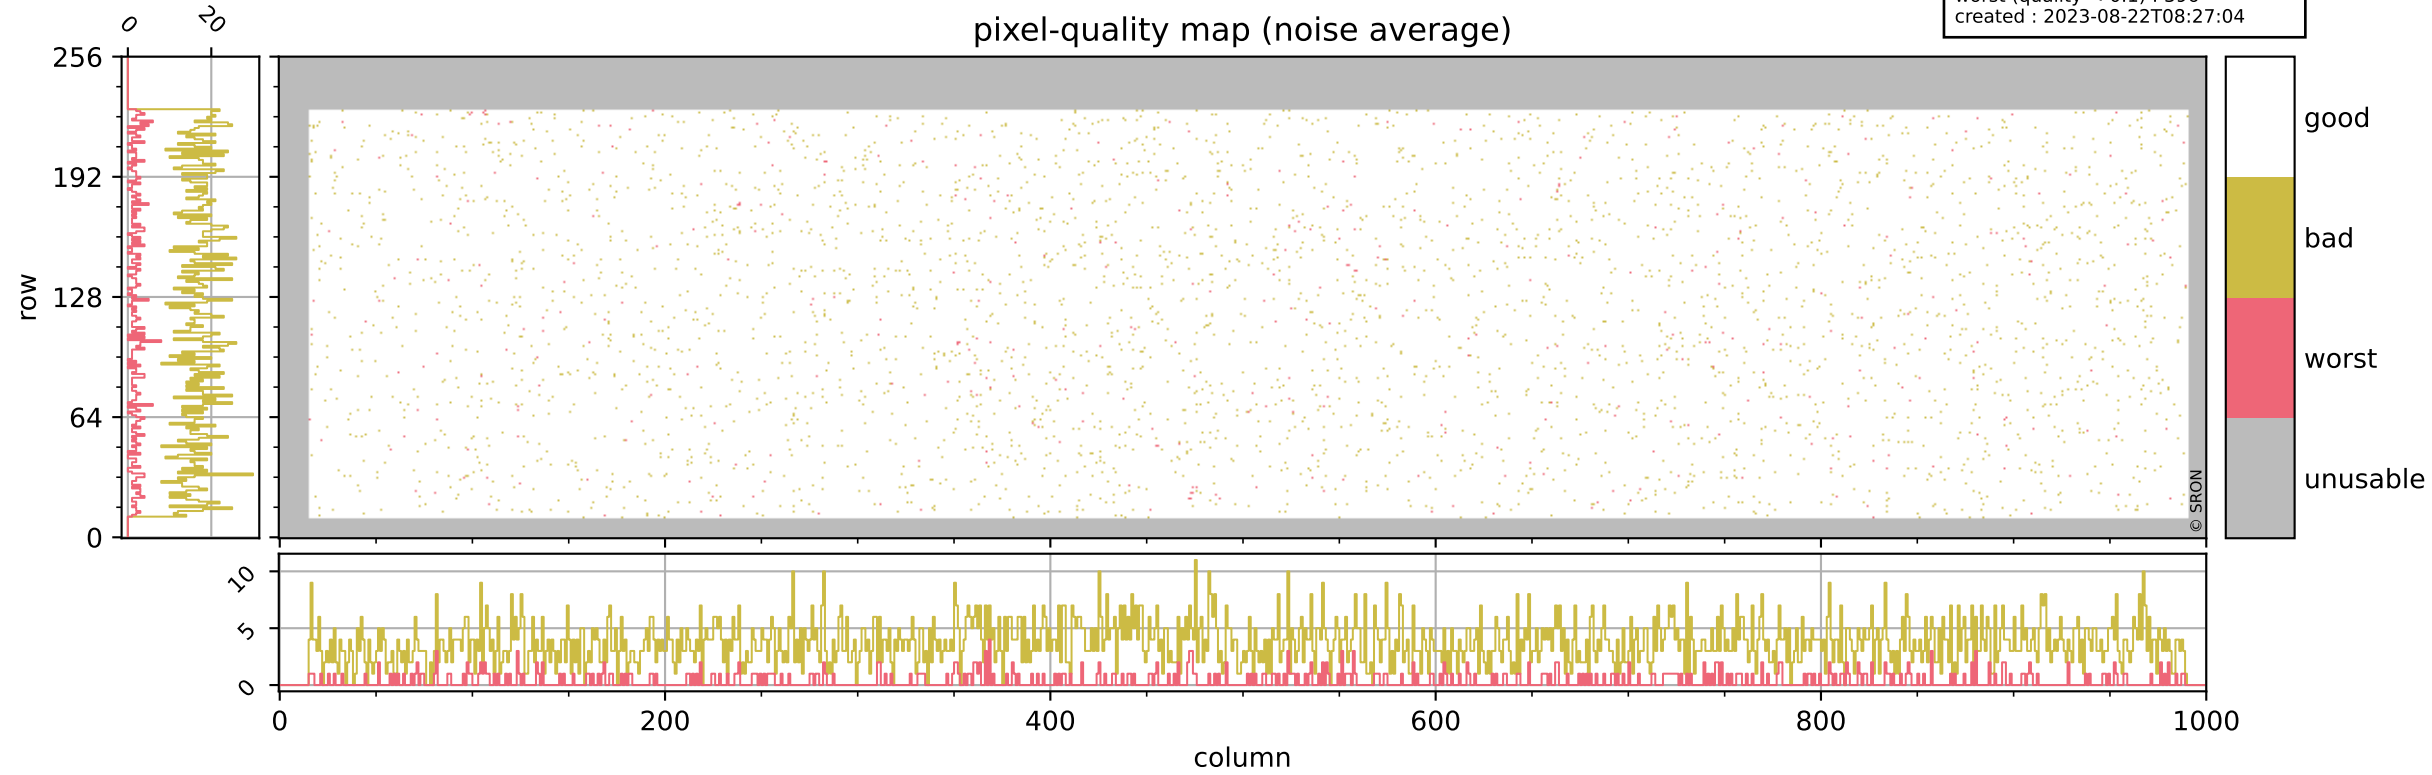

Tropomi SWIR pixel quality (official)

orbits : 20 in [20602, 20647]
coverage : 2021-10-04 / 2021-10-07
bad (quality < 0.8) : 296
worst (quality < 0.1) : 115
created : 2023-08-22T08:27:04

pixel-quality map (dark)

Tropomi SWIR pixel quality (official)

orbits : 20 in [20602, 20647]
coverage : 2021-10-04 / 2021-10-07
bad (quality < 0.8) : 3687
worst (quality < 0.1) : 396
created : 2023-08-22T08:27:04

pixel-quality map (noise average)

Tropomi SWIR pixel quality (official)

orbits : 20 in [20602, 20647]
coverage : 2021-10-04 / 2021-10-07
to good : 368
good to bad : 1800
to worst : 267
created : 2023-08-22T08:27:04

total quality compared with SWIR pixel-quality CKD

Tropomi SWIR pixel quality (official)

orbits : 20 in [20602, 20647]
coverage : 2021-10-04 / 2021-10-07
created : 2023-08-22T08:27:05

Histograms of pixel-quality

Tropomi SWIR pixel quality (official) ground-tracks of Sentinel-5P