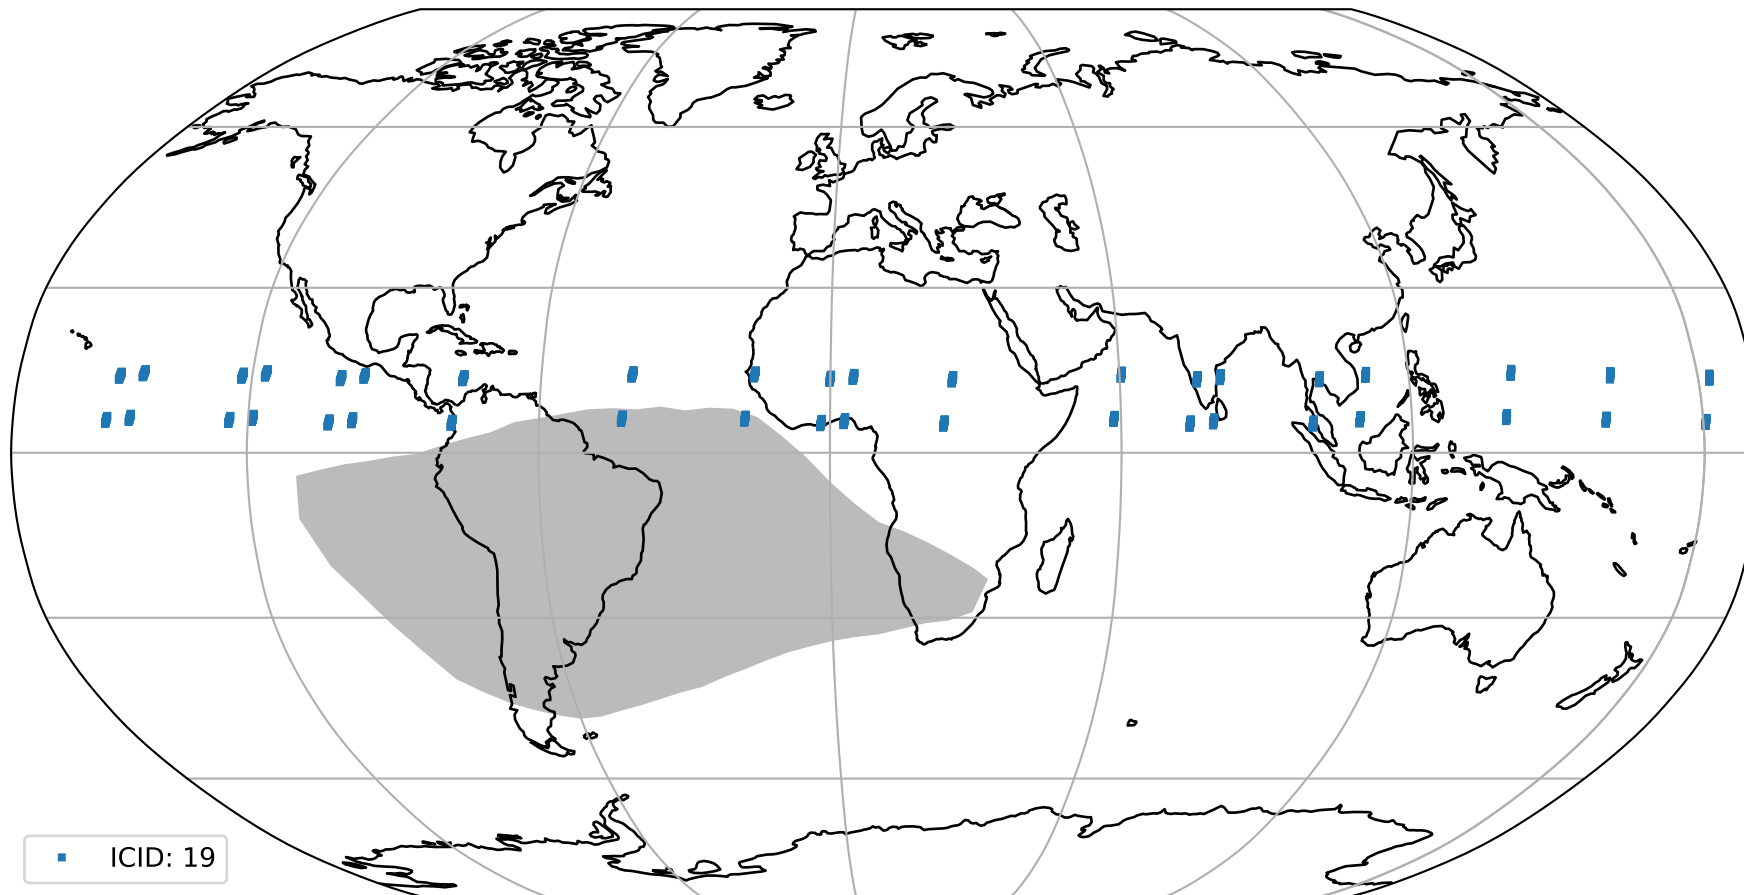

Tropomi SWIR pixel quality (official)

orbits : 20 in [20602, 20647]
coverage : 2021-10-04 / 2021-10-07
to good : 368
good to bad : 1800
to worst : 267
created : 2023-08-22T08:27:04

total quality compared with SWIR pixel-quality CKD

Tropomi SWIR pixel quality (official)

orbits : 20 in [20602, 20647]
coverage : 2021-10-04 / 2021-10-07
created : 2023-08-22T08:27:05

Histograms of pixel-quality

Tropomi SWIR pixel quality (official) ground-tracks of Sentinel-5P

orbits : 20 in [20602, 20647]
coverage : 2021-10-04 / 2021-10-07
created : 2023-08-22T08:27:05

Tropomi SWIR pixel quality (official)

orbits : [2827, 20647]
coverage : 2018-04-30 / 2021-10-07
created : 2023-08-22T08:27:05