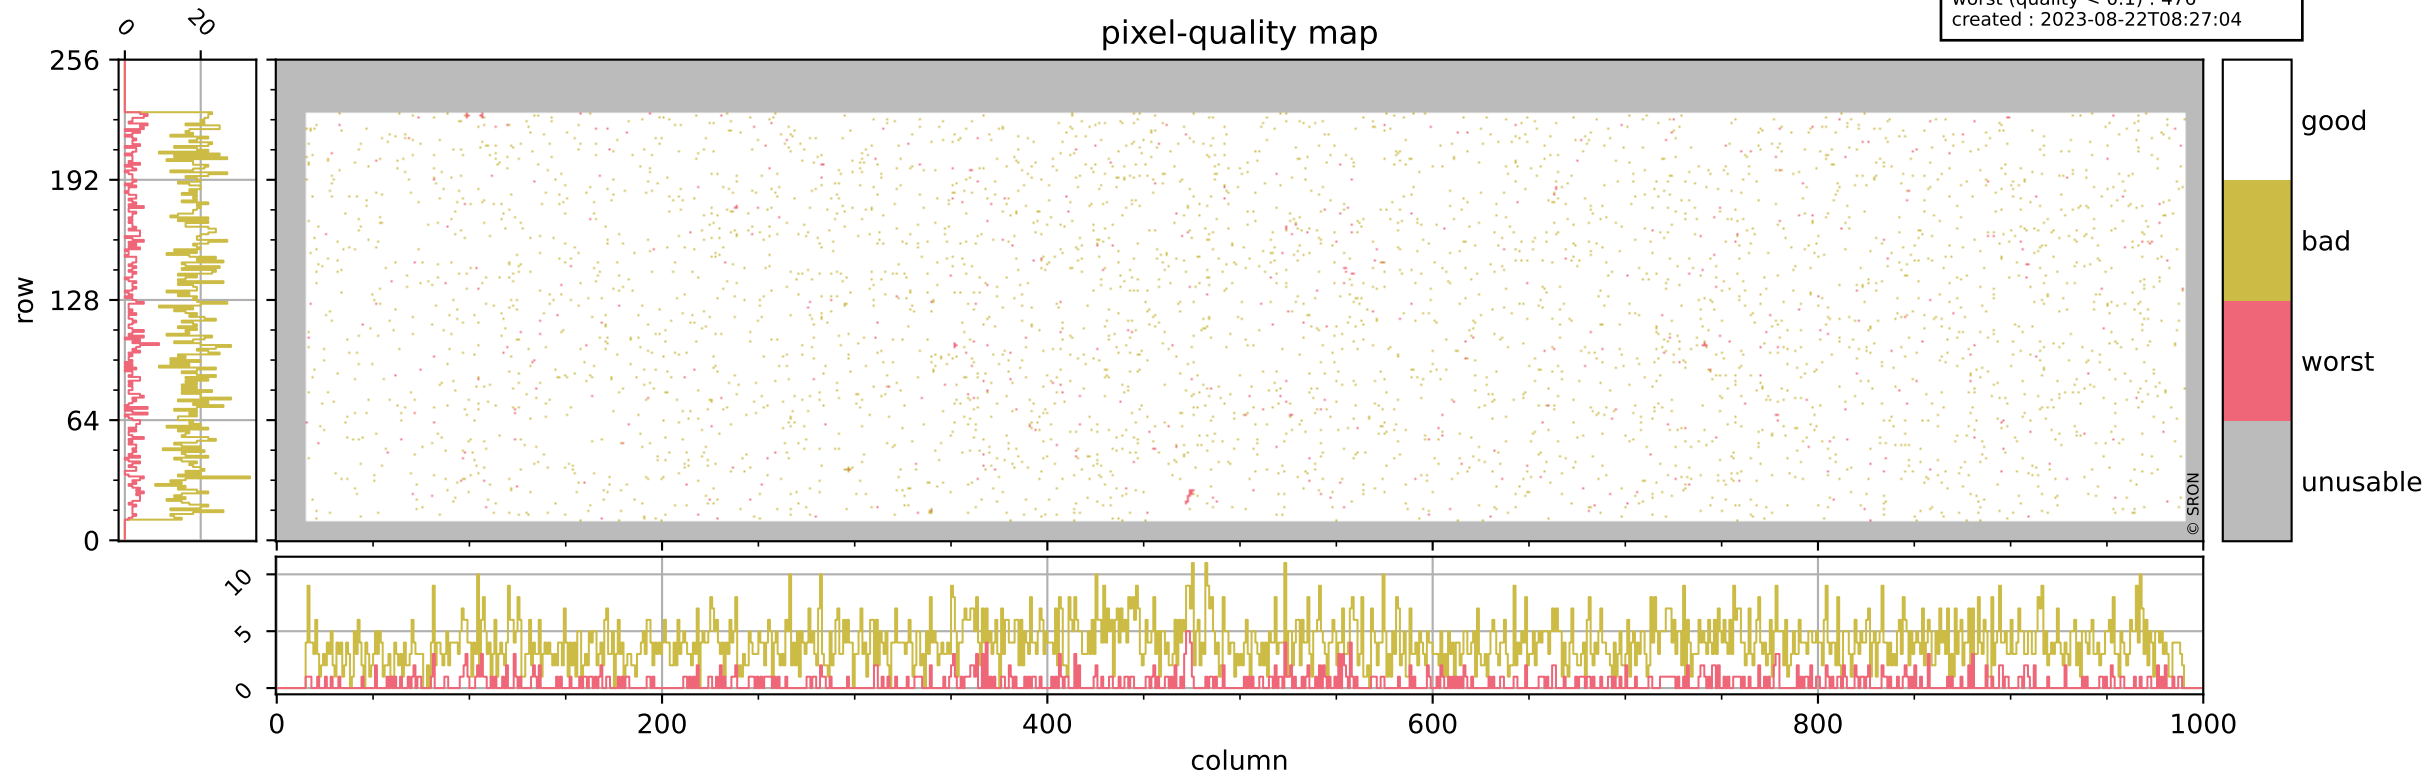

Tropomi SWIR pixel quality (official)

orbits : 20 in [20602, 20647]
coverage : 2021-10-04 / 2021-10-07
bad (quality < 0.8) : 3948
worst (quality < 0.1) : 476
created : 2023-08-22T08:27:04

pixel-quality map

Tropomi SWIR pixel quality (official)

orbits : 20 in [20602, 20647]
coverage : 2021-10-04 / 2021-10-07
bad (quality < 0.8) : 296
worst (quality < 0.1) : 115
created : 2023-08-22T08:27:04

pixel-quality map (dark)

Tropomi SWIR pixel quality (official)

orbits : 20 in [20602, 20647]
coverage : 2021-10-04 / 2021-10-07
bad (quality < 0.8) : 3687
worst (quality < 0.1) : 396
created : 2023-08-22T08:27:04

pixel-quality map (noise average)

Tropomi SWIR pixel quality (official)

orbits : 20 in [20602, 20647]
coverage : 2021-10-04 / 2021-10-07
to good : 368
good to bad : 1800
to worst : 267
created : 2023-08-22T08:27:04

total quality compared with SWIR pixel-quality CKD