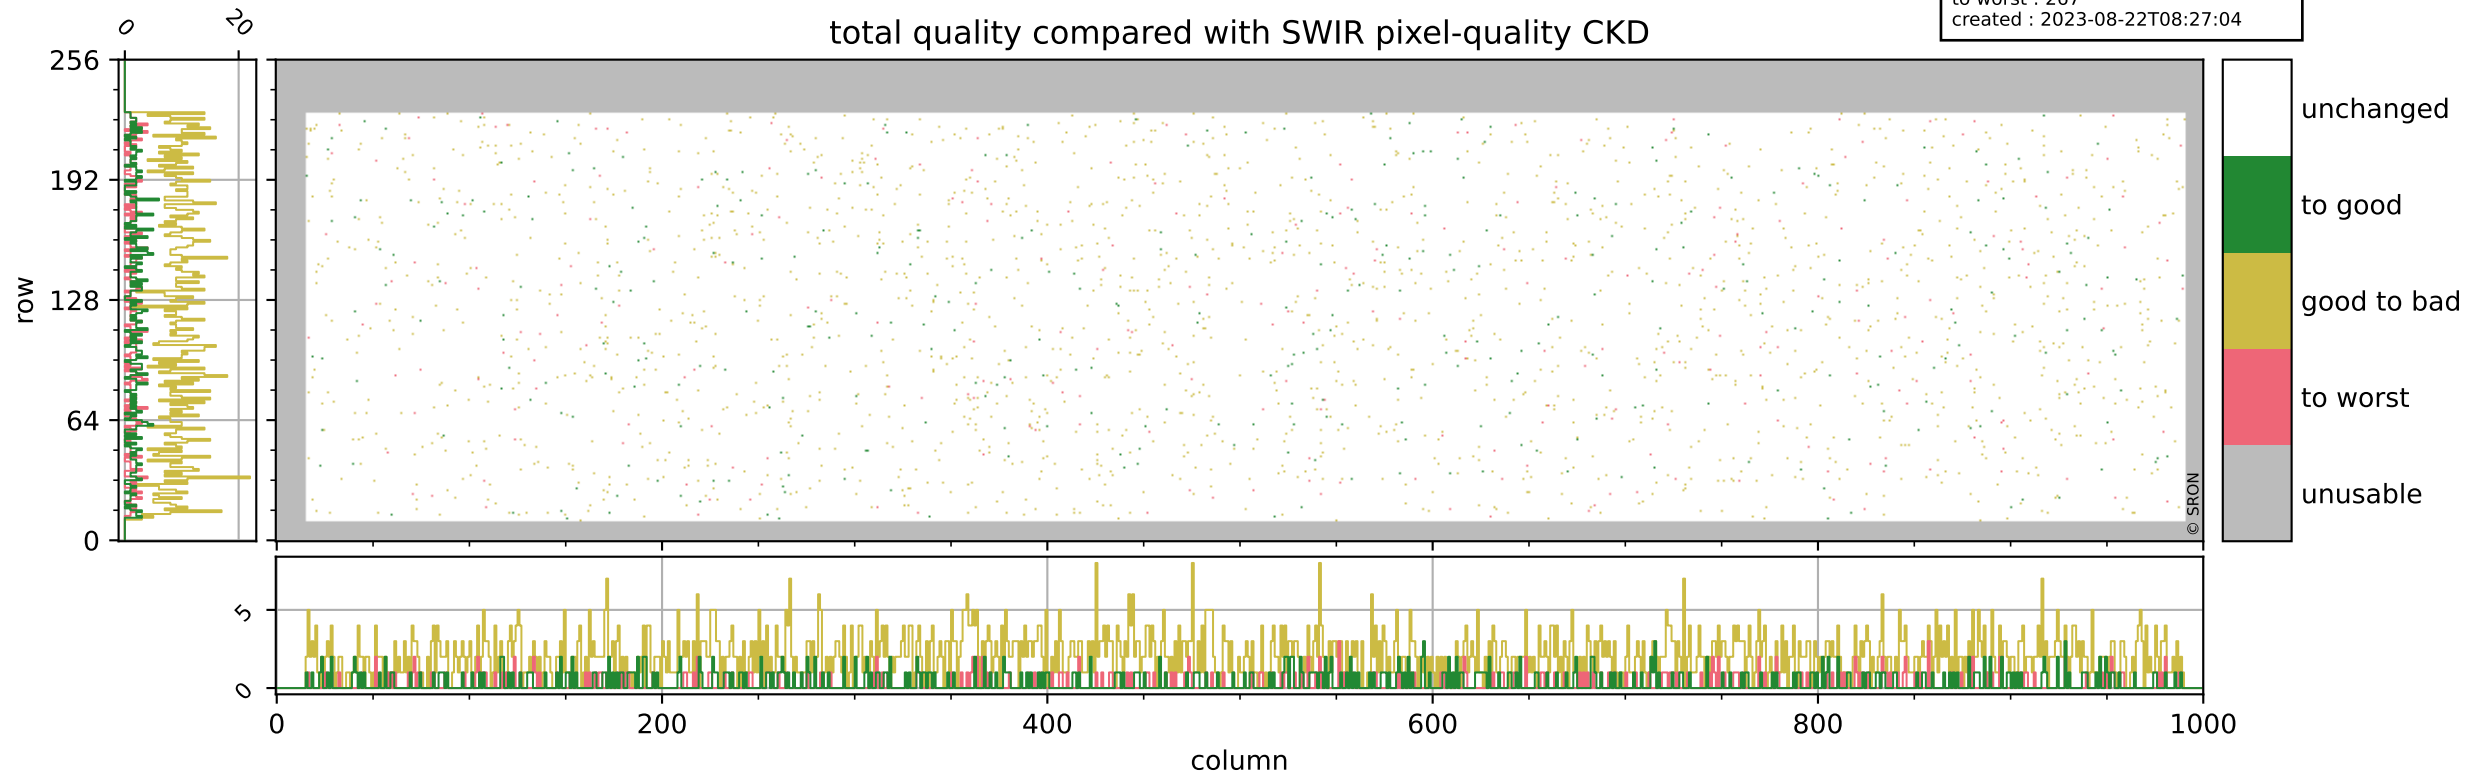

Tropomi SWIR pixel quality (official)

orbits : 20 in [20602, 20647]
coverage : 2021-10-04 / 2021-10-07
bad (quality < 0.8) : 296
worst (quality < 0.1) : 115
created : 2023-08-22T08:27:04

pixel-quality map (dark)

Tropomi SWIR pixel quality (official)

orbits : 20 in [20602, 20647]
coverage : 2021-10-04 / 2021-10-07
bad (quality < 0.8) : 3687
worst (quality < 0.1) : 396
created : 2023-08-22T08:27:04

pixel-quality map (noise average)

Tropomi SWIR pixel quality (official)

orbits : 20 in [20602, 20647]
coverage : 2021-10-04 / 2021-10-07
to good : 368
good to bad : 1800
to worst : 267
created : 2023-08-22T08:27:04

total quality compared with SWIR pixel-quality CKD

Tropomi SWIR pixel quality (official)

orbits : 20 in [20602, 20647]
coverage : 2021-10-04 / 2021-10-07
created : 2023-08-22T08:27:05

Histograms of pixel-quality

Tropomi SWIR pixel quality (official) ground-tracks of Sentinel-5P