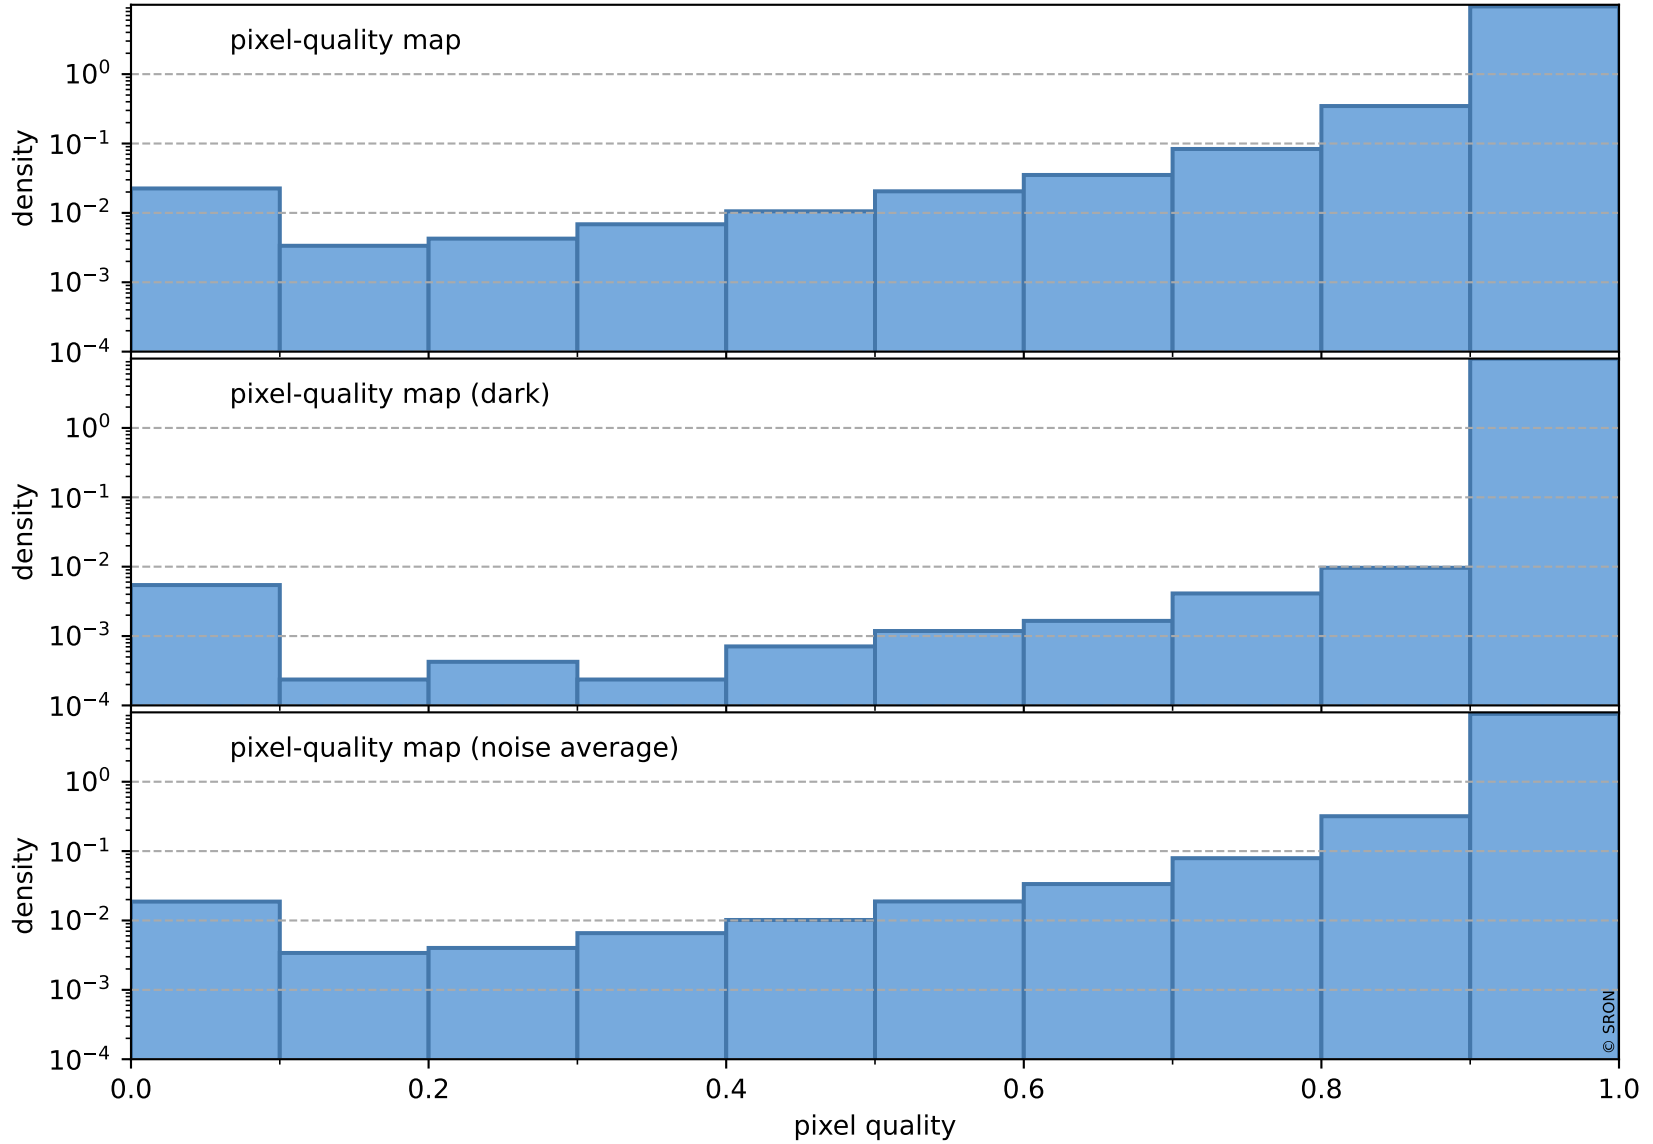

Tropomi SWIR pixel quality (official)

orbits : 20 in [20602, 20647]
coverage : 2021-10-04 / 2021-10-07
bad (quality < 0.8) : 3687
worst (quality < 0.1) : 396
created : 2023-08-22T08:27:04

pixel-quality map (noise average)

Tropomi SWIR pixel quality (official)

orbits : 20 in [20602, 20647]
coverage : 2021-10-04 / 2021-10-07
to good : 368
good to bad : 1800
to worst : 267
created : 2023-08-22T08:27:04

total quality compared with SWIR pixel-quality CKD

Tropomi SWIR pixel quality (official)

orbits : 20 in [20602, 20647]
coverage : 2021-10-04 / 2021-10-07
created : 2023-08-22T08:27:05

Histograms of pixel-quality

Tropomi SWIR pixel quality (official) ground-tracks of Sentinel-5P

orbits : 20 in [20602, 20647]
coverage : 2021-10-04 / 2021-10-07
created : 2023-08-22T08:27:05

Tropomi SWIR pixel quality (official)

orbits : [2827, 20647]
coverage : 2018-04-30 / 2021-10-07
created : 2023-08-22T08:27:05