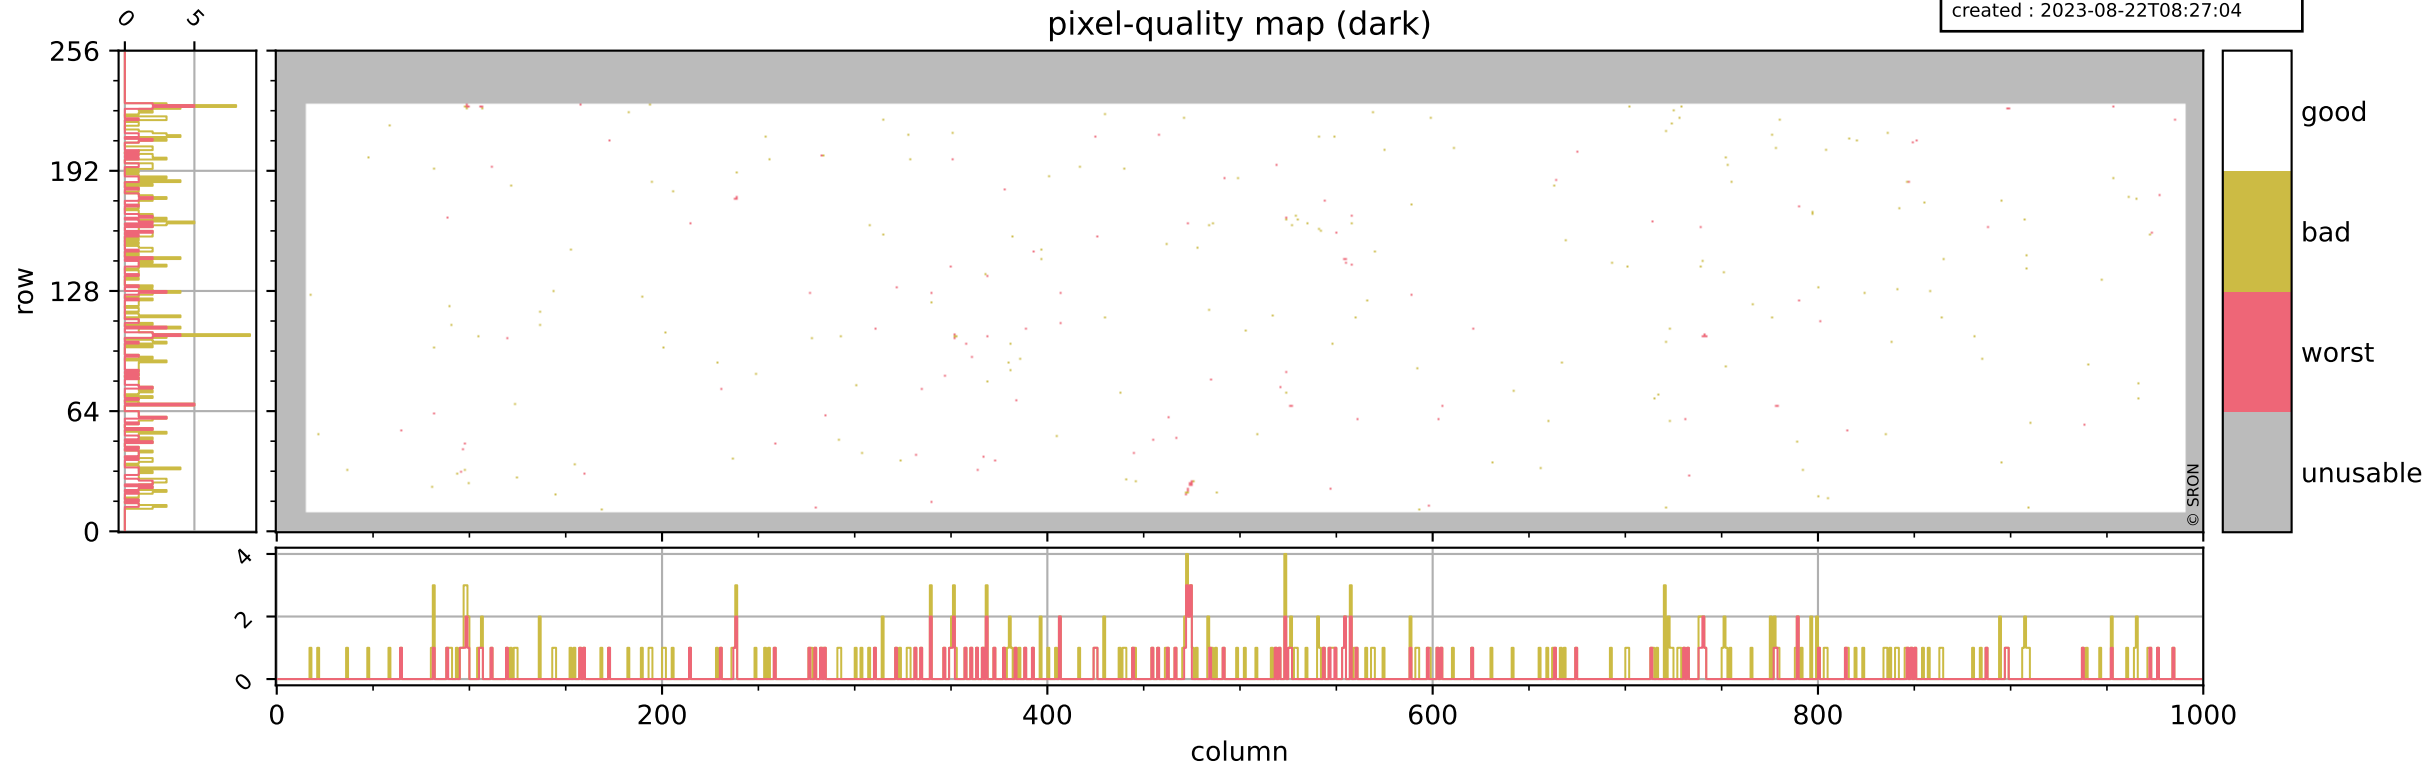

Tropomi SWIR pixel quality (official)

orbits : 20 in [20602, 20647]
coverage : 2021-10-04 / 2021-10-07
bad (quality < 0.8) : 3948
worst (quality < 0.1) : 476
created : 2023-08-22T08:27:04

pixel-quality map

Tropomi SWIR pixel quality (official)

orbits : 20 in [20602, 20647]
coverage : 2021-10-04 / 2021-10-07
bad (quality < 0.8) : 296
worst (quality < 0.1) : 115
created : 2023-08-22T08:27:04

pixel-quality map (dark)

Tropomi SWIR pixel quality (official)

orbits : 20 in [20602, 20647]
coverage : 2021-10-04 / 2021-10-07
bad (quality < 0.8) : 3687
worst (quality < 0.1) : 396
created : 2023-08-22T08:27:04

pixel-quality map (noise average)

Tropomi SWIR pixel quality (official)

orbits : 20 in [20602, 20647]
coverage : 2021-10-04 / 2021-10-07
to good : 368
good to bad : 1800
to worst : 267
created : 2023-08-22T08:27:04

total quality compared with SWIR pixel-quality CKD