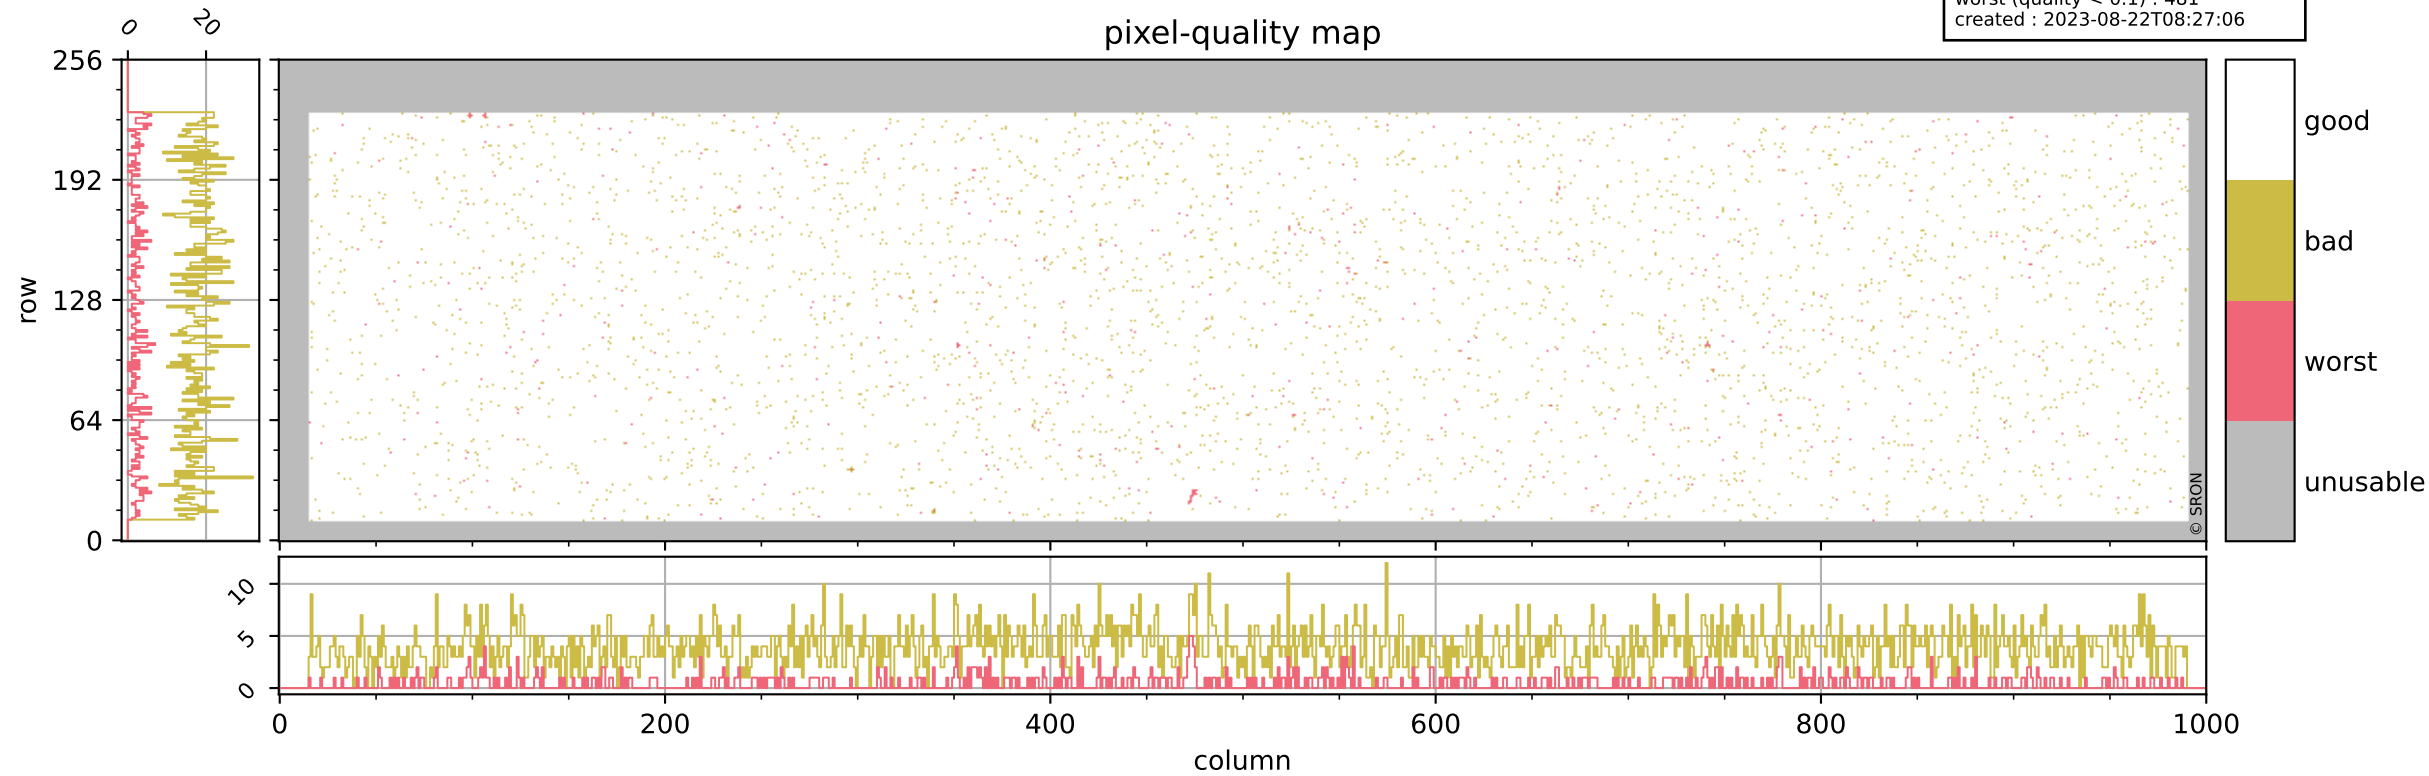

Tropomi SWIR pixel quality (official)

orbits : 19 in [20617, 20662]
coverage : 2021-10-05 / 2021-10-08
bad (quality < 0.8) : 3878
worst (quality < 0.1) : 481
created : 2023-08-22T08:27:06

Tropomi SWIR pixel quality (official)

orbits : 19 in [20617, 20662]
coverage : 2021-10-05 / 2021-10-08
bad (quality < 0.8) : 298
worst (quality < 0.1) : 114
created : 2023-08-22T08:27:06

pixel-quality map (dark)

Tropomi SWIR pixel quality (official)

orbits : 19 in [20617, 20662]
coverage : 2021-10-05 / 2021-10-08
bad (quality < 0.8) : 3620
worst (quality < 0.1) : 401
created : 2023-08-22T08:27:07

pixel-quality map (noise average)

Tropomi SWIR pixel quality (official)

orbits : 19 in [20617, 20662]
coverage : 2021-10-05 / 2021-10-08
to good : 383
good to bad : 1733
to worst : 275
created : 2023-08-22T08:27:07

total quality compared with SWIR pixel-quality CKD

Tropomi SWIR pixel quality (official)