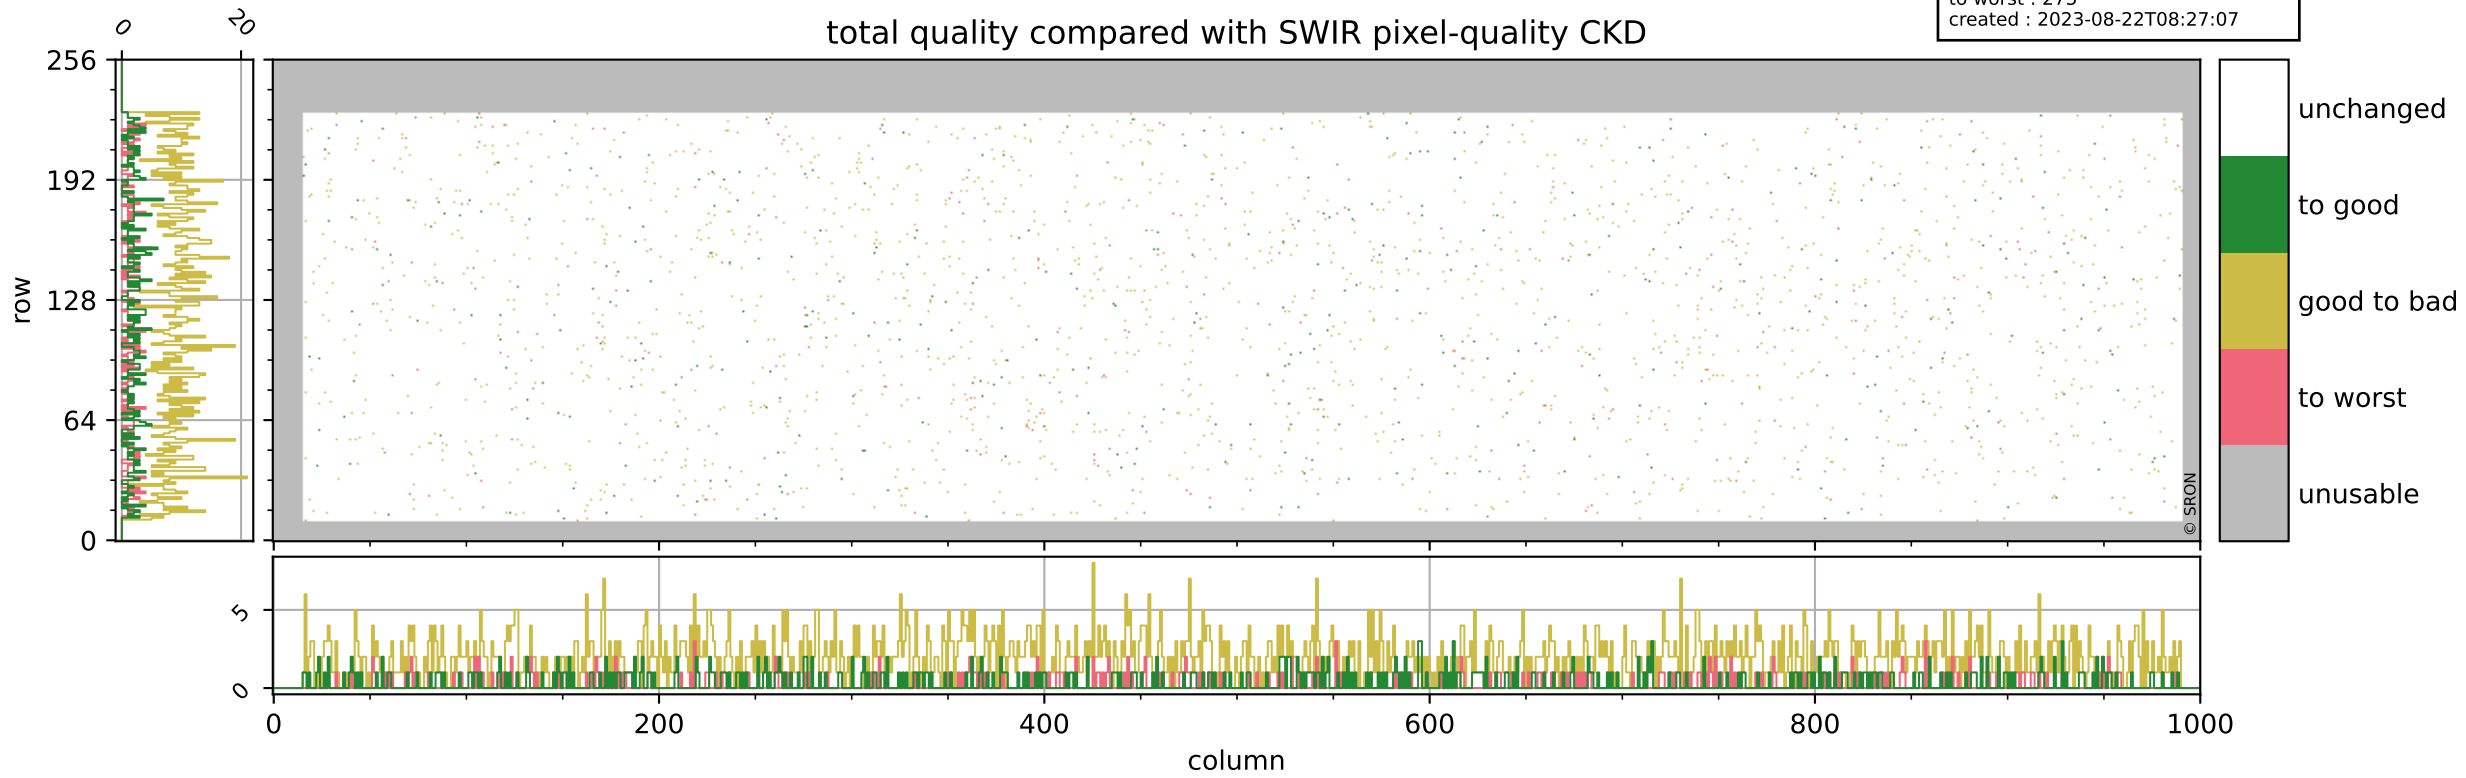

orbits : 19 in [20617, 20662]
coverage : 2021-10-05 / 2021-10-08
bad (quality < 0.8) : 298
worst (quality < 0.1) : 114
created : 2023-08-22T08:27:06

pixel-quality map (dark)

Tropomi SWIR pixel quality (official)

orbits : 19 in [20617, 20662]
coverage : 2021-10-05 / 2021-10-08
bad (quality < 0.8) : 3620
worst (quality < 0.1) : 401
created : 2023-08-22T08:27:07

pixel-quality map (noise average)

Tropomi SWIR pixel quality (official)

orbits : 19 in [20617, 20662]
coverage : 2021-10-05 / 2021-10-08
to good : 383
good to bad : 1733
to worst : 275
created : 2023-08-22T08:27:07

total quality compared with SWIR pixel-quality CKD

Tropomi SWIR pixel quality (official)

orbits : 19 in [20617, 20662]
coverage : 2021-10-05 / 2021-10-08
created : 2023-08-22T08:27:07

Histograms of pixel-quality

Tropomi SWIR pixel quality (official) ground-tracks of Sentinel-5P

orbits : 19 in [20617, 20662]
coverage : 2021-10-05 / 2021-10-08
created : 2023-08-22T08:27:07