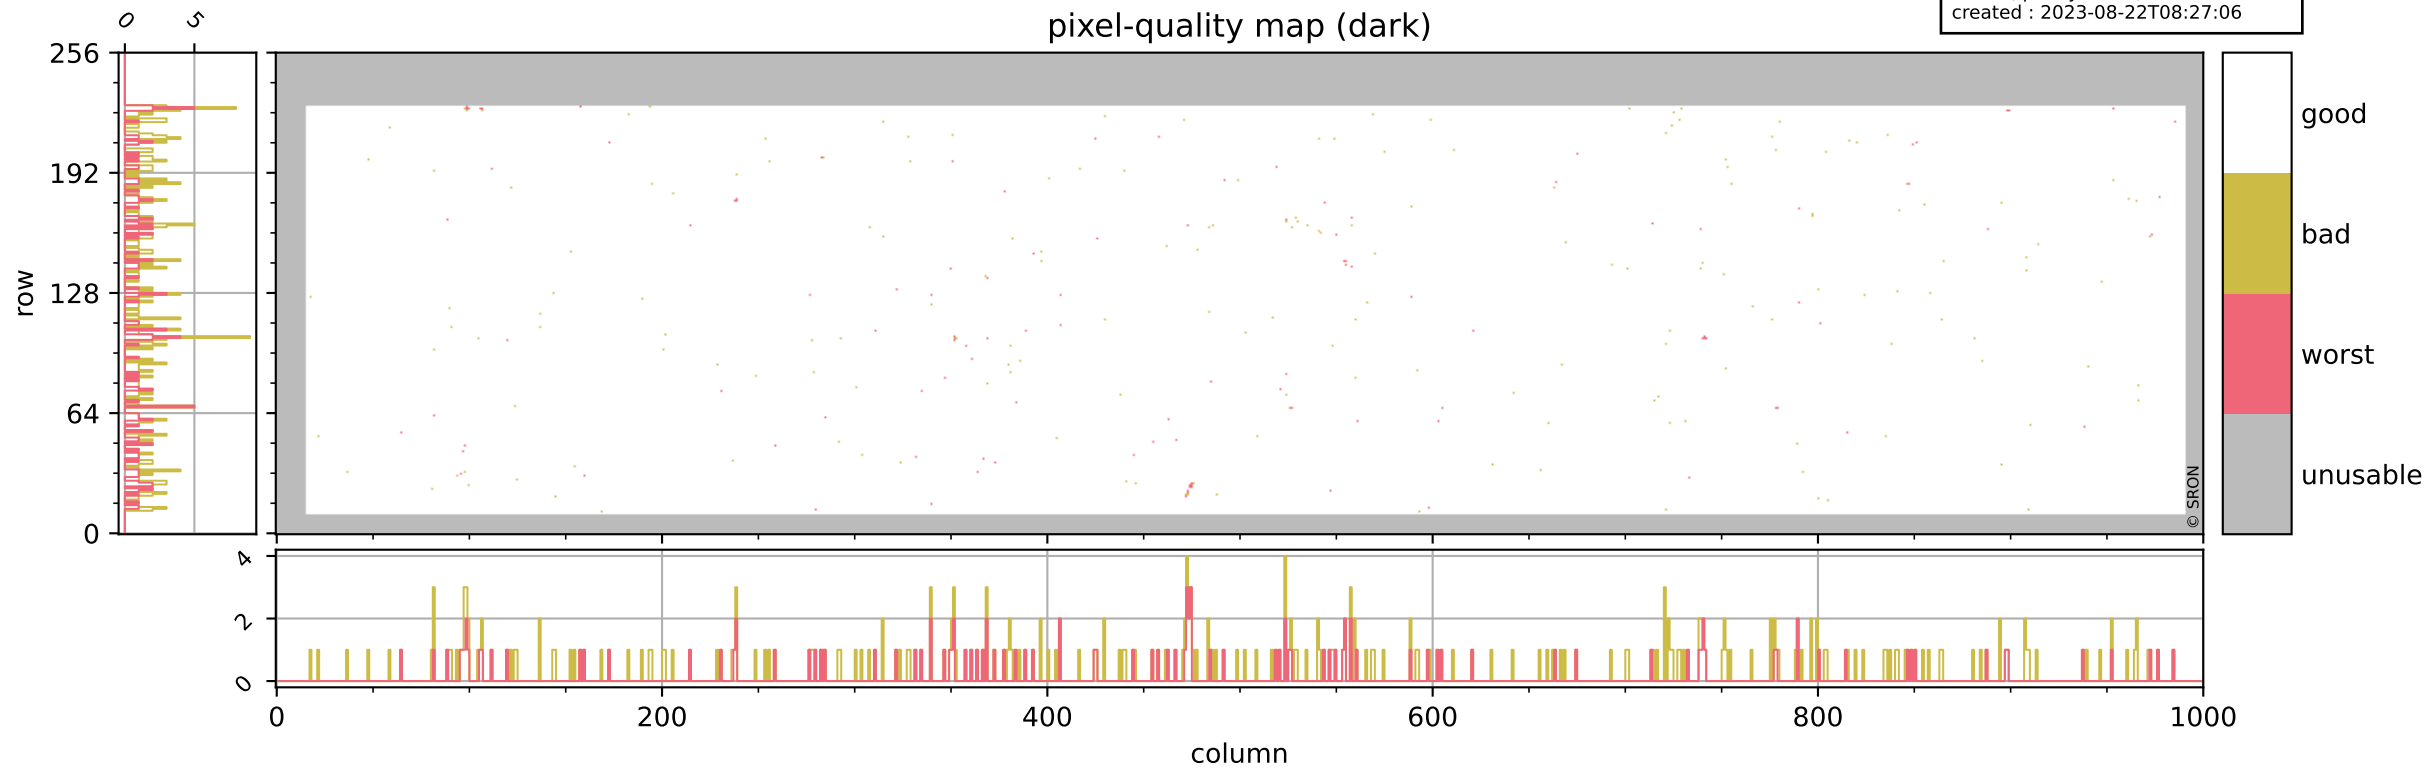

Tropomi SWIR pixel quality (official)

orbits : 19 in [20617, 20662]
coverage : 2021-10-05 / 2021-10-08
bad (quality < 0.8) : 3878
worst (quality < 0.1) : 481
created : 2023-08-22T08:27:06

Tropomi SWIR pixel quality (official)

orbits : 19 in [20617, 20662]
coverage : 2021-10-05 / 2021-10-08
bad (quality < 0.8) : 298
worst (quality < 0.1) : 114
created : 2023-08-22T08:27:06

pixel-quality map (dark)

Tropomi SWIR pixel quality (official)

orbits : 19 in [20617, 20662]
coverage : 2021-10-05 / 2021-10-08
bad (quality < 0.8) : 3620
worst (quality < 0.1) : 401
created : 2023-08-22T08:27:07

pixel-quality map (noise average)

Tropomi SWIR pixel quality (official)

orbits : 19 in [20617, 20662]
coverage : 2021-10-05 / 2021-10-08
to good : 383
good to bad : 1733
to worst : 275
created : 2023-08-22T08:27:07

total quality compared with SWIR pixel-quality CKD

Tropomi SWIR pixel quality (official)