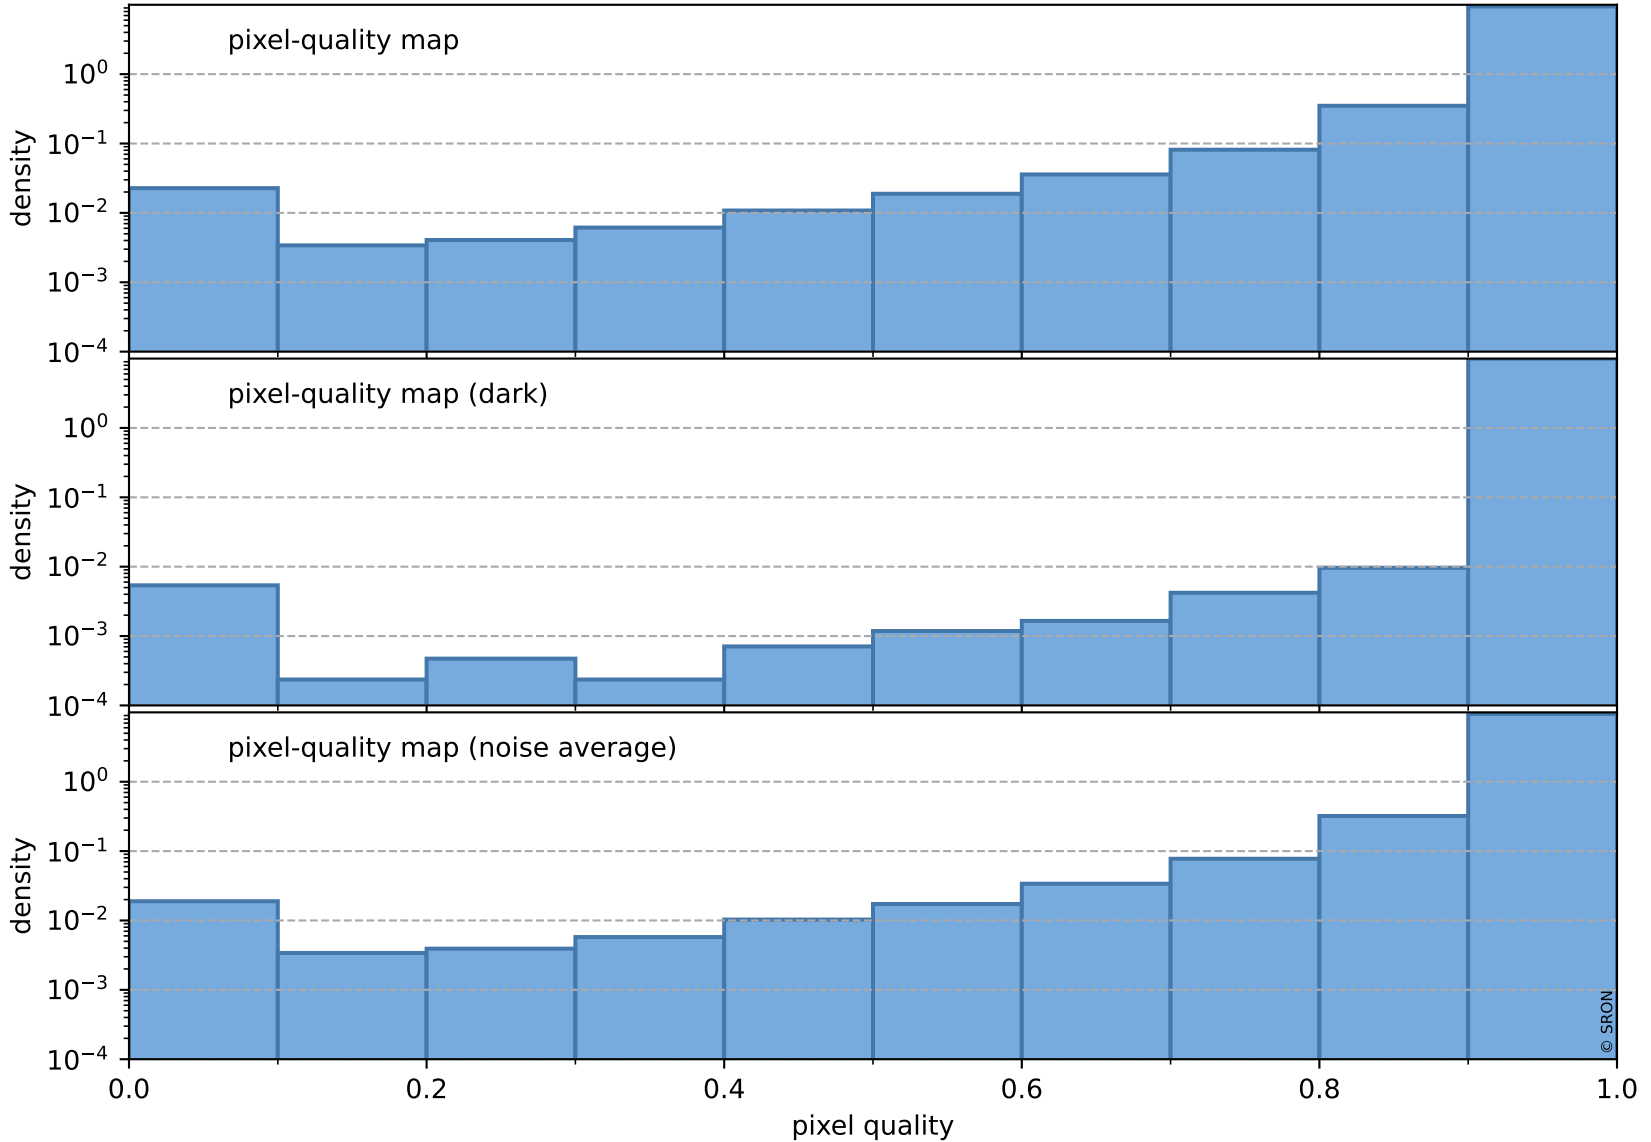

orbits : 19 in [20617, 20662]
coverage : 2021-10-05 / 2021-10-08
to good : 383
good to bad : 1733
to worst : 275
created : 2023-08-22T08:27:07

total quality compared with SWIR pixel-quality CKD

Tropomi SWIR pixel quality (official)

orbits : 19 in [20617, 20662]
coverage : 2021-10-05 / 2021-10-08
created : 2023-08-22T08:27:07

Histograms of pixel-quality

Tropomi SWIR pixel quality (official) ground-tracks of Sentinel-5P

orbits : 19 in [20617, 20662]
coverage : 2021-10-05 / 2021-10-08
created : 2023-08-22T08:27:07

Tropomi SWIR pixel quality (official)

orbits : [2827, 20662]
coverage : 2018-04-30 / 2021-10-08
created : 2023-08-22T08:27:08

trend of pixel quality & temperatures