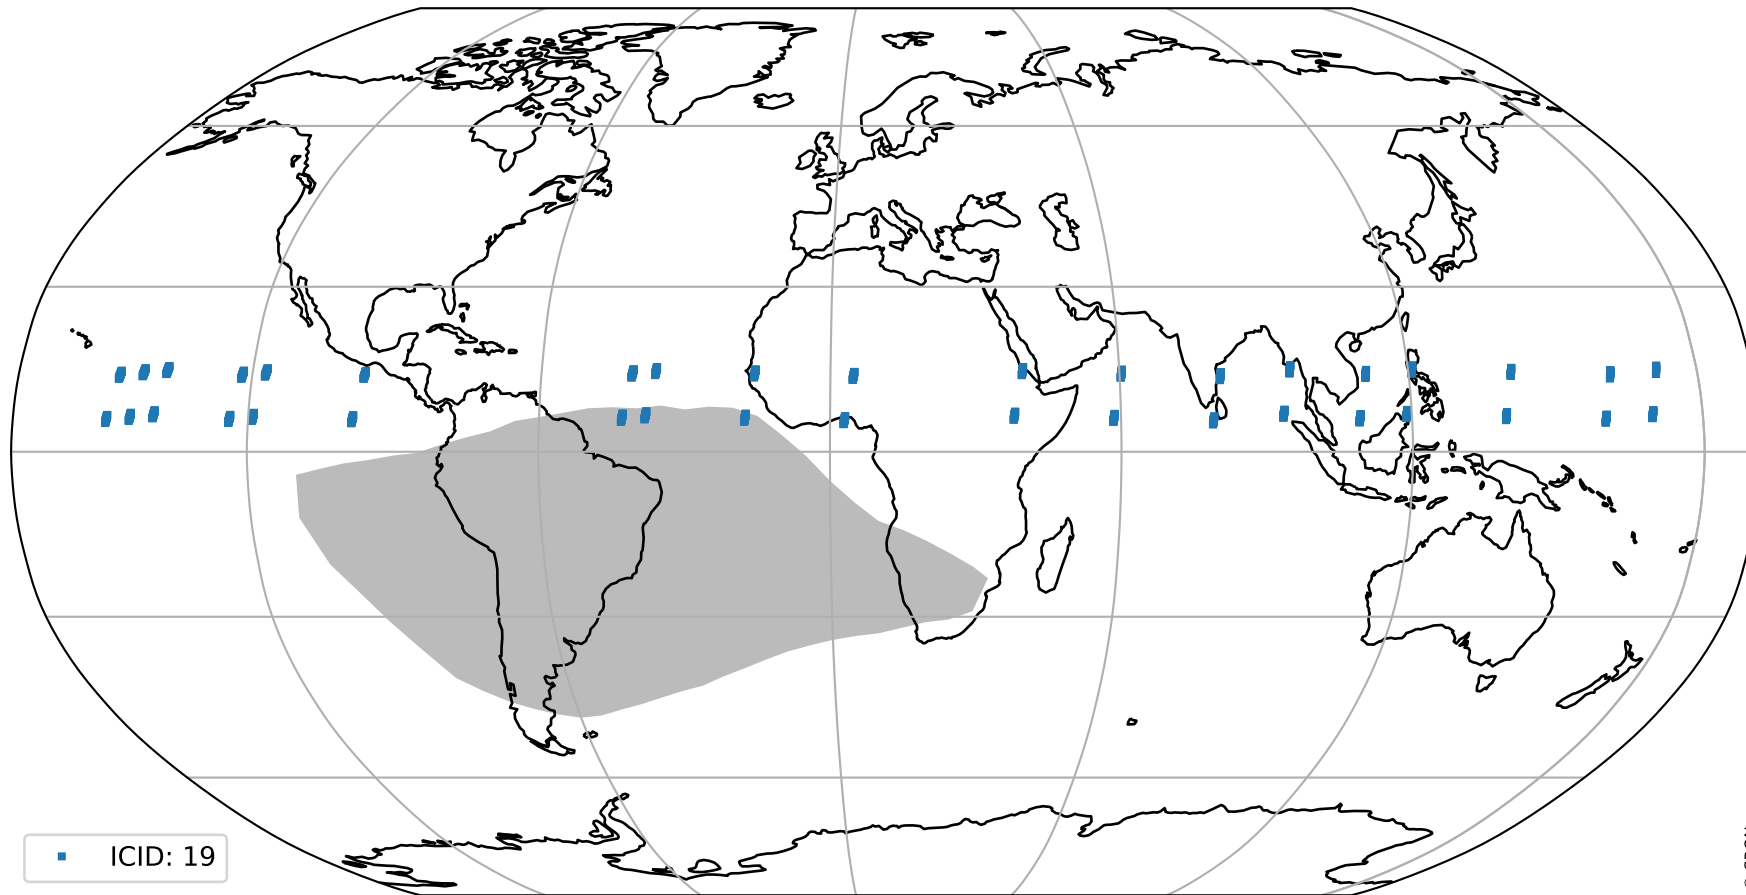

orbits : 19 in [20617, 20662]
coverage : 2021-10-05 / 2021-10-08
bad (quality < 0.8) : 3620
worst (quality < 0.1) : 401
created : 2023-08-22T08:27:07

pixel-quality map (noise average)

Tropomi SWIR pixel quality (official)

orbits : 19 in [20617, 20662]
coverage : 2021-10-05 / 2021-10-08
to good : 383
good to bad : 1733
to worst : 275
created : 2023-08-22T08:27:07

total quality compared with SWIR pixel-quality CKD

Tropomi SWIR pixel quality (official)

orbits : 19 in [20617, 20662]
coverage : 2021-10-05 / 2021-10-08
created : 2023-08-22T08:27:07

Histograms of pixel-quality

Tropomi SWIR pixel quality (official) ground-tracks of Sentinel-5P

orbits : 19 in [20617, 20662]
coverage : 2021-10-05 / 2021-10-08
created : 2023-08-22T08:27:07

Tropomi SWIR pixel quality (official)

orbits : [2827, 20662]
coverage : 2018-04-30 / 2021-10-08
created : 2023-08-22T08:27:08

trend of pixel quality & temperatures