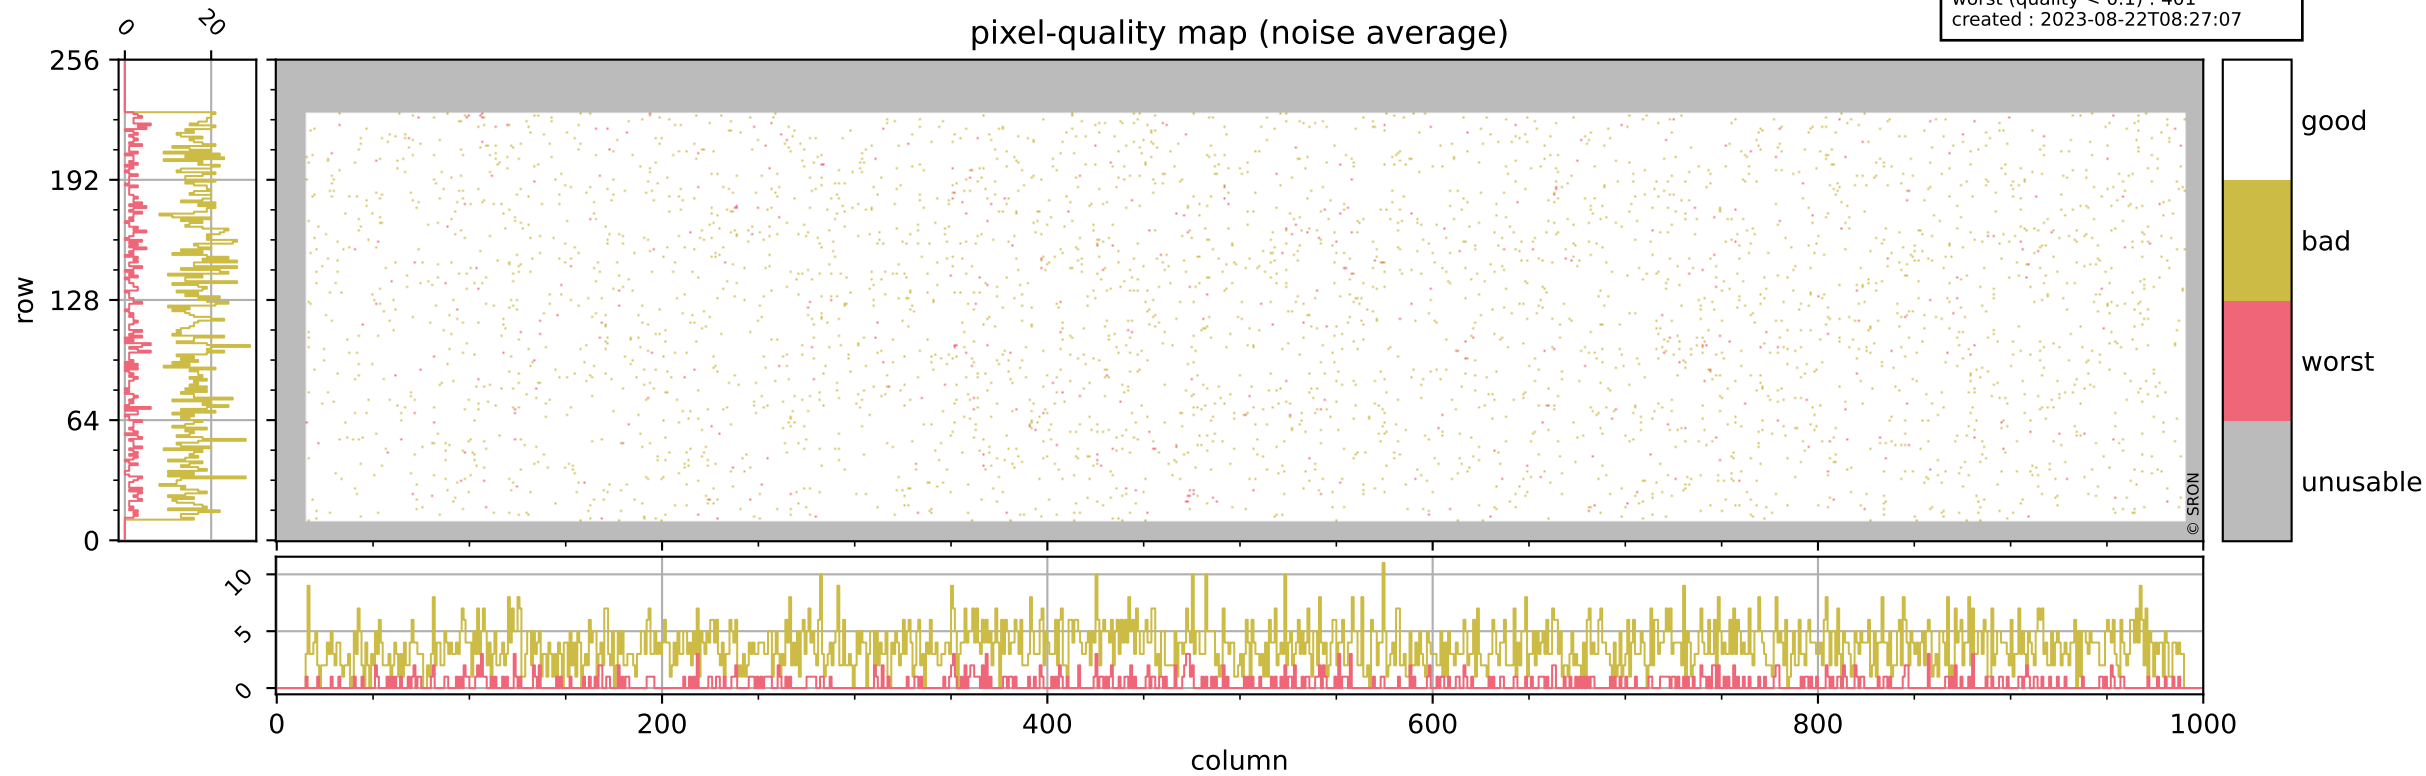

orbits : 19 in [20617, 20662]
coverage : 2021-10-05 / 2021-10-08
bad (quality < 0.8) : 298
worst (quality < 0.1) : 114
created : 2023-08-22T08:27:06

pixel-quality map (dark)

Tropomi SWIR pixel quality (official)

orbits : 19 in [20617, 20662]
coverage : 2021-10-05 / 2021-10-08
bad (quality < 0.8) : 3620
worst (quality < 0.1) : 401
created : 2023-08-22T08:27:07

pixel-quality map (noise average)

Tropomi SWIR pixel quality (official)

orbits : 19 in [20617, 20662]
coverage : 2021-10-05 / 2021-10-08
to good : 383
good to bad : 1733
to worst : 275
created : 2023-08-22T08:27:07

total quality compared with SWIR pixel-quality CKD

Tropomi SWIR pixel quality (official)

orbits : 19 in [20617, 20662]
coverage : 2021-10-05 / 2021-10-08
created : 2023-08-22T08:27:07

Histograms of pixel-quality

Tropomi SWIR pixel quality (official) ground-tracks of Sentinel-5P

orbits : 19 in [20617, 20662]
coverage : 2021-10-05 / 2021-10-08
created : 2023-08-22T08:27:07