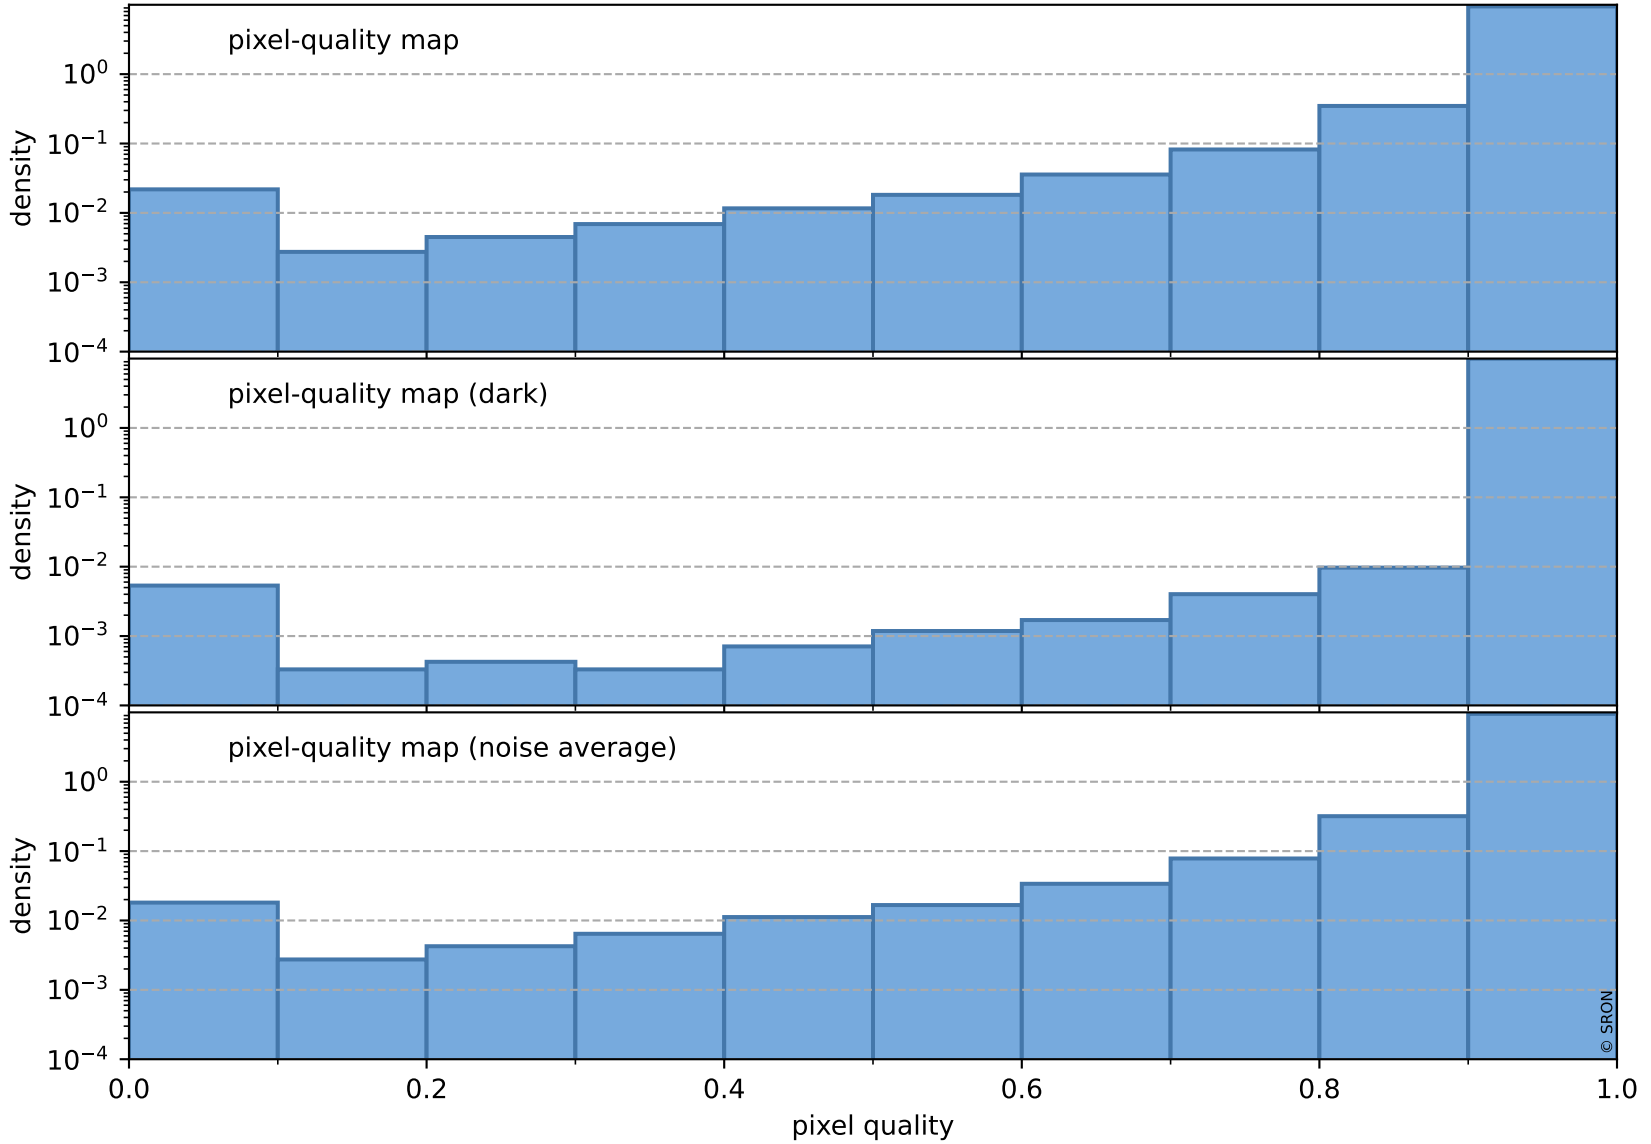

Tropomi SWIR pixel quality (official)

orbits : 19 in [20632, 20677]
coverage : 2021-10-06 / 2021-10-09
to good : 377
good to bad : 1754
to worst : 255
created : 2023-08-22T08:27:09

total quality compared with SWIR pixel-quality CKD

Tropomi SWIR pixel quality (official)

orbits : 19 in [20632, 20677]
coverage : 2021-10-06 / 2021-10-09
created : 2023-08-22T08:27:09

Histograms of pixel-quality

Tropomi SWIR pixel quality (official) ground-tracks of Sentinel-5P

orbits : 19 in [20632, 20677]
coverage : 2021-10-06 / 2021-10-09
created : 2023-08-22T08:27:10

Tropomi SWIR pixel quality (official)

orbits : [2827, 20677]
coverage : 2018-04-30 / 2021-10-09
created : 2023-08-22T08:27:10