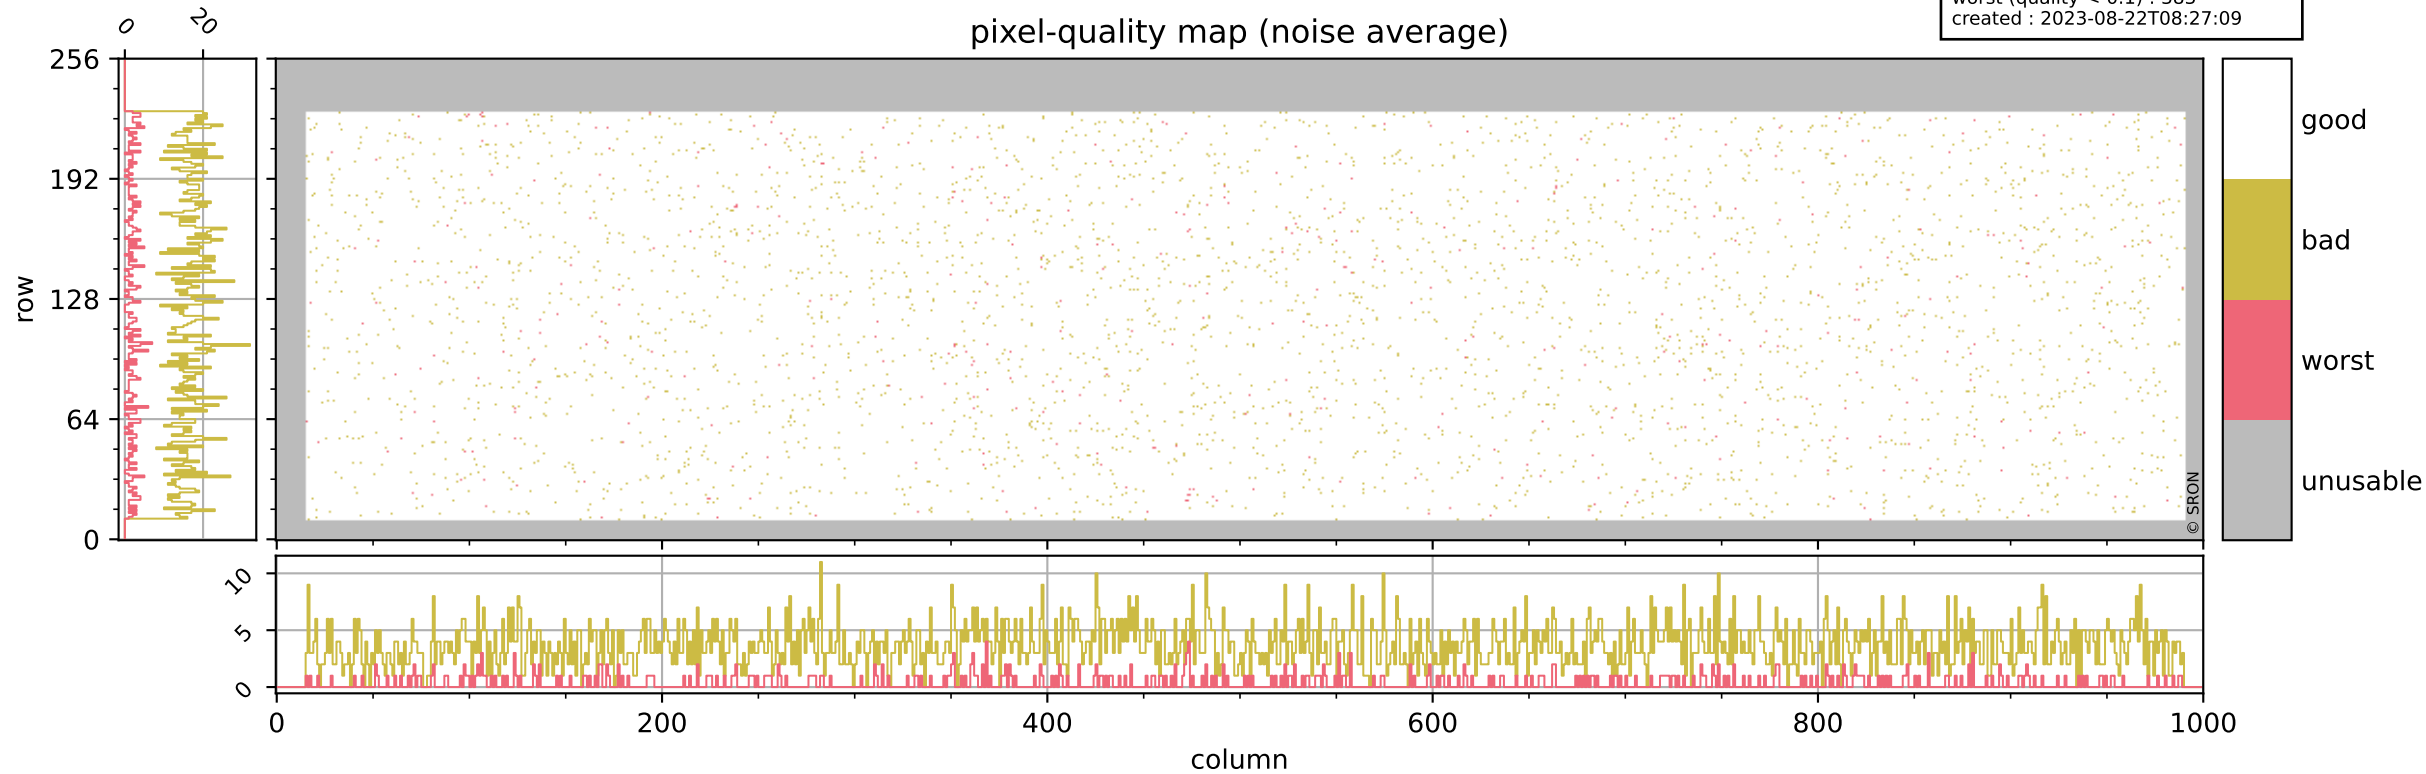

Tropomi SWIR pixel quality (official)

orbits : 19 in [20632, 20677]
coverage : 2021-10-06 / 2021-10-09
bad (quality < 0.8) : 297
worst (quality < 0.1) : 113
created : 2023-08-22T08:27:09

pixel-quality map (dark)

Tropomi SWIR pixel quality (official)

orbits : 19 in [20632, 20677]
coverage : 2021-10-06 / 2021-10-09
bad (quality < 0.8) : 3628
worst (quality < 0.1) : 383
created : 2023-08-22T08:27:09

pixel-quality map (noise average)

Tropomi SWIR pixel quality (official)

orbits : 19 in [20632, 20677]
coverage : 2021-10-06 / 2021-10-09
to good : 377
good to bad : 1754
to worst : 255
created : 2023-08-22T08:27:09

total quality compared with SWIR pixel-quality CKD

Tropomi SWIR pixel quality (official)

orbits : 19 in [20632, 20677]
coverage : 2021-10-06 / 2021-10-09
created : 2023-08-22T08:27:09

Histograms of pixel-quality

Tropomi SWIR pixel quality (official) ground-tracks of Sentinel-5P