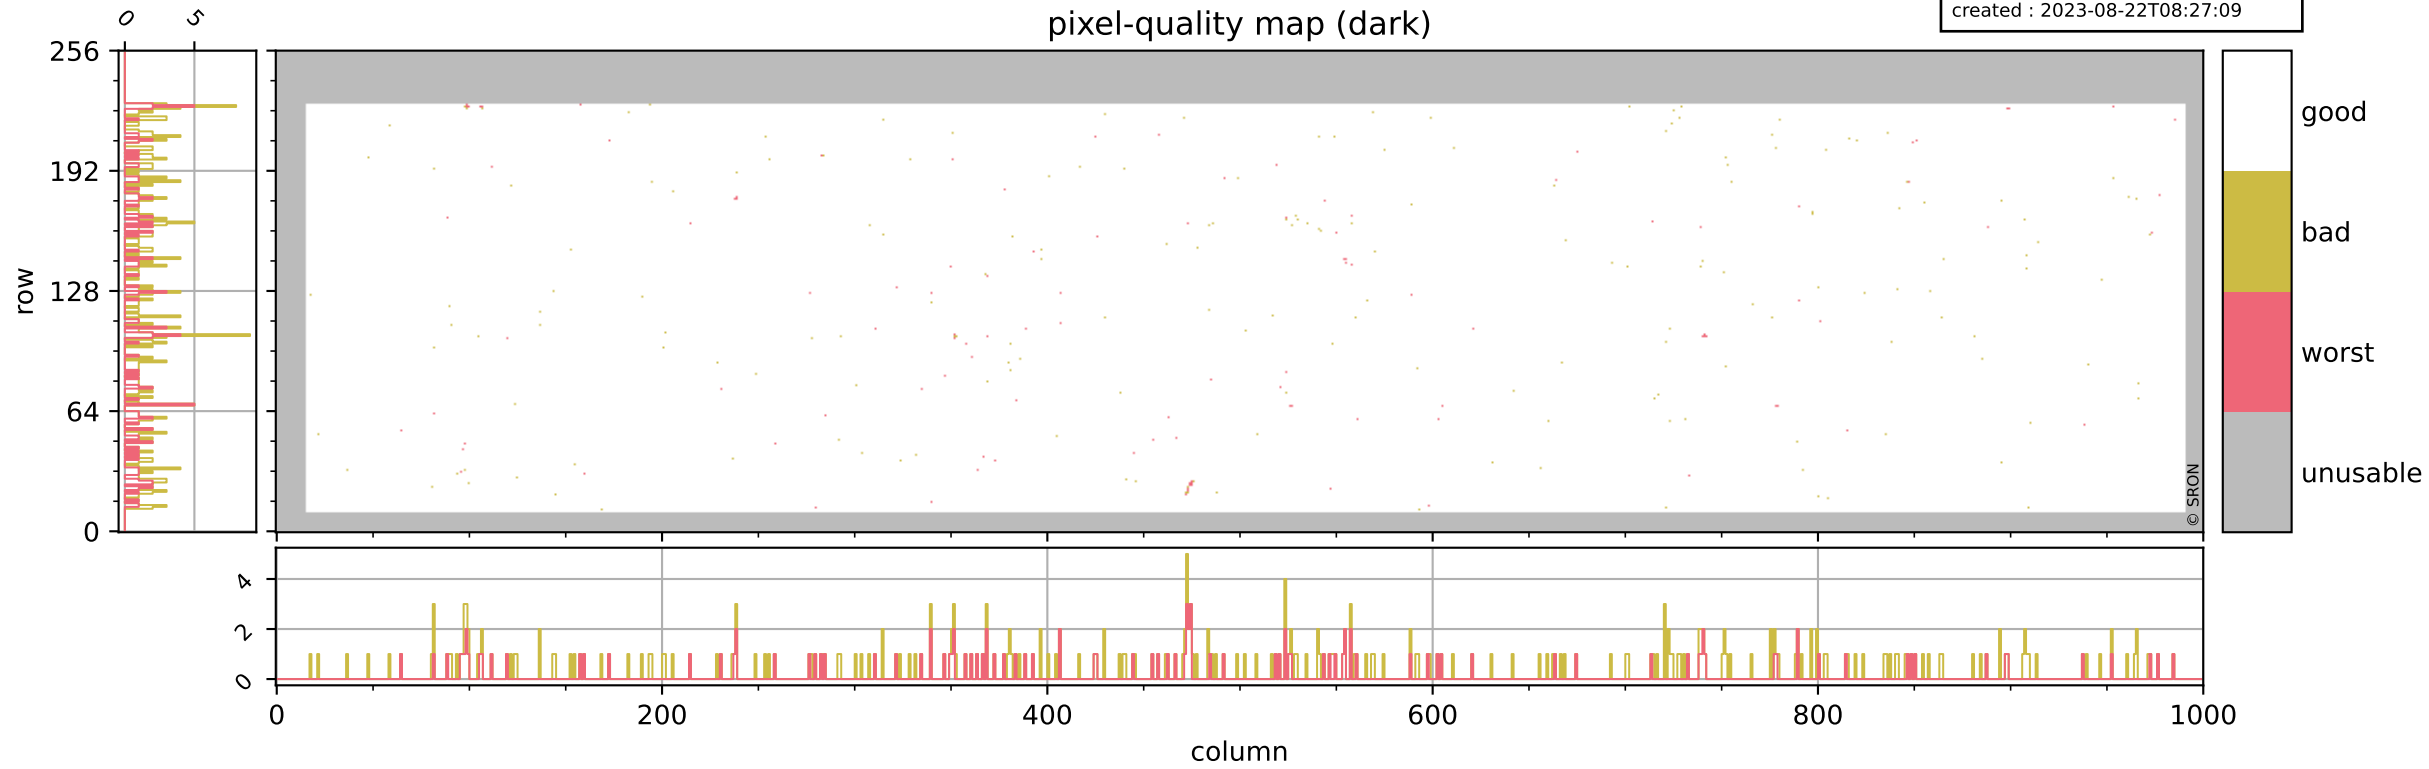

Tropomi SWIR pixel quality (official)

orbits : 19 in [20632, 20677]
coverage : 2021-10-06 / 2021-10-09
bad (quality < 0.8) : 3884
worst (quality < 0.1) : 462
created : 2023-08-22T08:27:09

pixel-quality map

Tropomi SWIR pixel quality (official)

orbits : 19 in [20632, 20677]
coverage : 2021-10-06 / 2021-10-09
bad (quality < 0.8) : 297
worst (quality < 0.1) : 113
created : 2023-08-22T08:27:09

pixel-quality map (dark)

Tropomi SWIR pixel quality (official)

orbits : 19 in [20632, 20677]
coverage : 2021-10-06 / 2021-10-09
bad (quality < 0.8) : 3628
worst (quality < 0.1) : 383
created : 2023-08-22T08:27:09

pixel-quality map (noise average)

Tropomi SWIR pixel quality (official)

orbits : 19 in [20632, 20677]
coverage : 2021-10-06 / 2021-10-09
created : 2023-08-22T08:27:09

Histograms of pixel-quality

Tropomi SWIR pixel quality (official) ground-tracks of Sentinel-5P