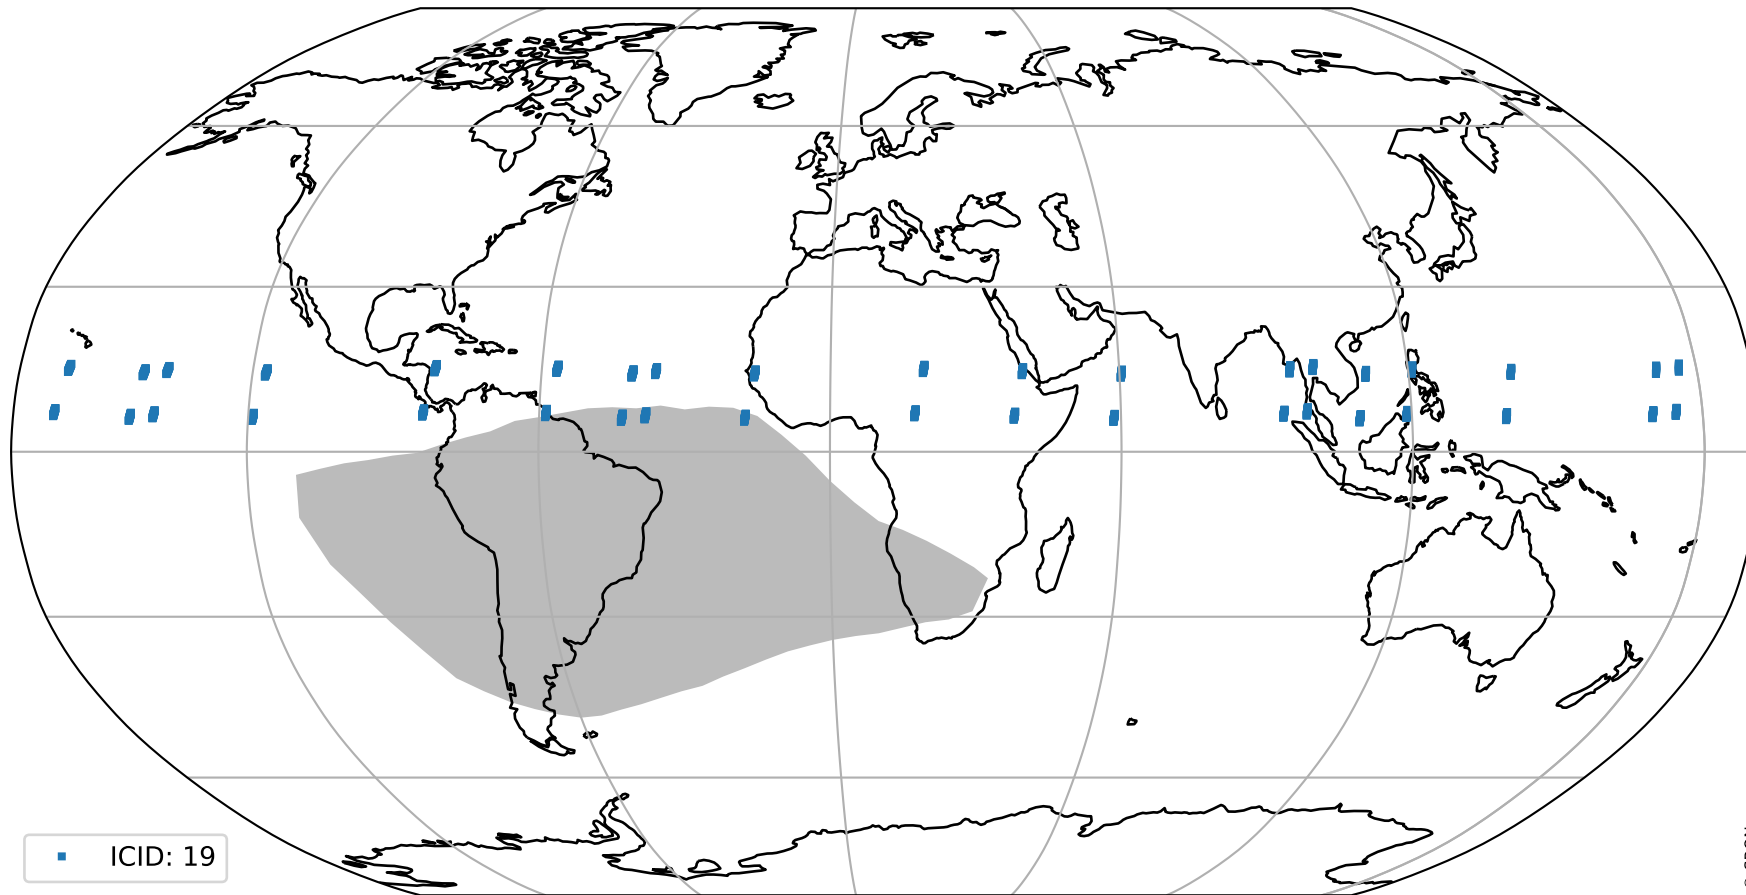

Tropomi SWIR pixel quality (official)

orbits : 19 in [20632, 20677]
coverage : 2021-10-06 / 2021-10-09
to good : 377
good to bad : 1754
to worst : 255
created : 2023-08-22T08:27:09

total quality compared with SWIR pixel-quality CKD

Tropomi SWIR pixel quality (official)

orbits : 19 in [20632, 20677]
coverage : 2021-10-06 / 2021-10-09
created : 2023-08-22T08:27:09

Histograms of pixel-quality

Tropomi SWIR pixel quality (official) ground-tracks of Sentinel-5P

orbits : 19 in [20632, 20677]
coverage : 2021-10-06 / 2021-10-09
created : 2023-08-22T08:27:10

Tropomi SWIR pixel quality (official)

orbits : [2827, 20677]
coverage : 2018-04-30 / 2021-10-09
created : 2023-08-22T08:27:10