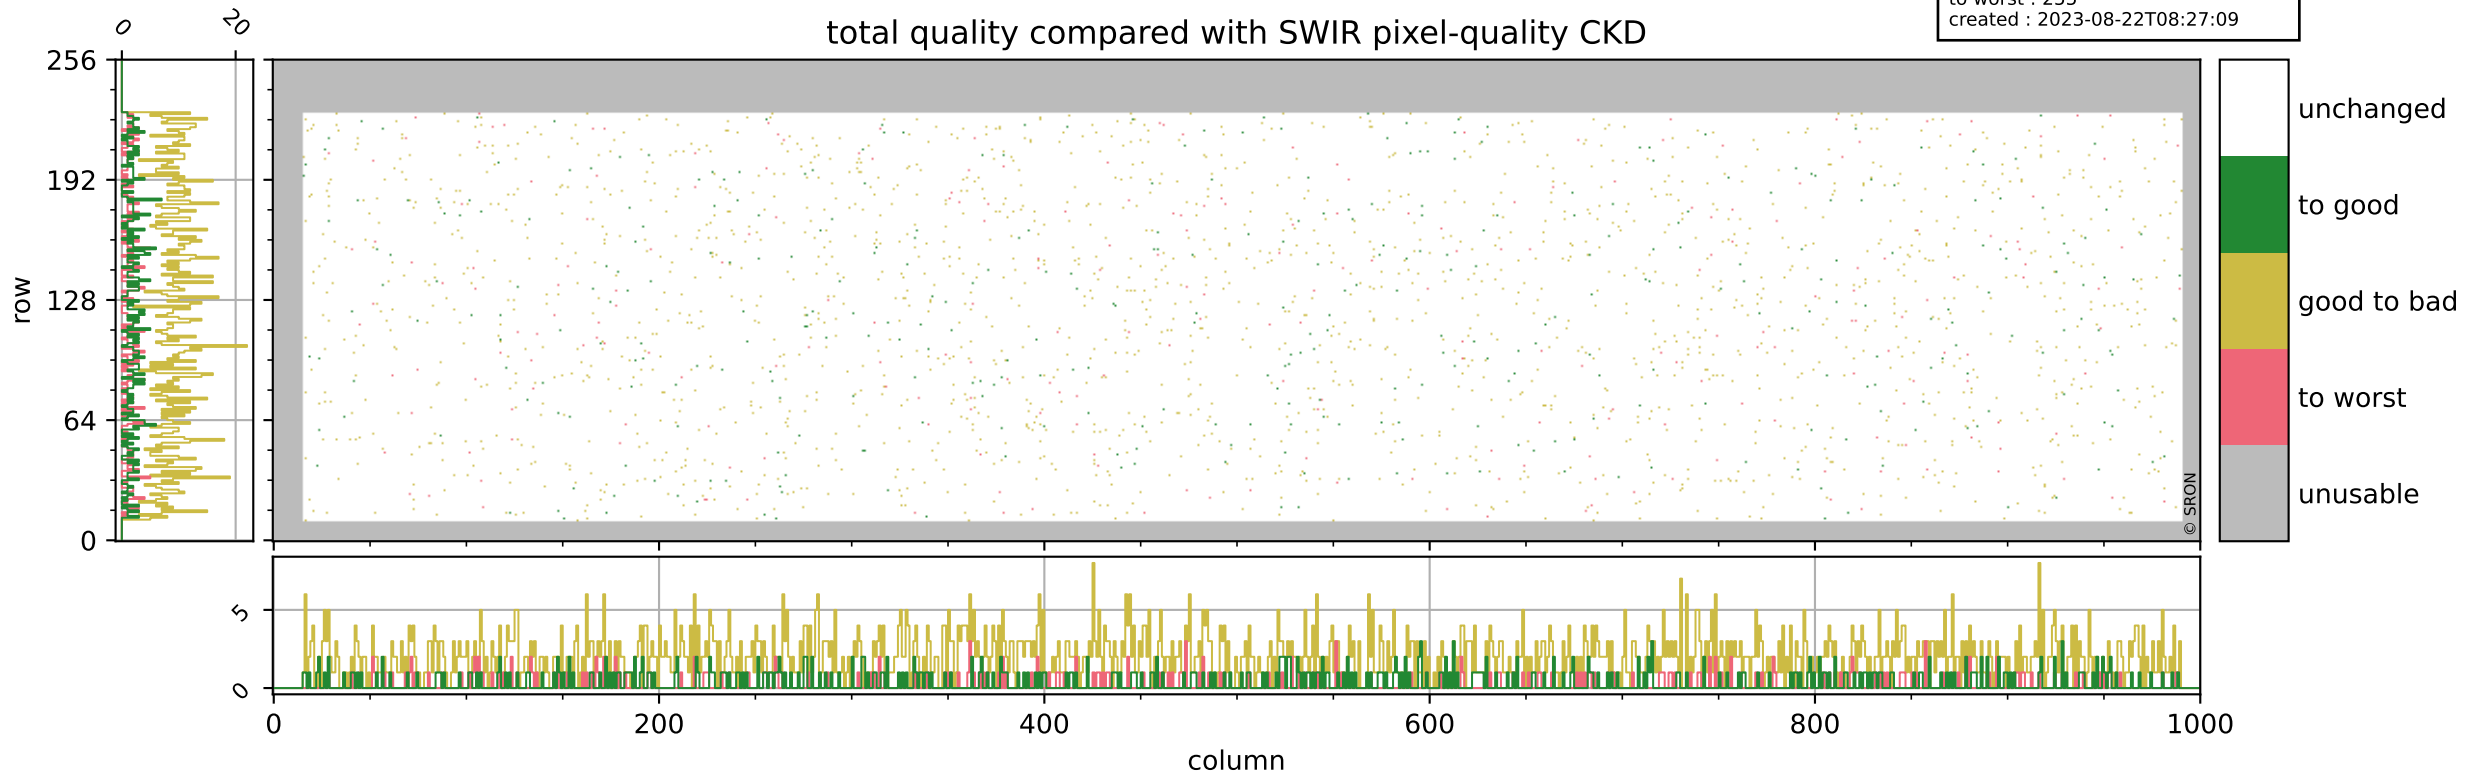

Tropomi SWIR pixel quality (official)

orbits : 19 in [20632, 20677]
coverage : 2021-10-06 / 2021-10-09
bad (quality < 0.8) : 3628
worst (quality < 0.1) : 383
created : 2023-08-22T08:27:09

pixel-quality map (noise average)

Tropomi SWIR pixel quality (official)

orbits : 19 in [20632, 20677]
coverage : 2021-10-06 / 2021-10-09
to good : 377
good to bad : 1754
to worst : 255
created : 2023-08-22T08:27:09

total quality compared with SWIR pixel-quality CKD

Tropomi SWIR pixel quality (official)

orbits : 19 in [20632, 20677]
coverage : 2021-10-06 / 2021-10-09
created : 2023-08-22T08:27:09

Histograms of pixel-quality

Tropomi SWIR pixel quality (official) ground-tracks of Sentinel-5P

orbits : 19 in [20632, 20677]
coverage : 2021-10-06 / 2021-10-09
created : 2023-08-22T08:27:10

Tropomi SWIR pixel quality (official)

orbits : [2827, 20677]
coverage : 2018-04-30 / 2021-10-09
created : 2023-08-22T08:27:10