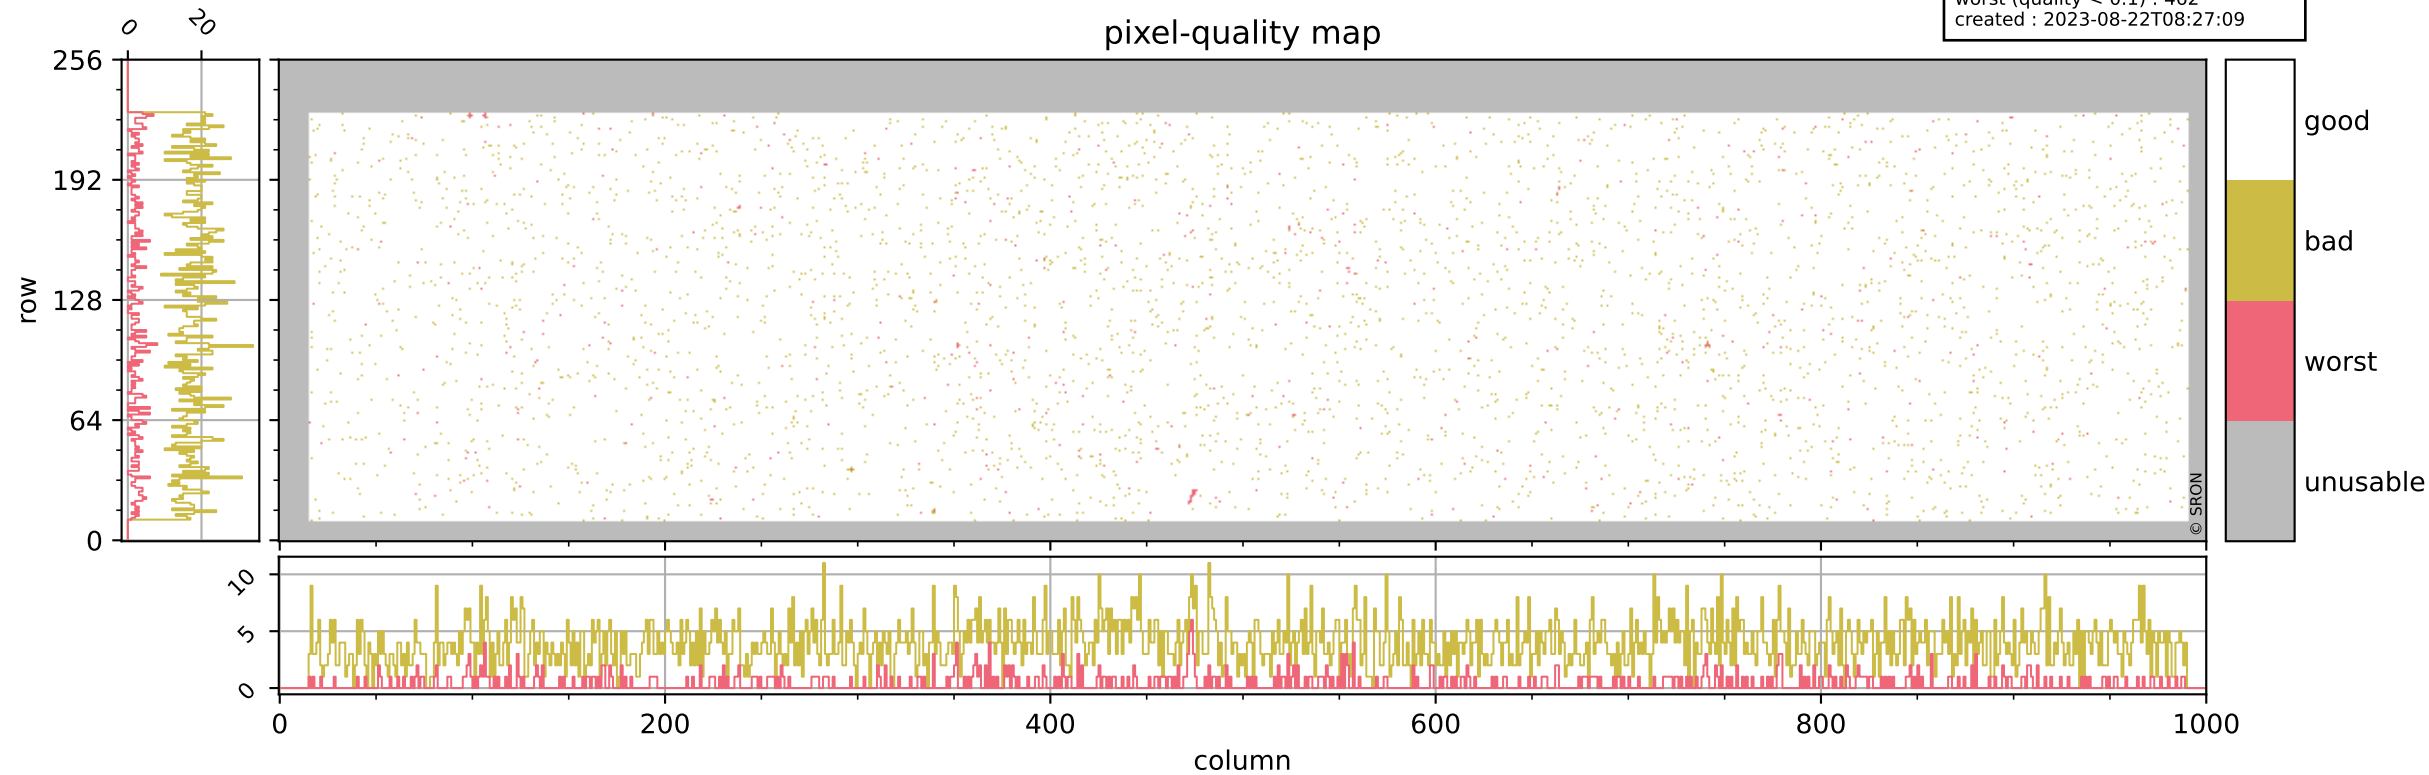

Tropomi SWIR pixel quality (official)

orbits : 19 in [20632, 20677]
coverage : 2021-10-06 / 2021-10-09
bad (quality < 0.8) : 3884
worst (quality < 0.1) : 462
created : 2023-08-22T08:27:09

pixel-quality map

Tropomi SWIR pixel quality (official)

orbits : 19 in [20632, 20677]
coverage : 2021-10-06 / 2021-10-09
bad (quality < 0.8) : 297
worst (quality < 0.1) : 113
created : 2023-08-22T08:27:09

pixel-quality map (dark)

Tropomi SWIR pixel quality (official)

orbits : 19 in [20632, 20677]
coverage : 2021-10-06 / 2021-10-09
bad (quality < 0.8) : 3628
worst (quality < 0.1) : 383
created : 2023-08-22T08:27:09

pixel-quality map (noise average)

Tropomi SWIR pixel quality (official)

orbits : 19 in [20632, 20677]
coverage : 2021-10-06 / 2021-10-09
created : 2023-08-22T08:27:09

Histograms of pixel-quality

Tropomi SWIR pixel quality (official) ground-tracks of Sentinel-5P