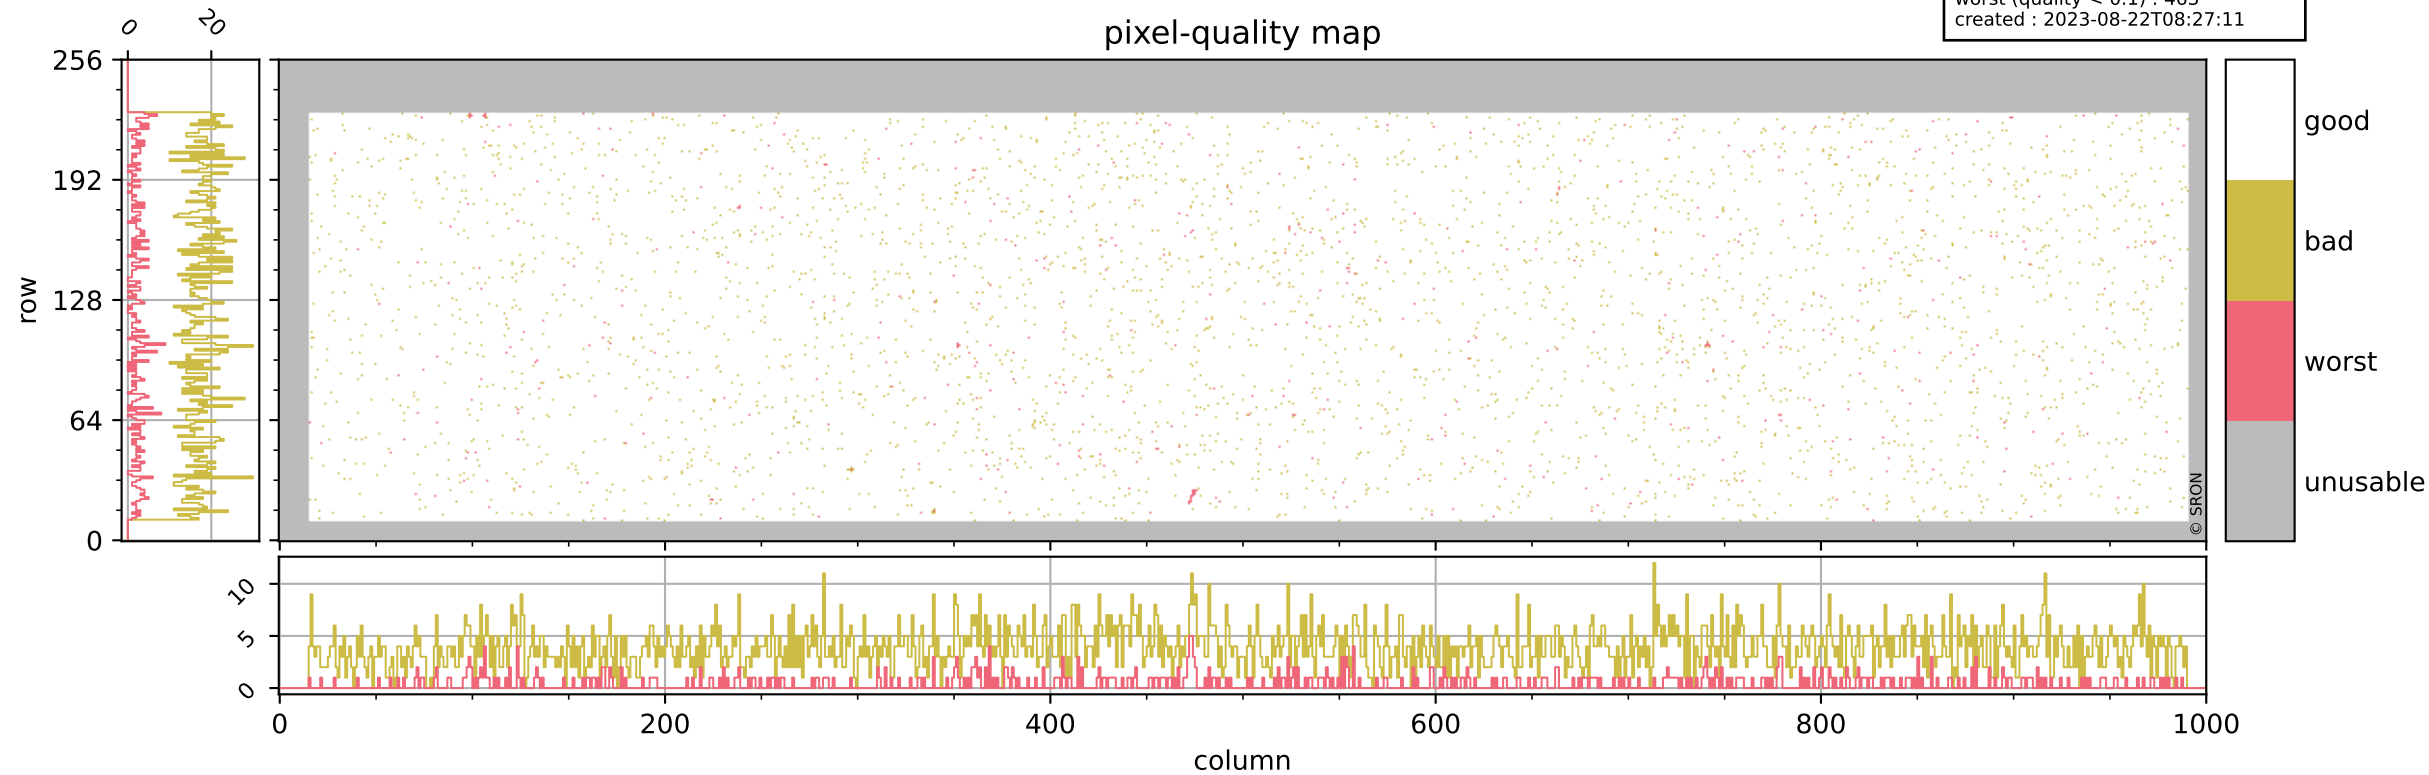

Tropomi SWIR pixel quality (official)

orbits : 18 in [20647, 20692]
coverage : 2021-10-07 / 2021-10-10
bad (quality < 0.8) : 3839
worst (quality < 0.1) : 463
created : 2023-08-22T08:27:11

pixel-quality map

Tropomi SWIR pixel quality (official)

orbits : 18 in [20647, 20692]
coverage : 2021-10-07 / 2021-10-10
bad (quality < 0.8) : 298
worst (quality < 0.1) : 113
created : 2023-08-22T08:27:11

pixel-quality map (dark)

Tropomi SWIR pixel quality (official)

orbits : 18 in [20647, 20692]
coverage : 2021-10-07 / 2021-10-10
bad (quality < 0.8) : 3589
worst (quality < 0.1) : 382
created : 2023-08-22T08:27:11

pixel-quality map (noise average)

Tropomi SWIR pixel quality (official)

orbits : 18 in [20647, 20692]
coverage : 2021-10-07 / 2021-10-10
created : 2023-08-22T08:27:12

Histograms of pixel-quality

Tropomi SWIR pixel quality (official) ground-tracks of Sentinel-5P