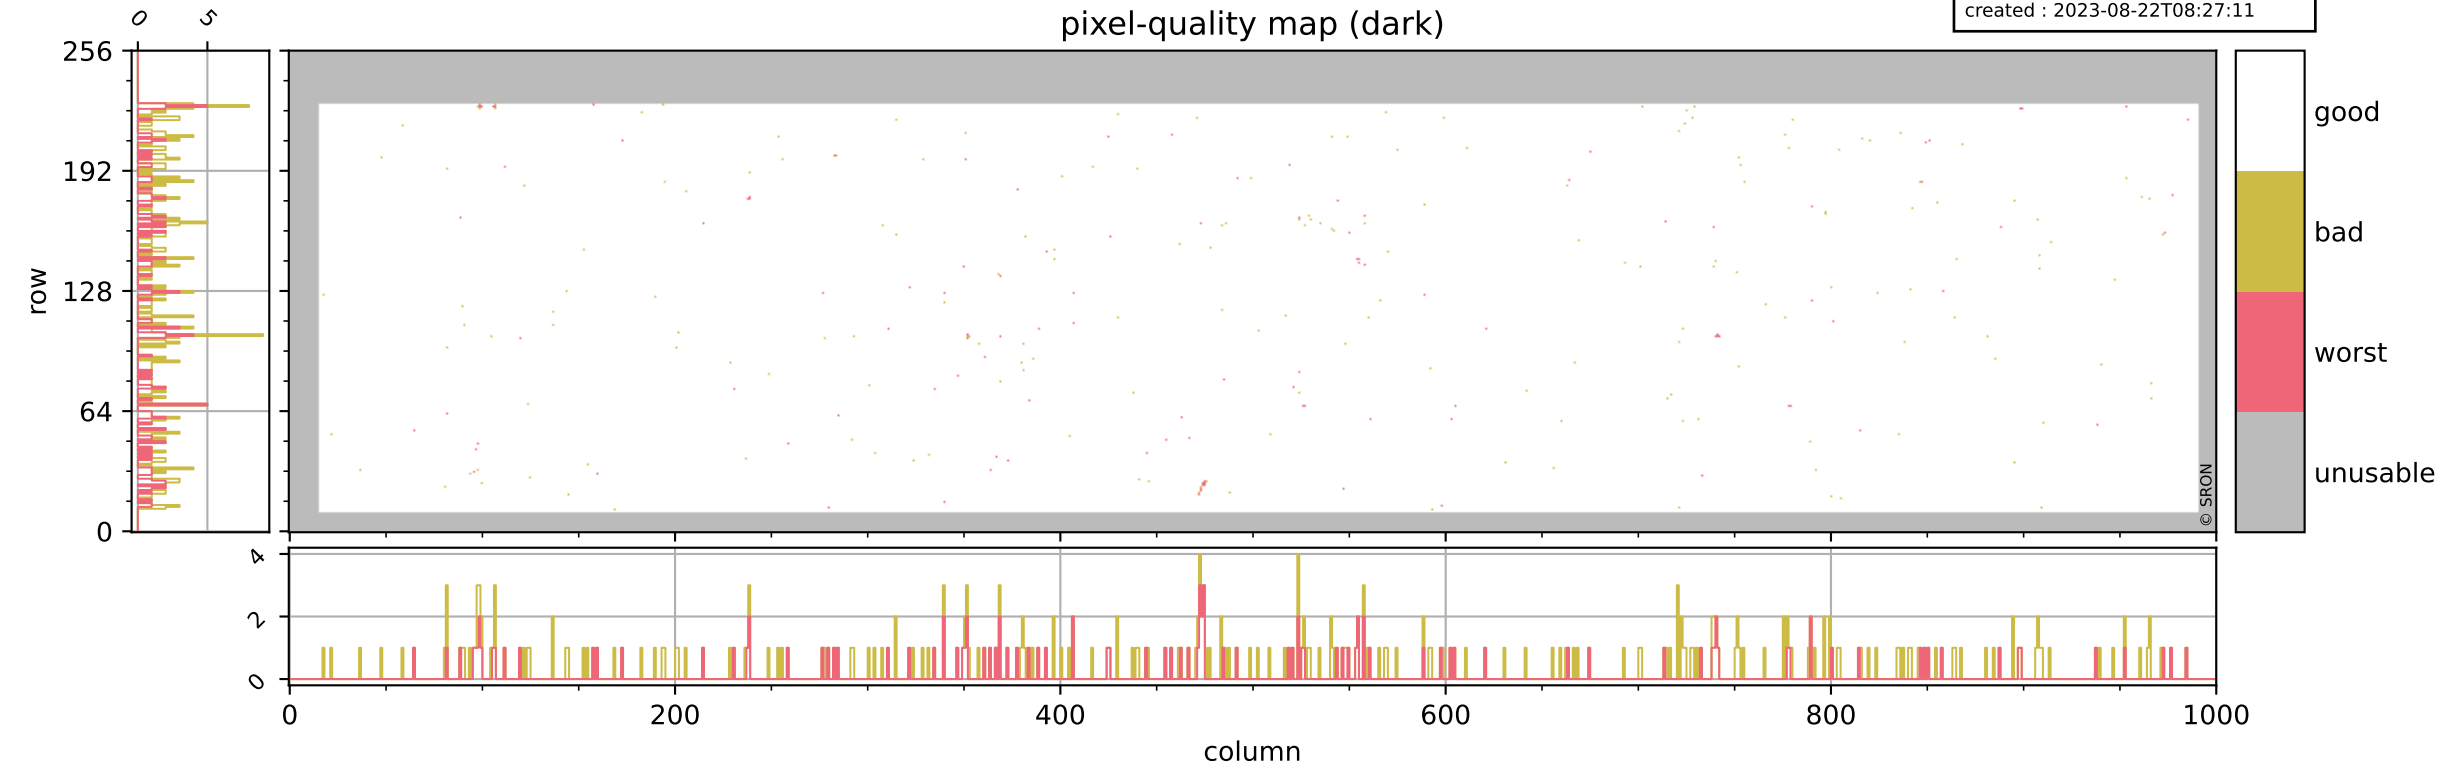

Tropomi SWIR pixel quality (official)

orbits : 18 in [20647, 20692]
coverage : 2021-10-07 / 2021-10-10
bad (quality < 0.8) : 3839
worst (quality < 0.1) : 463
created : 2023-08-22T08:27:11

pixel-quality map

Tropomi SWIR pixel quality (official)

orbits : 18 in [20647, 20692]
coverage : 2021-10-07 / 2021-10-10
bad (quality < 0.8) : 298
worst (quality < 0.1) : 113
created : 2023-08-22T08:27:11

pixel-quality map (dark)

Tropomi SWIR pixel quality (official)

orbits : 18 in [20647, 20692]
coverage : 2021-10-07 / 2021-10-10
bad (quality < 0.8) : 3589
worst (quality < 0.1) : 382
created : 2023-08-22T08:27:11

pixel-quality map (noise average)

Tropomi SWIR pixel quality (official)

orbits : 18 in [20647, 20692]
coverage : 2021-10-07 / 2021-10-10
created : 2023-08-22T08:27:12

Histograms of pixel-quality

Tropomi SWIR pixel quality (official) ground-tracks of Sentinel-5P