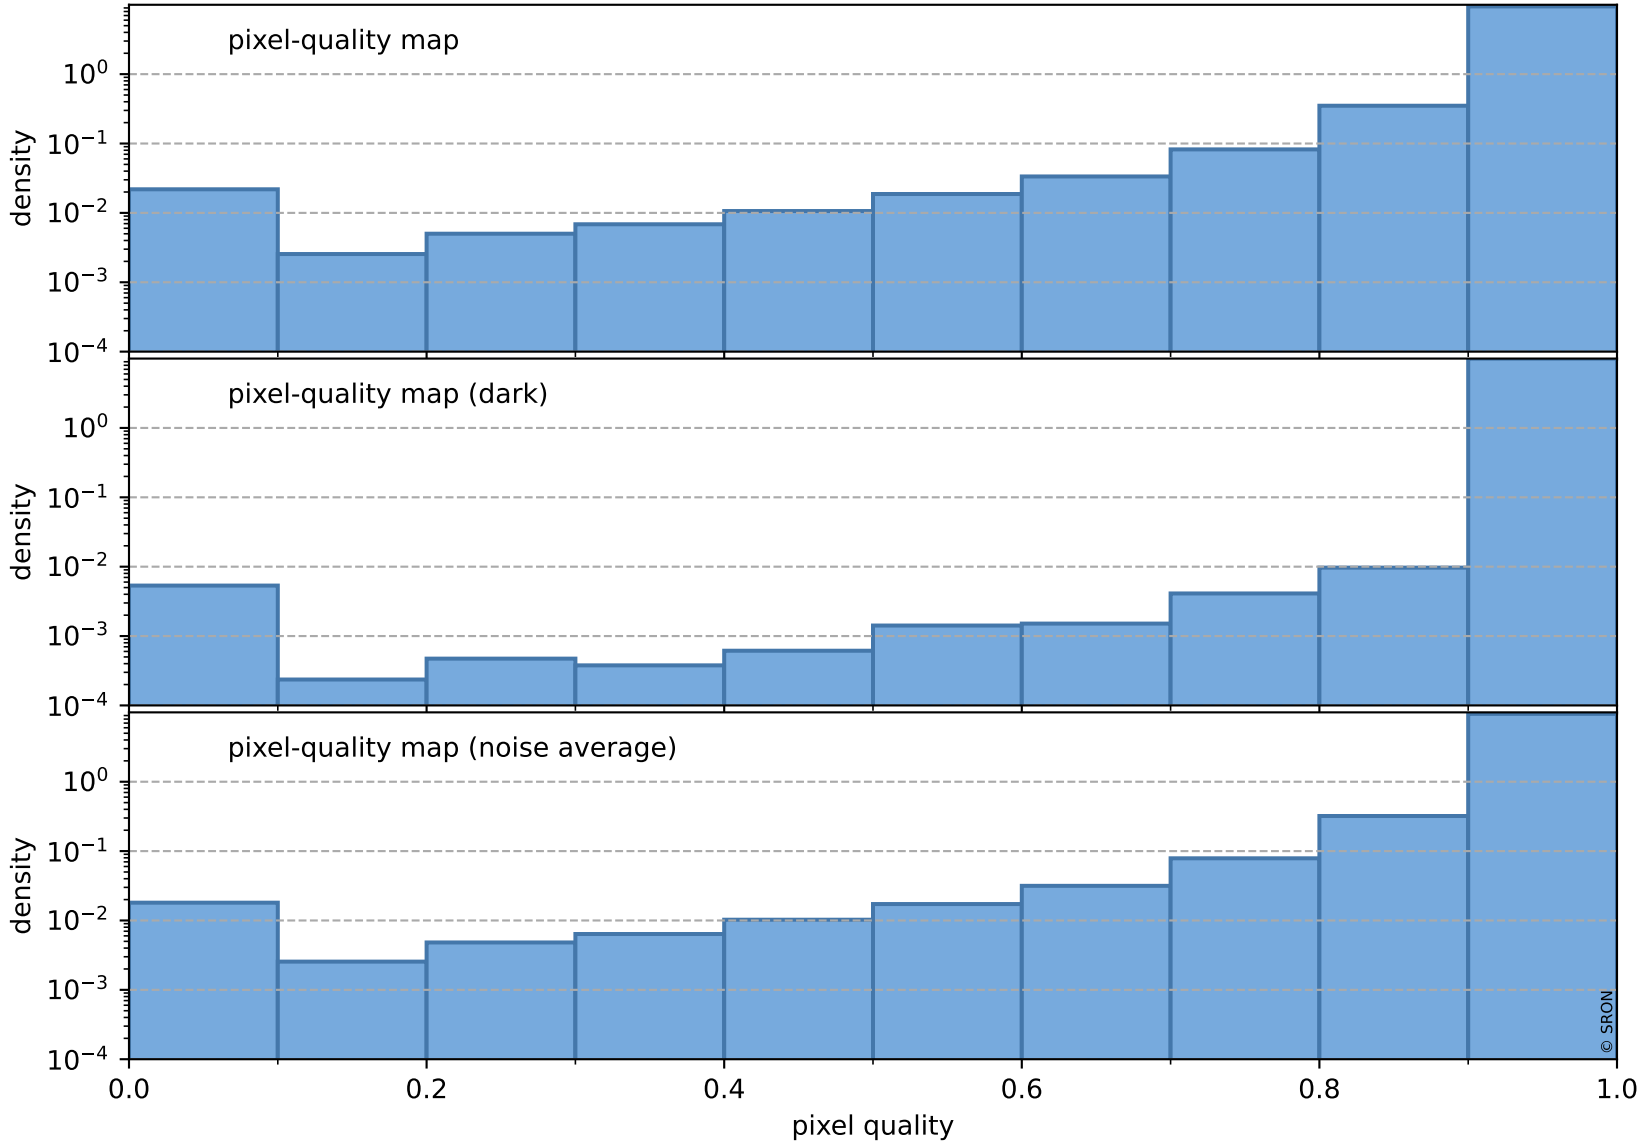

Tropomi SWIR pixel quality (official)

orbits : 18 in [20647, 20692]
coverage : 2021-10-07 / 2021-10-10
to good : 369
good to bad : 1698
to worst : 257
created : 2023-08-22T08:27:11

total quality compared with SWIR pixel-quality CKD

Tropomi SWIR pixel quality (official)

orbits : 18 in [20647, 20692]
coverage : 2021-10-07 / 2021-10-10
created : 2023-08-22T08:27:12

Histograms of pixel-quality

Tropomi SWIR pixel quality (official) ground-tracks of Sentinel-5P