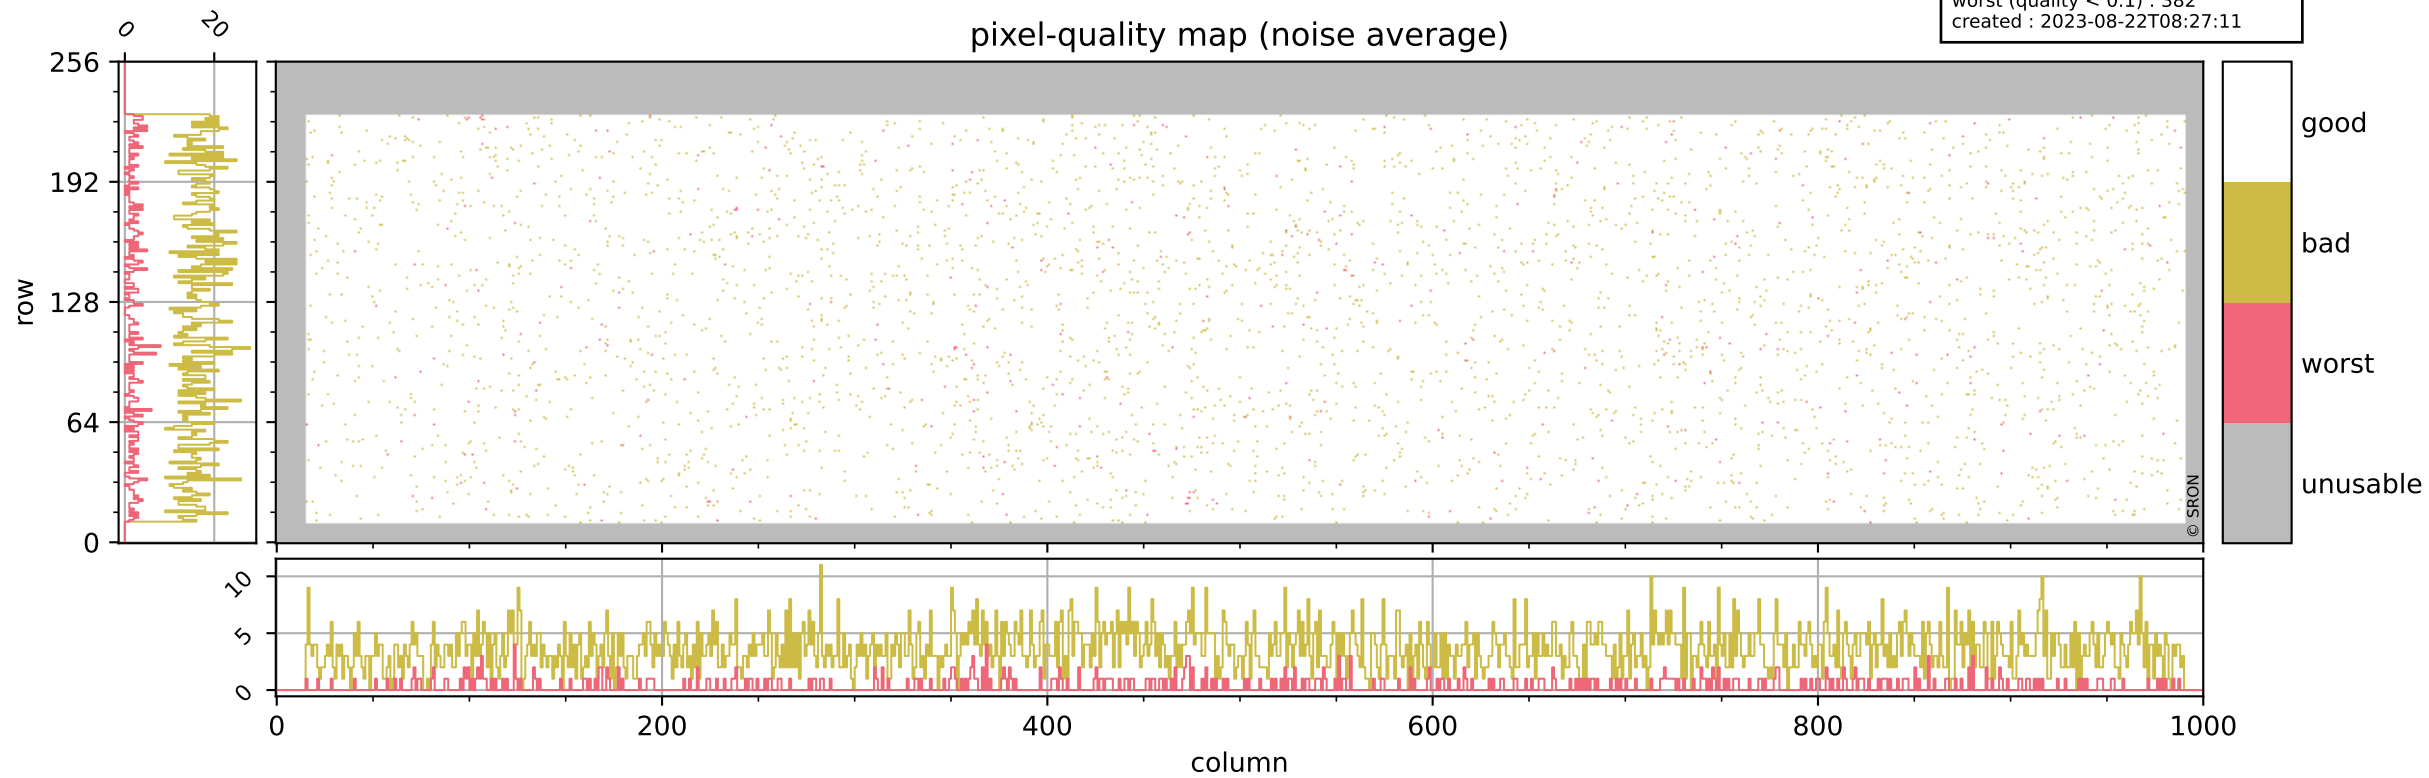

Tropomi SWIR pixel quality (official)

orbits : 18 in [20647, 20692]
coverage : 2021-10-07 / 2021-10-10
bad (quality < 0.8) : 298
worst (quality < 0.1) : 113
created : 2023-08-22T08:27:11

pixel-quality map (dark)

Tropomi SWIR pixel quality (official)

orbits : 18 in [20647, 20692]
coverage : 2021-10-07 / 2021-10-10
bad (quality < 0.8) : 3589
worst (quality < 0.1) : 382
created : 2023-08-22T08:27:11

pixel-quality map (noise average)

Tropomi SWIR pixel quality (official)

orbits : 18 in [20647, 20692]
coverage : 2021-10-07 / 2021-10-10
to good : 369
good to bad : 1698
to worst : 257
created : 2023-08-22T08:27:11

total quality compared with SWIR pixel-quality CKD

Tropomi SWIR pixel quality (official)

orbits : 18 in [20647, 20692]
coverage : 2021-10-07 / 2021-10-10
created : 2023-08-22T08:27:12

Histograms of pixel-quality

Tropomi SWIR pixel quality (official) ground-tracks of Sentinel-5P