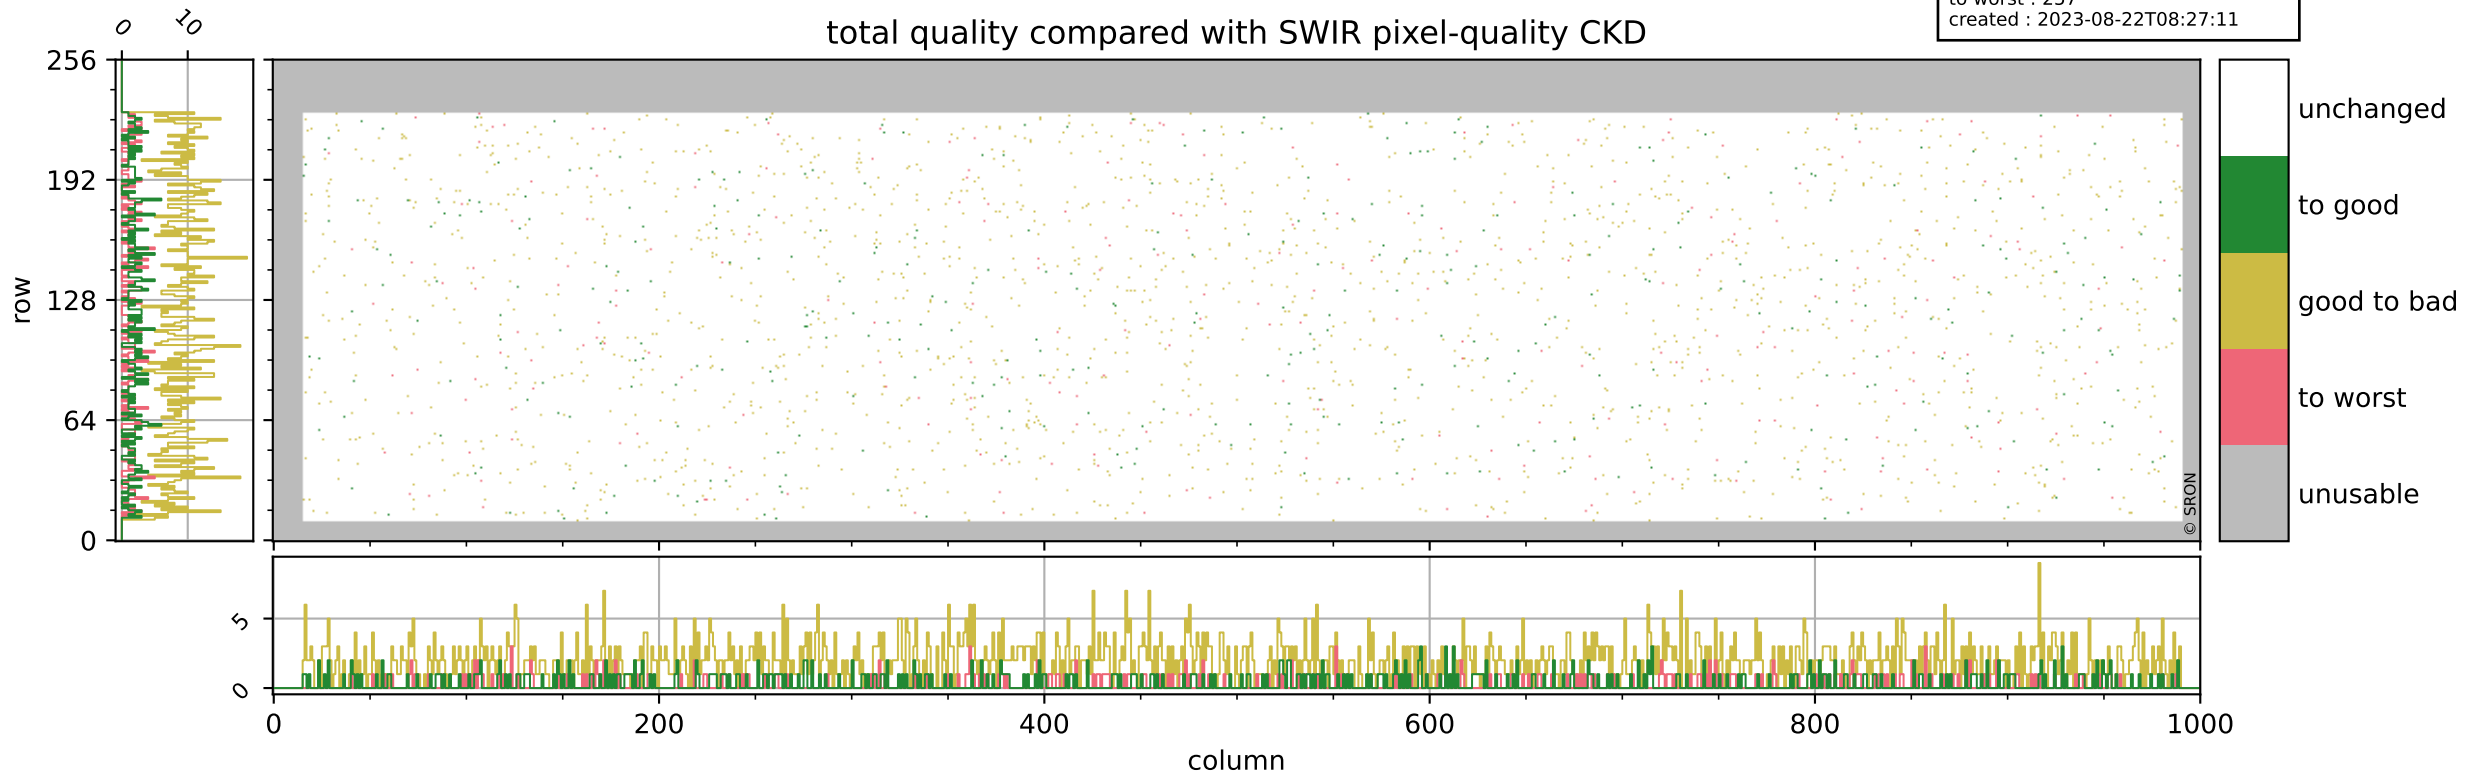

Tropomi SWIR pixel quality (official)

orbits : 18 in [20647, 20692]
coverage : 2021-10-07 / 2021-10-10
bad (quality < 0.8) : 298
worst (quality < 0.1) : 113
created : 2023-08-22T08:27:11

pixel-quality map (dark)

Tropomi SWIR pixel quality (official)

orbits : 18 in [20647, 20692]
coverage : 2021-10-07 / 2021-10-10
bad (quality < 0.8) : 3589
worst (quality < 0.1) : 382
created : 2023-08-22T08:27:11

pixel-quality map (noise average)

Tropomi SWIR pixel quality (official)

orbits : 18 in [20647, 20692]
coverage : 2021-10-07 / 2021-10-10
to good : 369
good to bad : 1698
to worst : 257
created : 2023-08-22T08:27:11

total quality compared with SWIR pixel-quality CKD

Tropomi SWIR pixel quality (official)

orbits : 18 in [20647, 20692]
coverage : 2021-10-07 / 2021-10-10
created : 2023-08-22T08:27:12

Histograms of pixel-quality

Tropomi SWIR pixel quality (official) ground-tracks of Sentinel-5P