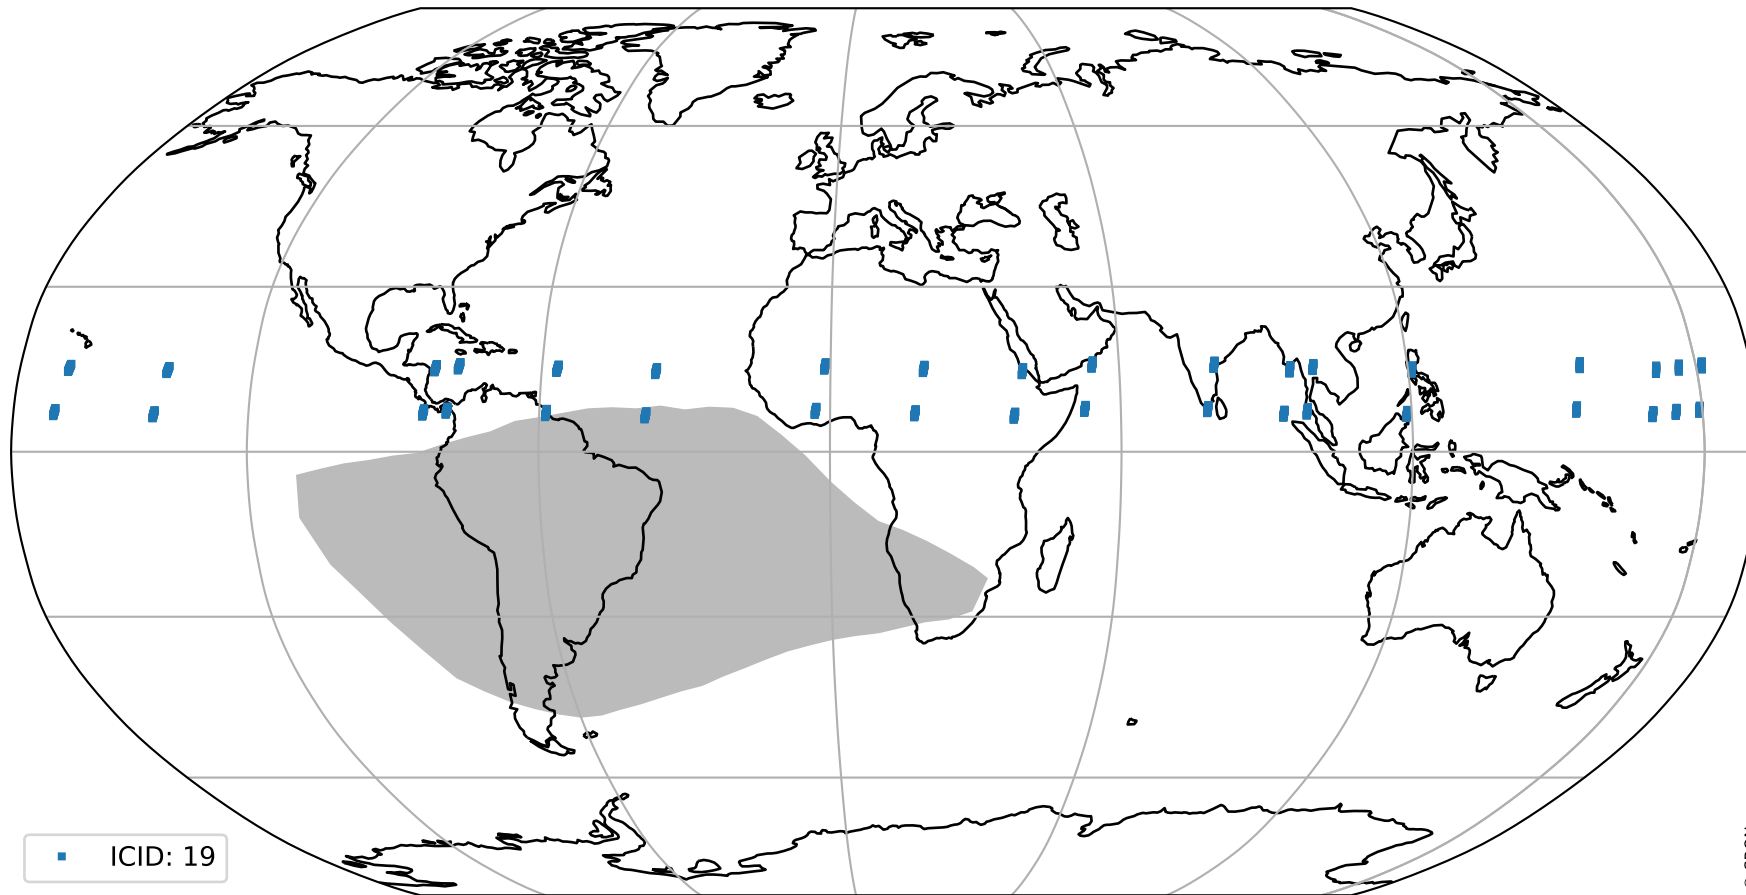

Tropomi SWIR pixel quality (official)

orbits : 18 in [20647, 20692]
coverage : 2021-10-07 / 2021-10-10
to good : 369
good to bad : 1698
to worst : 257
created : 2023-08-22T08:27:11

total quality compared with SWIR pixel-quality CKD

Tropomi SWIR pixel quality (official)

orbits : 18 in [20647, 20692]
coverage : 2021-10-07 / 2021-10-10
created : 2023-08-22T08:27:12

Histograms of pixel-quality

Tropomi SWIR pixel quality (official) ground-tracks of Sentinel-5P

orbits : 18 in [20647, 20692]
coverage : 2021-10-07 / 2021-10-10
created : 2023-08-22T08:27:12

■ ICID: 19

Tropomi SWIR pixel quality (official)

orbits : [2827, 20692]
coverage : 2018-04-30 / 2021-10-10
created : 2023-08-22T08:27:12