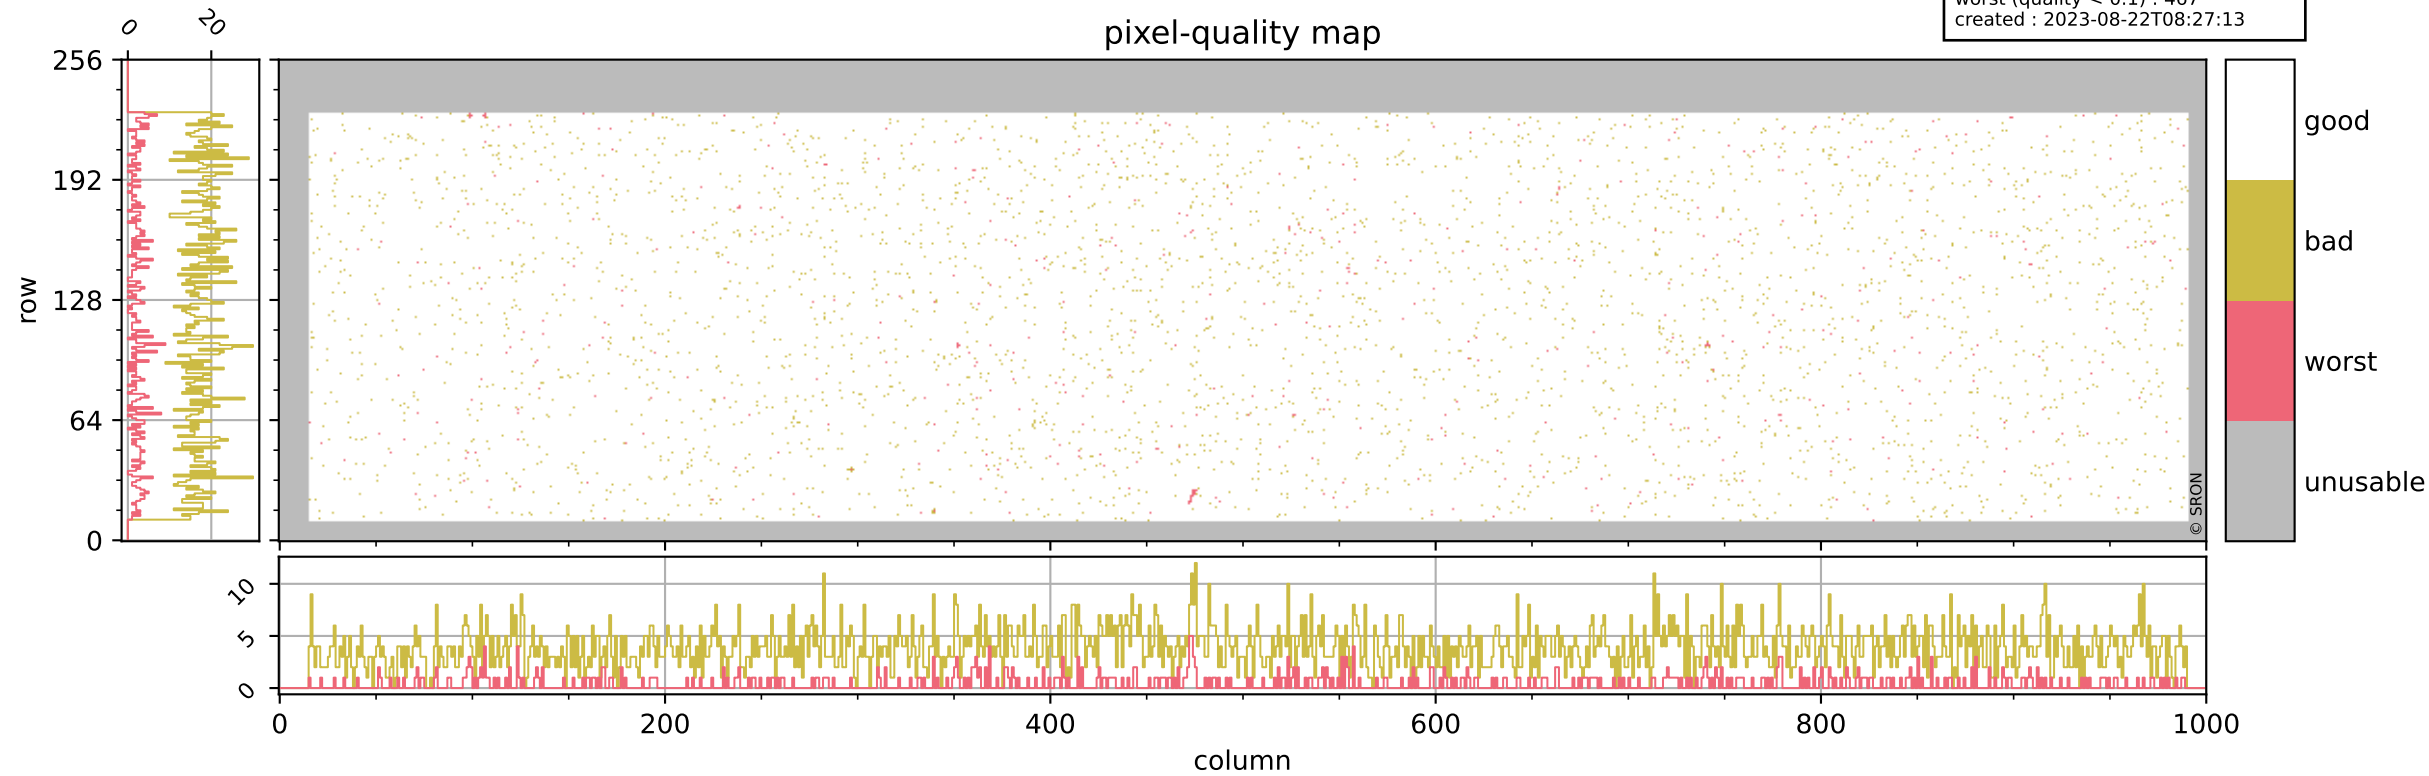

Tropomi SWIR pixel quality (official)

orbits : 19 in [20662, 20707]
coverage : 2021-10-08 / 2021-10-11
bad (quality < 0.8) : 3819
worst (quality < 0.1) : 467
created : 2023-08-22T08:27:13

pixel-quality map

Tropomi SWIR pixel quality (official)

orbits : 19 in [20662, 20707]
coverage : 2021-10-08 / 2021-10-11
bad (quality < 0.8) : 297
worst (quality < 0.1) : 113
created : 2023-08-22T08:27:13

pixel-quality map (dark)

Tropomi SWIR pixel quality (official)

orbits : 19 in [20662, 20707]
coverage : 2021-10-08 / 2021-10-11
bad (quality < 0.8) : 3565
worst (quality < 0.1) : 386
created : 2023-08-22T08:27:14

pixel-quality map (noise average)

Tropomi SWIR pixel quality (official)

orbits : 19 in [20662, 20707]
coverage : 2021-10-08 / 2021-10-11
created : 2023-08-22T08:27:14

Histograms of pixel-quality

Tropomi SWIR pixel quality (official) ground-tracks of Sentinel-5P