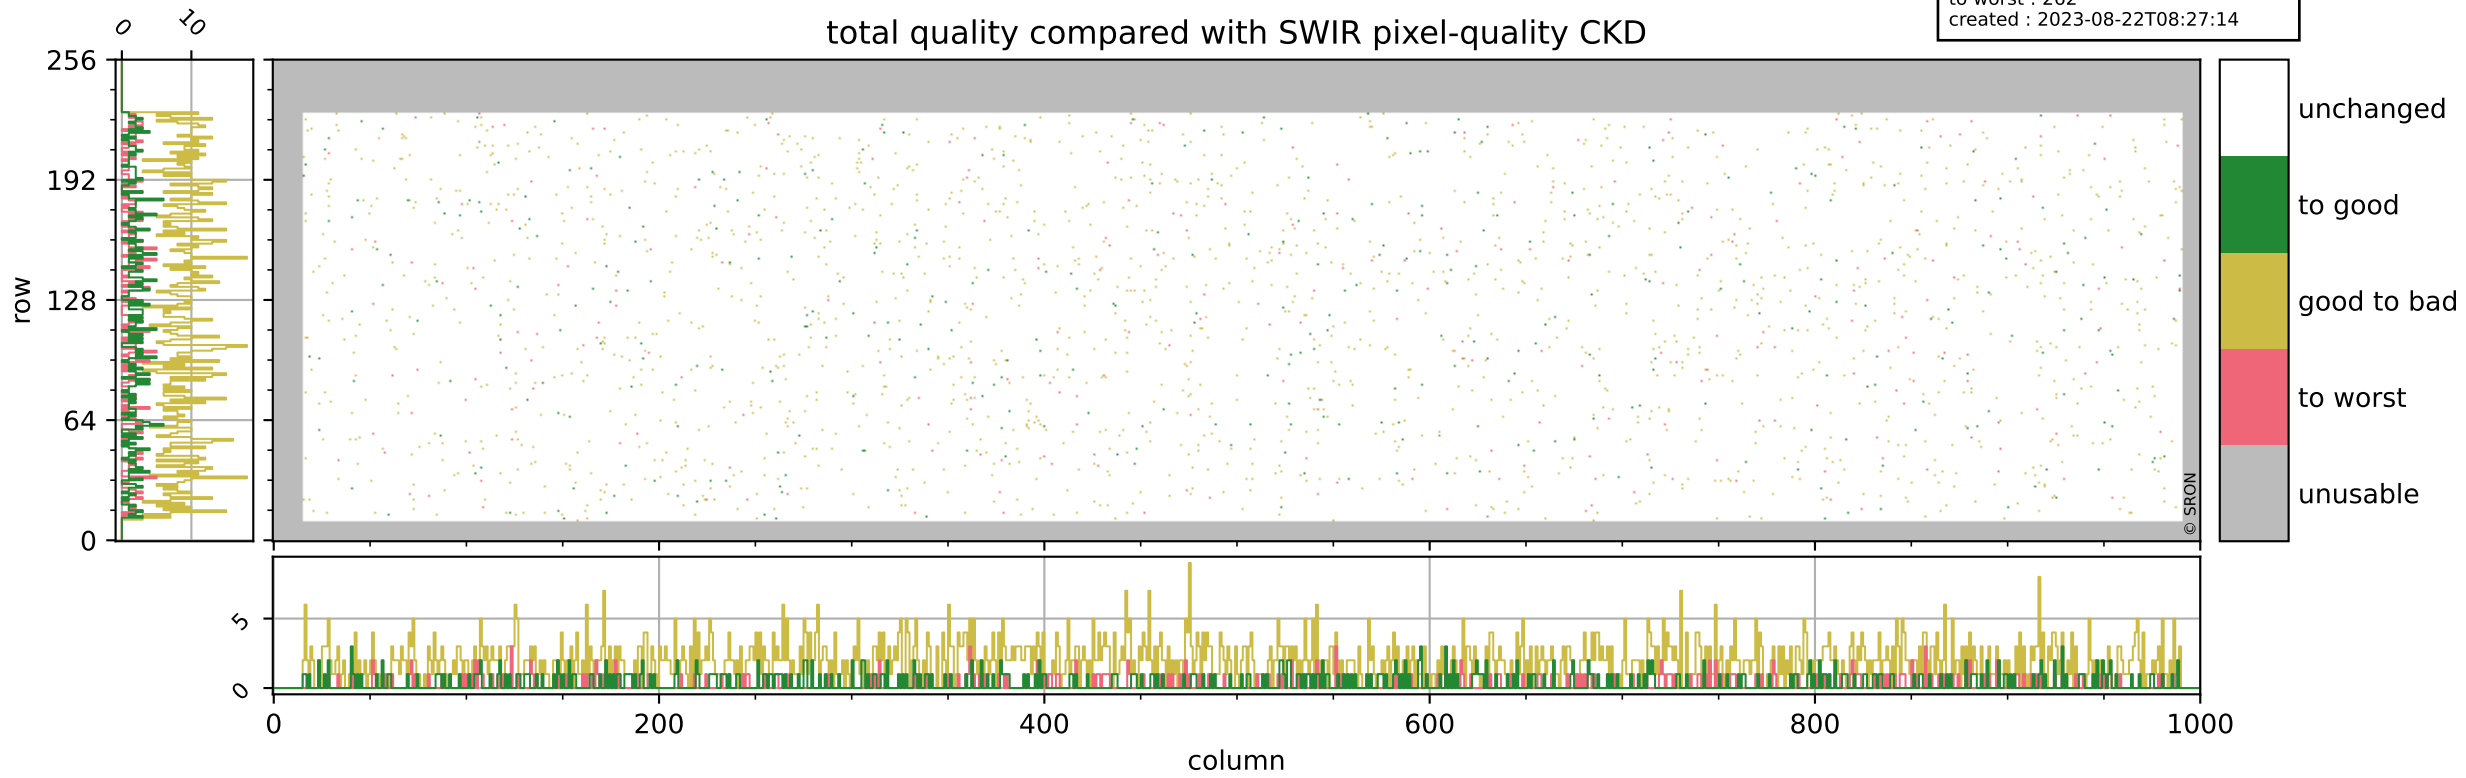

Tropomi SWIR pixel quality (official)

orbits : 19 in [20662, 20707]
coverage : 2021-10-08 / 2021-10-11
bad (quality < 0.8) : 3565
worst (quality < 0.1) : 386
created : 2023-08-22T08:27:14

pixel-quality map (noise average)

Tropomi SWIR pixel quality (official)

orbits : 19 in [20662, 20707]
coverage : 2021-10-08 / 2021-10-11
to good : 371
good to bad : 1675
to worst : 262
created : 2023-08-22T08:27:14

total quality compared with SWIR pixel-quality CKD

Tropomi SWIR pixel quality (official)

orbits : 19 in [20662, 20707]
coverage : 2021-10-08 / 2021-10-11
created : 2023-08-22T08:27:14

Histograms of pixel-quality

Tropomi SWIR pixel quality (official) ground-tracks of Sentinel-5P

orbits : 19 in [20662, 20707]
coverage : 2021-10-08 / 2021-10-11
created : 2023-08-22T08:27:15

Tropomi SWIR pixel quality (official)

orbits : [2827, 20707]
coverage : 2018-04-30 / 2021-10-11
created : 2023-08-22T08:27:15