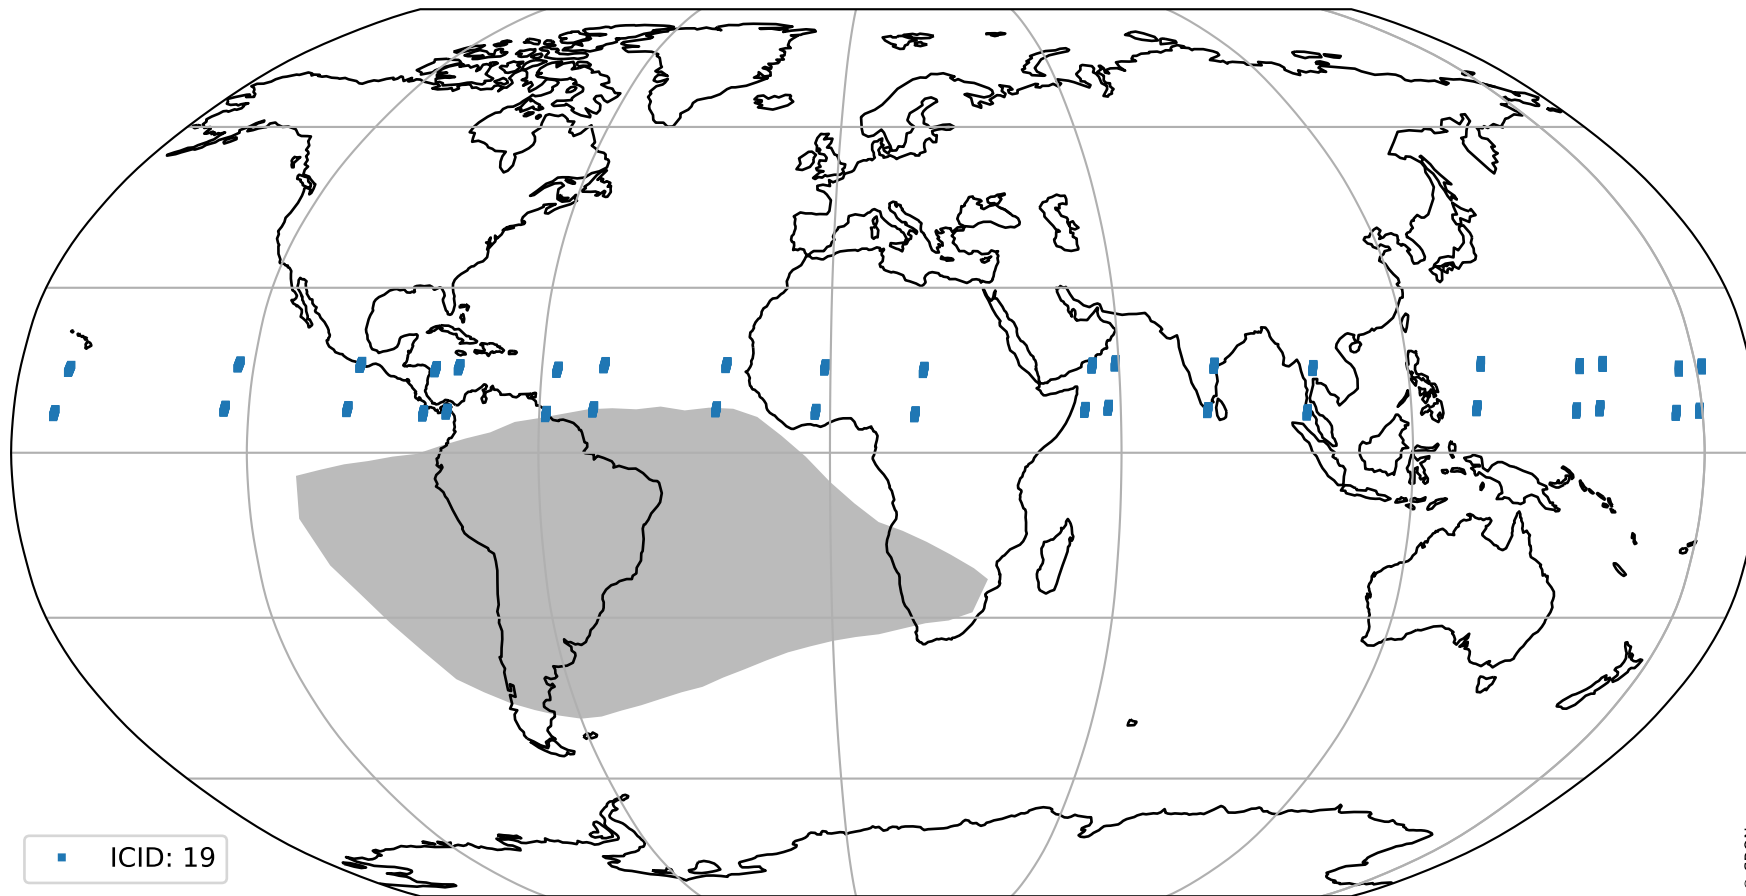

Tropomi SWIR pixel quality (official)

orbits : 19 in [20662, 20707]
coverage : 2021-10-08 / 2021-10-11
created : 2023-08-22T08:27:14

Histograms of pixel-quality

Tropomi SWIR pixel quality (official) ground-tracks of Sentinel-5P

orbits : 19 in [20662, 20707]
coverage : 2021-10-08 / 2021-10-11
created : 2023-08-22T08:27:15

Tropomi SWIR pixel quality (official)

orbits : [2827, 20707]
coverage : 2018-04-30 / 2021-10-11
created : 2023-08-22T08:27:15