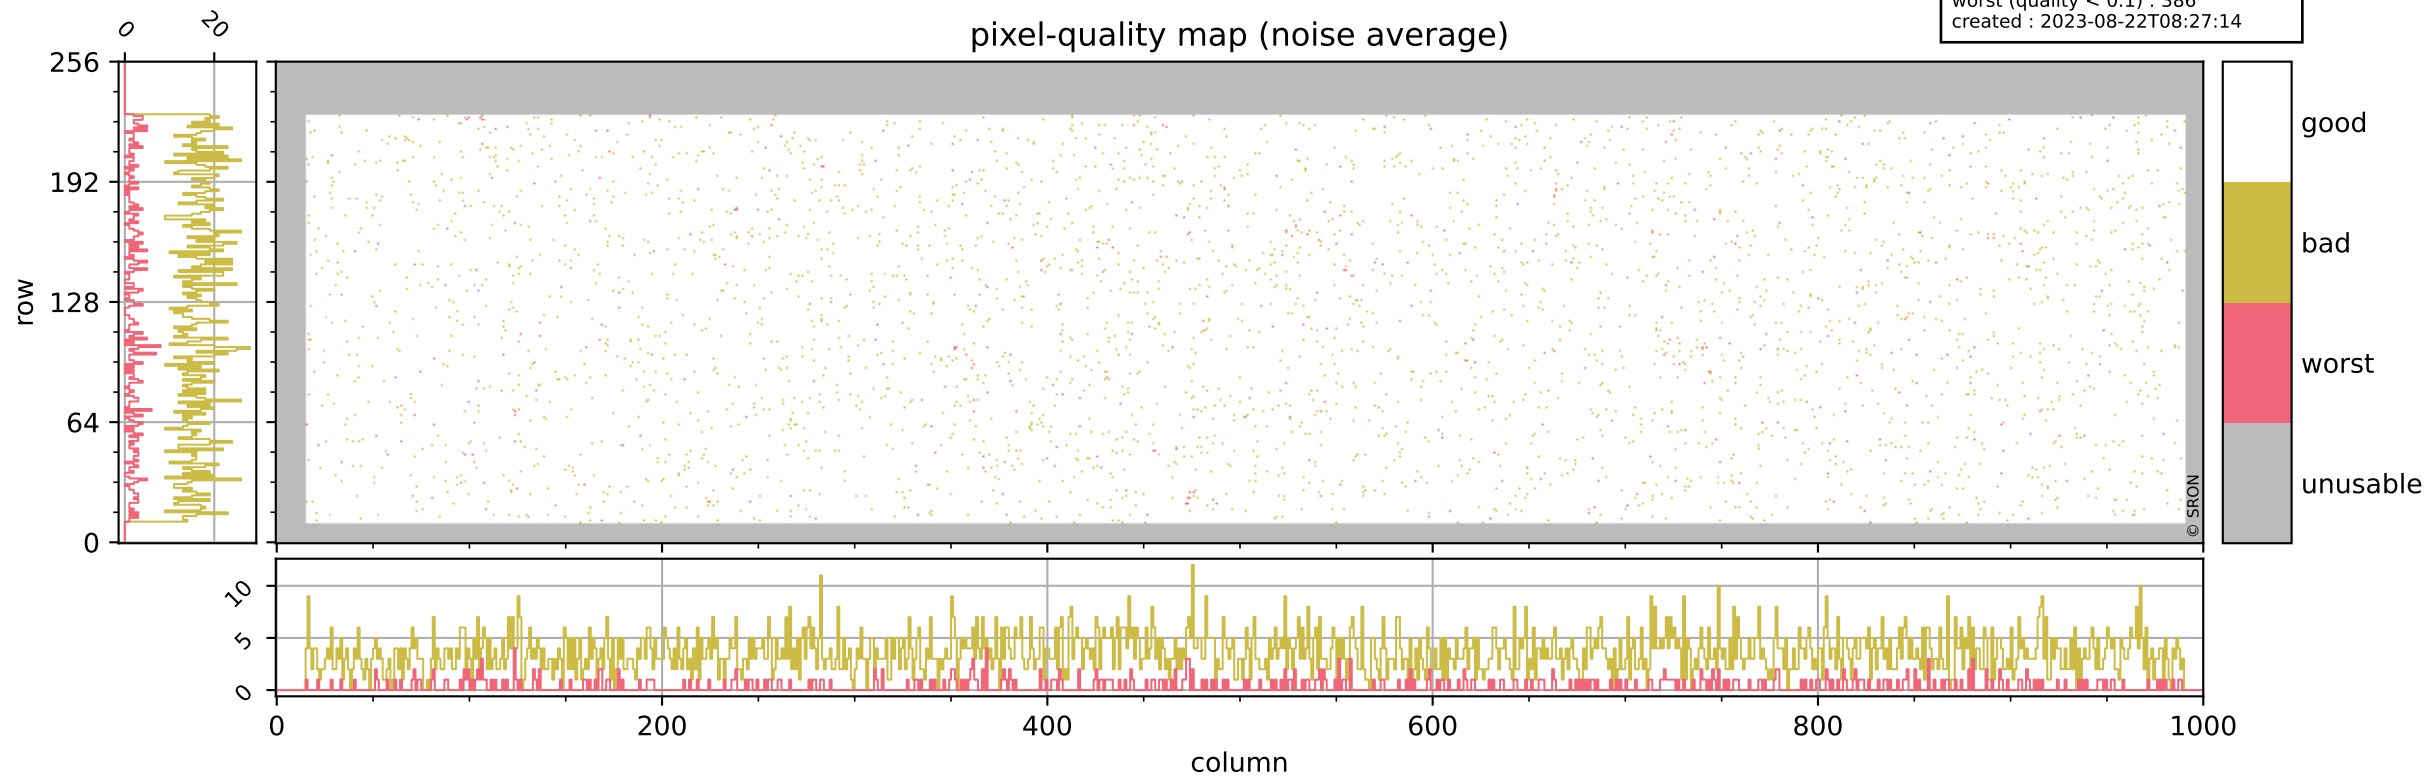

Tropomi SWIR pixel quality (official)

orbits : 19 in [20662, 20707]
coverage : 2021-10-08 / 2021-10-11
bad (quality < 0.8) : 297
worst (quality < 0.1) : 113
created : 2023-08-22T08:27:13

pixel-quality map (dark)

Tropomi SWIR pixel quality (official)

orbits : 19 in [20662, 20707]
coverage : 2021-10-08 / 2021-10-11
bad (quality < 0.8) : 3565
worst (quality < 0.1) : 386
created : 2023-08-22T08:27:14

pixel-quality map (noise average)

Tropomi SWIR pixel quality (official)

orbits : 19 in [20662, 20707]
coverage : 2021-10-08 / 2021-10-11
to good : 371
good to bad : 1675
to worst : 262
created : 2023-08-22T08:27:14

total quality compared with SWIR pixel-quality CKD

Tropomi SWIR pixel quality (official)

orbits : 19 in [20662, 20707]
coverage : 2021-10-08 / 2021-10-11
created : 2023-08-22T08:27:14

Histograms of pixel-quality

Tropomi SWIR pixel quality (official) ground-tracks of Sentinel-5P