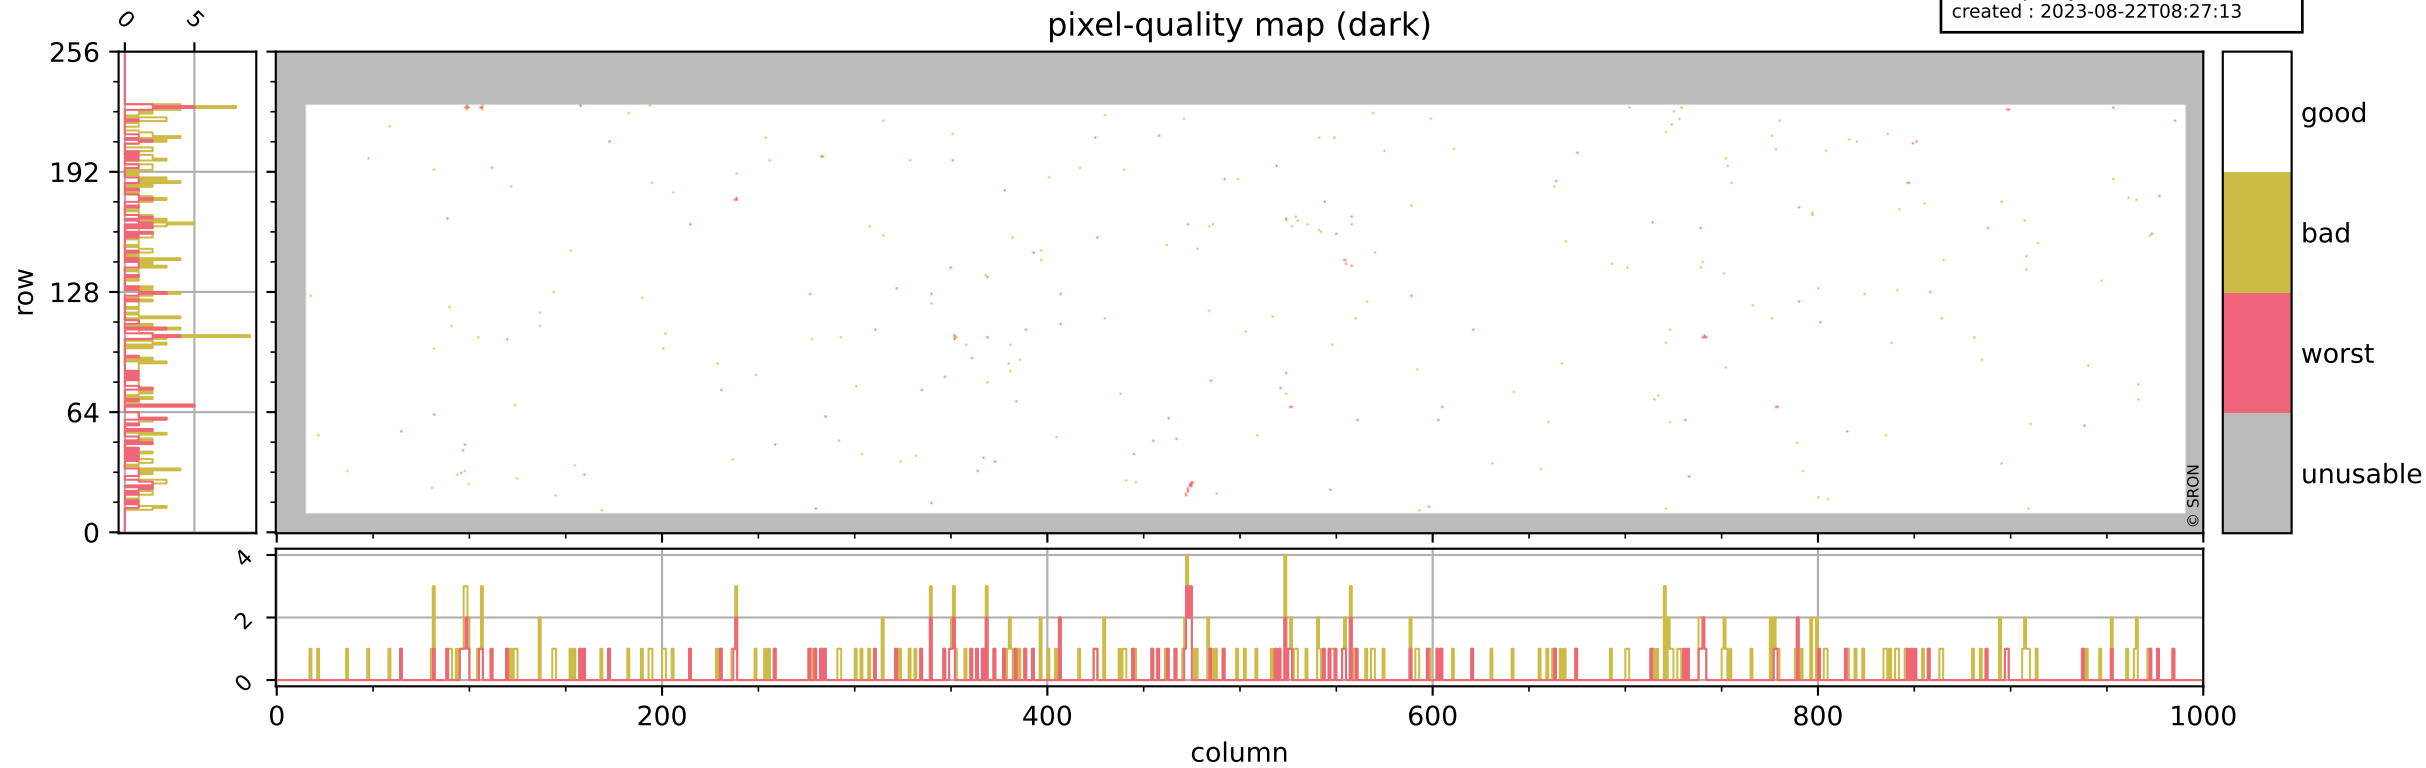

Tropomi SWIR pixel quality (official)

orbits : 19 in [20662, 20707]
coverage : 2021-10-08 / 2021-10-11
bad (quality < 0.8) : 3819
worst (quality < 0.1) : 467
created : 2023-08-22T08:27:13

pixel-quality map

Tropomi SWIR pixel quality (official)

orbits : 19 in [20662, 20707]
coverage : 2021-10-08 / 2021-10-11
bad (quality < 0.8) : 297
worst (quality < 0.1) : 113
created : 2023-08-22T08:27:13

pixel-quality map (dark)

Tropomi SWIR pixel quality (official)

orbits : 19 in [20662, 20707]
coverage : 2021-10-08 / 2021-10-11
bad (quality < 0.8) : 3565
worst (quality < 0.1) : 386
created : 2023-08-22T08:27:14

pixel-quality map (noise average)

Tropomi SWIR pixel quality (official)

orbits : 19 in [20662, 20707]
coverage : 2021-10-08 / 2021-10-11
created : 2023-08-22T08:27:14

Histograms of pixel-quality

Tropomi SWIR pixel quality (official) ground-tracks of Sentinel-5P