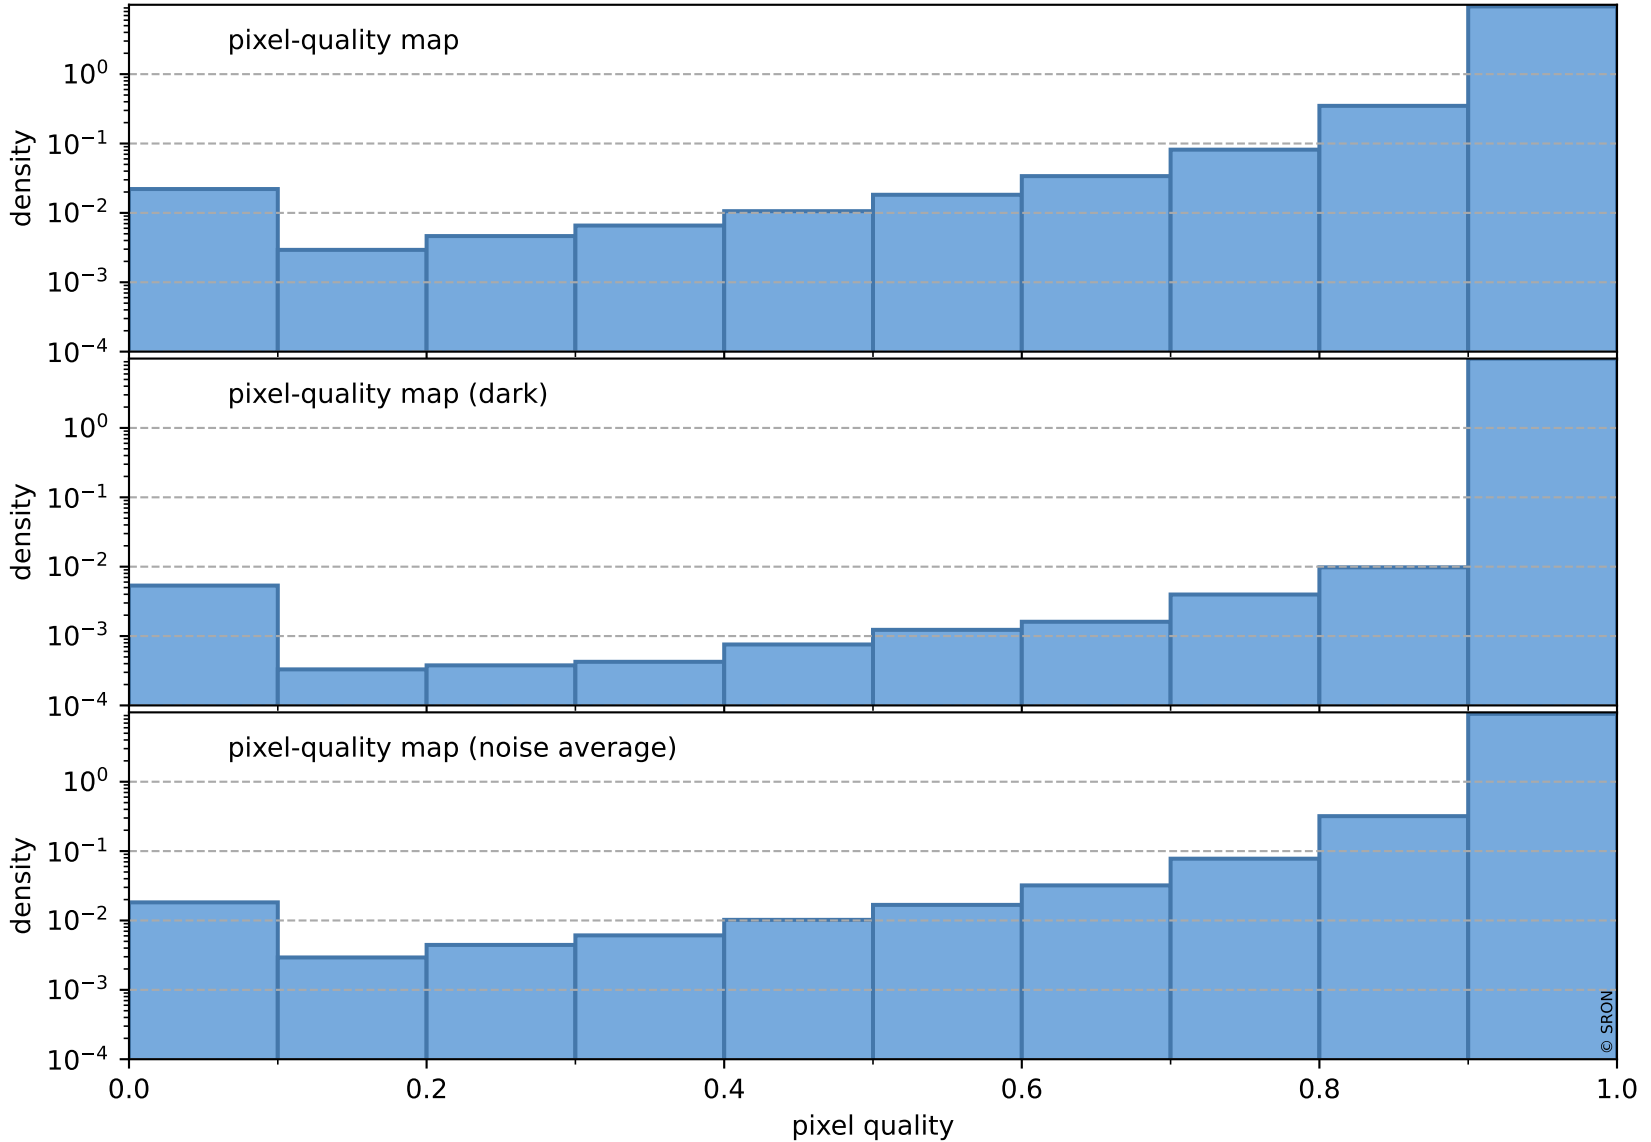

Tropomi SWIR pixel quality (official)

orbits : 19 in [20662, 20707]
coverage : 2021-10-08 / 2021-10-11
to good : 371
good to bad : 1675
to worst : 262
created : 2023-08-22T08:27:14

total quality compared with SWIR pixel-quality CKD

Tropomi SWIR pixel quality (official)

orbits : 19 in [20662, 20707]
coverage : 2021-10-08 / 2021-10-11
created : 2023-08-22T08:27:14

Histograms of pixel-quality

Tropomi SWIR pixel quality (official) ground-tracks of Sentinel-5P

orbits : 19 in [20662, 20707]
coverage : 2021-10-08 / 2021-10-11
created : 2023-08-22T08:27:15

Tropomi SWIR pixel quality (official)

orbits : [2827, 20707]
coverage : 2018-04-30 / 2021-10-11
created : 2023-08-22T08:27:15