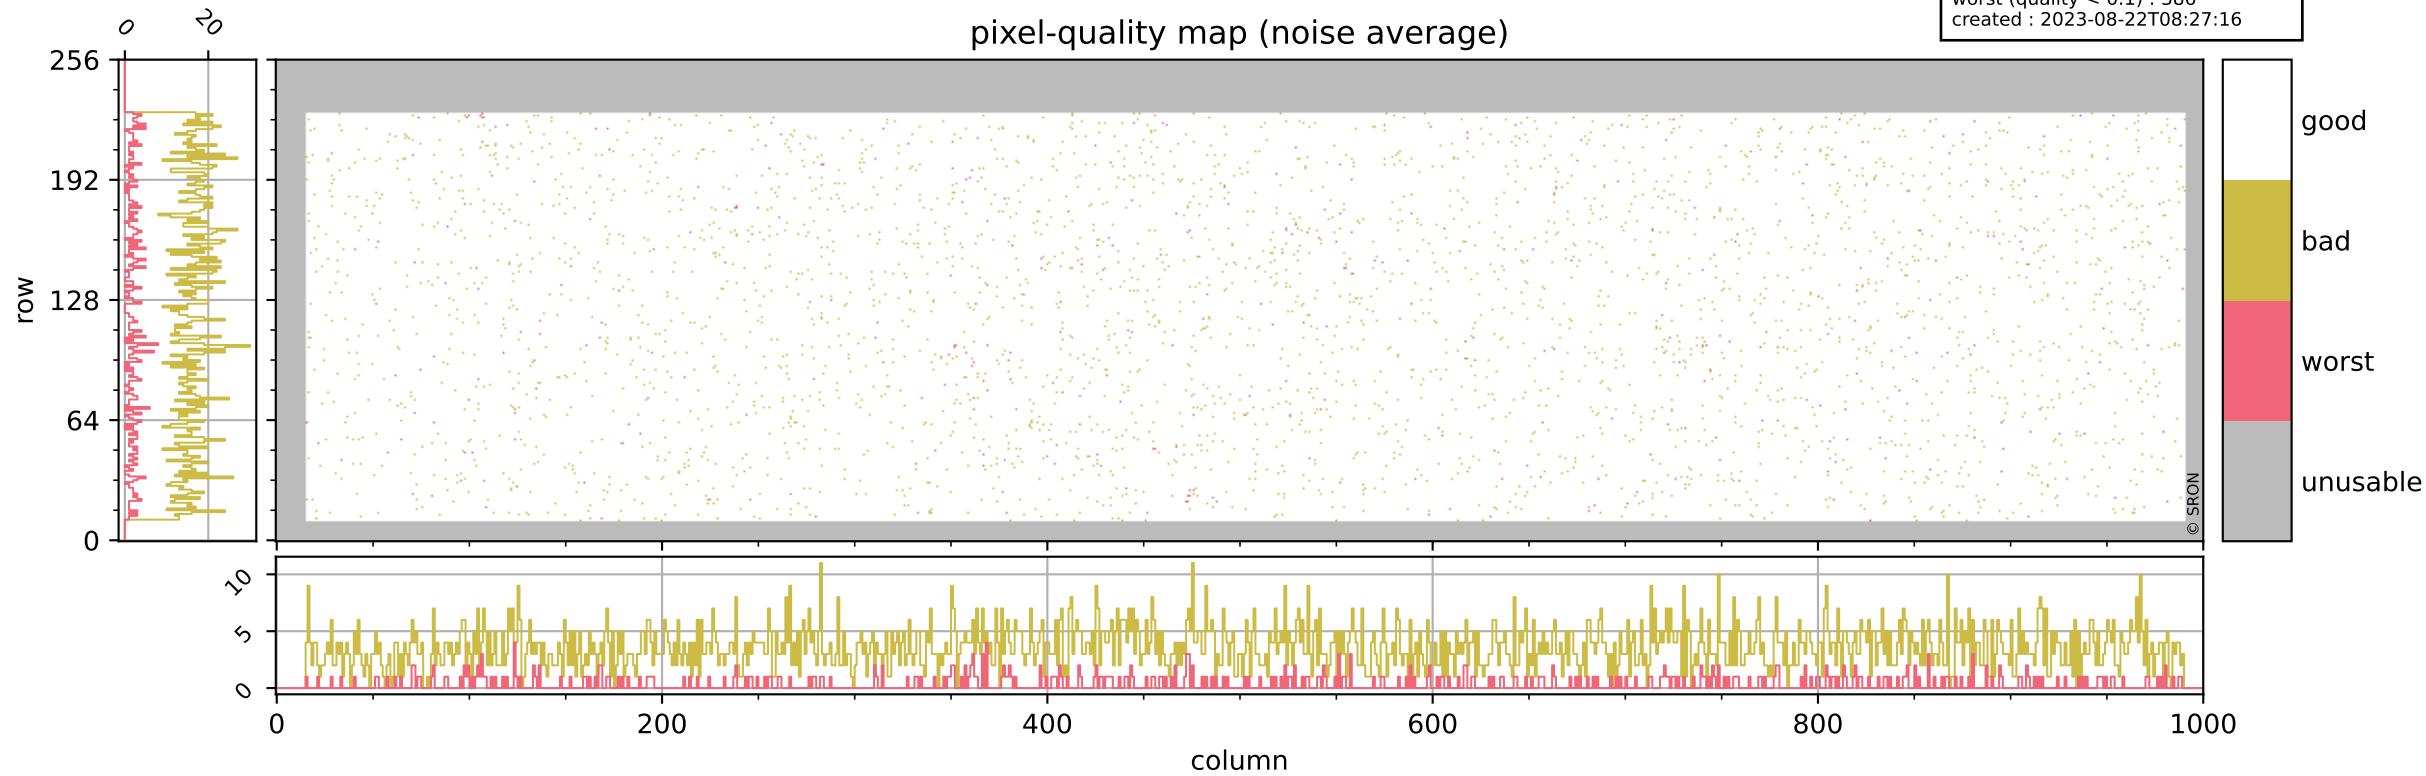

orbits : 19 in [20677, 20722]
coverage : 2021-10-10 / 2021-10-12
bad (quality < 0.8) : 298
worst (quality < 0.1) : 113
created : 2023-08-22T08:27:16

pixel-quality map (dark)

Tropomi SWIR pixel quality (official)

orbits : 19 in [20677, 20722]
coverage : 2021-10-10 / 2021-10-12
bad (quality < 0.8) : 3547
worst (quality < 0.1) : 386
created : 2023-08-22T08:27:16

pixel-quality map (noise average)

Tropomi SWIR pixel quality (official)

orbits : 19 in [20677, 20722]
coverage : 2021-10-10 / 2021-10-12
to good : 375
good to bad : 1659
to worst : 264
created : 2023-08-22T08:27:16

total quality compared with SWIR pixel-quality CKD

Tropomi SWIR pixel quality (official)

orbits : 19 in [20677, 20722]
coverage : 2021-10-10 / 2021-10-12
created : 2023-08-22T08:27:17

Histograms of pixel-quality

Tropomi SWIR pixel quality (official) ground-tracks of Sentinel-5P

orbits : 19 in [20677, 20722]
coverage : 2021-10-10 / 2021-10-12
created : 2023-08-22T08:27:17