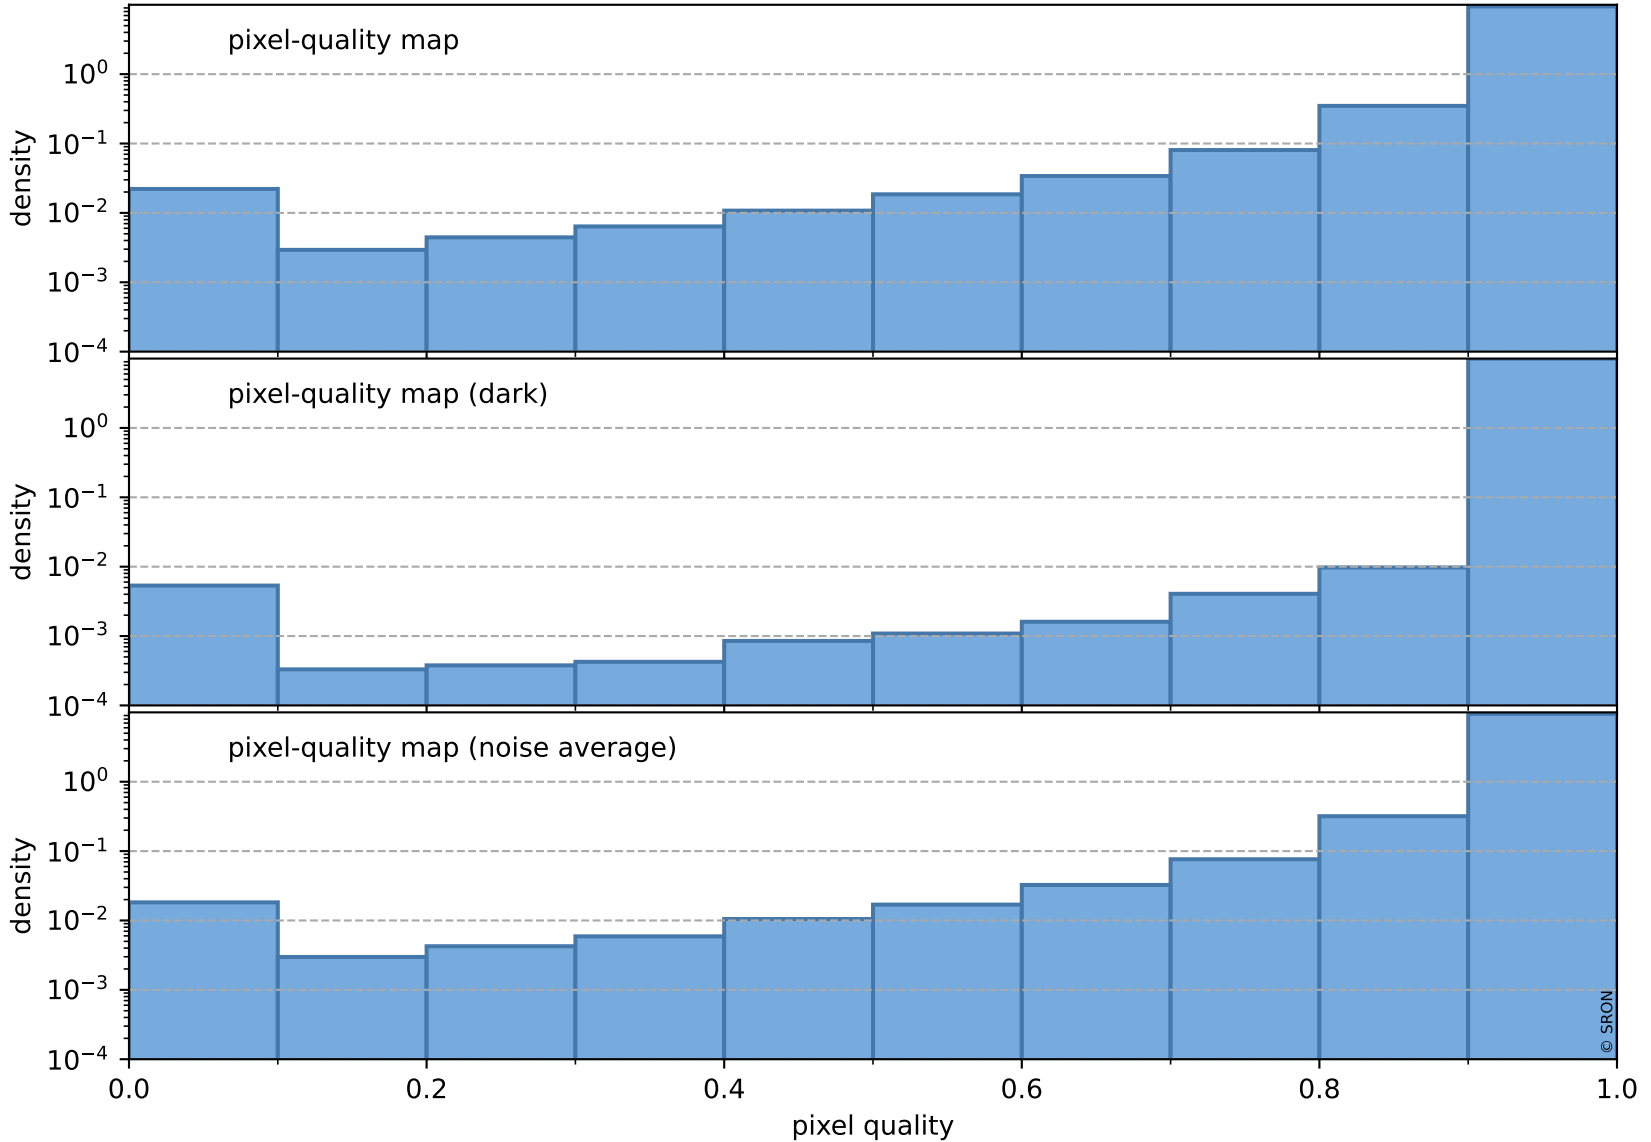

orbits : 19 in [20677, 20722]
coverage : 2021-10-10 / 2021-10-12
to good : 375
good to bad : 1659
to worst : 264
created : 2023-08-22T08:27:16

total quality compared with SWIR pixel-quality CKD

Tropomi SWIR pixel quality (official)

orbits : 19 in [20677, 20722]
coverage : 2021-10-10 / 2021-10-12
created : 2023-08-22T08:27:17

Histograms of pixel-quality

Tropomi SWIR pixel quality (official) ground-tracks of Sentinel-5P

orbits : 19 in [20677, 20722]
coverage : 2021-10-10 / 2021-10-12
created : 2023-08-22T08:27:17

Tropomi SWIR pixel quality (official)

orbits : [2827, 20722]
coverage : 2018-04-30 / 2021-10-12
created : 2023-08-22T08:27:17

trend of pixel quality & temperatures