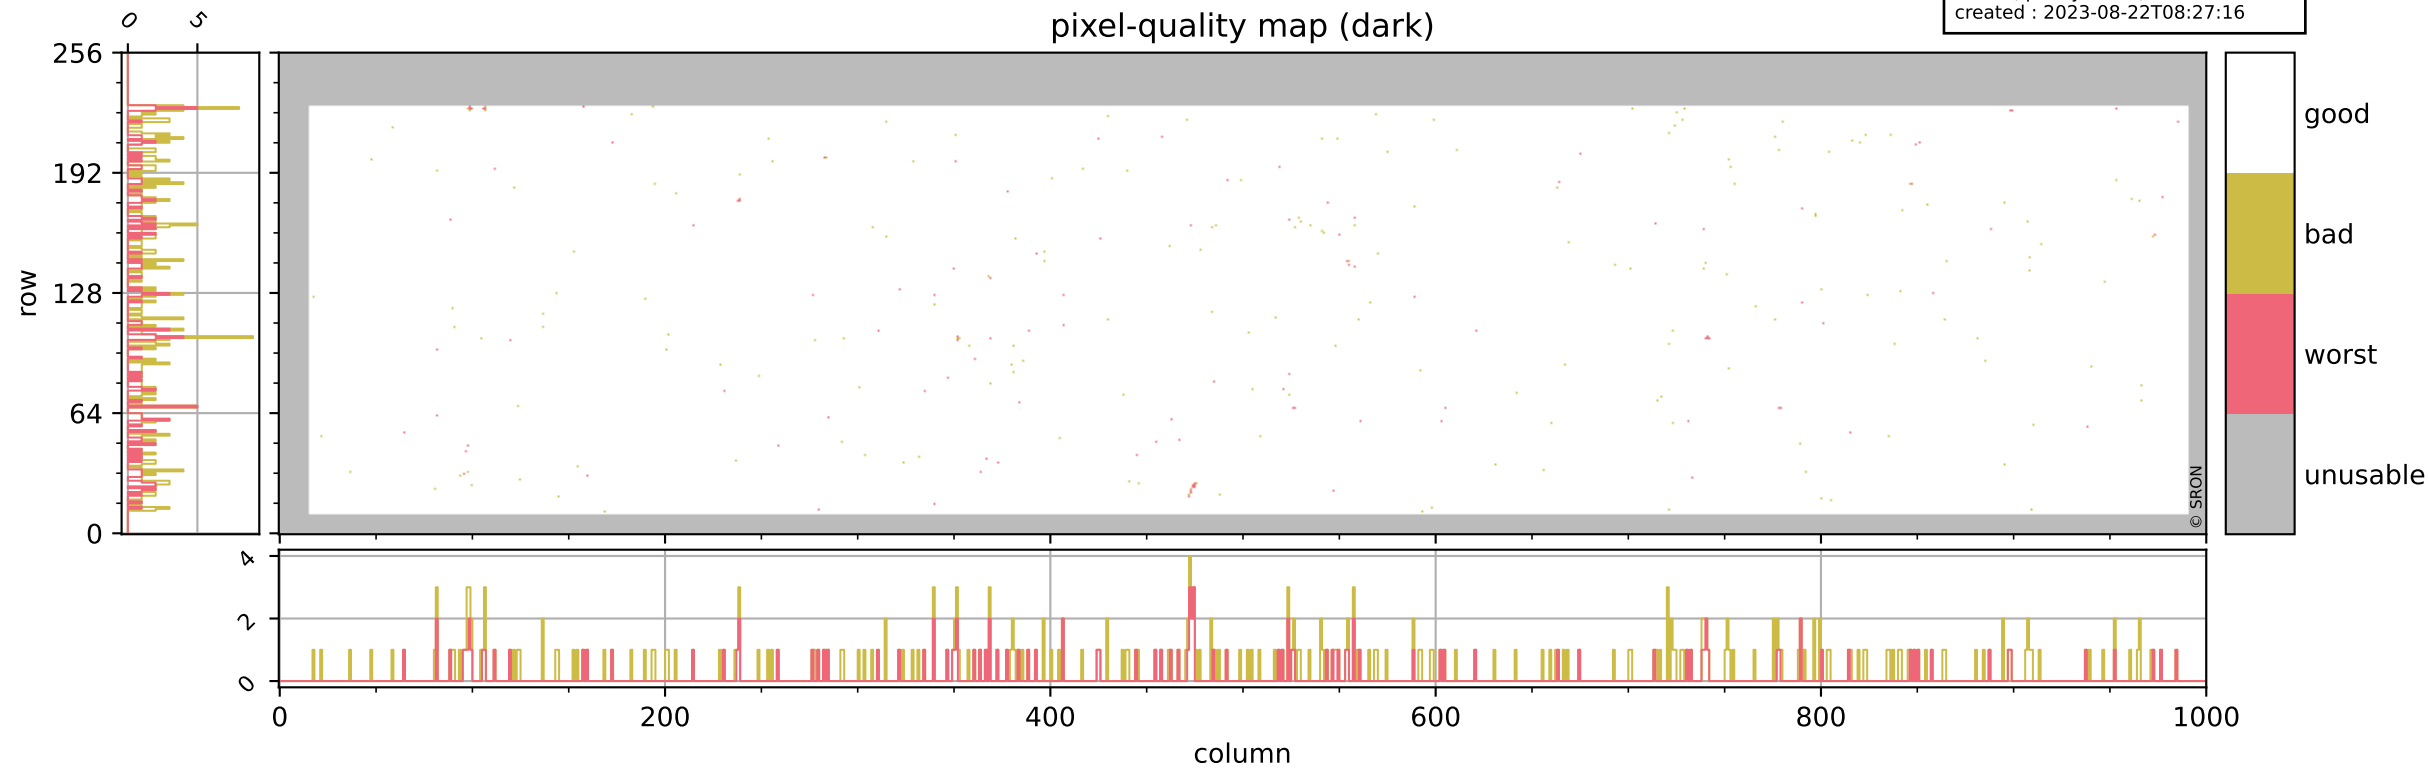

Tropomi SWIR pixel quality (official)

orbits : 19 in [20677, 20722]
coverage : 2021-10-10 / 2021-10-12
bad (quality < 0.8) : 3801
worst (quality < 0.1) : 468
created : 2023-08-22T08:27:16

Tropomi SWIR pixel quality (official)

orbits : 19 in [20677, 20722]
coverage : 2021-10-10 / 2021-10-12
bad (quality < 0.8) : 298
worst (quality < 0.1) : 113
created : 2023-08-22T08:27:16

pixel-quality map (dark)

Tropomi SWIR pixel quality (official)

orbits : 19 in [20677, 20722]
coverage : 2021-10-10 / 2021-10-12
bad (quality < 0.8) : 3547
worst (quality < 0.1) : 386
created : 2023-08-22T08:27:16

pixel-quality map (noise average)

Tropomi SWIR pixel quality (official)

orbits : 19 in [20677, 20722]
coverage : 2021-10-10 / 2021-10-12
created : 2023-08-22T08:27:17

Histograms of pixel-quality

Tropomi SWIR pixel quality (official) ground-tracks of Sentinel-5P

orbits : 19 in [20677, 20722]
coverage : 2021-10-10 / 2021-10-12
created : 2023-08-22T08:27:17