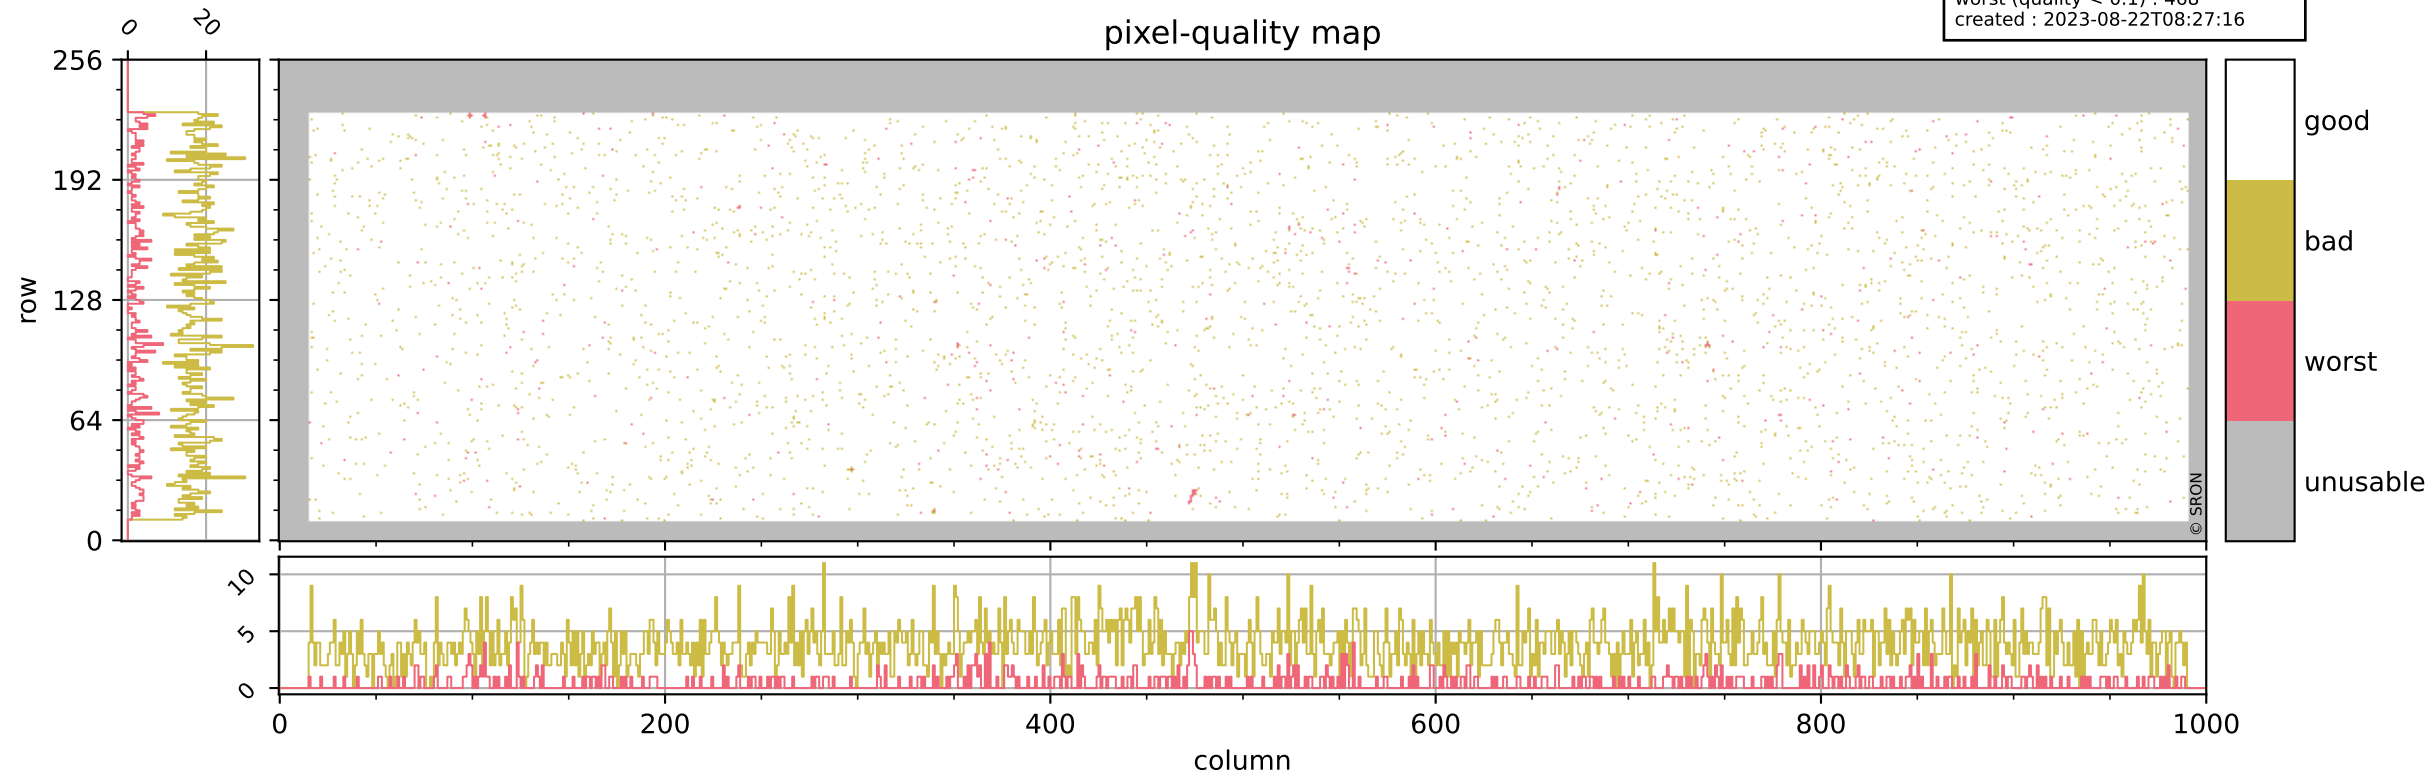

Tropomi SWIR pixel quality (official)

orbits : 19 in [20677, 20722]
coverage : 2021-10-10 / 2021-10-12
bad (quality < 0.8) : 3801
worst (quality < 0.1) : 468
created : 2023-08-22T08:27:16

Tropomi SWIR pixel quality (official)

orbits : 19 in [20677, 20722]
coverage : 2021-10-10 / 2021-10-12
bad (quality < 0.8) : 298
worst (quality < 0.1) : 113
created : 2023-08-22T08:27:16

pixel-quality map (dark)

Tropomi SWIR pixel quality (official)

orbits : 19 in [20677, 20722]
coverage : 2021-10-10 / 2021-10-12
bad (quality < 0.8) : 3547
worst (quality < 0.1) : 386
created : 2023-08-22T08:27:16

pixel-quality map (noise average)

Tropomi SWIR pixel quality (official)

orbits : 19 in [20677, 20722]
coverage : 2021-10-10 / 2021-10-12
created : 2023-08-22T08:27:17

Histograms of pixel-quality

Tropomi SWIR pixel quality (official) ground-tracks of Sentinel-5P

orbits : 19 in [20677, 20722]
coverage : 2021-10-10 / 2021-10-12
created : 2023-08-22T08:27:17