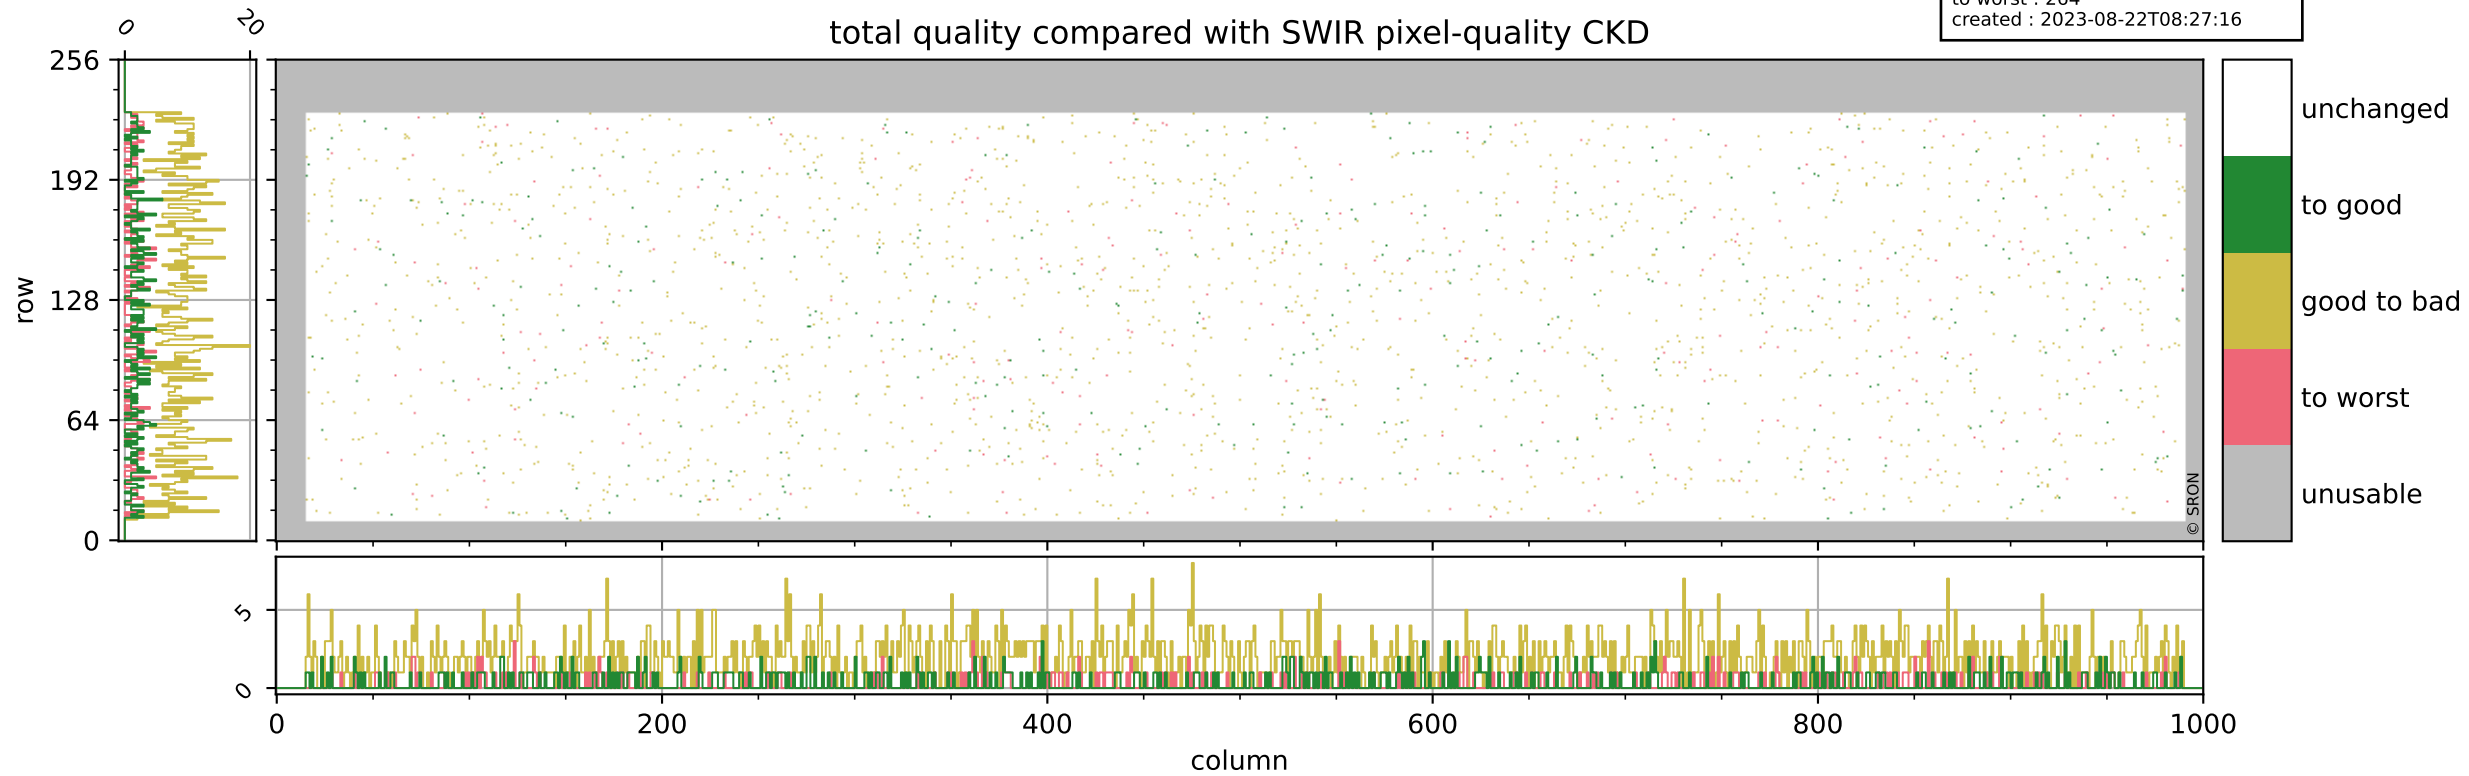

orbits : 19 in [20677, 20722]
coverage : 2021-10-10 / 2021-10-12
bad (quality < 0.8) : 298
worst (quality < 0.1) : 113
created : 2023-08-22T08:27:16

pixel-quality map (dark)

Tropomi SWIR pixel quality (official)

orbits : 19 in [20677, 20722]
coverage : 2021-10-10 / 2021-10-12
bad (quality < 0.8) : 3547
worst (quality < 0.1) : 386
created : 2023-08-22T08:27:16

pixel-quality map (noise average)

Tropomi SWIR pixel quality (official)

orbits : 19 in [20677, 20722]
coverage : 2021-10-10 / 2021-10-12
to good : 375
good to bad : 1659
to worst : 264
created : 2023-08-22T08:27:16

total quality compared with SWIR pixel-quality CKD

Tropomi SWIR pixel quality (official)

orbits : 19 in [20677, 20722]
coverage : 2021-10-10 / 2021-10-12
created : 2023-08-22T08:27:17

Histograms of pixel-quality

Tropomi SWIR pixel quality (official) ground-tracks of Sentinel-5P

orbits : 19 in [20677, 20722]
coverage : 2021-10-10 / 2021-10-12
created : 2023-08-22T08:27:17