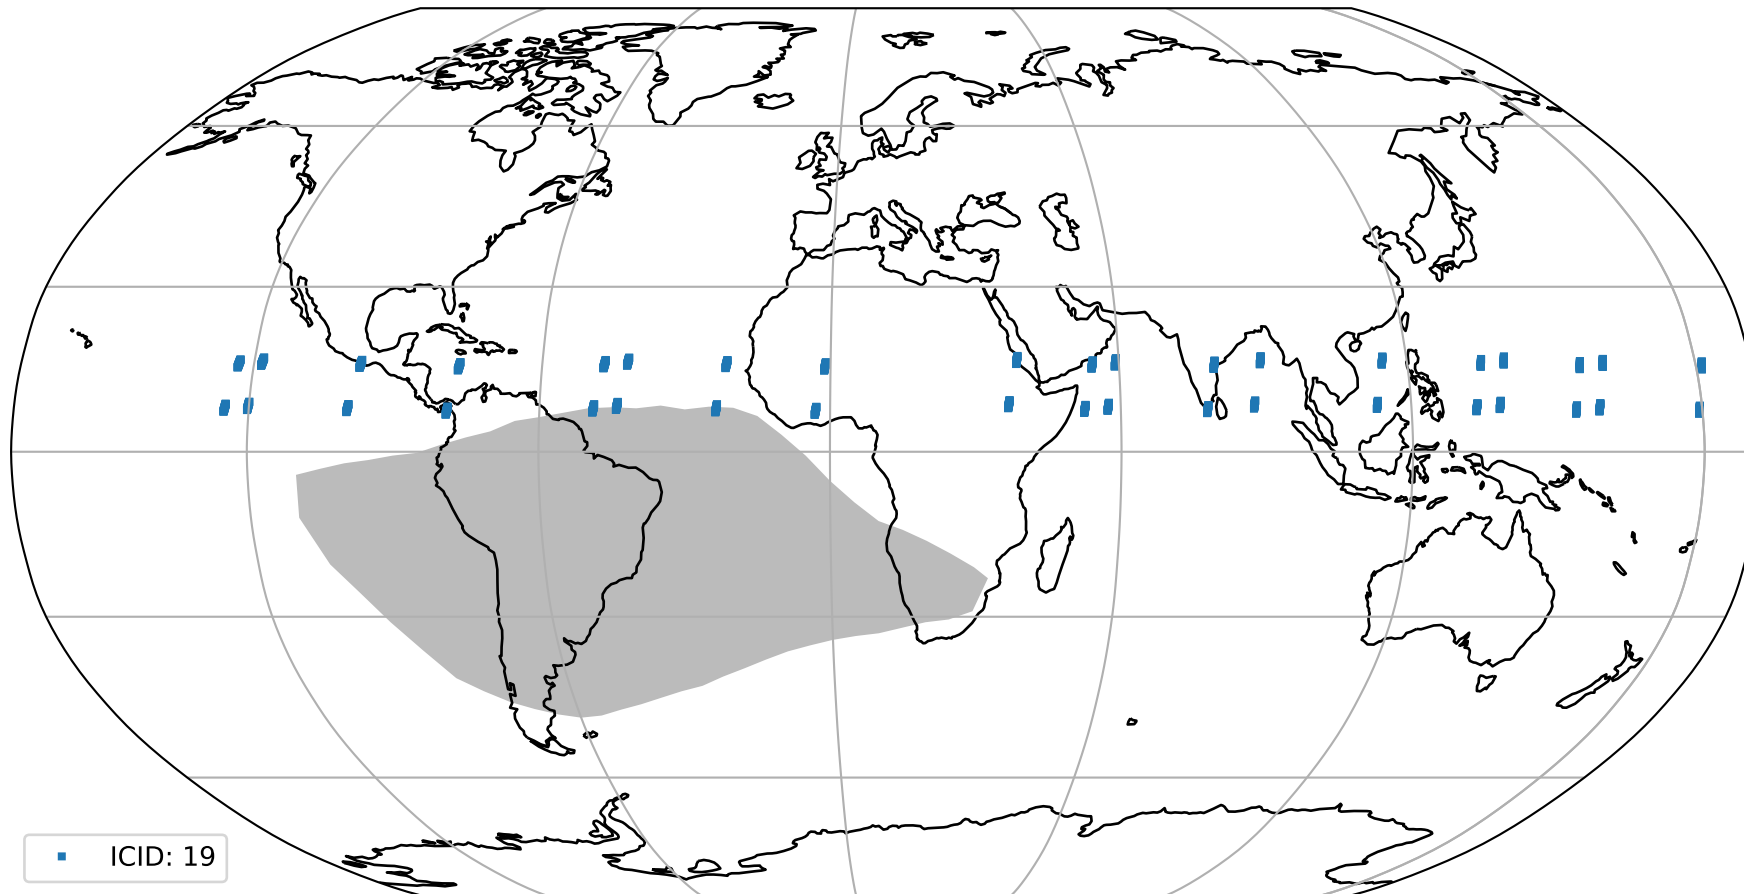

orbits : 19 in [20677, 20722]
coverage : 2021-10-10 / 2021-10-12
bad (quality < 0.8) : 3547
worst (quality < 0.1) : 386
created : 2023-08-22T08:27:16

pixel-quality map (noise average)

Tropomi SWIR pixel quality (official)

orbits : 19 in [20677, 20722]
coverage : 2021-10-10 / 2021-10-12
to good : 375
good to bad : 1659
to worst : 264
created : 2023-08-22T08:27:16

total quality compared with SWIR pixel-quality CKD

Tropomi SWIR pixel quality (official)

orbits : 19 in [20677, 20722]
coverage : 2021-10-10 / 2021-10-12
created : 2023-08-22T08:27:17

Histograms of pixel-quality

Tropomi SWIR pixel quality (official) ground-tracks of Sentinel-5P

orbits : 19 in [20677, 20722]
coverage : 2021-10-10 / 2021-10-12
created : 2023-08-22T08:27:17

Tropomi SWIR pixel quality (official)

orbits : [2827, 20722]
coverage : 2018-04-30 / 2021-10-12
created : 2023-08-22T08:27:17

trend of pixel quality & temperatures