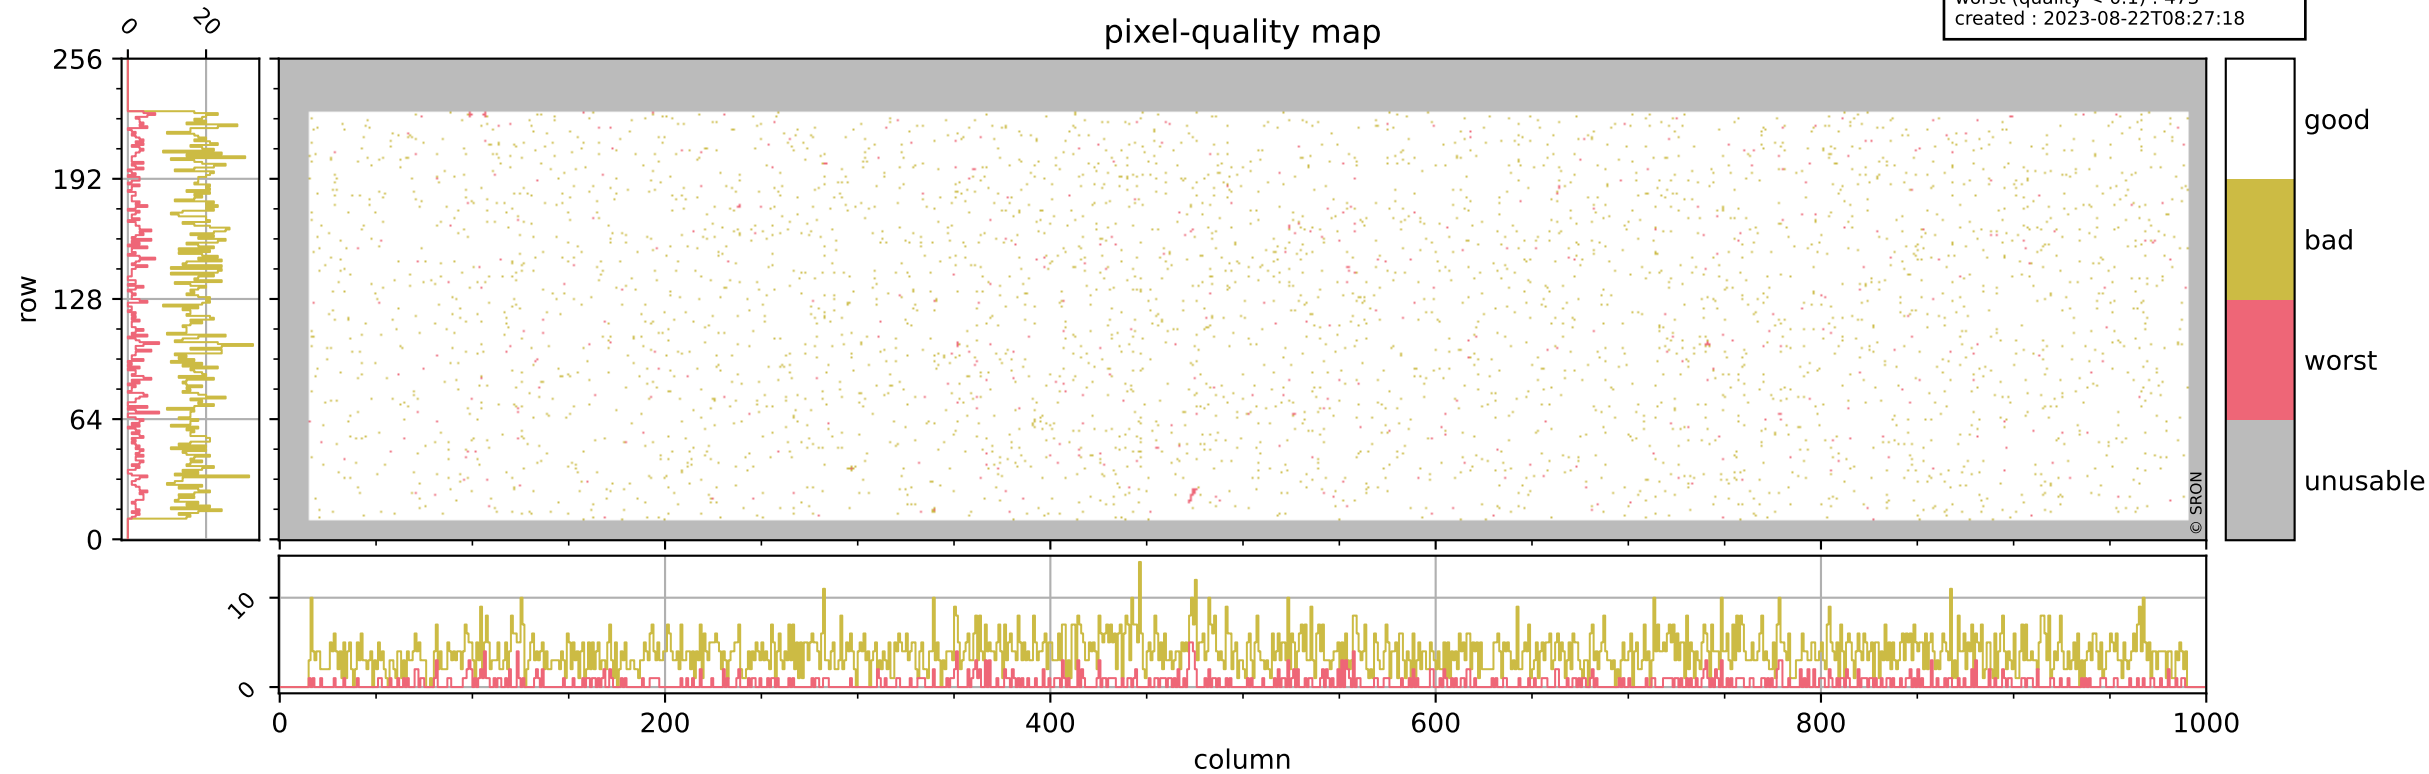

Tropomi SWIR pixel quality (official)

orbits : 20 in [20692, 20737]
coverage : 2021-10-11 / 2021-10-14
bad (quality < 0.8) : 3855
worst (quality < 0.1) : 473
created : 2023-08-22T08:27:18

Tropomi SWIR pixel quality (official)

orbits : 20 in [20692, 20737]
coverage : 2021-10-11 / 2021-10-14
bad (quality < 0.8) : 297
worst (quality < 0.1) : 113
created : 2023-08-22T08:27:18

pixel-quality map (dark)

Tropomi SWIR pixel quality (official)

orbits : 20 in [20692, 20737]
coverage : 2021-10-11 / 2021-10-14
bad (quality < 0.8) : 3604
worst (quality < 0.1) : 395
created : 2023-08-22T08:27:19

pixel-quality map (noise average)

Tropomi SWIR pixel quality (official)

orbits : 20 in [20692, 20737]
coverage : 2021-10-11 / 2021-10-14
created : 2023-08-22T08:27:19

Histograms of pixel-quality

Tropomi SWIR pixel quality (official) ground-tracks of Sentinel-5P

orbits : 20 in [20692, 20737]
coverage : 2021-10-11 / 2021-10-14
created : 2023-08-22T08:27:19