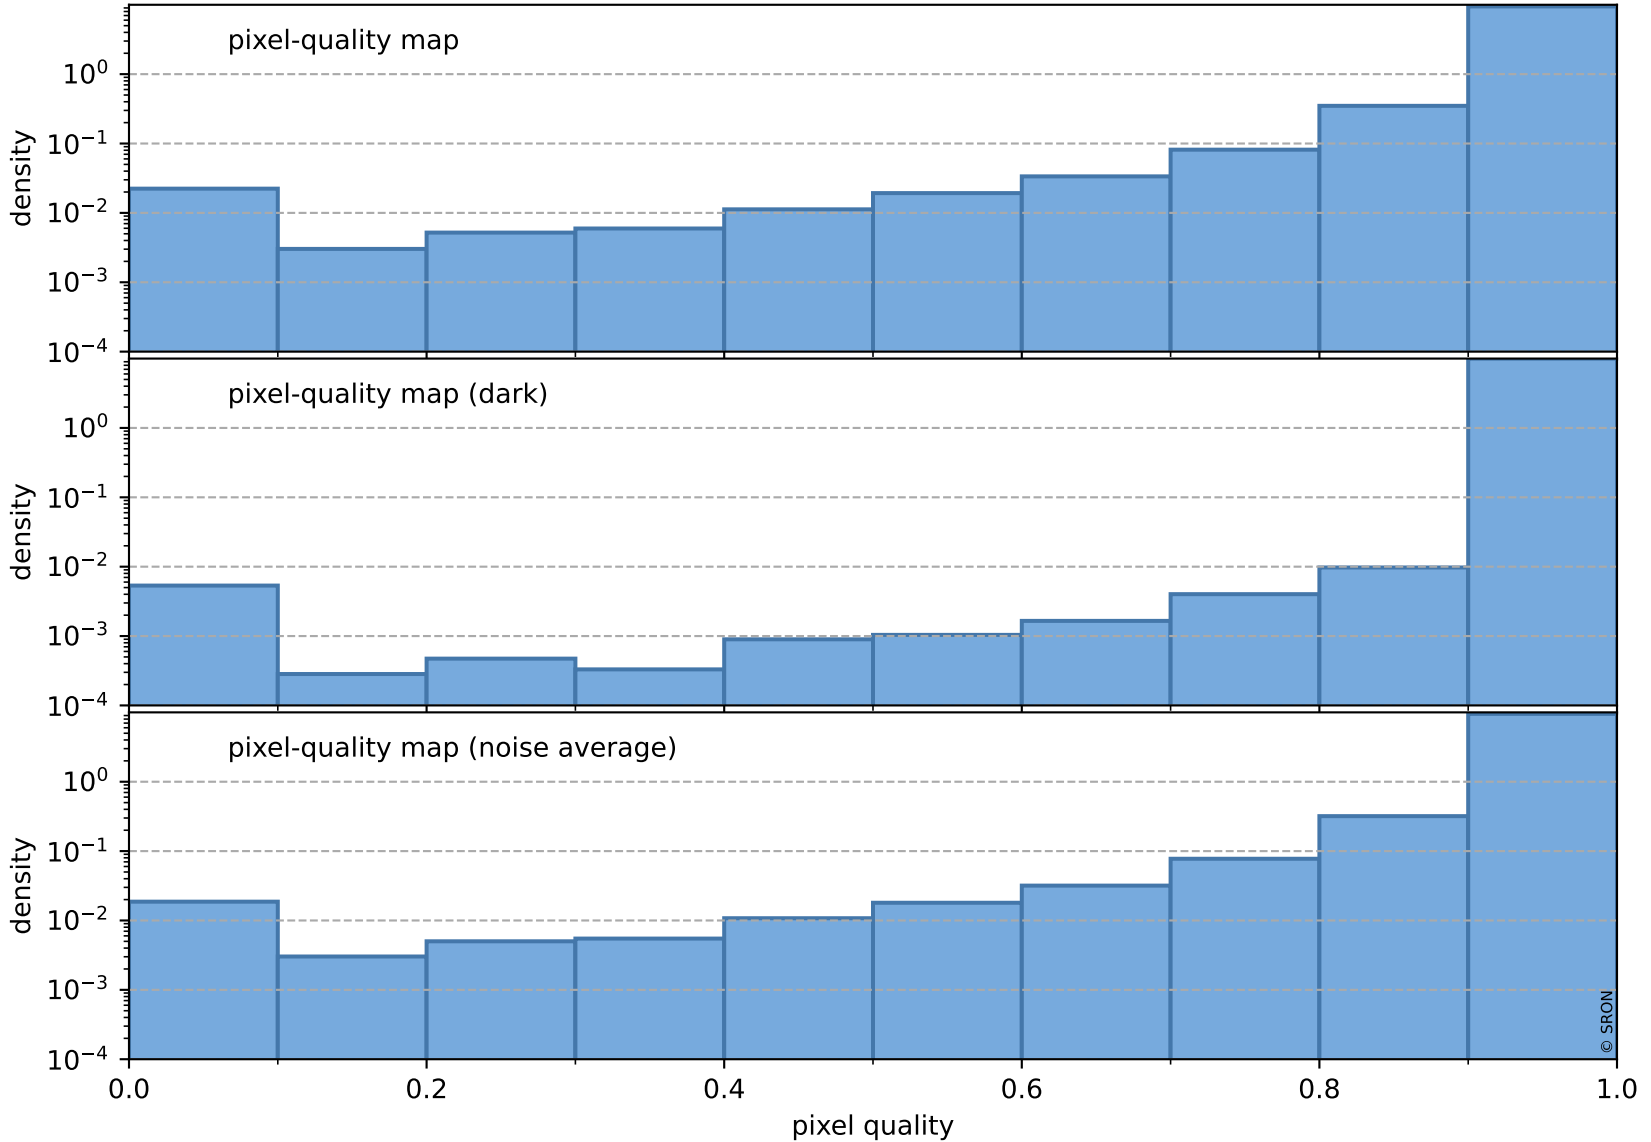

orbits : 20 in [20692, 20737]
coverage : 2021-10-11 / 2021-10-14
bad (quality < 0.8) : 3604
worst (quality < 0.1) : 395
created : 2023-08-22T08:27:19

pixel-quality map (noise average)

Tropomi SWIR pixel quality (official)

orbits : 20 in [20692, 20737]
coverage : 2021-10-11 / 2021-10-14
to good : 370
good to bad : 1707
to worst : 268
created : 2023-08-22T08:27:19

total quality compared with SWIR pixel-quality CKD

Tropomi SWIR pixel quality (official)

orbits : 20 in [20692, 20737]
coverage : 2021-10-11 / 2021-10-14
created : 2023-08-22T08:27:19

Histograms of pixel-quality

Tropomi SWIR pixel quality (official) ground-tracks of Sentinel-5P

orbits : 20 in [20692, 20737]
coverage : 2021-10-11 / 2021-10-14
created : 2023-08-22T08:27:19

Tropomi SWIR pixel quality (official)

orbits : [2827, 20737]
coverage : 2018-04-30 / 2021-10-14
created : 2023-08-22T08:27:20

trend of pixel quality & temperatures