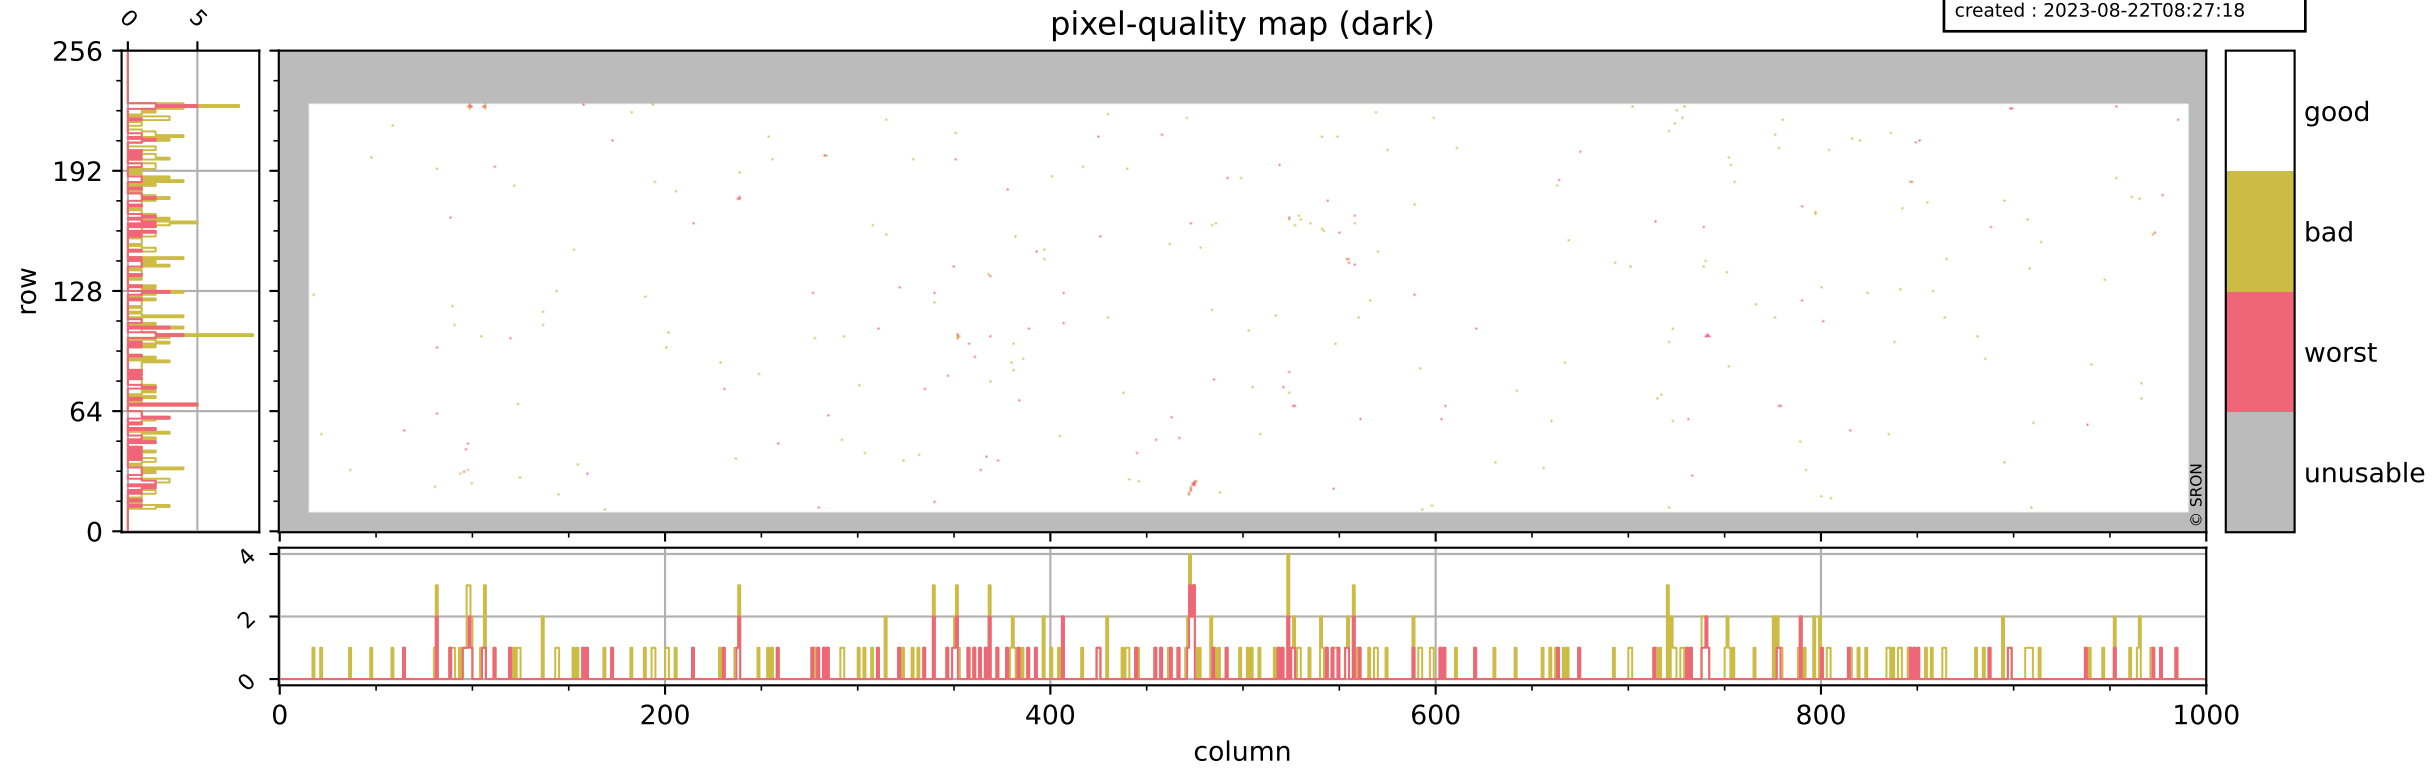

Tropomi SWIR pixel quality (official)

orbits : 20 in [20692, 20737]
coverage : 2021-10-11 / 2021-10-14
bad (quality < 0.8) : 3855
worst (quality < 0.1) : 473
created : 2023-08-22T08:27:18

Tropomi SWIR pixel quality (official)

orbits : 20 in [20692, 20737]
coverage : 2021-10-11 / 2021-10-14
bad (quality < 0.8) : 297
worst (quality < 0.1) : 113
created : 2023-08-22T08:27:18

pixel-quality map (dark)

Tropomi SWIR pixel quality (official)

orbits : 20 in [20692, 20737]
coverage : 2021-10-11 / 2021-10-14
bad (quality < 0.8) : 3604
worst (quality < 0.1) : 395
created : 2023-08-22T08:27:19

pixel-quality map (noise average)

Tropomi SWIR pixel quality (official)

orbits : 20 in [20692, 20737]
coverage : 2021-10-11 / 2021-10-14
created : 2023-08-22T08:27:19

Histograms of pixel-quality

Tropomi SWIR pixel quality (official) ground-tracks of Sentinel-5P

orbits : 20 in [20692, 20737]
coverage : 2021-10-11 / 2021-10-14
created : 2023-08-22T08:27:19