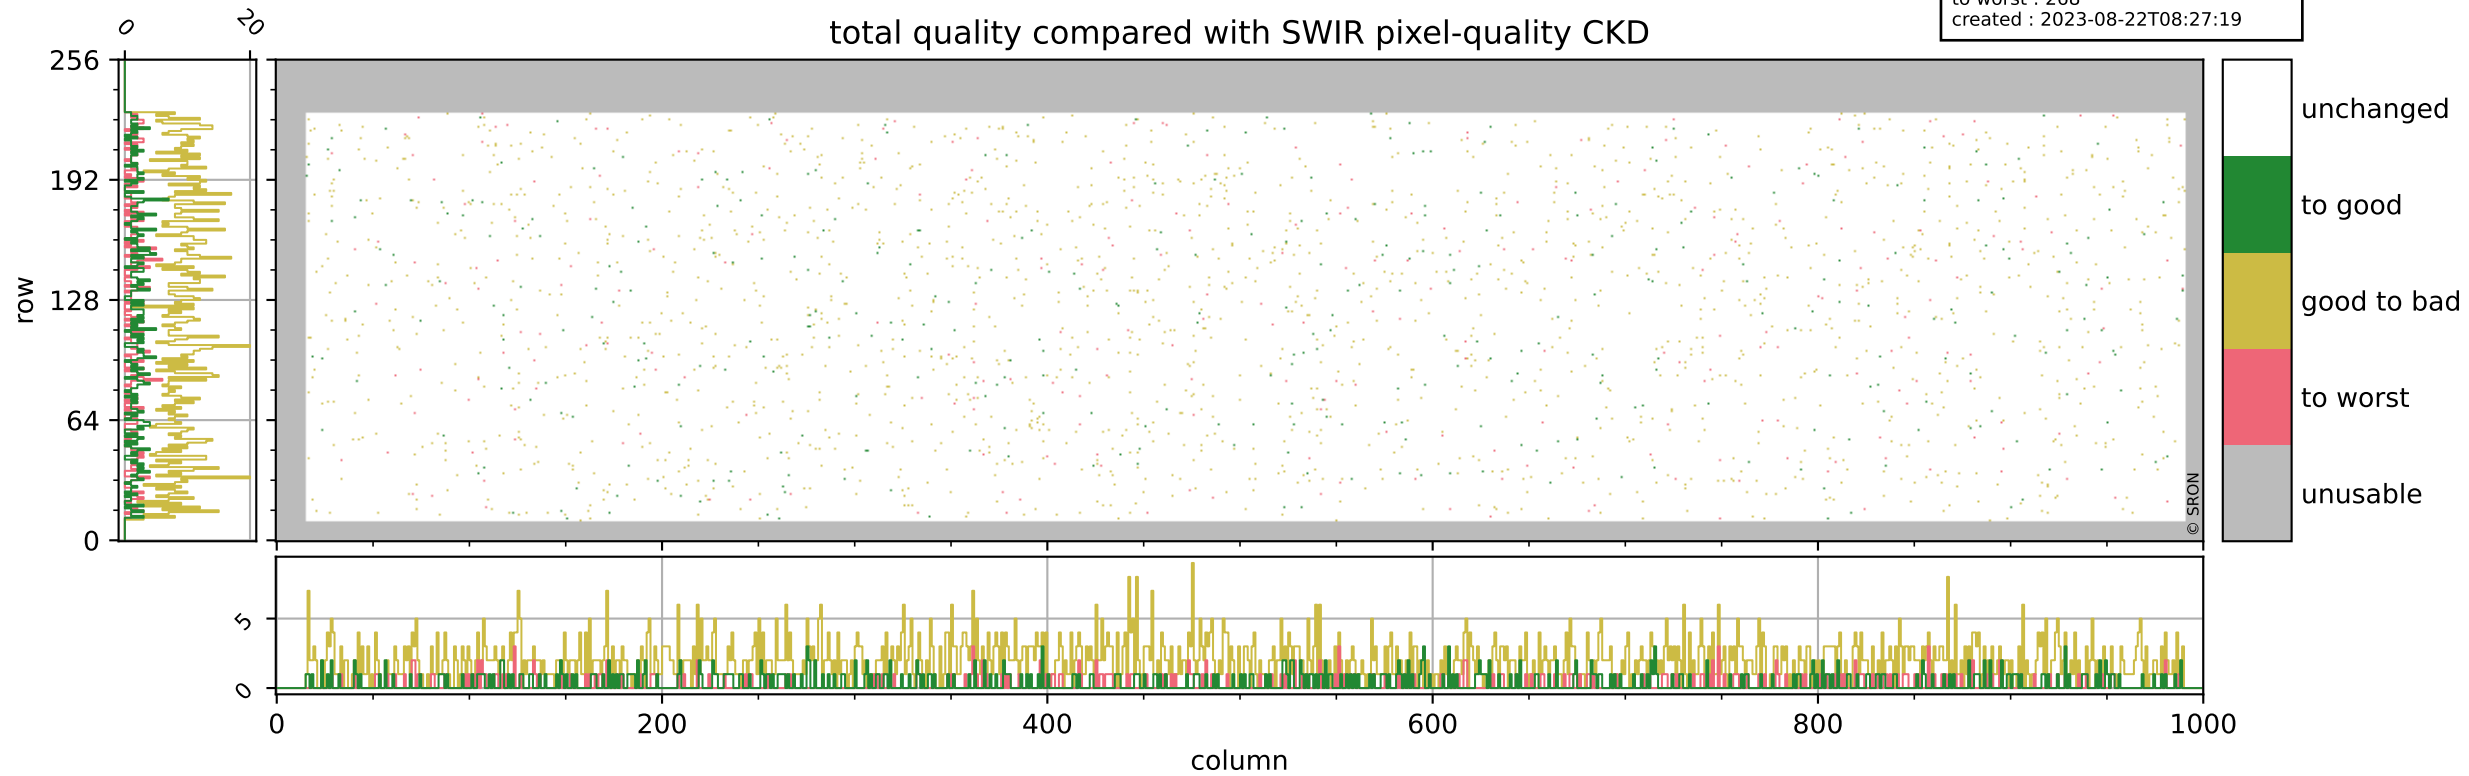

orbits : 20 in [20692, 20737]
coverage : 2021-10-11 / 2021-10-14
bad (quality < 0.8) : 297
worst (quality < 0.1) : 113
created : 2023-08-22T08:27:18

pixel-quality map (dark)

Tropomi SWIR pixel quality (official)

orbits : 20 in [20692, 20737]
coverage : 2021-10-11 / 2021-10-14
bad (quality < 0.8) : 3604
worst (quality < 0.1) : 395
created : 2023-08-22T08:27:19

pixel-quality map (noise average)

Tropomi SWIR pixel quality (official)

orbits : 20 in [20692, 20737]
coverage : 2021-10-11 / 2021-10-14
to good : 370
good to bad : 1707
to worst : 268
created : 2023-08-22T08:27:19

total quality compared with SWIR pixel-quality CKD

Tropomi SWIR pixel quality (official)

orbits : 20 in [20692, 20737]
coverage : 2021-10-11 / 2021-10-14
created : 2023-08-22T08:27:19

Histograms of pixel-quality

Tropomi SWIR pixel quality (official) ground-tracks of Sentinel-5P

orbits : 20 in [20692, 20737]
coverage : 2021-10-11 / 2021-10-14
created : 2023-08-22T08:27:19