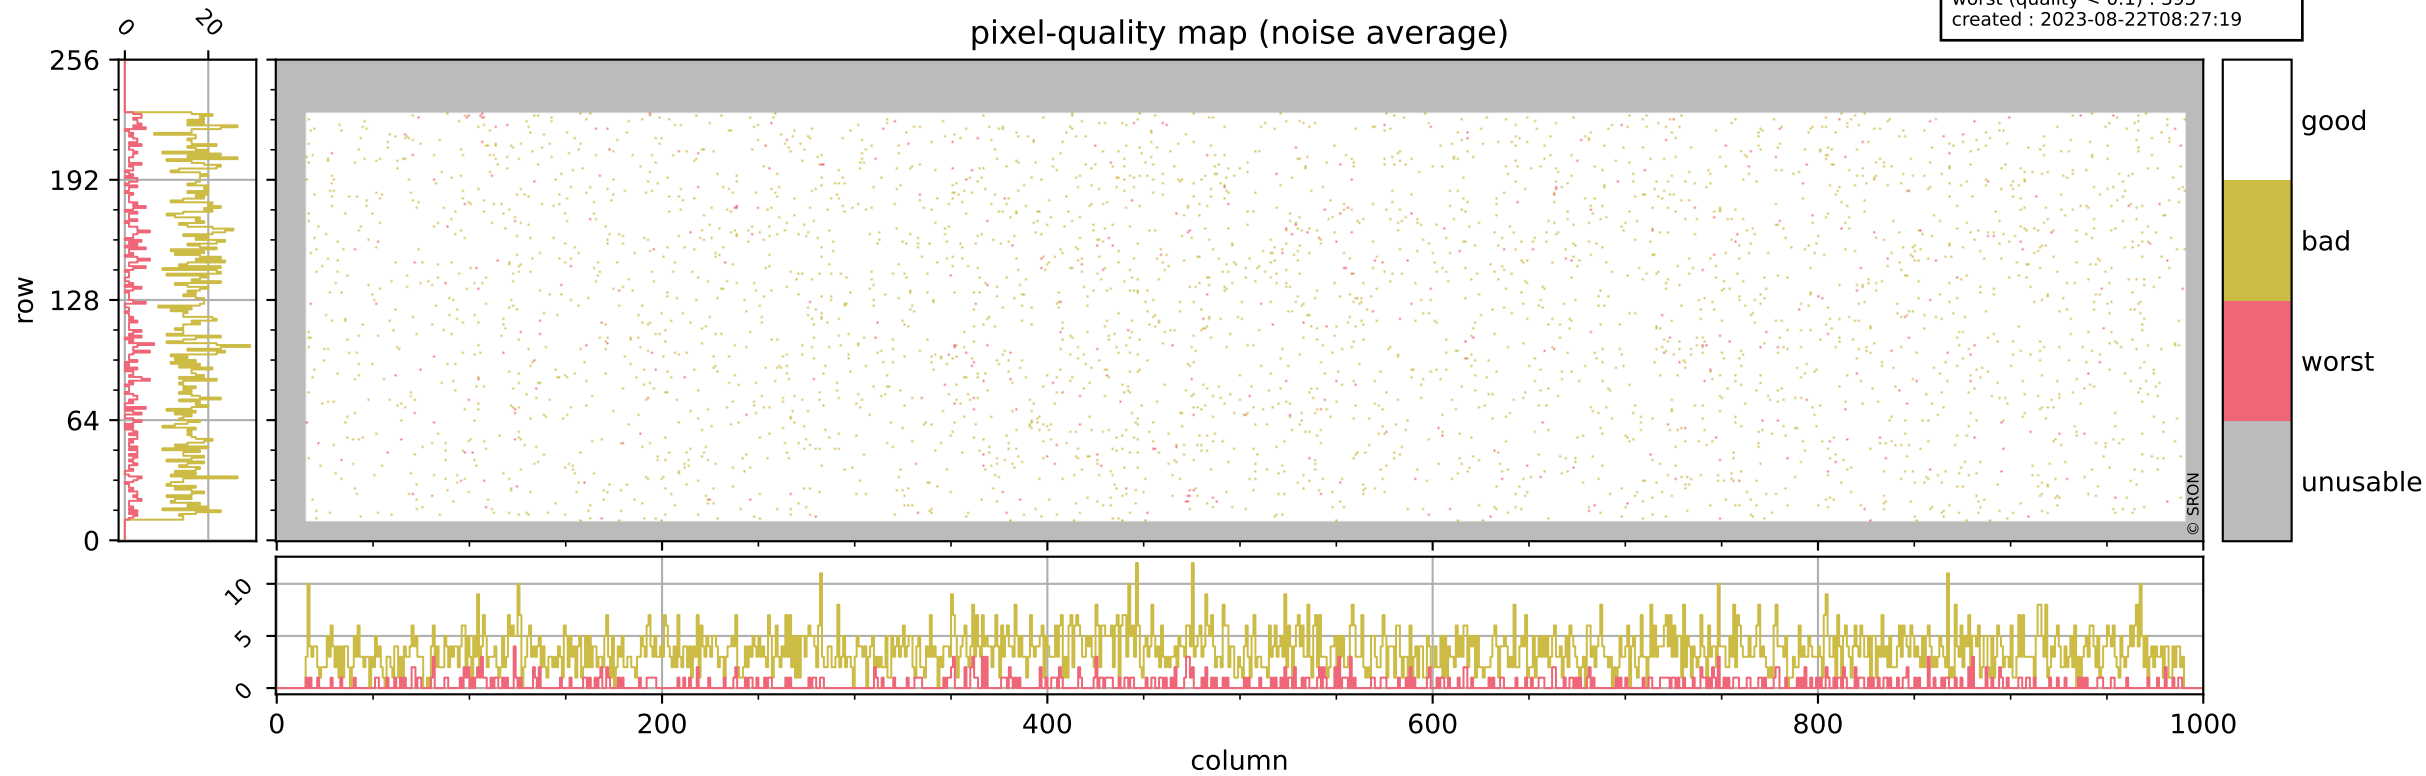

orbits : 20 in [20692, 20737]
coverage : 2021-10-11 / 2021-10-14
bad (quality < 0.8) : 297
worst (quality < 0.1) : 113
created : 2023-08-22T08:27:18

pixel-quality map (dark)

Tropomi SWIR pixel quality (official)

orbits : 20 in [20692, 20737]
coverage : 2021-10-11 / 2021-10-14
bad (quality < 0.8) : 3604
worst (quality < 0.1) : 395
created : 2023-08-22T08:27:19

pixel-quality map (noise average)

Tropomi SWIR pixel quality (official)

orbits : 20 in [20692, 20737]
coverage : 2021-10-11 / 2021-10-14
to good : 370
good to bad : 1707
to worst : 268
created : 2023-08-22T08:27:19

total quality compared with SWIR pixel-quality CKD

Tropomi SWIR pixel quality (official)

orbits : 20 in [20692, 20737]
coverage : 2021-10-11 / 2021-10-14
created : 2023-08-22T08:27:19

Histograms of pixel-quality

Tropomi SWIR pixel quality (official) ground-tracks of Sentinel-5P

orbits : 20 in [20692, 20737]
coverage : 2021-10-11 / 2021-10-14
created : 2023-08-22T08:27:19