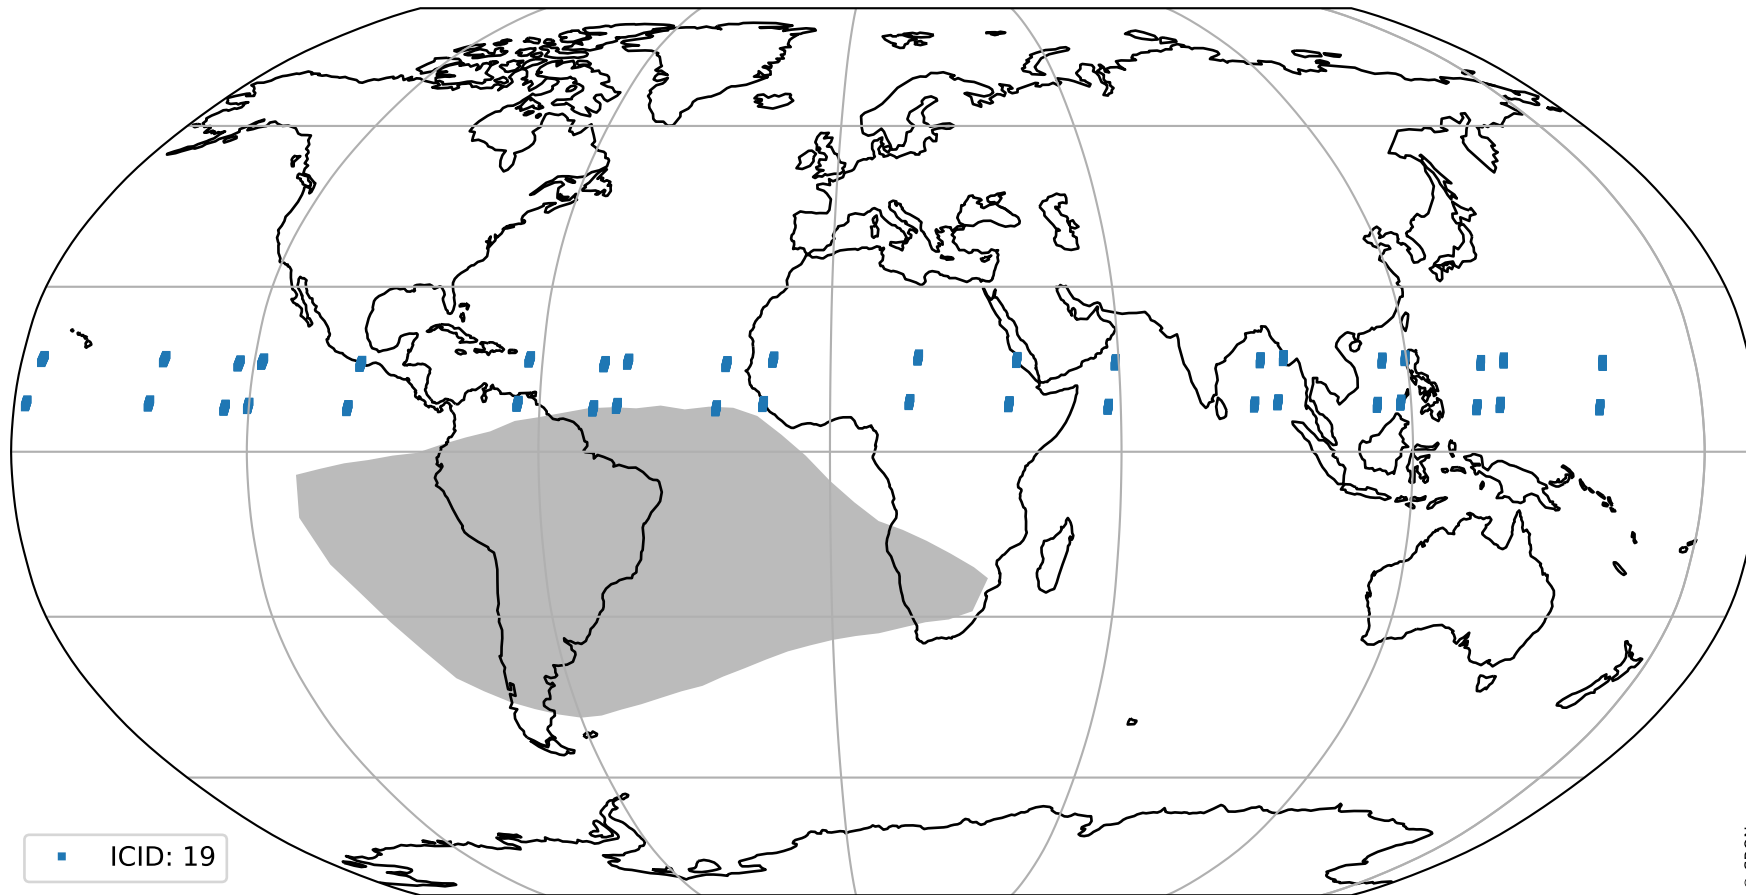

orbits : 20 in [20692, 20737]
coverage : 2021-10-11 / 2021-10-14
bad (quality < 0.8) : 3604
worst (quality < 0.1) : 395
created : 2023-08-22T08:27:19

pixel-quality map (noise average)

Tropomi SWIR pixel quality (official)

orbits : 20 in [20692, 20737]
coverage : 2021-10-11 / 2021-10-14
to good : 370
good to bad : 1707
to worst : 268
created : 2023-08-22T08:27:19

total quality compared with SWIR pixel-quality CKD

Tropomi SWIR pixel quality (official)

orbits : 20 in [20692, 20737]
coverage : 2021-10-11 / 2021-10-14
created : 2023-08-22T08:27:19

Histograms of pixel-quality

Tropomi SWIR pixel quality (official) ground-tracks of Sentinel-5P

orbits : 20 in [20692, 20737]
coverage : 2021-10-11 / 2021-10-14
created : 2023-08-22T08:27:19

Tropomi SWIR pixel quality (official)

orbits : [2827, 20737]
coverage : 2018-04-30 / 2021-10-14
created : 2023-08-22T08:27:20

trend of pixel quality & temperatures