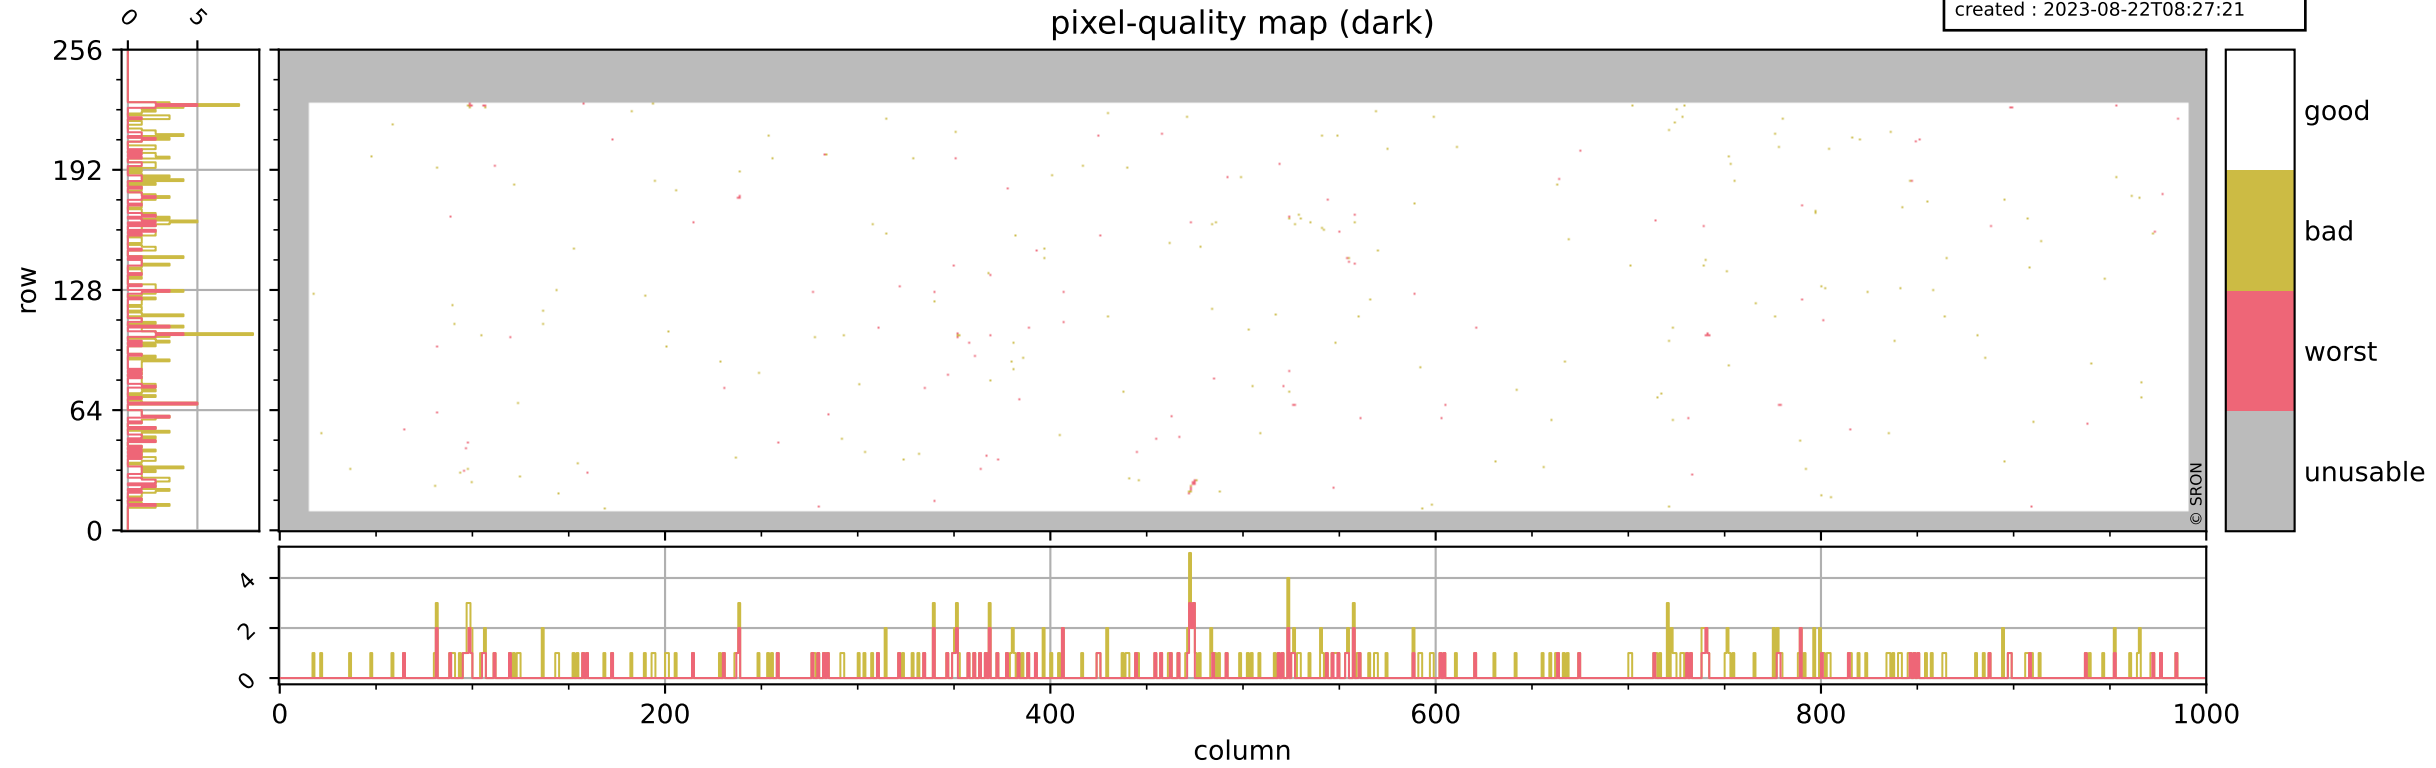

Tropomi SWIR pixel quality (official)

orbits : 19 in [20707, 20752]
coverage : 2021-10-12 / 2021-10-15
bad (quality < 0.8) : 3859
worst (quality < 0.1) : 487
created : 2023-08-22T08:27:21

pixel-quality map

Tropomi SWIR pixel quality (official)

orbits : 19 in [20707, 20752]
coverage : 2021-10-12 / 2021-10-15
bad (quality < 0.8) : 297
worst (quality < 0.1) : 114
created : 2023-08-22T08:27:21

Tropomi SWIR pixel quality (official)

orbits : 19 in [20707, 20752]
coverage : 2021-10-12 / 2021-10-15
bad (quality < 0.8) : 3601
worst (quality < 0.1) : 404
created : 2023-08-22T08:27:21

pixel-quality map (noise average)

Tropomi SWIR pixel quality (official)

orbits : 19 in [20707, 20752]
coverage : 2021-10-12 / 2021-10-15
to good : 366
good to bad : 1696
to worst : 281
created : 2023-08-22T08:27:21

total quality compared with SWIR pixel-quality CKD

Tropomi SWIR pixel quality (official)