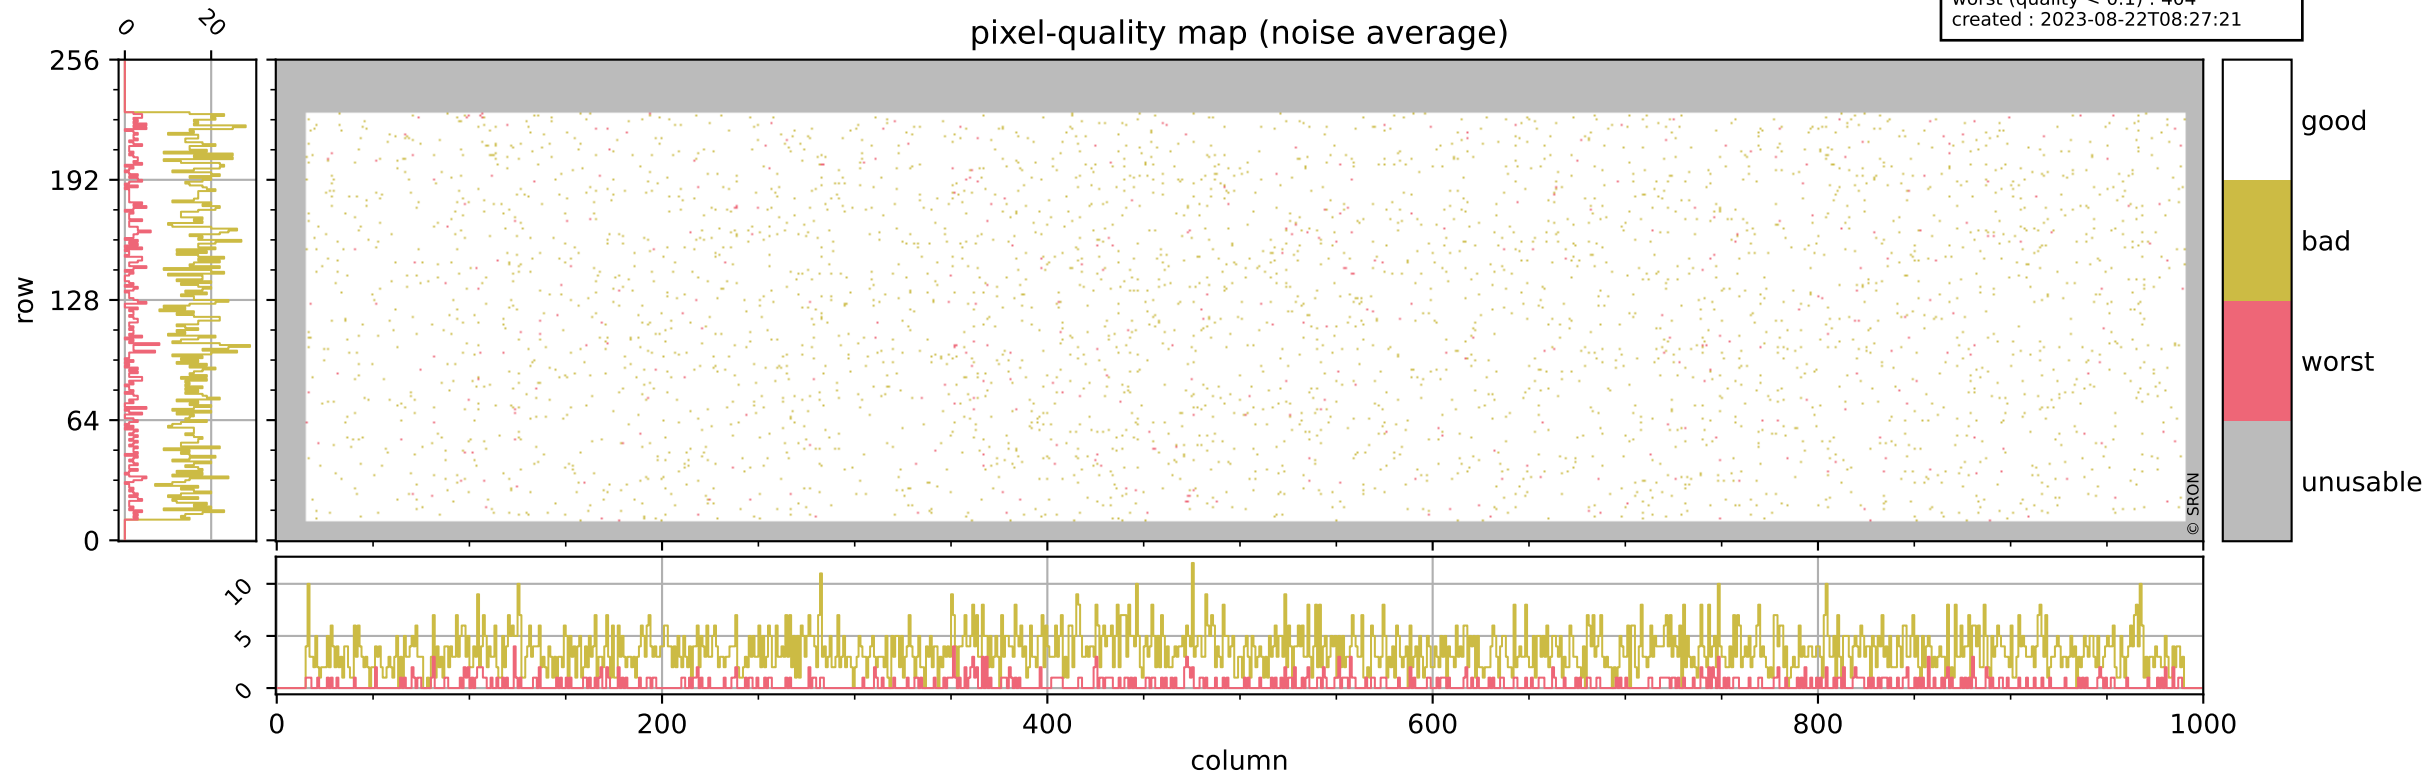

Tropomi SWIR pixel quality (official)

orbits : 19 in [20707, 20752]
coverage : 2021-10-12 / 2021-10-15
bad (quality < 0.8) : 297
worst (quality < 0.1) : 114
created : 2023-08-22T08:27:21

Tropomi SWIR pixel quality (official)

orbits : 19 in [20707, 20752]
coverage : 2021-10-12 / 2021-10-15
bad (quality < 0.8) : 3601
worst (quality < 0.1) : 404
created : 2023-08-22T08:27:21

pixel-quality map (noise average)

Tropomi SWIR pixel quality (official)

orbits : 19 in [20707, 20752]
coverage : 2021-10-12 / 2021-10-15
to good : 366
good to bad : 1696
to worst : 281
created : 2023-08-22T08:27:21

total quality compared with SWIR pixel-quality CKD

Tropomi SWIR pixel quality (official)

orbits : 19 in [20707, 20752]
coverage : 2021-10-12 / 2021-10-15
created : 2023-08-22T08:27:21

Histograms of pixel-quality

Tropomi SWIR pixel quality (official) ground-tracks of Sentinel-5P

orbits : 19 in [20707, 20752]
coverage : 2021-10-12 / 2021-10-15
created : 2023-08-22T08:27:22