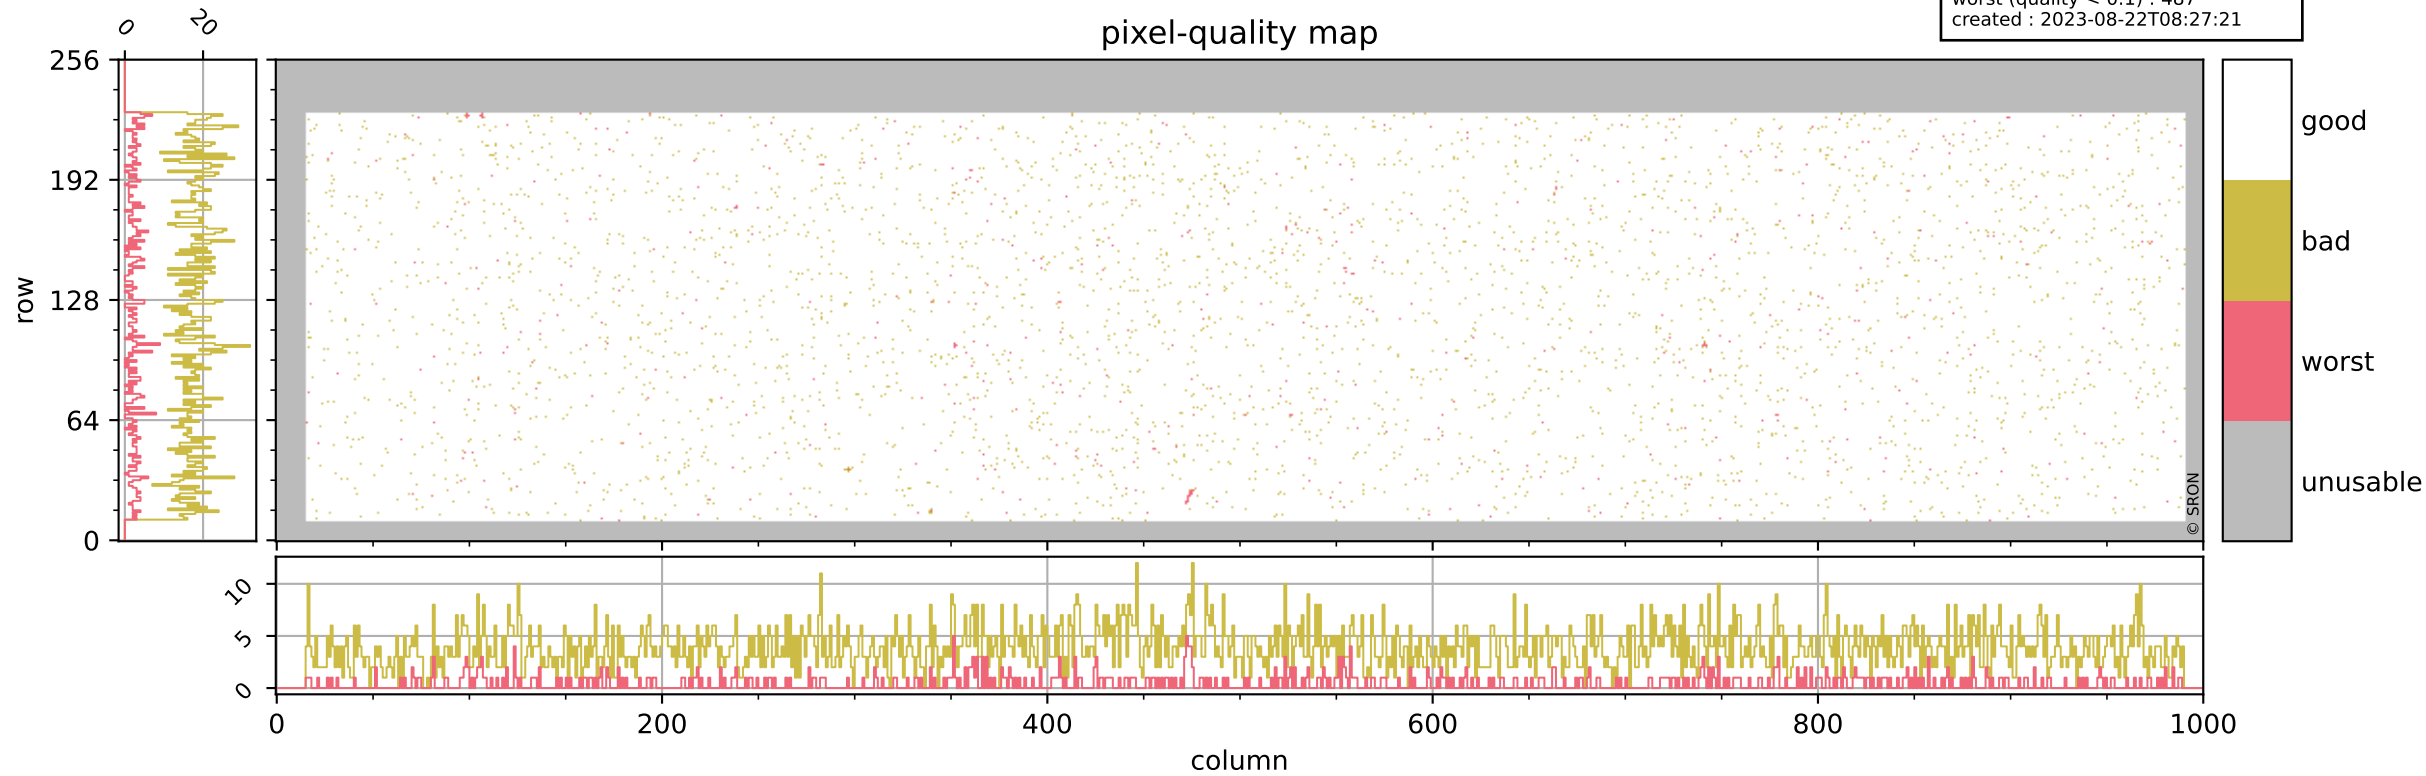

Tropomi SWIR pixel quality (official)

orbits : 19 in [20707, 20752]
coverage : 2021-10-12 / 2021-10-15
bad (quality < 0.8) : 3859
worst (quality < 0.1) : 487
created : 2023-08-22T08:27:21

pixel-quality map

Tropomi SWIR pixel quality (official)

orbits : 19 in [20707, 20752]
coverage : 2021-10-12 / 2021-10-15
bad (quality < 0.8) : 297
worst (quality < 0.1) : 114
created : 2023-08-22T08:27:21

Tropomi SWIR pixel quality (official)

orbits : 19 in [20707, 20752]
coverage : 2021-10-12 / 2021-10-15
bad (quality < 0.8) : 3601
worst (quality < 0.1) : 404
created : 2023-08-22T08:27:21

pixel-quality map (noise average)

Tropomi SWIR pixel quality (official)

orbits : 19 in [20707, 20752]
coverage : 2021-10-12 / 2021-10-15
to good : 366
good to bad : 1696
to worst : 281
created : 2023-08-22T08:27:21

total quality compared with SWIR pixel-quality CKD

Tropomi SWIR pixel quality (official)