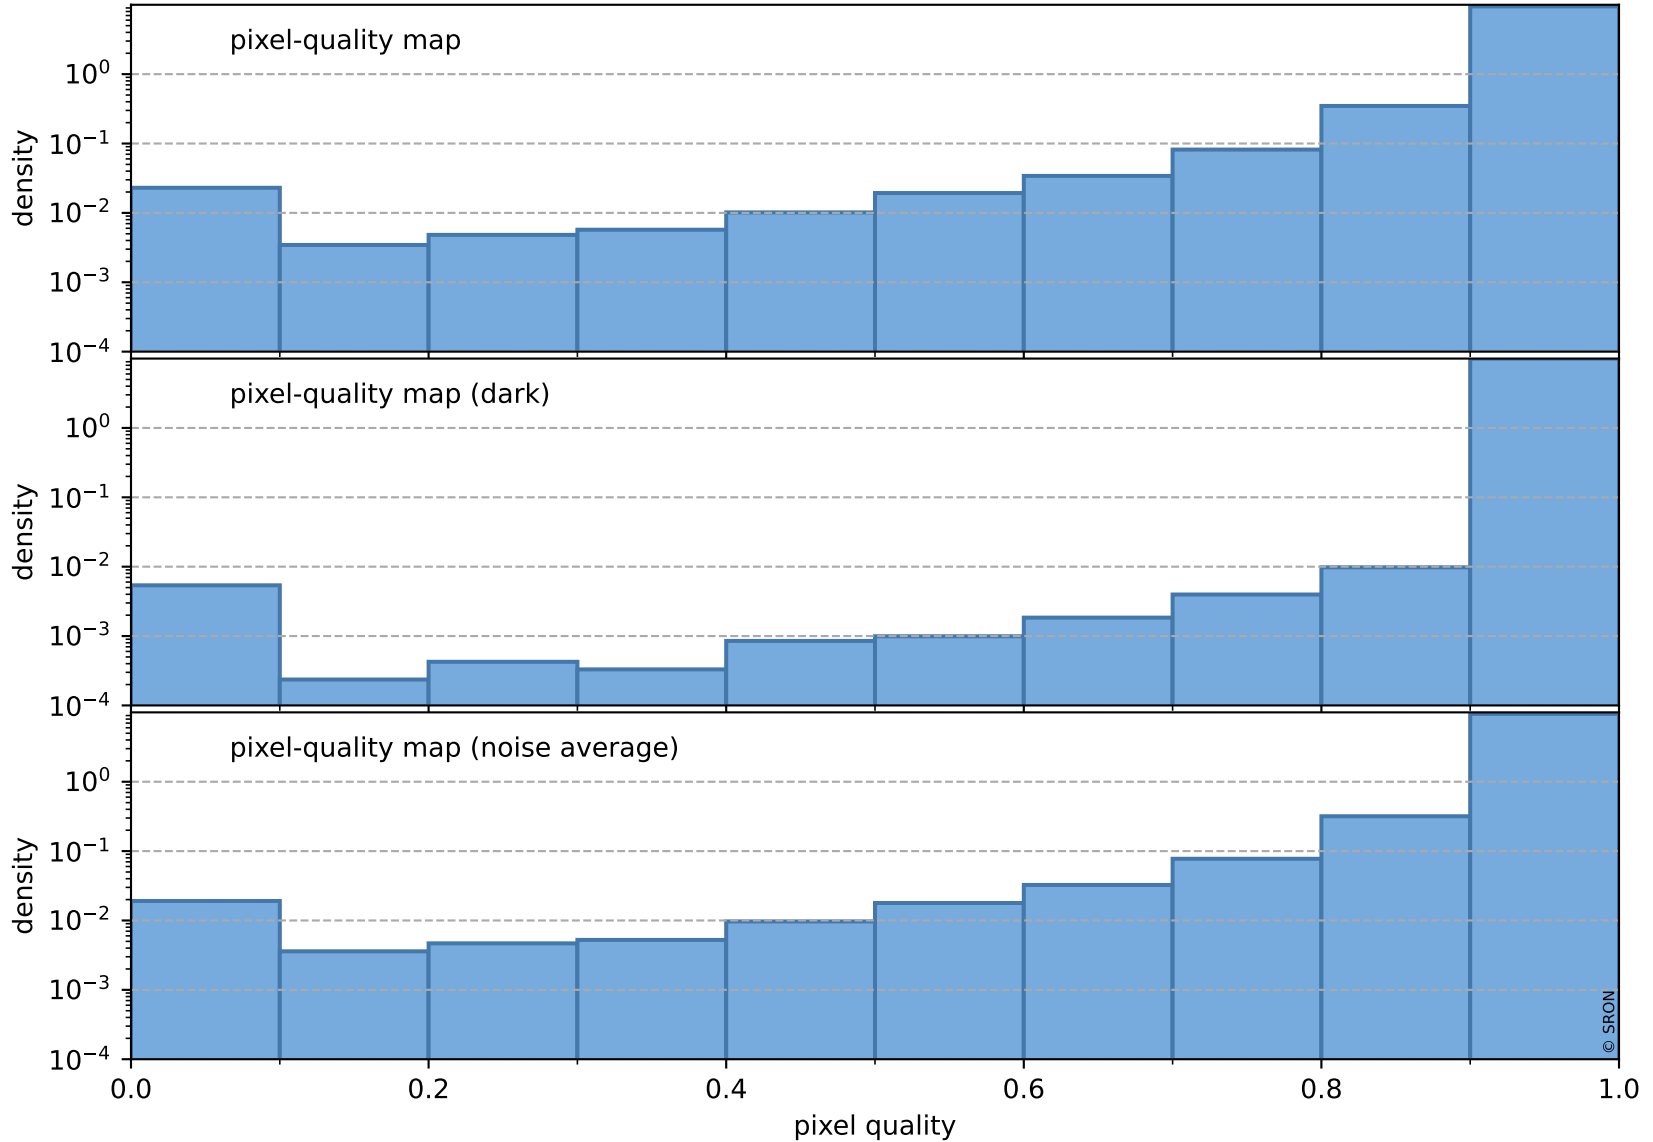

orbits : 19 in [20707, 20752]
coverage : 2021-10-12 / 2021-10-15
bad (quality < 0.8) : 3601
worst (quality < 0.1) : 404
created : 2023-08-22T08:27:21

pixel-quality map (noise average)

Tropomi SWIR pixel quality (official)

orbits : 19 in [20707, 20752]
coverage : 2021-10-12 / 2021-10-15
to good : 366
good to bad : 1696
to worst : 281
created : 2023-08-22T08:27:21

total quality compared with SWIR pixel-quality CKD

Tropomi SWIR pixel quality (official)

orbits : 19 in [20707, 20752]
coverage : 2021-10-12 / 2021-10-15
created : 2023-08-22T08:27:21

Histograms of pixel-quality

Tropomi SWIR pixel quality (official) ground-tracks of Sentinel-5P

orbits : 19 in [20707, 20752]
coverage : 2021-10-12 / 2021-10-15
created : 2023-08-22T08:27:22

Tropomi SWIR pixel quality (official)

orbits : [2827, 20752]
coverage : 2018-04-30 / 2021-10-15
created : 2023-08-22T08:27:22

trend of pixel quality & temperatures