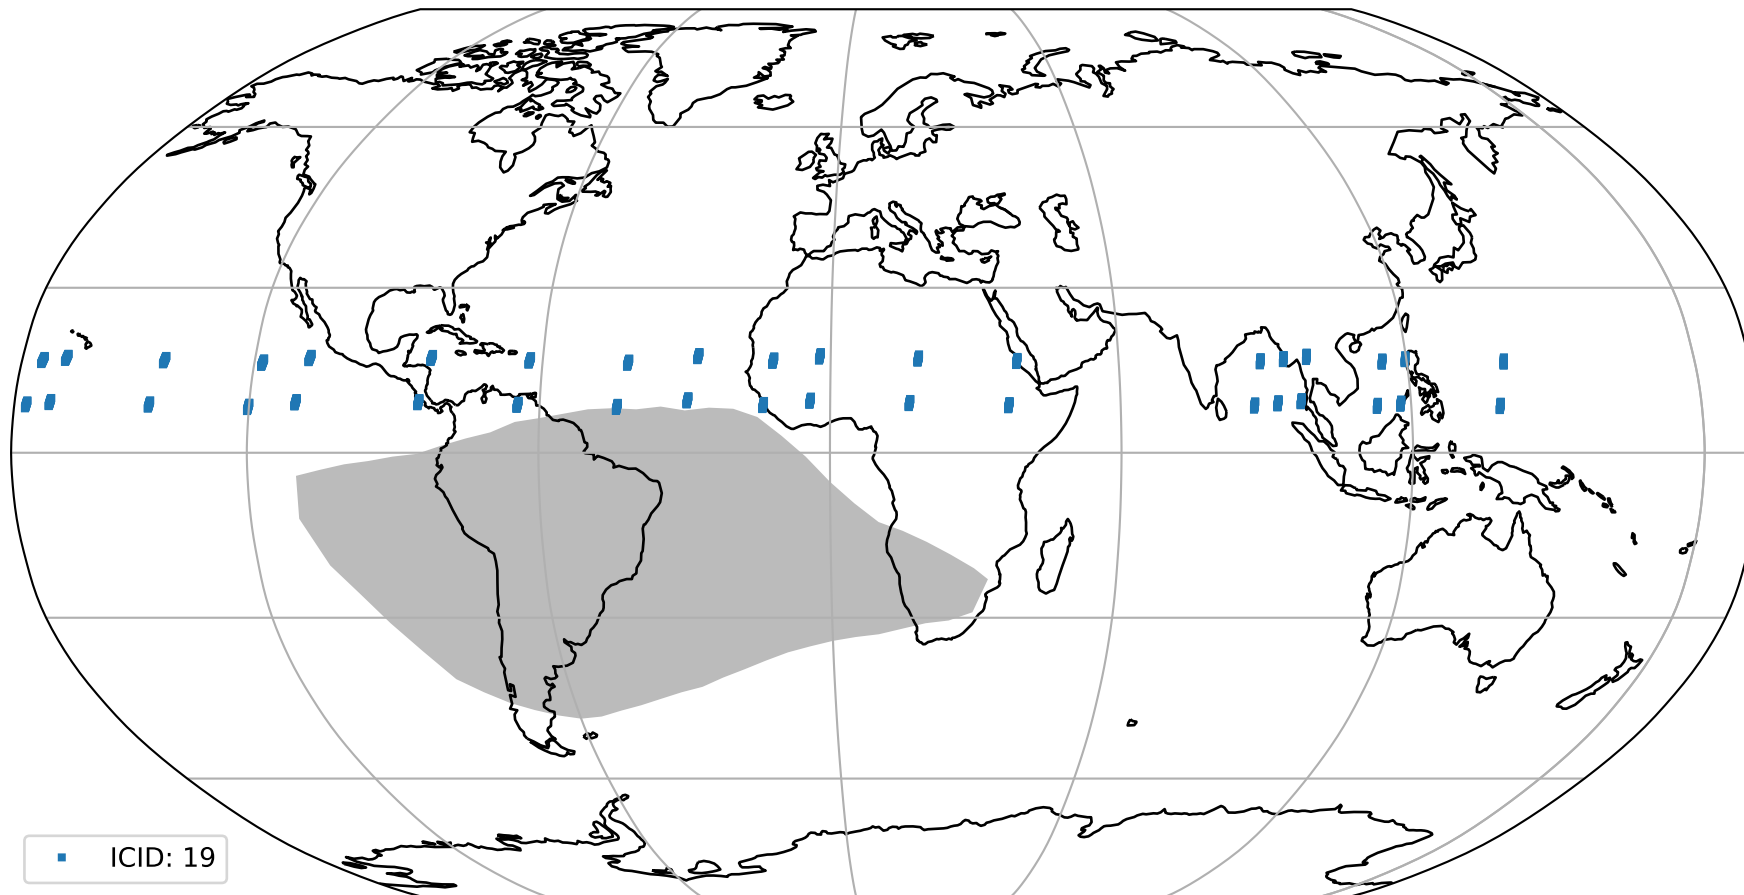

orbits : 19 in [20707, 20752]
coverage : 2021-10-12 / 2021-10-15
bad (quality < 0.8) : 3601
worst (quality < 0.1) : 404
created : 2023-08-22T08:27:21

pixel-quality map (noise average)

Tropomi SWIR pixel quality (official)

orbits : 19 in [20707, 20752]
coverage : 2021-10-12 / 2021-10-15
to good : 366
good to bad : 1696
to worst : 281
created : 2023-08-22T08:27:21

total quality compared with SWIR pixel-quality CKD

Tropomi SWIR pixel quality (official)

orbits : 19 in [20707, 20752]
coverage : 2021-10-12 / 2021-10-15
created : 2023-08-22T08:27:21

Histograms of pixel-quality

Tropomi SWIR pixel quality (official) ground-tracks of Sentinel-5P

orbits : 19 in [20707, 20752]
coverage : 2021-10-12 / 2021-10-15
created : 2023-08-22T08:27:22

Tropomi SWIR pixel quality (official)

orbits : [2827, 20752]
coverage : 2018-04-30 / 2021-10-15
created : 2023-08-22T08:27:22

trend of pixel quality & temperatures