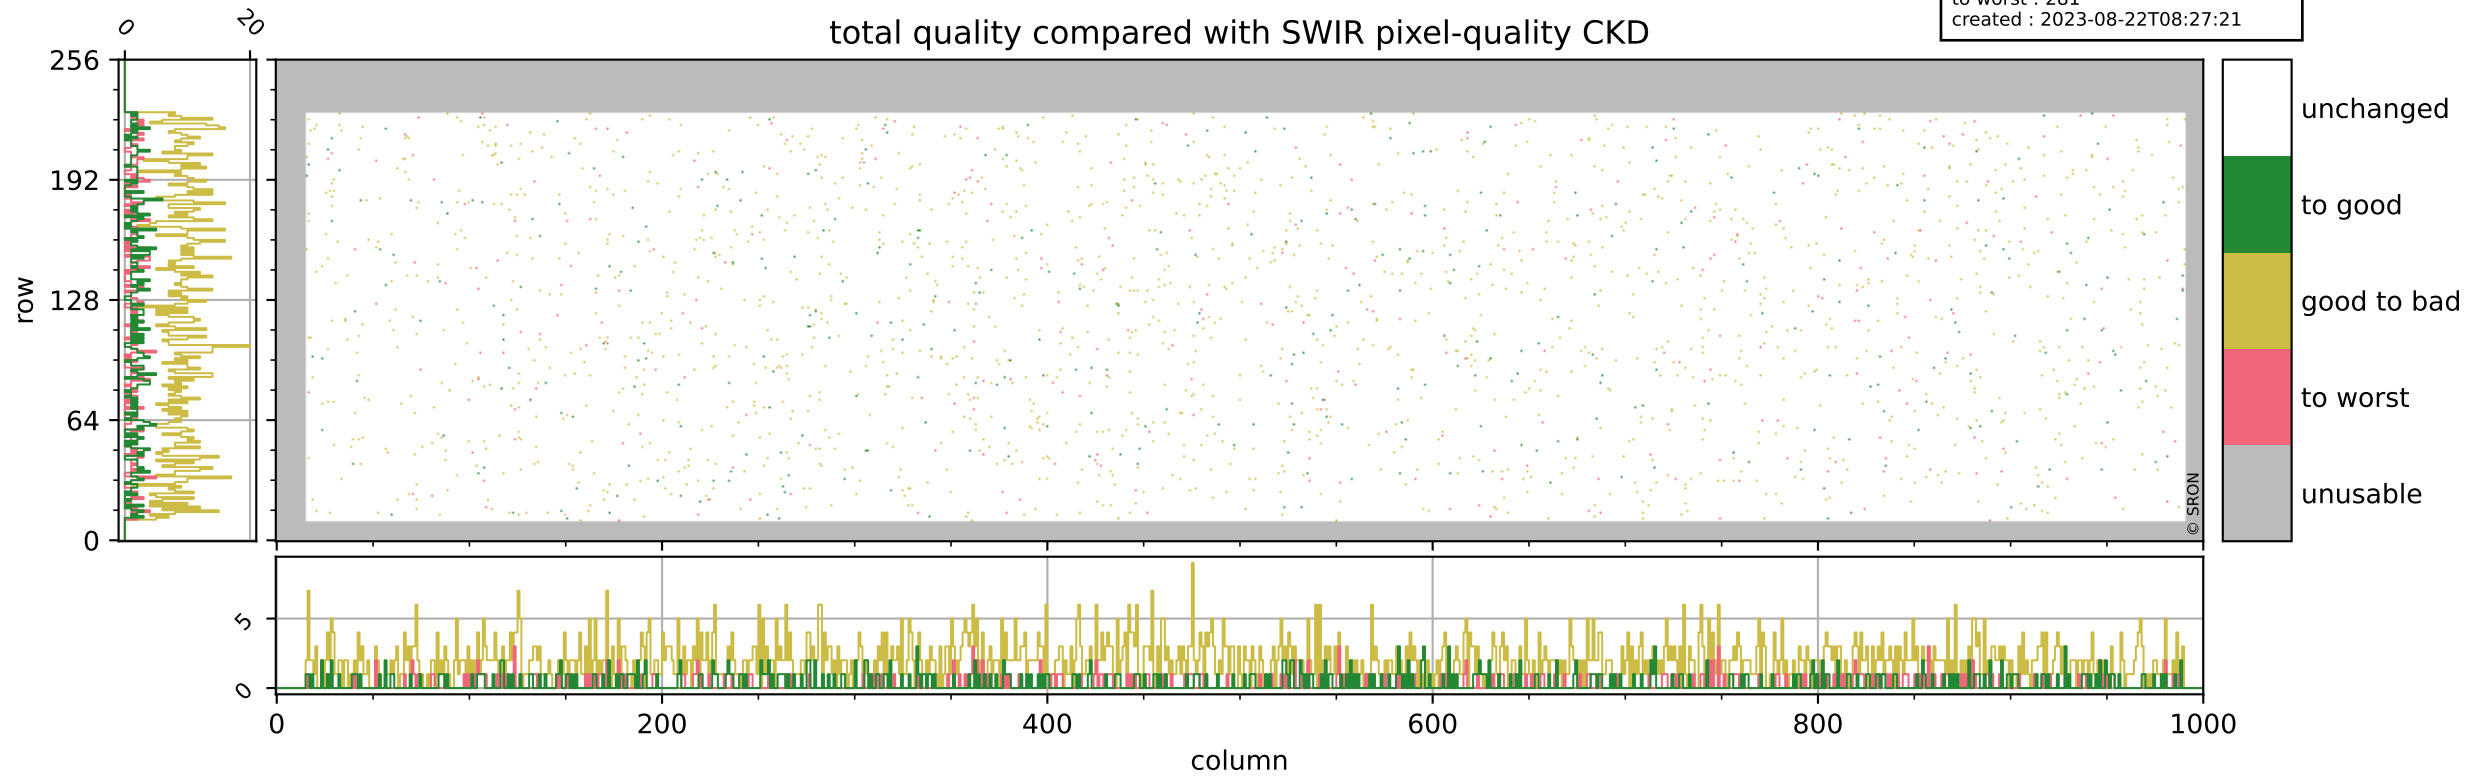

Tropomi SWIR pixel quality (official)

orbits : 19 in [20707, 20752]
coverage : 2021-10-12 / 2021-10-15
bad (quality < 0.8) : 297
worst (quality < 0.1) : 114
created : 2023-08-22T08:27:21

Tropomi SWIR pixel quality (official)

orbits : 19 in [20707, 20752]
coverage : 2021-10-12 / 2021-10-15
bad (quality < 0.8) : 3601
worst (quality < 0.1) : 404
created : 2023-08-22T08:27:21

pixel-quality map (noise average)

Tropomi SWIR pixel quality (official)

orbits : 19 in [20707, 20752]
coverage : 2021-10-12 / 2021-10-15
to good : 366
good to bad : 1696
to worst : 281
created : 2023-08-22T08:27:21

total quality compared with SWIR pixel-quality CKD

Tropomi SWIR pixel quality (official)

orbits : 19 in [20707, 20752]
coverage : 2021-10-12 / 2021-10-15
created : 2023-08-22T08:27:21

Histograms of pixel-quality

Tropomi SWIR pixel quality (official) ground-tracks of Sentinel-5P

orbits : 19 in [20707, 20752]
coverage : 2021-10-12 / 2021-10-15
created : 2023-08-22T08:27:22