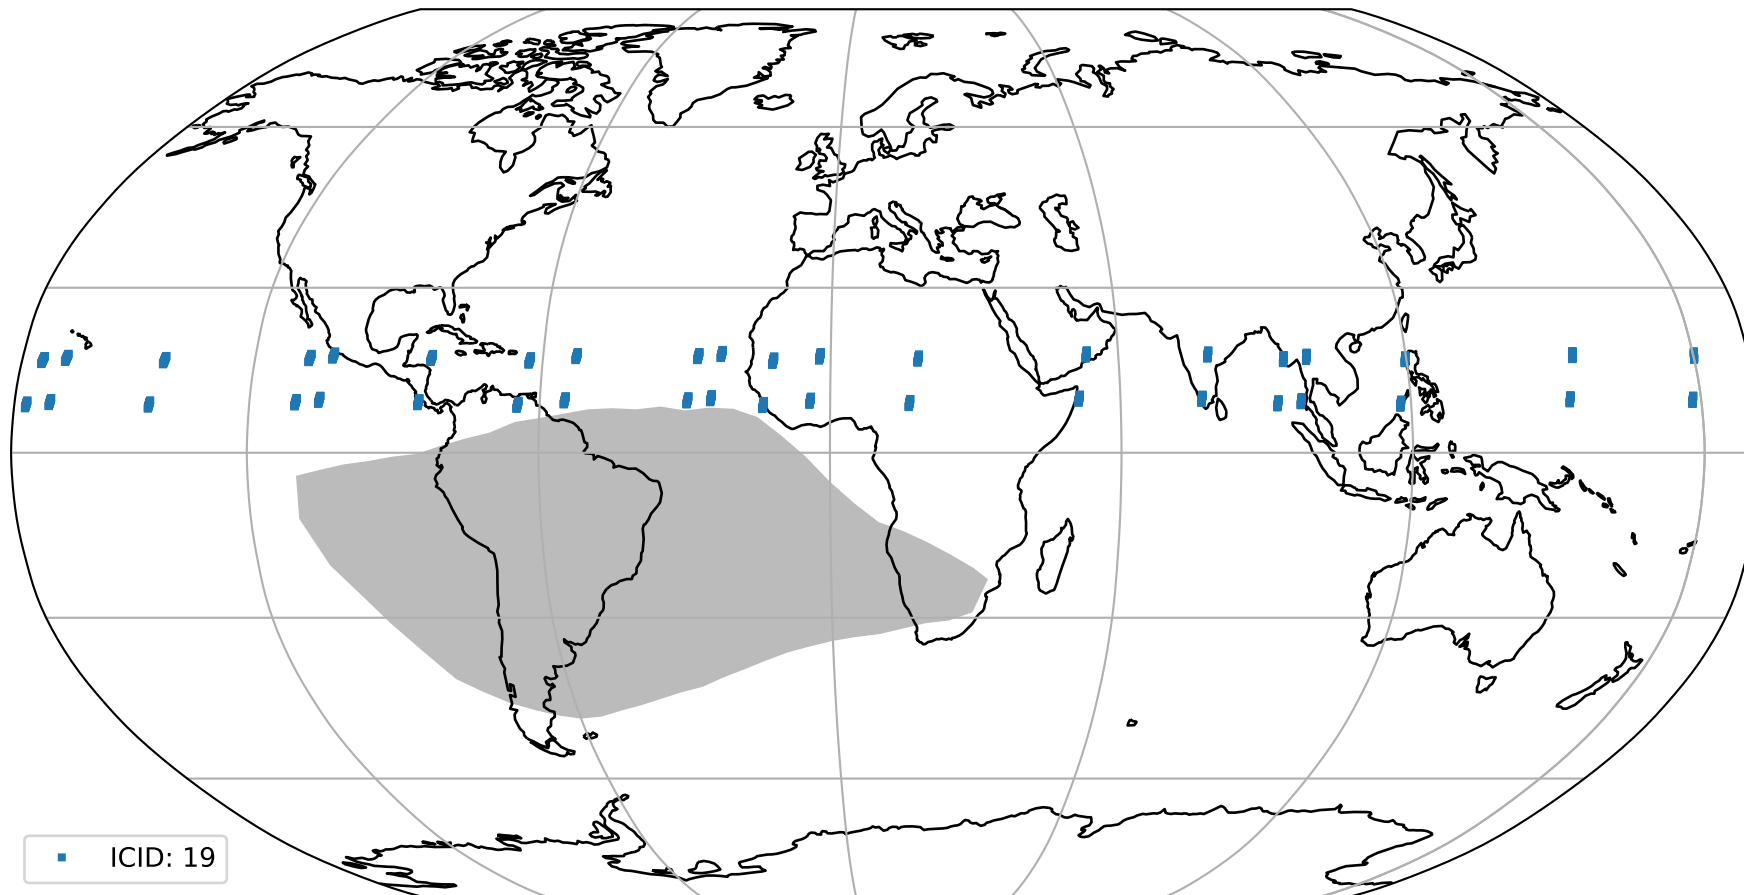

orbits : 20 in [20722, 20767]
coverage : 2021-10-13 / 2021-10-16
bad (quality < 0.8) : 3643
worst (quality < 0.1) : 394
created : 2023-08-22T08:27:23

pixel-quality map (noise average)

Tropomi SWIR pixel quality (official)

orbits : 20 in [20722, 20767]
coverage : 2021-10-13 / 2021-10-16
to good : 351
good to bad : 1729
to worst : 268
created : 2023-08-22T08:27:24

total quality compared with SWIR pixel-quality CKD

Tropomi SWIR pixel quality (official)

orbits : 20 in [20722, 20767]
coverage : 2021-10-13 / 2021-10-16
created : 2023-08-22T08:27:24

Histograms of pixel-quality

Tropomi SWIR pixel quality (official) ground-tracks of Sentinel-5P

orbits : 20 in [20722, 20767]
coverage : 2021-10-13 / 2021-10-16
created : 2023-08-22T08:27:24

Tropomi SWIR pixel quality (official)

orbits : [2827, 20767]
coverage : 2018-04-30 / 2021-10-16
created : 2023-08-22T08:27:24

trend of pixel quality & temperatures