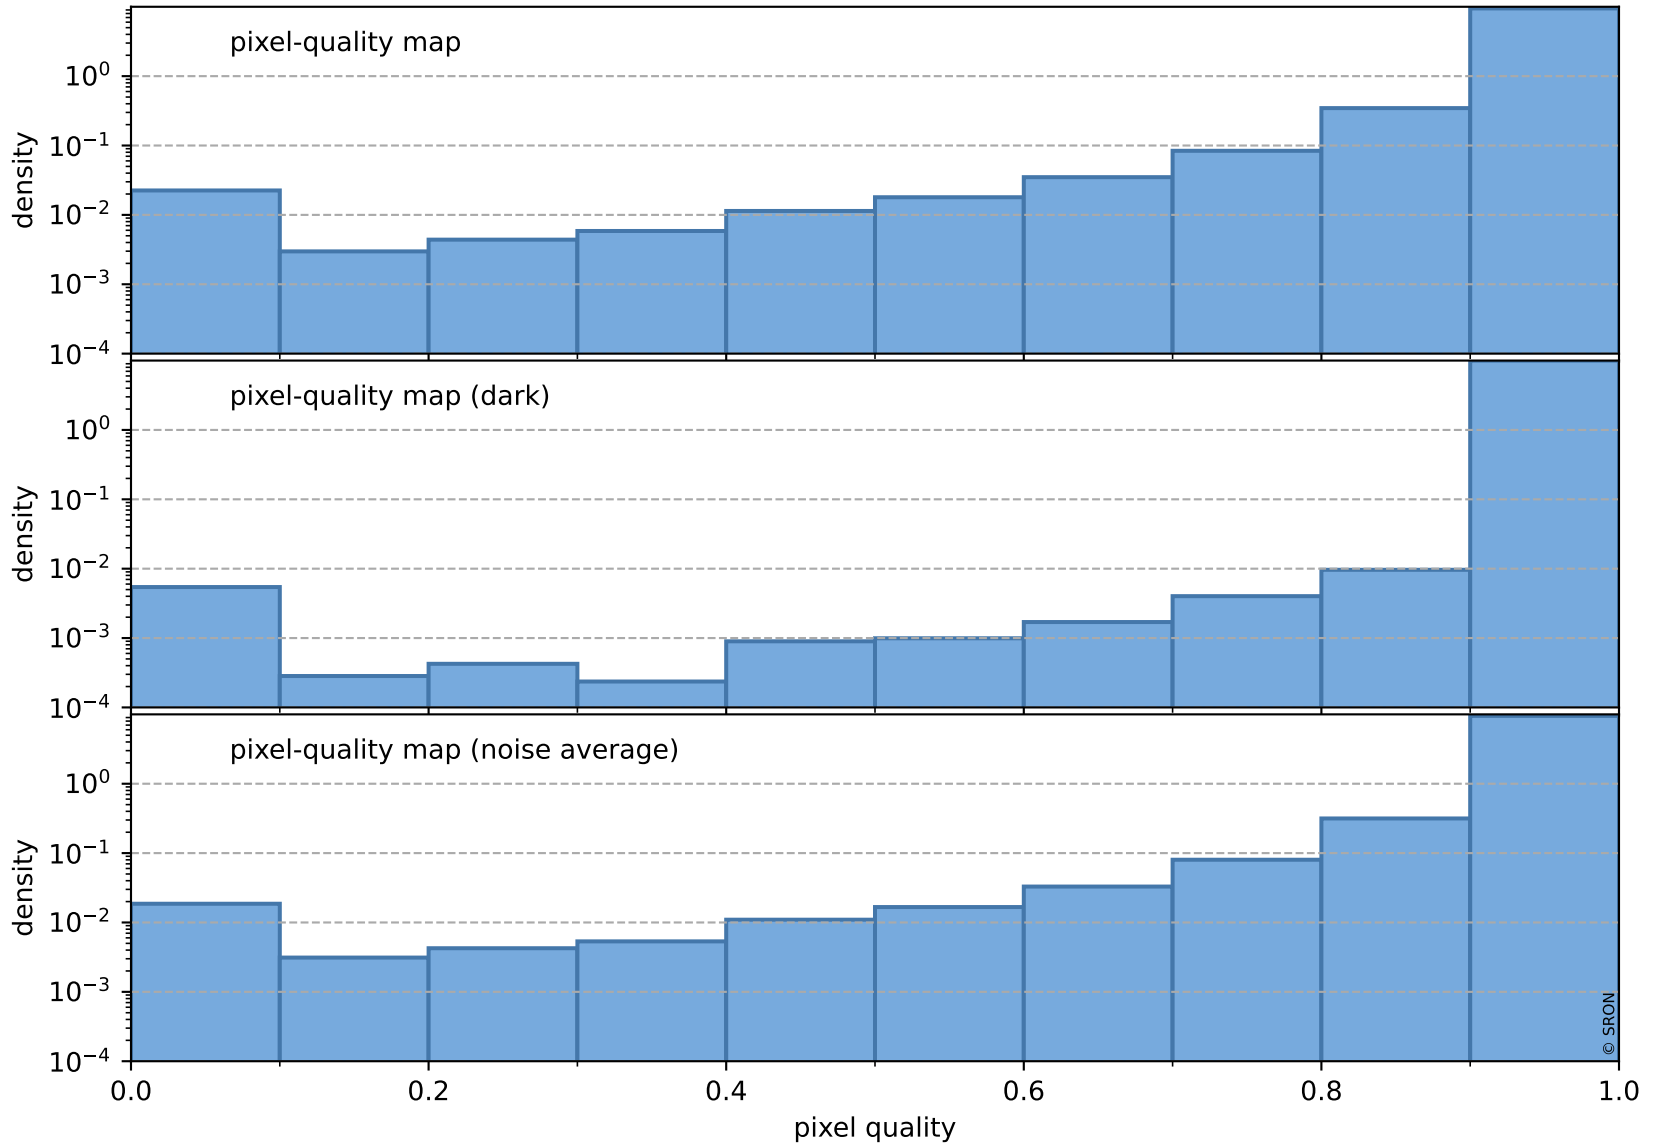

orbits : 20 in [20722, 20767]
coverage : 2021-10-13 / 2021-10-16
bad (quality < 0.8) : 3643
worst (quality < 0.1) : 394
created : 2023-08-22T08:27:23

pixel-quality map (noise average)

Tropomi SWIR pixel quality (official)

orbits : 20 in [20722, 20767]
coverage : 2021-10-13 / 2021-10-16
to good : 351
good to bad : 1729
to worst : 268
created : 2023-08-22T08:27:24

total quality compared with SWIR pixel-quality CKD

Tropomi SWIR pixel quality (official)

orbits : 20 in [20722, 20767]
coverage : 2021-10-13 / 2021-10-16
created : 2023-08-22T08:27:24

Histograms of pixel-quality

Tropomi SWIR pixel quality (official) ground-tracks of Sentinel-5P

orbits : 20 in [20722, 20767]
coverage : 2021-10-13 / 2021-10-16
created : 2023-08-22T08:27:24

Tropomi SWIR pixel quality (official)

orbits : [2827, 20767]
coverage : 2018-04-30 / 2021-10-16
created : 2023-08-22T08:27:24

trend of pixel quality & temperatures