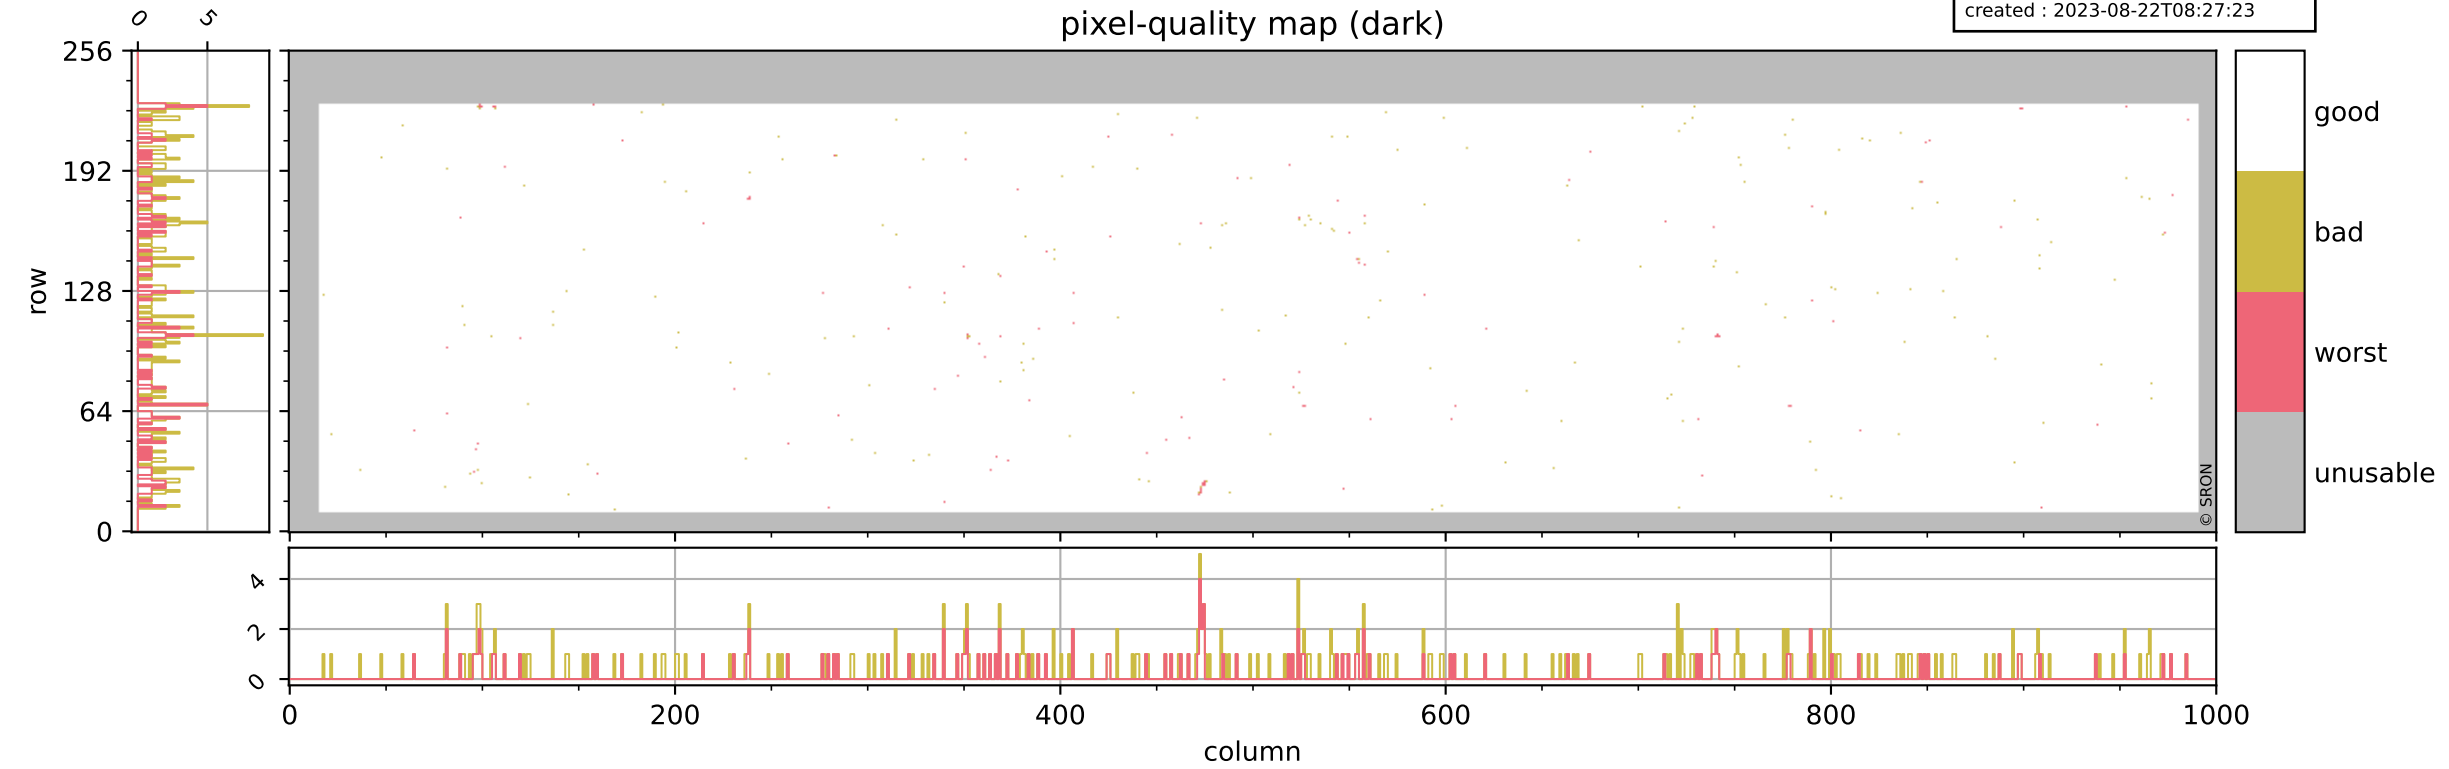

Tropomi SWIR pixel quality (official)

orbits : 20 in [20722, 20767]
coverage : 2021-10-13 / 2021-10-16
bad (quality < 0.8) : 3893
worst (quality < 0.1) : 476
created : 2023-08-22T08:27:23

Tropomi SWIR pixel quality (official)

orbits : 20 in [20722, 20767]
coverage : 2021-10-13 / 2021-10-16
bad (quality < 0.8) : 296
worst (quality < 0.1) : 115
created : 2023-08-22T08:27:23

pixel-quality map (dark)

Tropomi SWIR pixel quality (official)

orbits : 20 in [20722, 20767]
coverage : 2021-10-13 / 2021-10-16
bad (quality < 0.8) : 3643
worst (quality < 0.1) : 394
created : 2023-08-22T08:27:23

pixel-quality map (noise average)

Tropomi SWIR pixel quality (official)

orbits : 20 in [20722, 20767]
coverage : 2021-10-13 / 2021-10-16
created : 2023-08-22T08:27:24

Histograms of pixel-quality

Tropomi SWIR pixel quality (official) ground-tracks of Sentinel-5P

orbits : 20 in [20722, 20767]
coverage : 2021-10-13 / 2021-10-16
created : 2023-08-22T08:27:24