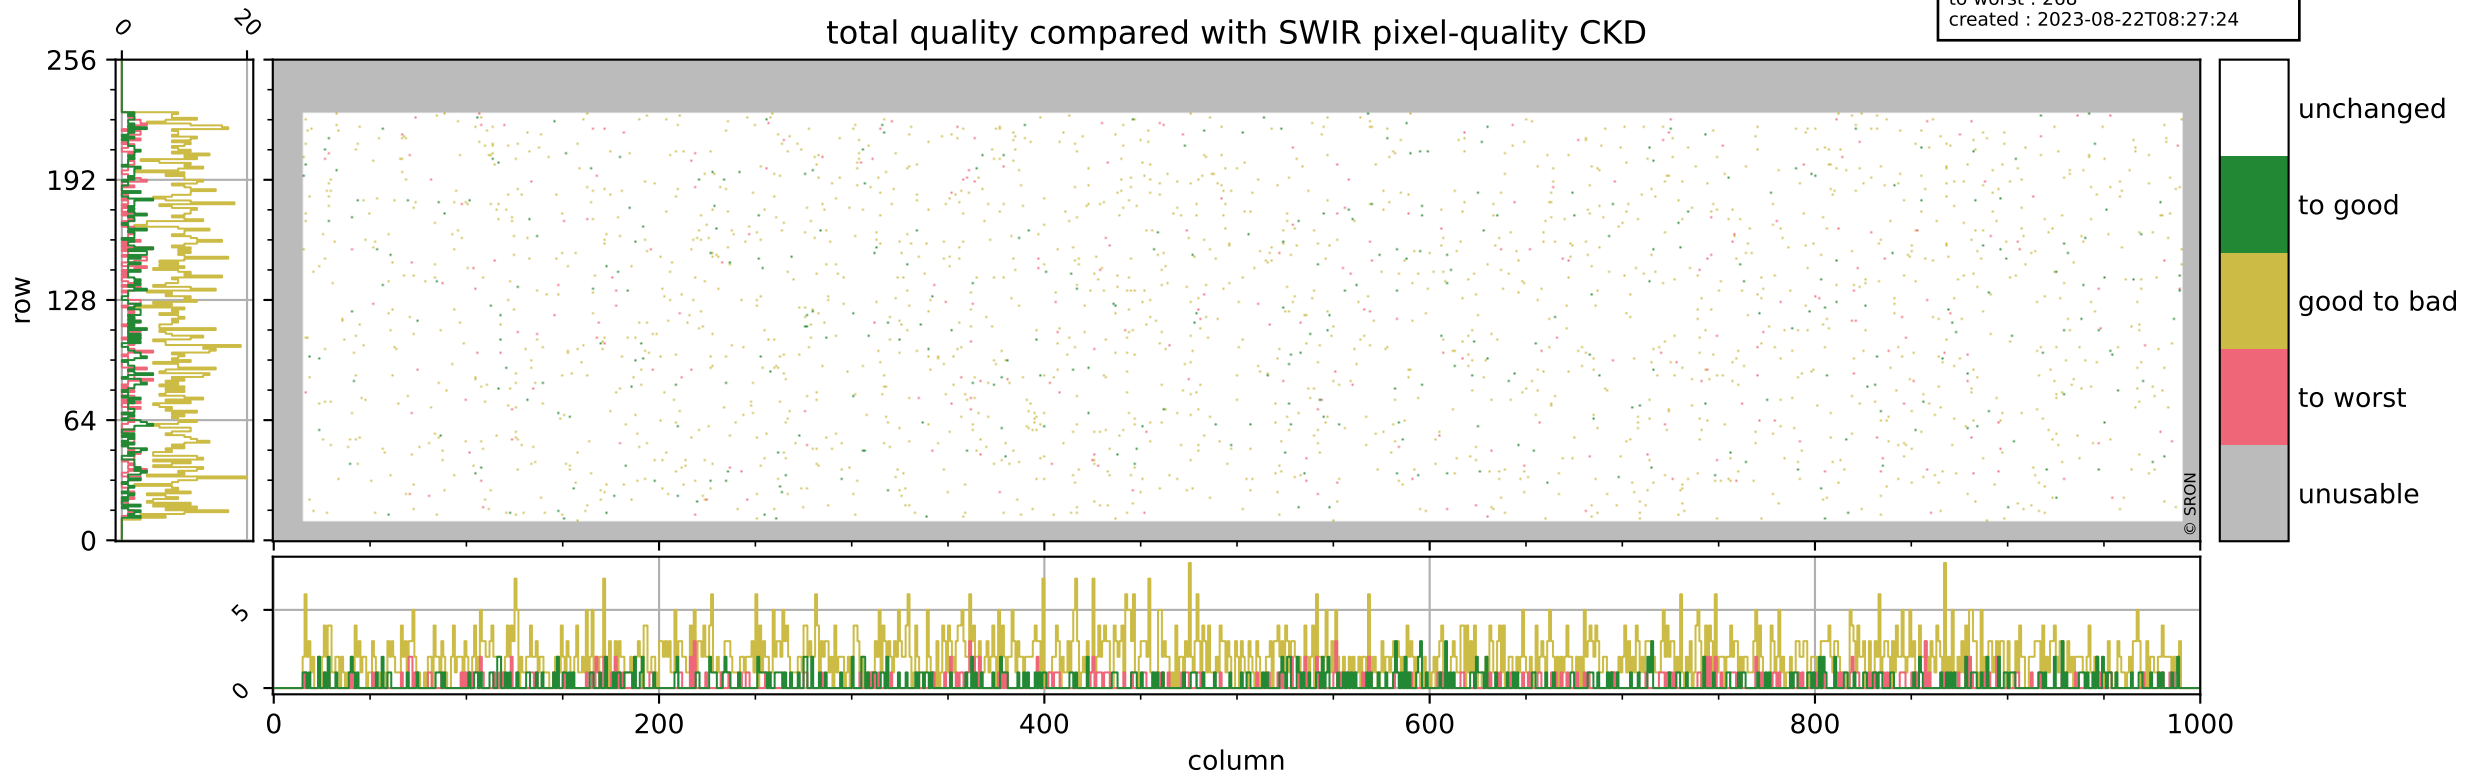

orbits : 20 in [20722, 20767]
coverage : 2021-10-13 / 2021-10-16
bad (quality < 0.8) : 296
worst (quality < 0.1) : 115
created : 2023-08-22T08:27:23

pixel-quality map (dark)

Tropomi SWIR pixel quality (official)

orbits : 20 in [20722, 20767]
coverage : 2021-10-13 / 2021-10-16
bad (quality < 0.8) : 3643
worst (quality < 0.1) : 394
created : 2023-08-22T08:27:23

pixel-quality map (noise average)

Tropomi SWIR pixel quality (official)

orbits : 20 in [20722, 20767]
coverage : 2021-10-13 / 2021-10-16
to good : 351
good to bad : 1729
to worst : 268
created : 2023-08-22T08:27:24

total quality compared with SWIR pixel-quality CKD

Tropomi SWIR pixel quality (official)

orbits : 20 in [20722, 20767]
coverage : 2021-10-13 / 2021-10-16
created : 2023-08-22T08:27:24

Histograms of pixel-quality

Tropomi SWIR pixel quality (official) ground-tracks of Sentinel-5P

orbits : 20 in [20722, 20767]
coverage : 2021-10-13 / 2021-10-16
created : 2023-08-22T08:27:24