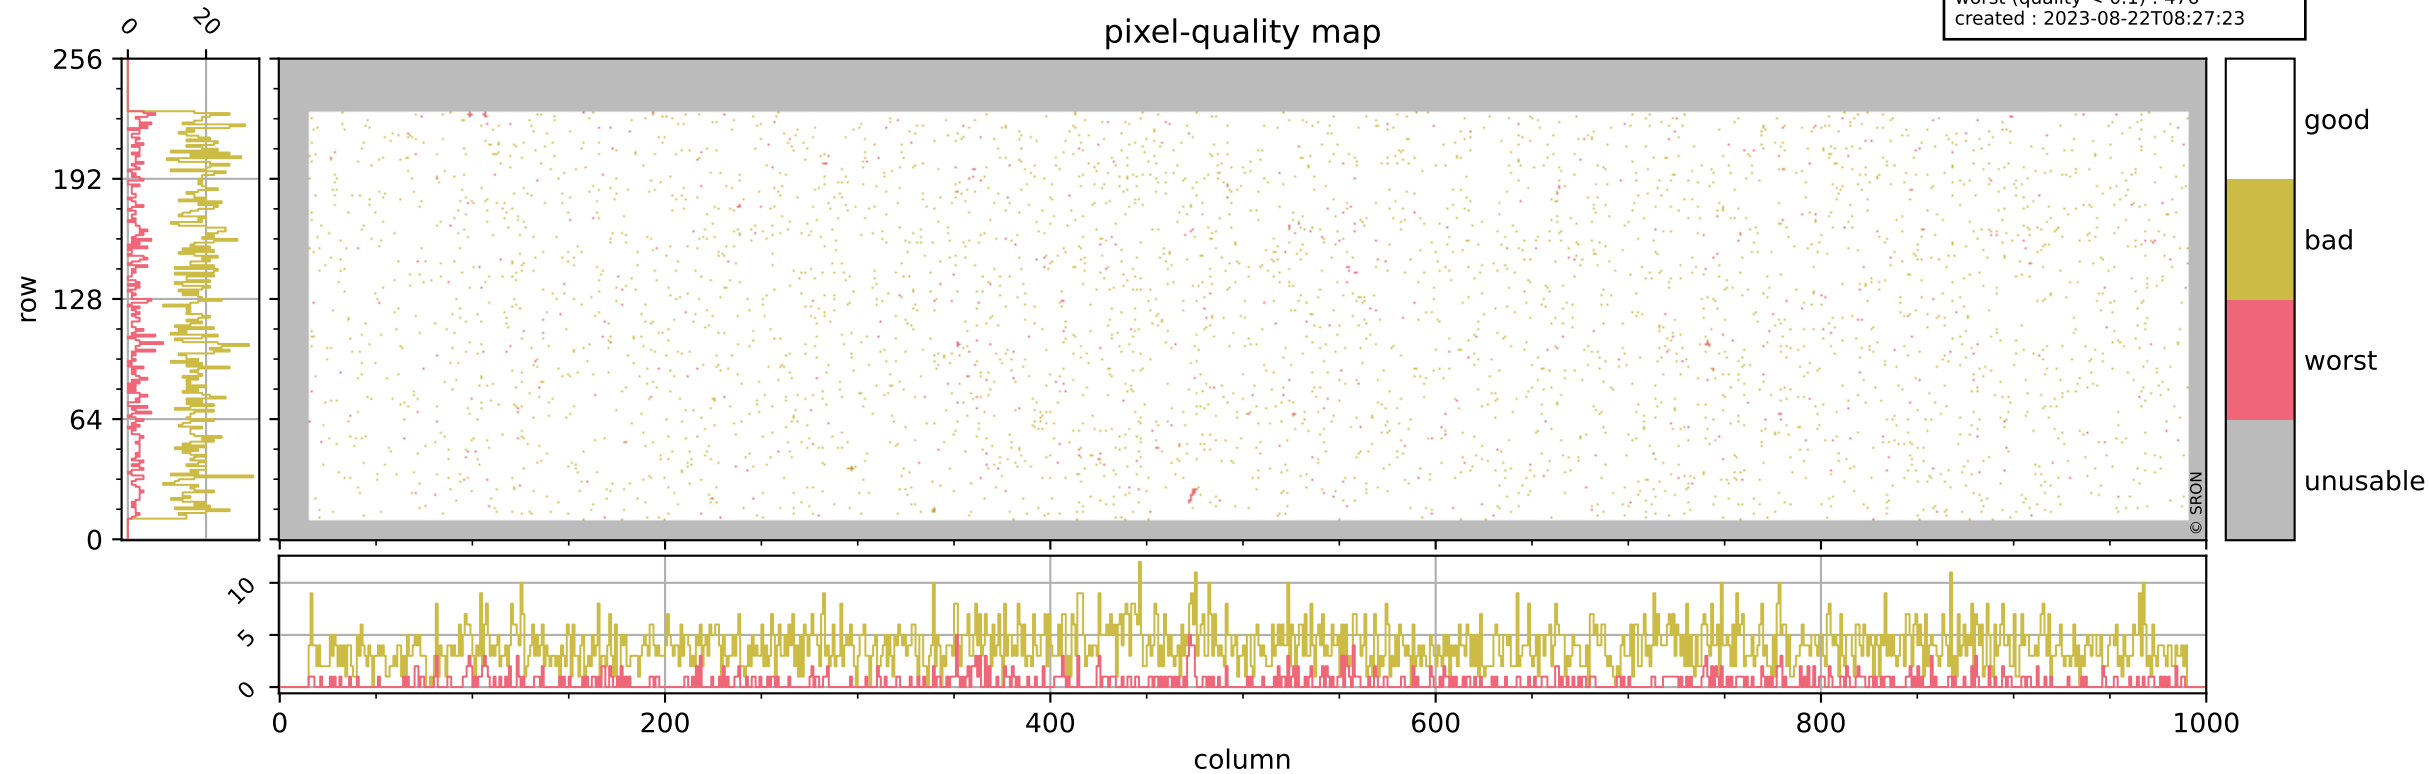

Tropomi SWIR pixel quality (official)

orbits : 20 in [20722, 20767]
coverage : 2021-10-13 / 2021-10-16
bad (quality < 0.8) : 3893
worst (quality < 0.1) : 476
created : 2023-08-22T08:27:23

Tropomi SWIR pixel quality (official)

orbits : 20 in [20722, 20767]
coverage : 2021-10-13 / 2021-10-16
bad (quality < 0.8) : 296
worst (quality < 0.1) : 115
created : 2023-08-22T08:27:23

pixel-quality map (dark)

Tropomi SWIR pixel quality (official)

orbits : 20 in [20722, 20767]
coverage : 2021-10-13 / 2021-10-16
bad (quality < 0.8) : 3643
worst (quality < 0.1) : 394
created : 2023-08-22T08:27:23

pixel-quality map (noise average)

Tropomi SWIR pixel quality (official)

orbits : 20 in [20722, 20767]
coverage : 2021-10-13 / 2021-10-16
created : 2023-08-22T08:27:24

Histograms of pixel-quality

Tropomi SWIR pixel quality (official) ground-tracks of Sentinel-5P

orbits : 20 in [20722, 20767]
coverage : 2021-10-13 / 2021-10-16
created : 2023-08-22T08:27:24