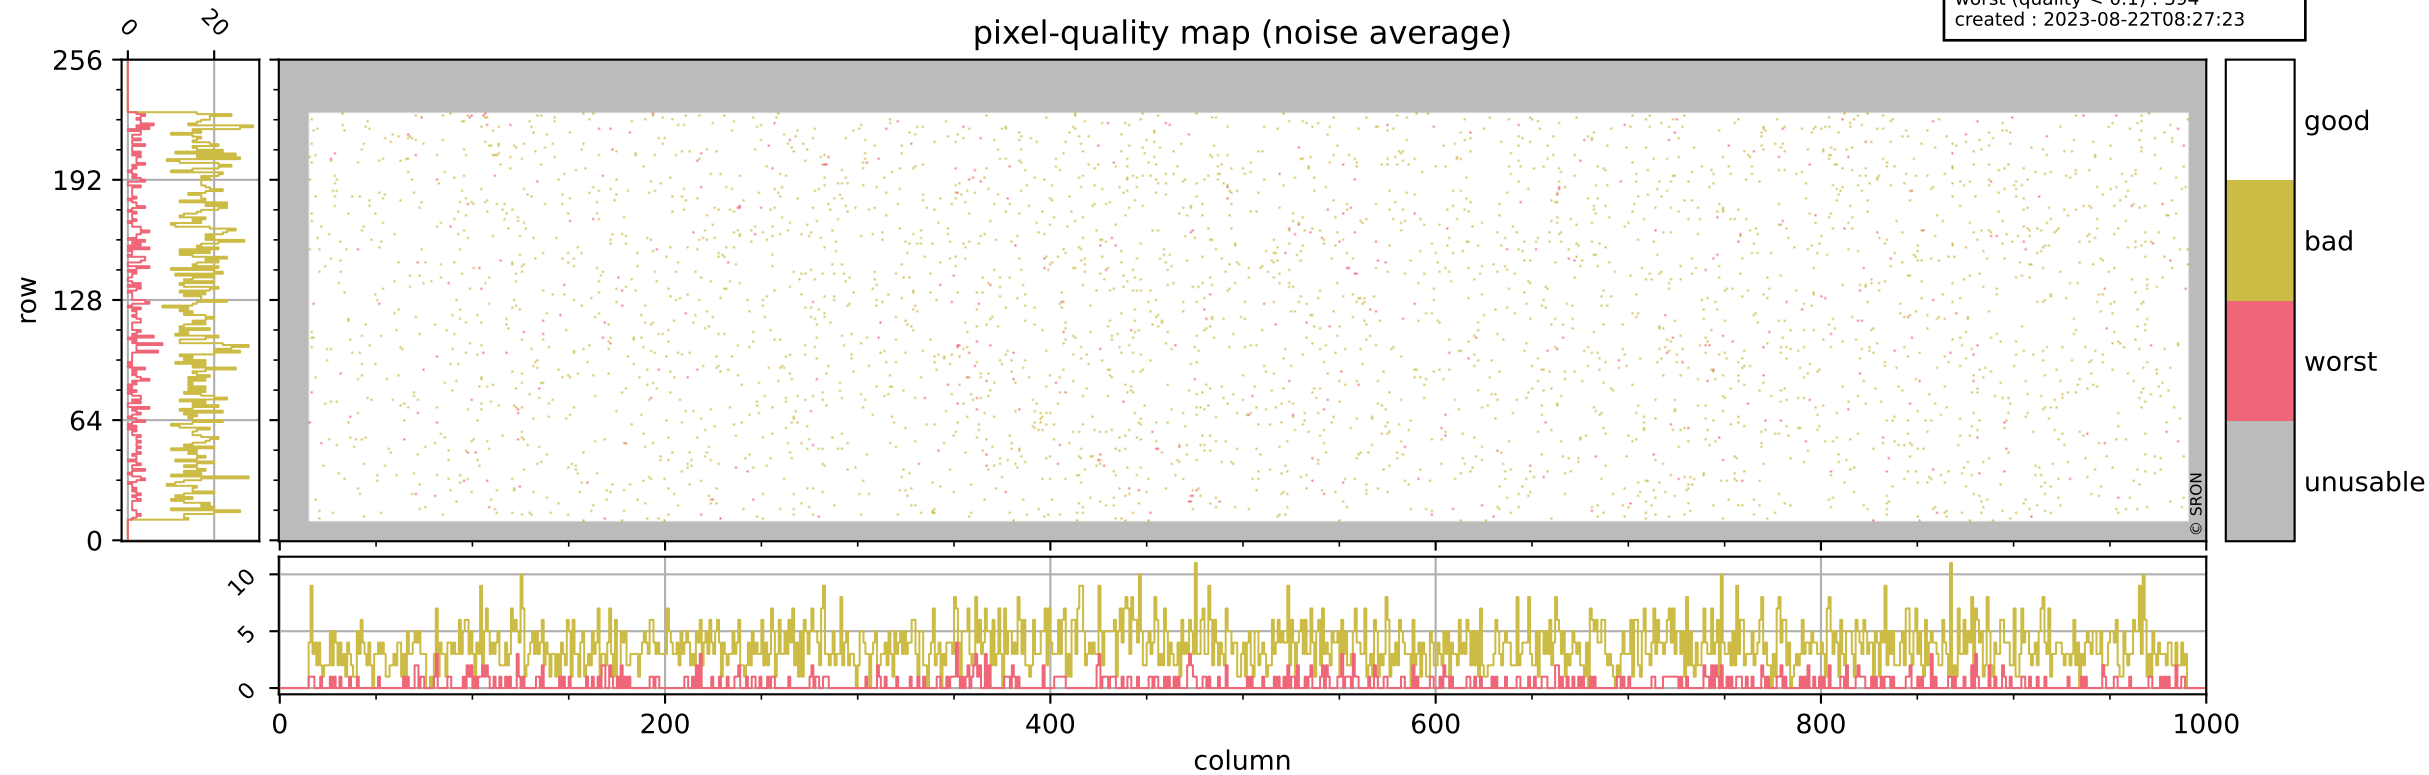

orbits : 20 in [20722, 20767]
coverage : 2021-10-13 / 2021-10-16
bad (quality < 0.8) : 296
worst (quality < 0.1) : 115
created : 2023-08-22T08:27:23

pixel-quality map (dark)

Tropomi SWIR pixel quality (official)

orbits : 20 in [20722, 20767]
coverage : 2021-10-13 / 2021-10-16
bad (quality < 0.8) : 3643
worst (quality < 0.1) : 394
created : 2023-08-22T08:27:23

pixel-quality map (noise average)

Tropomi SWIR pixel quality (official)

orbits : 20 in [20722, 20767]
coverage : 2021-10-13 / 2021-10-16
to good : 351
good to bad : 1729
to worst : 268
created : 2023-08-22T08:27:24

total quality compared with SWIR pixel-quality CKD

Tropomi SWIR pixel quality (official)

orbits : 20 in [20722, 20767]
coverage : 2021-10-13 / 2021-10-16
created : 2023-08-22T08:27:24

Histograms of pixel-quality

Tropomi SWIR pixel quality (official) ground-tracks of Sentinel-5P

orbits : 20 in [20722, 20767]
coverage : 2021-10-13 / 2021-10-16
created : 2023-08-22T08:27:24