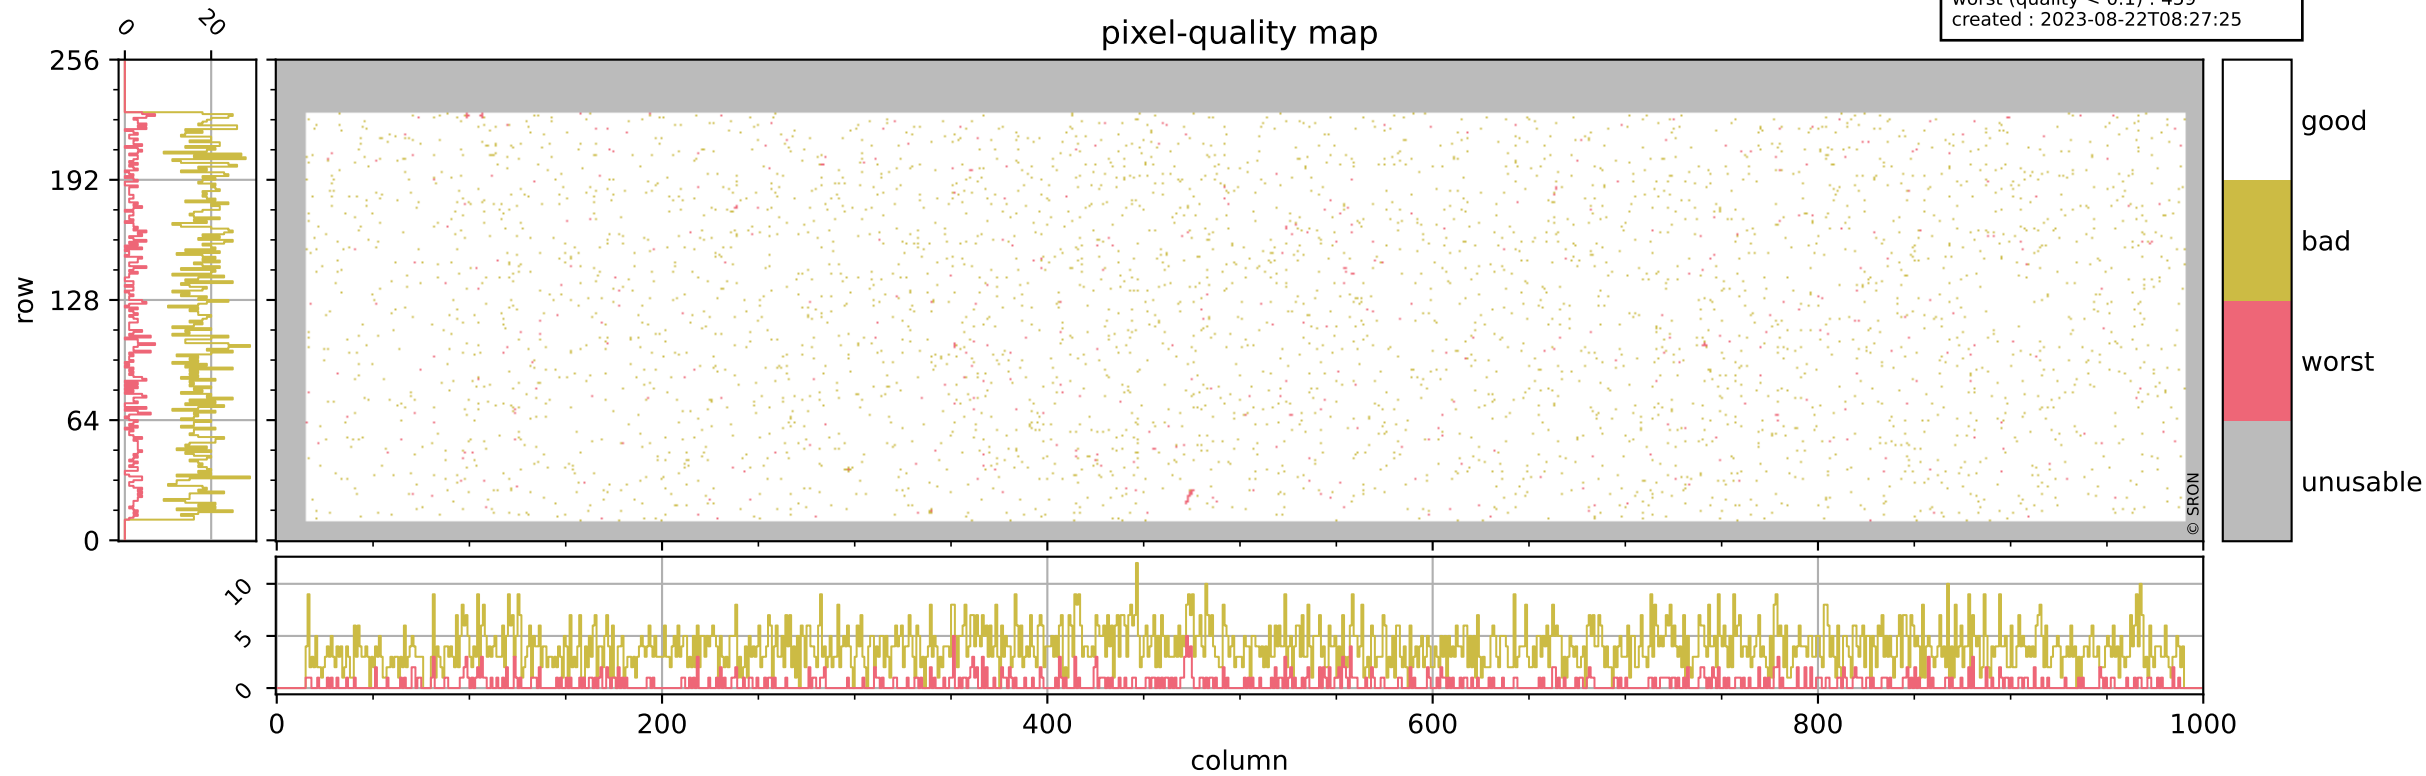

Tropomi SWIR pixel quality (official)

orbits : 19 in [20737, 20782]
coverage : 2021-10-14 / 2021-10-17
bad (quality < 0.8) : 3894
worst (quality < 0.1) : 459
created : 2023-08-22T08:27:25

pixel-quality map

Tropomi SWIR pixel quality (official)

orbits : 19 in [20737, 20782]
coverage : 2021-10-14 / 2021-10-17
bad (quality < 0.8) : 298
worst (quality < 0.1) : 114
created : 2023-08-22T08:27:25

pixel-quality map (dark)

Tropomi SWIR pixel quality (official)

orbits : 19 in [20737, 20782]
coverage : 2021-10-14 / 2021-10-17
bad (quality < 0.8) : 3648
worst (quality < 0.1) : 378
created : 2023-08-22T08:27:26

pixel-quality map (noise average)

Tropomi SWIR pixel quality (official)

orbits : 19 in [20737, 20782]
coverage : 2021-10-14 / 2021-10-17
created : 2023-08-22T08:27:26

Histograms of pixel-quality

Tropomi SWIR pixel quality (official) ground-tracks of Sentinel-5P