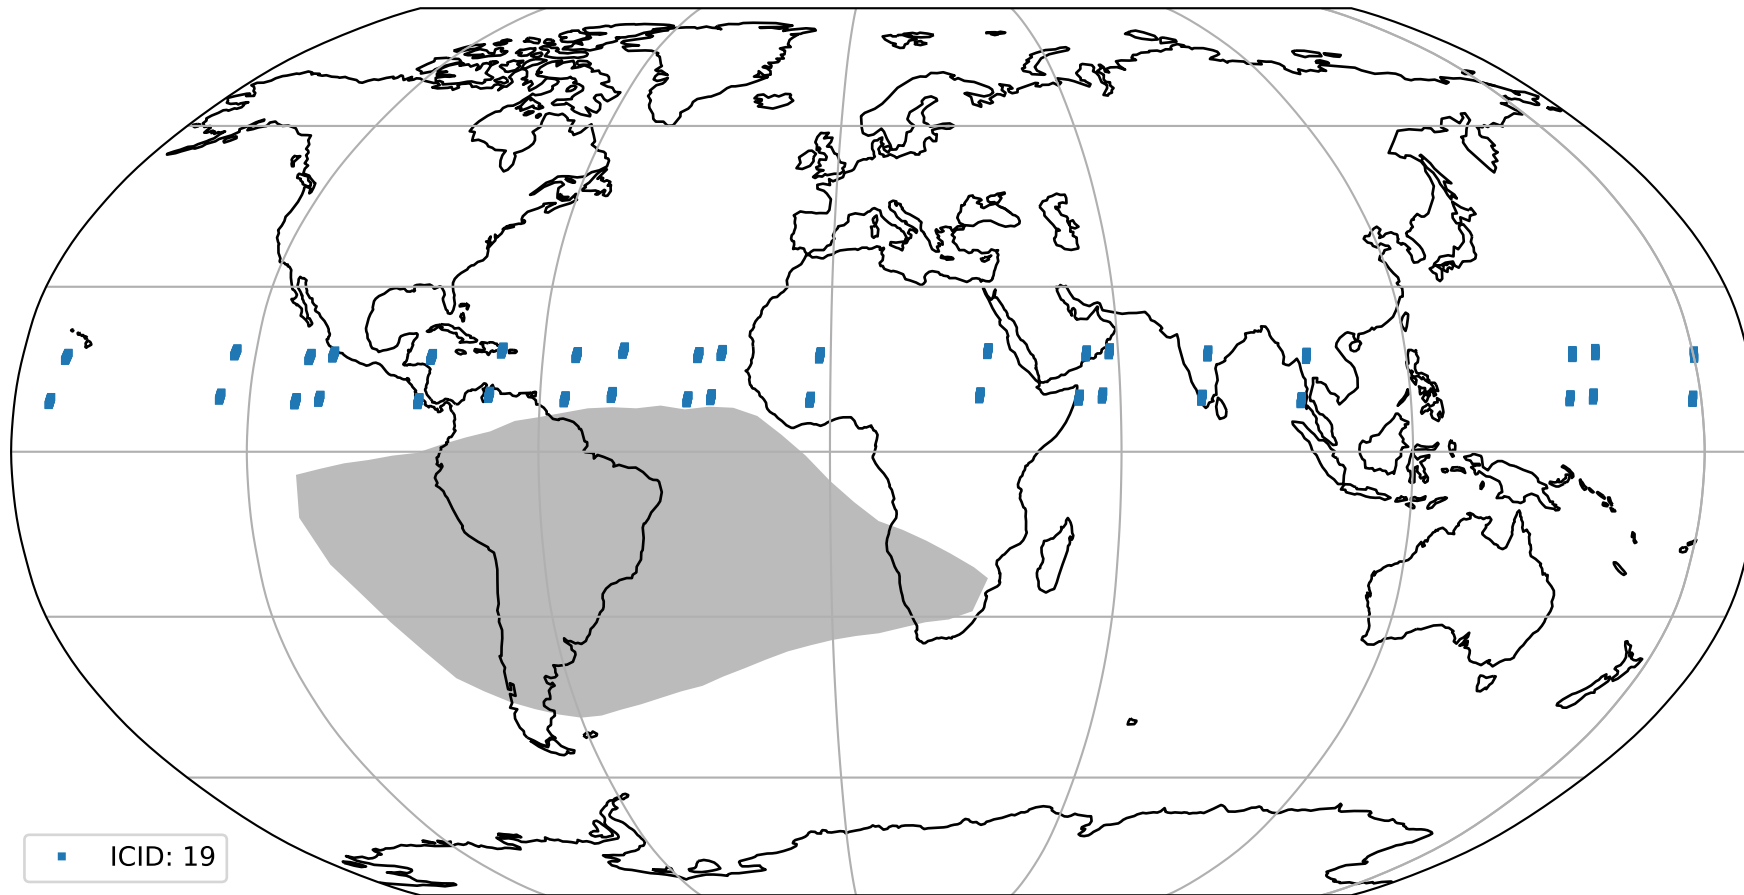

Tropomi SWIR pixel quality (official)

orbits : 19 in [20737, 20782]
coverage : 2021-10-14 / 2021-10-17
to good : 353
good to bad : 1745
to worst : 253
created : 2023-08-22T08:27:26

total quality compared with SWIR pixel-quality CKD

Tropomi SWIR pixel quality (official)

orbits : 19 in [20737, 20782]
coverage : 2021-10-14 / 2021-10-17
created : 2023-08-22T08:27:26

Histograms of pixel-quality

Tropomi SWIR pixel quality (official) ground-tracks of Sentinel-5P

orbits : 19 in [20737, 20782]
coverage : 2021-10-14 / 2021-10-17
created : 2023-08-22T08:27:27

Tropomi SWIR pixel quality (official)

orbits : [2827, 20782]
coverage : 2018-04-30 / 2021-10-17
created : 2023-08-22T08:27:27