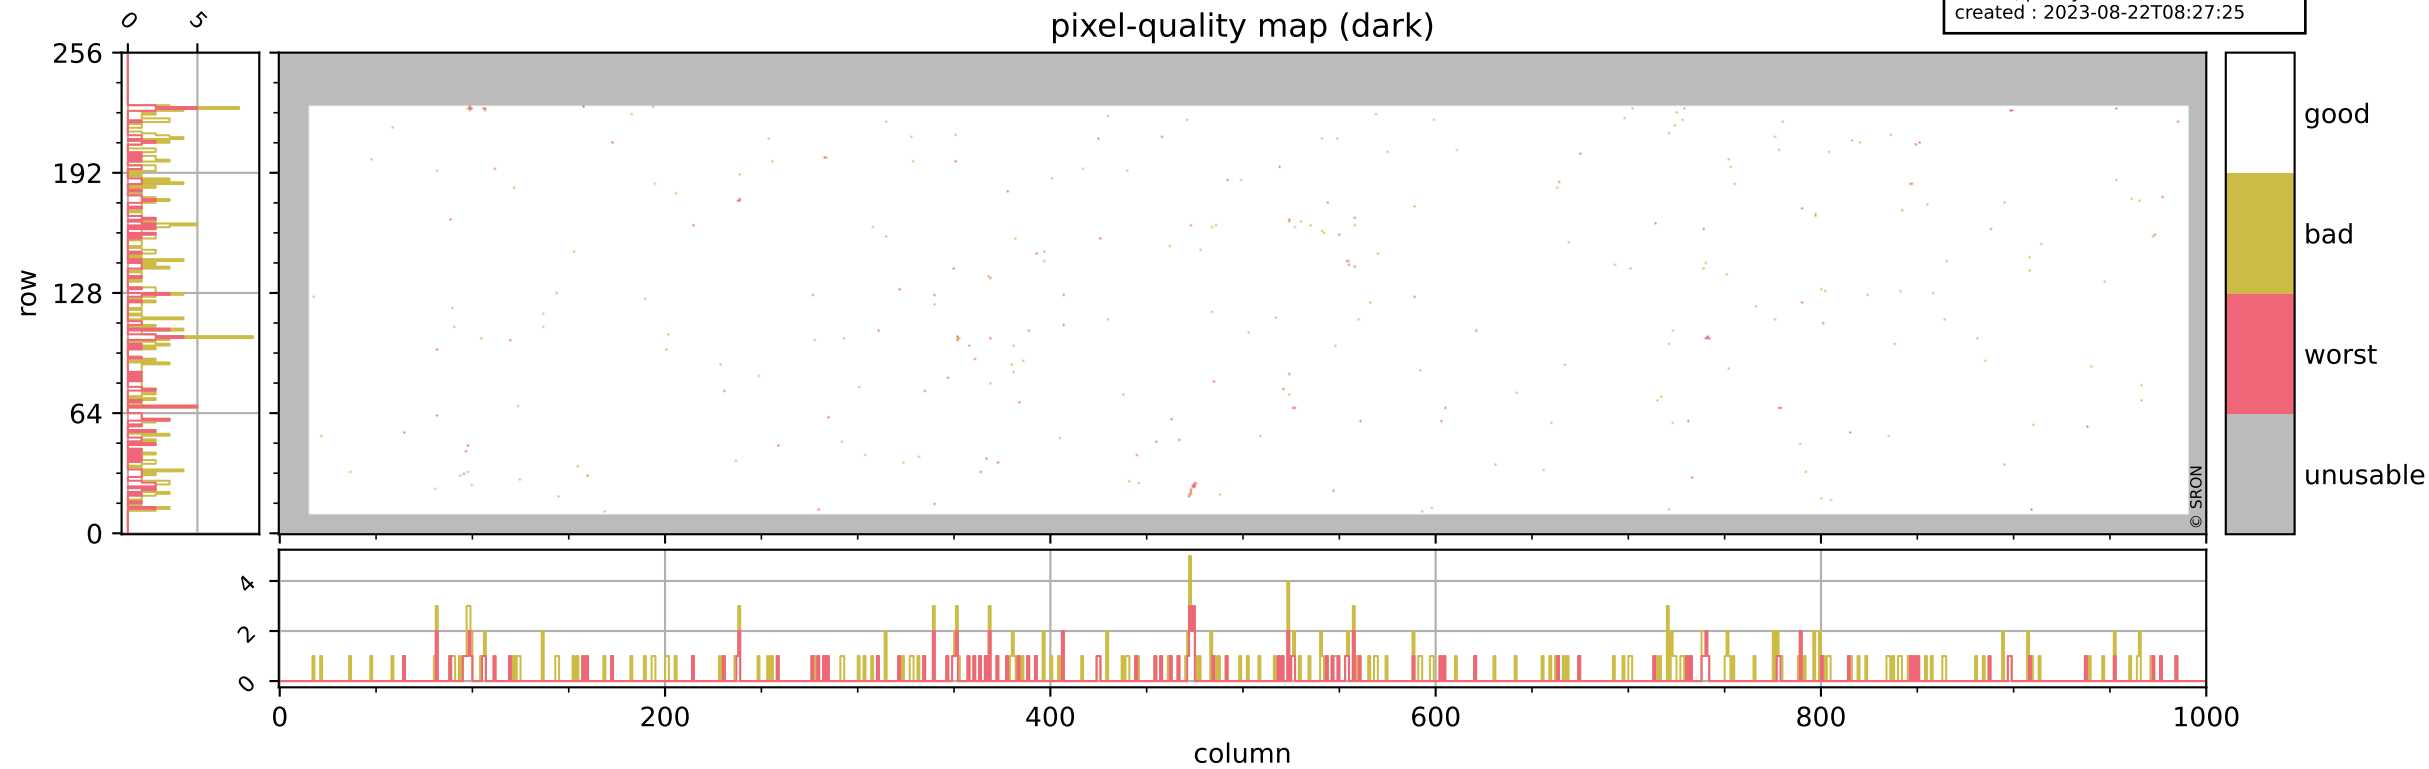

Tropomi SWIR pixel quality (official)

orbits : 19 in [20737, 20782]
coverage : 2021-10-14 / 2021-10-17
bad (quality < 0.8) : 3894
worst (quality < 0.1) : 459
created : 2023-08-22T08:27:25

pixel-quality map

Tropomi SWIR pixel quality (official)

orbits : 19 in [20737, 20782]
coverage : 2021-10-14 / 2021-10-17
bad (quality < 0.8) : 298
worst (quality < 0.1) : 114
created : 2023-08-22T08:27:25

pixel-quality map (dark)

Tropomi SWIR pixel quality (official)

orbits : 19 in [20737, 20782]
coverage : 2021-10-14 / 2021-10-17
bad (quality < 0.8) : 3648
worst (quality < 0.1) : 378
created : 2023-08-22T08:27:26

pixel-quality map (noise average)

Tropomi SWIR pixel quality (official)

orbits : 19 in [20737, 20782]
coverage : 2021-10-14 / 2021-10-17
created : 2023-08-22T08:27:26

Histograms of pixel-quality

Tropomi SWIR pixel quality (official) ground-tracks of Sentinel-5P