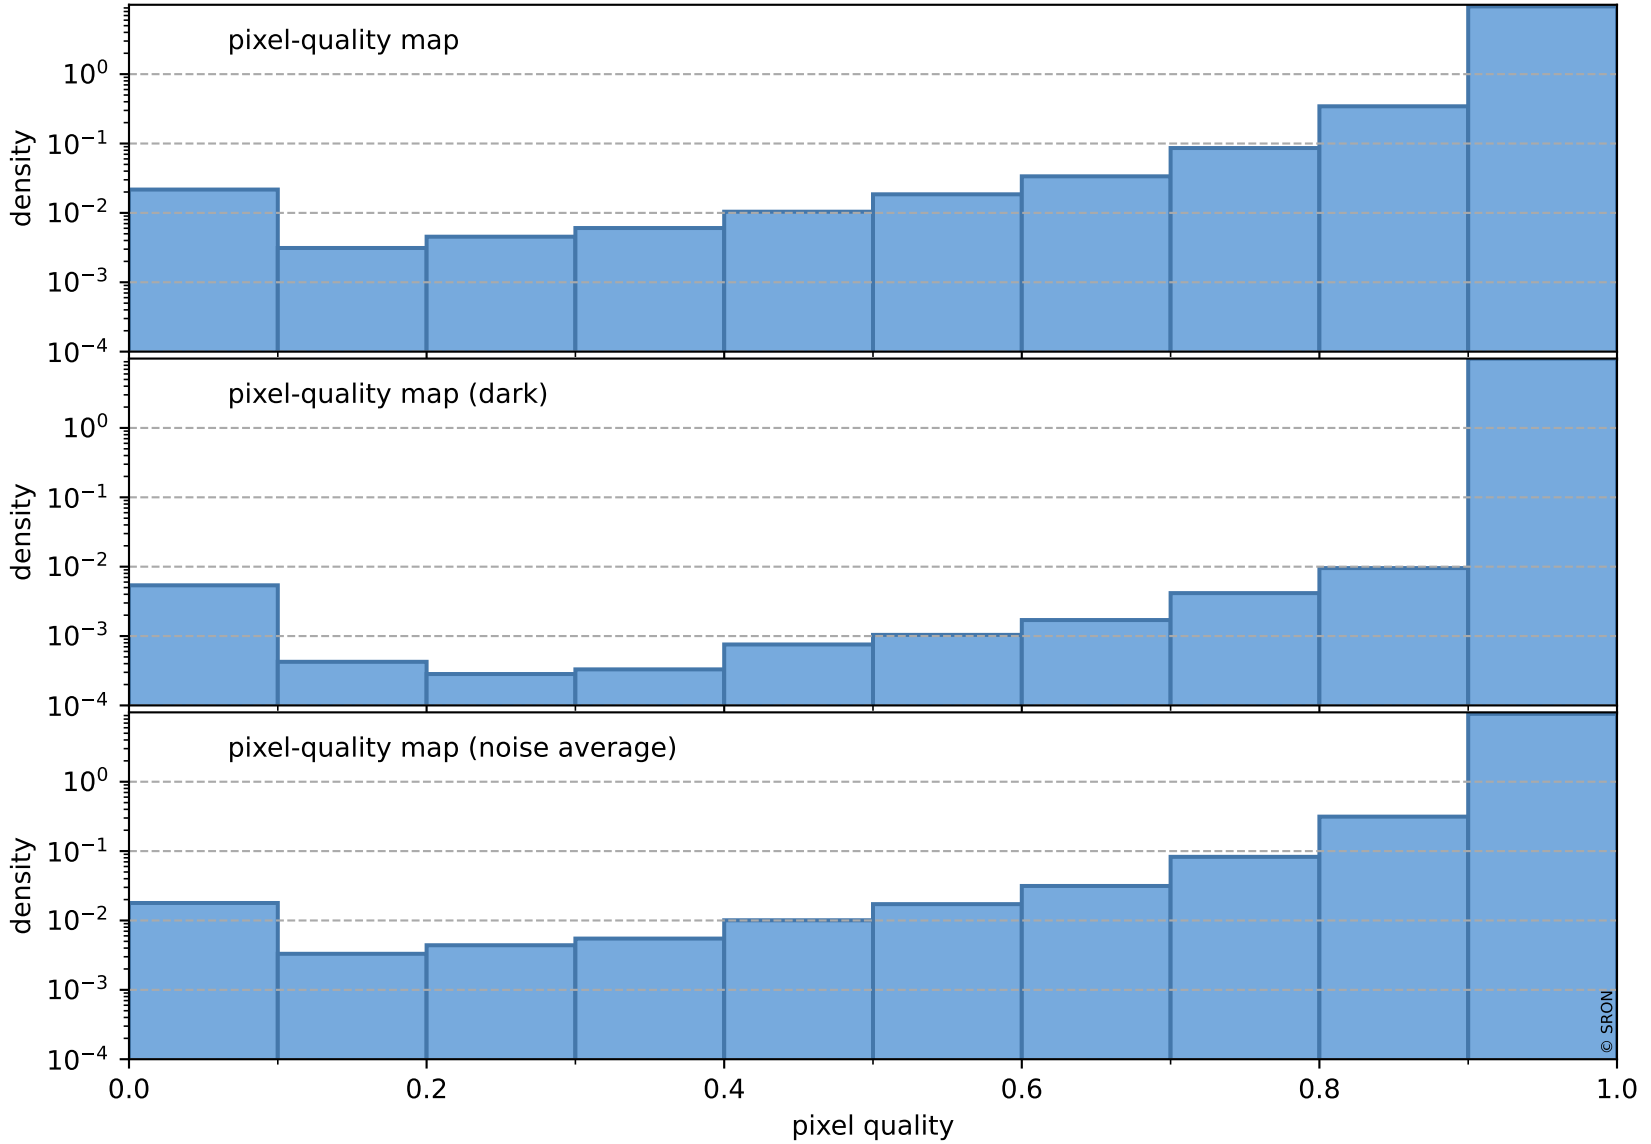

Tropomi SWIR pixel quality (official)

orbits : 19 in [20737, 20782]
coverage : 2021-10-14 / 2021-10-17
to good : 353
good to bad : 1745
to worst : 253
created : 2023-08-22T08:27:26

total quality compared with SWIR pixel-quality CKD

Tropomi SWIR pixel quality (official)

orbits : 19 in [20737, 20782]
coverage : 2021-10-14 / 2021-10-17
created : 2023-08-22T08:27:26

Histograms of pixel-quality

Tropomi SWIR pixel quality (official) ground-tracks of Sentinel-5P

orbits : 19 in [20737, 20782]
coverage : 2021-10-14 / 2021-10-17
created : 2023-08-22T08:27:27

Tropomi SWIR pixel quality (official)

orbits : [2827, 20782]
coverage : 2018-04-30 / 2021-10-17
created : 2023-08-22T08:27:27