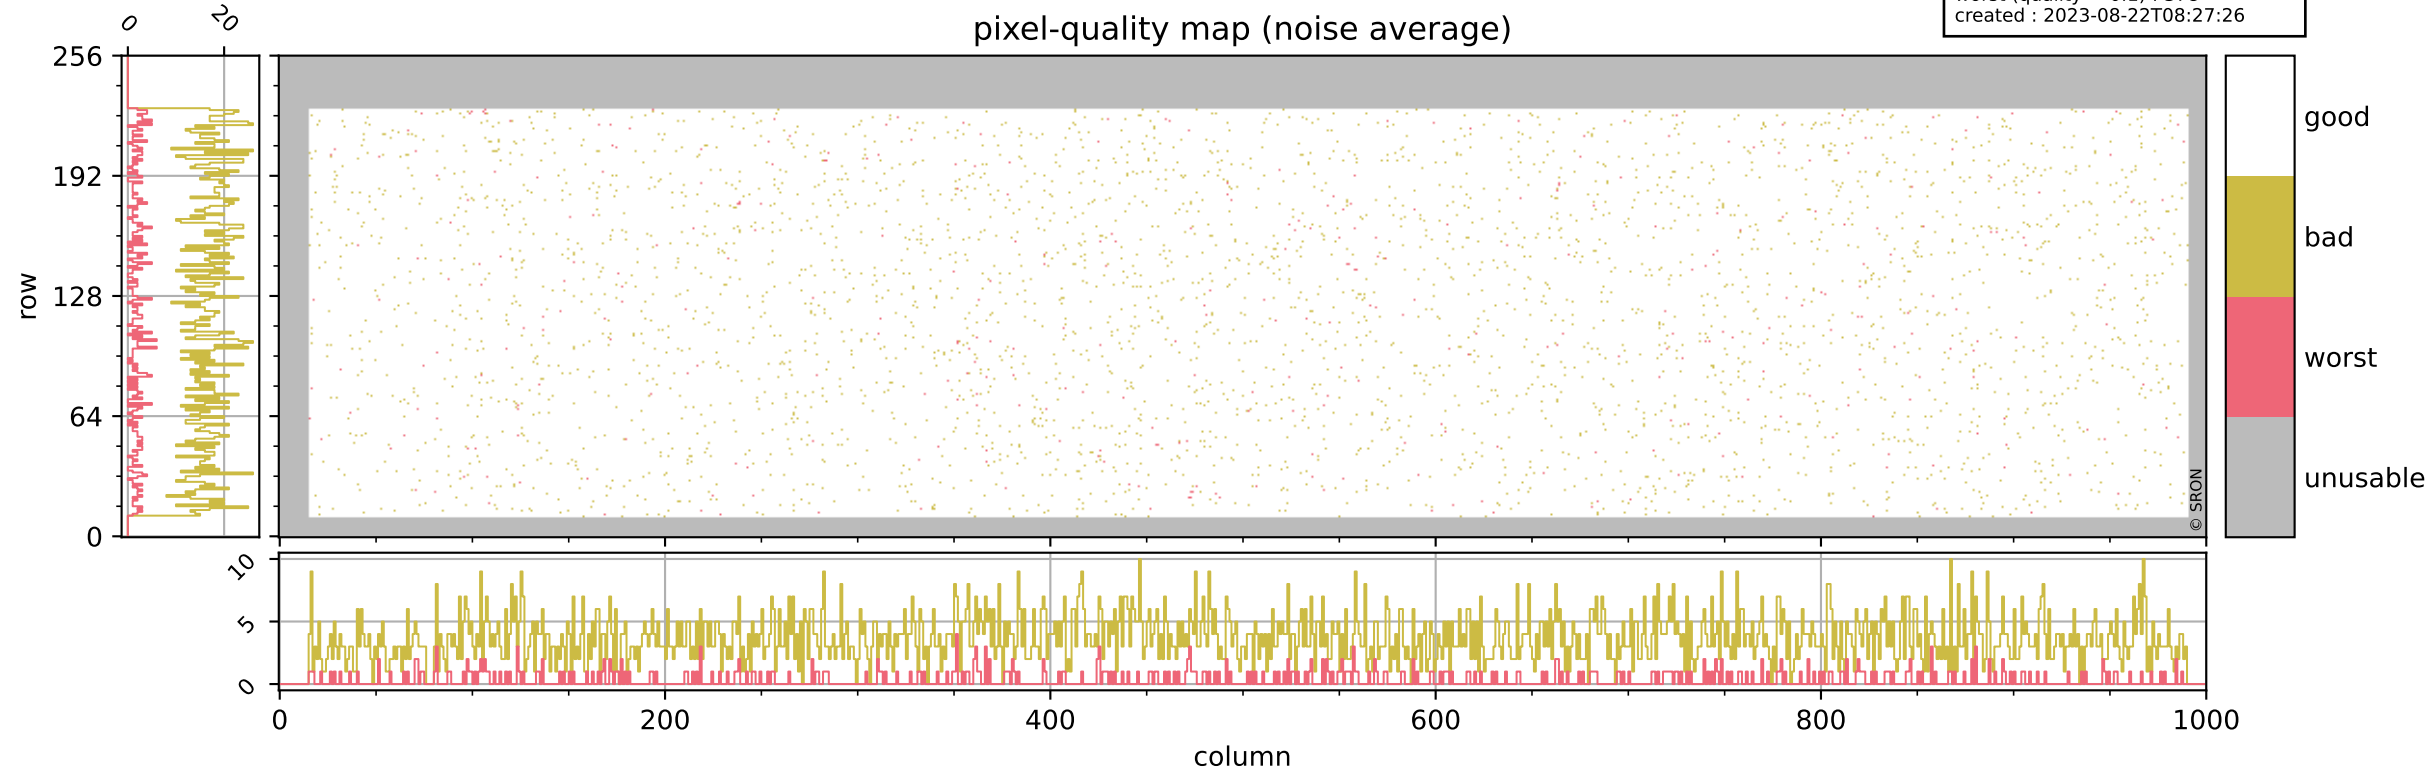

Tropomi SWIR pixel quality (official)

orbits : 19 in [20737, 20782]
coverage : 2021-10-14 / 2021-10-17
bad (quality < 0.8) : 298
worst (quality < 0.1) : 114
created : 2023-08-22T08:27:25

pixel-quality map (dark)

Tropomi SWIR pixel quality (official)

orbits : 19 in [20737, 20782]
coverage : 2021-10-14 / 2021-10-17
bad (quality < 0.8) : 3648
worst (quality < 0.1) : 378
created : 2023-08-22T08:27:26

pixel-quality map (noise average)

Tropomi SWIR pixel quality (official)

orbits : 19 in [20737, 20782]
coverage : 2021-10-14 / 2021-10-17
to good : 353
good to bad : 1745
to worst : 253
created : 2023-08-22T08:27:26

total quality compared with SWIR pixel-quality CKD

Tropomi SWIR pixel quality (official)

orbits : 19 in [20737, 20782]
coverage : 2021-10-14 / 2021-10-17
created : 2023-08-22T08:27:26

Histograms of pixel-quality

Tropomi SWIR pixel quality (official) ground-tracks of Sentinel-5P