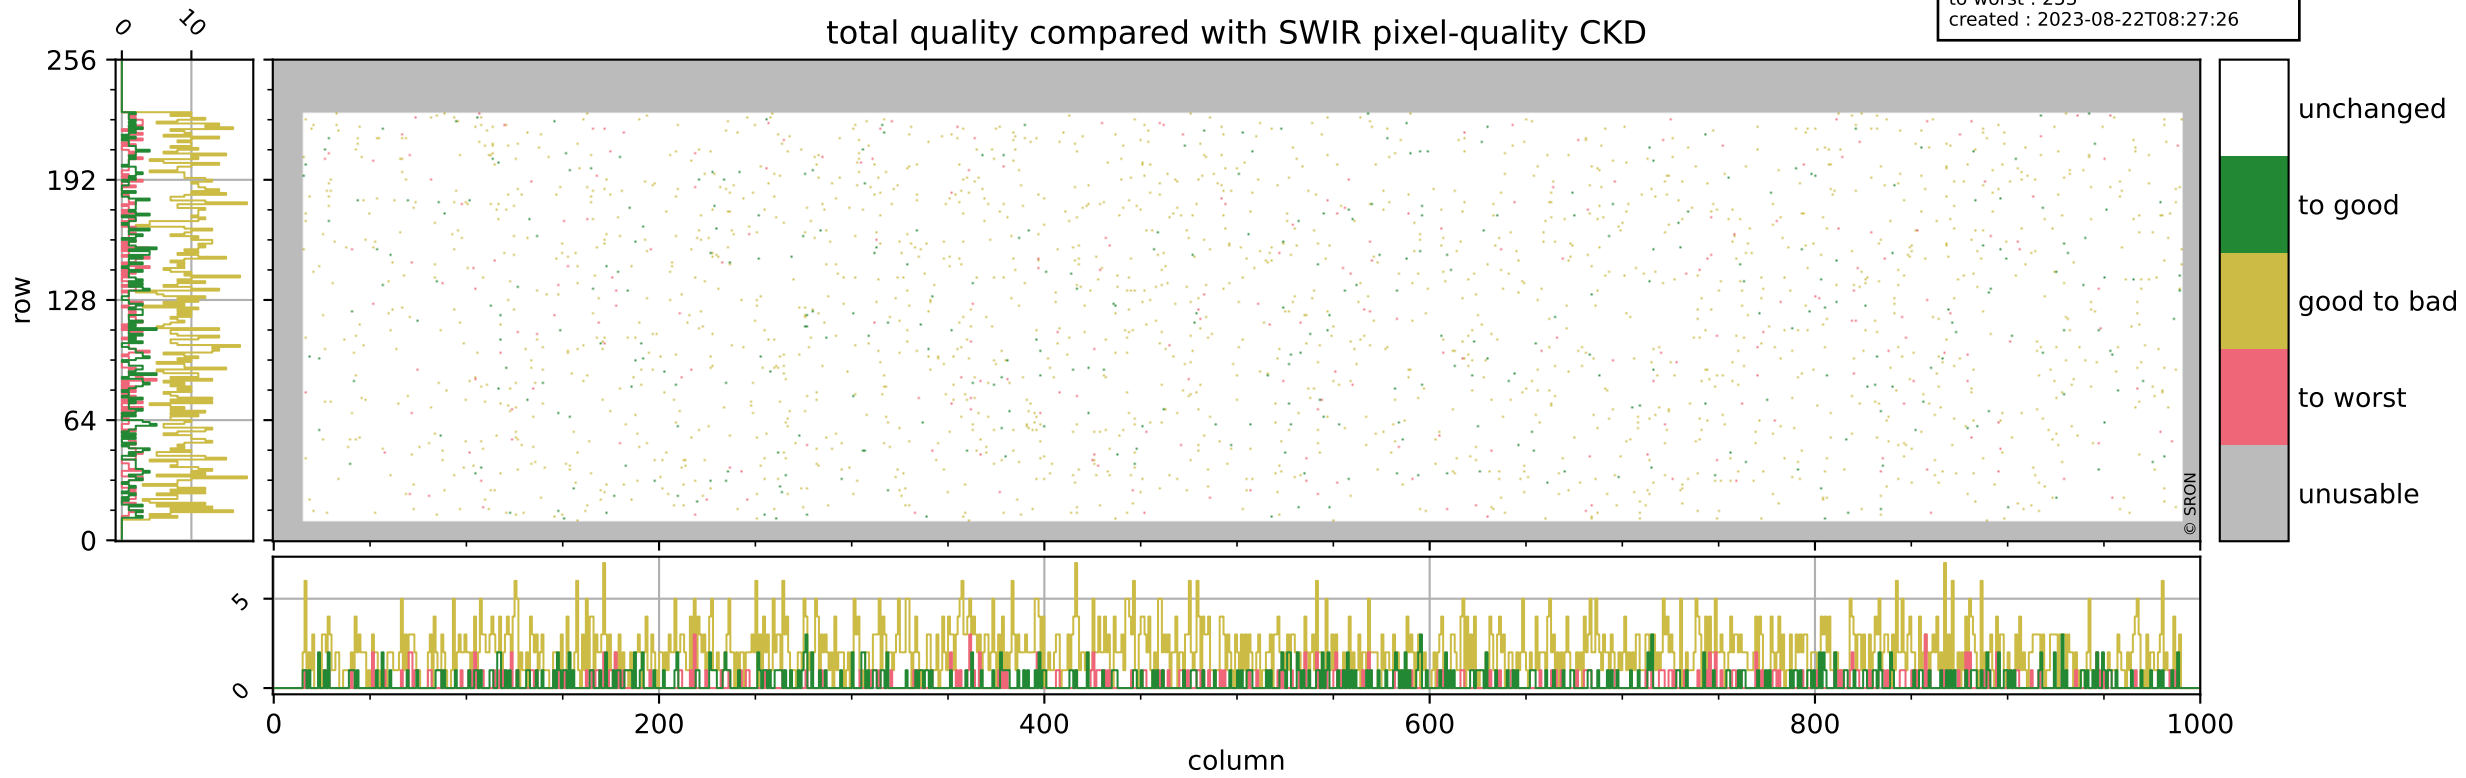

Tropomi SWIR pixel quality (official)

orbits : 19 in [20737, 20782]
coverage : 2021-10-14 / 2021-10-17
bad (quality < 0.8) : 3648
worst (quality < 0.1) : 378
created : 2023-08-22T08:27:26

pixel-quality map (noise average)

Tropomi SWIR pixel quality (official)

orbits : 19 in [20737, 20782]
coverage : 2021-10-14 / 2021-10-17
to good : 353
good to bad : 1745
to worst : 253
created : 2023-08-22T08:27:26

total quality compared with SWIR pixel-quality CKD

Tropomi SWIR pixel quality (official)

orbits : 19 in [20737, 20782]
coverage : 2021-10-14 / 2021-10-17
created : 2023-08-22T08:27:26

Histograms of pixel-quality

Tropomi SWIR pixel quality (official) ground-tracks of Sentinel-5P

orbits : 19 in [20737, 20782]
coverage : 2021-10-14 / 2021-10-17
created : 2023-08-22T08:27:27

Tropomi SWIR pixel quality (official)

orbits : [2827, 20782]
coverage : 2018-04-30 / 2021-10-17
created : 2023-08-22T08:27:27