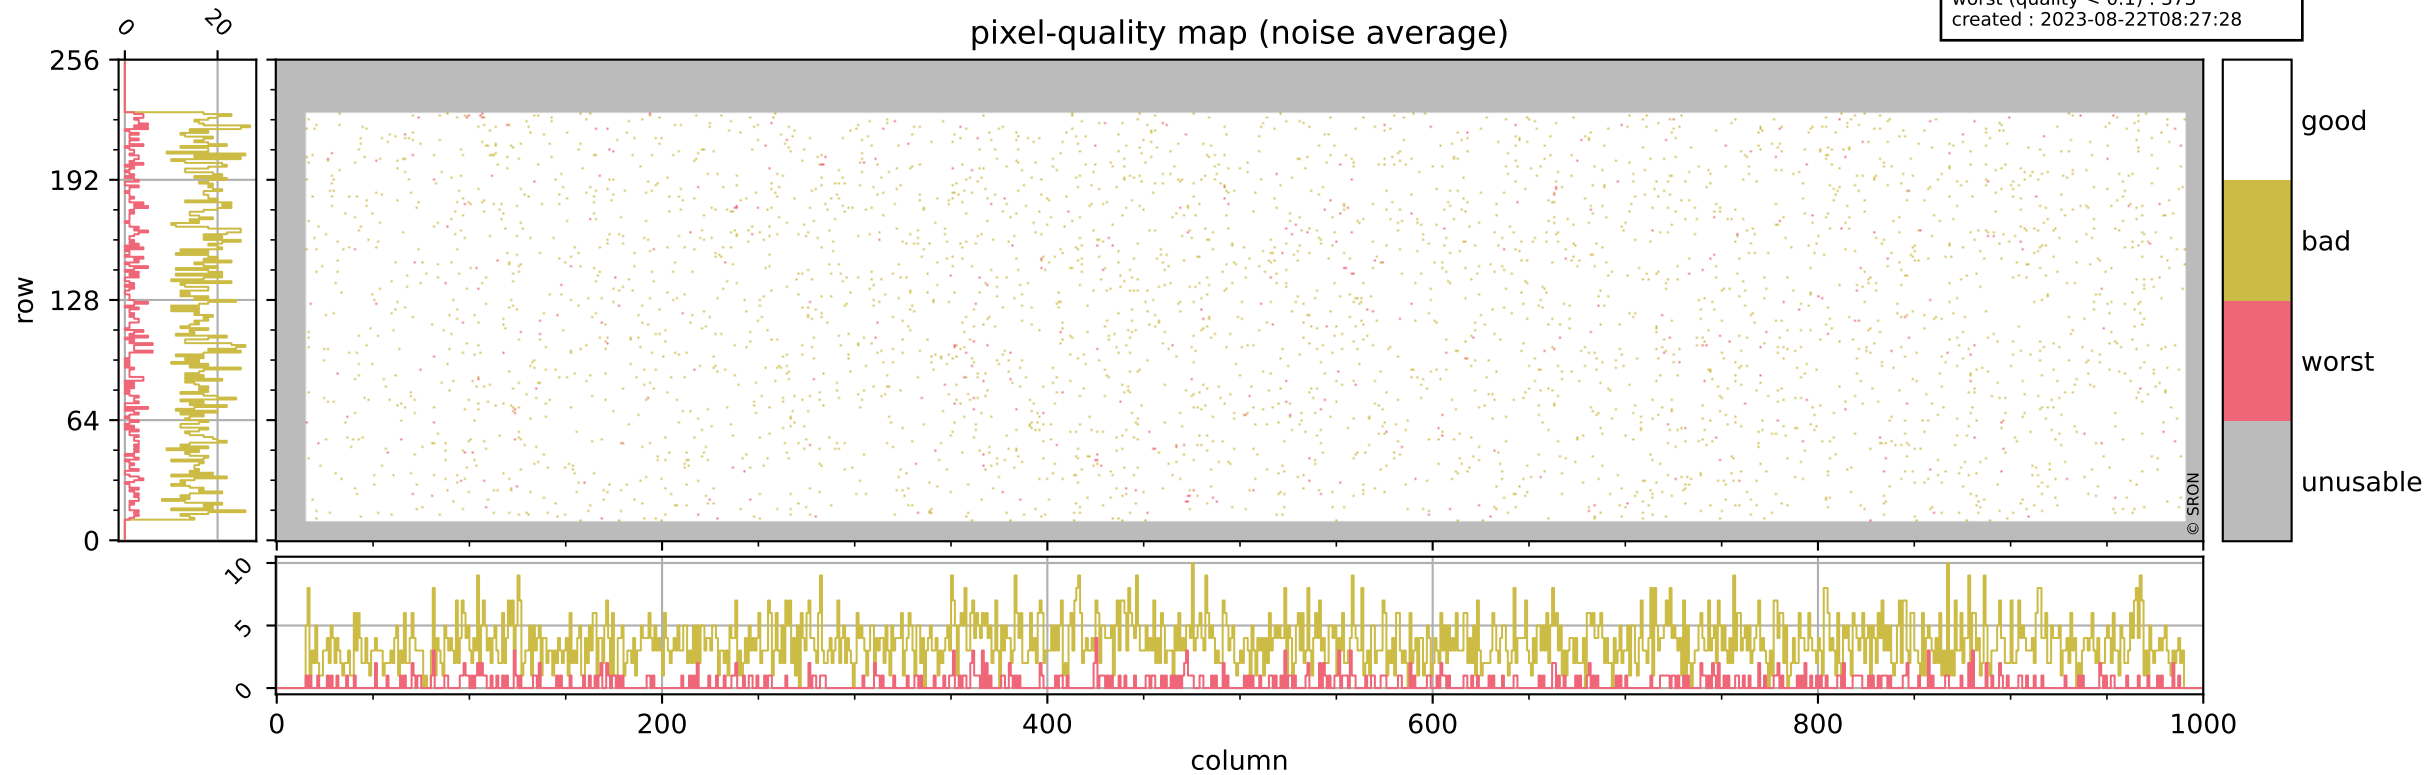

Tropomi SWIR pixel quality (official)

orbits : 20 in [20752, 20797]
coverage : 2021-10-15 / 2021-10-18
bad (quality < 0.8) : 295
worst (quality < 0.1) : 114
created : 2023-08-22T08:27:28

Tropomi SWIR pixel quality (official)

orbits : 20 in [20752, 20797]
coverage : 2021-10-15 / 2021-10-18
bad (quality < 0.8) : 3616
worst (quality < 0.1) : 373
created : 2023-08-22T08:27:28

pixel-quality map (noise average)

Tropomi SWIR pixel quality (official)

orbits : 20 in [20752, 20797]
coverage : 2021-10-15 / 2021-10-18
to good : 361
good to bad : 1731
to worst : 245
created : 2023-08-22T08:27:28

total quality compared with SWIR pixel-quality CKD

Tropomi SWIR pixel quality (official)

orbits : 20 in [20752, 20797]
coverage : 2021-10-15 / 2021-10-18
created : 2023-08-22T08:27:28

Histograms of pixel-quality

Tropomi SWIR pixel quality (official) ground-tracks of Sentinel-5P

orbits : 20 in [20752, 20797]
coverage : 2021-10-15 / 2021-10-18
created : 2023-08-22T08:27:29