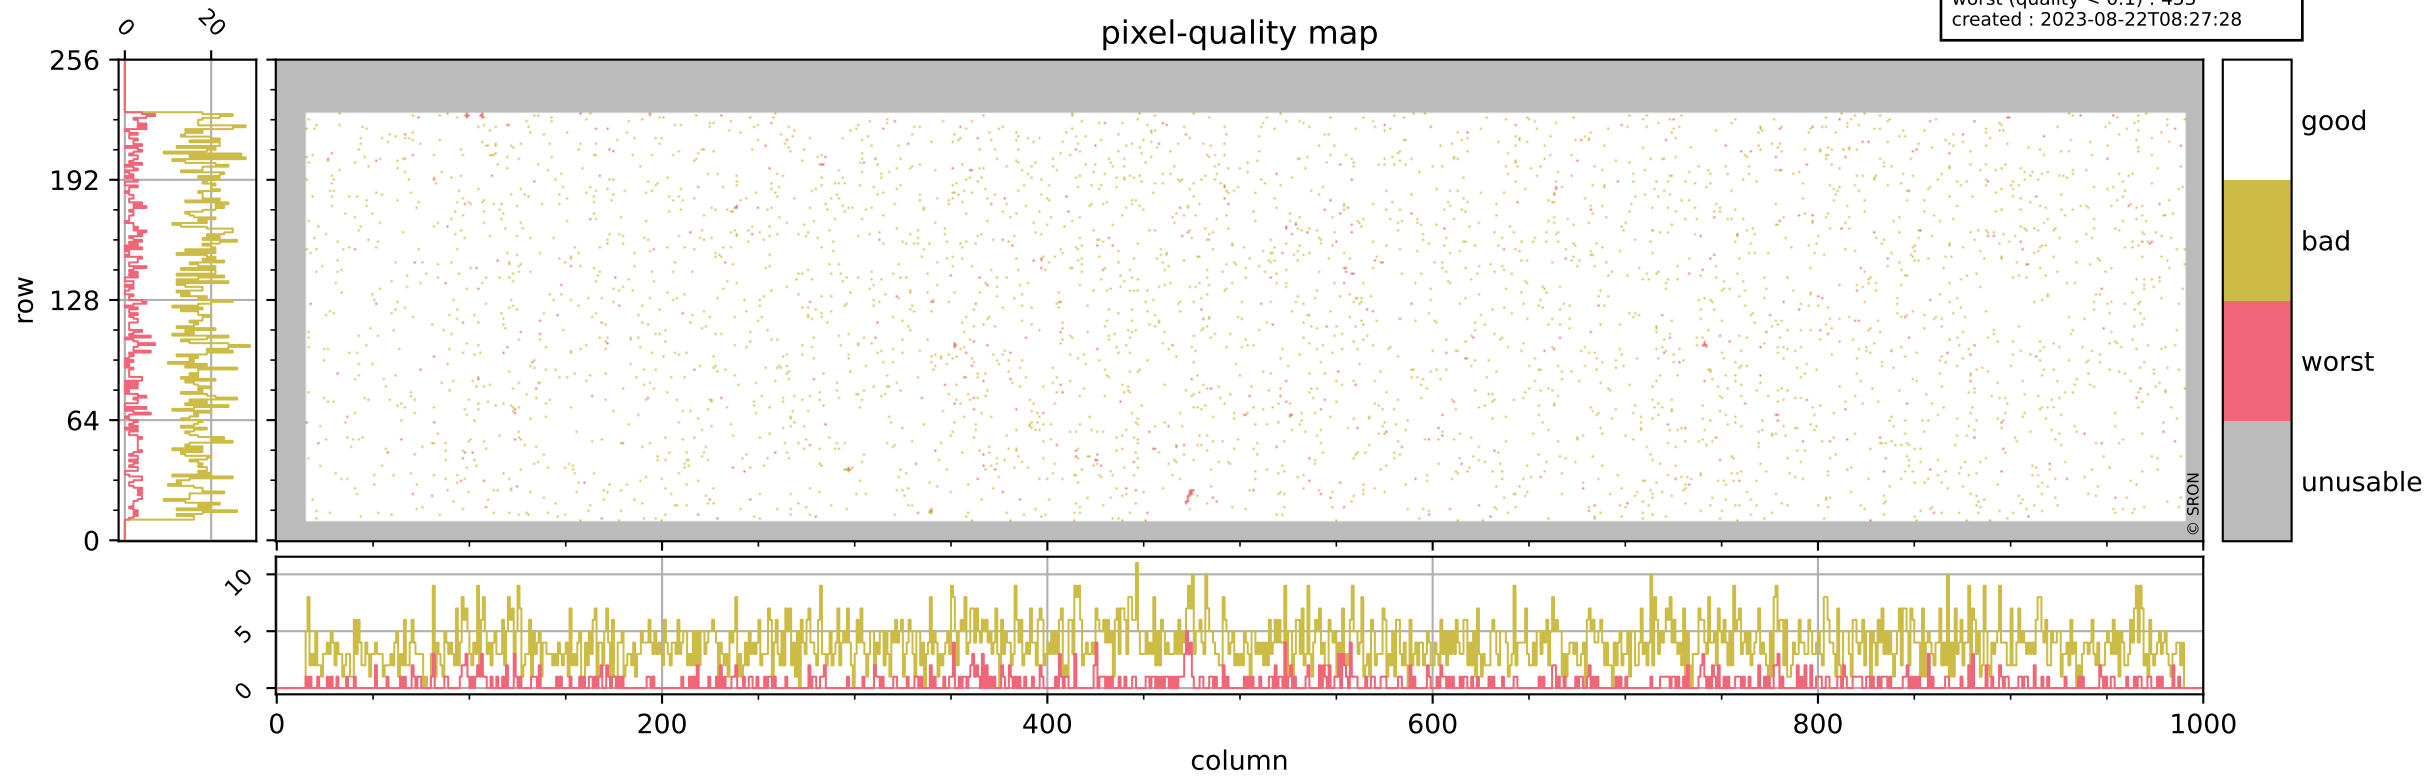

Tropomi SWIR pixel quality (official)

orbits : 20 in [20752, 20797]
coverage : 2021-10-15 / 2021-10-18
bad (quality < 0.8) : 3863
worst (quality < 0.1) : 453
created : 2023-08-22T08:27:28

pixel-quality map

Tropomi SWIR pixel quality (official)

orbits : 20 in [20752, 20797]
coverage : 2021-10-15 / 2021-10-18
bad (quality < 0.8) : 295
worst (quality < 0.1) : 114
created : 2023-08-22T08:27:28

Tropomi SWIR pixel quality (official)

orbits : 20 in [20752, 20797]
coverage : 2021-10-15 / 2021-10-18
bad (quality < 0.8) : 3616
worst (quality < 0.1) : 373
created : 2023-08-22T08:27:28

pixel-quality map (noise average)

Tropomi SWIR pixel quality (official)

orbits : 20 in [20752, 20797]
coverage : 2021-10-15 / 2021-10-18
created : 2023-08-22T08:27:28

Histograms of pixel-quality

Tropomi SWIR pixel quality (official) ground-tracks of Sentinel-5P

orbits : 20 in [20752, 20797]
coverage : 2021-10-15 / 2021-10-18
created : 2023-08-22T08:27:29