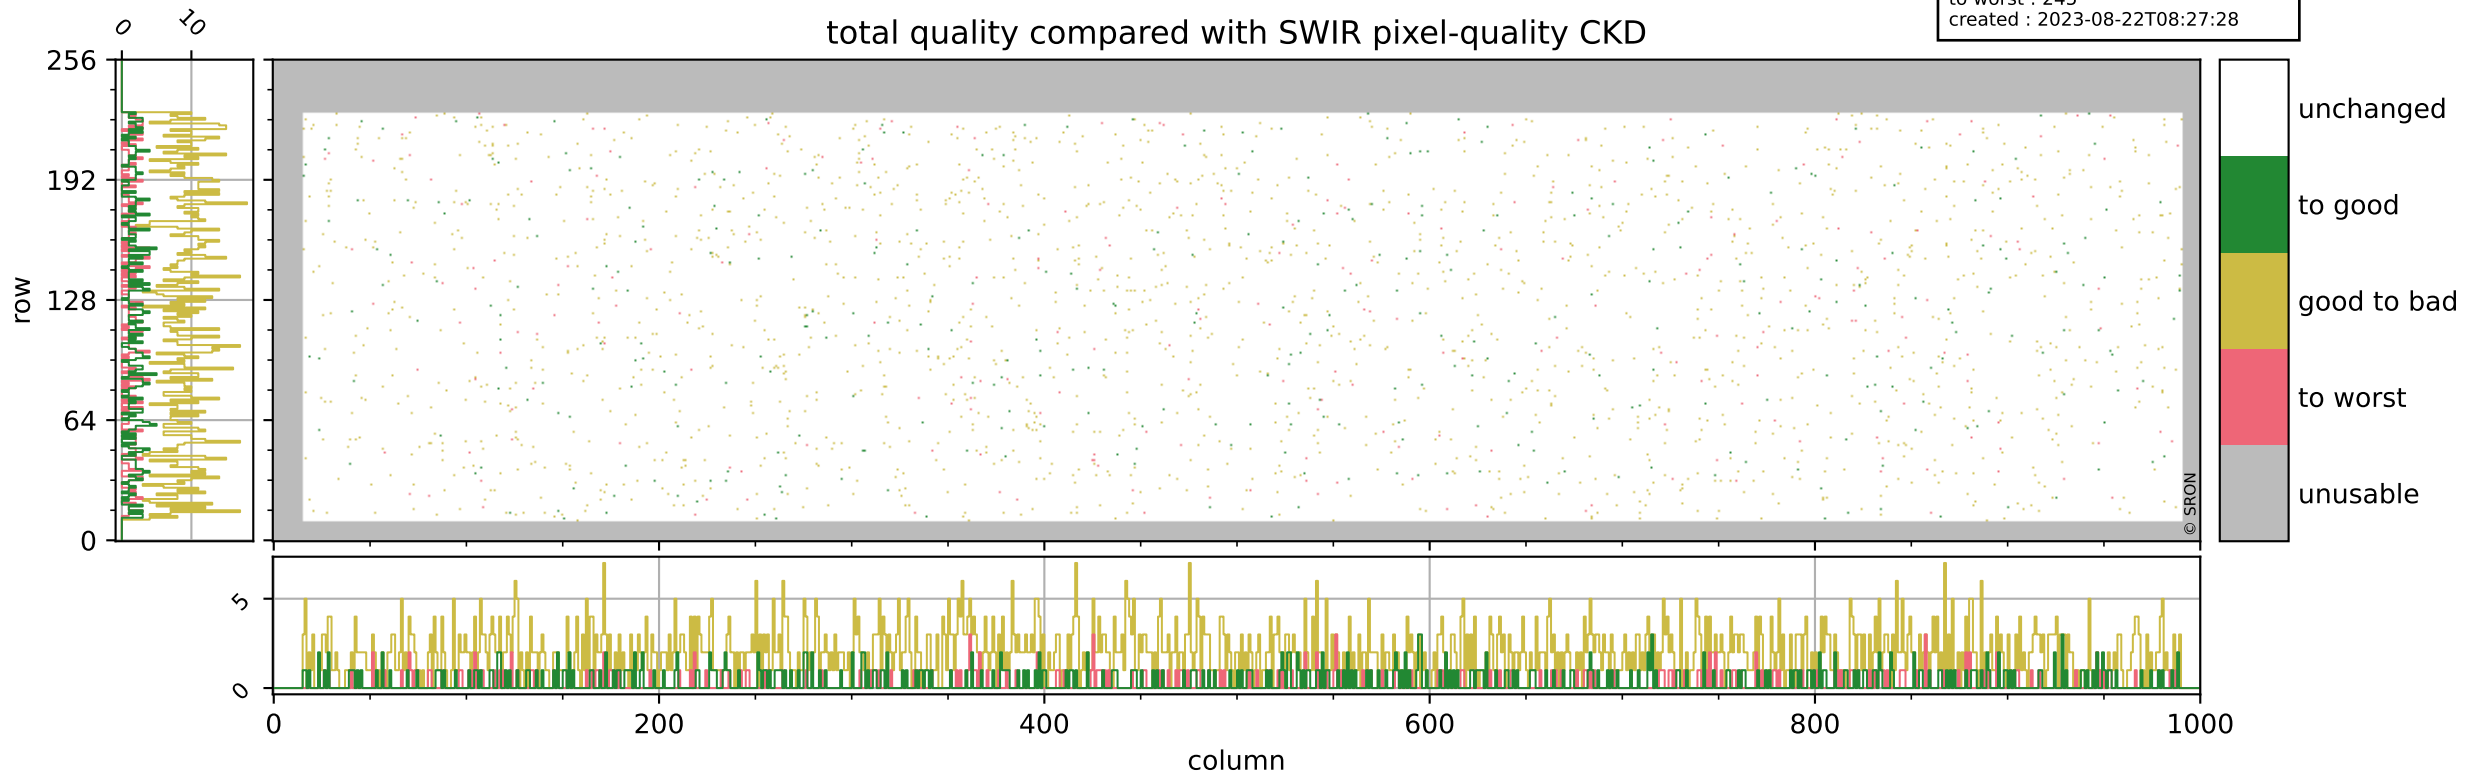

Tropomi SWIR pixel quality (official)

orbits : 20 in [20752, 20797]
coverage : 2021-10-15 / 2021-10-18
bad (quality < 0.8) : 295
worst (quality < 0.1) : 114
created : 2023-08-22T08:27:28

Tropomi SWIR pixel quality (official)

orbits : 20 in [20752, 20797]
coverage : 2021-10-15 / 2021-10-18
bad (quality < 0.8) : 3616
worst (quality < 0.1) : 373
created : 2023-08-22T08:27:28

pixel-quality map (noise average)

Tropomi SWIR pixel quality (official)

orbits : 20 in [20752, 20797]
coverage : 2021-10-15 / 2021-10-18
to good : 361
good to bad : 1731
to worst : 245
created : 2023-08-22T08:27:28

total quality compared with SWIR pixel-quality CKD

Tropomi SWIR pixel quality (official)

orbits : 20 in [20752, 20797]
coverage : 2021-10-15 / 2021-10-18
created : 2023-08-22T08:27:28

Histograms of pixel-quality

Tropomi SWIR pixel quality (official) ground-tracks of Sentinel-5P

orbits : 20 in [20752, 20797]
coverage : 2021-10-15 / 2021-10-18
created : 2023-08-22T08:27:29