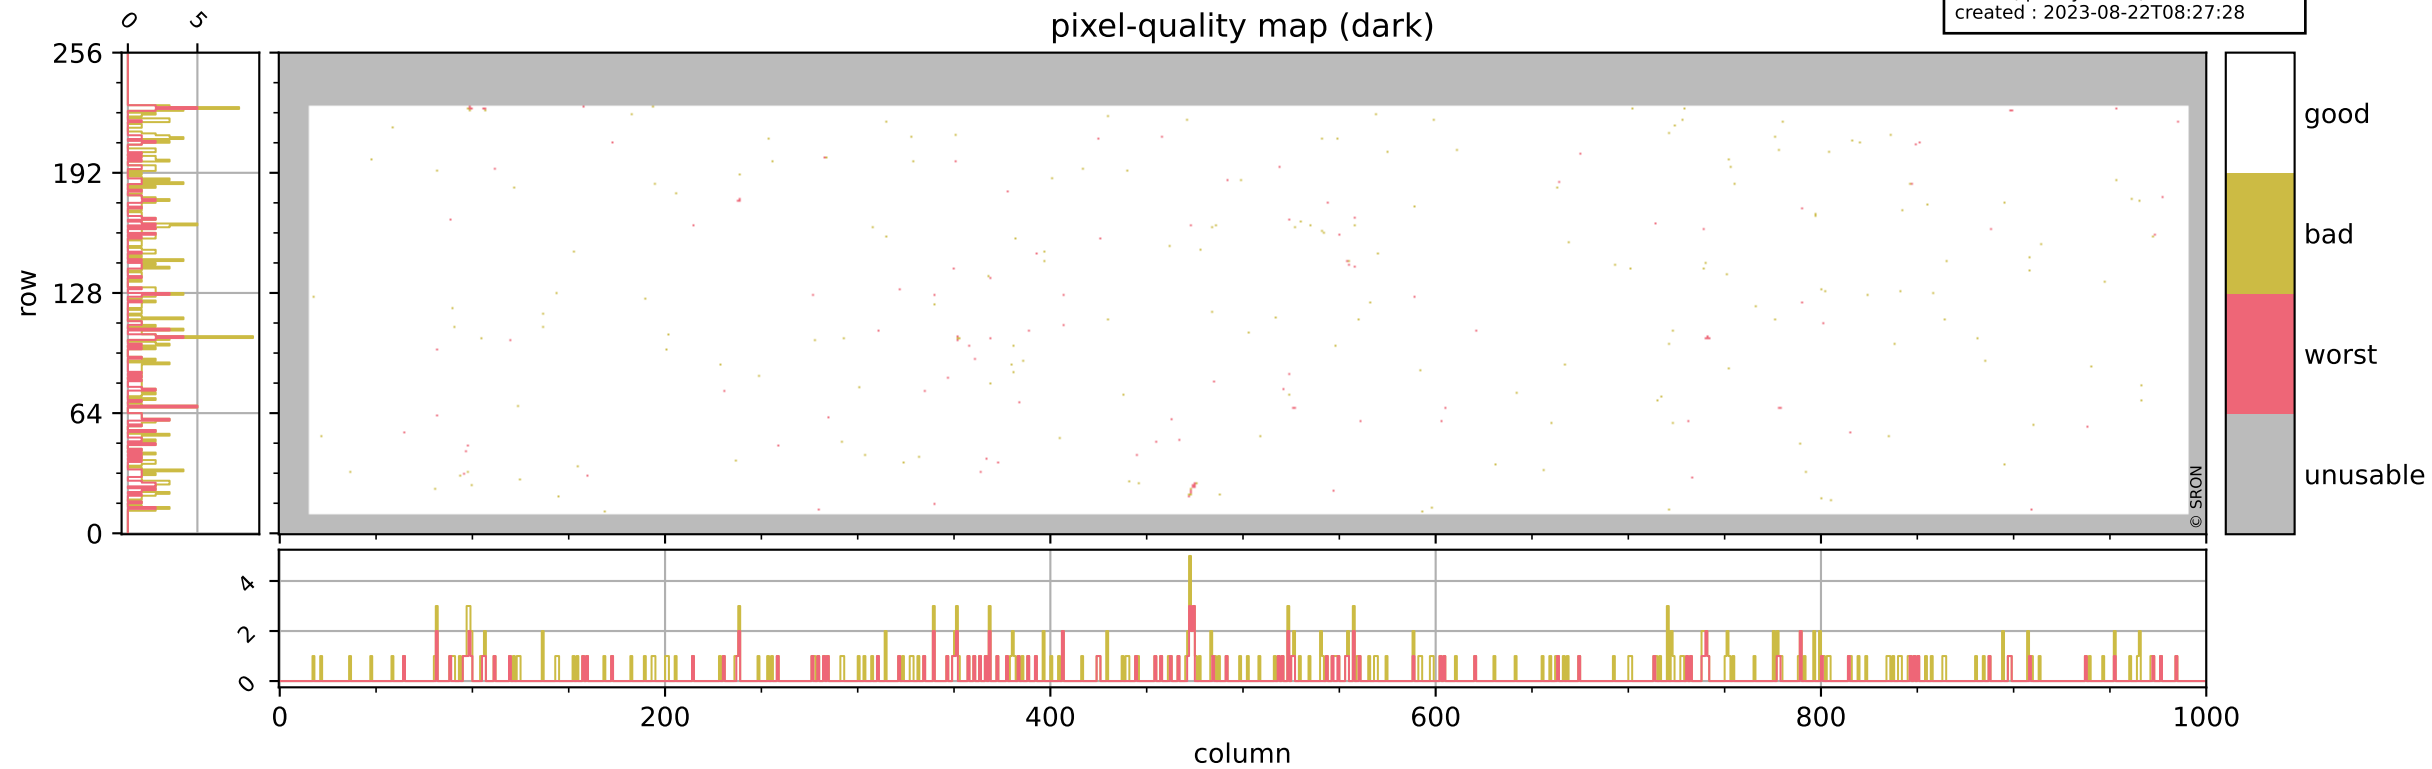

Tropomi SWIR pixel quality (official)

orbits : 20 in [20752, 20797]
coverage : 2021-10-15 / 2021-10-18
bad (quality < 0.8) : 3863
worst (quality < 0.1) : 453
created : 2023-08-22T08:27:28

pixel-quality map

Tropomi SWIR pixel quality (official)

orbits : 20 in [20752, 20797]
coverage : 2021-10-15 / 2021-10-18
bad (quality < 0.8) : 295
worst (quality < 0.1) : 114
created : 2023-08-22T08:27:28

Tropomi SWIR pixel quality (official)

orbits : 20 in [20752, 20797]
coverage : 2021-10-15 / 2021-10-18
bad (quality < 0.8) : 3616
worst (quality < 0.1) : 373
created : 2023-08-22T08:27:28

pixel-quality map (noise average)

Tropomi SWIR pixel quality (official)

orbits : 20 in [20752, 20797]
coverage : 2021-10-15 / 2021-10-18
created : 2023-08-22T08:27:28

Histograms of pixel-quality

Tropomi SWIR pixel quality (official) ground-tracks of Sentinel-5P

orbits : 20 in [20752, 20797]
coverage : 2021-10-15 / 2021-10-18
created : 2023-08-22T08:27:29