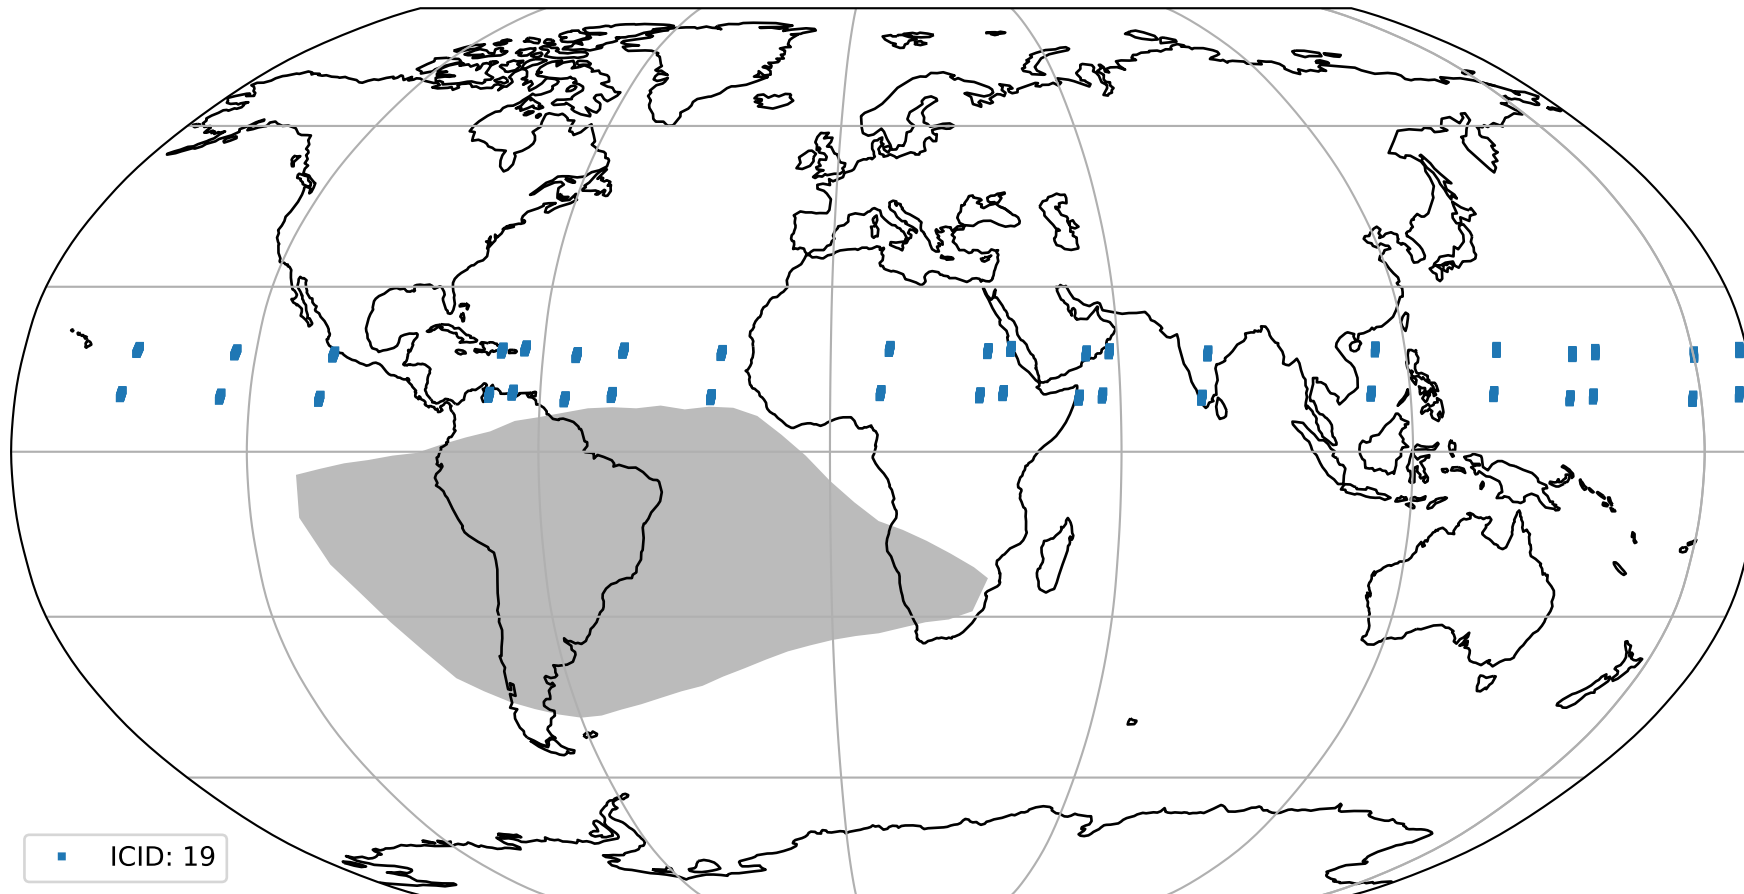

orbits : 20 in [20752, 20797]
coverage : 2021-10-15 / 2021-10-18
bad (quality < 0.8) : 3616
worst (quality < 0.1) : 373
created : 2023-08-22T08:27:28

pixel-quality map (noise average)

Tropomi SWIR pixel quality (official)

orbits : 20 in [20752, 20797]
coverage : 2021-10-15 / 2021-10-18
to good : 361
good to bad : 1731
to worst : 245
created : 2023-08-22T08:27:28

total quality compared with SWIR pixel-quality CKD

Tropomi SWIR pixel quality (official)

orbits : 20 in [20752, 20797]
coverage : 2021-10-15 / 2021-10-18
created : 2023-08-22T08:27:28

Histograms of pixel-quality

Tropomi SWIR pixel quality (official) ground-tracks of Sentinel-5P

orbits : 20 in [20752, 20797]
coverage : 2021-10-15 / 2021-10-18
created : 2023-08-22T08:27:29

Tropomi SWIR pixel quality (official)

orbits : [2827, 20797]
coverage : 2018-04-30 / 2021-10-18
created : 2023-08-22T08:27:29

trend of pixel quality & temperatures