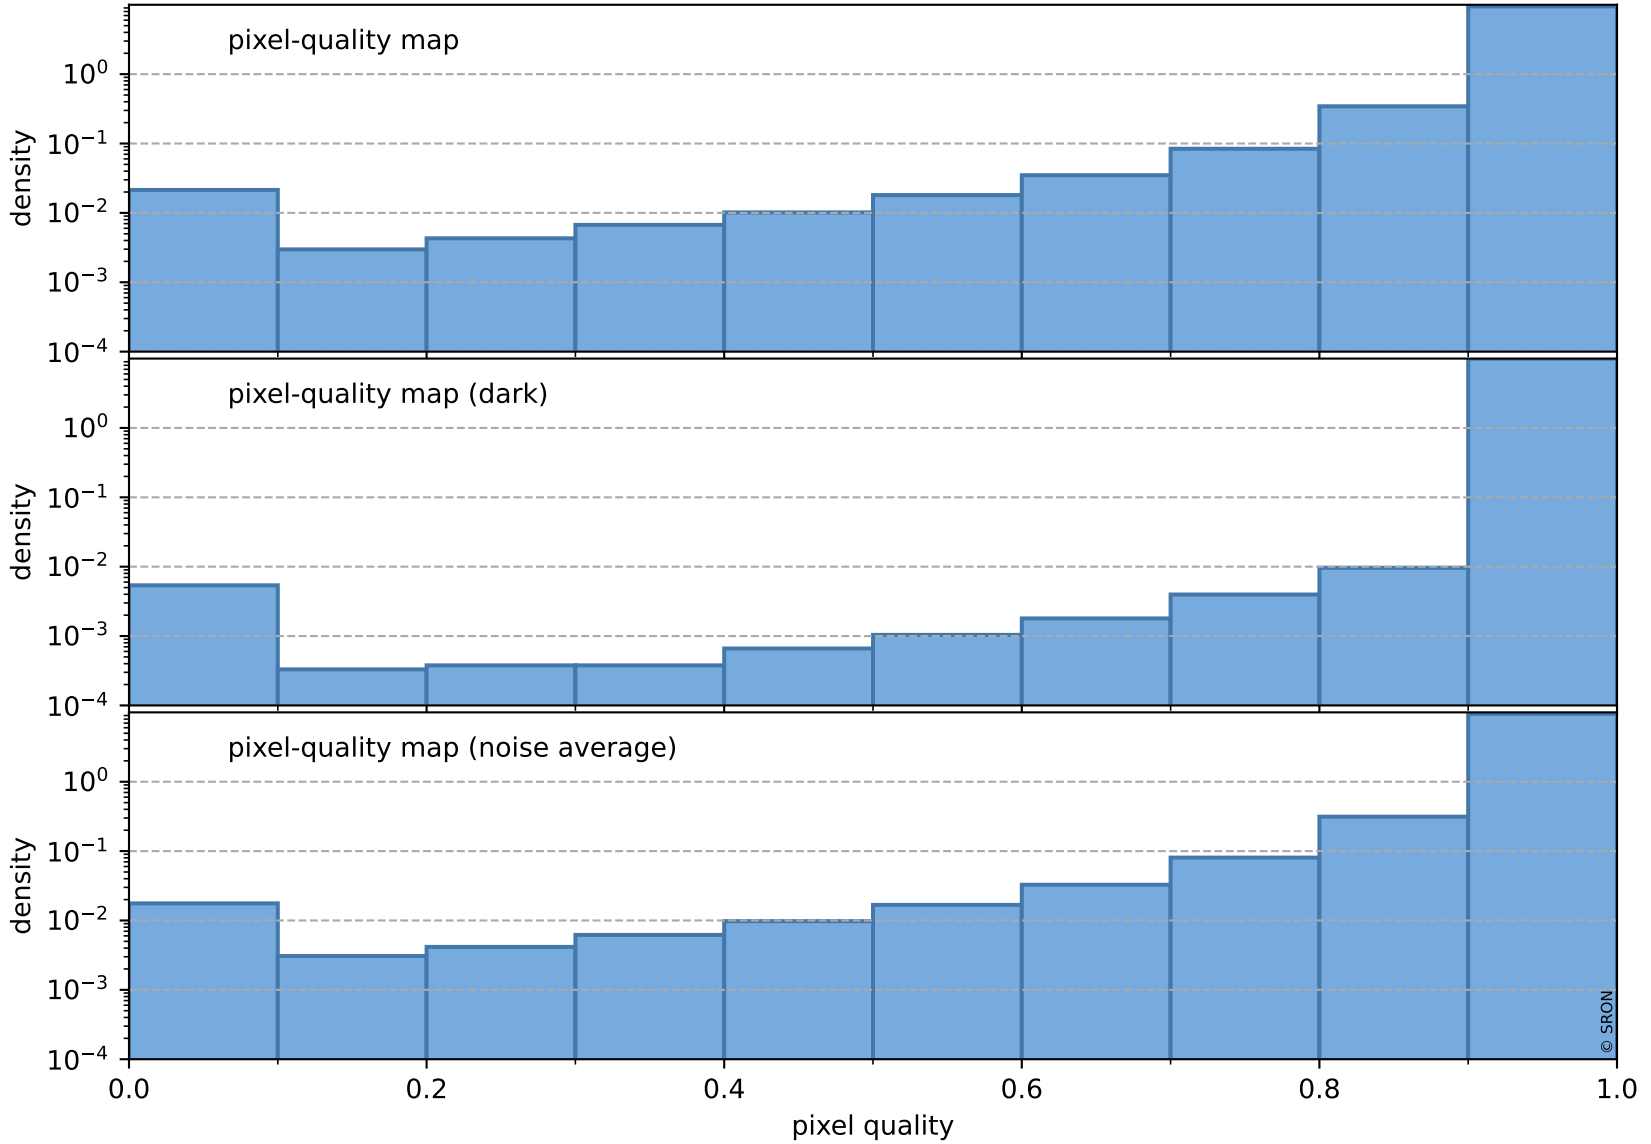

orbits : 20 in [20752, 20797]
coverage : 2021-10-15 / 2021-10-18
bad (quality < 0.8) : 3616
worst (quality < 0.1) : 373
created : 2023-08-22T08:27:28

pixel-quality map (noise average)

Tropomi SWIR pixel quality (official)

orbits : 20 in [20752, 20797]
coverage : 2021-10-15 / 2021-10-18
to good : 361
good to bad : 1731
to worst : 245
created : 2023-08-22T08:27:28

total quality compared with SWIR pixel-quality CKD

Tropomi SWIR pixel quality (official)

orbits : 20 in [20752, 20797]
coverage : 2021-10-15 / 2021-10-18
created : 2023-08-22T08:27:28

Histograms of pixel-quality

Tropomi SWIR pixel quality (official) ground-tracks of Sentinel-5P

orbits : 20 in [20752, 20797]
coverage : 2021-10-15 / 2021-10-18
created : 2023-08-22T08:27:29

Tropomi SWIR pixel quality (official)

orbits : [2827, 20797]
coverage : 2018-04-30 / 2021-10-18
created : 2023-08-22T08:27:29

trend of pixel quality & temperatures