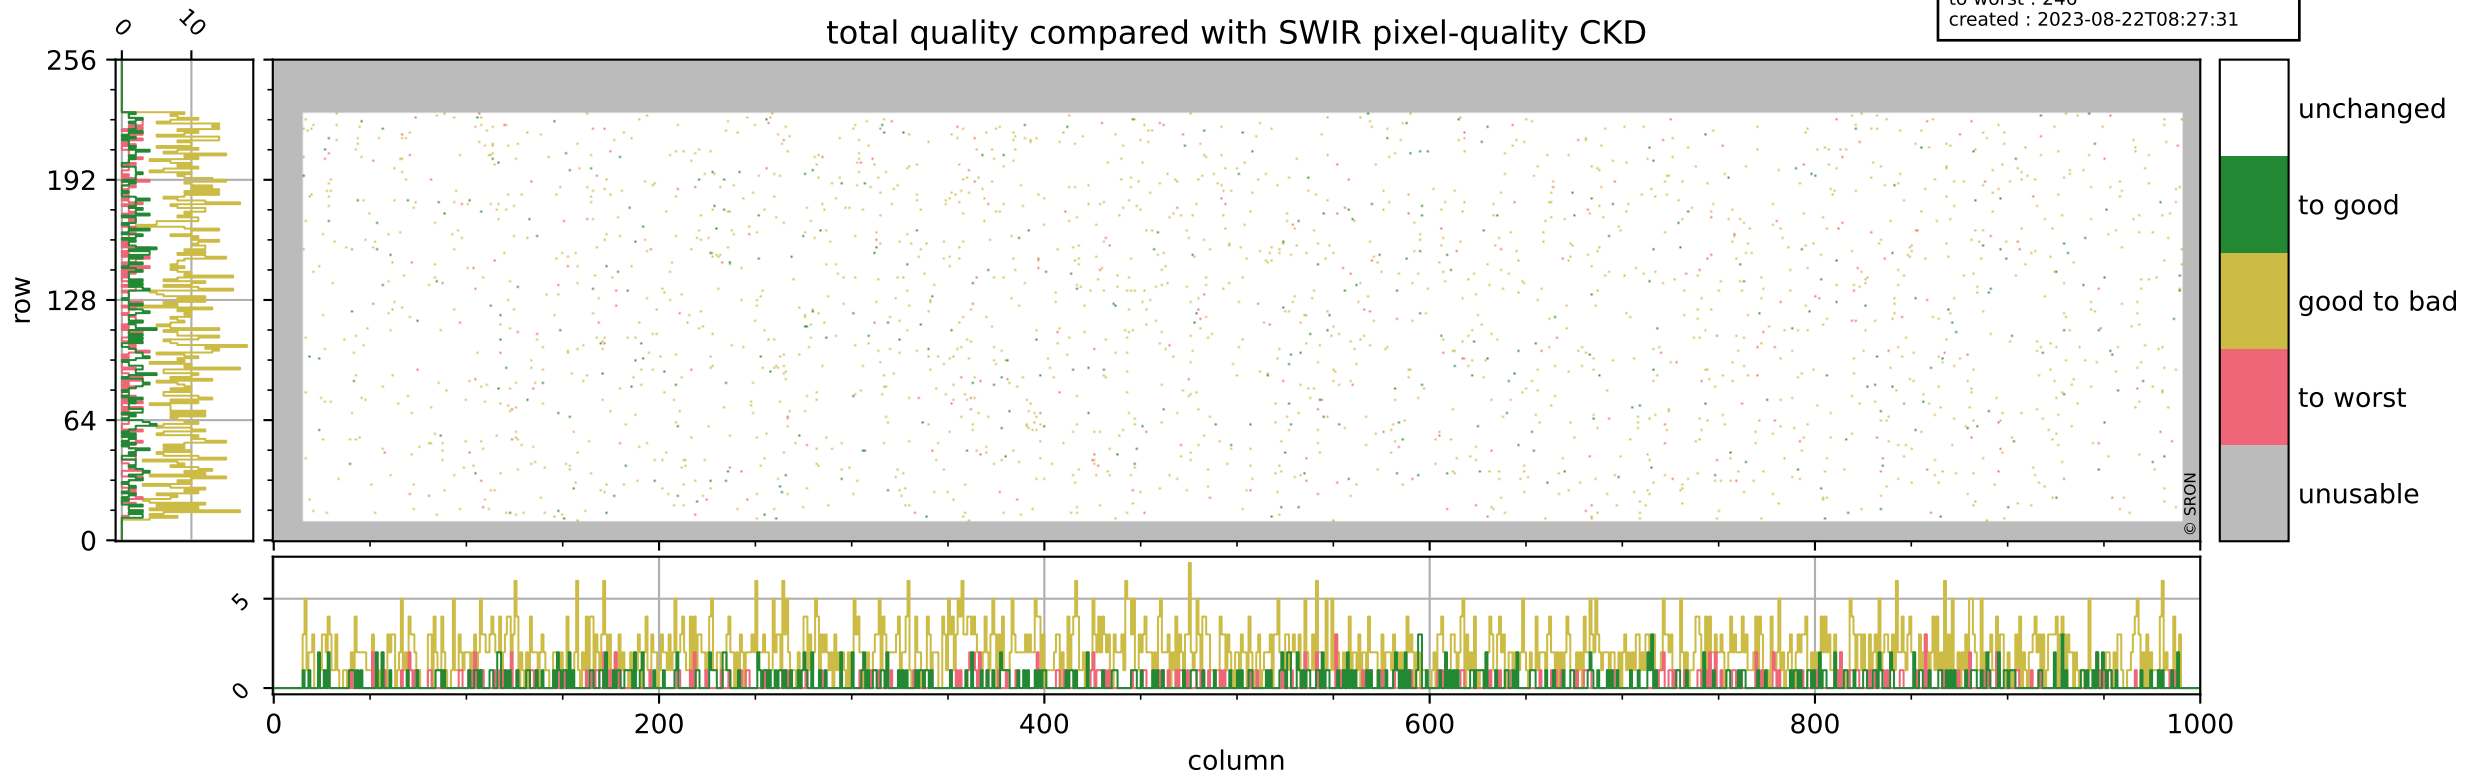

Tropomi SWIR pixel quality (official)

orbits : 19 in [20767, 20812]
coverage : 2021-10-16 / 2021-10-19
bad (quality < 0.8) : 294
worst (quality < 0.1) : 113
created : 2023-08-22T08:27:30

Tropomi SWIR pixel quality (official)

orbits : 19 in [20767, 20812]
coverage : 2021-10-16 / 2021-10-19
bad (quality < 0.8) : 3611
worst (quality < 0.1) : 374
created : 2023-08-22T08:27:30

pixel-quality map (noise average)

Tropomi SWIR pixel quality (official)

orbits : 19 in [20767, 20812]
coverage : 2021-10-16 / 2021-10-19
to good : 361
good to bad : 1730
to worst : 246
created : 2023-08-22T08:27:31

total quality compared with SWIR pixel-quality CKD

Tropomi SWIR pixel quality (official)

orbits : 19 in [20767, 20812]
coverage : 2021-10-16 / 2021-10-19
created : 2023-08-22T08:27:31

Histograms of pixel-quality

Tropomi SWIR pixel quality (official) ground-tracks of Sentinel-5P

orbits : 19 in [20767, 20812]
coverage : 2021-10-16 / 2021-10-19
created : 2023-08-22T08:27:31