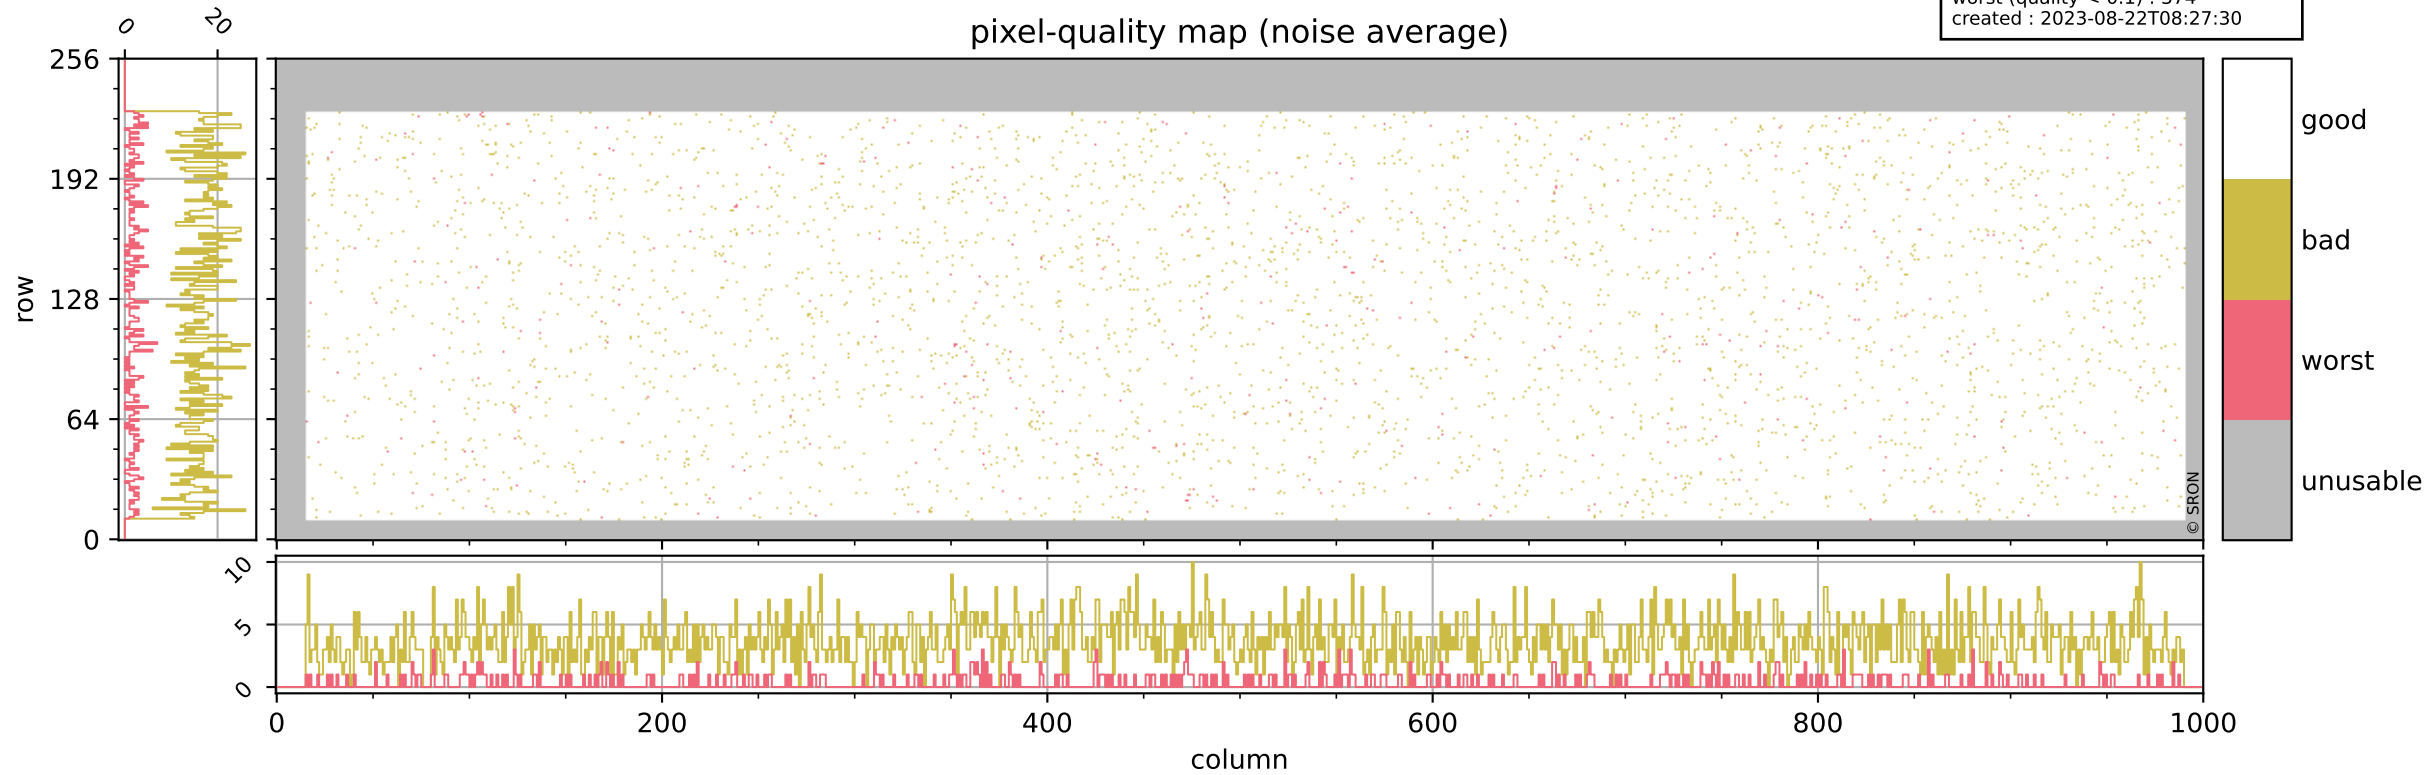

Tropomi SWIR pixel quality (official)

orbits : 19 in [20767, 20812]
coverage : 2021-10-16 / 2021-10-19
bad (quality < 0.8) : 294
worst (quality < 0.1) : 113
created : 2023-08-22T08:27:30

Tropomi SWIR pixel quality (official)

orbits : 19 in [20767, 20812]
coverage : 2021-10-16 / 2021-10-19
bad (quality < 0.8) : 3611
worst (quality < 0.1) : 374
created : 2023-08-22T08:27:30

pixel-quality map (noise average)

Tropomi SWIR pixel quality (official)

orbits : 19 in [20767, 20812]
coverage : 2021-10-16 / 2021-10-19
to good : 361
good to bad : 1730
to worst : 246
created : 2023-08-22T08:27:31

total quality compared with SWIR pixel-quality CKD

Tropomi SWIR pixel quality (official)

orbits : 19 in [20767, 20812]
coverage : 2021-10-16 / 2021-10-19
created : 2023-08-22T08:27:31

Histograms of pixel-quality

Tropomi SWIR pixel quality (official) ground-tracks of Sentinel-5P

orbits : 19 in [20767, 20812]
coverage : 2021-10-16 / 2021-10-19
created : 2023-08-22T08:27:31