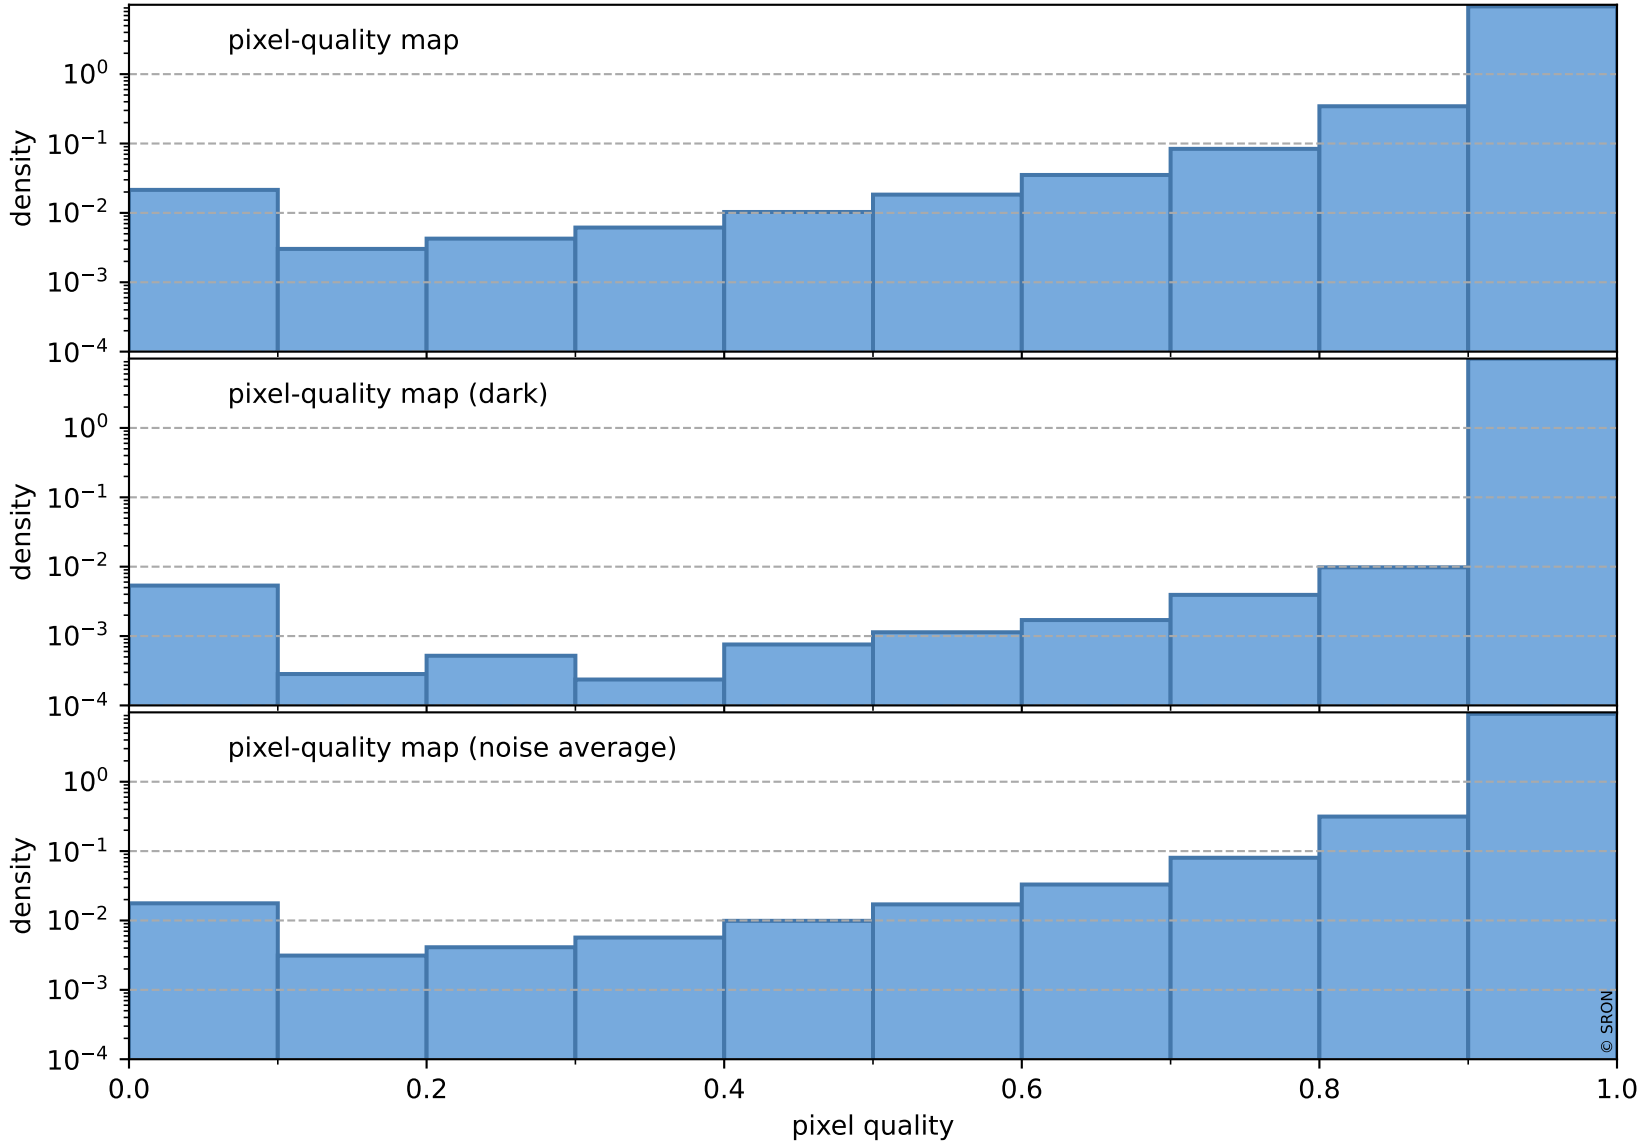

orbits : 19 in [20767, 20812]
coverage : 2021-10-16 / 2021-10-19
bad (quality < 0.8) : 3611
worst (quality < 0.1) : 374
created : 2023-08-22T08:27:30

pixel-quality map (noise average)

Tropomi SWIR pixel quality (official)

orbits : 19 in [20767, 20812]
coverage : 2021-10-16 / 2021-10-19
to good : 361
good to bad : 1730
to worst : 246
created : 2023-08-22T08:27:31

total quality compared with SWIR pixel-quality CKD

Tropomi SWIR pixel quality (official)

orbits : 19 in [20767, 20812]
coverage : 2021-10-16 / 2021-10-19
created : 2023-08-22T08:27:31

Histograms of pixel-quality

Tropomi SWIR pixel quality (official) ground-tracks of Sentinel-5P

orbits : 19 in [20767, 20812]
coverage : 2021-10-16 / 2021-10-19
created : 2023-08-22T08:27:31

Tropomi SWIR pixel quality (official)

orbits : [2827, 20812]
coverage : 2018-04-30 / 2021-10-19
created : 2023-08-22T08:27:32

trend of pixel quality & temperatures