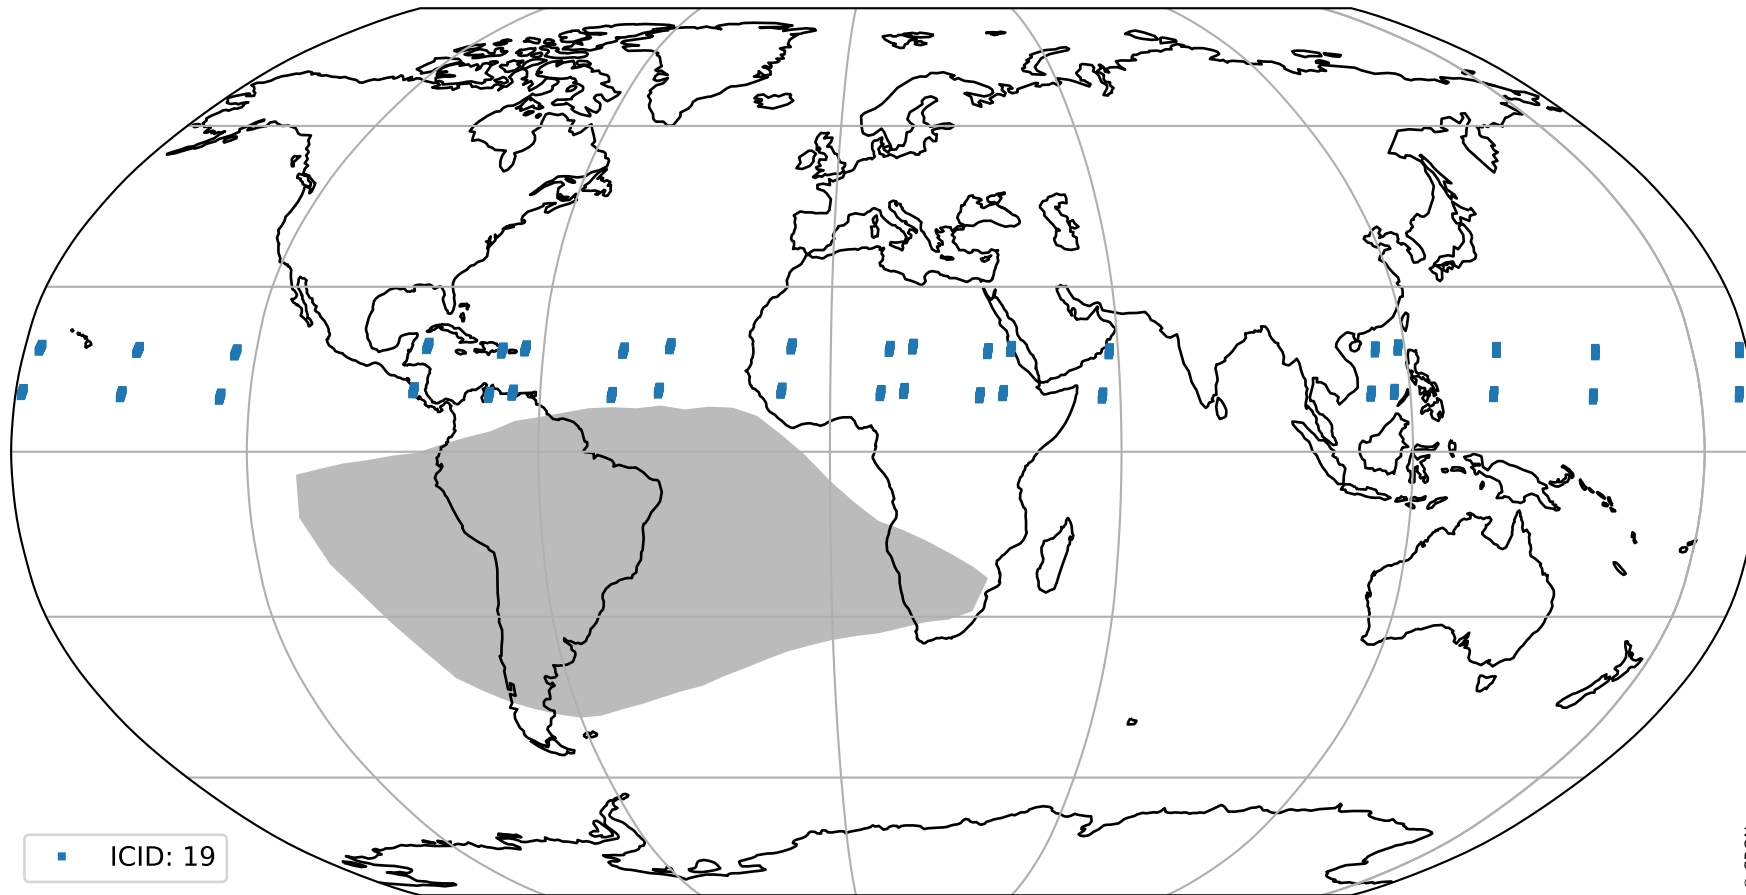

orbits : 19 in [20767, 20812]
coverage : 2021-10-16 / 2021-10-19
bad (quality < 0.8) : 3611
worst (quality < 0.1) : 374
created : 2023-08-22T08:27:30

pixel-quality map (noise average)

Tropomi SWIR pixel quality (official)

orbits : 19 in [20767, 20812]
coverage : 2021-10-16 / 2021-10-19
to good : 361
good to bad : 1730
to worst : 246
created : 2023-08-22T08:27:31

total quality compared with SWIR pixel-quality CKD

Tropomi SWIR pixel quality (official)

orbits : 19 in [20767, 20812]
coverage : 2021-10-16 / 2021-10-19
created : 2023-08-22T08:27:31

Histograms of pixel-quality

Tropomi SWIR pixel quality (official) ground-tracks of Sentinel-5P

orbits : 19 in [20767, 20812]
coverage : 2021-10-16 / 2021-10-19
created : 2023-08-22T08:27:31

Tropomi SWIR pixel quality (official)

orbits : [2827, 20812]
coverage : 2018-04-30 / 2021-10-19
created : 2023-08-22T08:27:32

trend of pixel quality & temperatures