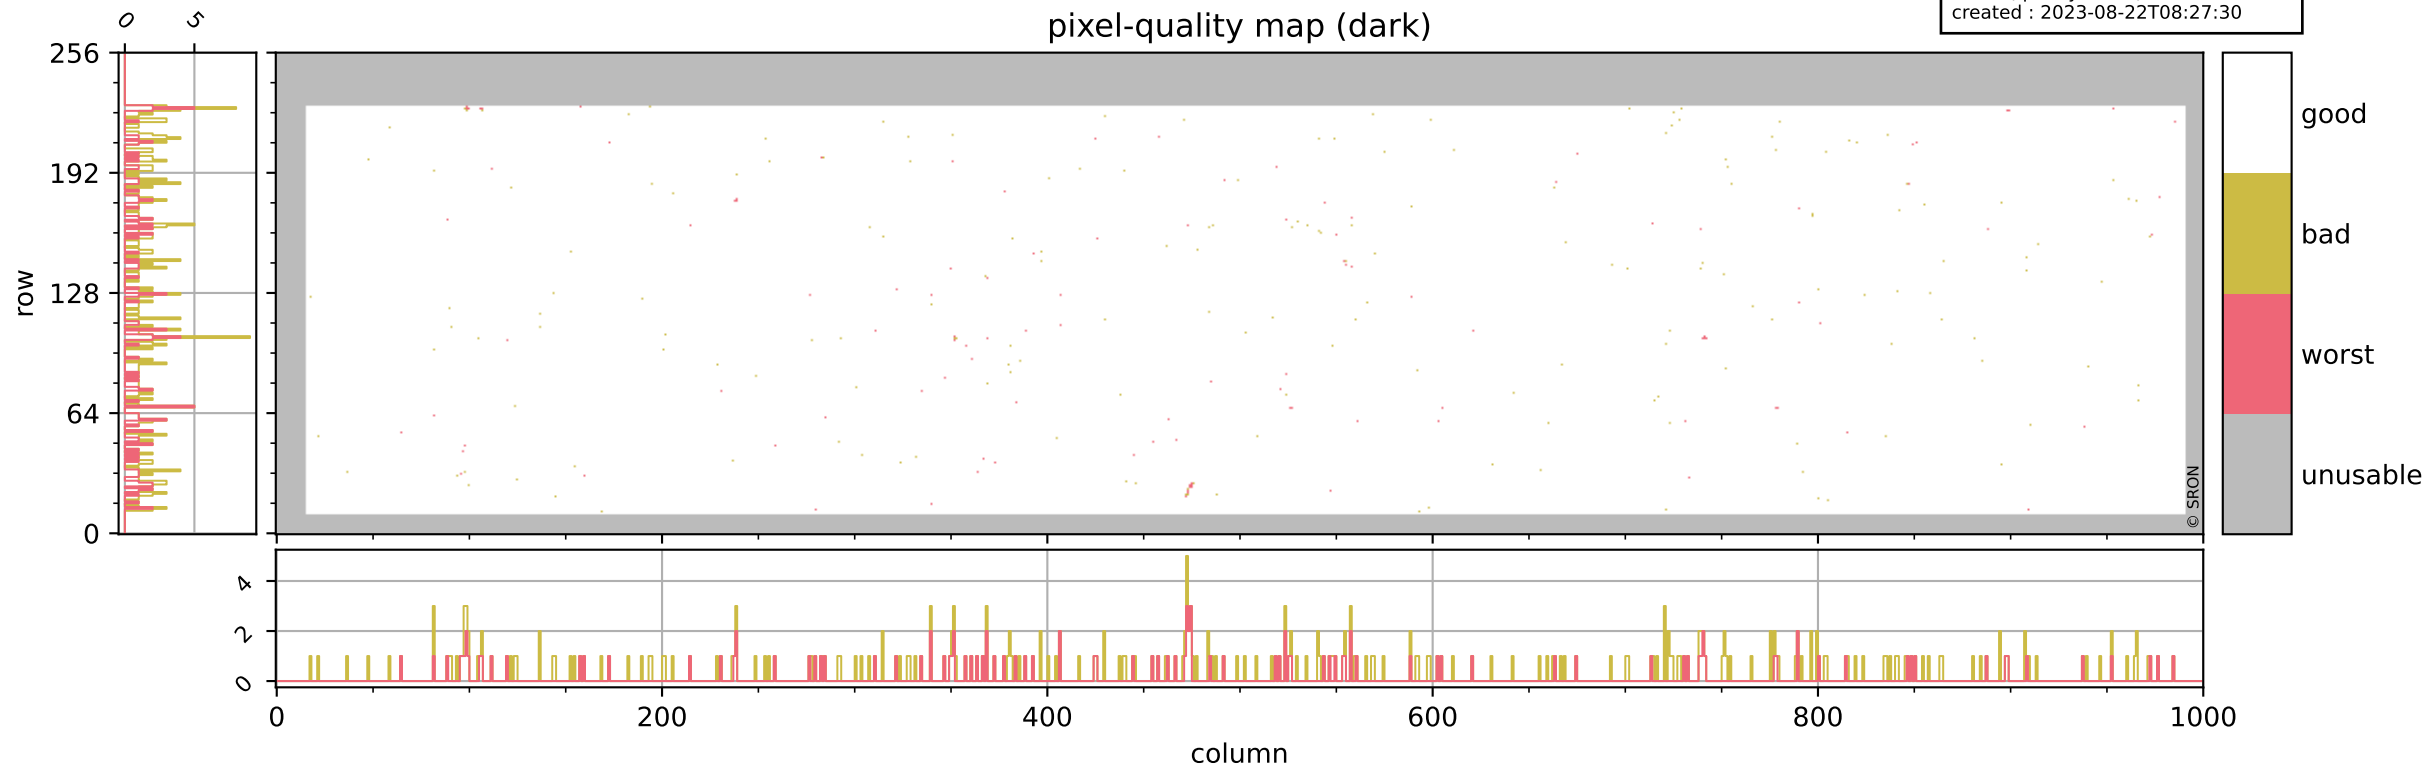

Tropomi SWIR pixel quality (official)

orbits : 19 in [20767, 20812]
coverage : 2021-10-16 / 2021-10-19
bad (quality < 0.8) : 3861
worst (quality < 0.1) : 454
created : 2023-08-22T08:27:30

pixel-quality map

Tropomi SWIR pixel quality (official)

orbits : 19 in [20767, 20812]
coverage : 2021-10-16 / 2021-10-19
bad (quality < 0.8) : 294
worst (quality < 0.1) : 113
created : 2023-08-22T08:27:30

Tropomi SWIR pixel quality (official)

orbits : 19 in [20767, 20812]
coverage : 2021-10-16 / 2021-10-19
bad (quality < 0.8) : 3611
worst (quality < 0.1) : 374
created : 2023-08-22T08:27:30

pixel-quality map (noise average)

Tropomi SWIR pixel quality (official)

orbits : 19 in [20767, 20812]
coverage : 2021-10-16 / 2021-10-19
to good : 361
good to bad : 1730
to worst : 246
created : 2023-08-22T08:27:31

total quality compared with SWIR pixel-quality CKD

Tropomi SWIR pixel quality (official)