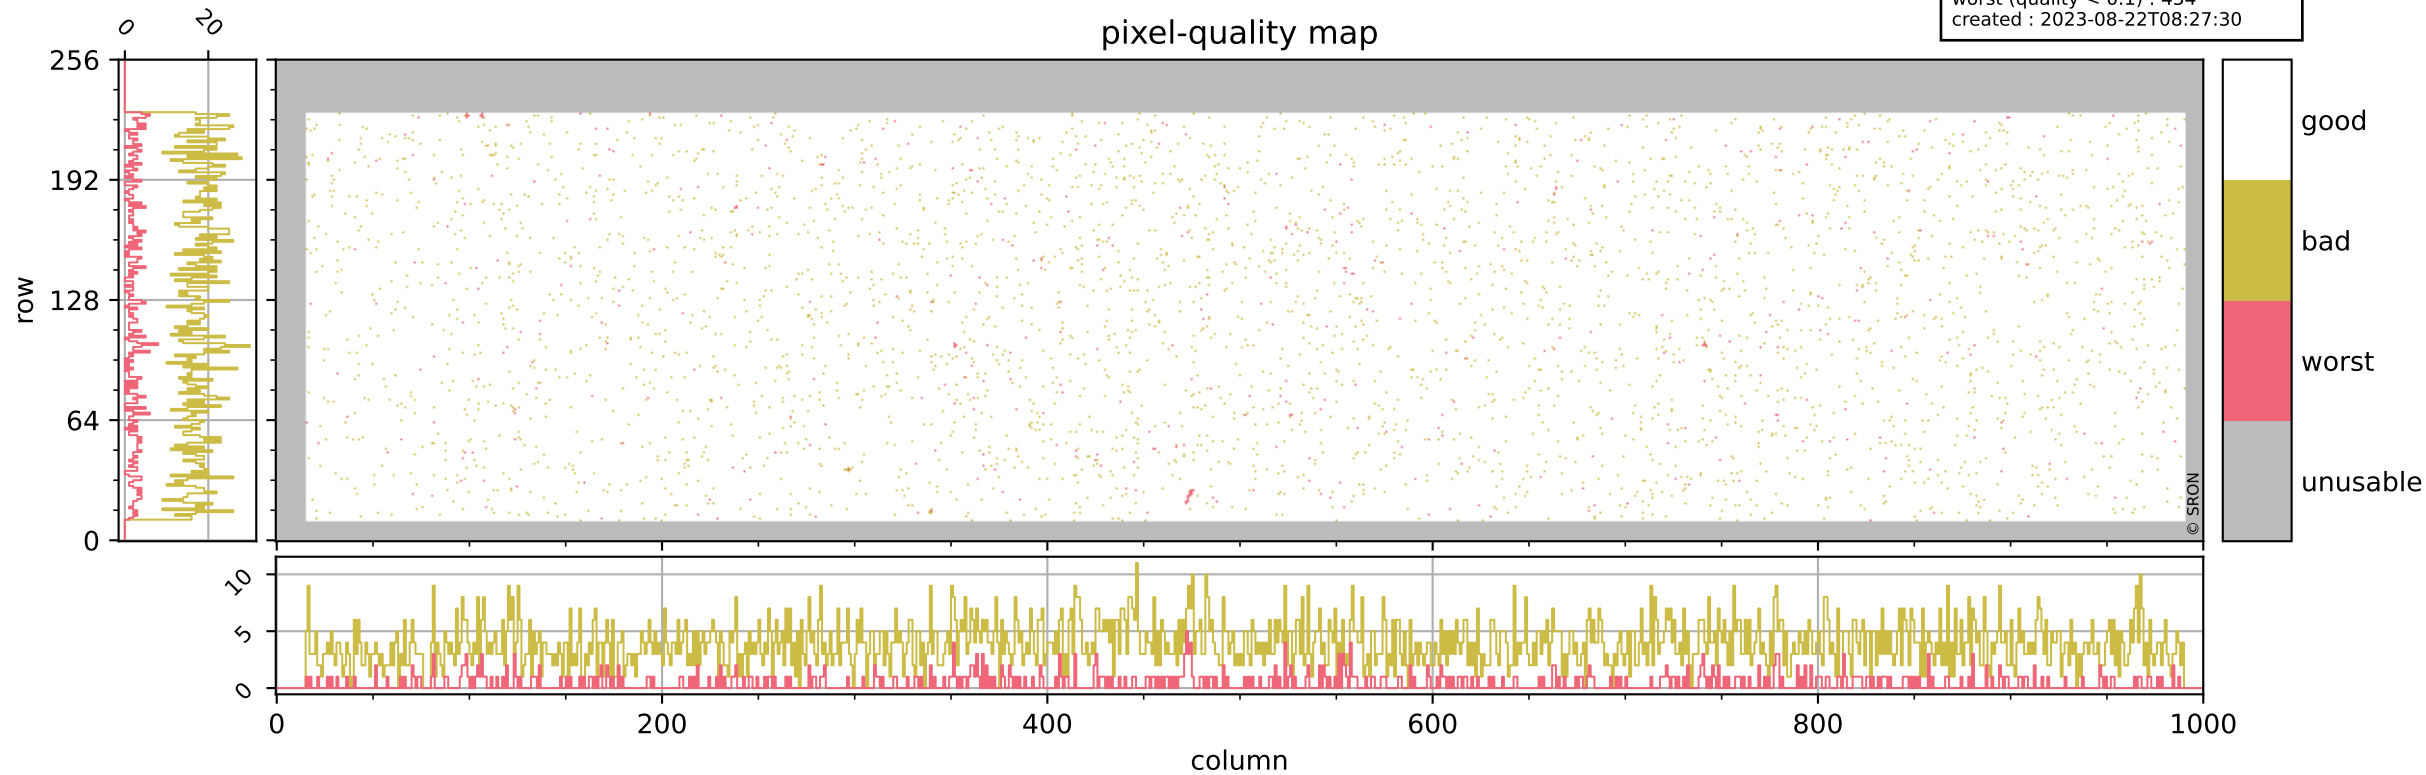

Tropomi SWIR pixel quality (official)

orbits : 19 in [20767, 20812]
coverage : 2021-10-16 / 2021-10-19
bad (quality < 0.8) : 3861
worst (quality < 0.1) : 454
created : 2023-08-22T08:27:30

pixel-quality map

Tropomi SWIR pixel quality (official)

orbits : 19 in [20767, 20812]
coverage : 2021-10-16 / 2021-10-19
bad (quality < 0.8) : 294
worst (quality < 0.1) : 113
created : 2023-08-22T08:27:30

Tropomi SWIR pixel quality (official)

orbits : 19 in [20767, 20812]
coverage : 2021-10-16 / 2021-10-19
bad (quality < 0.8) : 3611
worst (quality < 0.1) : 374
created : 2023-08-22T08:27:30

pixel-quality map (noise average)

Tropomi SWIR pixel quality (official)

orbits : 19 in [20767, 20812]
coverage : 2021-10-16 / 2021-10-19
to good : 361
good to bad : 1730
to worst : 246
created : 2023-08-22T08:27:31

total quality compared with SWIR pixel-quality CKD

Tropomi SWIR pixel quality (official)