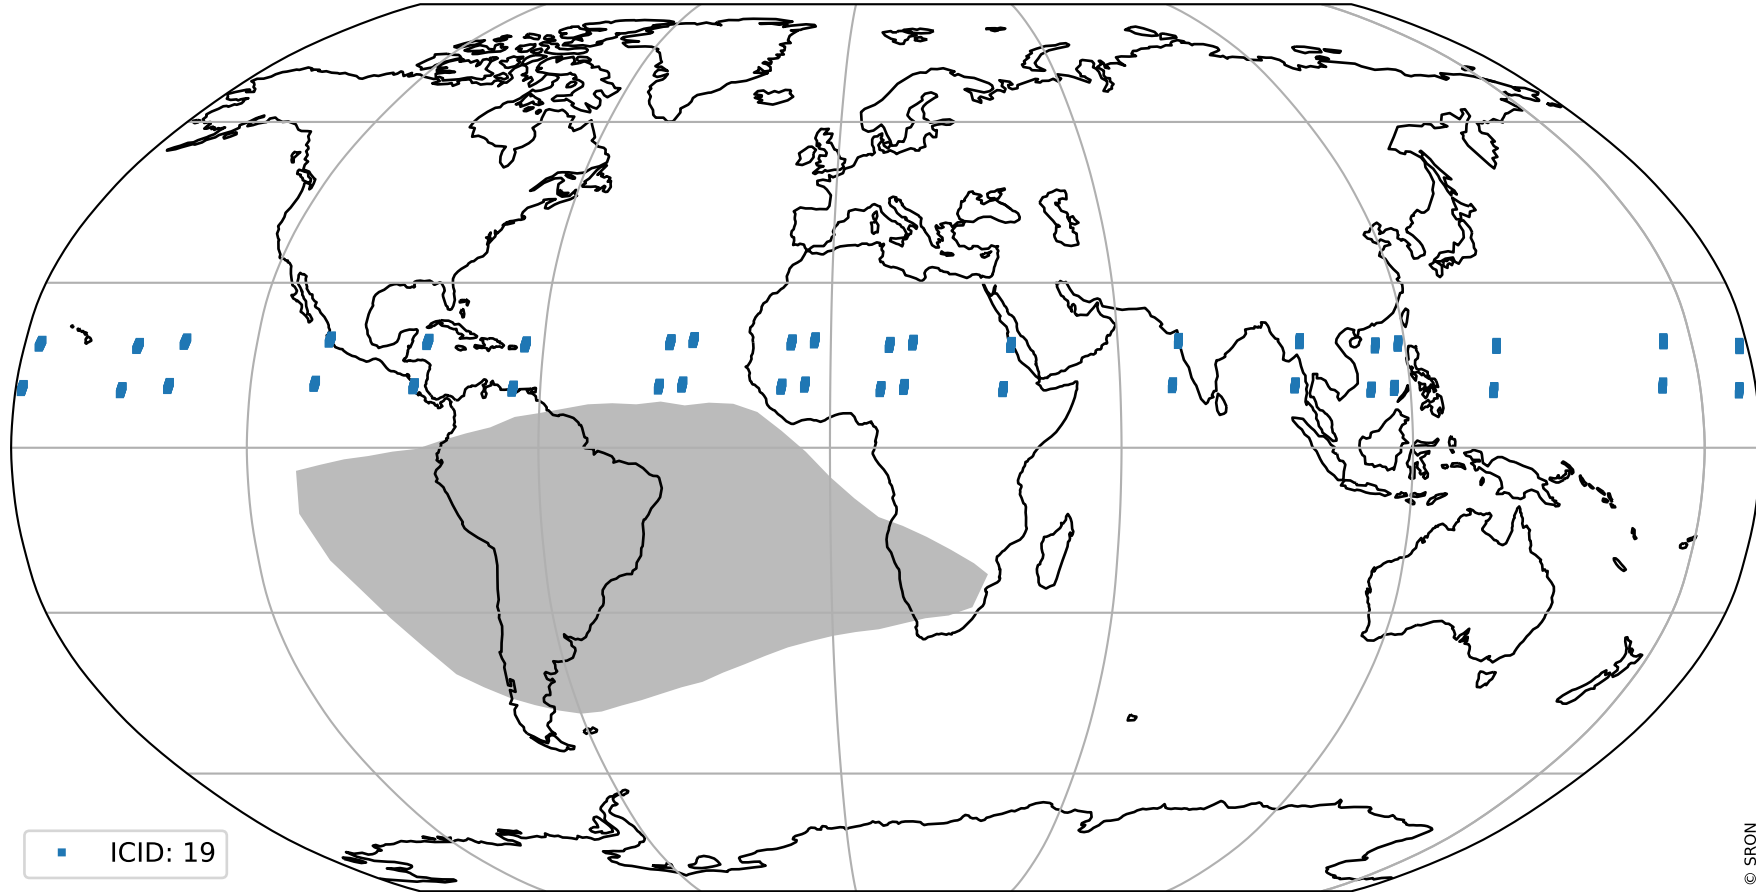

pixel-quality map (noise average)

Tropomi SWIR pixel quality (official)

orbits : 20 in [20782, 20827]
coverage : 2021-10-17 / 2021-10-20
to good : 365
good to bad : 1794
to worst : 246
created : 2023-08-22T08:27:33

total quality compared with SWIR pixel-quality CKD

Tropomi SWIR pixel quality (official)

orbits : 20 in [20782, 20827]
coverage : 2021-10-17 / 2021-10-20
created : 2023-08-22T08:27:33

Histograms of pixel-quality

Tropomi SWIR pixel quality (official) ground-tracks of Sentinel-5P

orbits : 20 in [20782, 20827]
coverage : 2021-10-17 / 2021-10-20
created : 2023-08-22T08:27:34

Tropomi SWIR pixel quality (official)

orbits : [2827, 20827]
coverage : 2018-04-30 / 2021-10-20
created : 2023-08-22T08:27:34