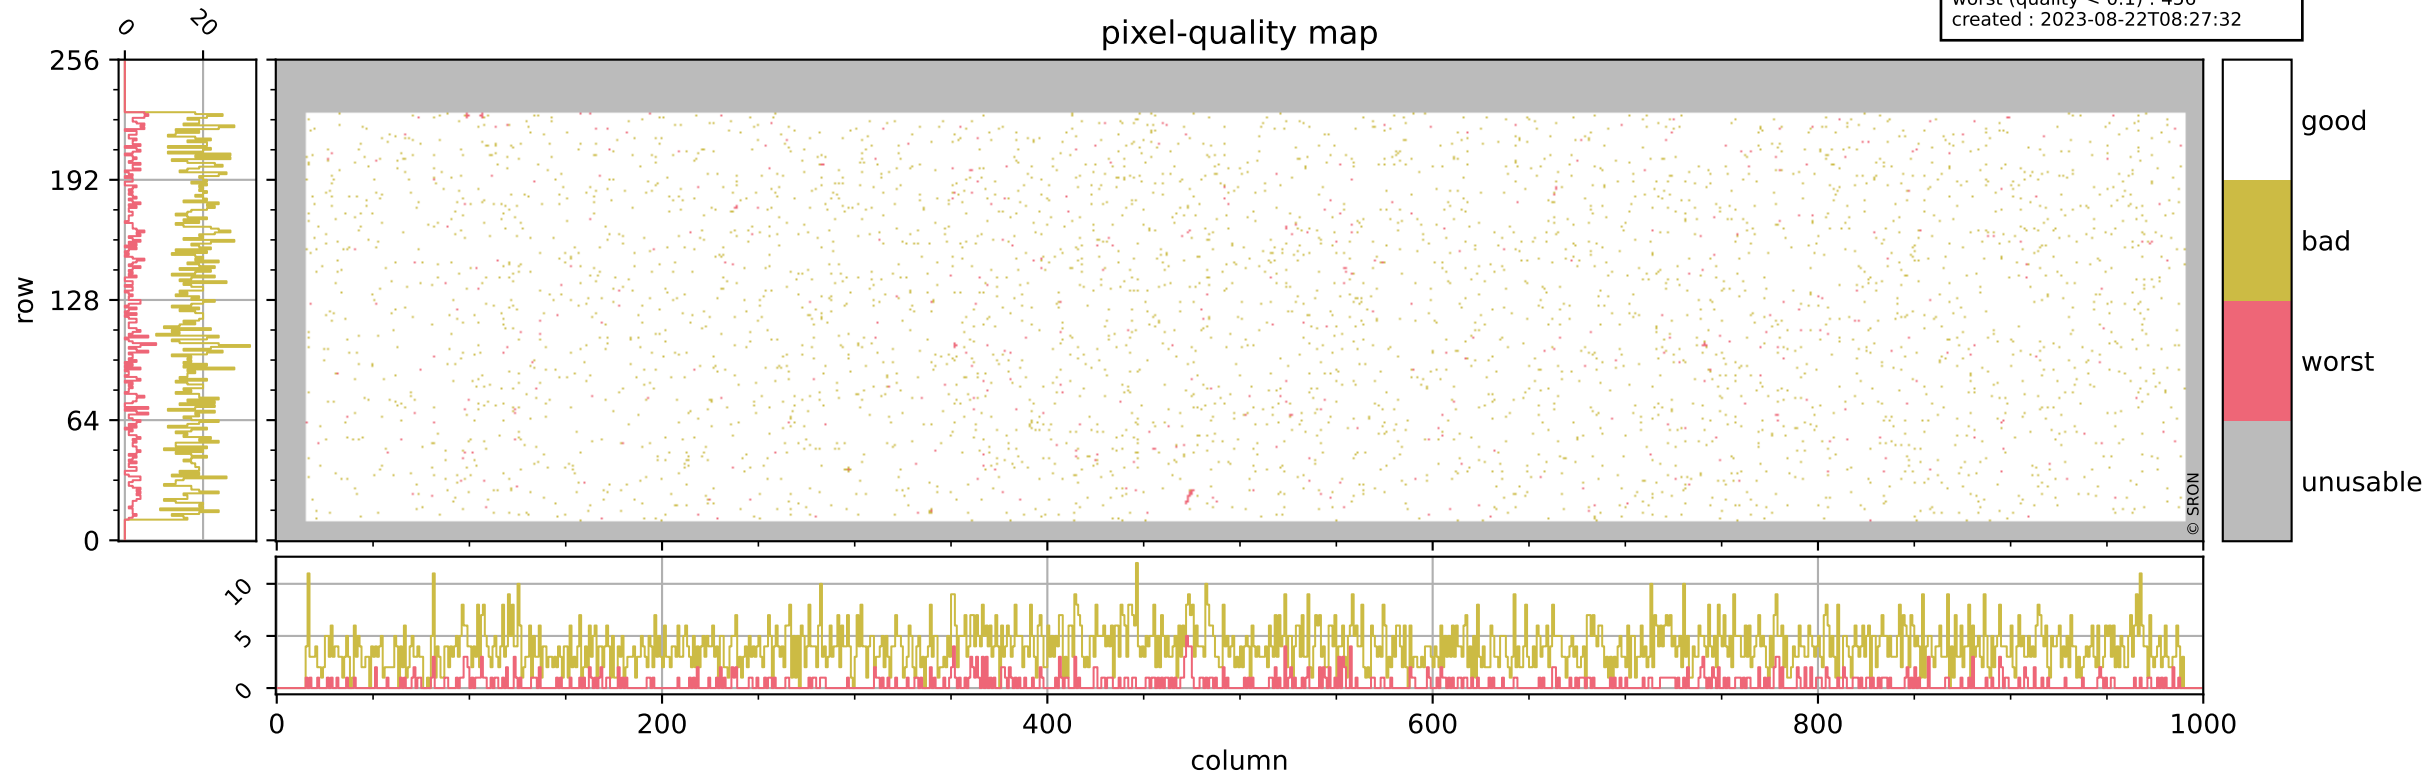

Tropomi SWIR pixel quality (official)

orbits : 20 in [20782, 20827]
coverage : 2021-10-17 / 2021-10-20
bad (quality < 0.8) : 3925
worst (quality < 0.1) : 456
created : 2023-08-22T08:27:32

Tropomi SWIR pixel quality (official)

orbits : 20 in [20782, 20827]
coverage : 2021-10-17 / 2021-10-20
bad (quality < 0.8) : 294
worst (quality < 0.1) : 114
created : 2023-08-22T08:27:33

Tropomi SWIR pixel quality (official)

orbits : 20 in [20782, 20827]
coverage : 2021-10-17 / 2021-10-20
bad (quality < 0.8) : 3674
worst (quality < 0.1) : 373
created : 2023-08-22T08:27:33

pixel-quality map (noise average)

Tropomi SWIR pixel quality (official)

orbits : 20 in [20782, 20827]
coverage : 2021-10-17 / 2021-10-20
to good : 365
good to bad : 1794
to worst : 246
created : 2023-08-22T08:27:33

Tropomi SWIR pixel quality (official) ground-tracks of Sentinel-5P

orbits : 20 in [20782, 20827]
coverage : 2021-10-17 / 2021-10-20
created : 2023-08-22T08:27:34

Tropomi SWIR pixel quality (official)

orbits : [2827, 20827]
coverage : 2018-04-30 / 2021-10-20
created : 2023-08-22T08:27:34