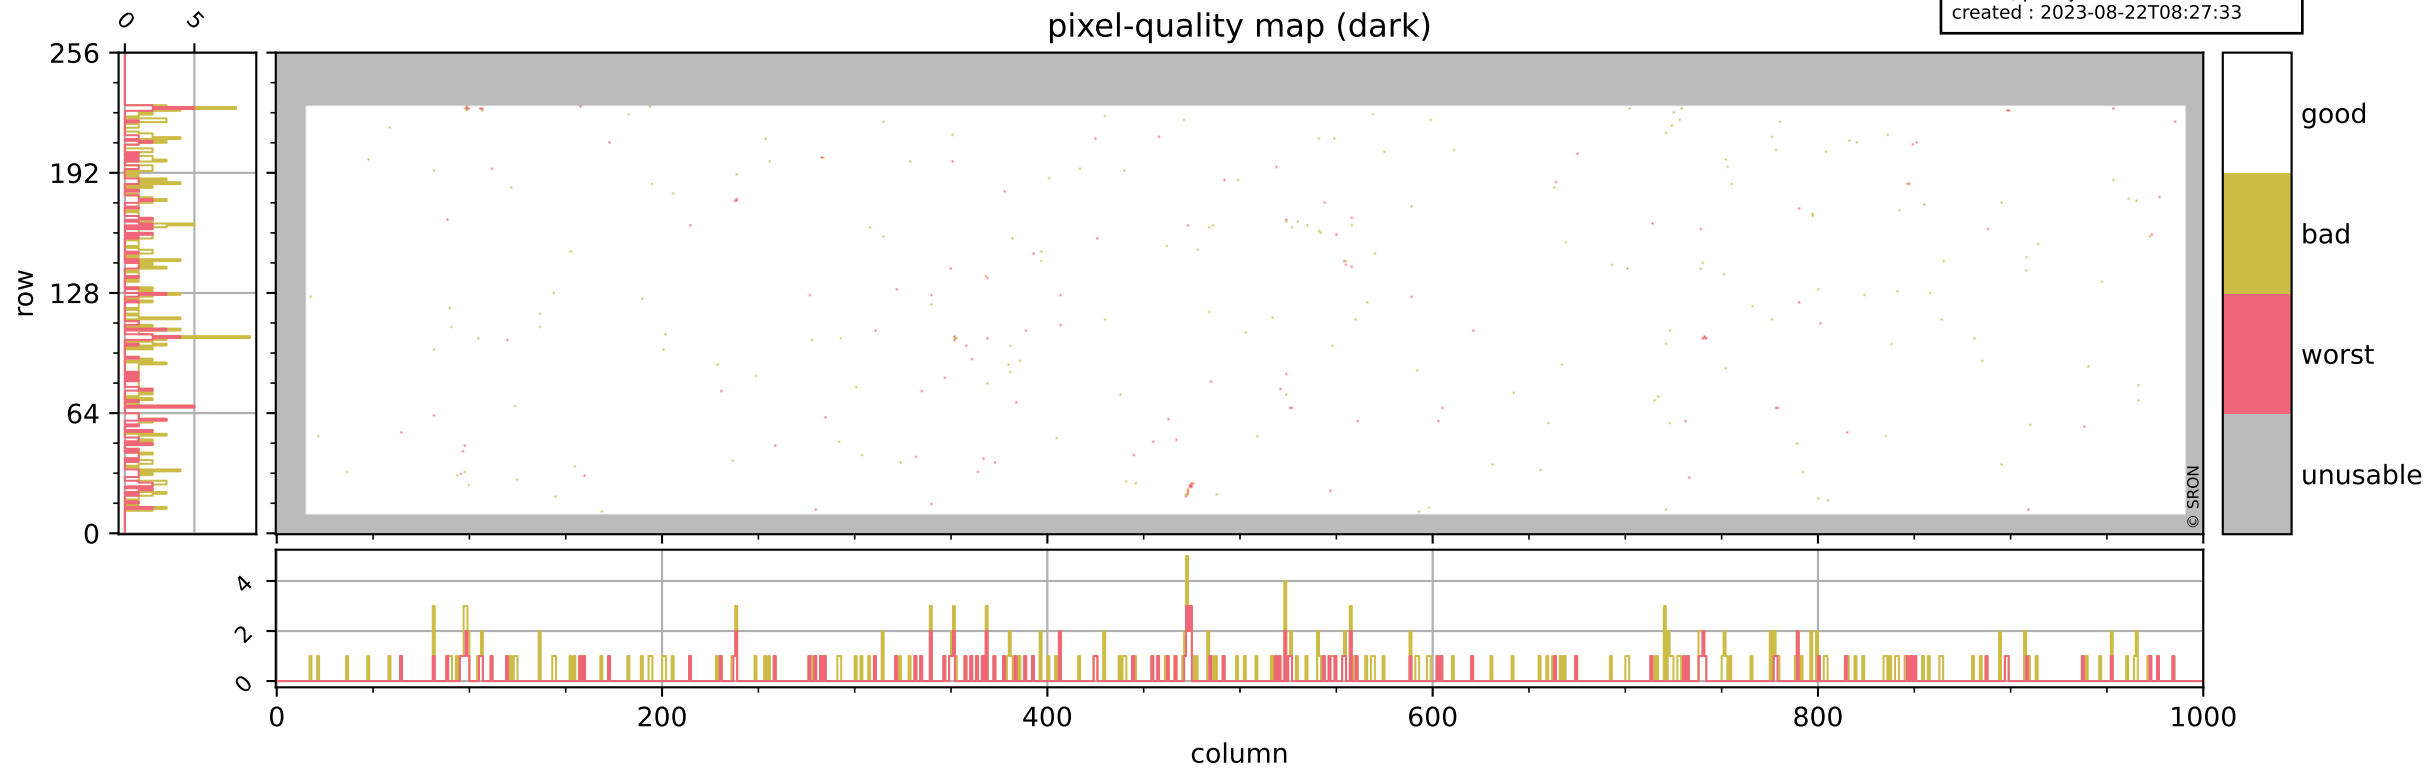

Tropomi SWIR pixel quality (official)

orbits : 20 in [20782, 20827]
coverage : 2021-10-17 / 2021-10-20
bad (quality < 0.8) : 3925
worst (quality < 0.1) : 456
created : 2023-08-22T08:27:32

Tropomi SWIR pixel quality (official)

orbits : 20 in [20782, 20827]
coverage : 2021-10-17 / 2021-10-20
bad (quality < 0.8) : 294
worst (quality < 0.1) : 114
created : 2023-08-22T08:27:33

Tropomi SWIR pixel quality (official)

orbits : 20 in [20782, 20827]
coverage : 2021-10-17 / 2021-10-20
bad (quality < 0.8) : 3674
worst (quality < 0.1) : 373
created : 2023-08-22T08:27:33

pixel-quality map (noise average)

Tropomi SWIR pixel quality (official)

orbits : 20 in [20782, 20827]
coverage : 2021-10-17 / 2021-10-20
to good : 365
good to bad : 1794
to worst : 246
created : 2023-08-22T08:27:33

Tropomi SWIR pixel quality (official) ground-tracks of Sentinel-5P

orbits : 20 in [20782, 20827]
coverage : 2021-10-17 / 2021-10-20
created : 2023-08-22T08:27:34

Tropomi SWIR pixel quality (official)

orbits : [2827, 20827]
coverage : 2018-04-30 / 2021-10-20
created : 2023-08-22T08:27:34