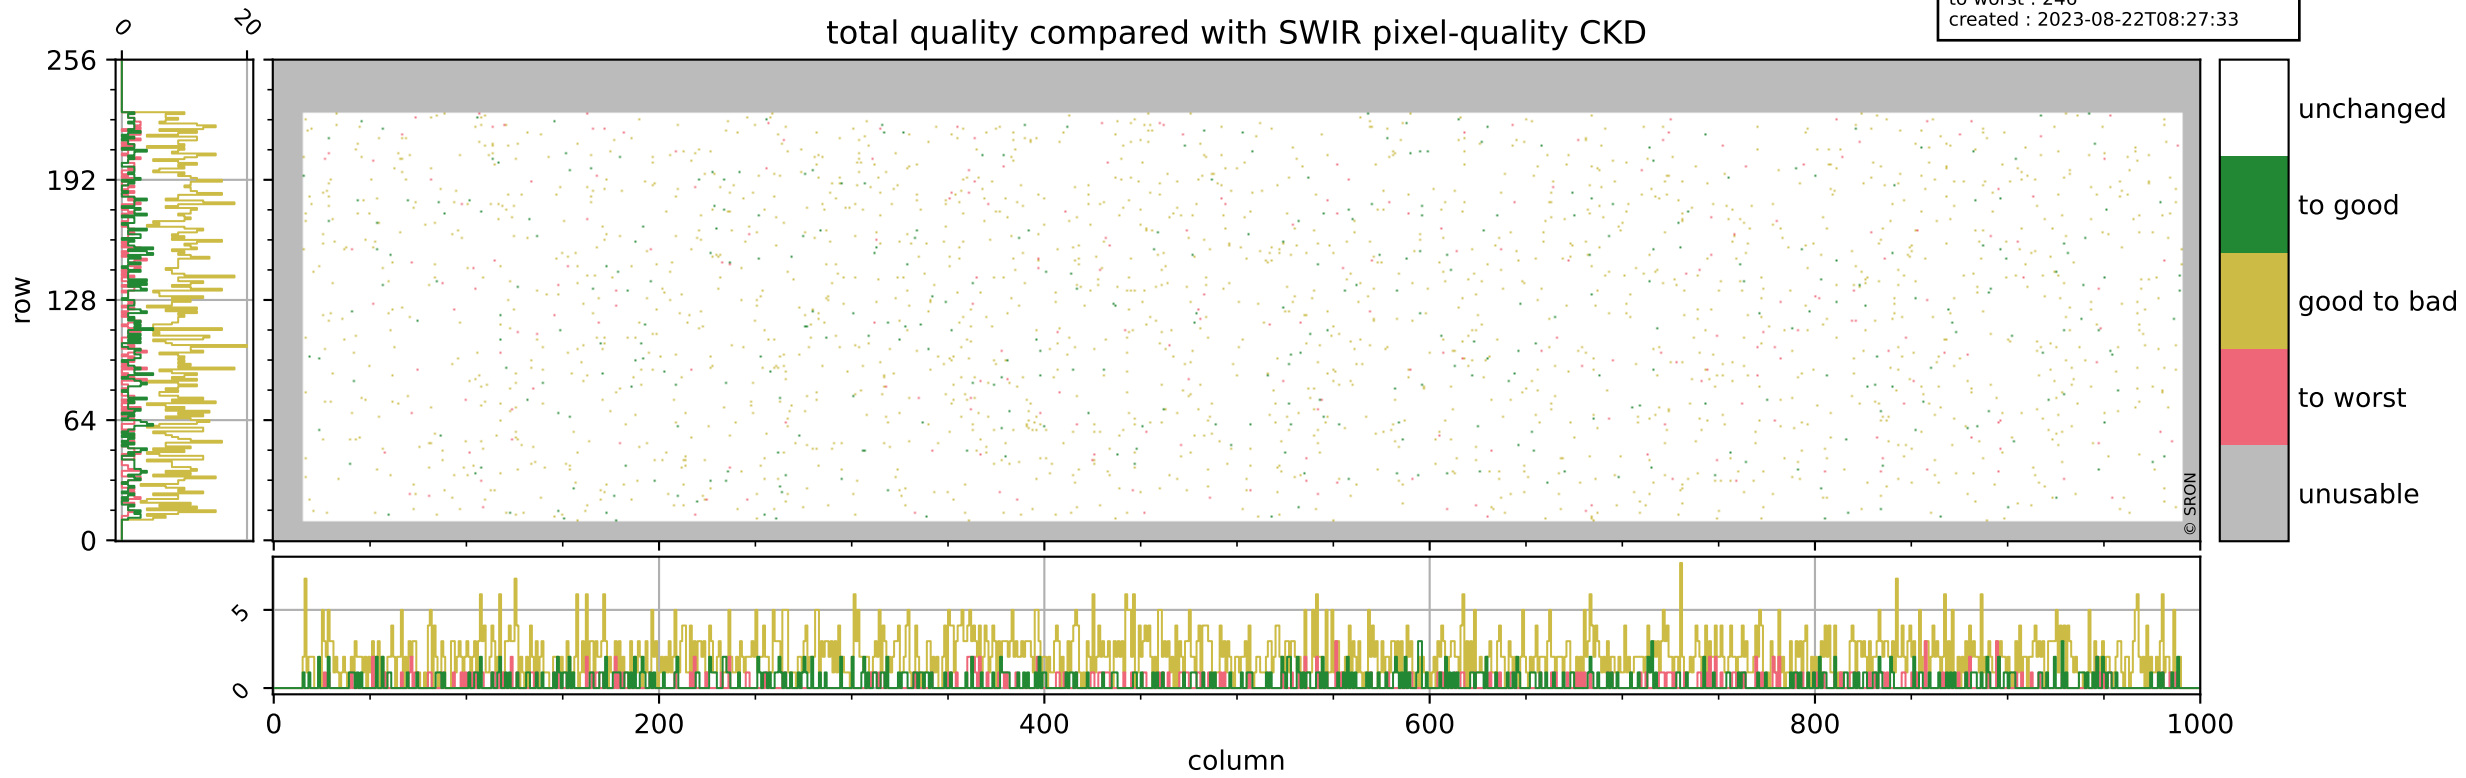

orbits : 20 in [20782, 20827]
coverage : 2021-10-17 / 2021-10-20
bad (quality < 0.8) : 294
worst (quality < 0.1) : 114
created : 2023-08-22T08:27:33

Tropomi SWIR pixel quality (official)

orbits : 20 in [20782, 20827]
coverage : 2021-10-17 / 2021-10-20
bad (quality < 0.8) : 3674
worst (quality < 0.1) : 373
created : 2023-08-22T08:27:33

pixel-quality map (noise average)

Tropomi SWIR pixel quality (official)

orbits : 20 in [20782, 20827]
coverage : 2021-10-17 / 2021-10-20
to good : 365
good to bad : 1794
to worst : 246
created : 2023-08-22T08:27:33

total quality compared with SWIR pixel-quality CKD

Tropomi SWIR pixel quality (official)

orbits : 20 in [20782, 20827]
coverage : 2021-10-17 / 2021-10-20
created : 2023-08-22T08:27:33

Histograms of pixel-quality

Tropomi SWIR pixel quality (official) ground-tracks of Sentinel-5P

orbits : 20 in [20782, 20827]
coverage : 2021-10-17 / 2021-10-20
created : 2023-08-22T08:27:34

Tropomi SWIR pixel quality (official)

orbits : [2827, 20827]
coverage : 2018-04-30 / 2021-10-20
created : 2023-08-22T08:27:34