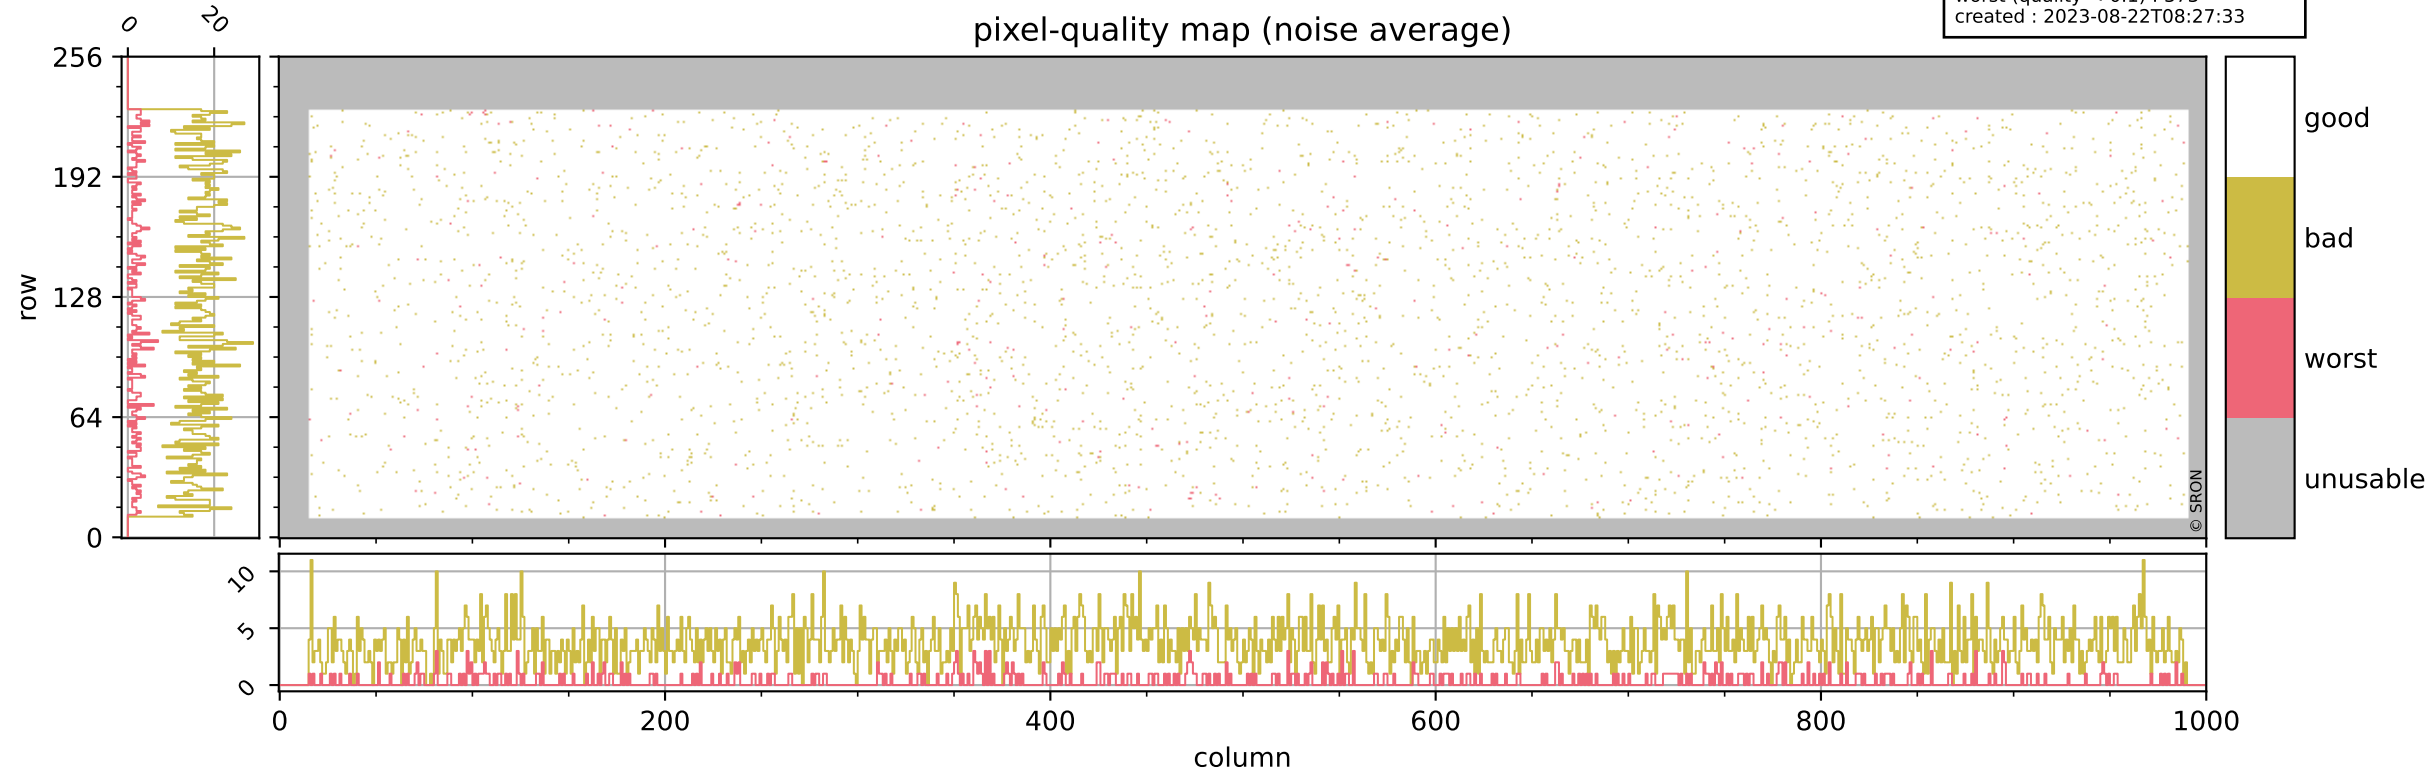

Tropomi SWIR pixel quality (official)

orbits : 20 in [20782, 20827]
coverage : 2021-10-17 / 2021-10-20
bad (quality < 0.8) : 3925
worst (quality < 0.1) : 456
created : 2023-08-22T08:27:32

Tropomi SWIR pixel quality (official)

orbits : 20 in [20782, 20827]
coverage : 2021-10-17 / 2021-10-20
bad (quality < 0.8) : 294
worst (quality < 0.1) : 114
created : 2023-08-22T08:27:33

Tropomi SWIR pixel quality (official)

orbits : 20 in [20782, 20827]
coverage : 2021-10-17 / 2021-10-20
bad (quality < 0.8) : 3674
worst (quality < 0.1) : 373
created : 2023-08-22T08:27:33

pixel-quality map (noise average)

Tropomi SWIR pixel quality (official)

orbits : 20 in [20782, 20827]
coverage : 2021-10-17 / 2021-10-20
to good : 365
good to bad : 1794
to worst : 246
created : 2023-08-22T08:27:33

Tropomi SWIR pixel quality (official) ground-tracks of Sentinel-5P

orbits : 20 in [20782, 20827]
coverage : 2021-10-17 / 2021-10-20
created : 2023-08-22T08:27:34

Tropomi SWIR pixel quality (official)

orbits : [2827, 20827]
coverage : 2018-04-30 / 2021-10-20
created : 2023-08-22T08:27:34