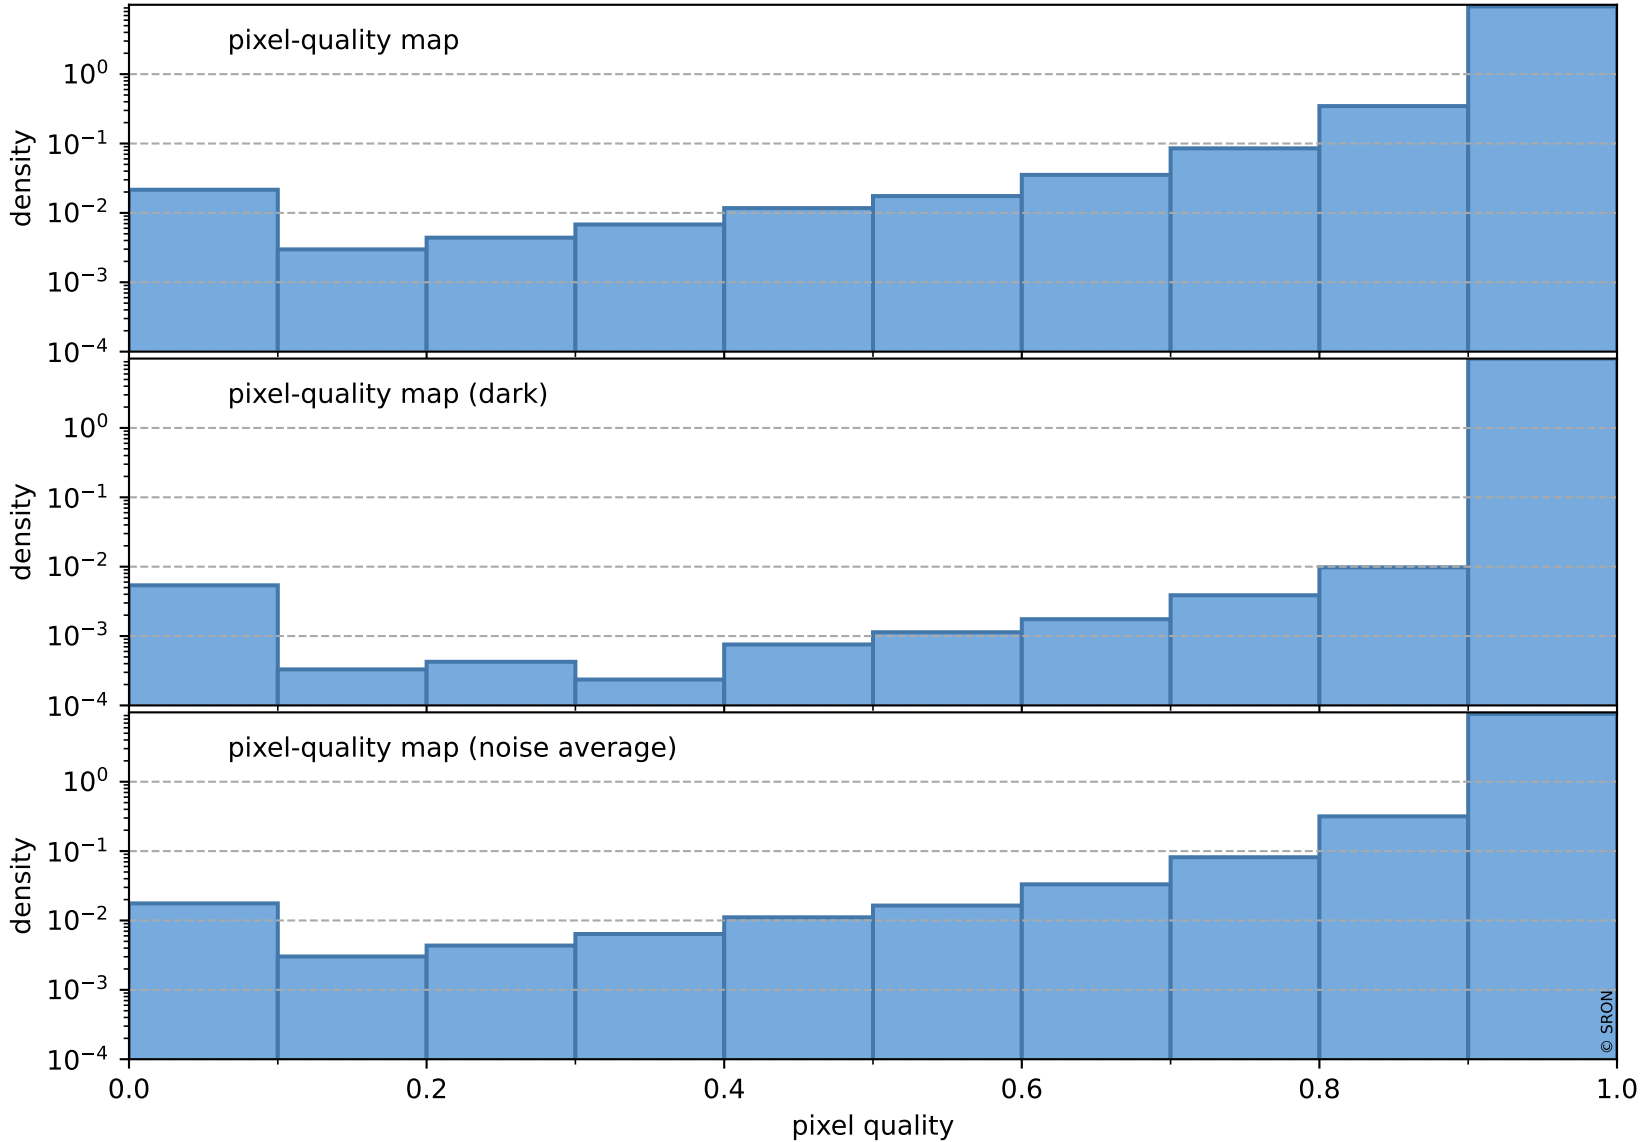

orbits : 20 in [20782, 20827]
coverage : 2021-10-17 / 2021-10-20
bad (quality < 0.8) : 294
worst (quality < 0.1) : 114
created : 2023-08-22T08:27:33

Tropomi SWIR pixel quality (official)

orbits : 20 in [20782, 20827]
coverage : 2021-10-17 / 2021-10-20
bad (quality < 0.8) : 3674
worst (quality < 0.1) : 373
created : 2023-08-22T08:27:33

pixel-quality map (noise average)

Tropomi SWIR pixel quality (official)

orbits : 20 in [20782, 20827]
coverage : 2021-10-17 / 2021-10-20
to good : 365
good to bad : 1794
to worst : 246
created : 2023-08-22T08:27:33

total quality compared with SWIR pixel-quality CKD

Tropomi SWIR pixel quality (official)

orbits : 20 in [20782, 20827]
coverage : 2021-10-17 / 2021-10-20
created : 2023-08-22T08:27:33

Histograms of pixel-quality

Tropomi SWIR pixel quality (official) ground-tracks of Sentinel-5P

orbits : 20 in [20782, 20827]
coverage : 2021-10-17 / 2021-10-20
created : 2023-08-22T08:27:34

Tropomi SWIR pixel quality (official)

orbits : [2827, 20827]
coverage : 2018-04-30 / 2021-10-20
created : 2023-08-22T08:27:34