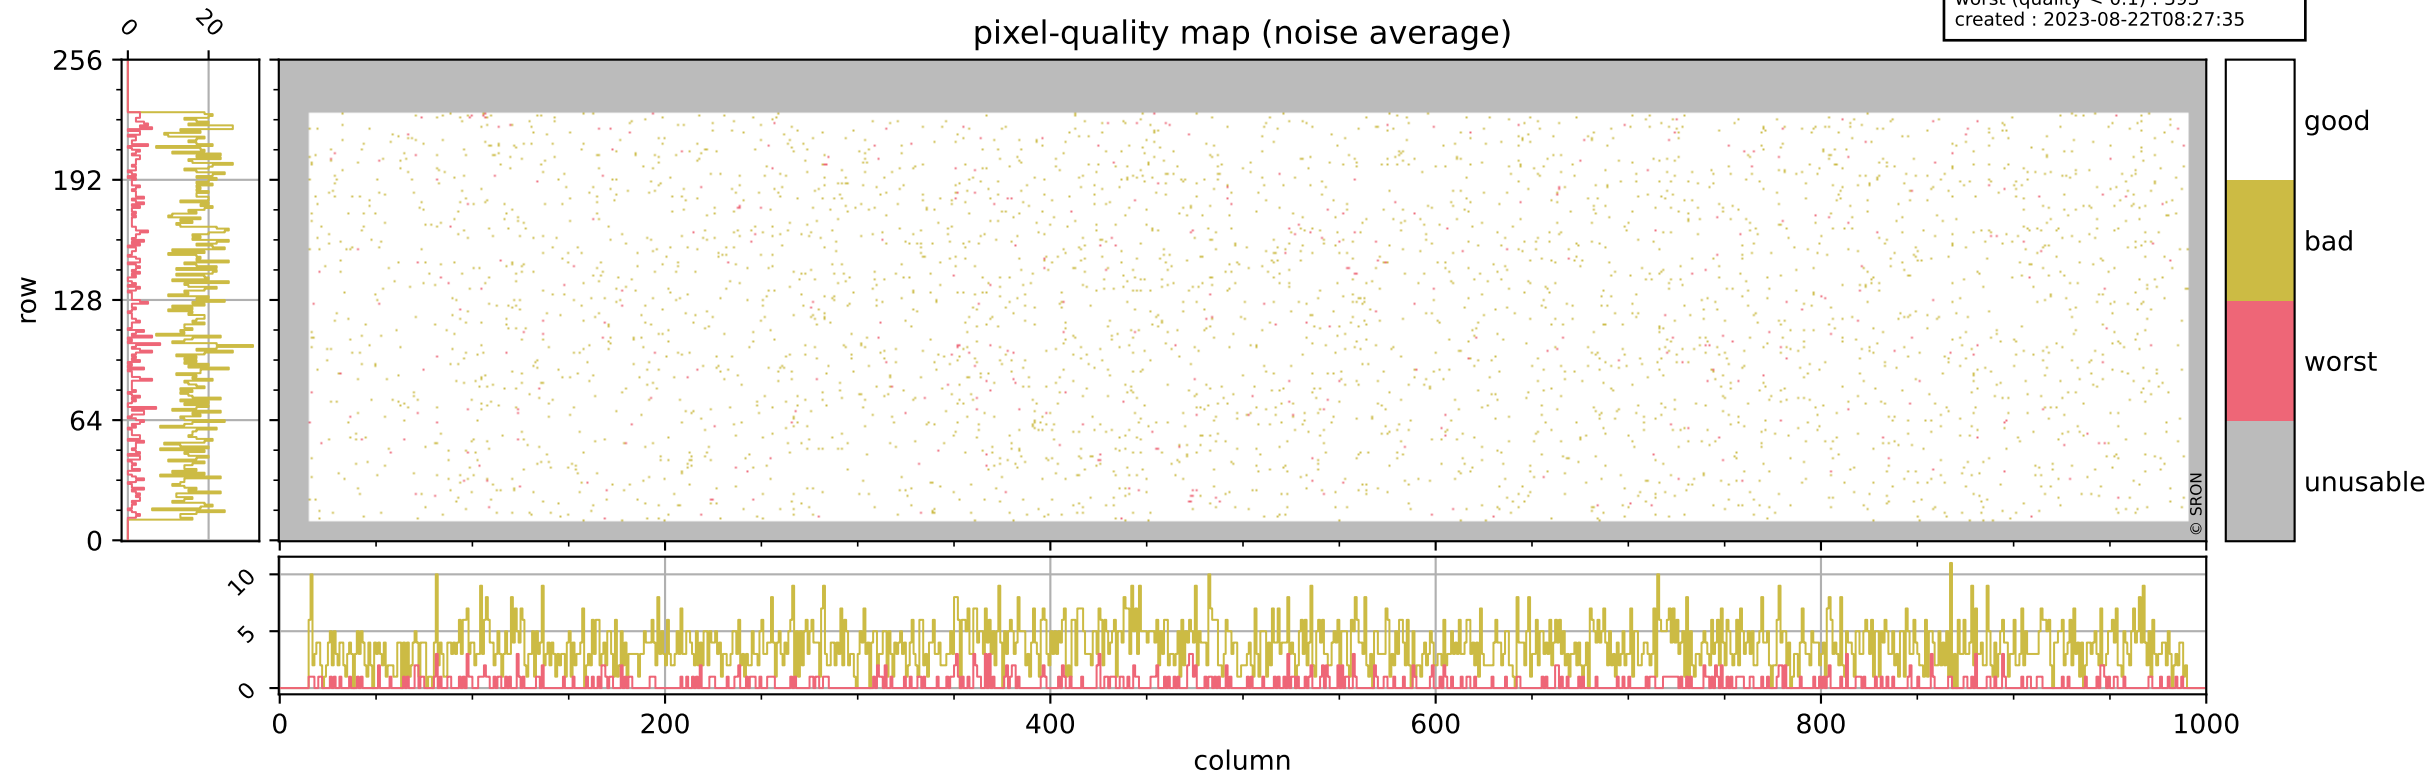

Tropomi SWIR pixel quality (official)

orbits : 19 in [20797, 20842]
coverage : 2021-10-18 / 2021-10-21
bad (quality < 0.8) : 3672
worst (quality < 0.1) : 393
created : 2023-08-22T08:27:35

pixel-quality map (noise average)