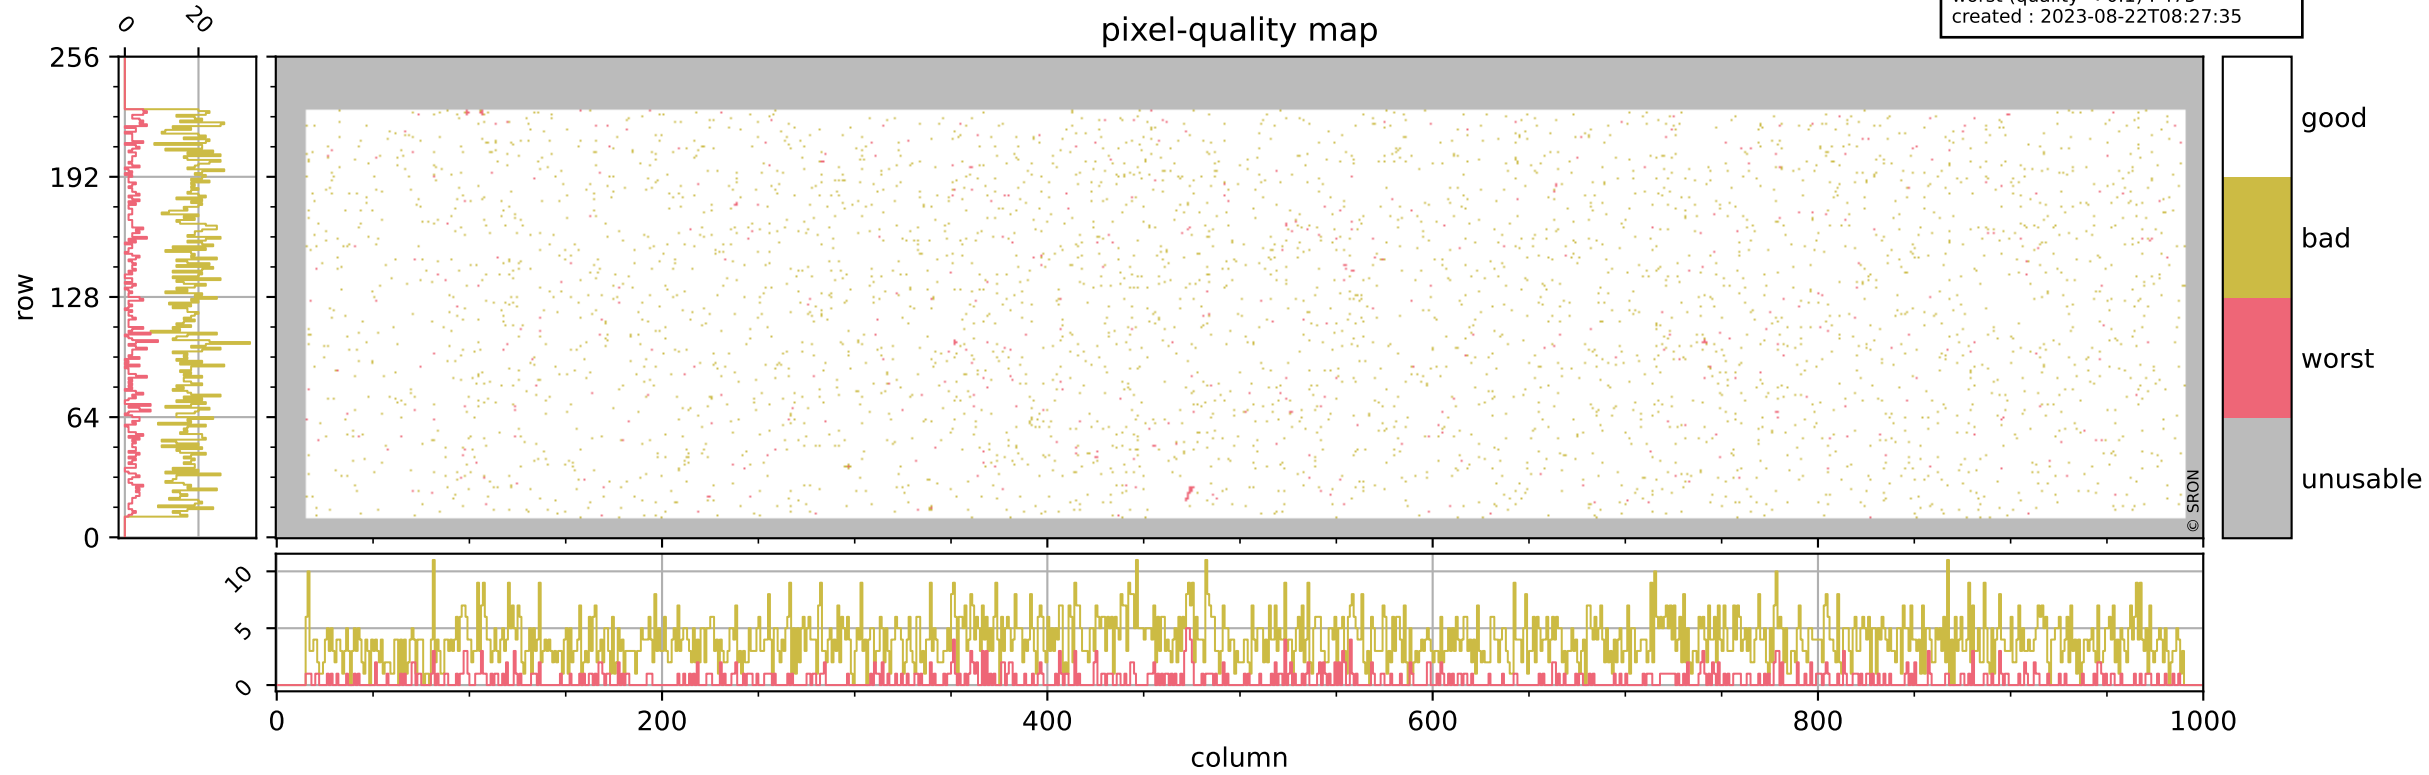

# Tropomi SWIR pixel quality (official)

orbits : 19 in [20797, 20842]  
coverage : 2021-10-18 / 2021-10-21  
bad (quality < 0.8) : 3923  
worst (quality < 0.1) : 475  
created : 2023-08-22T08:27:35

## pixel-quality map

# Tropomi SWIR pixel quality (official)

orbits : 19 in [20797, 20842]  
coverage : 2021-10-18 / 2021-10-21  
bad (quality < 0.8) : 297  
worst (quality < 0.1) : 114  
created : 2023-08-22T08:27:35

# Tropomi SWIR pixel quality (official)

orbits : 19 in [20797, 20842]  
coverage : 2021-10-18 / 2021-10-21  
bad (quality < 0.8) : 3672  
worst (quality < 0.1) : 393  
created : 2023-08-22T08:27:35