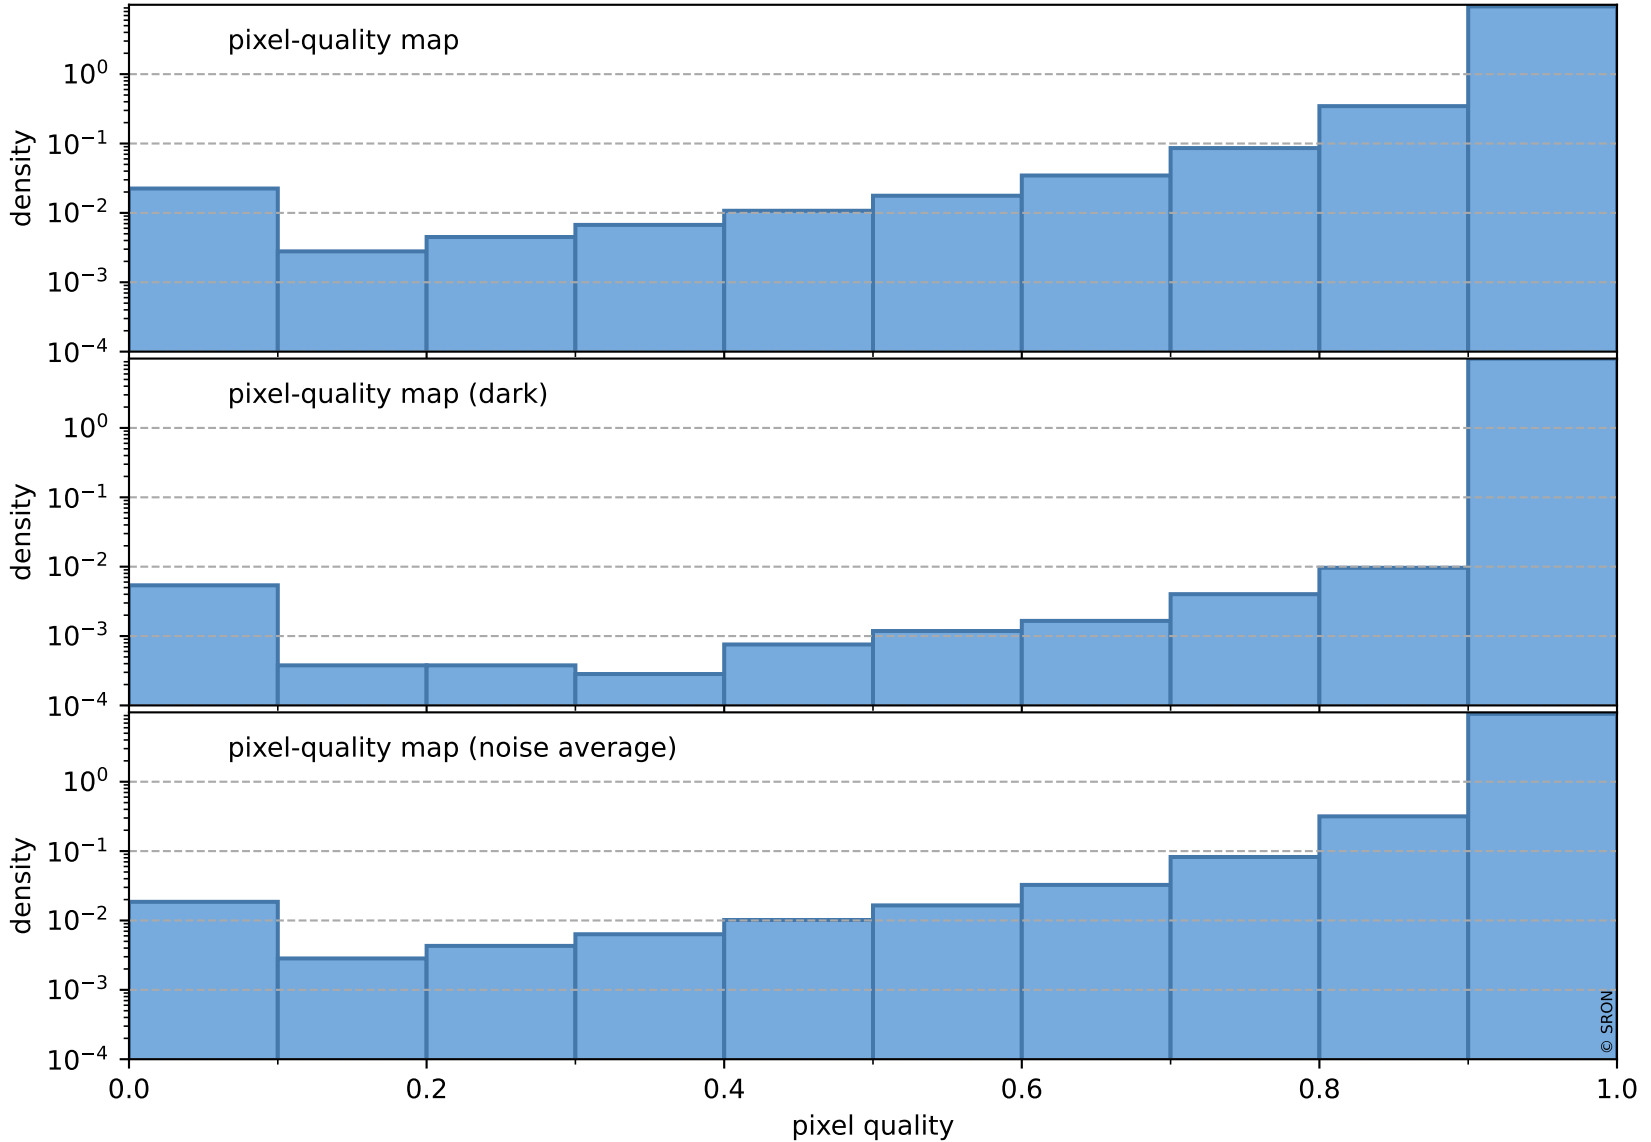

Tropomi SWIR pixel quality (official)

orbits : 19 in [20797, 20842]
coverage : 2021-10-18 / 2021-10-21
created : 2023-08-22T08:27:36

Histograms of pixel-quality