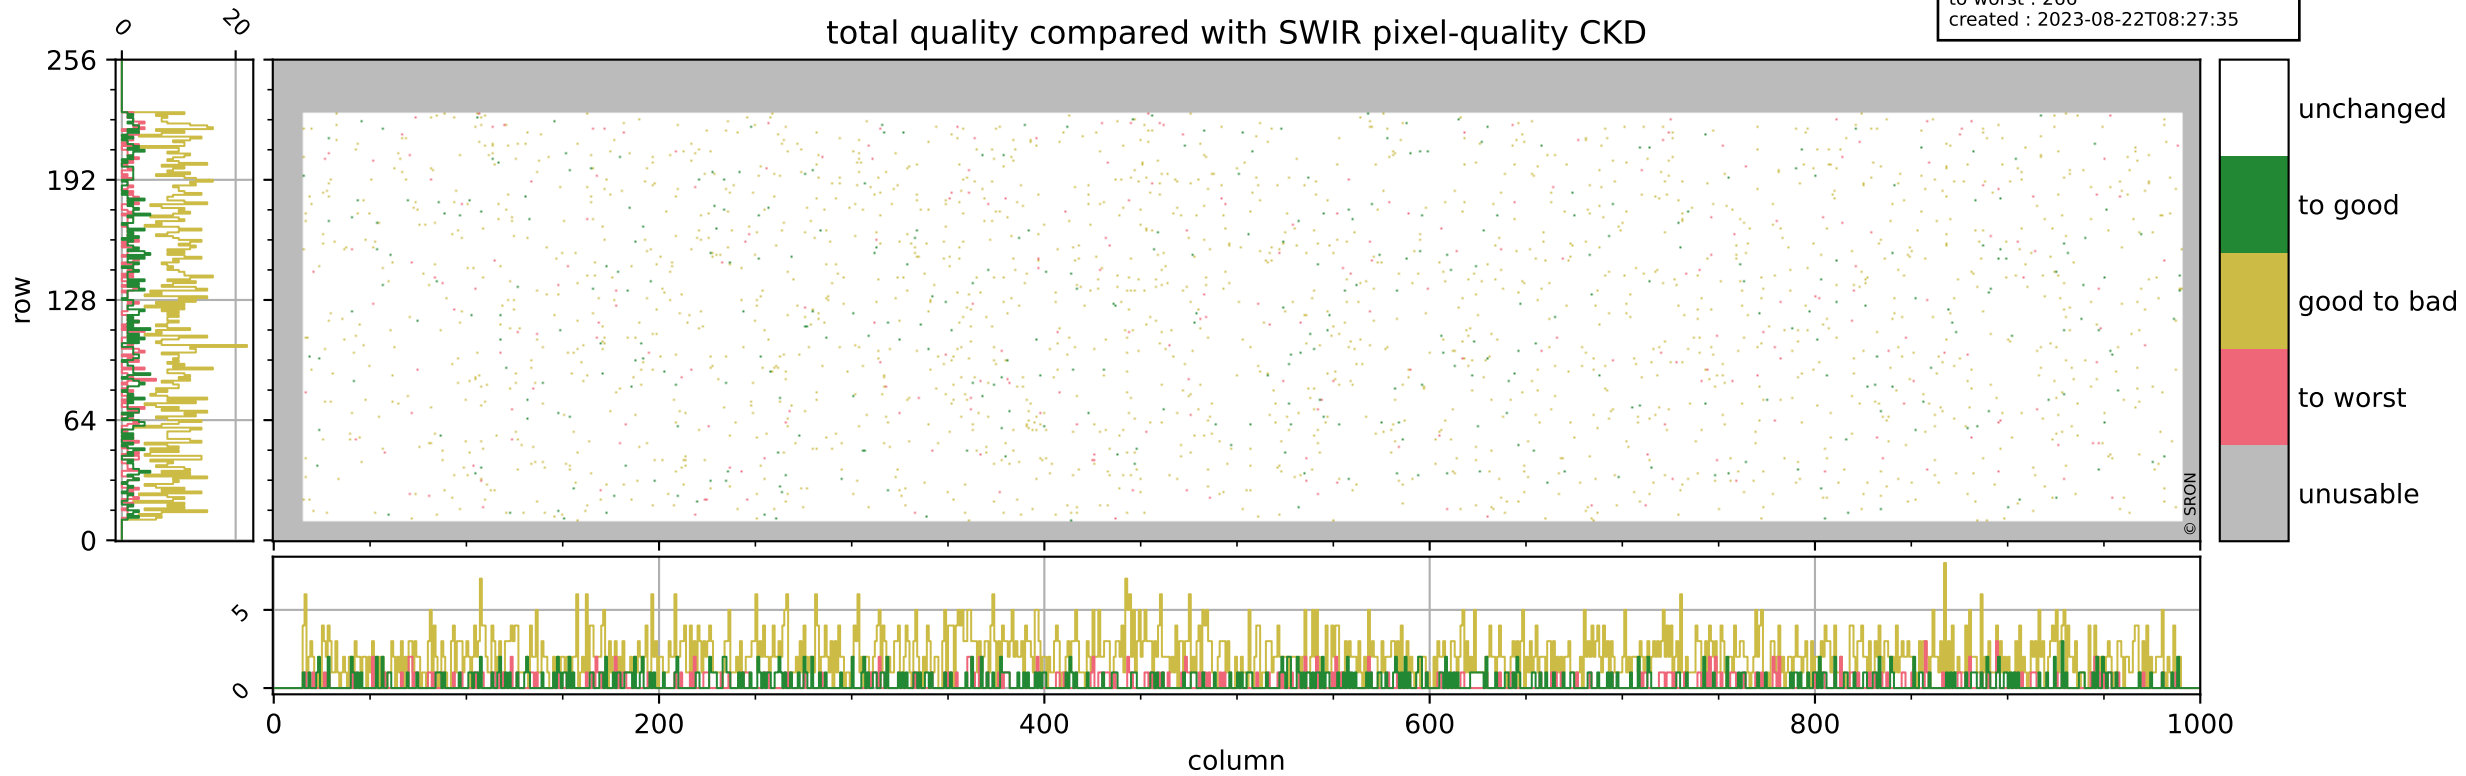

Tropomi SWIR pixel quality (official)

orbits : 19 in [20797, 20842]
coverage : 2021-10-18 / 2021-10-21
to good : 364
good to bad : 1773
to worst : 266
created : 2023-08-22T08:27:35

total quality compared with SWIR pixel-quality CKD