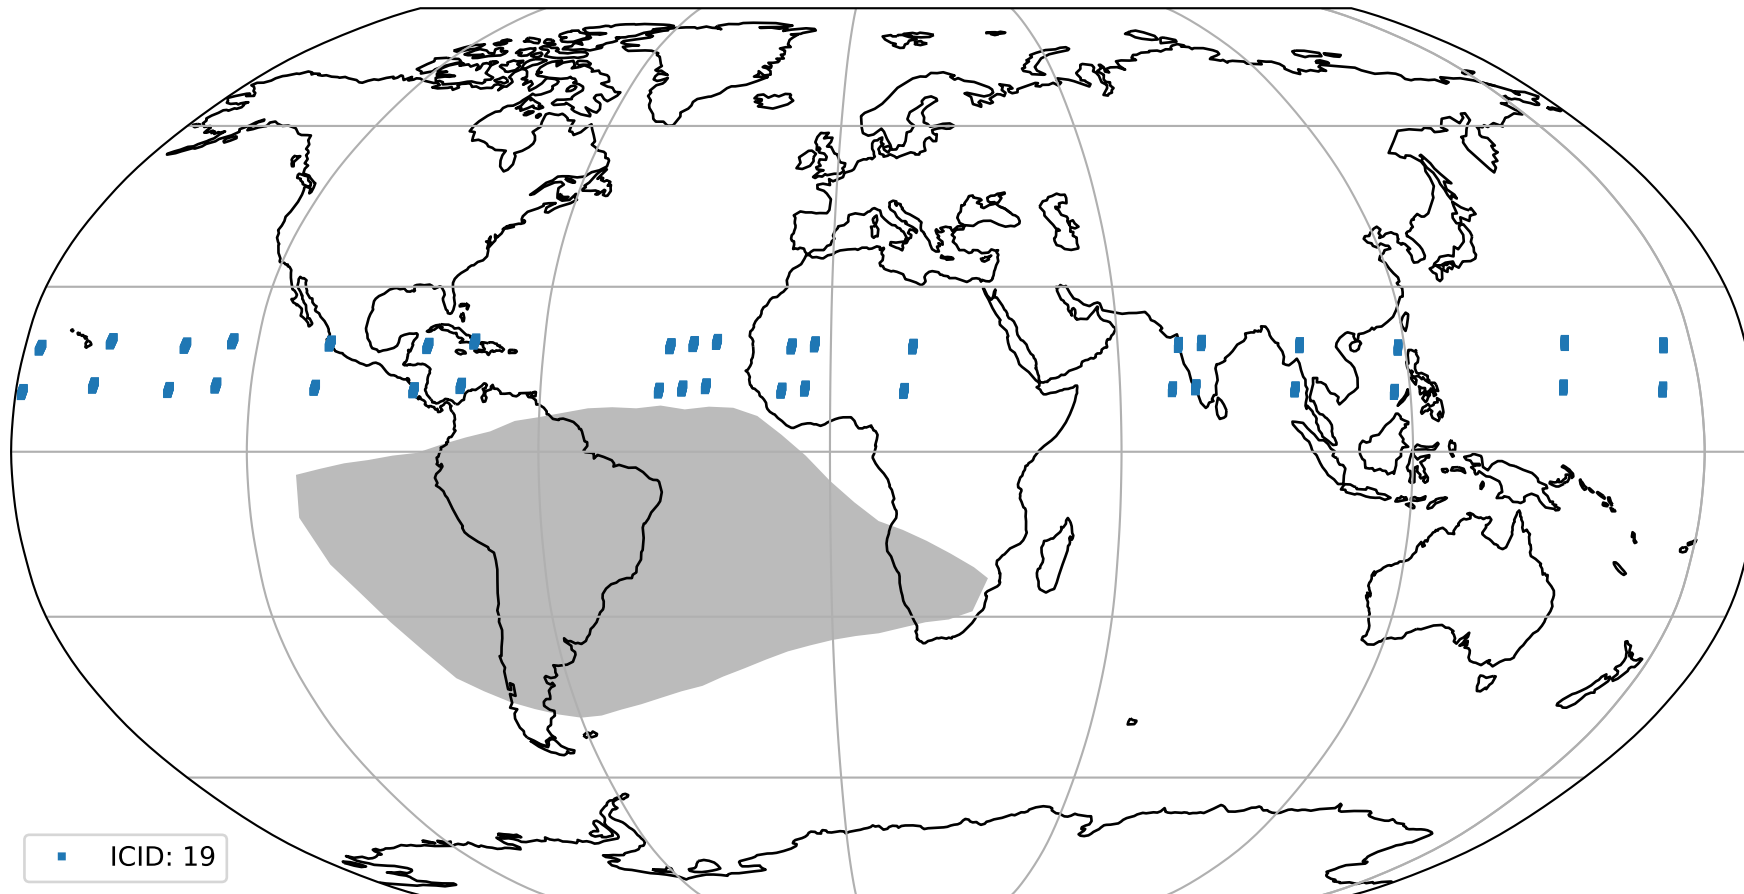

# Tropomi SWIR pixel quality (official)

orbits : 19 in [20797, 20842]  
coverage : 2021-10-18 / 2021-10-21  
created : 2023-08-22T08:27:36

## Histograms of pixel-quality

# Tropomi SWIR pixel quality (official) ground-tracks of Sentinel-5P

orbits : 19 in [20797, 20842]  
coverage : 2021-10-18 / 2021-10-21  
created : 2023-08-22T08:27:36