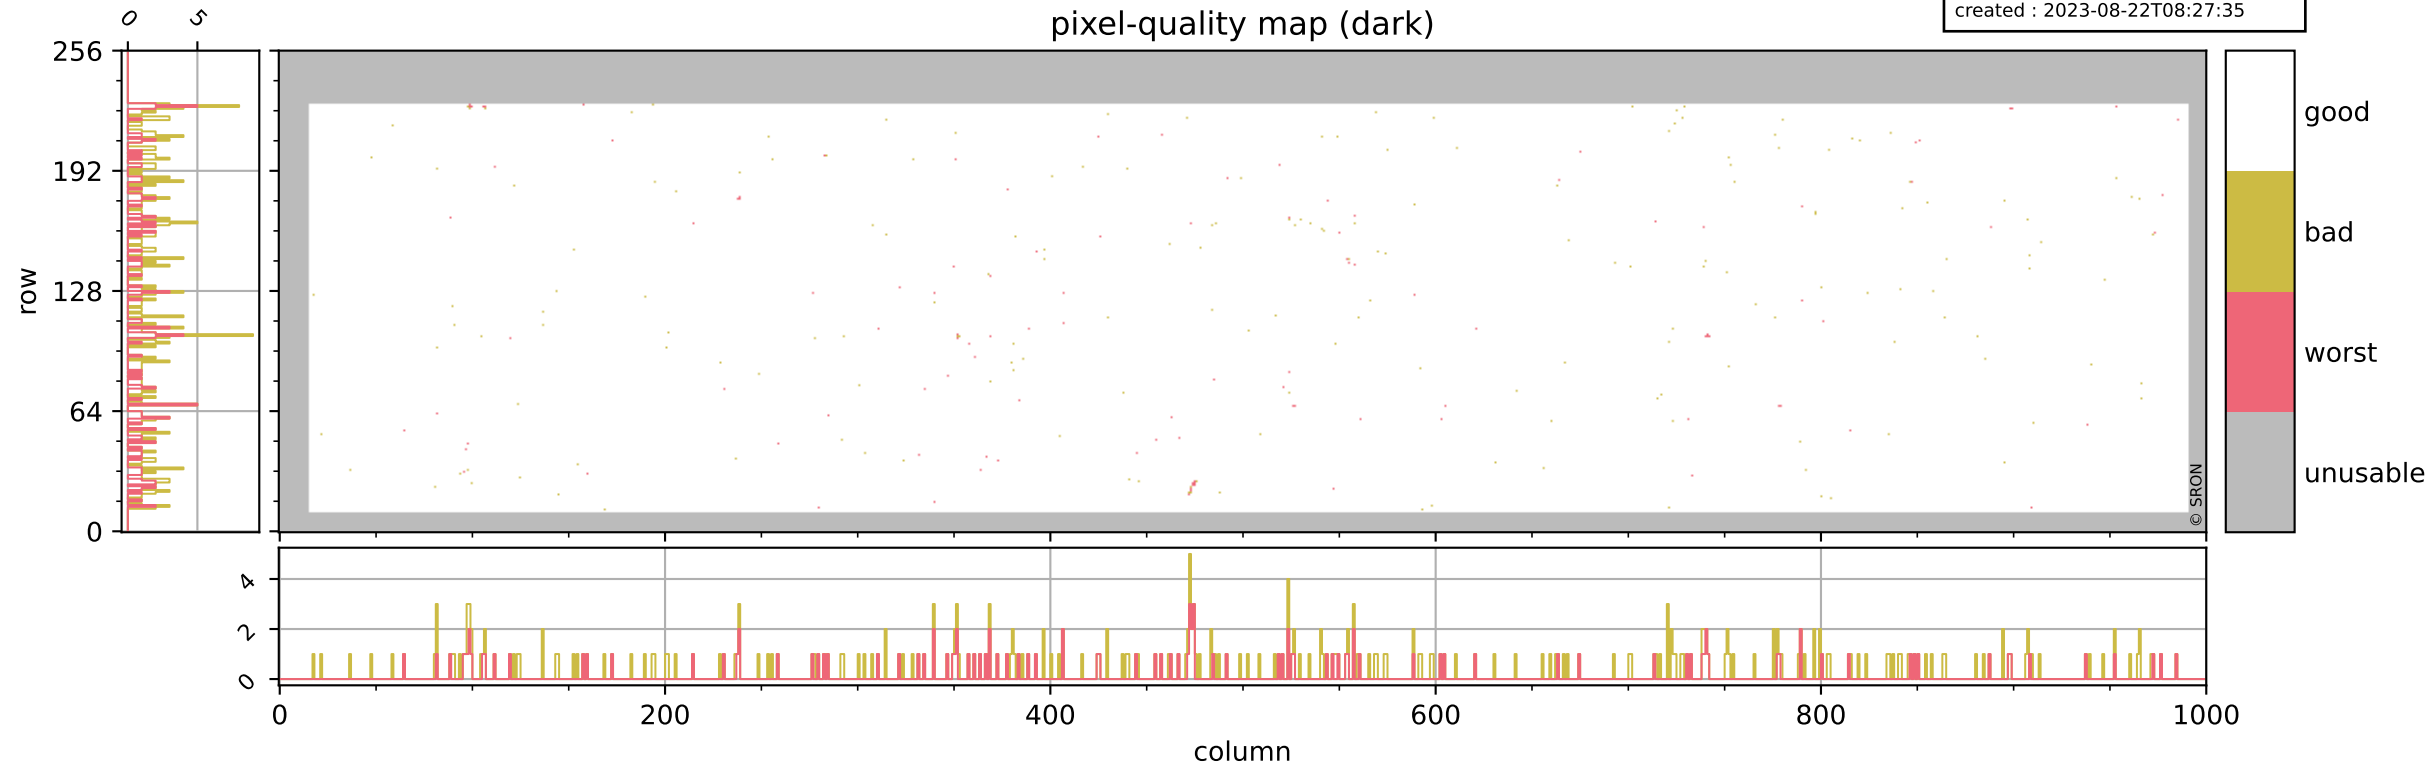

# Tropomi SWIR pixel quality (official)

orbits : 19 in [20797, 20842]  
coverage : 2021-10-18 / 2021-10-21  
bad (quality < 0.8) : 3923  
worst (quality < 0.1) : 475  
created : 2023-08-22T08:27:35

## pixel-quality map

# Tropomi SWIR pixel quality (official)

orbits : 19 in [20797, 20842]  
coverage : 2021-10-18 / 2021-10-21  
bad (quality < 0.8) : 297  
worst (quality < 0.1) : 114  
created : 2023-08-22T08:27:35

# Tropomi SWIR pixel quality (official)

orbits : 19 in [20797, 20842]  
coverage : 2021-10-18 / 2021-10-21  
bad (quality < 0.8) : 3672  
worst (quality < 0.1) : 393  
created : 2023-08-22T08:27:35