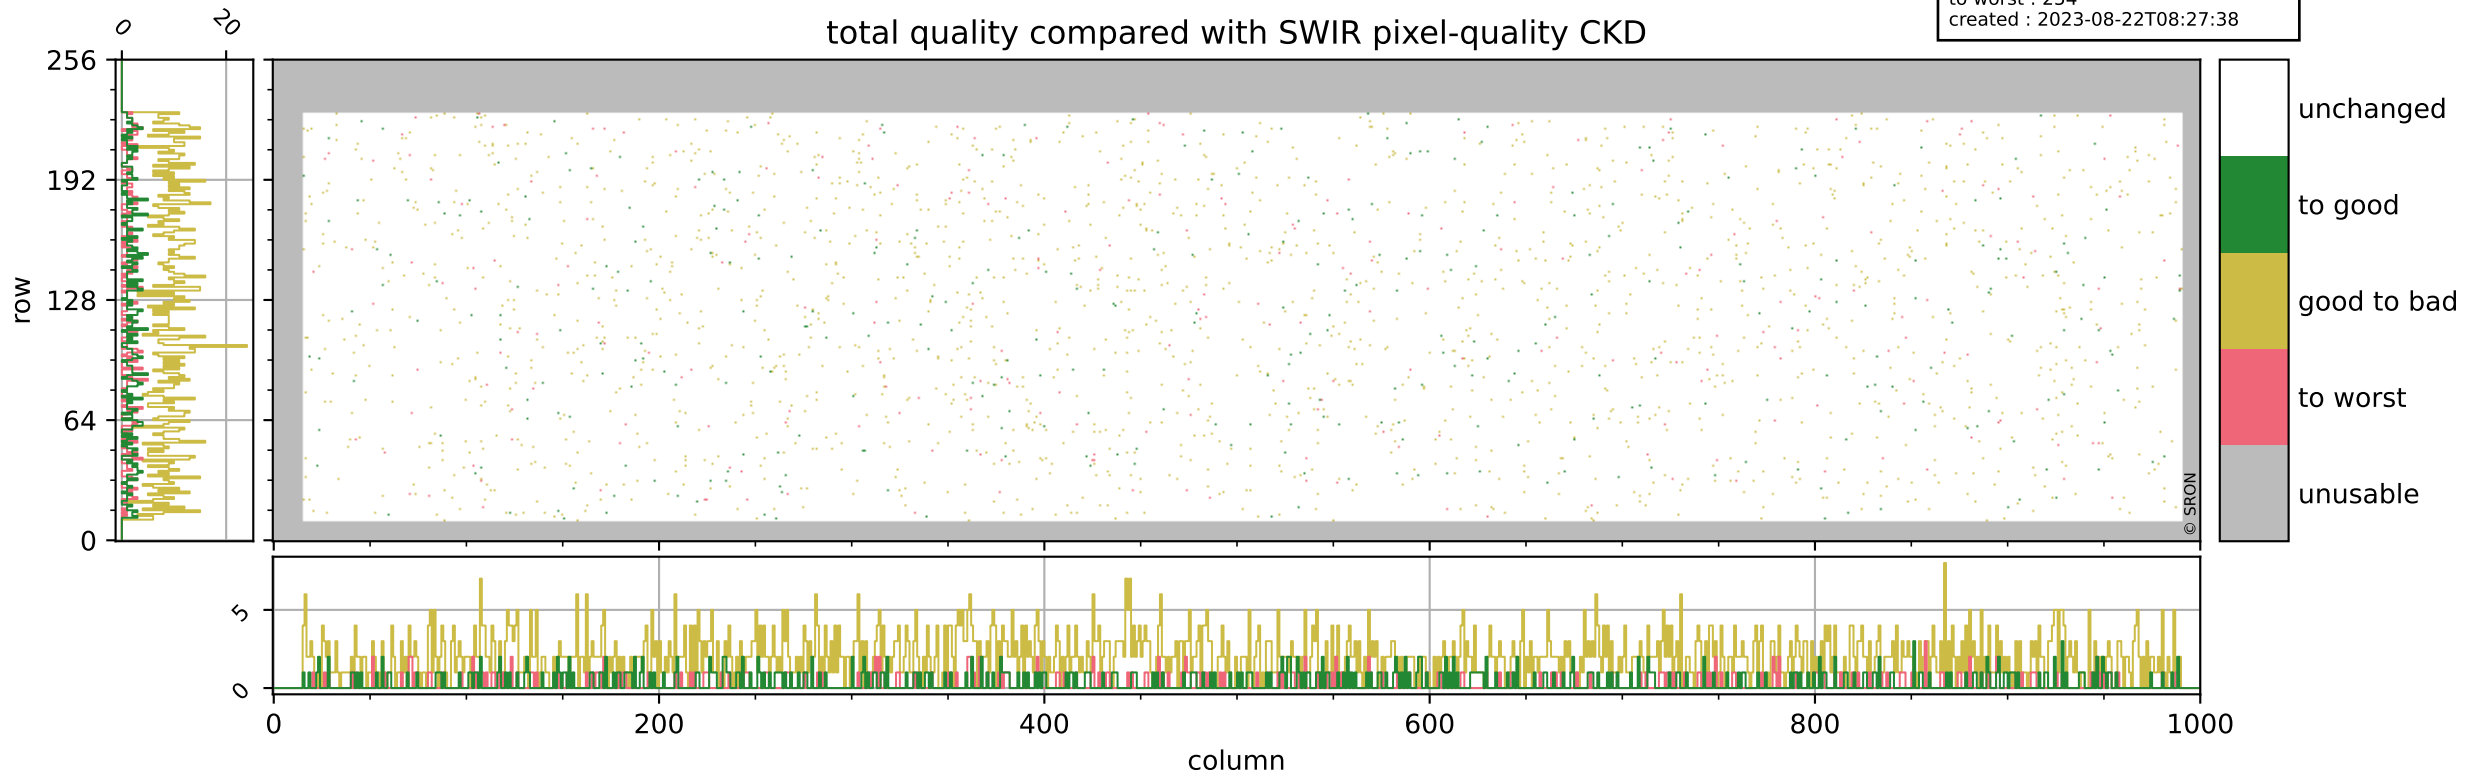

Tropomi SWIR pixel quality (official)

orbits : 19 in [20812, 20857]
coverage : 2021-10-19 / 2021-10-22
bad (quality < 0.8) : 3643
worst (quality < 0.1) : 383
created : 2023-08-22T08:27:38

pixel-quality map (noise average)

Tropomi SWIR pixel quality (official)

orbits : 19 in [20812, 20857]
coverage : 2021-10-19 / 2021-10-22
to good : 358
good to bad : 1754
to worst : 254
created : 2023-08-22T08:27:38

total quality compared with SWIR pixel-quality CKD

Tropomi SWIR pixel quality (official)

orbits : 19 in [20812, 20857]
coverage : 2021-10-19 / 2021-10-22
created : 2023-08-22T08:27:38

Histograms of pixel-quality

Tropomi SWIR pixel quality (official) ground-tracks of Sentinel-5P

orbits : 19 in [20812, 20857]
coverage : 2021-10-19 / 2021-10-22
created : 2023-08-22T08:27:39

Tropomi SWIR pixel quality (official)

orbits : [2827, 20857]
coverage : 2018-04-30 / 2021-10-22
created : 2023-08-22T08:27:39