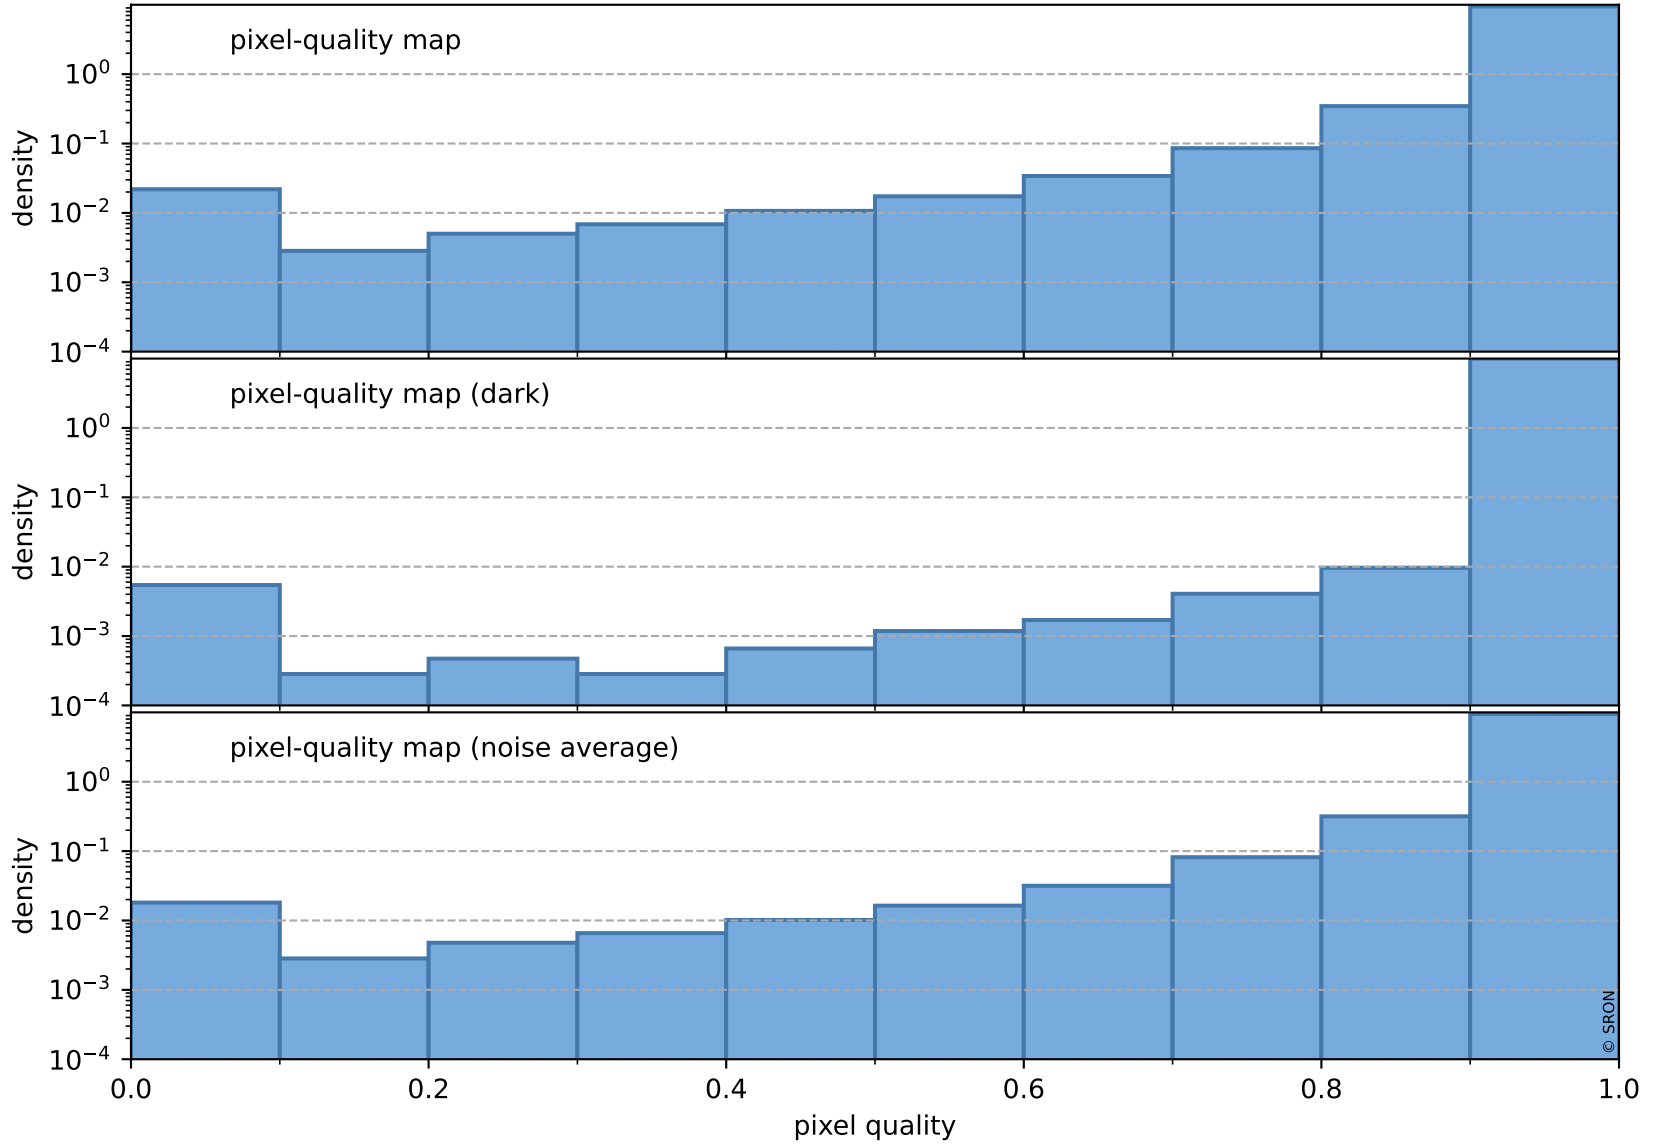

Tropomi SWIR pixel quality (official)

orbits : 19 in [20812, 20857]
coverage : 2021-10-19 / 2021-10-22
to good : 358
good to bad : 1754
to worst : 254
created : 2023-08-22T08:27:38

total quality compared with SWIR pixel-quality CKD

Tropomi SWIR pixel quality (official)

orbits : 19 in [20812, 20857]
coverage : 2021-10-19 / 2021-10-22
created : 2023-08-22T08:27:38

Histograms of pixel-quality

Tropomi SWIR pixel quality (official) ground-tracks of Sentinel-5P

orbits : 19 in [20812, 20857]
coverage : 2021-10-19 / 2021-10-22
created : 2023-08-22T08:27:39

Tropomi SWIR pixel quality (official)

orbits : [2827, 20857]
coverage : 2018-04-30 / 2021-10-22
created : 2023-08-22T08:27:39