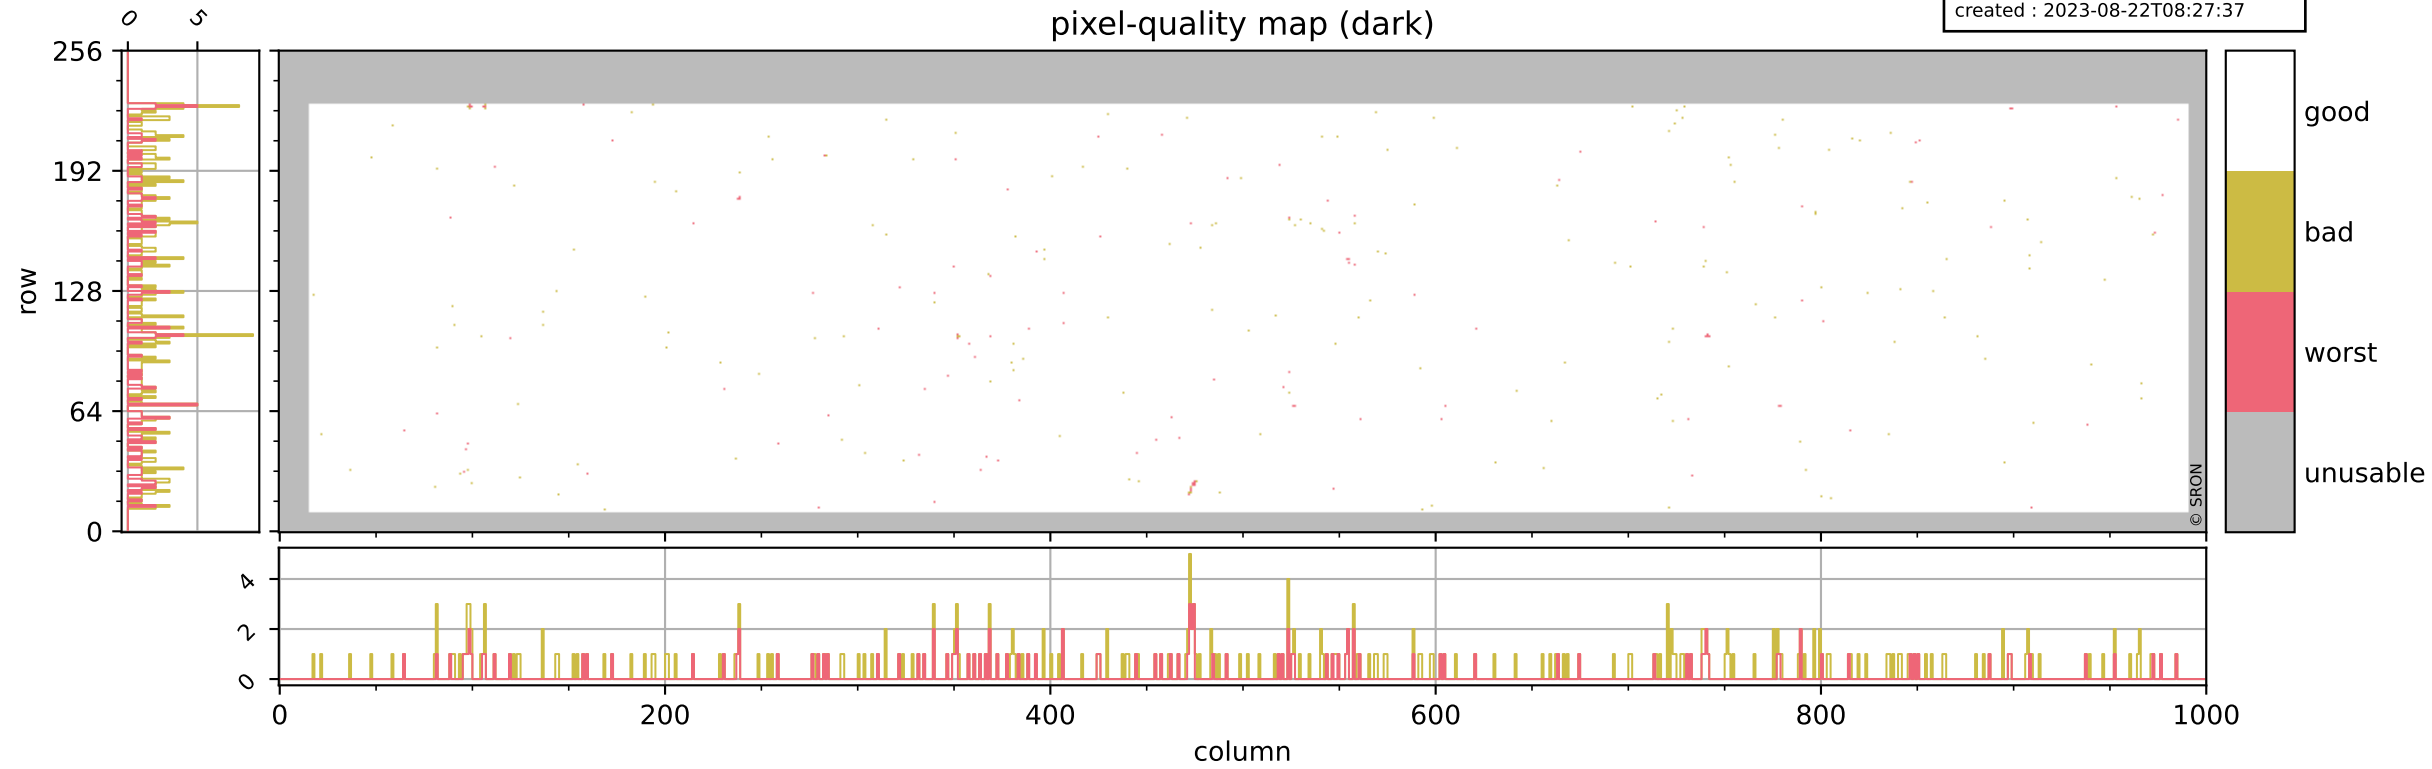

Tropomi SWIR pixel quality (official)

orbits : 19 in [20812, 20857]
coverage : 2021-10-19 / 2021-10-22
bad (quality < 0.8) : 3902
worst (quality < 0.1) : 464
created : 2023-08-22T08:27:37

pixel-quality map

Tropomi SWIR pixel quality (official)

orbits : 19 in [20812, 20857]
coverage : 2021-10-19 / 2021-10-22
bad (quality < 0.8) : 298
worst (quality < 0.1) : 115
created : 2023-08-22T08:27:37

pixel-quality map (dark)

Tropomi SWIR pixel quality (official)

orbits : 19 in [20812, 20857]
coverage : 2021-10-19 / 2021-10-22
bad (quality < 0.8) : 3643
worst (quality < 0.1) : 383
created : 2023-08-22T08:27:38

pixel-quality map (noise average)

Tropomi SWIR pixel quality (official)

orbits : 19 in [20812, 20857]
coverage : 2021-10-19 / 2021-10-22
created : 2023-08-22T08:27:38

Histograms of pixel-quality

Tropomi SWIR pixel quality (official) ground-tracks of Sentinel-5P