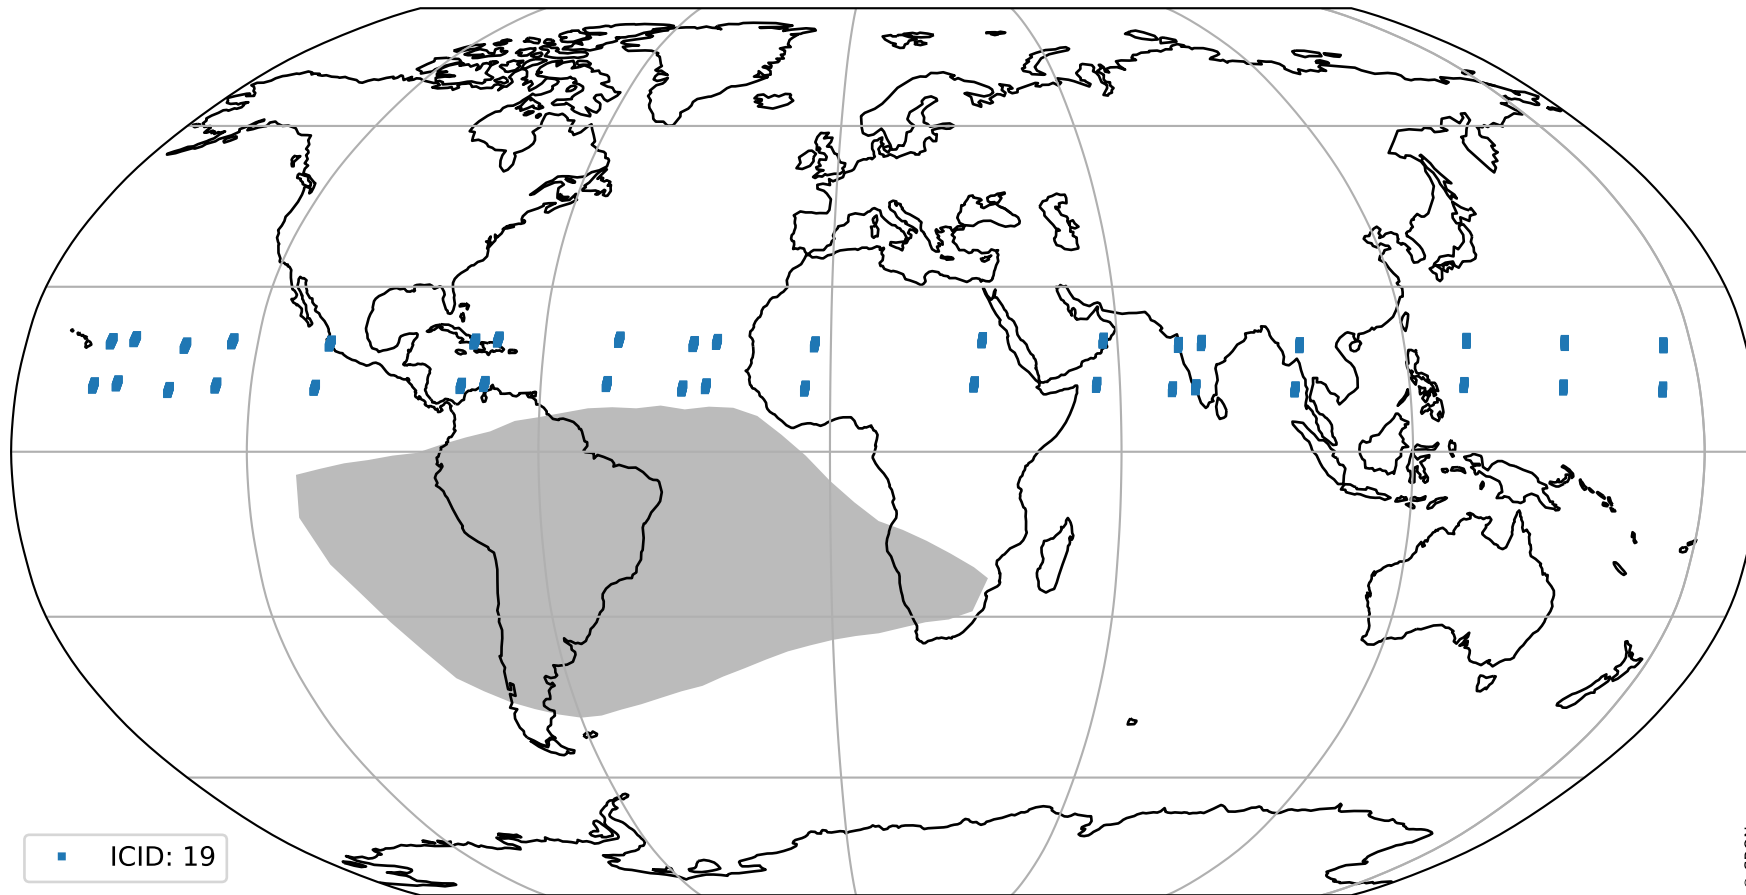

Tropomi SWIR pixel quality (official)

orbits : 19 in [20812, 20857]
coverage : 2021-10-19 / 2021-10-22
to good : 358
good to bad : 1754
to worst : 254
created : 2023-08-22T08:27:38

total quality compared with SWIR pixel-quality CKD

Tropomi SWIR pixel quality (official)

orbits : 19 in [20812, 20857]
coverage : 2021-10-19 / 2021-10-22
created : 2023-08-22T08:27:38

Histograms of pixel-quality

Tropomi SWIR pixel quality (official) ground-tracks of Sentinel-5P

orbits : 19 in [20812, 20857]
coverage : 2021-10-19 / 2021-10-22
created : 2023-08-22T08:27:39

Tropomi SWIR pixel quality (official)

orbits : [2827, 20857]
coverage : 2018-04-30 / 2021-10-22
created : 2023-08-22T08:27:39