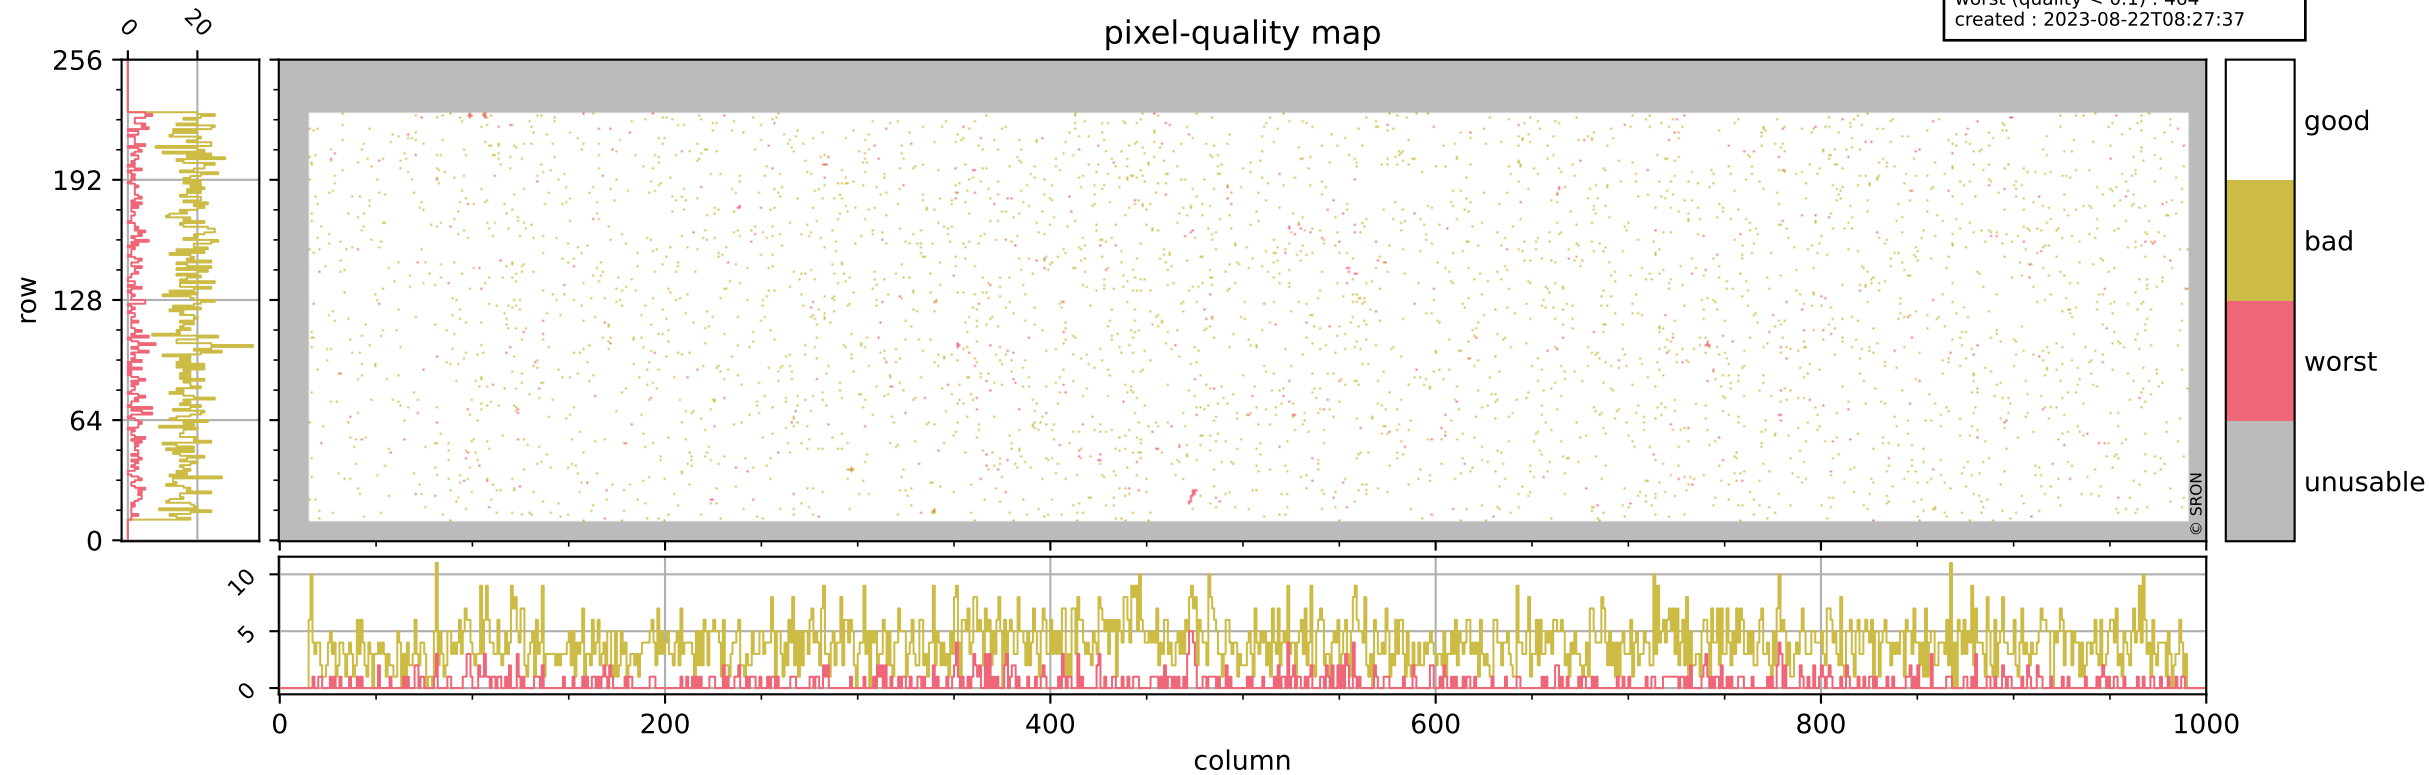

Tropomi SWIR pixel quality (official)

orbits : 19 in [20812, 20857]
coverage : 2021-10-19 / 2021-10-22
bad (quality < 0.8) : 3902
worst (quality < 0.1) : 464
created : 2023-08-22T08:27:37

pixel-quality map

Tropomi SWIR pixel quality (official)

orbits : 19 in [20812, 20857]
coverage : 2021-10-19 / 2021-10-22
bad (quality < 0.8) : 298
worst (quality < 0.1) : 115
created : 2023-08-22T08:27:37

pixel-quality map (dark)

Tropomi SWIR pixel quality (official)

orbits : 19 in [20812, 20857]
coverage : 2021-10-19 / 2021-10-22
bad (quality < 0.8) : 3643
worst (quality < 0.1) : 383
created : 2023-08-22T08:27:38

pixel-quality map (noise average)

Tropomi SWIR pixel quality (official)

orbits : 19 in [20812, 20857]
coverage : 2021-10-19 / 2021-10-22
created : 2023-08-22T08:27:38

Histograms of pixel-quality

Tropomi SWIR pixel quality (official) ground-tracks of Sentinel-5P