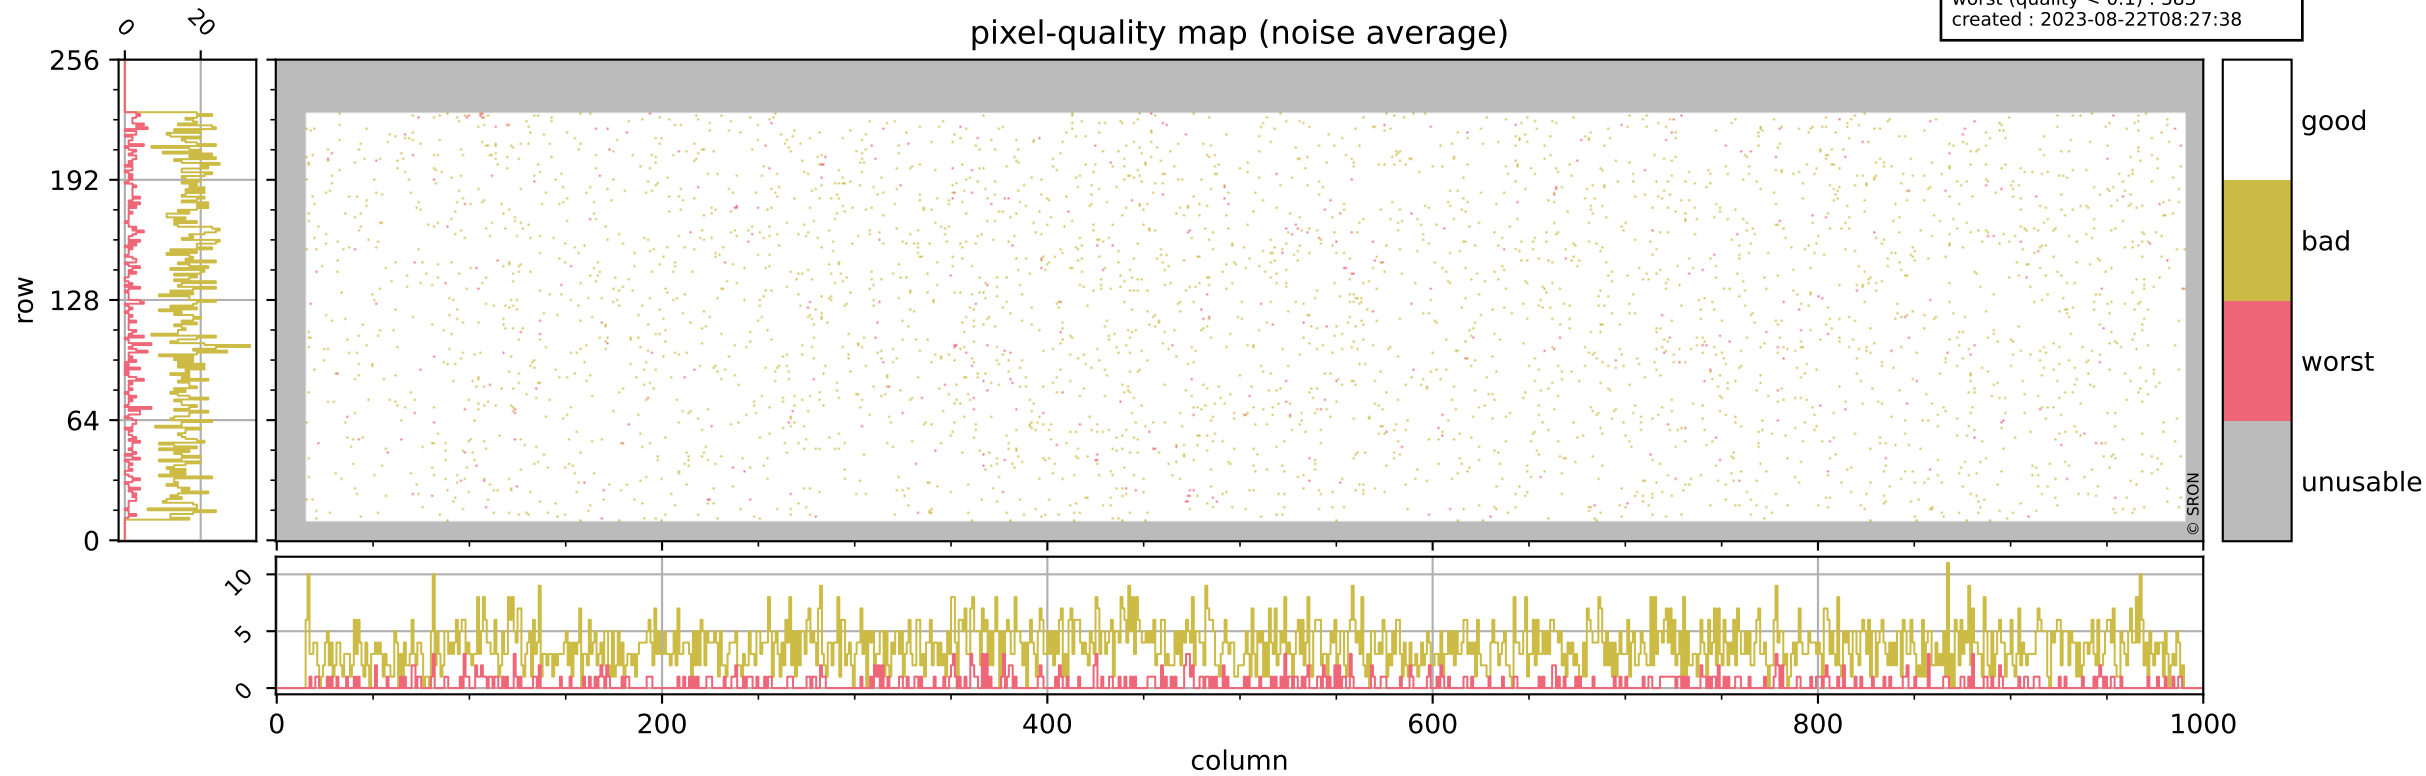

Tropomi SWIR pixel quality (official)

orbits : 19 in [20812, 20857]
coverage : 2021-10-19 / 2021-10-22
bad (quality < 0.8) : 298
worst (quality < 0.1) : 115
created : 2023-08-22T08:27:37

pixel-quality map (dark)

Tropomi SWIR pixel quality (official)

orbits : 19 in [20812, 20857]
coverage : 2021-10-19 / 2021-10-22
bad (quality < 0.8) : 3643
worst (quality < 0.1) : 383
created : 2023-08-22T08:27:38

pixel-quality map (noise average)

Tropomi SWIR pixel quality (official)

orbits : 19 in [20812, 20857]
coverage : 2021-10-19 / 2021-10-22
to good : 358
good to bad : 1754
to worst : 254
created : 2023-08-22T08:27:38

total quality compared with SWIR pixel-quality CKD

Tropomi SWIR pixel quality (official)

orbits : 19 in [20812, 20857]
coverage : 2021-10-19 / 2021-10-22
created : 2023-08-22T08:27:38

Histograms of pixel-quality

Tropomi SWIR pixel quality (official) ground-tracks of Sentinel-5P