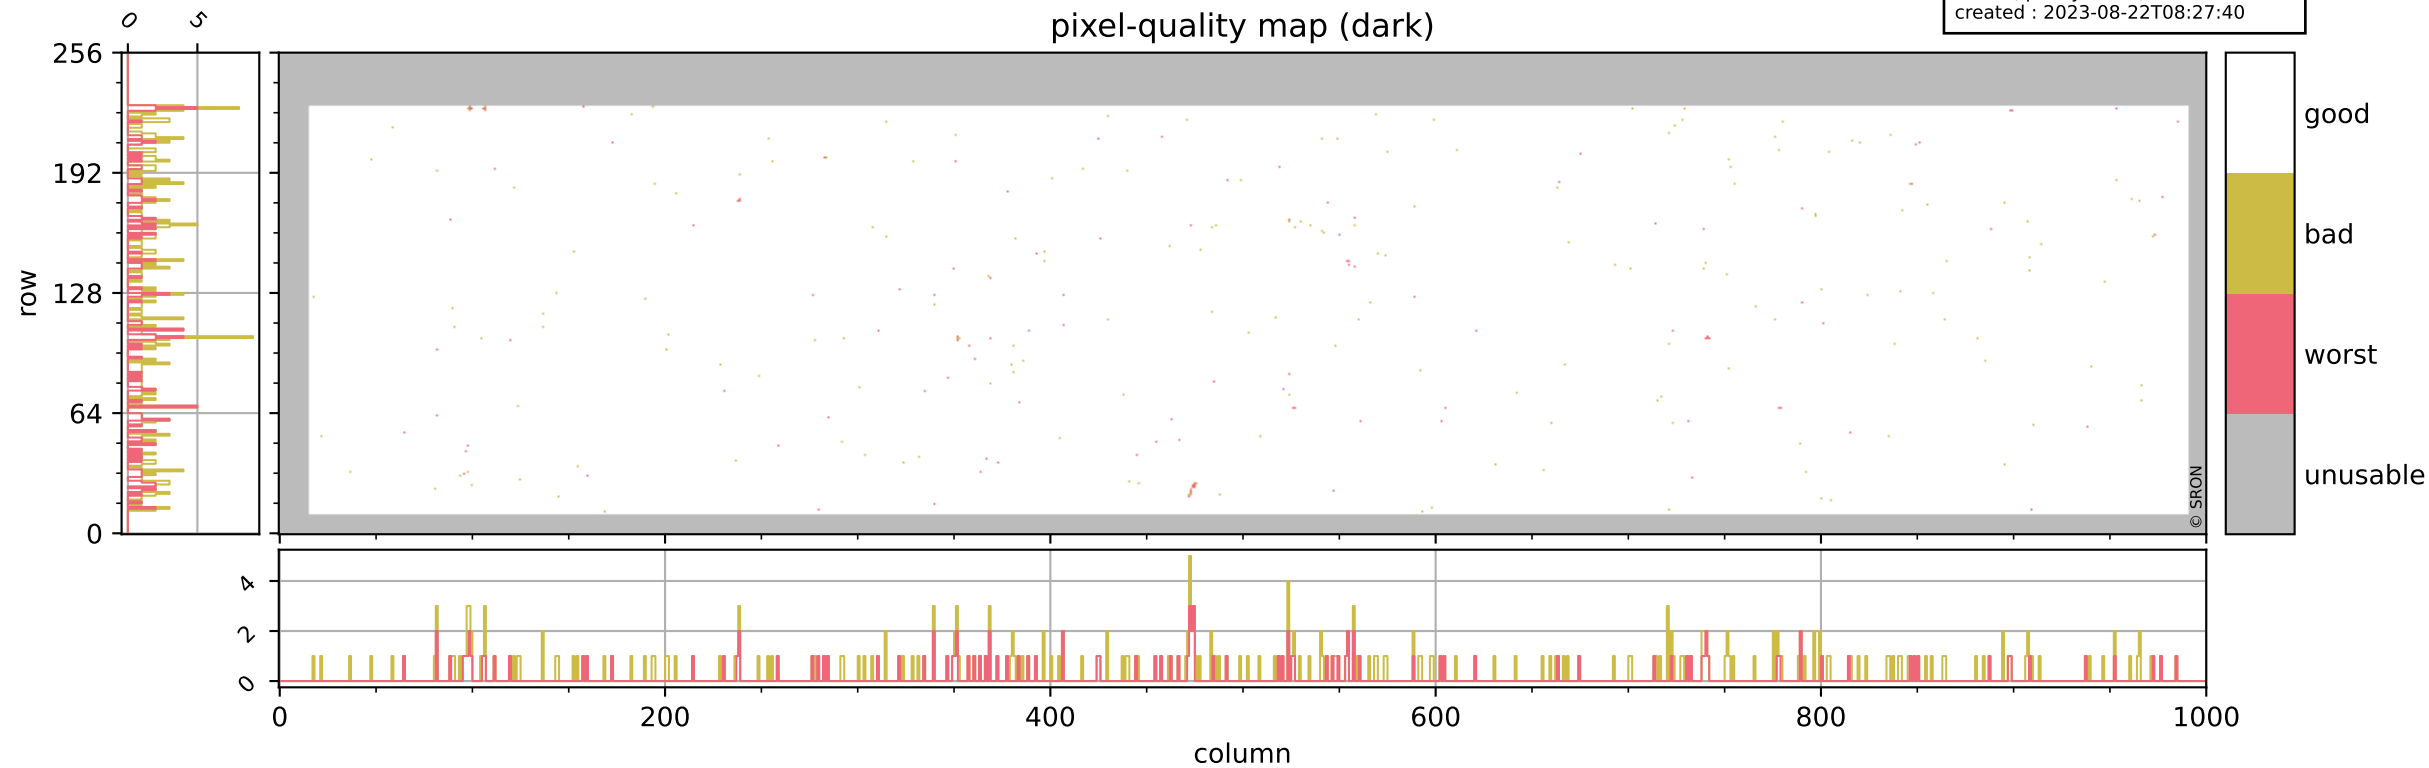

Tropomi SWIR pixel quality (official)

orbits : 18 in [20827, 20872]
coverage : 2021-10-20 / 2021-10-23
bad (quality < 0.8) : 3879
worst (quality < 0.1) : 459
created : 2023-08-22T08:27:40

pixel-quality map

Tropomi SWIR pixel quality (official)

orbits : 18 in [20827, 20872]
coverage : 2021-10-20 / 2021-10-23
bad (quality < 0.8) : 297
worst (quality < 0.1) : 116
created : 2023-08-22T08:27:40

Tropomi SWIR pixel quality (official)

orbits : 18 in [20827, 20872]
coverage : 2021-10-20 / 2021-10-23
bad (quality < 0.8) : 3625
worst (quality < 0.1) : 378
created : 2023-08-22T08:27:40

pixel-quality map (noise average)

Tropomi SWIR pixel quality (official)

orbits : 18 in [20827, 20872]
coverage : 2021-10-20 / 2021-10-23
created : 2023-08-22T08:27:40

Histograms of pixel-quality

Tropomi SWIR pixel quality (official) ground-tracks of Sentinel-5P

orbits : 18 in [20827, 20872]
coverage : 2021-10-20 / 2021-10-23
created : 2023-08-22T08:27:41