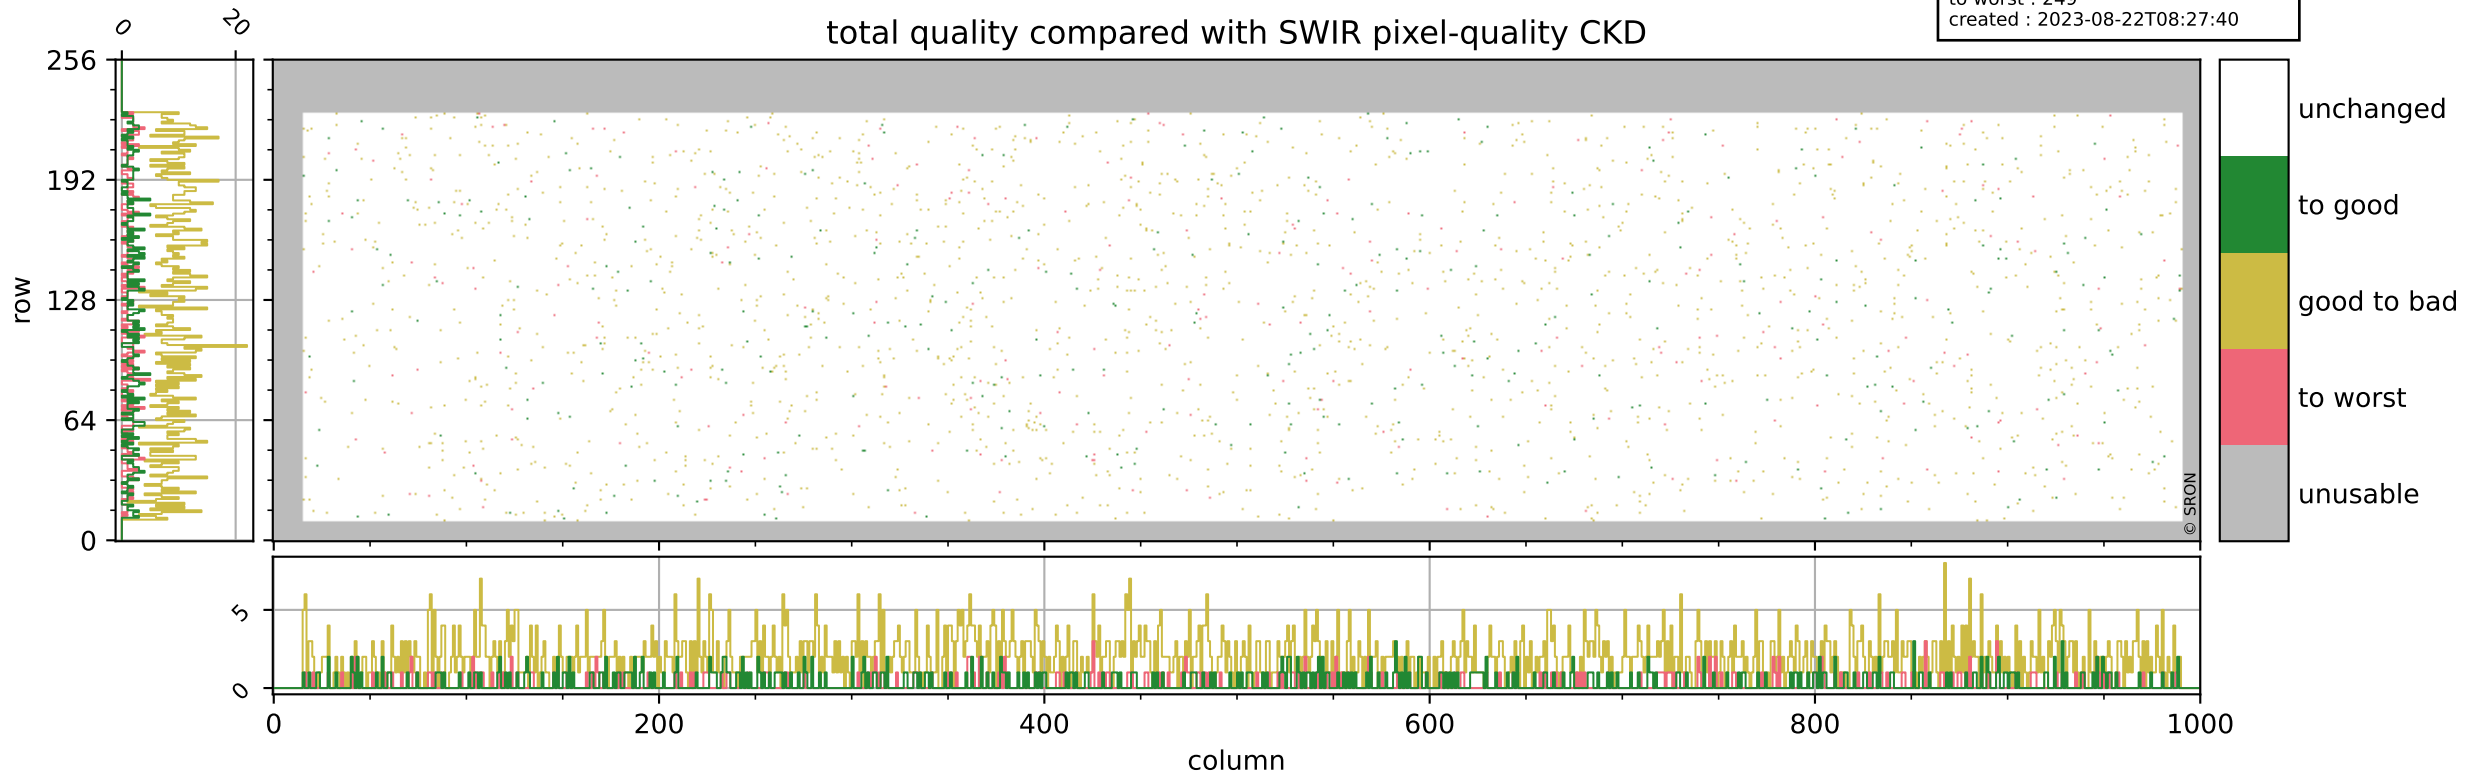

Tropomi SWIR pixel quality (official)

orbits : 18 in [20827, 20872]
coverage : 2021-10-20 / 2021-10-23
bad (quality < 0.8) : 297
worst (quality < 0.1) : 116
created : 2023-08-22T08:27:40

Tropomi SWIR pixel quality (official)

orbits : 18 in [20827, 20872]
coverage : 2021-10-20 / 2021-10-23
bad (quality < 0.8) : 3625
worst (quality < 0.1) : 378
created : 2023-08-22T08:27:40

pixel-quality map (noise average)

Tropomi SWIR pixel quality (official)

orbits : 18 in [20827, 20872]
coverage : 2021-10-20 / 2021-10-23
to good : 357
good to bad : 1735
to worst : 249
created : 2023-08-22T08:27:40

total quality compared with SWIR pixel-quality CKD

Tropomi SWIR pixel quality (official)

orbits : 18 in [20827, 20872]
coverage : 2021-10-20 / 2021-10-23
created : 2023-08-22T08:27:40

Histograms of pixel-quality

Tropomi SWIR pixel quality (official) ground-tracks of Sentinel-5P

orbits : 18 in [20827, 20872]
coverage : 2021-10-20 / 2021-10-23
created : 2023-08-22T08:27:41