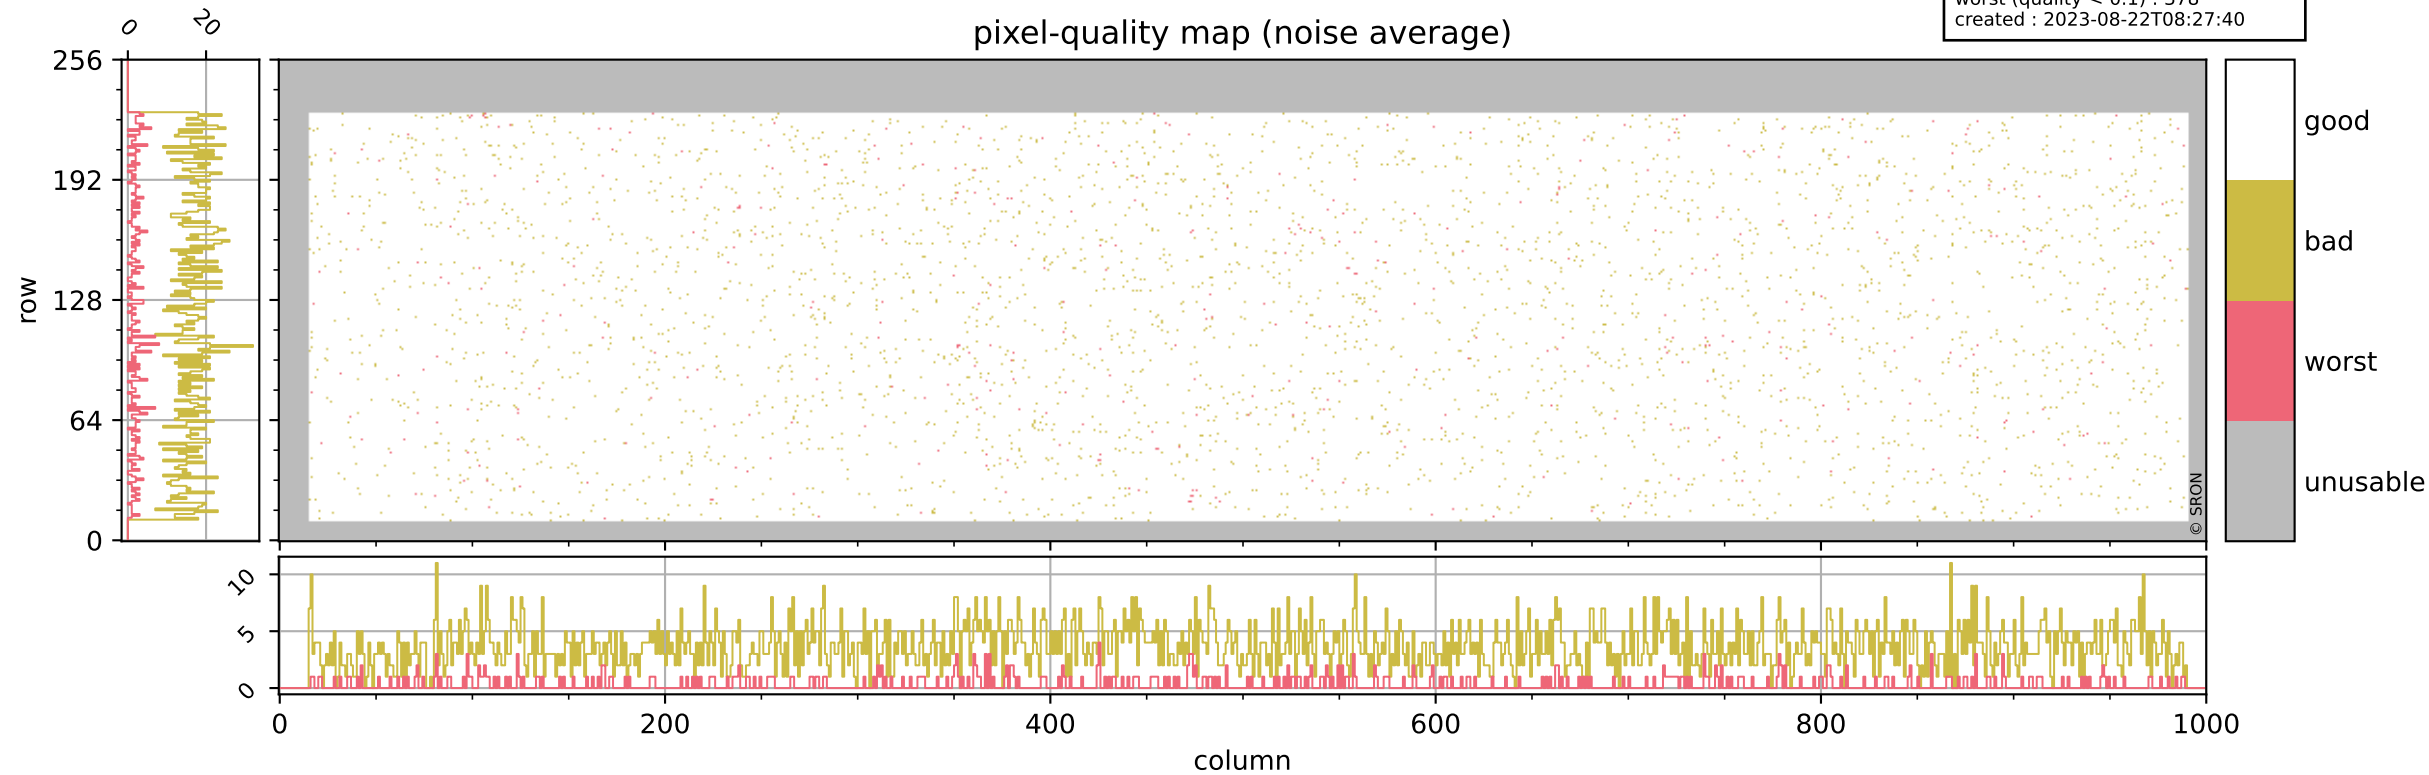

Tropomi SWIR pixel quality (official)

orbits : 18 in [20827, 20872]
coverage : 2021-10-20 / 2021-10-23
bad (quality < 0.8) : 297
worst (quality < 0.1) : 116
created : 2023-08-22T08:27:40

Tropomi SWIR pixel quality (official)

orbits : 18 in [20827, 20872]
coverage : 2021-10-20 / 2021-10-23
bad (quality < 0.8) : 3625
worst (quality < 0.1) : 378
created : 2023-08-22T08:27:40

pixel-quality map (noise average)

Tropomi SWIR pixel quality (official)

orbits : 18 in [20827, 20872]
coverage : 2021-10-20 / 2021-10-23
to good : 357
good to bad : 1735
to worst : 249
created : 2023-08-22T08:27:40

total quality compared with SWIR pixel-quality CKD

Tropomi SWIR pixel quality (official)

orbits : 18 in [20827, 20872]
coverage : 2021-10-20 / 2021-10-23
created : 2023-08-22T08:27:40

Histograms of pixel-quality

Tropomi SWIR pixel quality (official) ground-tracks of Sentinel-5P

orbits : 18 in [20827, 20872]
coverage : 2021-10-20 / 2021-10-23
created : 2023-08-22T08:27:41