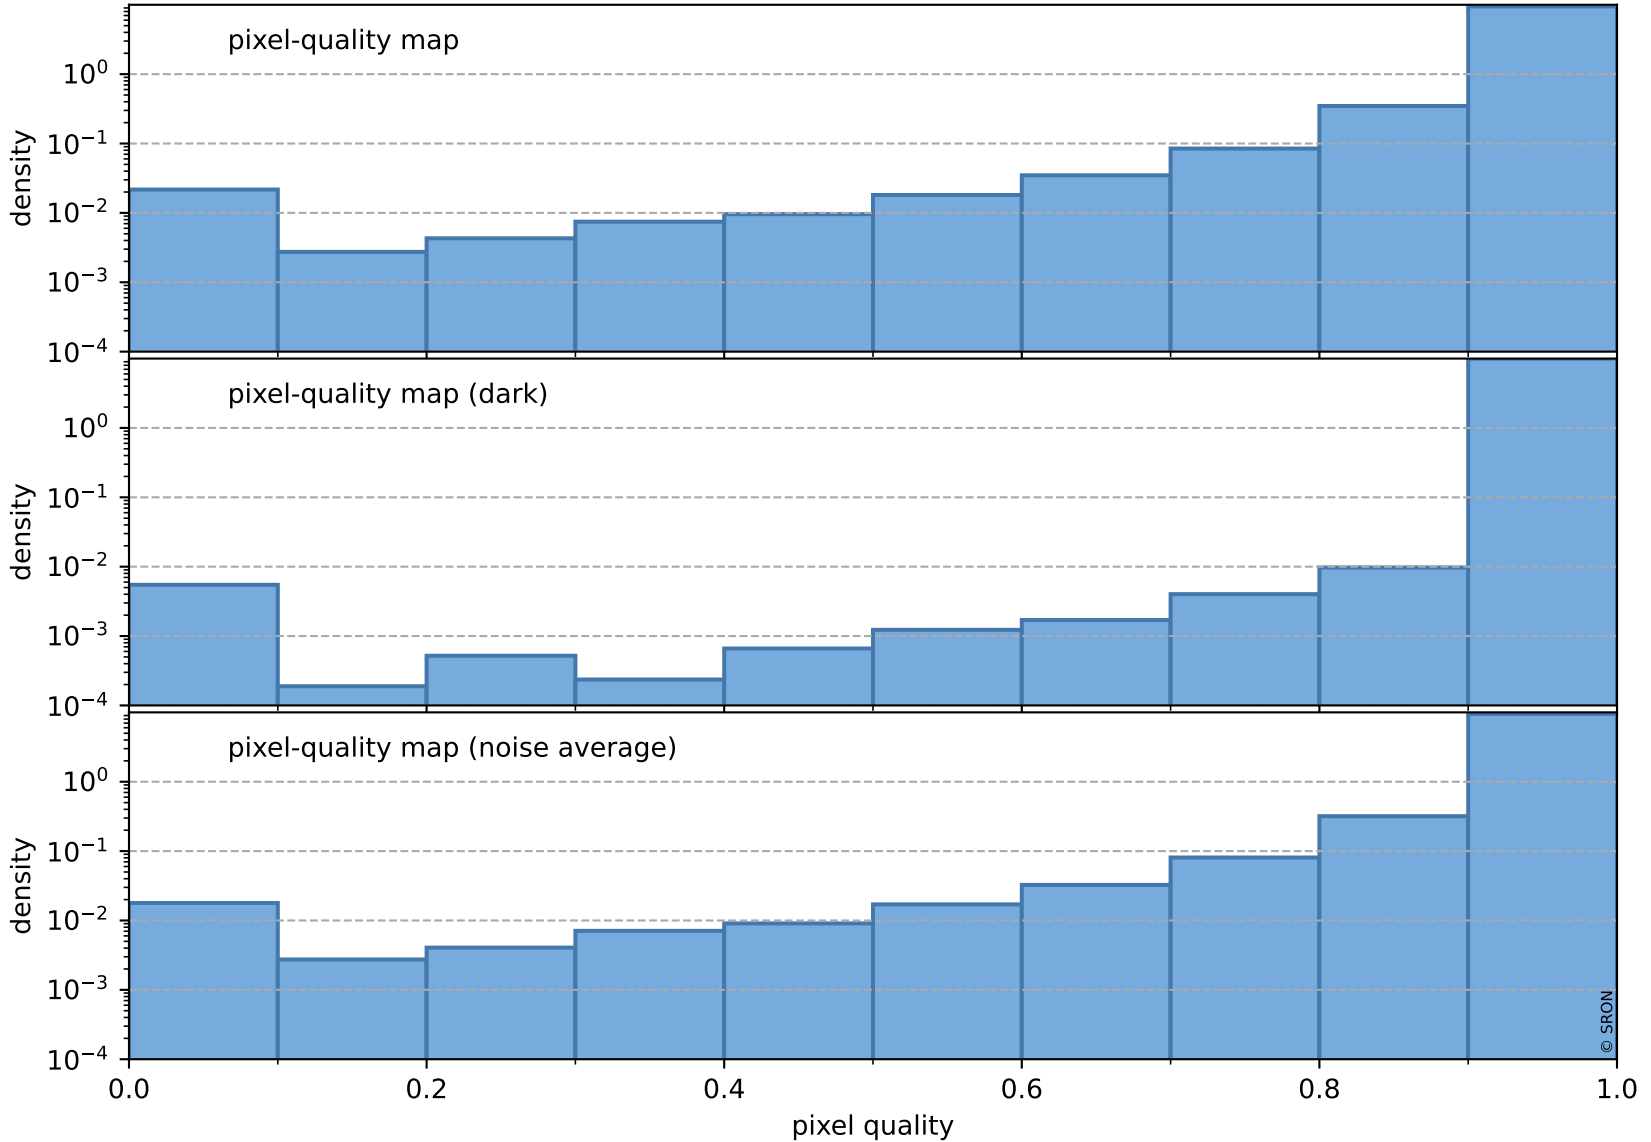

orbits : 18 in [20827, 20872]
coverage : 2021-10-20 / 2021-10-23
to good : 357
good to bad : 1735
to worst : 249
created : 2023-08-22T08:27:40

total quality compared with SWIR pixel-quality CKD

Tropomi SWIR pixel quality (official)

orbits : 18 in [20827, 20872]
coverage : 2021-10-20 / 2021-10-23
created : 2023-08-22T08:27:40

Histograms of pixel-quality

Tropomi SWIR pixel quality (official) ground-tracks of Sentinel-5P

orbits : 18 in [20827, 20872]
coverage : 2021-10-20 / 2021-10-23
created : 2023-08-22T08:27:41

Tropomi SWIR pixel quality (official)

orbits : [2827, 20872]
coverage : 2018-04-30 / 2021-10-23
created : 2023-08-22T08:27:41

trend of pixel quality & temperatures