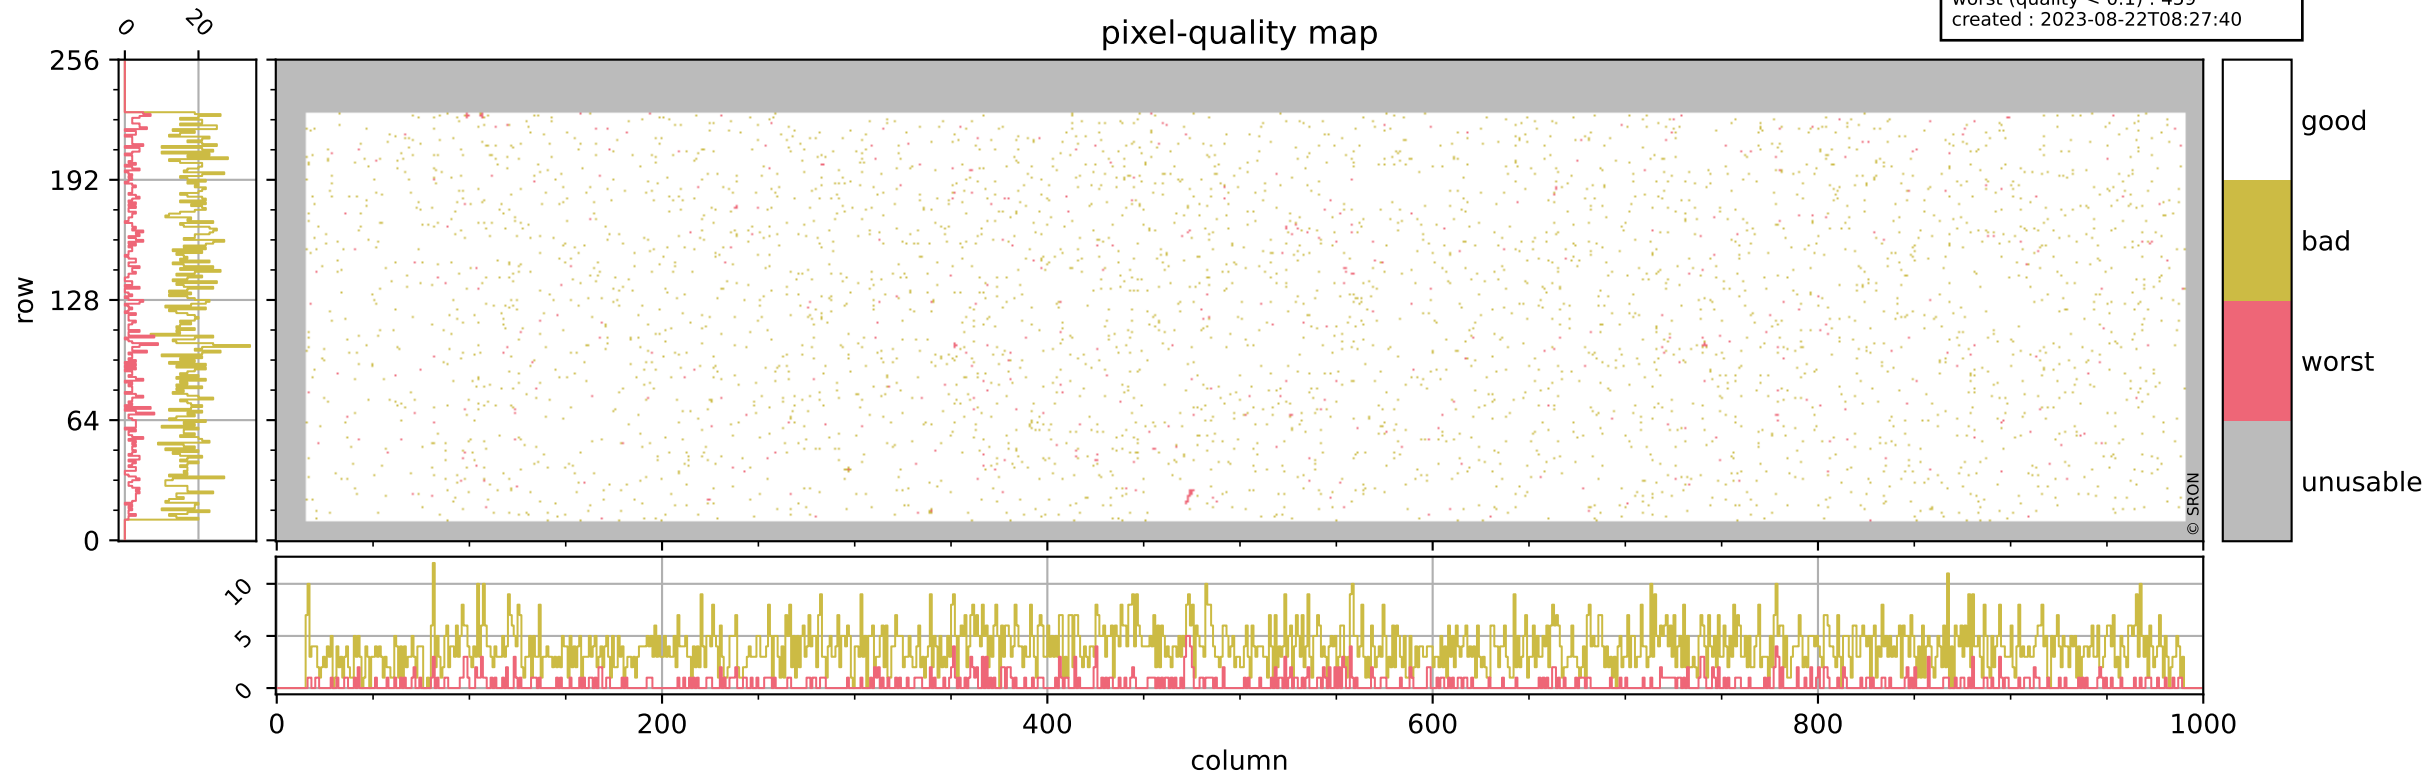

Tropomi SWIR pixel quality (official)

orbits : 18 in [20827, 20872]
coverage : 2021-10-20 / 2021-10-23
bad (quality < 0.8) : 3879
worst (quality < 0.1) : 459
created : 2023-08-22T08:27:40

pixel-quality map

Tropomi SWIR pixel quality (official)

orbits : 18 in [20827, 20872]
coverage : 2021-10-20 / 2021-10-23
bad (quality < 0.8) : 297
worst (quality < 0.1) : 116
created : 2023-08-22T08:27:40

Tropomi SWIR pixel quality (official)

orbits : 18 in [20827, 20872]
coverage : 2021-10-20 / 2021-10-23
bad (quality < 0.8) : 3625
worst (quality < 0.1) : 378
created : 2023-08-22T08:27:40

pixel-quality map (noise average)

Tropomi SWIR pixel quality (official)

orbits : 18 in [20827, 20872]
coverage : 2021-10-20 / 2021-10-23
created : 2023-08-22T08:27:40

Histograms of pixel-quality

Tropomi SWIR pixel quality (official) ground-tracks of Sentinel-5P

orbits : 18 in [20827, 20872]
coverage : 2021-10-20 / 2021-10-23
created : 2023-08-22T08:27:41