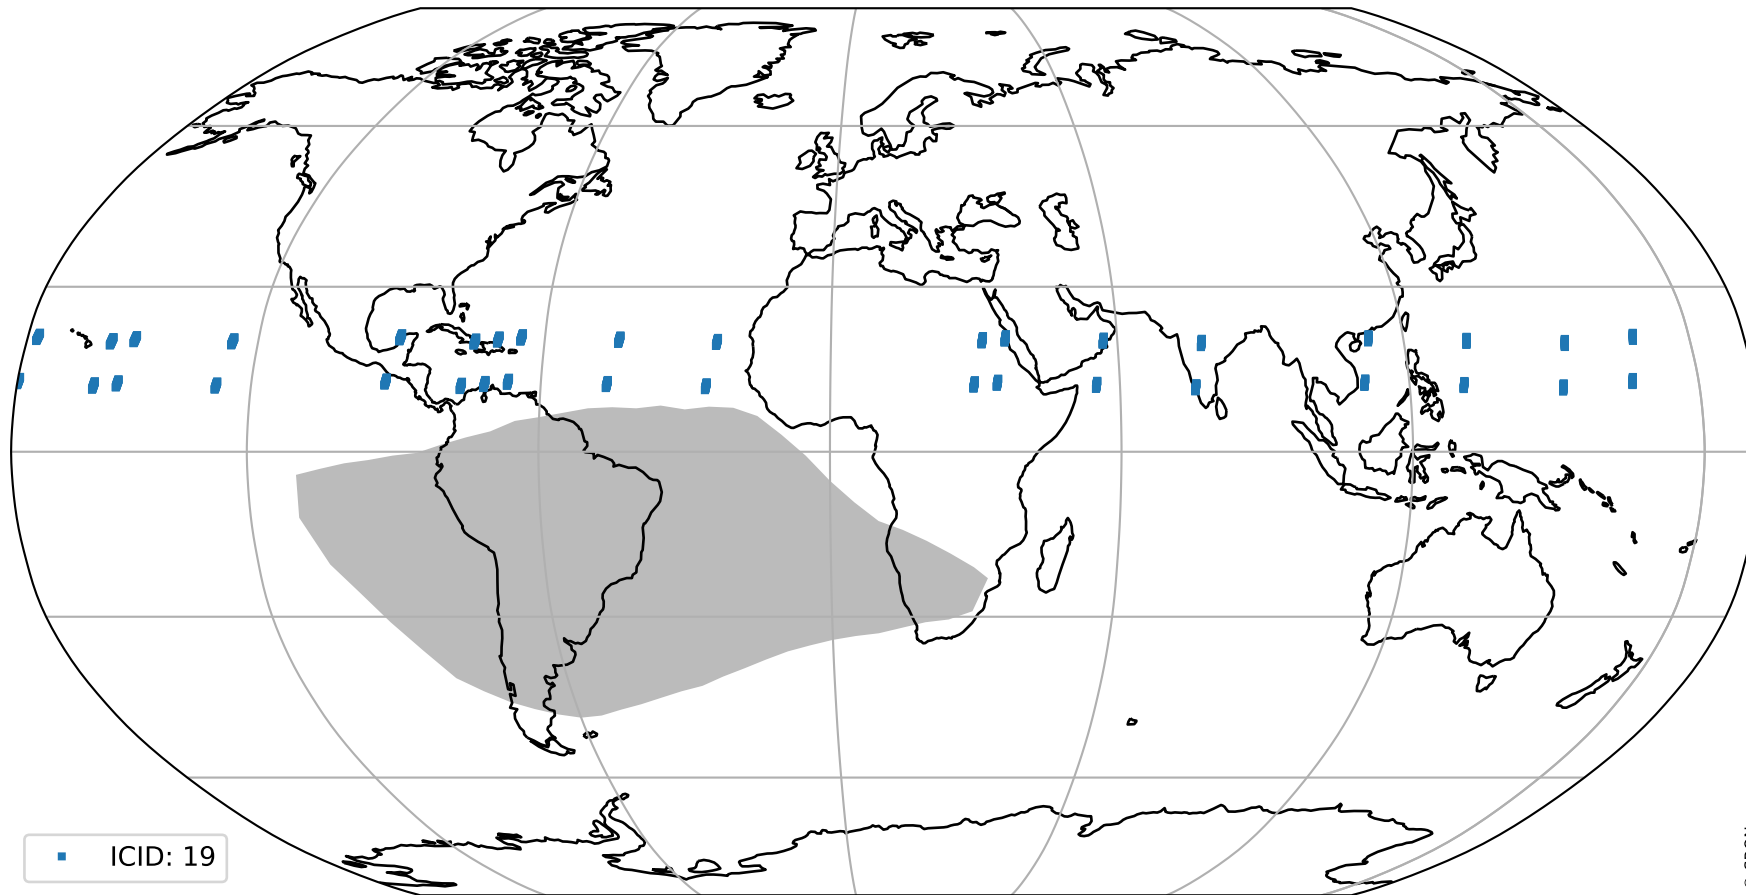

orbits : 18 in [20827, 20872]
coverage : 2021-10-20 / 2021-10-23
bad (quality < 0.8) : 3625
worst (quality < 0.1) : 378
created : 2023-08-22T08:27:40

pixel-quality map (noise average)

Tropomi SWIR pixel quality (official)

orbits : 18 in [20827, 20872]
coverage : 2021-10-20 / 2021-10-23
to good : 357
good to bad : 1735
to worst : 249
created : 2023-08-22T08:27:40

total quality compared with SWIR pixel-quality CKD

Tropomi SWIR pixel quality (official)

orbits : 18 in [20827, 20872]
coverage : 2021-10-20 / 2021-10-23
created : 2023-08-22T08:27:40

Histograms of pixel-quality

Tropomi SWIR pixel quality (official) ground-tracks of Sentinel-5P

orbits : 18 in [20827, 20872]
coverage : 2021-10-20 / 2021-10-23
created : 2023-08-22T08:27:41

Tropomi SWIR pixel quality (official)

orbits : [2827, 20872]
coverage : 2018-04-30 / 2021-10-23
created : 2023-08-22T08:27:41

trend of pixel quality & temperatures