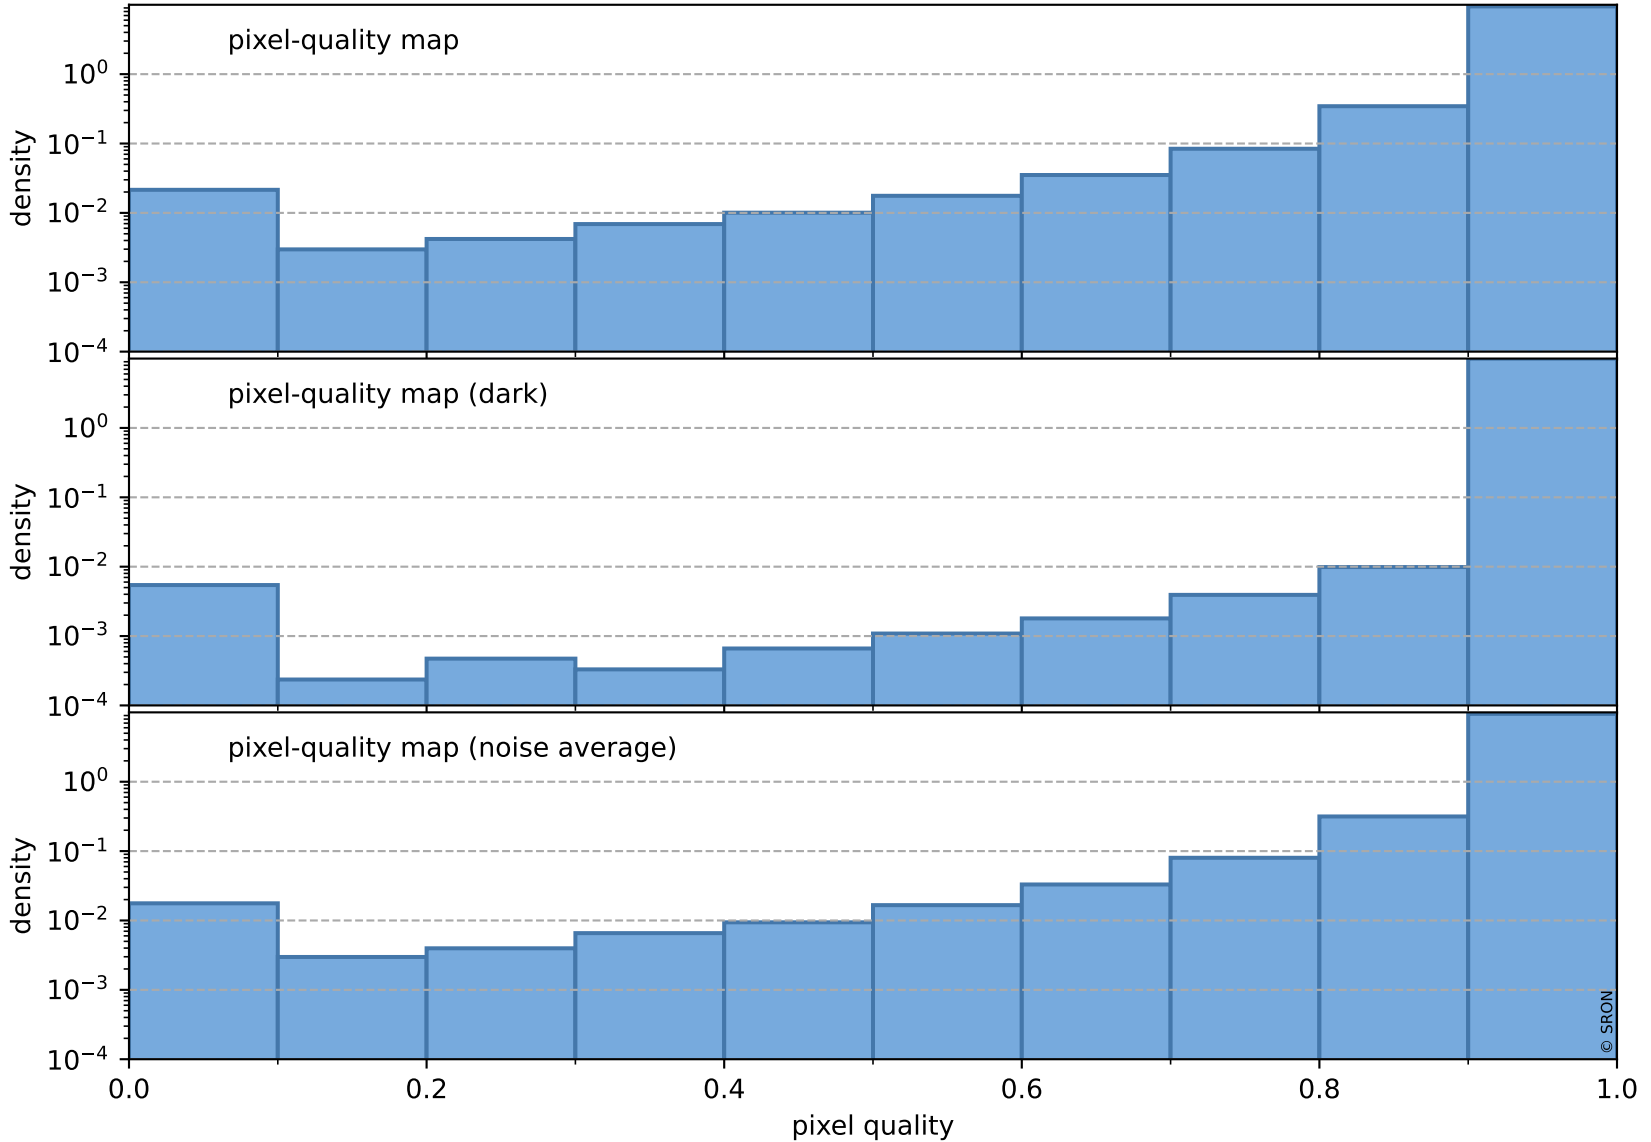

Tropomi SWIR pixel quality (official)

orbits : 18 in [20857, 20902]
coverage : 2021-10-22 / 2021-10-25
to good : 355
good to bad : 1717
to worst : 246
created : 2023-08-22T08:27:45

total quality compared with SWIR pixel-quality CKD

Tropomi SWIR pixel quality (official)

orbits : 18 in [20857, 20902]
coverage : 2021-10-22 / 2021-10-25
created : 2023-08-22T08:27:45

Histograms of pixel-quality

Tropomi SWIR pixel quality (official) ground-tracks of Sentinel-5P

orbits : 18 in [20857, 20902]
coverage : 2021-10-22 / 2021-10-25
created : 2023-08-22T08:27:46

Tropomi SWIR pixel quality (official)

orbits : [2827, 20902]
coverage : 2018-04-30 / 2021-10-25
created : 2023-08-22T08:27:46