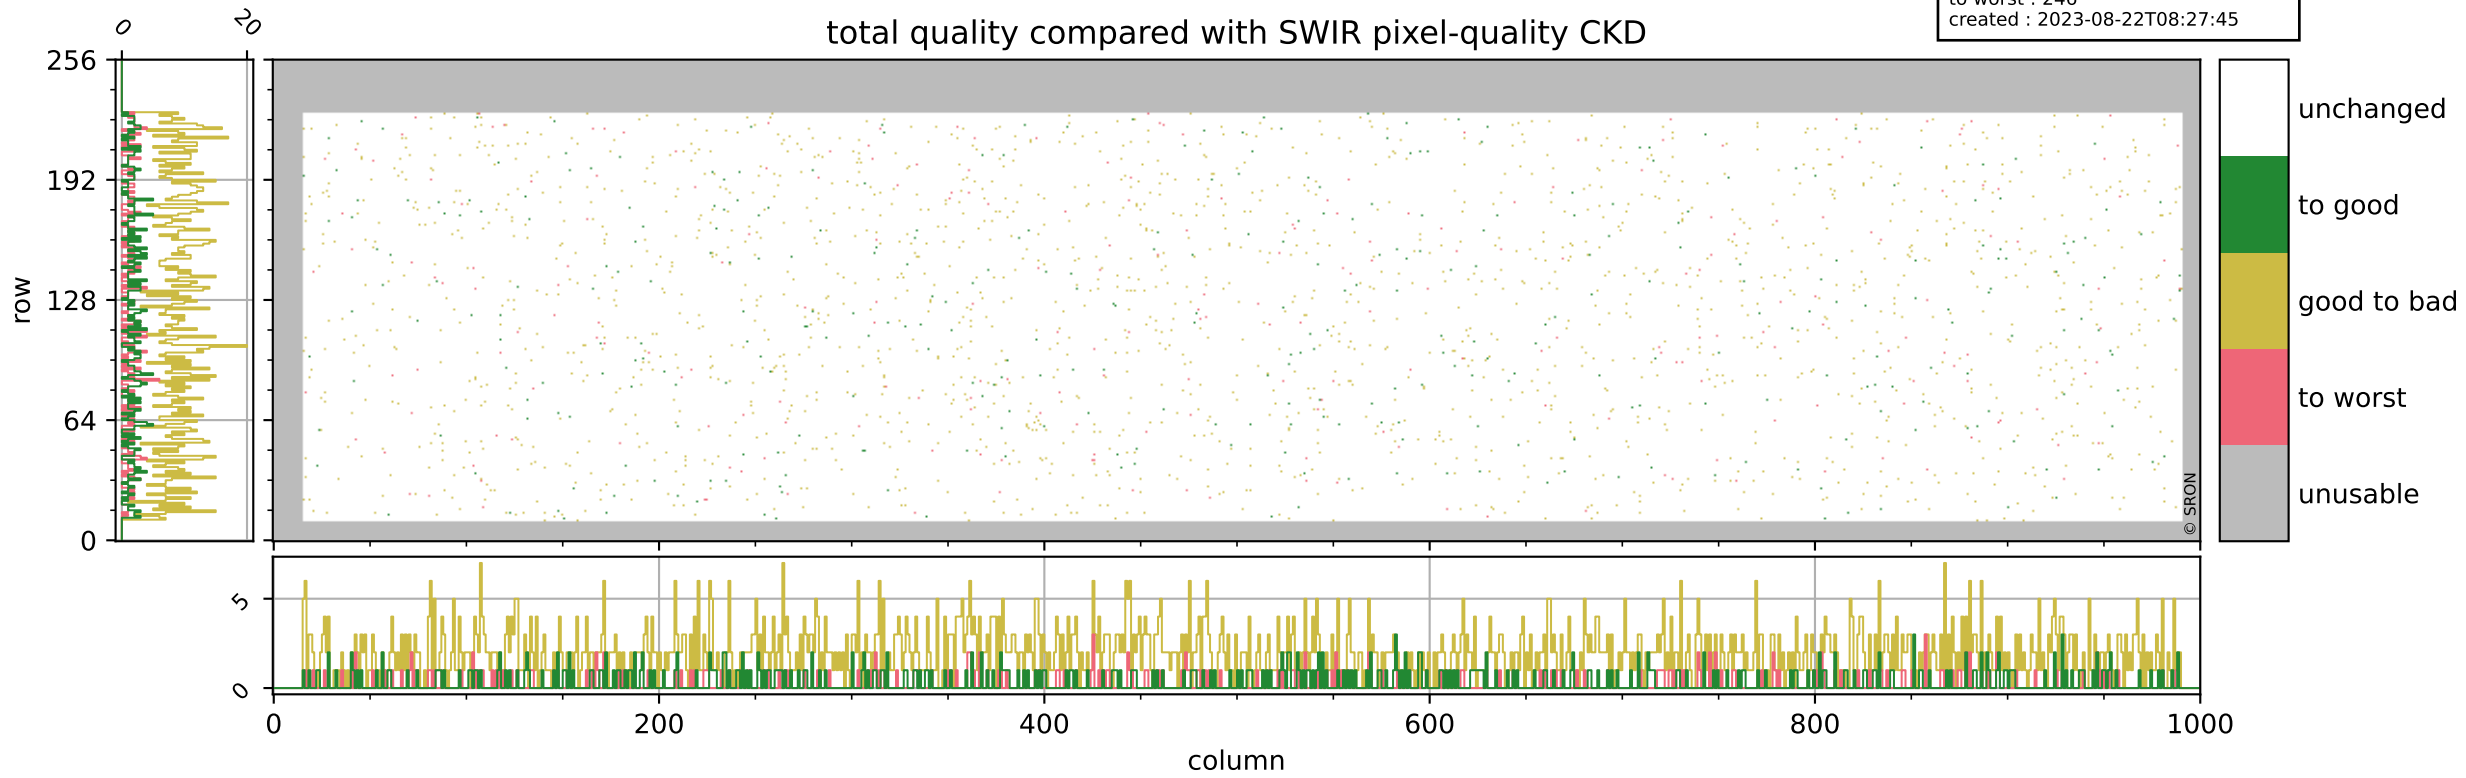

Tropomi SWIR pixel quality (official)

orbits : 18 in [20857, 20902]
coverage : 2021-10-22 / 2021-10-25
bad (quality < 0.8) : 3605
worst (quality < 0.1) : 374
created : 2023-08-22T08:27:45

pixel-quality map (noise average)

Tropomi SWIR pixel quality (official)

orbits : 18 in [20857, 20902]
coverage : 2021-10-22 / 2021-10-25
to good : 355
good to bad : 1717
to worst : 246
created : 2023-08-22T08:27:45

total quality compared with SWIR pixel-quality CKD

Tropomi SWIR pixel quality (official)

orbits : 18 in [20857, 20902]
coverage : 2021-10-22 / 2021-10-25
created : 2023-08-22T08:27:45

Histograms of pixel-quality

Tropomi SWIR pixel quality (official) ground-tracks of Sentinel-5P

orbits : 18 in [20857, 20902]
coverage : 2021-10-22 / 2021-10-25
created : 2023-08-22T08:27:46

Tropomi SWIR pixel quality (official)

orbits : [2827, 20902]
coverage : 2018-04-30 / 2021-10-25
created : 2023-08-22T08:27:46