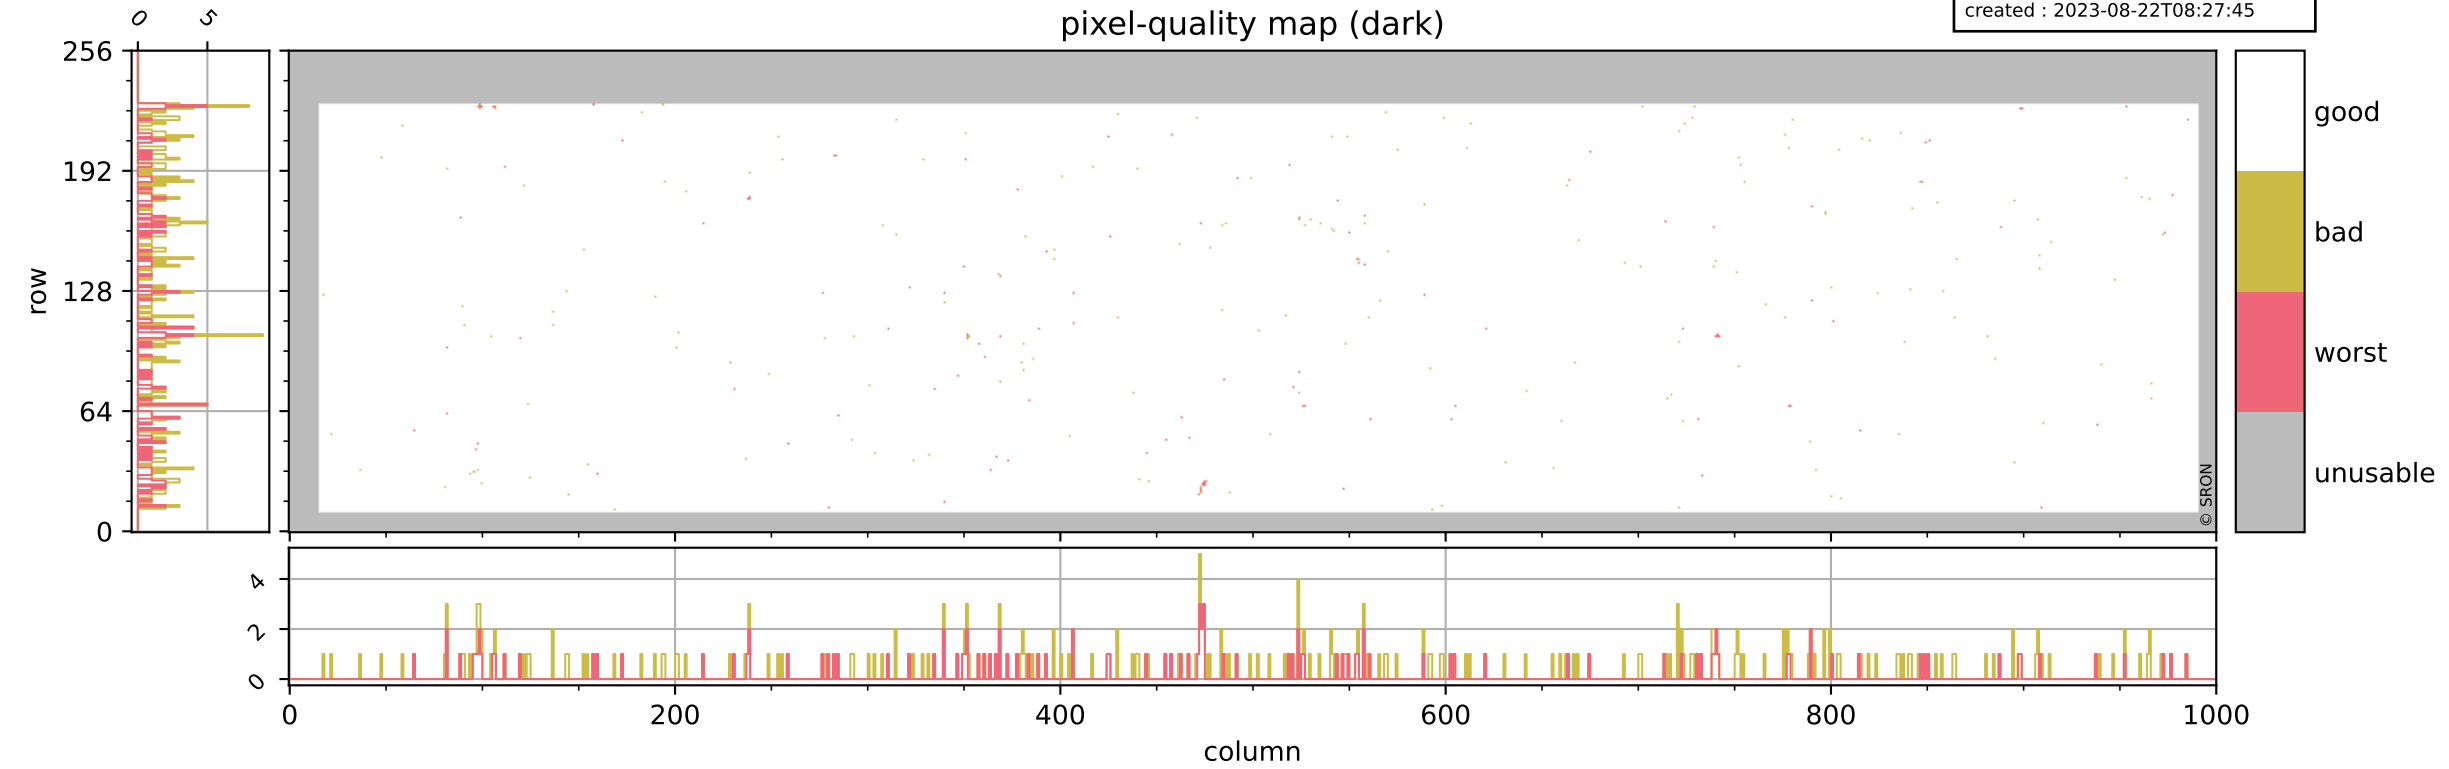

Tropomi SWIR pixel quality (official)

orbits : 18 in [20857, 20902]
coverage : 2021-10-22 / 2021-10-25
bad (quality < 0.8) : 3861
worst (quality < 0.1) : 455
created : 2023-08-22T08:27:44

pixel-quality map

Tropomi SWIR pixel quality (official)

orbits : 18 in [20857, 20902]
coverage : 2021-10-22 / 2021-10-25
bad (quality < 0.8) : 295
worst (quality < 0.1) : 115
created : 2023-08-22T08:27:45

pixel-quality map (dark)

Tropomi SWIR pixel quality (official)

orbits : 18 in [20857, 20902]
coverage : 2021-10-22 / 2021-10-25
bad (quality < 0.8) : 3605
worst (quality < 0.1) : 374
created : 2023-08-22T08:27:45

pixel-quality map (noise average)

Tropomi SWIR pixel quality (official)

orbits : 18 in [20857, 20902]
coverage : 2021-10-22 / 2021-10-25
to good : 355
good to bad : 1717
to worst : 246
created : 2023-08-22T08:27:45

total quality compared with SWIR pixel-quality CKD