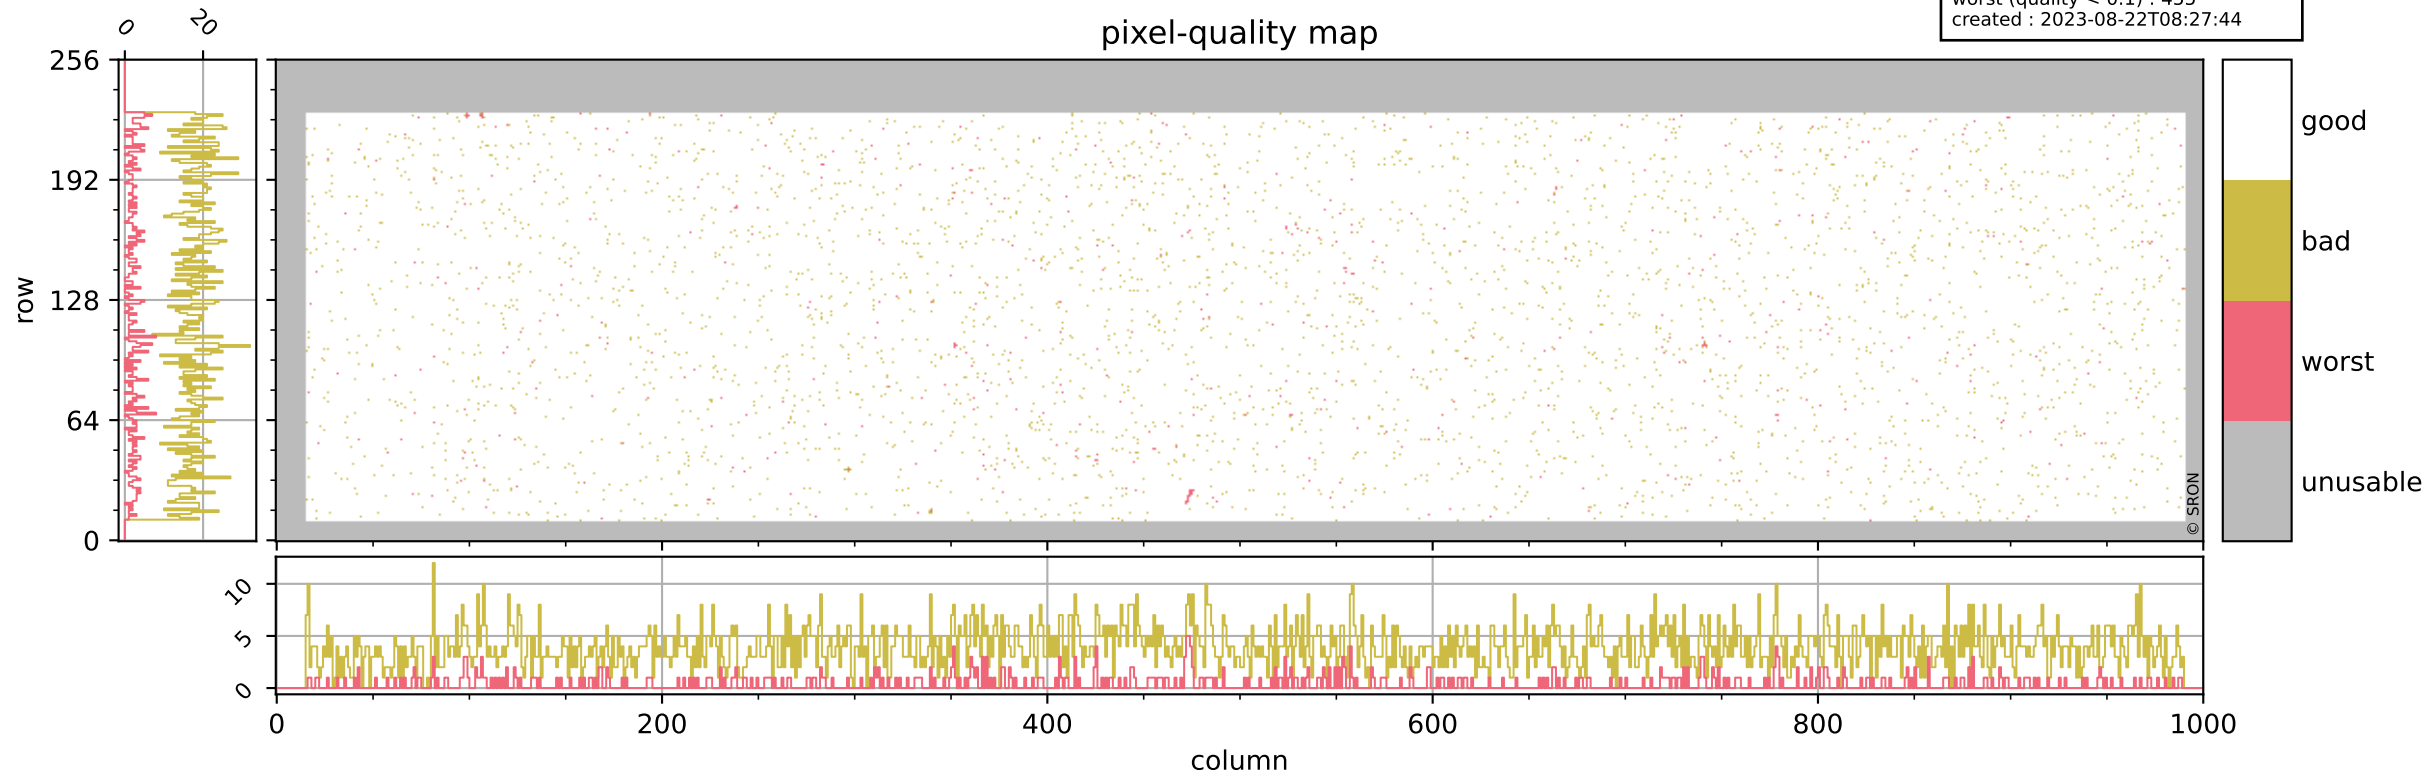

Tropomi SWIR pixel quality (official)

orbits : 18 in [20857, 20902]
coverage : 2021-10-22 / 2021-10-25
bad (quality < 0.8) : 3861
worst (quality < 0.1) : 455
created : 2023-08-22T08:27:44

pixel-quality map

Tropomi SWIR pixel quality (official)

orbits : 18 in [20857, 20902]
coverage : 2021-10-22 / 2021-10-25
bad (quality < 0.8) : 295
worst (quality < 0.1) : 115
created : 2023-08-22T08:27:45

pixel-quality map (dark)

Tropomi SWIR pixel quality (official)

orbits : 18 in [20857, 20902]
coverage : 2021-10-22 / 2021-10-25
bad (quality < 0.8) : 3605
worst (quality < 0.1) : 374
created : 2023-08-22T08:27:45

pixel-quality map (noise average)

Tropomi SWIR pixel quality (official)

orbits : 18 in [20857, 20902]
coverage : 2021-10-22 / 2021-10-25
to good : 355
good to bad : 1717
to worst : 246
created : 2023-08-22T08:27:45

total quality compared with SWIR pixel-quality CKD