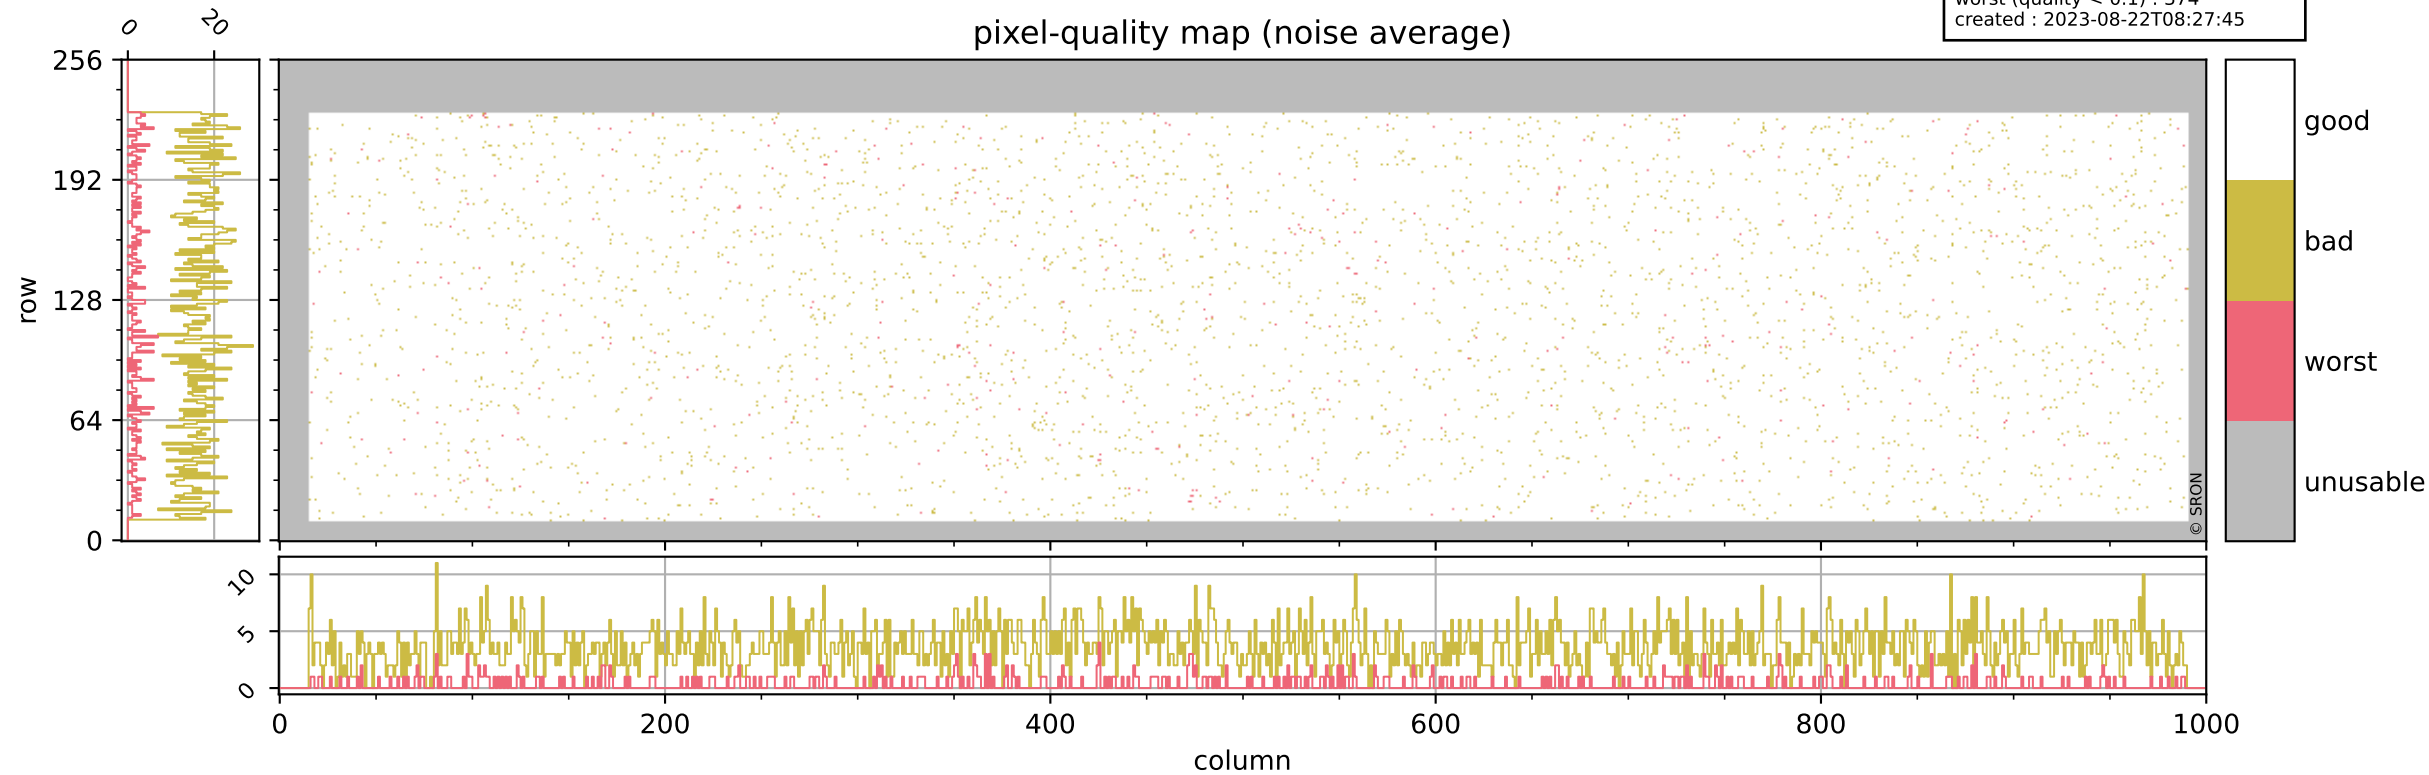

Tropomi SWIR pixel quality (official)

orbits : 18 in [20857, 20902]
coverage : 2021-10-22 / 2021-10-25
bad (quality < 0.8) : 295
worst (quality < 0.1) : 115
created : 2023-08-22T08:27:45

pixel-quality map (dark)

Tropomi SWIR pixel quality (official)

orbits : 18 in [20857, 20902]
coverage : 2021-10-22 / 2021-10-25
bad (quality < 0.8) : 3605
worst (quality < 0.1) : 374
created : 2023-08-22T08:27:45

pixel-quality map (noise average)

Tropomi SWIR pixel quality (official)

orbits : 18 in [20857, 20902]
coverage : 2021-10-22 / 2021-10-25
to good : 355
good to bad : 1717
to worst : 246
created : 2023-08-22T08:27:45

total quality compared with SWIR pixel-quality CKD

Tropomi SWIR pixel quality (official)

orbits : 18 in [20857, 20902]
coverage : 2021-10-22 / 2021-10-25
created : 2023-08-22T08:27:45

Histograms of pixel-quality

Tropomi SWIR pixel quality (official) ground-tracks of Sentinel-5P