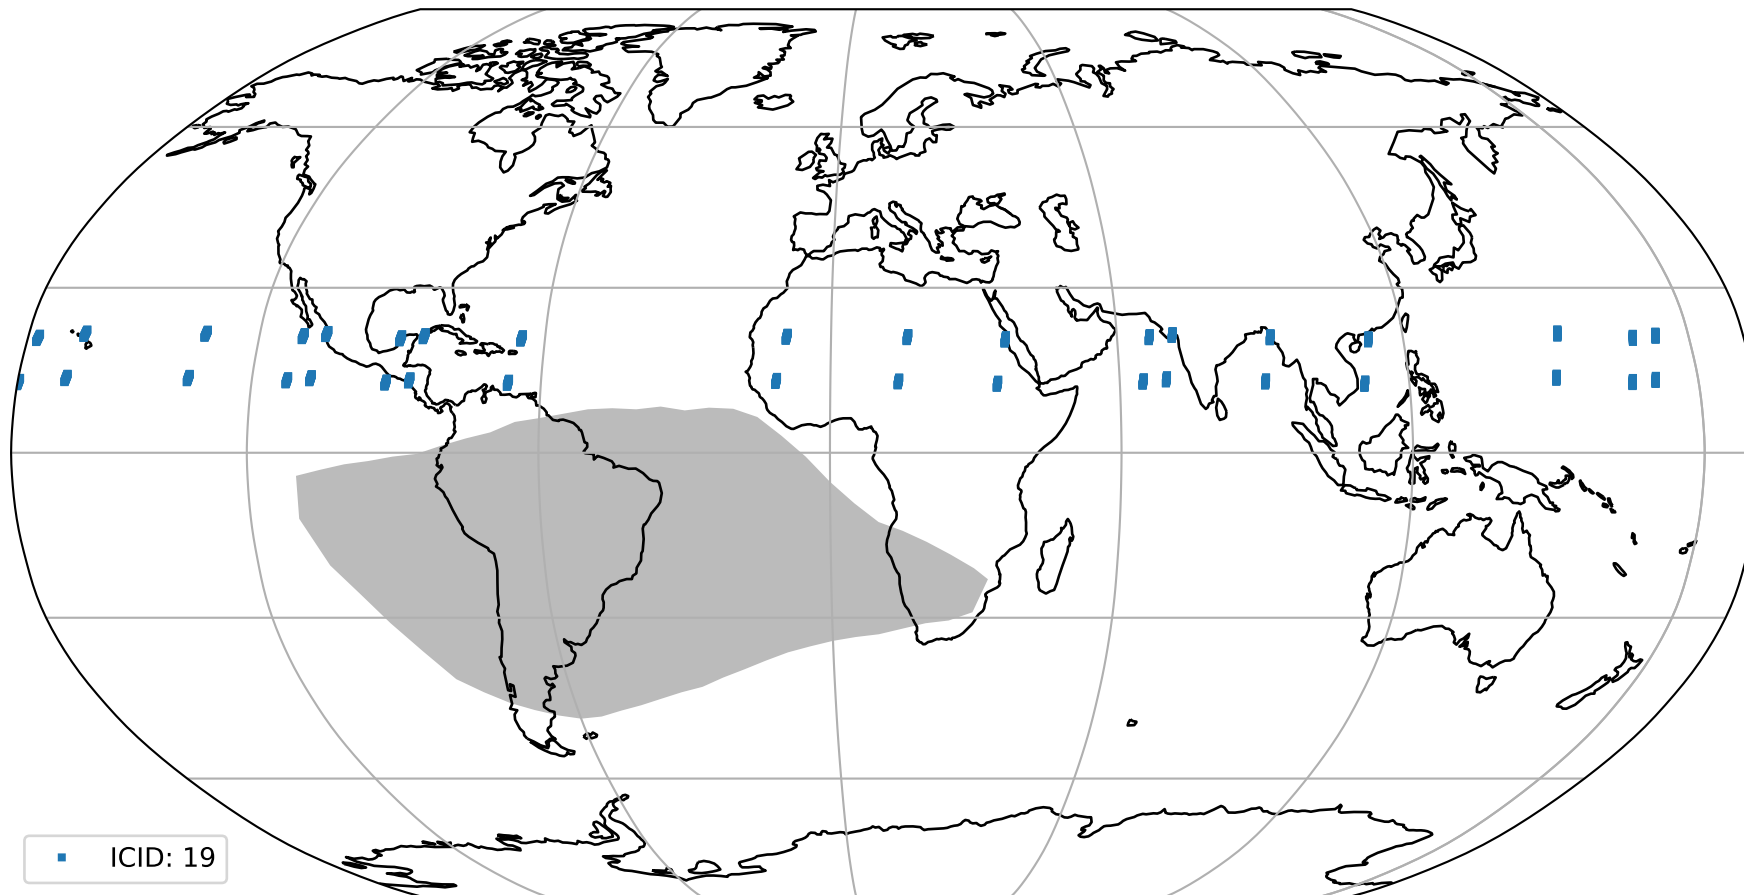

Tropomi SWIR pixel quality (official)

orbits : 18 in [20857, 20902]
coverage : 2021-10-22 / 2021-10-25
to good : 355
good to bad : 1717
to worst : 246
created : 2023-08-22T08:27:45

total quality compared with SWIR pixel-quality CKD

Tropomi SWIR pixel quality (official)

orbits : 18 in [20857, 20902]
coverage : 2021-10-22 / 2021-10-25
created : 2023-08-22T08:27:45

Histograms of pixel-quality

Tropomi SWIR pixel quality (official) ground-tracks of Sentinel-5P

orbits : 18 in [20857, 20902]
coverage : 2021-10-22 / 2021-10-25
created : 2023-08-22T08:27:46

Tropomi SWIR pixel quality (official)

orbits : [2827, 20902]
coverage : 2018-04-30 / 2021-10-25
created : 2023-08-22T08:27:46