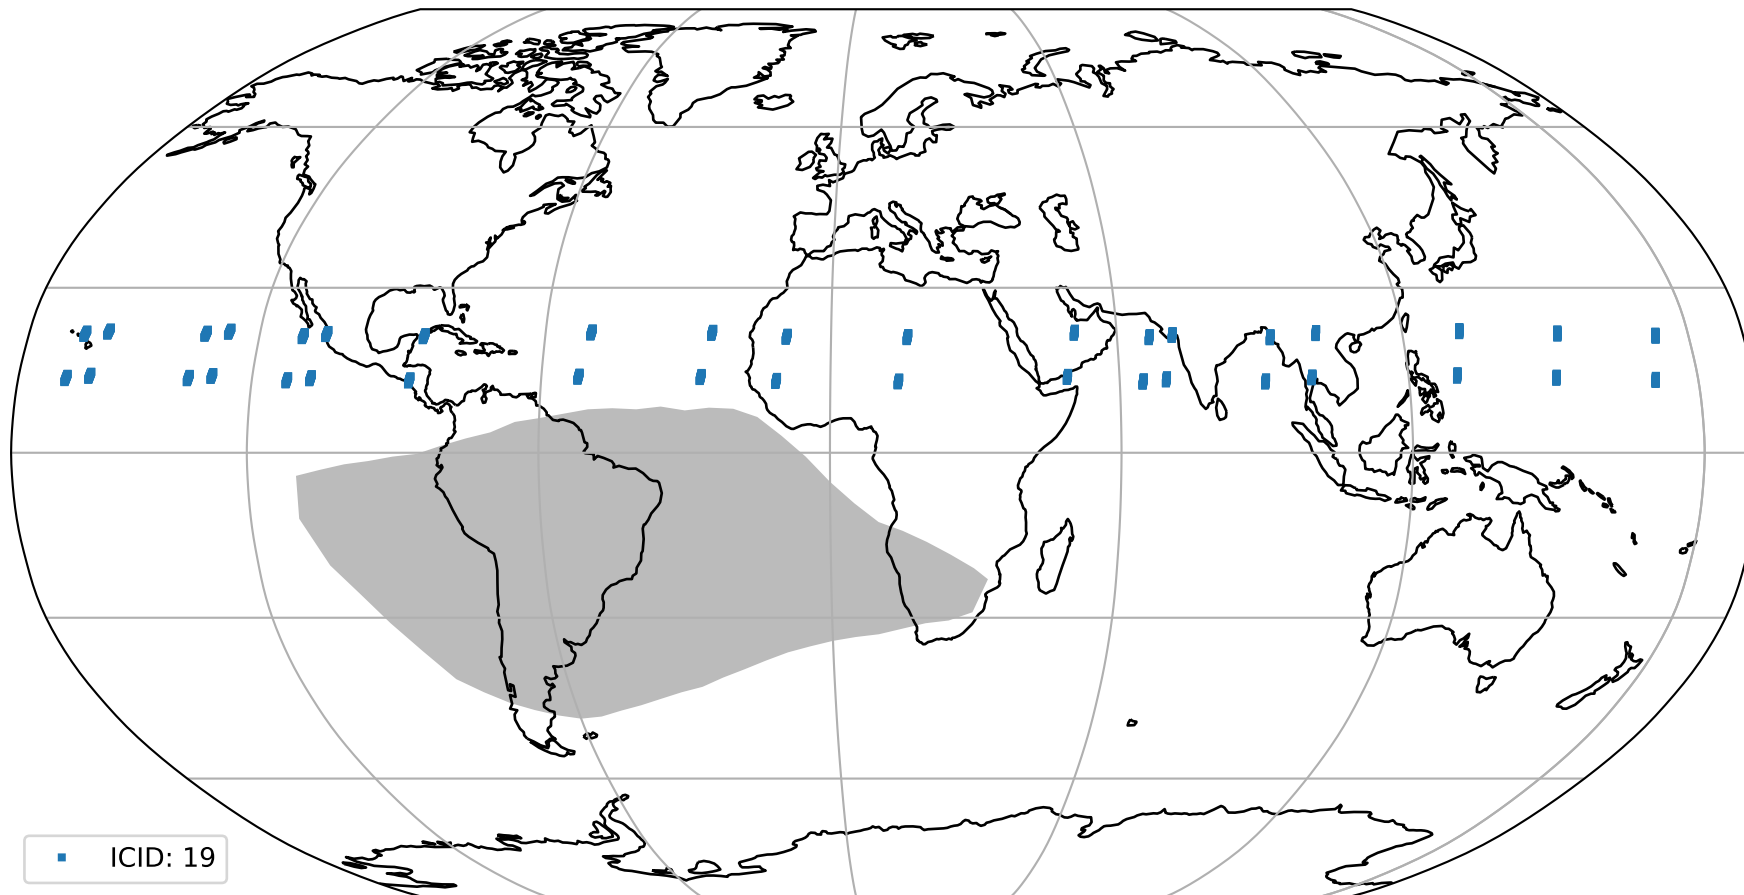

pixel-quality map (noise average)

Tropomi SWIR pixel quality (official)

orbits : 19 in [20872, 20917]
coverage : 2021-10-23 / 2021-10-26
to good : 369
good to bad : 1766
to worst : 260
created : 2023-08-22T08:27:47

total quality compared with SWIR pixel-quality CKD

Tropomi SWIR pixel quality (official)

orbits : 19 in [20872, 20917]
coverage : 2021-10-23 / 2021-10-26
created : 2023-08-22T08:27:48

Histograms of pixel-quality

Tropomi SWIR pixel quality (official) ground-tracks of Sentinel-5P

orbits : 19 in [20872, 20917]
coverage : 2021-10-23 / 2021-10-26
created : 2023-08-22T08:27:48

Tropomi SWIR pixel quality (official)

orbits : [2827, 20917]
coverage : 2018-04-30 / 2021-10-26
created : 2023-08-22T08:27:48