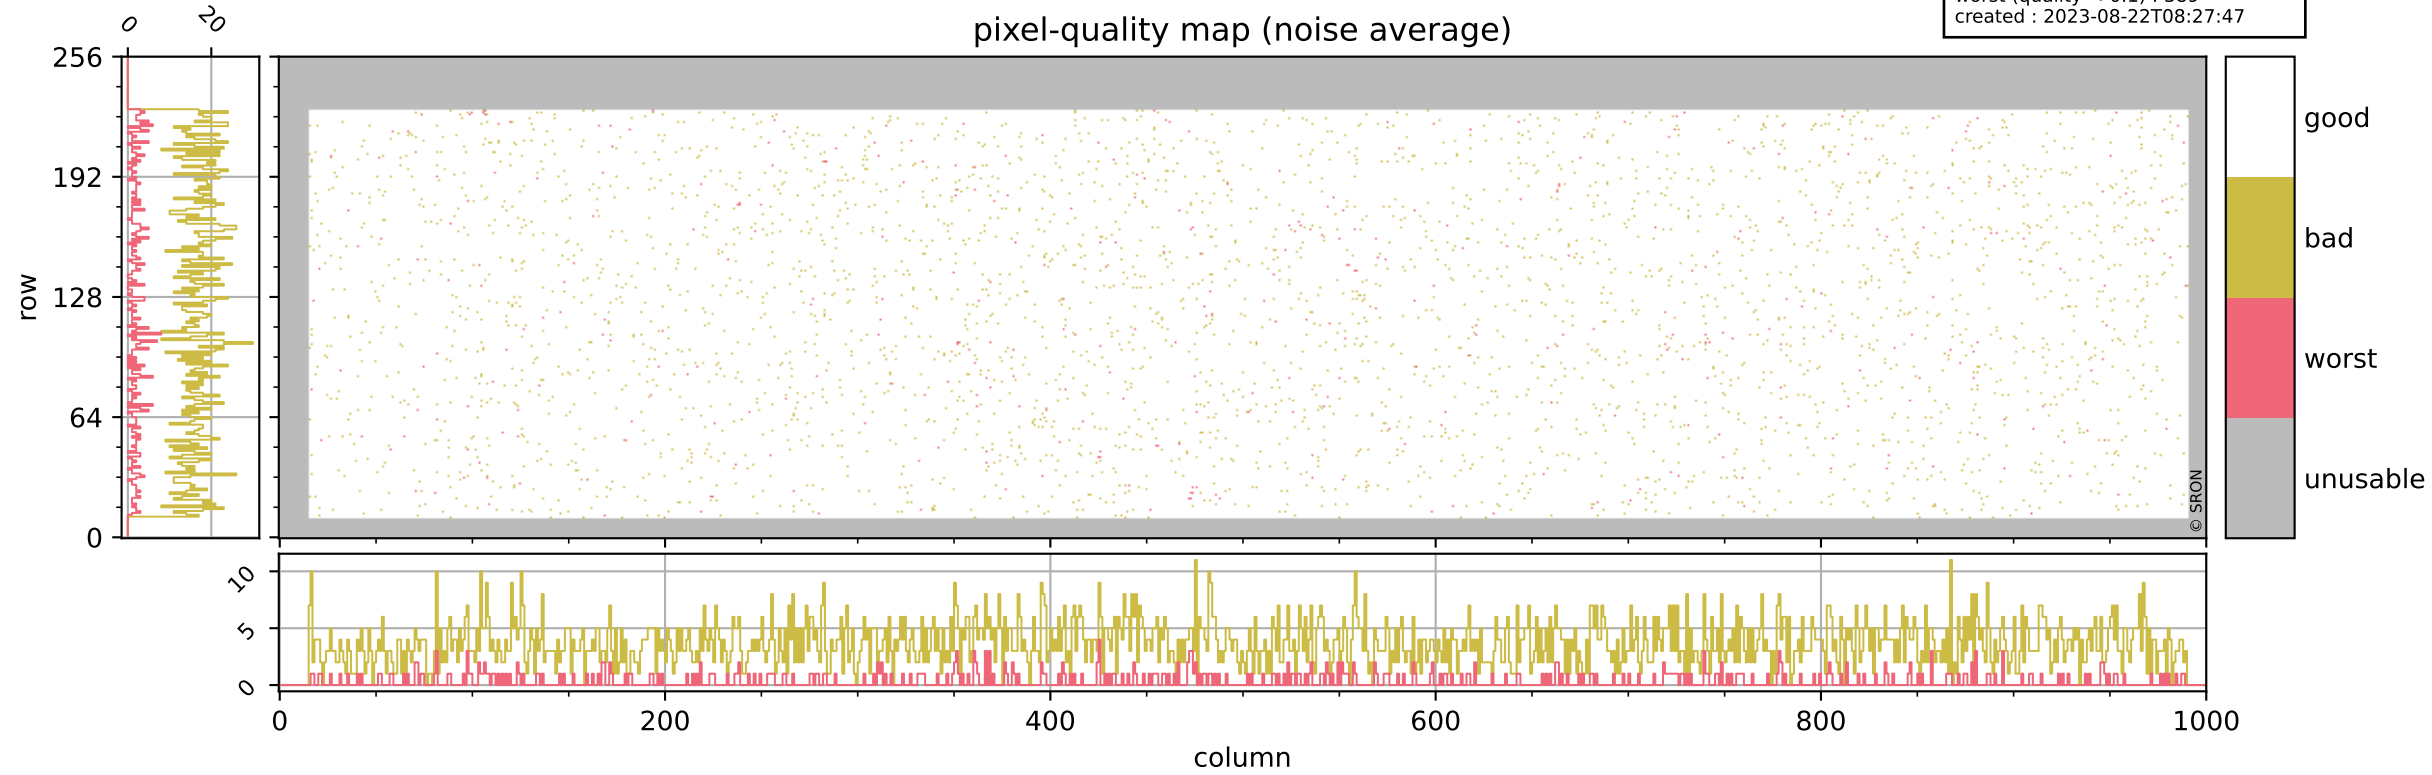

Tropomi SWIR pixel quality (official)

orbits : 19 in [20872, 20917]
coverage : 2021-10-23 / 2021-10-26
bad (quality < 0.8) : 3911
worst (quality < 0.1) : 470
created : 2023-08-22T08:27:47

Tropomi SWIR pixel quality (official)

orbits : 19 in [20872, 20917]
coverage : 2021-10-23 / 2021-10-26
bad (quality < 0.8) : 295
worst (quality < 0.1) : 114
created : 2023-08-22T08:27:47

Tropomi SWIR pixel quality (official)

orbits : 19 in [20872, 20917]
coverage : 2021-10-23 / 2021-10-26
bad (quality < 0.8) : 3658
worst (quality < 0.1) : 389
created : 2023-08-22T08:27:47

pixel-quality map (noise average)

Tropomi SWIR pixel quality (official)

orbits : 19 in [20872, 20917]
coverage : 2021-10-23 / 2021-10-26
to good : 369
good to bad : 1766
to worst : 260
created : 2023-08-22T08:27:47

Tropomi SWIR pixel quality (official) ground-tracks of Sentinel-5P

orbits : 19 in [20872, 20917]
coverage : 2021-10-23 / 2021-10-26
created : 2023-08-22T08:27:48

Tropomi SWIR pixel quality (official)

orbits : [2827, 20917]
coverage : 2018-04-30 / 2021-10-26
created : 2023-08-22T08:27:48