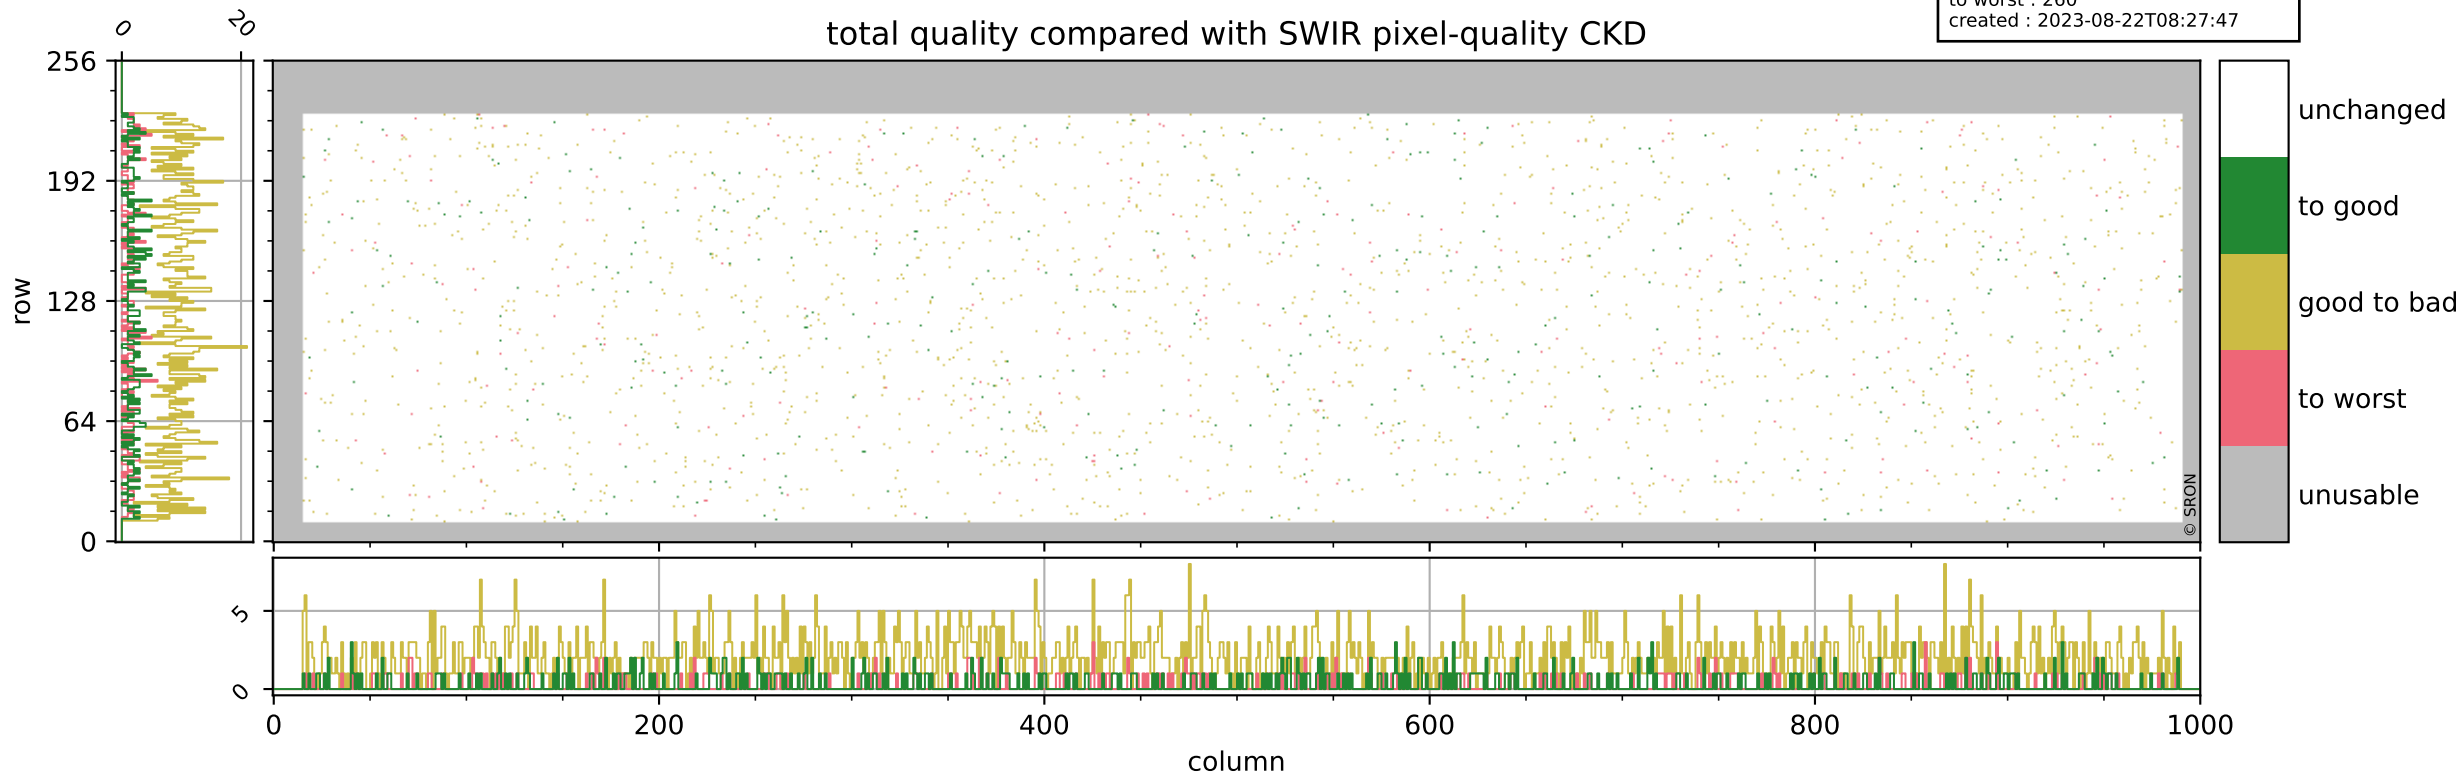

orbits : 19 in [20872, 20917]
coverage : 2021-10-23 / 2021-10-26
bad (quality < 0.8) : 295
worst (quality < 0.1) : 114
created : 2023-08-22T08:27:47

Tropomi SWIR pixel quality (official)

orbits : 19 in [20872, 20917]
coverage : 2021-10-23 / 2021-10-26
bad (quality < 0.8) : 3658
worst (quality < 0.1) : 389
created : 2023-08-22T08:27:47

pixel-quality map (noise average)

Tropomi SWIR pixel quality (official)

orbits : 19 in [20872, 20917]
coverage : 2021-10-23 / 2021-10-26
to good : 369
good to bad : 1766
to worst : 260
created : 2023-08-22T08:27:47

total quality compared with SWIR pixel-quality CKD

Tropomi SWIR pixel quality (official)

orbits : 19 in [20872, 20917]
coverage : 2021-10-23 / 2021-10-26
created : 2023-08-22T08:27:48

Histograms of pixel-quality

Tropomi SWIR pixel quality (official) ground-tracks of Sentinel-5P

orbits : 19 in [20872, 20917]
coverage : 2021-10-23 / 2021-10-26
created : 2023-08-22T08:27:48

Tropomi SWIR pixel quality (official)

orbits : [2827, 20917]
coverage : 2018-04-30 / 2021-10-26
created : 2023-08-22T08:27:48