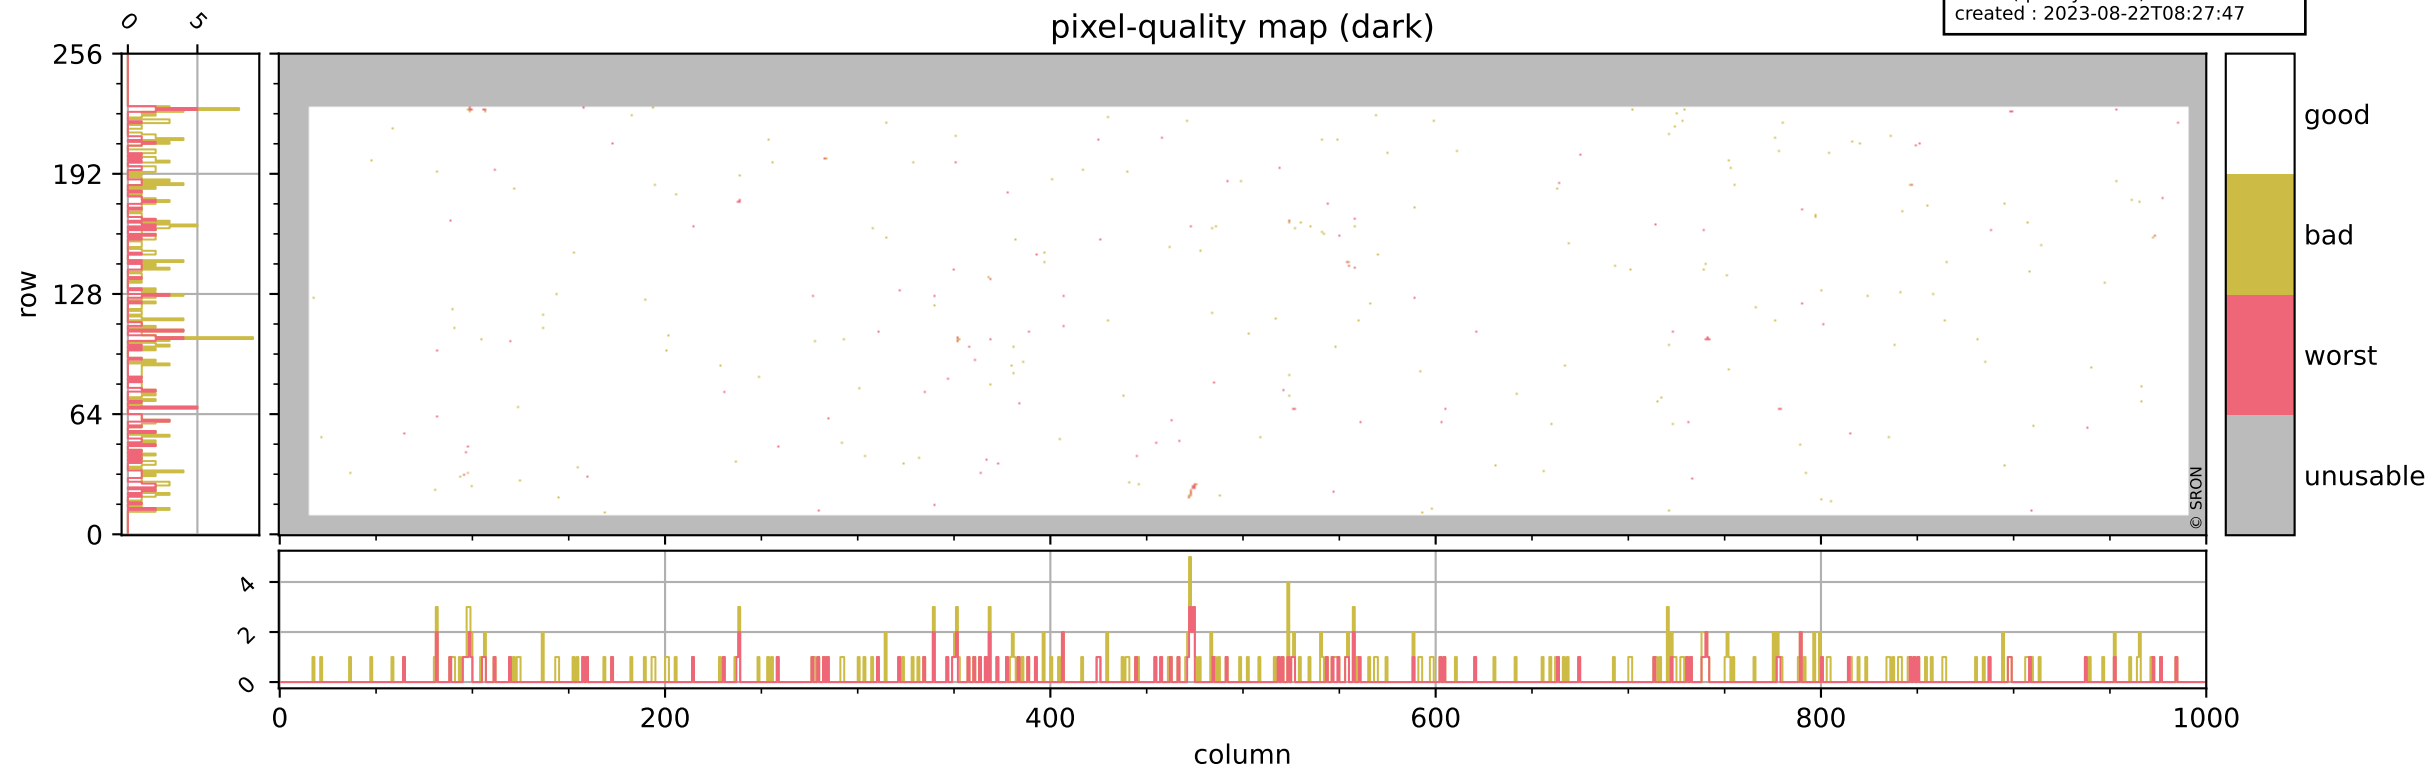

Tropomi SWIR pixel quality (official)

orbits : 19 in [20872, 20917]
coverage : 2021-10-23 / 2021-10-26
bad (quality < 0.8) : 3911
worst (quality < 0.1) : 470
created : 2023-08-22T08:27:47

Tropomi SWIR pixel quality (official)

orbits : 19 in [20872, 20917]
coverage : 2021-10-23 / 2021-10-26
bad (quality < 0.8) : 295
worst (quality < 0.1) : 114
created : 2023-08-22T08:27:47

Tropomi SWIR pixel quality (official)

orbits : 19 in [20872, 20917]
coverage : 2021-10-23 / 2021-10-26
bad (quality < 0.8) : 3658
worst (quality < 0.1) : 389
created : 2023-08-22T08:27:47

pixel-quality map (noise average)

Tropomi SWIR pixel quality (official)

orbits : 19 in [20872, 20917]
coverage : 2021-10-23 / 2021-10-26
to good : 369
good to bad : 1766
to worst : 260
created : 2023-08-22T08:27:47

Tropomi SWIR pixel quality (official) ground-tracks of Sentinel-5P

orbits : 19 in [20872, 20917]
coverage : 2021-10-23 / 2021-10-26
created : 2023-08-22T08:27:48

Tropomi SWIR pixel quality (official)

orbits : [2827, 20917]
coverage : 2018-04-30 / 2021-10-26
created : 2023-08-22T08:27:48