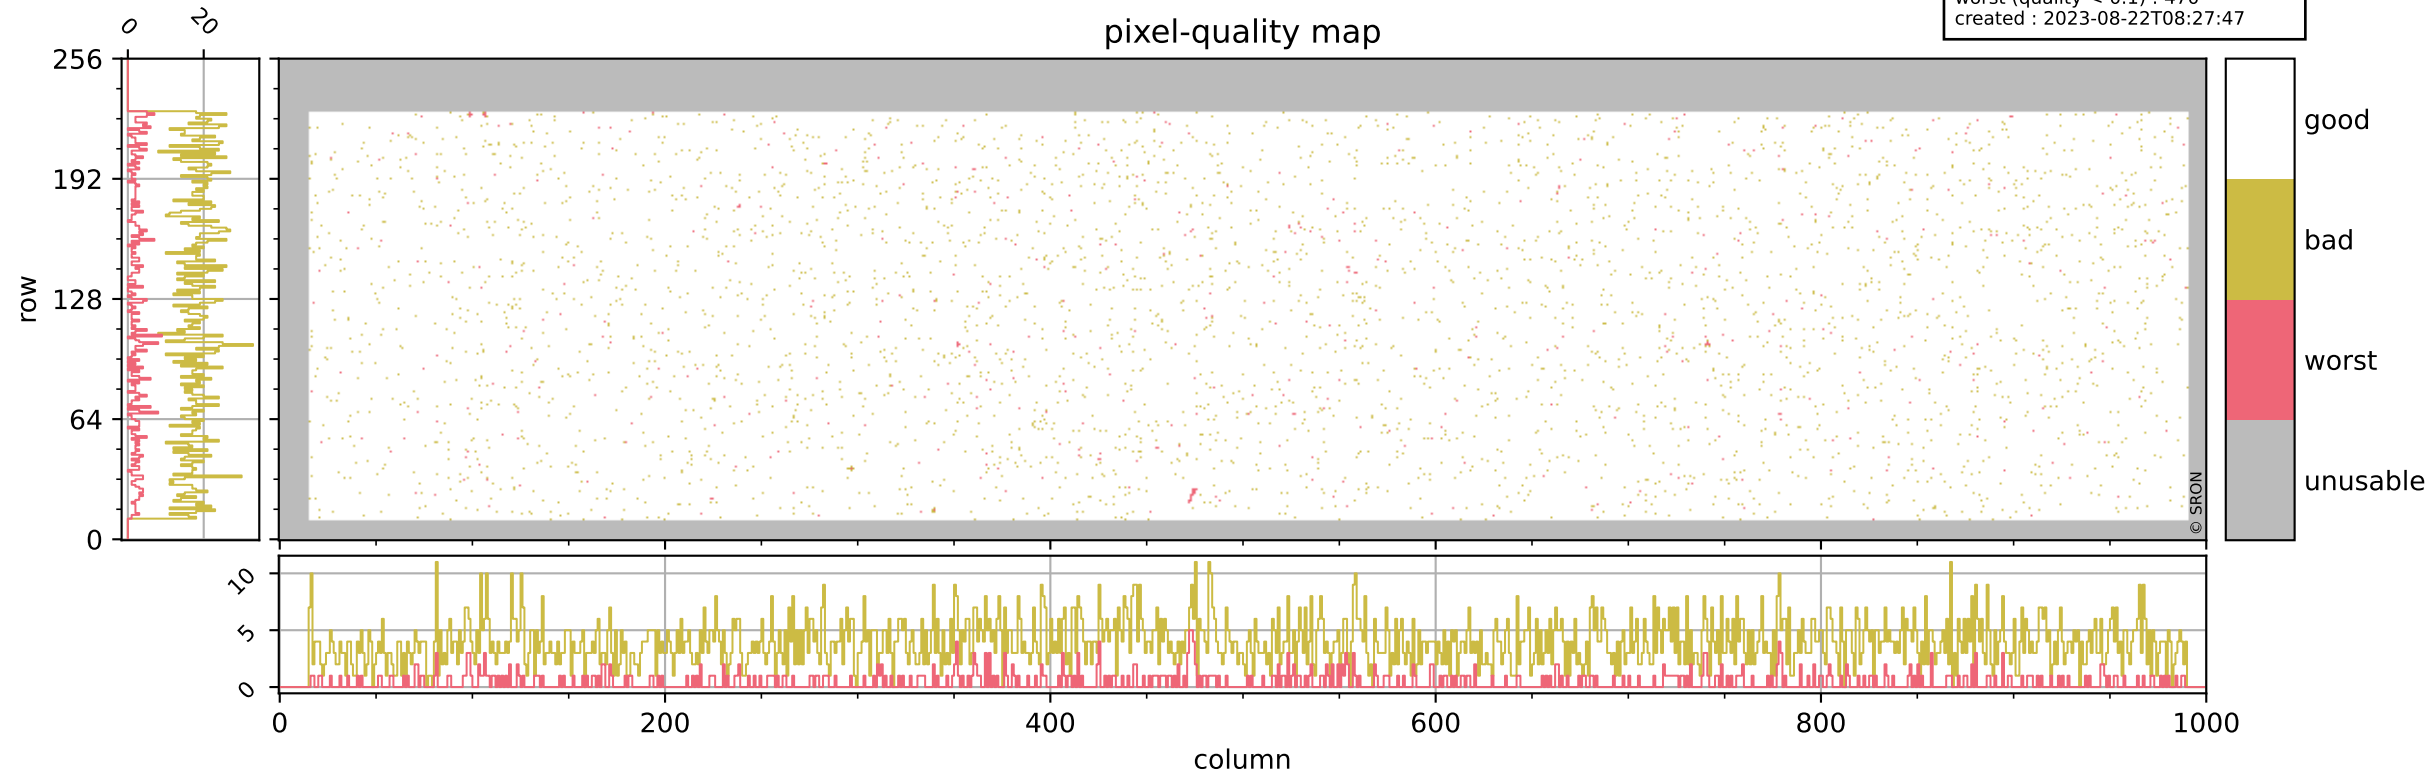

Tropomi SWIR pixel quality (official)

orbits : 19 in [20872, 20917]
coverage : 2021-10-23 / 2021-10-26
bad (quality < 0.8) : 3911
worst (quality < 0.1) : 470
created : 2023-08-22T08:27:47

Tropomi SWIR pixel quality (official)

orbits : 19 in [20872, 20917]
coverage : 2021-10-23 / 2021-10-26
bad (quality < 0.8) : 295
worst (quality < 0.1) : 114
created : 2023-08-22T08:27:47

Tropomi SWIR pixel quality (official)

orbits : 19 in [20872, 20917]
coverage : 2021-10-23 / 2021-10-26
bad (quality < 0.8) : 3658
worst (quality < 0.1) : 389
created : 2023-08-22T08:27:47

pixel-quality map (noise average)

Tropomi SWIR pixel quality (official)

orbits : 19 in [20872, 20917]
coverage : 2021-10-23 / 2021-10-26
to good : 369
good to bad : 1766
to worst : 260
created : 2023-08-22T08:27:47

Tropomi SWIR pixel quality (official) ground-tracks of Sentinel-5P

orbits : 19 in [20872, 20917]
coverage : 2021-10-23 / 2021-10-26
created : 2023-08-22T08:27:48

Tropomi SWIR pixel quality (official)

orbits : [2827, 20917]
coverage : 2018-04-30 / 2021-10-26
created : 2023-08-22T08:27:48