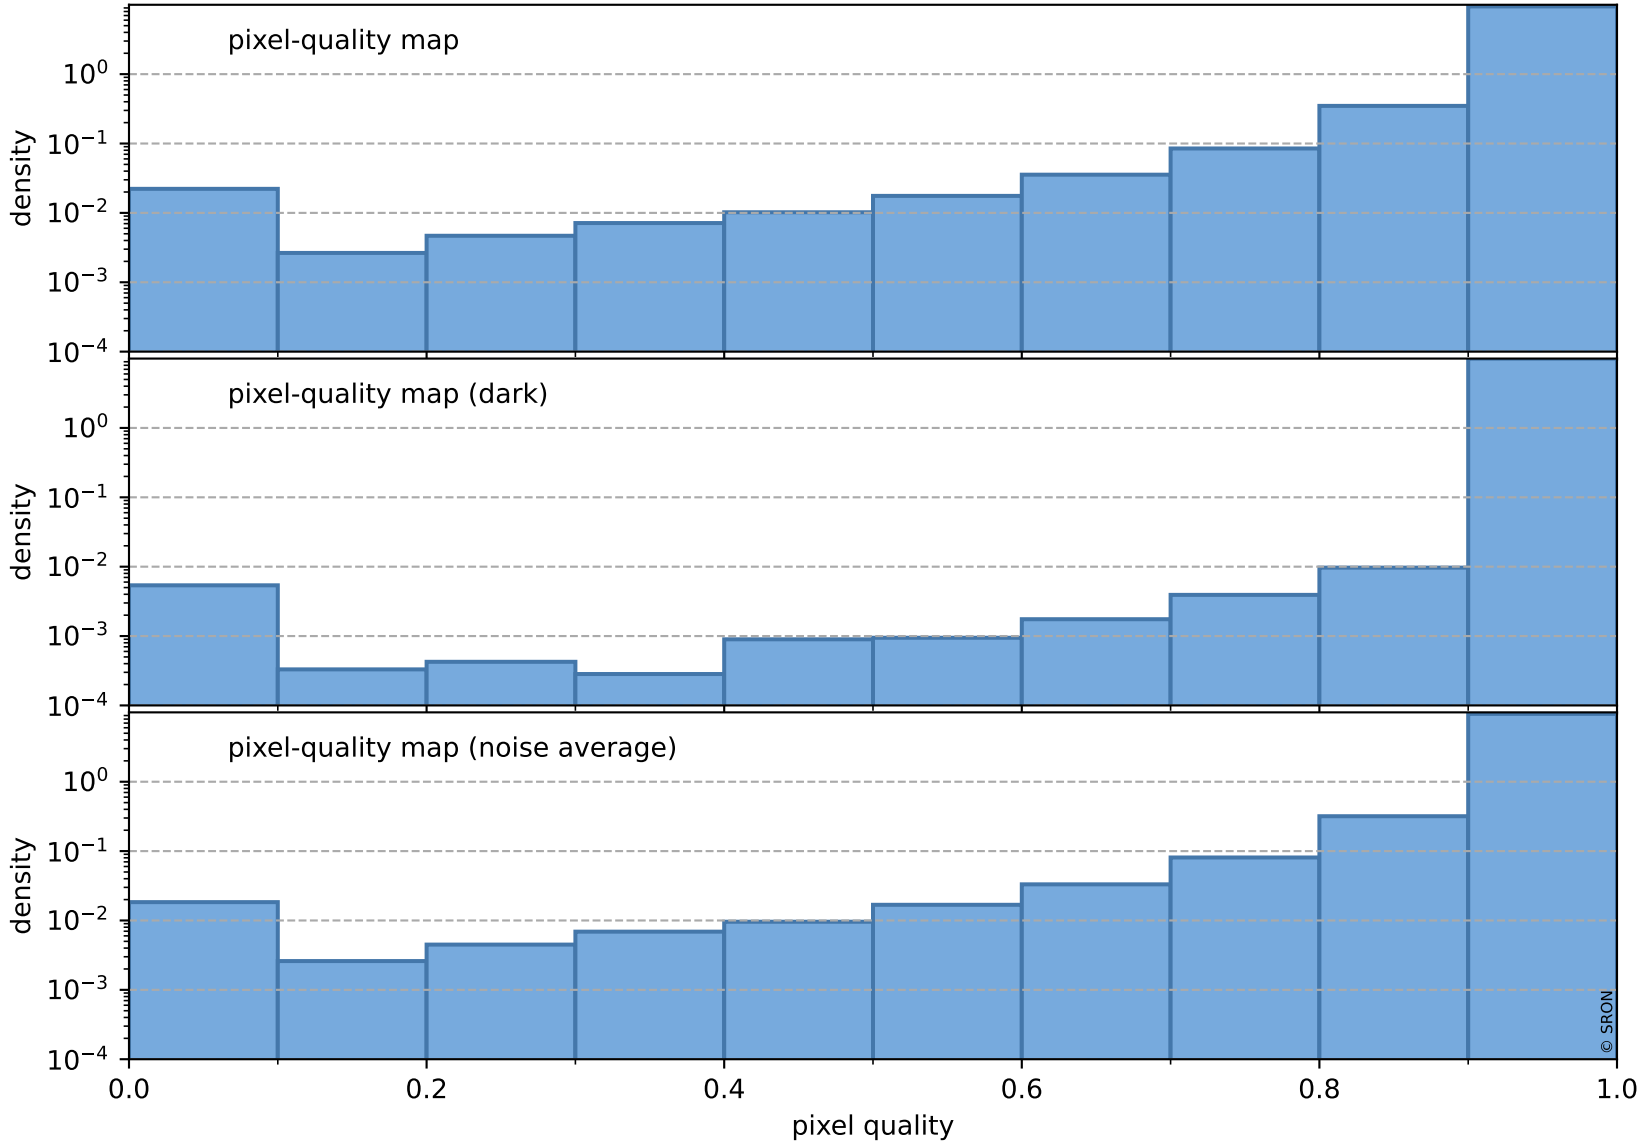

orbits : 19 in [20872, 20917]
coverage : 2021-10-23 / 2021-10-26
bad (quality < 0.8) : 295
worst (quality < 0.1) : 114
created : 2023-08-22T08:27:47

Tropomi SWIR pixel quality (official)

orbits : 19 in [20872, 20917]
coverage : 2021-10-23 / 2021-10-26
bad (quality < 0.8) : 3658
worst (quality < 0.1) : 389
created : 2023-08-22T08:27:47

pixel-quality map (noise average)

Tropomi SWIR pixel quality (official)

orbits : 19 in [20872, 20917]
coverage : 2021-10-23 / 2021-10-26
to good : 369
good to bad : 1766
to worst : 260
created : 2023-08-22T08:27:47

total quality compared with SWIR pixel-quality CKD

Tropomi SWIR pixel quality (official)

orbits : 19 in [20872, 20917]
coverage : 2021-10-23 / 2021-10-26
created : 2023-08-22T08:27:48

Histograms of pixel-quality

Tropomi SWIR pixel quality (official) ground-tracks of Sentinel-5P

orbits : 19 in [20872, 20917]
coverage : 2021-10-23 / 2021-10-26
created : 2023-08-22T08:27:48

Tropomi SWIR pixel quality (official)

orbits : [2827, 20917]
coverage : 2018-04-30 / 2021-10-26
created : 2023-08-22T08:27:48