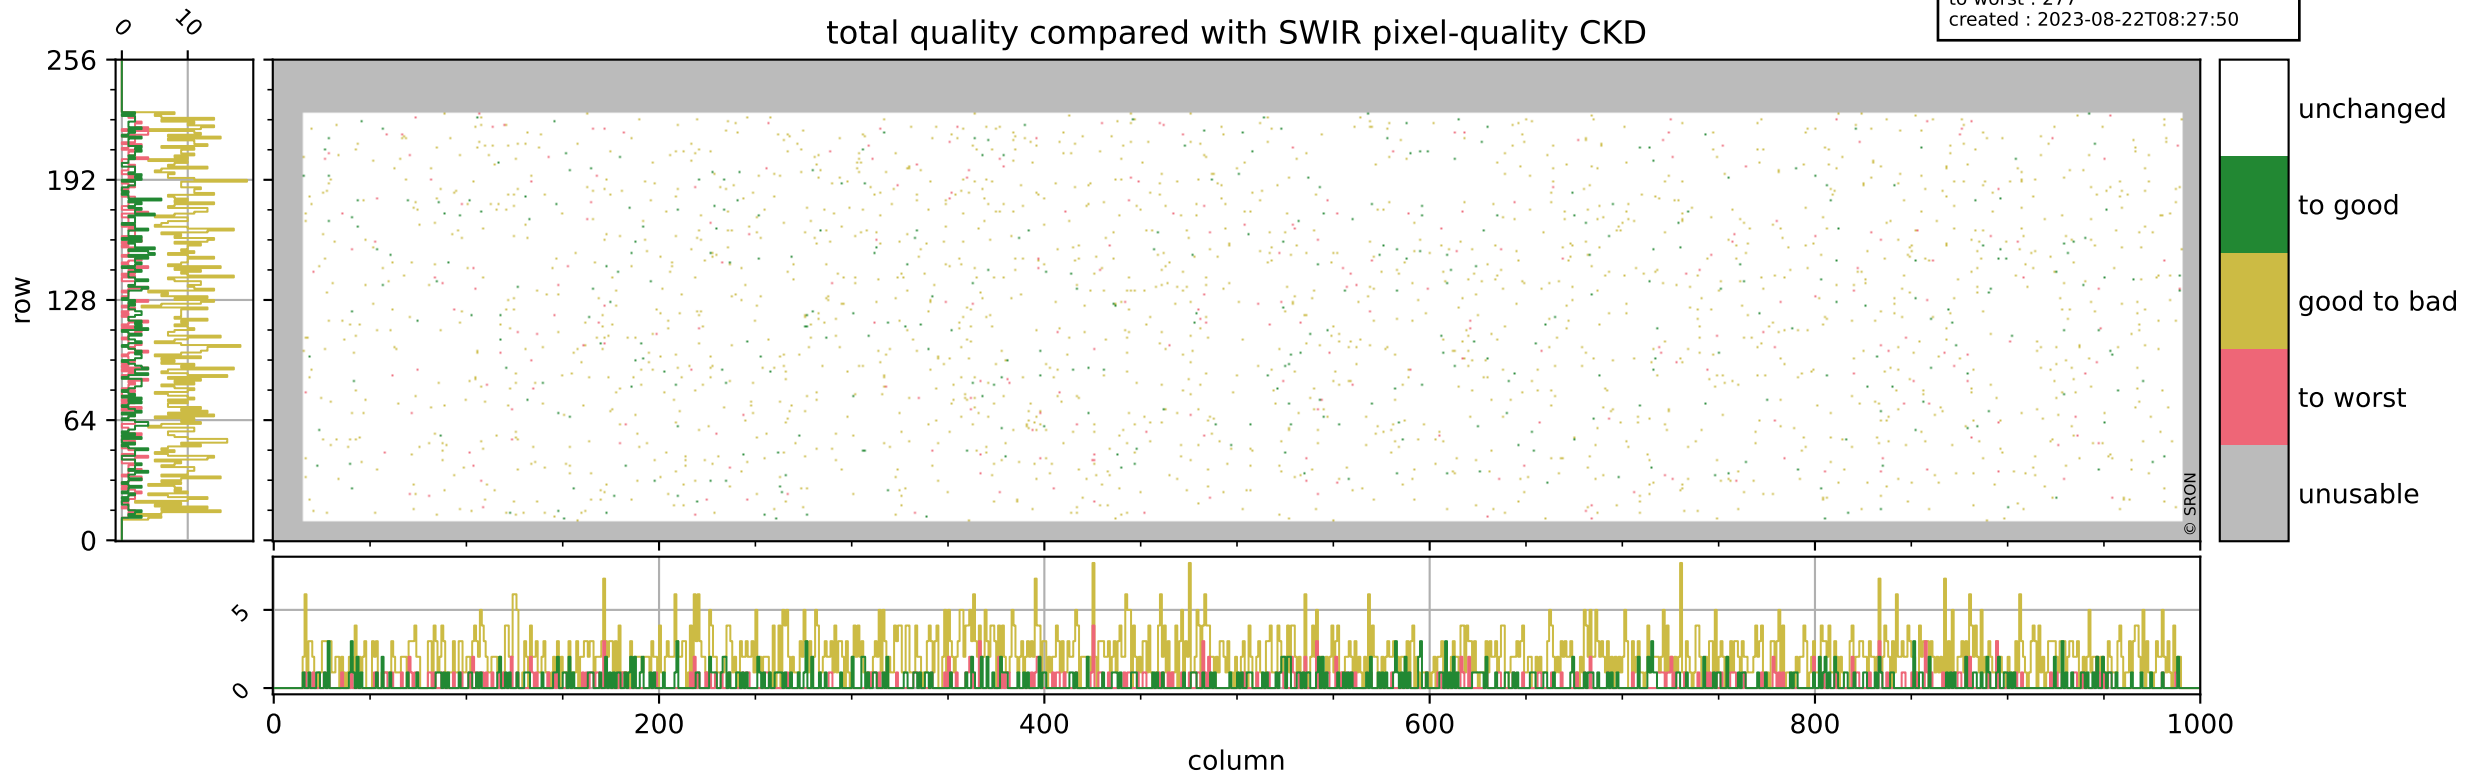

Tropomi SWIR pixel quality (official)

orbits : 18 in [20887, 20932]
coverage : 2021-10-24 / 2021-10-27
bad (quality < 0.8) : 295
worst (quality < 0.1) : 115
created : 2023-08-22T08:27:49

pixel-quality map (dark)

Tropomi SWIR pixel quality (official)

orbits : 18 in [20887, 20932]
coverage : 2021-10-24 / 2021-10-27
bad (quality < 0.8) : 3657
worst (quality < 0.1) : 407
created : 2023-08-22T08:27:49

pixel-quality map (noise average)

Tropomi SWIR pixel quality (official)

orbits : 18 in [20887, 20932]
coverage : 2021-10-24 / 2021-10-27
to good : 372
good to bad : 1756
to worst : 277
created : 2023-08-22T08:27:50

total quality compared with SWIR pixel-quality CKD

Tropomi SWIR pixel quality (official)

orbits : 18 in [20887, 20932]
coverage : 2021-10-24 / 2021-10-27
created : 2023-08-22T08:27:50

Histograms of pixel-quality

Tropomi SWIR pixel quality (official) ground-tracks of Sentinel-5P