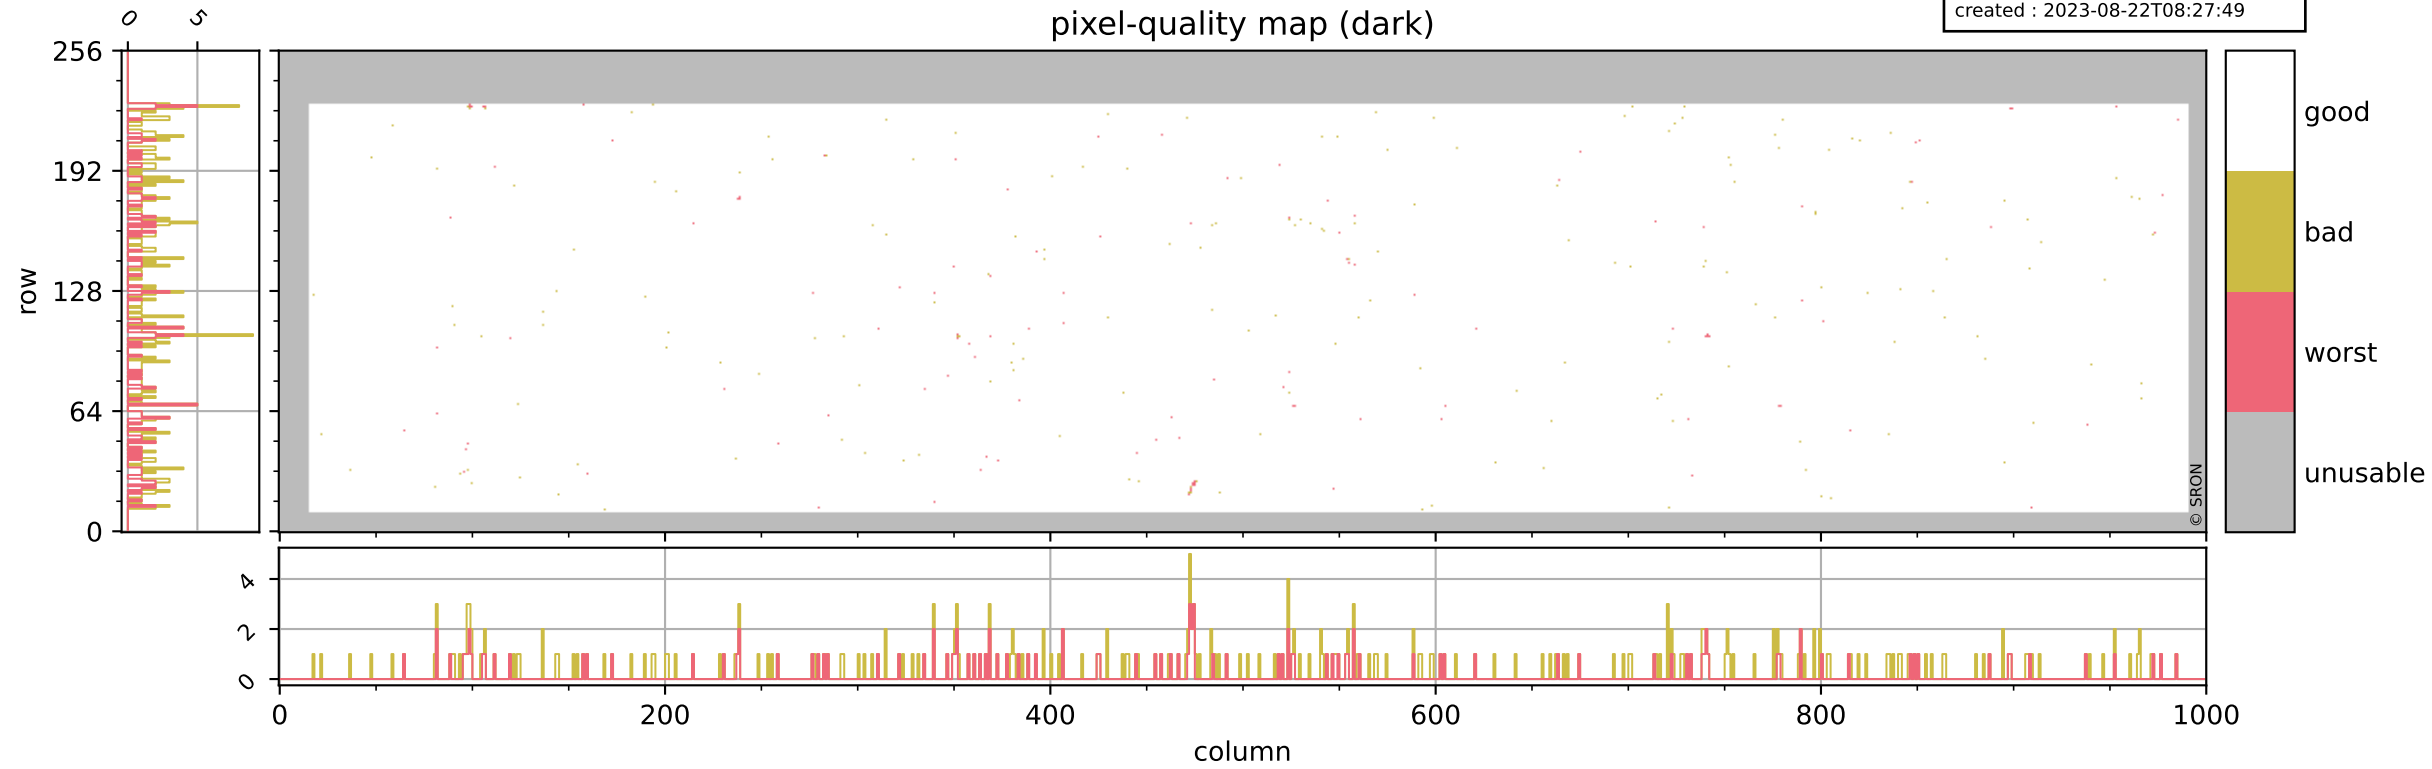

Tropomi SWIR pixel quality (official)

orbits : 18 in [20887, 20932]
coverage : 2021-10-24 / 2021-10-27
bad (quality < 0.8) : 3903
worst (quality < 0.1) : 489
created : 2023-08-22T08:27:49

pixel-quality map

Tropomi SWIR pixel quality (official)

orbits : 18 in [20887, 20932]
coverage : 2021-10-24 / 2021-10-27
bad (quality < 0.8) : 295
worst (quality < 0.1) : 115
created : 2023-08-22T08:27:49

pixel-quality map (dark)

Tropomi SWIR pixel quality (official)

orbits : 18 in [20887, 20932]
coverage : 2021-10-24 / 2021-10-27
bad (quality < 0.8) : 3657
worst (quality < 0.1) : 407
created : 2023-08-22T08:27:49

pixel-quality map (noise average)

Tropomi SWIR pixel quality (official)

orbits : 18 in [20887, 20932]
coverage : 2021-10-24 / 2021-10-27
created : 2023-08-22T08:27:50

Histograms of pixel-quality

Tropomi SWIR pixel quality (official) ground-tracks of Sentinel-5P