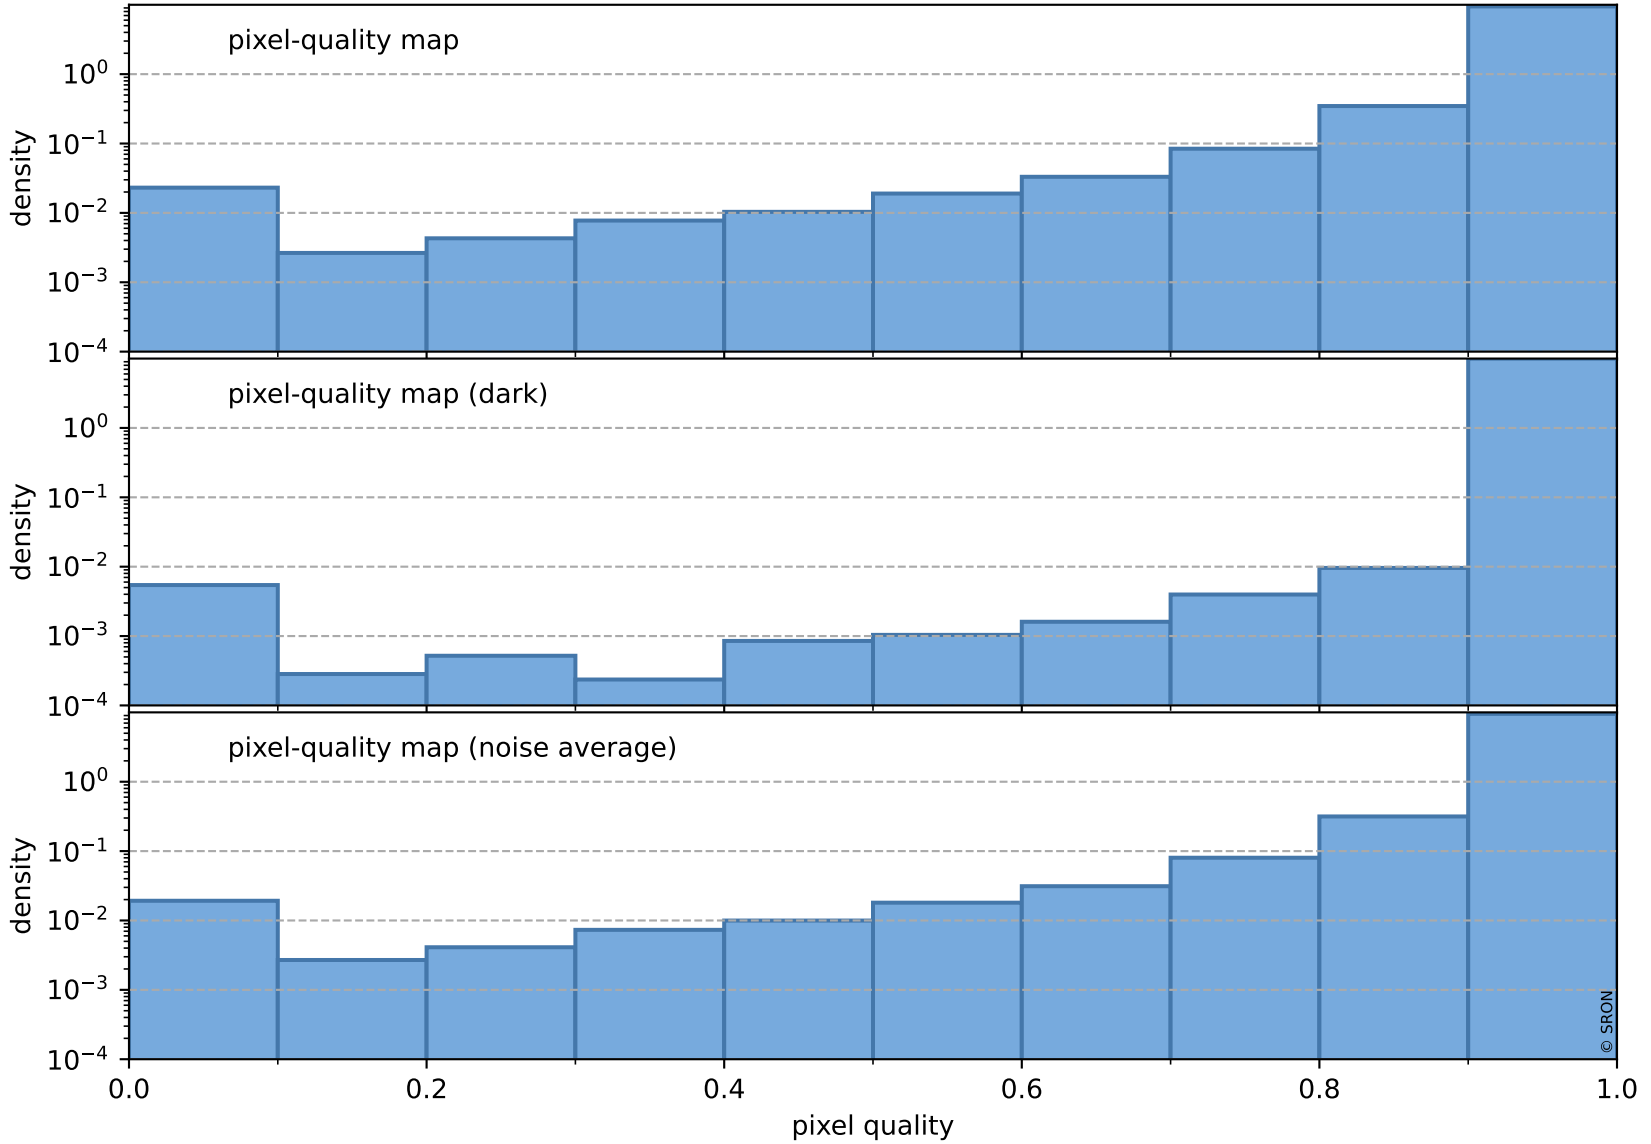

Tropomi SWIR pixel quality (official)

orbits : 18 in [20887, 20932]
coverage : 2021-10-24 / 2021-10-27
to good : 372
good to bad : 1756
to worst : 277
created : 2023-08-22T08:27:50

total quality compared with SWIR pixel-quality CKD

Tropomi SWIR pixel quality (official)

orbits : 18 in [20887, 20932]
coverage : 2021-10-24 / 2021-10-27
created : 2023-08-22T08:27:50

Histograms of pixel-quality

Tropomi SWIR pixel quality (official) ground-tracks of Sentinel-5P