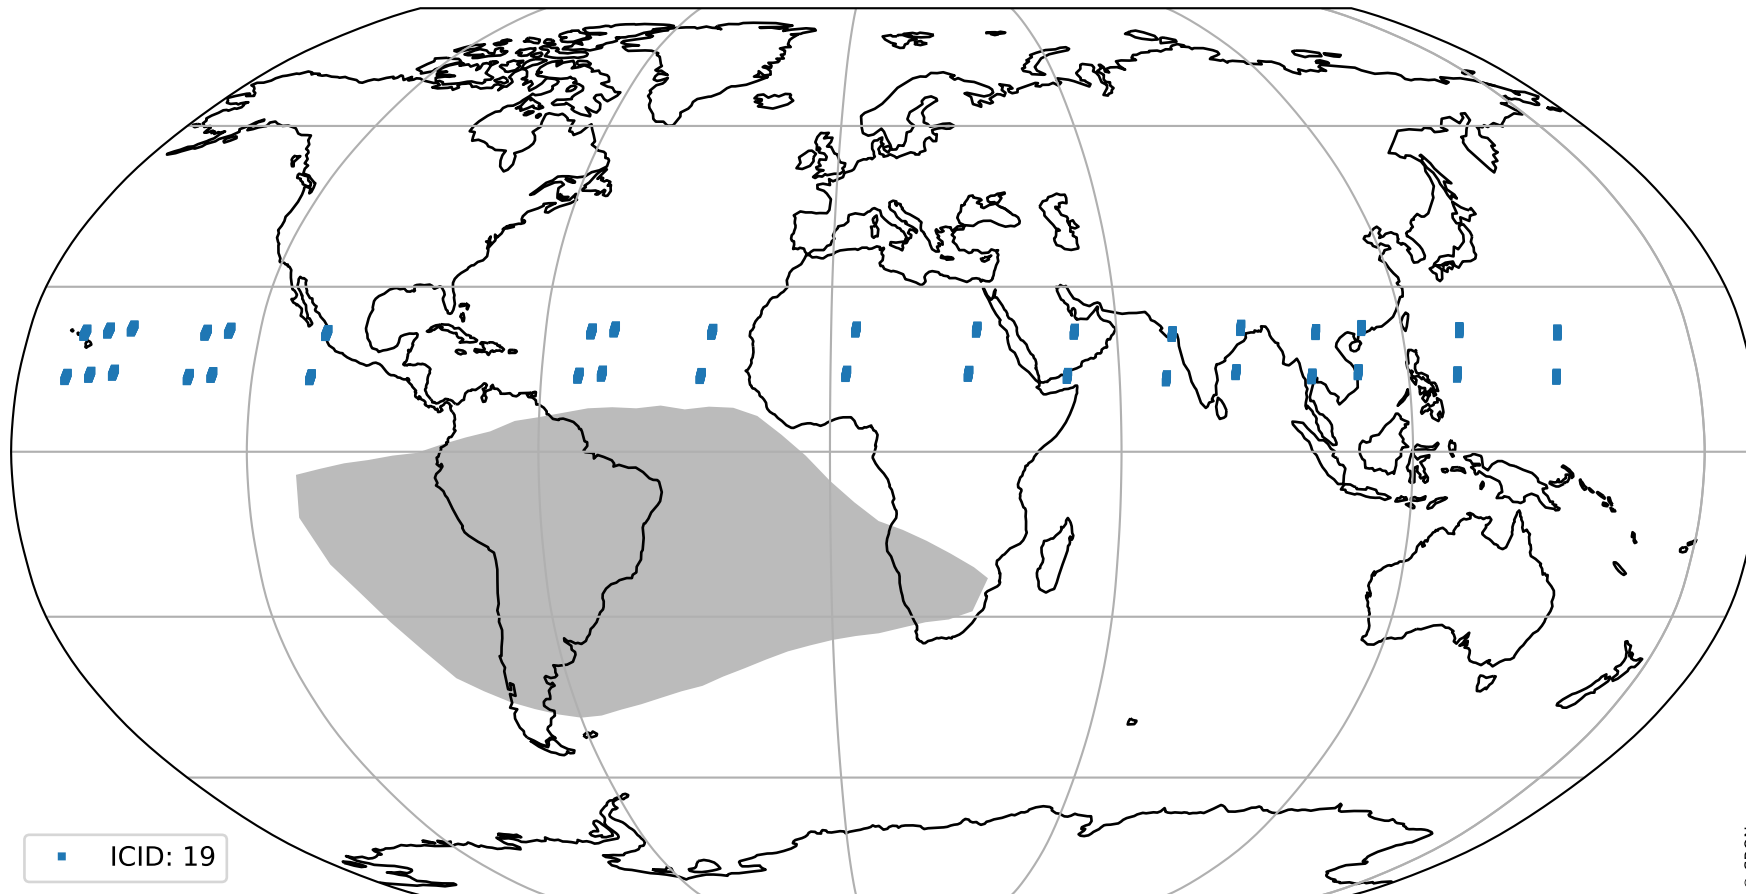

Tropomi SWIR pixel quality (official)

orbits : 18 in [20887, 20932]
coverage : 2021-10-24 / 2021-10-27
to good : 372
good to bad : 1756
to worst : 277
created : 2023-08-22T08:27:50

total quality compared with SWIR pixel-quality CKD

Tropomi SWIR pixel quality (official)

orbits : 18 in [20887, 20932]
coverage : 2021-10-24 / 2021-10-27
created : 2023-08-22T08:27:50

Histograms of pixel-quality

Tropomi SWIR pixel quality (official) ground-tracks of Sentinel-5P

orbits : 18 in [20887, 20932]
coverage : 2021-10-24 / 2021-10-27
created : 2023-08-22T08:27:50

■ ICID: 19

Tropomi SWIR pixel quality (official)

orbits : [2827, 20932]
coverage : 2018-04-30 / 2021-10-27
created : 2023-08-22T08:27:51