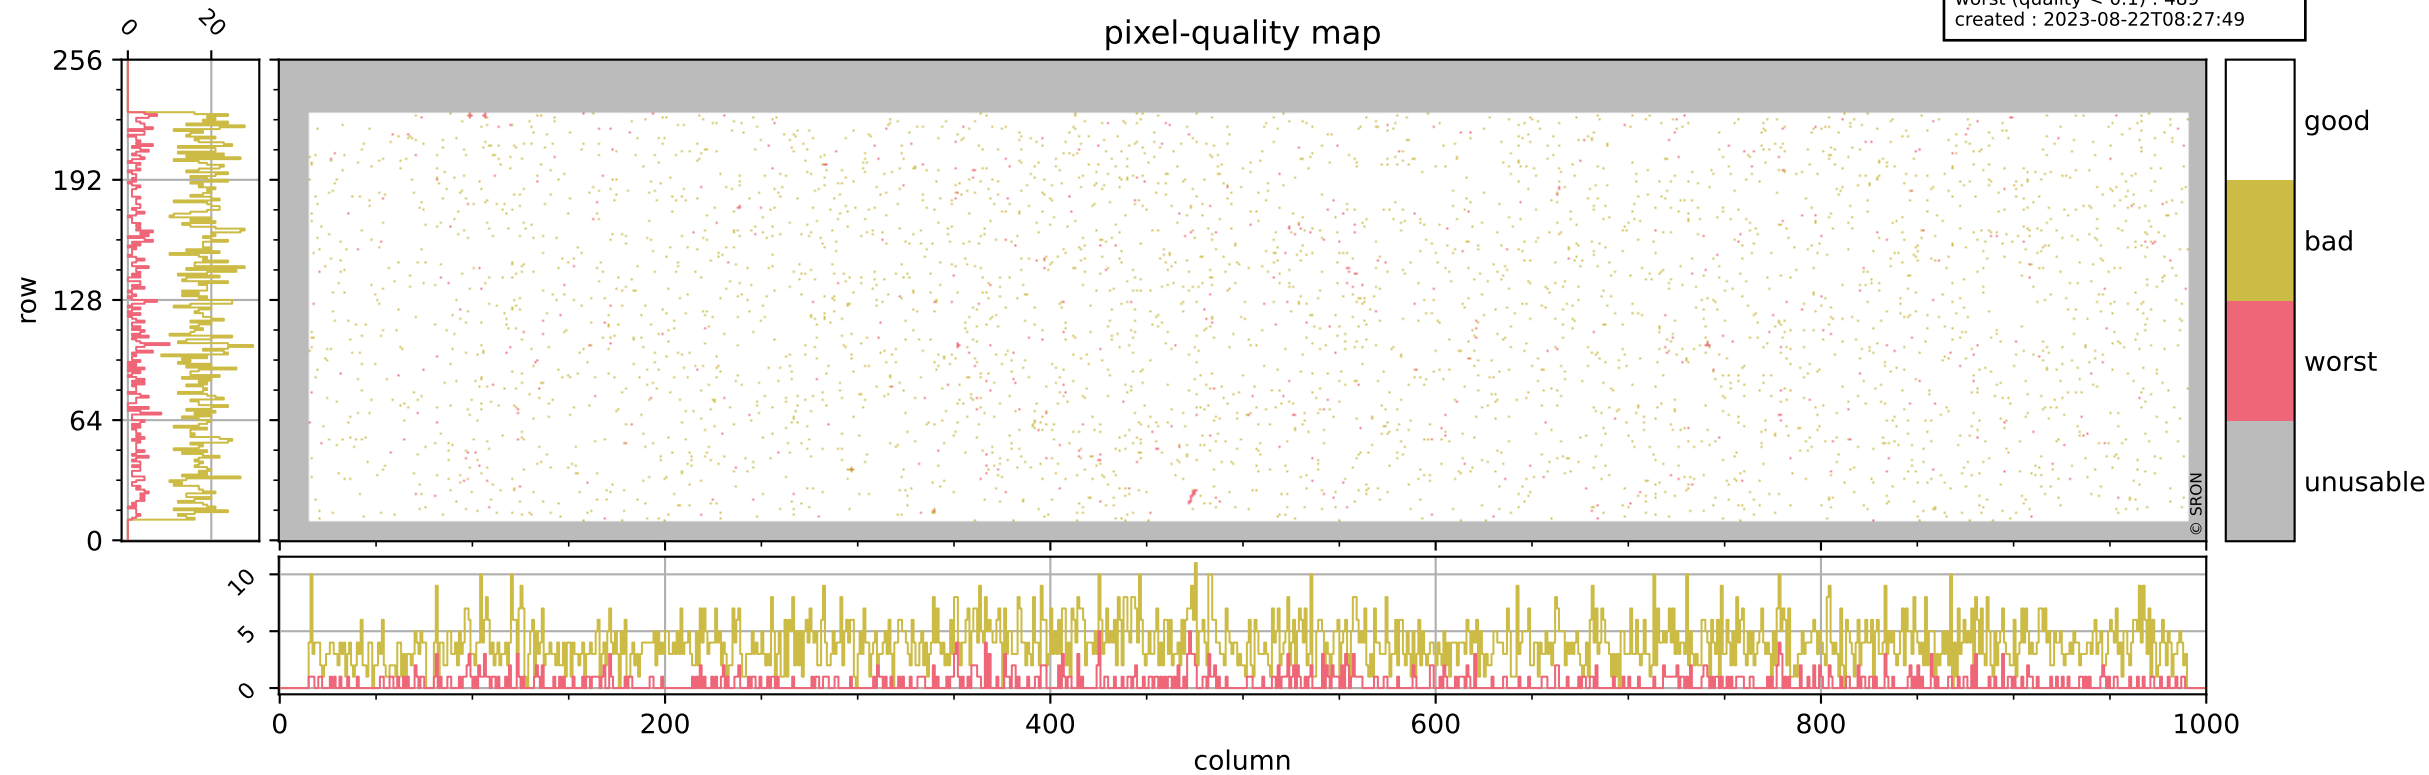

Tropomi SWIR pixel quality (official)

orbits : 18 in [20887, 20932]
coverage : 2021-10-24 / 2021-10-27
bad (quality < 0.8) : 3903
worst (quality < 0.1) : 489
created : 2023-08-22T08:27:49

pixel-quality map

Tropomi SWIR pixel quality (official)

orbits : 18 in [20887, 20932]
coverage : 2021-10-24 / 2021-10-27
bad (quality < 0.8) : 295
worst (quality < 0.1) : 115
created : 2023-08-22T08:27:49

pixel-quality map (dark)

Tropomi SWIR pixel quality (official)

orbits : 18 in [20887, 20932]
coverage : 2021-10-24 / 2021-10-27
bad (quality < 0.8) : 3657
worst (quality < 0.1) : 407
created : 2023-08-22T08:27:49

pixel-quality map (noise average)

Tropomi SWIR pixel quality (official)

orbits : 18 in [20887, 20932]
coverage : 2021-10-24 / 2021-10-27
created : 2023-08-22T08:27:50

Histograms of pixel-quality

Tropomi SWIR pixel quality (official) ground-tracks of Sentinel-5P