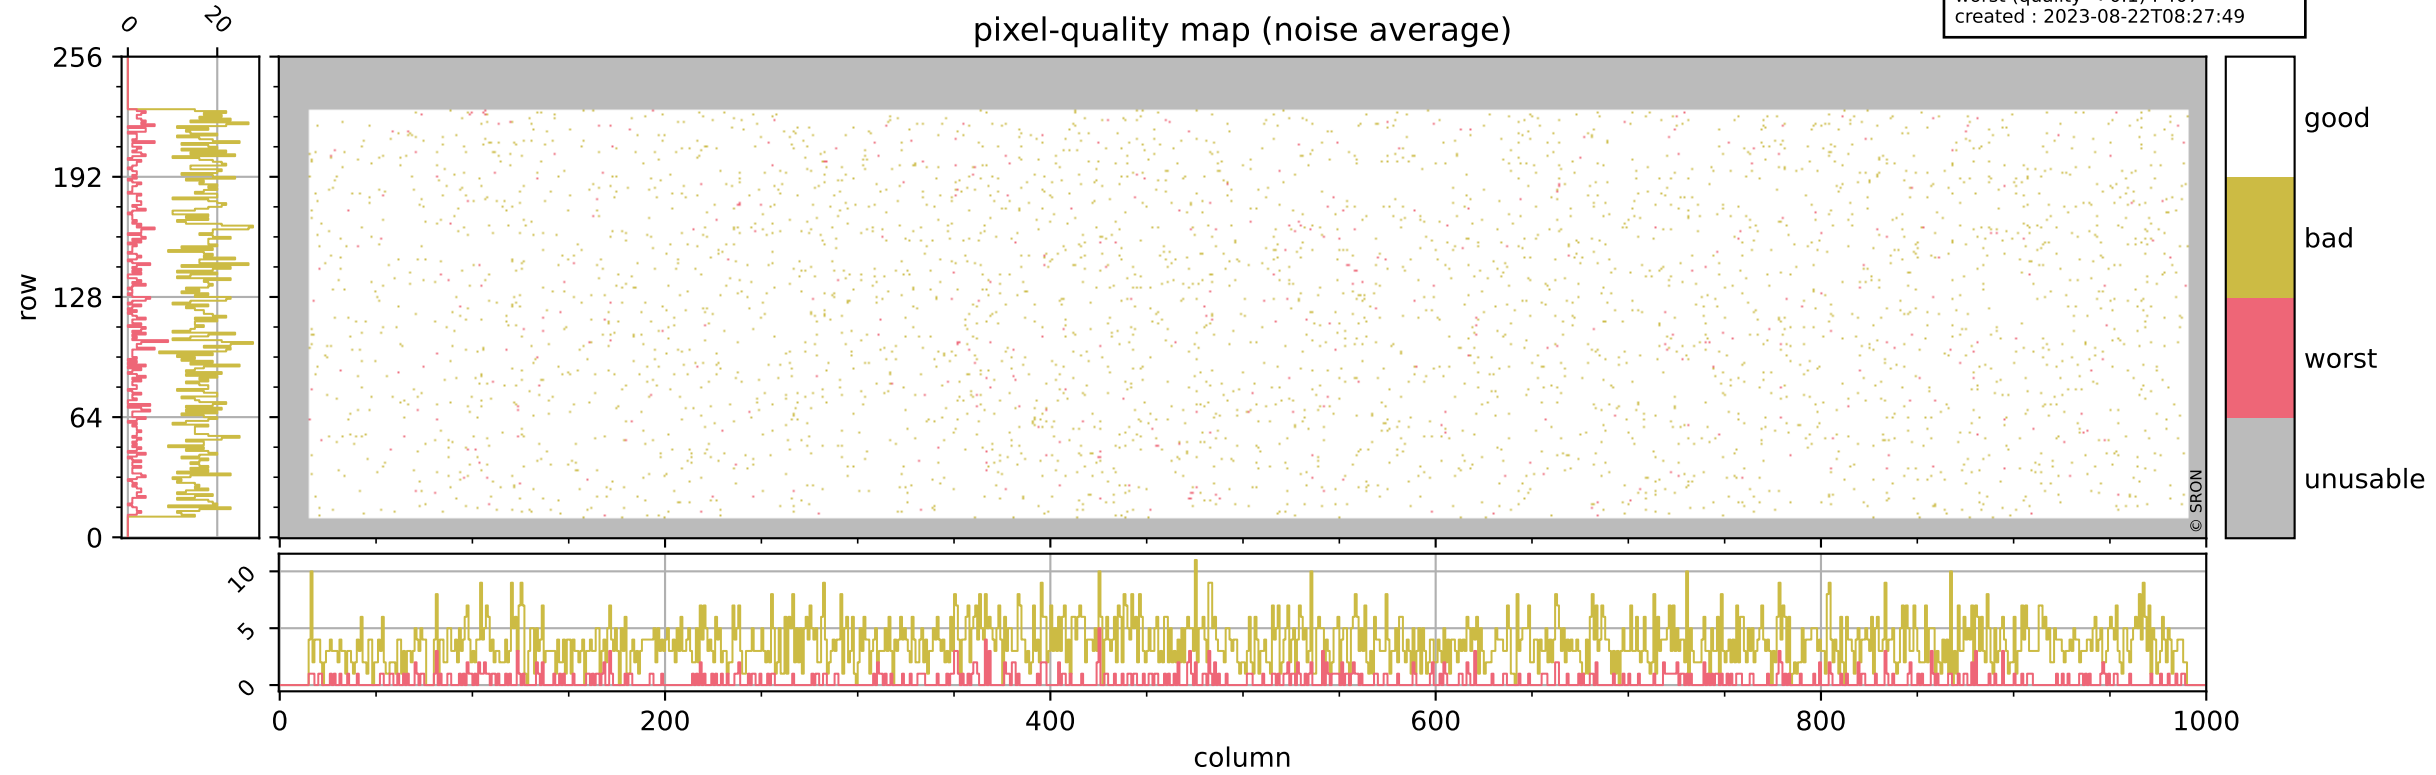

Tropomi SWIR pixel quality (official)

orbits : 18 in [20887, 20932]
coverage : 2021-10-24 / 2021-10-27
bad (quality < 0.8) : 295
worst (quality < 0.1) : 115
created : 2023-08-22T08:27:49

pixel-quality map (dark)

Tropomi SWIR pixel quality (official)

orbits : 18 in [20887, 20932]
coverage : 2021-10-24 / 2021-10-27
bad (quality < 0.8) : 3657
worst (quality < 0.1) : 407
created : 2023-08-22T08:27:49

pixel-quality map (noise average)

Tropomi SWIR pixel quality (official)

orbits : 18 in [20887, 20932]
coverage : 2021-10-24 / 2021-10-27
to good : 372
good to bad : 1756
to worst : 277
created : 2023-08-22T08:27:50

total quality compared with SWIR pixel-quality CKD

Tropomi SWIR pixel quality (official)

orbits : 18 in [20887, 20932]
coverage : 2021-10-24 / 2021-10-27
created : 2023-08-22T08:27:50

Histograms of pixel-quality

Tropomi SWIR pixel quality (official) ground-tracks of Sentinel-5P