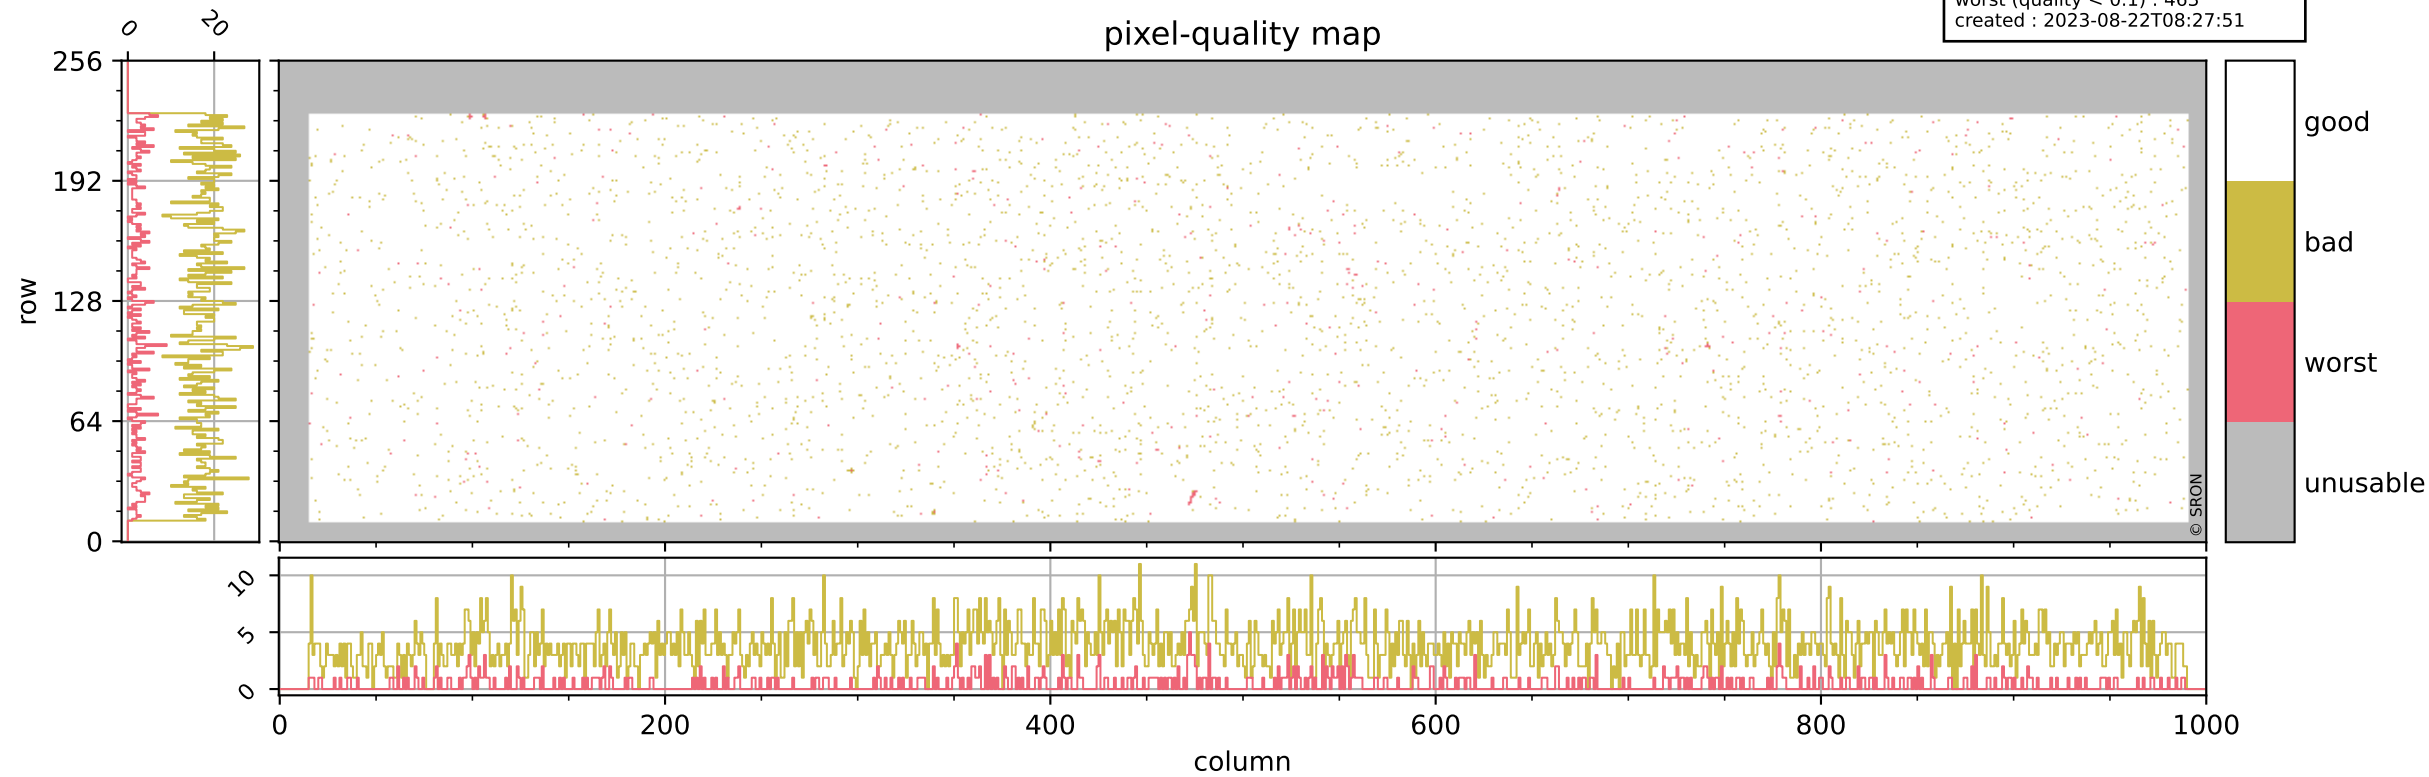

Tropomi SWIR pixel quality (official)

orbits : 20 in [20902, 20947]
coverage : 2021-10-25 / 2021-10-28
bad (quality < 0.8) : 3864
worst (quality < 0.1) : 463
created : 2023-08-22T08:27:51

pixel-quality map

Tropomi SWIR pixel quality (official)

orbits : 20 in [20902, 20947]
coverage : 2021-10-25 / 2021-10-28
bad (quality < 0.8) : 294
worst (quality < 0.1) : 114
created : 2023-08-22T08:27:52

pixel-quality map (dark)

Tropomi SWIR pixel quality (official)

orbits : 20 in [20902, 20947]
coverage : 2021-10-25 / 2021-10-28
bad (quality < 0.8) : 3617
worst (quality < 0.1) : 381
created : 2023-08-22T08:27:52

pixel-quality map (noise average)

Tropomi SWIR pixel quality (official)

orbits : 20 in [20902, 20947]
coverage : 2021-10-25 / 2021-10-28
created : 2023-08-22T08:27:52

Histograms of pixel-quality

Tropomi SWIR pixel quality (official) ground-tracks of Sentinel-5P