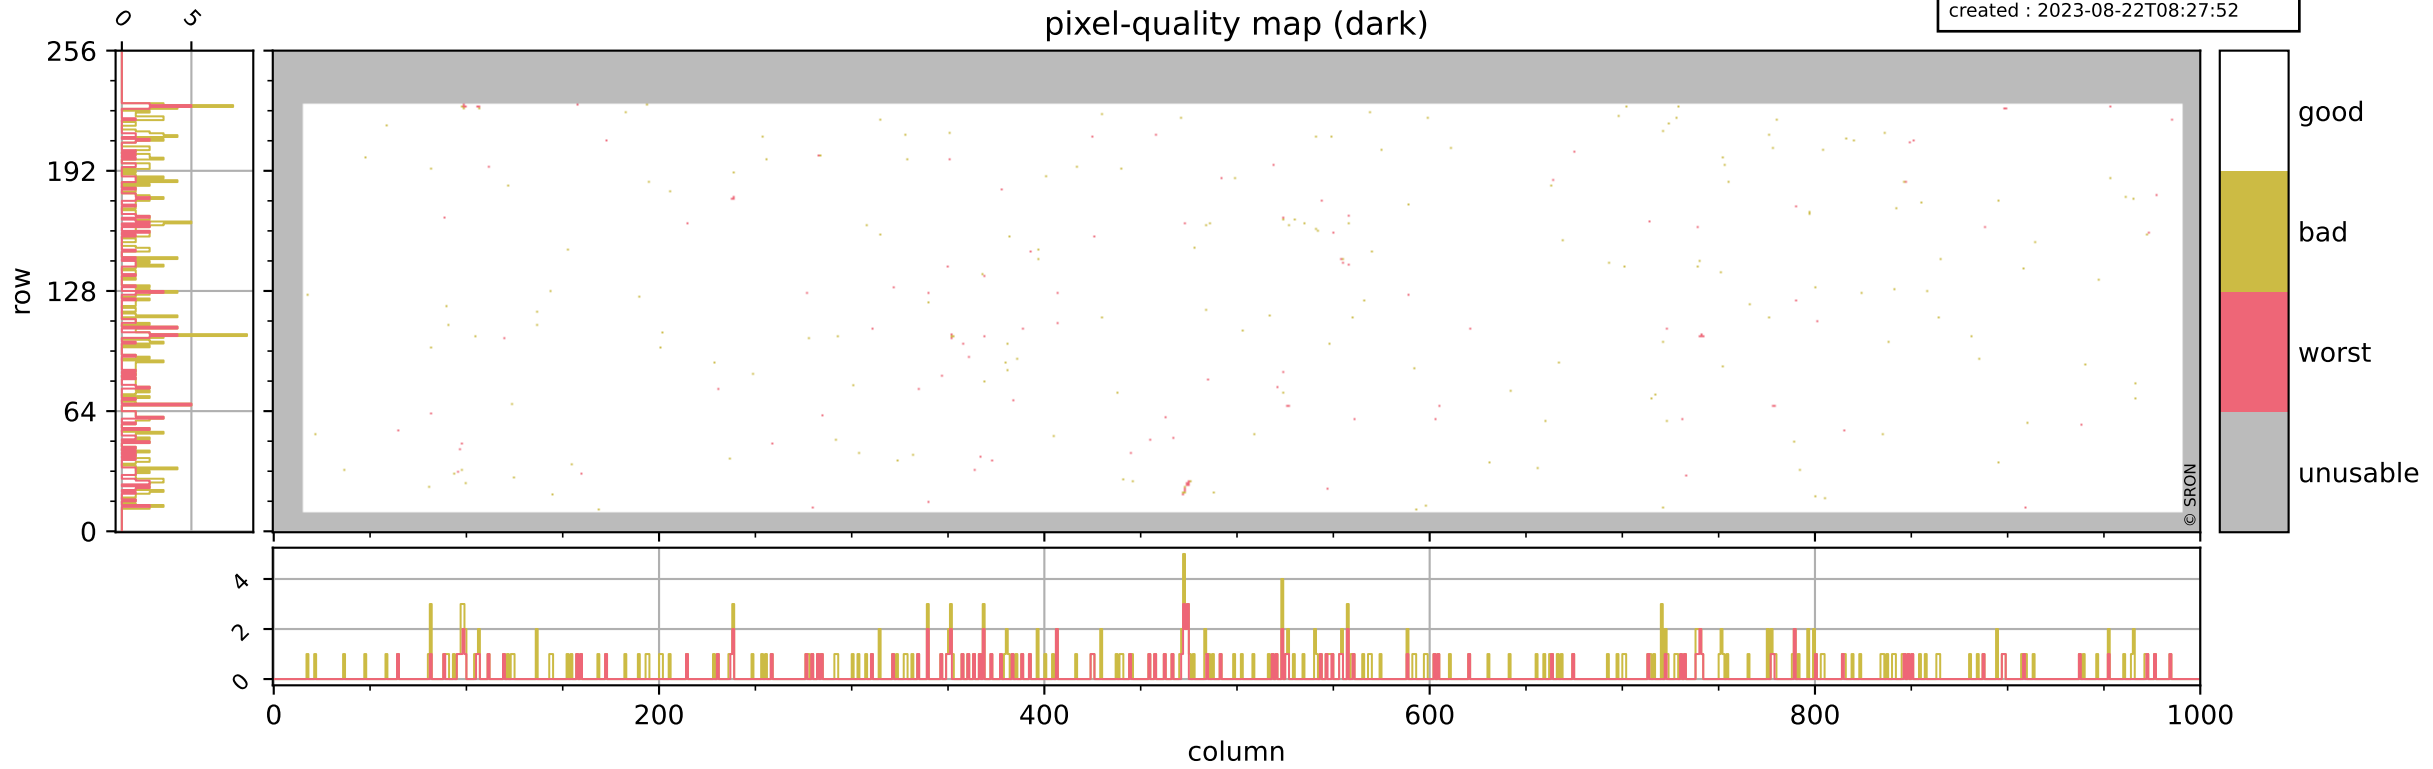

Tropomi SWIR pixel quality (official)

orbits : 20 in [20902, 20947]
coverage : 2021-10-25 / 2021-10-28
bad (quality < 0.8) : 3864
worst (quality < 0.1) : 463
created : 2023-08-22T08:27:51

pixel-quality map

Tropomi SWIR pixel quality (official)

orbits : 20 in [20902, 20947]
coverage : 2021-10-25 / 2021-10-28
bad (quality < 0.8) : 294
worst (quality < 0.1) : 114
created : 2023-08-22T08:27:52

pixel-quality map (dark)

Tropomi SWIR pixel quality (official)

orbits : 20 in [20902, 20947]
coverage : 2021-10-25 / 2021-10-28
bad (quality < 0.8) : 3617
worst (quality < 0.1) : 381
created : 2023-08-22T08:27:52

pixel-quality map (noise average)

Tropomi SWIR pixel quality (official)

orbits : 20 in [20902, 20947]
coverage : 2021-10-25 / 2021-10-28
created : 2023-08-22T08:27:52

Histograms of pixel-quality

Tropomi SWIR pixel quality (official) ground-tracks of Sentinel-5P