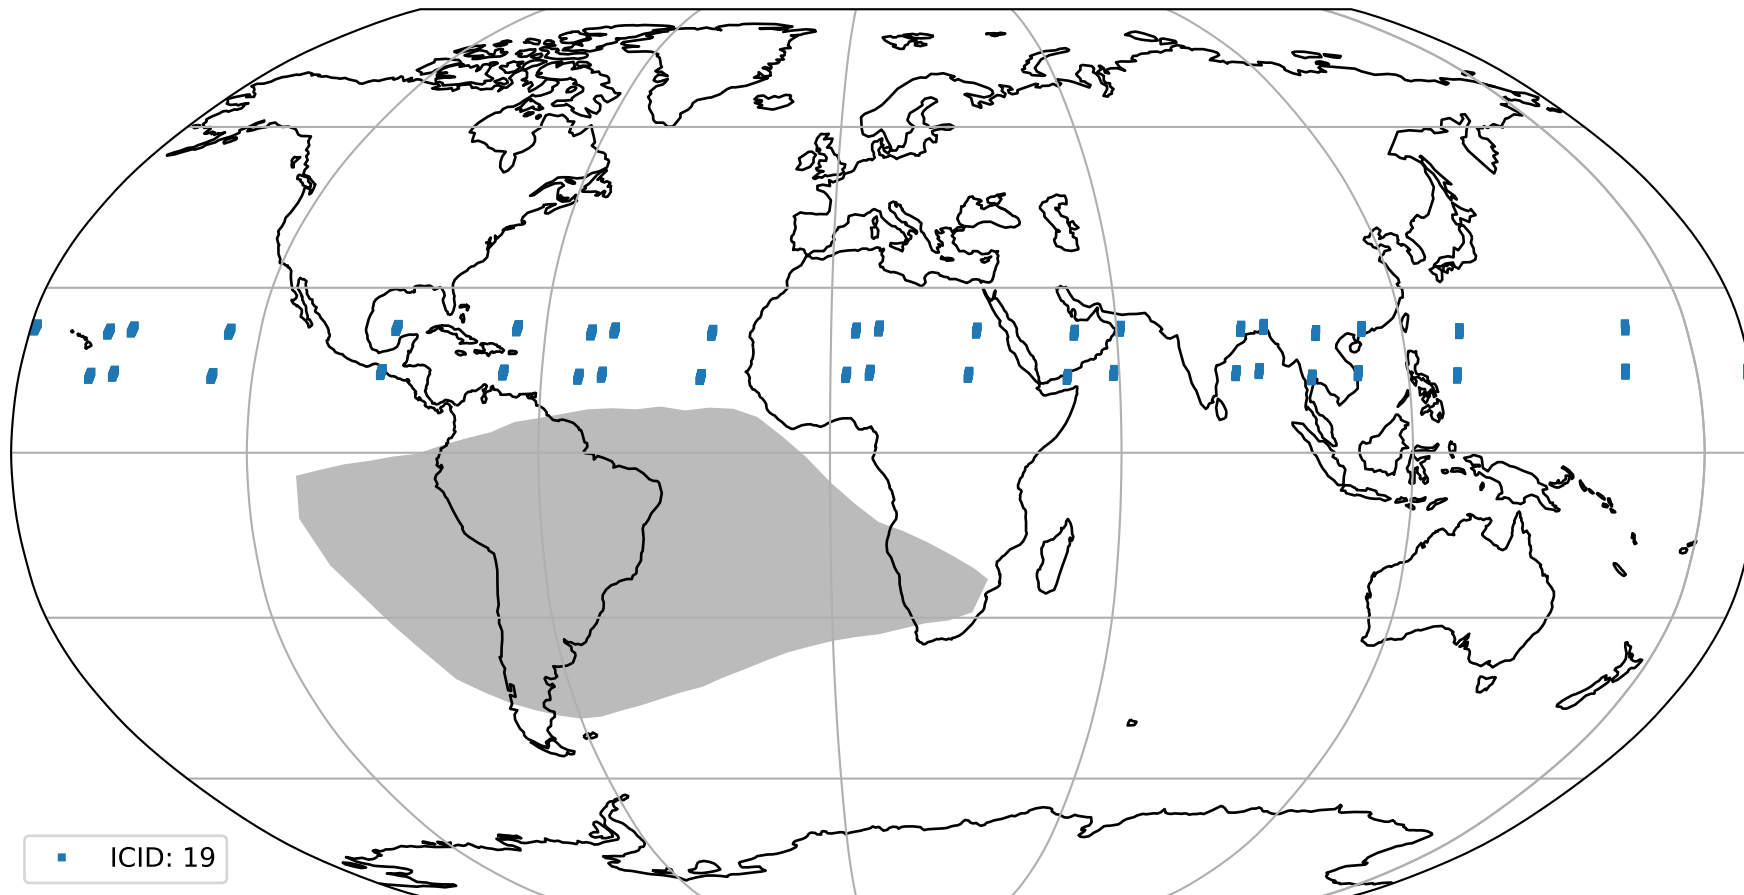

Tropomi SWIR pixel quality (official)

orbits : 20 in [20902, 20947]
coverage : 2021-10-25 / 2021-10-28
to good : 371
good to bad : 1734
to worst : 253
created : 2023-08-22T08:27:52

total quality compared with SWIR pixel-quality CKD

Tropomi SWIR pixel quality (official)

orbits : 20 in [20902, 20947]
coverage : 2021-10-25 / 2021-10-28
created : 2023-08-22T08:27:52

Histograms of pixel-quality

Tropomi SWIR pixel quality (official) ground-tracks of Sentinel-5P

orbits : 20 in [20902, 20947]
coverage : 2021-10-25 / 2021-10-28
created : 2023-08-22T08:27:53

Tropomi SWIR pixel quality (official)

orbits : [2827, 20947]
coverage : 2018-04-30 / 2021-10-28
created : 2023-08-22T08:27:53