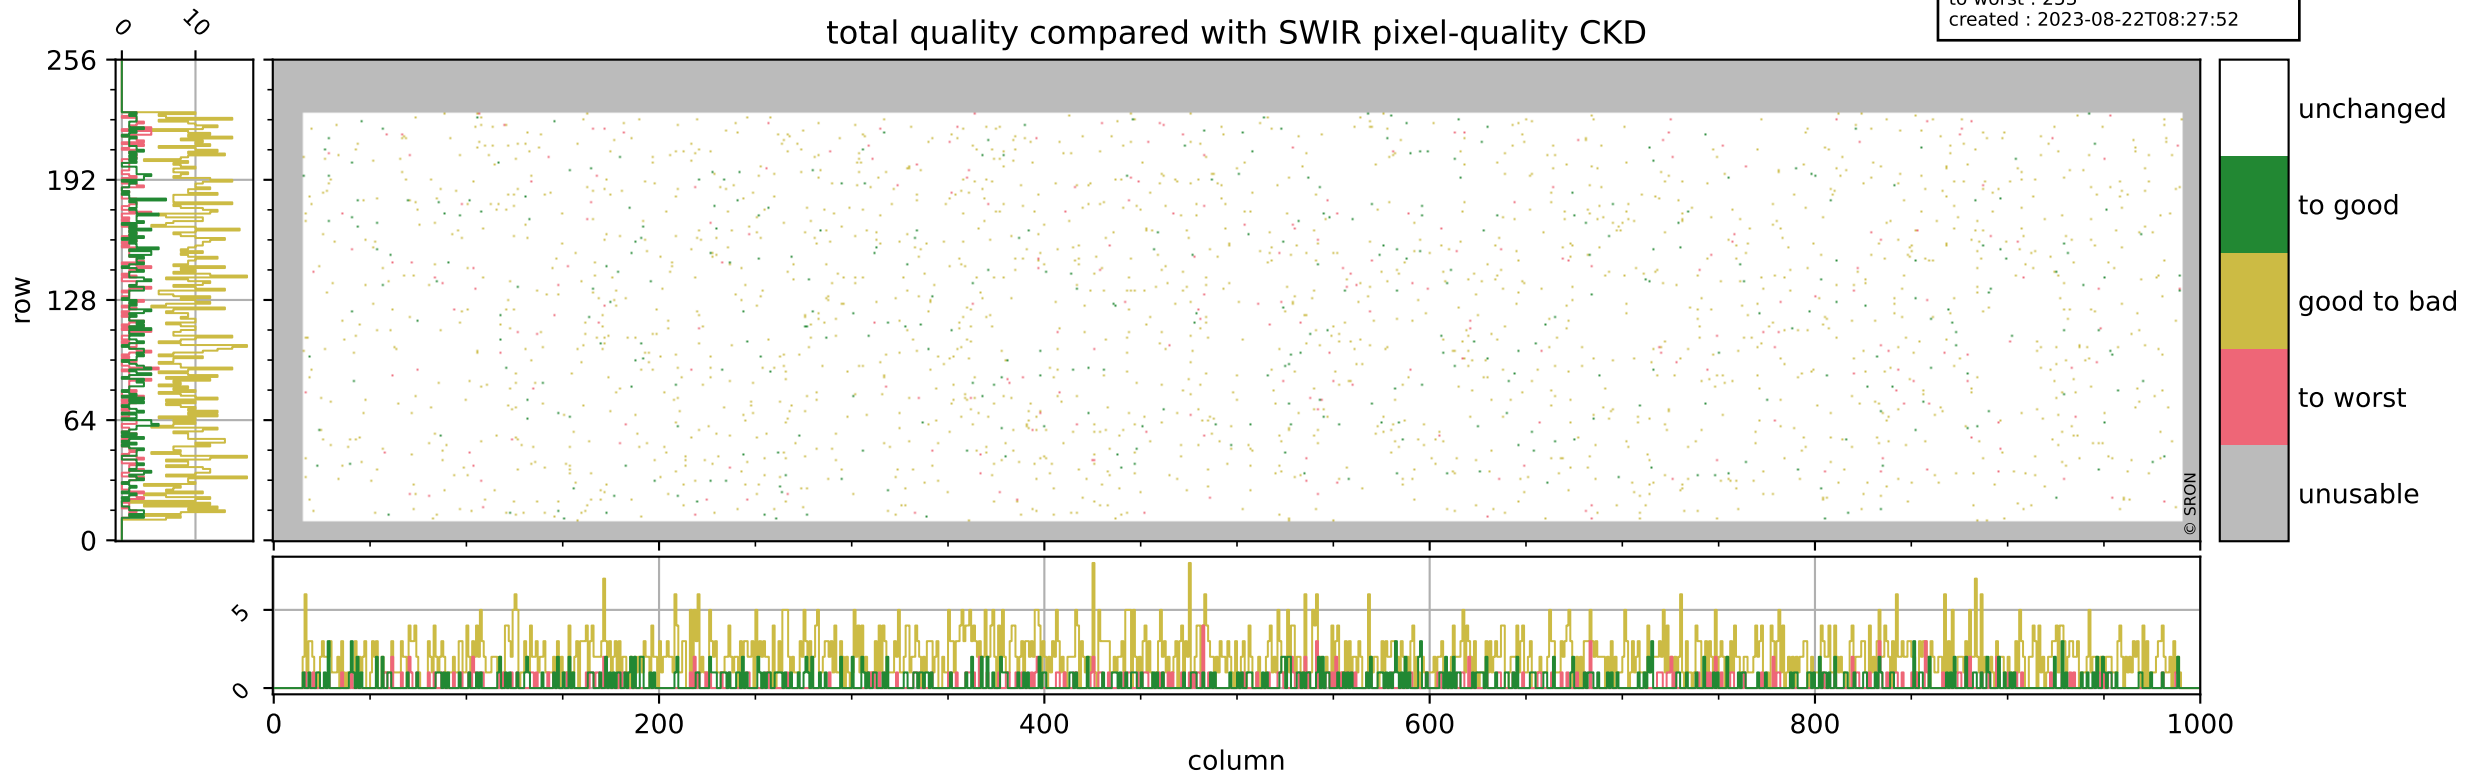

Tropomi SWIR pixel quality (official)

orbits : 20 in [20902, 20947]
coverage : 2021-10-25 / 2021-10-28
bad (quality < 0.8) : 294
worst (quality < 0.1) : 114
created : 2023-08-22T08:27:52

pixel-quality map (dark)

Tropomi SWIR pixel quality (official)

orbits : 20 in [20902, 20947]
coverage : 2021-10-25 / 2021-10-28
bad (quality < 0.8) : 3617
worst (quality < 0.1) : 381
created : 2023-08-22T08:27:52

pixel-quality map (noise average)

Tropomi SWIR pixel quality (official)

orbits : 20 in [20902, 20947]
coverage : 2021-10-25 / 2021-10-28
to good : 371
good to bad : 1734
to worst : 253
created : 2023-08-22T08:27:52

total quality compared with SWIR pixel-quality CKD

Tropomi SWIR pixel quality (official)

orbits : 20 in [20902, 20947]
coverage : 2021-10-25 / 2021-10-28
created : 2023-08-22T08:27:52

Histograms of pixel-quality

Tropomi SWIR pixel quality (official) ground-tracks of Sentinel-5P