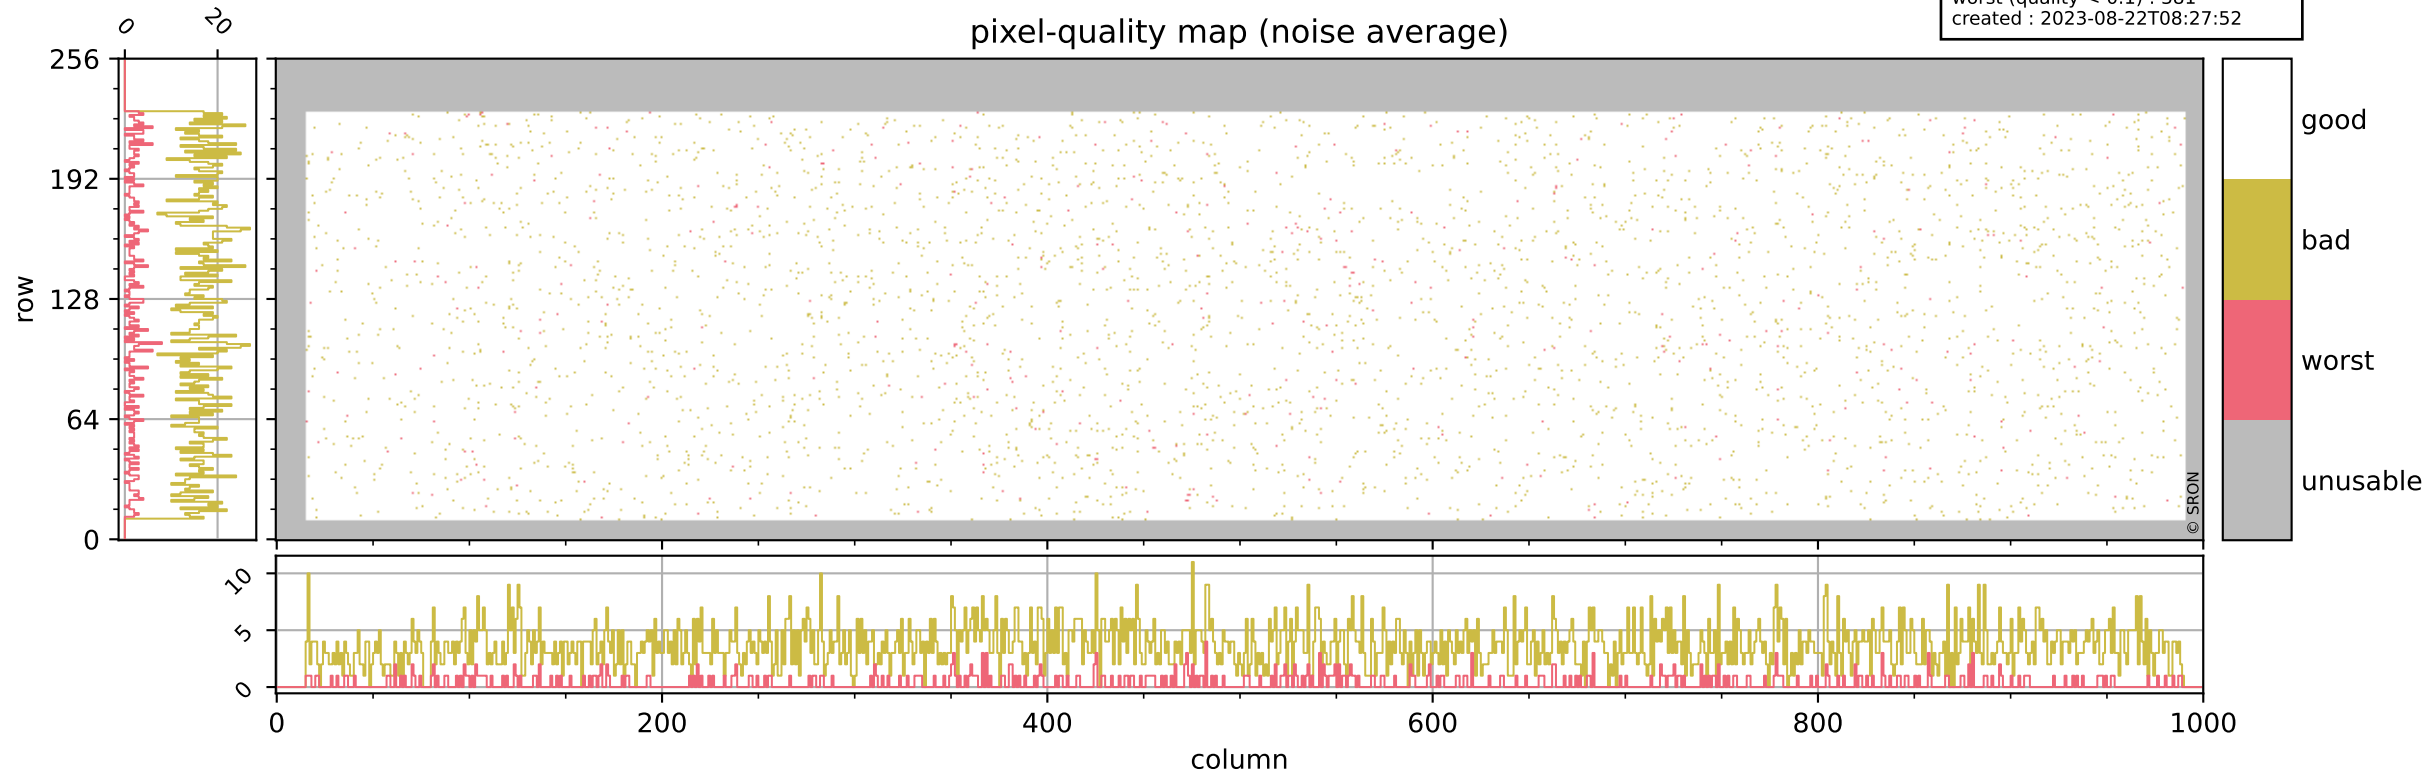

Tropomi SWIR pixel quality (official)

orbits : 20 in [20902, 20947]
coverage : 2021-10-25 / 2021-10-28
bad (quality < 0.8) : 294
worst (quality < 0.1) : 114
created : 2023-08-22T08:27:52

pixel-quality map (dark)

Tropomi SWIR pixel quality (official)

orbits : 20 in [20902, 20947]
coverage : 2021-10-25 / 2021-10-28
bad (quality < 0.8) : 3617
worst (quality < 0.1) : 381
created : 2023-08-22T08:27:52

pixel-quality map (noise average)

Tropomi SWIR pixel quality (official)

orbits : 20 in [20902, 20947]
coverage : 2021-10-25 / 2021-10-28
to good : 371
good to bad : 1734
to worst : 253
created : 2023-08-22T08:27:52

total quality compared with SWIR pixel-quality CKD

Tropomi SWIR pixel quality (official)

orbits : 20 in [20902, 20947]
coverage : 2021-10-25 / 2021-10-28
created : 2023-08-22T08:27:52

Histograms of pixel-quality

Tropomi SWIR pixel quality (official) ground-tracks of Sentinel-5P