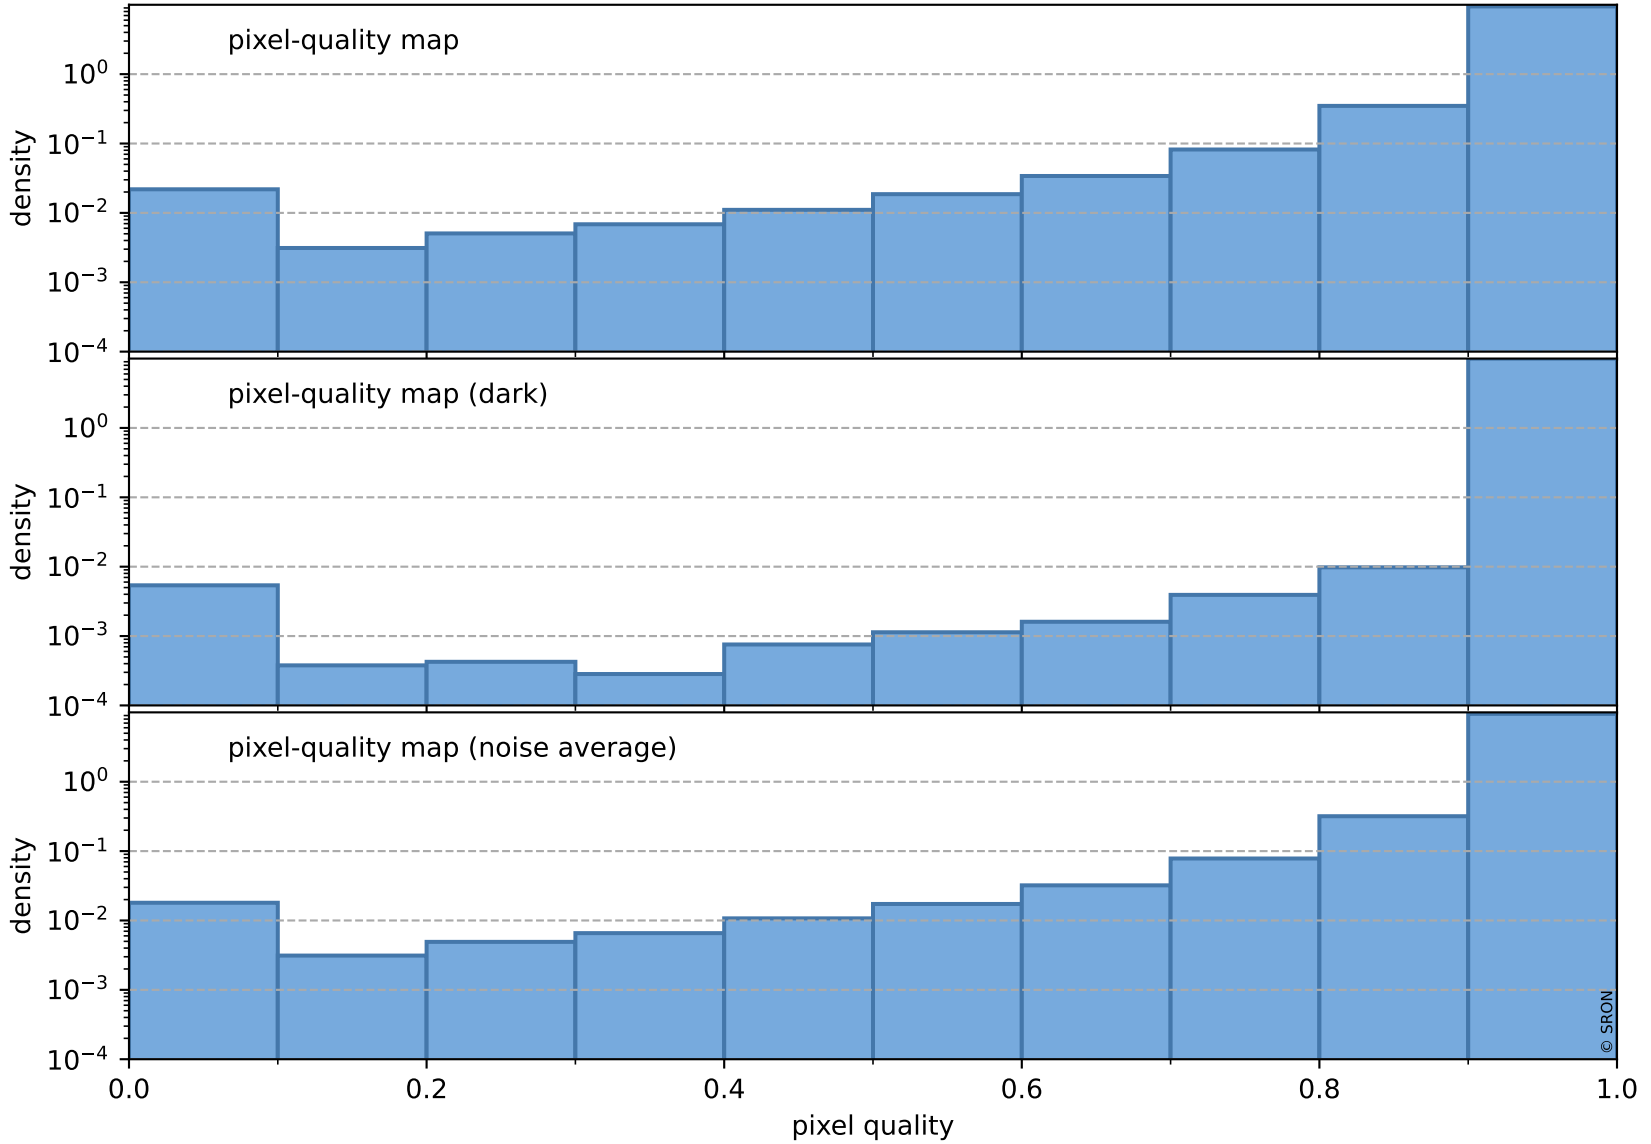

Tropomi SWIR pixel quality (official)

orbits : 20 in [20902, 20947]
coverage : 2021-10-25 / 2021-10-28
to good : 371
good to bad : 1734
to worst : 253
created : 2023-08-22T08:27:52

total quality compared with SWIR pixel-quality CKD

Tropomi SWIR pixel quality (official)

orbits : 20 in [20902, 20947]
coverage : 2021-10-25 / 2021-10-28
created : 2023-08-22T08:27:52

Histograms of pixel-quality

Tropomi SWIR pixel quality (official) ground-tracks of Sentinel-5P

orbits : 20 in [20902, 20947]
coverage : 2021-10-25 / 2021-10-28
created : 2023-08-22T08:27:53

Tropomi SWIR pixel quality (official)

orbits : [2827, 20947]
coverage : 2018-04-30 / 2021-10-28
created : 2023-08-22T08:27:53