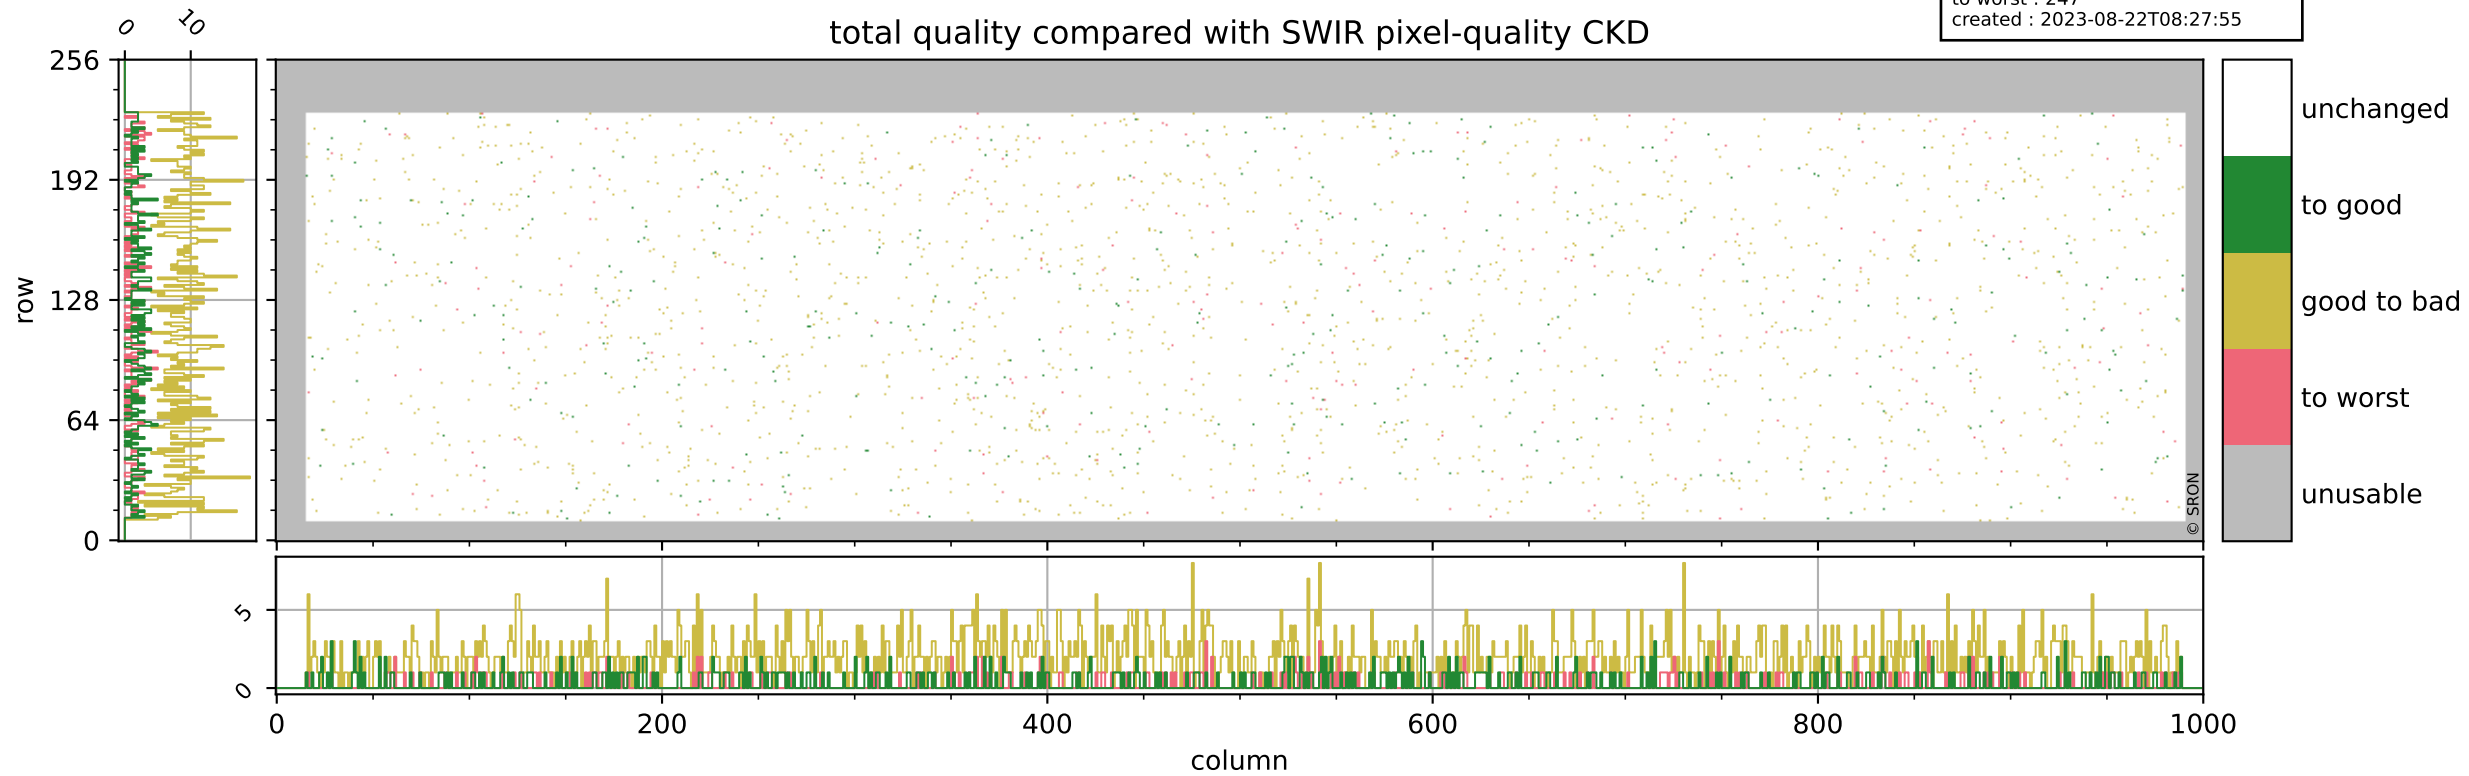

Tropomi SWIR pixel quality (official)

orbits : 19 in [20917, 20962]
coverage : 2021-10-26 / 2021-10-29
bad (quality < 0.8) : 3561
worst (quality < 0.1) : 379
created : 2023-08-22T08:27:54

pixel-quality map (noise average)

Tropomi SWIR pixel quality (official)

orbits : 19 in [20917, 20962]
coverage : 2021-10-26 / 2021-10-29
to good : 377
good to bad : 1694
to worst : 247
created : 2023-08-22T08:27:55

total quality compared with SWIR pixel-quality CKD

Tropomi SWIR pixel quality (official)

orbits : 19 in [20917, 20962]
coverage : 2021-10-26 / 2021-10-29
created : 2023-08-22T08:27:55

Histograms of pixel-quality

Tropomi SWIR pixel quality (official) ground-tracks of Sentinel-5P

orbits : 19 in [20917, 20962]
coverage : 2021-10-26 / 2021-10-29
created : 2023-08-22T08:27:55

Tropomi SWIR pixel quality (official)

orbits : [2827, 20962]
coverage : 2018-04-30 / 2021-10-29
created : 2023-08-22T08:27:55