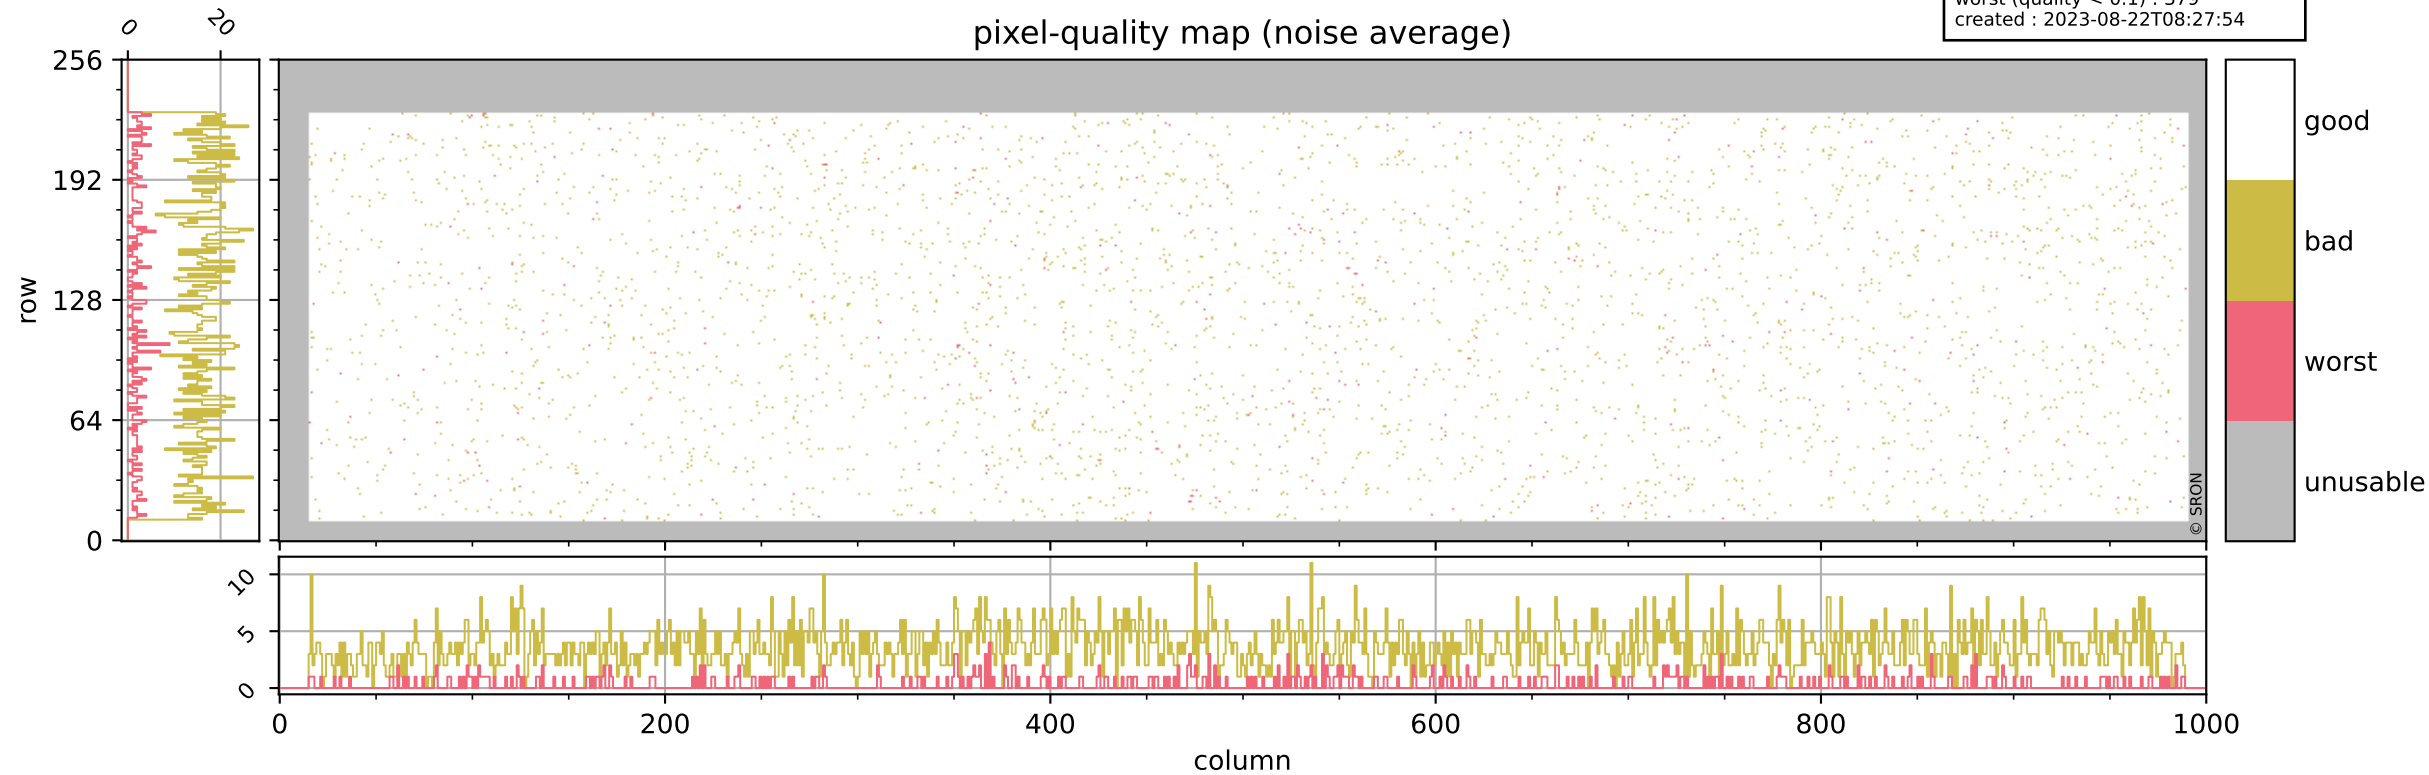

Tropomi SWIR pixel quality (official)

orbits : 19 in [20917, 20962]
coverage : 2021-10-26 / 2021-10-29
bad (quality < 0.8) : 293
worst (quality < 0.1) : 113
created : 2023-08-22T08:27:54

pixel-quality map (dark)

Tropomi SWIR pixel quality (official)

orbits : 19 in [20917, 20962]
coverage : 2021-10-26 / 2021-10-29
bad (quality < 0.8) : 3561
worst (quality < 0.1) : 379
created : 2023-08-22T08:27:54

pixel-quality map (noise average)

Tropomi SWIR pixel quality (official)

orbits : 19 in [20917, 20962]
coverage : 2021-10-26 / 2021-10-29
to good : 377
good to bad : 1694
to worst : 247
created : 2023-08-22T08:27:55

total quality compared with SWIR pixel-quality CKD

Tropomi SWIR pixel quality (official)

orbits : 19 in [20917, 20962]
coverage : 2021-10-26 / 2021-10-29
created : 2023-08-22T08:27:55

Histograms of pixel-quality

Tropomi SWIR pixel quality (official) ground-tracks of Sentinel-5P