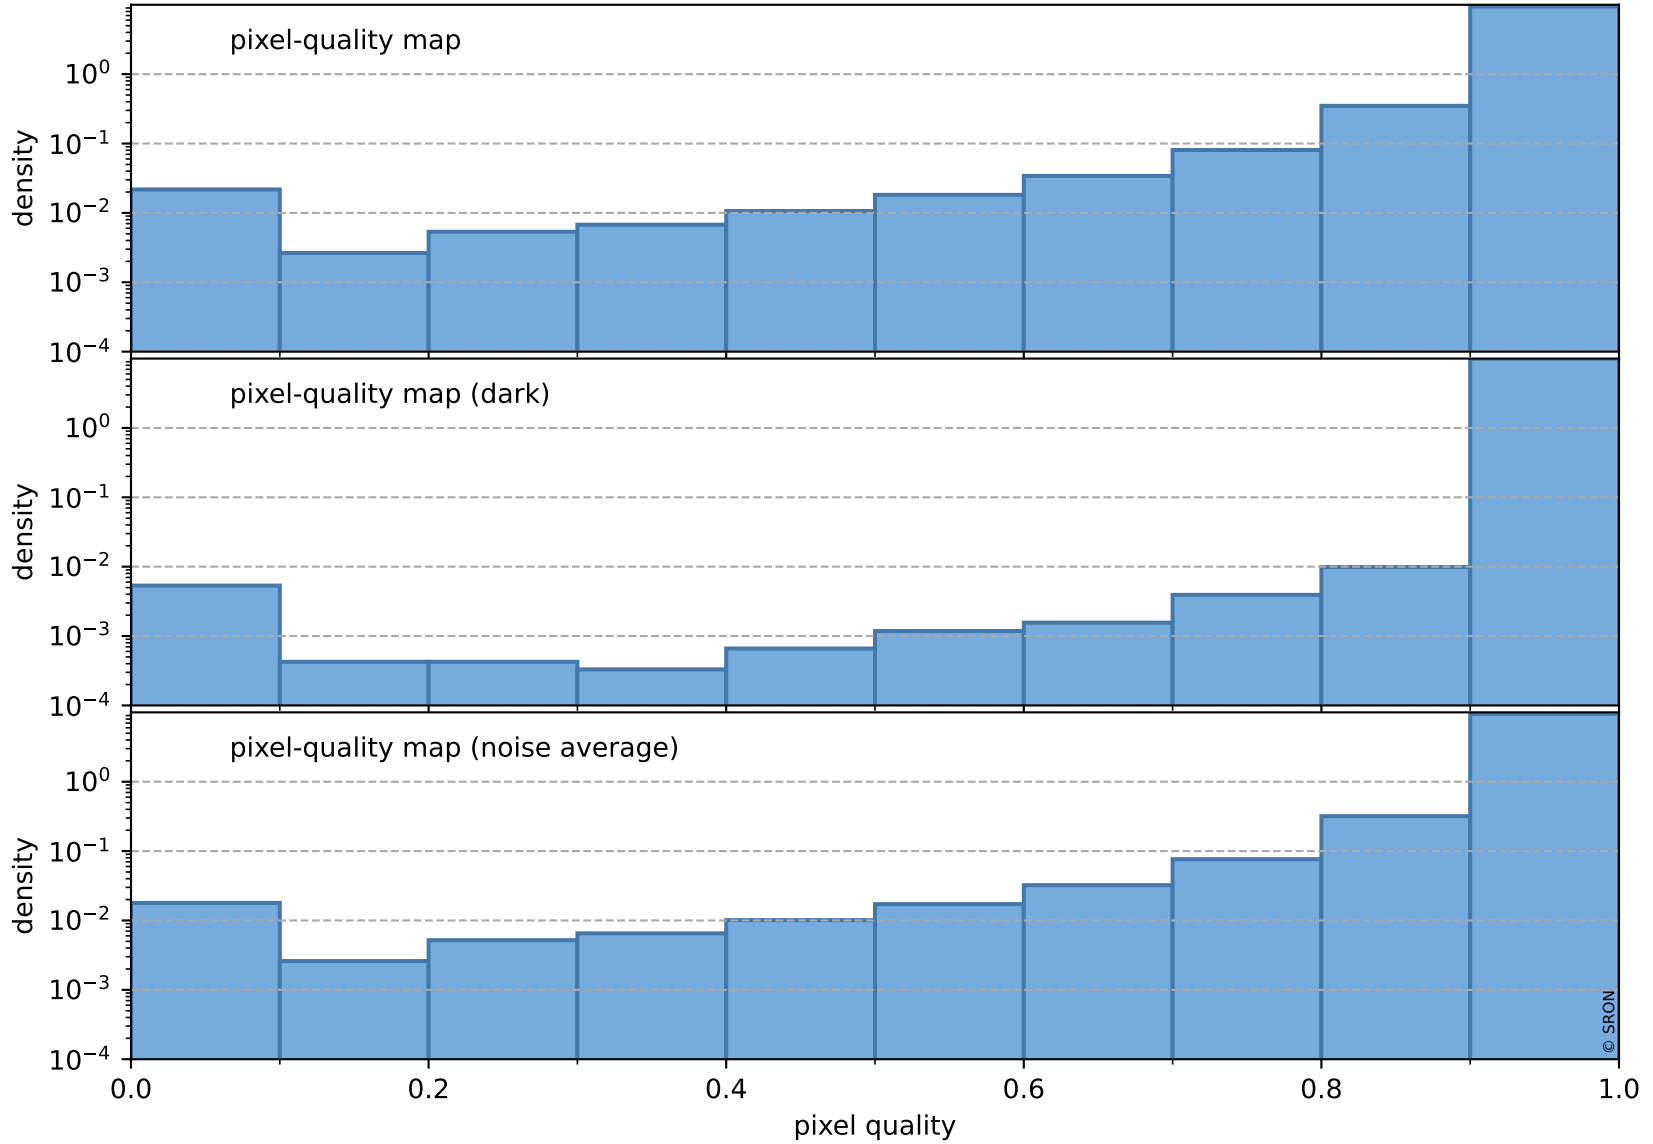

Tropomi SWIR pixel quality (official)

orbits : 19 in [20917, 20962]
coverage : 2021-10-26 / 2021-10-29
to good : 377
good to bad : 1694
to worst : 247
created : 2023-08-22T08:27:55

total quality compared with SWIR pixel-quality CKD

Tropomi SWIR pixel quality (official)

orbits : 19 in [20917, 20962]
coverage : 2021-10-26 / 2021-10-29
created : 2023-08-22T08:27:55

Histograms of pixel-quality

Tropomi SWIR pixel quality (official) ground-tracks of Sentinel-5P

orbits : 19 in [20917, 20962]
coverage : 2021-10-26 / 2021-10-29
created : 2023-08-22T08:27:55

Tropomi SWIR pixel quality (official)

orbits : [2827, 20962]
coverage : 2018-04-30 / 2021-10-29
created : 2023-08-22T08:27:55