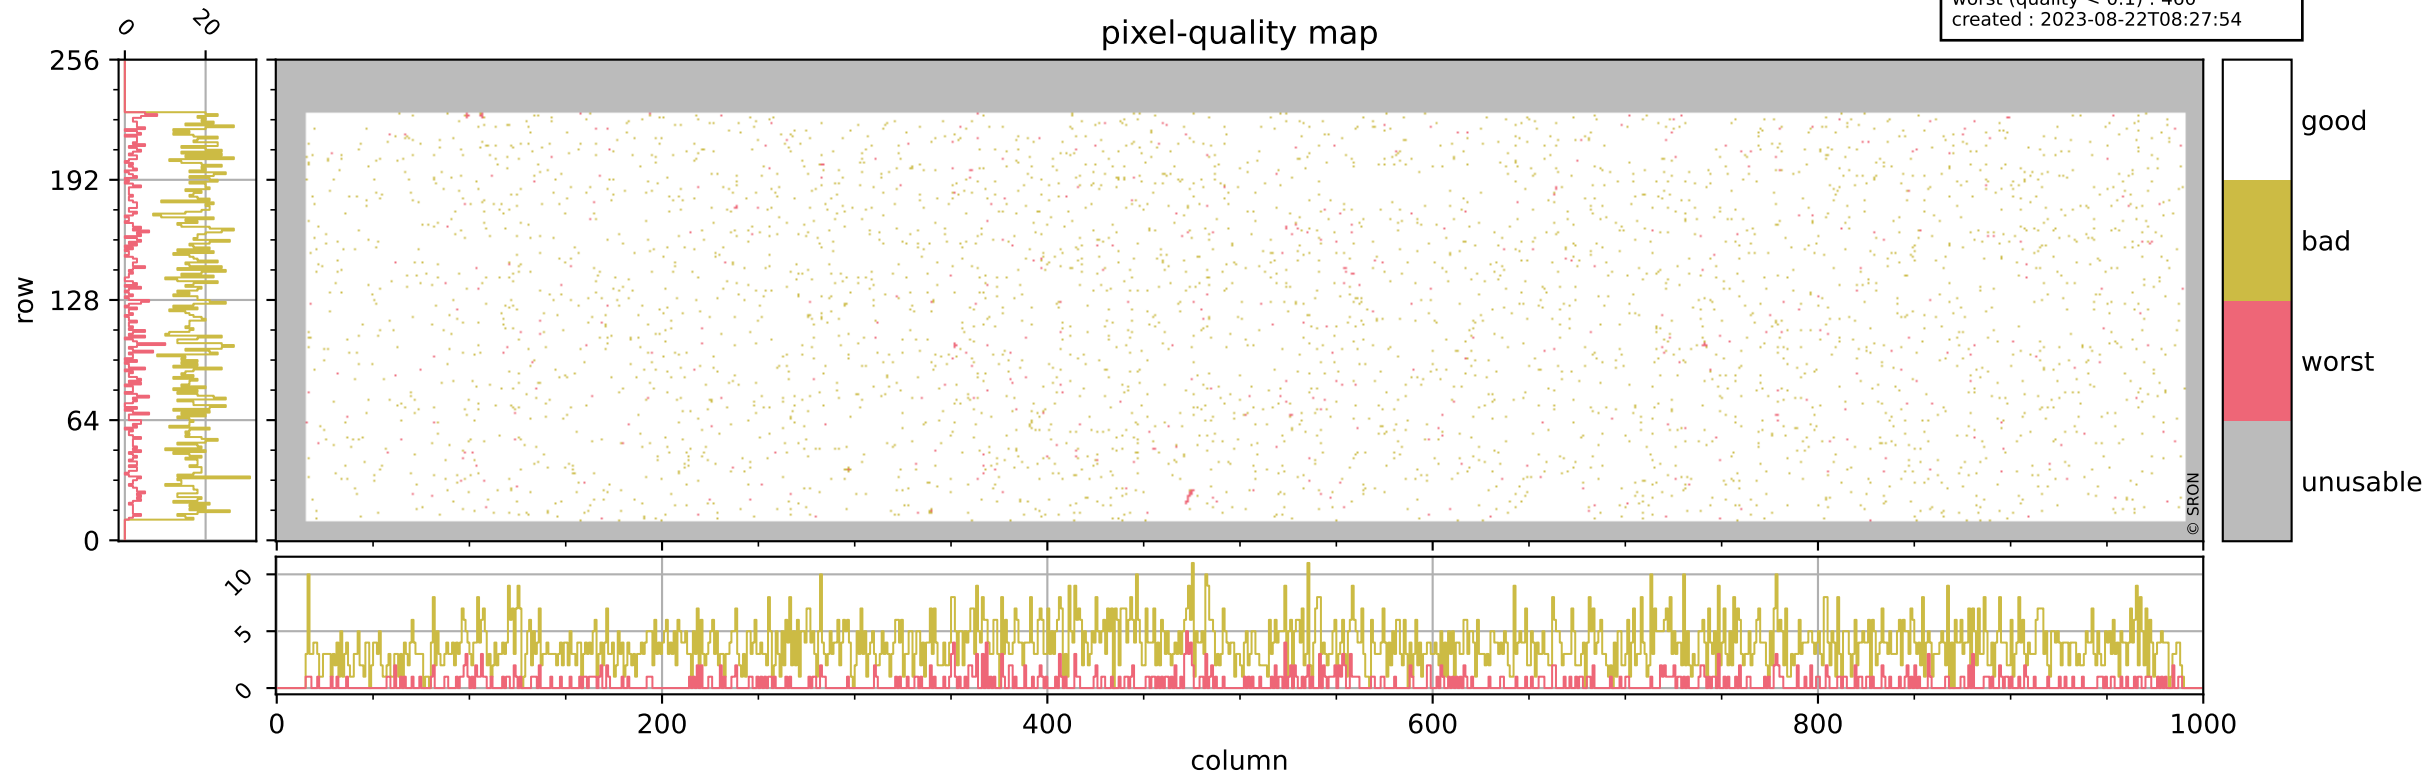

Tropomi SWIR pixel quality (official)

orbits : 19 in [20917, 20962]
coverage : 2021-10-26 / 2021-10-29
bad (quality < 0.8) : 3810
worst (quality < 0.1) : 460
created : 2023-08-22T08:27:54

pixel-quality map

Tropomi SWIR pixel quality (official)

orbits : 19 in [20917, 20962]
coverage : 2021-10-26 / 2021-10-29
bad (quality < 0.8) : 293
worst (quality < 0.1) : 113
created : 2023-08-22T08:27:54

pixel-quality map (dark)

Tropomi SWIR pixel quality (official)

orbits : 19 in [20917, 20962]
coverage : 2021-10-26 / 2021-10-29
bad (quality < 0.8) : 3561
worst (quality < 0.1) : 379
created : 2023-08-22T08:27:54

pixel-quality map (noise average)

Tropomi SWIR pixel quality (official)

orbits : 19 in [20917, 20962]
coverage : 2021-10-26 / 2021-10-29
created : 2023-08-22T08:27:55

Histograms of pixel-quality

Tropomi SWIR pixel quality (official) ground-tracks of Sentinel-5P