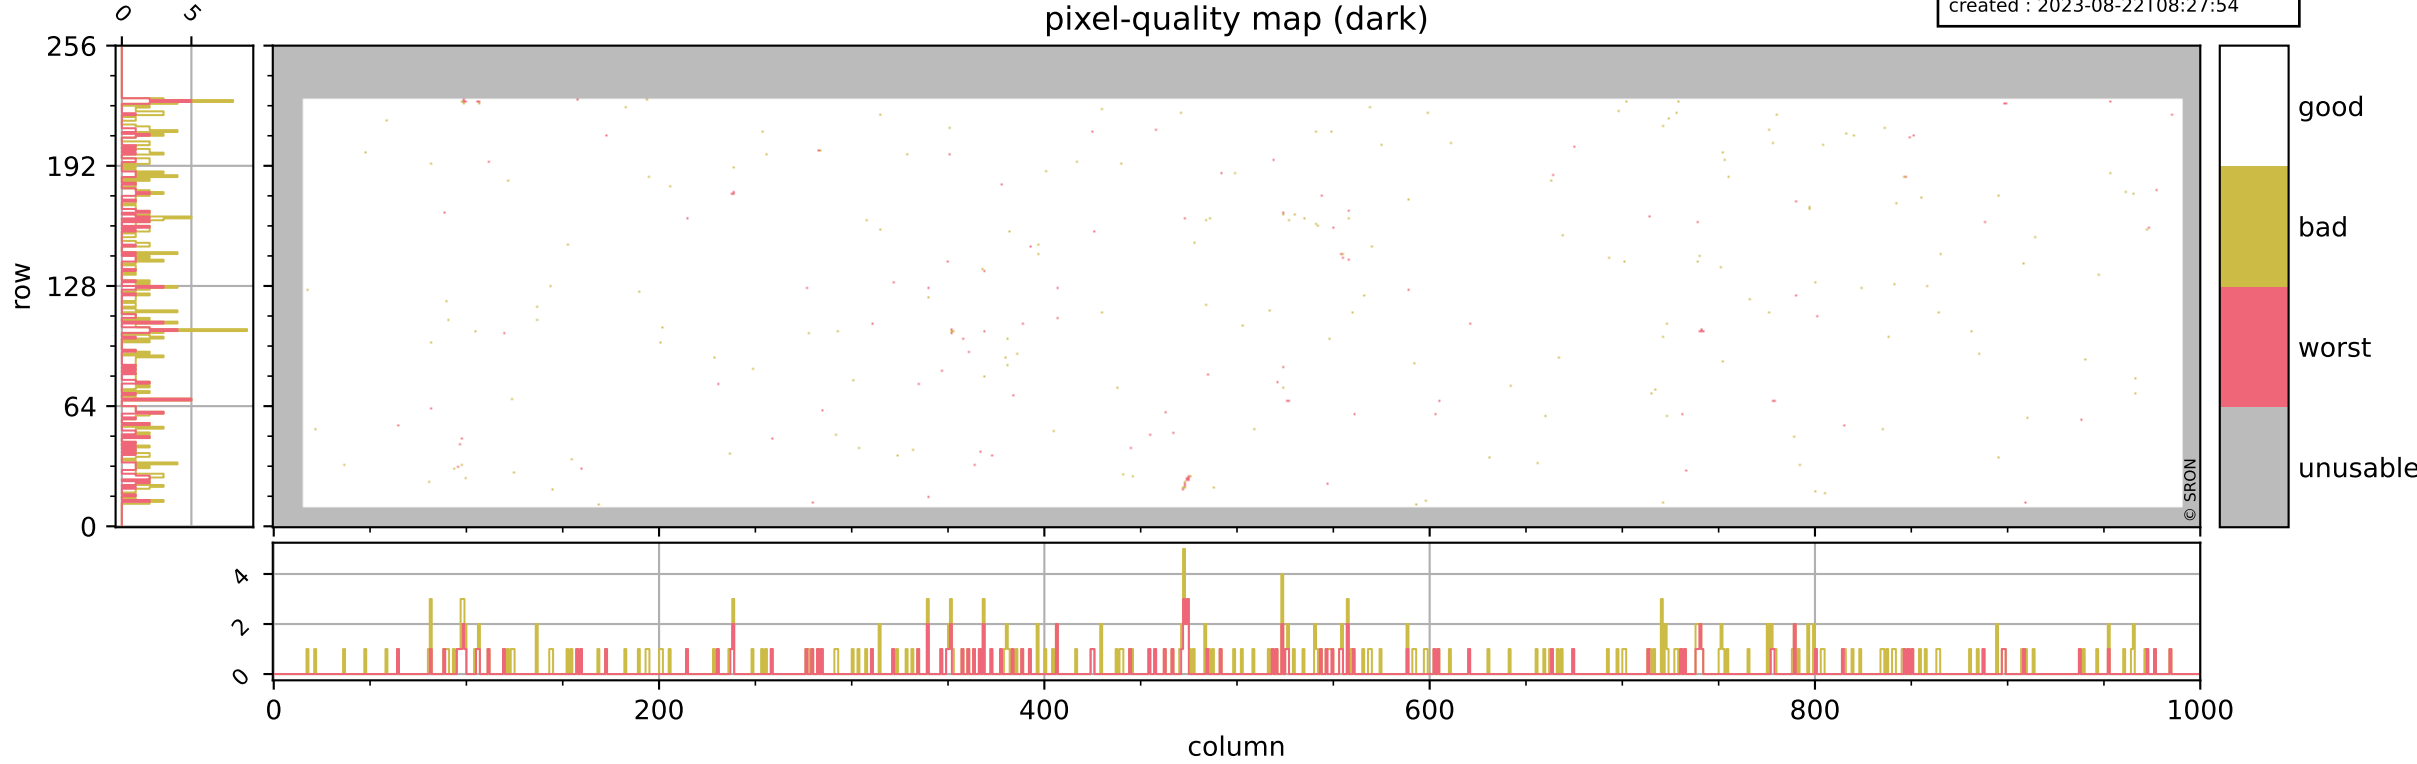

Tropomi SWIR pixel quality (official)

orbits : 19 in [20917, 20962]
coverage : 2021-10-26 / 2021-10-29
bad (quality < 0.8) : 3810
worst (quality < 0.1) : 460
created : 2023-08-22T08:27:54

pixel-quality map

Tropomi SWIR pixel quality (official)

orbits : 19 in [20917, 20962]
coverage : 2021-10-26 / 2021-10-29
bad (quality < 0.8) : 293
worst (quality < 0.1) : 113
created : 2023-08-22T08:27:54

pixel-quality map (dark)

Tropomi SWIR pixel quality (official)

orbits : 19 in [20917, 20962]
coverage : 2021-10-26 / 2021-10-29
bad (quality < 0.8) : 3561
worst (quality < 0.1) : 379
created : 2023-08-22T08:27:54

pixel-quality map (noise average)

Tropomi SWIR pixel quality (official)

orbits : 19 in [20917, 20962]
coverage : 2021-10-26 / 2021-10-29
created : 2023-08-22T08:27:55

Histograms of pixel-quality

Tropomi SWIR pixel quality (official) ground-tracks of Sentinel-5P