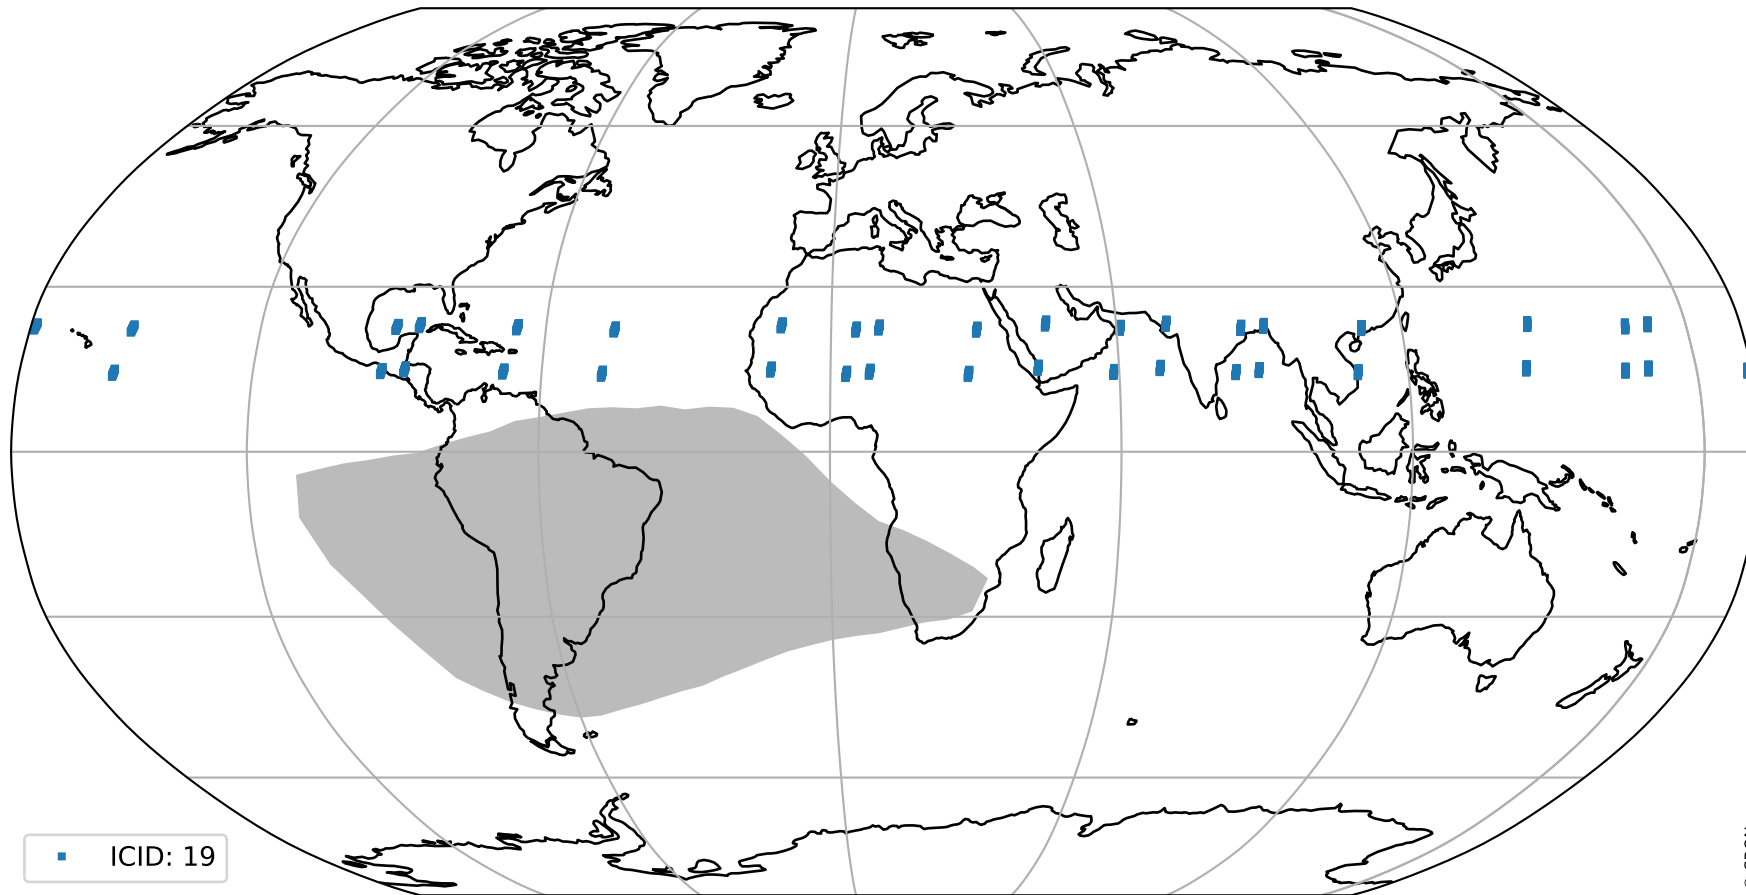

Tropomi SWIR pixel quality (official)

orbits : 19 in [20917, 20962]
coverage : 2021-10-26 / 2021-10-29
to good : 377
good to bad : 1694
to worst : 247
created : 2023-08-22T08:27:55

total quality compared with SWIR pixel-quality CKD

Tropomi SWIR pixel quality (official)

orbits : 19 in [20917, 20962]
coverage : 2021-10-26 / 2021-10-29
created : 2023-08-22T08:27:55

Histograms of pixel-quality

Tropomi SWIR pixel quality (official) ground-tracks of Sentinel-5P

orbits : 19 in [20917, 20962]
coverage : 2021-10-26 / 2021-10-29
created : 2023-08-22T08:27:55

Tropomi SWIR pixel quality (official)

orbits : [2827, 20962]
coverage : 2018-04-30 / 2021-10-29
created : 2023-08-22T08:27:55