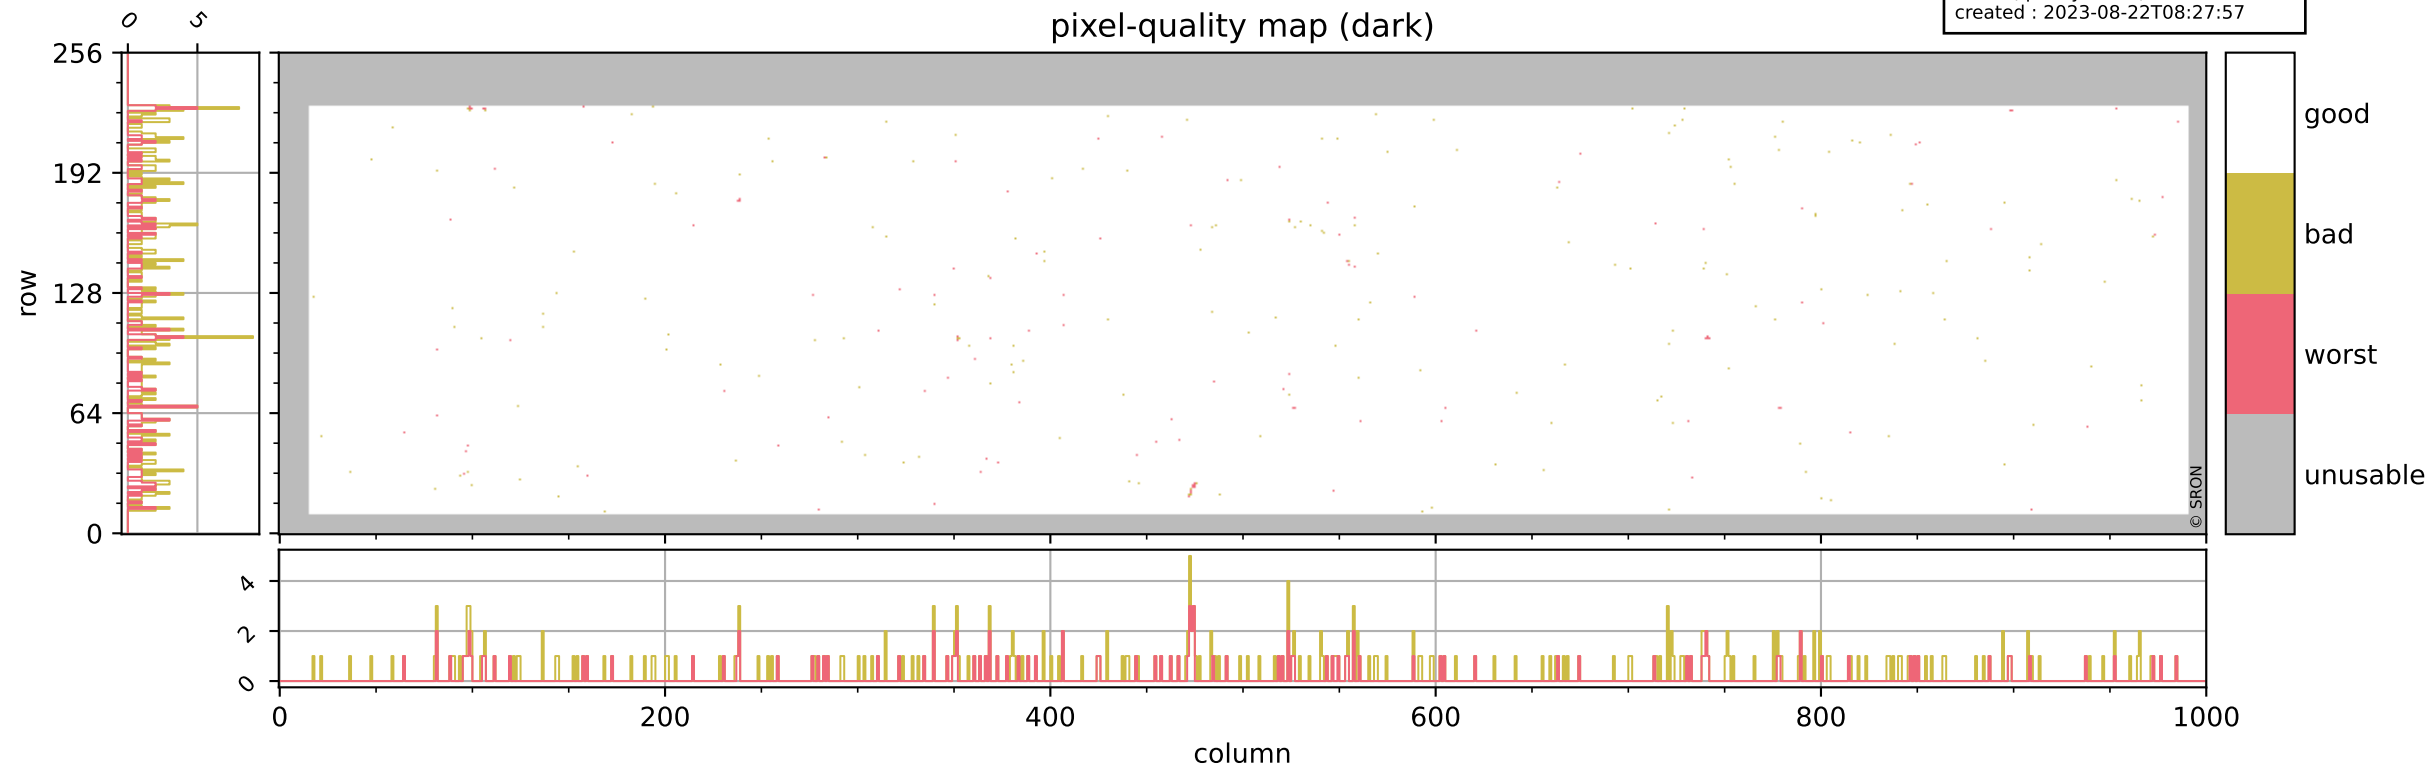

Tropomi SWIR pixel quality (official)

orbits : 20 in [20932, 20977]
coverage : 2021-10-27 / 2021-10-30
bad (quality < 0.8) : 3820
worst (quality < 0.1) : 464
created : 2023-08-22T08:27:56

pixel-quality map

Tropomi SWIR pixel quality (official)

orbits : 20 in [20932, 20977]
coverage : 2021-10-27 / 2021-10-30
bad (quality < 0.8) : 294
worst (quality < 0.1) : 113
created : 2023-08-22T08:27:57

Tropomi SWIR pixel quality (official)

orbits : 20 in [20932, 20977]
coverage : 2021-10-27 / 2021-10-30
bad (quality < 0.8) : 3572
worst (quality < 0.1) : 381
created : 2023-08-22T08:27:57

pixel-quality map (noise average)

Tropomi SWIR pixel quality (official)

orbits : 20 in [20932, 20977]
coverage : 2021-10-27 / 2021-10-30
to good : 381
good to bad : 1703
to worst : 250
created : 2023-08-22T08:27:57

total quality compared with SWIR pixel-quality CKD

Tropomi SWIR pixel quality (official)