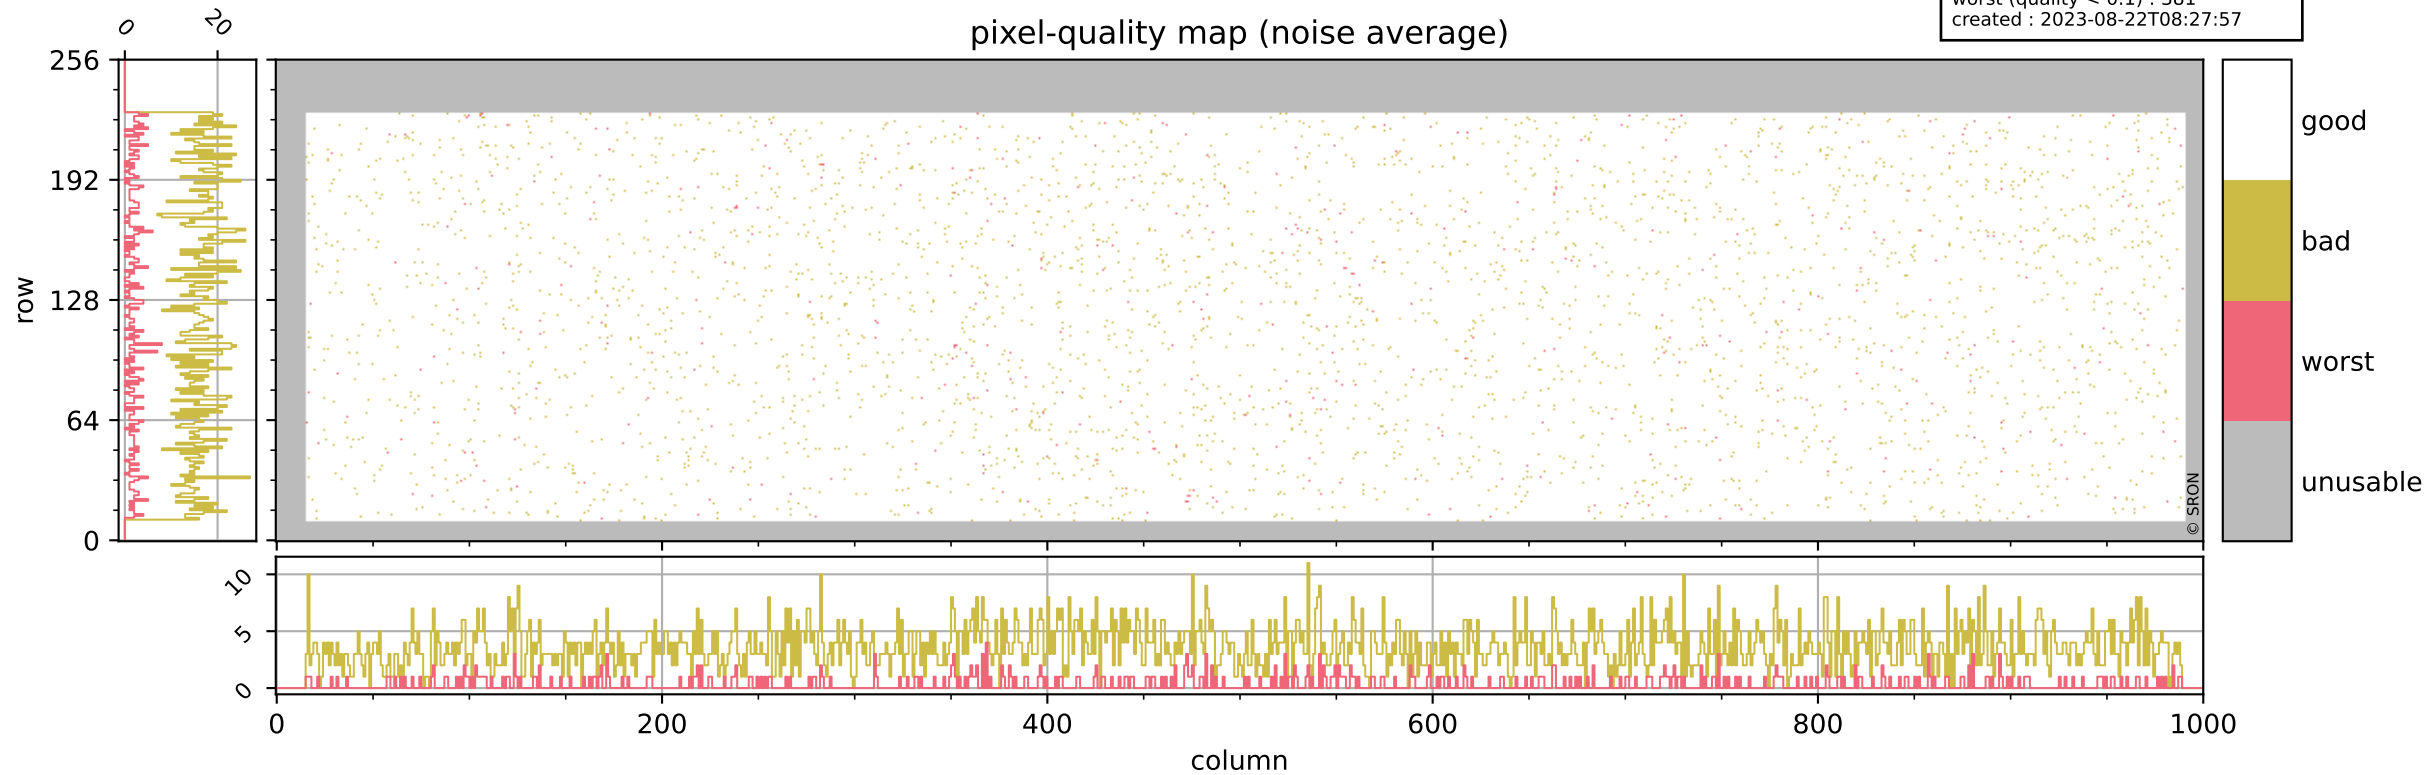

Tropomi SWIR pixel quality (official)

orbits : 20 in [20932, 20977]
coverage : 2021-10-27 / 2021-10-30
bad (quality < 0.8) : 294
worst (quality < 0.1) : 113
created : 2023-08-22T08:27:57

Tropomi SWIR pixel quality (official)

orbits : 20 in [20932, 20977]
coverage : 2021-10-27 / 2021-10-30
bad (quality < 0.8) : 3572
worst (quality < 0.1) : 381
created : 2023-08-22T08:27:57

pixel-quality map (noise average)

Tropomi SWIR pixel quality (official)

orbits : 20 in [20932, 20977]
coverage : 2021-10-27 / 2021-10-30
to good : 381
good to bad : 1703
to worst : 250
created : 2023-08-22T08:27:57

total quality compared with SWIR pixel-quality CKD

Tropomi SWIR pixel quality (official)

orbits : 20 in [20932, 20977]
coverage : 2021-10-27 / 2021-10-30
created : 2023-08-22T08:27:57

Histograms of pixel-quality

Tropomi SWIR pixel quality (official) ground-tracks of Sentinel-5P

orbits : 20 in [20932, 20977]
coverage : 2021-10-27 / 2021-10-30
created : 2023-08-22T08:27:58