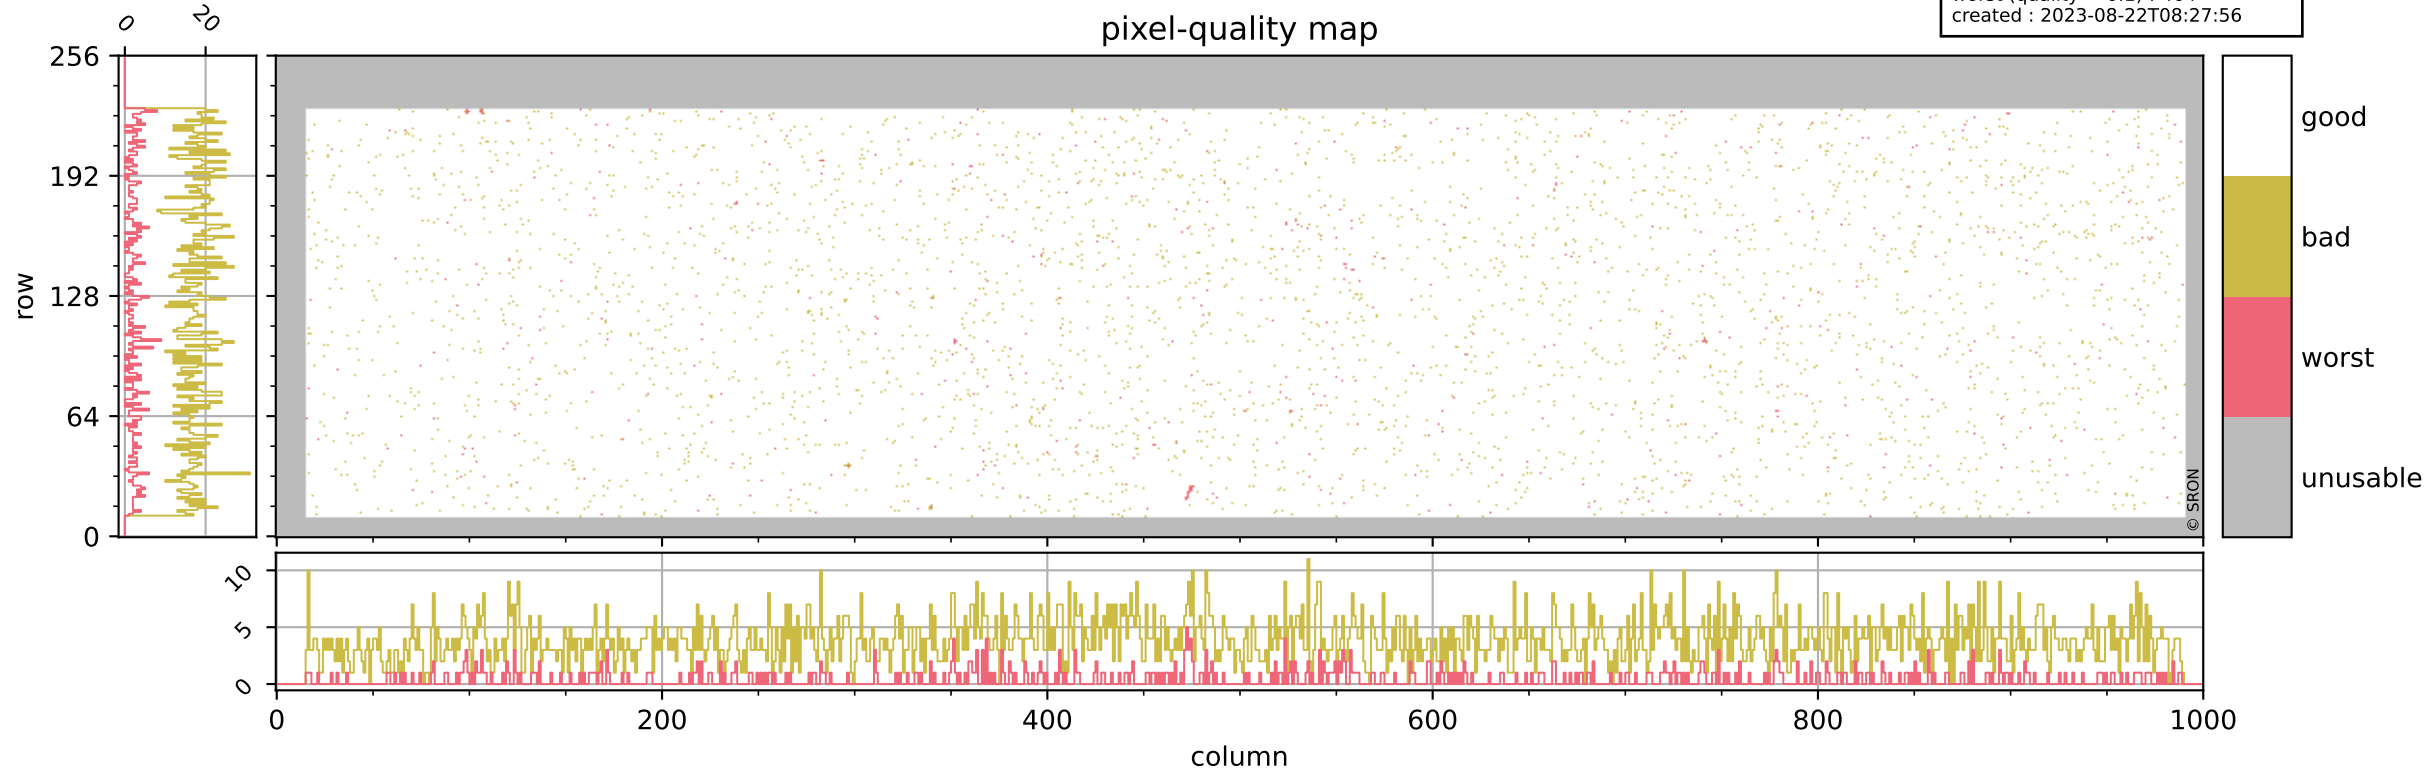

Tropomi SWIR pixel quality (official)

orbits : 20 in [20932, 20977]
coverage : 2021-10-27 / 2021-10-30
bad (quality < 0.8) : 3820
worst (quality < 0.1) : 464
created : 2023-08-22T08:27:56

pixel-quality map

Tropomi SWIR pixel quality (official)

orbits : 20 in [20932, 20977]
coverage : 2021-10-27 / 2021-10-30
bad (quality < 0.8) : 294
worst (quality < 0.1) : 113
created : 2023-08-22T08:27:57

Tropomi SWIR pixel quality (official)

orbits : 20 in [20932, 20977]
coverage : 2021-10-27 / 2021-10-30
bad (quality < 0.8) : 3572
worst (quality < 0.1) : 381
created : 2023-08-22T08:27:57

pixel-quality map (noise average)

Tropomi SWIR pixel quality (official)

orbits : 20 in [20932, 20977]
coverage : 2021-10-27 / 2021-10-30
to good : 381
good to bad : 1703
to worst : 250
created : 2023-08-22T08:27:57

total quality compared with SWIR pixel-quality CKD

Tropomi SWIR pixel quality (official)