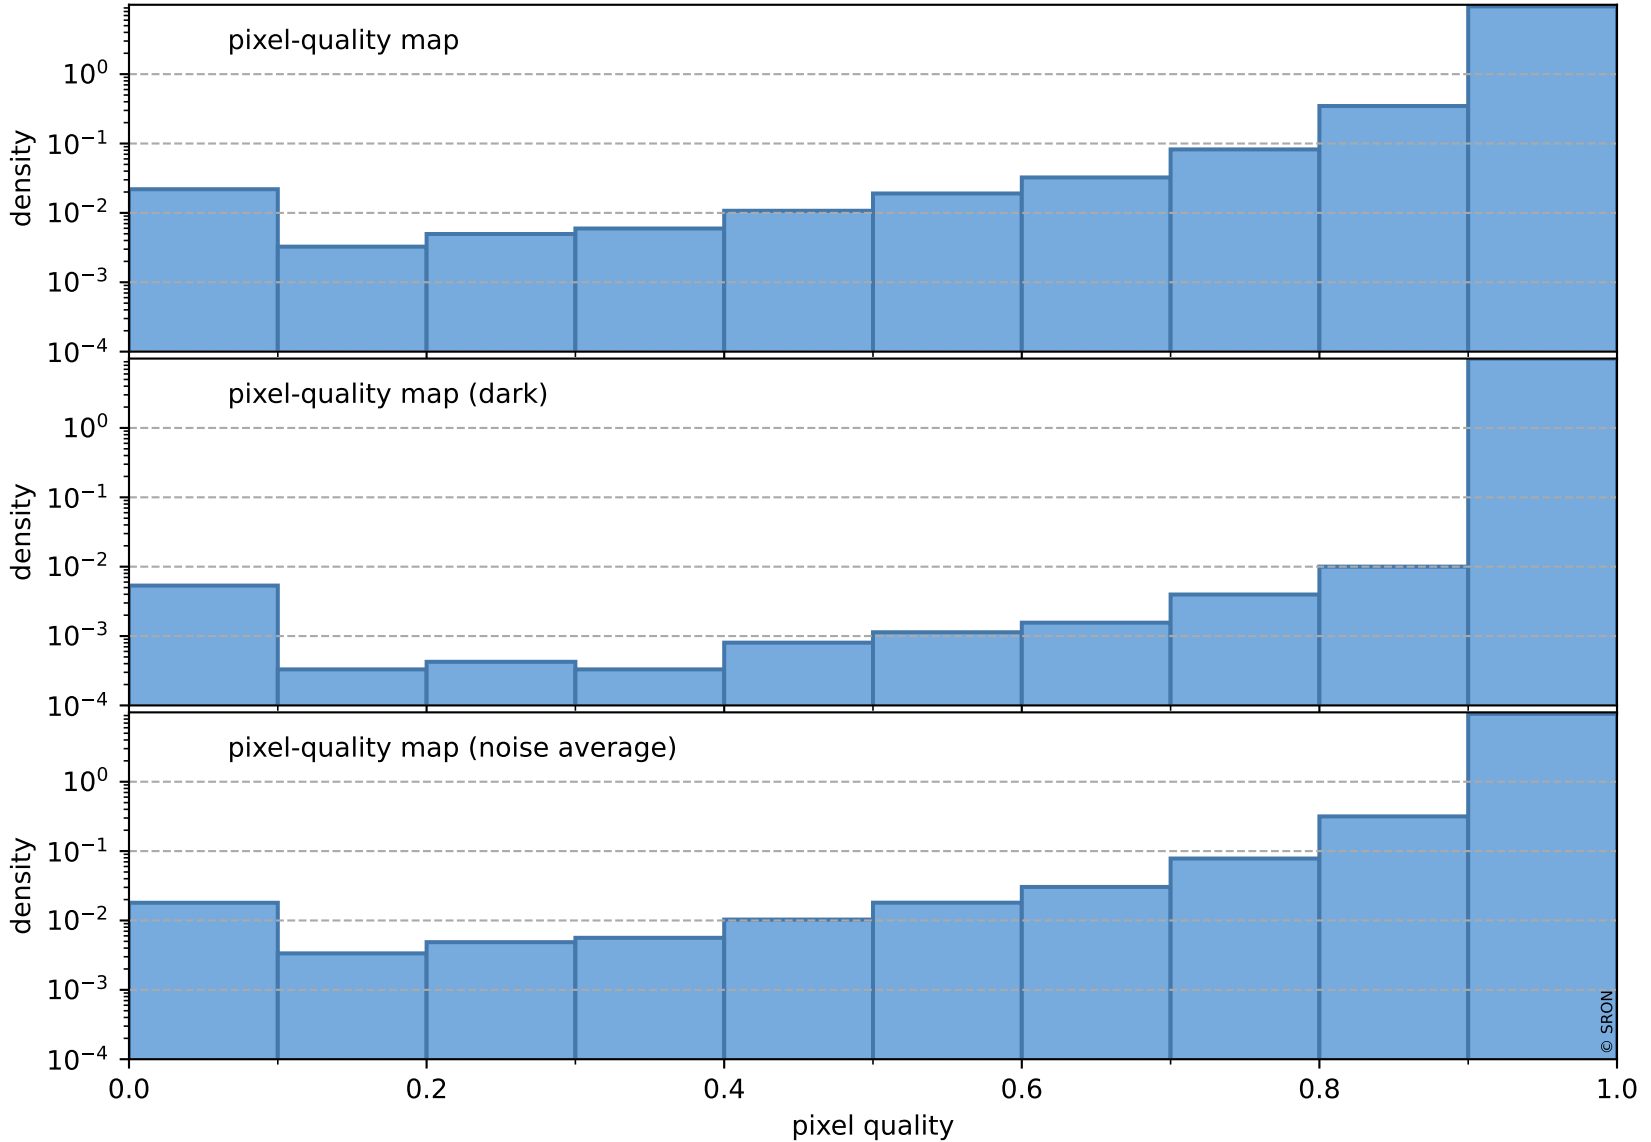

orbits : 20 in [20932, 20977]
coverage : 2021-10-27 / 2021-10-30
bad (quality < 0.8) : 3572
worst (quality < 0.1) : 381
created : 2023-08-22T08:27:57

pixel-quality map (noise average)

Tropomi SWIR pixel quality (official)

orbits : 20 in [20932, 20977]
coverage : 2021-10-27 / 2021-10-30
to good : 381
good to bad : 1703
to worst : 250
created : 2023-08-22T08:27:57

total quality compared with SWIR pixel-quality CKD

Tropomi SWIR pixel quality (official)

orbits : 20 in [20932, 20977]
coverage : 2021-10-27 / 2021-10-30
created : 2023-08-22T08:27:57

Histograms of pixel-quality

Tropomi SWIR pixel quality (official) ground-tracks of Sentinel-5P

orbits : 20 in [20932, 20977]
coverage : 2021-10-27 / 2021-10-30
created : 2023-08-22T08:27:58

Tropomi SWIR pixel quality (official)

orbits : [2827, 20977]
coverage : 2018-04-30 / 2021-10-30
created : 2023-08-22T08:27:58

trend of pixel quality & temperatures