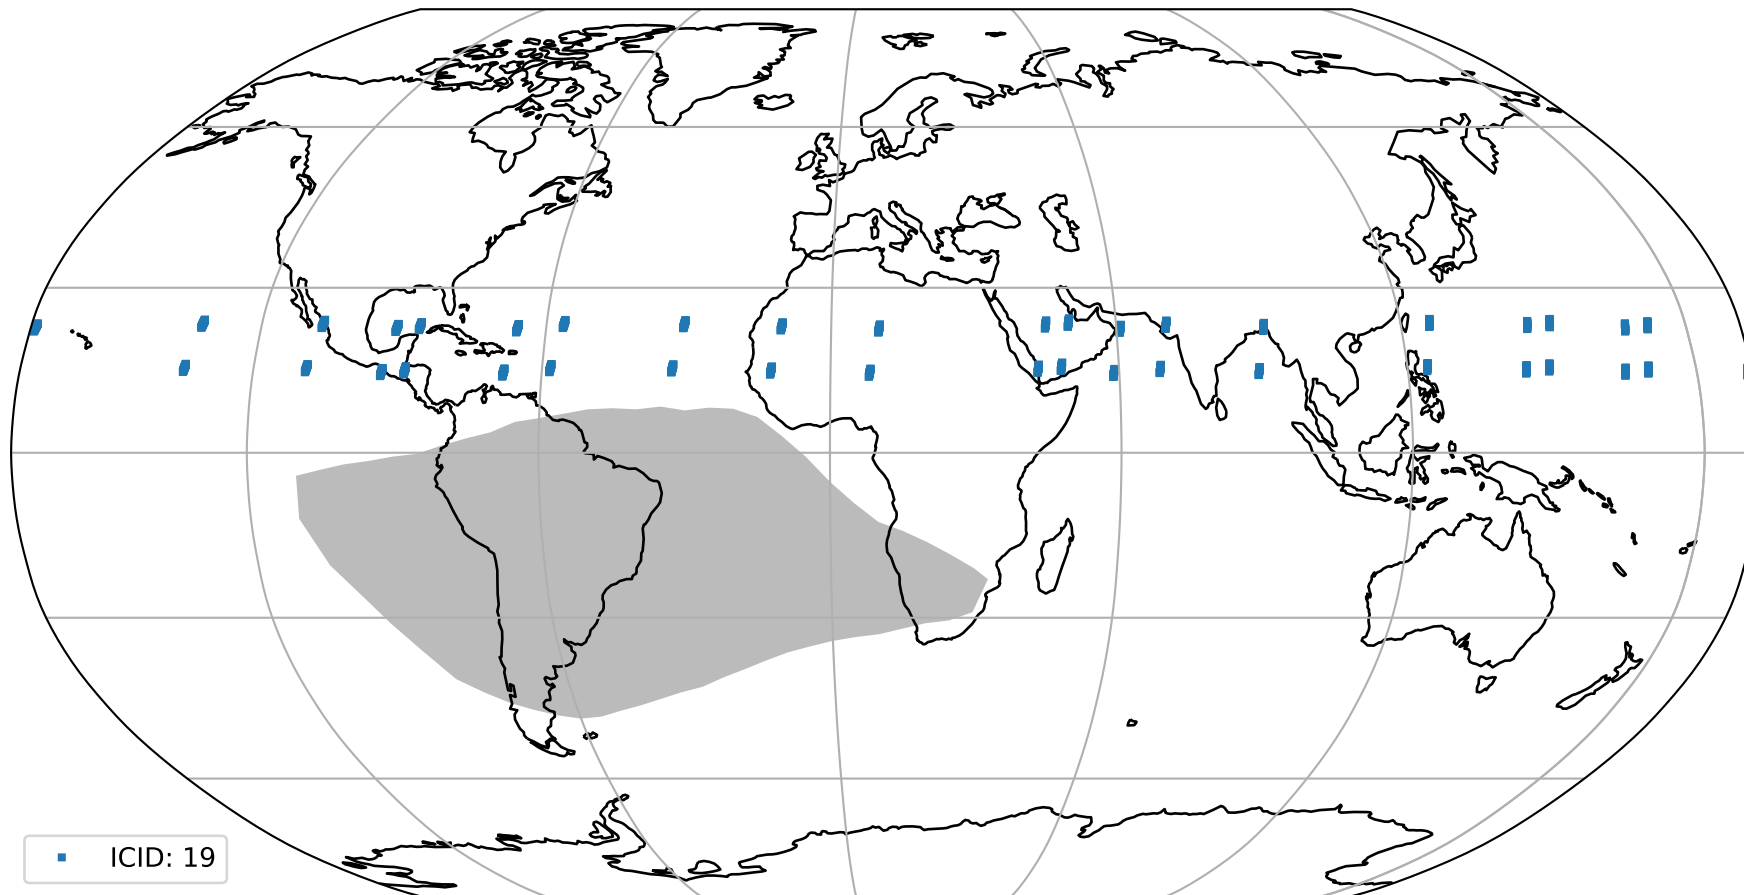

orbits : 20 in [20932, 20977]
coverage : 2021-10-27 / 2021-10-30
bad (quality < 0.8) : 3572
worst (quality < 0.1) : 381
created : 2023-08-22T08:27:57

pixel-quality map (noise average)

Tropomi SWIR pixel quality (official)

orbits : 20 in [20932, 20977]
coverage : 2021-10-27 / 2021-10-30
to good : 381
good to bad : 1703
to worst : 250
created : 2023-08-22T08:27:57

total quality compared with SWIR pixel-quality CKD

Tropomi SWIR pixel quality (official)

orbits : 20 in [20932, 20977]
coverage : 2021-10-27 / 2021-10-30
created : 2023-08-22T08:27:57

Histograms of pixel-quality

Tropomi SWIR pixel quality (official) ground-tracks of Sentinel-5P

orbits : 20 in [20932, 20977]
coverage : 2021-10-27 / 2021-10-30
created : 2023-08-22T08:27:58

Tropomi SWIR pixel quality (official)

orbits : [2827, 20977]
coverage : 2018-04-30 / 2021-10-30
created : 2023-08-22T08:27:58

trend of pixel quality & temperatures