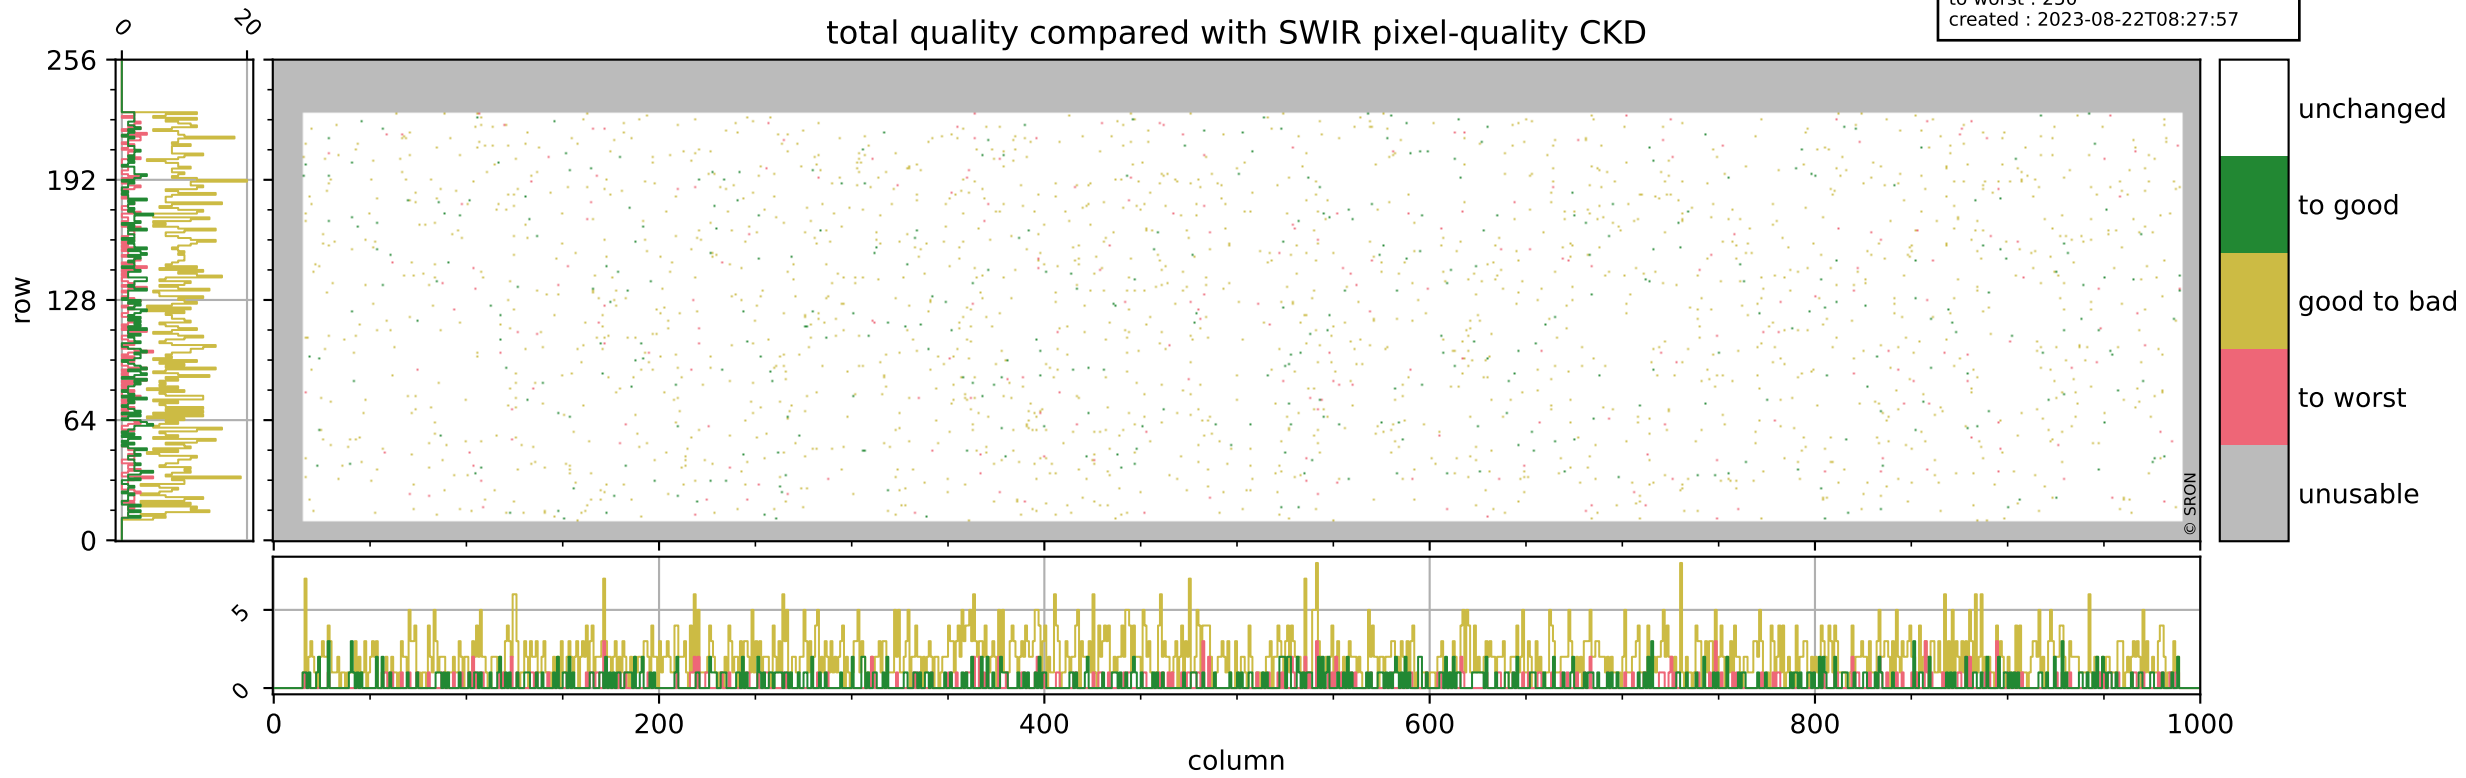

Tropomi SWIR pixel quality (official)

orbits : 20 in [20932, 20977]
coverage : 2021-10-27 / 2021-10-30
bad (quality < 0.8) : 294
worst (quality < 0.1) : 113
created : 2023-08-22T08:27:57

Tropomi SWIR pixel quality (official)

orbits : 20 in [20932, 20977]
coverage : 2021-10-27 / 2021-10-30
bad (quality < 0.8) : 3572
worst (quality < 0.1) : 381
created : 2023-08-22T08:27:57

pixel-quality map (noise average)

Tropomi SWIR pixel quality (official)

orbits : 20 in [20932, 20977]
coverage : 2021-10-27 / 2021-10-30
to good : 381
good to bad : 1703
to worst : 250
created : 2023-08-22T08:27:57

total quality compared with SWIR pixel-quality CKD

Tropomi SWIR pixel quality (official)

orbits : 20 in [20932, 20977]
coverage : 2021-10-27 / 2021-10-30
created : 2023-08-22T08:27:57

Histograms of pixel-quality

Tropomi SWIR pixel quality (official) ground-tracks of Sentinel-5P

orbits : 20 in [20932, 20977]
coverage : 2021-10-27 / 2021-10-30
created : 2023-08-22T08:27:58