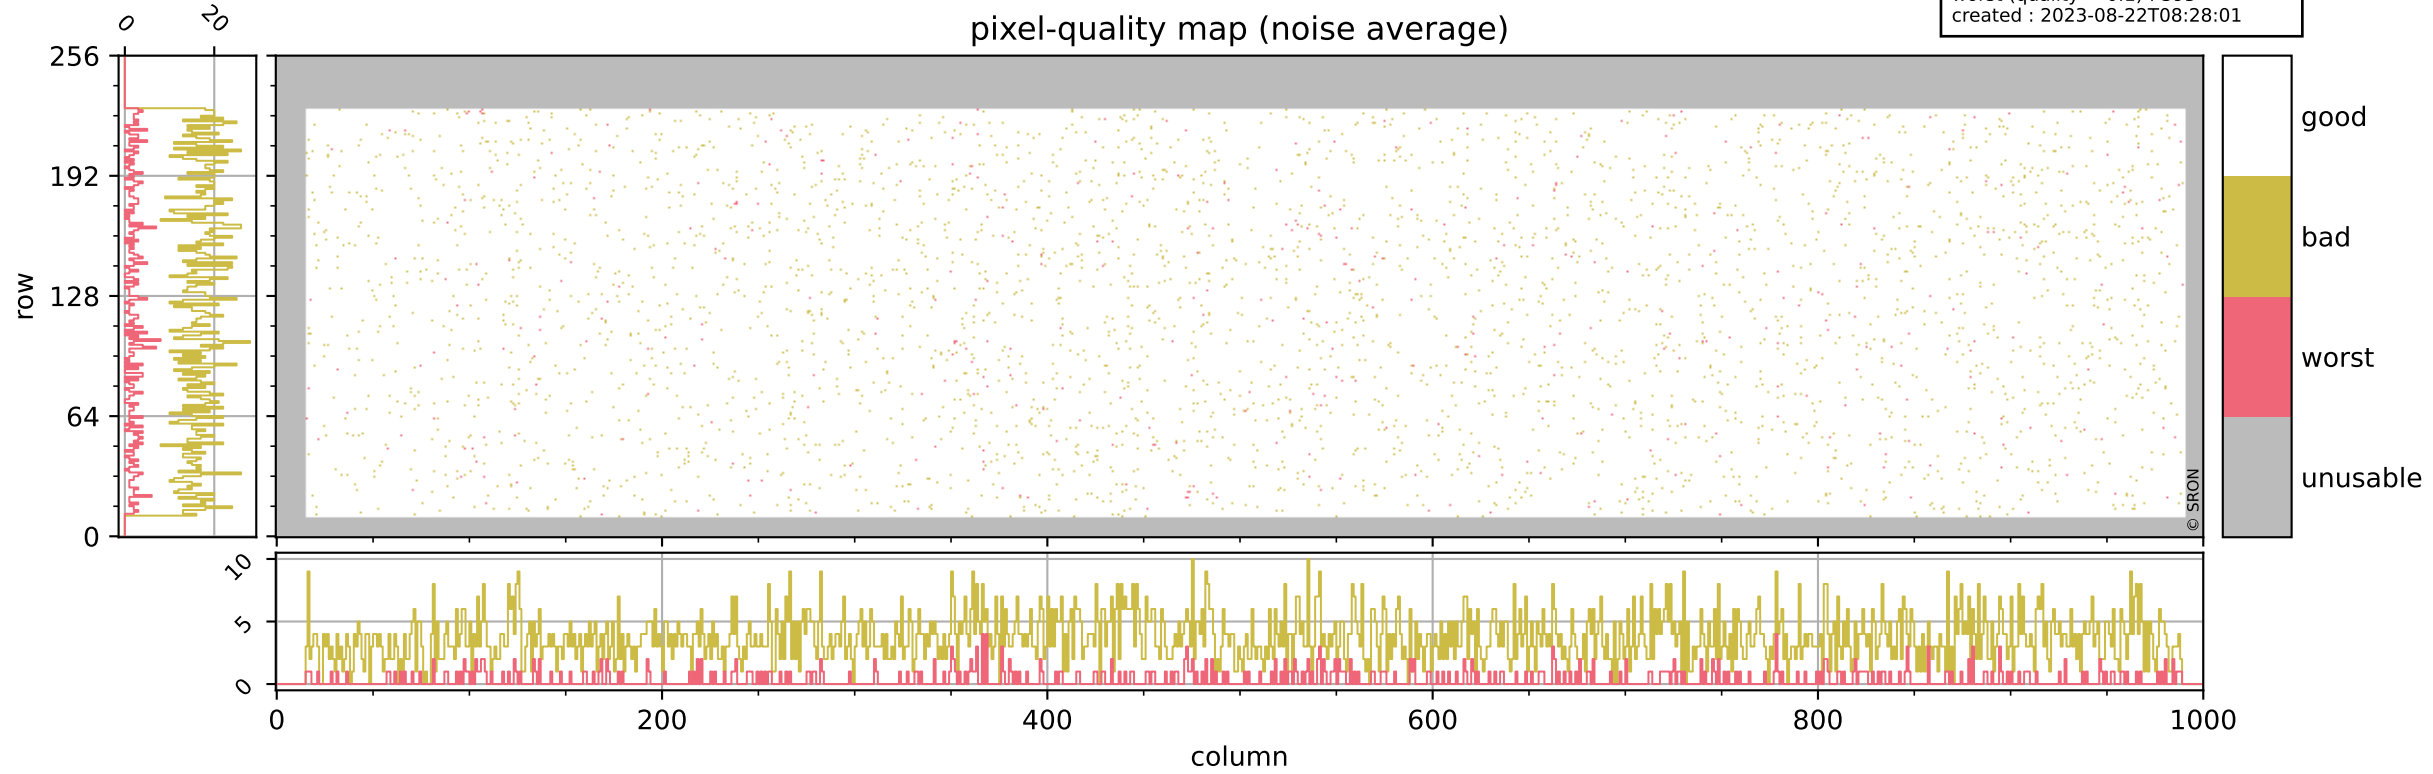

Tropomi SWIR pixel quality (official)

orbits : 20 in [20962, 21007]
coverage : 2021-10-30 / 2021-11-02
bad (quality < 0.8) : 294
worst (quality < 0.1) : 113
created : 2023-08-22T08:28:01

pixel-quality map (dark)

Tropomi SWIR pixel quality (official)

orbits : 20 in [20962, 21007]
coverage : 2021-10-30 / 2021-11-02
bad (quality < 0.8) : 3676
worst (quality < 0.1) : 395
created : 2023-08-22T08:28:01

pixel-quality map (noise average)

Tropomi SWIR pixel quality (official)

orbits : 20 in [20962, 21007]
coverage : 2021-10-30 / 2021-11-02
to good : 377
good to bad : 1782
to worst : 262
created : 2023-08-22T08:28:02

total quality compared with SWIR pixel-quality CKD

Tropomi SWIR pixel quality (official)

orbits : 20 in [20962, 21007]
coverage : 2021-10-30 / 2021-11-02
created : 2023-08-22T08:28:02

Histograms of pixel-quality

Tropomi SWIR pixel quality (official) ground-tracks of Sentinel-5P