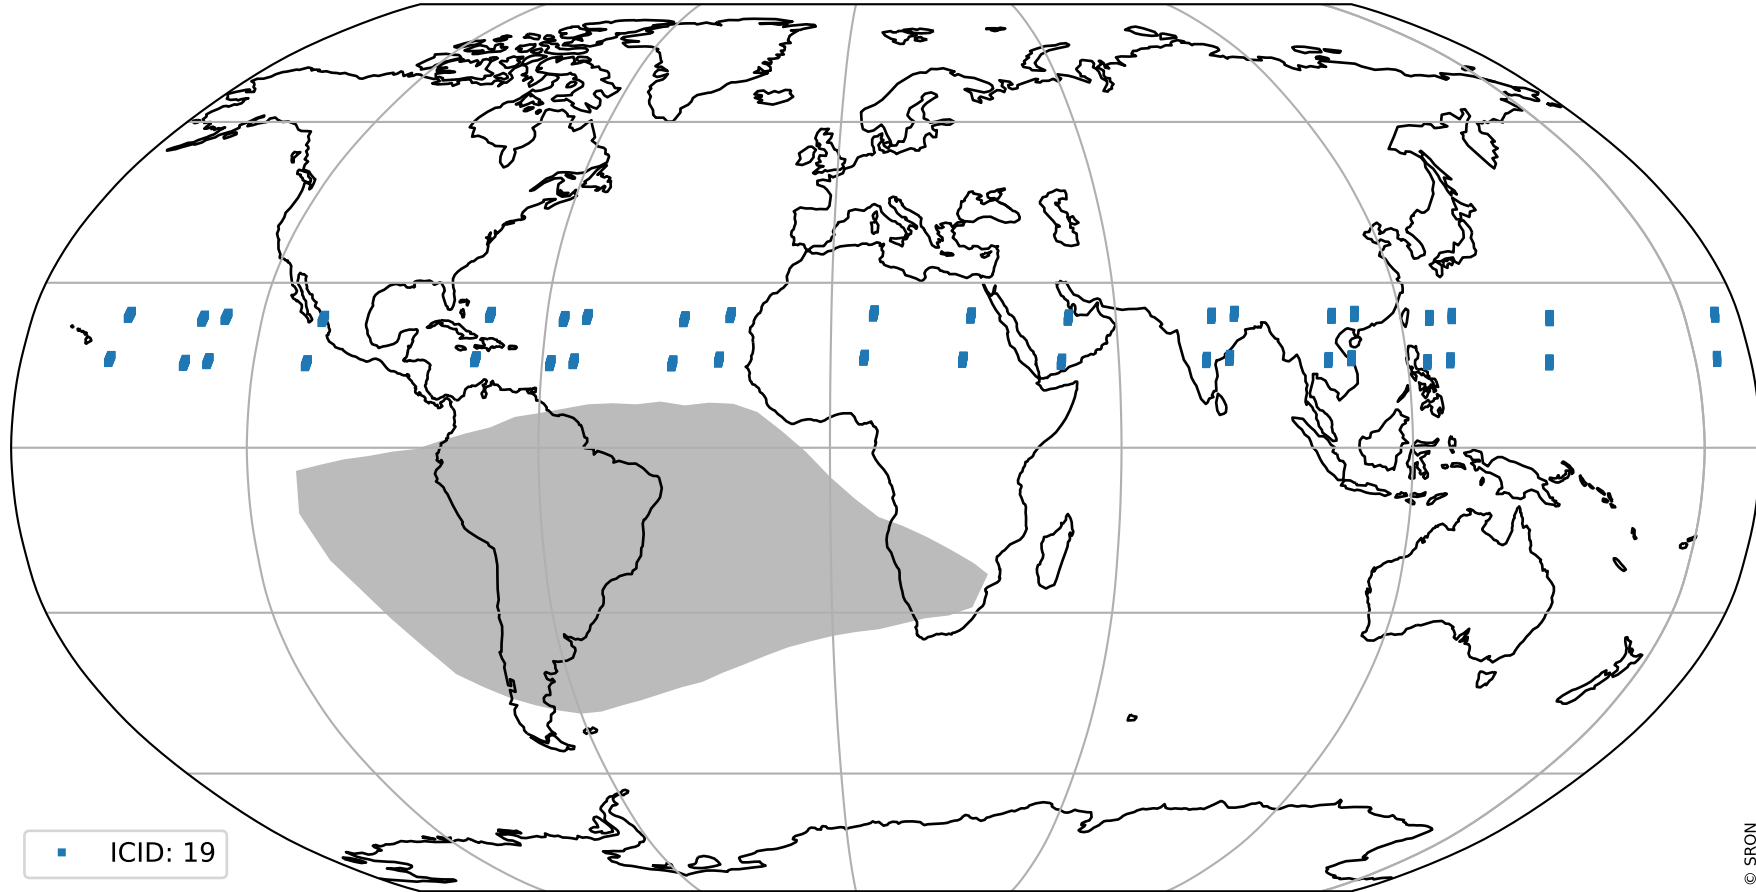

Tropomi SWIR pixel quality (official)

orbits : 20 in [20962, 21007]
coverage : 2021-10-30 / 2021-11-02
to good : 377
good to bad : 1782
to worst : 262
created : 2023-08-22T08:28:02

total quality compared with SWIR pixel-quality CKD

Tropomi SWIR pixel quality (official)

orbits : 20 in [20962, 21007]
coverage : 2021-10-30 / 2021-11-02
created : 2023-08-22T08:28:02

Histograms of pixel-quality

Tropomi SWIR pixel quality (official) ground-tracks of Sentinel-5P

orbits : 20 in [20962, 21007]
coverage : 2021-10-30 / 2021-11-02
created : 2023-08-22T08:28:02

Tropomi SWIR pixel quality (official)

orbits : [2827, 21007]
coverage : 2018-04-30 / 2021-11-02
created : 2023-08-22T08:28:03