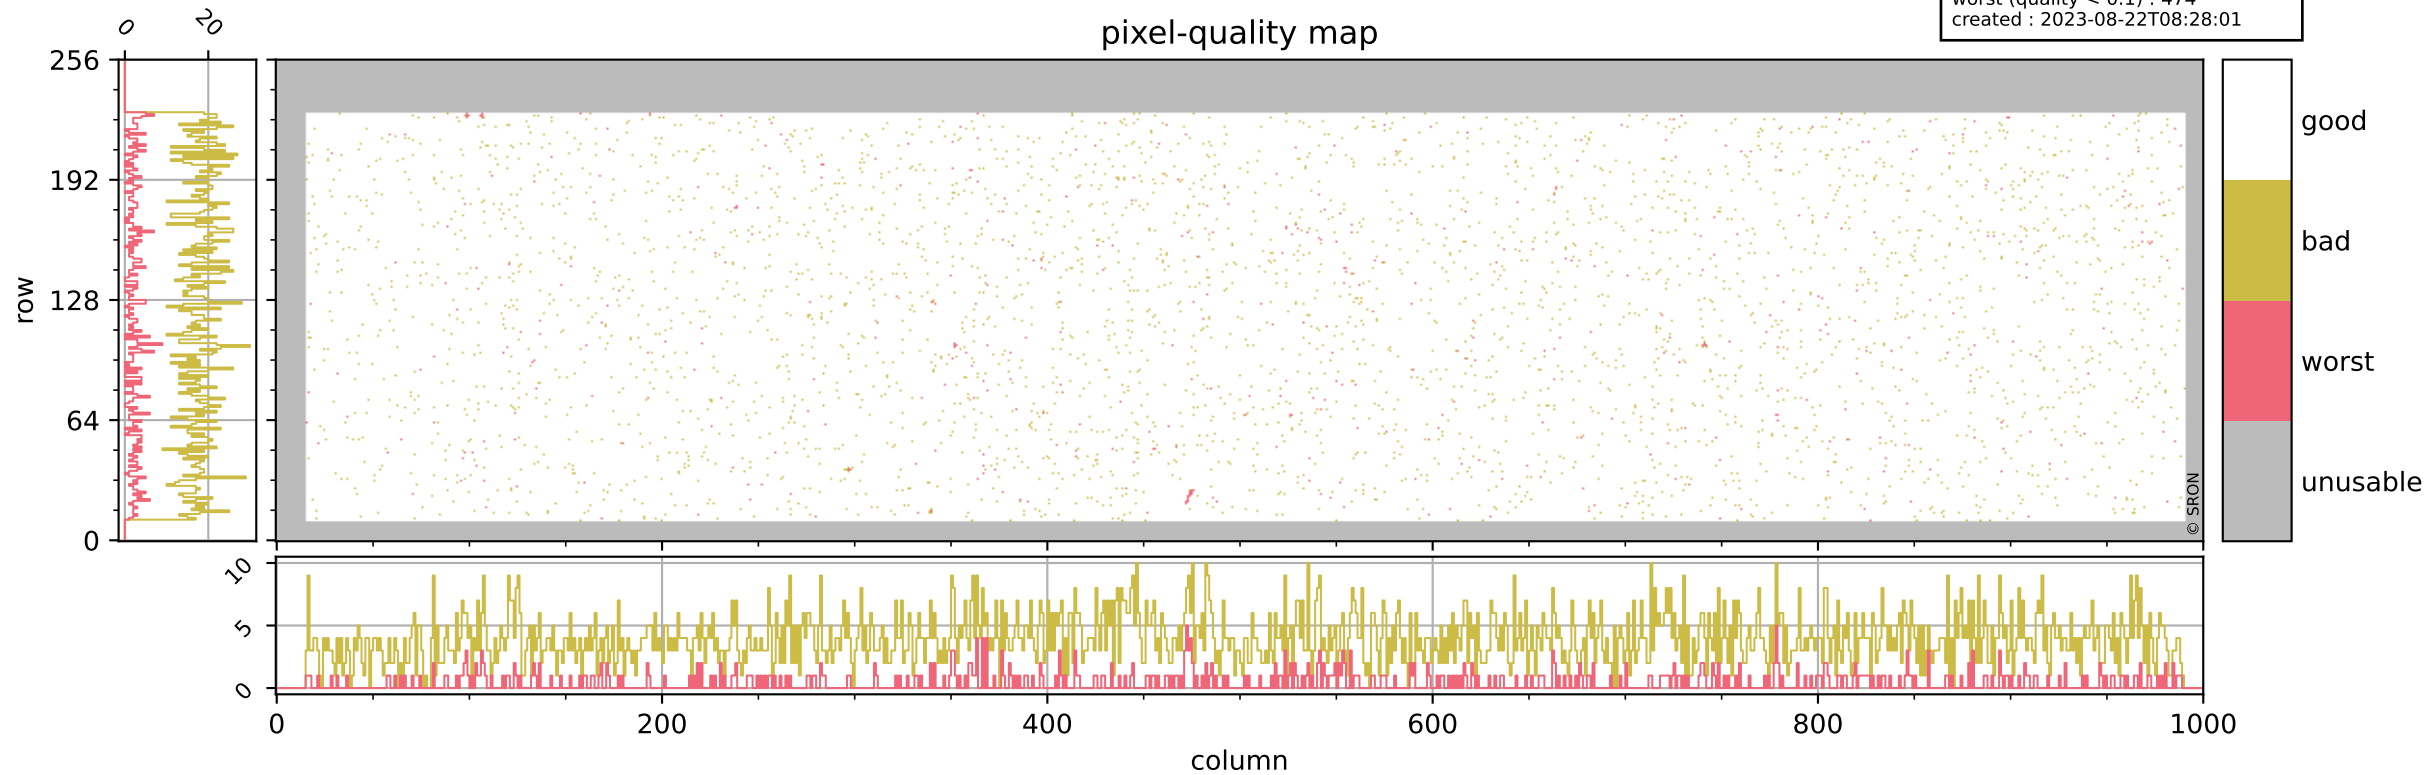

Tropomi SWIR pixel quality (official)

orbits : 20 in [20962, 21007]
coverage : 2021-10-30 / 2021-11-02
bad (quality < 0.8) : 3914
worst (quality < 0.1) : 474
created : 2023-08-22T08:28:01

pixel-quality map

Tropomi SWIR pixel quality (official)

orbits : 20 in [20962, 21007]
coverage : 2021-10-30 / 2021-11-02
bad (quality < 0.8) : 294
worst (quality < 0.1) : 113
created : 2023-08-22T08:28:01

pixel-quality map (dark)

Tropomi SWIR pixel quality (official)

orbits : 20 in [20962, 21007]
coverage : 2021-10-30 / 2021-11-02
bad (quality < 0.8) : 3676
worst (quality < 0.1) : 395
created : 2023-08-22T08:28:01

pixel-quality map (noise average)

Tropomi SWIR pixel quality (official)

orbits : 20 in [20962, 21007]
coverage : 2021-10-30 / 2021-11-02
to good : 377
good to bad : 1782
to worst : 262
created : 2023-08-22T08:28:02

total quality compared with SWIR pixel-quality CKD