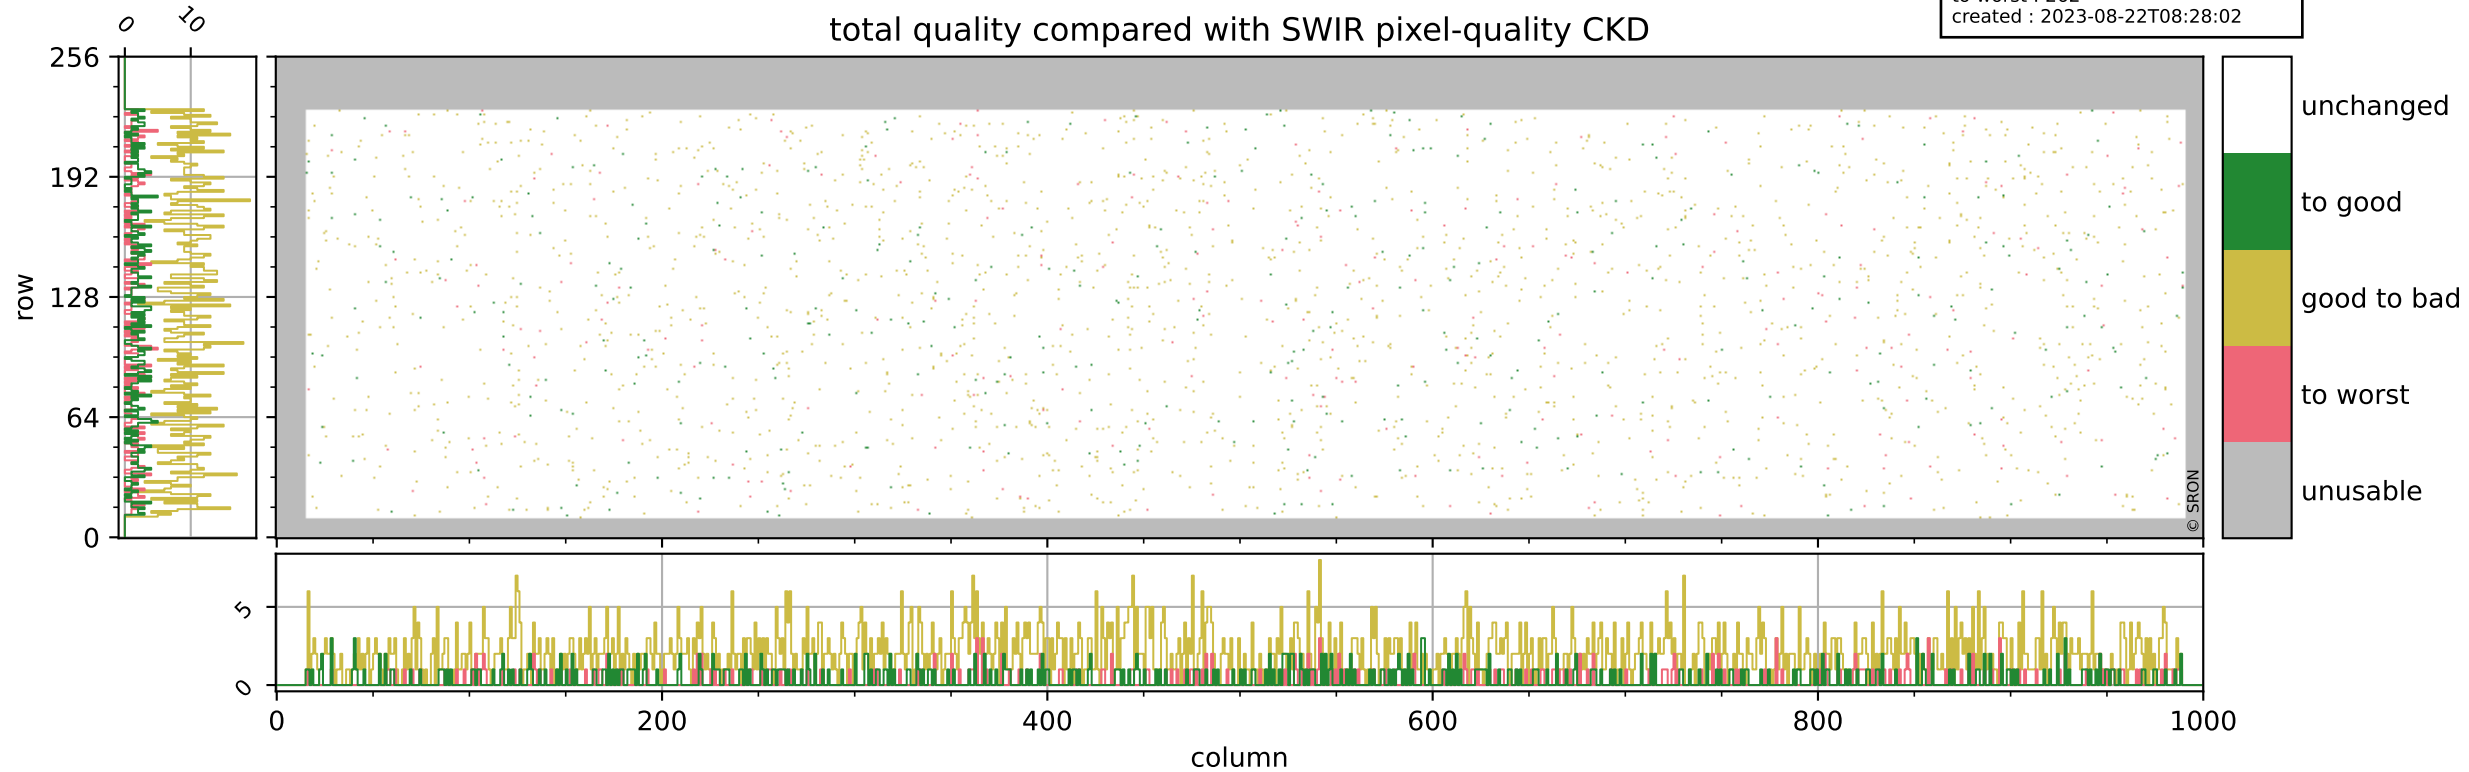

Tropomi SWIR pixel quality (official)

orbits : 20 in [20962, 21007]
coverage : 2021-10-30 / 2021-11-02
bad (quality < 0.8) : 294
worst (quality < 0.1) : 113
created : 2023-08-22T08:28:01

pixel-quality map (dark)

Tropomi SWIR pixel quality (official)

orbits : 20 in [20962, 21007]
coverage : 2021-10-30 / 2021-11-02
bad (quality < 0.8) : 3676
worst (quality < 0.1) : 395
created : 2023-08-22T08:28:01

pixel-quality map (noise average)

Tropomi SWIR pixel quality (official)

orbits : 20 in [20962, 21007]
coverage : 2021-10-30 / 2021-11-02
to good : 377
good to bad : 1782
to worst : 262
created : 2023-08-22T08:28:02

total quality compared with SWIR pixel-quality CKD

Tropomi SWIR pixel quality (official)

orbits : 20 in [20962, 21007]
coverage : 2021-10-30 / 2021-11-02
created : 2023-08-22T08:28:02

Histograms of pixel-quality

Tropomi SWIR pixel quality (official) ground-tracks of Sentinel-5P