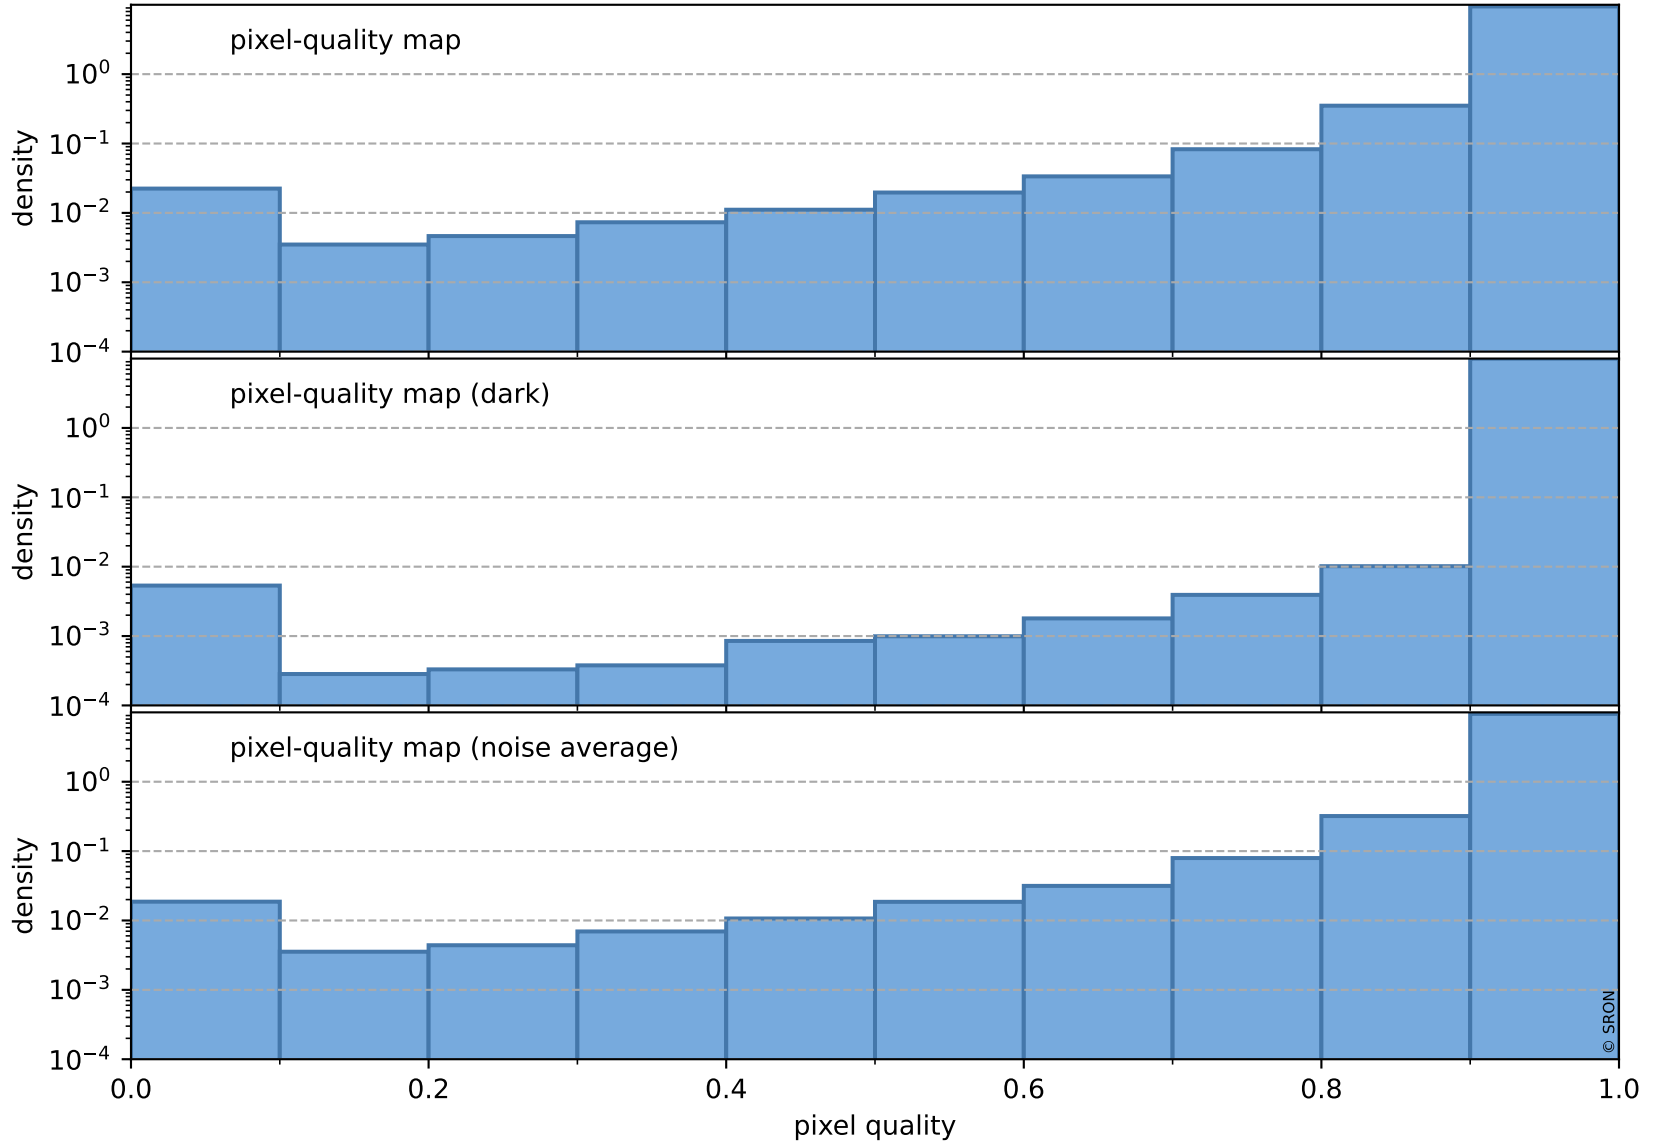

Tropomi SWIR pixel quality (official)

orbits : 20 in [20962, 21007]
coverage : 2021-10-30 / 2021-11-02
to good : 377
good to bad : 1782
to worst : 262
created : 2023-08-22T08:28:02

total quality compared with SWIR pixel-quality CKD

Tropomi SWIR pixel quality (official)

orbits : 20 in [20962, 21007]
coverage : 2021-10-30 / 2021-11-02
created : 2023-08-22T08:28:02

Histograms of pixel-quality

Tropomi SWIR pixel quality (official) ground-tracks of Sentinel-5P

orbits : 20 in [20962, 21007]
coverage : 2021-10-30 / 2021-11-02
created : 2023-08-22T08:28:02

Tropomi SWIR pixel quality (official)

orbits : [2827, 21007]
coverage : 2018-04-30 / 2021-11-02
created : 2023-08-22T08:28:03