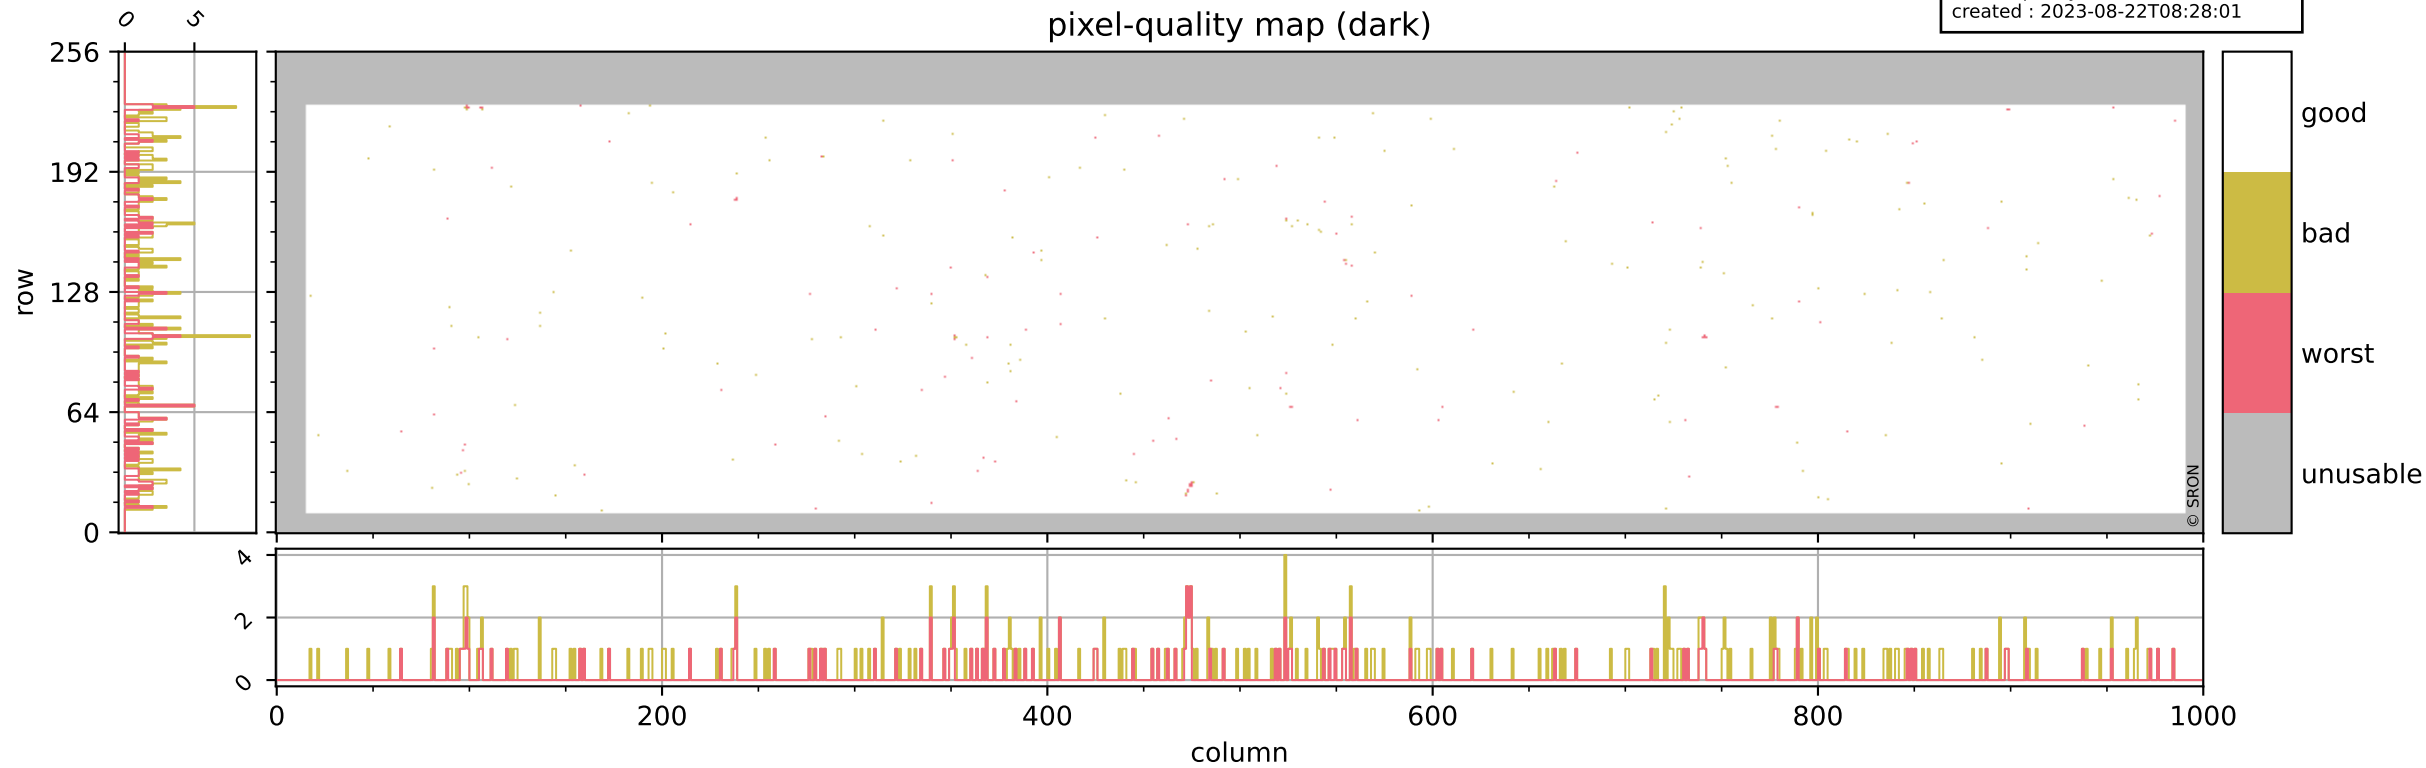

Tropomi SWIR pixel quality (official)

orbits : 20 in [20962, 21007]
coverage : 2021-10-30 / 2021-11-02
bad (quality < 0.8) : 3914
worst (quality < 0.1) : 474
created : 2023-08-22T08:28:01

pixel-quality map

Tropomi SWIR pixel quality (official)

orbits : 20 in [20962, 21007]
coverage : 2021-10-30 / 2021-11-02
bad (quality < 0.8) : 294
worst (quality < 0.1) : 113
created : 2023-08-22T08:28:01

pixel-quality map (dark)

Tropomi SWIR pixel quality (official)

orbits : 20 in [20962, 21007]
coverage : 2021-10-30 / 2021-11-02
bad (quality < 0.8) : 3676
worst (quality < 0.1) : 395
created : 2023-08-22T08:28:01

pixel-quality map (noise average)

Tropomi SWIR pixel quality (official)

orbits : 20 in [20962, 21007]
coverage : 2021-10-30 / 2021-11-02
to good : 377
good to bad : 1782
to worst : 262
created : 2023-08-22T08:28:02

total quality compared with SWIR pixel-quality CKD