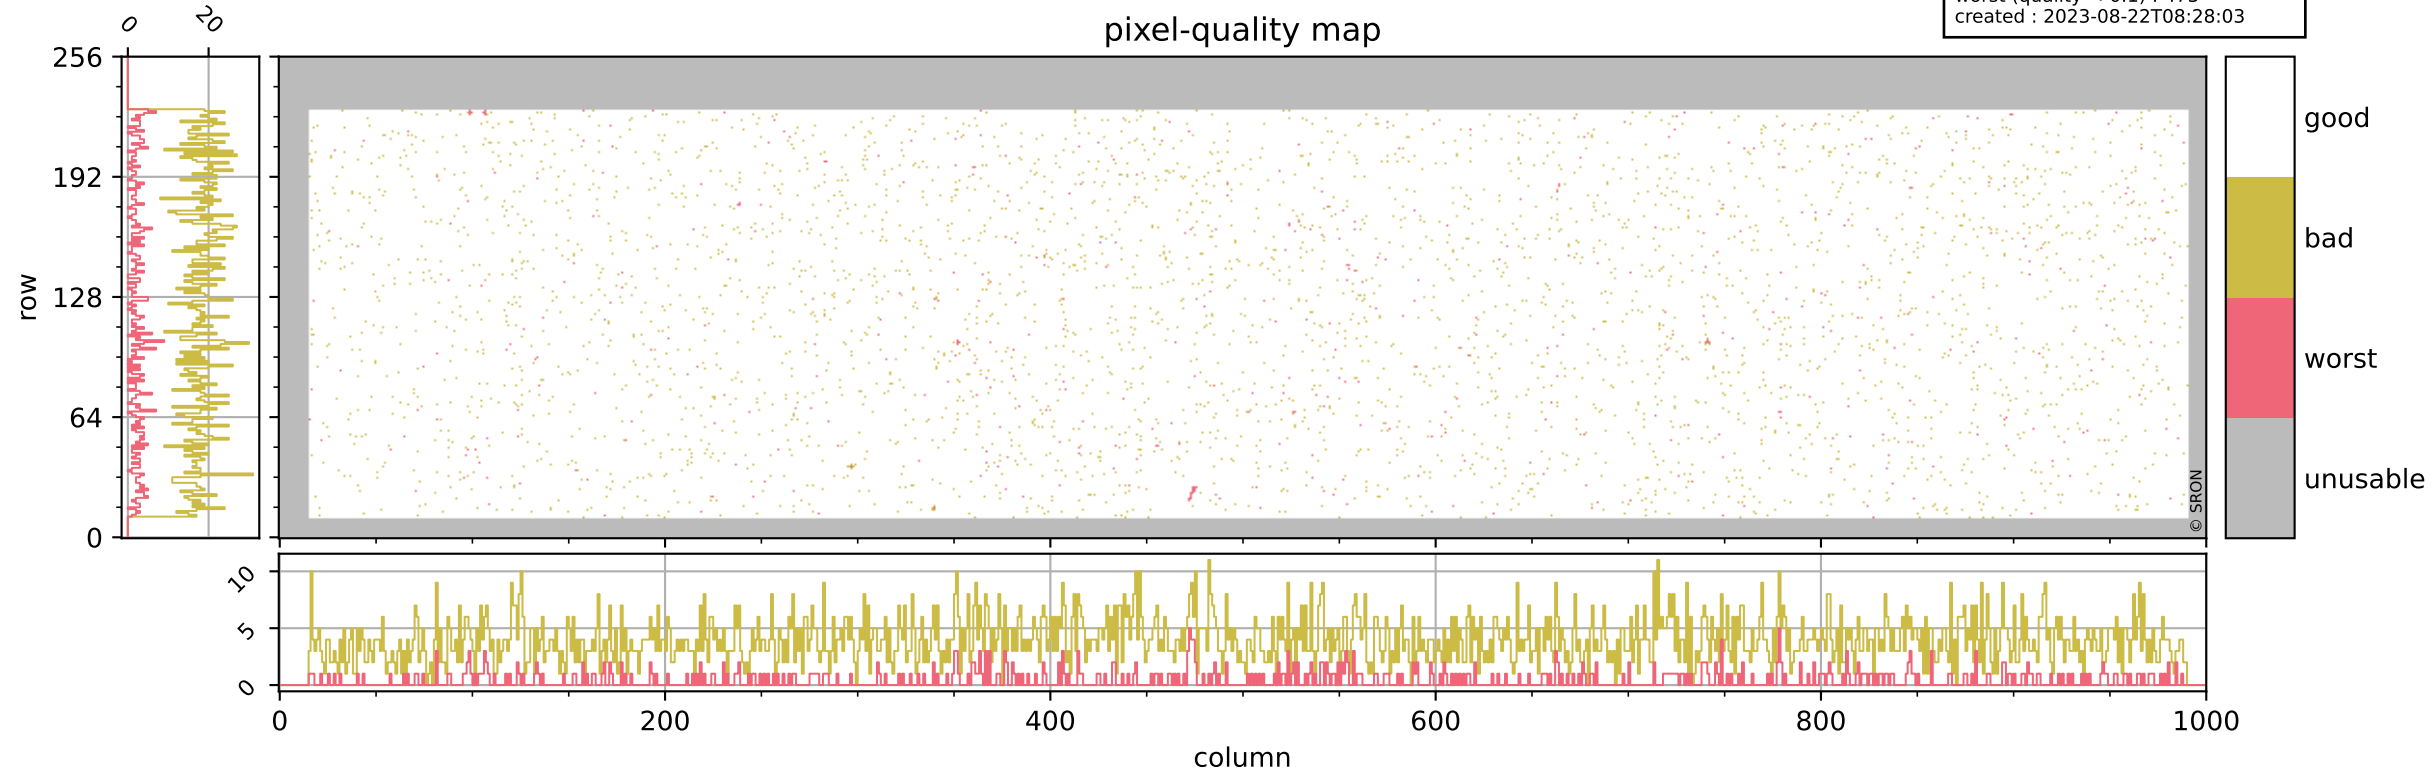

Tropomi SWIR pixel quality (official)

orbits : 19 in [20977, 21022]
coverage : 2021-10-31 / 2021-11-03
bad (quality < 0.8) : 3941
worst (quality < 0.1) : 473
created : 2023-08-22T08:28:03

pixel-quality map

Tropomi SWIR pixel quality (official)

orbits : 19 in [20977, 21022]
coverage : 2021-10-31 / 2021-11-03
bad (quality < 0.8) : 294
worst (quality < 0.1) : 111
created : 2023-08-22T08:28:04

pixel-quality map (dark)

Tropomi SWIR pixel quality (official)

orbits : 19 in [20977, 21022]
coverage : 2021-10-31 / 2021-11-03
bad (quality < 0.8) : 3695
worst (quality < 0.1) : 396
created : 2023-08-22T08:28:04

pixel-quality map (noise average)

Tropomi SWIR pixel quality (official)

orbits : 19 in [20977, 21022]
coverage : 2021-10-31 / 2021-11-03
created : 2023-08-22T08:28:04

Histograms of pixel-quality

Tropomi SWIR pixel quality (official) ground-tracks of Sentinel-5P