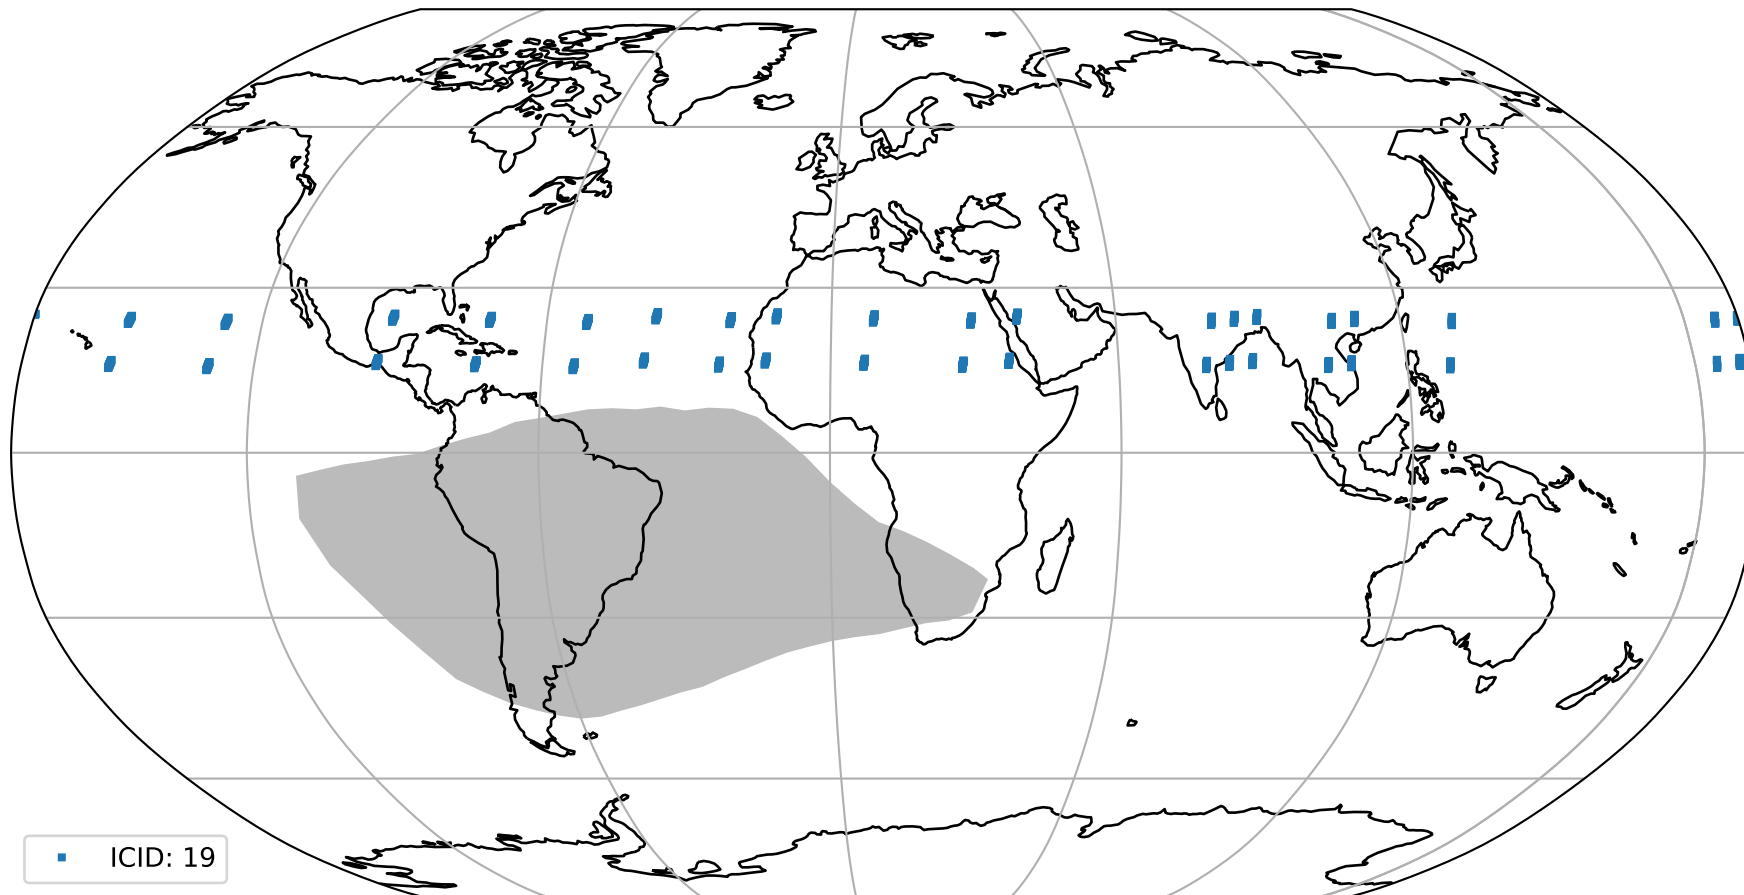

Tropomi SWIR pixel quality (official)

orbits : 19 in [20977, 21022]
coverage : 2021-10-31 / 2021-11-03
to good : 371
good to bad : 1803
to worst : 263
created : 2023-08-22T08:28:04

total quality compared with SWIR pixel-quality CKD

Tropomi SWIR pixel quality (official)

orbits : 19 in [20977, 21022]
coverage : 2021-10-31 / 2021-11-03
created : 2023-08-22T08:28:04

Histograms of pixel-quality

Tropomi SWIR pixel quality (official) ground-tracks of Sentinel-5P

orbits : 19 in [20977, 21022]
coverage : 2021-10-31 / 2021-11-03
created : 2023-08-22T08:28:05

Tropomi SWIR pixel quality (official)

orbits : [2827, 21022]
coverage : 2018-04-30 / 2021-11-03
created : 2023-08-22T08:28:05