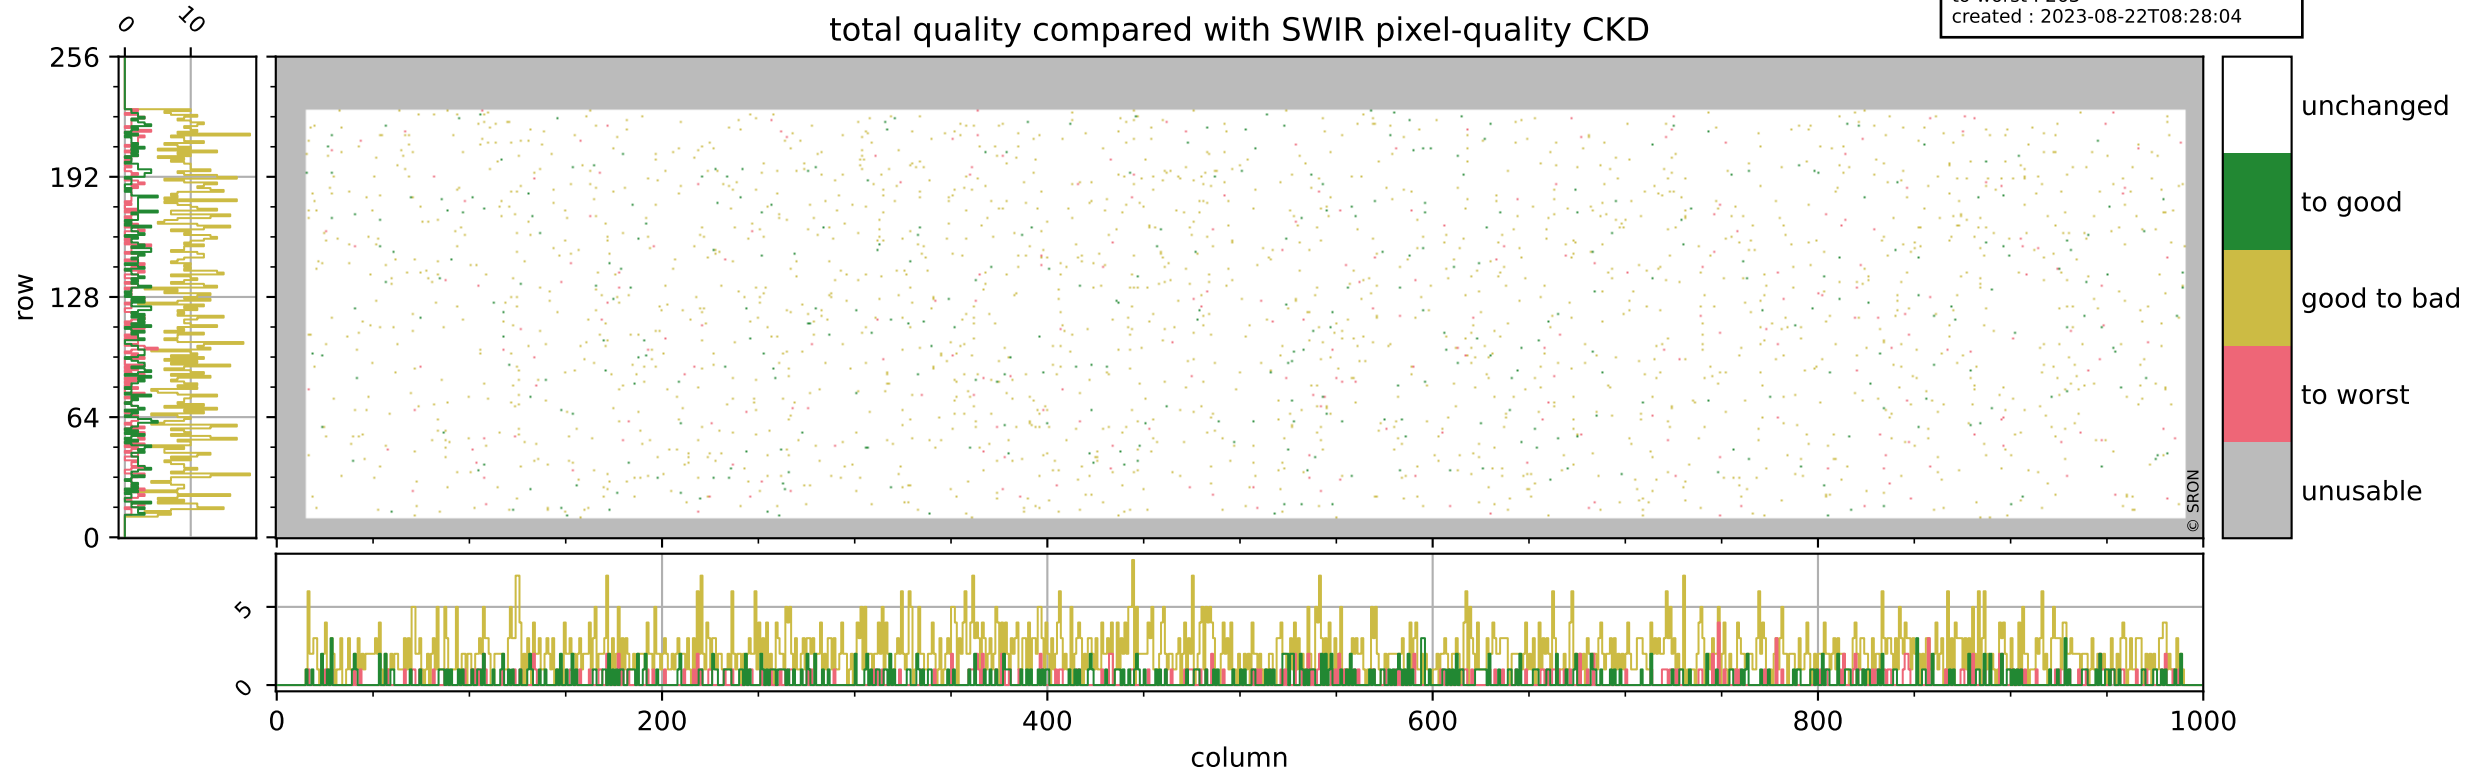

Tropomi SWIR pixel quality (official)

orbits : 19 in [20977, 21022]
coverage : 2021-10-31 / 2021-11-03
bad (quality < 0.8) : 3695
worst (quality < 0.1) : 396
created : 2023-08-22T08:28:04

pixel-quality map (noise average)

Tropomi SWIR pixel quality (official)

orbits : 19 in [20977, 21022]
coverage : 2021-10-31 / 2021-11-03
to good : 371
good to bad : 1803
to worst : 263
created : 2023-08-22T08:28:04

total quality compared with SWIR pixel-quality CKD

Tropomi SWIR pixel quality (official)

orbits : 19 in [20977, 21022]
coverage : 2021-10-31 / 2021-11-03
created : 2023-08-22T08:28:04

Histograms of pixel-quality

Tropomi SWIR pixel quality (official) ground-tracks of Sentinel-5P

orbits : 19 in [20977, 21022]
coverage : 2021-10-31 / 2021-11-03
created : 2023-08-22T08:28:05

Tropomi SWIR pixel quality (official)

orbits : [2827, 21022]
coverage : 2018-04-30 / 2021-11-03
created : 2023-08-22T08:28:05