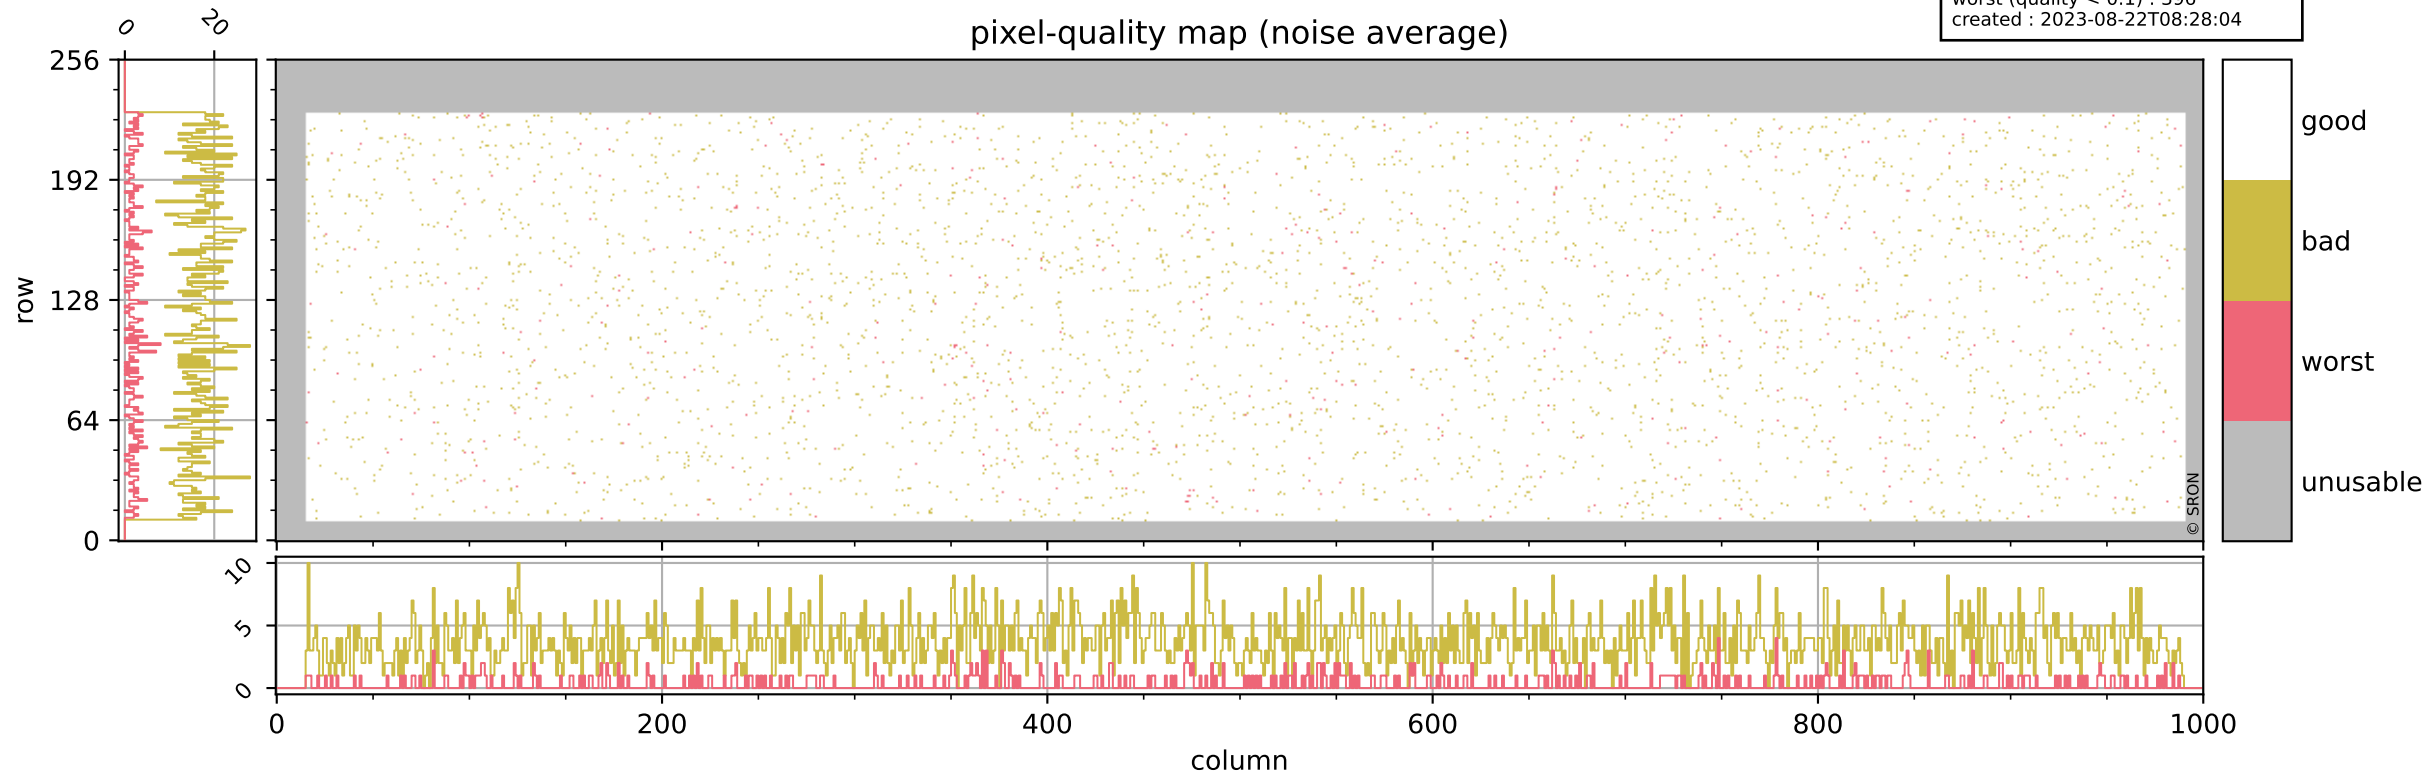

Tropomi SWIR pixel quality (official)

orbits : 19 in [20977, 21022]
coverage : 2021-10-31 / 2021-11-03
bad (quality < 0.8) : 294
worst (quality < 0.1) : 111
created : 2023-08-22T08:28:04

pixel-quality map (dark)

Tropomi SWIR pixel quality (official)

orbits : 19 in [20977, 21022]
coverage : 2021-10-31 / 2021-11-03
bad (quality < 0.8) : 3695
worst (quality < 0.1) : 396
created : 2023-08-22T08:28:04

pixel-quality map (noise average)

Tropomi SWIR pixel quality (official)

orbits : 19 in [20977, 21022]
coverage : 2021-10-31 / 2021-11-03
to good : 371
good to bad : 1803
to worst : 263
created : 2023-08-22T08:28:04

total quality compared with SWIR pixel-quality CKD

Tropomi SWIR pixel quality (official)

orbits : 19 in [20977, 21022]
coverage : 2021-10-31 / 2021-11-03
created : 2023-08-22T08:28:04

Histograms of pixel-quality

Tropomi SWIR pixel quality (official) ground-tracks of Sentinel-5P