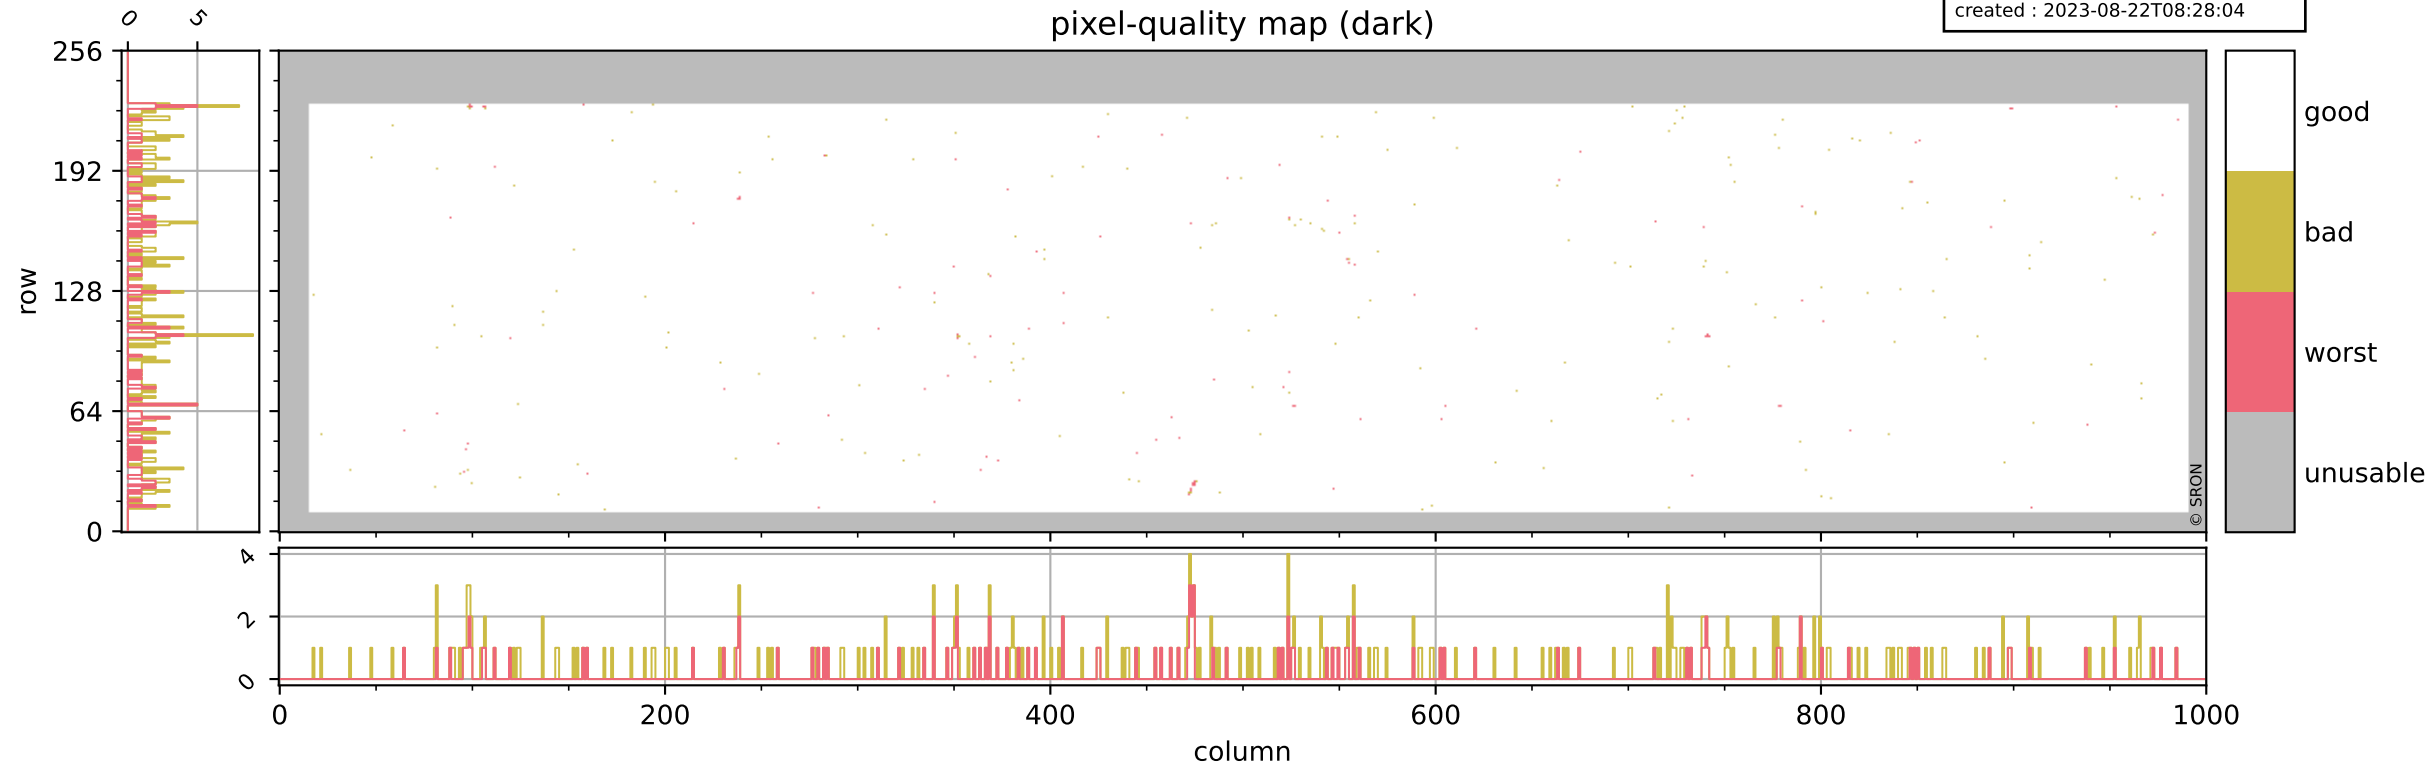

Tropomi SWIR pixel quality (official)

orbits : 19 in [20977, 21022]
coverage : 2021-10-31 / 2021-11-03
bad (quality < 0.8) : 3941
worst (quality < 0.1) : 473
created : 2023-08-22T08:28:03

pixel-quality map

Tropomi SWIR pixel quality (official)

orbits : 19 in [20977, 21022]
coverage : 2021-10-31 / 2021-11-03
bad (quality < 0.8) : 294
worst (quality < 0.1) : 111
created : 2023-08-22T08:28:04

pixel-quality map (dark)

Tropomi SWIR pixel quality (official)

orbits : 19 in [20977, 21022]
coverage : 2021-10-31 / 2021-11-03
bad (quality < 0.8) : 3695
worst (quality < 0.1) : 396
created : 2023-08-22T08:28:04

pixel-quality map (noise average)

Tropomi SWIR pixel quality (official)

orbits : 19 in [20977, 21022]
coverage : 2021-10-31 / 2021-11-03
created : 2023-08-22T08:28:04

Histograms of pixel-quality

Tropomi SWIR pixel quality (official) ground-tracks of Sentinel-5P