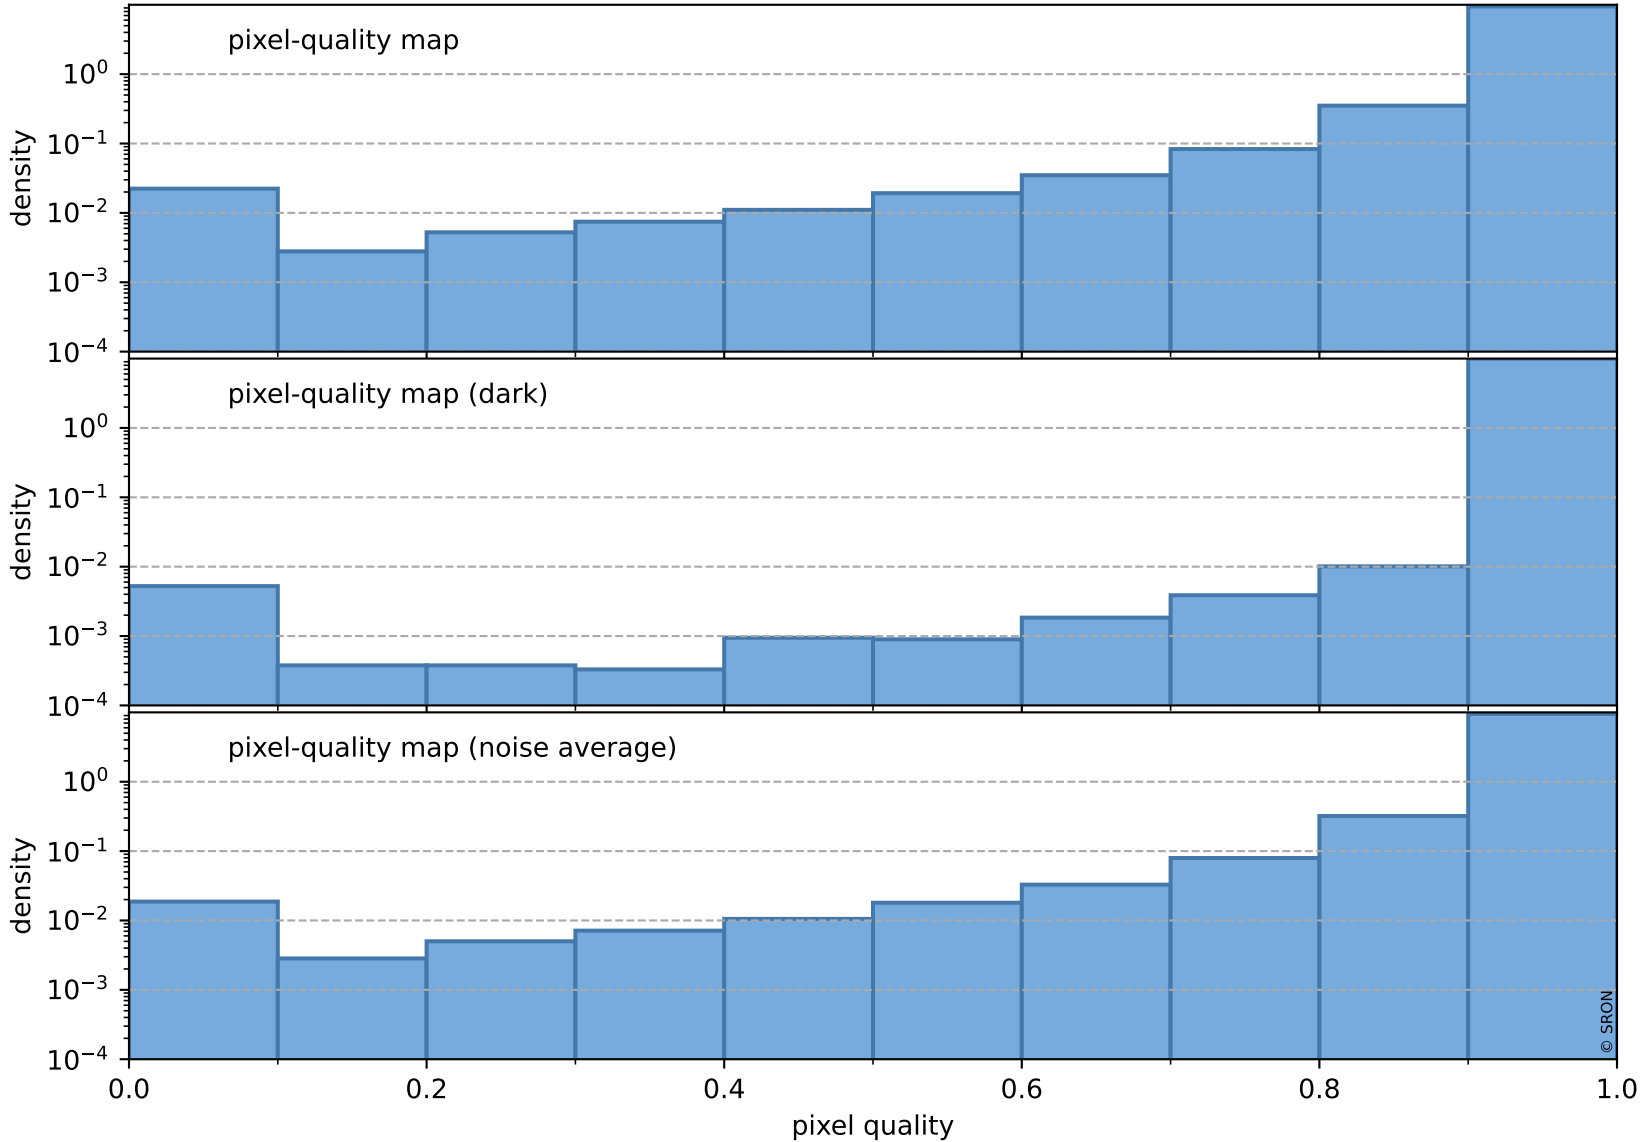

Tropomi SWIR pixel quality (official)

orbits : 19 in [20977, 21022]
coverage : 2021-10-31 / 2021-11-03
to good : 371
good to bad : 1803
to worst : 263
created : 2023-08-22T08:28:04

total quality compared with SWIR pixel-quality CKD

Tropomi SWIR pixel quality (official)

orbits : 19 in [20977, 21022]
coverage : 2021-10-31 / 2021-11-03
created : 2023-08-22T08:28:04

Histograms of pixel-quality

Tropomi SWIR pixel quality (official) ground-tracks of Sentinel-5P

orbits : 19 in [20977, 21022]
coverage : 2021-10-31 / 2021-11-03
created : 2023-08-22T08:28:05

Tropomi SWIR pixel quality (official)

orbits : [2827, 21022]
coverage : 2018-04-30 / 2021-11-03
created : 2023-08-22T08:28:05