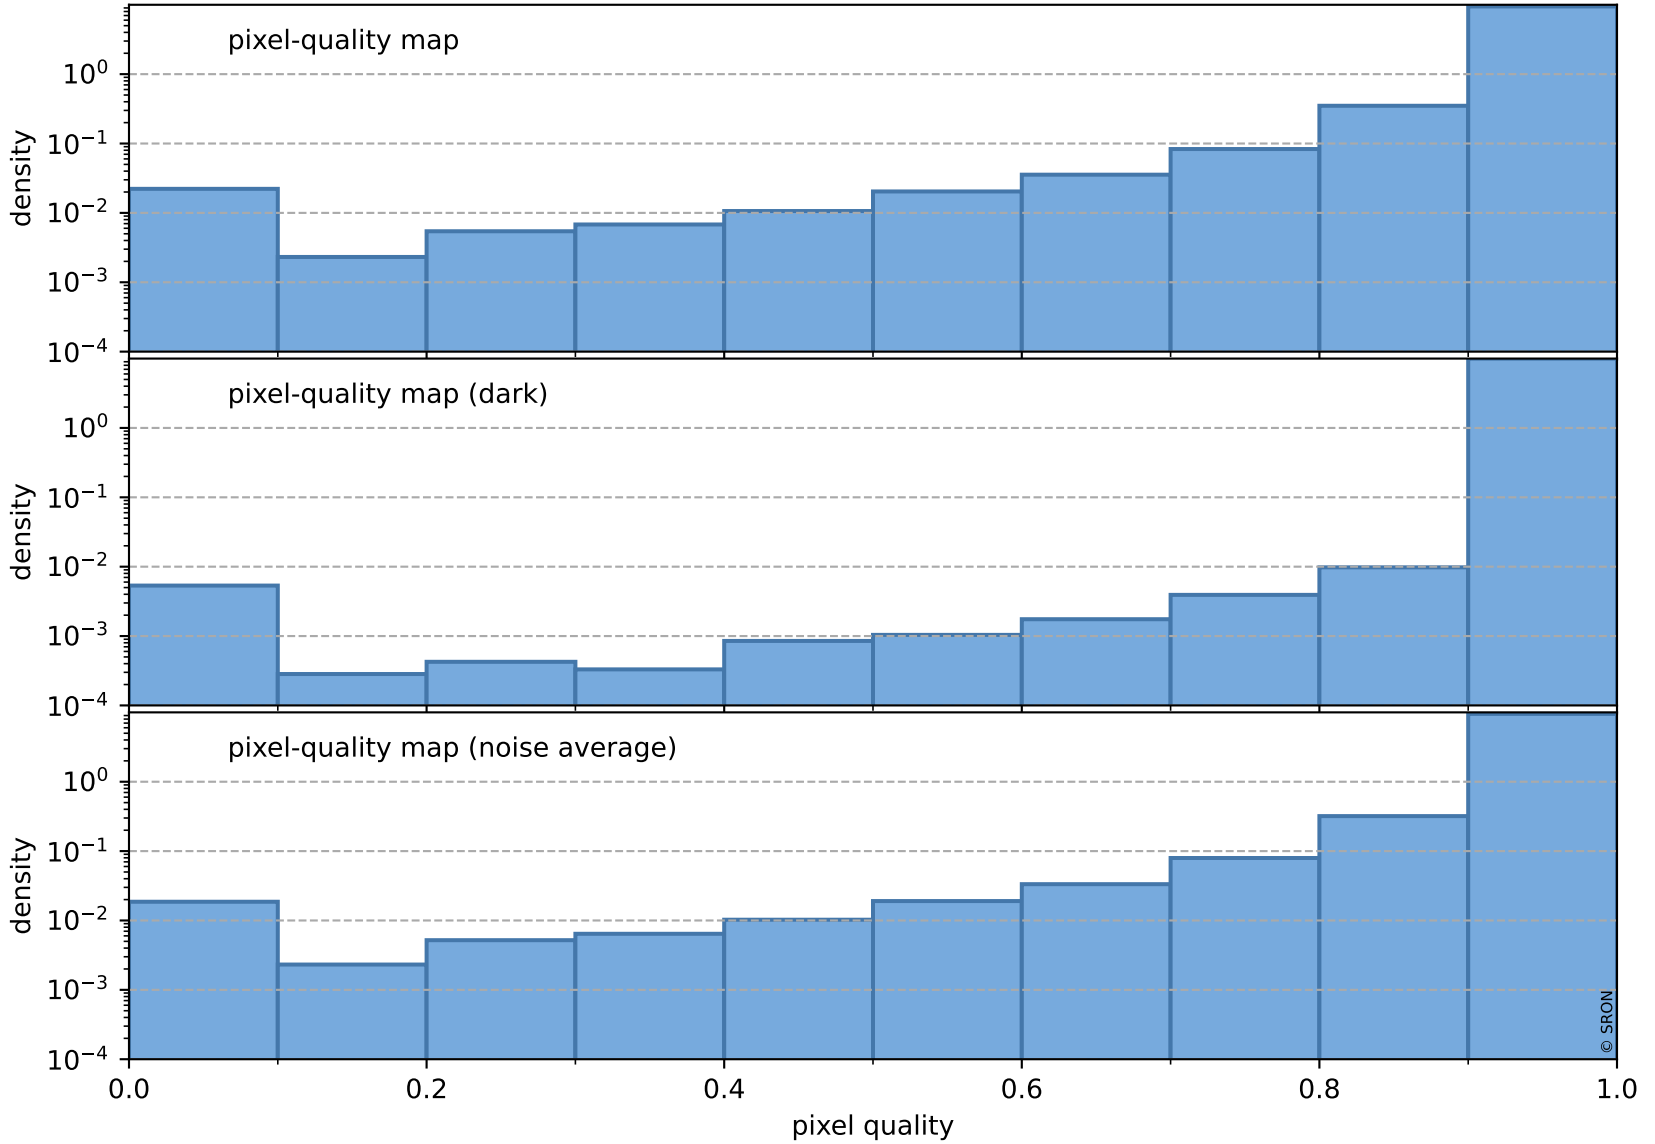

Tropomi SWIR pixel quality (official)

orbits : 19 in [20992, 21037]
coverage : 2021-11-01 / 2021-11-04
to good : 366
good to bad : 1807
to worst : 260
created : 2023-08-22T08:28:07

total quality compared with SWIR pixel-quality CKD

Tropomi SWIR pixel quality (official)

orbits : 19 in [20992, 21037]
coverage : 2021-11-01 / 2021-11-04
created : 2023-08-22T08:28:07

Histograms of pixel-quality

Tropomi SWIR pixel quality (official) ground-tracks of Sentinel-5P

orbits : 19 in [20992, 21037]
coverage : 2021-11-01 / 2021-11-04
created : 2023-08-22T08:28:07

Tropomi SWIR pixel quality (official)

orbits : [2827, 21037]
coverage : 2018-04-30 / 2021-11-04
created : 2023-08-22T08:28:08