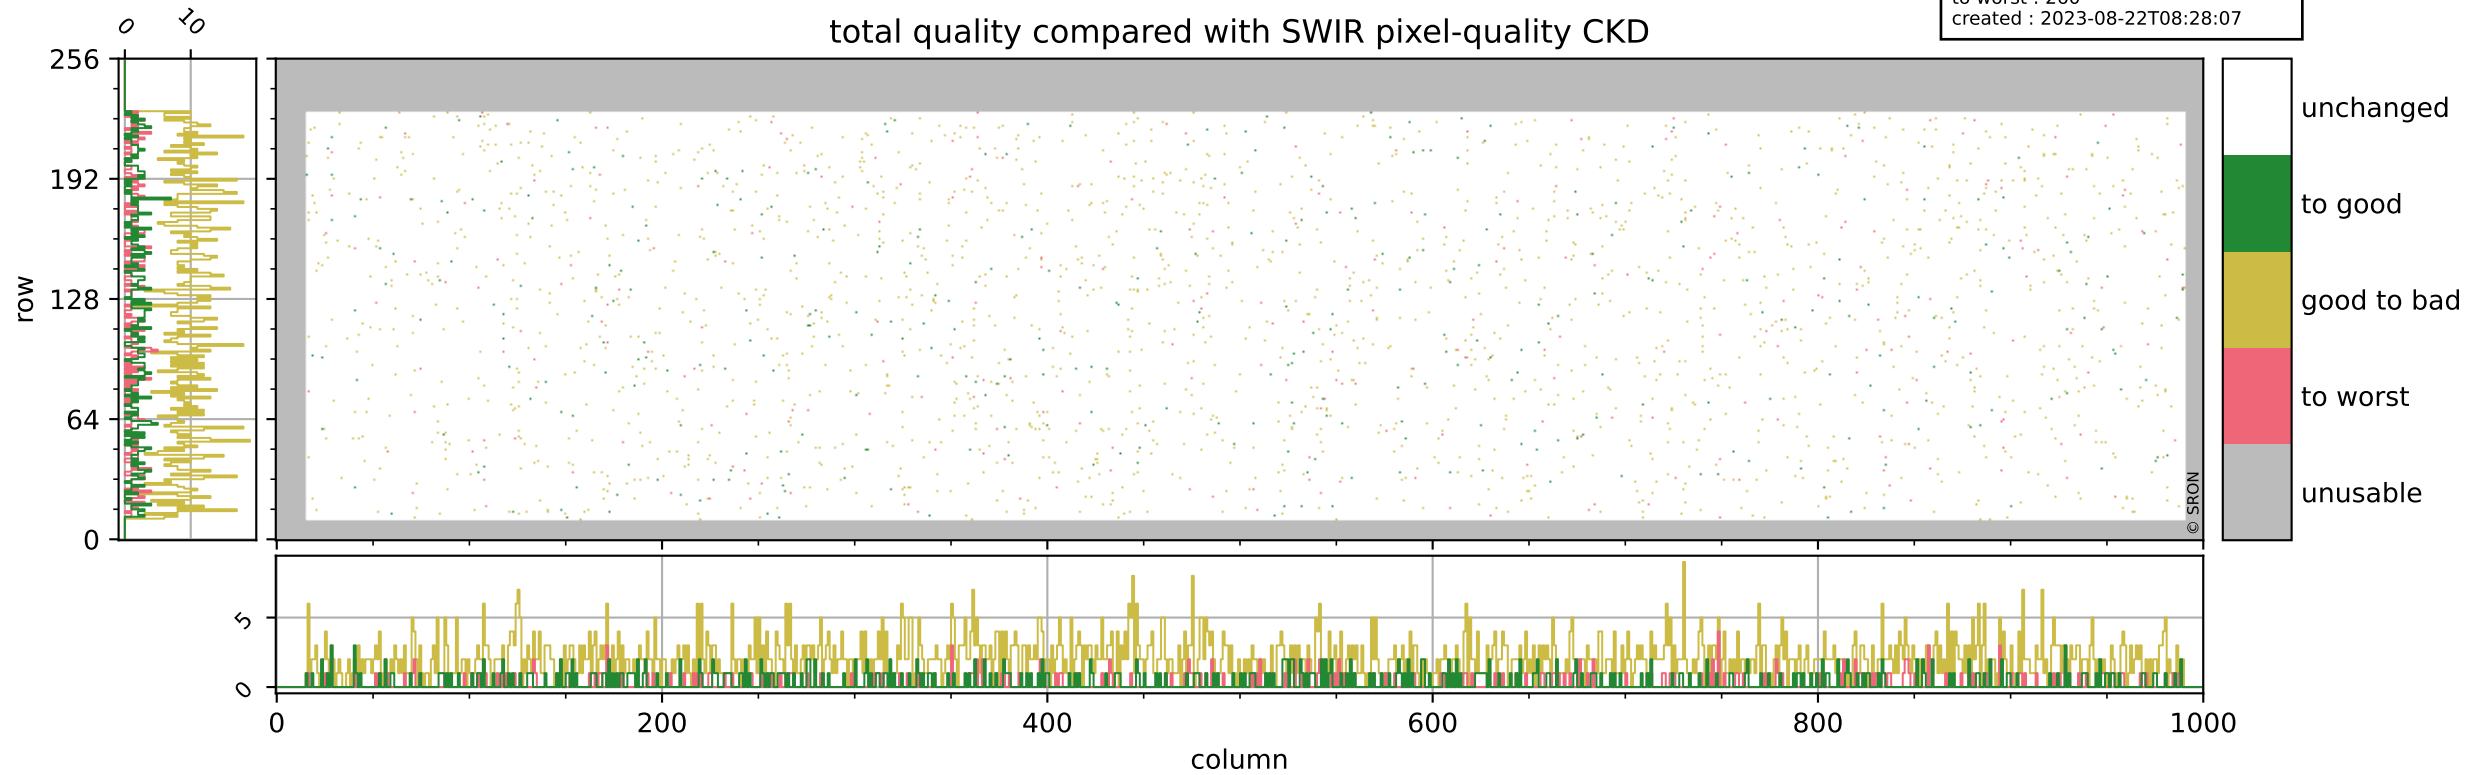

Tropomi SWIR pixel quality (official)

orbits : 19 in [20992, 21037]
coverage : 2021-11-01 / 2021-11-04
bad (quality < 0.8) : 3698
worst (quality < 0.1) : 394
created : 2023-08-22T08:28:06

pixel-quality map (noise average)

Tropomi SWIR pixel quality (official)

orbits : 19 in [20992, 21037]
coverage : 2021-11-01 / 2021-11-04
to good : 366
good to bad : 1807
to worst : 260
created : 2023-08-22T08:28:07

total quality compared with SWIR pixel-quality CKD

Tropomi SWIR pixel quality (official)

orbits : 19 in [20992, 21037]
coverage : 2021-11-01 / 2021-11-04
created : 2023-08-22T08:28:07

Histograms of pixel-quality

Tropomi SWIR pixel quality (official) ground-tracks of Sentinel-5P

orbits : 19 in [20992, 21037]
coverage : 2021-11-01 / 2021-11-04
created : 2023-08-22T08:28:07

Tropomi SWIR pixel quality (official)

orbits : [2827, 21037]
coverage : 2018-04-30 / 2021-11-04
created : 2023-08-22T08:28:08