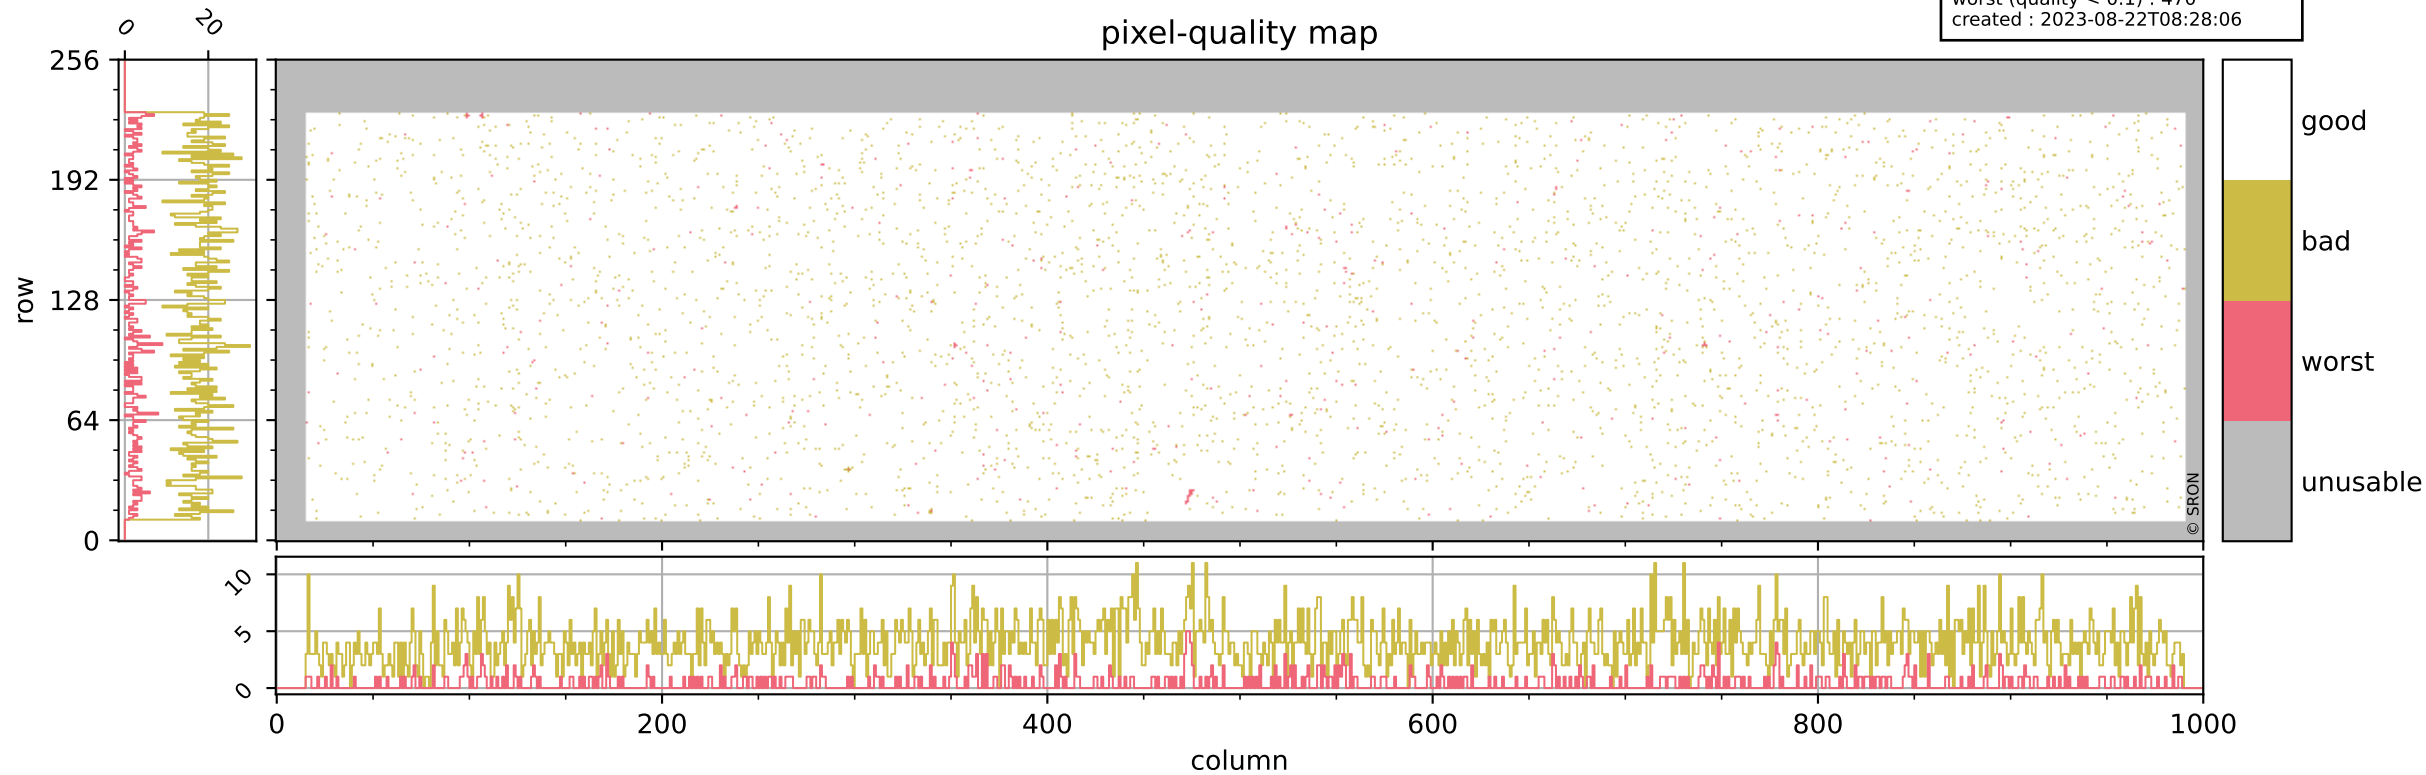

Tropomi SWIR pixel quality (official)

orbits : 19 in [20992, 21037]
coverage : 2021-11-01 / 2021-11-04
bad (quality < 0.8) : 3948
worst (quality < 0.1) : 470
created : 2023-08-22T08:28:06

pixel-quality map

Tropomi SWIR pixel quality (official)

orbits : 19 in [20992, 21037]
coverage : 2021-11-01 / 2021-11-04
bad (quality < 0.8) : 295
worst (quality < 0.1) : 113
created : 2023-08-22T08:28:06

pixel-quality map (dark)

Tropomi SWIR pixel quality (official)

orbits : 19 in [20992, 21037]
coverage : 2021-11-01 / 2021-11-04
bad (quality < 0.8) : 3698
worst (quality < 0.1) : 394
created : 2023-08-22T08:28:06

pixel-quality map (noise average)

Tropomi SWIR pixel quality (official)

orbits : 19 in [20992, 21037]
coverage : 2021-11-01 / 2021-11-04
created : 2023-08-22T08:28:07

Histograms of pixel-quality

Tropomi SWIR pixel quality (official) ground-tracks of Sentinel-5P