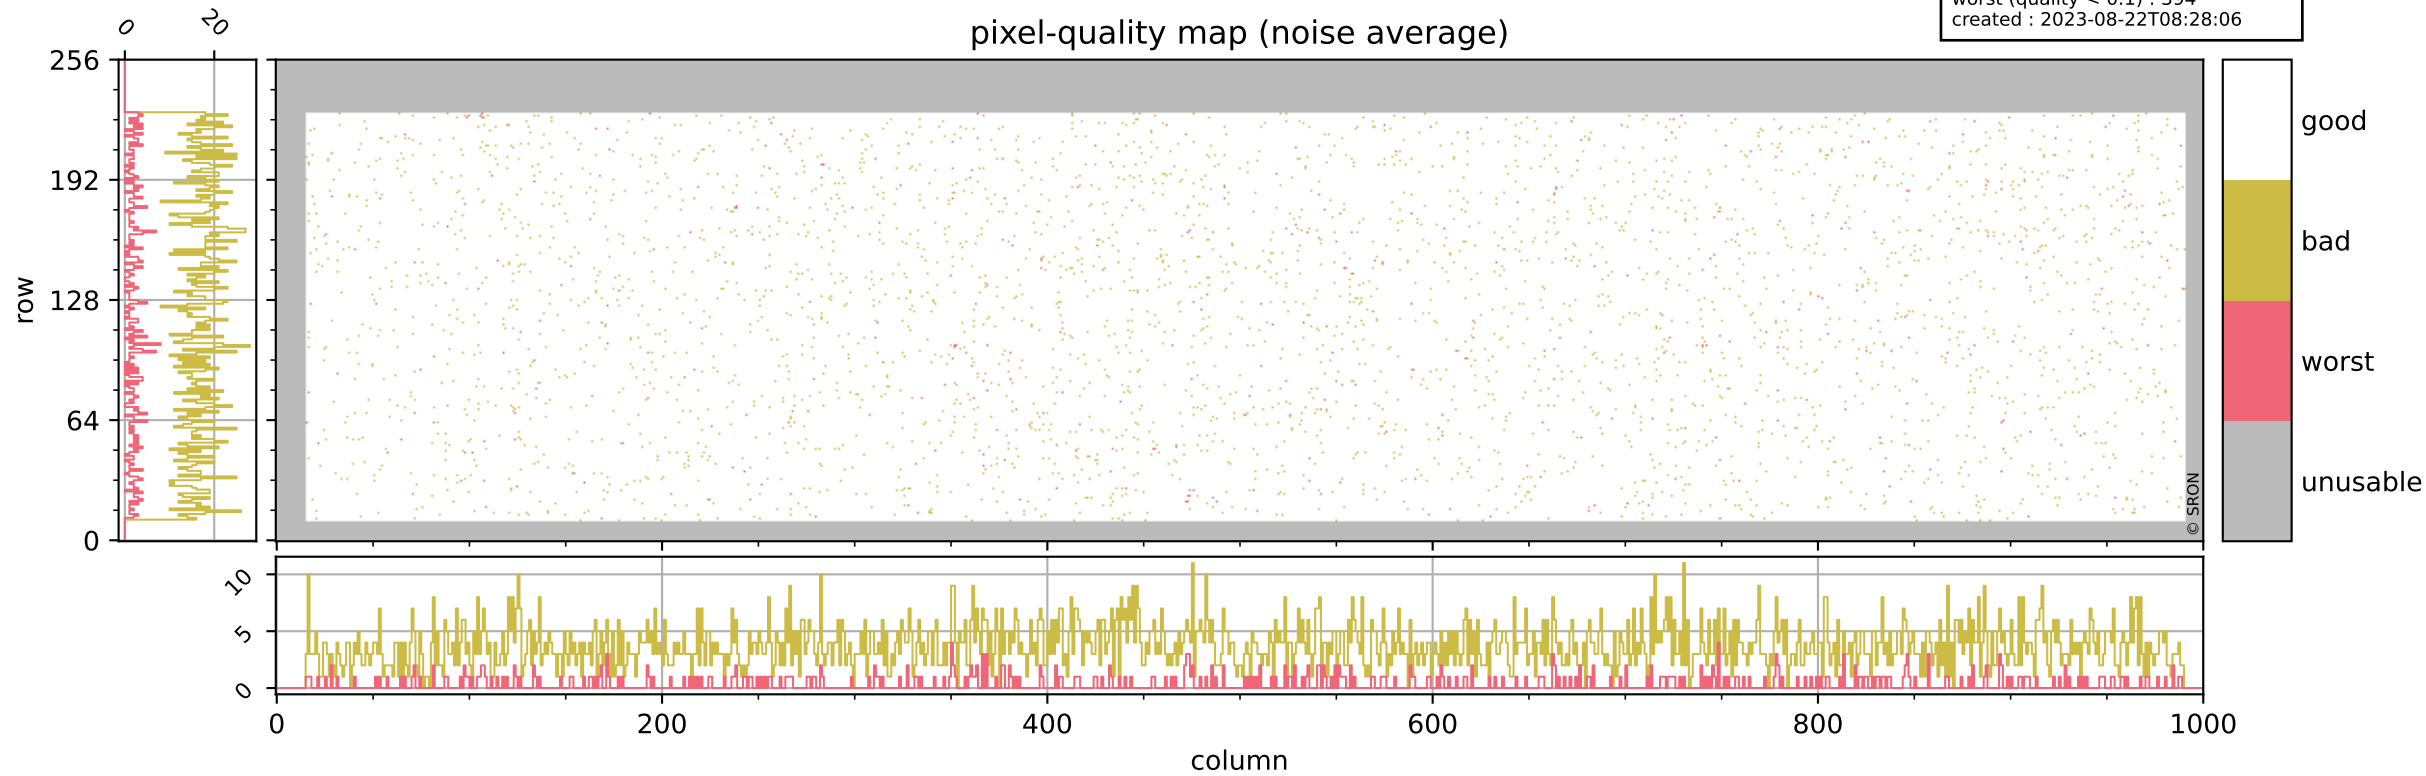

Tropomi SWIR pixel quality (official)

orbits : 19 in [20992, 21037]
coverage : 2021-11-01 / 2021-11-04
bad (quality < 0.8) : 295
worst (quality < 0.1) : 113
created : 2023-08-22T08:28:06

pixel-quality map (dark)

Tropomi SWIR pixel quality (official)

orbits : 19 in [20992, 21037]
coverage : 2021-11-01 / 2021-11-04
bad (quality < 0.8) : 3698
worst (quality < 0.1) : 394
created : 2023-08-22T08:28:06

pixel-quality map (noise average)

Tropomi SWIR pixel quality (official)

orbits : 19 in [20992, 21037]
coverage : 2021-11-01 / 2021-11-04
to good : 366
good to bad : 1807
to worst : 260
created : 2023-08-22T08:28:07

total quality compared with SWIR pixel-quality CKD

Tropomi SWIR pixel quality (official)

orbits : 19 in [20992, 21037]
coverage : 2021-11-01 / 2021-11-04
created : 2023-08-22T08:28:07

Histograms of pixel-quality

Tropomi SWIR pixel quality (official) ground-tracks of Sentinel-5P