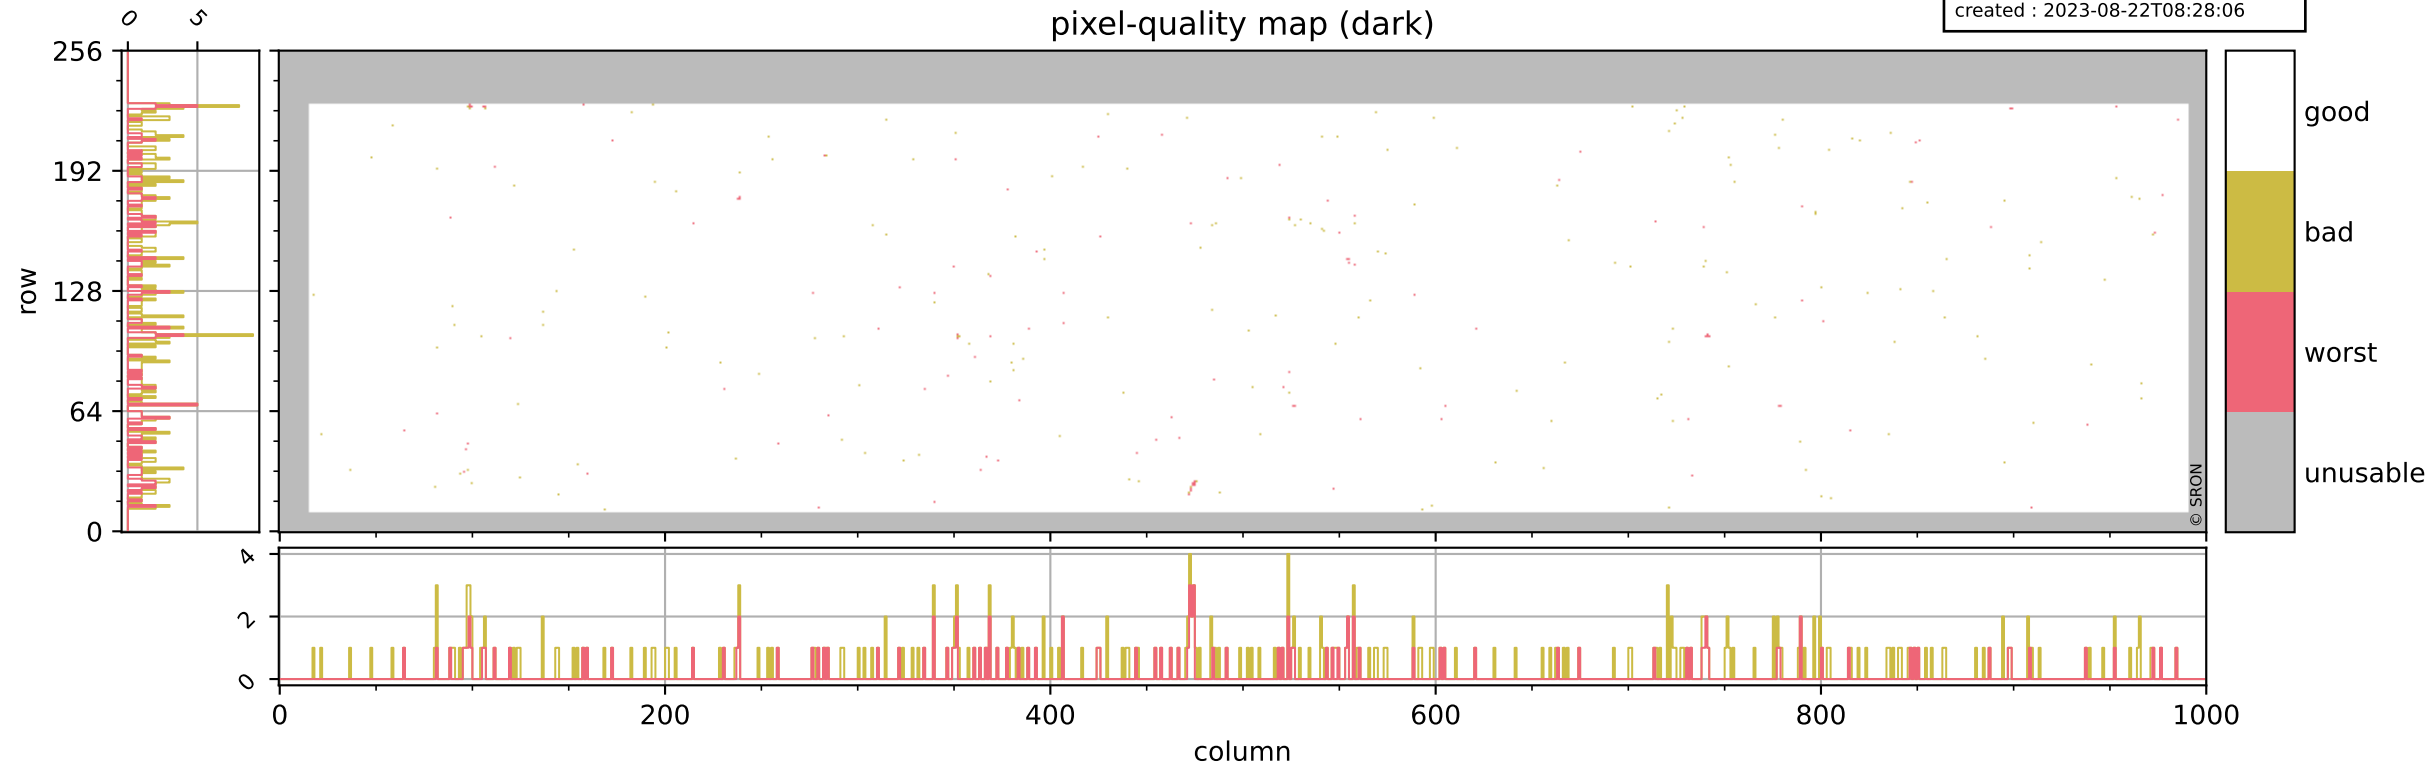

Tropomi SWIR pixel quality (official)

orbits : 19 in [20992, 21037]
coverage : 2021-11-01 / 2021-11-04
bad (quality < 0.8) : 3948
worst (quality < 0.1) : 470
created : 2023-08-22T08:28:06

pixel-quality map

Tropomi SWIR pixel quality (official)

orbits : 19 in [20992, 21037]
coverage : 2021-11-01 / 2021-11-04
bad (quality < 0.8) : 295
worst (quality < 0.1) : 113
created : 2023-08-22T08:28:06

pixel-quality map (dark)

Tropomi SWIR pixel quality (official)

orbits : 19 in [20992, 21037]
coverage : 2021-11-01 / 2021-11-04
bad (quality < 0.8) : 3698
worst (quality < 0.1) : 394
created : 2023-08-22T08:28:06

pixel-quality map (noise average)

Tropomi SWIR pixel quality (official)

orbits : 19 in [20992, 21037]
coverage : 2021-11-01 / 2021-11-04
created : 2023-08-22T08:28:07

Histograms of pixel-quality

Tropomi SWIR pixel quality (official) ground-tracks of Sentinel-5P