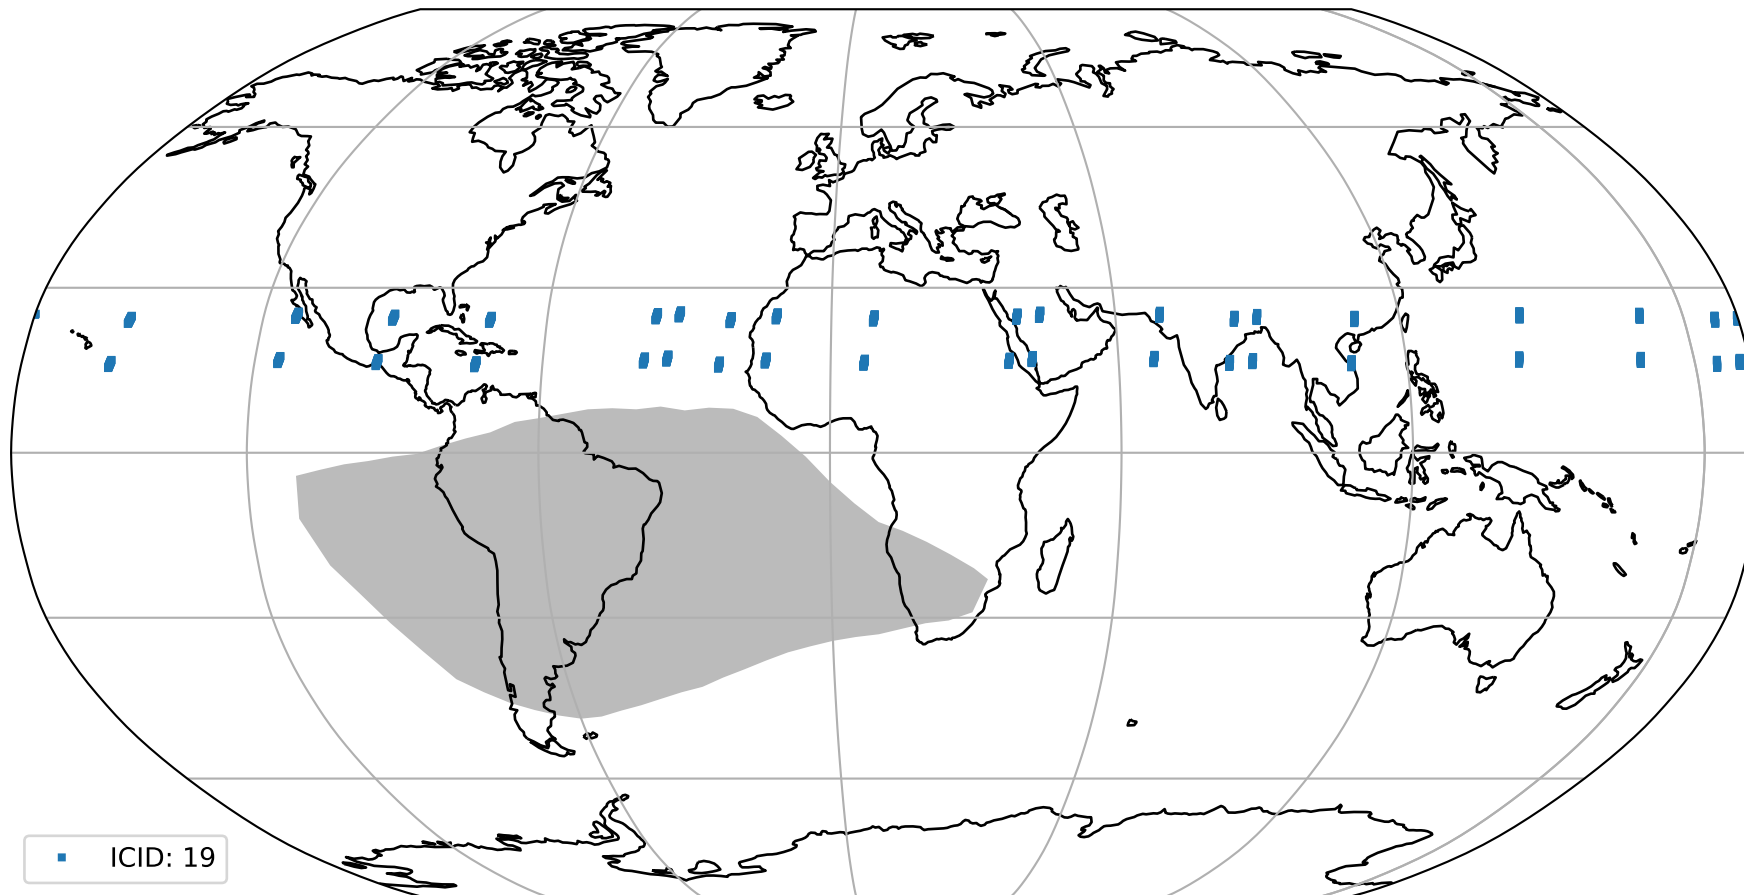

Tropomi SWIR pixel quality (official)

orbits : 19 in [20992, 21037]
coverage : 2021-11-01 / 2021-11-04
to good : 366
good to bad : 1807
to worst : 260
created : 2023-08-22T08:28:07

total quality compared with SWIR pixel-quality CKD

Tropomi SWIR pixel quality (official)

orbits : 19 in [20992, 21037]
coverage : 2021-11-01 / 2021-11-04
created : 2023-08-22T08:28:07

Histograms of pixel-quality

Tropomi SWIR pixel quality (official) ground-tracks of Sentinel-5P

orbits : 19 in [20992, 21037]
coverage : 2021-11-01 / 2021-11-04
created : 2023-08-22T08:28:07

Tropomi SWIR pixel quality (official)

orbits : [2827, 21037]
coverage : 2018-04-30 / 2021-11-04
created : 2023-08-22T08:28:08