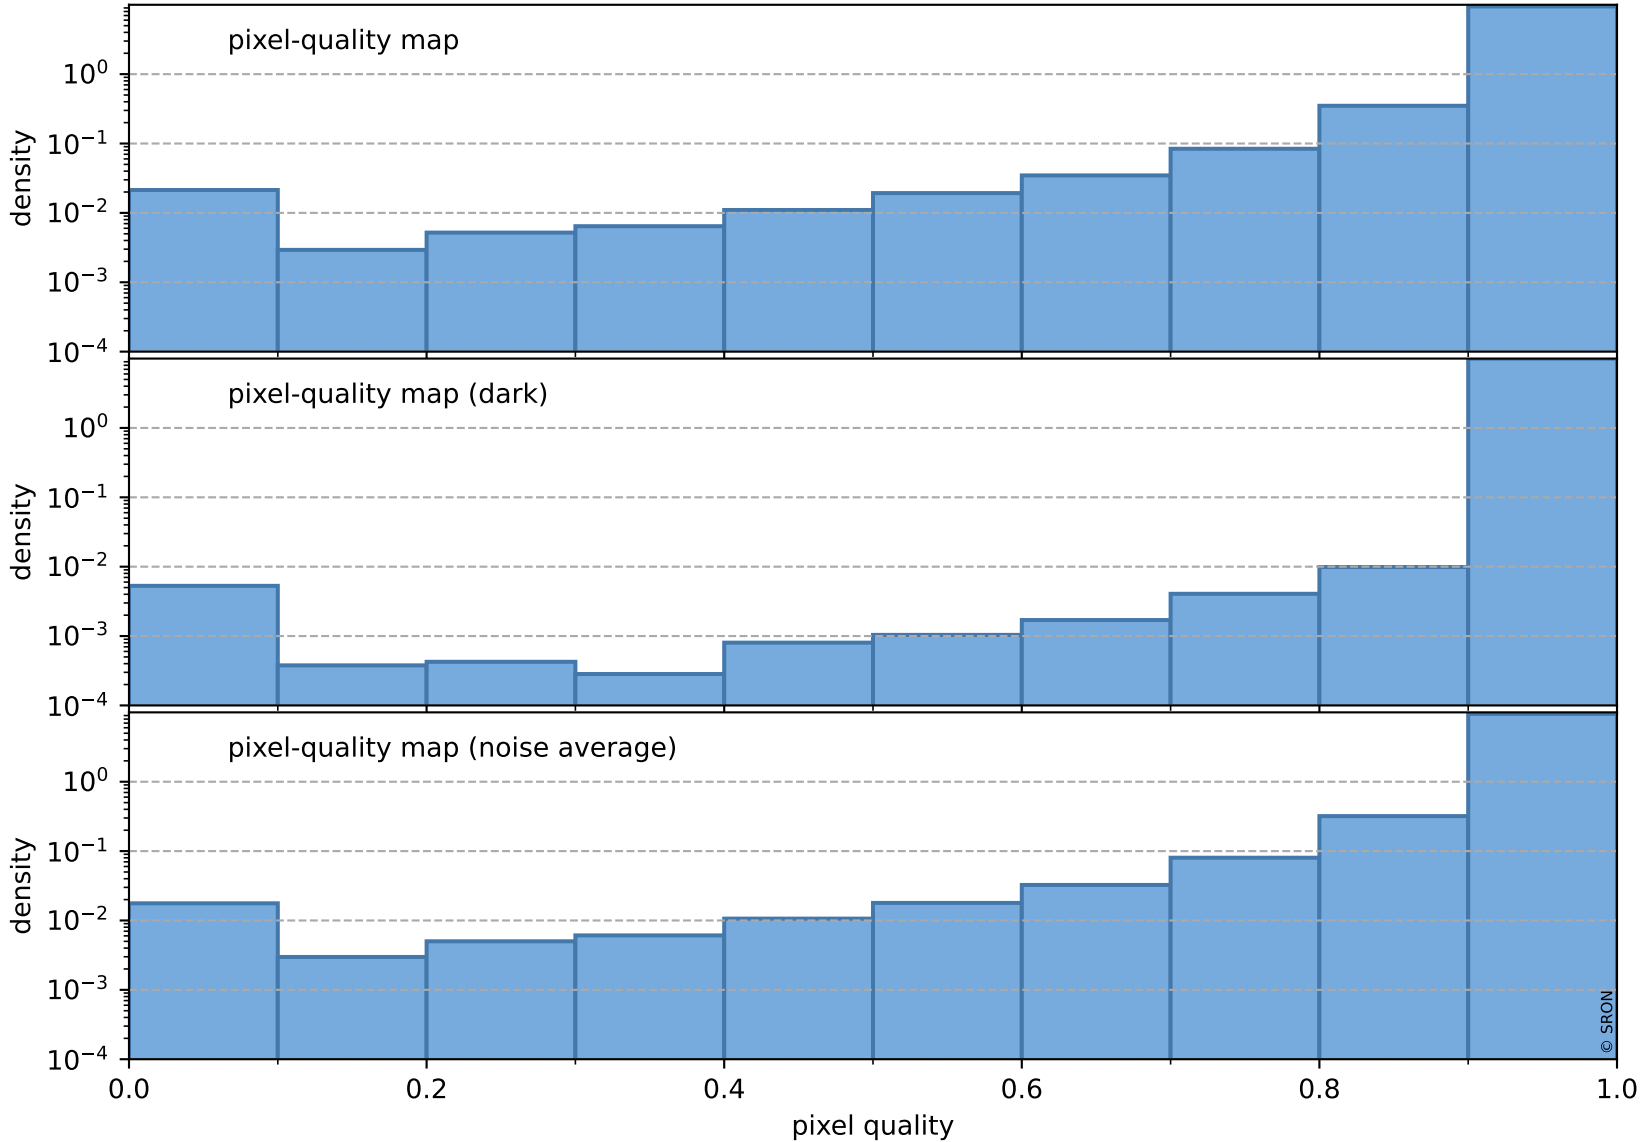

Tropomi SWIR pixel quality (official)

orbits : 18 in [21007, 21052]
coverage : 2021-11-02 / 2021-11-05
created : 2023-08-22T08:28:09

Histograms of pixel-quality