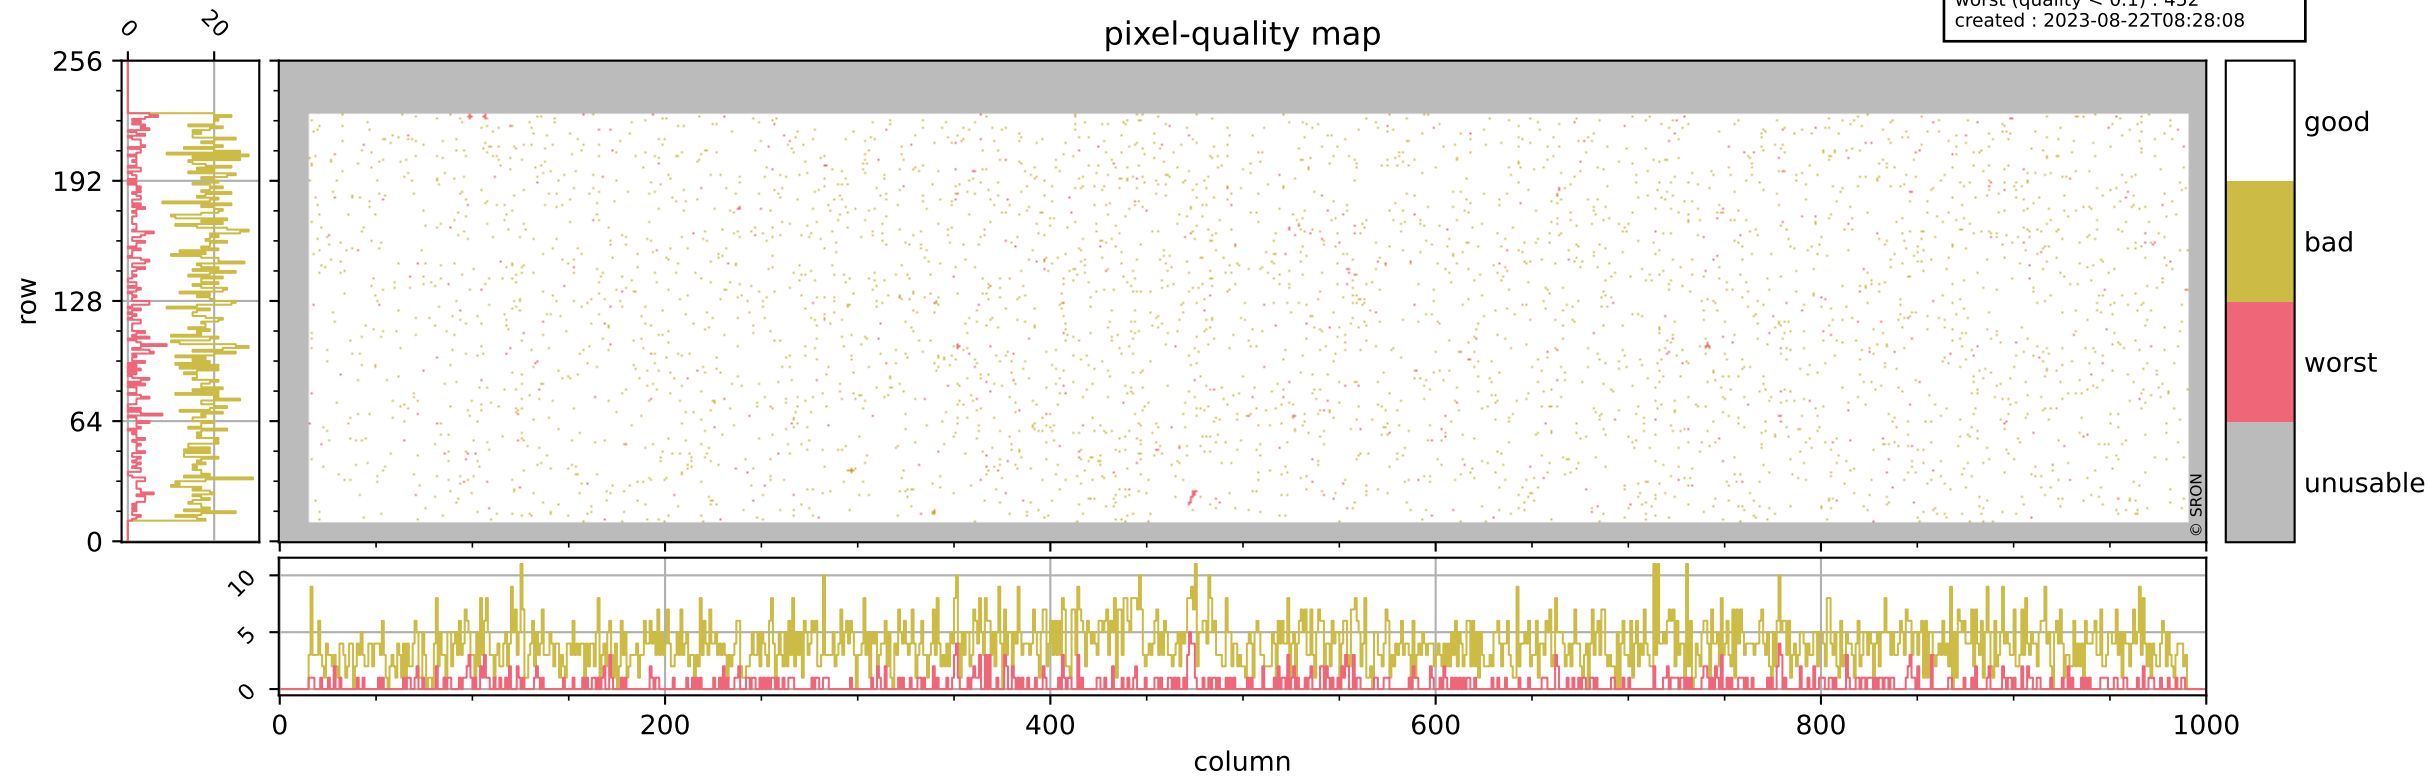

# Tropomi SWIR pixel quality (official)

orbits : 18 in [21007, 21052]  
coverage : 2021-11-02 / 2021-11-05  
bad (quality < 0.8) : 3912  
worst (quality < 0.1) : 452  
created : 2023-08-22T08:28:08

## pixel-quality map

# Tropomi SWIR pixel quality (official)

orbits : 18 in [21007, 21052]  
coverage : 2021-11-02 / 2021-11-05  
bad (quality < 0.8) : 296  
worst (quality < 0.1) : 112  
created : 2023-08-22T08:28:09

# Tropomi SWIR pixel quality (official)

orbits : 18 in [21007, 21052]  
coverage : 2021-11-02 / 2021-11-05  
bad (quality < 0.8) : 3663  
worst (quality < 0.1) : 374  
created : 2023-08-22T08:28:09