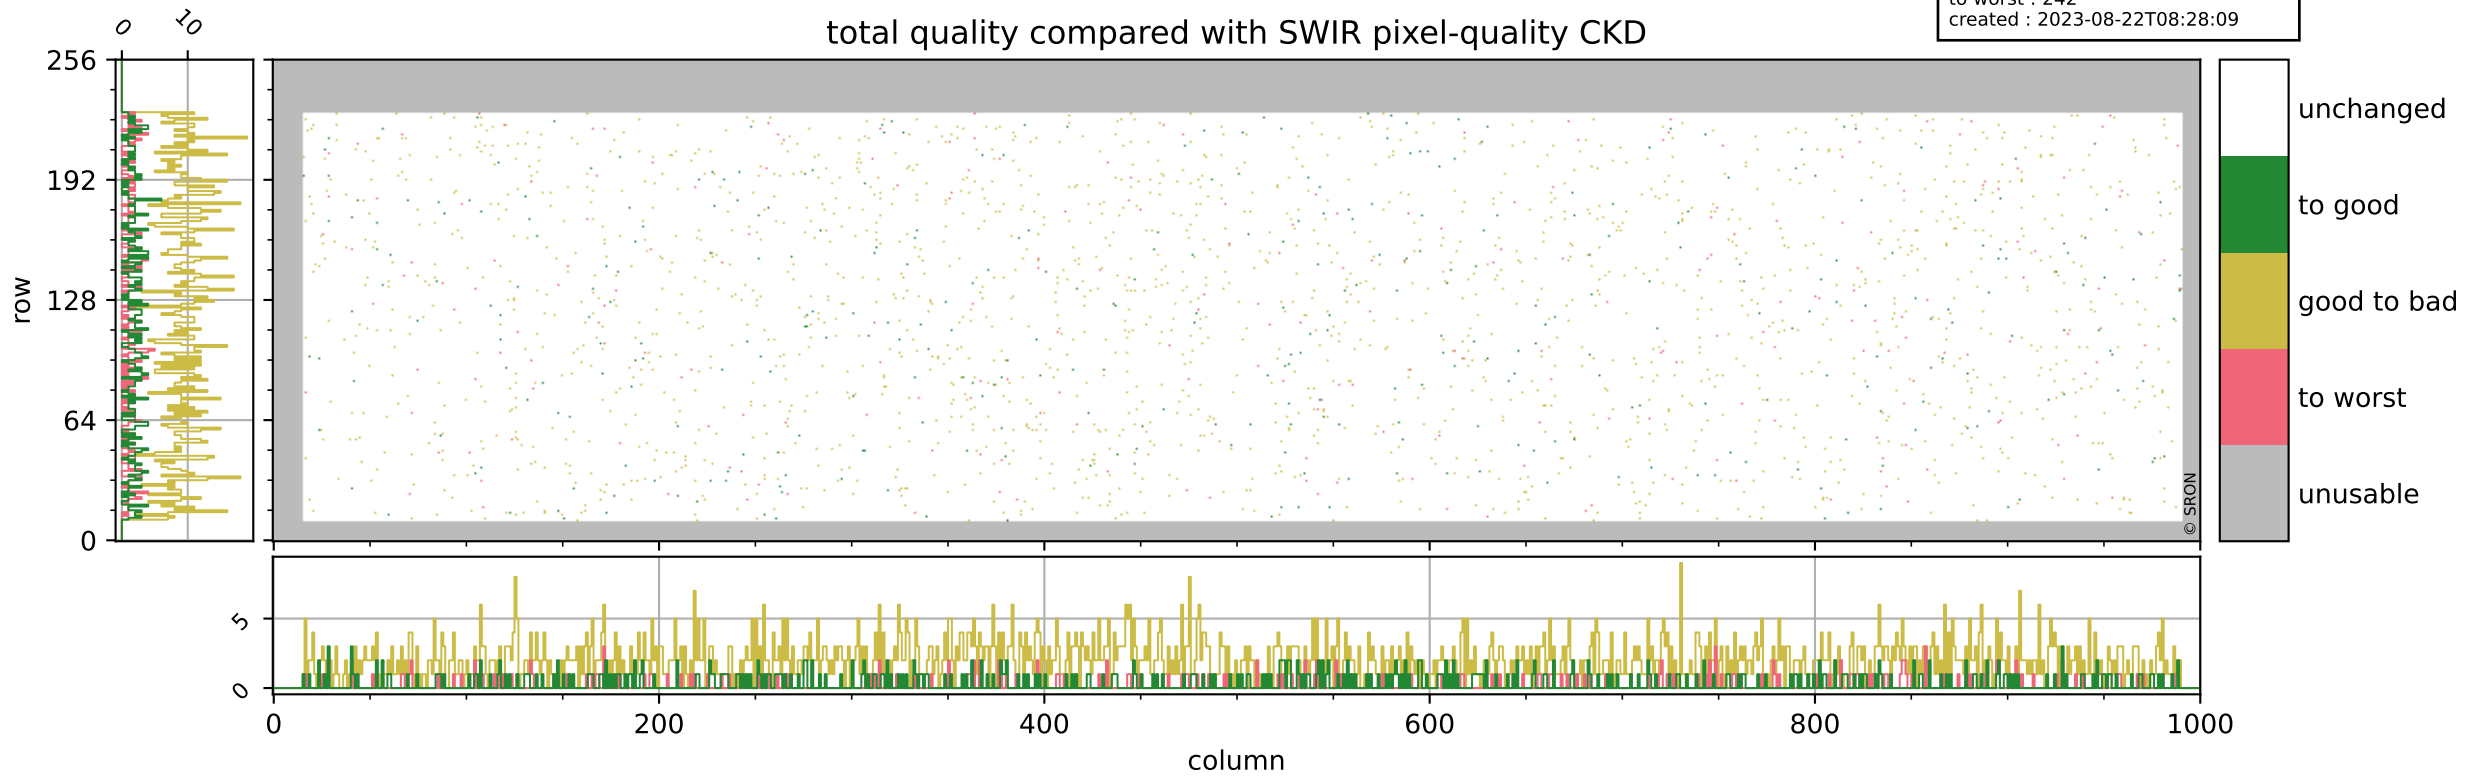

Tropomi SWIR pixel quality (official)

orbits : 18 in [21007, 21052]
coverage : 2021-11-02 / 2021-11-05
to good : 365
good to bad : 1786
to worst : 242
created : 2023-08-22T08:28:09

total quality compared with SWIR pixel-quality CKD