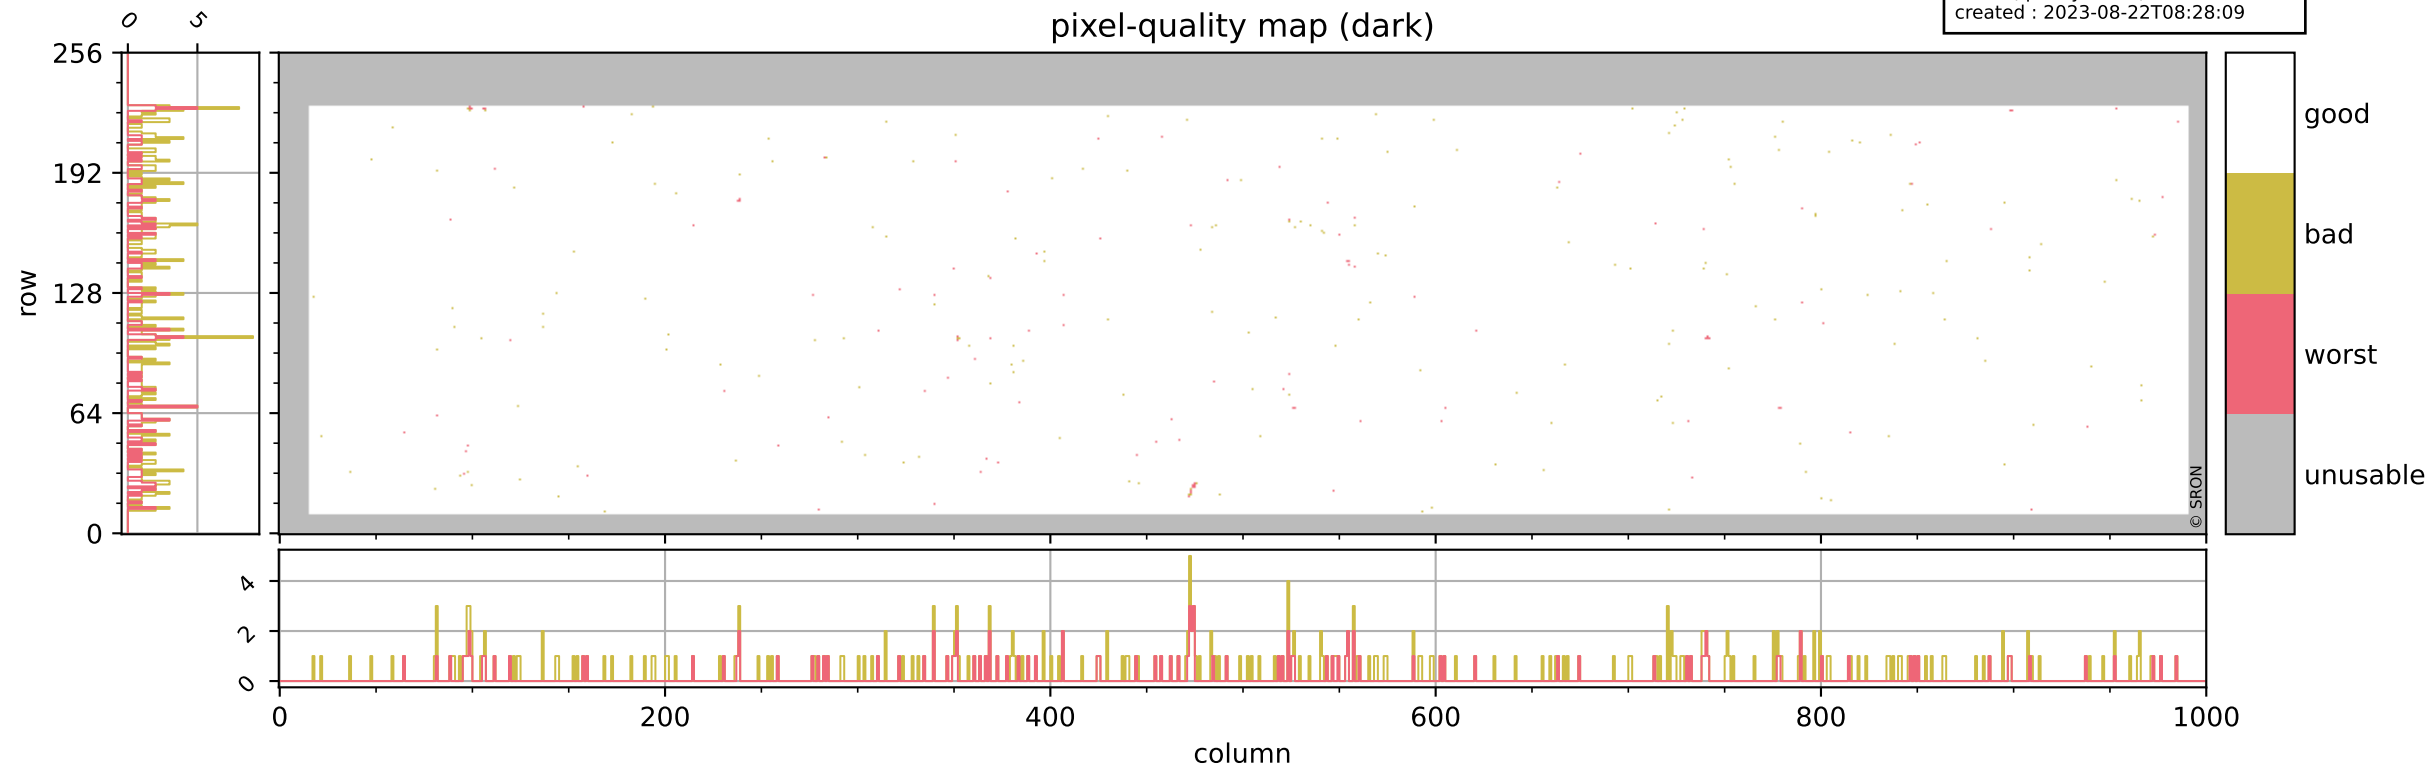

# Tropomi SWIR pixel quality (official)

orbits : 18 in [21007, 21052]  
coverage : 2021-11-02 / 2021-11-05  
bad (quality < 0.8) : 3912  
worst (quality < 0.1) : 452  
created : 2023-08-22T08:28:08

## pixel-quality map

# Tropomi SWIR pixel quality (official)

orbits : 18 in [21007, 21052]  
coverage : 2021-11-02 / 2021-11-05  
bad (quality < 0.8) : 296  
worst (quality < 0.1) : 112  
created : 2023-08-22T08:28:09

# Tropomi SWIR pixel quality (official)

orbits : 18 in [21007, 21052]  
coverage : 2021-11-02 / 2021-11-05  
bad (quality < 0.8) : 3663  
worst (quality < 0.1) : 374  
created : 2023-08-22T08:28:09