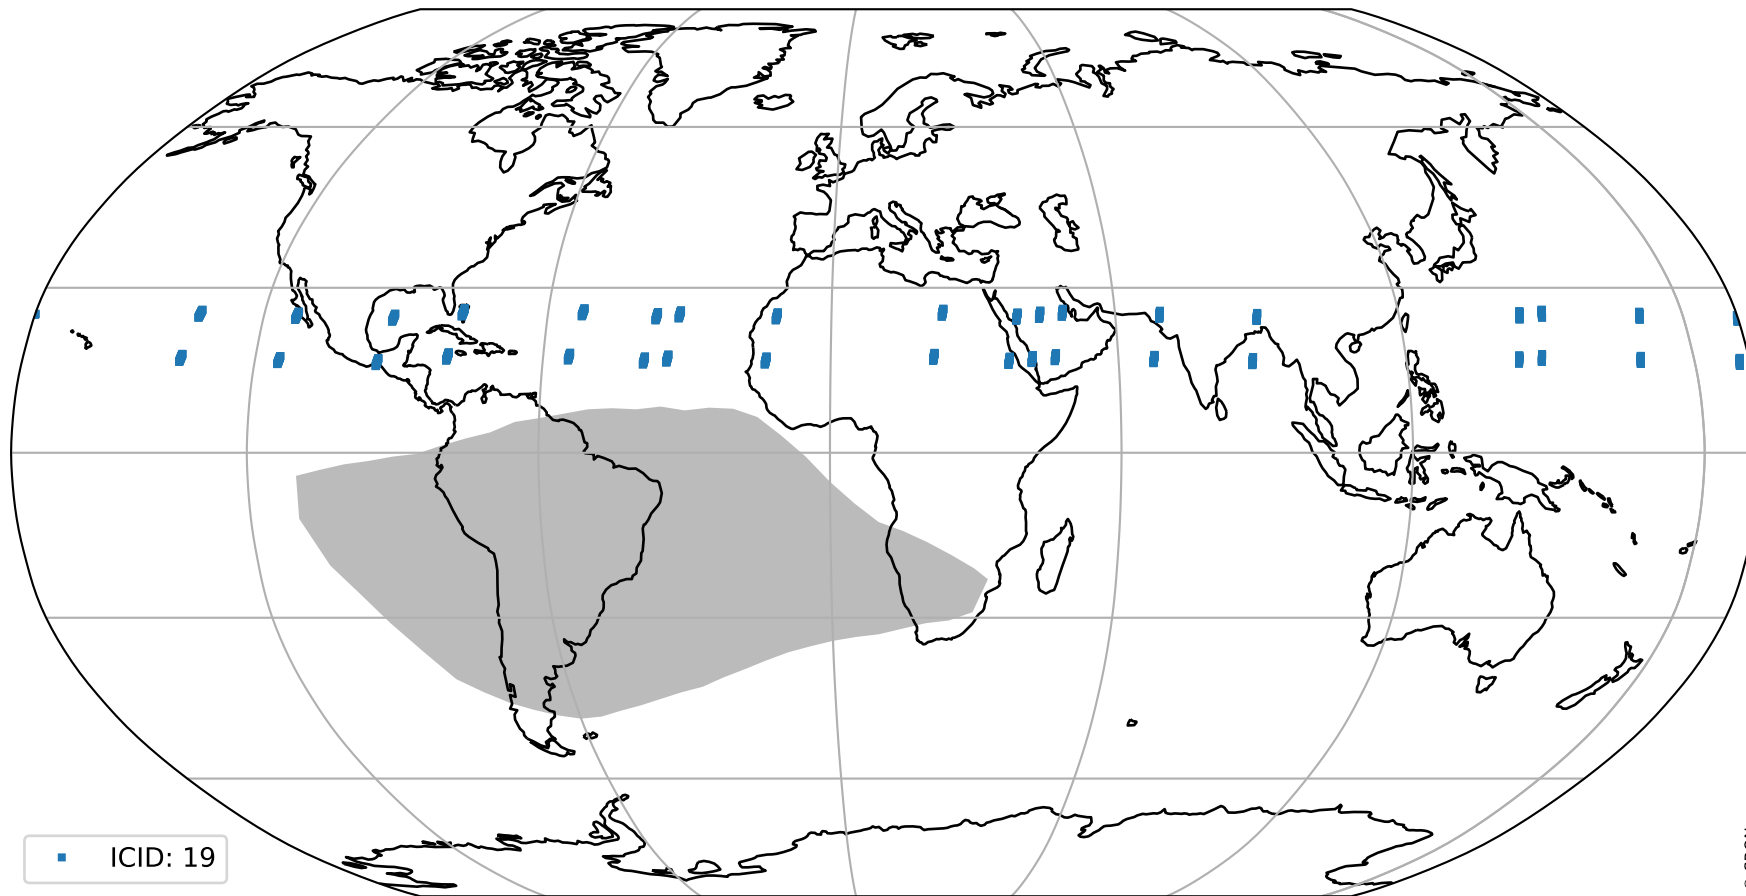

# Tropomi SWIR pixel quality (official)

orbits : 18 in [21007, 21052]  
coverage : 2021-11-02 / 2021-11-05  
created : 2023-08-22T08:28:09

## Histograms of pixel-quality

# Tropomi SWIR pixel quality (official) ground-tracks of Sentinel-5P

orbits : 18 in [21007, 21052]  
coverage : 2021-11-02 / 2021-11-05  
created : 2023-08-22T08:28:10