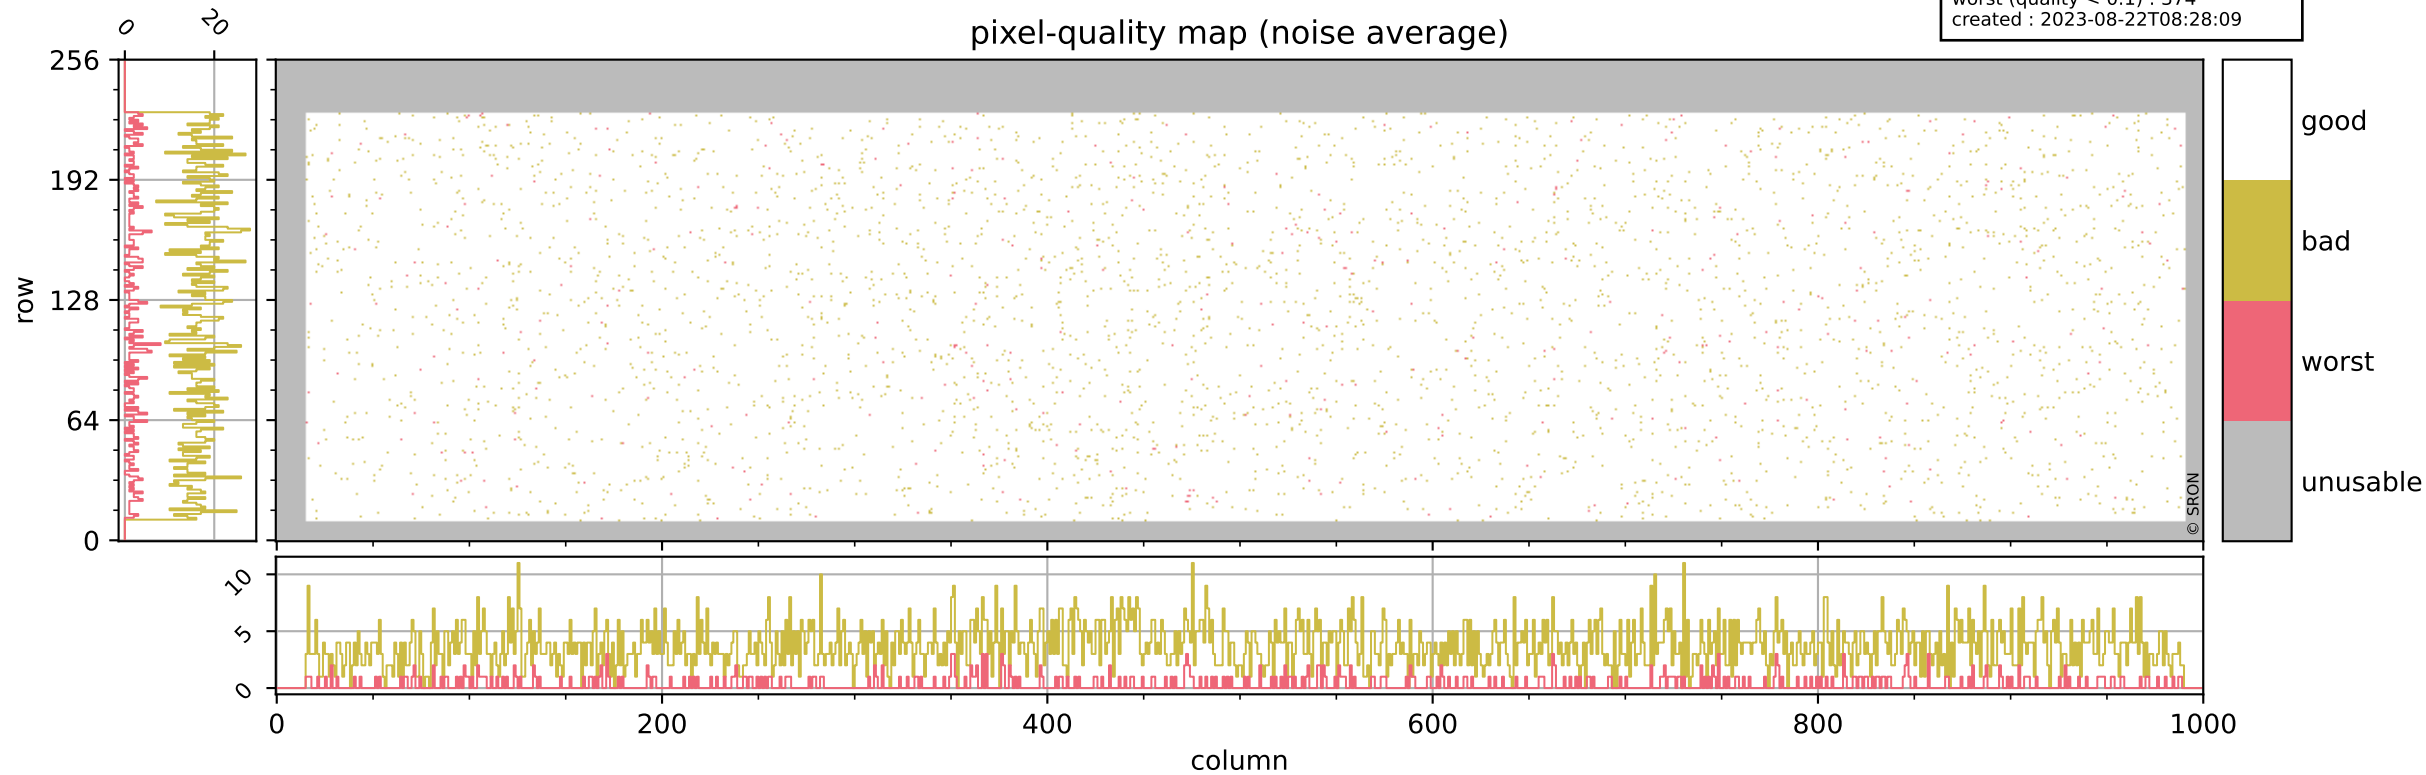

## pixel-quality map

# Tropomi SWIR pixel quality (official)

orbits : 18 in [21007, 21052]  
coverage : 2021-11-02 / 2021-11-05  
bad (quality < 0.8) : 296  
worst (quality < 0.1) : 112  
created : 2023-08-22T08:28:09

# Tropomi SWIR pixel quality (official)

orbits : 18 in [21007, 21052]  
coverage : 2021-11-02 / 2021-11-05  
bad (quality < 0.8) : 3663  
worst (quality < 0.1) : 374  
created : 2023-08-22T08:28:09

## pixel-quality map (noise average)