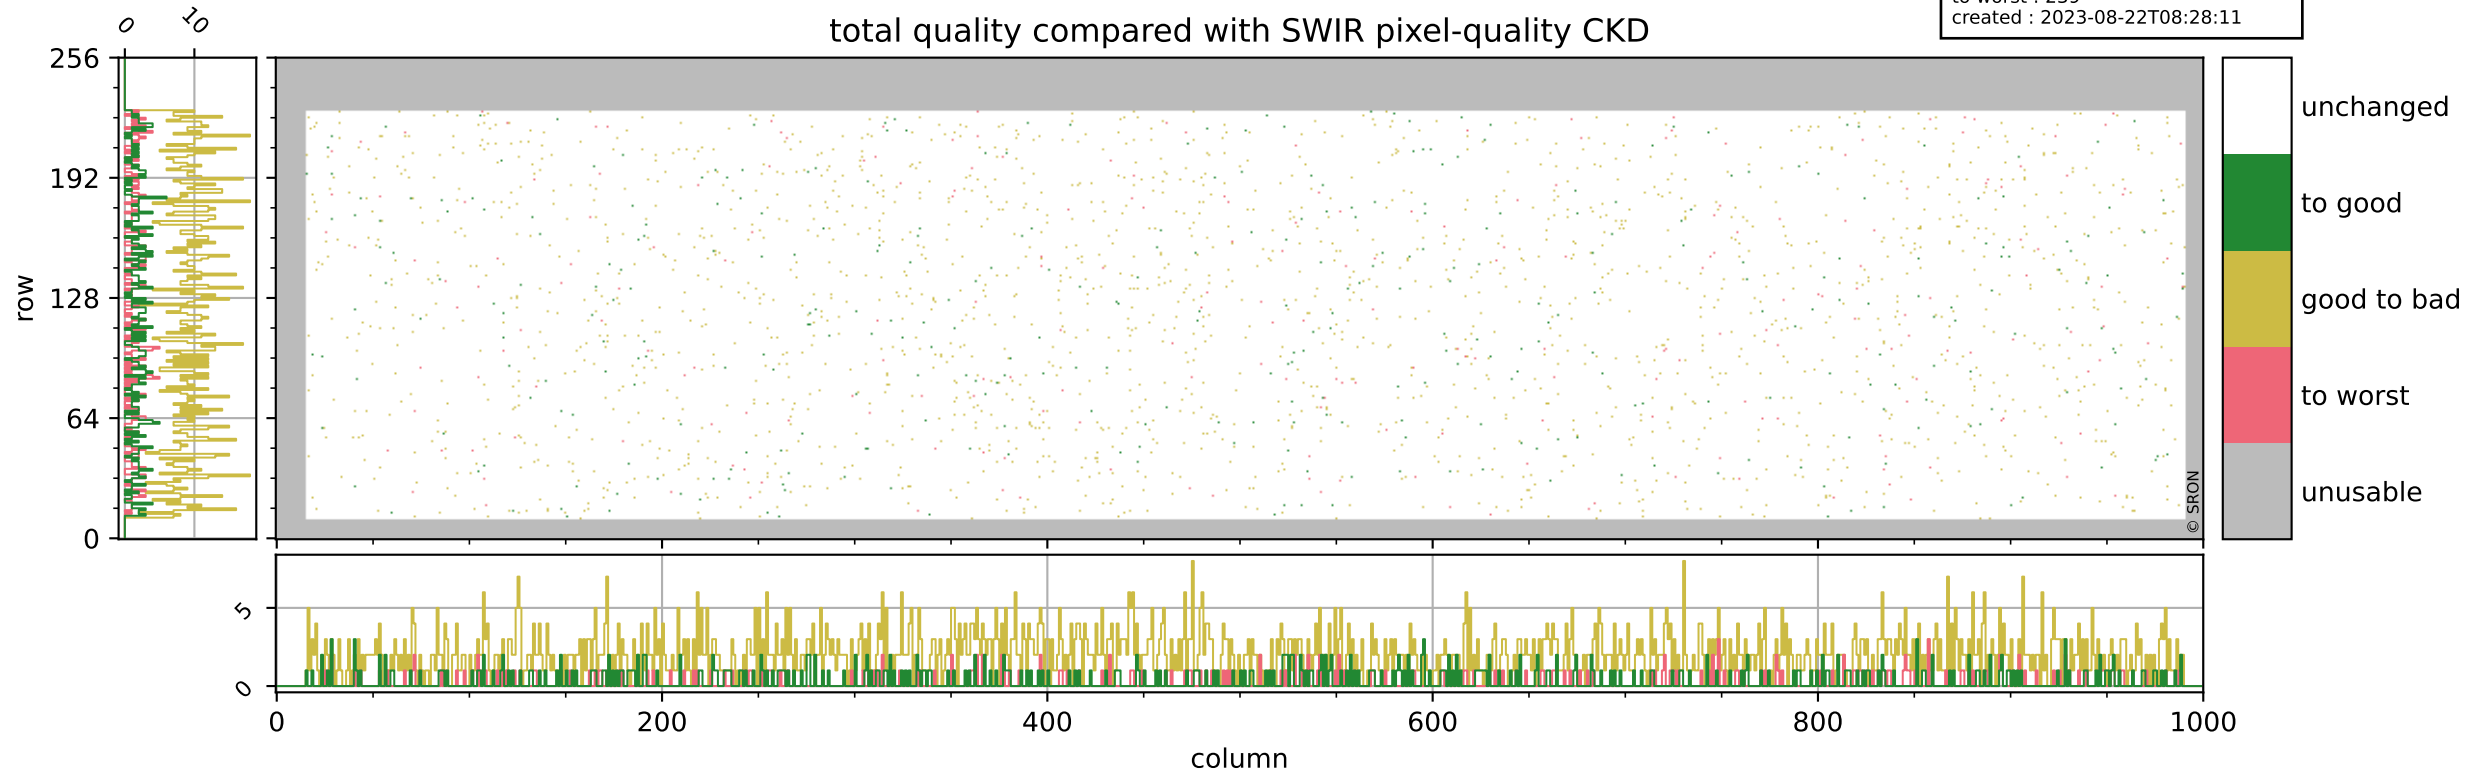

Tropomi SWIR pixel quality (official)

orbits : 19 in [21022, 21067]
coverage : 2021-11-03 / 2021-11-06
bad (quality < 0.8) : 3685
worst (quality < 0.1) : 371
created : 2023-08-22T08:28:11

pixel-quality map (noise average)

Tropomi SWIR pixel quality (official)

orbits : 19 in [21022, 21067]
coverage : 2021-11-03 / 2021-11-06
to good : 359
good to bad : 1805
to worst : 239
created : 2023-08-22T08:28:11

total quality compared with SWIR pixel-quality CKD

Tropomi SWIR pixel quality (official)

orbits : 19 in [21022, 21067]
coverage : 2021-11-03 / 2021-11-06
created : 2023-08-22T08:28:12

Histograms of pixel-quality

Tropomi SWIR pixel quality (official) ground-tracks of Sentinel-5P

orbits : 19 in [21022, 21067]
coverage : 2021-11-03 / 2021-11-06
created : 2023-08-22T08:28:12

Tropomi SWIR pixel quality (official)

orbits : [2827, 21067]
coverage : 2018-04-30 / 2021-11-06
created : 2023-08-22T08:28:12