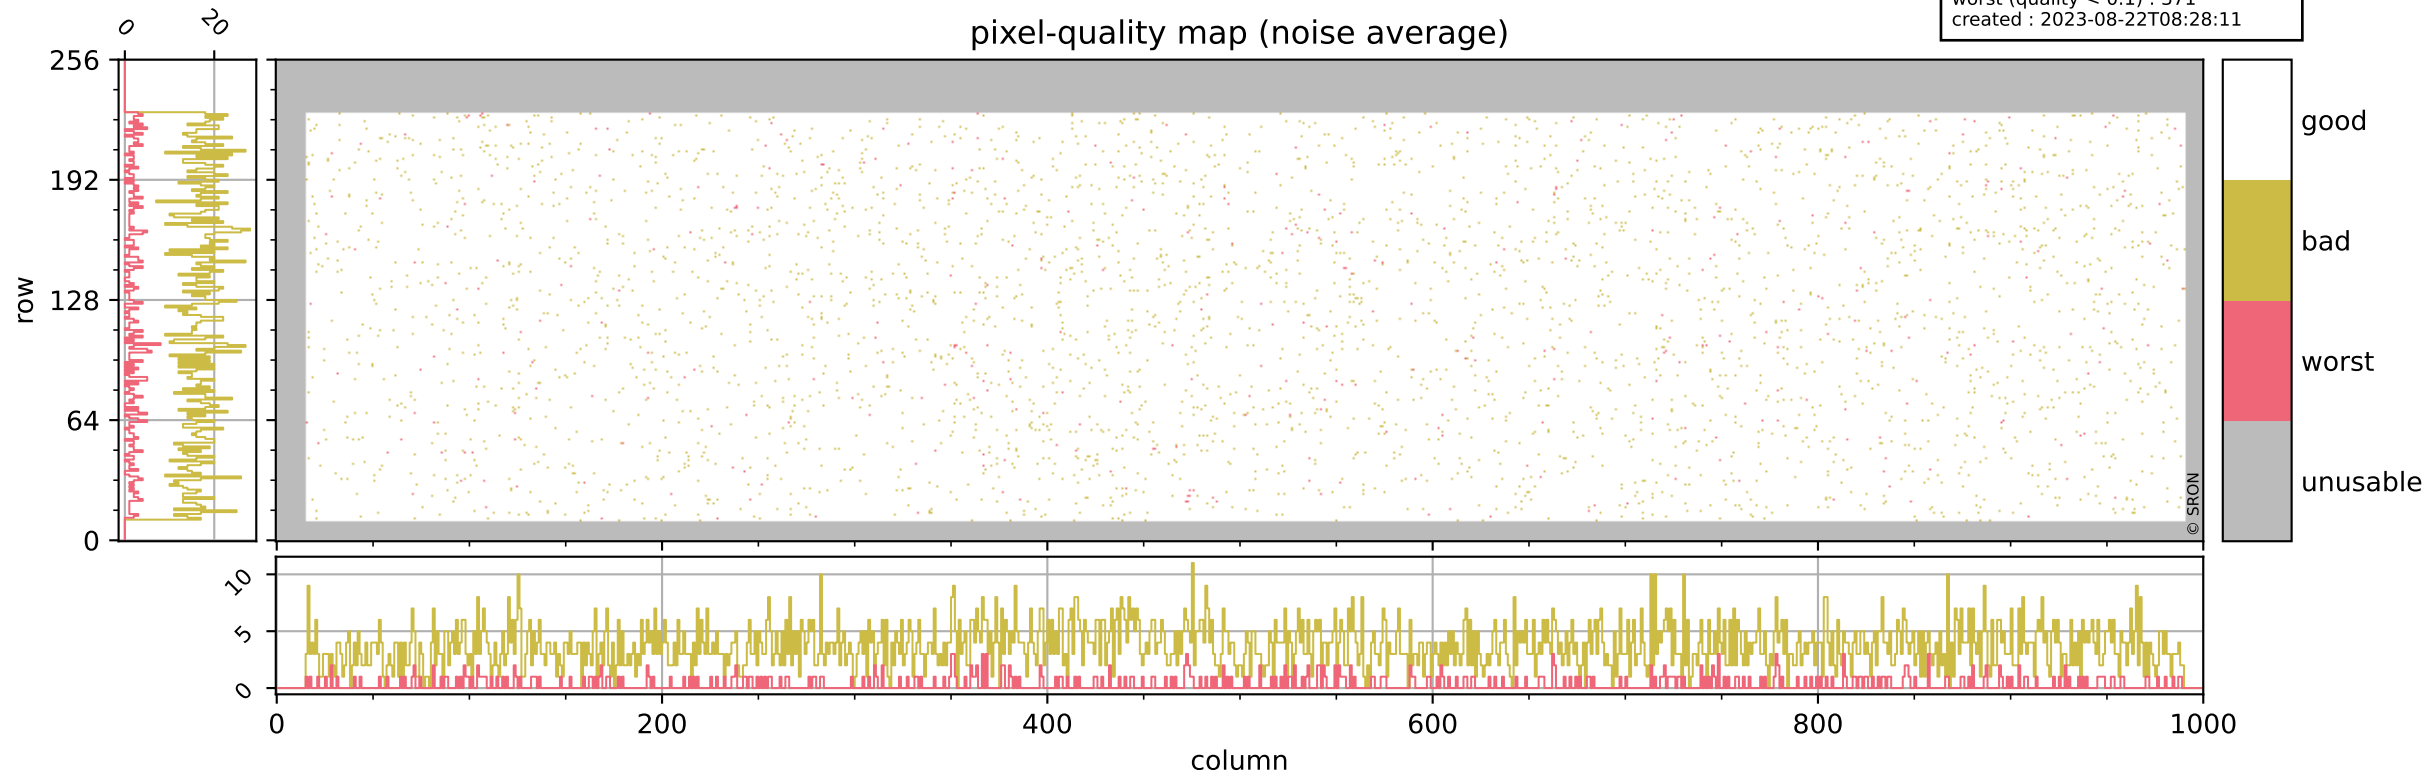

Tropomi SWIR pixel quality (official)

orbits : 19 in [21022, 21067]
coverage : 2021-11-03 / 2021-11-06
bad (quality < 0.8) : 296
worst (quality < 0.1) : 113
created : 2023-08-22T08:28:11

pixel-quality map (dark)

Tropomi SWIR pixel quality (official)

orbits : 19 in [21022, 21067]
coverage : 2021-11-03 / 2021-11-06
bad (quality < 0.8) : 3685
worst (quality < 0.1) : 371
created : 2023-08-22T08:28:11

pixel-quality map (noise average)

Tropomi SWIR pixel quality (official)

orbits : 19 in [21022, 21067]
coverage : 2021-11-03 / 2021-11-06
to good : 359
good to bad : 1805
to worst : 239
created : 2023-08-22T08:28:11

total quality compared with SWIR pixel-quality CKD

Tropomi SWIR pixel quality (official)

orbits : 19 in [21022, 21067]
coverage : 2021-11-03 / 2021-11-06
created : 2023-08-22T08:28:12

Histograms of pixel-quality

Tropomi SWIR pixel quality (official) ground-tracks of Sentinel-5P