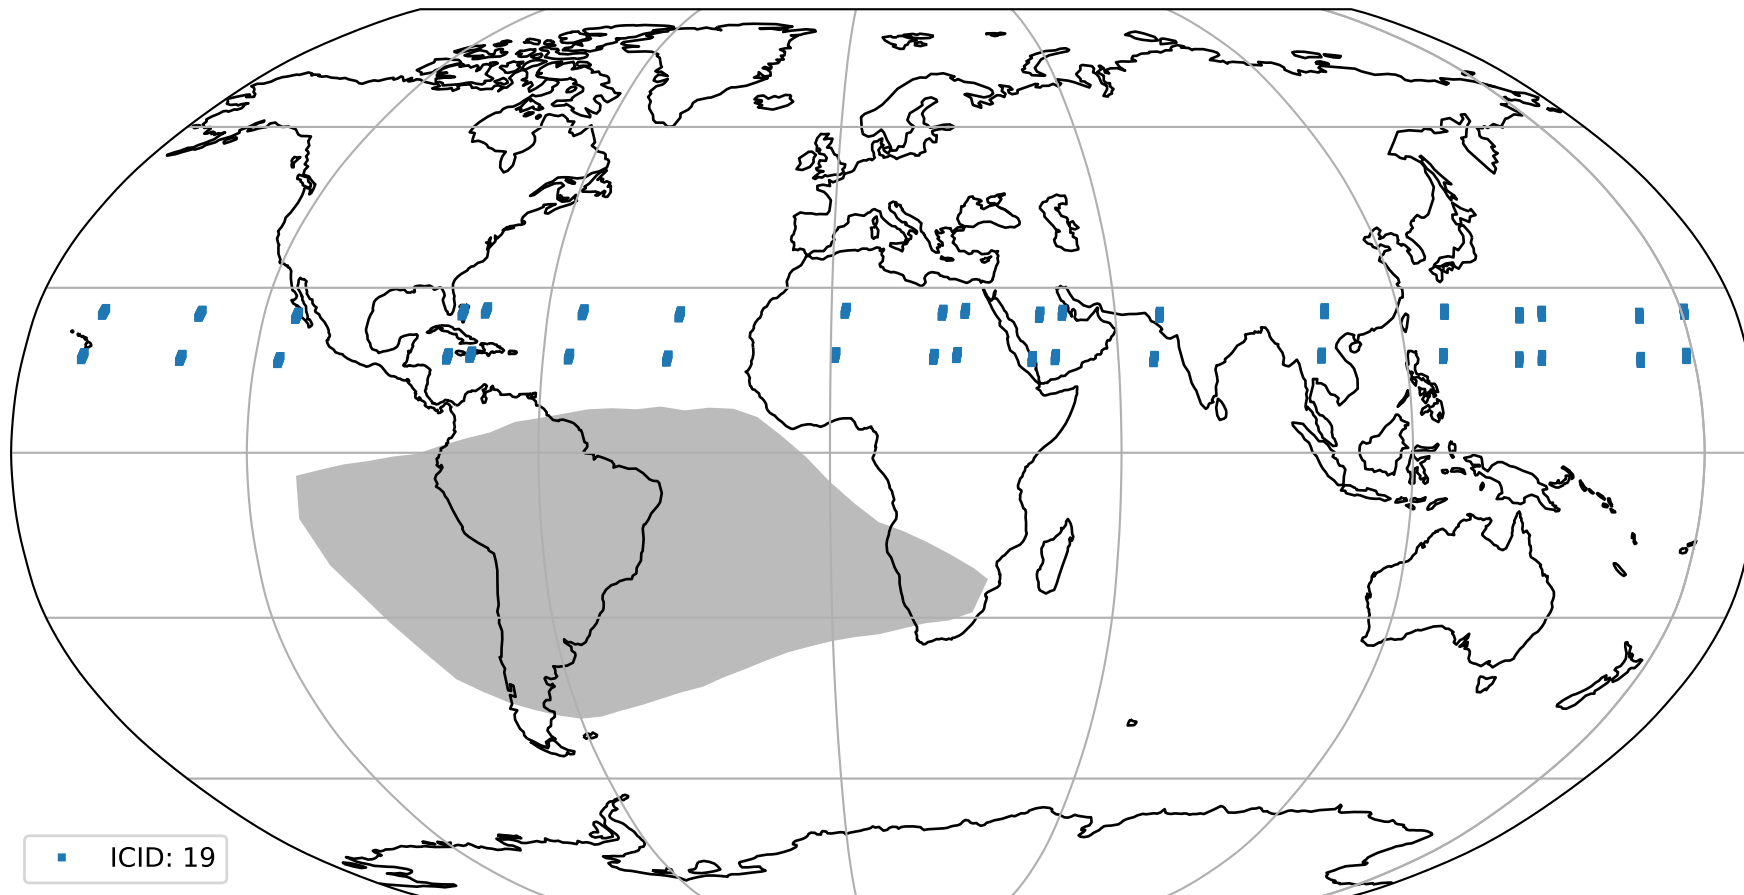

Tropomi SWIR pixel quality (official)

orbits : 19 in [21022, 21067]
coverage : 2021-11-03 / 2021-11-06
created : 2023-08-22T08:28:12

Histograms of pixel-quality

Tropomi SWIR pixel quality (official) ground-tracks of Sentinel-5P

orbits : 19 in [21022, 21067]
coverage : 2021-11-03 / 2021-11-06
created : 2023-08-22T08:28:12

Tropomi SWIR pixel quality (official)

orbits : [2827, 21067]
coverage : 2018-04-30 / 2021-11-06
created : 2023-08-22T08:28:12