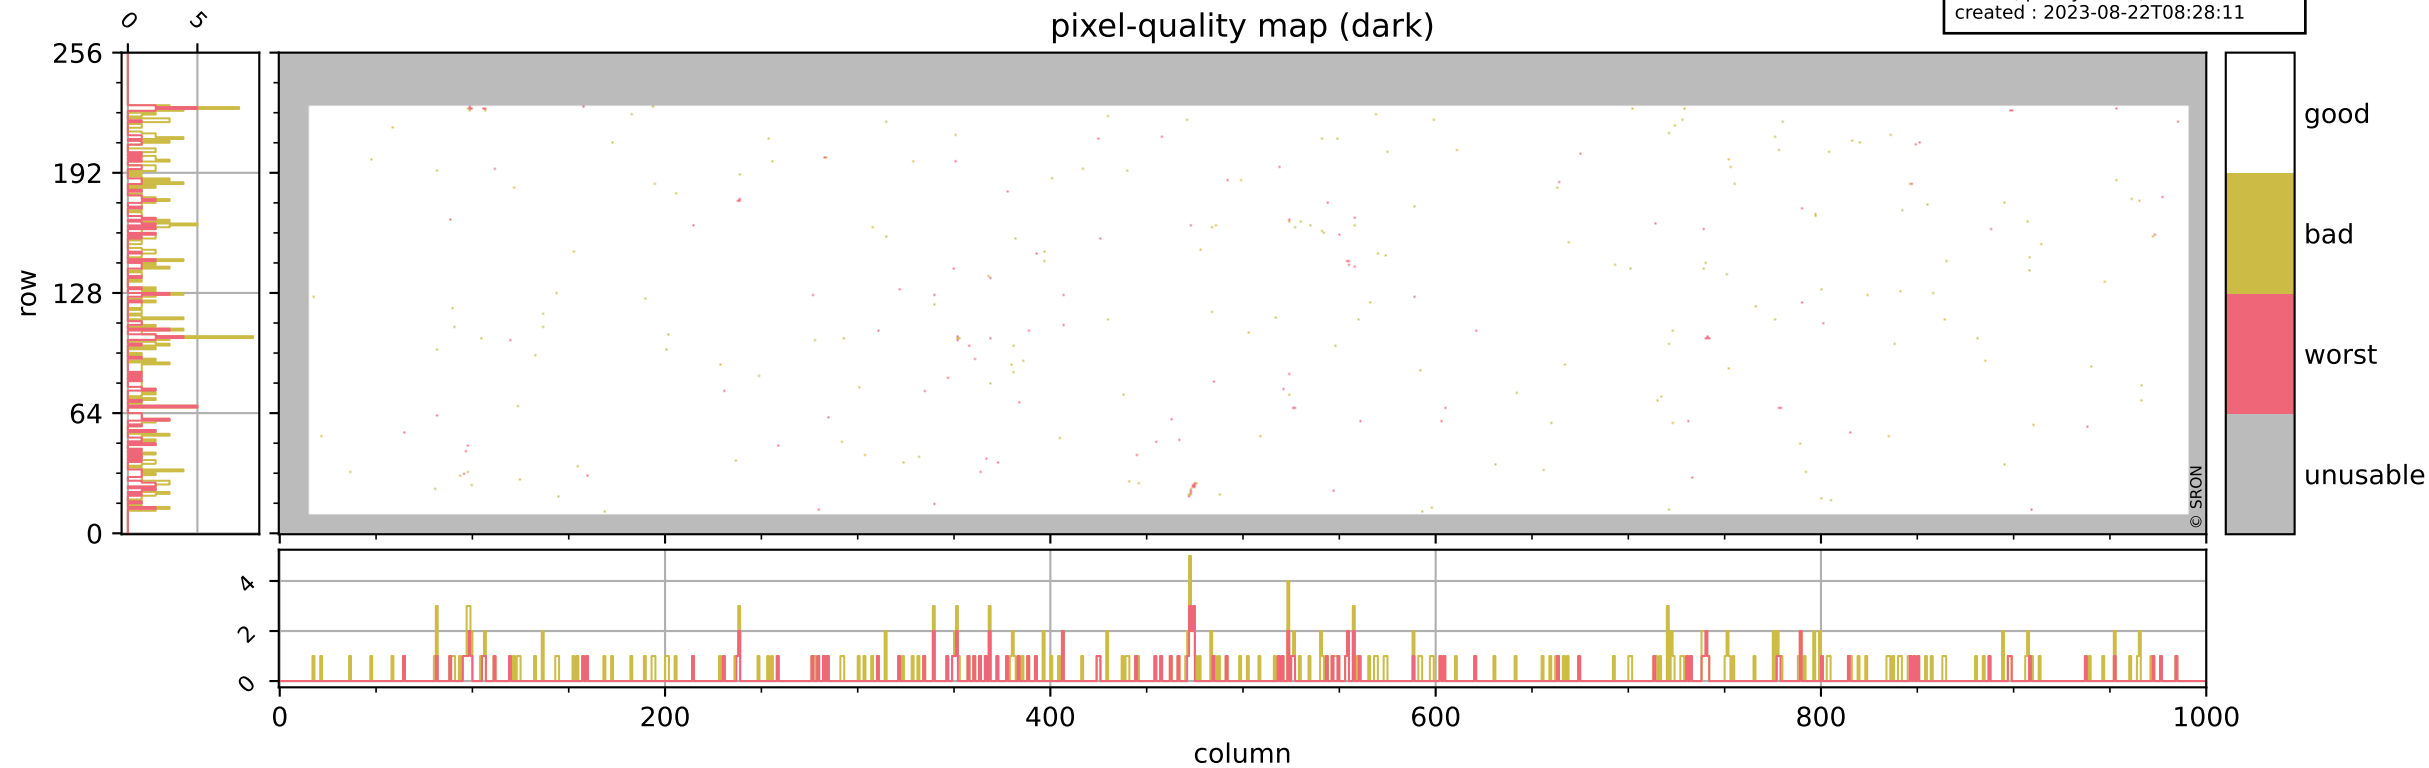

Tropomi SWIR pixel quality (official)

orbits : 19 in [21022, 21067]
coverage : 2021-11-03 / 2021-11-06
bad (quality < 0.8) : 3934
worst (quality < 0.1) : 448
created : 2023-08-22T08:28:11

pixel-quality map

Tropomi SWIR pixel quality (official)

orbits : 19 in [21022, 21067]
coverage : 2021-11-03 / 2021-11-06
bad (quality < 0.8) : 296
worst (quality < 0.1) : 113
created : 2023-08-22T08:28:11

pixel-quality map (dark)

Tropomi SWIR pixel quality (official)

orbits : 19 in [21022, 21067]
coverage : 2021-11-03 / 2021-11-06
bad (quality < 0.8) : 3685
worst (quality < 0.1) : 371
created : 2023-08-22T08:28:11

pixel-quality map (noise average)

Tropomi SWIR pixel quality (official)

orbits : 19 in [21022, 21067]
coverage : 2021-11-03 / 2021-11-06
to good : 359
good to bad : 1805
to worst : 239
created : 2023-08-22T08:28:11

total quality compared with SWIR pixel-quality CKD