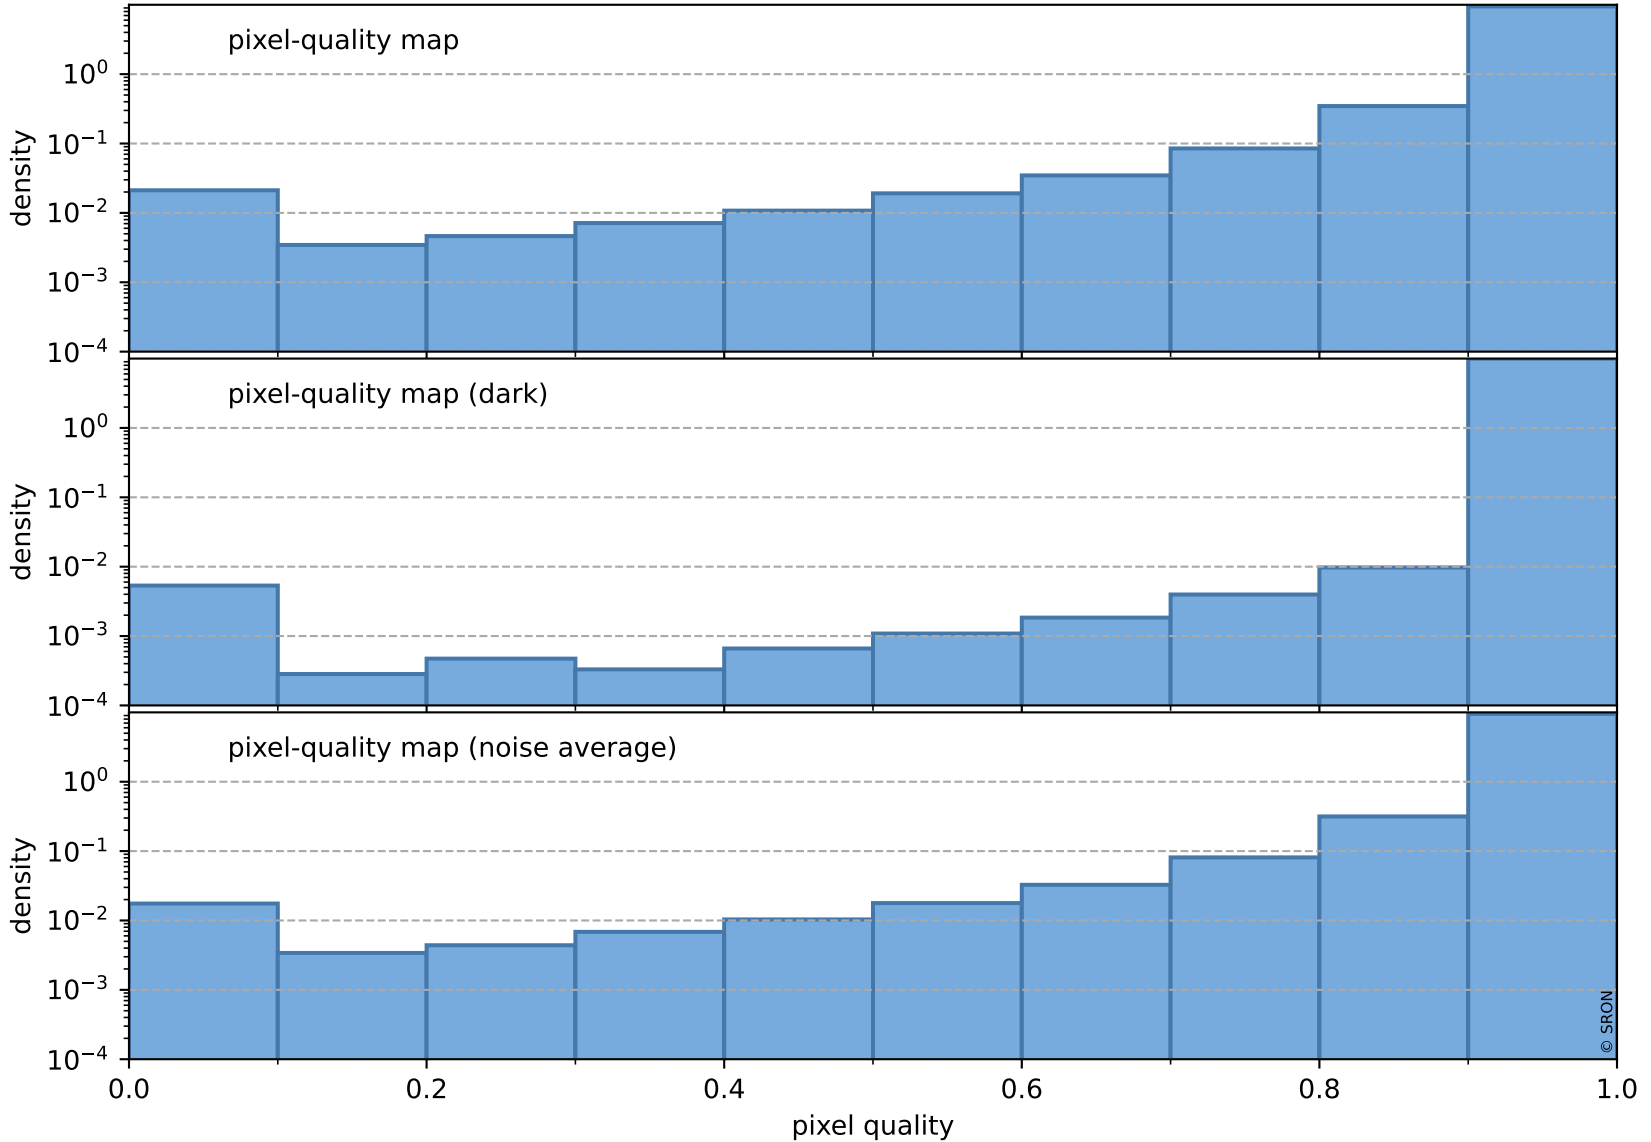

Tropomi SWIR pixel quality (official)

orbits : 19 in [21022, 21067]
coverage : 2021-11-03 / 2021-11-06
to good : 359
good to bad : 1805
to worst : 239
created : 2023-08-22T08:28:11

total quality compared with SWIR pixel-quality CKD

Tropomi SWIR pixel quality (official)

orbits : 19 in [21022, 21067]
coverage : 2021-11-03 / 2021-11-06
created : 2023-08-22T08:28:12

Histograms of pixel-quality

Tropomi SWIR pixel quality (official) ground-tracks of Sentinel-5P

orbits : 19 in [21022, 21067]
coverage : 2021-11-03 / 2021-11-06
created : 2023-08-22T08:28:12

Tropomi SWIR pixel quality (official)

orbits : [2827, 21067]
coverage : 2018-04-30 / 2021-11-06
created : 2023-08-22T08:28:12