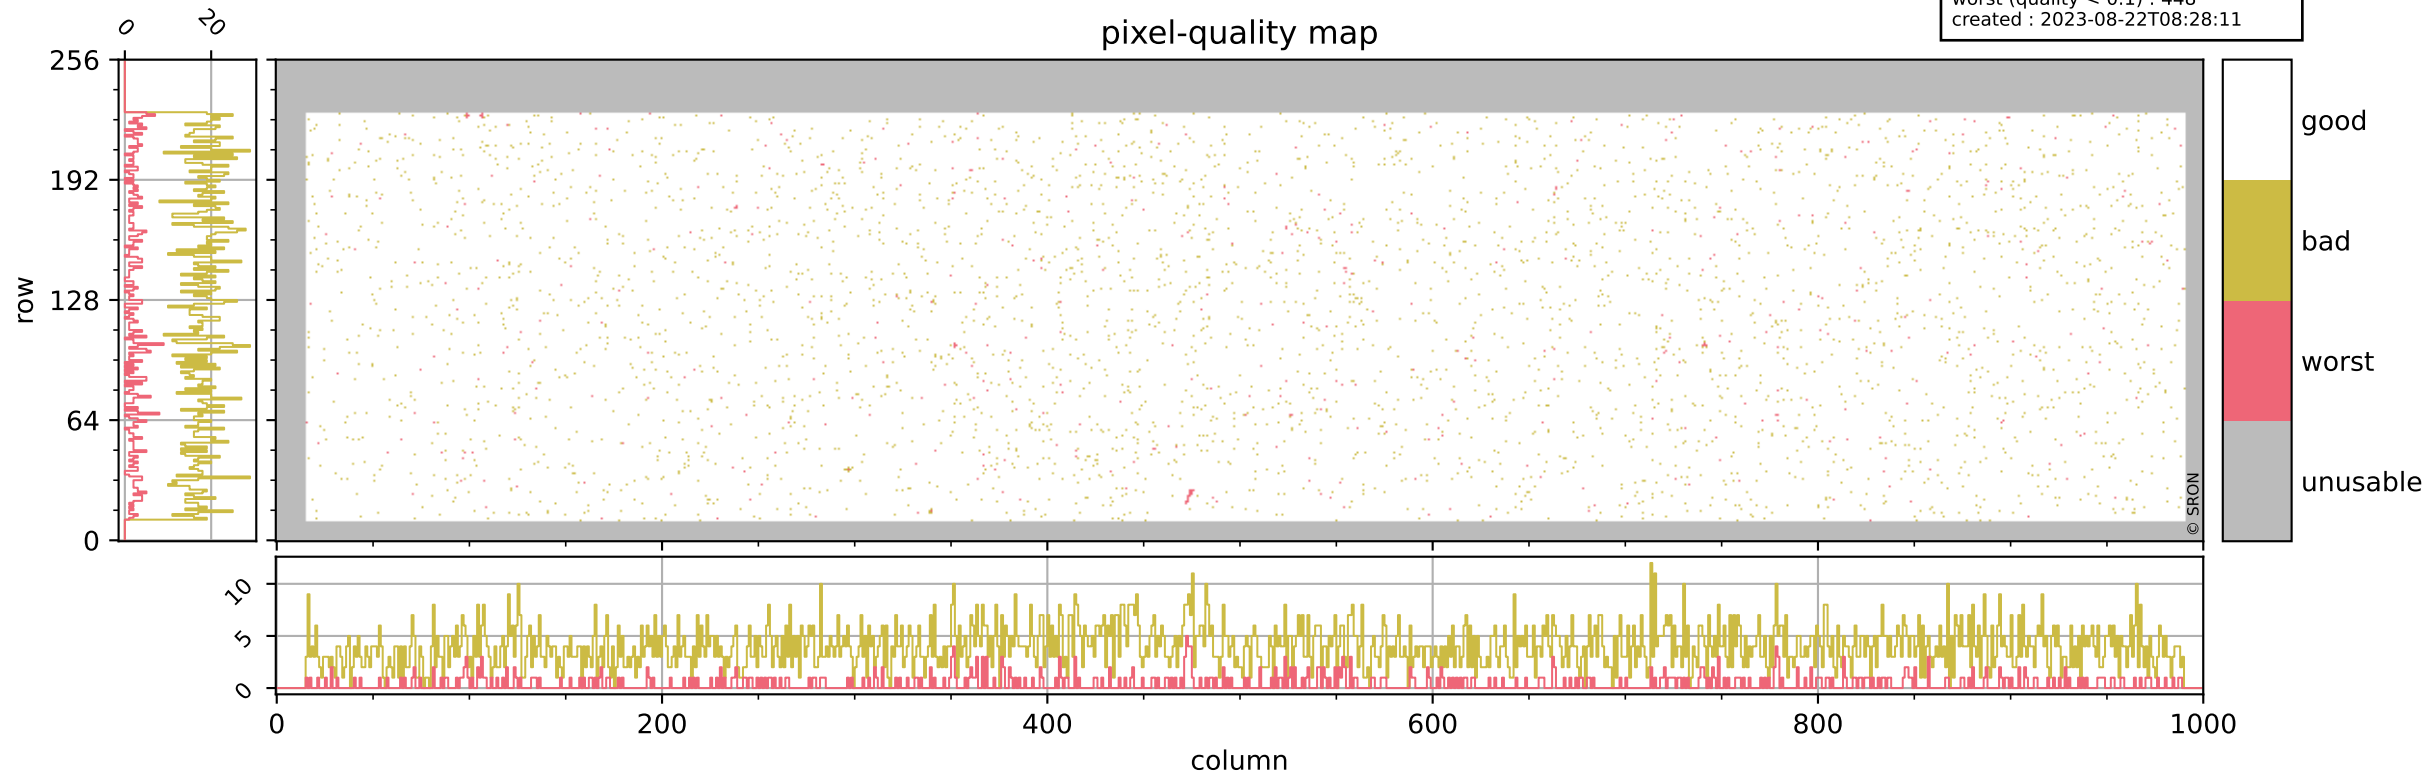

Tropomi SWIR pixel quality (official)

orbits : 19 in [21022, 21067]
coverage : 2021-11-03 / 2021-11-06
bad (quality < 0.8) : 3934
worst (quality < 0.1) : 448
created : 2023-08-22T08:28:11

pixel-quality map

Tropomi SWIR pixel quality (official)

orbits : 19 in [21022, 21067]
coverage : 2021-11-03 / 2021-11-06
bad (quality < 0.8) : 296
worst (quality < 0.1) : 113
created : 2023-08-22T08:28:11

pixel-quality map (dark)

Tropomi SWIR pixel quality (official)

orbits : 19 in [21022, 21067]
coverage : 2021-11-03 / 2021-11-06
bad (quality < 0.8) : 3685
worst (quality < 0.1) : 371
created : 2023-08-22T08:28:11

pixel-quality map (noise average)

Tropomi SWIR pixel quality (official)

orbits : 19 in [21022, 21067]
coverage : 2021-11-03 / 2021-11-06
created : 2023-08-22T08:28:12

Histograms of pixel-quality

Tropomi SWIR pixel quality (official) ground-tracks of Sentinel-5P