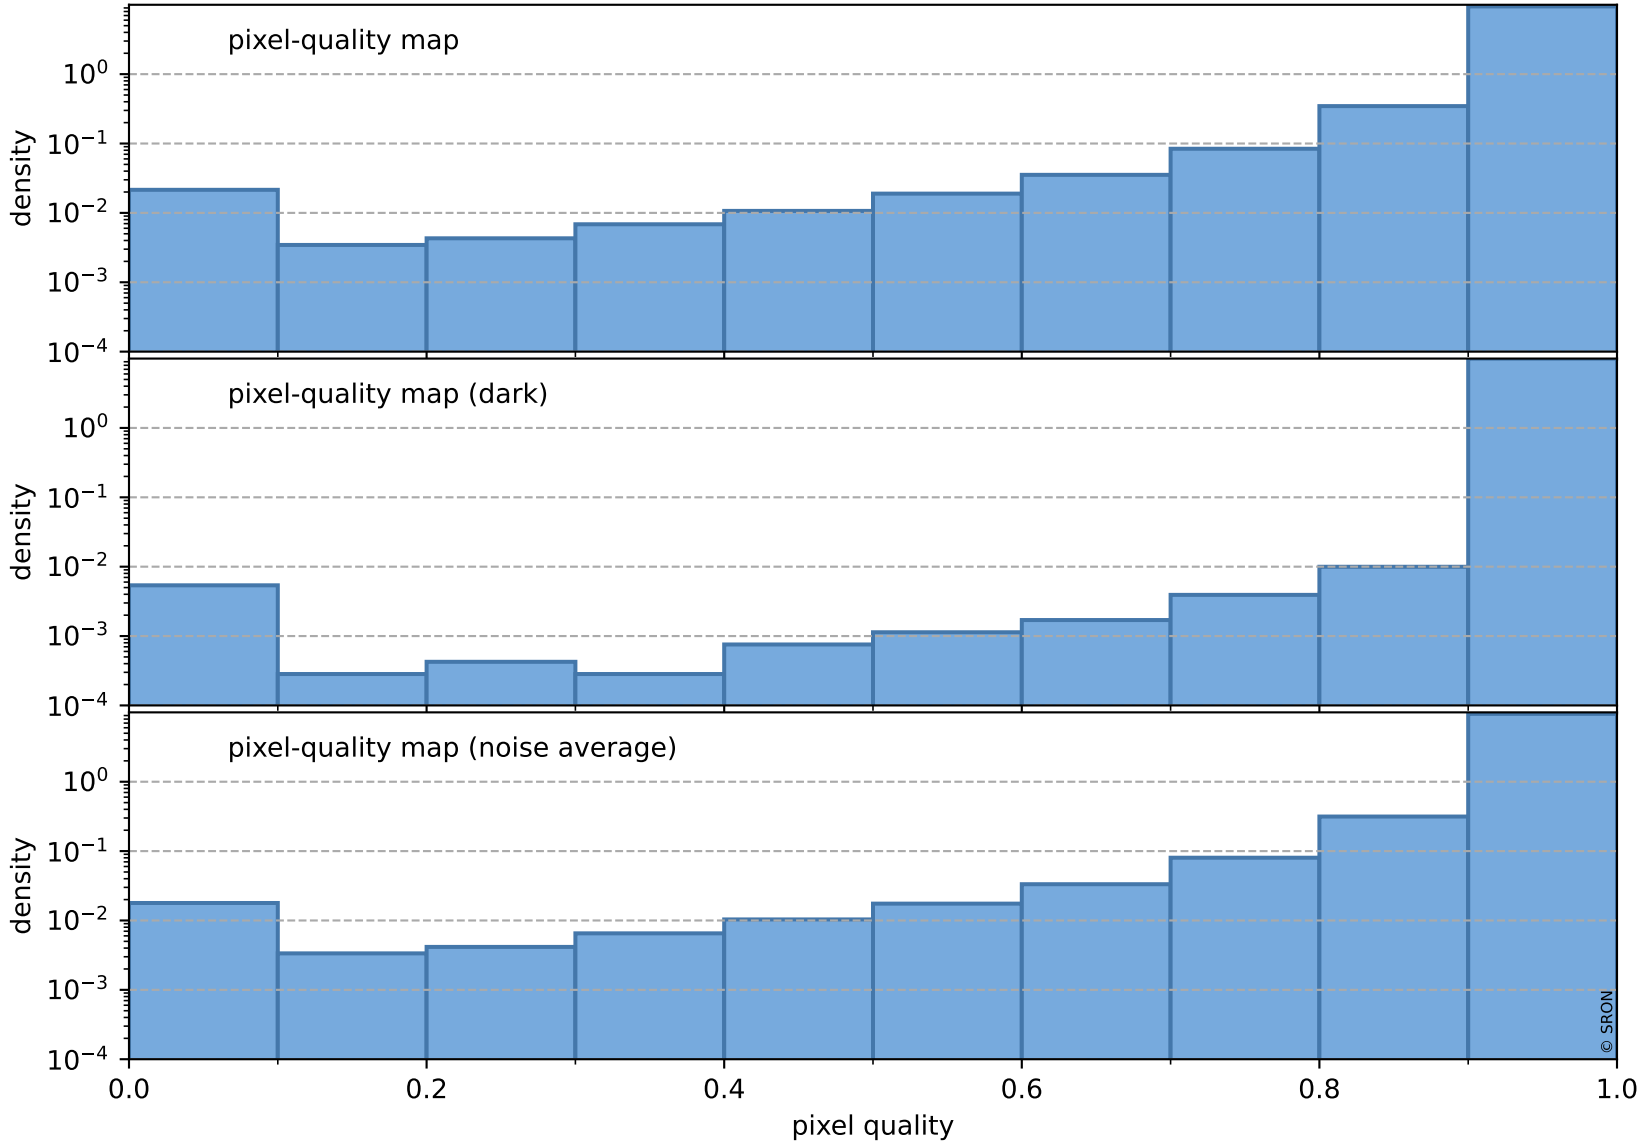

Tropomi SWIR pixel quality (official)

orbits : 19 in [21037, 21082]
coverage : 2021-11-04 / 2021-11-07
created : 2023-08-22T08:28:14

Histograms of pixel-quality