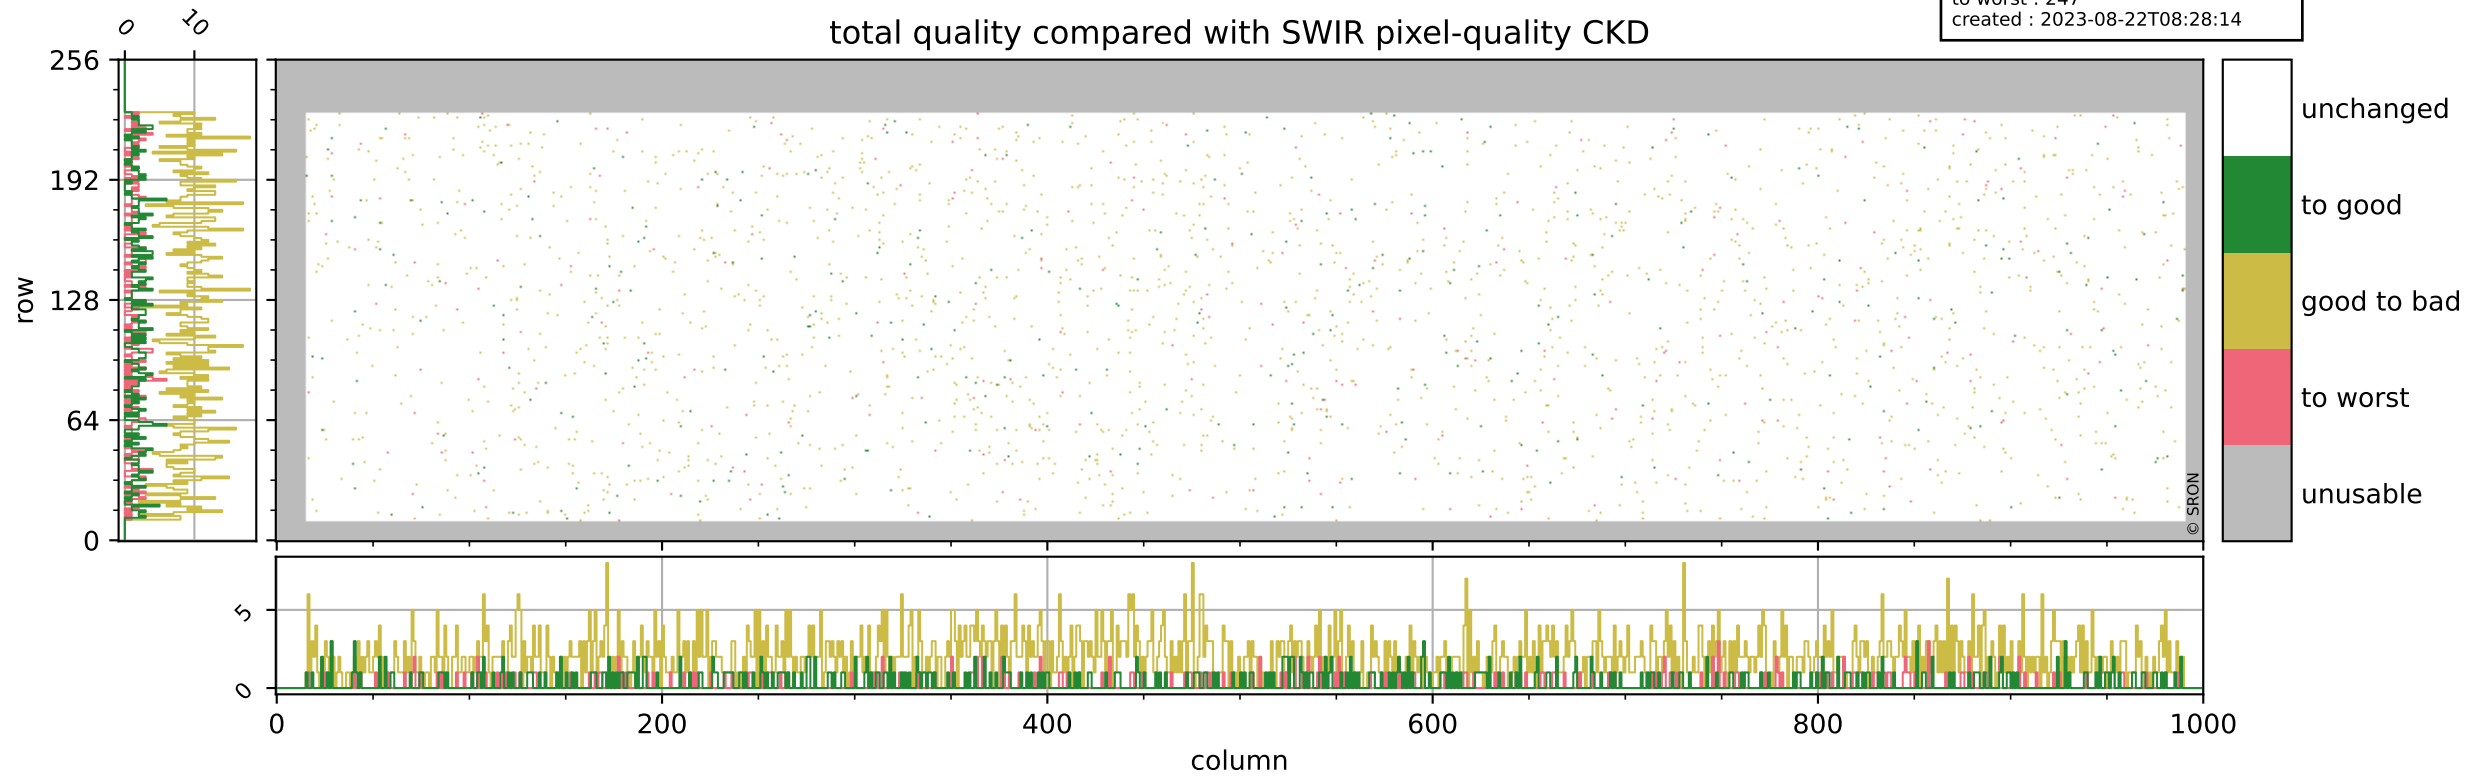

Tropomi SWIR pixel quality (official)

orbits : 19 in [21037, 21082]
coverage : 2021-11-04 / 2021-11-07
to good : 370
good to bad : 1791
to worst : 247
created : 2023-08-22T08:28:14

total quality compared with SWIR pixel-quality CKD