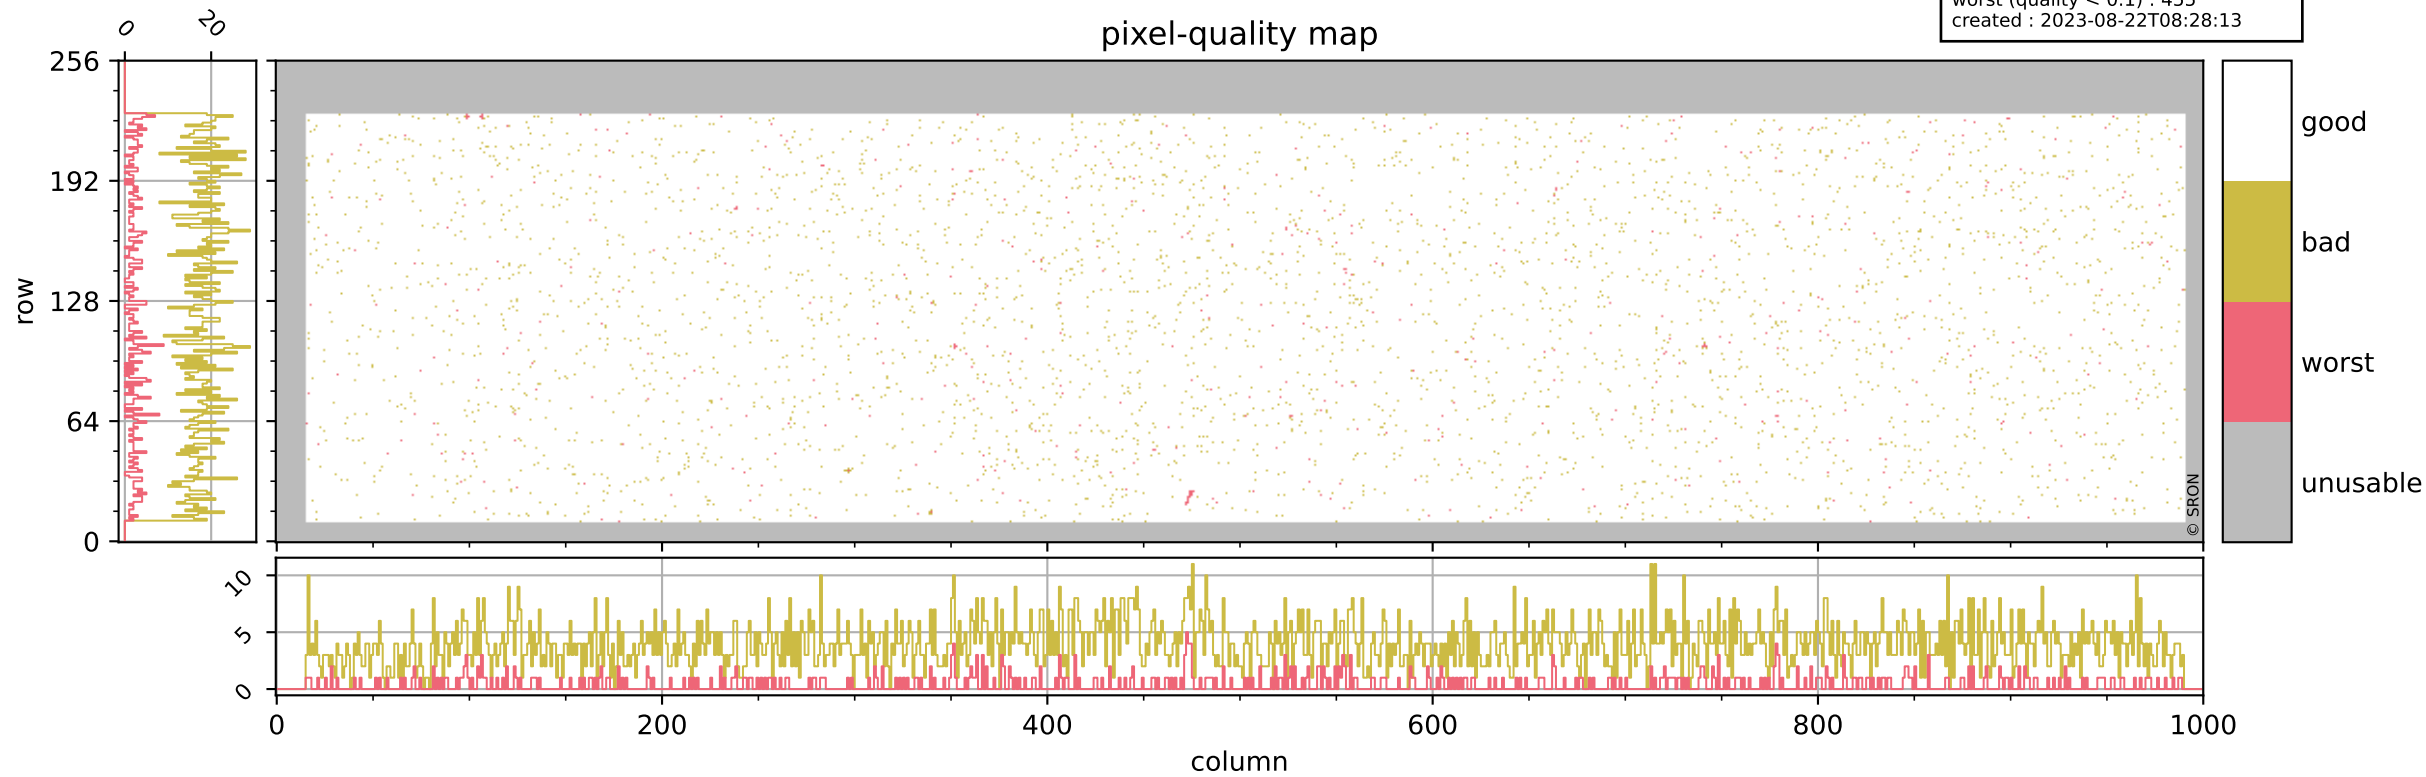

# Tropomi SWIR pixel quality (official)

orbits : 19 in [21037, 21082]  
coverage : 2021-11-04 / 2021-11-07  
bad (quality < 0.8) : 3917  
worst (quality < 0.1) : 455  
created : 2023-08-22T08:28:13

## pixel-quality map

# Tropomi SWIR pixel quality (official)

orbits : 19 in [21037, 21082]  
coverage : 2021-11-04 / 2021-11-07  
bad (quality < 0.8) : 294  
worst (quality < 0.1) : 114  
created : 2023-08-22T08:28:13

## pixel-quality map (dark)