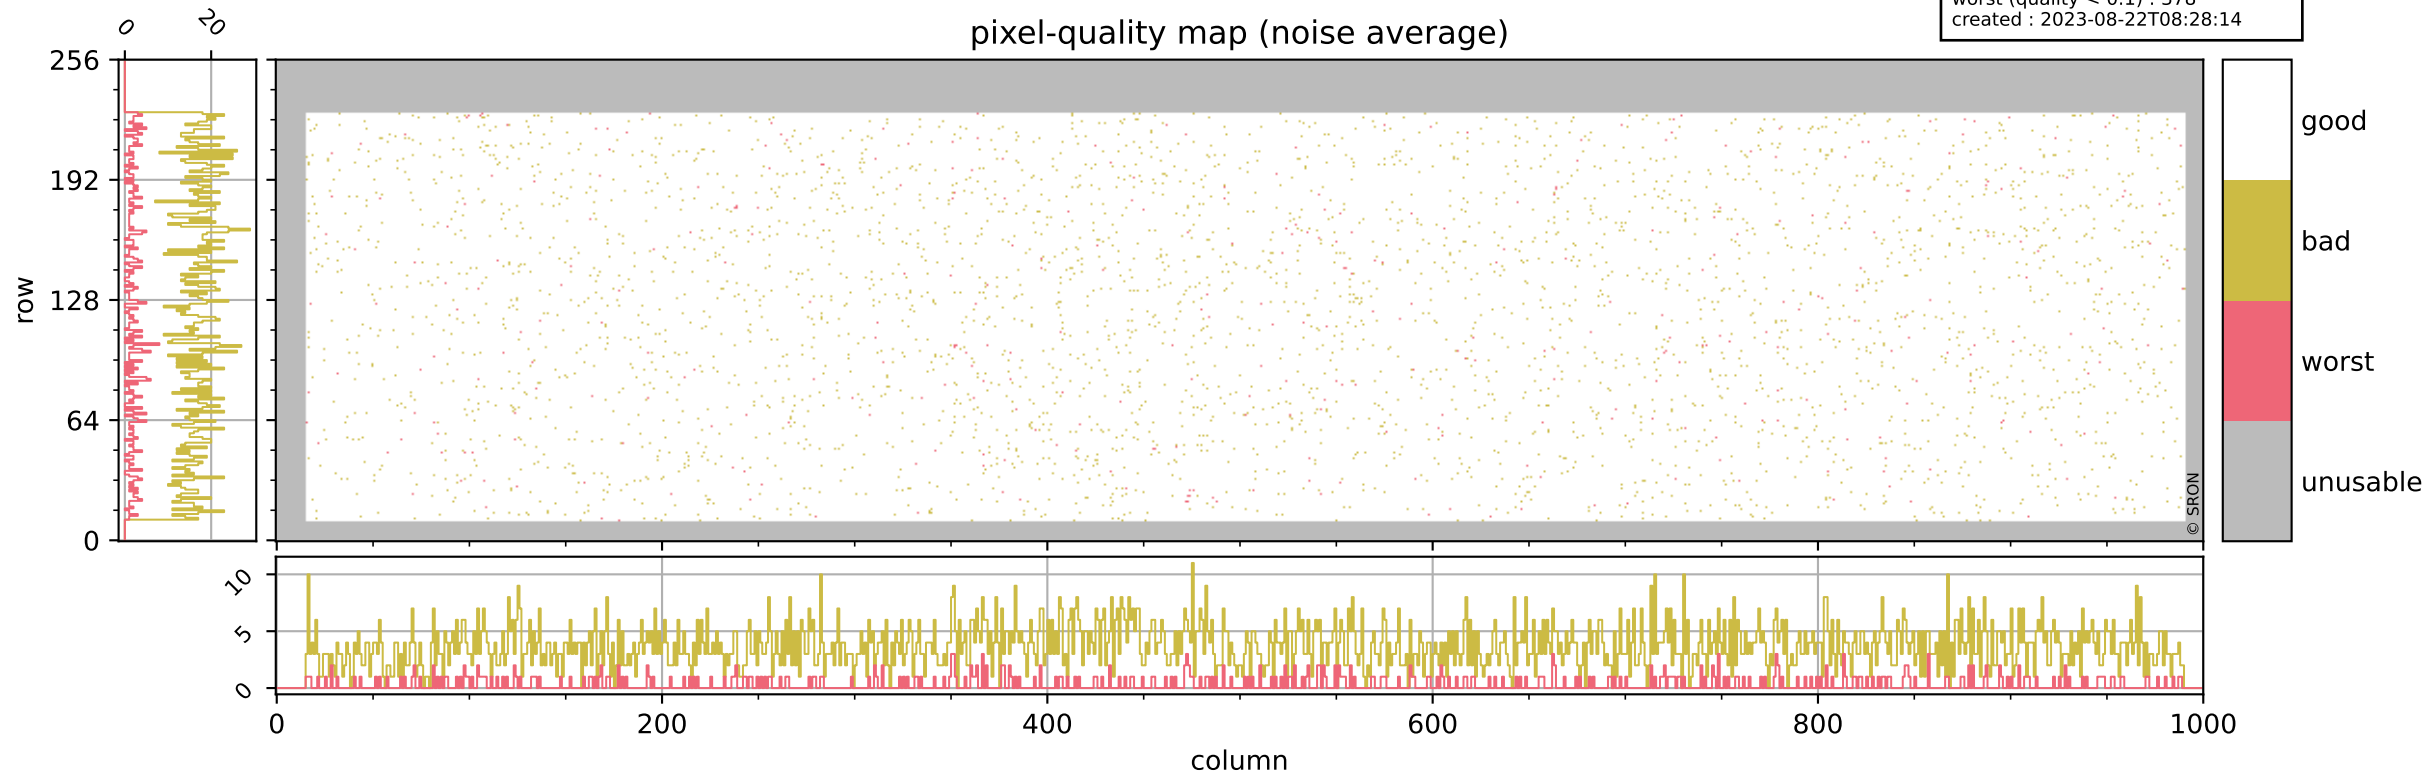

Tropomi SWIR pixel quality (official)

orbits : 19 in [21037, 21082]
coverage : 2021-11-04 / 2021-11-07
bad (quality < 0.8) : 3668
worst (quality < 0.1) : 378
created : 2023-08-22T08:28:14

pixel-quality map (noise average)