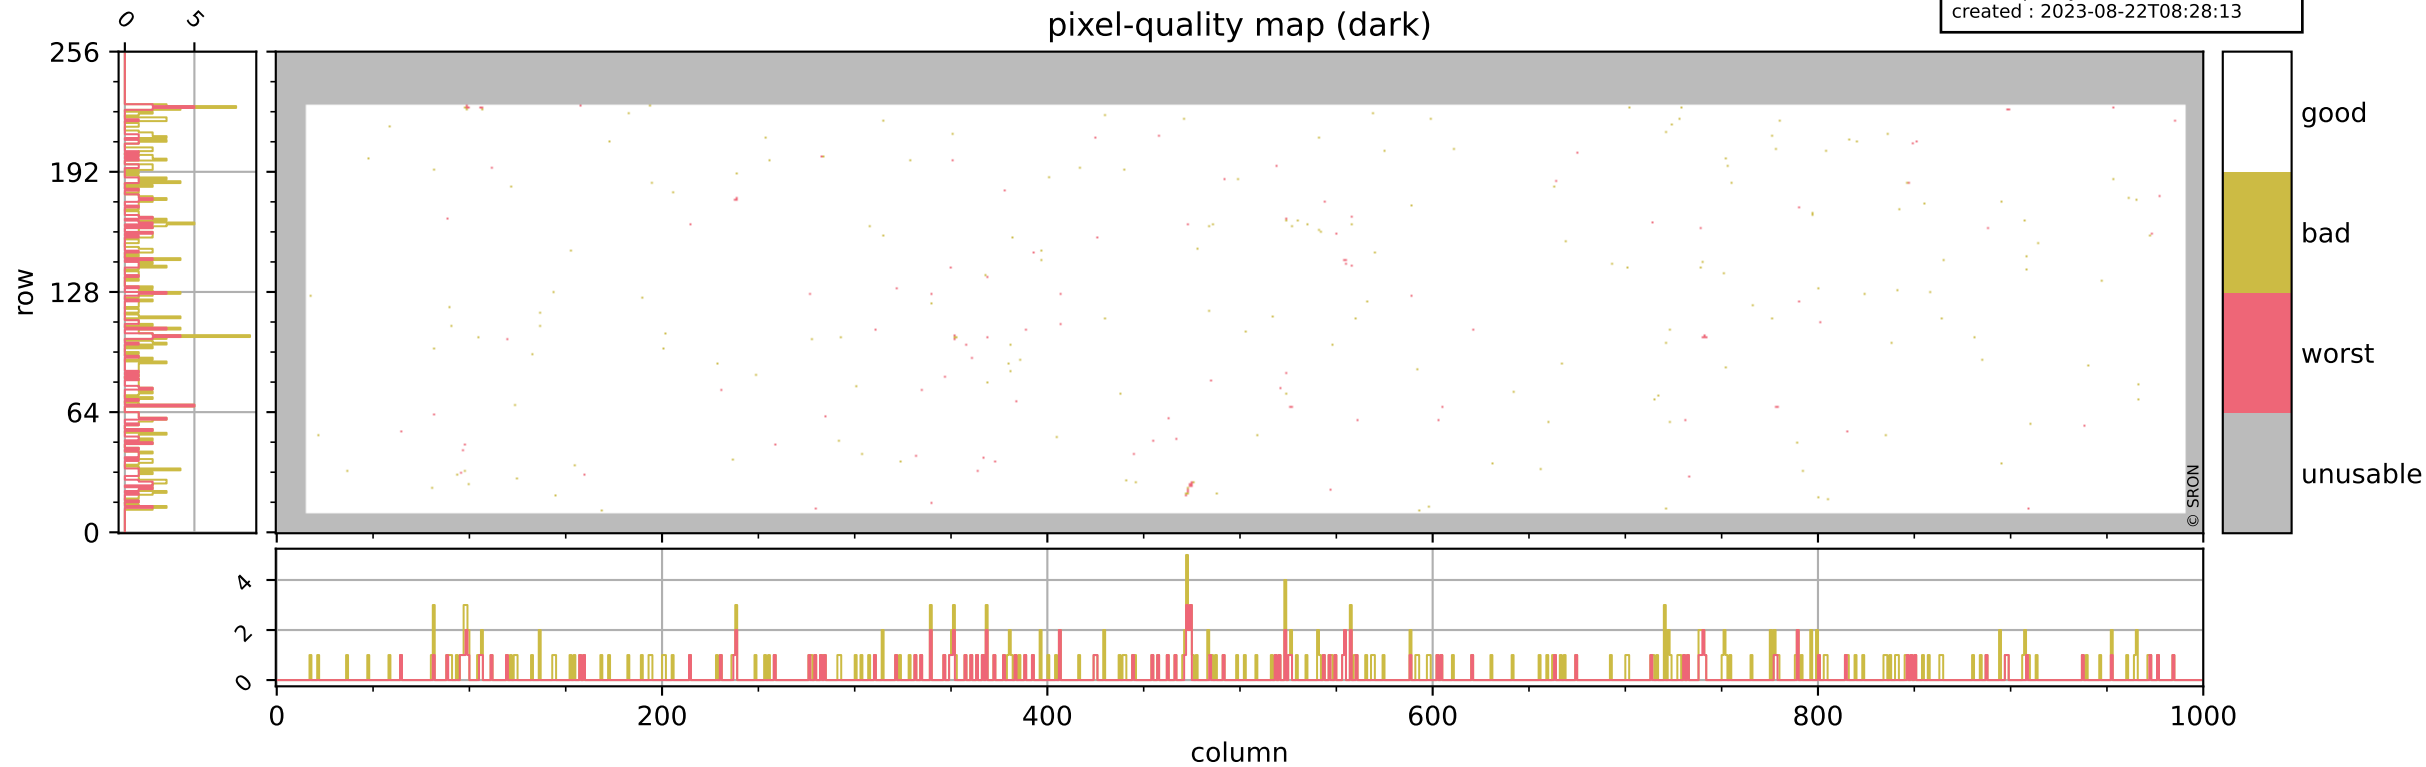

# Tropomi SWIR pixel quality (official)

orbits : 19 in [21037, 21082]  
coverage : 2021-11-04 / 2021-11-07  
bad (quality < 0.8) : 3917  
worst (quality < 0.1) : 455  
created : 2023-08-22T08:28:13

## pixel-quality map

# Tropomi SWIR pixel quality (official)

orbits : 19 in [21037, 21082]  
coverage : 2021-11-04 / 2021-11-07  
bad (quality < 0.8) : 294  
worst (quality < 0.1) : 114  
created : 2023-08-22T08:28:13

## pixel-quality map (dark)