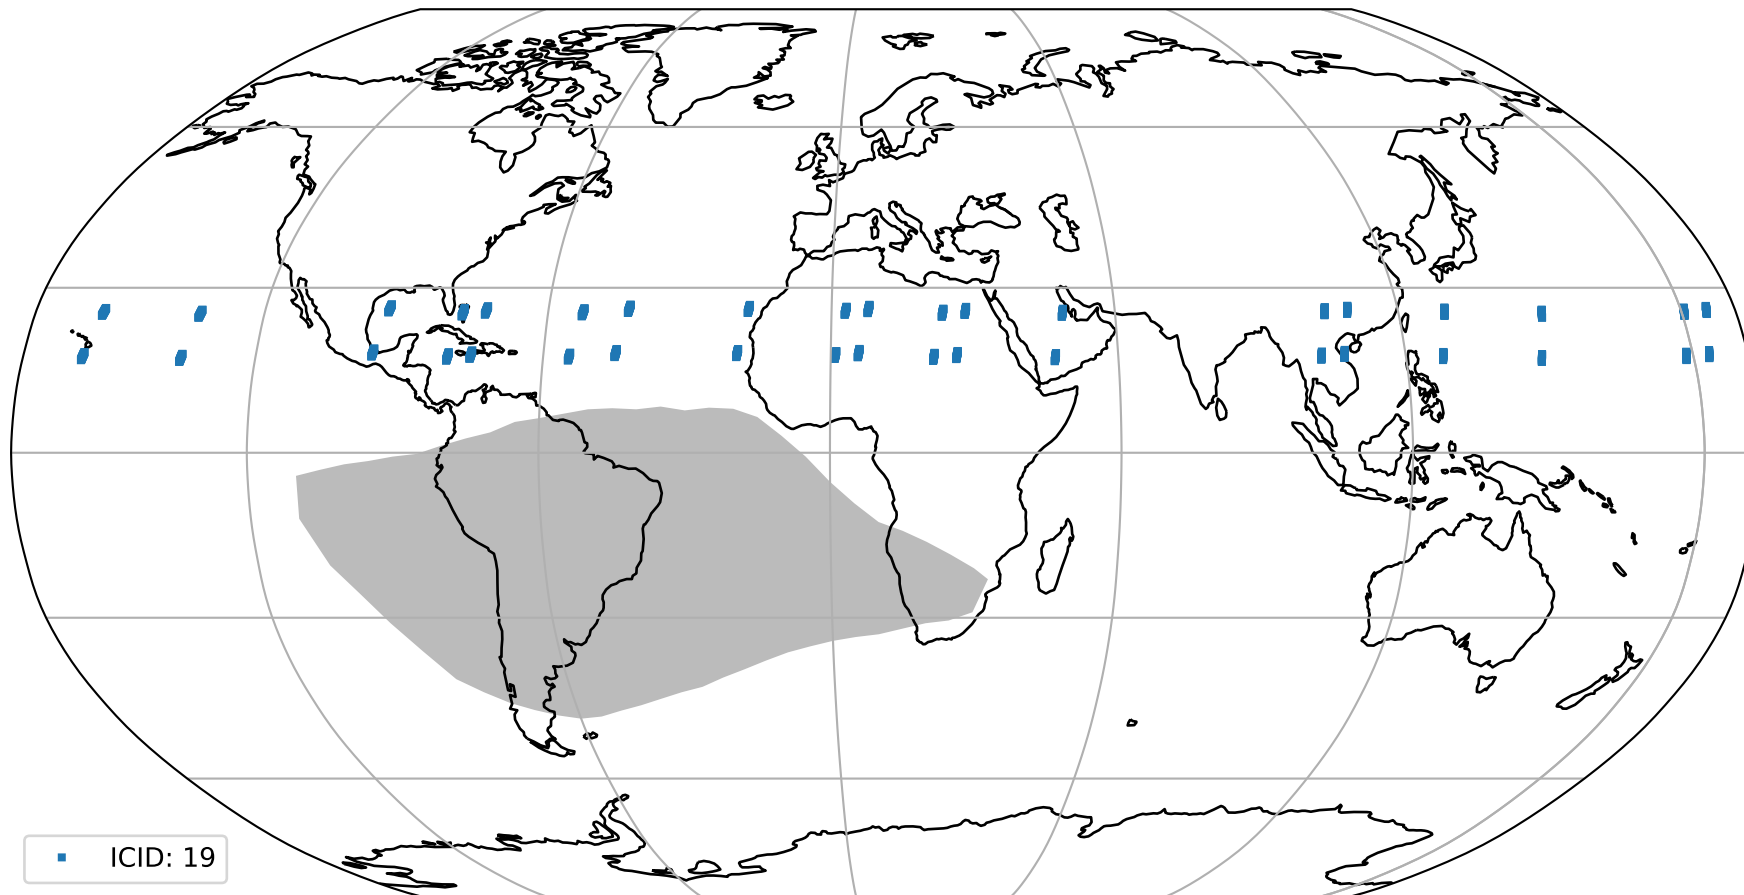

# Tropomi SWIR pixel quality (official)

orbits : 19 in [21037, 21082]  
coverage : 2021-11-04 / 2021-11-07  
created : 2023-08-22T08:28:14

## Histograms of pixel-quality

# Tropomi SWIR pixel quality (official) ground-tracks of Sentinel-5P

orbits : 19 in [21037, 21082]  
coverage : 2021-11-04 / 2021-11-07  
created : 2023-08-22T08:28:15