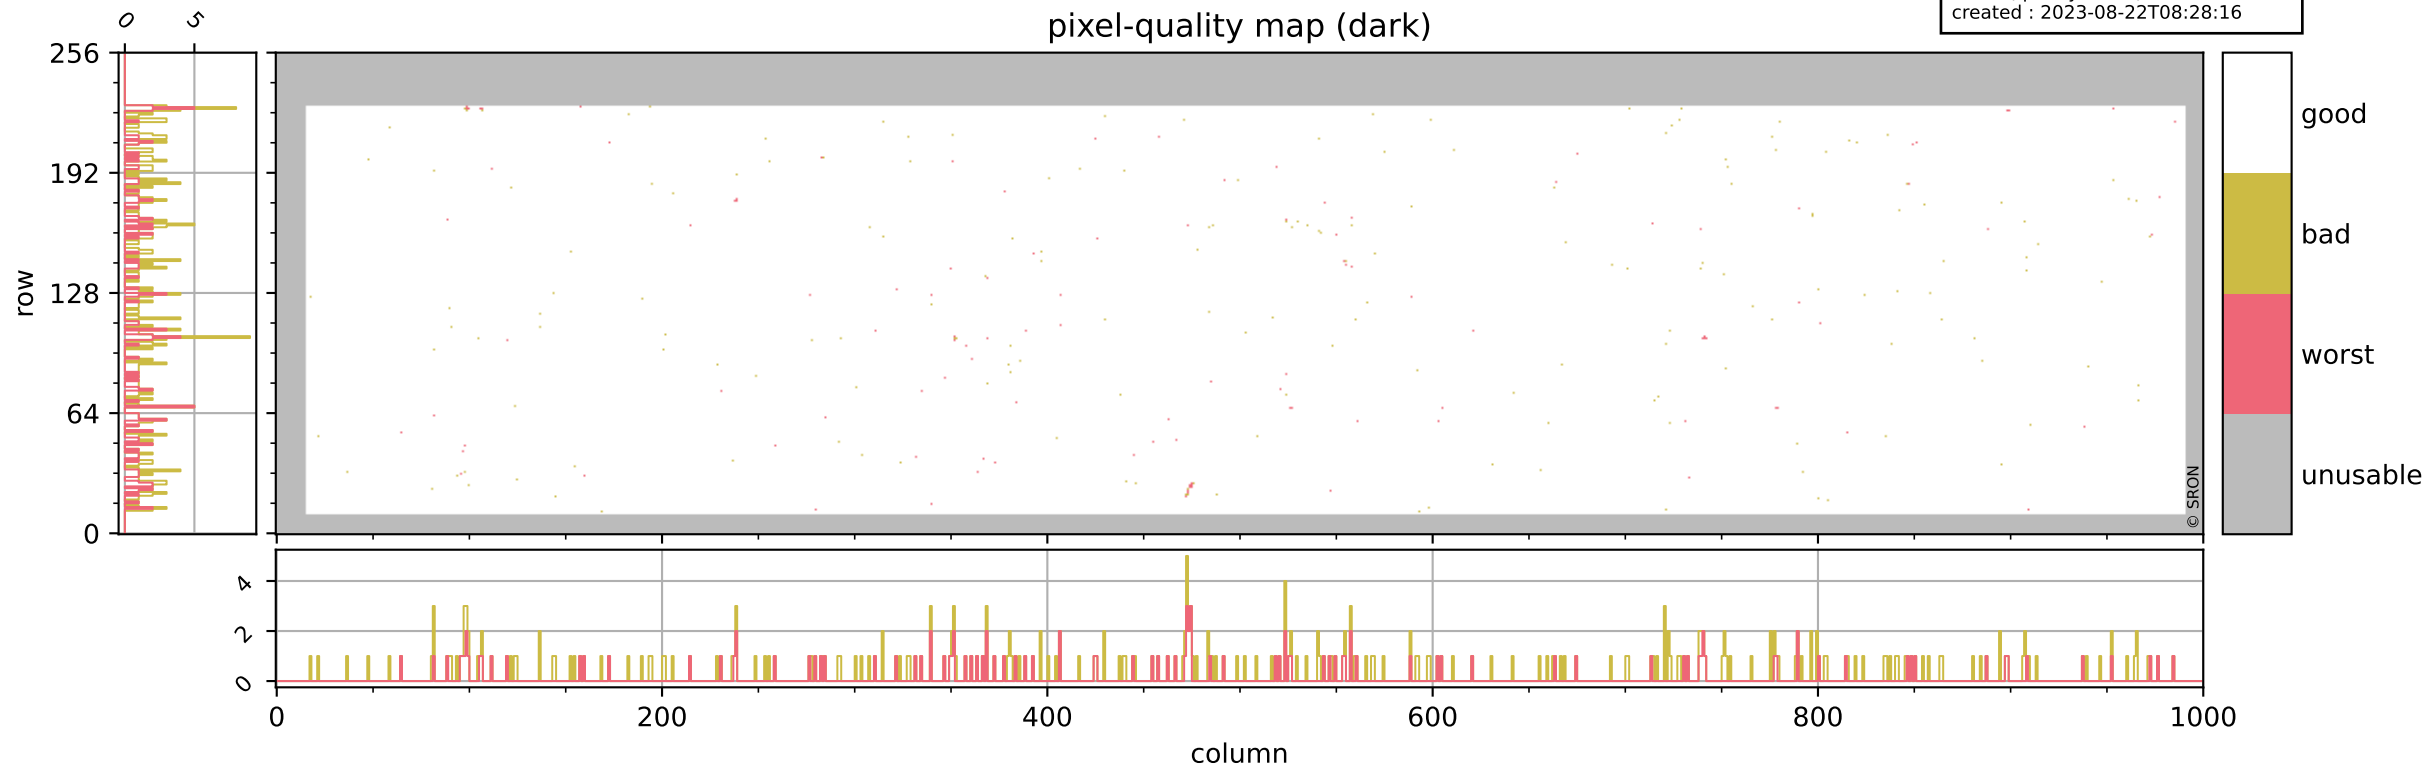

Tropomi SWIR pixel quality (official)

orbits : 20 in [21052, 21097]
coverage : 2021-11-05 / 2021-11-08
bad (quality < 0.8) : 4000
worst (quality < 0.1) : 467
created : 2023-08-22T08:28:16

pixel-quality map

Tropomi SWIR pixel quality (official)

orbits : 20 in [21052, 21097]
coverage : 2021-11-05 / 2021-11-08
bad (quality < 0.8) : 294
worst (quality < 0.1) : 114
created : 2023-08-22T08:28:16

pixel-quality map (dark)

Tropomi SWIR pixel quality (official)

orbits : 20 in [21052, 21097]
coverage : 2021-11-05 / 2021-11-08
bad (quality < 0.8) : 3759
worst (quality < 0.1) : 386
created : 2023-08-22T08:28:16

pixel-quality map (noise average)

Tropomi SWIR pixel quality (official)

orbits : 20 in [21052, 21097]
coverage : 2021-11-05 / 2021-11-08
created : 2023-08-22T08:28:17

Histograms of pixel-quality

Tropomi SWIR pixel quality (official) ground-tracks of Sentinel-5P