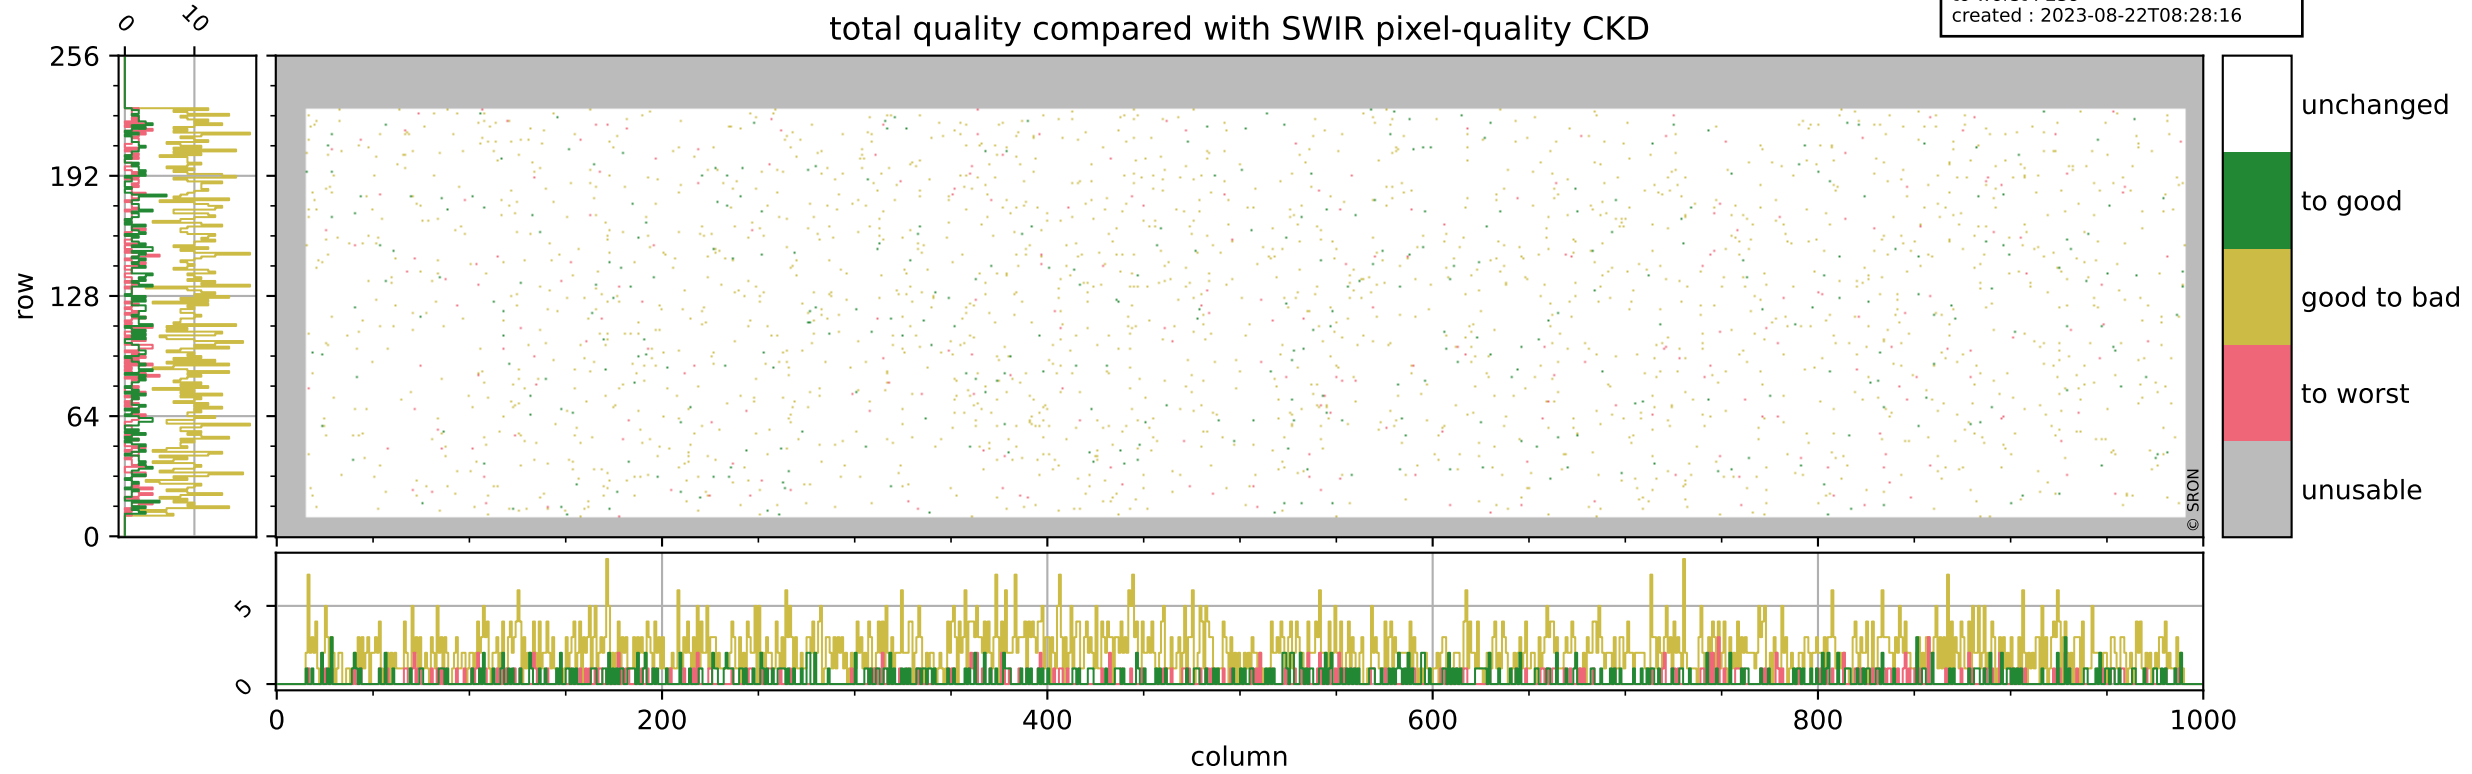

Tropomi SWIR pixel quality (official)

orbits : 20 in [21052, 21097]
coverage : 2021-11-05 / 2021-11-08
bad (quality < 0.8) : 294
worst (quality < 0.1) : 114
created : 2023-08-22T08:28:16

pixel-quality map (dark)

Tropomi SWIR pixel quality (official)

orbits : 20 in [21052, 21097]
coverage : 2021-11-05 / 2021-11-08
bad (quality < 0.8) : 3759
worst (quality < 0.1) : 386
created : 2023-08-22T08:28:16

pixel-quality map (noise average)

Tropomi SWIR pixel quality (official)

orbits : 20 in [21052, 21097]
coverage : 2021-11-05 / 2021-11-08
to good : 361
good to bad : 1851
to worst : 259
created : 2023-08-22T08:28:16

total quality compared with SWIR pixel-quality CKD

Tropomi SWIR pixel quality (official)

orbits : 20 in [21052, 21097]
coverage : 2021-11-05 / 2021-11-08
created : 2023-08-22T08:28:17

Histograms of pixel-quality

Tropomi SWIR pixel quality (official) ground-tracks of Sentinel-5P