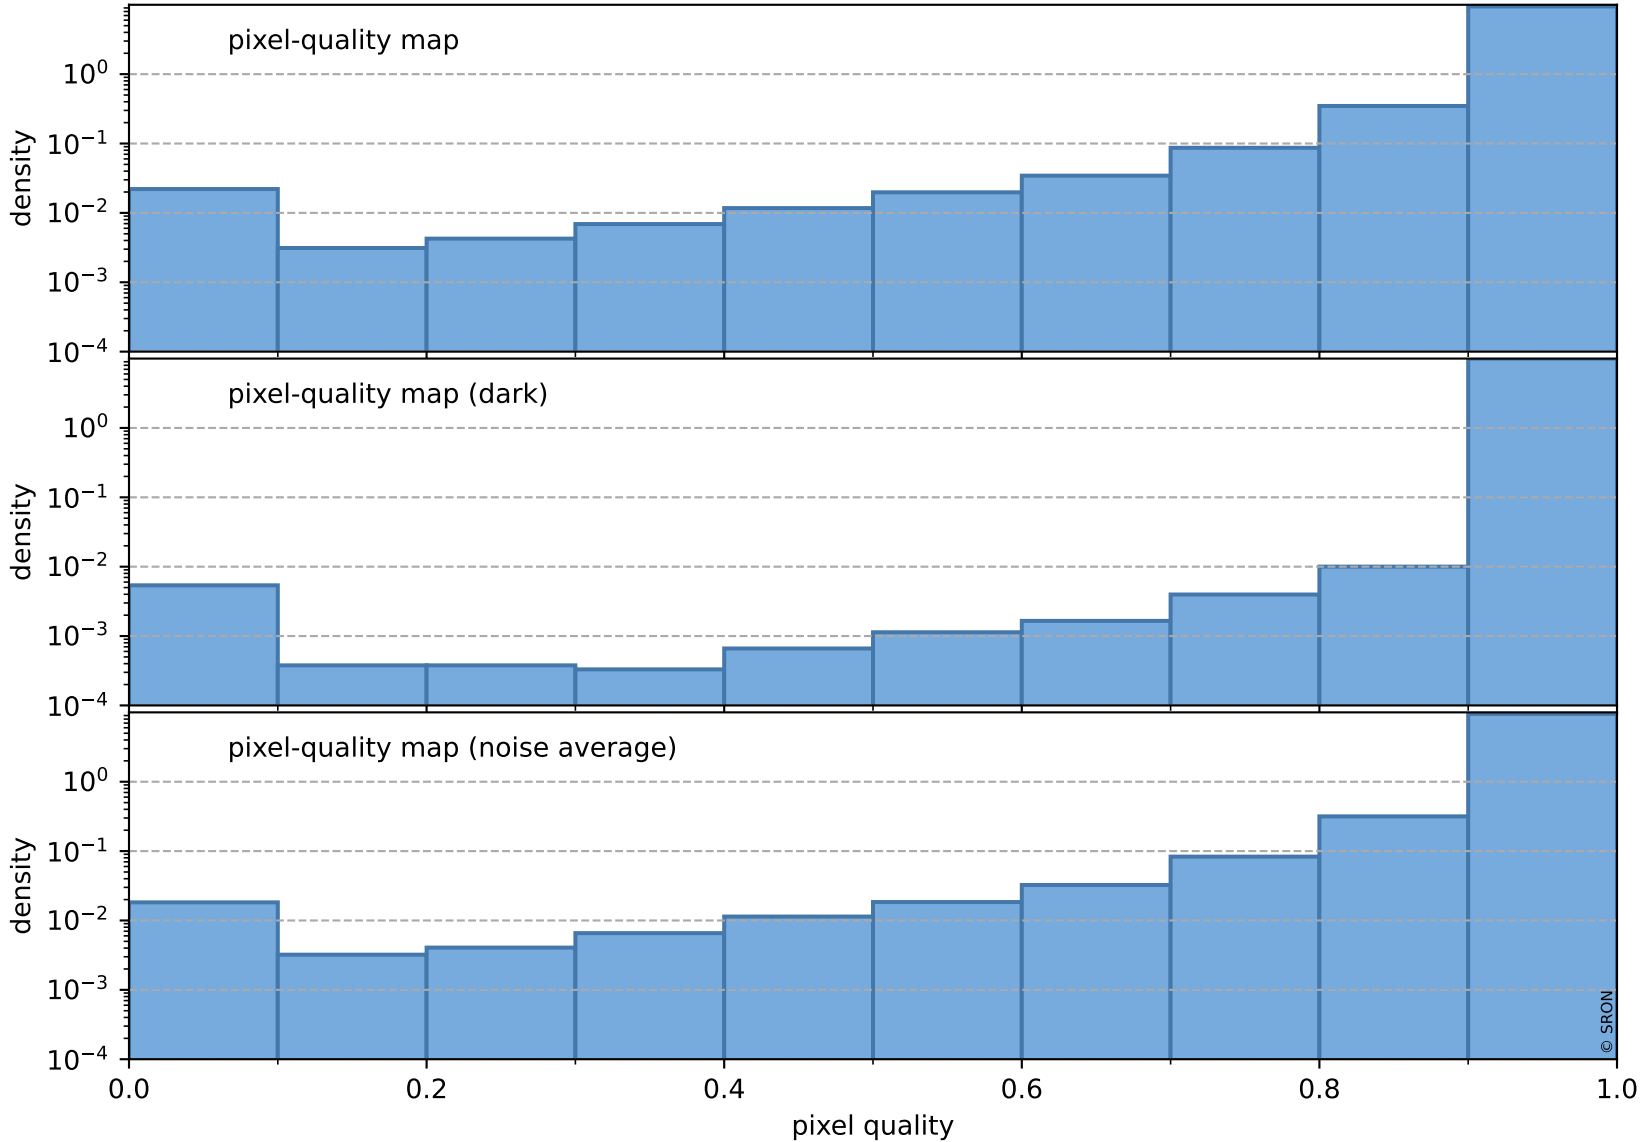

Tropomi SWIR pixel quality (official)

orbits : 20 in [21052, 21097]
coverage : 2021-11-05 / 2021-11-08
to good : 361
good to bad : 1851
to worst : 259
created : 2023-08-22T08:28:16

total quality compared with SWIR pixel-quality CKD

Tropomi SWIR pixel quality (official)

orbits : 20 in [21052, 21097]
coverage : 2021-11-05 / 2021-11-08
created : 2023-08-22T08:28:17

Histograms of pixel-quality

Tropomi SWIR pixel quality (official) ground-tracks of Sentinel-5P

orbits : 20 in [21052, 21097]
coverage : 2021-11-05 / 2021-11-08
created : 2023-08-22T08:28:17

Tropomi SWIR pixel quality (official)

orbits : [2827, 21097]
coverage : 2018-04-30 / 2021-11-08
created : 2023-08-22T08:28:17