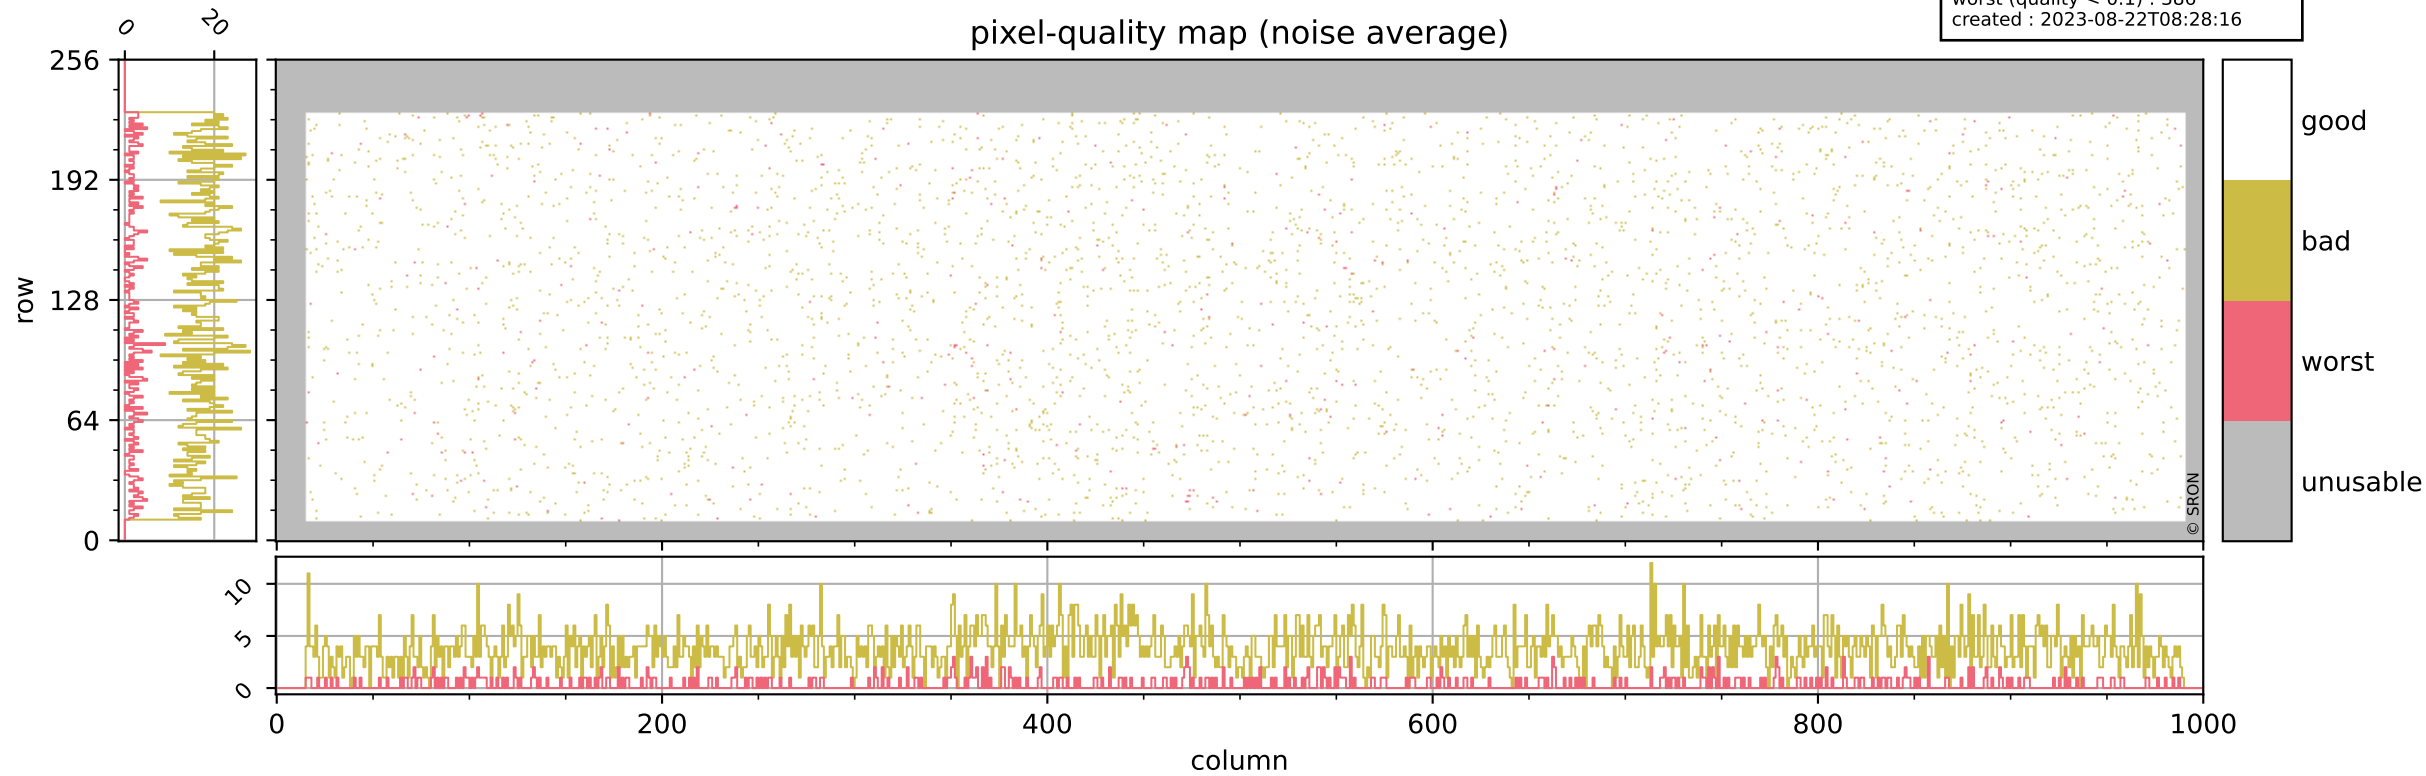

Tropomi SWIR pixel quality (official)

orbits : 20 in [21052, 21097]
coverage : 2021-11-05 / 2021-11-08
bad (quality < 0.8) : 294
worst (quality < 0.1) : 114
created : 2023-08-22T08:28:16

pixel-quality map (dark)

Tropomi SWIR pixel quality (official)

orbits : 20 in [21052, 21097]
coverage : 2021-11-05 / 2021-11-08
bad (quality < 0.8) : 3759
worst (quality < 0.1) : 386
created : 2023-08-22T08:28:16

pixel-quality map (noise average)

Tropomi SWIR pixel quality (official)

orbits : 20 in [21052, 21097]
coverage : 2021-11-05 / 2021-11-08
to good : 361
good to bad : 1851
to worst : 259
created : 2023-08-22T08:28:16

total quality compared with SWIR pixel-quality CKD

Tropomi SWIR pixel quality (official)

orbits : 20 in [21052, 21097]
coverage : 2021-11-05 / 2021-11-08
created : 2023-08-22T08:28:17

Histograms of pixel-quality

Tropomi SWIR pixel quality (official) ground-tracks of Sentinel-5P