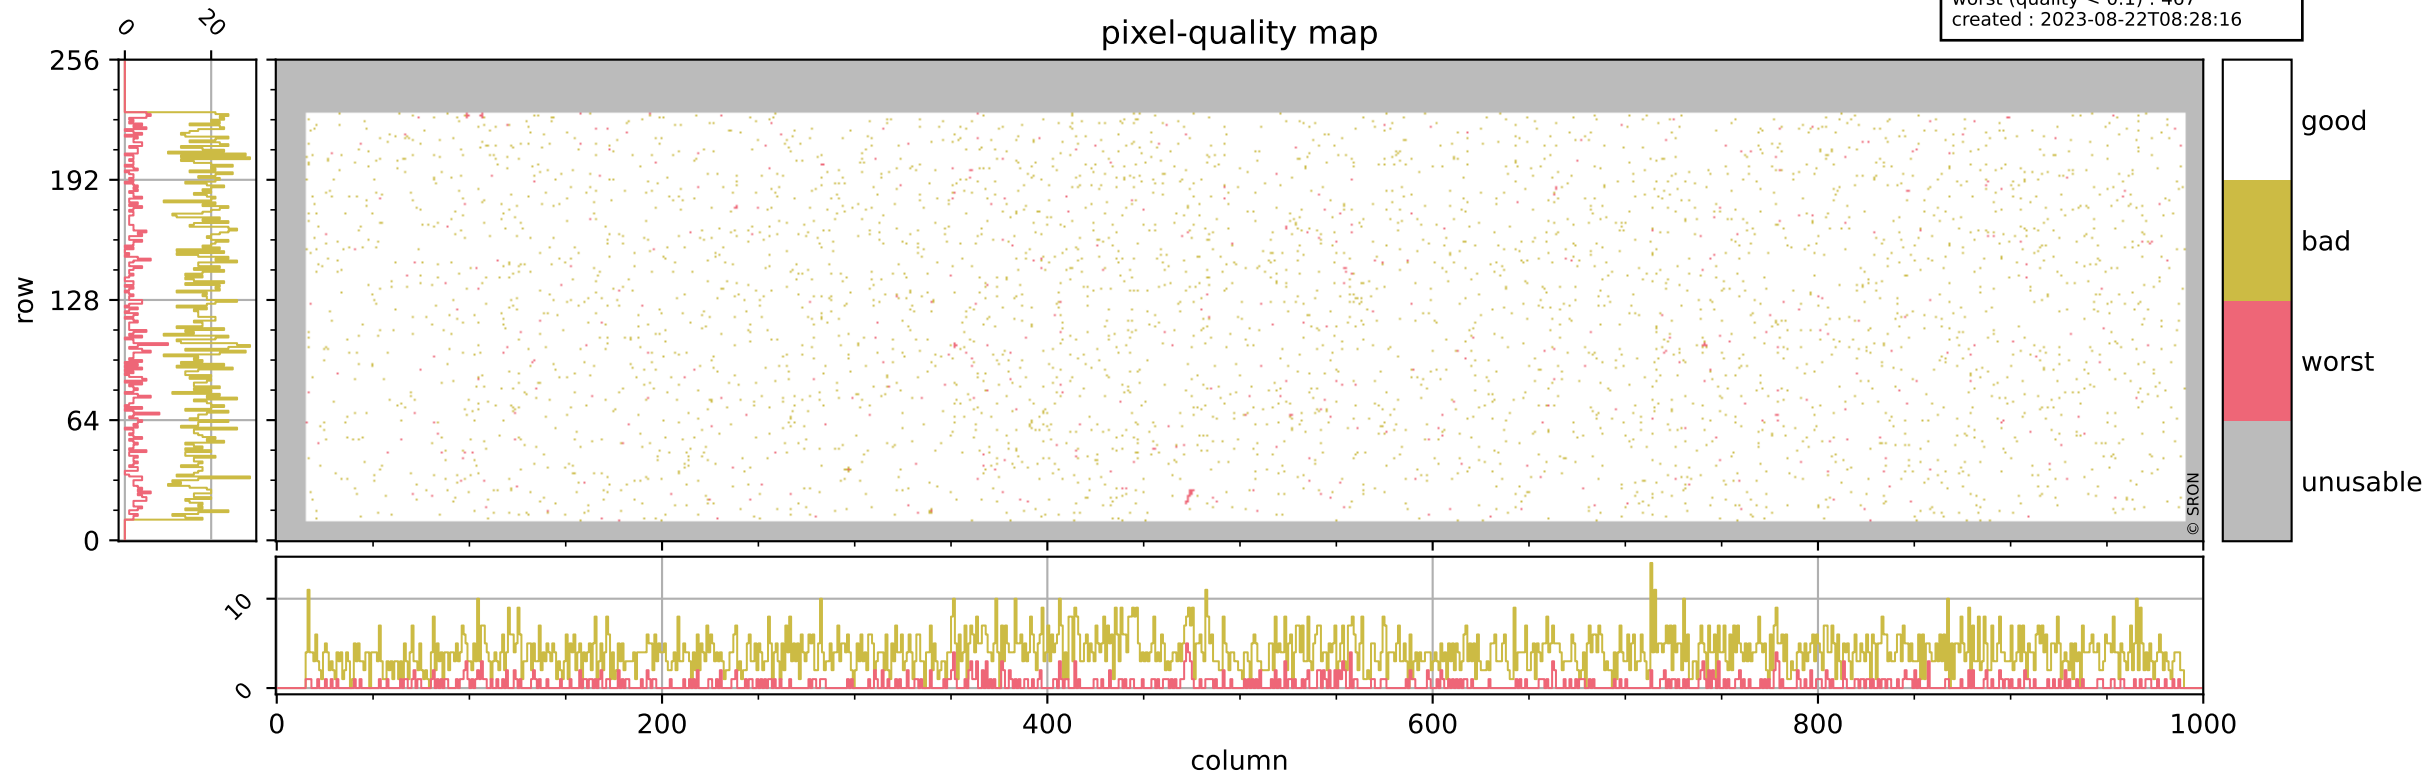

Tropomi SWIR pixel quality (official)

orbits : 20 in [21052, 21097]
coverage : 2021-11-05 / 2021-11-08
bad (quality < 0.8) : 4000
worst (quality < 0.1) : 467
created : 2023-08-22T08:28:16

pixel-quality map

Tropomi SWIR pixel quality (official)

orbits : 20 in [21052, 21097]
coverage : 2021-11-05 / 2021-11-08
bad (quality < 0.8) : 294
worst (quality < 0.1) : 114
created : 2023-08-22T08:28:16

pixel-quality map (dark)

Tropomi SWIR pixel quality (official)

orbits : 20 in [21052, 21097]
coverage : 2021-11-05 / 2021-11-08
bad (quality < 0.8) : 3759
worst (quality < 0.1) : 386
created : 2023-08-22T08:28:16

pixel-quality map (noise average)

Tropomi SWIR pixel quality (official)

orbits : 20 in [21052, 21097]
coverage : 2021-11-05 / 2021-11-08
created : 2023-08-22T08:28:17

Histograms of pixel-quality

Tropomi SWIR pixel quality (official) ground-tracks of Sentinel-5P