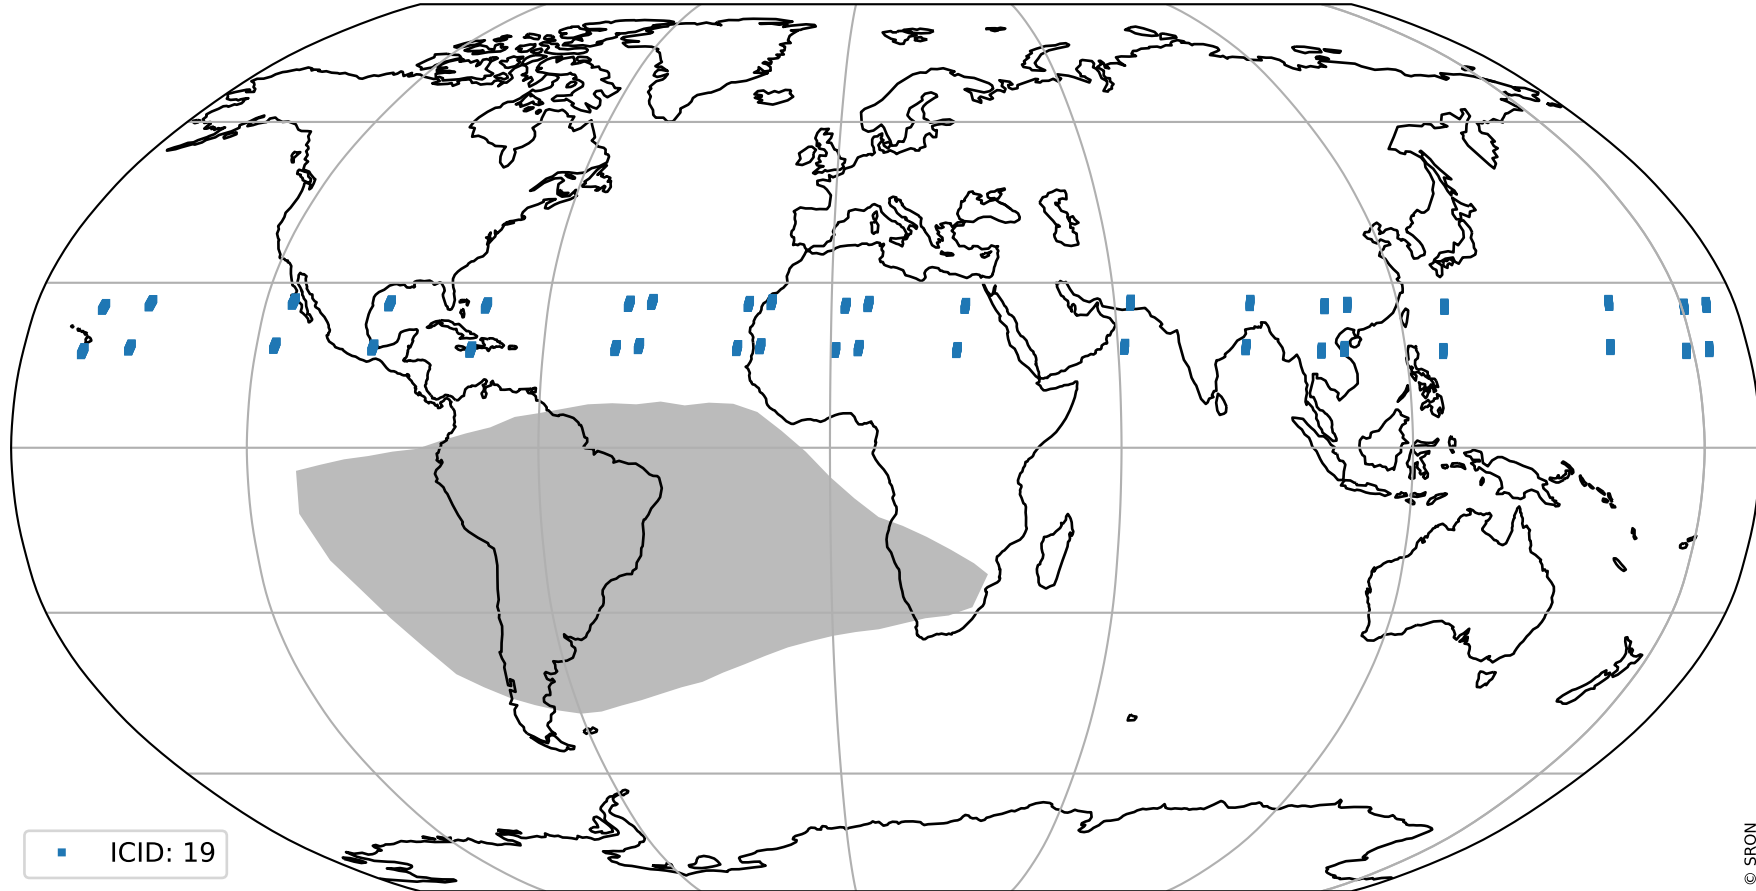

Tropomi SWIR pixel quality (official)

orbits : 20 in [21052, 21097]
coverage : 2021-11-05 / 2021-11-08
to good : 361
good to bad : 1851
to worst : 259
created : 2023-08-22T08:28:16

total quality compared with SWIR pixel-quality CKD

Tropomi SWIR pixel quality (official)

orbits : 20 in [21052, 21097]
coverage : 2021-11-05 / 2021-11-08
created : 2023-08-22T08:28:17

Histograms of pixel-quality

Tropomi SWIR pixel quality (official) ground-tracks of Sentinel-5P

orbits : 20 in [21052, 21097]
coverage : 2021-11-05 / 2021-11-08
created : 2023-08-22T08:28:17

Tropomi SWIR pixel quality (official)

orbits : [2827, 21097]
coverage : 2018-04-30 / 2021-11-08
created : 2023-08-22T08:28:17