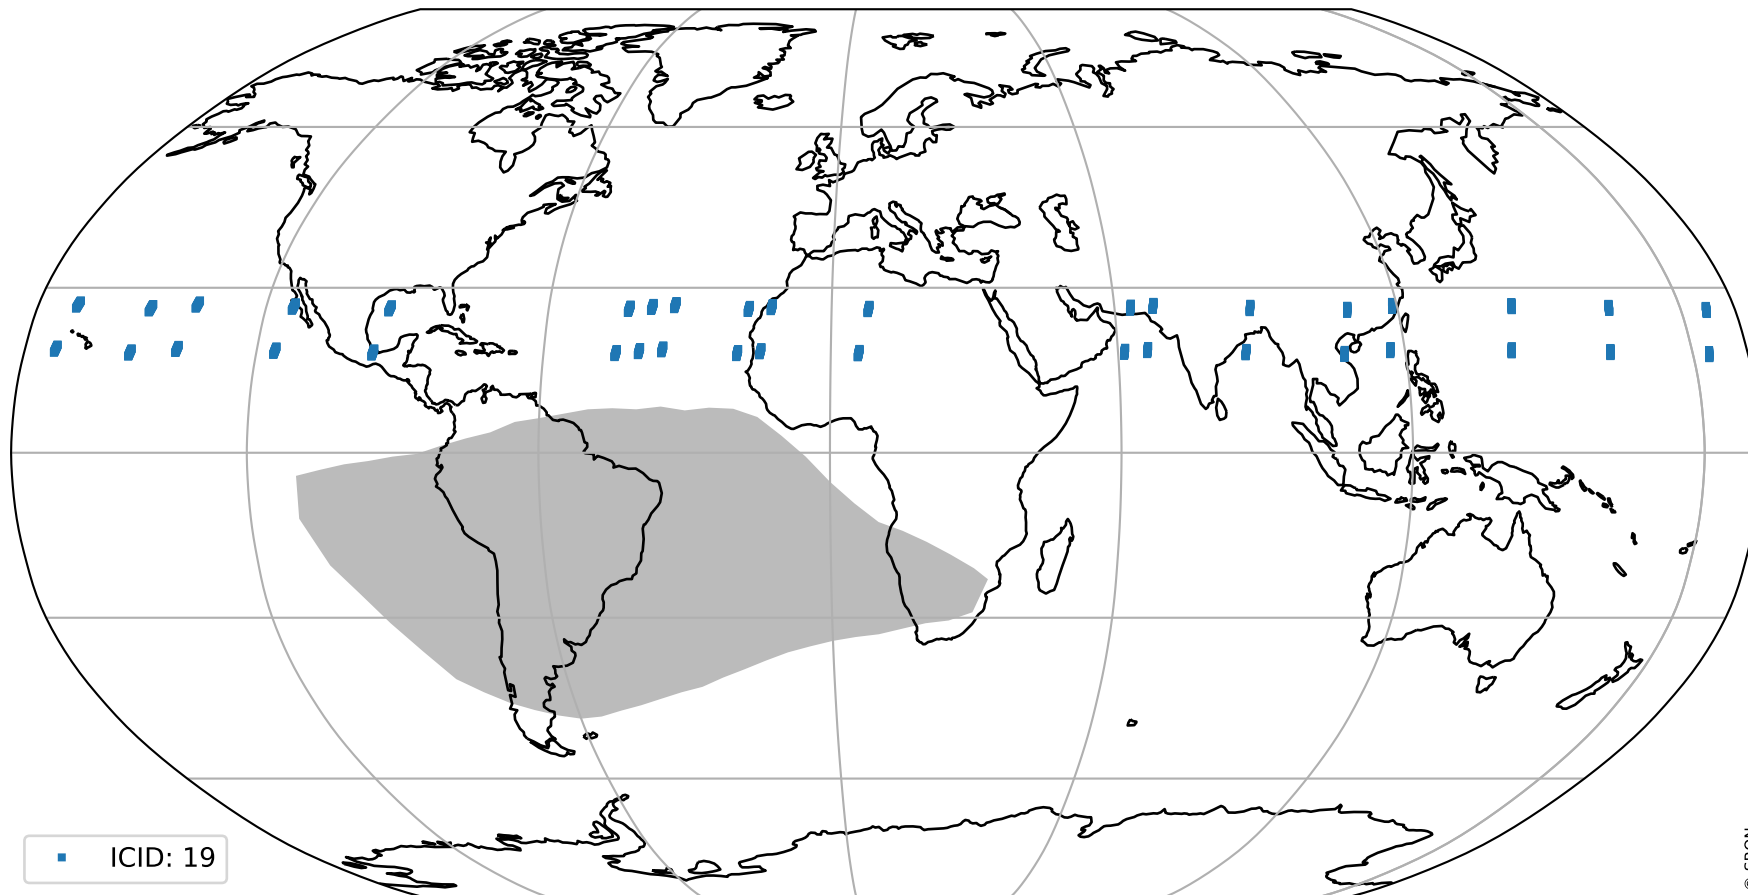

# Tropomi SWIR pixel quality (official)

orbits : 19 in [21067, 21112]  
coverage : 2021-11-06 / 2021-11-09  
created : 2023-08-22T08:28:19

## Histograms of pixel-quality

# Tropomi SWIR pixel quality (official) ground-tracks of Sentinel-5P

orbits : 19 in [21067, 21112]  
coverage : 2021-11-06 / 2021-11-09  
created : 2023-08-22T08:28:19