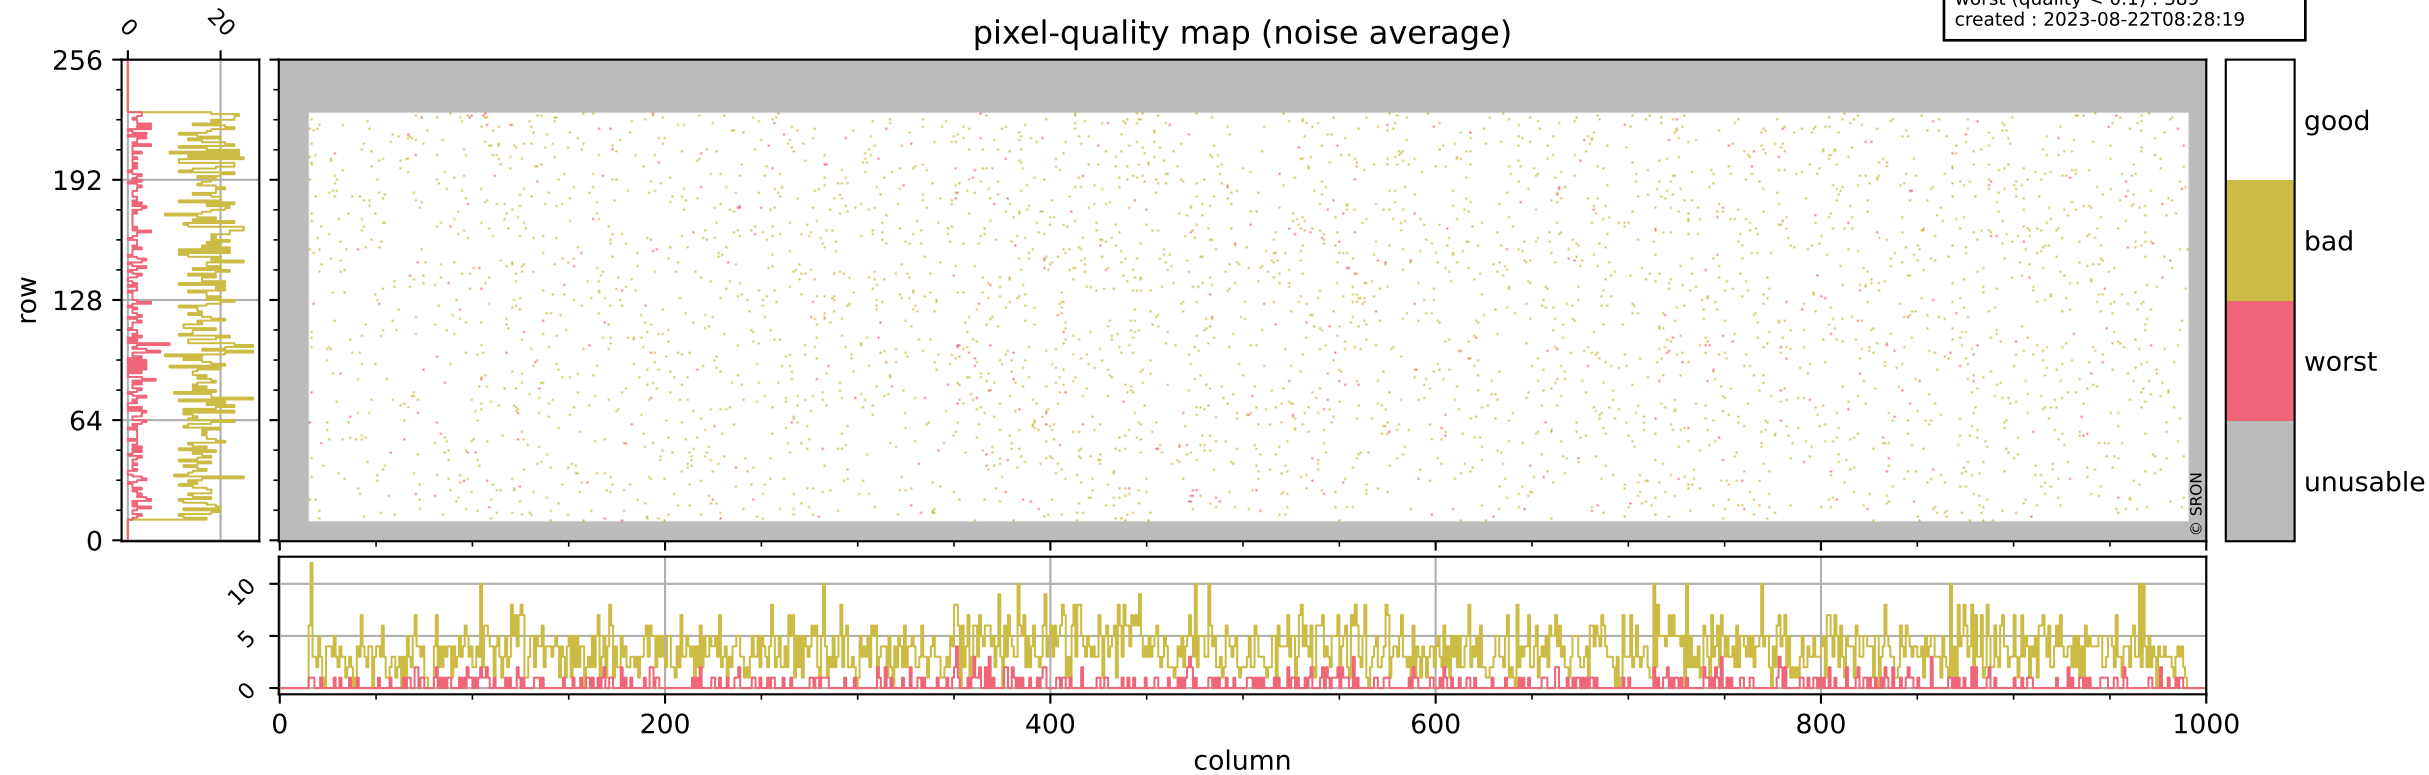

## pixel-quality map

# Tropomi SWIR pixel quality (official)

orbits : 19 in [21067, 21112]  
coverage : 2021-11-06 / 2021-11-09  
bad (quality < 0.8) : 292  
worst (quality < 0.1) : 116  
created : 2023-08-22T08:28:18

## pixel-quality map (dark)

# Tropomi SWIR pixel quality (official)

orbits : 19 in [21067, 21112]  
coverage : 2021-11-06 / 2021-11-09  
bad (quality < 0.8) : 3693  
worst (quality < 0.1) : 389  
created : 2023-08-22T08:28:19