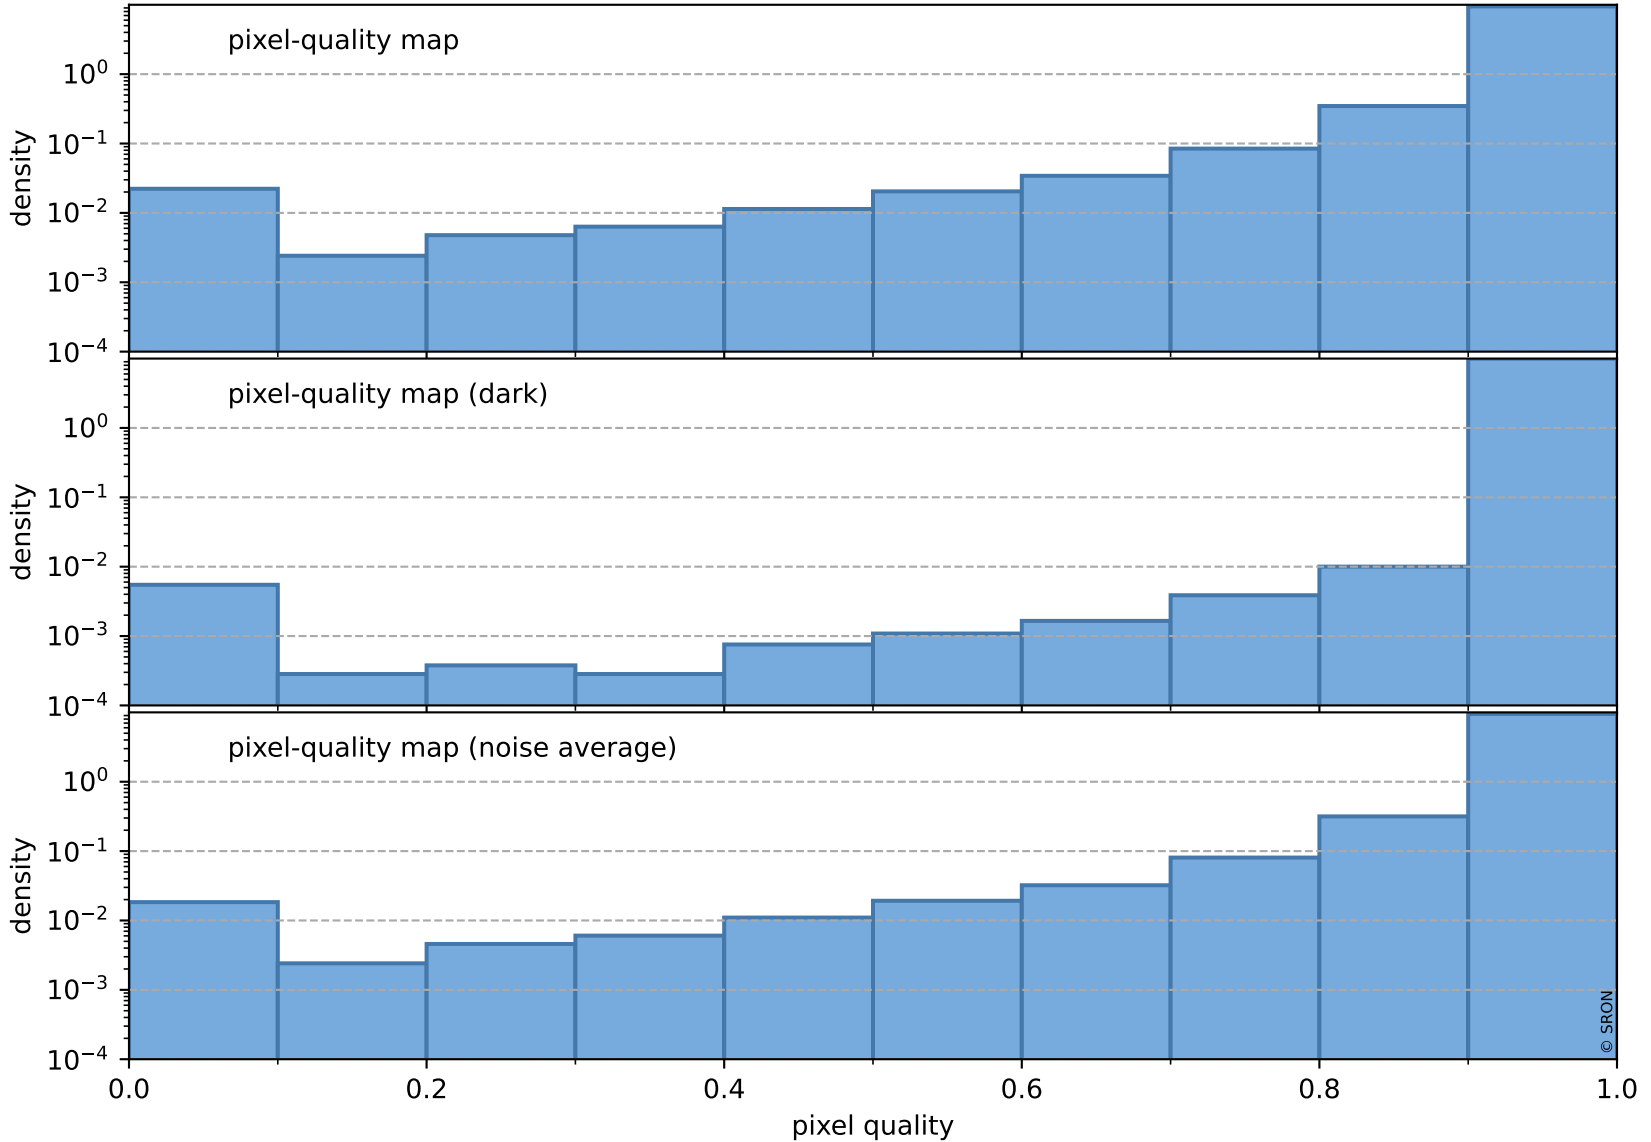

Tropomi SWIR pixel quality (official)

orbits : 19 in [21067, 21112]
coverage : 2021-11-06 / 2021-11-09
created : 2023-08-22T08:28:19

Histograms of pixel-quality