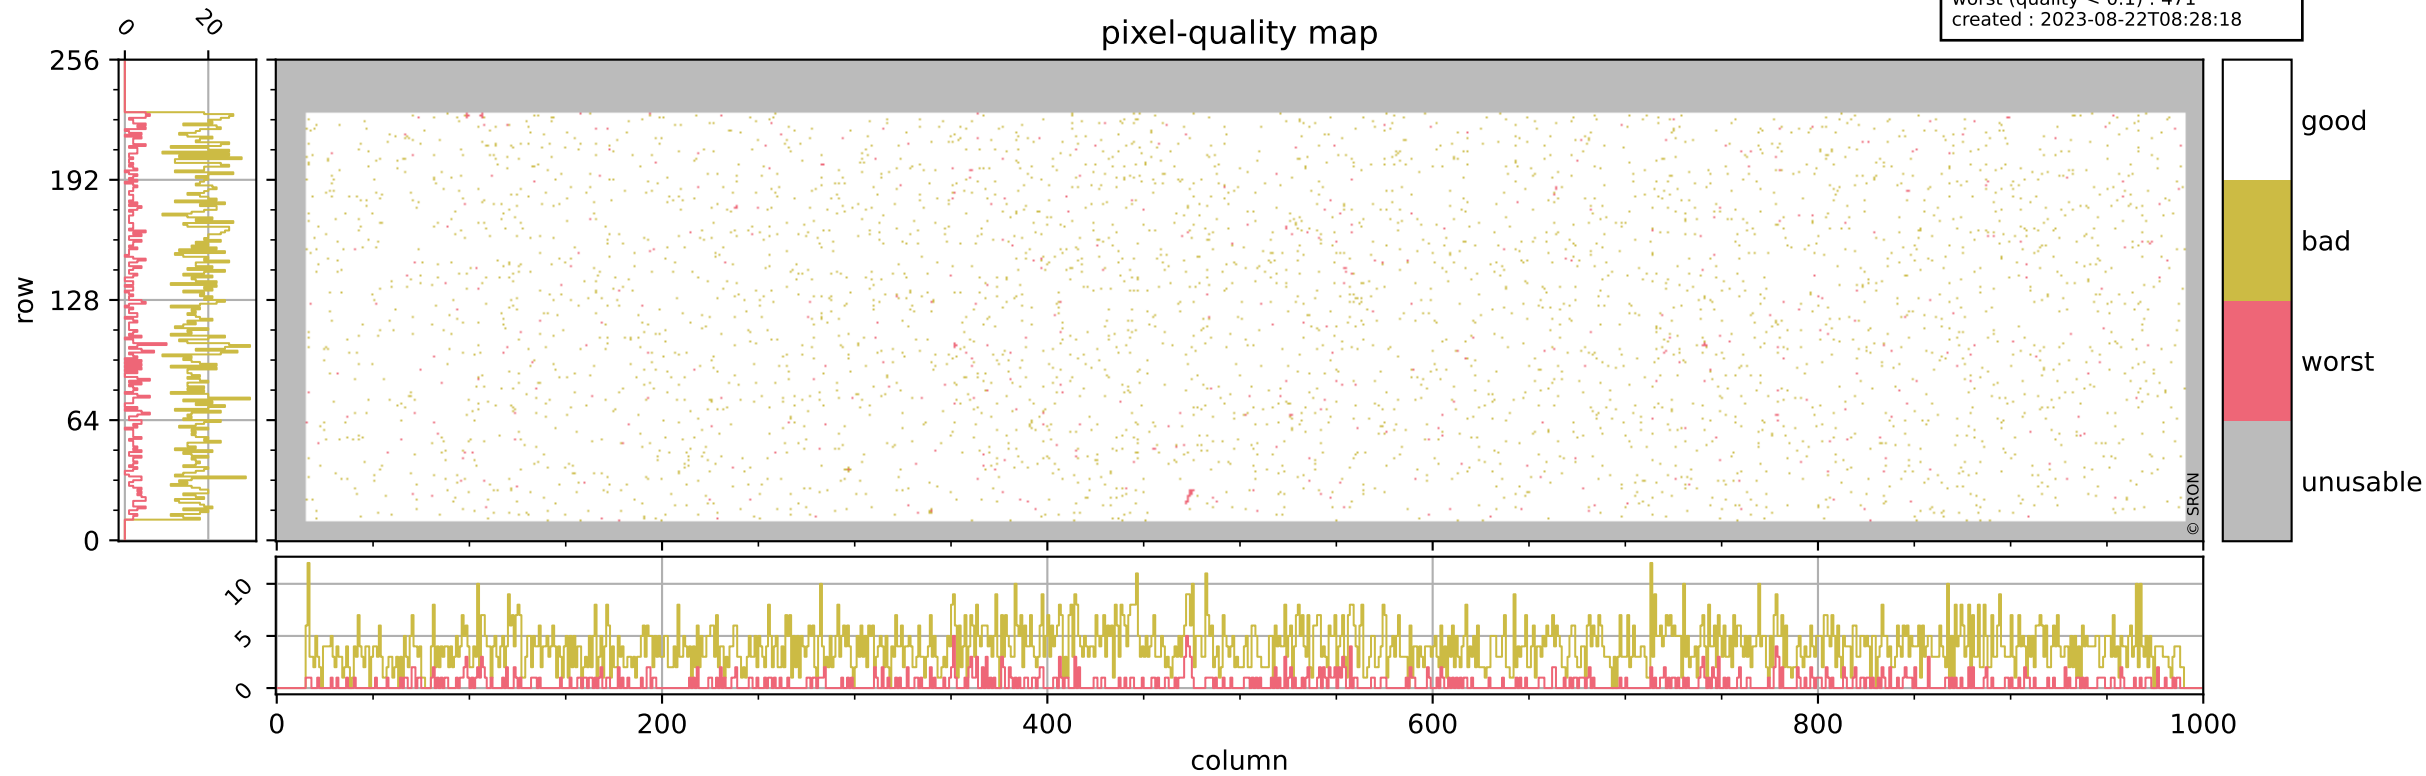

# Tropomi SWIR pixel quality (official)

orbits : 19 in [21067, 21112]  
coverage : 2021-11-06 / 2021-11-09  
bad (quality < 0.8) : 3941  
worst (quality < 0.1) : 471  
created : 2023-08-22T08:28:18

## pixel-quality map

# Tropomi SWIR pixel quality (official)

orbits : 19 in [21067, 21112]  
coverage : 2021-11-06 / 2021-11-09  
bad (quality < 0.8) : 292  
worst (quality < 0.1) : 116  
created : 2023-08-22T08:28:18

## pixel-quality map (dark)