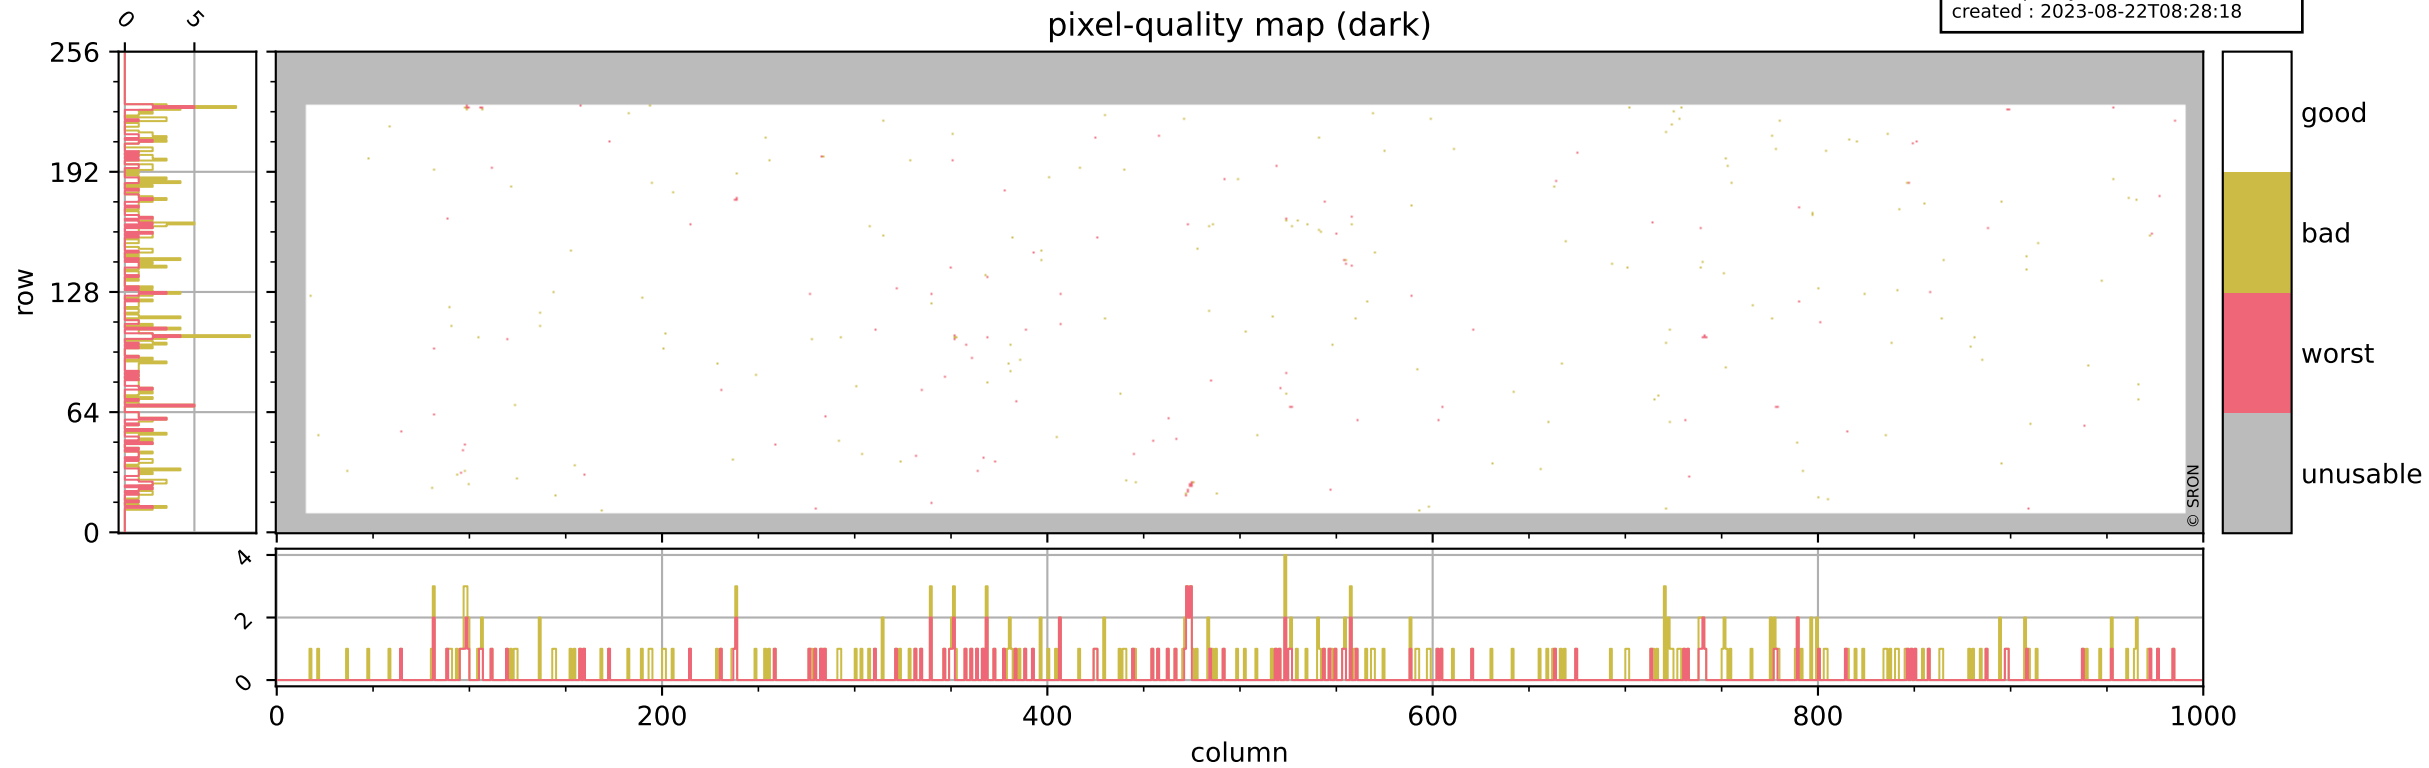

# Tropomi SWIR pixel quality (official)

orbits : 19 in [21067, 21112]  
coverage : 2021-11-06 / 2021-11-09  
bad (quality < 0.8) : 3941  
worst (quality < 0.1) : 471  
created : 2023-08-22T08:28:18

## pixel-quality map

# Tropomi SWIR pixel quality (official)

orbits : 19 in [21067, 21112]  
coverage : 2021-11-06 / 2021-11-09  
bad (quality < 0.8) : 292  
worst (quality < 0.1) : 116  
created : 2023-08-22T08:28:18

## pixel-quality map (dark)