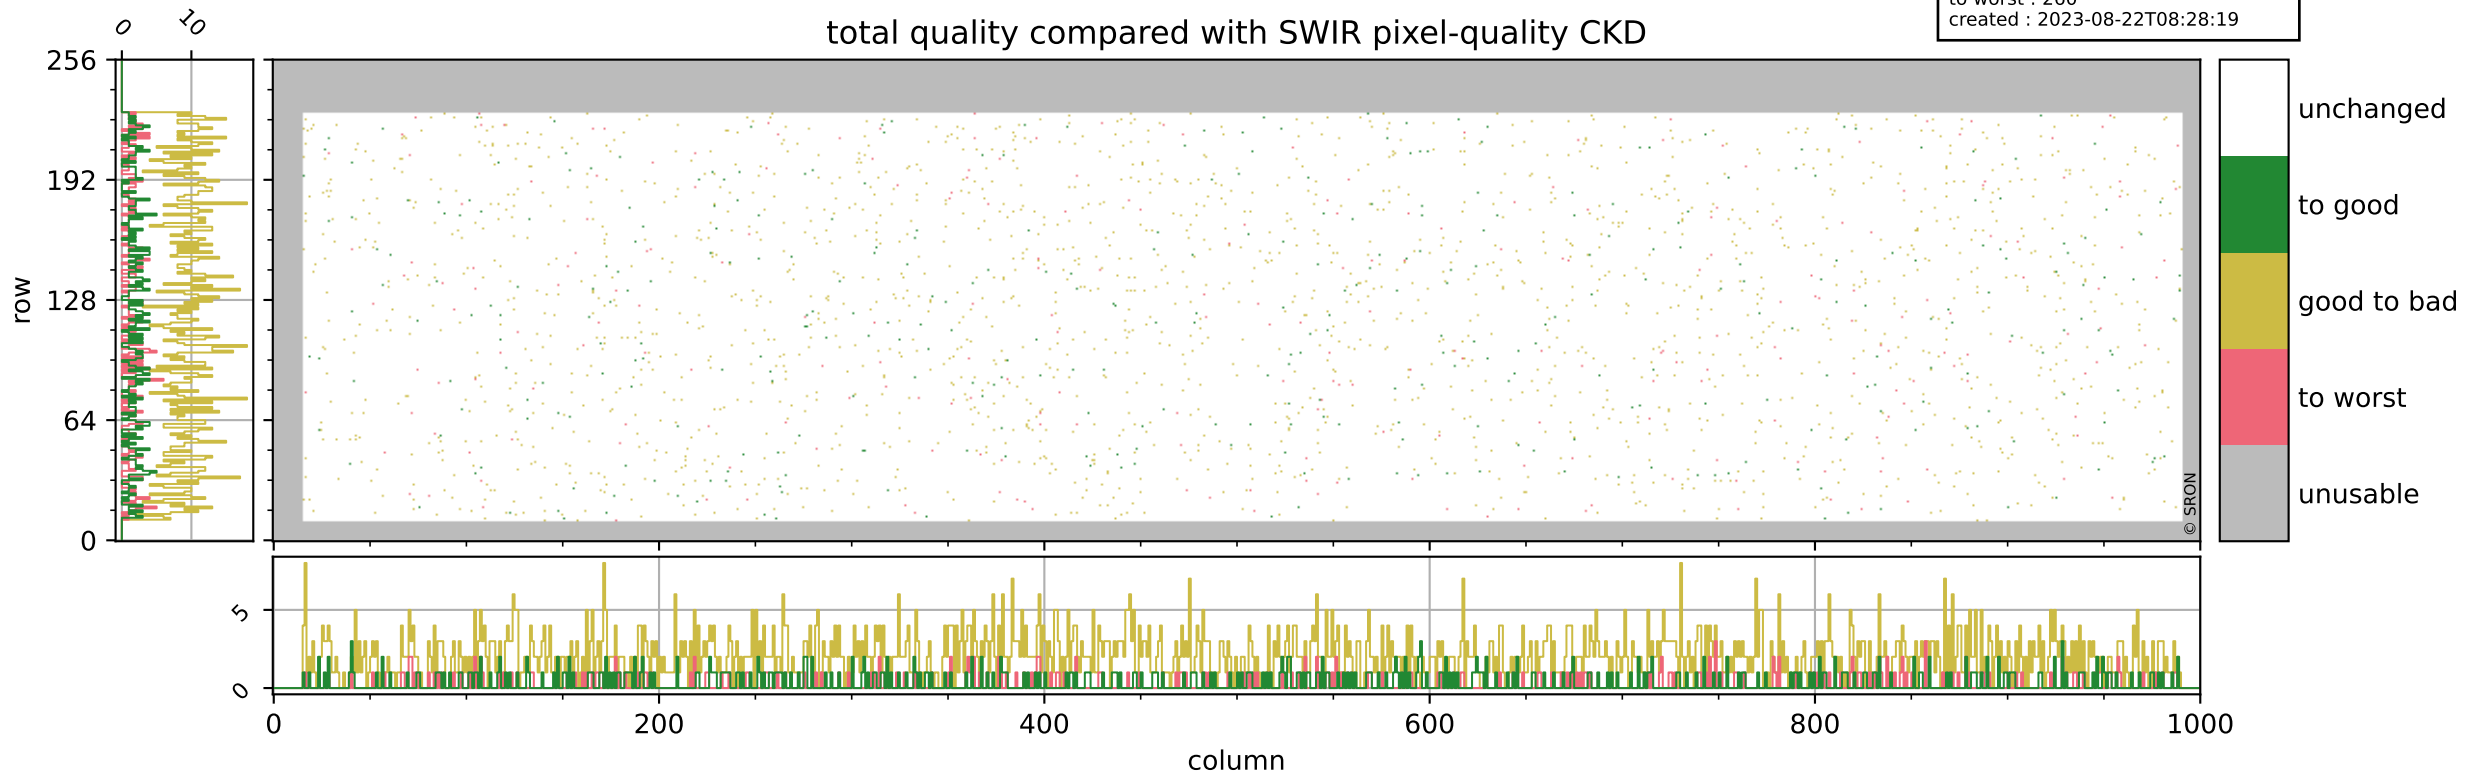

## pixel-quality map (dark)

# Tropomi SWIR pixel quality (official)

orbits : 19 in [21067, 21112]  
coverage : 2021-11-06 / 2021-11-09  
bad (quality < 0.8) : 3693  
worst (quality < 0.1) : 389  
created : 2023-08-22T08:28:19

# Tropomi SWIR pixel quality (official)

orbits : 19 in [21067, 21112]  
coverage : 2021-11-06 / 2021-11-09  
to good : 366  
good to bad : 1800  
to worst : 260  
created : 2023-08-22T08:28:19

## total quality compared with SWIR pixel-quality CKD