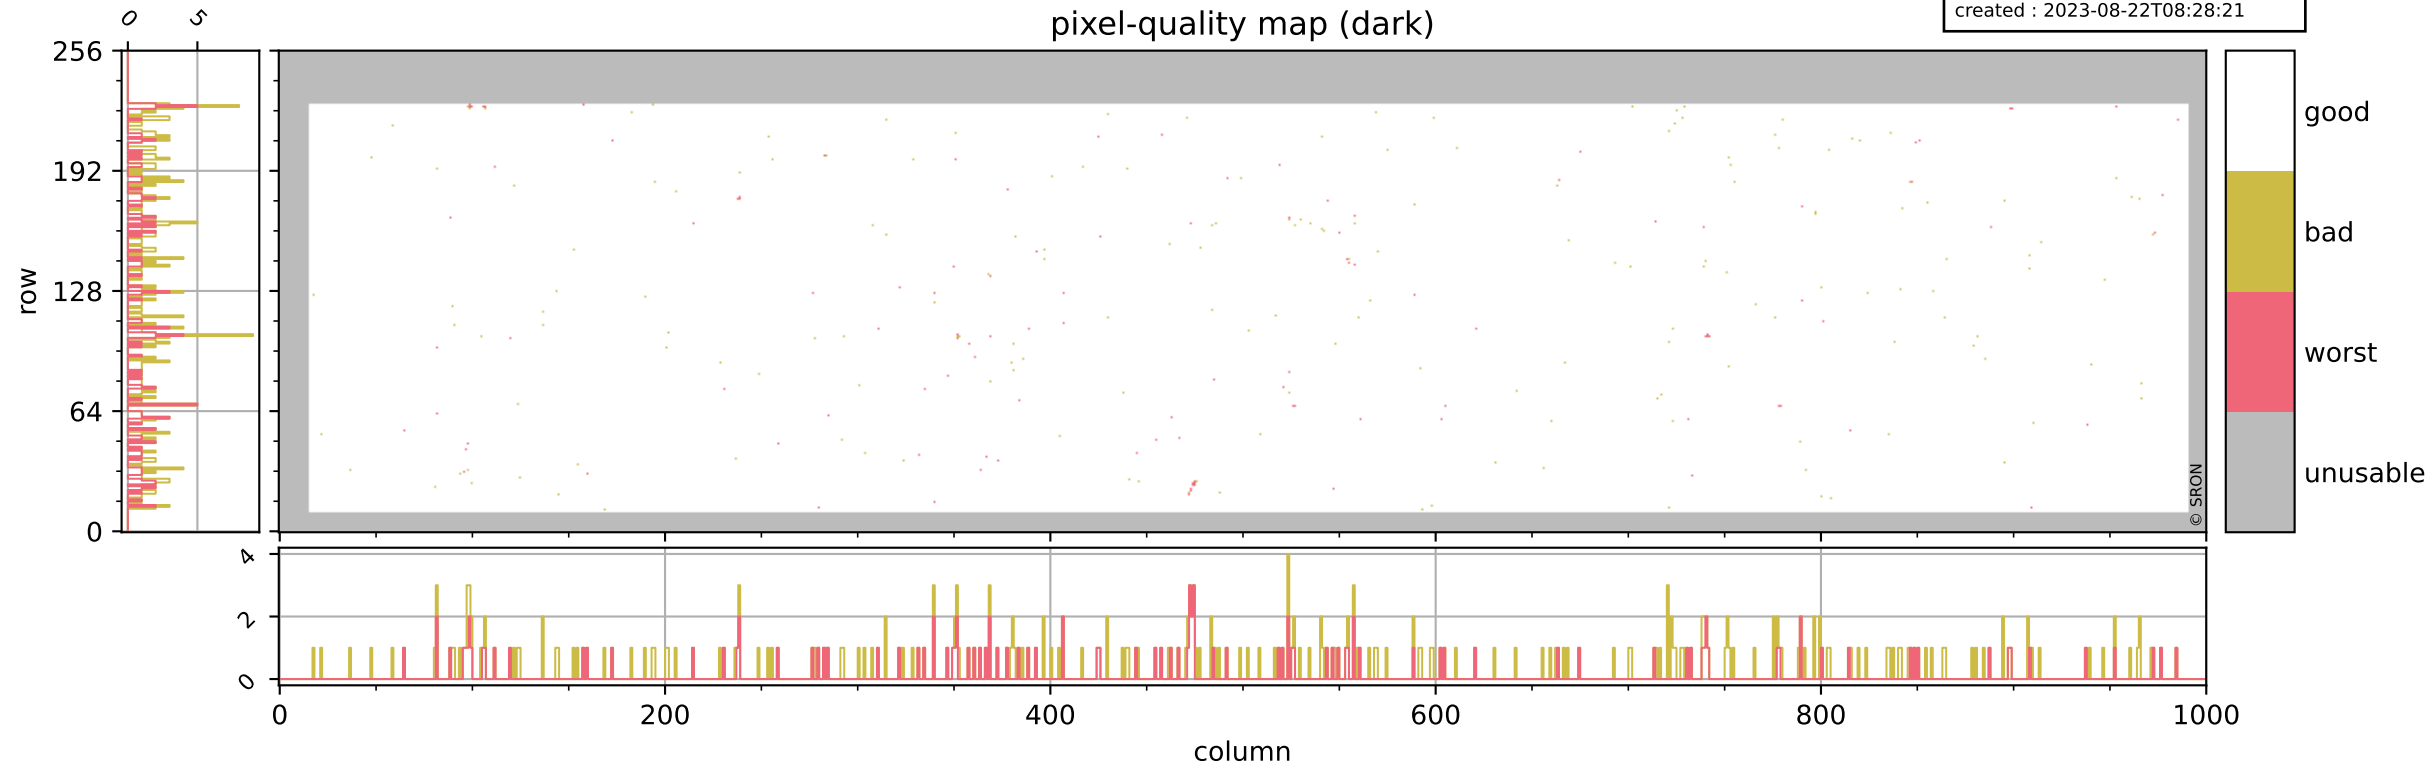

Tropomi SWIR pixel quality (official)

orbits : 20 in [21082, 21127]
coverage : 2021-11-07 / 2021-11-10
bad (quality < 0.8) : 3927
worst (quality < 0.1) : 460
created : 2023-08-22T08:28:20

pixel-quality map

Tropomi SWIR pixel quality (official)

orbits : 20 in [21082, 21127]
coverage : 2021-11-07 / 2021-11-10
bad (quality < 0.8) : 293
worst (quality < 0.1) : 115
created : 2023-08-22T08:28:21

pixel-quality map (dark)

Tropomi SWIR pixel quality (official)

orbits : 20 in [21082, 21127]
coverage : 2021-11-07 / 2021-11-10
bad (quality < 0.8) : 3681
worst (quality < 0.1) : 377
created : 2023-08-22T08:28:21

pixel-quality map (noise average)

Tropomi SWIR pixel quality (official)

orbits : 20 in [21082, 21127]
coverage : 2021-11-07 / 2021-11-10
created : 2023-08-22T08:28:21

Histograms of pixel-quality

Tropomi SWIR pixel quality (official) ground-tracks of Sentinel-5P