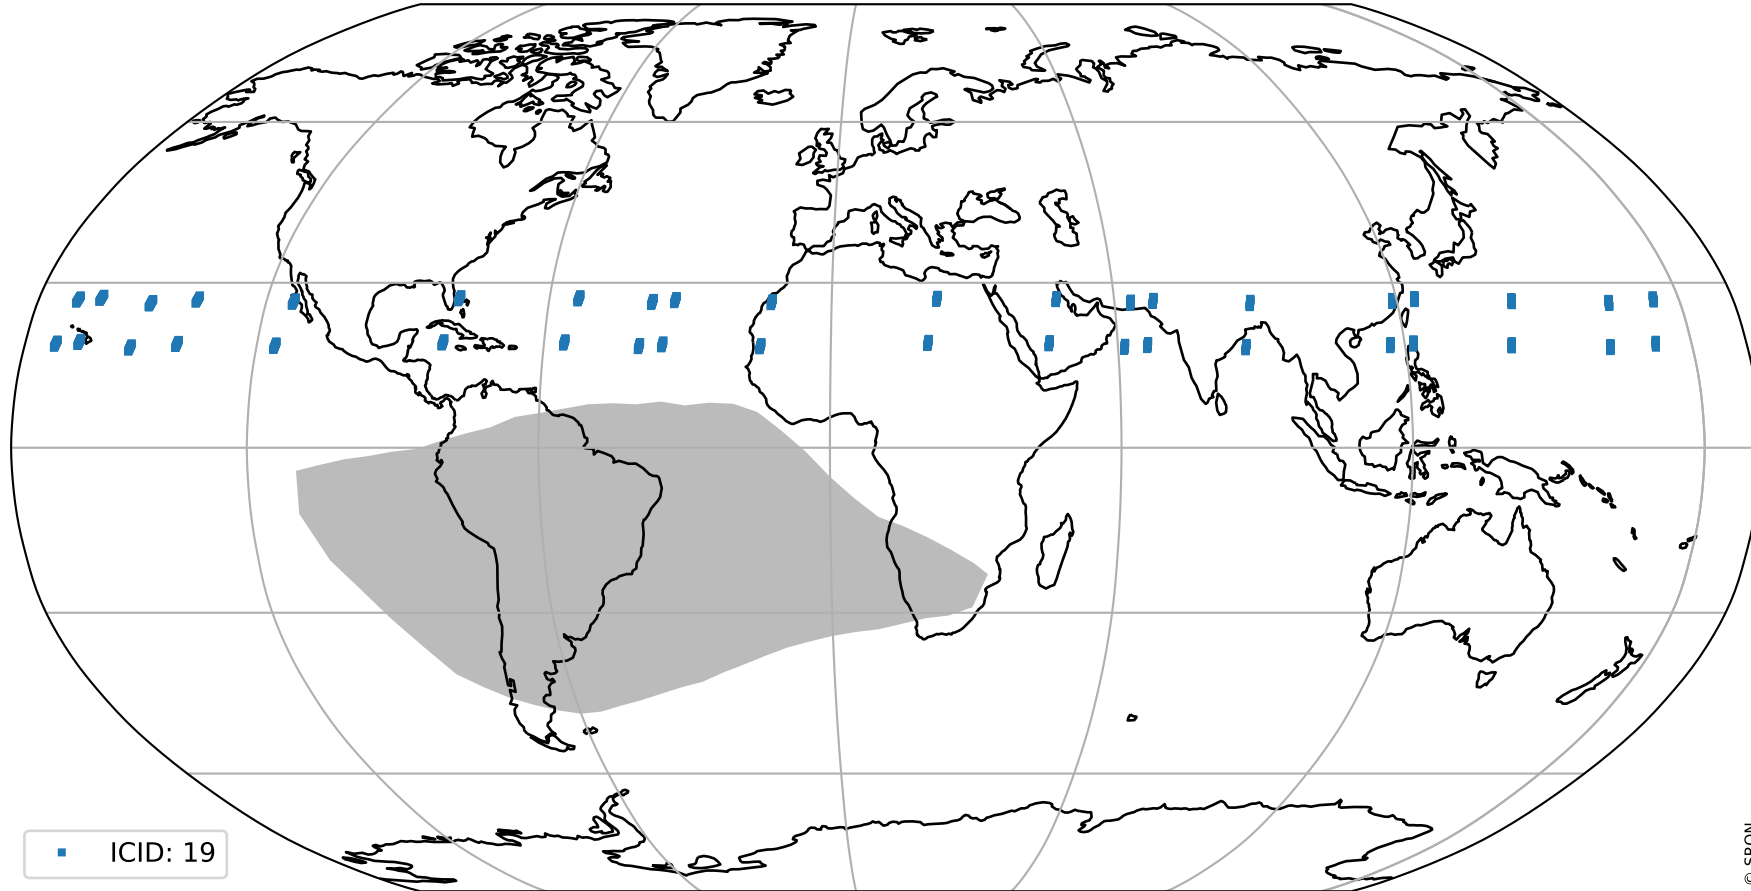

Tropomi SWIR pixel quality (official)

orbits : 20 in [21082, 21127]
coverage : 2021-11-07 / 2021-11-10
to good : 368
good to bad : 1798
to worst : 249
created : 2023-08-22T08:28:21

total quality compared with SWIR pixel-quality CKD

Tropomi SWIR pixel quality (official)

orbits : 20 in [21082, 21127]
coverage : 2021-11-07 / 2021-11-10
created : 2023-08-22T08:28:21

Histograms of pixel-quality

Tropomi SWIR pixel quality (official) ground-tracks of Sentinel-5P

orbits : 20 in [21082, 21127]
coverage : 2021-11-07 / 2021-11-10
created : 2023-08-22T08:28:22

■ ICID: 19

Tropomi SWIR pixel quality (official)

orbits : [2827, 21127]
coverage : 2018-04-30 / 2021-11-10
created : 2023-08-22T08:28:22