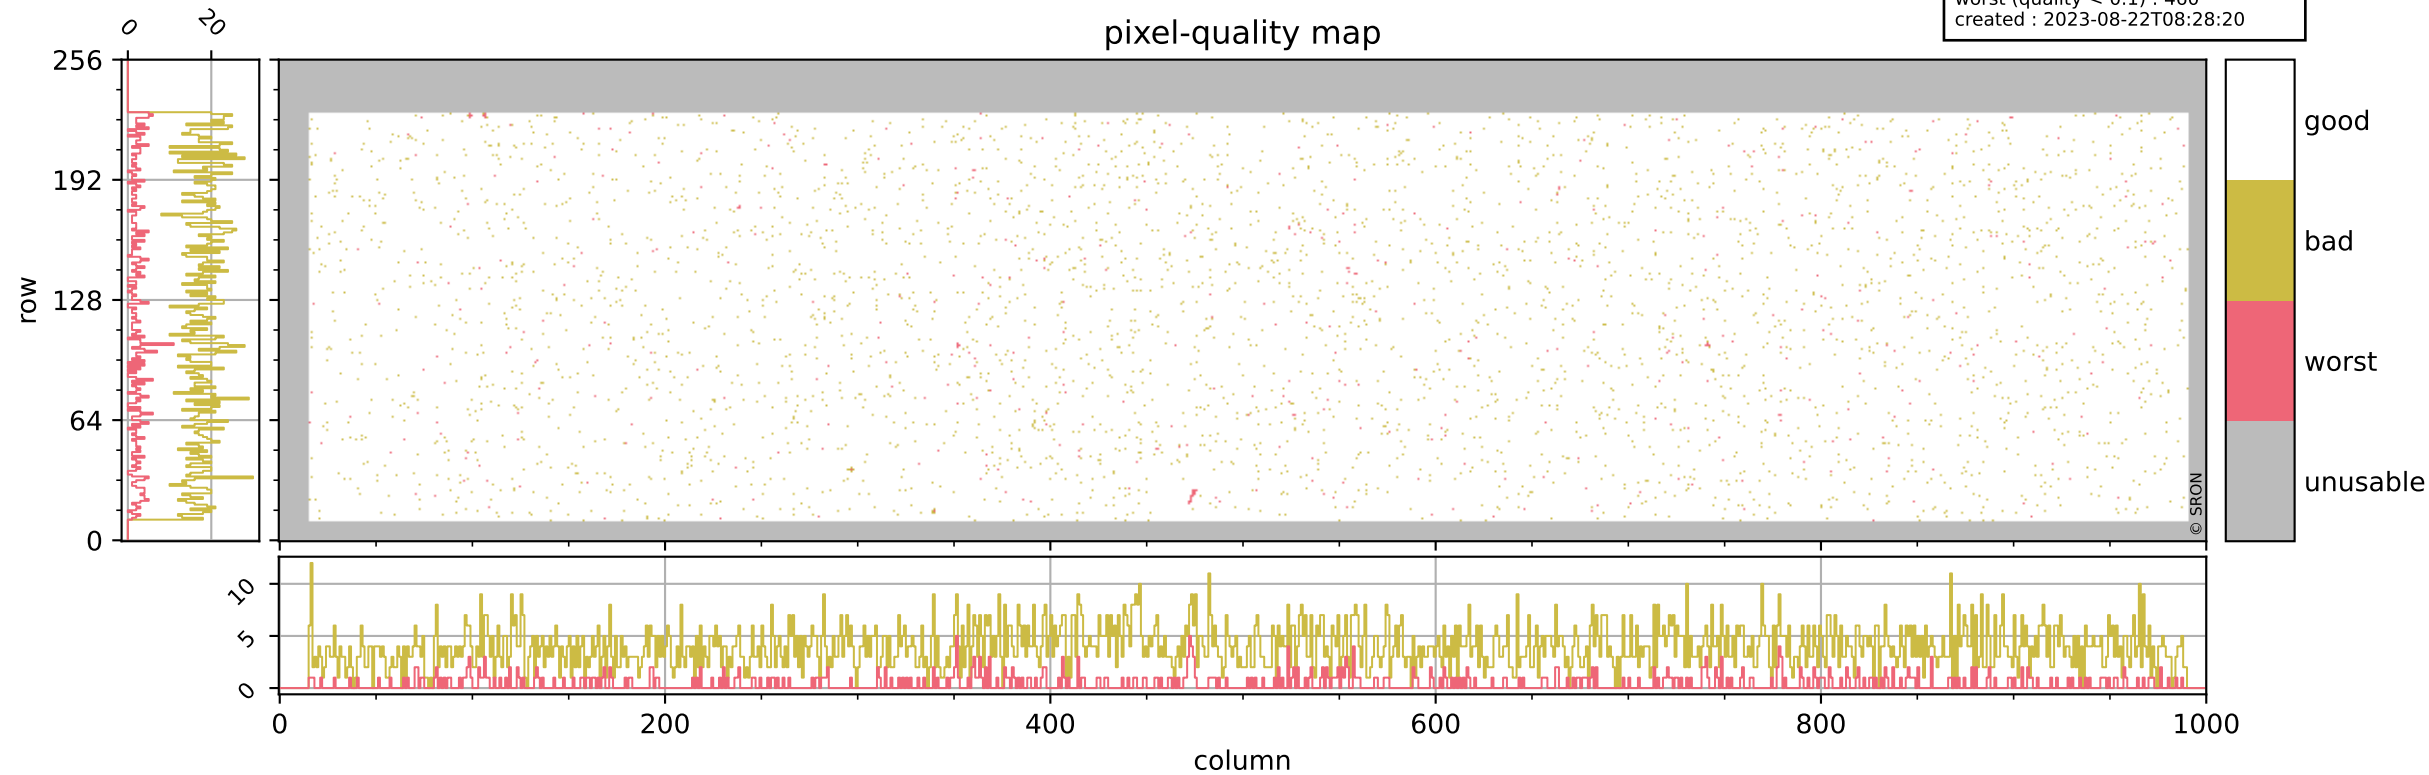

Tropomi SWIR pixel quality (official)

orbits : 20 in [21082, 21127]
coverage : 2021-11-07 / 2021-11-10
bad (quality < 0.8) : 3927
worst (quality < 0.1) : 460
created : 2023-08-22T08:28:20

pixel-quality map

Tropomi SWIR pixel quality (official)

orbits : 20 in [21082, 21127]
coverage : 2021-11-07 / 2021-11-10
bad (quality < 0.8) : 293
worst (quality < 0.1) : 115
created : 2023-08-22T08:28:21

pixel-quality map (dark)

Tropomi SWIR pixel quality (official)

orbits : 20 in [21082, 21127]
coverage : 2021-11-07 / 2021-11-10
bad (quality < 0.8) : 3681
worst (quality < 0.1) : 377
created : 2023-08-22T08:28:21

pixel-quality map (noise average)

Tropomi SWIR pixel quality (official)

orbits : 20 in [21082, 21127]
coverage : 2021-11-07 / 2021-11-10
created : 2023-08-22T08:28:21

Histograms of pixel-quality

Tropomi SWIR pixel quality (official) ground-tracks of Sentinel-5P