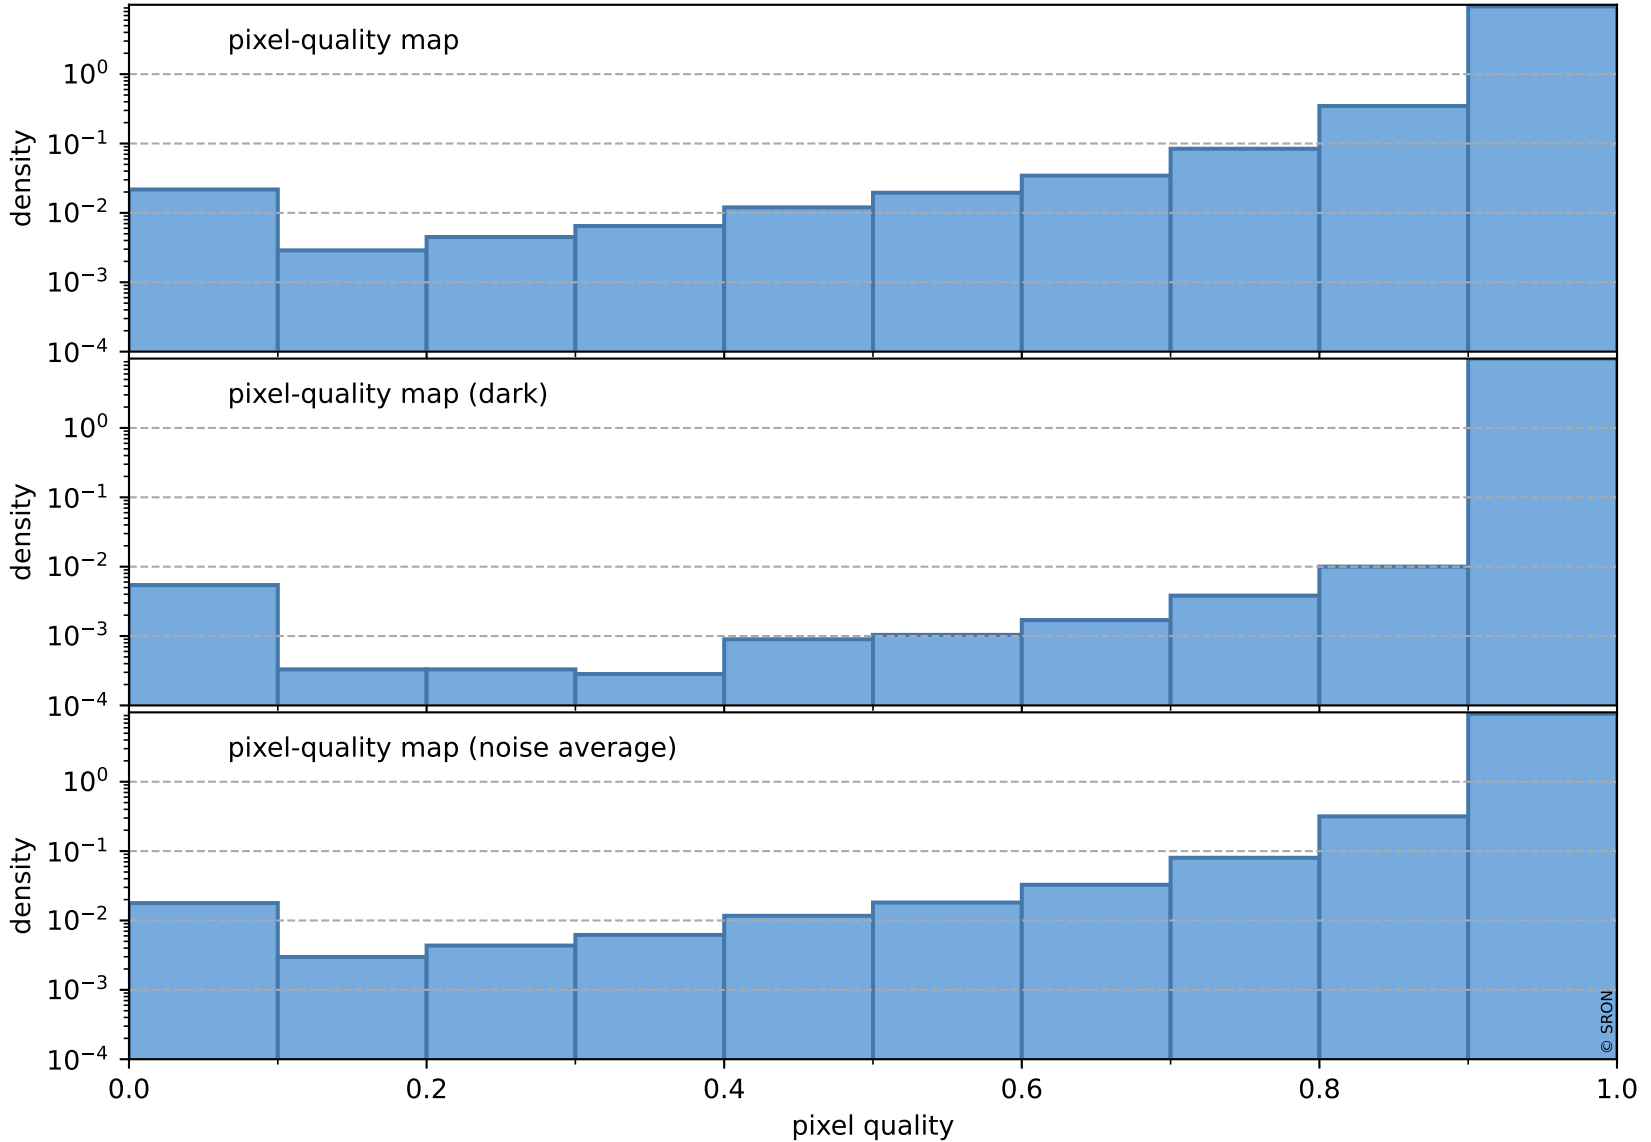

Tropomi SWIR pixel quality (official)

orbits : 20 in [21082, 21127]
coverage : 2021-11-07 / 2021-11-10
to good : 368
good to bad : 1798
to worst : 249
created : 2023-08-22T08:28:21

total quality compared with SWIR pixel-quality CKD

Tropomi SWIR pixel quality (official)

orbits : 20 in [21082, 21127]
coverage : 2021-11-07 / 2021-11-10
created : 2023-08-22T08:28:21

Histograms of pixel-quality

Tropomi SWIR pixel quality (official) ground-tracks of Sentinel-5P