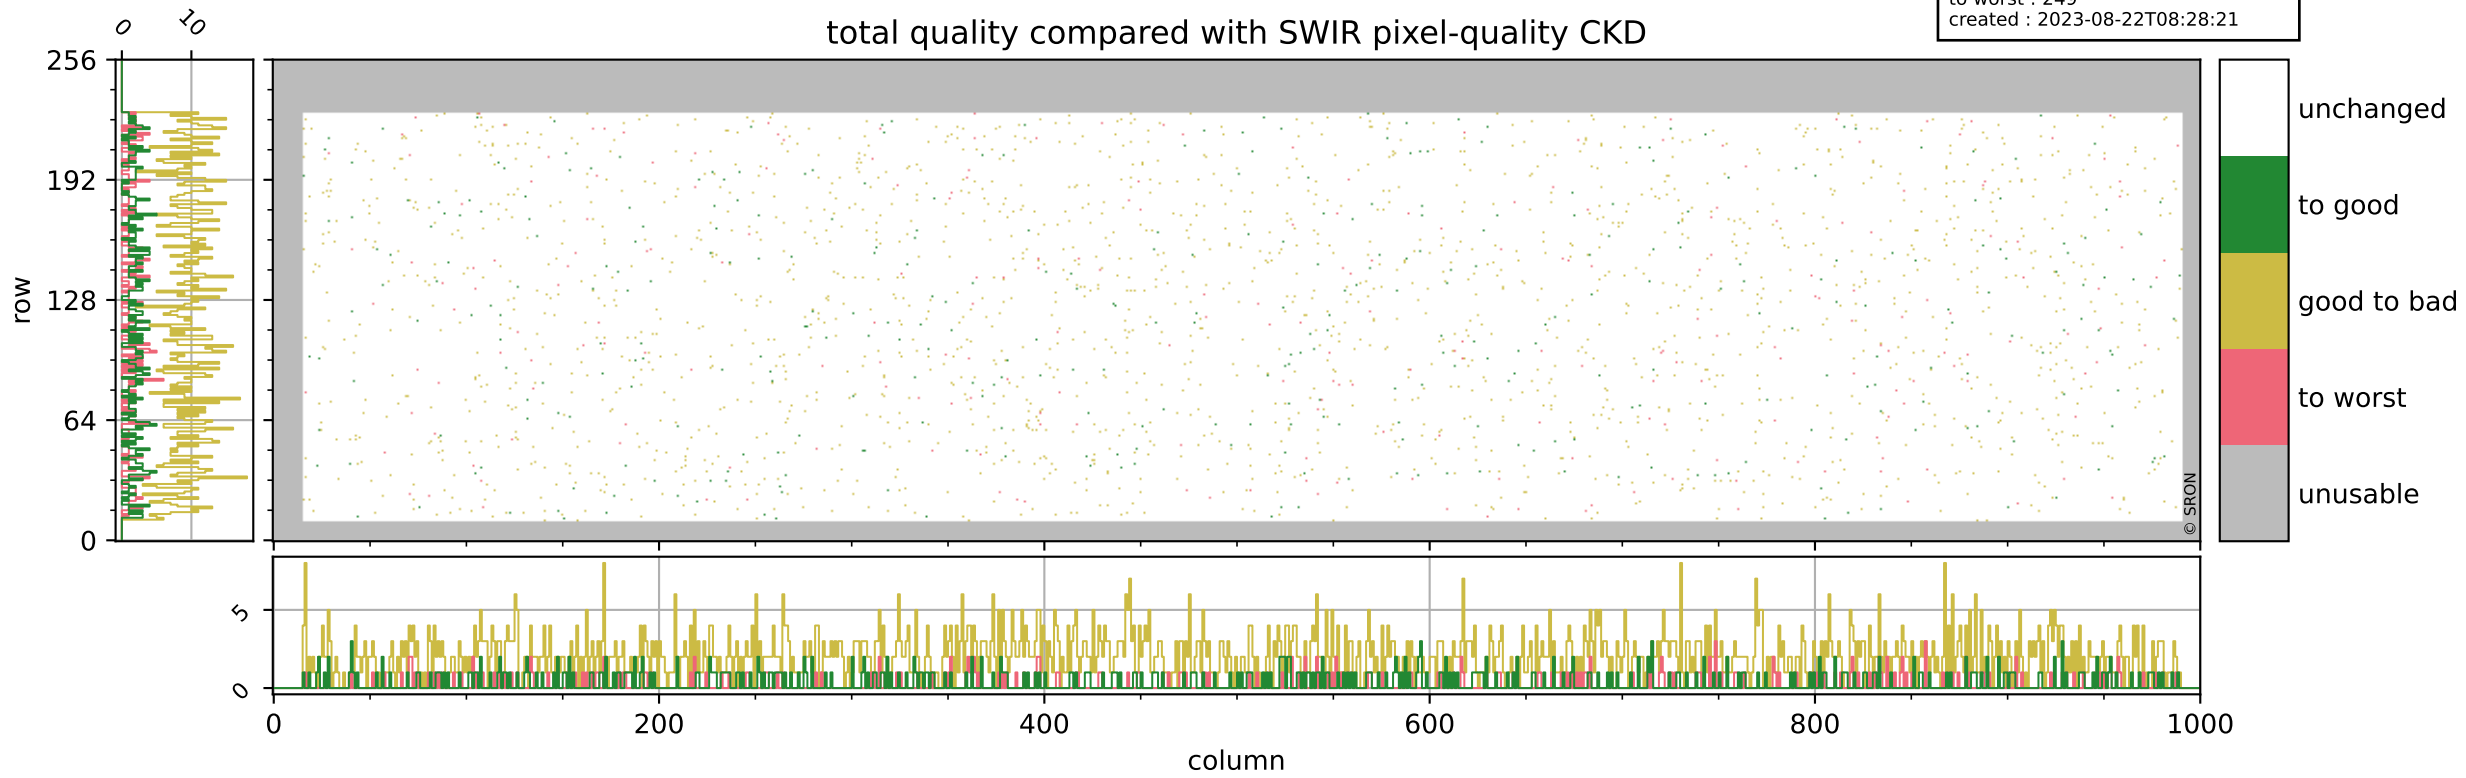

Tropomi SWIR pixel quality (official)

orbits : 20 in [21082, 21127]
coverage : 2021-11-07 / 2021-11-10
bad (quality < 0.8) : 293
worst (quality < 0.1) : 115
created : 2023-08-22T08:28:21

pixel-quality map (dark)

Tropomi SWIR pixel quality (official)

orbits : 20 in [21082, 21127]
coverage : 2021-11-07 / 2021-11-10
bad (quality < 0.8) : 3681
worst (quality < 0.1) : 377
created : 2023-08-22T08:28:21

pixel-quality map (noise average)

Tropomi SWIR pixel quality (official)

orbits : 20 in [21082, 21127]
coverage : 2021-11-07 / 2021-11-10
to good : 368
good to bad : 1798
to worst : 249
created : 2023-08-22T08:28:21

total quality compared with SWIR pixel-quality CKD

Tropomi SWIR pixel quality (official)

orbits : 20 in [21082, 21127]
coverage : 2021-11-07 / 2021-11-10
created : 2023-08-22T08:28:21

Histograms of pixel-quality

Tropomi SWIR pixel quality (official) ground-tracks of Sentinel-5P