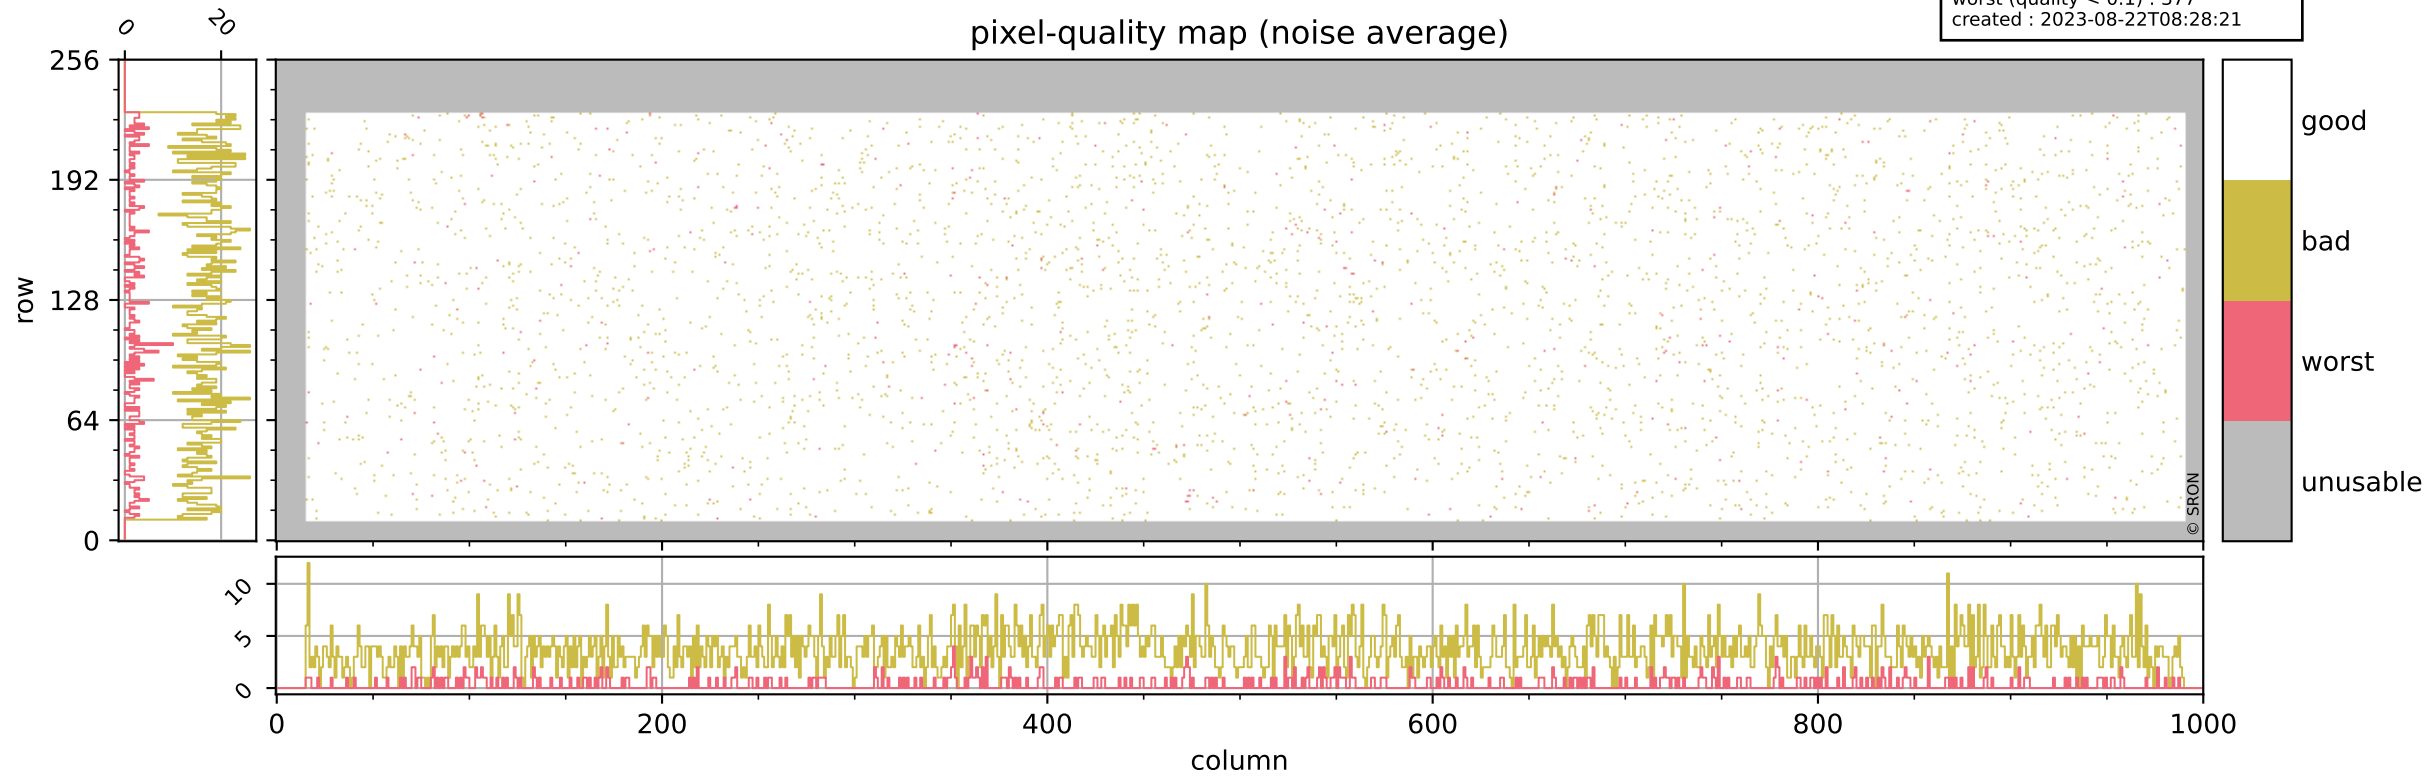

Tropomi SWIR pixel quality (official)

orbits : 20 in [21082, 21127]
coverage : 2021-11-07 / 2021-11-10
bad (quality < 0.8) : 293
worst (quality < 0.1) : 115
created : 2023-08-22T08:28:21

pixel-quality map (dark)

Tropomi SWIR pixel quality (official)

orbits : 20 in [21082, 21127]
coverage : 2021-11-07 / 2021-11-10
bad (quality < 0.8) : 3681
worst (quality < 0.1) : 377
created : 2023-08-22T08:28:21

pixel-quality map (noise average)

Tropomi SWIR pixel quality (official)

orbits : 20 in [21082, 21127]
coverage : 2021-11-07 / 2021-11-10
to good : 368
good to bad : 1798
to worst : 249
created : 2023-08-22T08:28:21

total quality compared with SWIR pixel-quality CKD

Tropomi SWIR pixel quality (official)

orbits : 20 in [21082, 21127]
coverage : 2021-11-07 / 2021-11-10
created : 2023-08-22T08:28:21

Histograms of pixel-quality

Tropomi SWIR pixel quality (official) ground-tracks of Sentinel-5P