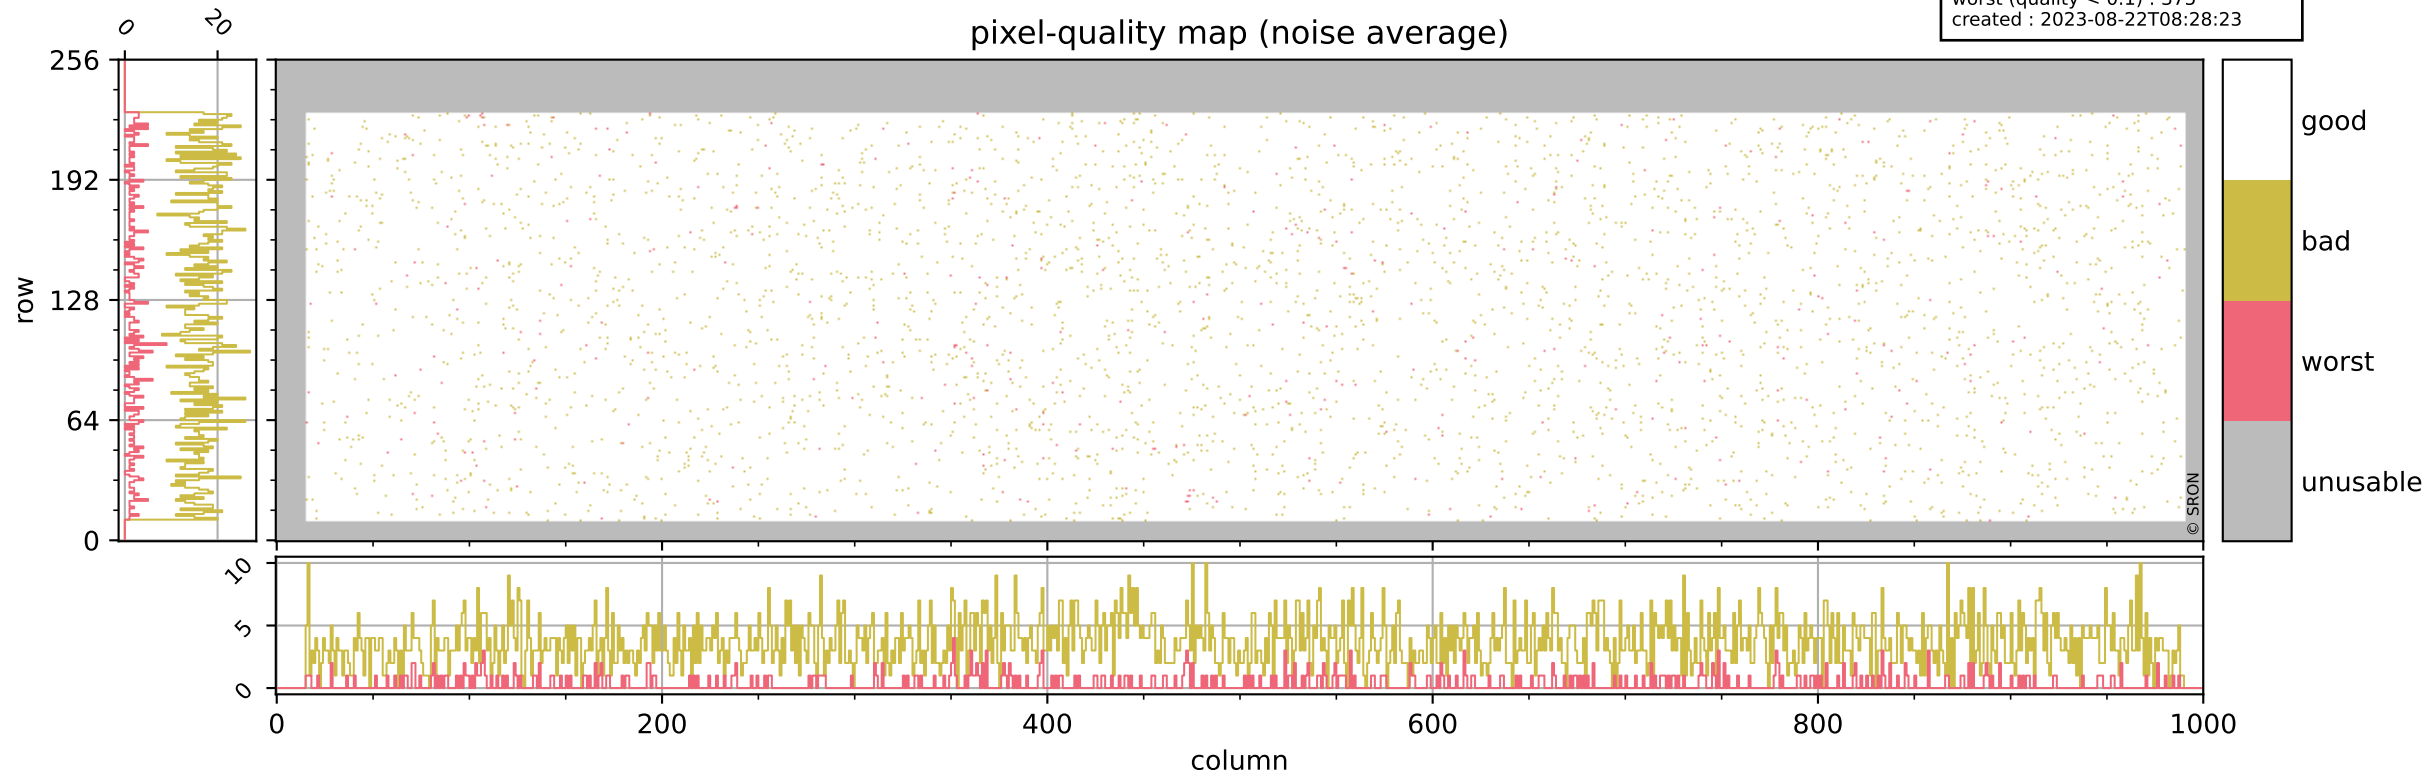

Tropomi SWIR pixel quality (official)

orbits : 19 in [21097, 21142]
coverage : 2021-11-08 / 2021-11-11
bad (quality < 0.8) : 3619
worst (quality < 0.1) : 375
created : 2023-08-22T08:28:23

pixel-quality map (noise average)