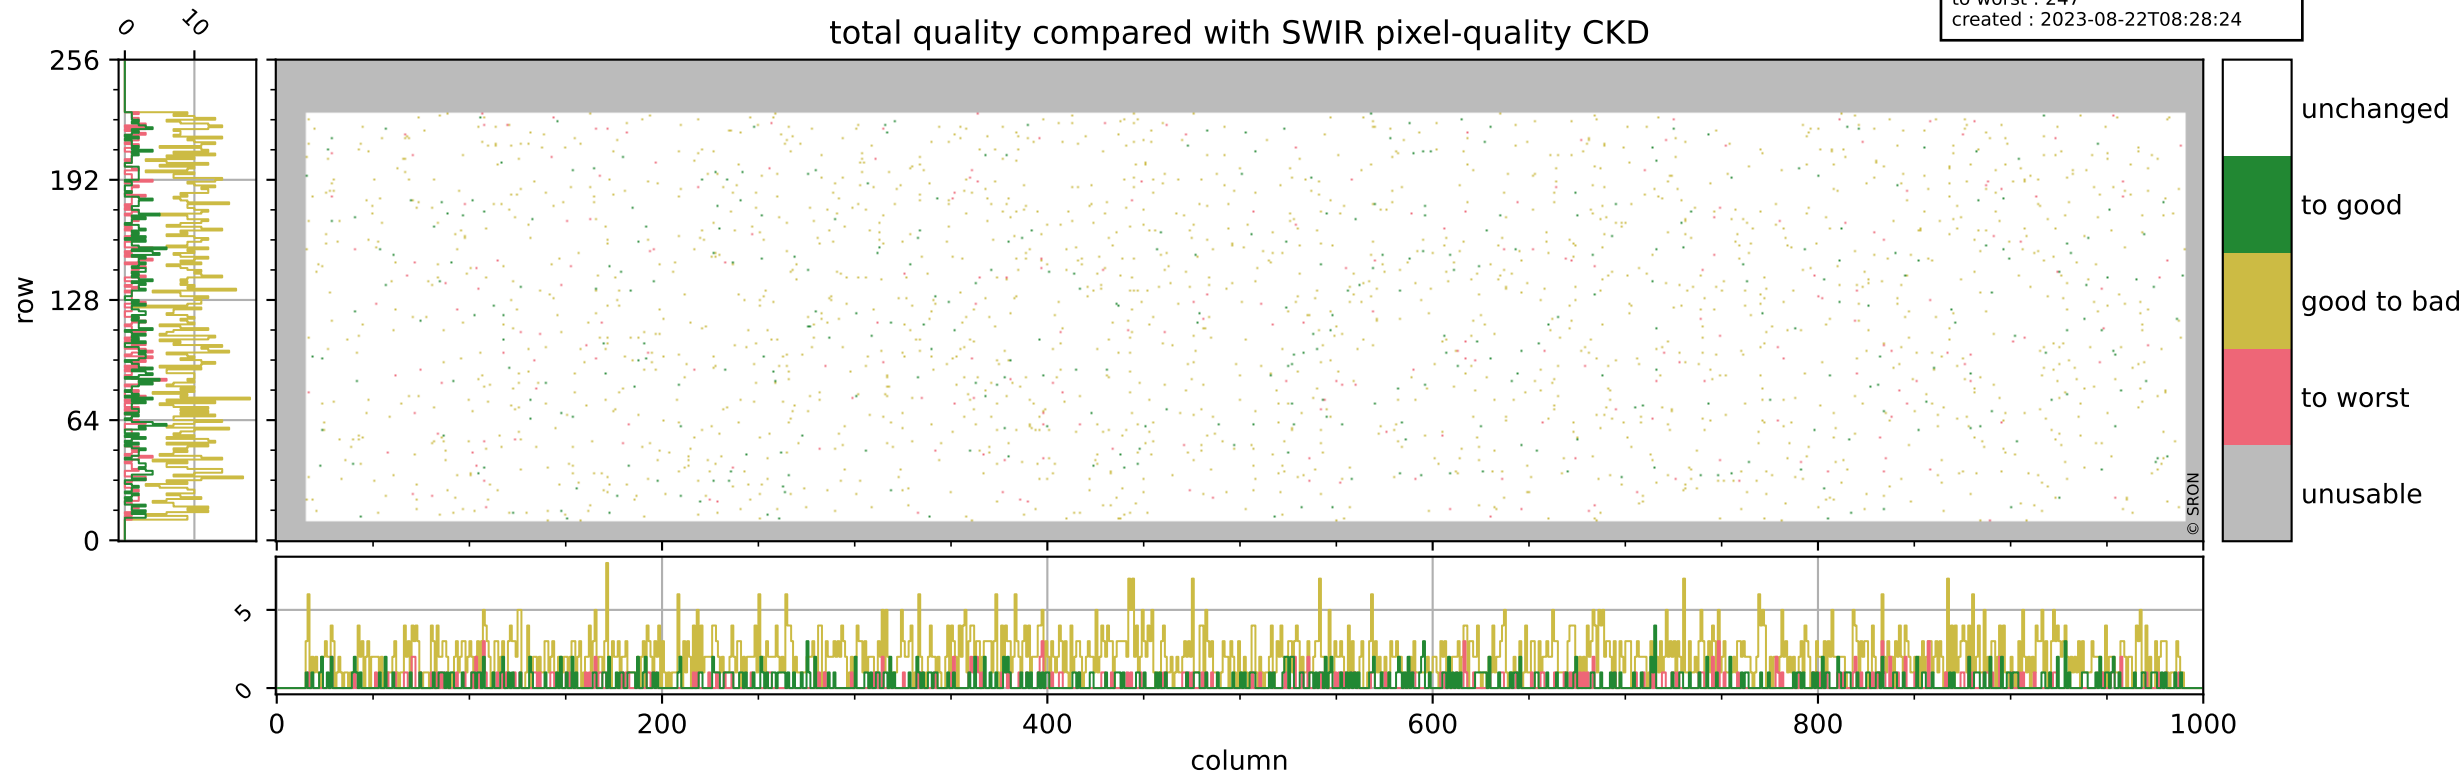

Tropomi SWIR pixel quality (official)

orbits : 19 in [21097, 21142]
coverage : 2021-11-08 / 2021-11-11
to good : 369
good to bad : 1738
to worst : 247
created : 2023-08-22T08:28:24

total quality compared with SWIR pixel-quality CKD