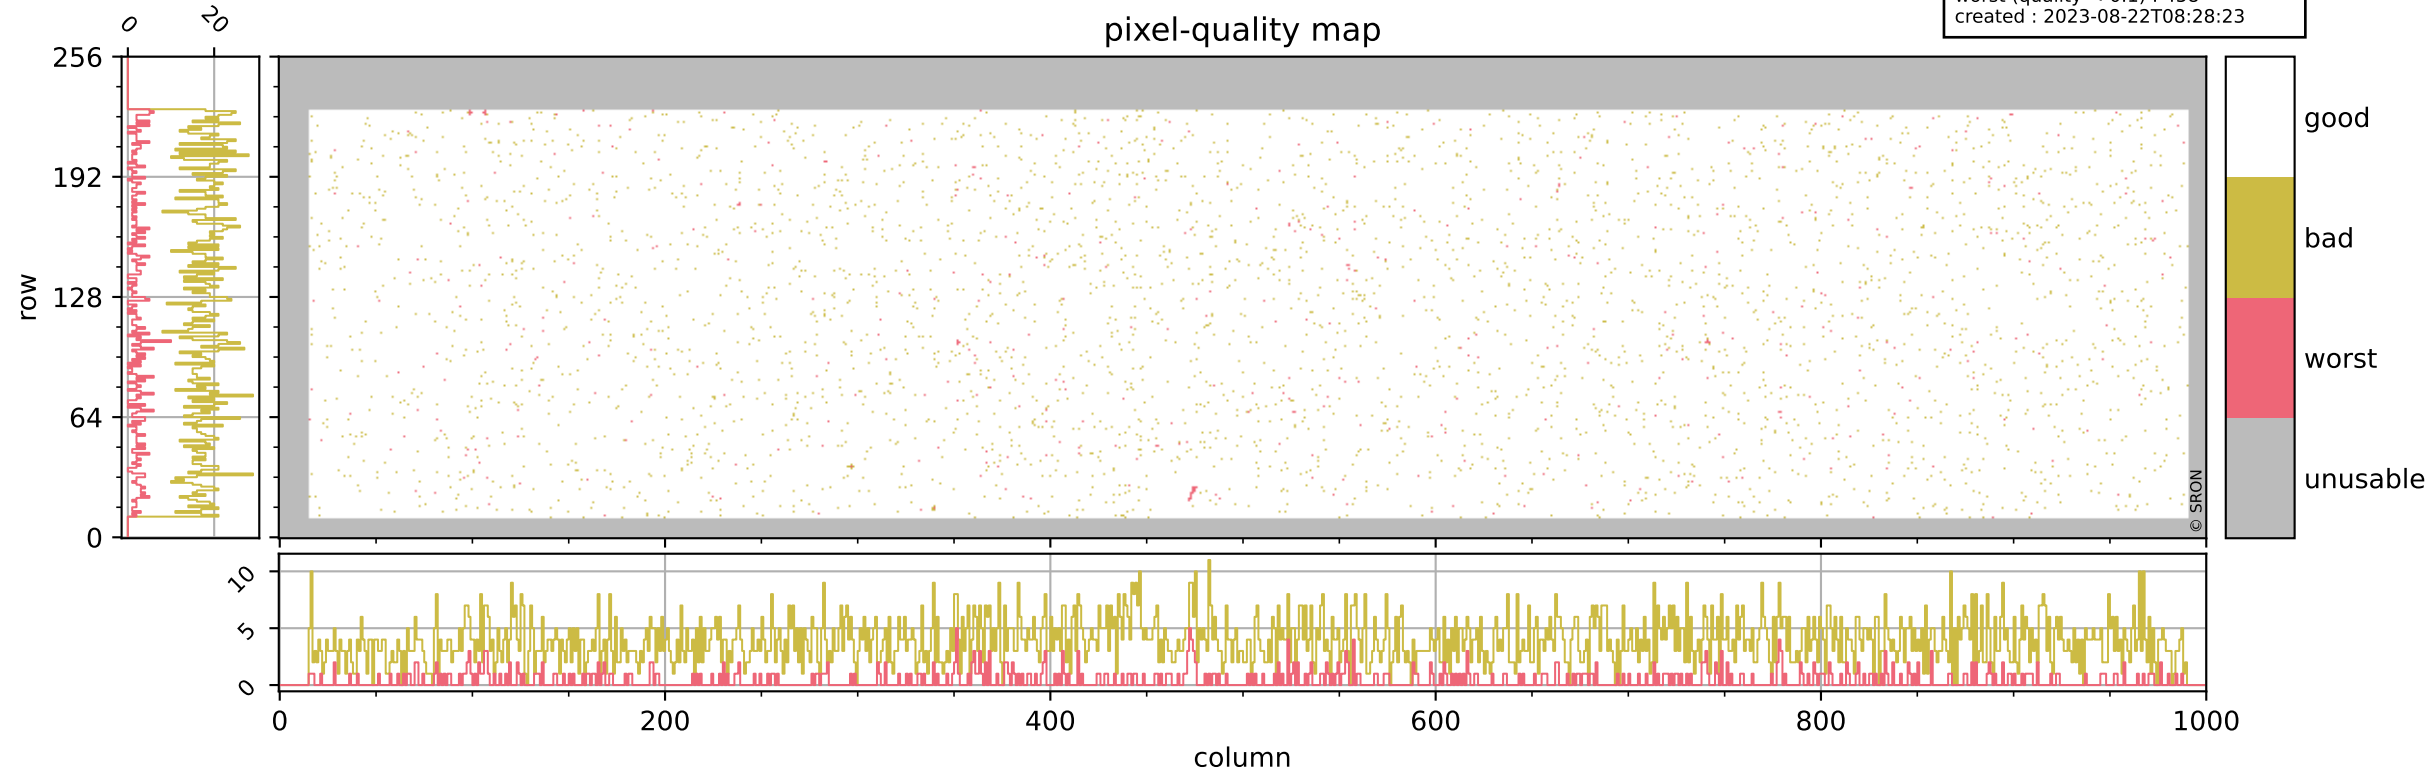

# Tropomi SWIR pixel quality (official)

orbits : 19 in [21097, 21142]  
coverage : 2021-11-08 / 2021-11-11  
bad (quality < 0.8) : 3869  
worst (quality < 0.1) : 458  
created : 2023-08-22T08:28:23

## pixel-quality map

# Tropomi SWIR pixel quality (official)

orbits : 19 in [21097, 21142]  
coverage : 2021-11-08 / 2021-11-11  
bad (quality < 0.8) : 294  
worst (quality < 0.1) : 116  
created : 2023-08-22T08:28:23

## pixel-quality map (dark)