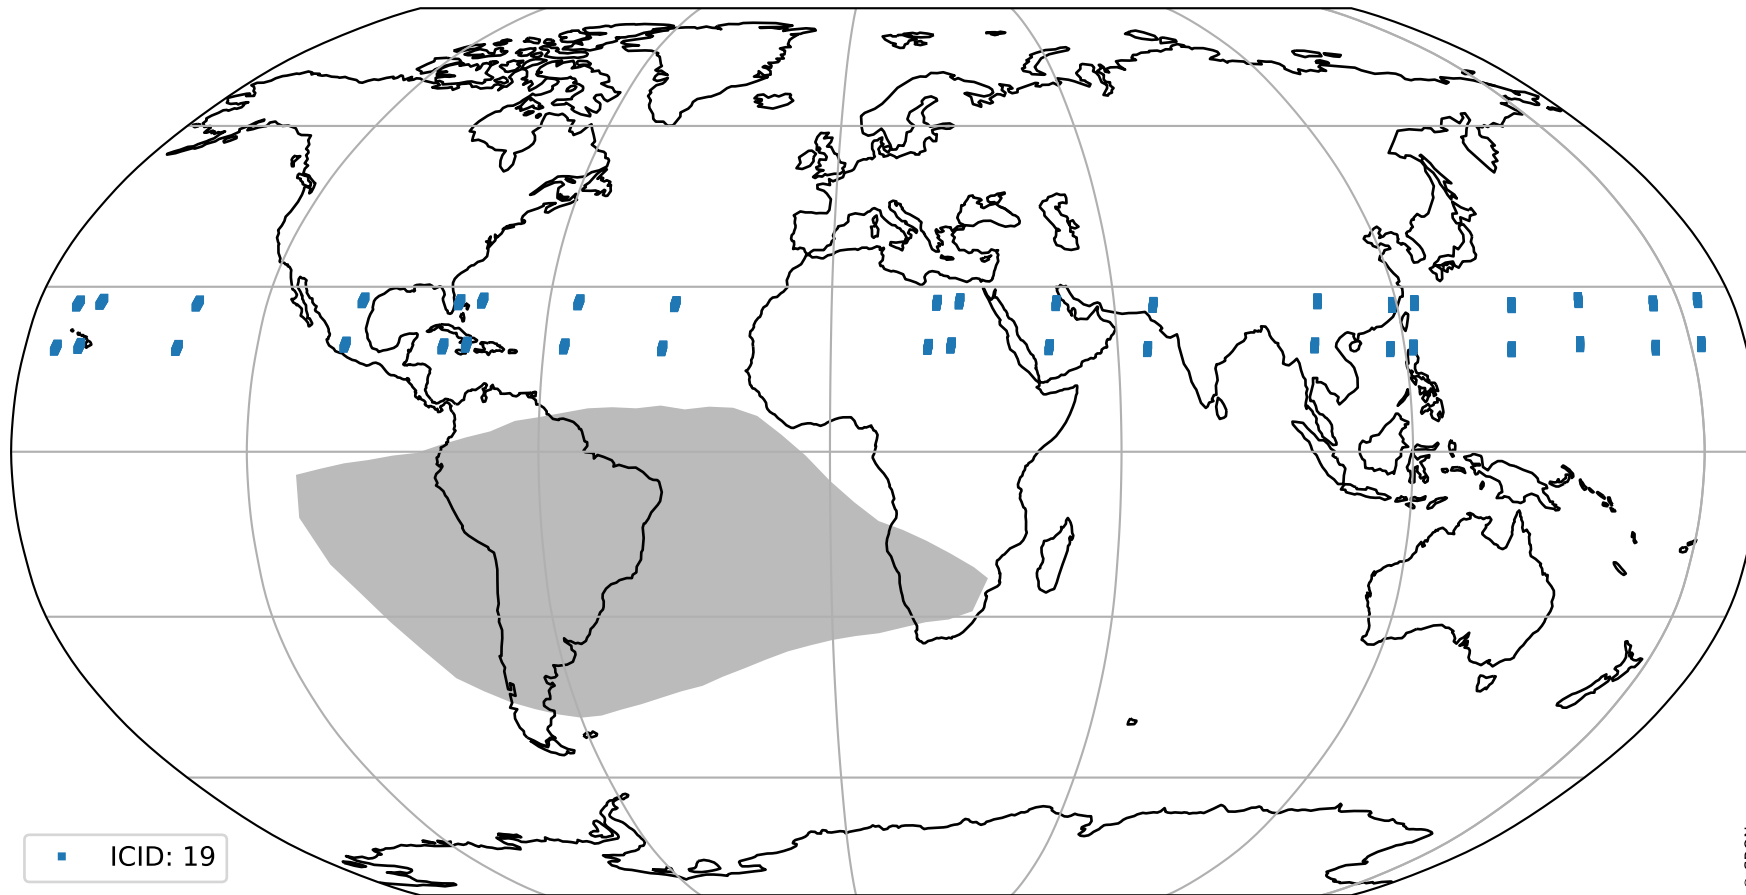

# Tropomi SWIR pixel quality (official)

orbits : 19 in [21097, 21142]  
coverage : 2021-11-08 / 2021-11-11  
created : 2023-08-22T08:28:24

## Histograms of pixel-quality

# Tropomi SWIR pixel quality (official) ground-tracks of Sentinel-5P

orbits : 19 in [21097, 21142]  
coverage : 2021-11-08 / 2021-11-11  
created : 2023-08-22T08:28:24