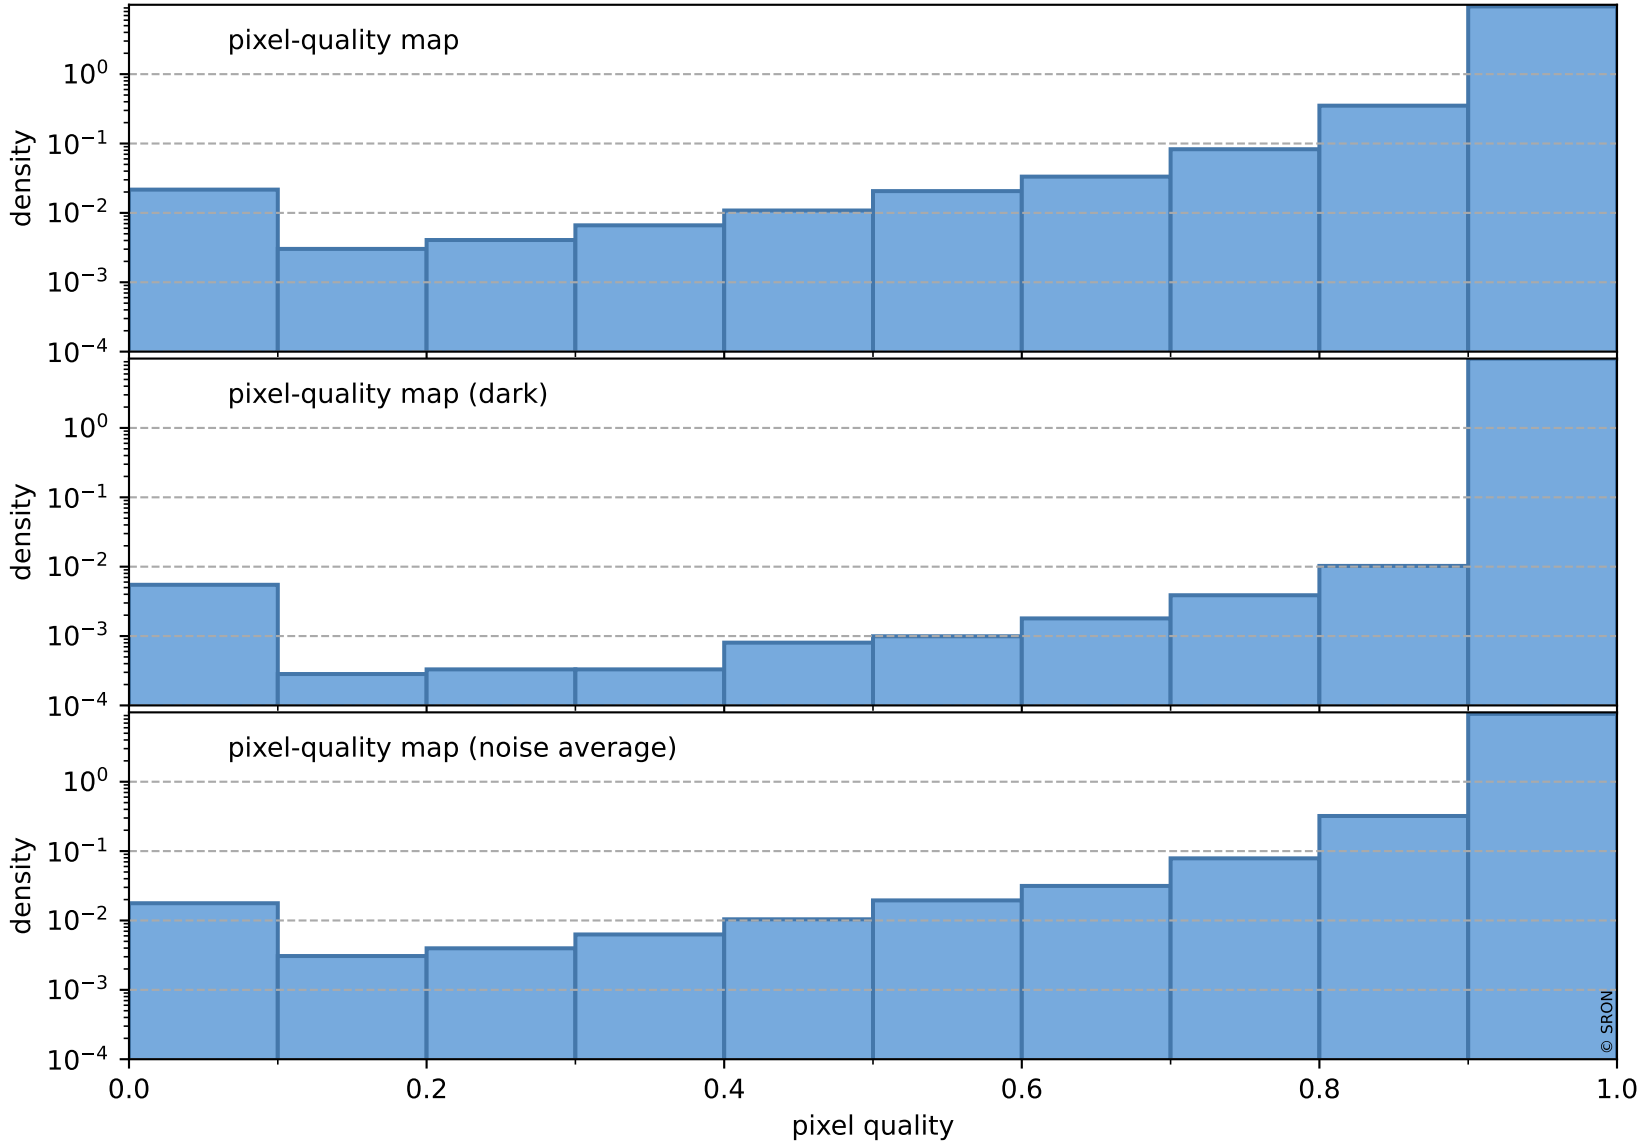

Tropomi SWIR pixel quality (official)

orbits : 19 in [21097, 21142]
coverage : 2021-11-08 / 2021-11-11
created : 2023-08-22T08:28:24

Histograms of pixel-quality