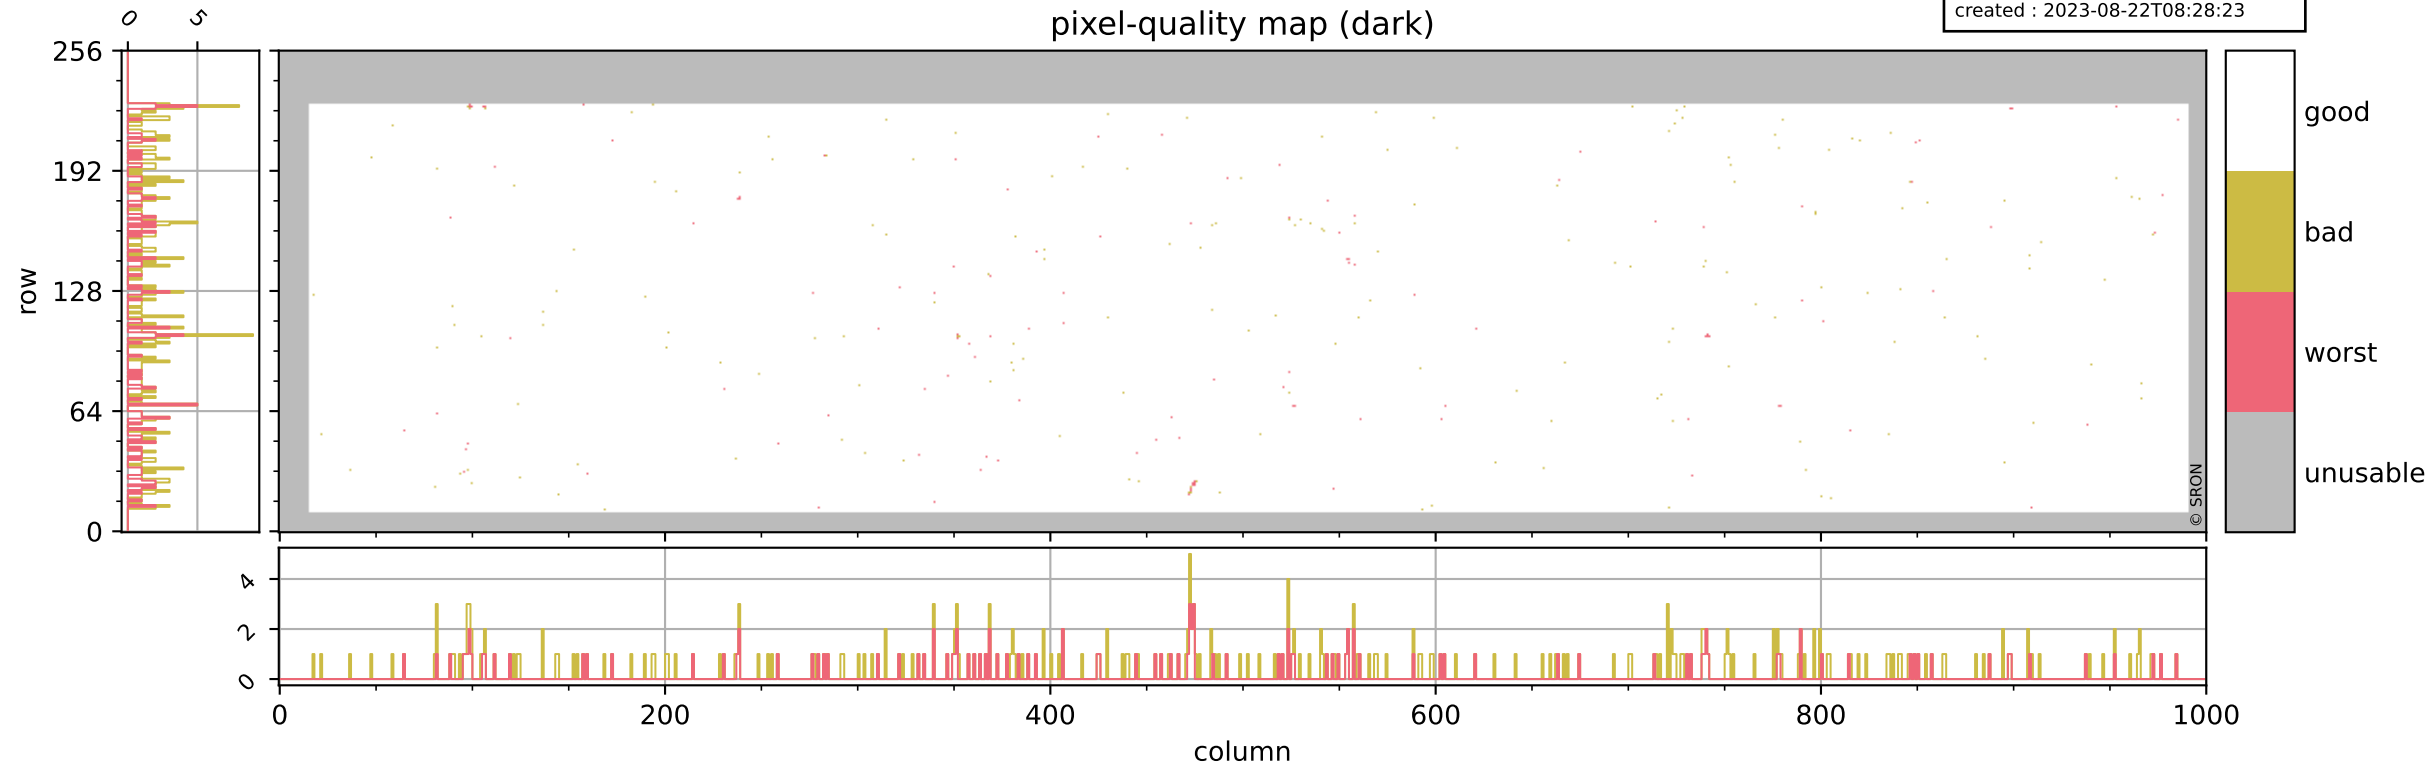

# Tropomi SWIR pixel quality (official)

orbits : 19 in [21097, 21142]  
coverage : 2021-11-08 / 2021-11-11  
bad (quality < 0.8) : 3869  
worst (quality < 0.1) : 458  
created : 2023-08-22T08:28:23

## pixel-quality map

# Tropomi SWIR pixel quality (official)

orbits : 19 in [21097, 21142]  
coverage : 2021-11-08 / 2021-11-11  
bad (quality < 0.8) : 294  
worst (quality < 0.1) : 116  
created : 2023-08-22T08:28:23

## pixel-quality map (dark)