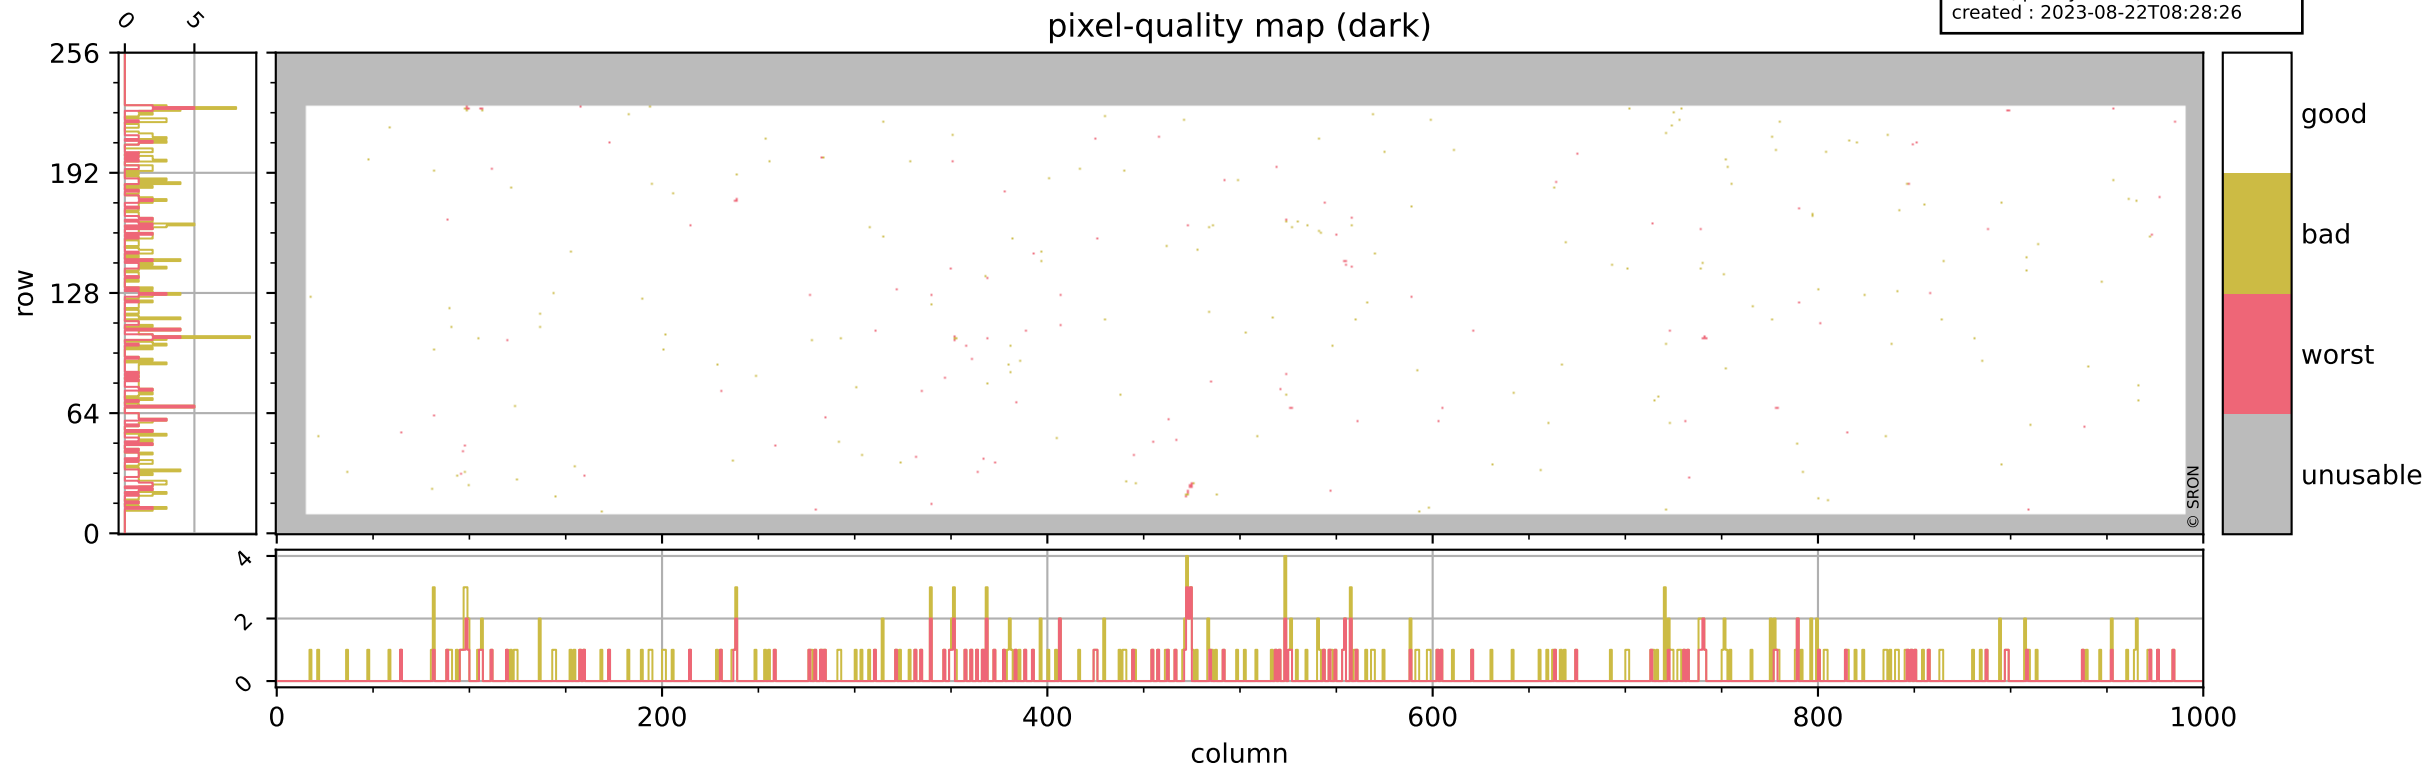

Tropomi SWIR pixel quality (official)

orbits : 20 in [21112, 21157]
coverage : 2021-11-09 / 2021-11-12
bad (quality < 0.8) : 3860
worst (quality < 0.1) : 461
created : 2023-08-22T08:28:25

pixel-quality map

Tropomi SWIR pixel quality (official)

orbits : 20 in [21112, 21157]
coverage : 2021-11-09 / 2021-11-12
bad (quality < 0.8) : 293
worst (quality < 0.1) : 117
created : 2023-08-22T08:28:26

pixel-quality map (dark)

Tropomi SWIR pixel quality (official)

orbits : 20 in [21112, 21157]
coverage : 2021-11-09 / 2021-11-12
bad (quality < 0.8) : 3605
worst (quality < 0.1) : 379
created : 2023-08-22T08:28:26

pixel-quality map (noise average)

Tropomi SWIR pixel quality (official)

orbits : 20 in [21112, 21157]
coverage : 2021-11-09 / 2021-11-12
to good : 370
good to bad : 1725
to worst : 251
created : 2023-08-22T08:28:26

total quality compared with SWIR pixel-quality CKD