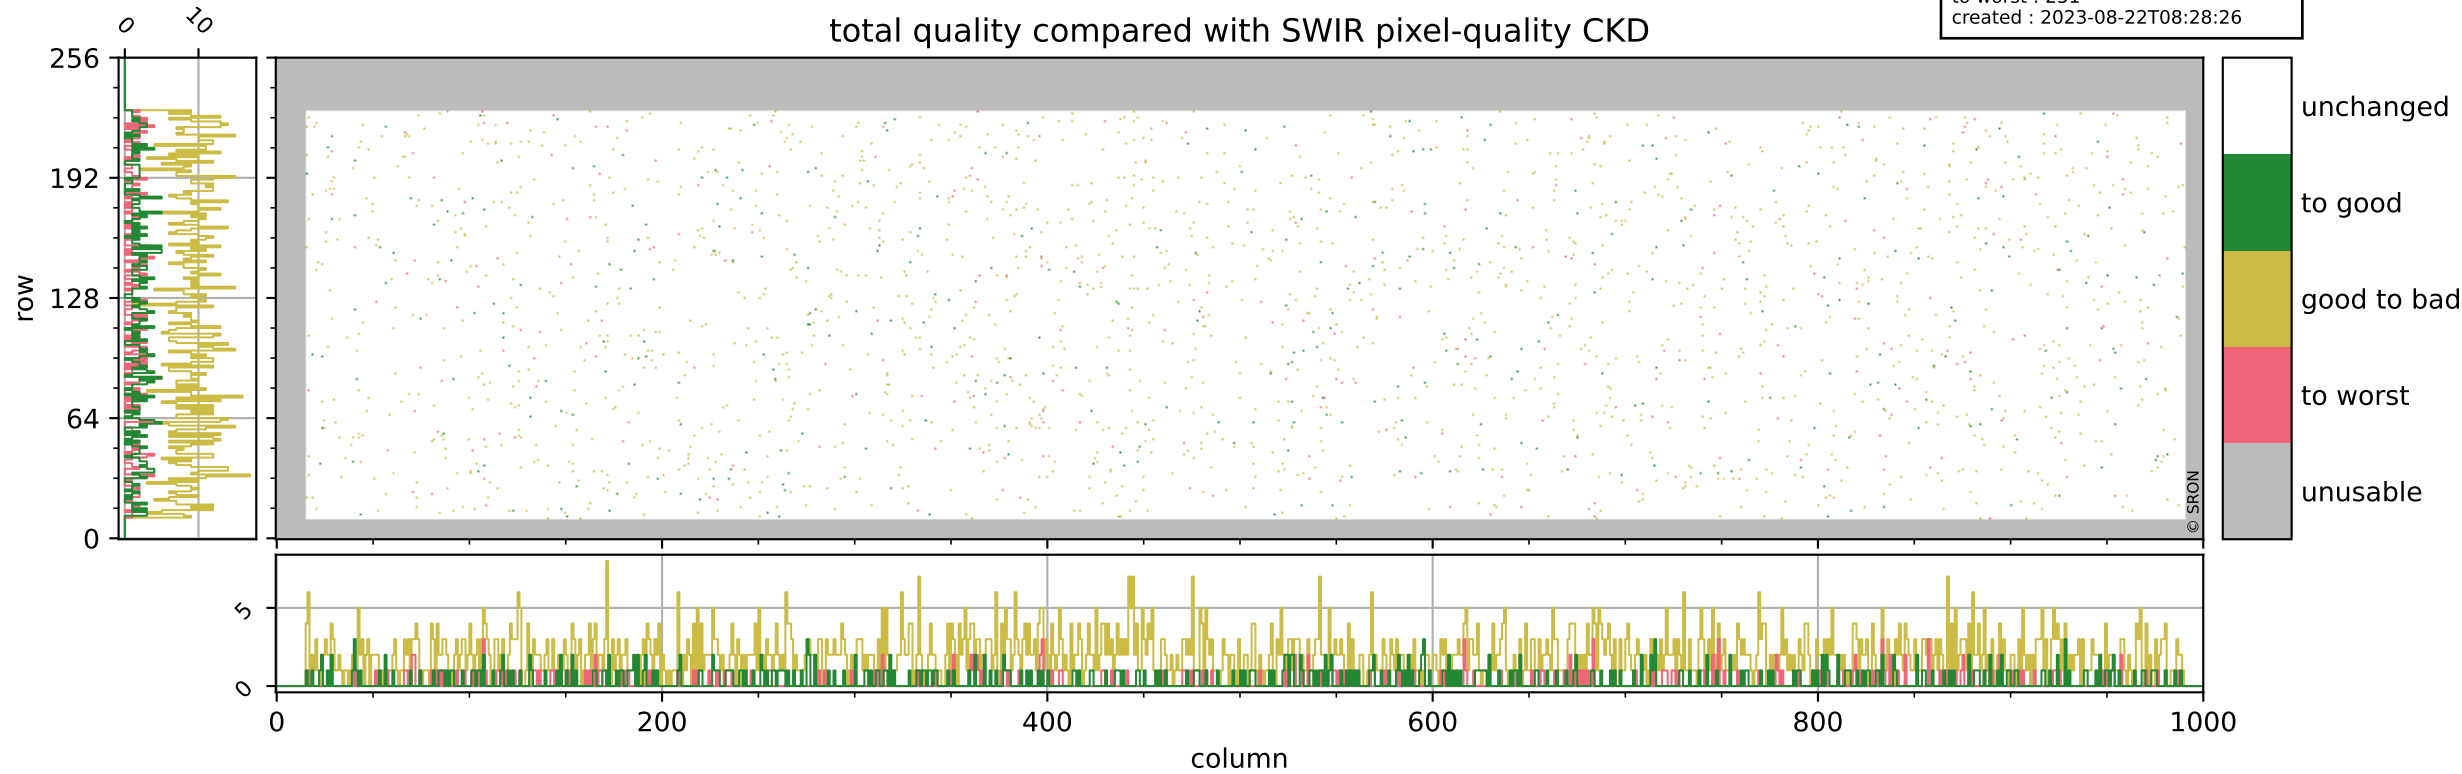

Tropomi SWIR pixel quality (official)

orbits : 20 in [21112, 21157]
coverage : 2021-11-09 / 2021-11-12
bad (quality < 0.8) : 293
worst (quality < 0.1) : 117
created : 2023-08-22T08:28:26

pixel-quality map (dark)

Tropomi SWIR pixel quality (official)

orbits : 20 in [21112, 21157]
coverage : 2021-11-09 / 2021-11-12
bad (quality < 0.8) : 3605
worst (quality < 0.1) : 379
created : 2023-08-22T08:28:26

pixel-quality map (noise average)

Tropomi SWIR pixel quality (official)

orbits : 20 in [21112, 21157]
coverage : 2021-11-09 / 2021-11-12
to good : 370
good to bad : 1725
to worst : 251
created : 2023-08-22T08:28:26

total quality compared with SWIR pixel-quality CKD

Tropomi SWIR pixel quality (official)

orbits : 20 in [21112, 21157]
coverage : 2021-11-09 / 2021-11-12
created : 2023-08-22T08:28:26

Histograms of pixel-quality

Tropomi SWIR pixel quality (official) ground-tracks of Sentinel-5P