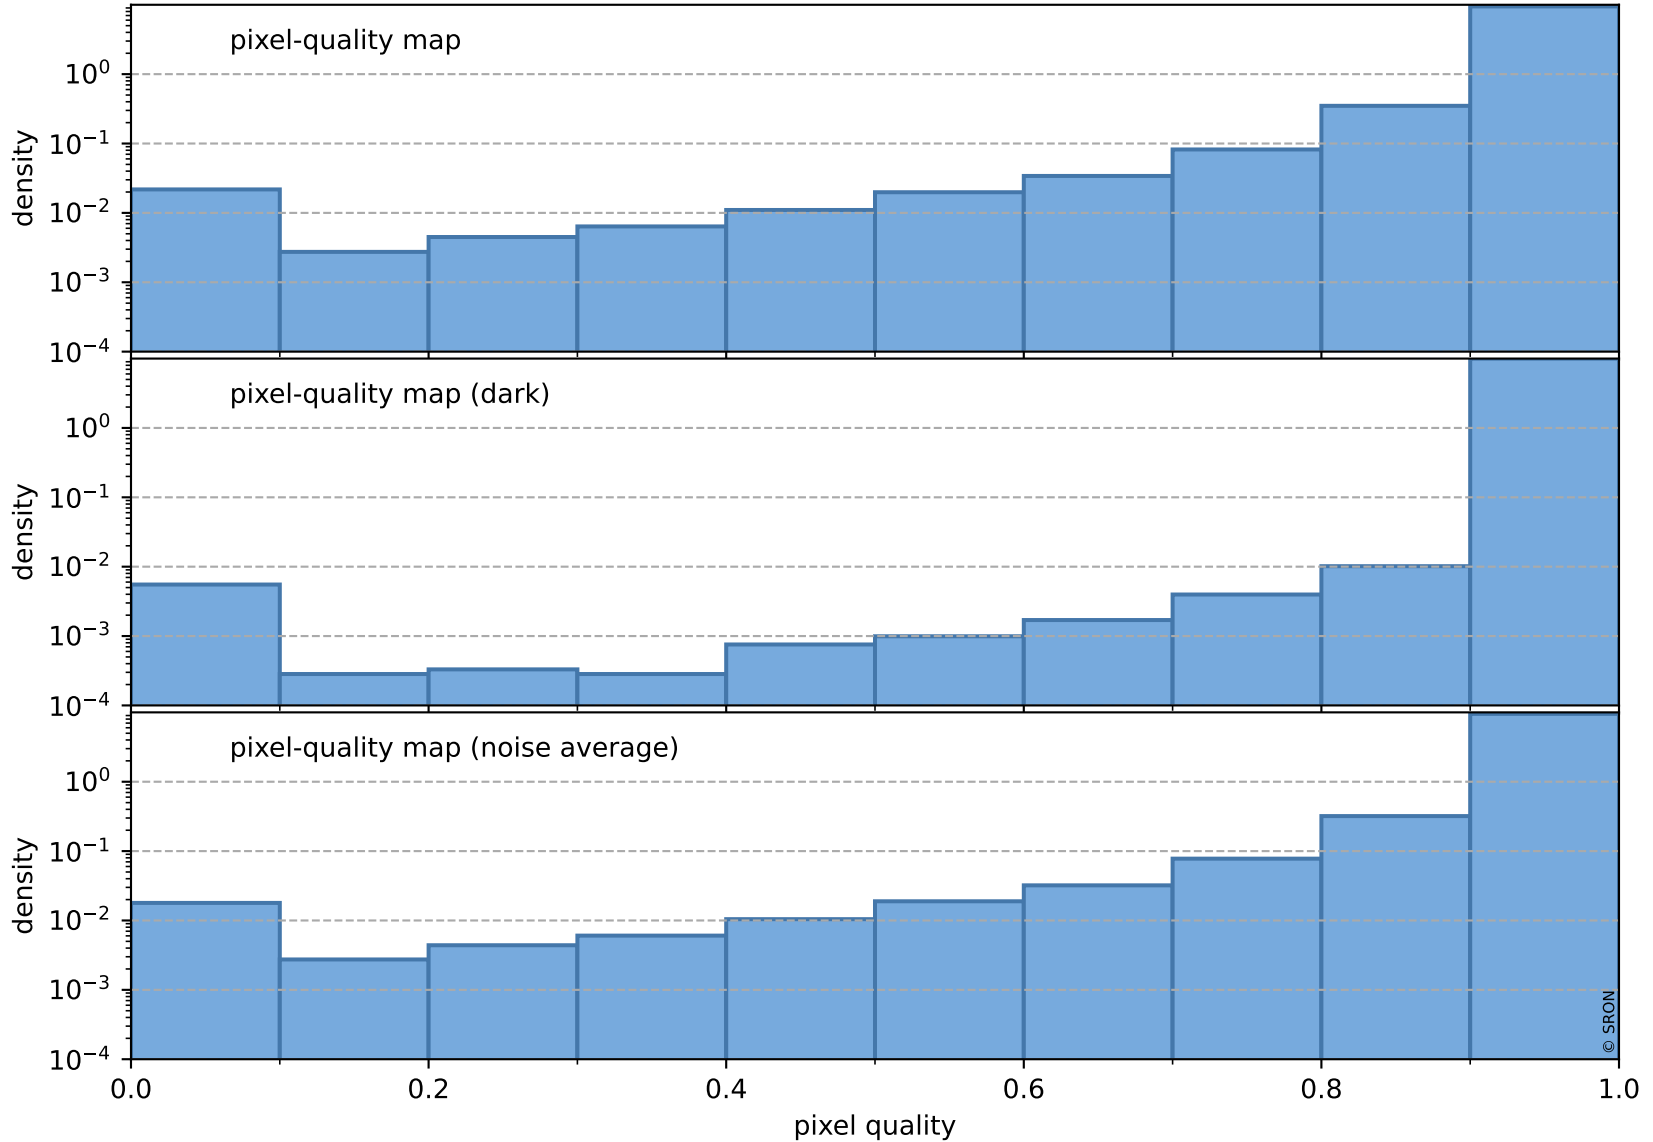

Tropomi SWIR pixel quality (official)

orbits : 20 in [21112, 21157]
coverage : 2021-11-09 / 2021-11-12
to good : 370
good to bad : 1725
to worst : 251
created : 2023-08-22T08:28:26

total quality compared with SWIR pixel-quality CKD

Tropomi SWIR pixel quality (official)

orbits : 20 in [21112, 21157]
coverage : 2021-11-09 / 2021-11-12
created : 2023-08-22T08:28:26

Histograms of pixel-quality

Tropomi SWIR pixel quality (official) ground-tracks of Sentinel-5P

orbits : 20 in [21112, 21157]
coverage : 2021-11-09 / 2021-11-12
created : 2023-08-22T08:28:27

Tropomi SWIR pixel quality (official)

orbits : [2827, 21157]
coverage : 2018-04-30 / 2021-11-12
created : 2023-08-22T08:28:27