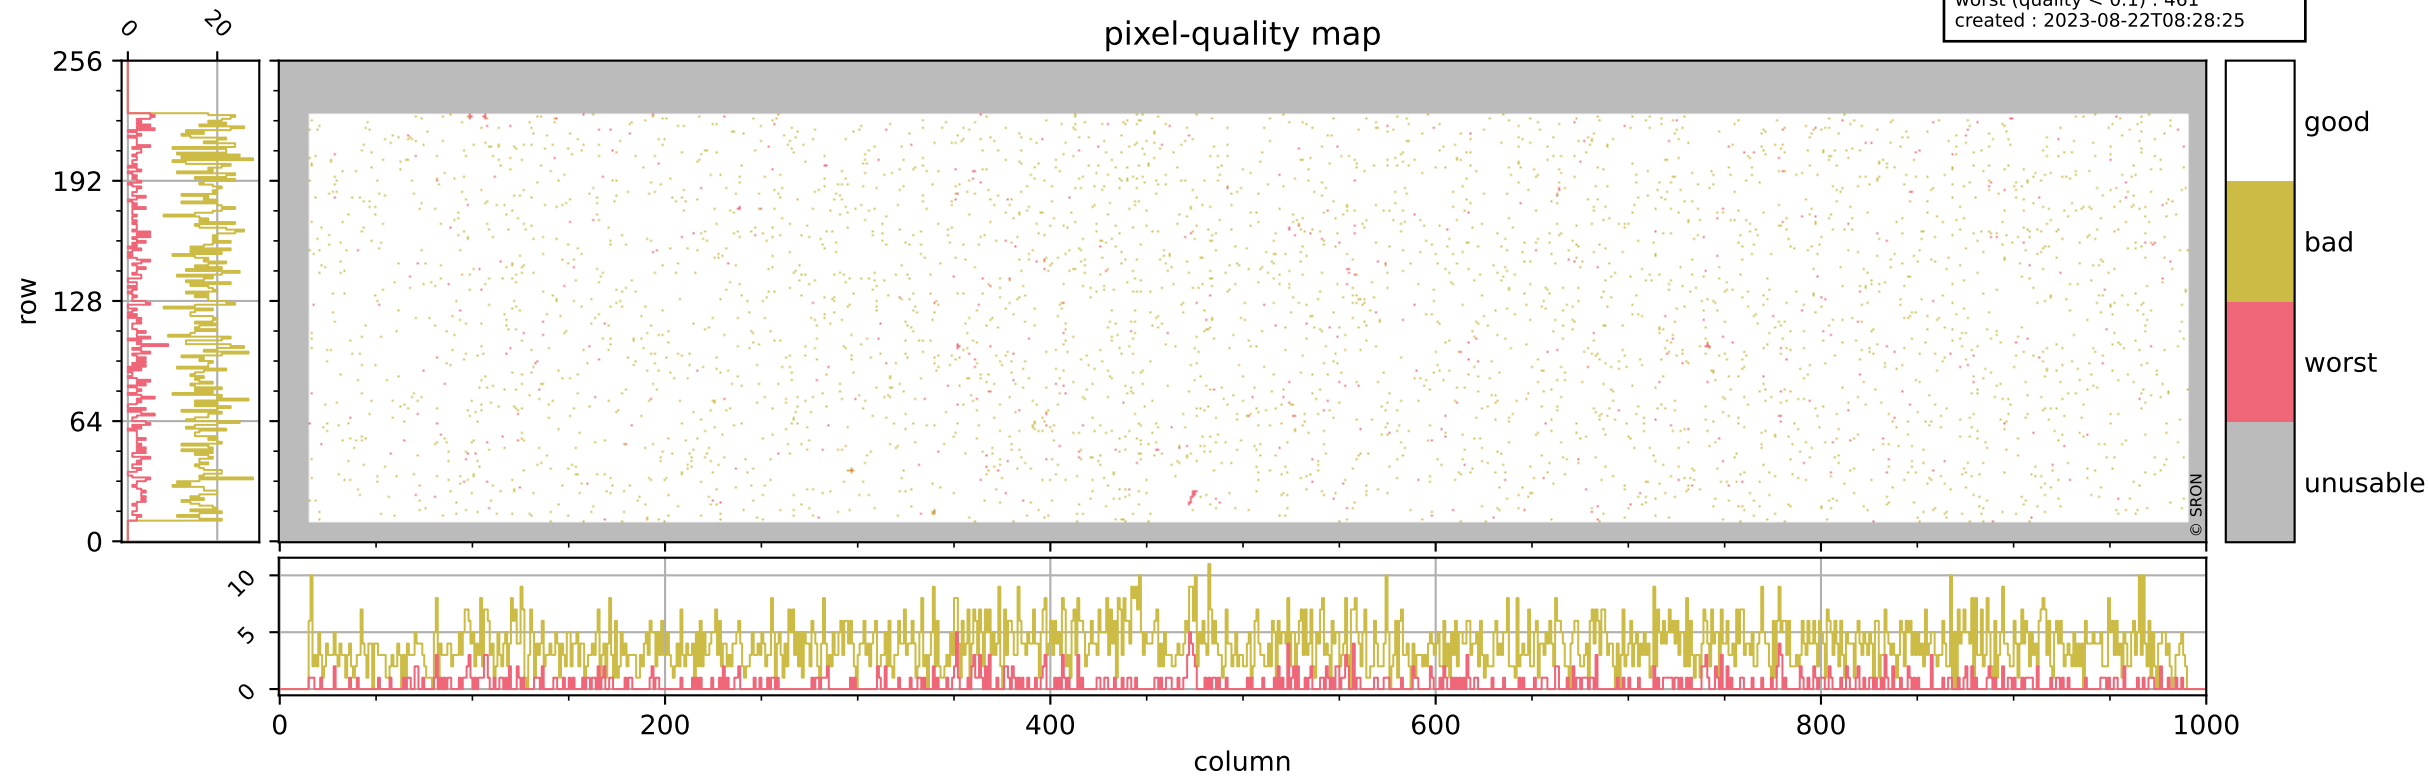

Tropomi SWIR pixel quality (official)

orbits : 20 in [21112, 21157]
coverage : 2021-11-09 / 2021-11-12
bad (quality < 0.8) : 3860
worst (quality < 0.1) : 461
created : 2023-08-22T08:28:25

pixel-quality map

Tropomi SWIR pixel quality (official)

orbits : 20 in [21112, 21157]
coverage : 2021-11-09 / 2021-11-12
bad (quality < 0.8) : 293
worst (quality < 0.1) : 117
created : 2023-08-22T08:28:26

pixel-quality map (dark)

Tropomi SWIR pixel quality (official)

orbits : 20 in [21112, 21157]
coverage : 2021-11-09 / 2021-11-12
bad (quality < 0.8) : 3605
worst (quality < 0.1) : 379
created : 2023-08-22T08:28:26

pixel-quality map (noise average)

Tropomi SWIR pixel quality (official)

orbits : 20 in [21112, 21157]
coverage : 2021-11-09 / 2021-11-12
to good : 370
good to bad : 1725
to worst : 251
created : 2023-08-22T08:28:26

total quality compared with SWIR pixel-quality CKD