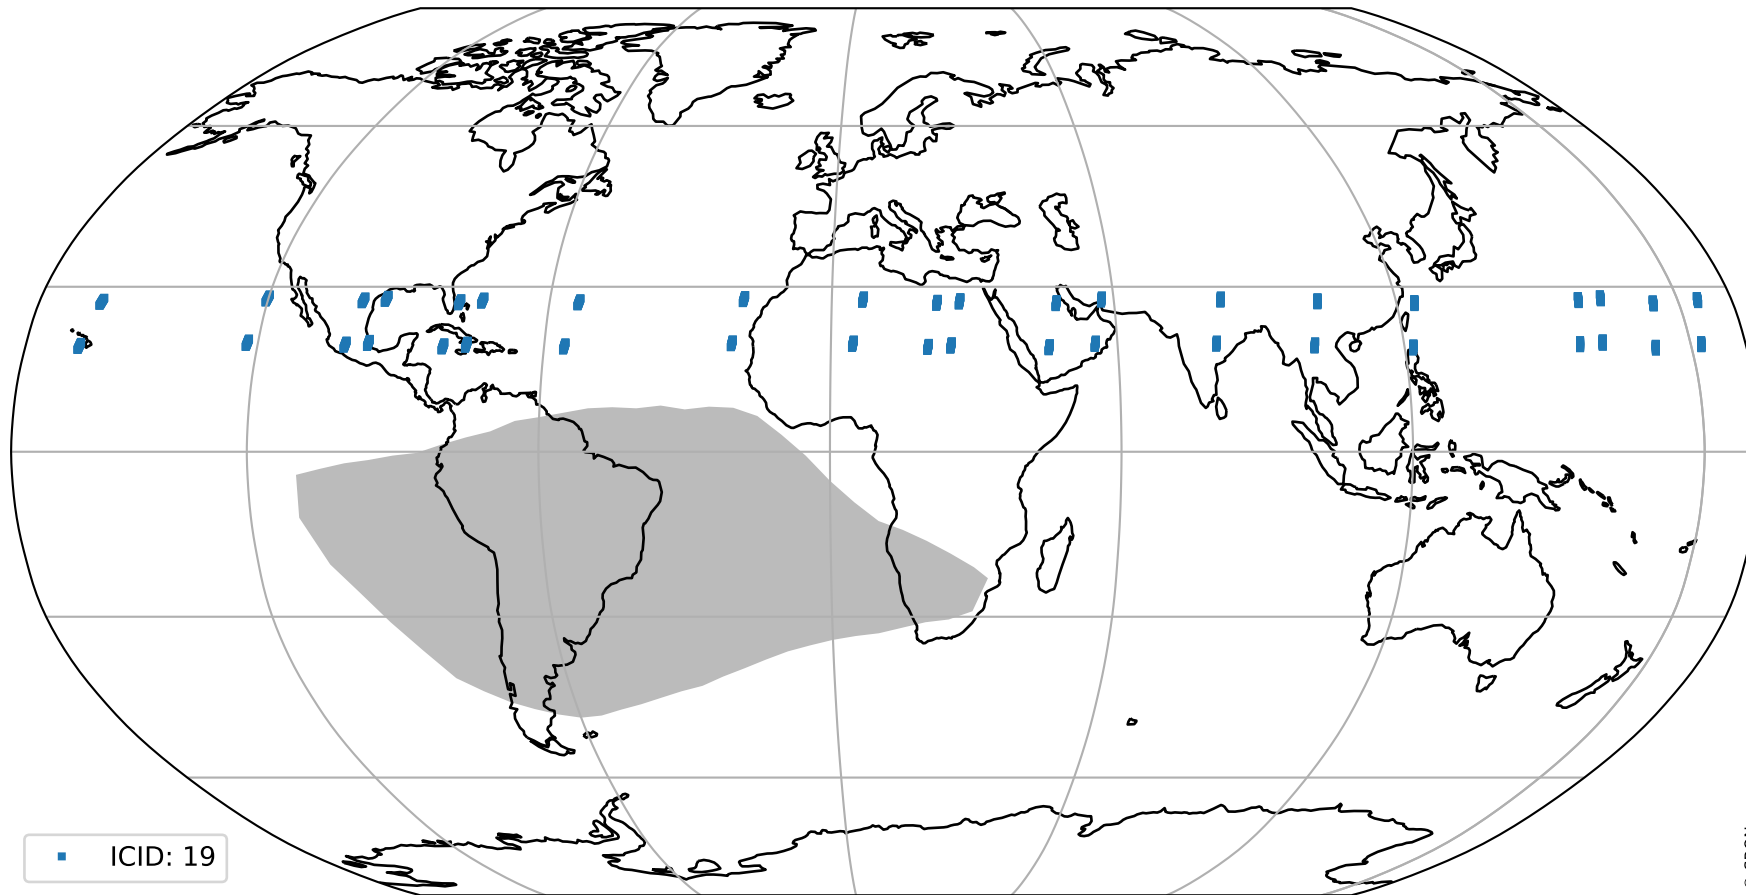

Tropomi SWIR pixel quality (official)

orbits : 20 in [21112, 21157]
coverage : 2021-11-09 / 2021-11-12
created : 2023-08-22T08:28:26

Histograms of pixel-quality

Tropomi SWIR pixel quality (official) ground-tracks of Sentinel-5P

orbits : 20 in [21112, 21157]
coverage : 2021-11-09 / 2021-11-12
created : 2023-08-22T08:28:27

Tropomi SWIR pixel quality (official)

orbits : [2827, 21157]
coverage : 2018-04-30 / 2021-11-12
created : 2023-08-22T08:28:27