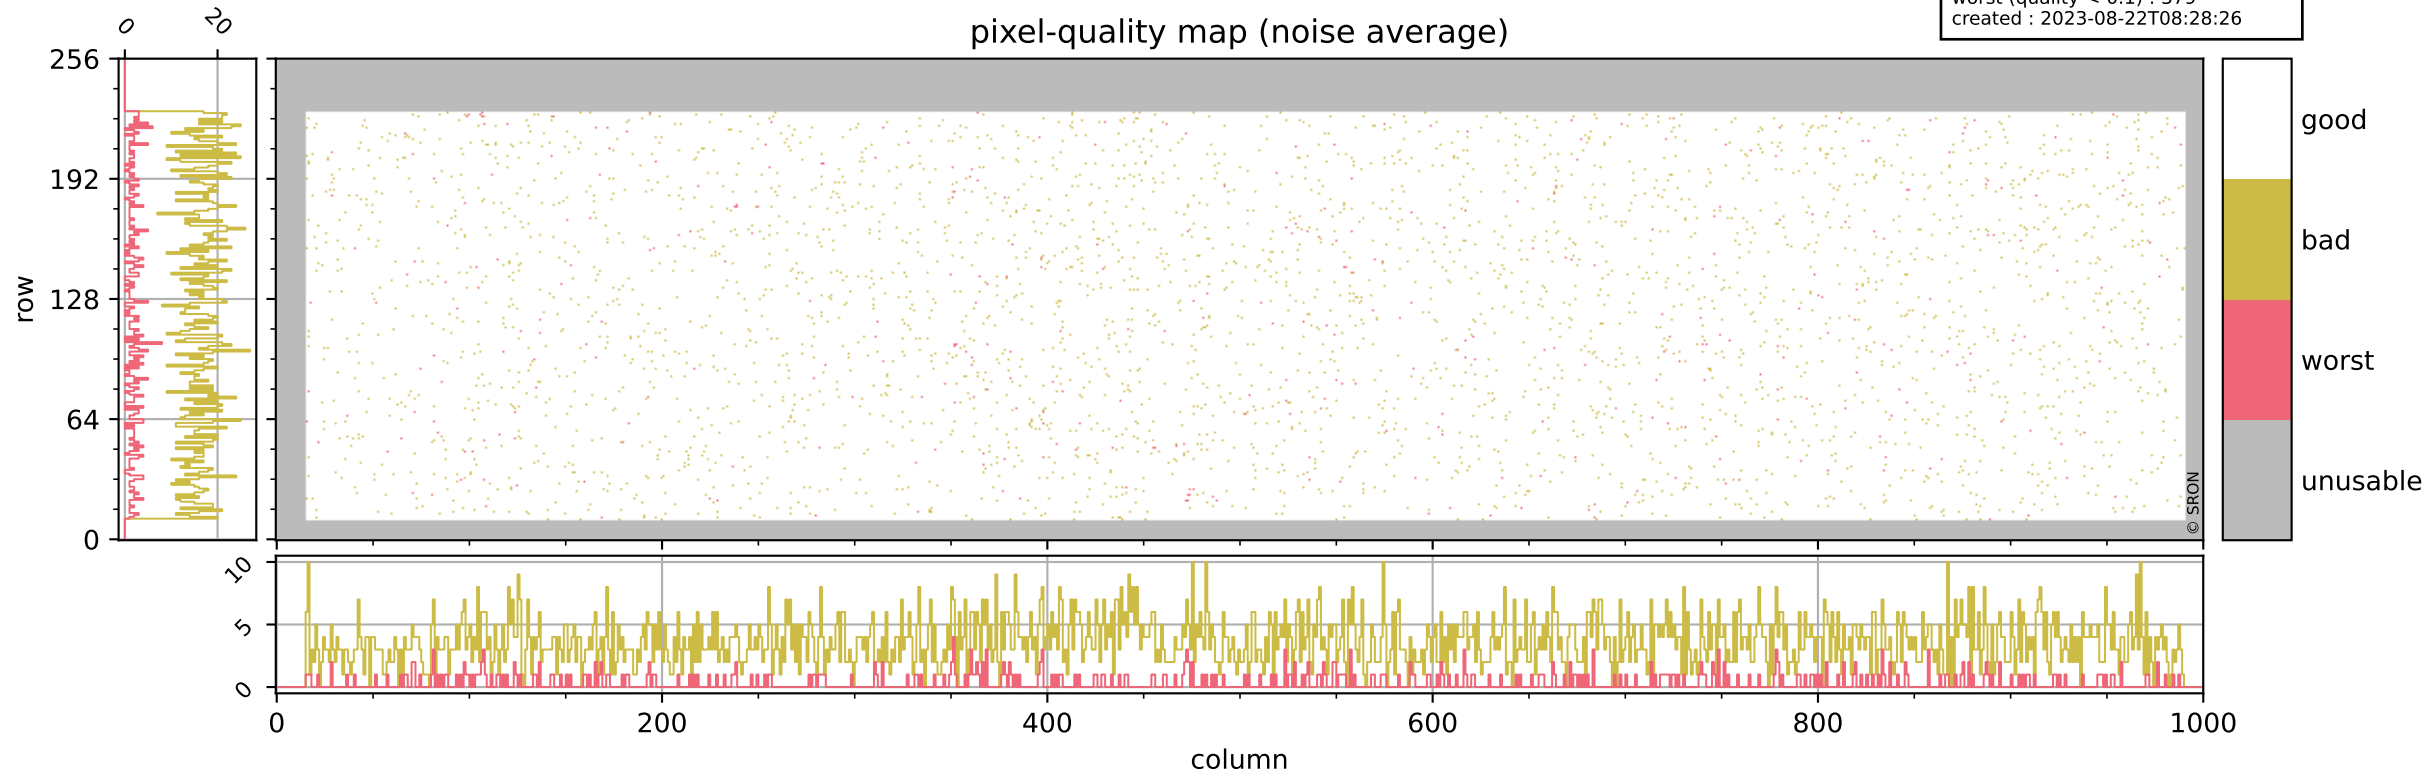

Tropomi SWIR pixel quality (official)

orbits : 20 in [21112, 21157]
coverage : 2021-11-09 / 2021-11-12
bad (quality < 0.8) : 293
worst (quality < 0.1) : 117
created : 2023-08-22T08:28:26

pixel-quality map (dark)

Tropomi SWIR pixel quality (official)

orbits : 20 in [21112, 21157]
coverage : 2021-11-09 / 2021-11-12
bad (quality < 0.8) : 3605
worst (quality < 0.1) : 379
created : 2023-08-22T08:28:26

pixel-quality map (noise average)

Tropomi SWIR pixel quality (official)

orbits : 20 in [21112, 21157]
coverage : 2021-11-09 / 2021-11-12
to good : 370
good to bad : 1725
to worst : 251
created : 2023-08-22T08:28:26

total quality compared with SWIR pixel-quality CKD

Tropomi SWIR pixel quality (official)

orbits : 20 in [21112, 21157]
coverage : 2021-11-09 / 2021-11-12
created : 2023-08-22T08:28:26

Histograms of pixel-quality

Tropomi SWIR pixel quality (official) ground-tracks of Sentinel-5P