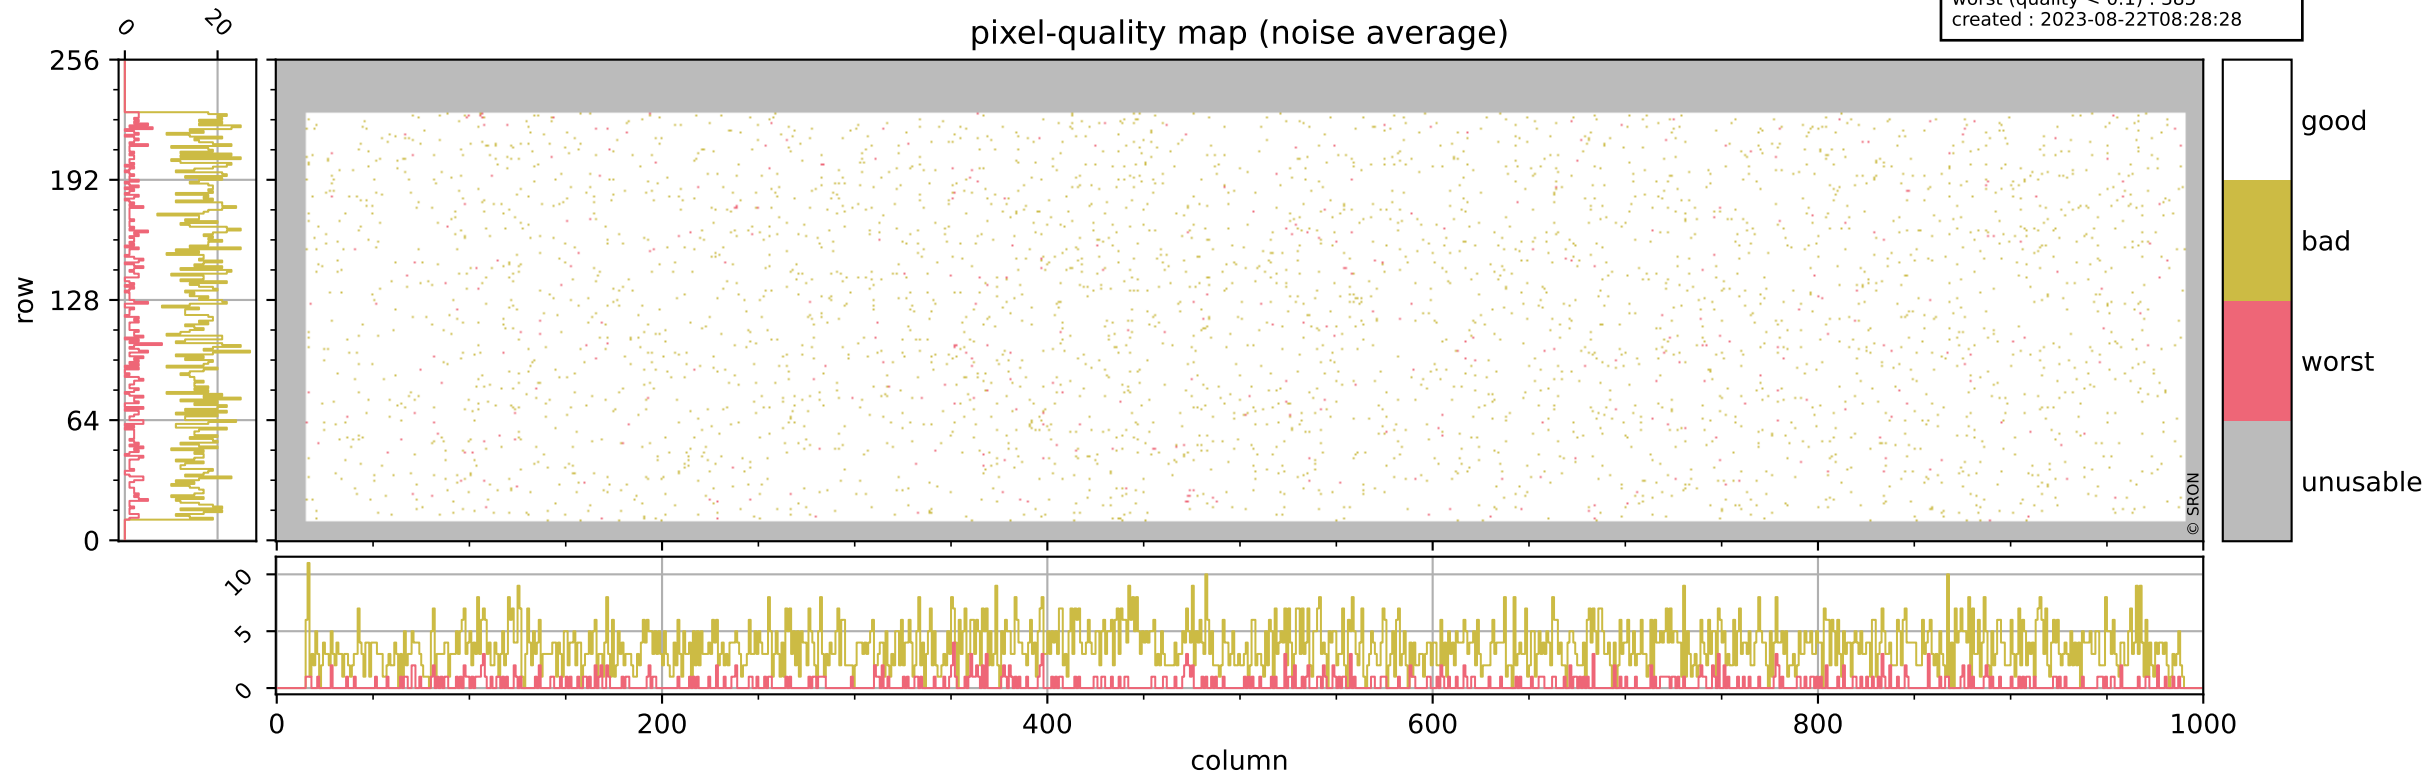

Tropomi SWIR pixel quality (official)

orbits : 19 in [21127, 21172]
coverage : 2021-11-10 / 2021-11-13
bad (quality < 0.8) : 295
worst (quality < 0.1) : 118
created : 2023-08-22T08:28:28

pixel-quality map (dark)

Tropomi SWIR pixel quality (official)

orbits : 19 in [21127, 21172]
coverage : 2021-11-10 / 2021-11-13
bad (quality < 0.8) : 3611
worst (quality < 0.1) : 385
created : 2023-08-22T08:28:28

pixel-quality map (noise average)

Tropomi SWIR pixel quality (official)

orbits : 19 in [21127, 21172]
coverage : 2021-11-10 / 2021-11-13
to good : 369
good to bad : 1726
to worst : 257
created : 2023-08-22T08:28:28

total quality compared with SWIR pixel-quality CKD

Tropomi SWIR pixel quality (official)

orbits : 19 in [21127, 21172]
coverage : 2021-11-10 / 2021-11-13
created : 2023-08-22T08:28:29

Histograms of pixel-quality

Tropomi SWIR pixel quality (official) ground-tracks of Sentinel-5P