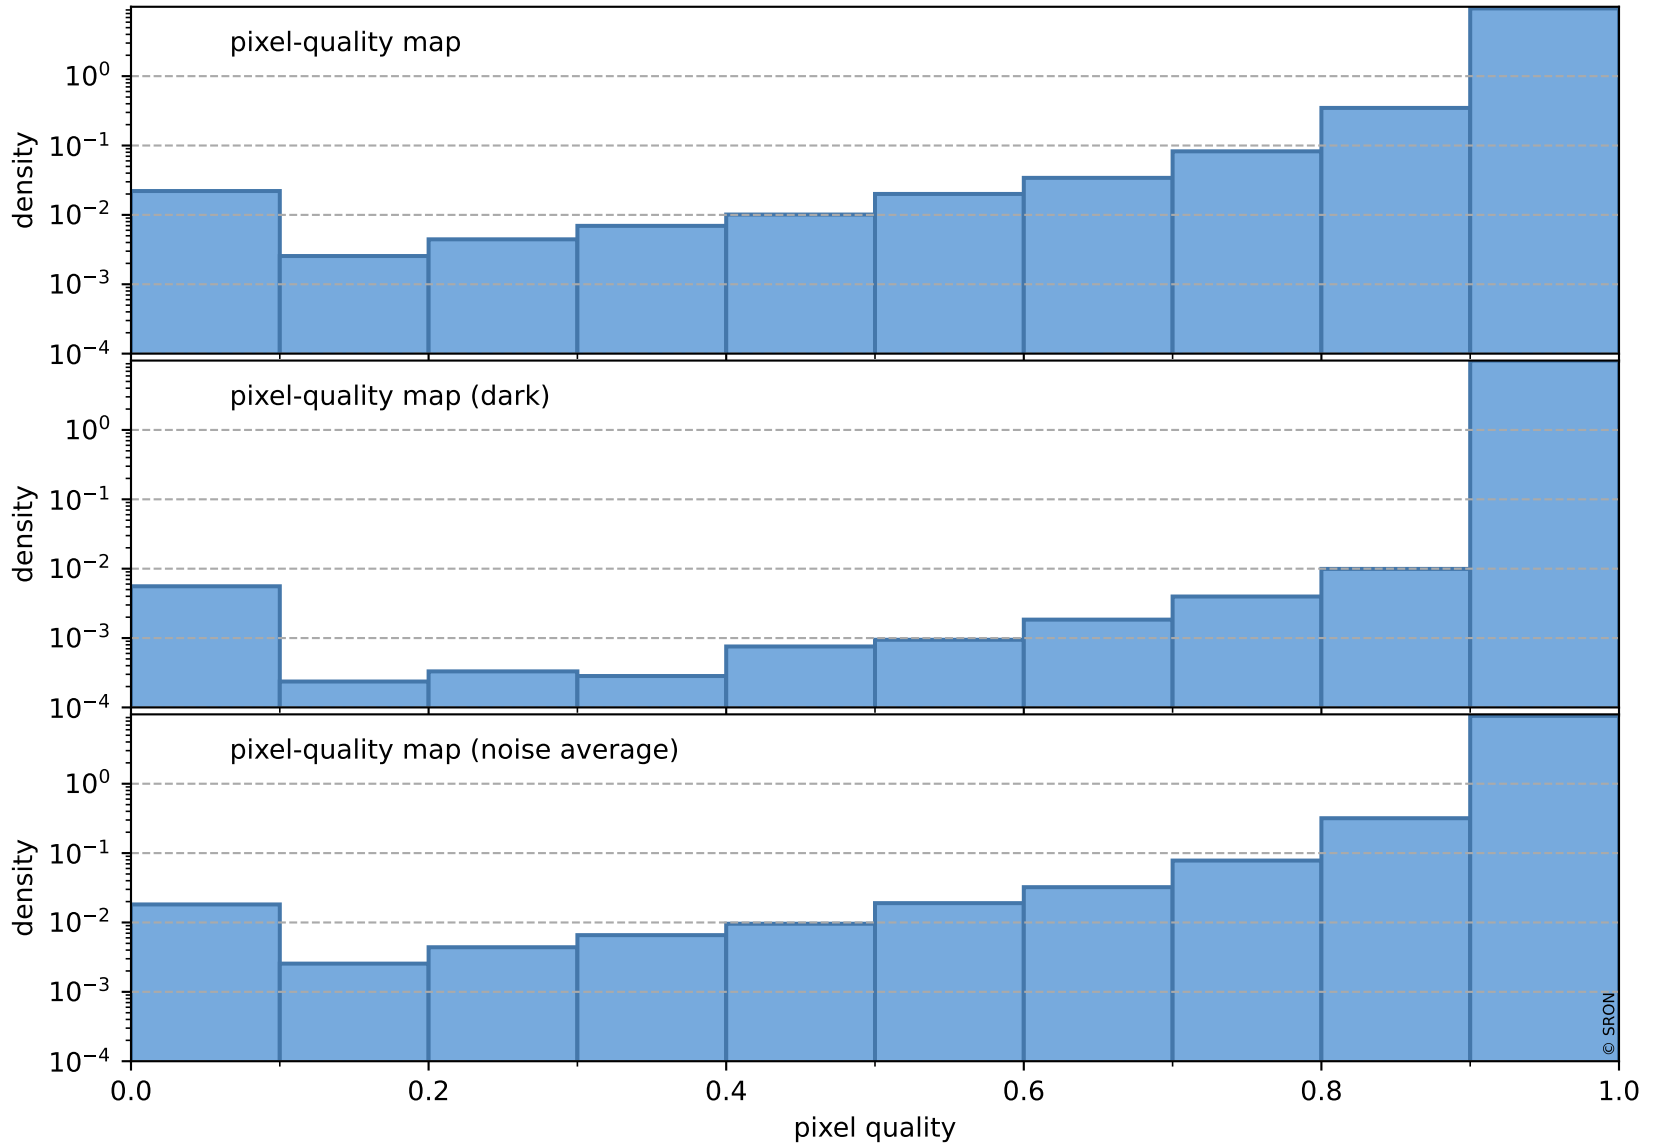

Tropomi SWIR pixel quality (official)

orbits : 19 in [21127, 21172]
coverage : 2021-11-10 / 2021-11-13
to good : 369
good to bad : 1726
to worst : 257
created : 2023-08-22T08:28:28

total quality compared with SWIR pixel-quality CKD

Tropomi SWIR pixel quality (official)

orbits : 19 in [21127, 21172]
coverage : 2021-11-10 / 2021-11-13
created : 2023-08-22T08:28:29

Histograms of pixel-quality

Tropomi SWIR pixel quality (official) ground-tracks of Sentinel-5P

orbits : 19 in [21127, 21172]
coverage : 2021-11-10 / 2021-11-13
created : 2023-08-22T08:28:29

Tropomi SWIR pixel quality (official)

orbits : [2827, 21172]
coverage : 2018-04-30 / 2021-11-13
created : 2023-08-22T08:28:29