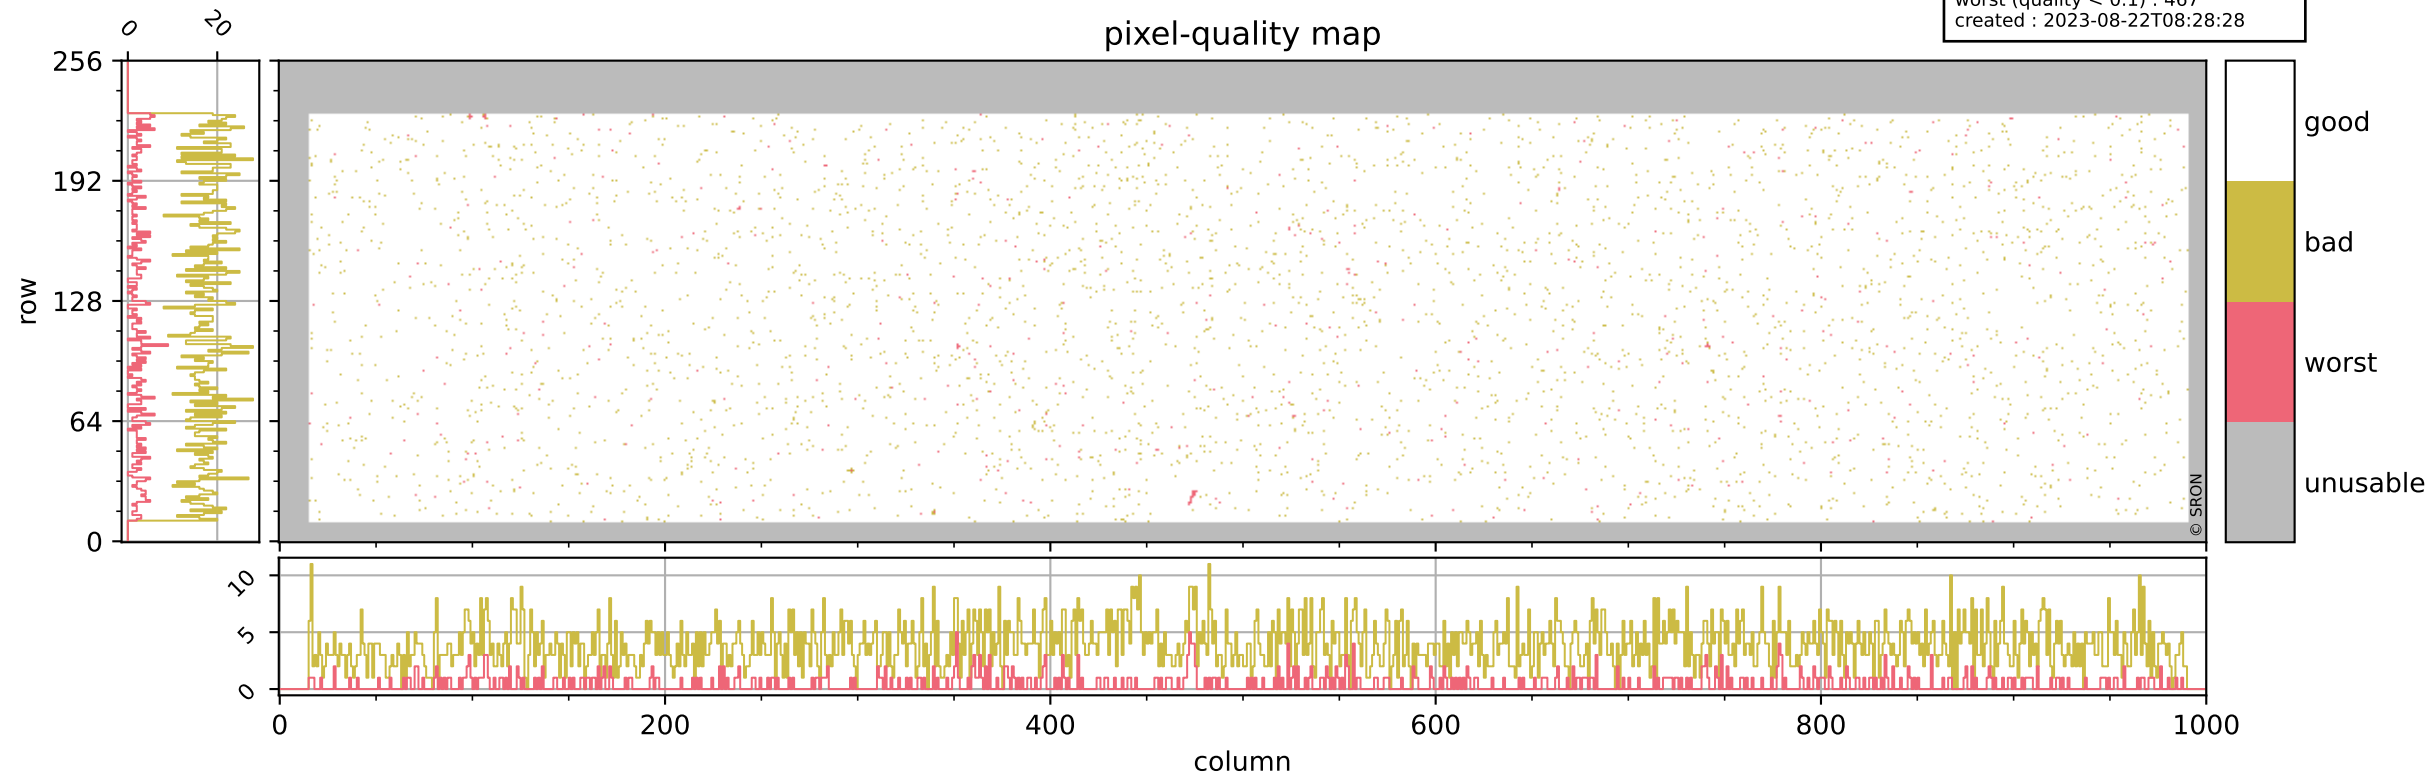

Tropomi SWIR pixel quality (official)

orbits : 19 in [21127, 21172]
coverage : 2021-11-10 / 2021-11-13
bad (quality < 0.8) : 3868
worst (quality < 0.1) : 467
created : 2023-08-22T08:28:28

pixel-quality map

Tropomi SWIR pixel quality (official)

orbits : 19 in [21127, 21172]
coverage : 2021-11-10 / 2021-11-13
bad (quality < 0.8) : 295
worst (quality < 0.1) : 118
created : 2023-08-22T08:28:28

pixel-quality map (dark)

Tropomi SWIR pixel quality (official)

orbits : 19 in [21127, 21172]
coverage : 2021-11-10 / 2021-11-13
bad (quality < 0.8) : 3611
worst (quality < 0.1) : 385
created : 2023-08-22T08:28:28

pixel-quality map (noise average)

Tropomi SWIR pixel quality (official)

orbits : 19 in [21127, 21172]
coverage : 2021-11-10 / 2021-11-13
created : 2023-08-22T08:28:29

Histograms of pixel-quality

Tropomi SWIR pixel quality (official) ground-tracks of Sentinel-5P