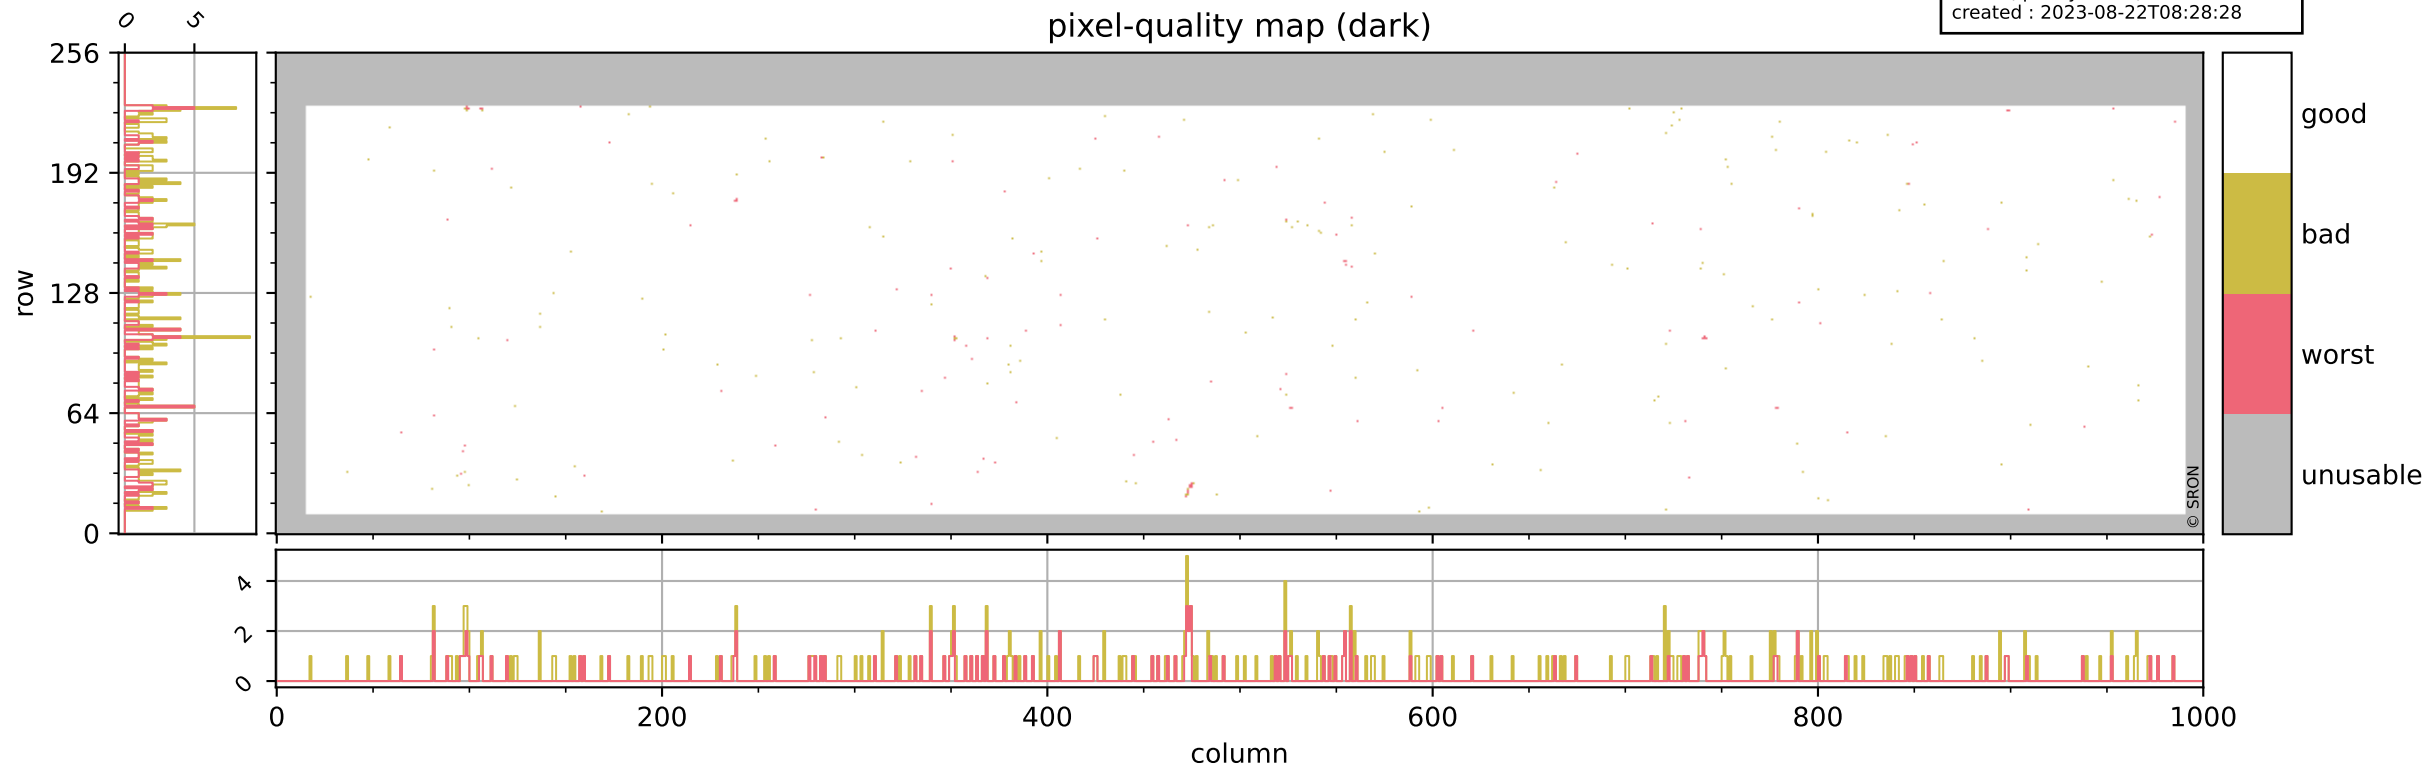

Tropomi SWIR pixel quality (official)

orbits : 19 in [21127, 21172]
coverage : 2021-11-10 / 2021-11-13
bad (quality < 0.8) : 3868
worst (quality < 0.1) : 467
created : 2023-08-22T08:28:28

pixel-quality map

Tropomi SWIR pixel quality (official)

orbits : 19 in [21127, 21172]
coverage : 2021-11-10 / 2021-11-13
bad (quality < 0.8) : 295
worst (quality < 0.1) : 118
created : 2023-08-22T08:28:28

pixel-quality map (dark)

Tropomi SWIR pixel quality (official)

orbits : 19 in [21127, 21172]
coverage : 2021-11-10 / 2021-11-13
bad (quality < 0.8) : 3611
worst (quality < 0.1) : 385
created : 2023-08-22T08:28:28

pixel-quality map (noise average)

Tropomi SWIR pixel quality (official)

orbits : 19 in [21127, 21172]
coverage : 2021-11-10 / 2021-11-13
to good : 369
good to bad : 1726
to worst : 257
created : 2023-08-22T08:28:28

total quality compared with SWIR pixel-quality CKD