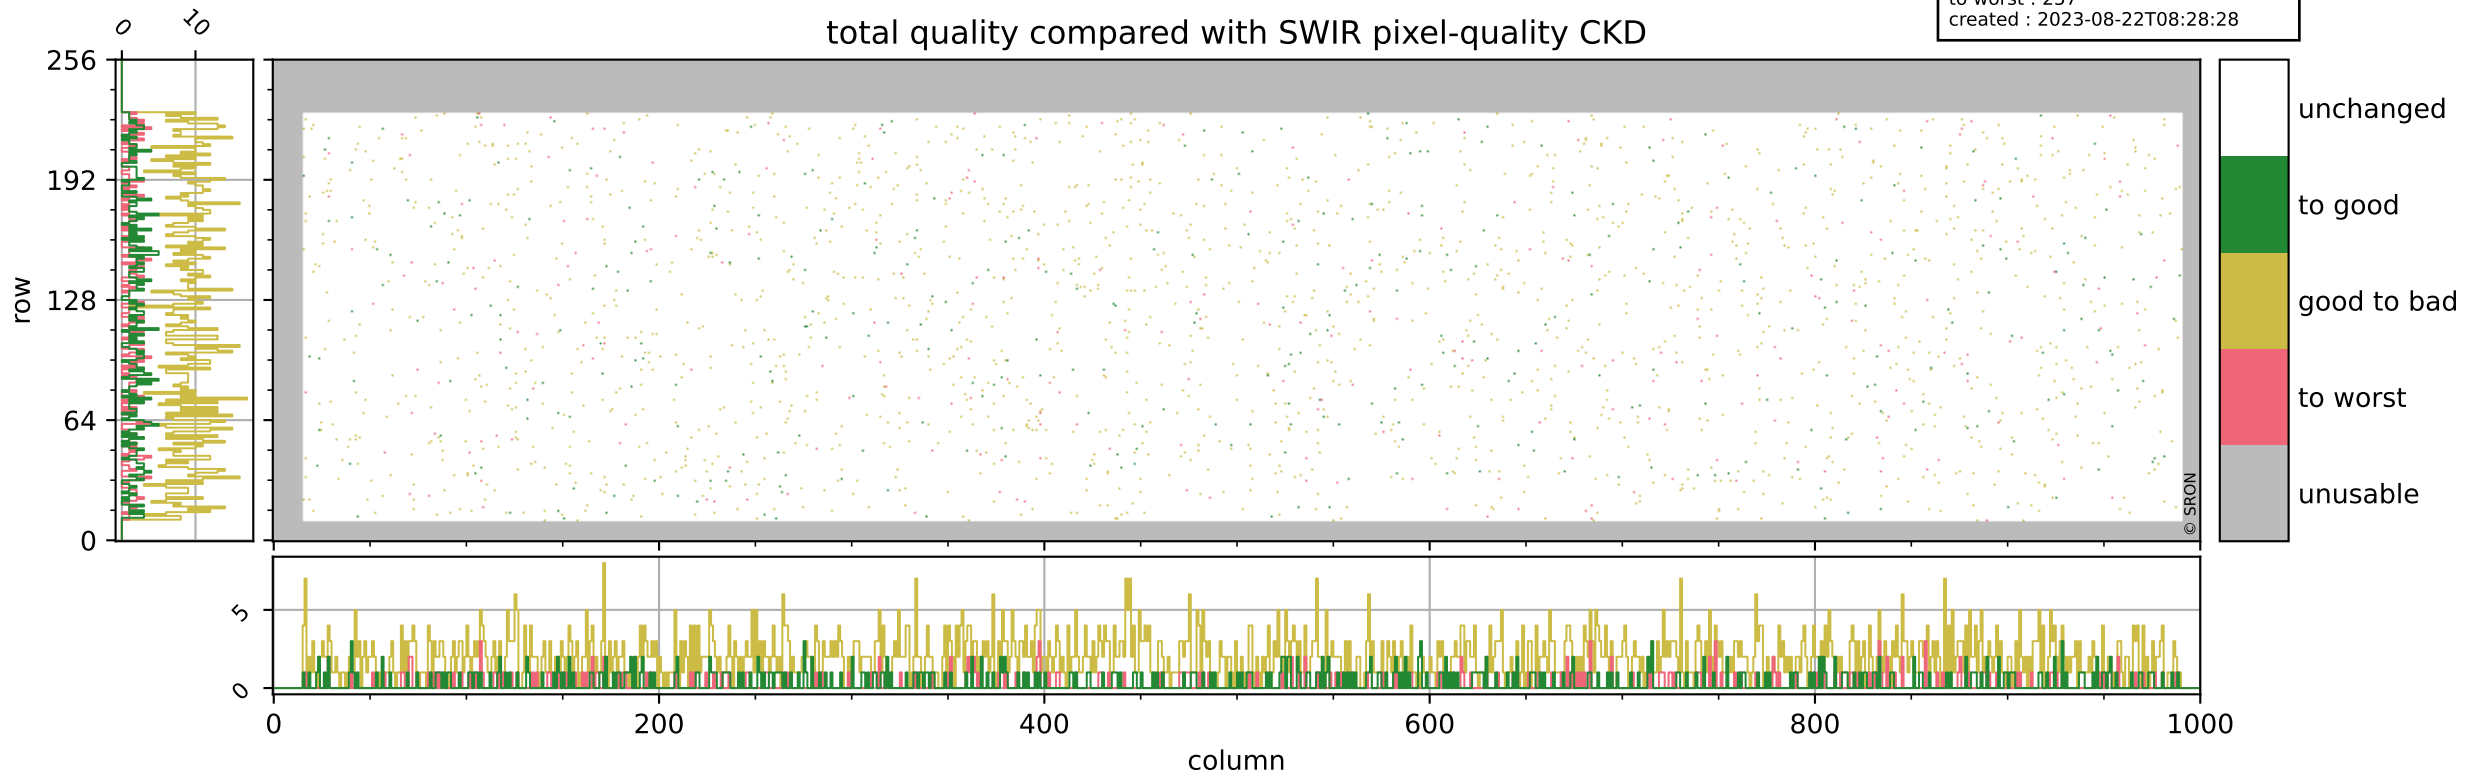

Tropomi SWIR pixel quality (official)

orbits : 19 in [21127, 21172]
coverage : 2021-11-10 / 2021-11-13
bad (quality < 0.8) : 3611
worst (quality < 0.1) : 385
created : 2023-08-22T08:28:28

pixel-quality map (noise average)

Tropomi SWIR pixel quality (official)

orbits : 19 in [21127, 21172]
coverage : 2021-11-10 / 2021-11-13
to good : 369
good to bad : 1726
to worst : 257
created : 2023-08-22T08:28:28

total quality compared with SWIR pixel-quality CKD

Tropomi SWIR pixel quality (official)

orbits : 19 in [21127, 21172]
coverage : 2021-11-10 / 2021-11-13
created : 2023-08-22T08:28:29

Histograms of pixel-quality

Tropomi SWIR pixel quality (official) ground-tracks of Sentinel-5P

orbits : 19 in [21127, 21172]
coverage : 2021-11-10 / 2021-11-13
created : 2023-08-22T08:28:29

Tropomi SWIR pixel quality (official)

orbits : [2827, 21172]
coverage : 2018-04-30 / 2021-11-13
created : 2023-08-22T08:28:29