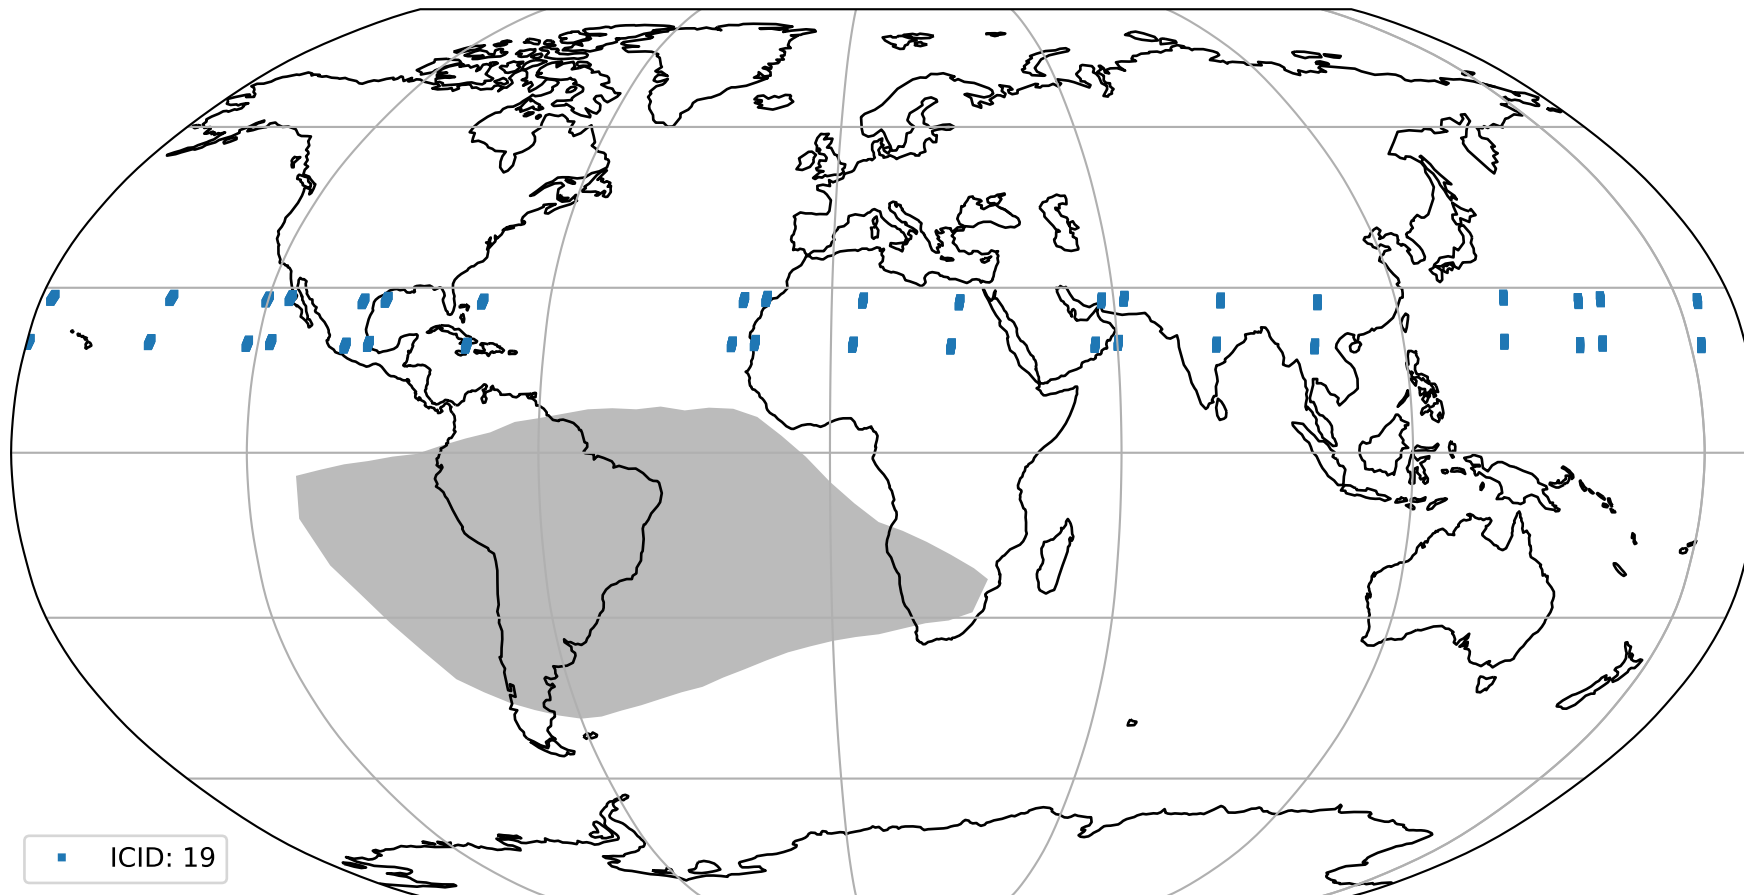

Tropomi SWIR pixel quality (official)

orbits : 19 in [21127, 21172]
coverage : 2021-11-10 / 2021-11-13
to good : 369
good to bad : 1726
to worst : 257
created : 2023-08-22T08:28:28

total quality compared with SWIR pixel-quality CKD

Tropomi SWIR pixel quality (official)

orbits : 19 in [21127, 21172]
coverage : 2021-11-10 / 2021-11-13
created : 2023-08-22T08:28:29

Histograms of pixel-quality

Tropomi SWIR pixel quality (official) ground-tracks of Sentinel-5P

orbits : 19 in [21127, 21172]
coverage : 2021-11-10 / 2021-11-13
created : 2023-08-22T08:28:29

Tropomi SWIR pixel quality (official)

orbits : [2827, 21172]
coverage : 2018-04-30 / 2021-11-13
created : 2023-08-22T08:28:29