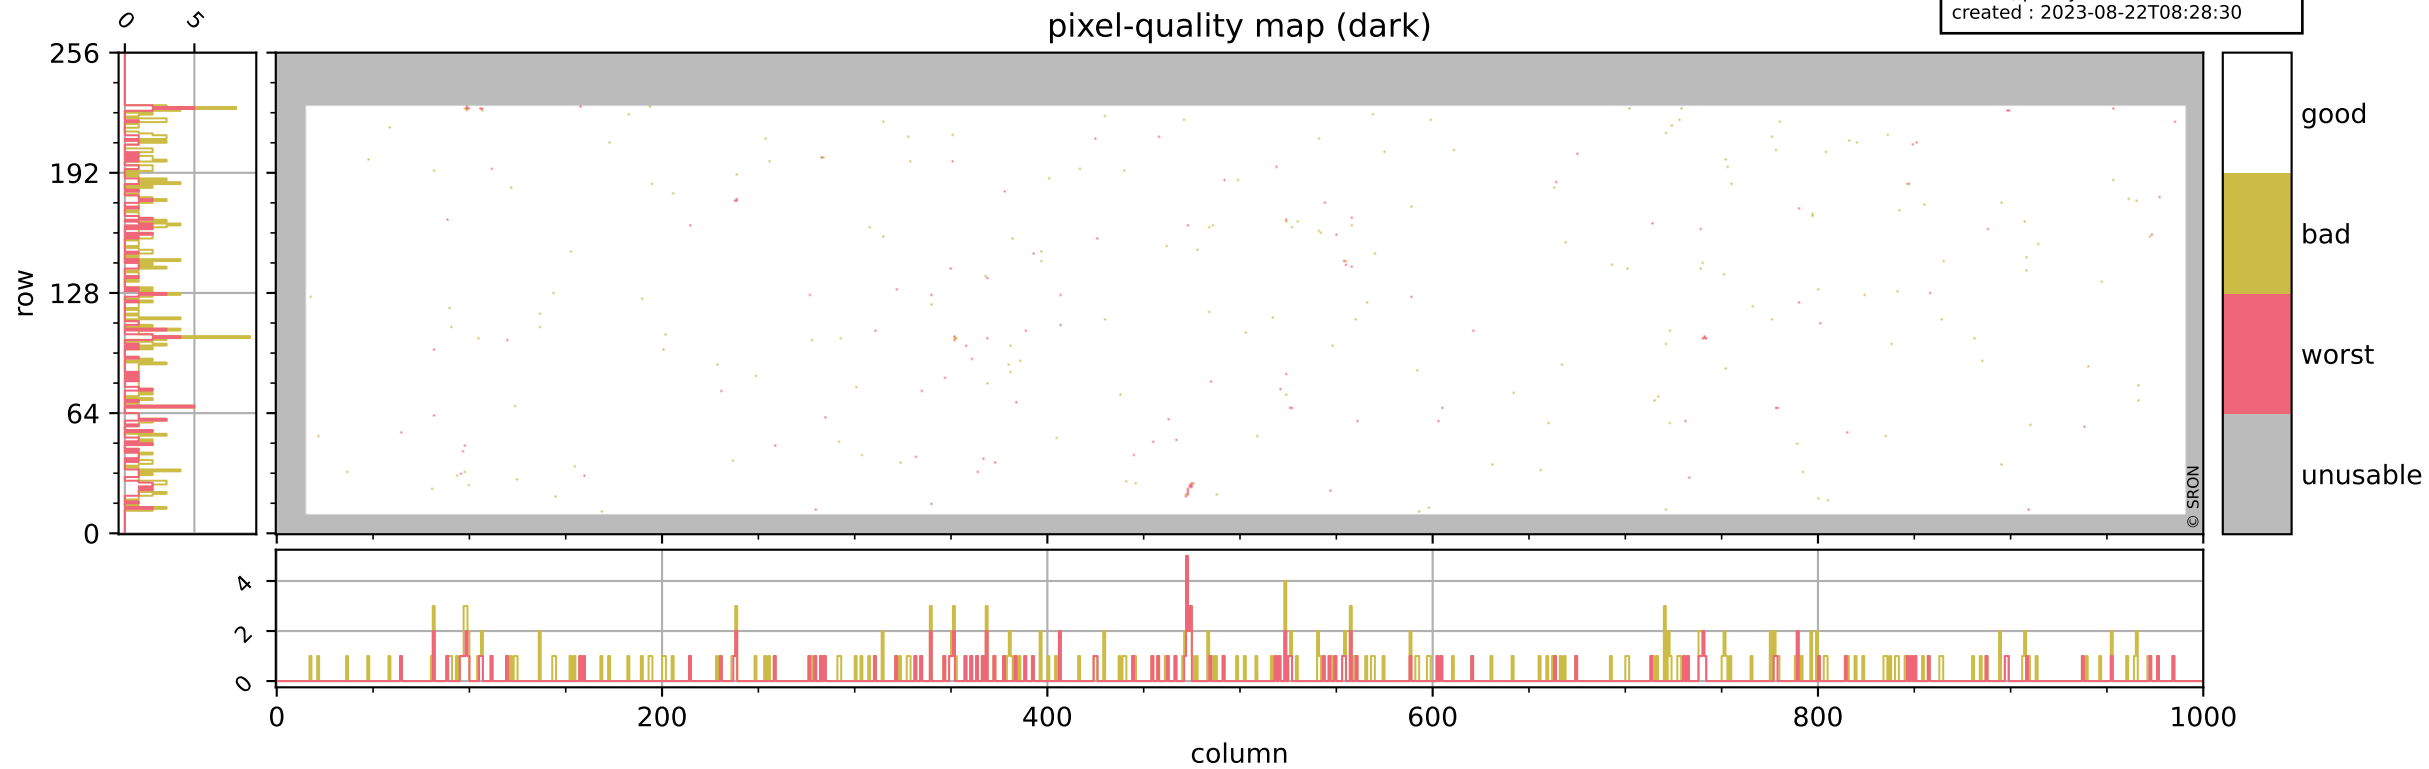

Tropomi SWIR pixel quality (official)

orbits : 20 in [21142, 21187]
coverage : 2021-11-11 / 2021-11-14
bad (quality < 0.8) : 3896
worst (quality < 0.1) : 483
created : 2023-08-22T08:28:30

pixel-quality map

Tropomi SWIR pixel quality (official)

orbits : 20 in [21142, 21187]
coverage : 2021-11-11 / 2021-11-14
bad (quality < 0.8) : 294
worst (quality < 0.1) : 117
created : 2023-08-22T08:28:30

Tropomi SWIR pixel quality (official)

orbits : 20 in [21142, 21187]
coverage : 2021-11-11 / 2021-11-14
bad (quality < 0.8) : 3642
worst (quality < 0.1) : 403
created : 2023-08-22T08:28:31

pixel-quality map (noise average)

Tropomi SWIR pixel quality (official)

orbits : 20 in [21142, 21187]
coverage : 2021-11-11 / 2021-11-14
to good : 367
good to bad : 1742
to worst : 273
created : 2023-08-22T08:28:31

total quality compared with SWIR pixel-quality CKD

Tropomi SWIR pixel quality (official)