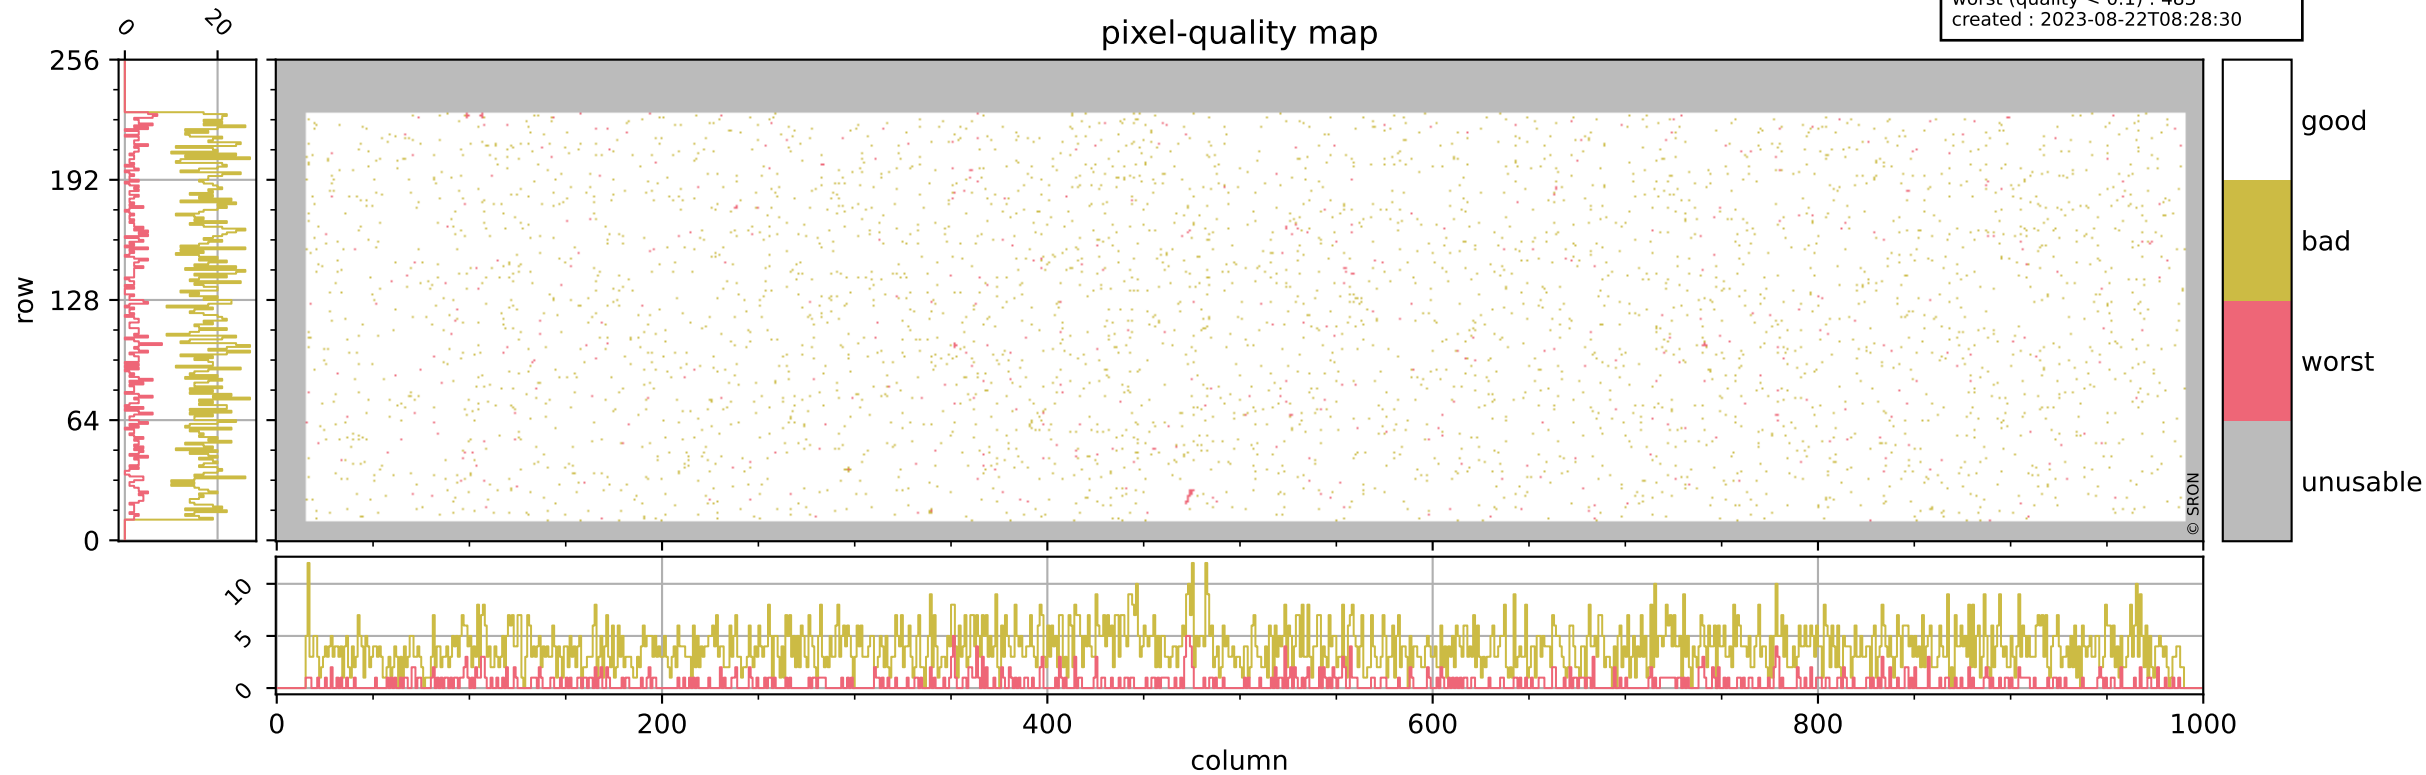

Tropomi SWIR pixel quality (official)

orbits : 20 in [21142, 21187]
coverage : 2021-11-11 / 2021-11-14
bad (quality < 0.8) : 3896
worst (quality < 0.1) : 483
created : 2023-08-22T08:28:30

pixel-quality map

Tropomi SWIR pixel quality (official)

orbits : 20 in [21142, 21187]
coverage : 2021-11-11 / 2021-11-14
bad (quality < 0.8) : 294
worst (quality < 0.1) : 117
created : 2023-08-22T08:28:30

Tropomi SWIR pixel quality (official)

orbits : 20 in [21142, 21187]
coverage : 2021-11-11 / 2021-11-14
bad (quality < 0.8) : 3642
worst (quality < 0.1) : 403
created : 2023-08-22T08:28:31

pixel-quality map (noise average)

Tropomi SWIR pixel quality (official)

orbits : 20 in [21142, 21187]
coverage : 2021-11-11 / 2021-11-14
to good : 367
good to bad : 1742
to worst : 273
created : 2023-08-22T08:28:31

total quality compared with SWIR pixel-quality CKD

Tropomi SWIR pixel quality (official)