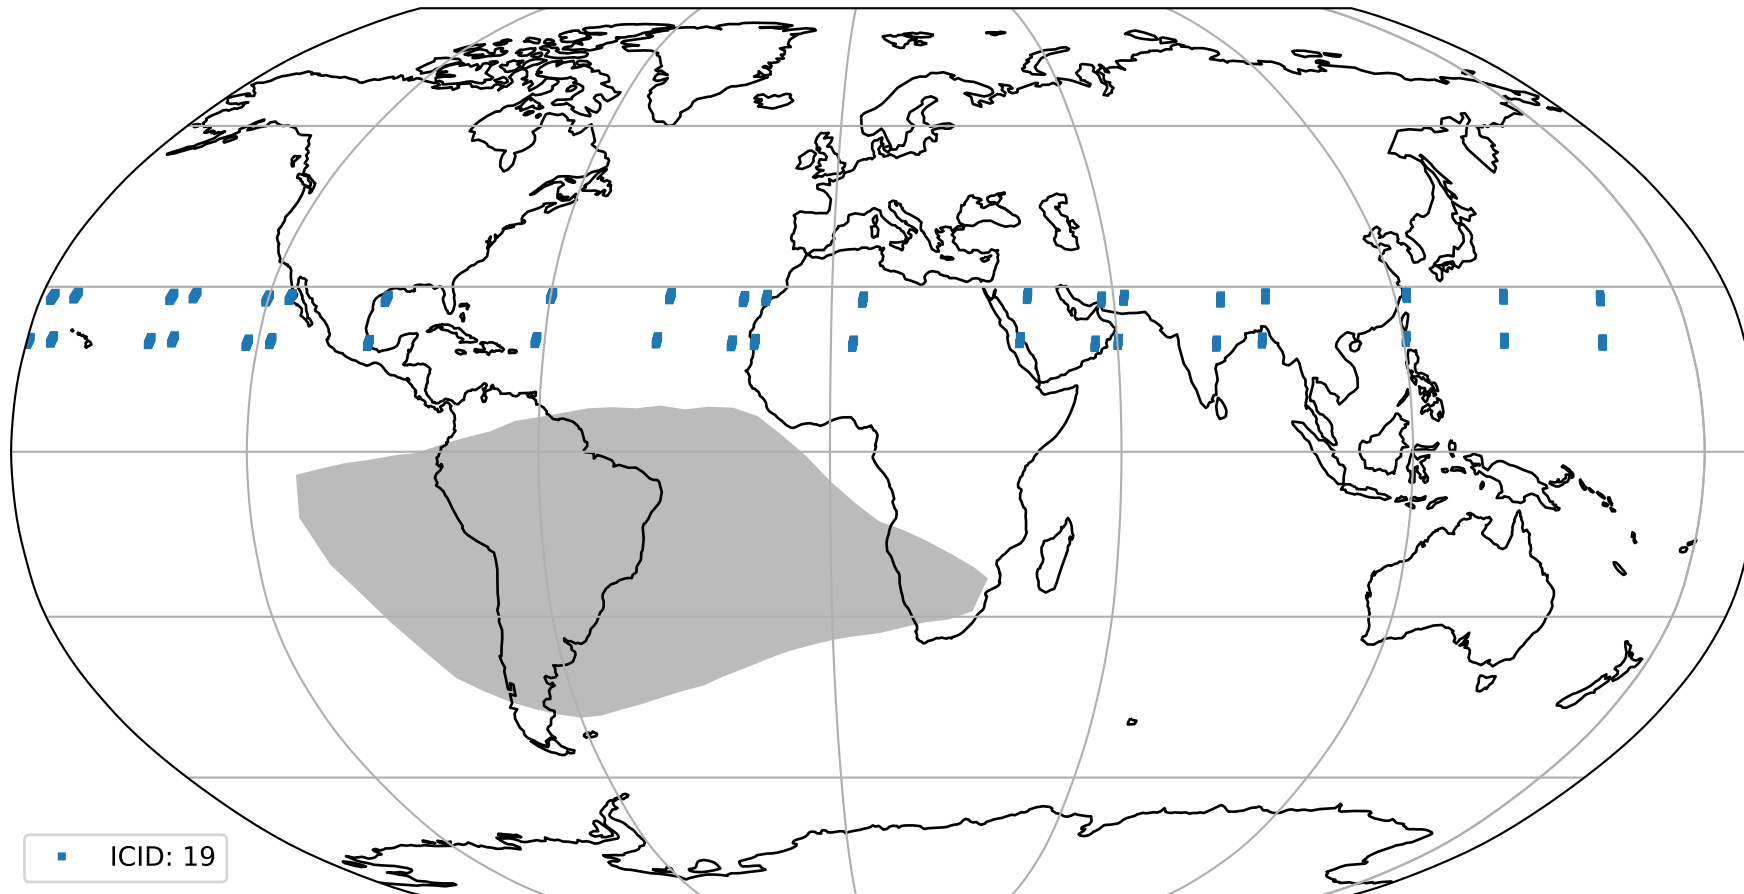

orbits : 20 in [21142, 21187]
coverage : 2021-11-11 / 2021-11-14
bad (quality < 0.8) : 3642
worst (quality < 0.1) : 403
created : 2023-08-22T08:28:31

pixel-quality map (noise average)

Tropomi SWIR pixel quality (official)

orbits : 20 in [21142, 21187]
coverage : 2021-11-11 / 2021-11-14
to good : 367
good to bad : 1742
to worst : 273
created : 2023-08-22T08:28:31

total quality compared with SWIR pixel-quality CKD

Tropomi SWIR pixel quality (official)

orbits : 20 in [21142, 21187]
coverage : 2021-11-11 / 2021-11-14
created : 2023-08-22T08:28:31

Histograms of pixel-quality

Tropomi SWIR pixel quality (official) ground-tracks of Sentinel-5P

orbits : 20 in [21142, 21187]
coverage : 2021-11-11 / 2021-11-14
created : 2023-08-22T08:28:31

Tropomi SWIR pixel quality (official)

orbits : [2827, 21187]
coverage : 2018-04-30 / 2021-11-14
created : 2023-08-22T08:28:32

trend of pixel quality & temperatures