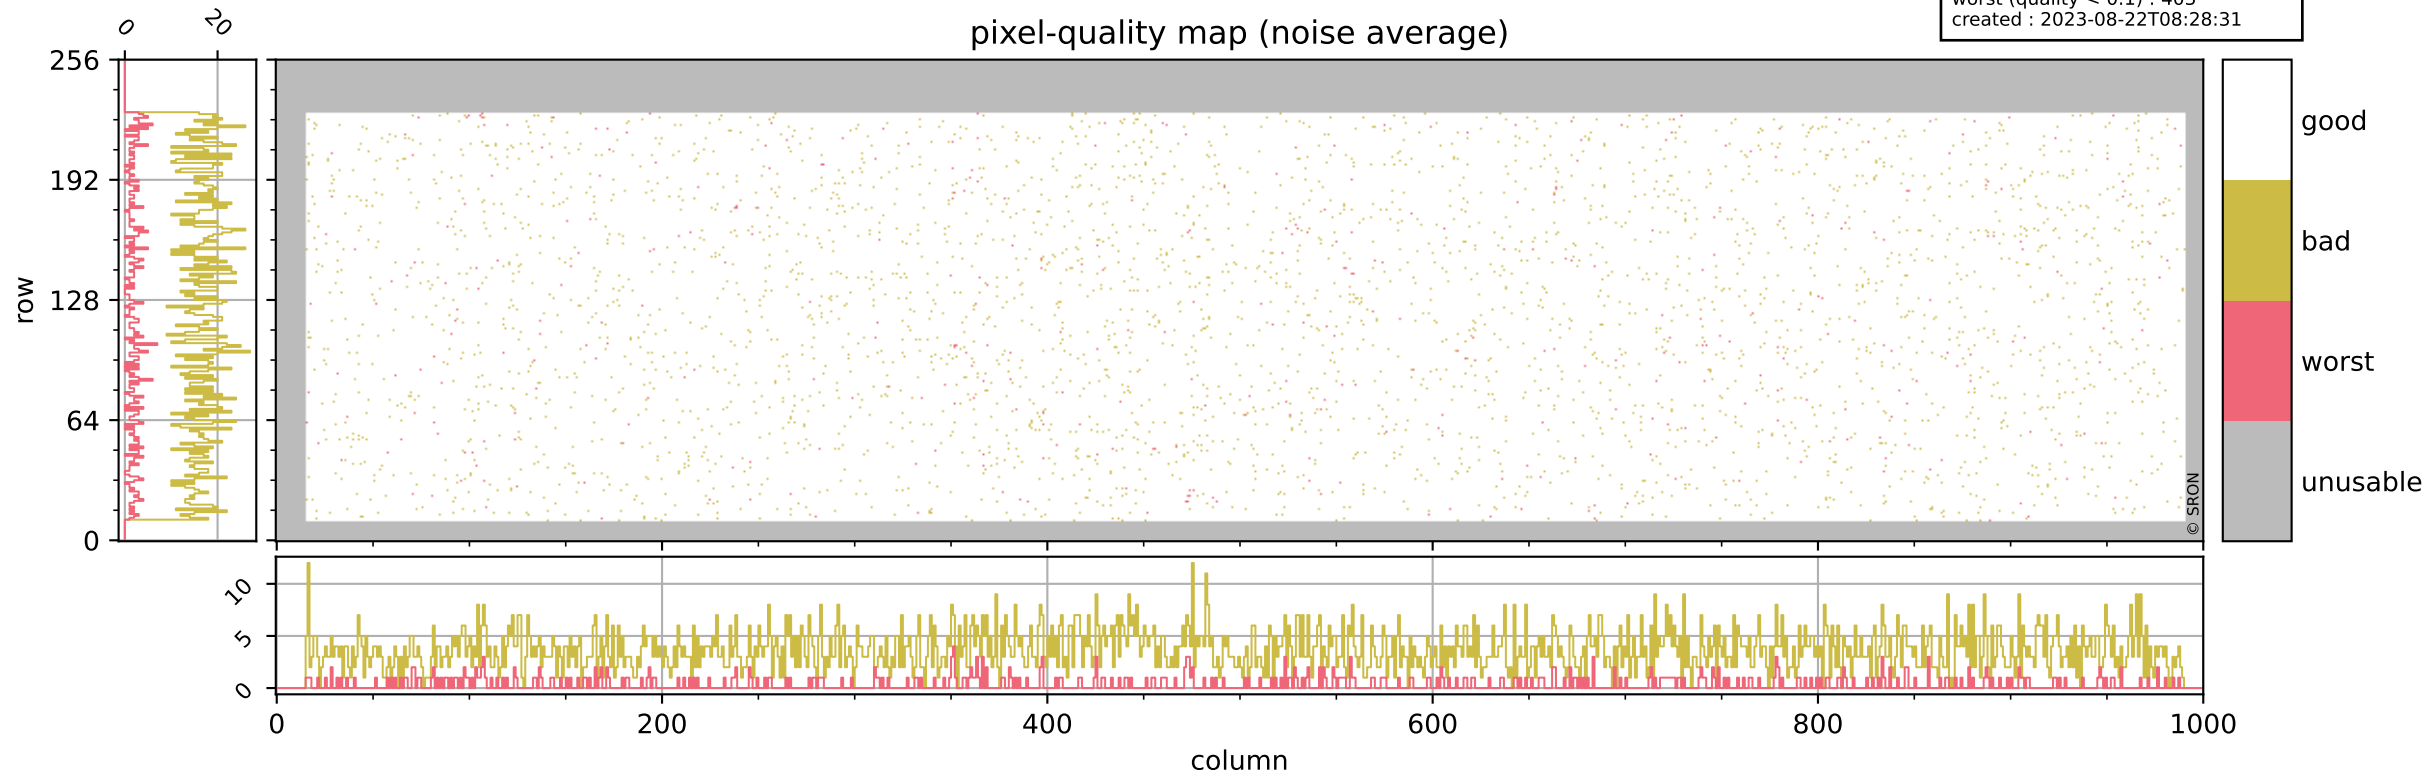

Tropomi SWIR pixel quality (official)

orbits : 20 in [21142, 21187]
coverage : 2021-11-11 / 2021-11-14
bad (quality < 0.8) : 294
worst (quality < 0.1) : 117
created : 2023-08-22T08:28:30

Tropomi SWIR pixel quality (official)

orbits : 20 in [21142, 21187]
coverage : 2021-11-11 / 2021-11-14
bad (quality < 0.8) : 3642
worst (quality < 0.1) : 403
created : 2023-08-22T08:28:31

pixel-quality map (noise average)

Tropomi SWIR pixel quality (official)

orbits : 20 in [21142, 21187]
coverage : 2021-11-11 / 2021-11-14
to good : 367
good to bad : 1742
to worst : 273
created : 2023-08-22T08:28:31

total quality compared with SWIR pixel-quality CKD

Tropomi SWIR pixel quality (official)

orbits : 20 in [21142, 21187]
coverage : 2021-11-11 / 2021-11-14
created : 2023-08-22T08:28:31

Histograms of pixel-quality

Tropomi SWIR pixel quality (official) ground-tracks of Sentinel-5P

orbits : 20 in [21142, 21187]
coverage : 2021-11-11 / 2021-11-14
created : 2023-08-22T08:28:31