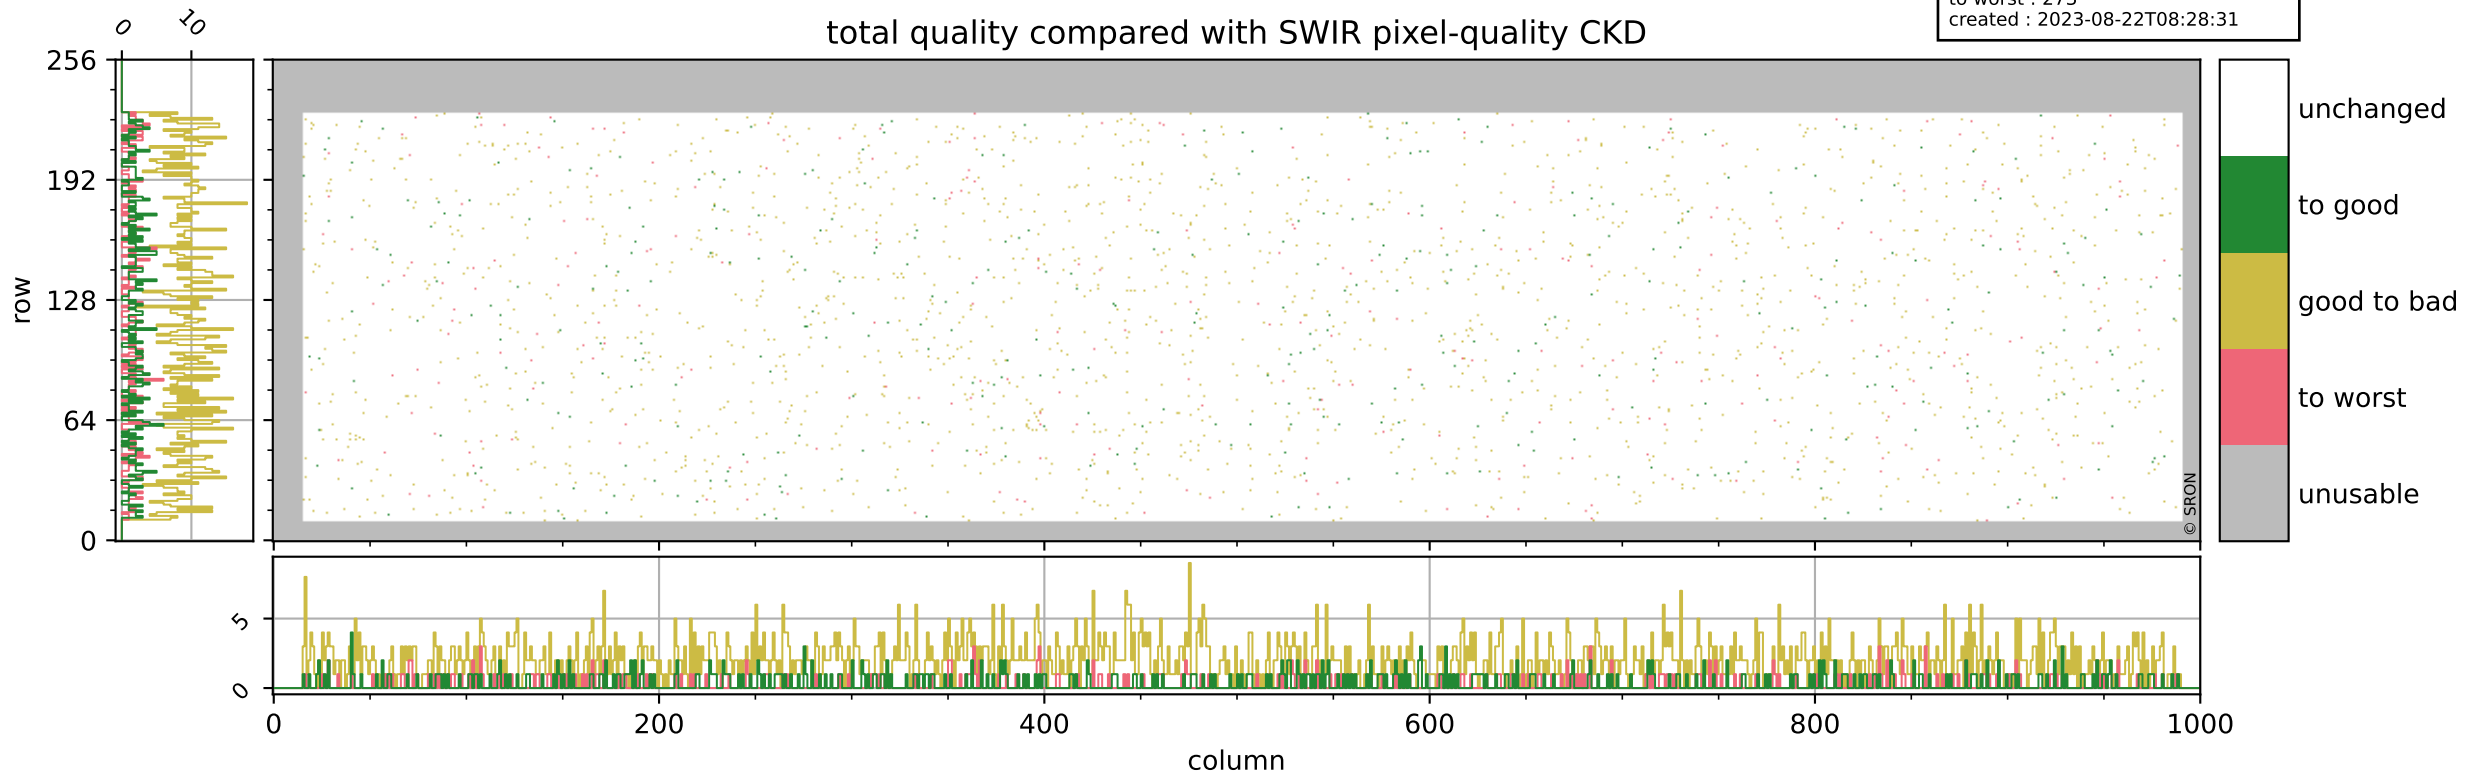

Tropomi SWIR pixel quality (official)

orbits : 20 in [21142, 21187]
coverage : 2021-11-11 / 2021-11-14
bad (quality < 0.8) : 294
worst (quality < 0.1) : 117
created : 2023-08-22T08:28:30

Tropomi SWIR pixel quality (official)

orbits : 20 in [21142, 21187]
coverage : 2021-11-11 / 2021-11-14
bad (quality < 0.8) : 3642
worst (quality < 0.1) : 403
created : 2023-08-22T08:28:31

pixel-quality map (noise average)

Tropomi SWIR pixel quality (official)

orbits : 20 in [21142, 21187]
coverage : 2021-11-11 / 2021-11-14
to good : 367
good to bad : 1742
to worst : 273
created : 2023-08-22T08:28:31

total quality compared with SWIR pixel-quality CKD

Tropomi SWIR pixel quality (official)

orbits : 20 in [21142, 21187]
coverage : 2021-11-11 / 2021-11-14
created : 2023-08-22T08:28:31

Histograms of pixel-quality

Tropomi SWIR pixel quality (official) ground-tracks of Sentinel-5P

orbits : 20 in [21142, 21187]
coverage : 2021-11-11 / 2021-11-14
created : 2023-08-22T08:28:31