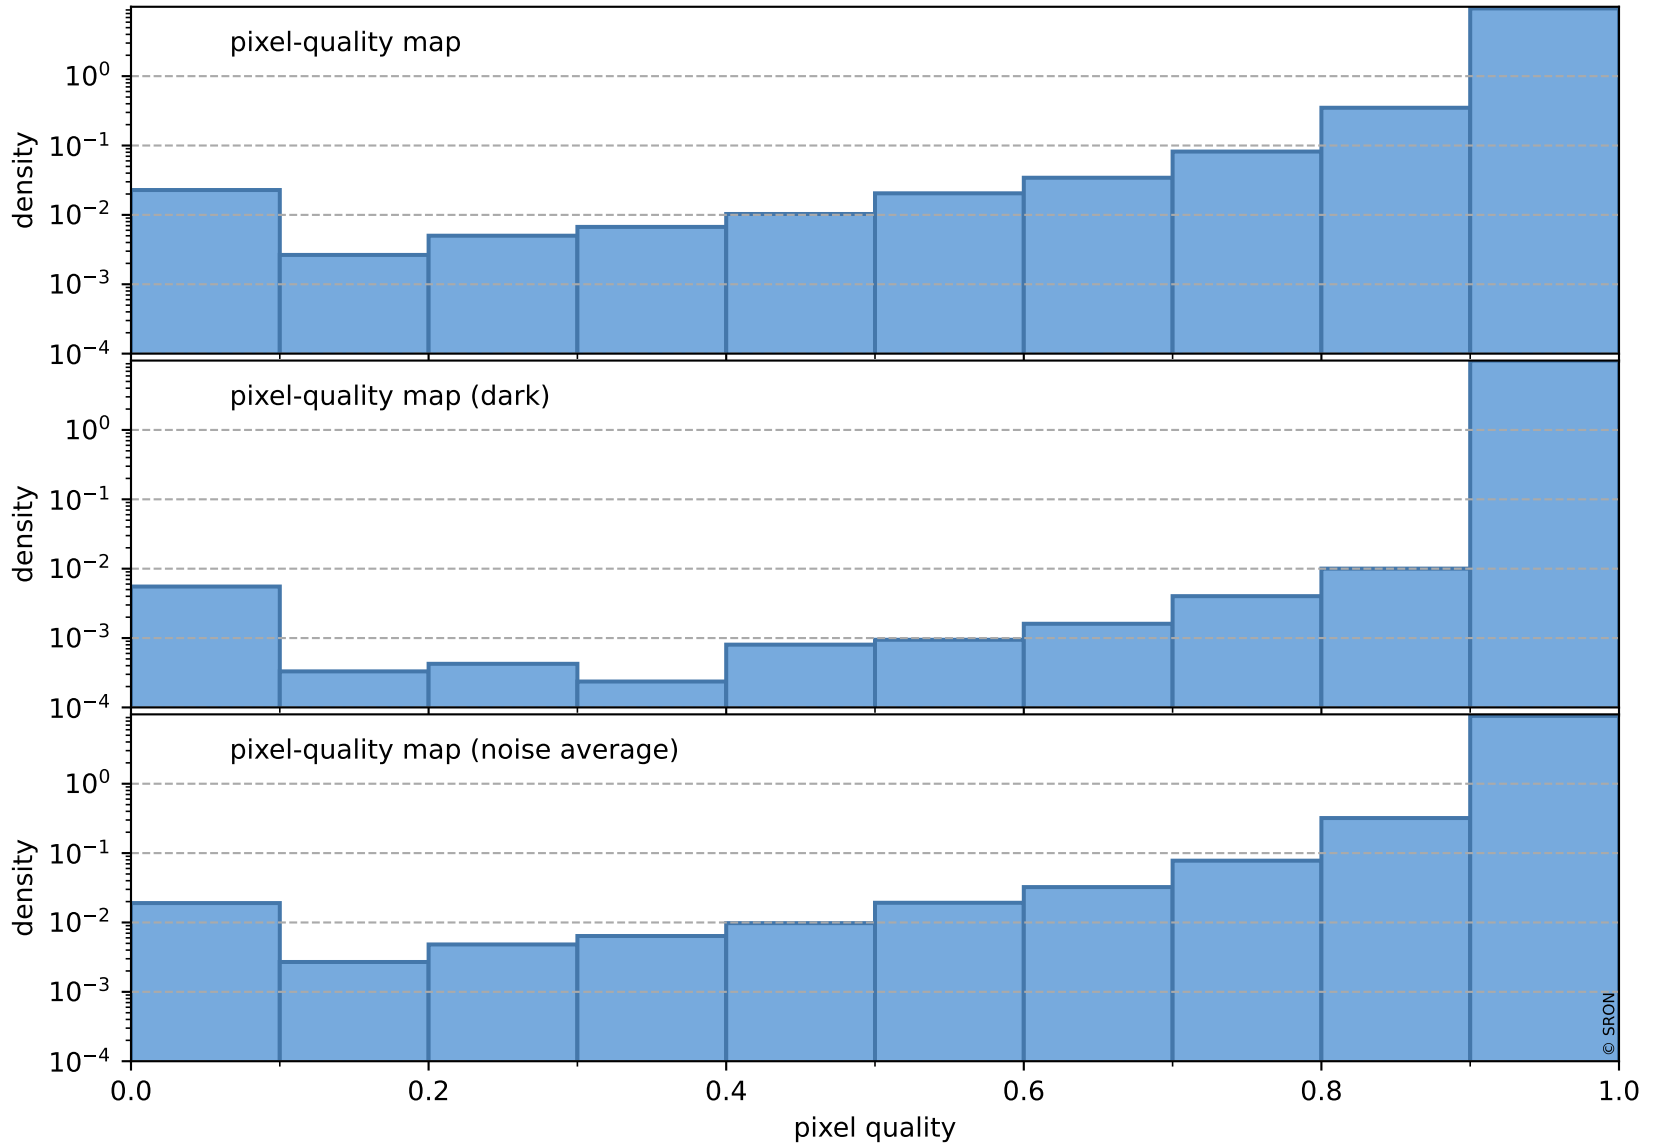

orbits : 20 in [21142, 21187]
coverage : 2021-11-11 / 2021-11-14
bad (quality < 0.8) : 3642
worst (quality < 0.1) : 403
created : 2023-08-22T08:28:31

pixel-quality map (noise average)

Tropomi SWIR pixel quality (official)

orbits : 20 in [21142, 21187]
coverage : 2021-11-11 / 2021-11-14
to good : 367
good to bad : 1742
to worst : 273
created : 2023-08-22T08:28:31

total quality compared with SWIR pixel-quality CKD

Tropomi SWIR pixel quality (official)

orbits : 20 in [21142, 21187]
coverage : 2021-11-11 / 2021-11-14
created : 2023-08-22T08:28:31

Histograms of pixel-quality

Tropomi SWIR pixel quality (official) ground-tracks of Sentinel-5P

orbits : 20 in [21142, 21187]
coverage : 2021-11-11 / 2021-11-14
created : 2023-08-22T08:28:31

Tropomi SWIR pixel quality (official)

orbits : [2827, 21187]
coverage : 2018-04-30 / 2021-11-14
created : 2023-08-22T08:28:32

trend of pixel quality & temperatures