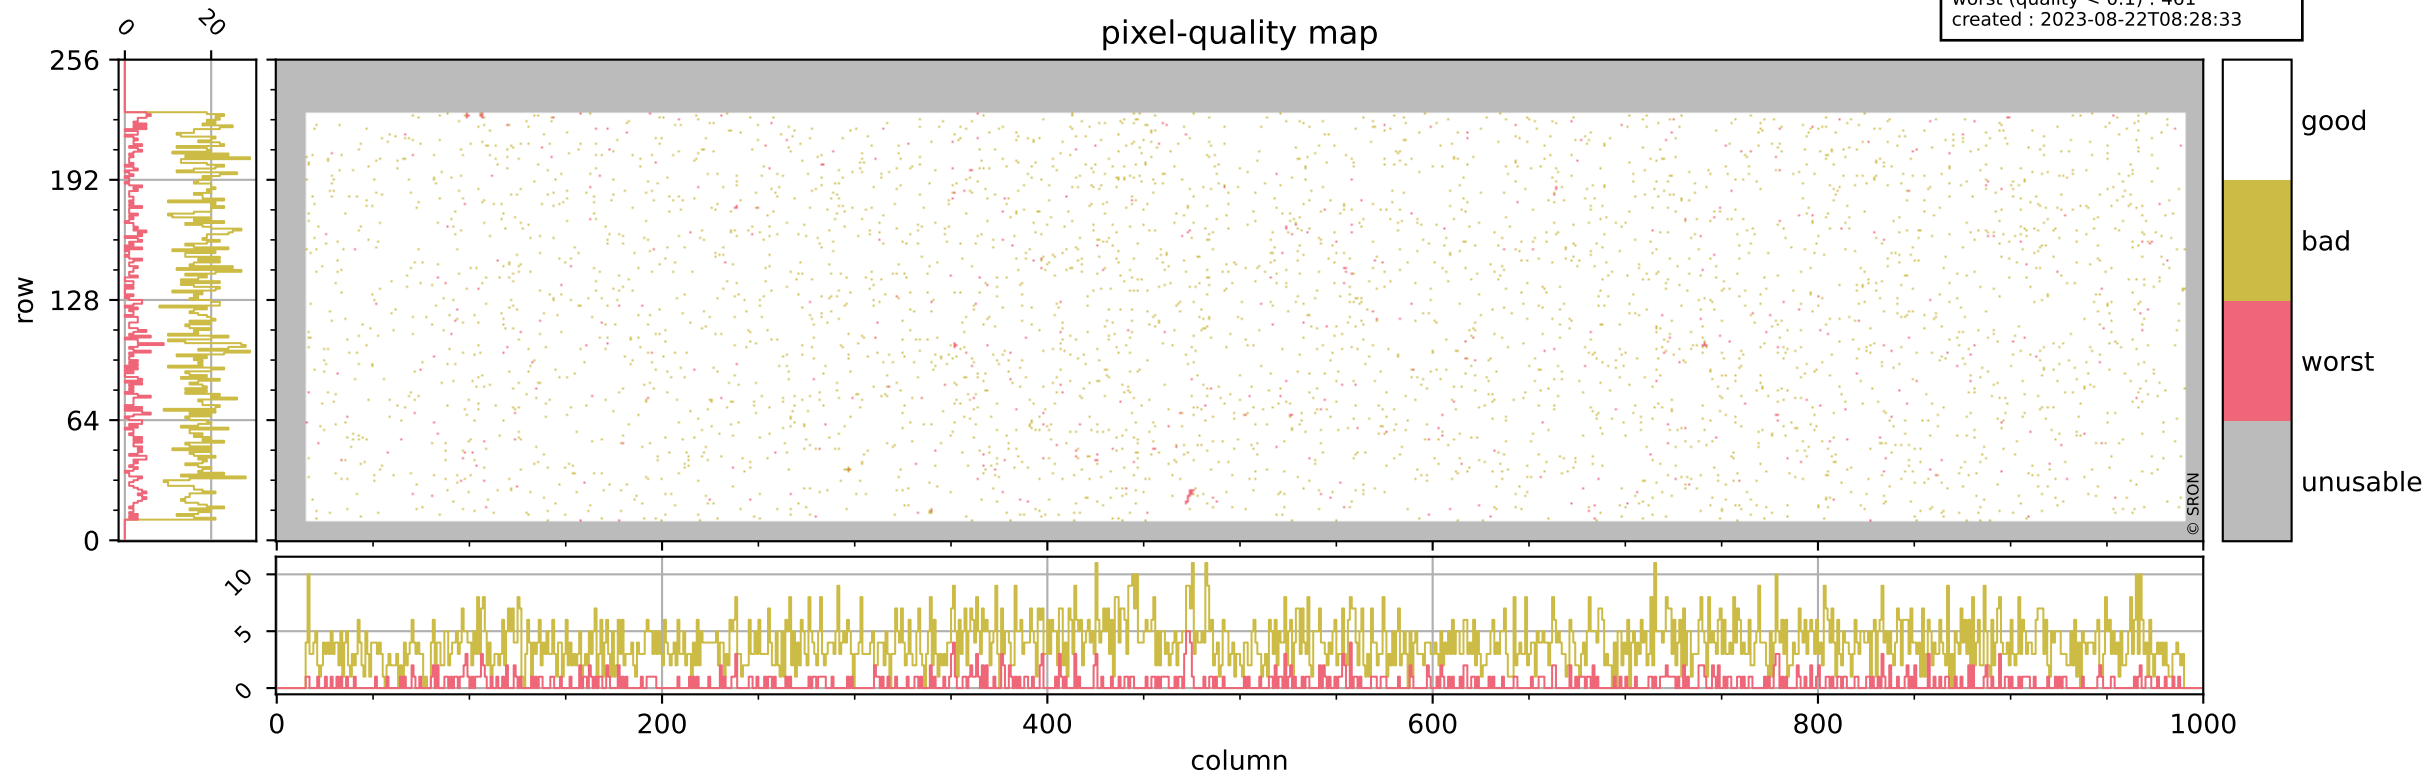

# Tropomi SWIR pixel quality (official)

orbits : 19 in [21157, 21202]  
coverage : 2021-11-12 / 2021-11-15  
bad (quality < 0.8) : 3902  
worst (quality < 0.1) : 461  
created : 2023-08-22T08:28:33

## pixel-quality map

# Tropomi SWIR pixel quality (official)

orbits : 19 in [21157, 21202]  
coverage : 2021-11-12 / 2021-11-15  
bad (quality < 0.8) : 294  
worst (quality < 0.1) : 116  
created : 2023-08-22T08:28:33