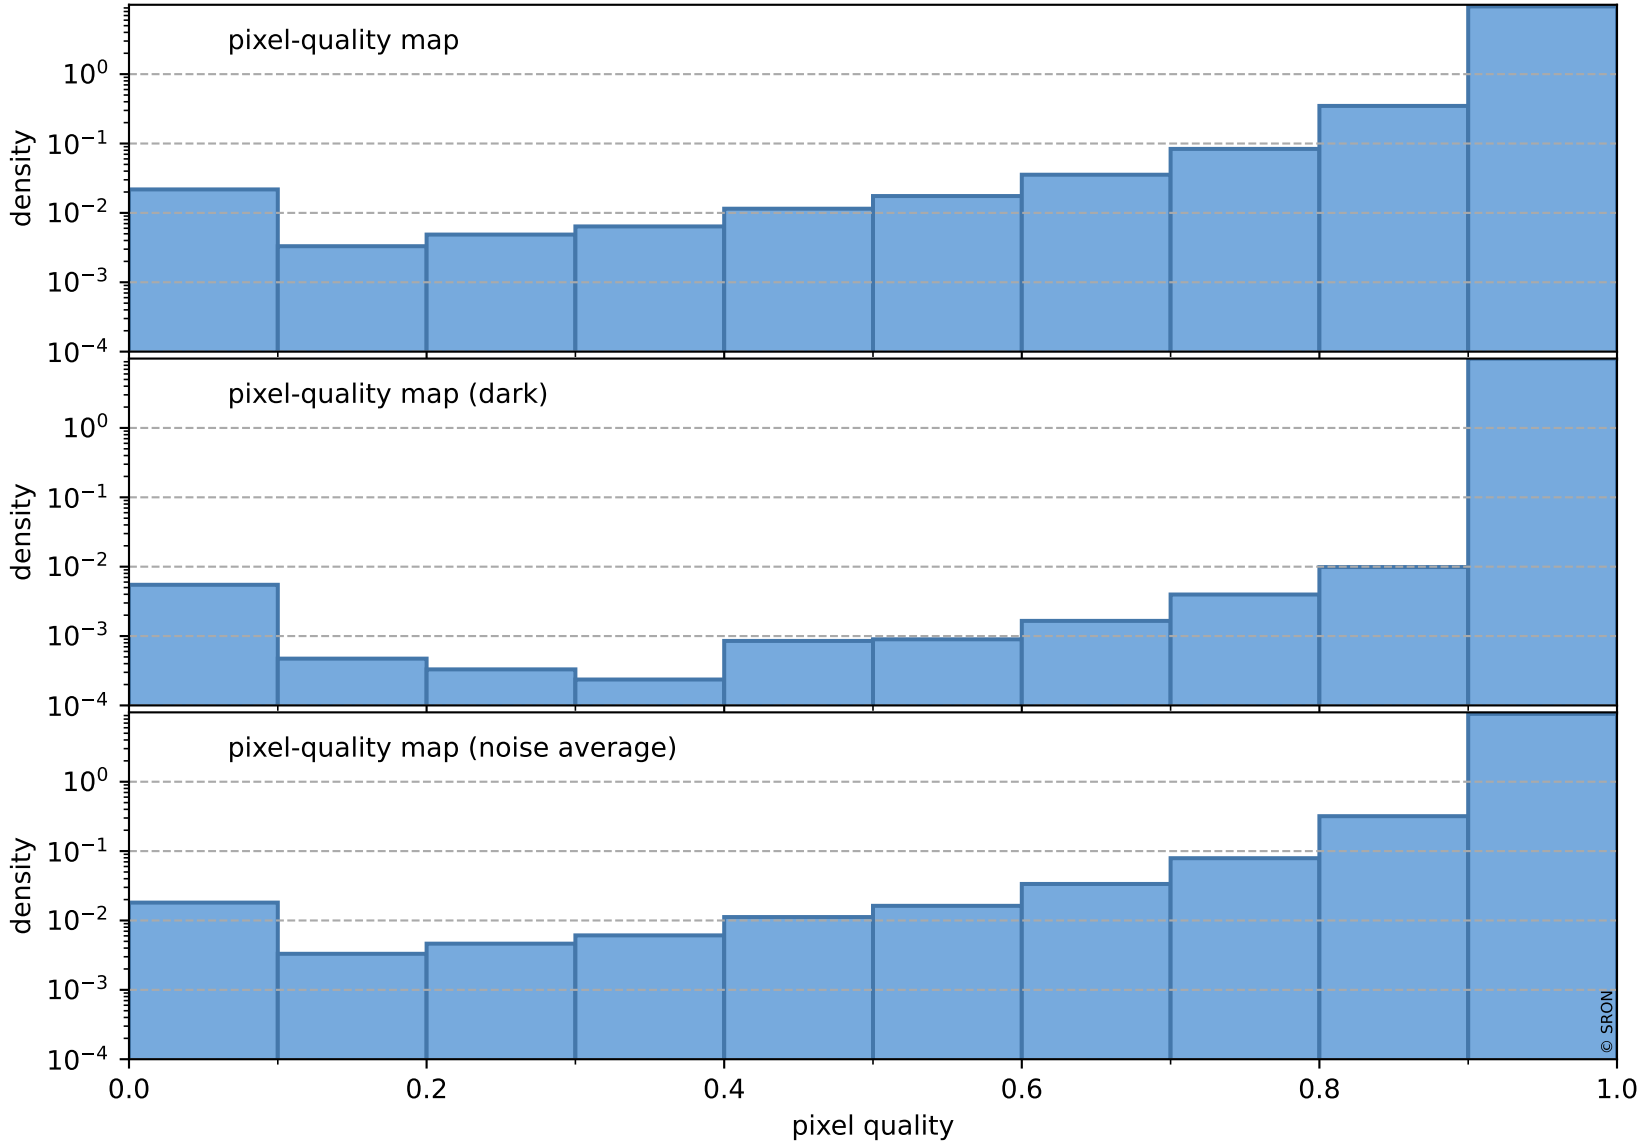

Tropomi SWIR pixel quality (official)

orbits : 19 in [21157, 21202]
coverage : 2021-11-12 / 2021-11-15
created : 2023-08-22T08:28:33

Histograms of pixel-quality