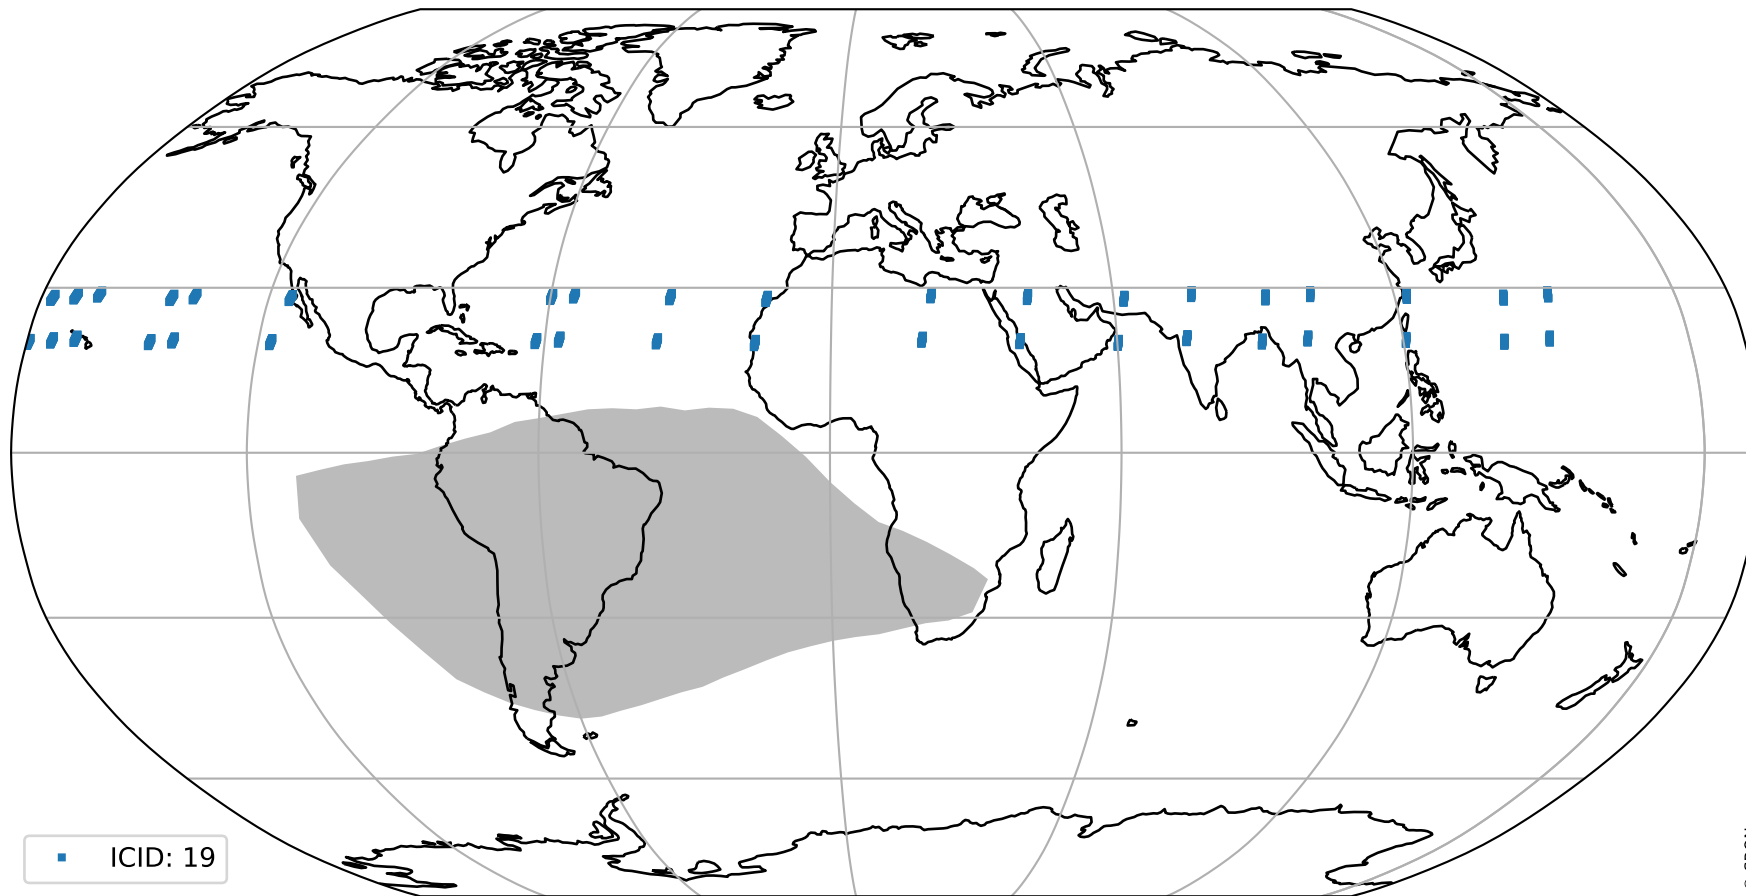

# Tropomi SWIR pixel quality (official)

orbits : 19 in [21157, 21202]  
coverage : 2021-11-12 / 2021-11-15  
created : 2023-08-22T08:28:33

## Histograms of pixel-quality

# Tropomi SWIR pixel quality (official) ground-tracks of Sentinel-5P

orbits : 19 in [21157, 21202]  
coverage : 2021-11-12 / 2021-11-15  
created : 2023-08-22T08:28:34