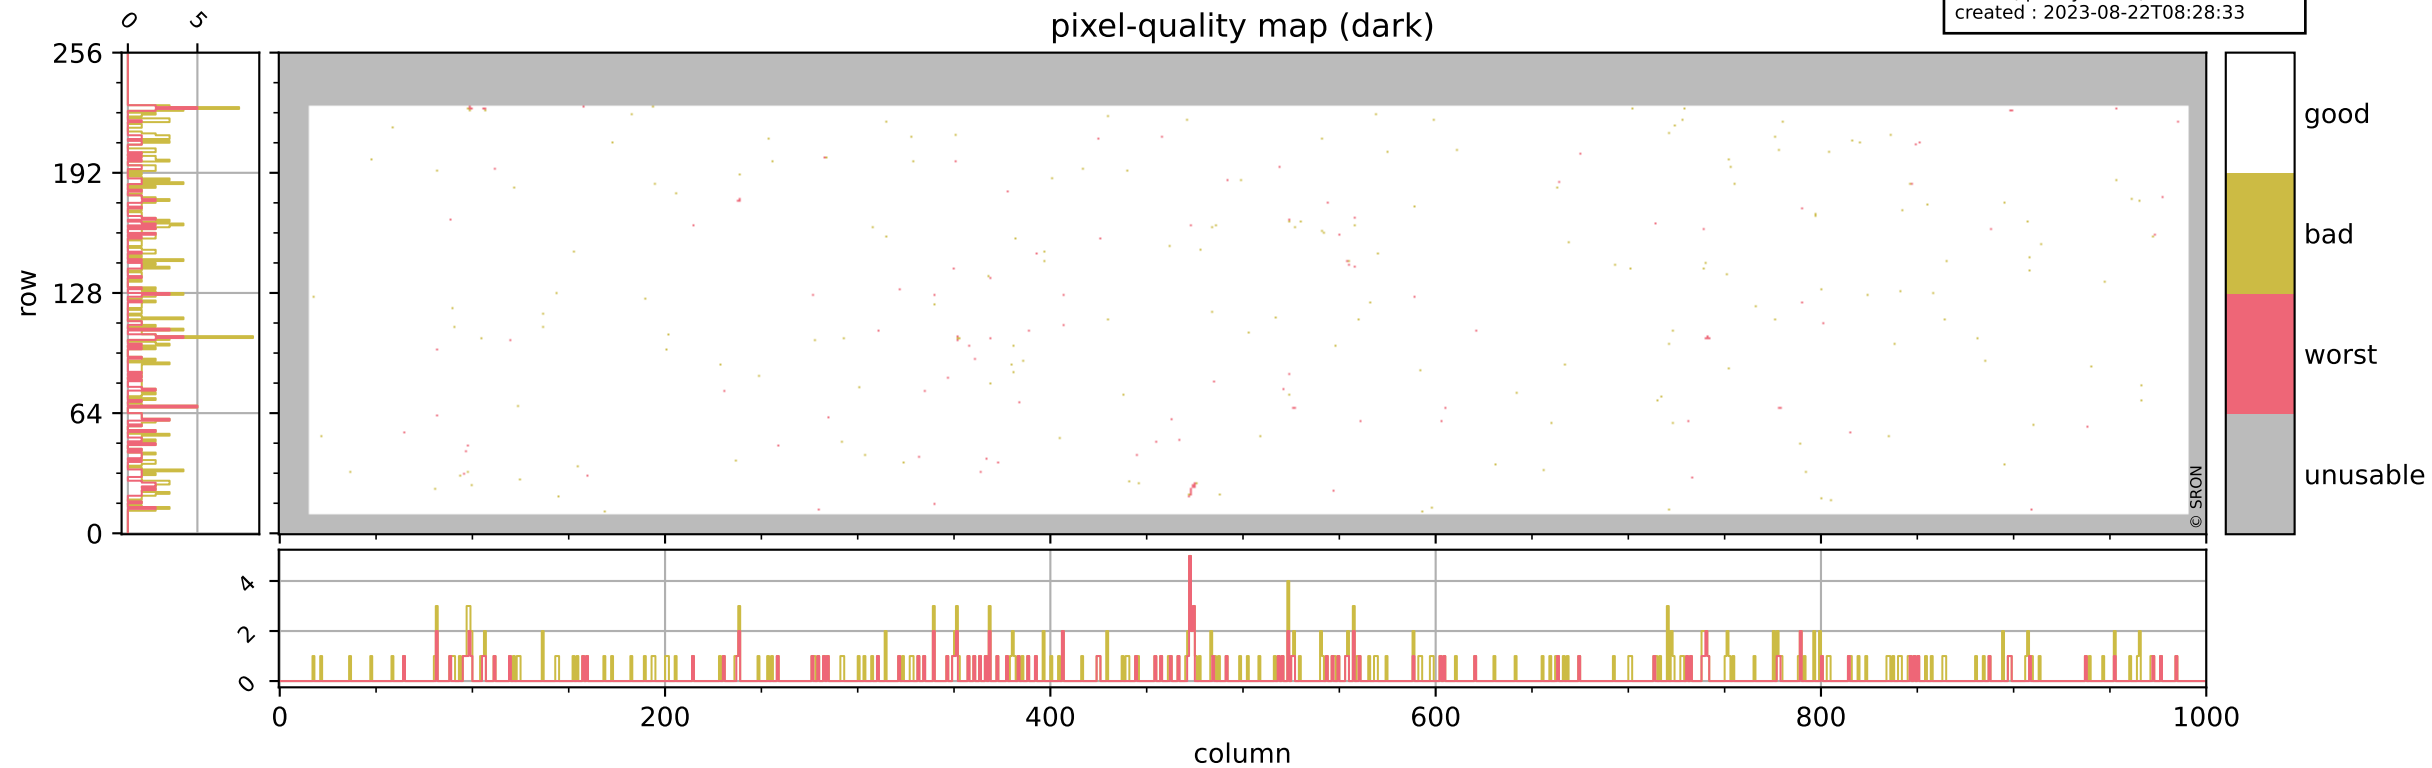

# Tropomi SWIR pixel quality (official)

orbits : 19 in [21157, 21202]  
coverage : 2021-11-12 / 2021-11-15  
bad (quality < 0.8) : 3902  
worst (quality < 0.1) : 461  
created : 2023-08-22T08:28:33

## pixel-quality map

# Tropomi SWIR pixel quality (official)

orbits : 19 in [21157, 21202]  
coverage : 2021-11-12 / 2021-11-15  
bad (quality < 0.8) : 294  
worst (quality < 0.1) : 116  
created : 2023-08-22T08:28:33

# Tropomi SWIR pixel quality (official)

orbits : 19 in [21157, 21202]  
coverage : 2021-11-12 / 2021-11-15  
bad (quality < 0.8) : 3644  
worst (quality < 0.1) : 383  
created : 2023-08-22T08:28:33