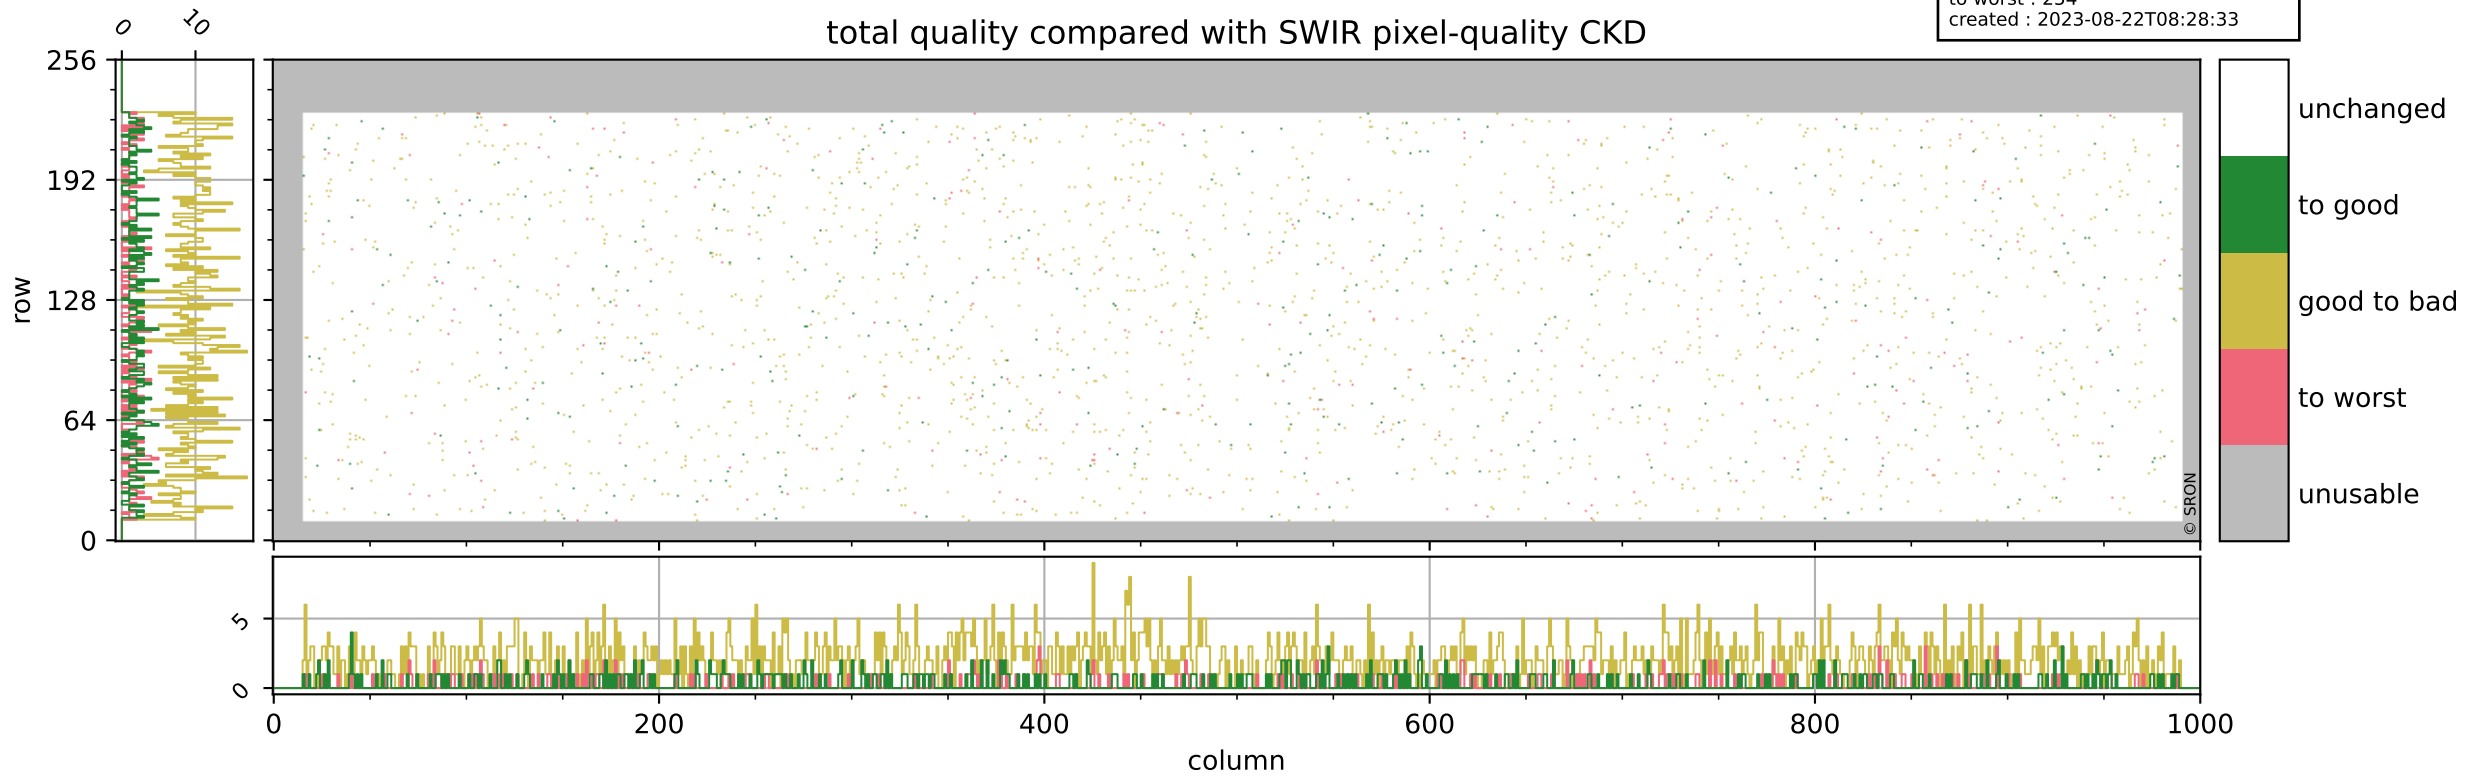

Tropomi SWIR pixel quality (official)

orbits : 19 in [21157, 21202]
coverage : 2021-11-12 / 2021-11-15
to good : 375
good to bad : 1772
to worst : 254
created : 2023-08-22T08:28:33

total quality compared with SWIR pixel-quality CKD