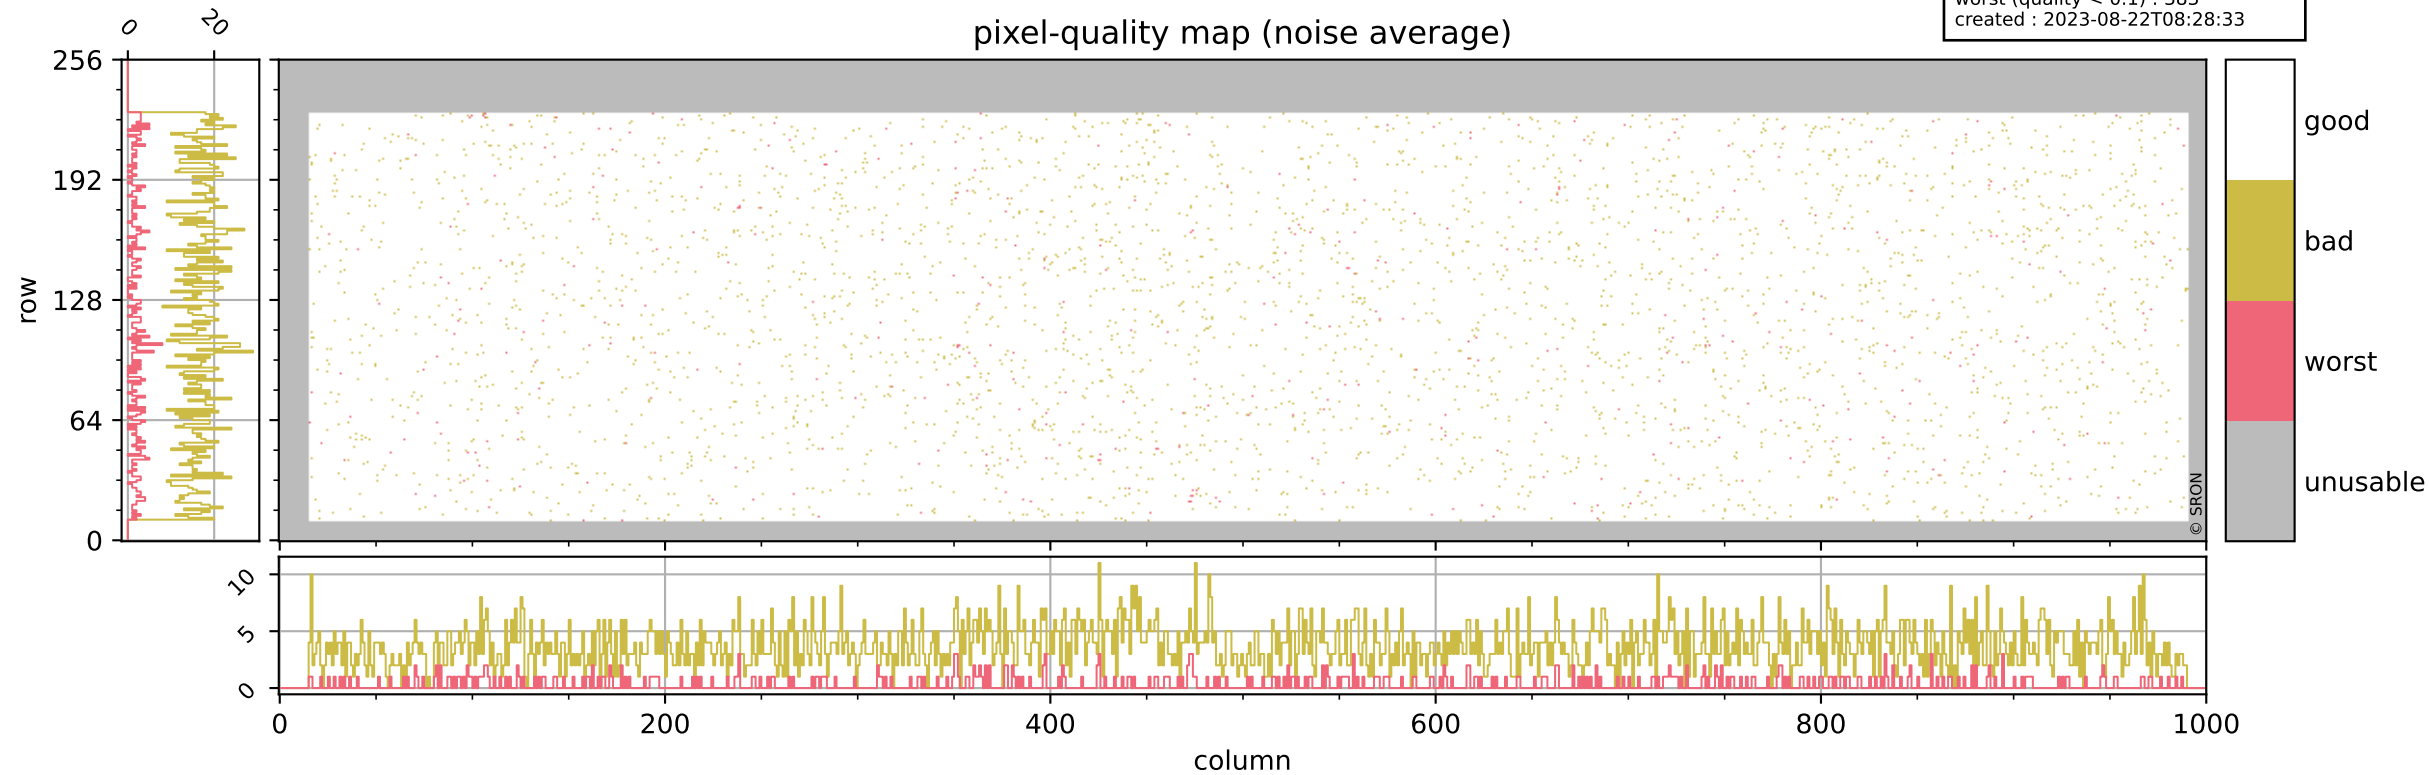

Tropomi SWIR pixel quality (official)

orbits : 19 in [21157, 21202]
coverage : 2021-11-12 / 2021-11-15
bad (quality < 0.8) : 3644
worst (quality < 0.1) : 383
created : 2023-08-22T08:28:33

pixel-quality map (noise average)