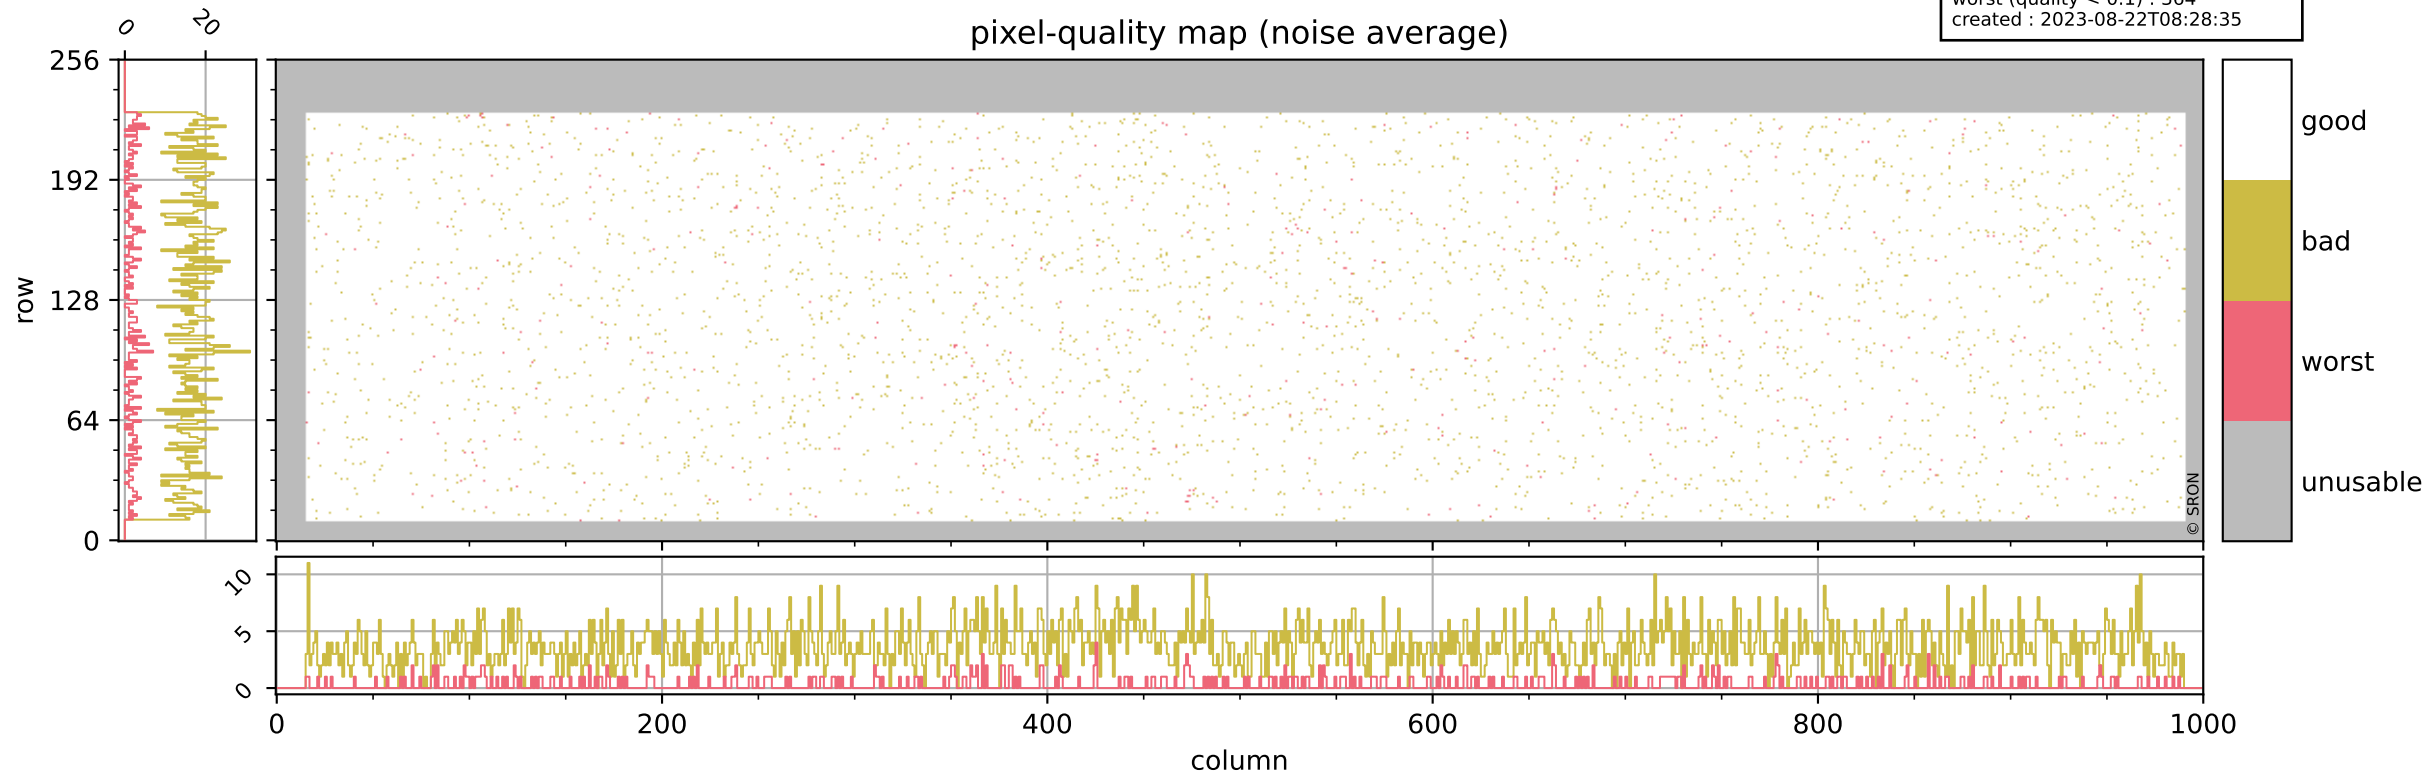

Tropomi SWIR pixel quality (official)

orbits : 19 in [21172, 21217]
coverage : 2021-11-13 / 2021-11-16
bad (quality < 0.8) : 3649
worst (quality < 0.1) : 364
created : 2023-08-22T08:28:35

pixel-quality map (noise average)