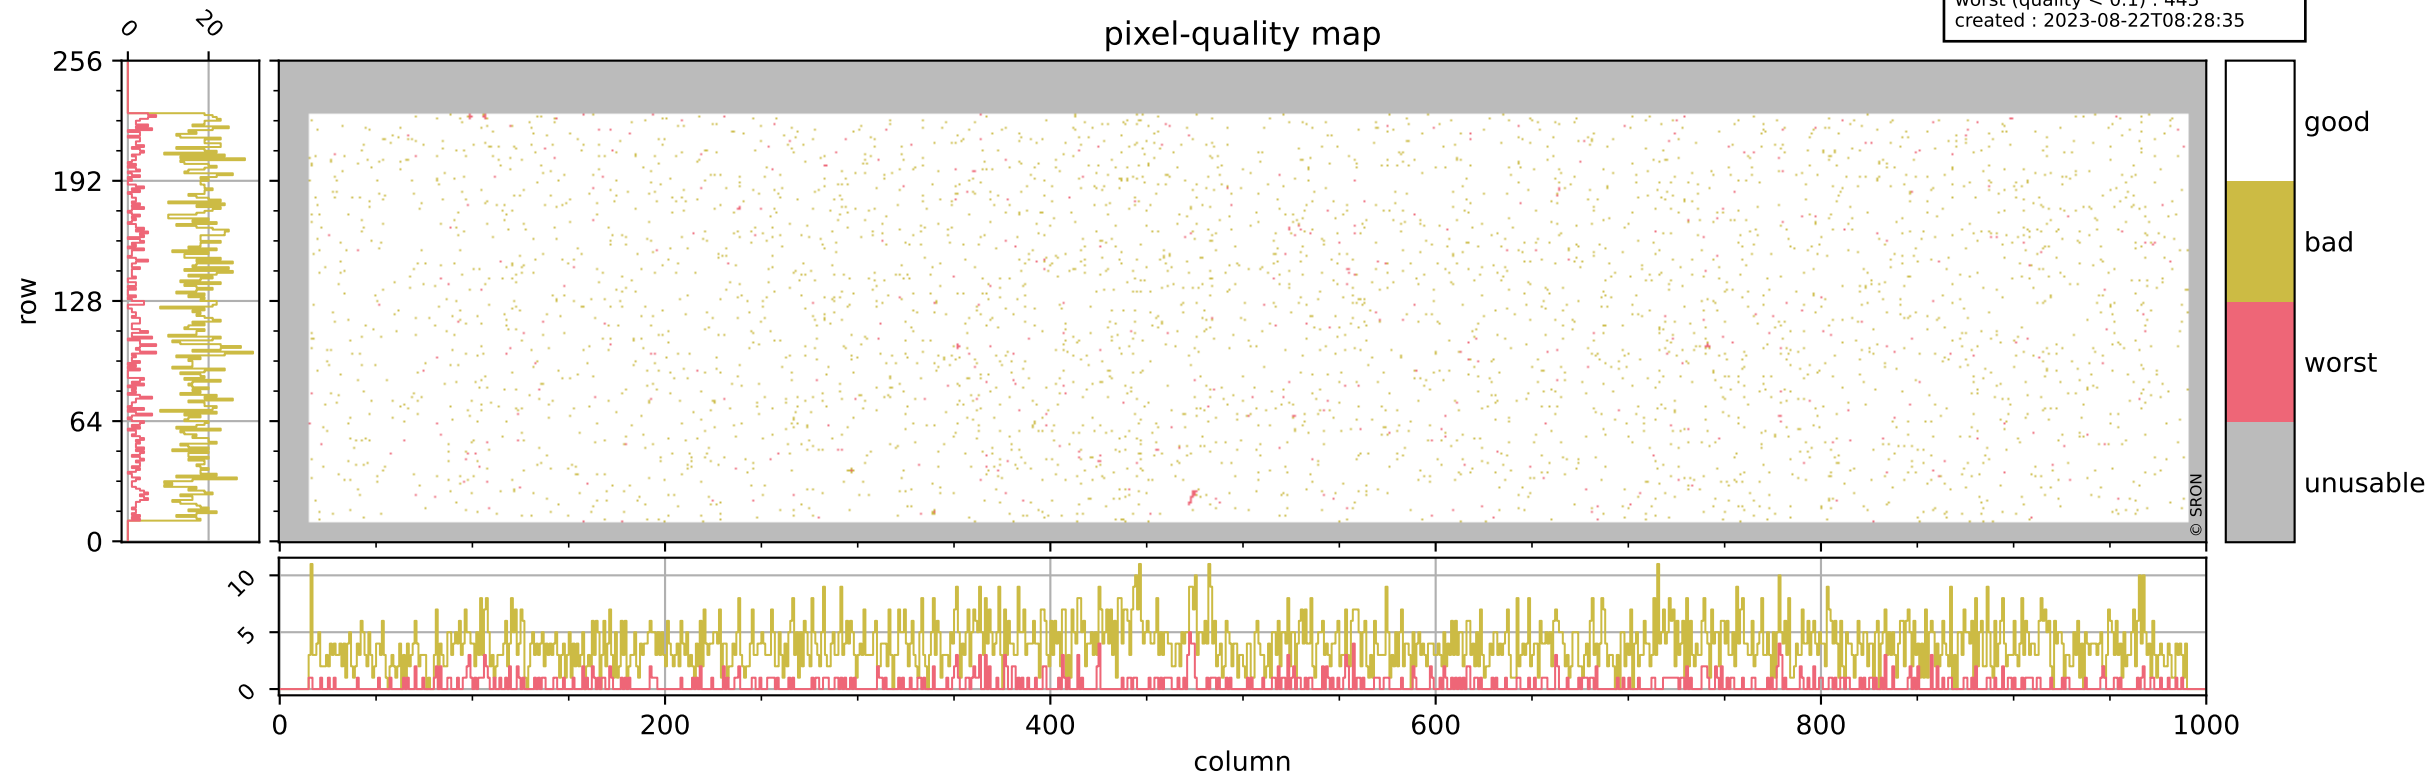

# Tropomi SWIR pixel quality (official)

orbits : 19 in [21172, 21217]  
coverage : 2021-11-13 / 2021-11-16  
bad (quality < 0.8) : 3894  
worst (quality < 0.1) : 443  
created : 2023-08-22T08:28:35

# Tropomi SWIR pixel quality (official)

orbits : 19 in [21172, 21217]  
coverage : 2021-11-13 / 2021-11-16  
bad (quality < 0.8) : 297  
worst (quality < 0.1) : 116  
created : 2023-08-22T08:28:35

## pixel-quality map (dark)