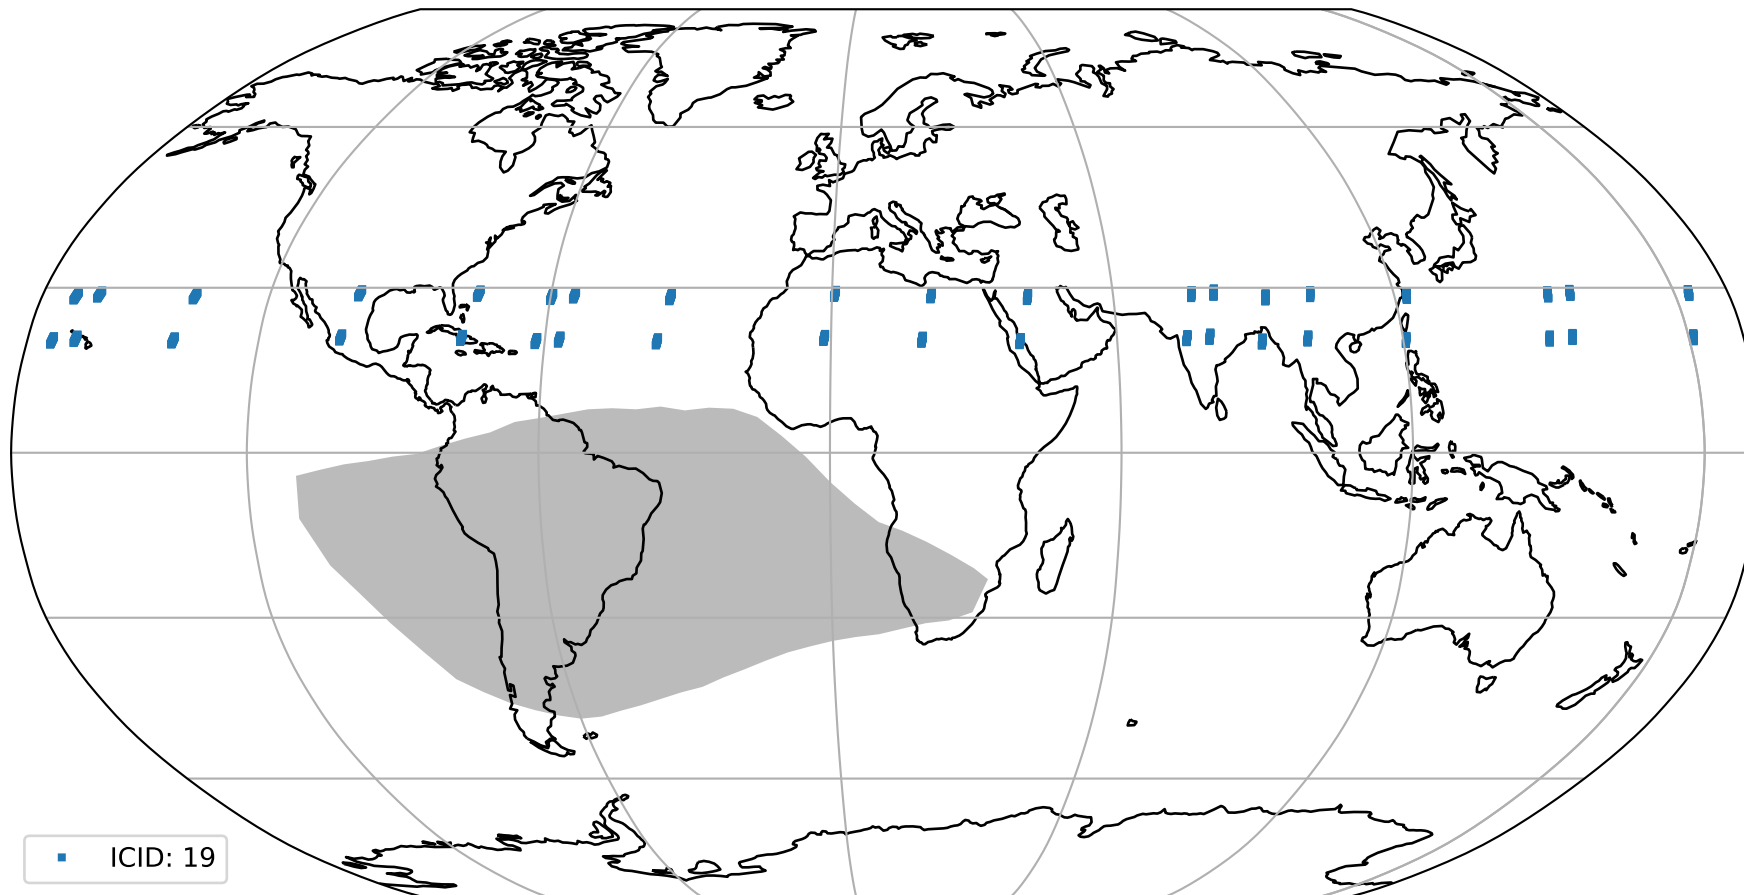

# Tropomi SWIR pixel quality (official)

orbits : 19 in [21172, 21217]  
coverage : 2021-11-13 / 2021-11-16  
created : 2023-08-22T08:28:36

## Histograms of pixel-quality

# Tropomi SWIR pixel quality (official) ground-tracks of Sentinel-5P

orbits : 19 in [21172, 21217]  
coverage : 2021-11-13 / 2021-11-16  
created : 2023-08-22T08:28:36