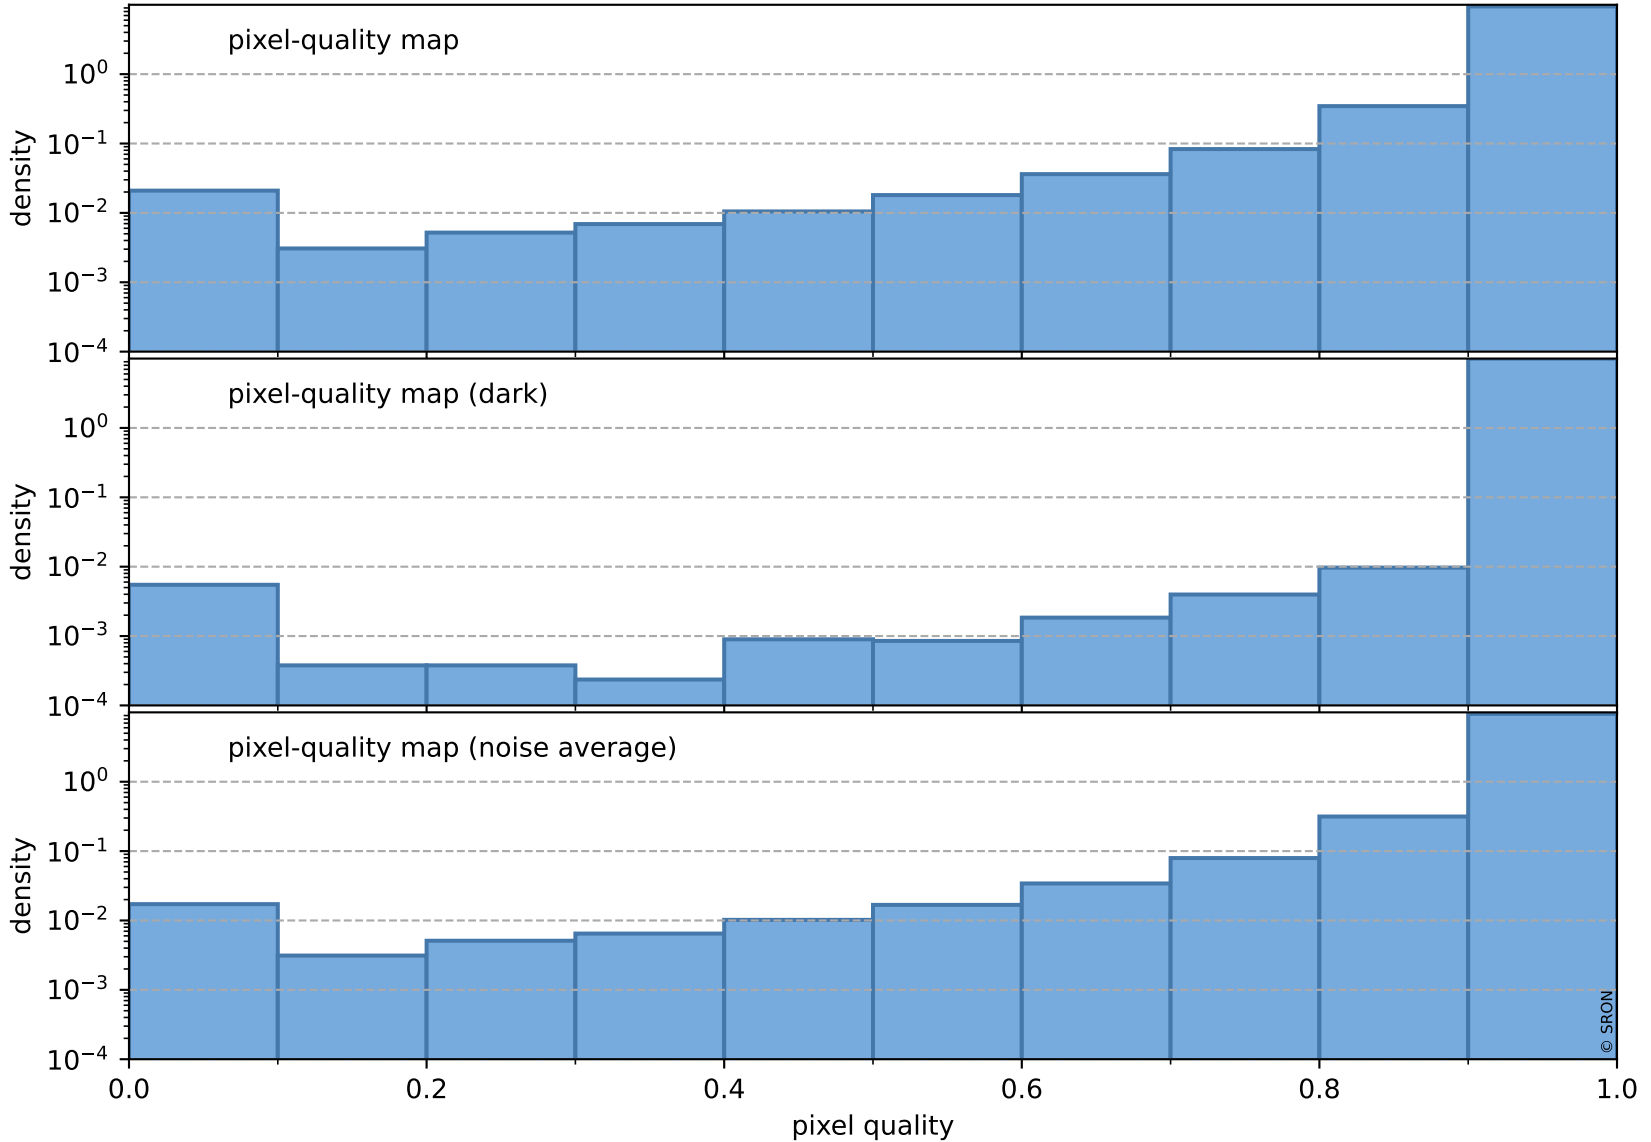

Tropomi SWIR pixel quality (official)

orbits : 19 in [21172, 21217]
coverage : 2021-11-13 / 2021-11-16
created : 2023-08-22T08:28:36

Histograms of pixel-quality