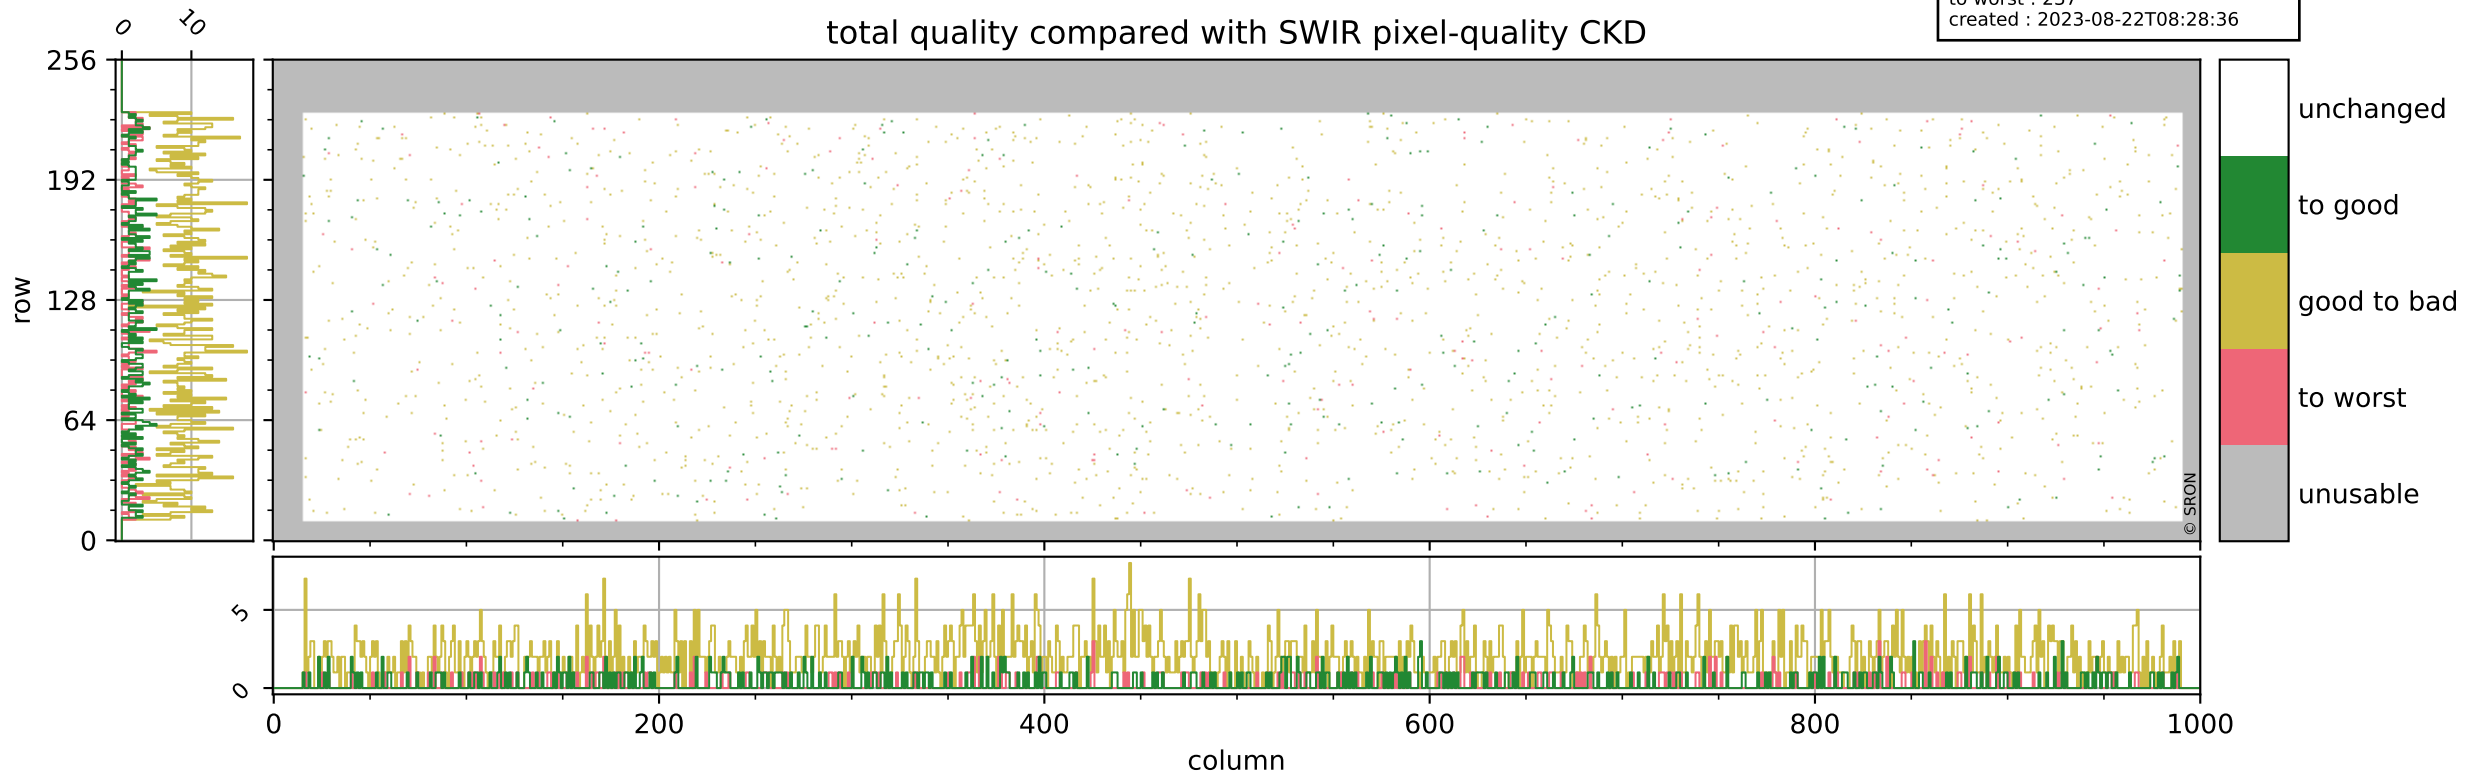

Tropomi SWIR pixel quality (official)

orbits : 19 in [21172, 21217]
coverage : 2021-11-13 / 2021-11-16
to good : 370
good to bad : 1777
to worst : 237
created : 2023-08-22T08:28:36

total quality compared with SWIR pixel-quality CKD