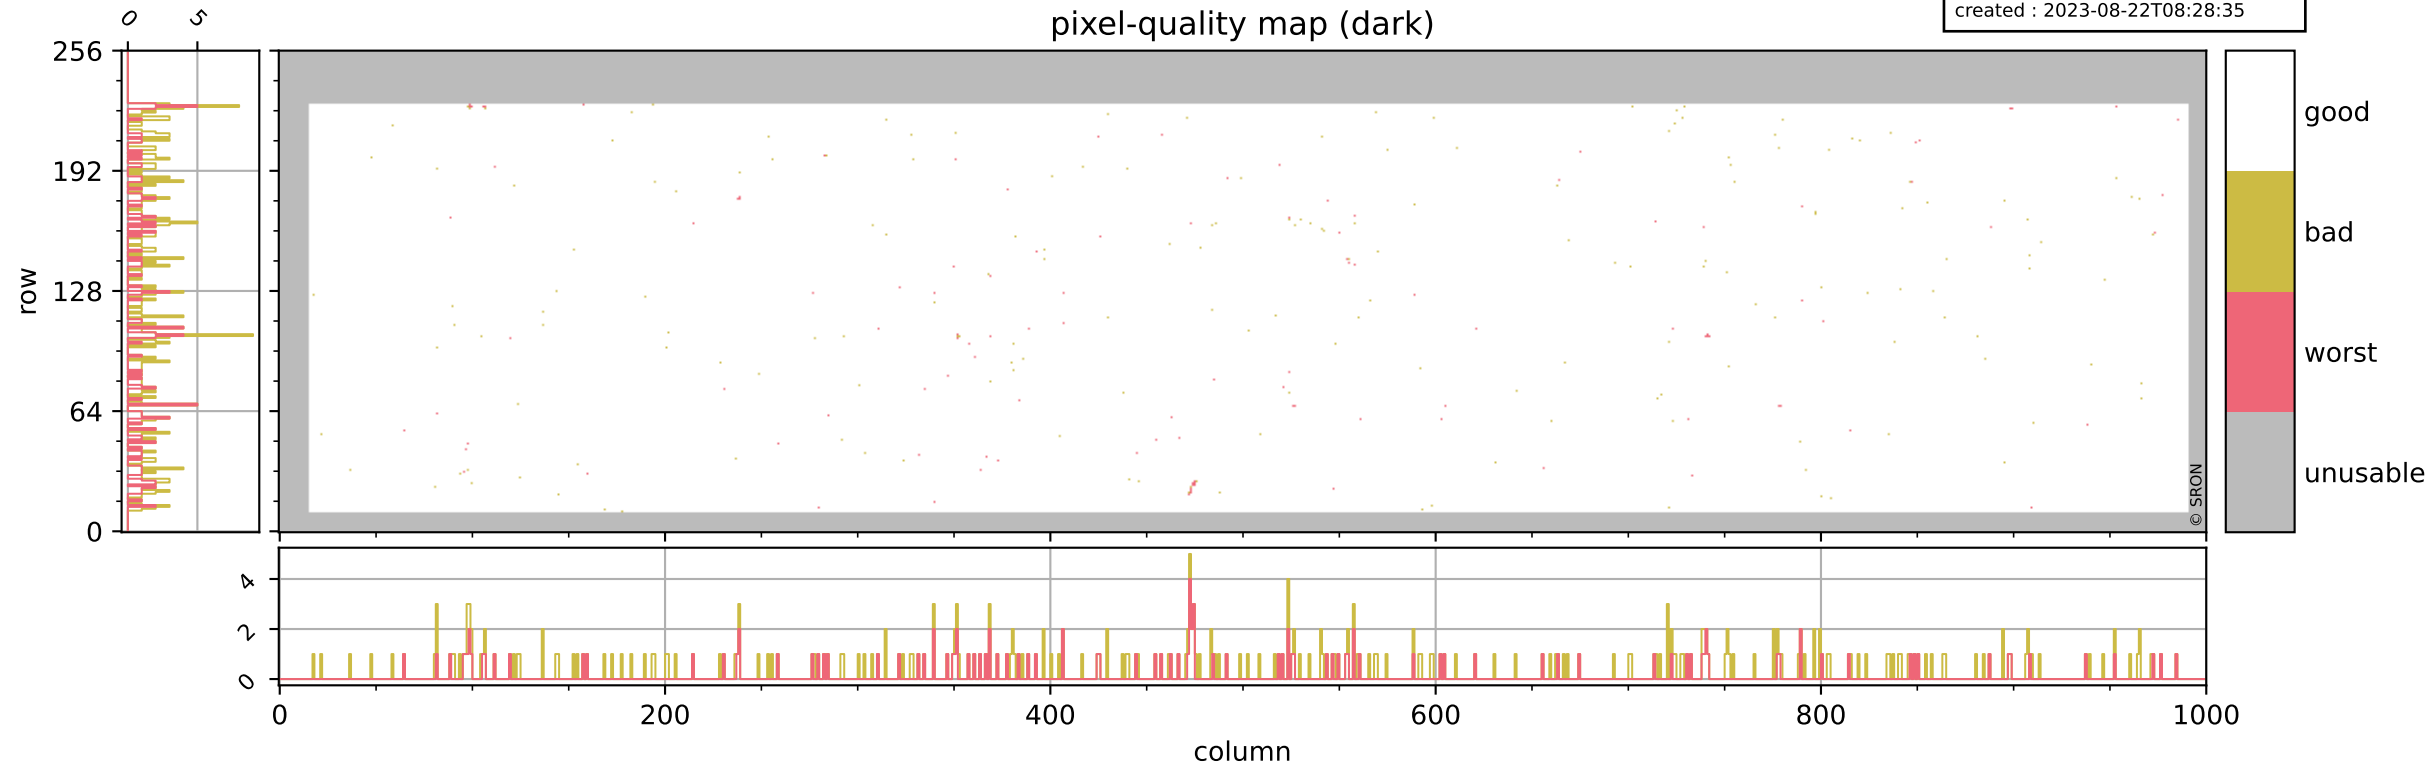

# Tropomi SWIR pixel quality (official)

orbits : 19 in [21172, 21217]  
coverage : 2021-11-13 / 2021-11-16  
bad (quality < 0.8) : 3894  
worst (quality < 0.1) : 443  
created : 2023-08-22T08:28:35

# Tropomi SWIR pixel quality (official)

orbits : 19 in [21172, 21217]  
coverage : 2021-11-13 / 2021-11-16  
bad (quality < 0.8) : 297  
worst (quality < 0.1) : 116  
created : 2023-08-22T08:28:35

## pixel-quality map (dark)