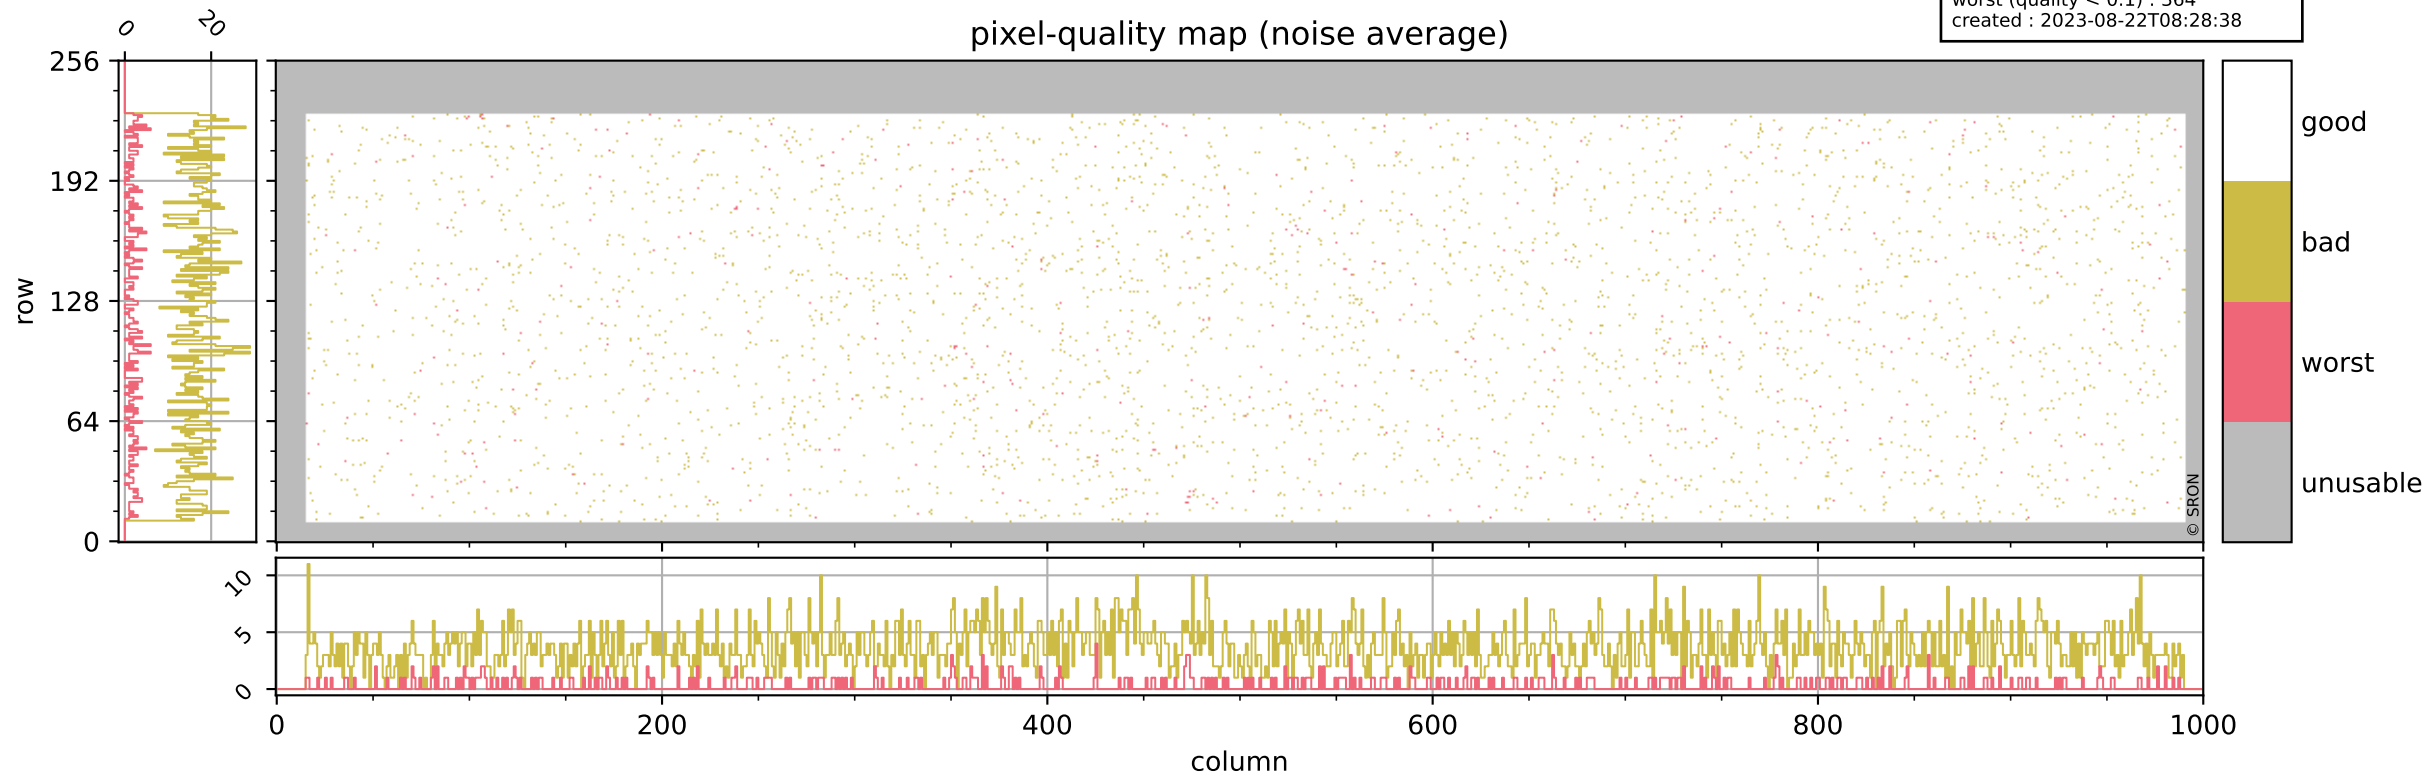

Tropomi SWIR pixel quality (official)

orbits : 18 in [21187, 21232]
coverage : 2021-11-14 / 2021-11-17
bad (quality < 0.8) : 298
worst (quality < 0.1) : 116
created : 2023-08-22T08:28:38

pixel-quality map (dark)

Tropomi SWIR pixel quality (official)

orbits : 18 in [21187, 21232]
coverage : 2021-11-14 / 2021-11-17
bad (quality < 0.8) : 3629
worst (quality < 0.1) : 364
created : 2023-08-22T08:28:38

pixel-quality map (noise average)

Tropomi SWIR pixel quality (official)

orbits : 18 in [21187, 21232]
coverage : 2021-11-14 / 2021-11-17
to good : 366
good to bad : 1756
to worst : 238
created : 2023-08-22T08:28:38

total quality compared with SWIR pixel-quality CKD

Tropomi SWIR pixel quality (official)

orbits : 18 in [21187, 21232]
coverage : 2021-11-14 / 2021-11-17
created : 2023-08-22T08:28:38

Histograms of pixel-quality

Tropomi SWIR pixel quality (official) ground-tracks of Sentinel-5P