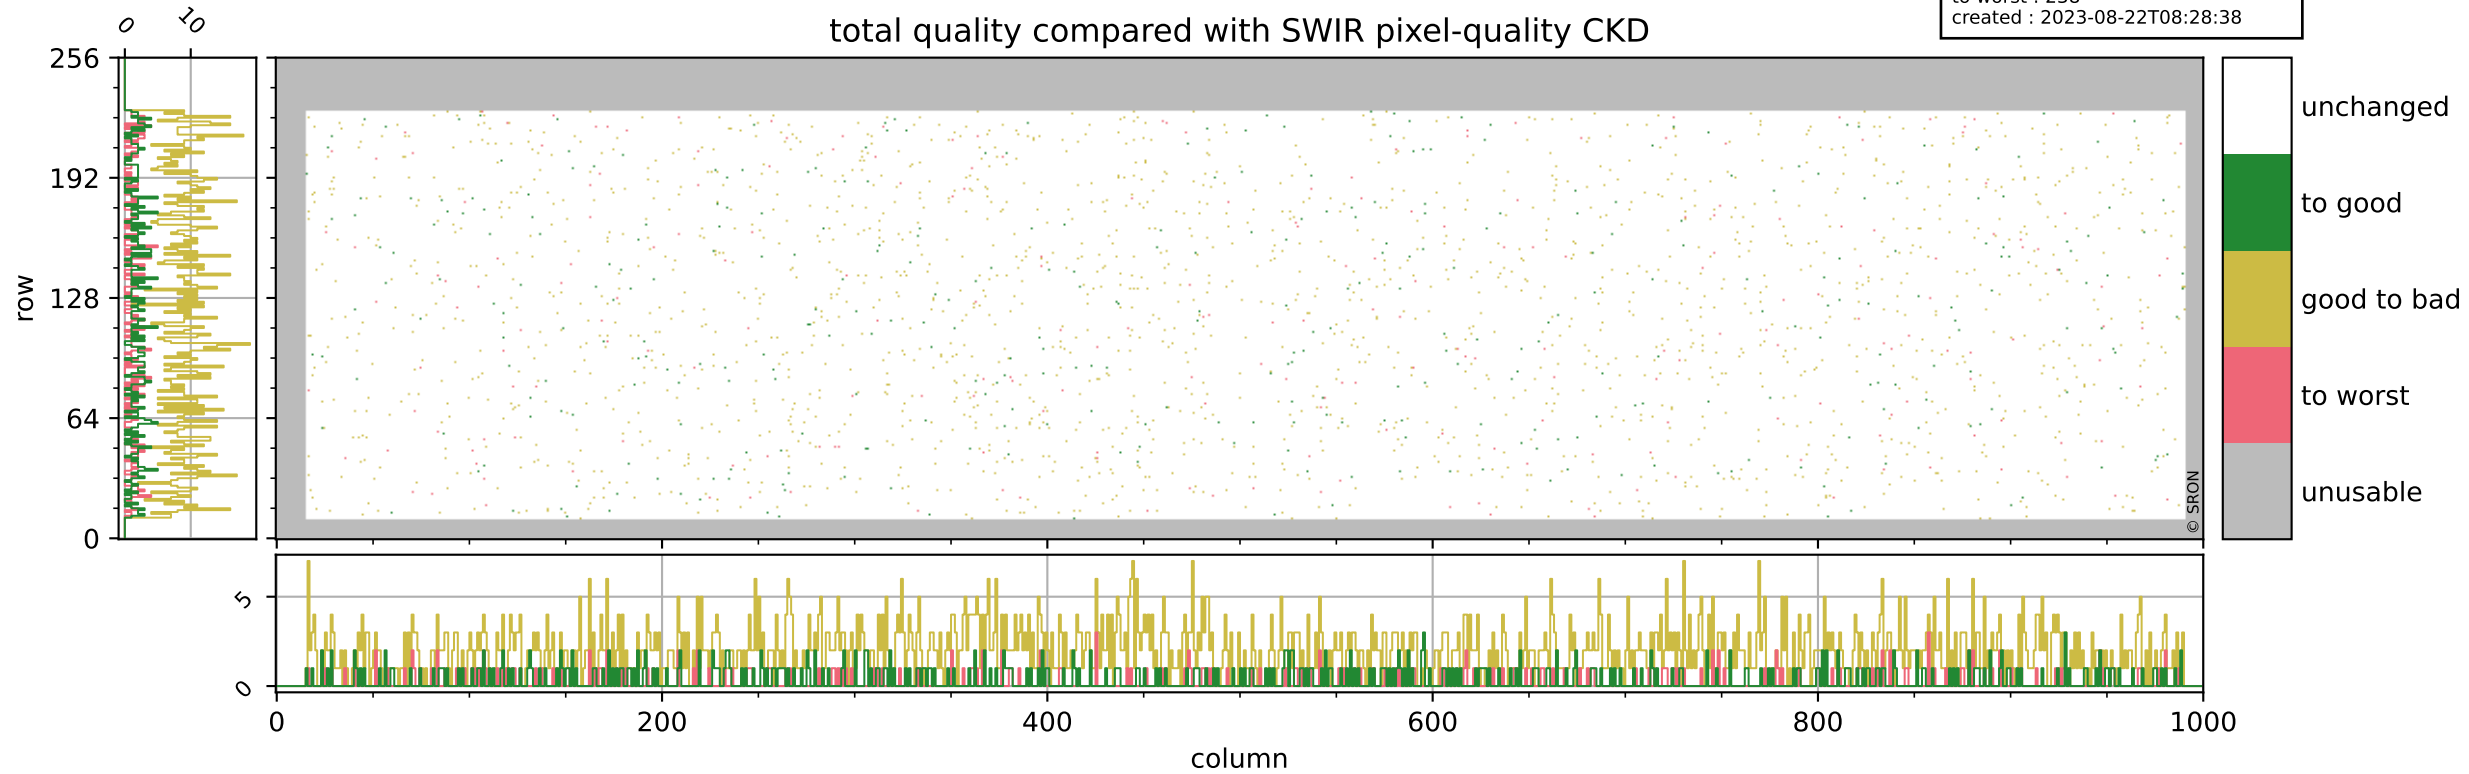

Tropomi SWIR pixel quality (official)

orbits : 18 in [21187, 21232]
coverage : 2021-11-14 / 2021-11-17
bad (quality < 0.8) : 298
worst (quality < 0.1) : 116
created : 2023-08-22T08:28:38

pixel-quality map (dark)

Tropomi SWIR pixel quality (official)

orbits : 18 in [21187, 21232]
coverage : 2021-11-14 / 2021-11-17
bad (quality < 0.8) : 3629
worst (quality < 0.1) : 364
created : 2023-08-22T08:28:38

pixel-quality map (noise average)

Tropomi SWIR pixel quality (official)

orbits : 18 in [21187, 21232]
coverage : 2021-11-14 / 2021-11-17
to good : 366
good to bad : 1756
to worst : 238
created : 2023-08-22T08:28:38

total quality compared with SWIR pixel-quality CKD

Tropomi SWIR pixel quality (official)

orbits : 18 in [21187, 21232]
coverage : 2021-11-14 / 2021-11-17
created : 2023-08-22T08:28:38

Histograms of pixel-quality

Tropomi SWIR pixel quality (official) ground-tracks of Sentinel-5P