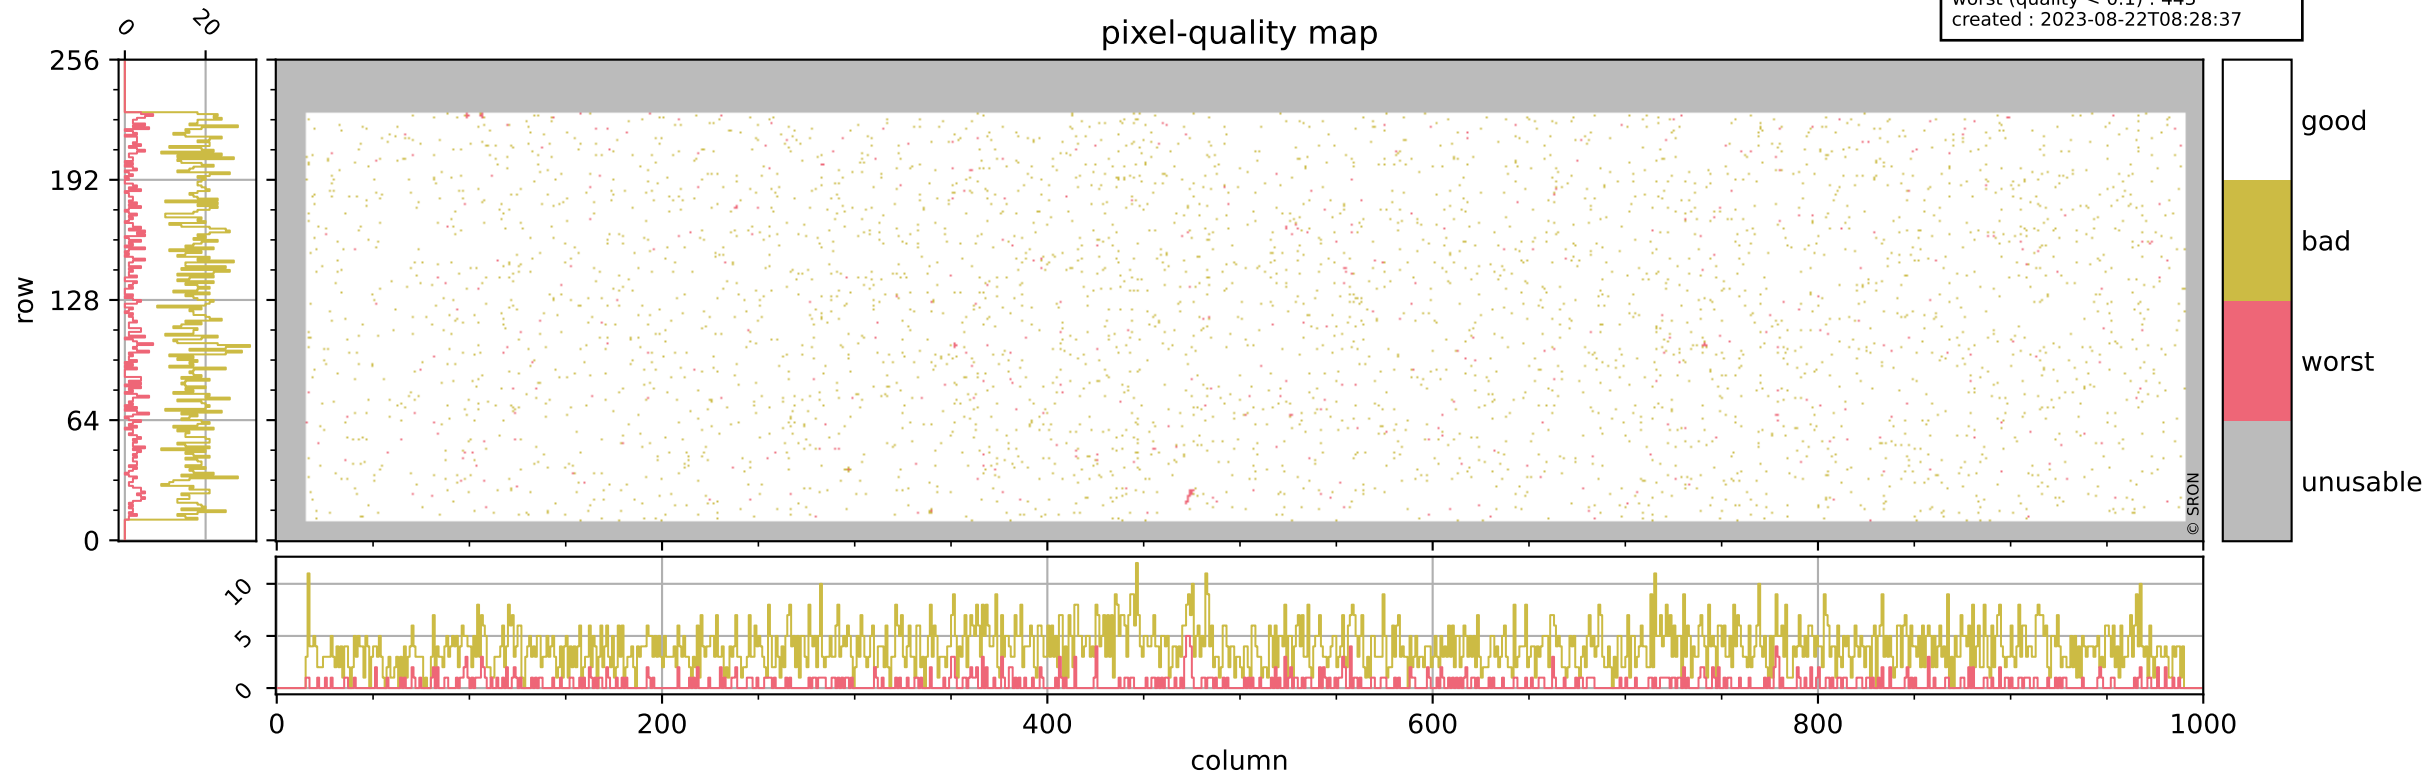

Tropomi SWIR pixel quality (official)

orbits : 18 in [21187, 21232]
coverage : 2021-11-14 / 2021-11-17
bad (quality < 0.8) : 3879
worst (quality < 0.1) : 443
created : 2023-08-22T08:28:37

pixel-quality map

Tropomi SWIR pixel quality (official)

orbits : 18 in [21187, 21232]
coverage : 2021-11-14 / 2021-11-17
bad (quality < 0.8) : 298
worst (quality < 0.1) : 116
created : 2023-08-22T08:28:38

pixel-quality map (dark)

Tropomi SWIR pixel quality (official)

orbits : 18 in [21187, 21232]
coverage : 2021-11-14 / 2021-11-17
bad (quality < 0.8) : 3629
worst (quality < 0.1) : 364
created : 2023-08-22T08:28:38

pixel-quality map (noise average)

Tropomi SWIR pixel quality (official)

orbits : 18 in [21187, 21232]
coverage : 2021-11-14 / 2021-11-17
created : 2023-08-22T08:28:38

Histograms of pixel-quality

Tropomi SWIR pixel quality (official) ground-tracks of Sentinel-5P