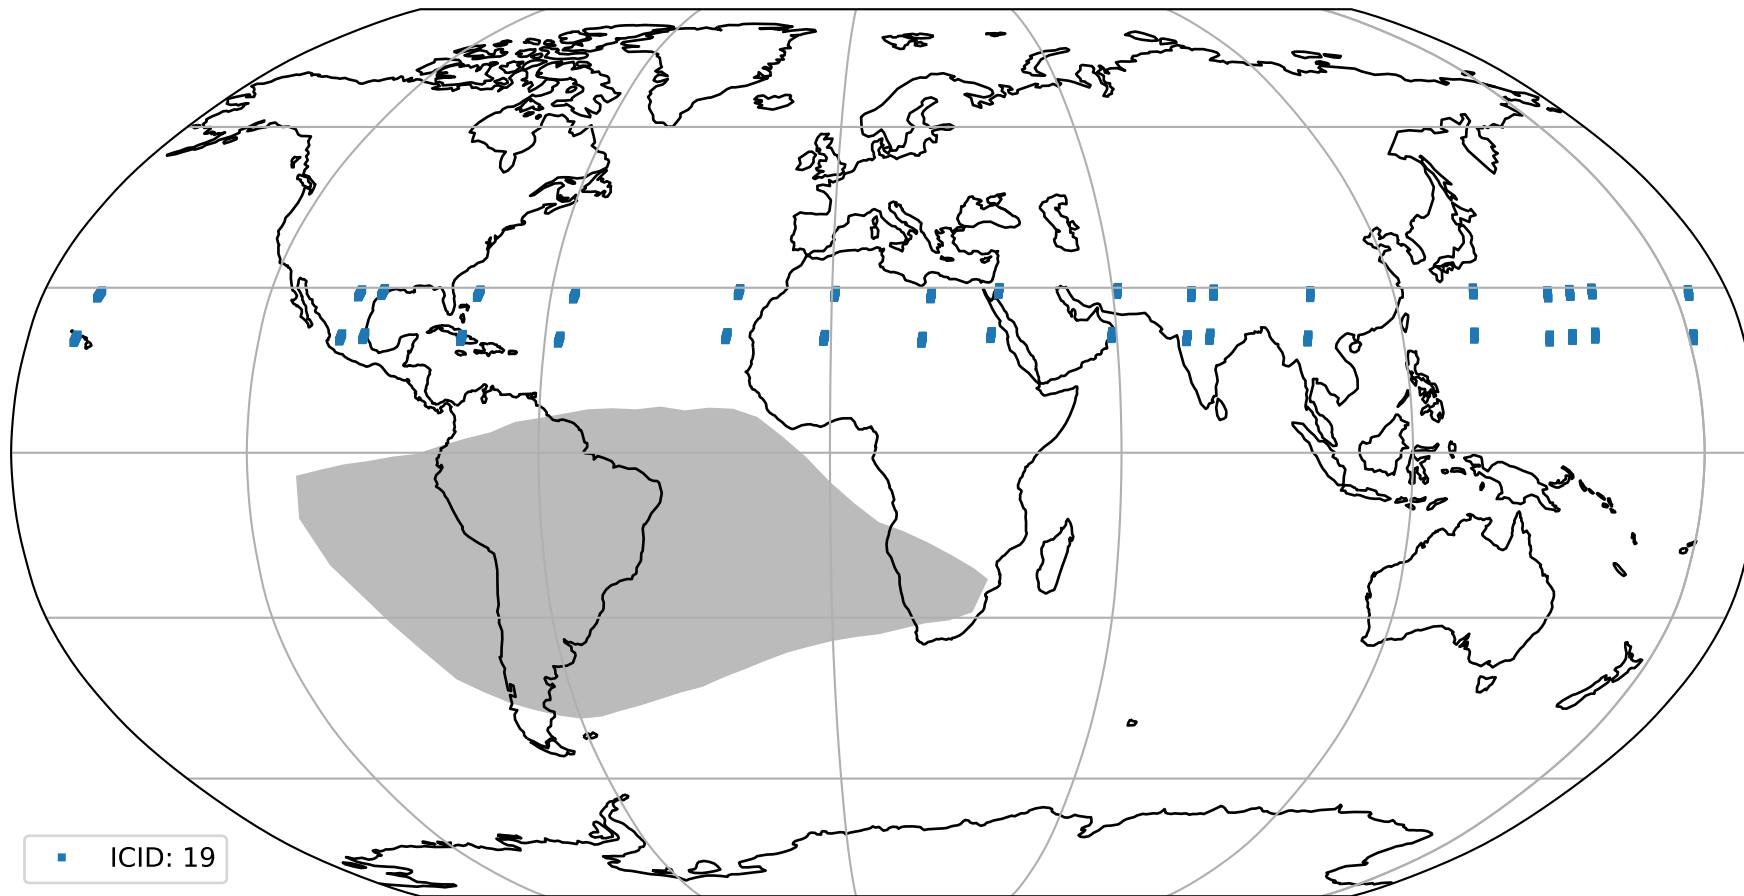

Tropomi SWIR pixel quality (official)

orbits : 18 in [21187, 21232]
coverage : 2021-11-14 / 2021-11-17
to good : 366
good to bad : 1756
to worst : 238
created : 2023-08-22T08:28:38

total quality compared with SWIR pixel-quality CKD

Tropomi SWIR pixel quality (official)

orbits : 18 in [21187, 21232]
coverage : 2021-11-14 / 2021-11-17
created : 2023-08-22T08:28:38

Histograms of pixel-quality

Tropomi SWIR pixel quality (official) ground-tracks of Sentinel-5P

orbits : 18 in [21187, 21232]
coverage : 2021-11-14 / 2021-11-17
created : 2023-08-22T08:28:39

Tropomi SWIR pixel quality (official)

orbits : [2827, 21232]
coverage : 2018-04-30 / 2021-11-17
created : 2023-08-22T08:28:39