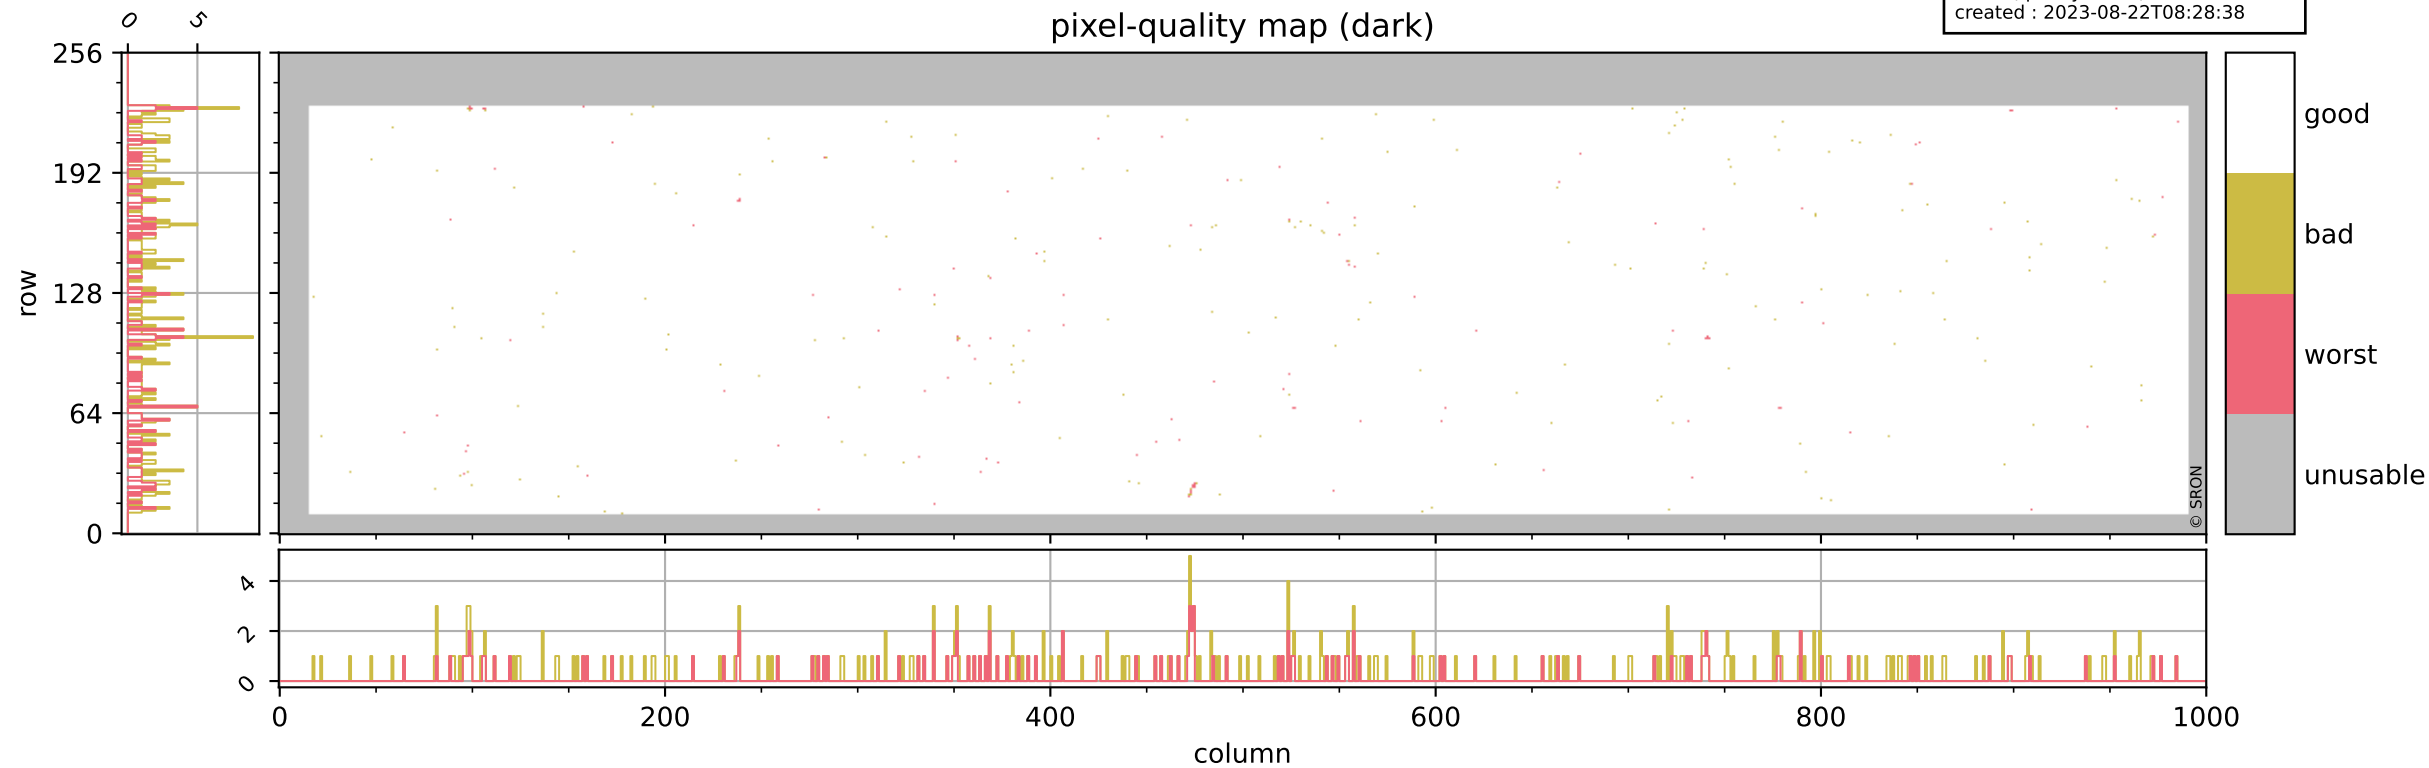

Tropomi SWIR pixel quality (official)

orbits : 18 in [21187, 21232]
coverage : 2021-11-14 / 2021-11-17
bad (quality < 0.8) : 3879
worst (quality < 0.1) : 443
created : 2023-08-22T08:28:37

pixel-quality map

Tropomi SWIR pixel quality (official)

orbits : 18 in [21187, 21232]
coverage : 2021-11-14 / 2021-11-17
bad (quality < 0.8) : 298
worst (quality < 0.1) : 116
created : 2023-08-22T08:28:38

pixel-quality map (dark)

Tropomi SWIR pixel quality (official)

orbits : 18 in [21187, 21232]
coverage : 2021-11-14 / 2021-11-17
bad (quality < 0.8) : 3629
worst (quality < 0.1) : 364
created : 2023-08-22T08:28:38

pixel-quality map (noise average)

Tropomi SWIR pixel quality (official)

orbits : 18 in [21187, 21232]
coverage : 2021-11-14 / 2021-11-17
created : 2023-08-22T08:28:38

Histograms of pixel-quality

Tropomi SWIR pixel quality (official) ground-tracks of Sentinel-5P