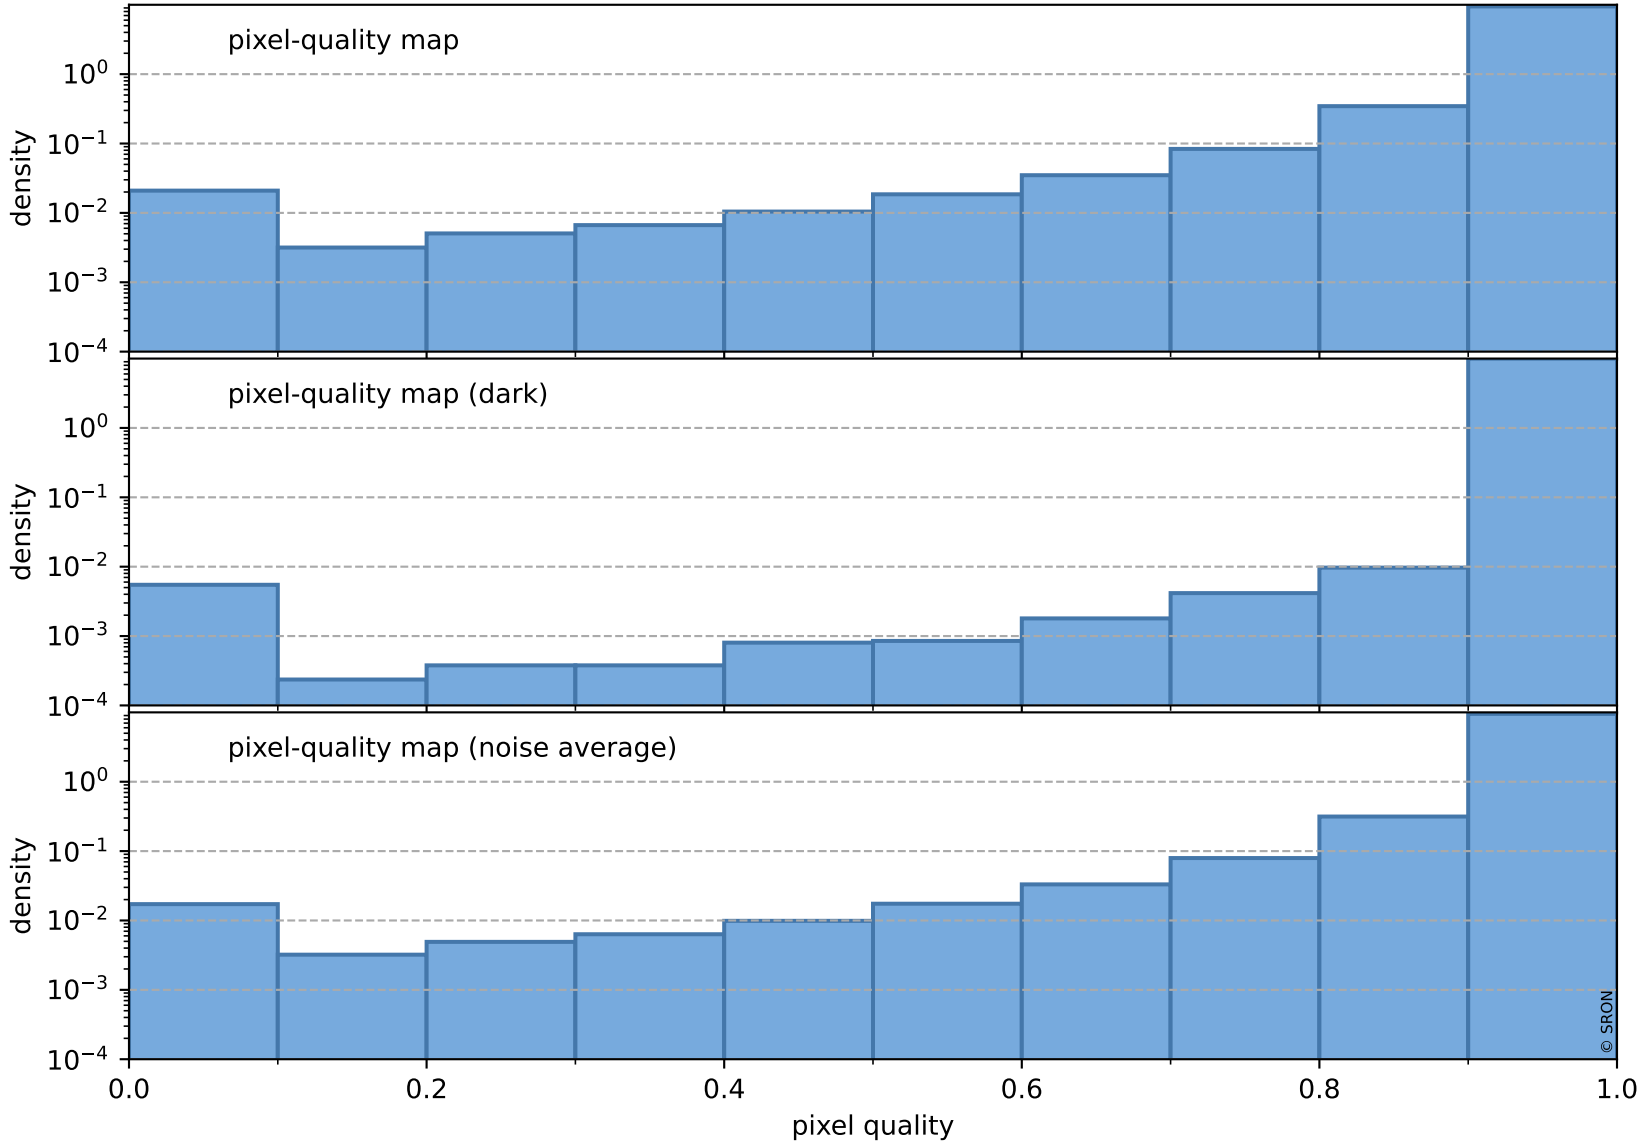

Tropomi SWIR pixel quality (official)

orbits : 18 in [21187, 21232]
coverage : 2021-11-14 / 2021-11-17
to good : 366
good to bad : 1756
to worst : 238
created : 2023-08-22T08:28:38

total quality compared with SWIR pixel-quality CKD

Tropomi SWIR pixel quality (official)

orbits : 18 in [21187, 21232]
coverage : 2021-11-14 / 2021-11-17
created : 2023-08-22T08:28:38

Histograms of pixel-quality

Tropomi SWIR pixel quality (official) ground-tracks of Sentinel-5P

orbits : 18 in [21187, 21232]
coverage : 2021-11-14 / 2021-11-17
created : 2023-08-22T08:28:39

Tropomi SWIR pixel quality (official)

orbits : [2827, 21232]
coverage : 2018-04-30 / 2021-11-17
created : 2023-08-22T08:28:39