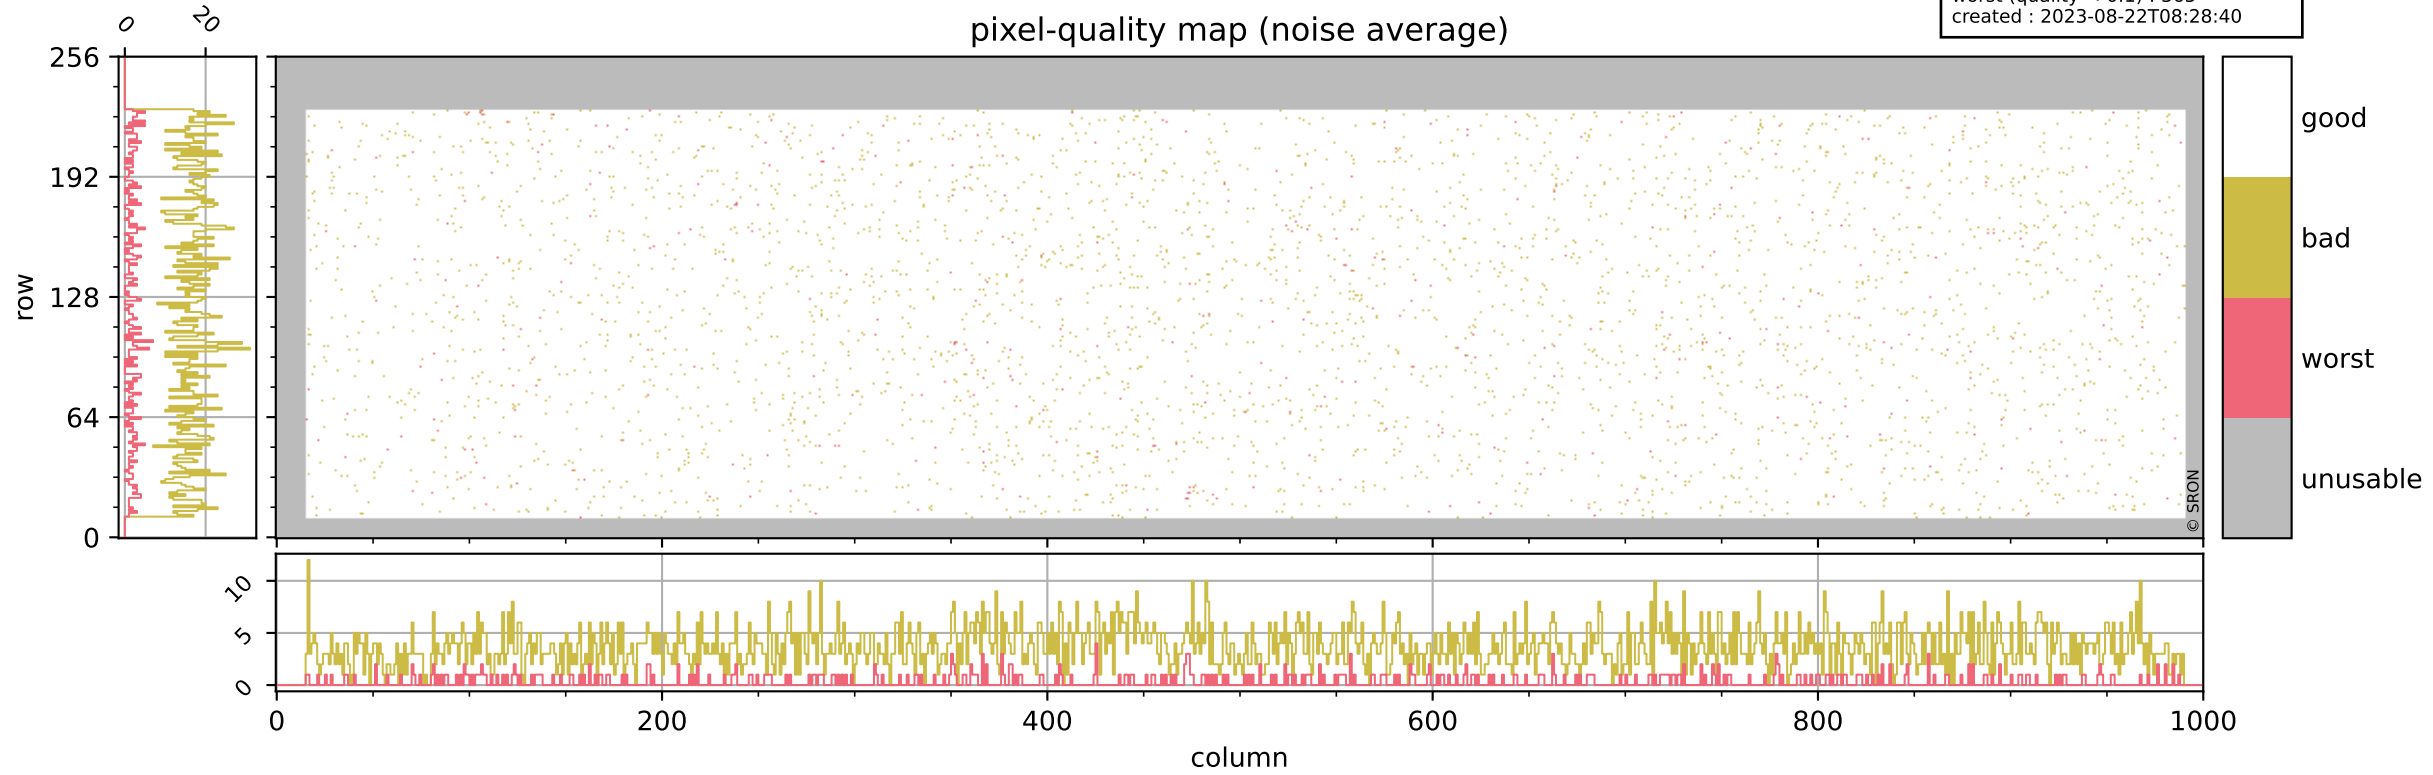

Tropomi SWIR pixel quality (official)

orbits : 19 in [21202, 21247]
coverage : 2021-11-16 / 2021-11-18
bad (quality < 0.8) : 296
worst (quality < 0.1) : 116
created : 2023-08-22T08:28:40

pixel-quality map (dark)

Tropomi SWIR pixel quality (official)

orbits : 19 in [21202, 21247]
coverage : 2021-11-16 / 2021-11-18
bad (quality < 0.8) : 3617
worst (quality < 0.1) : 365
created : 2023-08-22T08:28:40

pixel-quality map (noise average)

Tropomi SWIR pixel quality (official)

orbits : 19 in [21202, 21247]
coverage : 2021-11-16 / 2021-11-18
to good : 370
good to bad : 1741
to worst : 239
created : 2023-08-22T08:28:40

total quality compared with SWIR pixel-quality CKD

Tropomi SWIR pixel quality (official)

orbits : 19 in [21202, 21247]
coverage : 2021-11-16 / 2021-11-18
created : 2023-08-22T08:28:41

Histograms of pixel-quality

Tropomi SWIR pixel quality (official) ground-tracks of Sentinel-5P