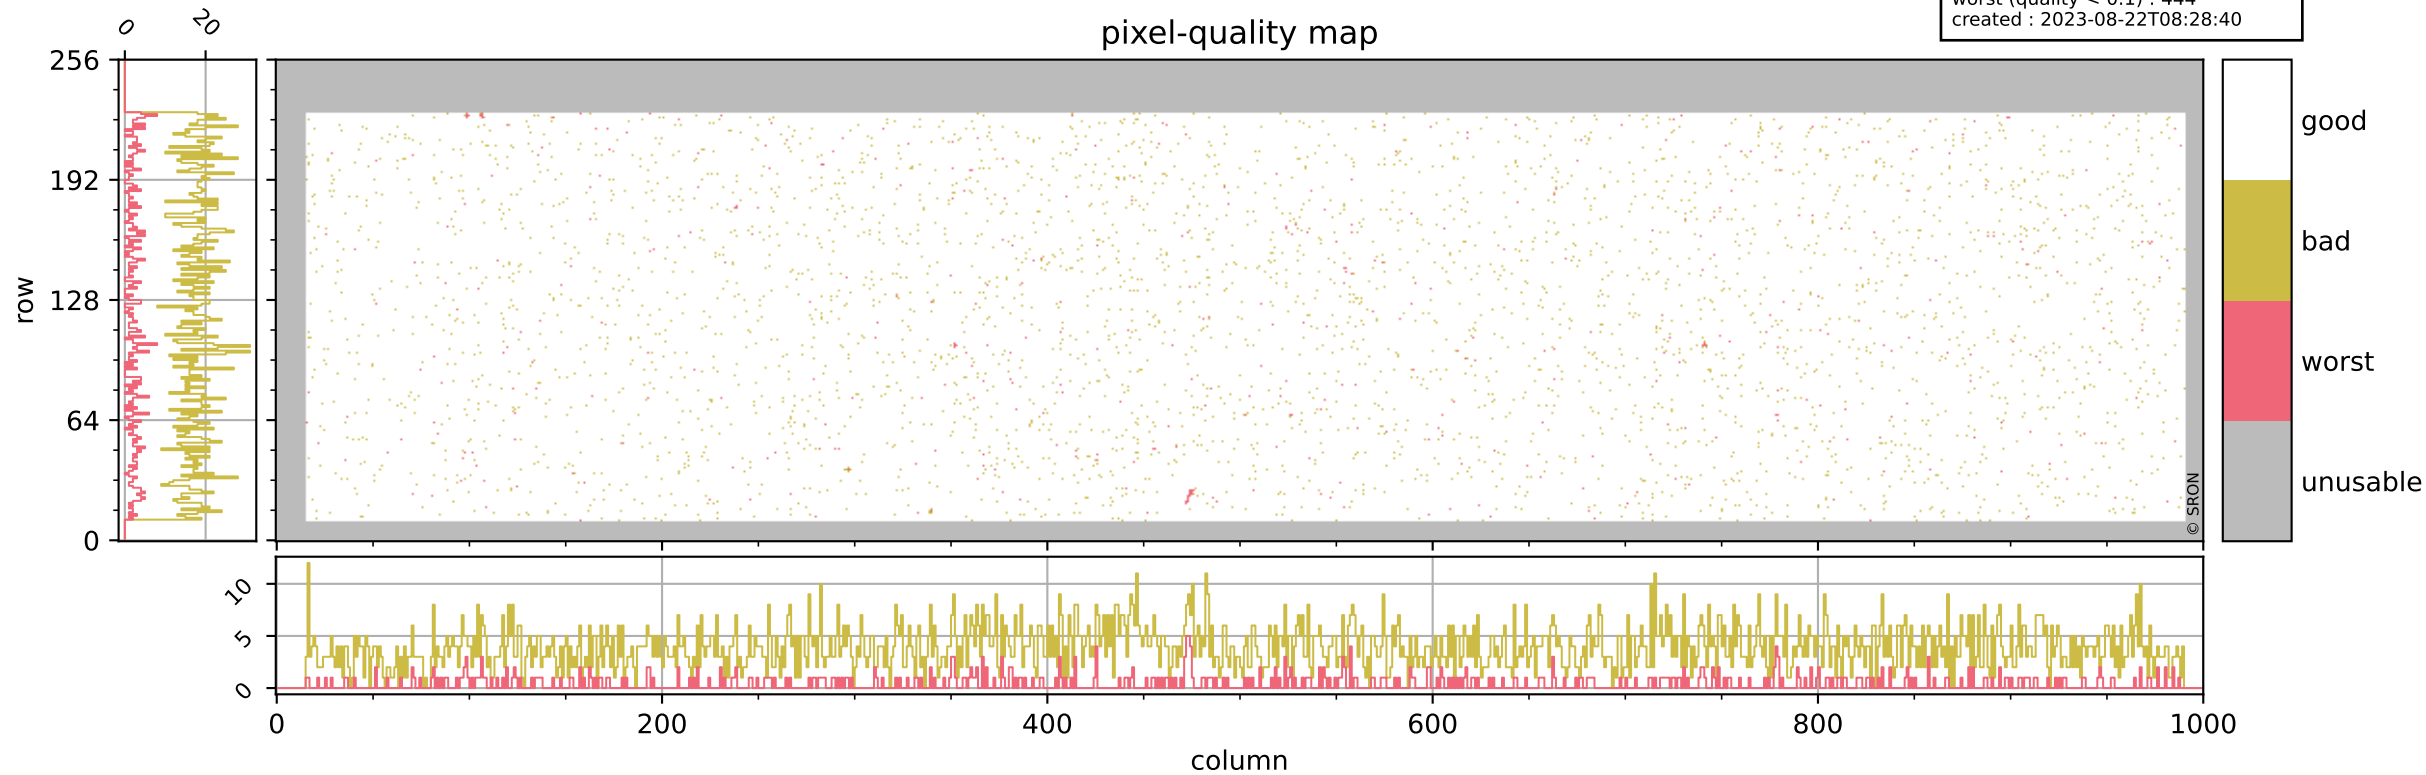

Tropomi SWIR pixel quality (official)

orbits : 19 in [21202, 21247]
coverage : 2021-11-16 / 2021-11-18
bad (quality < 0.8) : 3862
worst (quality < 0.1) : 444
created : 2023-08-22T08:28:40

pixel-quality map

Tropomi SWIR pixel quality (official)

orbits : 19 in [21202, 21247]
coverage : 2021-11-16 / 2021-11-18
bad (quality < 0.8) : 296
worst (quality < 0.1) : 116
created : 2023-08-22T08:28:40

pixel-quality map (dark)

Tropomi SWIR pixel quality (official)

orbits : 19 in [21202, 21247]
coverage : 2021-11-16 / 2021-11-18
bad (quality < 0.8) : 3617
worst (quality < 0.1) : 365
created : 2023-08-22T08:28:40

pixel-quality map (noise average)

Tropomi SWIR pixel quality (official)

orbits : 19 in [21202, 21247]
coverage : 2021-11-16 / 2021-11-18
created : 2023-08-22T08:28:41

Histograms of pixel-quality

Tropomi SWIR pixel quality (official) ground-tracks of Sentinel-5P