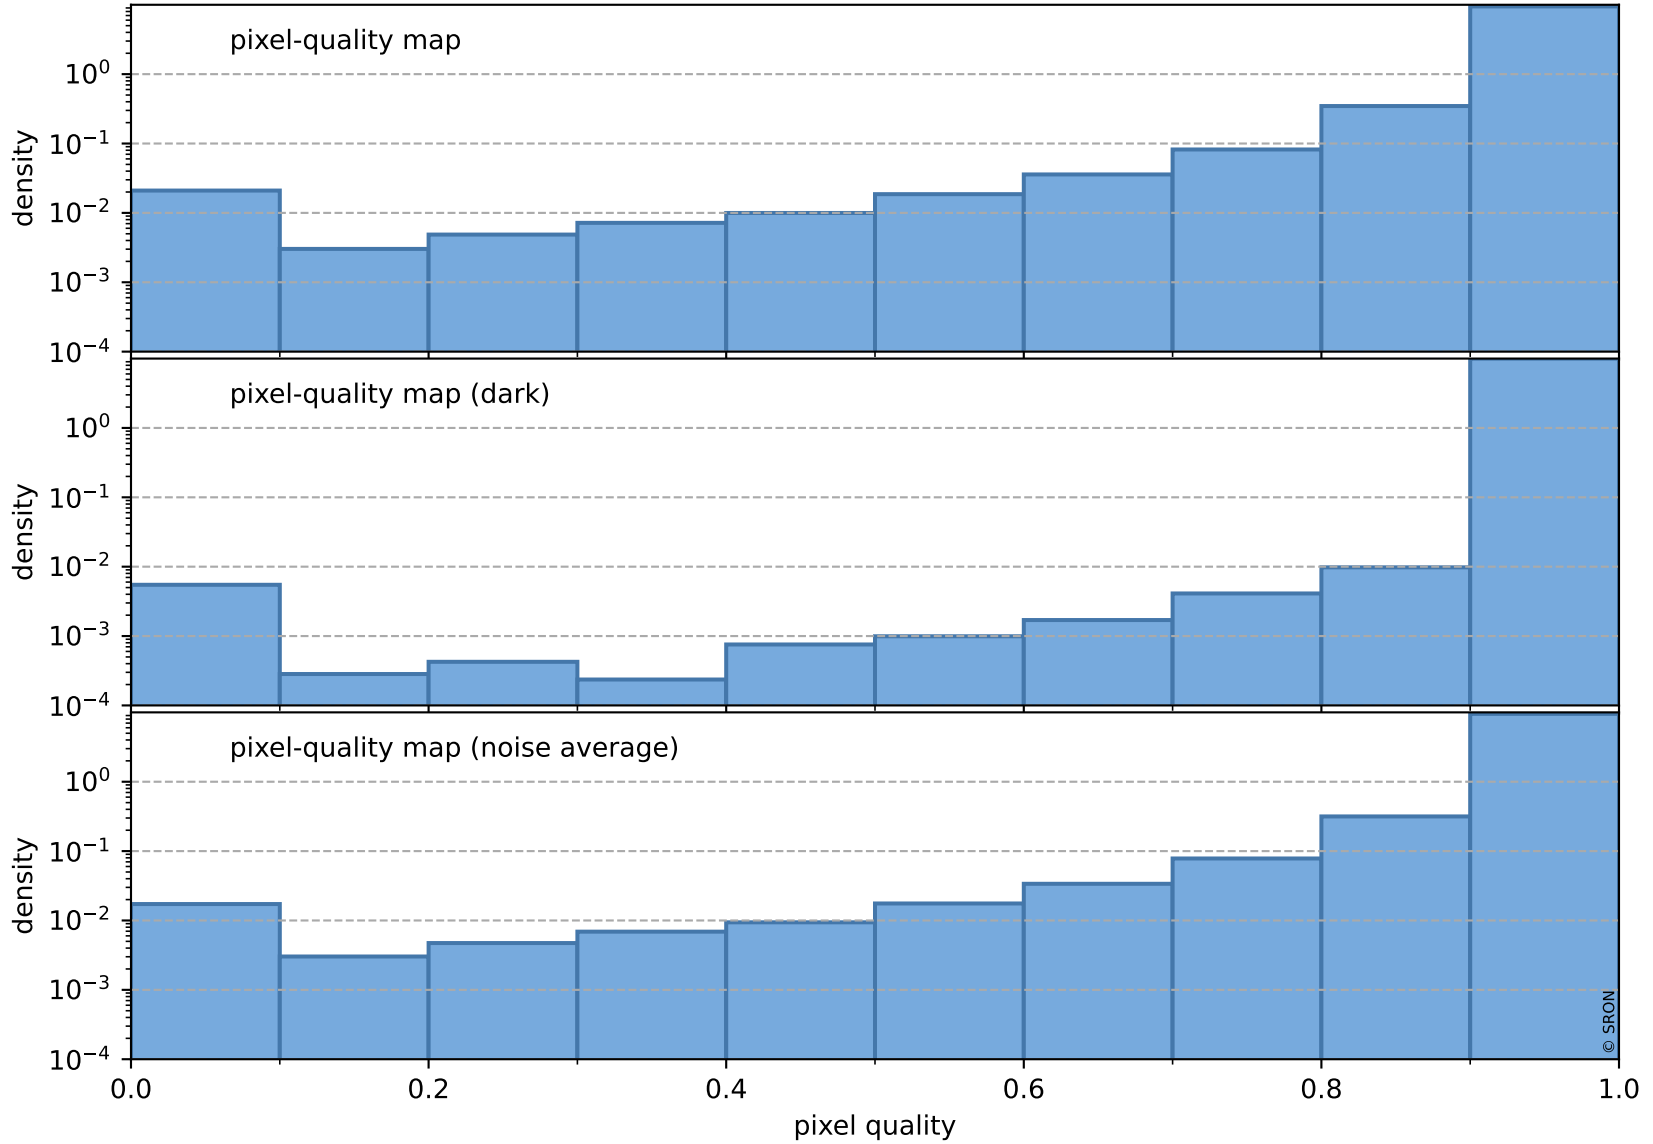

Tropomi SWIR pixel quality (official)

orbits : 19 in [21202, 21247]
coverage : 2021-11-16 / 2021-11-18
to good : 370
good to bad : 1741
to worst : 239
created : 2023-08-22T08:28:40

total quality compared with SWIR pixel-quality CKD

Tropomi SWIR pixel quality (official)

orbits : 19 in [21202, 21247]
coverage : 2021-11-16 / 2021-11-18
created : 2023-08-22T08:28:41

Histograms of pixel-quality

Tropomi SWIR pixel quality (official) ground-tracks of Sentinel-5P

orbits : 19 in [21202, 21247]
coverage : 2021-11-16 / 2021-11-18
created : 2023-08-22T08:28:41

Tropomi SWIR pixel quality (official)

orbits : [2827, 21247]
coverage : 2018-04-30 / 2021-11-18
created : 2023-08-22T08:28:41