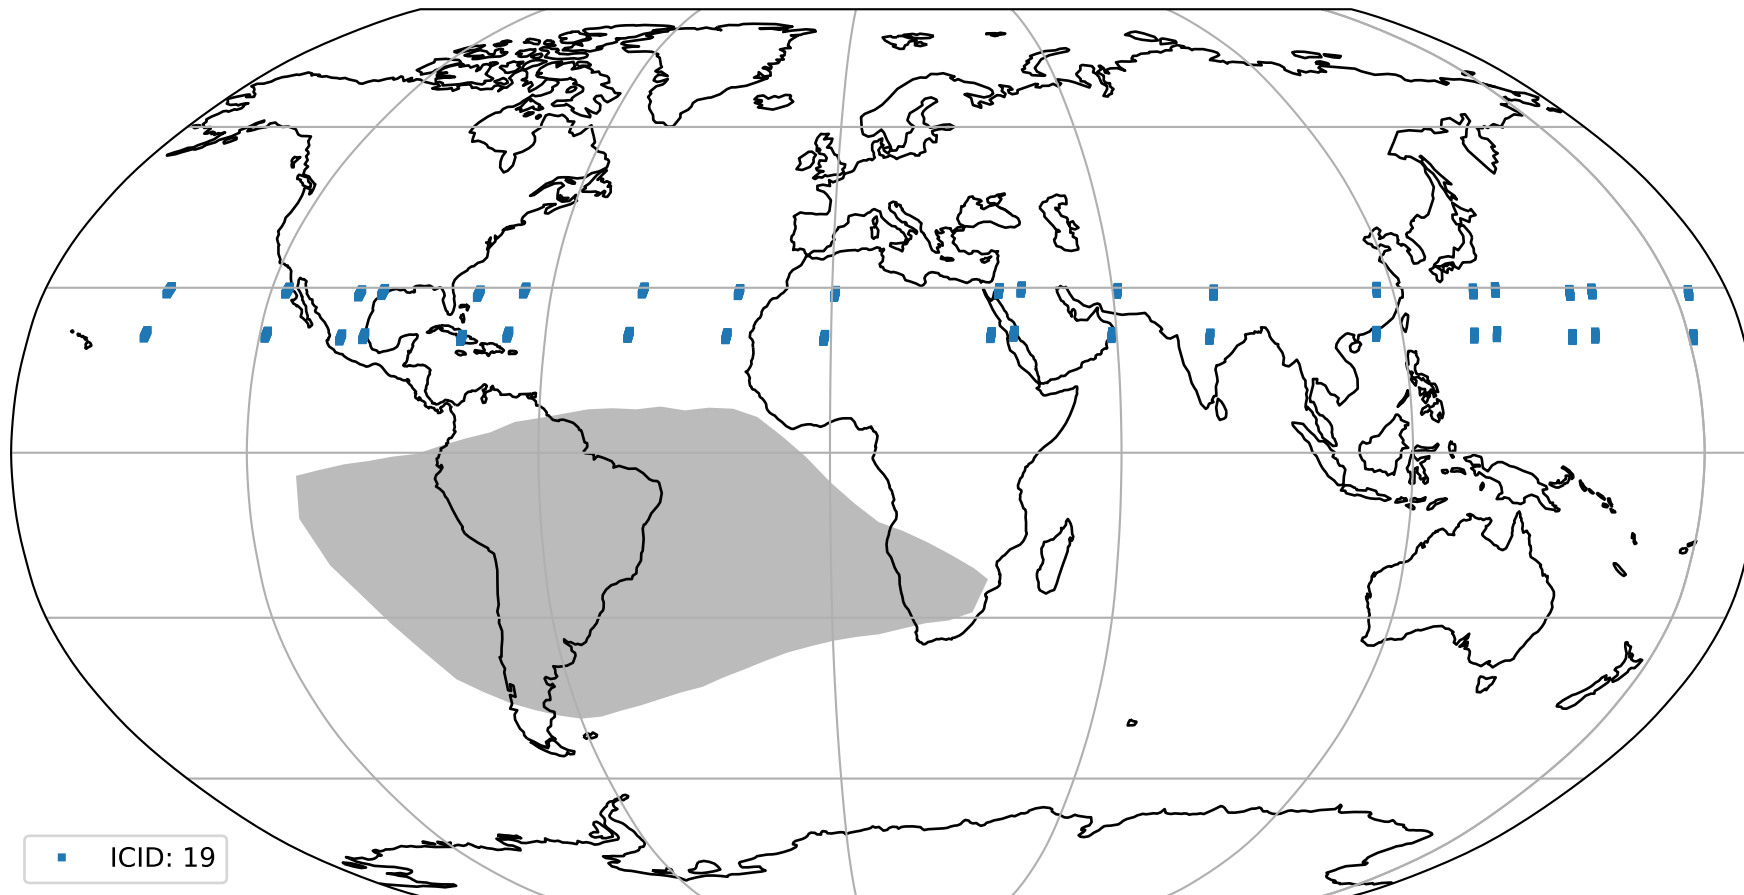

Tropomi SWIR pixel quality (official)

orbits : 19 in [21202, 21247]
coverage : 2021-11-16 / 2021-11-18
to good : 370
good to bad : 1741
to worst : 239
created : 2023-08-22T08:28:40

total quality compared with SWIR pixel-quality CKD

Tropomi SWIR pixel quality (official)

orbits : 19 in [21202, 21247]
coverage : 2021-11-16 / 2021-11-18
created : 2023-08-22T08:28:41

Histograms of pixel-quality

Tropomi SWIR pixel quality (official) ground-tracks of Sentinel-5P

orbits : 19 in [21202, 21247]
coverage : 2021-11-16 / 2021-11-18
created : 2023-08-22T08:28:41

Tropomi SWIR pixel quality (official)

orbits : [2827, 21247]
coverage : 2018-04-30 / 2021-11-18
created : 2023-08-22T08:28:41