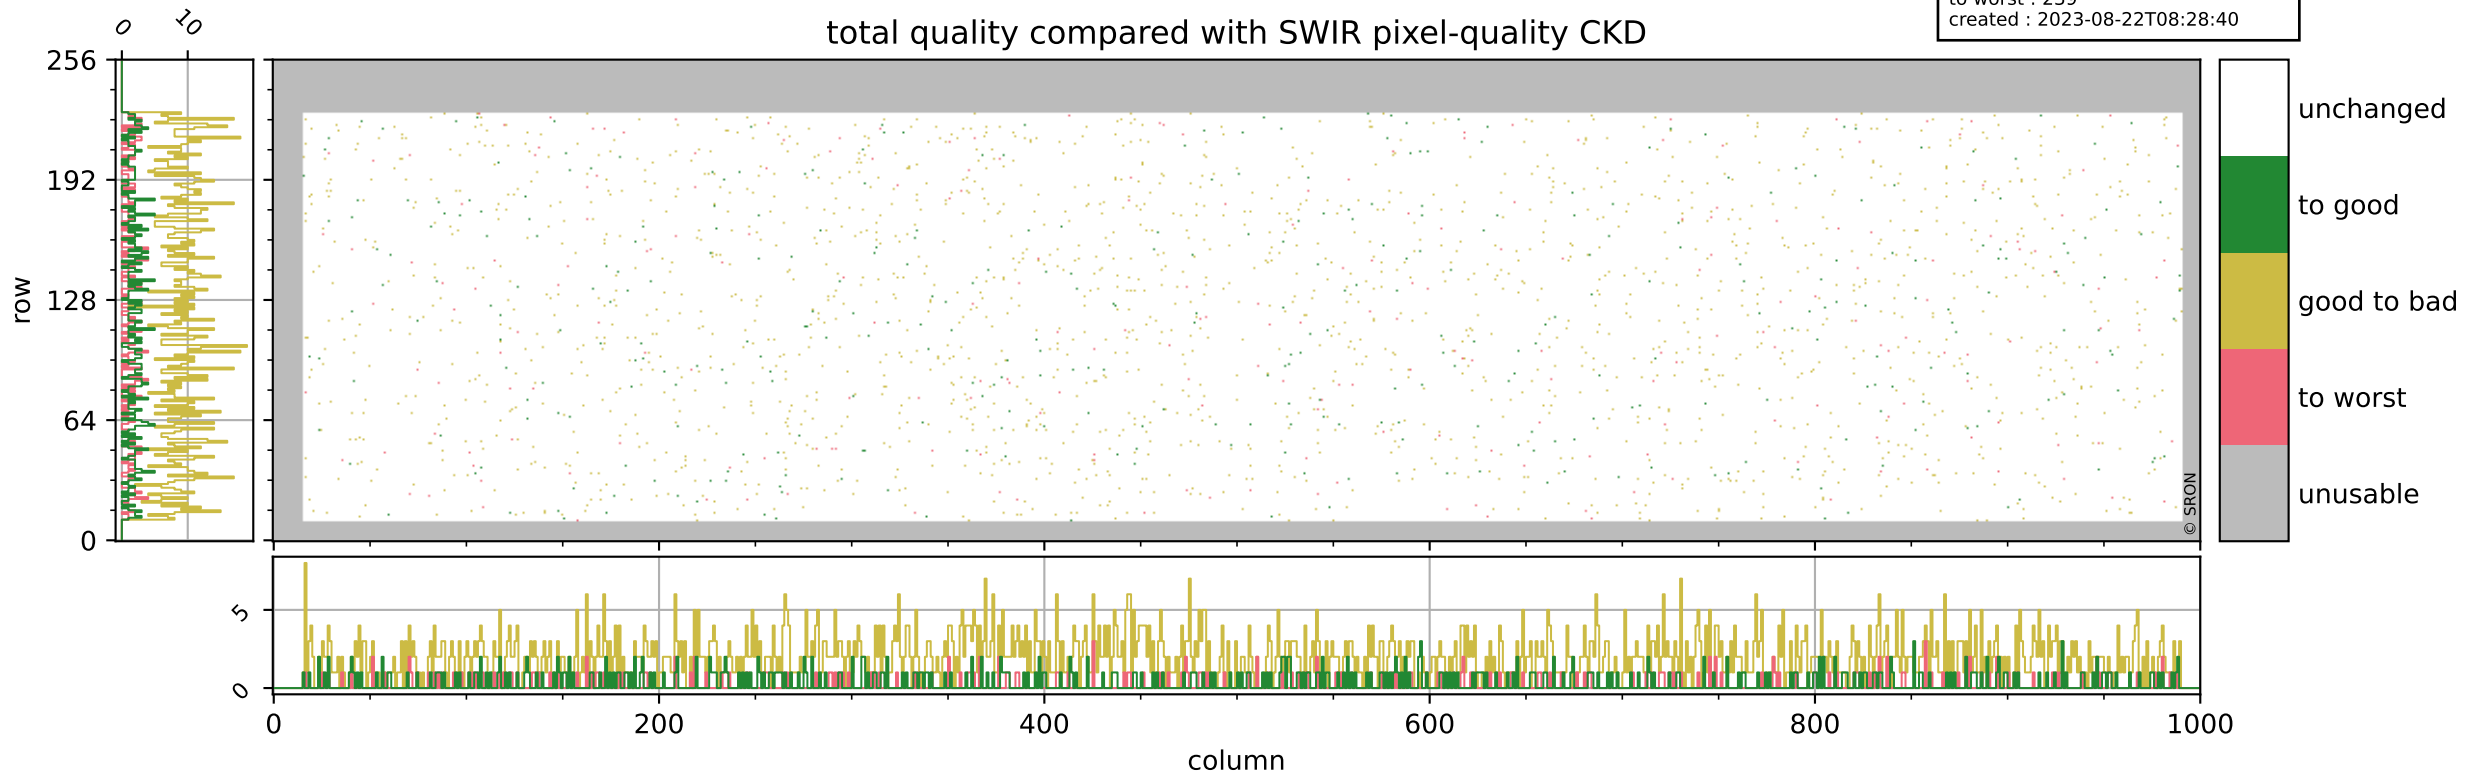

Tropomi SWIR pixel quality (official)

orbits : 19 in [21202, 21247]
coverage : 2021-11-16 / 2021-11-18
bad (quality < 0.8) : 296
worst (quality < 0.1) : 116
created : 2023-08-22T08:28:40

pixel-quality map (dark)

Tropomi SWIR pixel quality (official)

orbits : 19 in [21202, 21247]
coverage : 2021-11-16 / 2021-11-18
bad (quality < 0.8) : 3617
worst (quality < 0.1) : 365
created : 2023-08-22T08:28:40

pixel-quality map (noise average)

Tropomi SWIR pixel quality (official)

orbits : 19 in [21202, 21247]
coverage : 2021-11-16 / 2021-11-18
to good : 370
good to bad : 1741
to worst : 239
created : 2023-08-22T08:28:40

total quality compared with SWIR pixel-quality CKD

Tropomi SWIR pixel quality (official)

orbits : 19 in [21202, 21247]
coverage : 2021-11-16 / 2021-11-18
created : 2023-08-22T08:28:41

Histograms of pixel-quality

Tropomi SWIR pixel quality (official) ground-tracks of Sentinel-5P