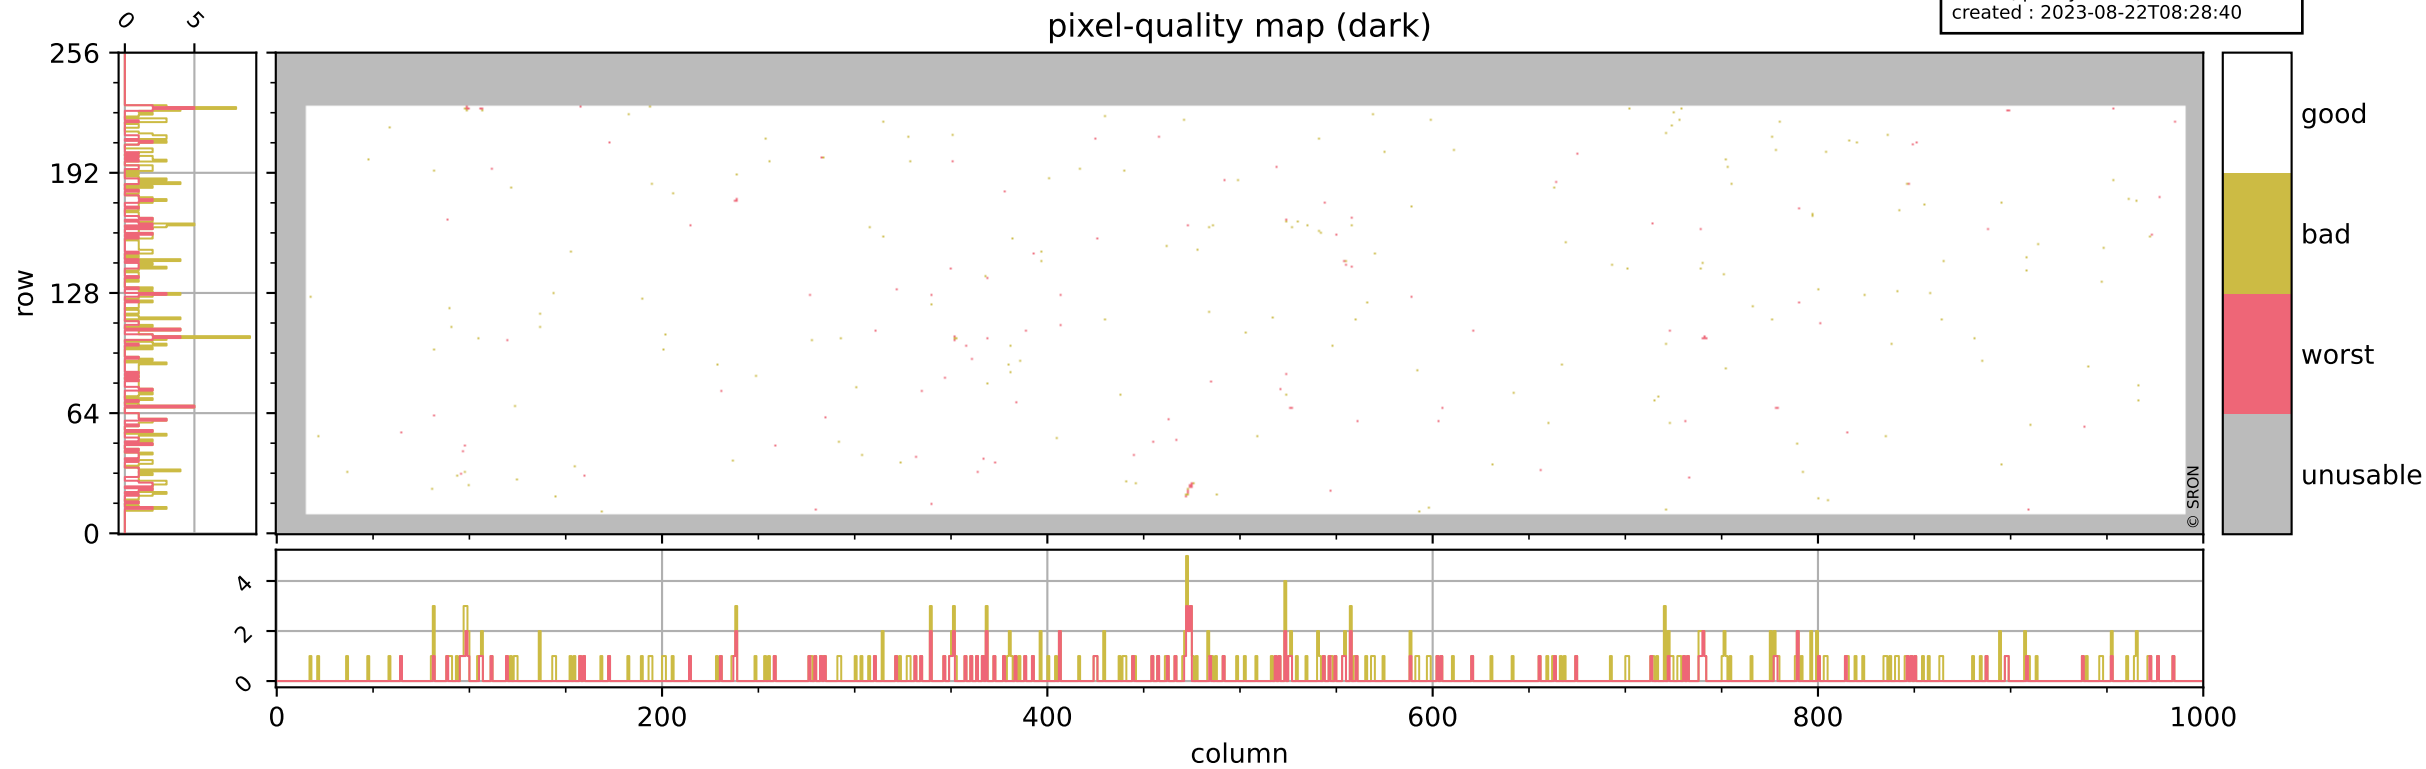

Tropomi SWIR pixel quality (official)

orbits : 19 in [21202, 21247]
coverage : 2021-11-16 / 2021-11-18
bad (quality < 0.8) : 3862
worst (quality < 0.1) : 444
created : 2023-08-22T08:28:40

pixel-quality map

Tropomi SWIR pixel quality (official)

orbits : 19 in [21202, 21247]
coverage : 2021-11-16 / 2021-11-18
bad (quality < 0.8) : 296
worst (quality < 0.1) : 116
created : 2023-08-22T08:28:40

pixel-quality map (dark)

Tropomi SWIR pixel quality (official)

orbits : 19 in [21202, 21247]
coverage : 2021-11-16 / 2021-11-18
bad (quality < 0.8) : 3617
worst (quality < 0.1) : 365
created : 2023-08-22T08:28:40

pixel-quality map (noise average)

Tropomi SWIR pixel quality (official)

orbits : 19 in [21202, 21247]
coverage : 2021-11-16 / 2021-11-18
to good : 370
good to bad : 1741
to worst : 239
created : 2023-08-22T08:28:40

total quality compared with SWIR pixel-quality CKD