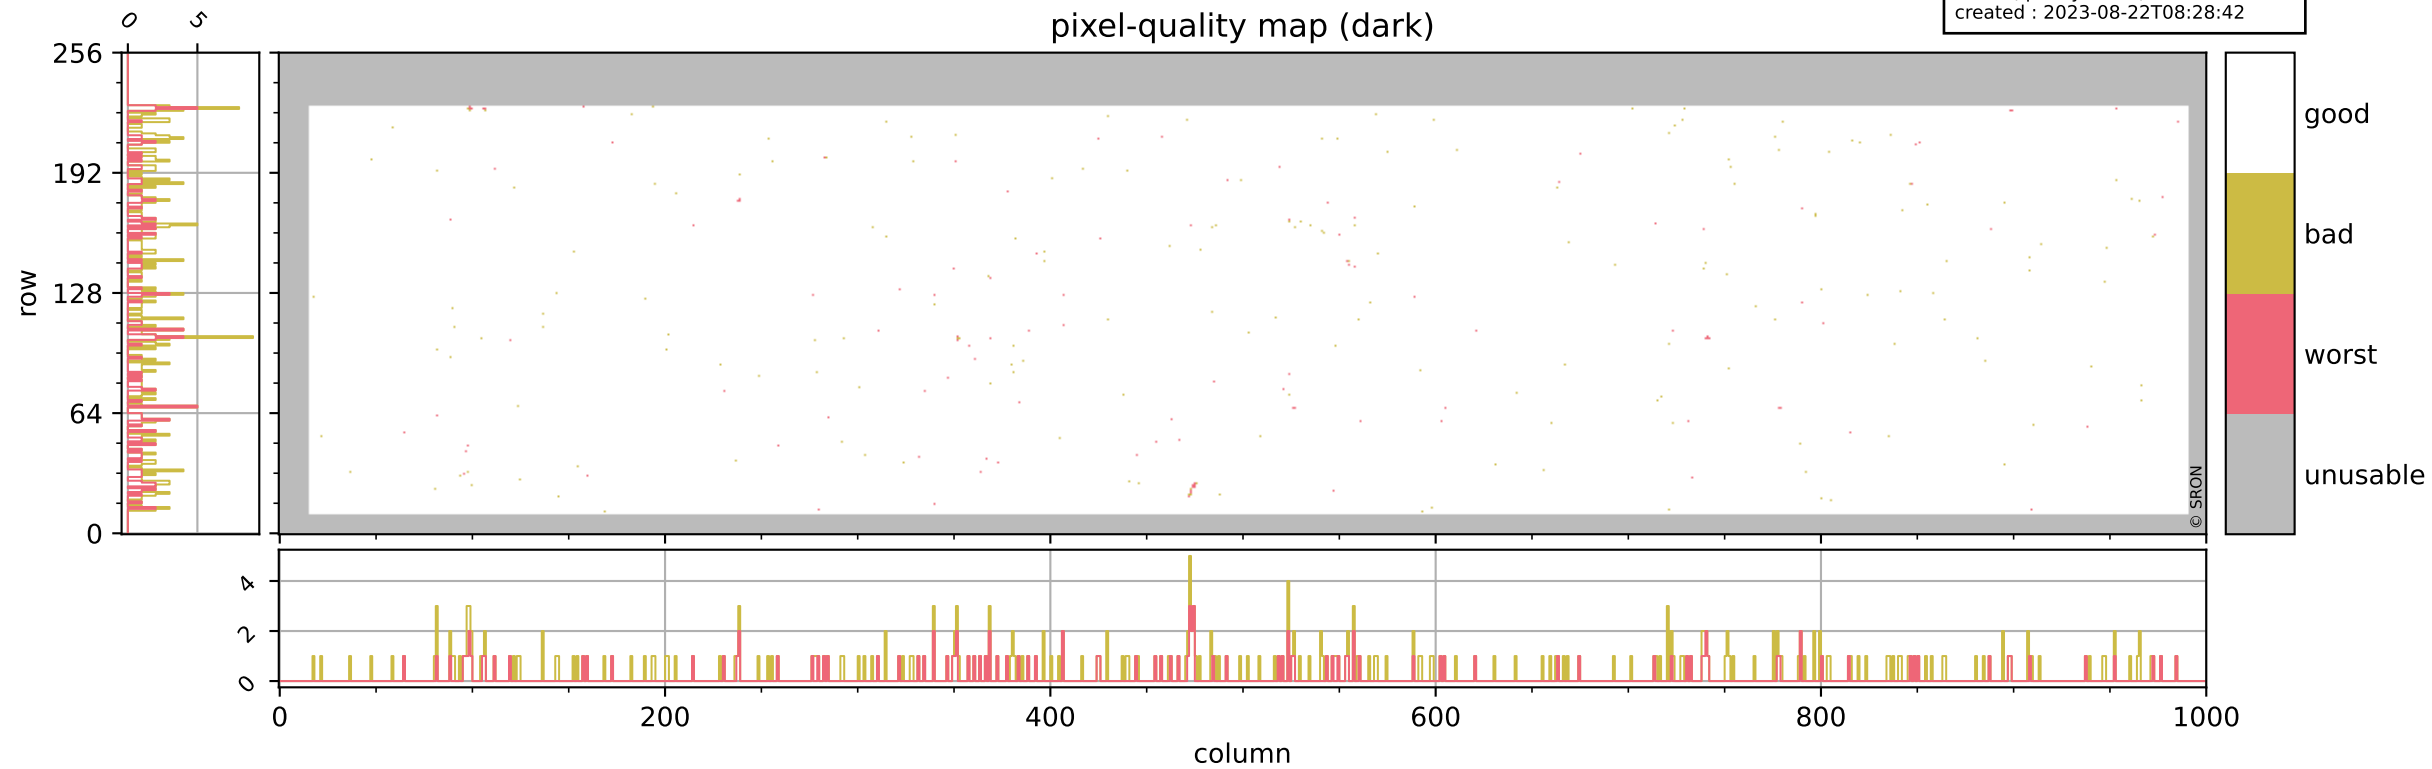

Tropomi SWIR pixel quality (official)

orbits : 18 in [21217, 21262]
coverage : 2021-11-17 / 2021-11-20
bad (quality < 0.8) : 3861
worst (quality < 0.1) : 442
created : 2023-08-22T08:28:42

pixel-quality map

Tropomi SWIR pixel quality (official)

orbits : 18 in [21217, 21262]
coverage : 2021-11-17 / 2021-11-20
bad (quality < 0.8) : 297
worst (quality < 0.1) : 115
created : 2023-08-22T08:28:42

Tropomi SWIR pixel quality (official)

orbits : 18 in [21217, 21262]
coverage : 2021-11-17 / 2021-11-20
bad (quality < 0.8) : 3613
worst (quality < 0.1) : 361
created : 2023-08-22T08:28:42

pixel-quality map (noise average)

Tropomi SWIR pixel quality (official)

orbits : 18 in [21217, 21262]
coverage : 2021-11-17 / 2021-11-20
to good : 375
good to bad : 1746
to worst : 238
created : 2023-08-22T08:28:43

total quality compared with SWIR pixel-quality CKD

Tropomi SWIR pixel quality (official)