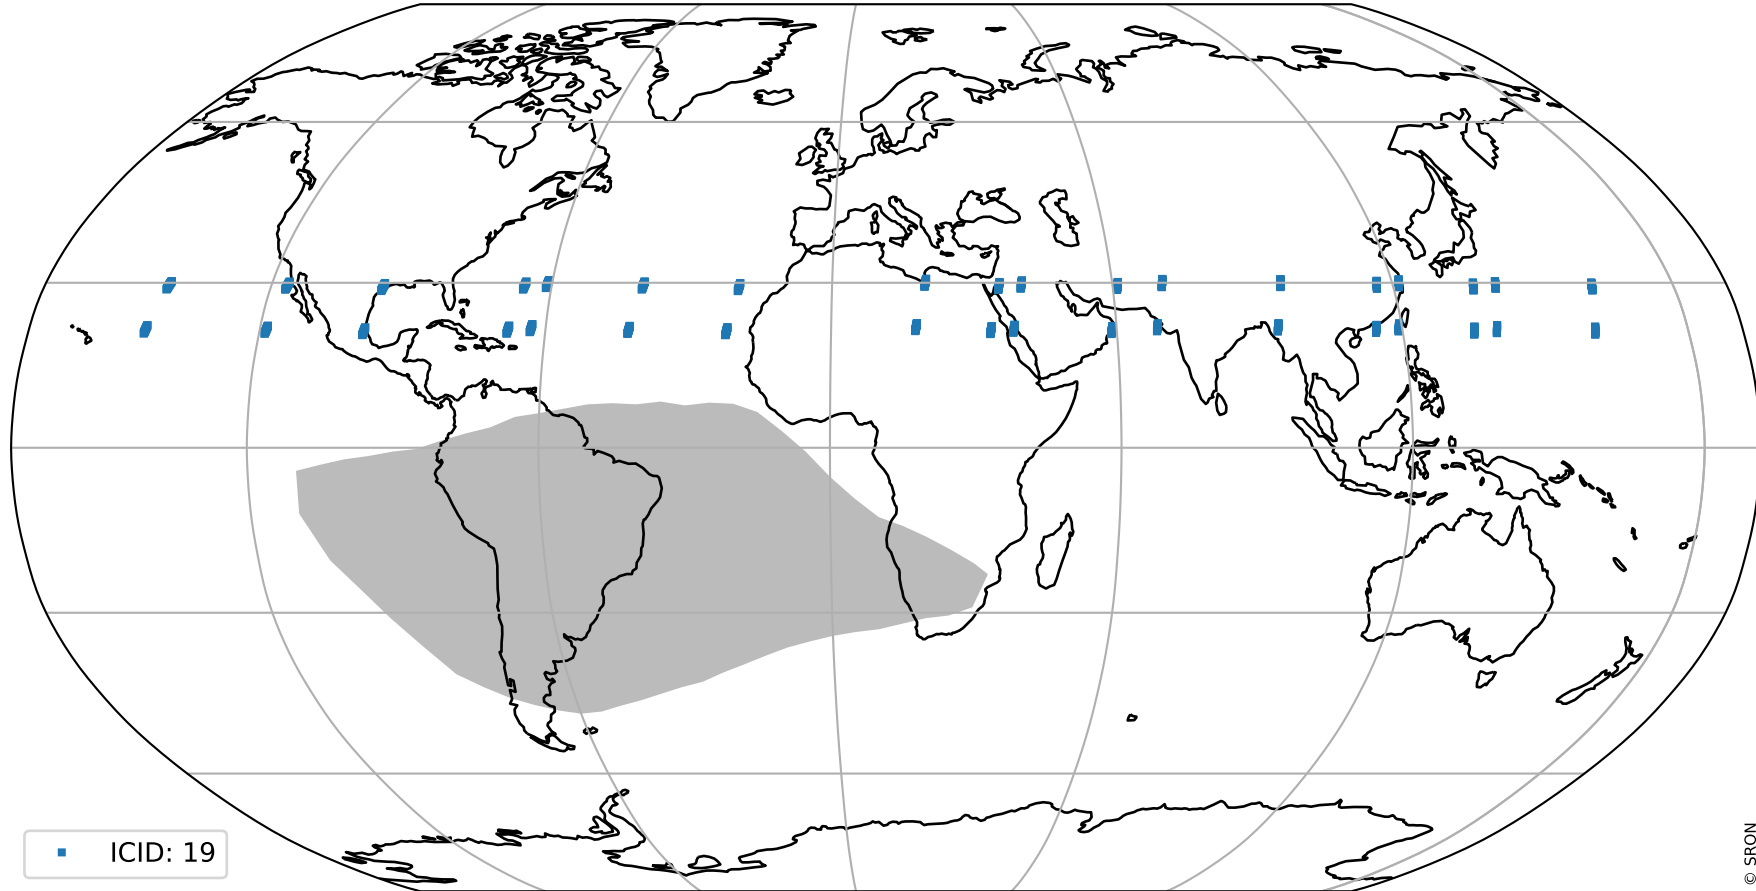

orbits : 18 in [21217, 21262]
coverage : 2021-11-17 / 2021-11-20
bad (quality < 0.8) : 3613
worst (quality < 0.1) : 361
created : 2023-08-22T08:28:42

pixel-quality map (noise average)

Tropomi SWIR pixel quality (official)

orbits : 18 in [21217, 21262]
coverage : 2021-11-17 / 2021-11-20
to good : 375
good to bad : 1746
to worst : 238
created : 2023-08-22T08:28:43

total quality compared with SWIR pixel-quality CKD

Tropomi SWIR pixel quality (official)

orbits : 18 in [21217, 21262]
coverage : 2021-11-17 / 2021-11-20
created : 2023-08-22T08:28:43

Histograms of pixel-quality

Tropomi SWIR pixel quality (official) ground-tracks of Sentinel-5P

orbits : 18 in [21217, 21262]
coverage : 2021-11-17 / 2021-11-20
created : 2023-08-22T08:28:43

Tropomi SWIR pixel quality (official)

orbits : [2827, 21247]
coverage : 2018-04-30 / 2021-11-18
created : 2023-08-22T08:28:44

trend of pixel quality & temperatures