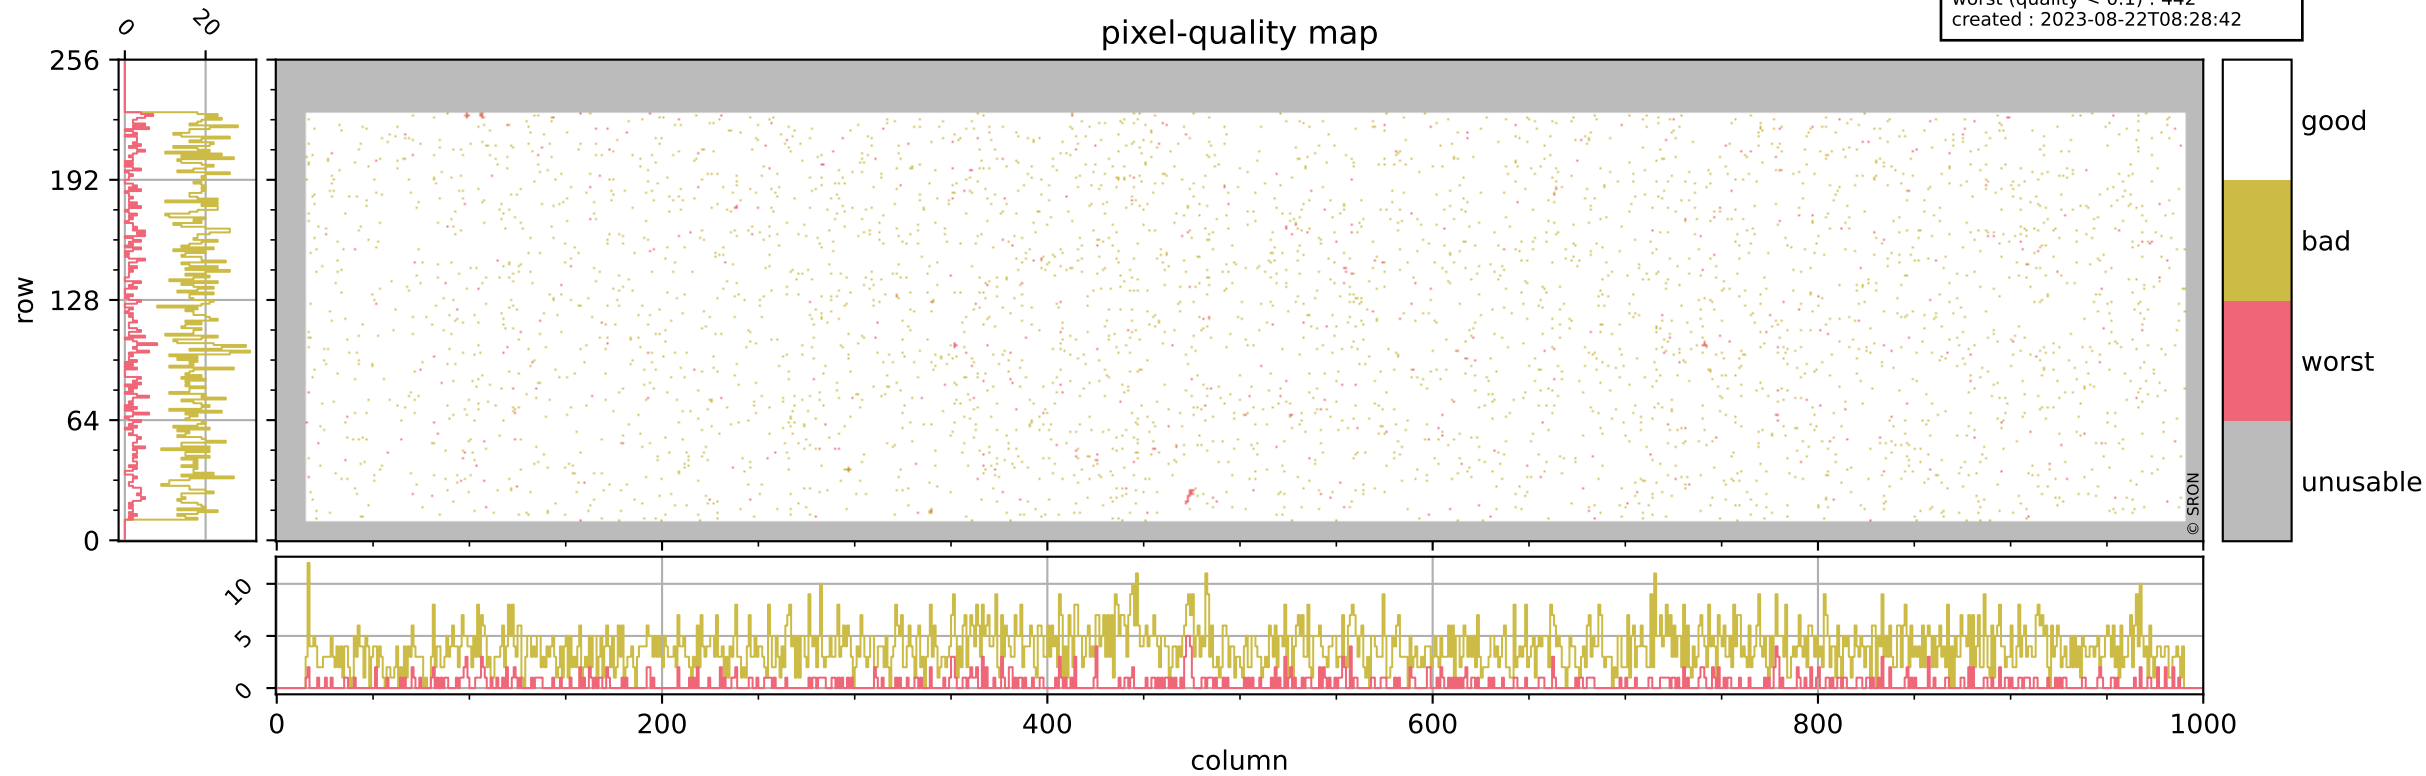

Tropomi SWIR pixel quality (official)

orbits : 18 in [21217, 21262]
coverage : 2021-11-17 / 2021-11-20
bad (quality < 0.8) : 3861
worst (quality < 0.1) : 442
created : 2023-08-22T08:28:42

pixel-quality map

Tropomi SWIR pixel quality (official)

orbits : 18 in [21217, 21262]
coverage : 2021-11-17 / 2021-11-20
bad (quality < 0.8) : 297
worst (quality < 0.1) : 115
created : 2023-08-22T08:28:42

Tropomi SWIR pixel quality (official)

orbits : 18 in [21217, 21262]
coverage : 2021-11-17 / 2021-11-20
bad (quality < 0.8) : 3613
worst (quality < 0.1) : 361
created : 2023-08-22T08:28:42

pixel-quality map (noise average)

Tropomi SWIR pixel quality (official)

orbits : 18 in [21217, 21262]
coverage : 2021-11-17 / 2021-11-20
created : 2023-08-22T08:28:43

Histograms of pixel-quality

Tropomi SWIR pixel quality (official) ground-tracks of Sentinel-5P

orbits : 18 in [21217, 21262]
coverage : 2021-11-17 / 2021-11-20
created : 2023-08-22T08:28:43