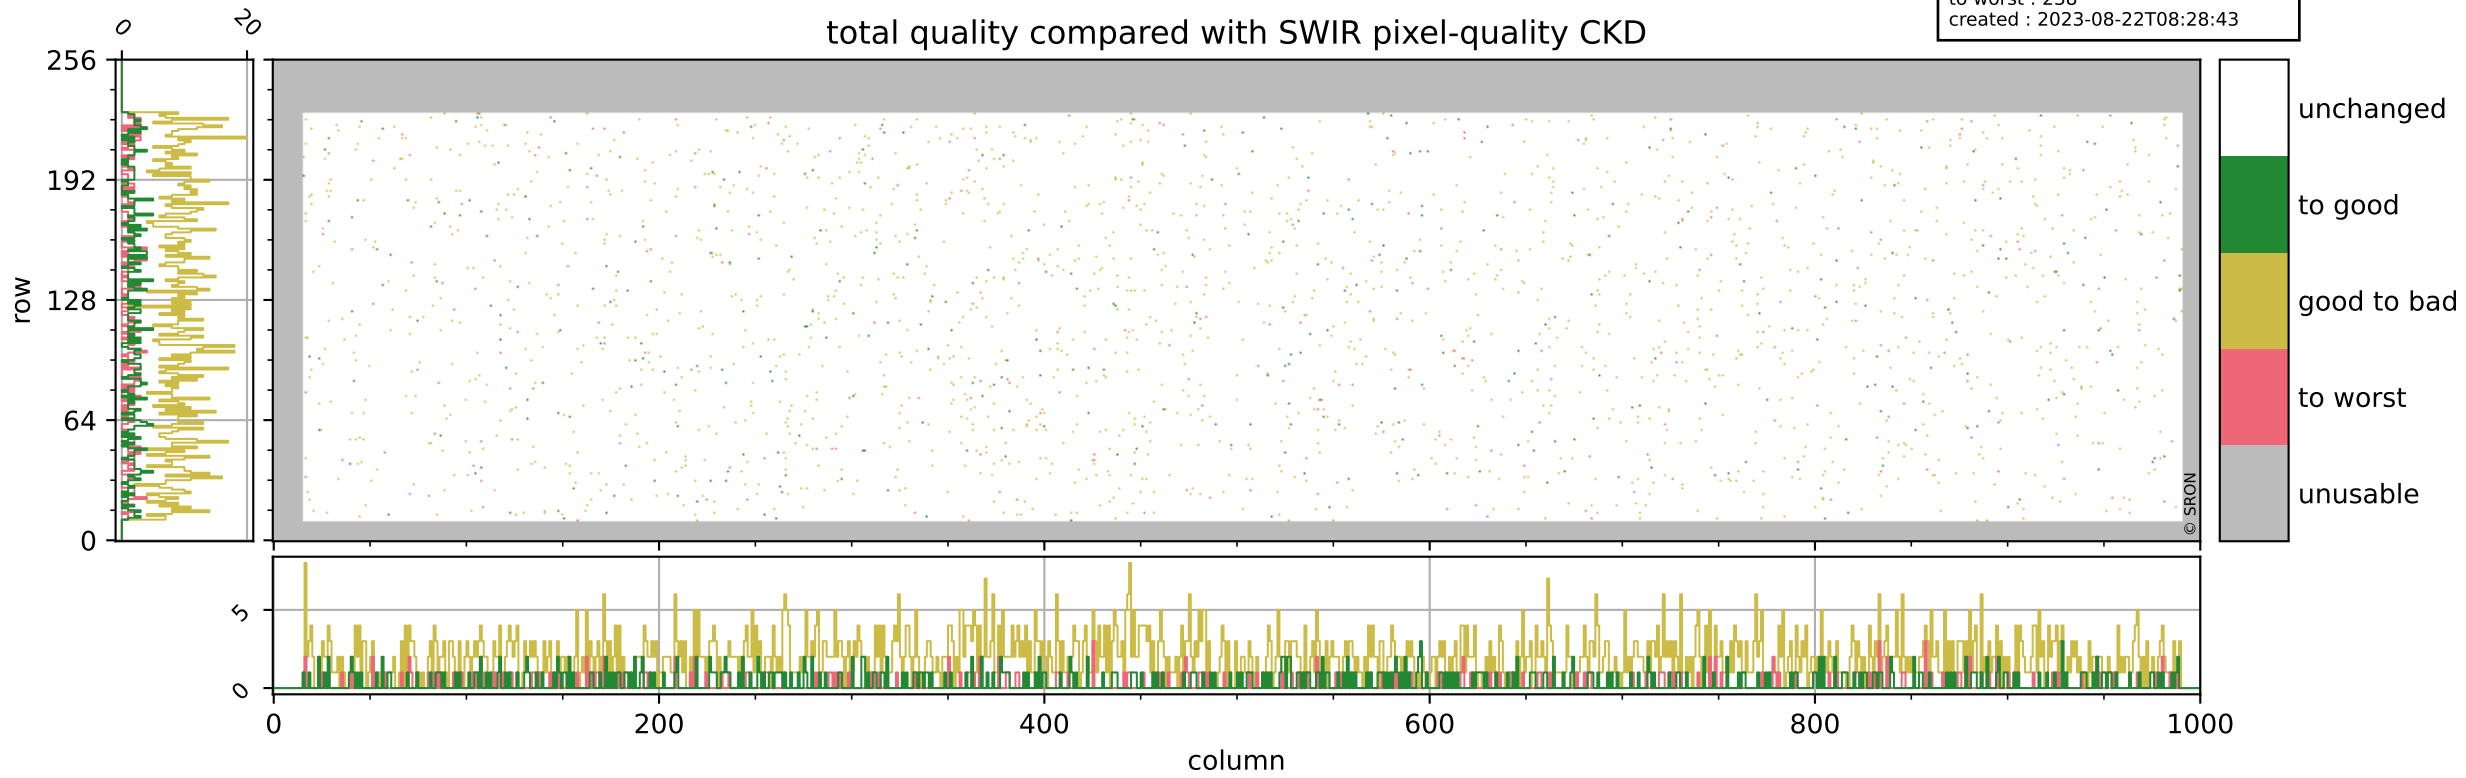

Tropomi SWIR pixel quality (official)

orbits : 18 in [21217, 21262]
coverage : 2021-11-17 / 2021-11-20
bad (quality < 0.8) : 297
worst (quality < 0.1) : 115
created : 2023-08-22T08:28:42

Tropomi SWIR pixel quality (official)

orbits : 18 in [21217, 21262]
coverage : 2021-11-17 / 2021-11-20
bad (quality < 0.8) : 3613
worst (quality < 0.1) : 361
created : 2023-08-22T08:28:42

pixel-quality map (noise average)

Tropomi SWIR pixel quality (official)

orbits : 18 in [21217, 21262]
coverage : 2021-11-17 / 2021-11-20
to good : 375
good to bad : 1746
to worst : 238
created : 2023-08-22T08:28:43

total quality compared with SWIR pixel-quality CKD

Tropomi SWIR pixel quality (official)

orbits : 18 in [21217, 21262]
coverage : 2021-11-17 / 2021-11-20
created : 2023-08-22T08:28:43

Histograms of pixel-quality

Tropomi SWIR pixel quality (official) ground-tracks of Sentinel-5P

orbits : 18 in [21217, 21262]
coverage : 2021-11-17 / 2021-11-20
created : 2023-08-22T08:28:43