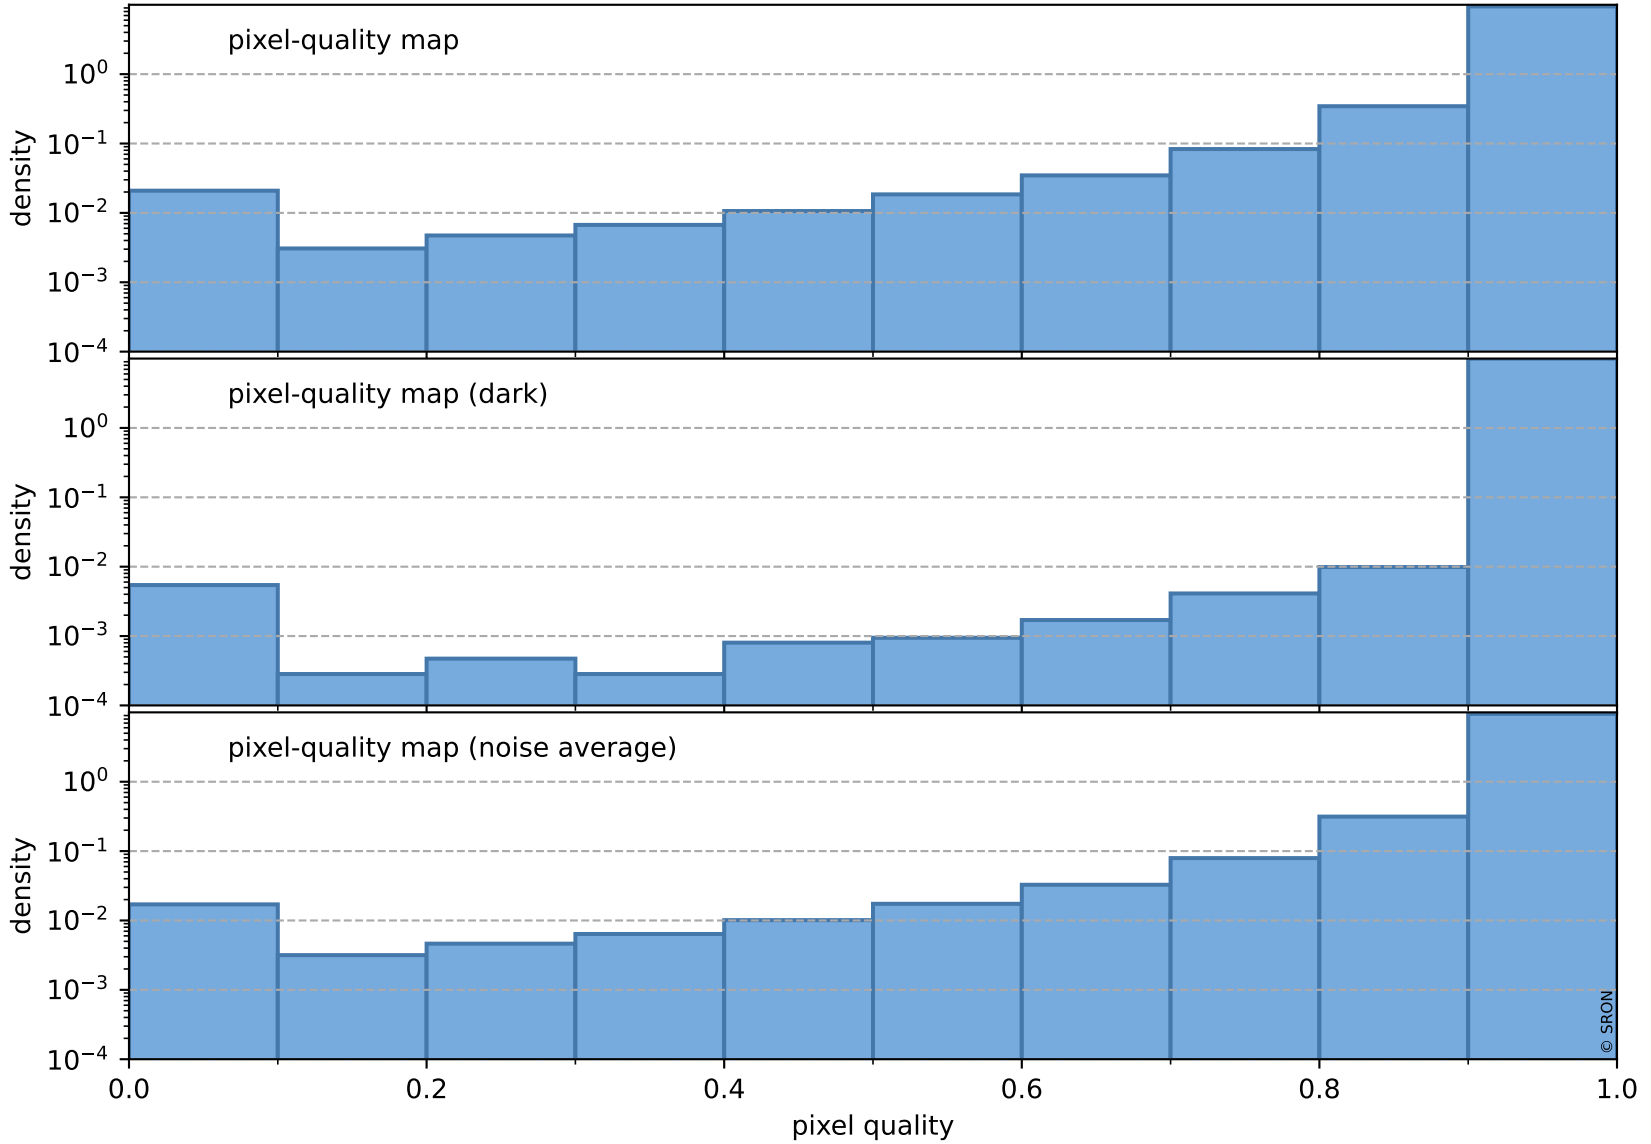

orbits : 18 in [21217, 21262]
coverage : 2021-11-17 / 2021-11-20
to good : 375
good to bad : 1746
to worst : 238
created : 2023-08-22T08:28:43

total quality compared with SWIR pixel-quality CKD

Tropomi SWIR pixel quality (official)

orbits : 18 in [21217, 21262]
coverage : 2021-11-17 / 2021-11-20
created : 2023-08-22T08:28:43

Histograms of pixel-quality

Tropomi SWIR pixel quality (official) ground-tracks of Sentinel-5P

orbits : 18 in [21217, 21262]
coverage : 2021-11-17 / 2021-11-20
created : 2023-08-22T08:28:43

Tropomi SWIR pixel quality (official)

orbits : [2827, 21247]
coverage : 2018-04-30 / 2021-11-18
created : 2023-08-22T08:28:44

trend of pixel quality & temperatures