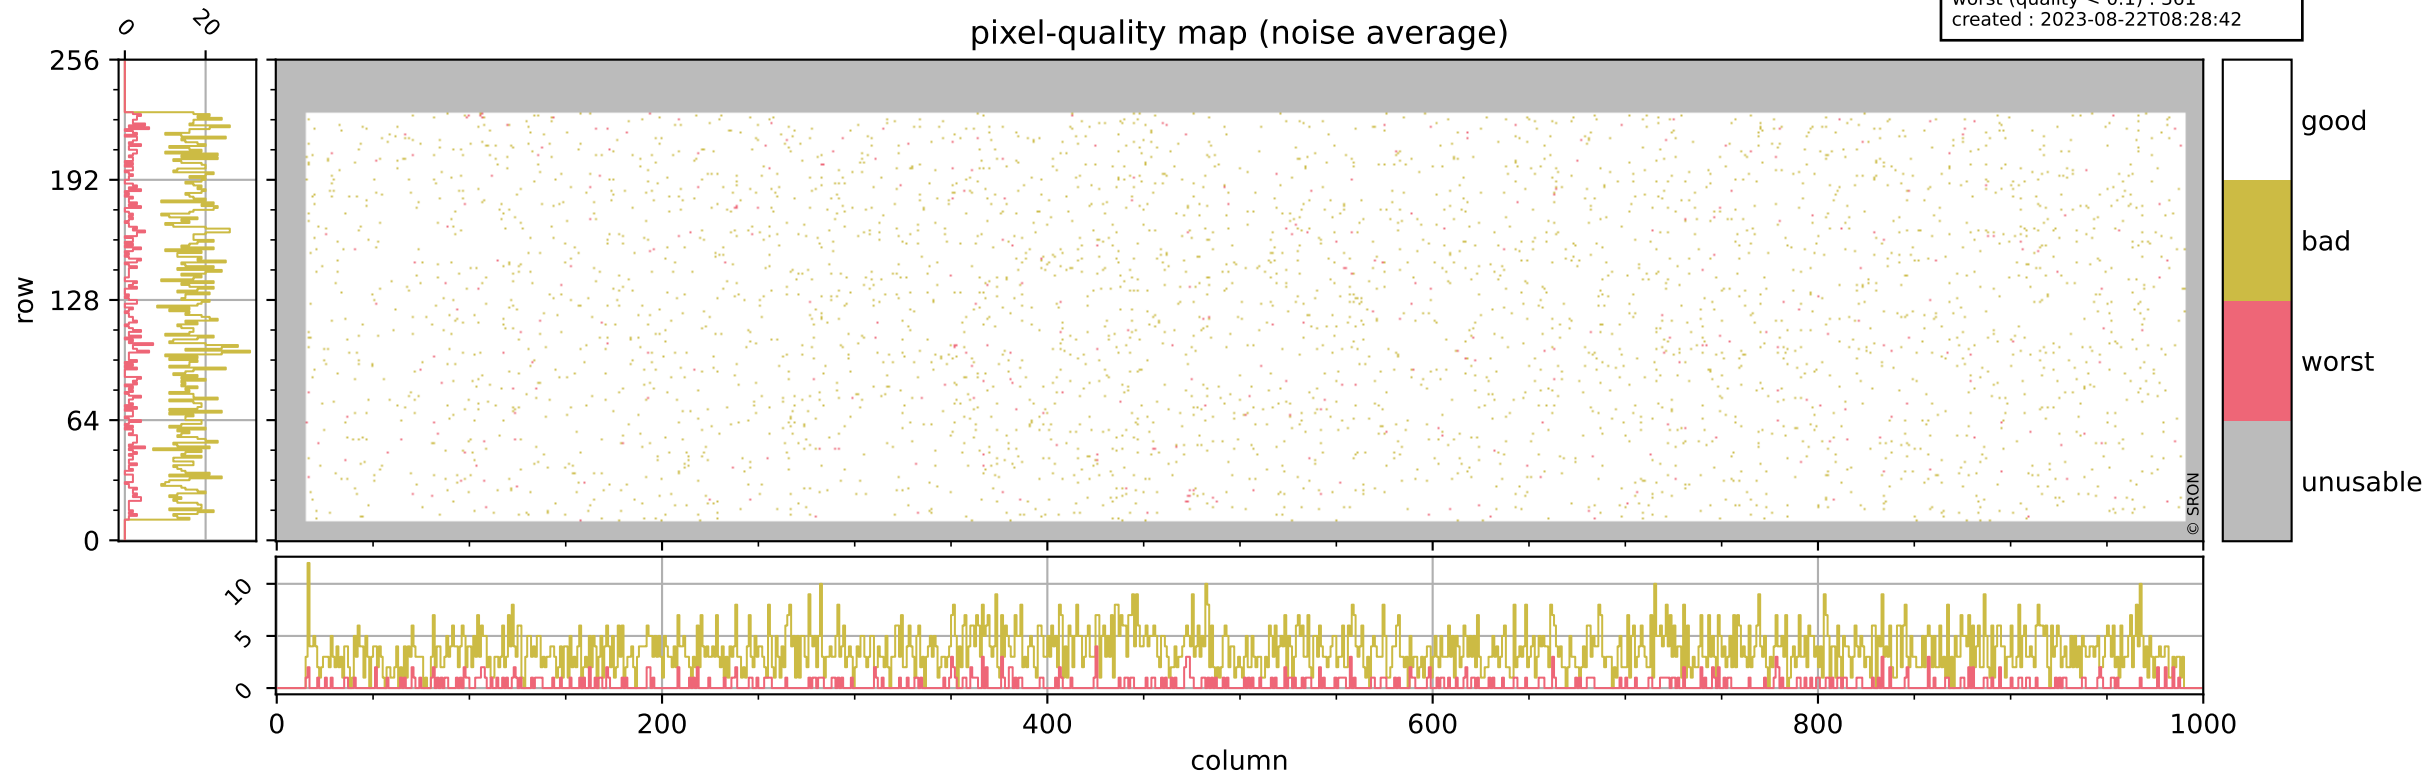

Tropomi SWIR pixel quality (official)

orbits : 18 in [21217, 21262]
coverage : 2021-11-17 / 2021-11-20
bad (quality < 0.8) : 297
worst (quality < 0.1) : 115
created : 2023-08-22T08:28:42

Tropomi SWIR pixel quality (official)

orbits : 18 in [21217, 21262]
coverage : 2021-11-17 / 2021-11-20
bad (quality < 0.8) : 3613
worst (quality < 0.1) : 361
created : 2023-08-22T08:28:42

pixel-quality map (noise average)

Tropomi SWIR pixel quality (official)

orbits : 18 in [21217, 21262]
coverage : 2021-11-17 / 2021-11-20
to good : 375
good to bad : 1746
to worst : 238
created : 2023-08-22T08:28:43

total quality compared with SWIR pixel-quality CKD

Tropomi SWIR pixel quality (official)

orbits : 18 in [21217, 21262]
coverage : 2021-11-17 / 2021-11-20
created : 2023-08-22T08:28:43

Histograms of pixel-quality

Tropomi SWIR pixel quality (official) ground-tracks of Sentinel-5P

orbits : 18 in [21217, 21262]
coverage : 2021-11-17 / 2021-11-20
created : 2023-08-22T08:28:43