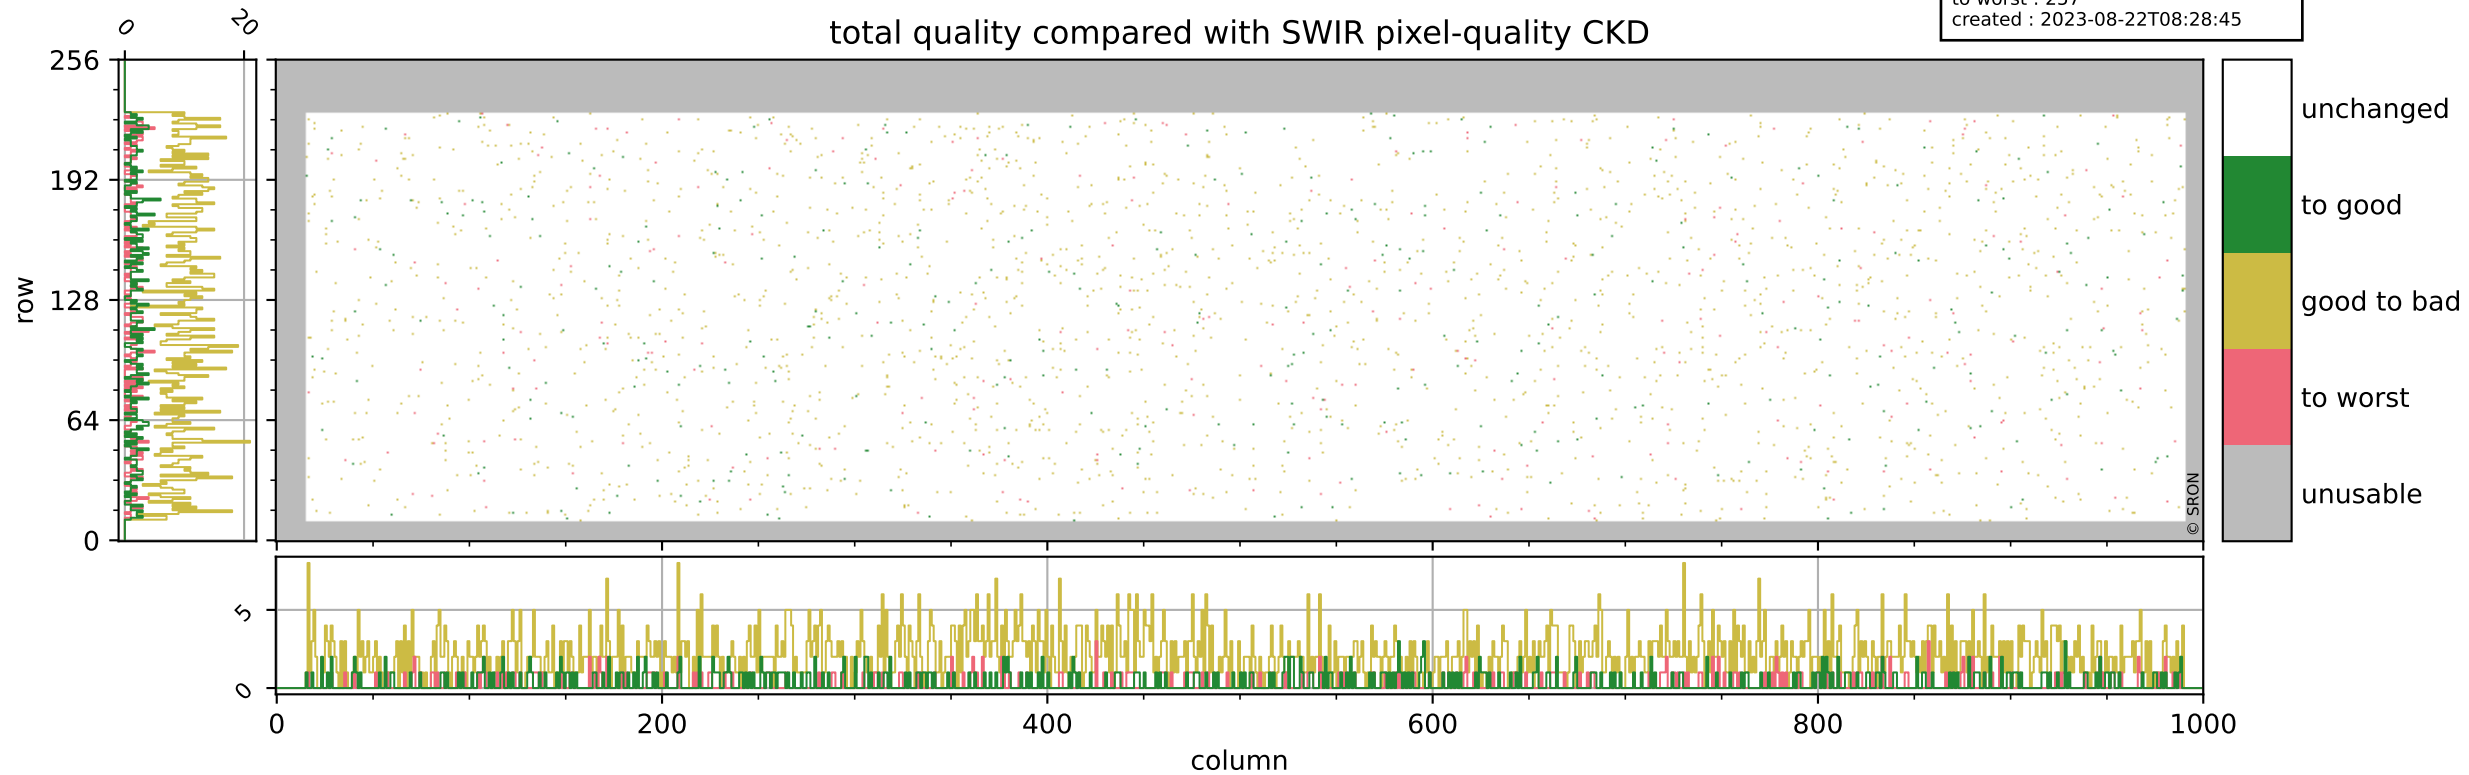

orbits : 19 in [21232, 21277]
coverage : 2021-11-18 / 2021-11-21
bad (quality < 0.8) : 295
worst (quality < 0.1) : 115
created : 2023-08-22T08:28:45

pixel-quality map (dark)

Tropomi SWIR pixel quality (official)

orbits : 19 in [21232, 21277]
coverage : 2021-11-18 / 2021-11-21
bad (quality < 0.8) : 3778
worst (quality < 0.1) : 386
created : 2023-08-22T08:28:45

pixel-quality map (noise average)

Tropomi SWIR pixel quality (official)

orbits : 19 in [21232, 21277]
coverage : 2021-11-18 / 2021-11-21
to good : 363
good to bad : 1875
to worst : 257
created : 2023-08-22T08:28:45

total quality compared with SWIR pixel-quality CKD

Tropomi SWIR pixel quality (official)

orbits : 19 in [21232, 21277]
coverage : 2021-11-18 / 2021-11-21
created : 2023-08-22T08:28:45

Histograms of pixel-quality

Tropomi SWIR pixel quality (official) ground-tracks of Sentinel-5P

orbits : 19 in [21232, 21277]
coverage : 2021-11-18 / 2021-11-21
created : 2023-08-22T08:28:46