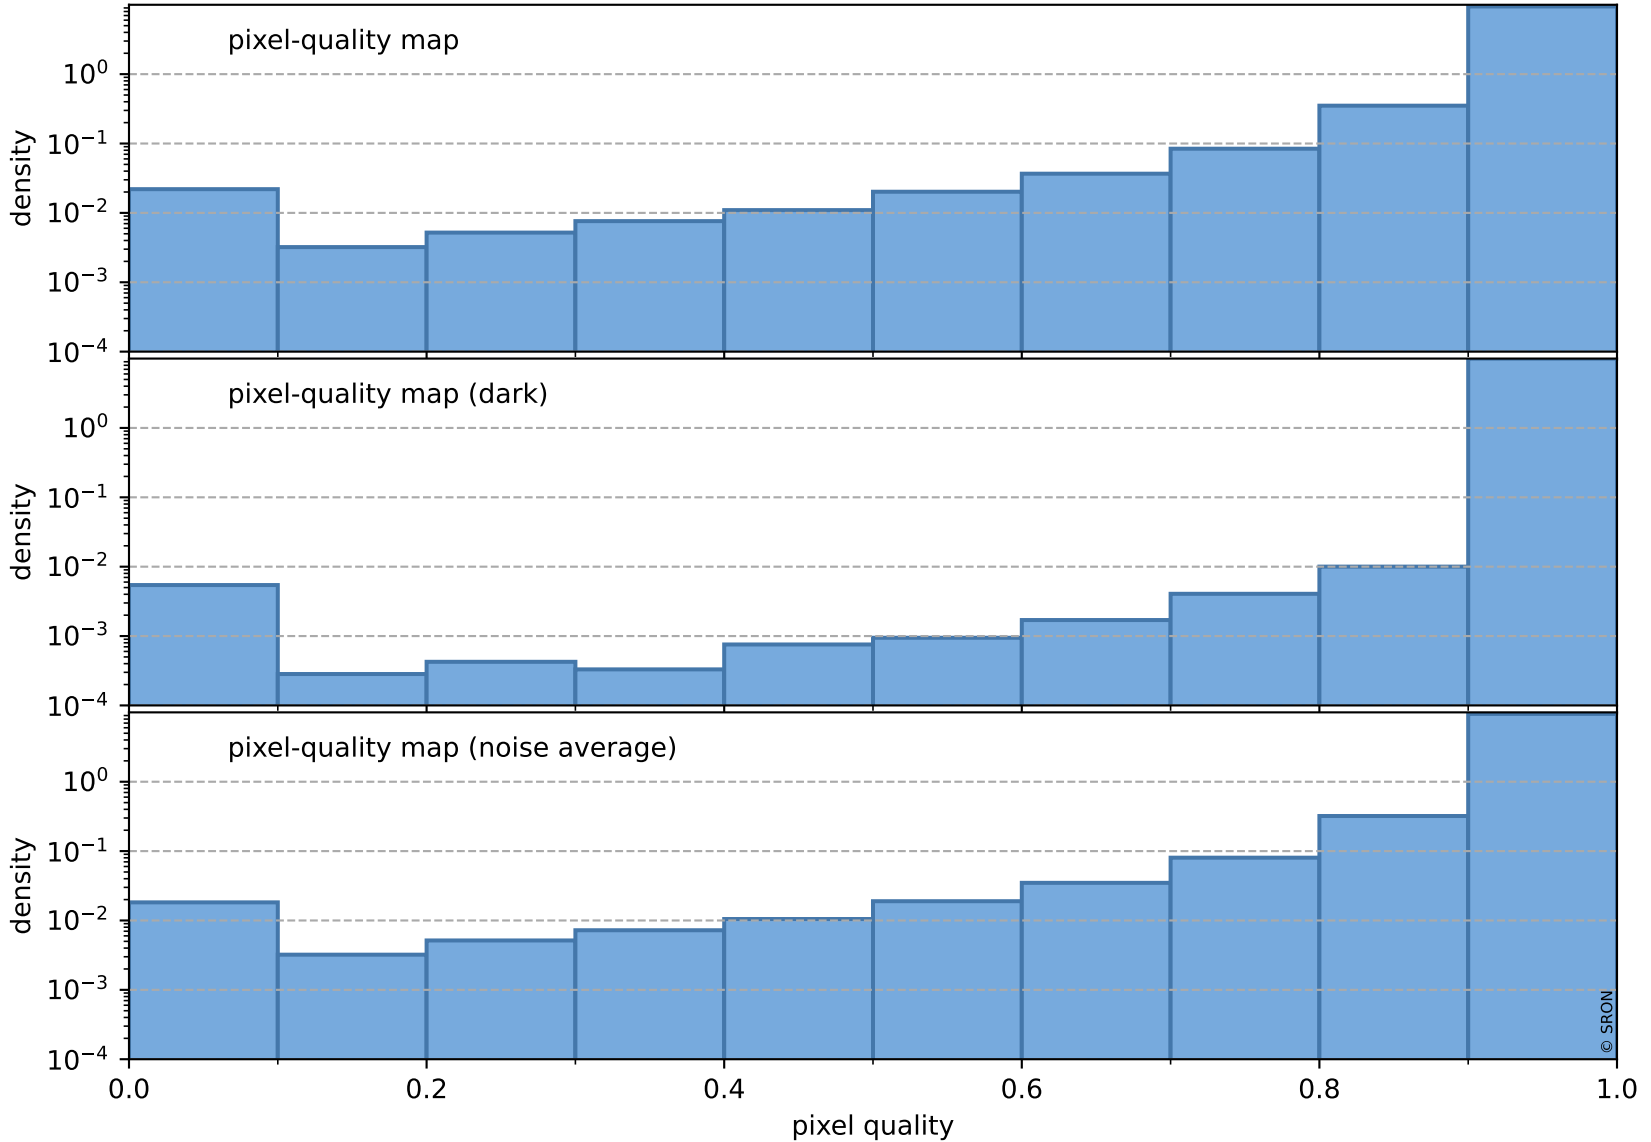

orbits : 19 in [21232, 21277]
coverage : 2021-11-18 / 2021-11-21
to good : 363
good to bad : 1875
to worst : 257
created : 2023-08-22T08:28:45

total quality compared with SWIR pixel-quality CKD

Tropomi SWIR pixel quality (official)

orbits : 19 in [21232, 21277]
coverage : 2021-11-18 / 2021-11-21
created : 2023-08-22T08:28:45

Histograms of pixel-quality

Tropomi SWIR pixel quality (official) ground-tracks of Sentinel-5P

orbits : 19 in [21232, 21277]
coverage : 2021-11-18 / 2021-11-21
created : 2023-08-22T08:28:46

Tropomi SWIR pixel quality (official)

orbits : [2827, 21247]
coverage : 2018-04-30 / 2021-11-18
created : 2023-08-22T08:28:46

trend of pixel quality & temperatures