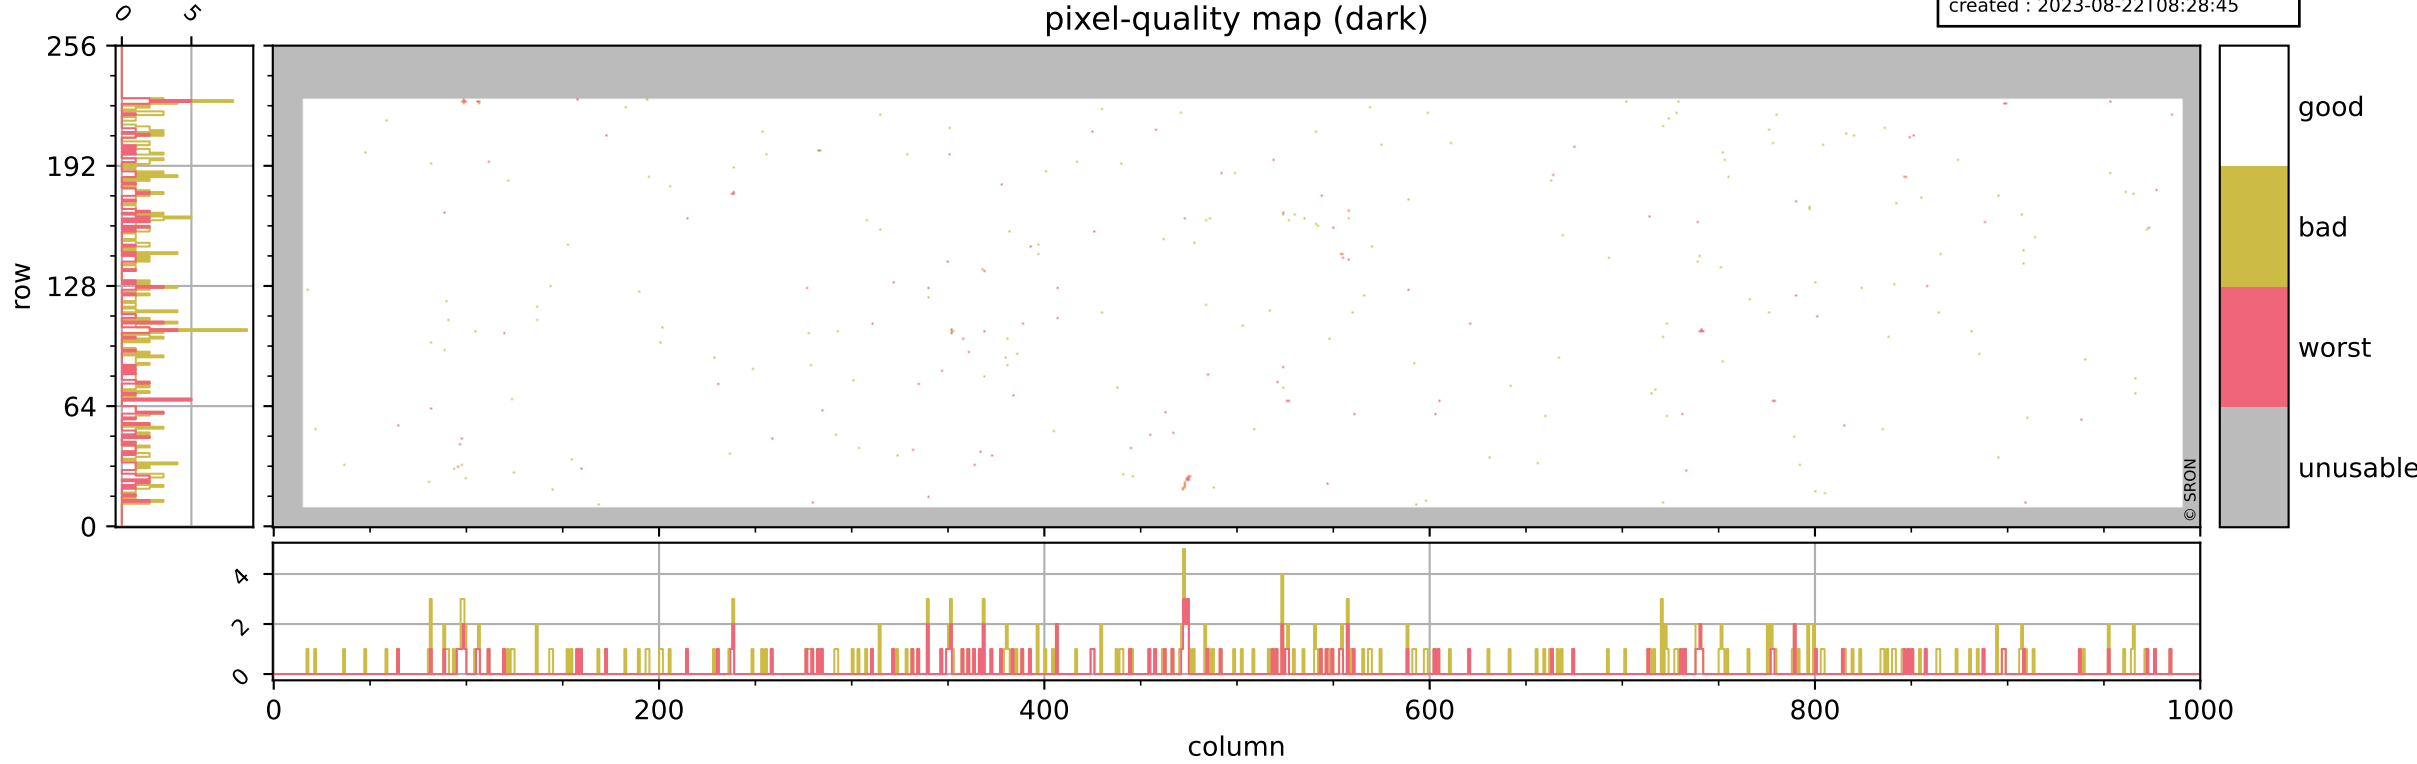

Tropomi SWIR pixel quality (official)

orbits : 19 in [21232, 21277]
coverage : 2021-11-18 / 2021-11-21
bad (quality < 0.8) : 4021
worst (quality < 0.1) : 465
created : 2023-08-22T08:28:44

Tropomi SWIR pixel quality (official)

orbits : 19 in [21232, 21277]
coverage : 2021-11-18 / 2021-11-21
bad (quality < 0.8) : 295
worst (quality < 0.1) : 115
created : 2023-08-22T08:28:45

pixel-quality map (dark)

Tropomi SWIR pixel quality (official)

orbits : 19 in [21232, 21277]
coverage : 2021-11-18 / 2021-11-21
bad (quality < 0.8) : 3778
worst (quality < 0.1) : 386
created : 2023-08-22T08:28:45

pixel-quality map (noise average)

Tropomi SWIR pixel quality (official)

orbits : 19 in [21232, 21277]
coverage : 2021-11-18 / 2021-11-21
to good : 363
good to bad : 1875
to worst : 257
created : 2023-08-22T08:28:45

total quality compared with SWIR pixel-quality CKD

Tropomi SWIR pixel quality (official)