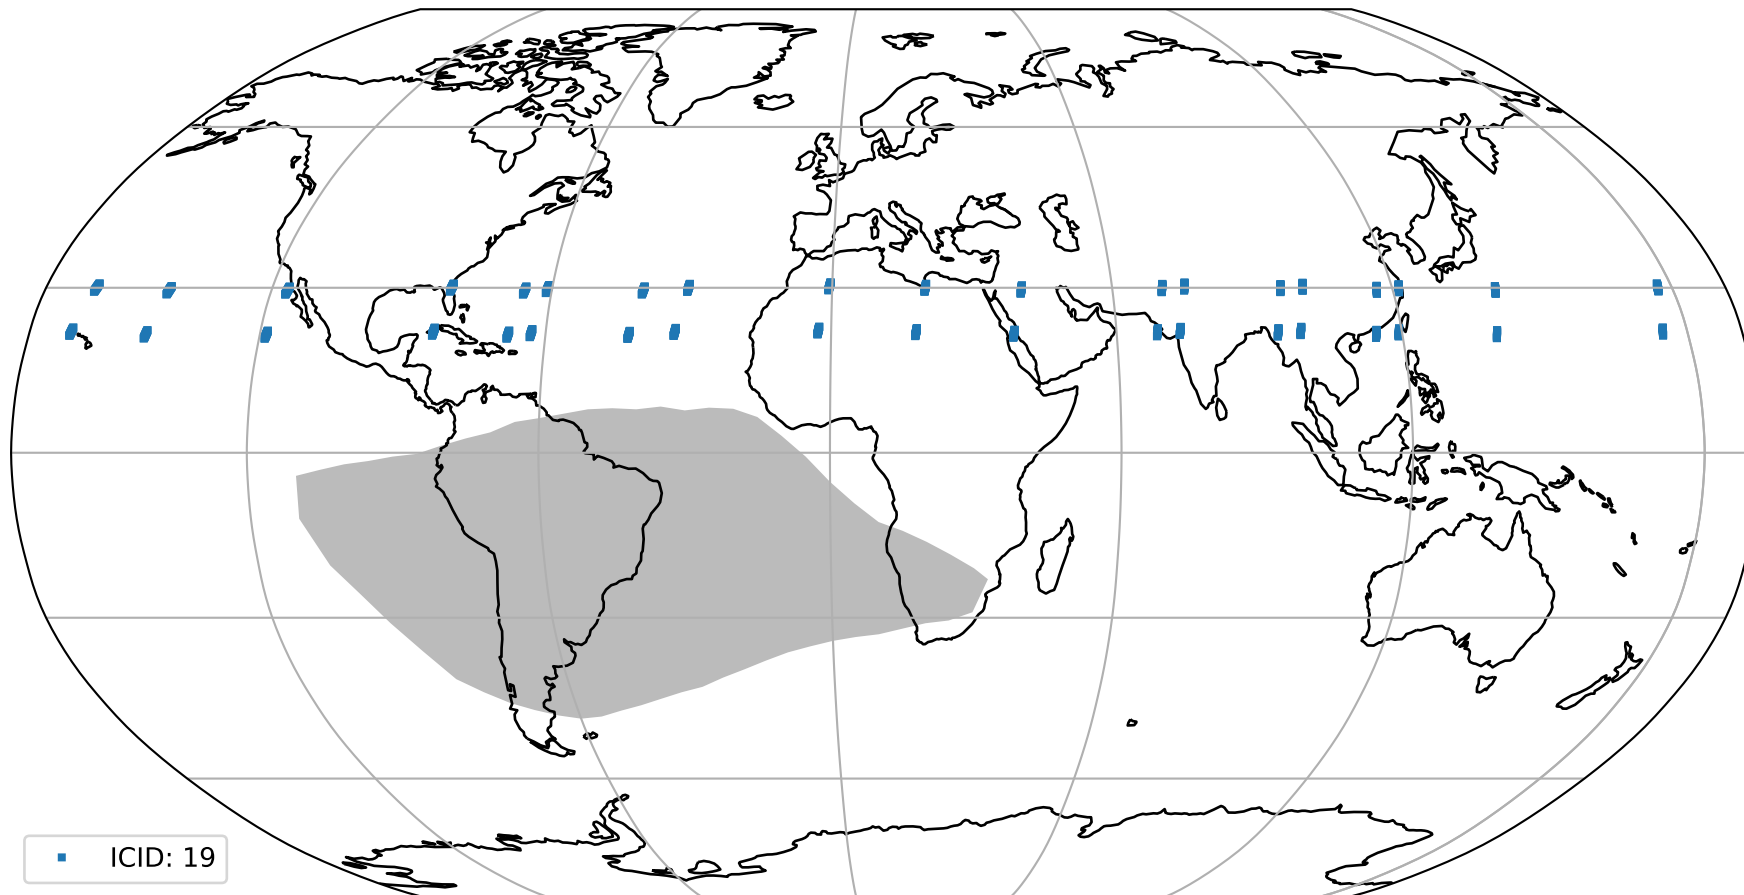

orbits : 19 in [21232, 21277]
coverage : 2021-11-18 / 2021-11-21
bad (quality < 0.8) : 3778
worst (quality < 0.1) : 386
created : 2023-08-22T08:28:45

pixel-quality map (noise average)

Tropomi SWIR pixel quality (official)

orbits : 19 in [21232, 21277]
coverage : 2021-11-18 / 2021-11-21
to good : 363
good to bad : 1875
to worst : 257
created : 2023-08-22T08:28:45

total quality compared with SWIR pixel-quality CKD

Tropomi SWIR pixel quality (official)

orbits : 19 in [21232, 21277]
coverage : 2021-11-18 / 2021-11-21
created : 2023-08-22T08:28:45

Histograms of pixel-quality

Tropomi SWIR pixel quality (official) ground-tracks of Sentinel-5P

orbits : 19 in [21232, 21277]
coverage : 2021-11-18 / 2021-11-21
created : 2023-08-22T08:28:46

Tropomi SWIR pixel quality (official)

orbits : [2827, 21247]
coverage : 2018-04-30 / 2021-11-18
created : 2023-08-22T08:28:46

trend of pixel quality & temperatures