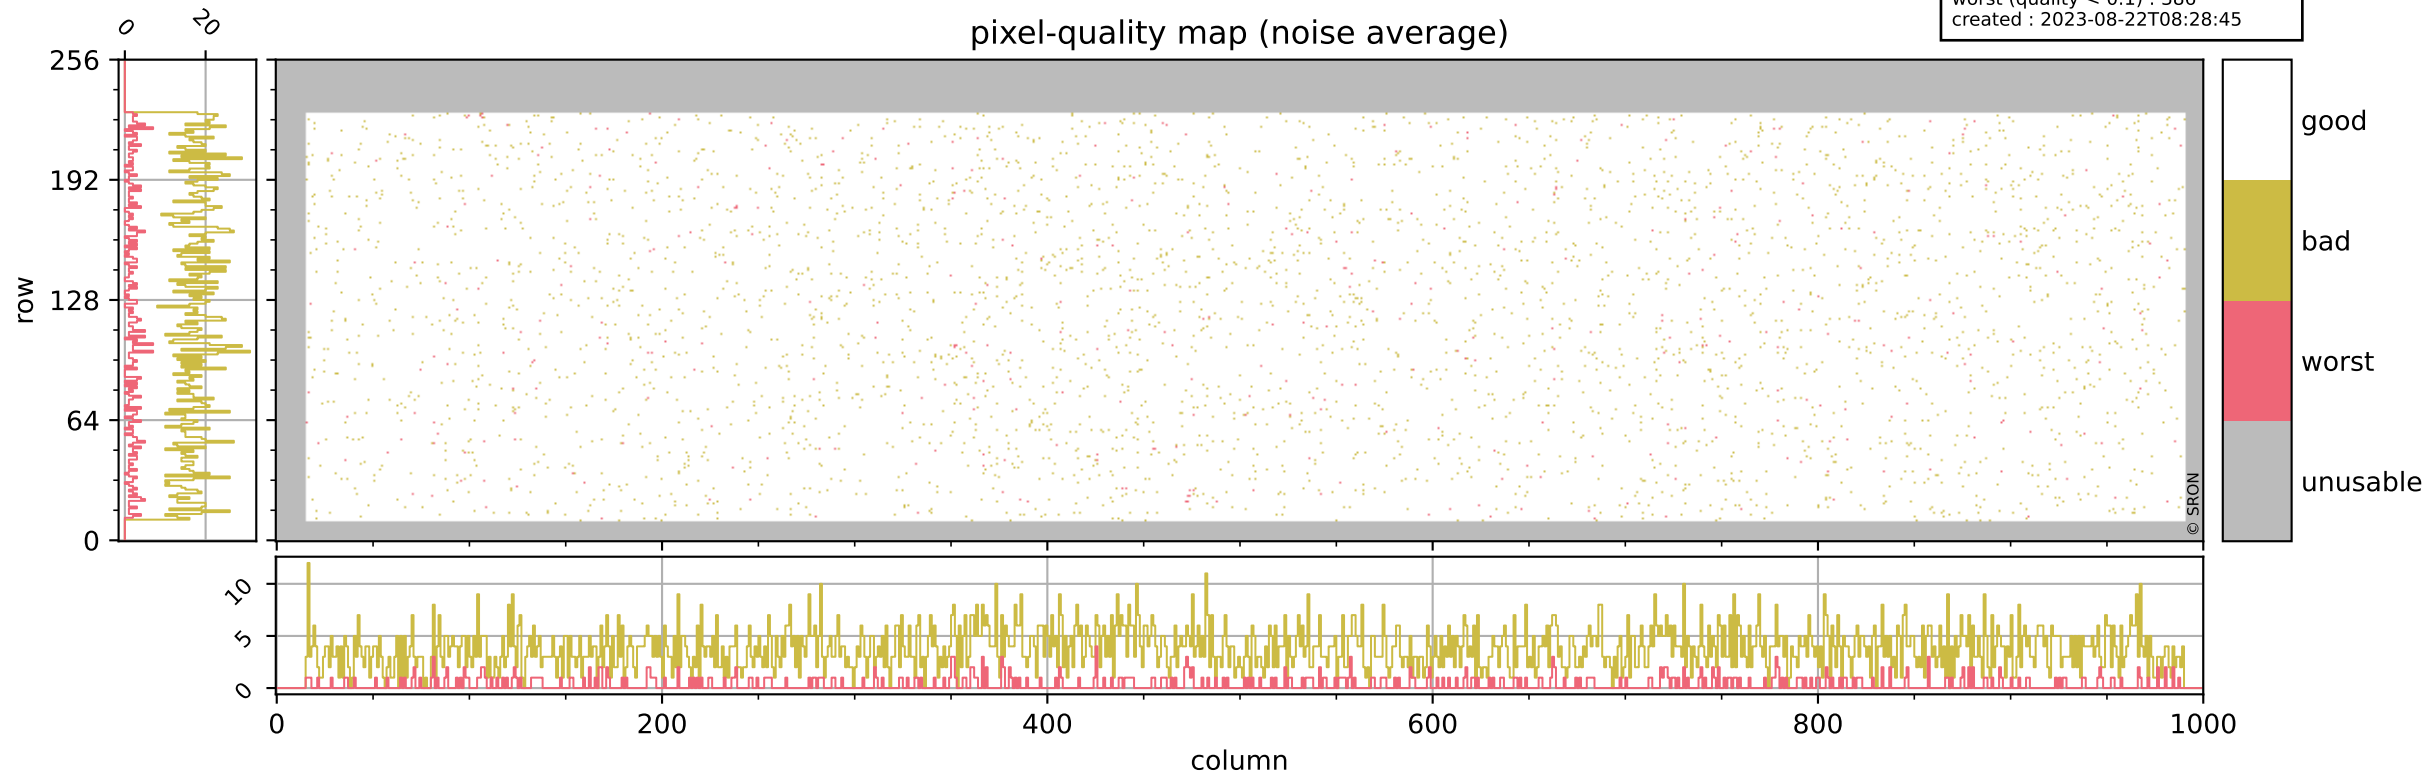

orbits : 19 in [21232, 21277]
coverage : 2021-11-18 / 2021-11-21
bad (quality < 0.8) : 295
worst (quality < 0.1) : 115
created : 2023-08-22T08:28:45

pixel-quality map (dark)

Tropomi SWIR pixel quality (official)

orbits : 19 in [21232, 21277]
coverage : 2021-11-18 / 2021-11-21
bad (quality < 0.8) : 3778
worst (quality < 0.1) : 386
created : 2023-08-22T08:28:45

pixel-quality map (noise average)

Tropomi SWIR pixel quality (official)

orbits : 19 in [21232, 21277]
coverage : 2021-11-18 / 2021-11-21
to good : 363
good to bad : 1875
to worst : 257
created : 2023-08-22T08:28:45

total quality compared with SWIR pixel-quality CKD

Tropomi SWIR pixel quality (official)

orbits : 19 in [21232, 21277]
coverage : 2021-11-18 / 2021-11-21
created : 2023-08-22T08:28:45

Histograms of pixel-quality

Tropomi SWIR pixel quality (official) ground-tracks of Sentinel-5P

orbits : 19 in [21232, 21277]
coverage : 2021-11-18 / 2021-11-21
created : 2023-08-22T08:28:46