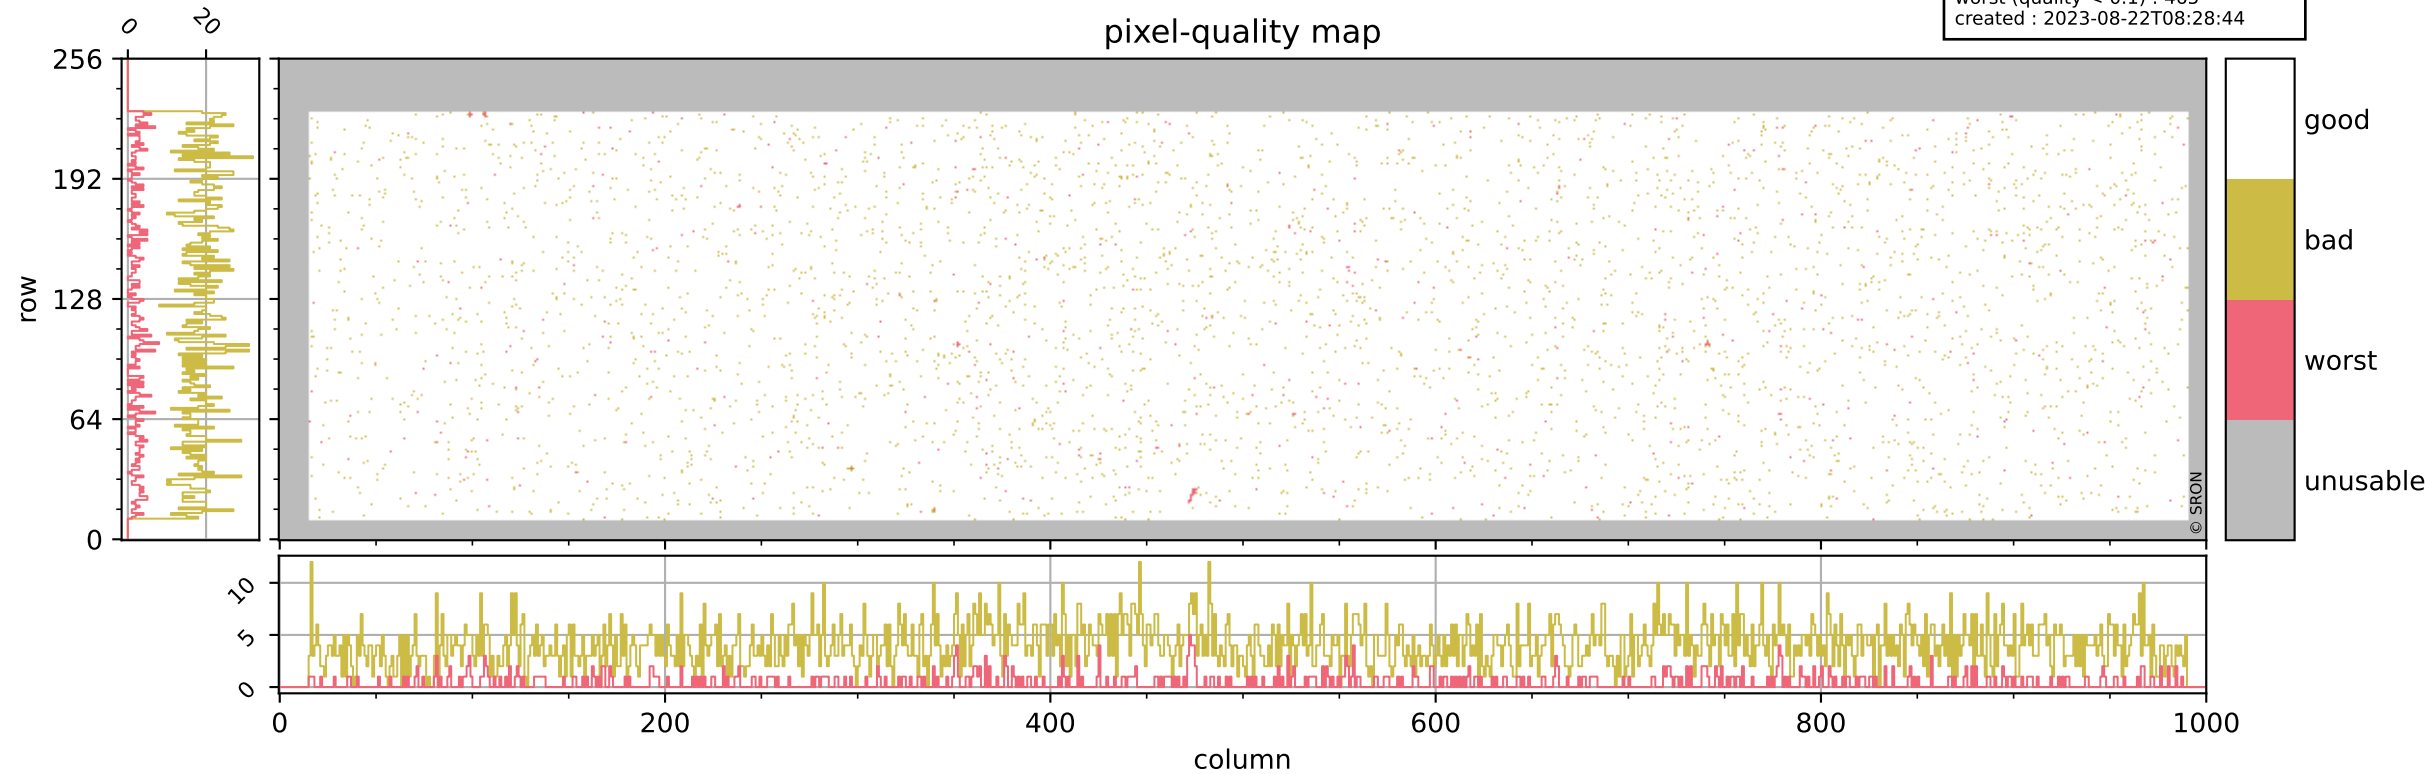

Tropomi SWIR pixel quality (official)

orbits : 19 in [21232, 21277]
coverage : 2021-11-18 / 2021-11-21
bad (quality < 0.8) : 4021
worst (quality < 0.1) : 465
created : 2023-08-22T08:28:44

Tropomi SWIR pixel quality (official)

orbits : 19 in [21232, 21277]
coverage : 2021-11-18 / 2021-11-21
bad (quality < 0.8) : 295
worst (quality < 0.1) : 115
created : 2023-08-22T08:28:45

pixel-quality map (dark)

Tropomi SWIR pixel quality (official)

orbits : 19 in [21232, 21277]
coverage : 2021-11-18 / 2021-11-21
bad (quality < 0.8) : 3778
worst (quality < 0.1) : 386
created : 2023-08-22T08:28:45

pixel-quality map (noise average)

Tropomi SWIR pixel quality (official)

orbits : 19 in [21232, 21277]
coverage : 2021-11-18 / 2021-11-21
to good : 363
good to bad : 1875
to worst : 257
created : 2023-08-22T08:28:45

total quality compared with SWIR pixel-quality CKD

Tropomi SWIR pixel quality (official)