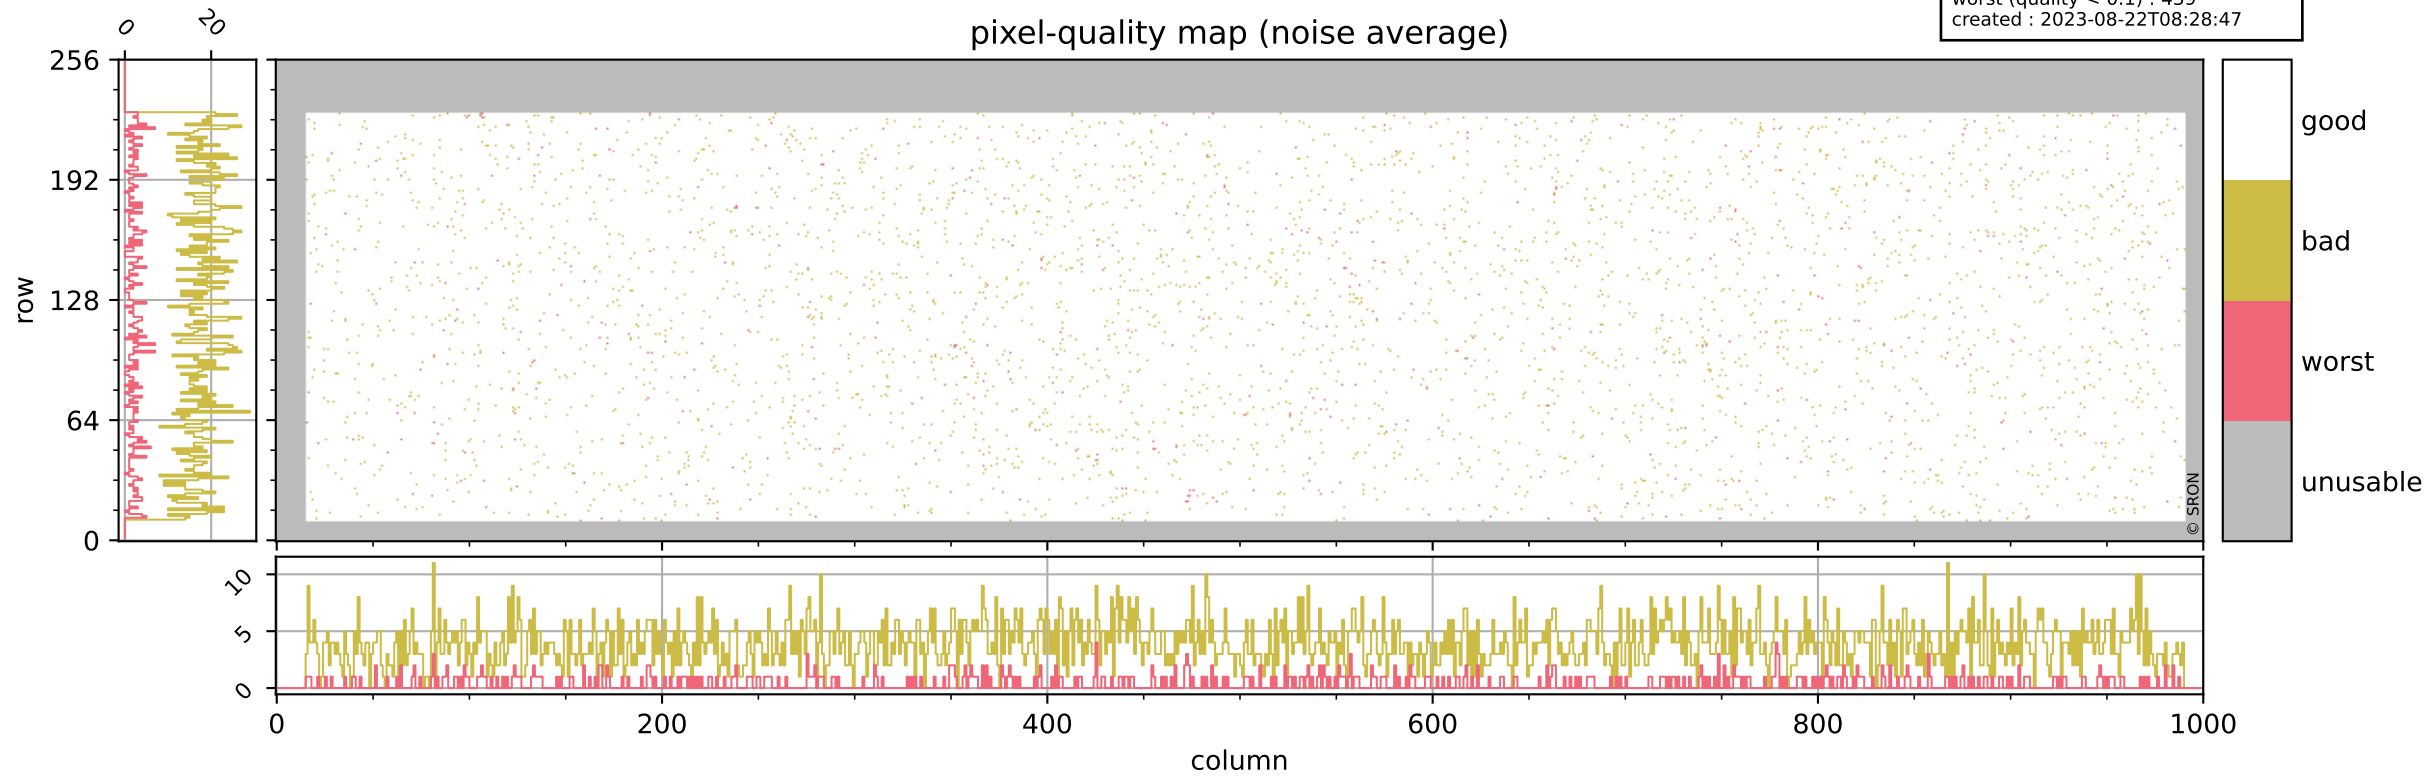

## pixel-quality map

# Tropomi SWIR pixel quality (official)

orbits : 18 in [21247, 21292]  
coverage : 2021-11-19 / 2021-11-22  
bad (quality < 0.8) : 295  
worst (quality < 0.1) : 112  
created : 2023-08-22T08:28:47

# Tropomi SWIR pixel quality (official)

orbits : 18 in [21247, 21292]  
coverage : 2021-11-19 / 2021-11-22  
bad (quality < 0.8) : 3851  
worst (quality < 0.1) : 439  
created : 2023-08-22T08:28:47

## pixel-quality map (noise average)