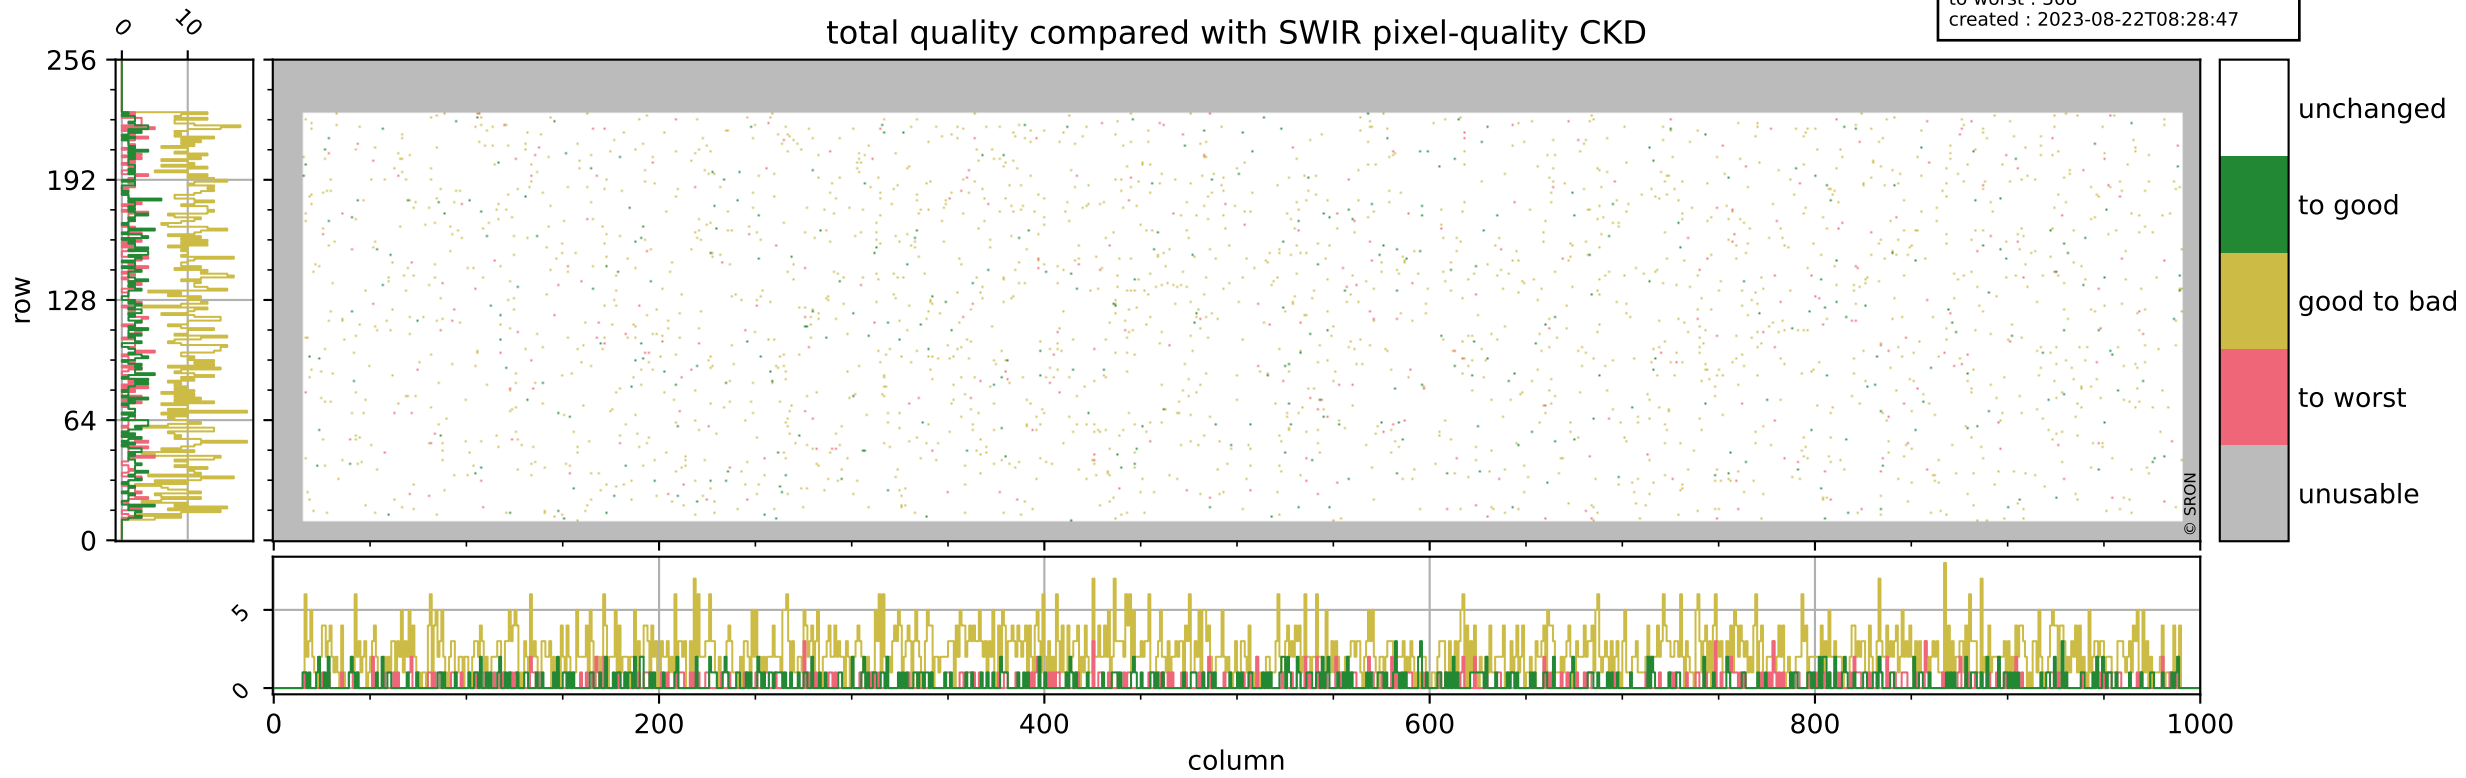

Tropomi SWIR pixel quality (official)

orbits : 18 in [21247, 21292]
coverage : 2021-11-19 / 2021-11-22
to good : 366
good to bad : 1921
to worst : 308
created : 2023-08-22T08:28:47

total quality compared with SWIR pixel-quality CKD