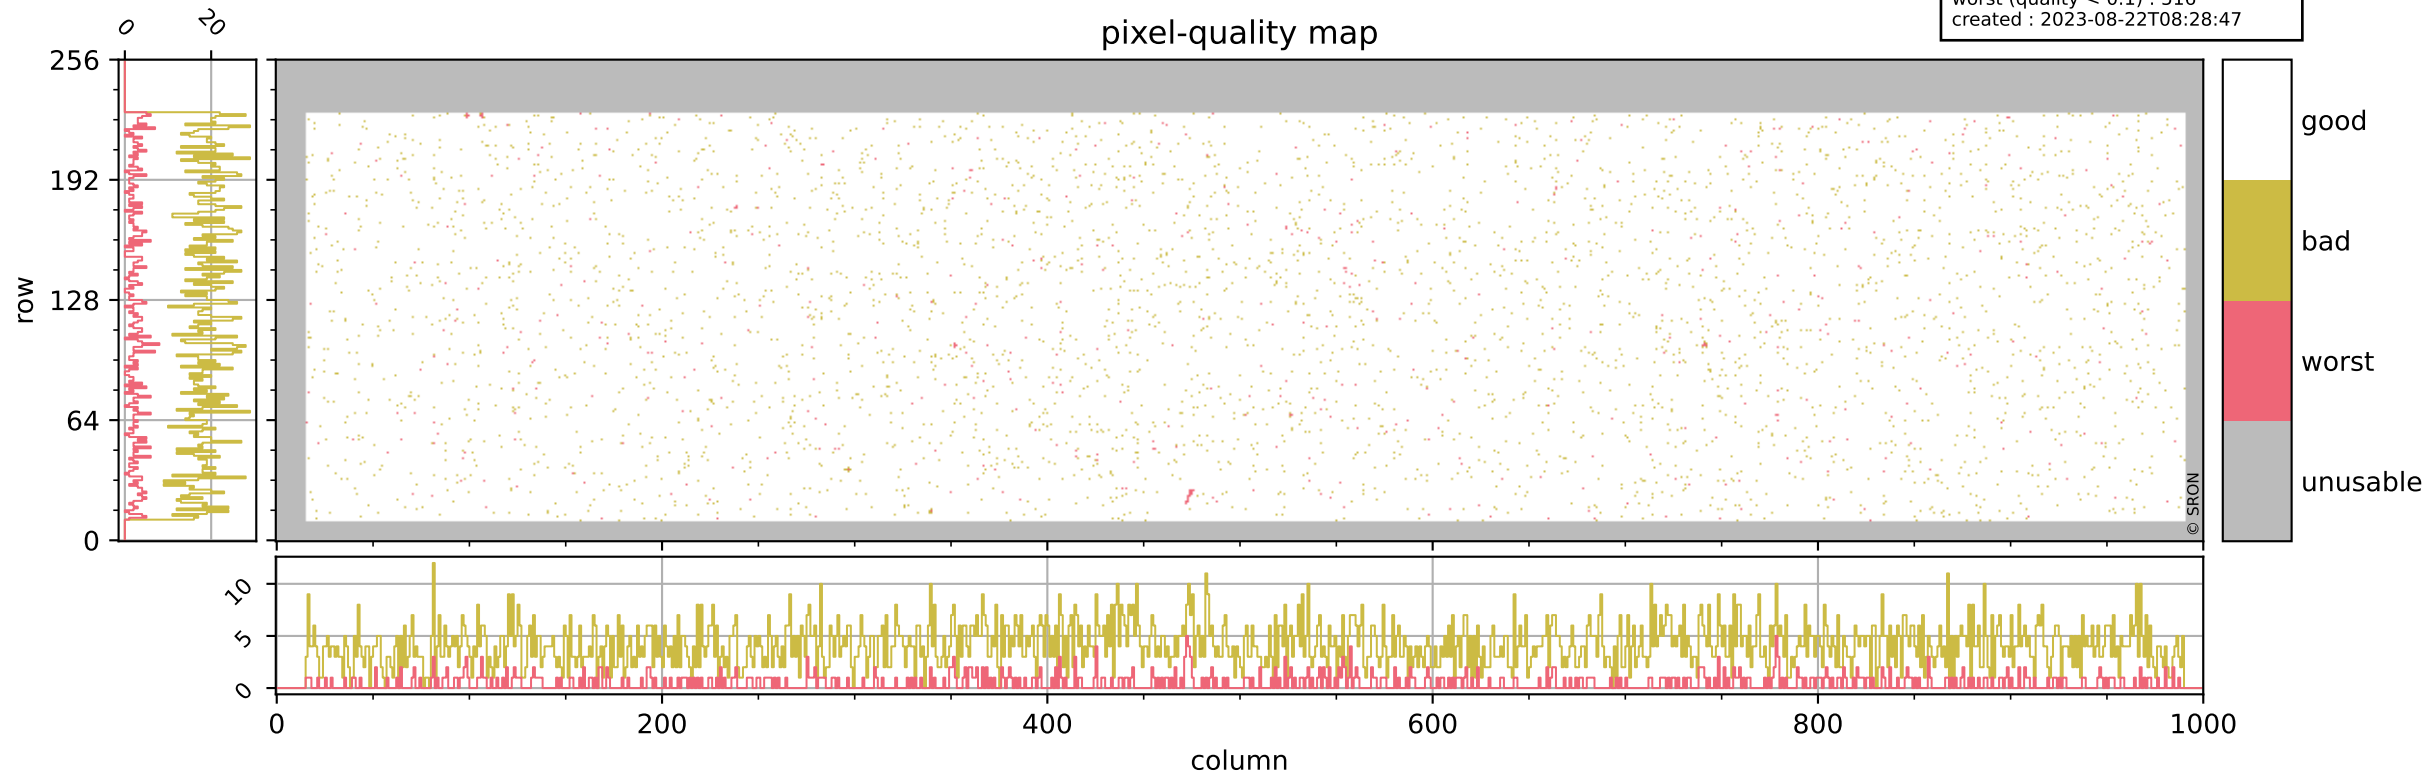

# Tropomi SWIR pixel quality (official)

orbits : 18 in [21247, 21292]  
coverage : 2021-11-19 / 2021-11-22  
bad (quality < 0.8) : 4106  
worst (quality < 0.1) : 516  
created : 2023-08-22T08:28:47

## pixel-quality map

# Tropomi SWIR pixel quality (official)

orbits : 18 in [21247, 21292]  
coverage : 2021-11-19 / 2021-11-22  
bad (quality < 0.8) : 295  
worst (quality < 0.1) : 112  
created : 2023-08-22T08:28:47

# Tropomi SWIR pixel quality (official)

orbits : 18 in [21247, 21292]  
coverage : 2021-11-19 / 2021-11-22  
bad (quality < 0.8) : 3851  
worst (quality < 0.1) : 439  
created : 2023-08-22T08:28:47