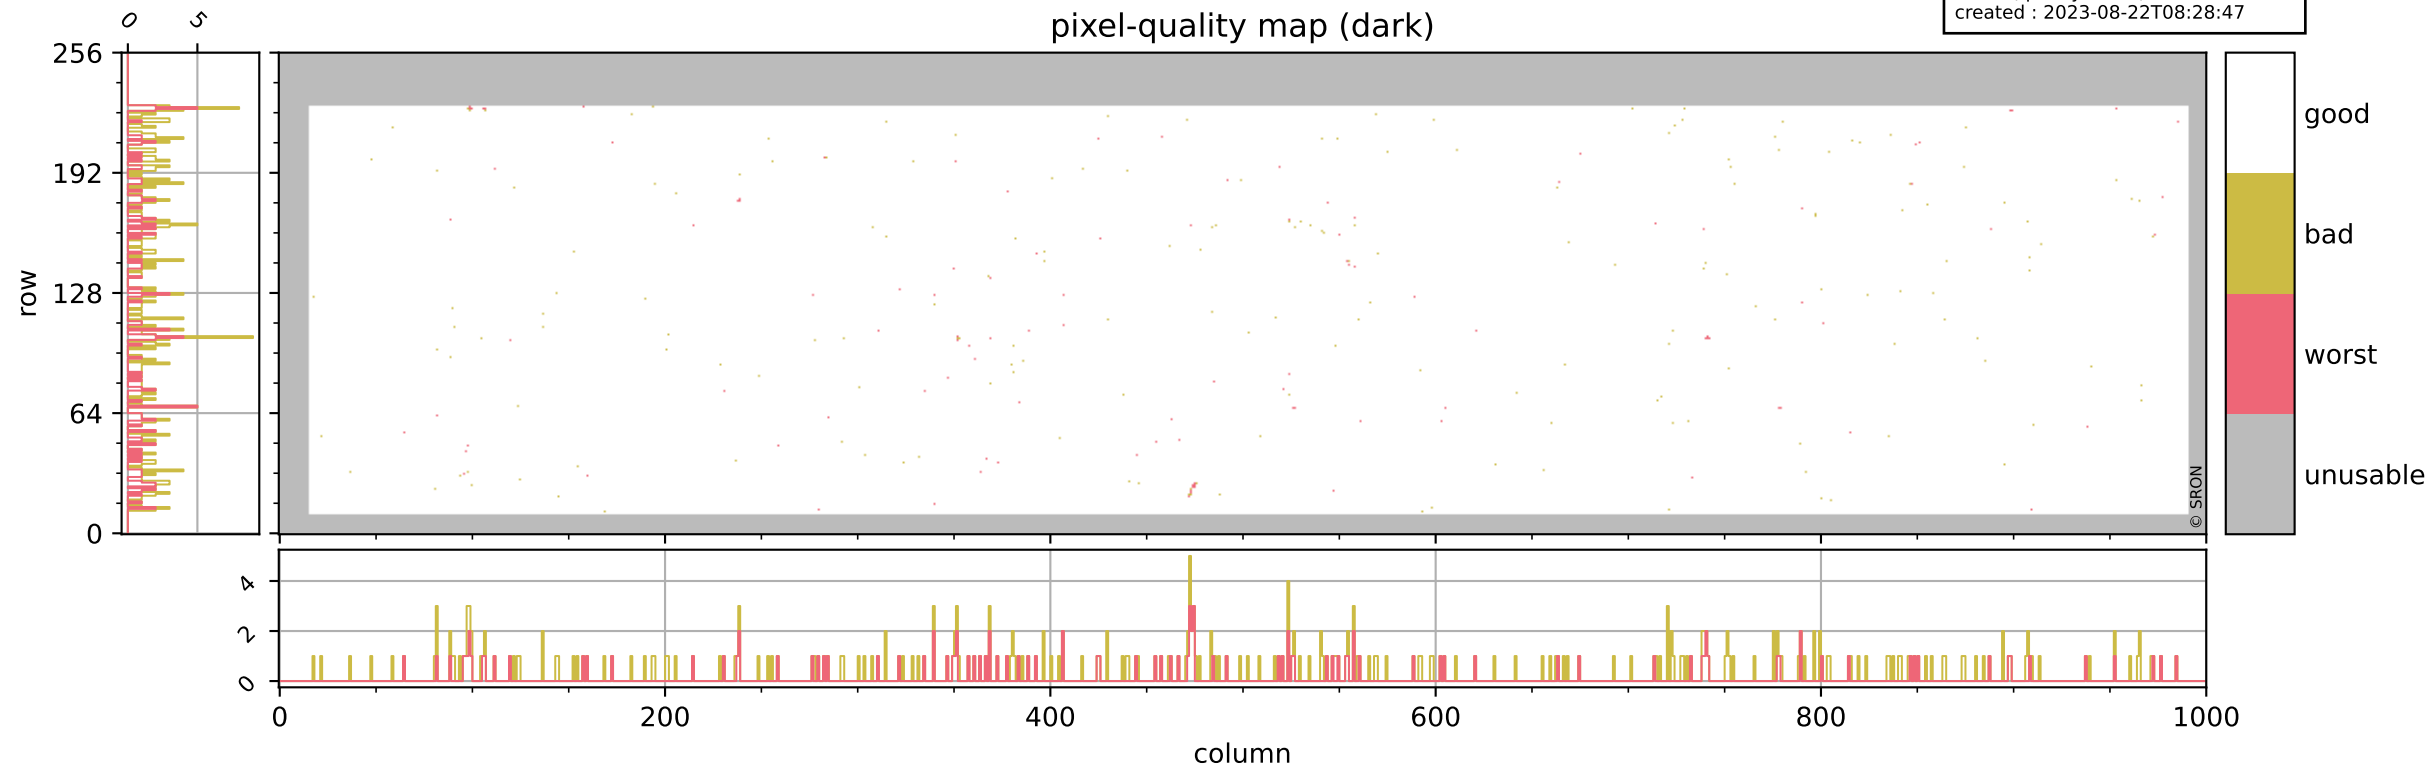

# Tropomi SWIR pixel quality (official)

orbits : 18 in [21247, 21292]  
coverage : 2021-11-19 / 2021-11-22  
bad (quality < 0.8) : 4106  
worst (quality < 0.1) : 516  
created : 2023-08-22T08:28:47

## pixel-quality map

# Tropomi SWIR pixel quality (official)

orbits : 18 in [21247, 21292]  
coverage : 2021-11-19 / 2021-11-22  
bad (quality < 0.8) : 295  
worst (quality < 0.1) : 112  
created : 2023-08-22T08:28:47

# Tropomi SWIR pixel quality (official)

orbits : 18 in [21247, 21292]  
coverage : 2021-11-19 / 2021-11-22  
bad (quality < 0.8) : 3851  
worst (quality < 0.1) : 439  
created : 2023-08-22T08:28:47