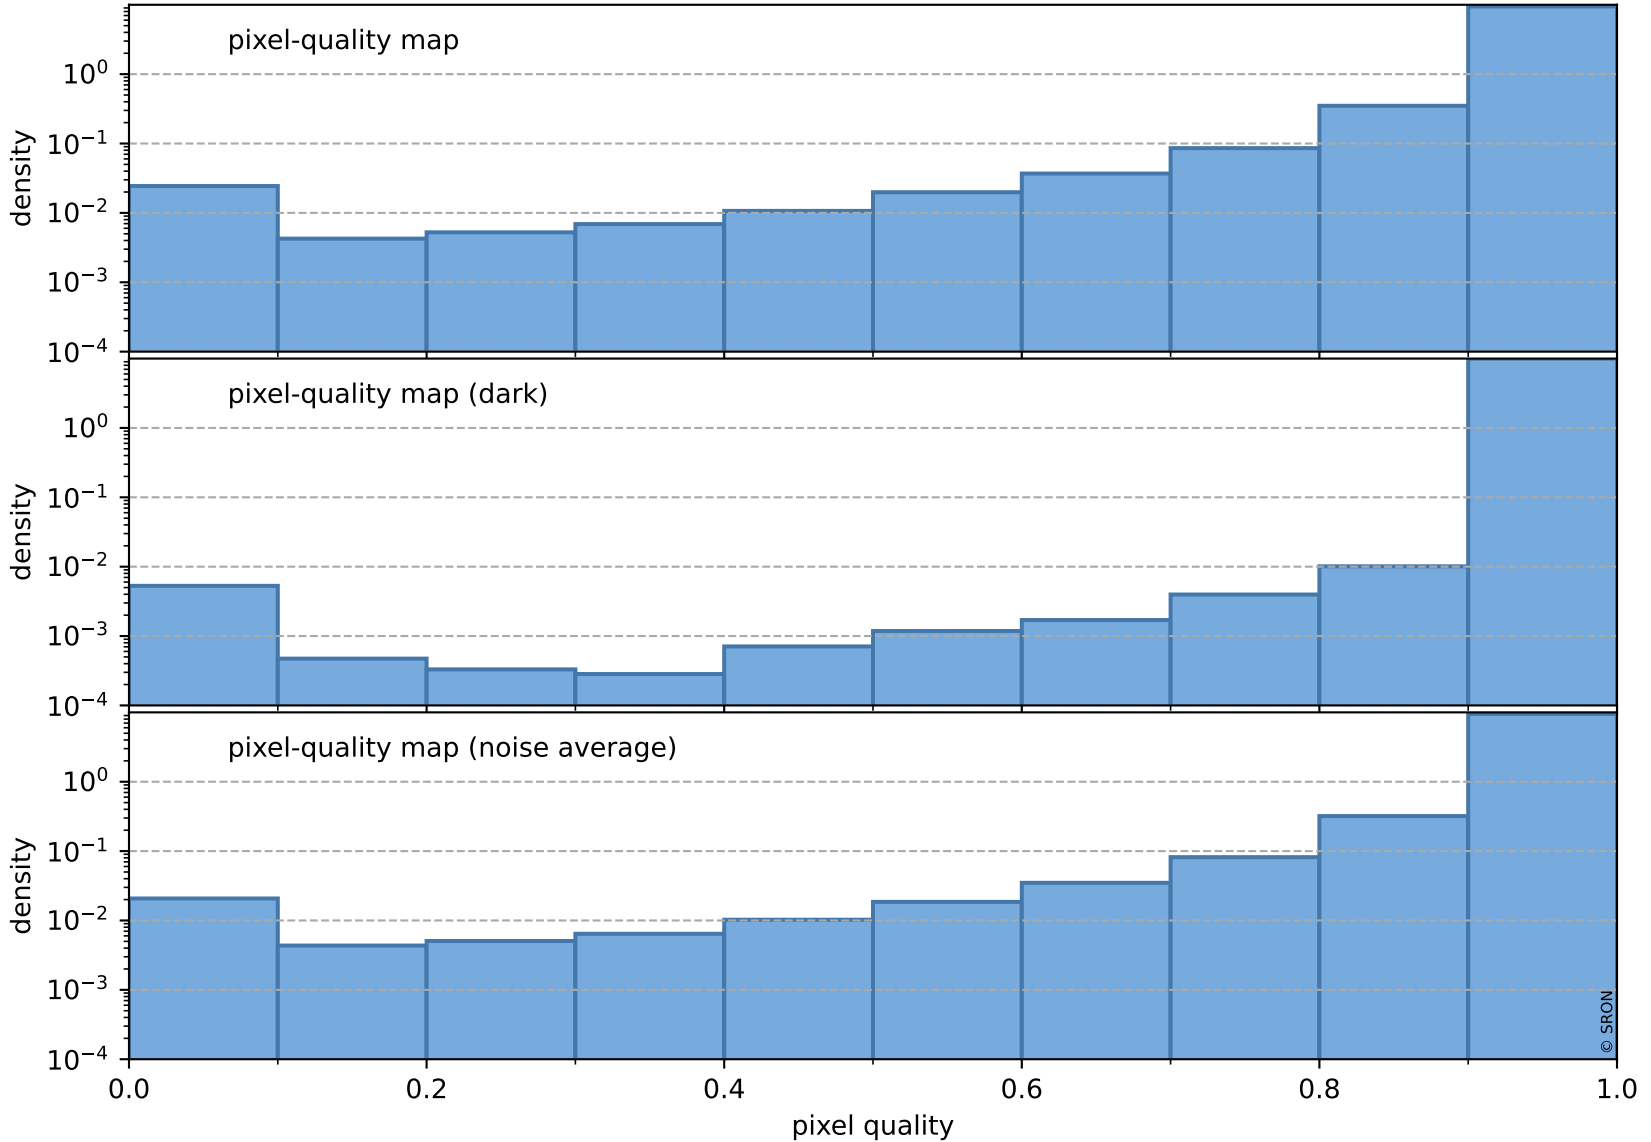

Tropomi SWIR pixel quality (official)

orbits : 18 in [21247, 21292]
coverage : 2021-11-19 / 2021-11-22
created : 2023-08-22T08:28:48

Histograms of pixel-quality