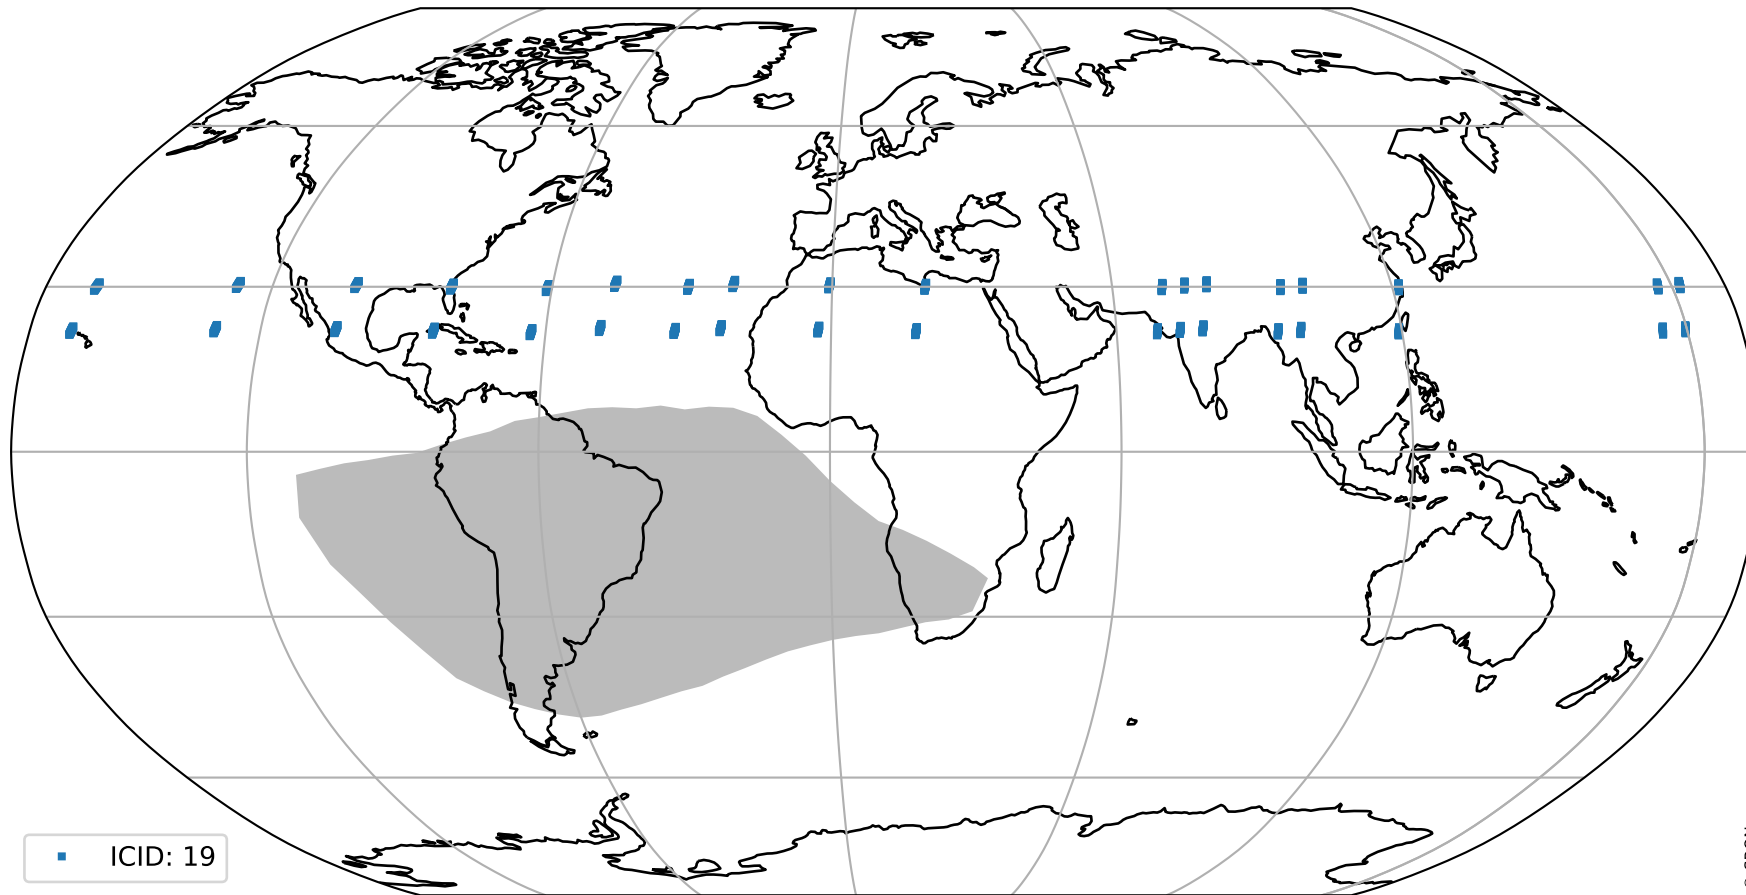

# Tropomi SWIR pixel quality (official)

orbits : 18 in [21247, 21292]  
coverage : 2021-11-19 / 2021-11-22  
created : 2023-08-22T08:28:48

## Histograms of pixel-quality

# Tropomi SWIR pixel quality (official) ground-tracks of Sentinel-5P

orbits : 18 in [21247, 21292]  
coverage : 2021-11-19 / 2021-11-22  
created : 2023-08-22T08:28:48