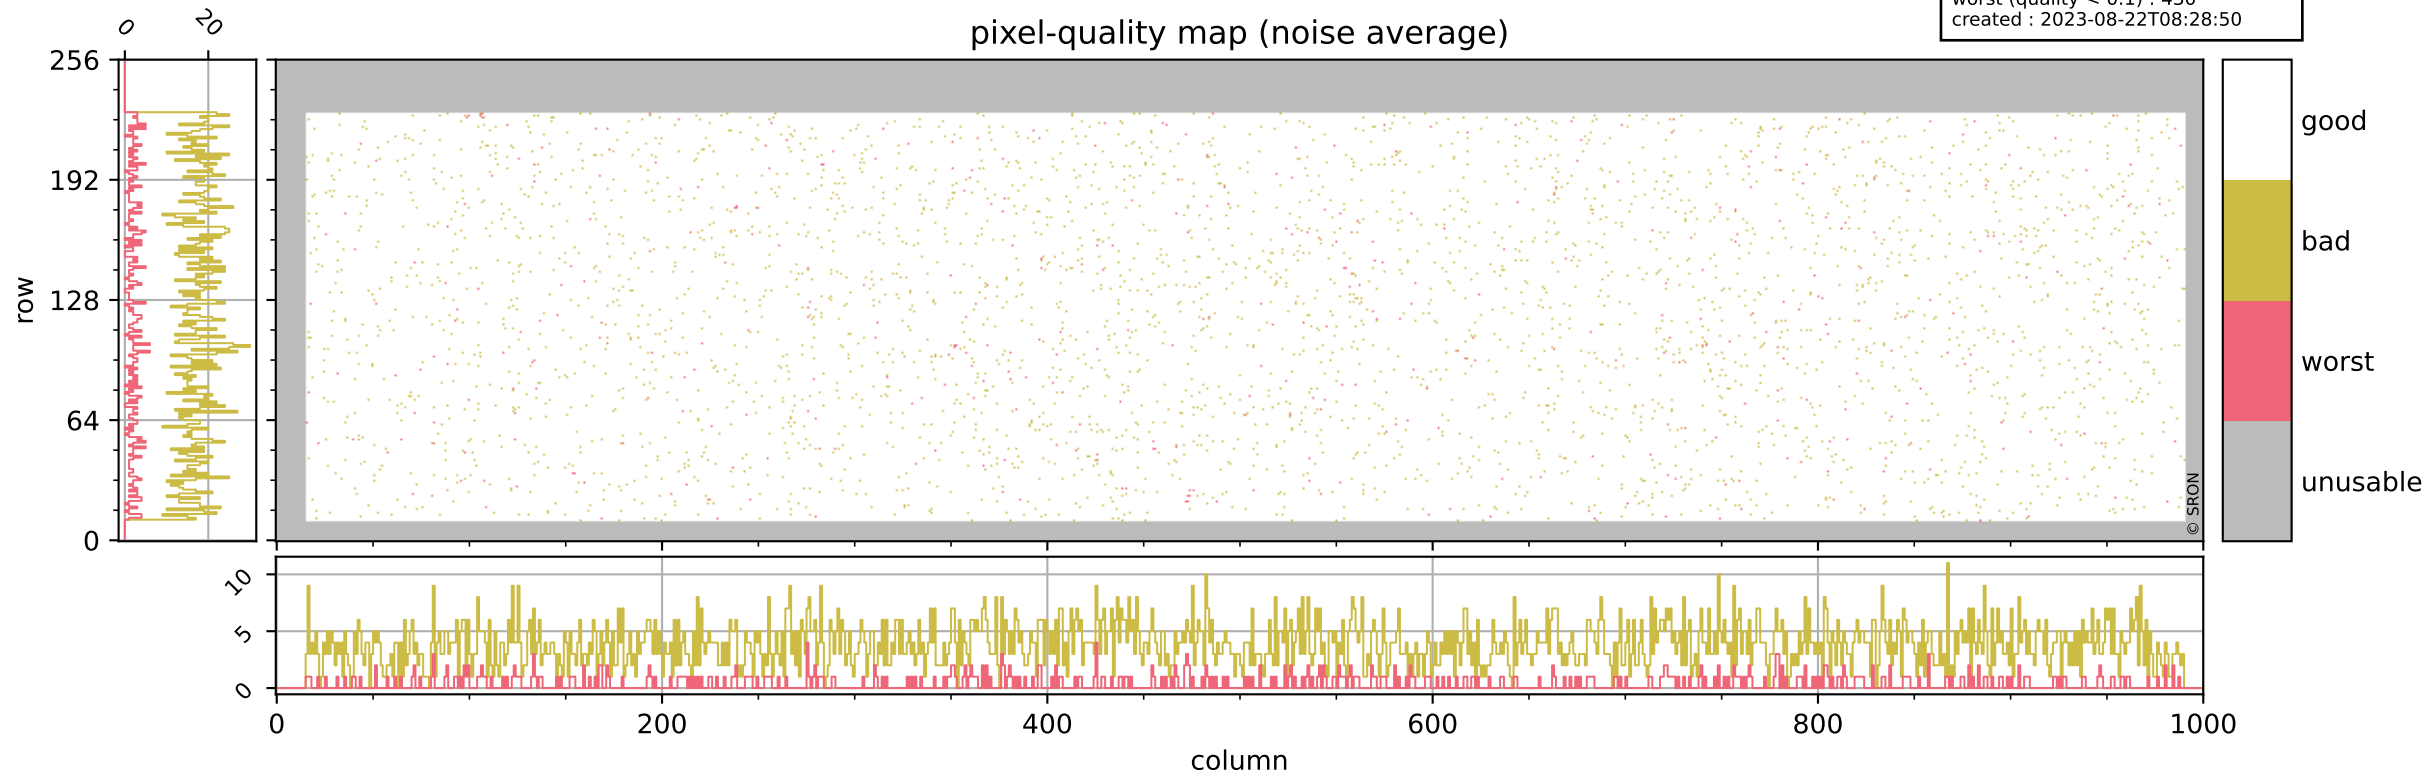

Tropomi SWIR pixel quality (official)

orbits : 20 in [21262, 21307]
coverage : 2021-11-20 / 2021-11-23
bad (quality < 0.8) : 293
worst (quality < 0.1) : 112
created : 2023-08-22T08:28:50

pixel-quality map (dark)

Tropomi SWIR pixel quality (official)

orbits : 20 in [21262, 21307]
coverage : 2021-11-20 / 2021-11-23
bad (quality < 0.8) : 3793
worst (quality < 0.1) : 430
created : 2023-08-22T08:28:50

pixel-quality map (noise average)

Tropomi SWIR pixel quality (official)

orbits : 20 in [21262, 21307]
coverage : 2021-11-20 / 2021-11-23
to good : 371
good to bad : 1871
to worst : 296
created : 2023-08-22T08:28:50

total quality compared with SWIR pixel-quality CKD

Tropomi SWIR pixel quality (official)

orbits : 20 in [21262, 21307]
coverage : 2021-11-20 / 2021-11-23
created : 2023-08-22T08:28:50

Histograms of pixel-quality

Tropomi SWIR pixel quality (official) ground-tracks of Sentinel-5P