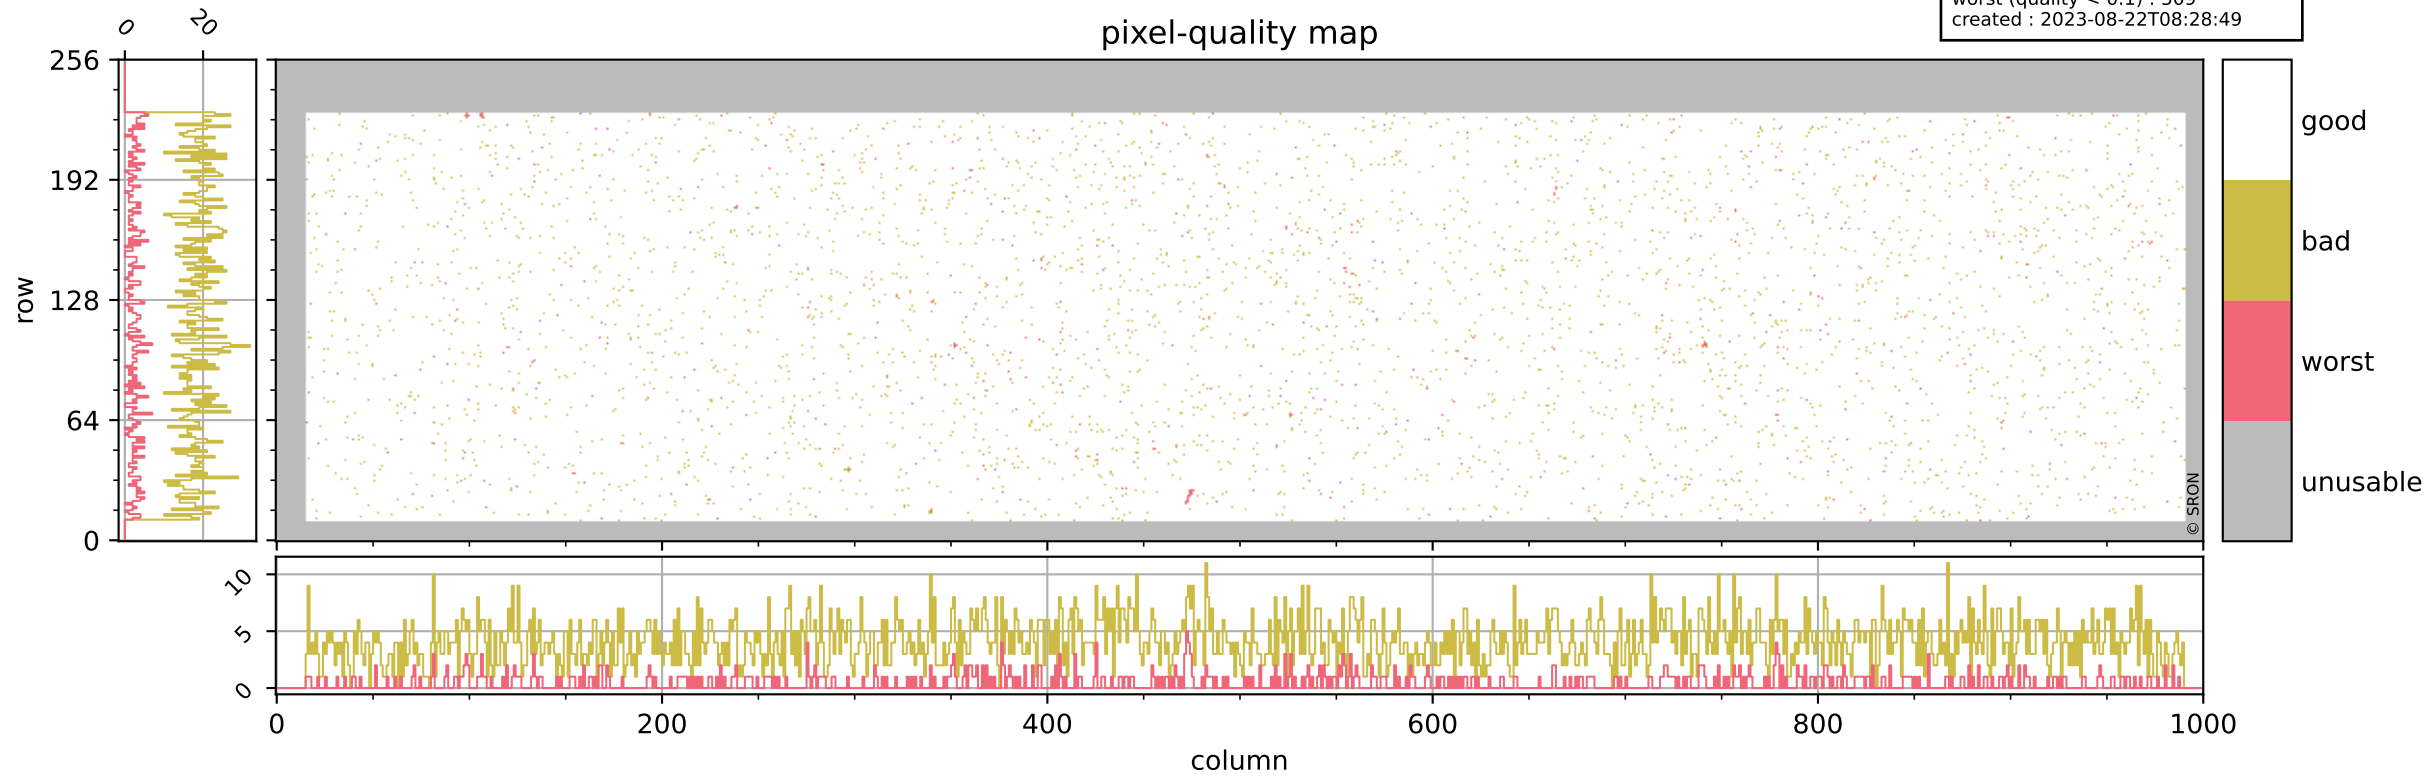

Tropomi SWIR pixel quality (official)

orbits : 20 in [21262, 21307]
coverage : 2021-11-20 / 2021-11-23
bad (quality < 0.8) : 4041
worst (quality < 0.1) : 509
created : 2023-08-22T08:28:49

pixel-quality map

Tropomi SWIR pixel quality (official)

orbits : 20 in [21262, 21307]
coverage : 2021-11-20 / 2021-11-23
bad (quality < 0.8) : 293
worst (quality < 0.1) : 112
created : 2023-08-22T08:28:50

pixel-quality map (dark)

Tropomi SWIR pixel quality (official)

orbits : 20 in [21262, 21307]
coverage : 2021-11-20 / 2021-11-23
bad (quality < 0.8) : 3793
worst (quality < 0.1) : 430
created : 2023-08-22T08:28:50

pixel-quality map (noise average)

Tropomi SWIR pixel quality (official)

orbits : 20 in [21262, 21307]
coverage : 2021-11-20 / 2021-11-23
created : 2023-08-22T08:28:50

Histograms of pixel-quality

Tropomi SWIR pixel quality (official) ground-tracks of Sentinel-5P