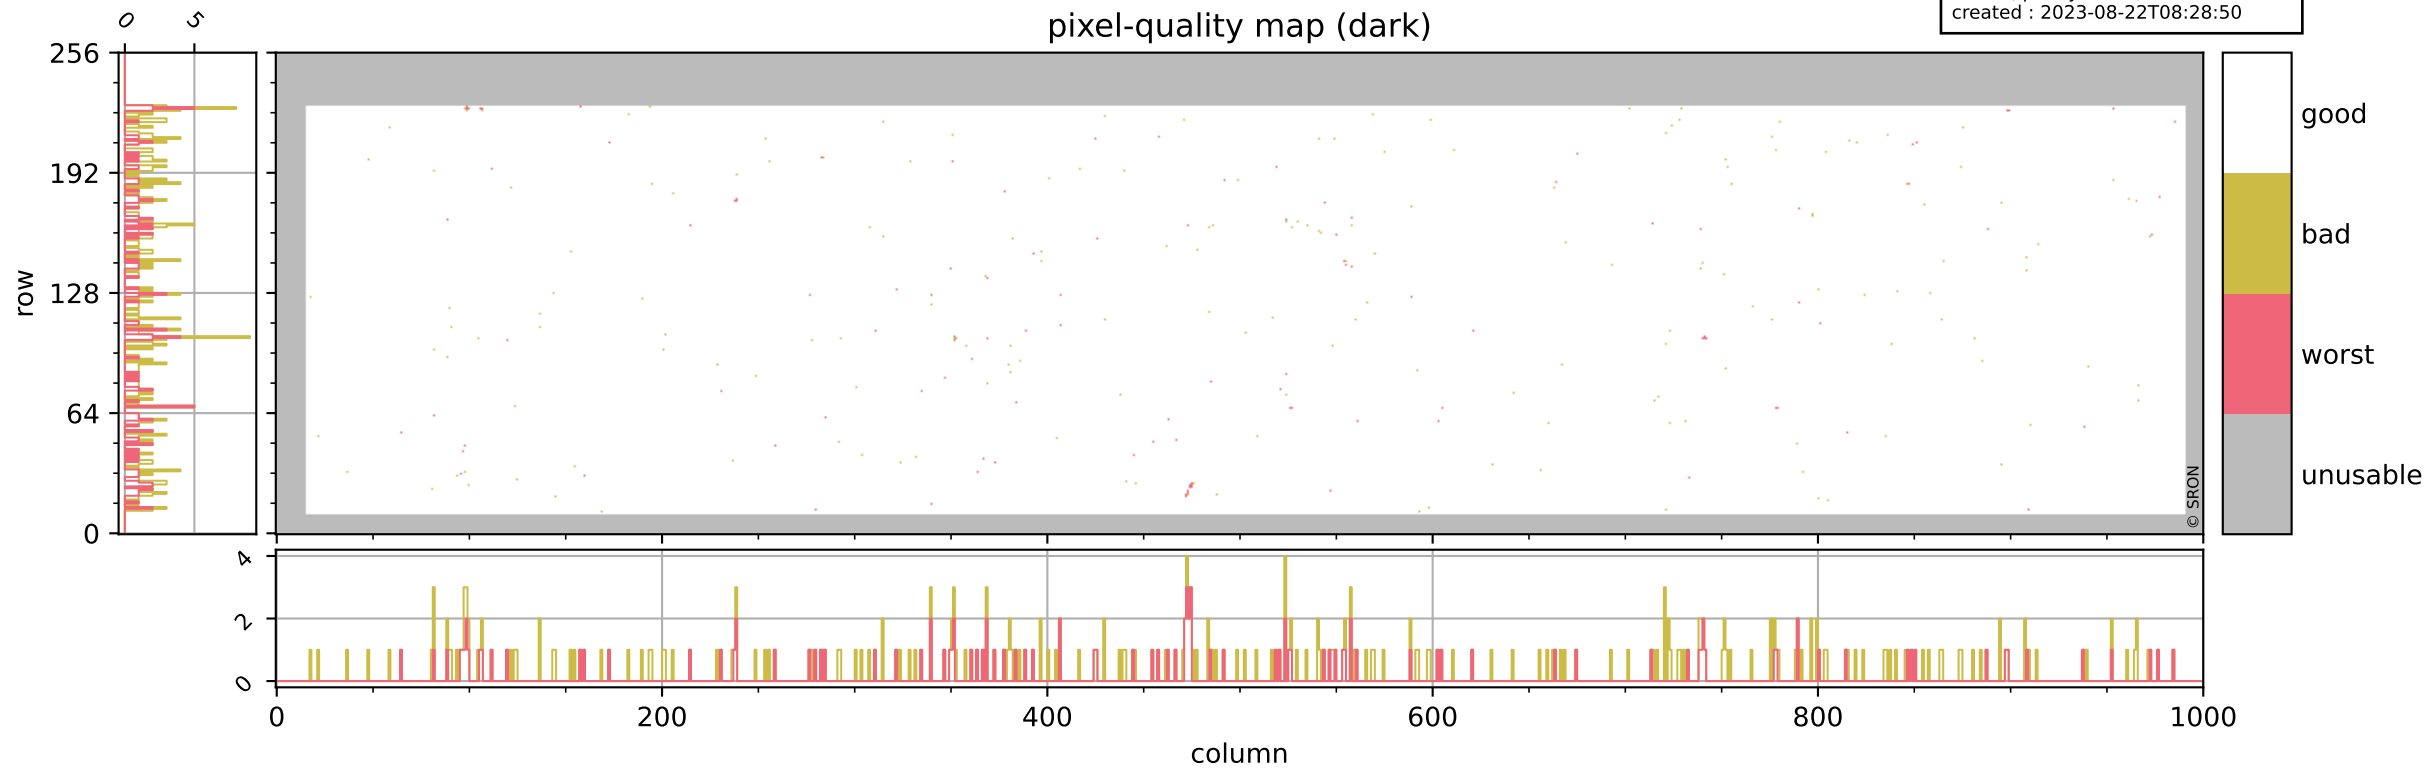

Tropomi SWIR pixel quality (official)

orbits : 20 in [21262, 21307]
coverage : 2021-11-20 / 2021-11-23
bad (quality < 0.8) : 4041
worst (quality < 0.1) : 509
created : 2023-08-22T08:28:49

pixel-quality map

Tropomi SWIR pixel quality (official)

orbits : 20 in [21262, 21307]
coverage : 2021-11-20 / 2021-11-23
bad (quality < 0.8) : 293
worst (quality < 0.1) : 112
created : 2023-08-22T08:28:50

pixel-quality map (dark)

Tropomi SWIR pixel quality (official)

orbits : 20 in [21262, 21307]
coverage : 2021-11-20 / 2021-11-23
bad (quality < 0.8) : 3793
worst (quality < 0.1) : 430
created : 2023-08-22T08:28:50

pixel-quality map (noise average)

Tropomi SWIR pixel quality (official)

orbits : 20 in [21262, 21307]
coverage : 2021-11-20 / 2021-11-23
to good : 371
good to bad : 1871
to worst : 296
created : 2023-08-22T08:28:50

total quality compared with SWIR pixel-quality CKD