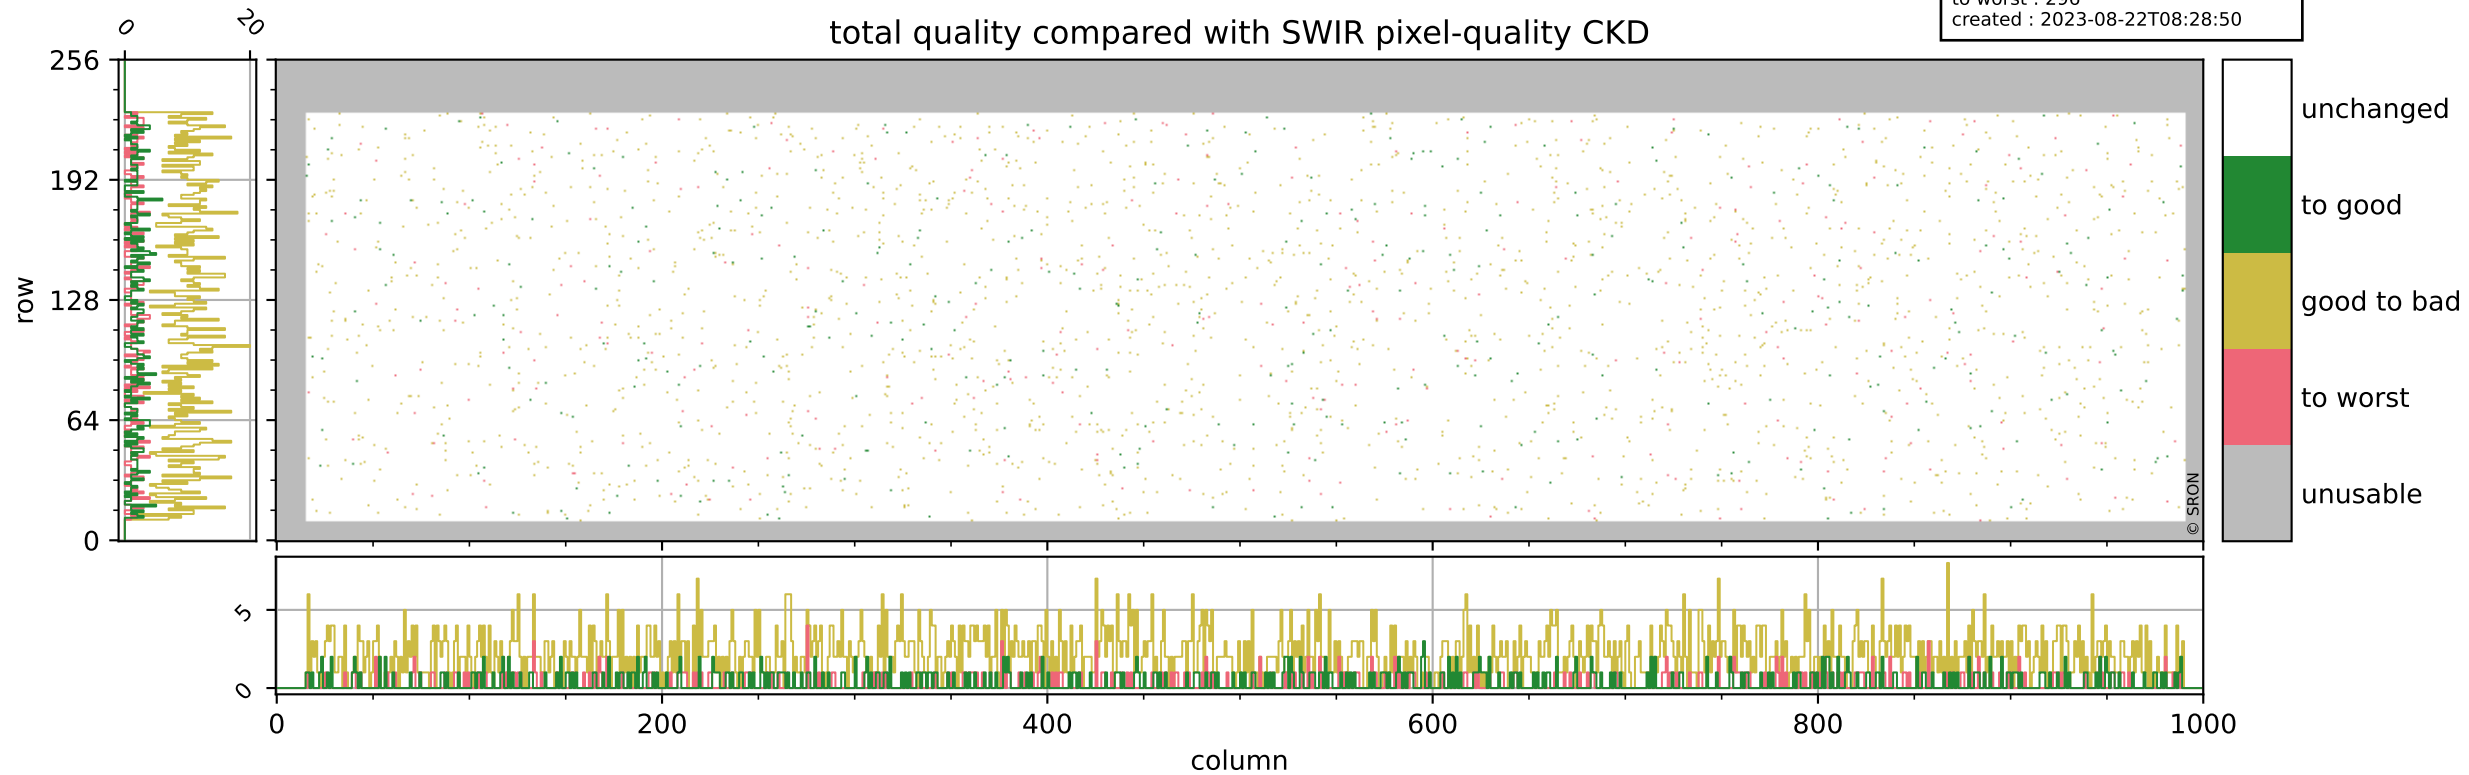

Tropomi SWIR pixel quality (official)

orbits : 20 in [21262, 21307]
coverage : 2021-11-20 / 2021-11-23
bad (quality < 0.8) : 293
worst (quality < 0.1) : 112
created : 2023-08-22T08:28:50

pixel-quality map (dark)

Tropomi SWIR pixel quality (official)

orbits : 20 in [21262, 21307]
coverage : 2021-11-20 / 2021-11-23
bad (quality < 0.8) : 3793
worst (quality < 0.1) : 430
created : 2023-08-22T08:28:50

pixel-quality map (noise average)

Tropomi SWIR pixel quality (official)

orbits : 20 in [21262, 21307]
coverage : 2021-11-20 / 2021-11-23
to good : 371
good to bad : 1871
to worst : 296
created : 2023-08-22T08:28:50

total quality compared with SWIR pixel-quality CKD

Tropomi SWIR pixel quality (official)

orbits : 20 in [21262, 21307]
coverage : 2021-11-20 / 2021-11-23
created : 2023-08-22T08:28:50

Histograms of pixel-quality

Tropomi SWIR pixel quality (official) ground-tracks of Sentinel-5P