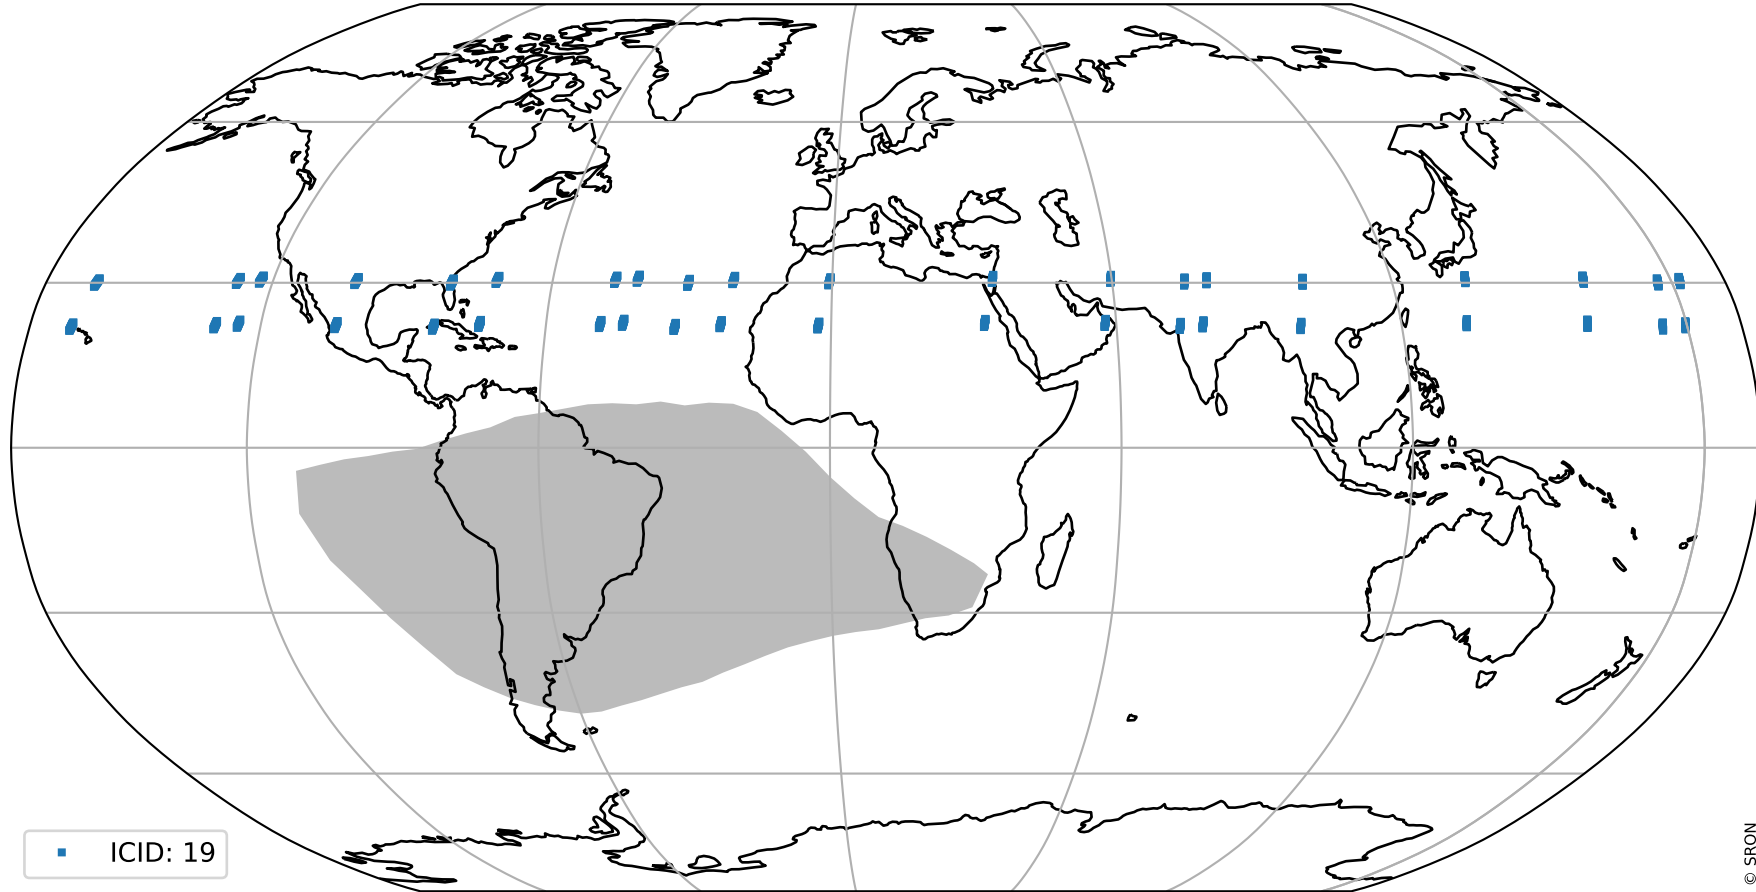

Tropomi SWIR pixel quality (official)

orbits : 20 in [21262, 21307]
coverage : 2021-11-20 / 2021-11-23
to good : 371
good to bad : 1871
to worst : 296
created : 2023-08-22T08:28:50

total quality compared with SWIR pixel-quality CKD

Tropomi SWIR pixel quality (official)

orbits : 20 in [21262, 21307]
coverage : 2021-11-20 / 2021-11-23
created : 2023-08-22T08:28:50

Histograms of pixel-quality

Tropomi SWIR pixel quality (official) ground-tracks of Sentinel-5P

orbits : 20 in [21262, 21307]
coverage : 2021-11-20 / 2021-11-23
created : 2023-08-22T08:28:51

■ ICID: 19

Tropomi SWIR pixel quality (official)

orbits : [2827, 21307]
coverage : 2018-04-30 / 2021-11-23
created : 2023-08-22T08:28:51