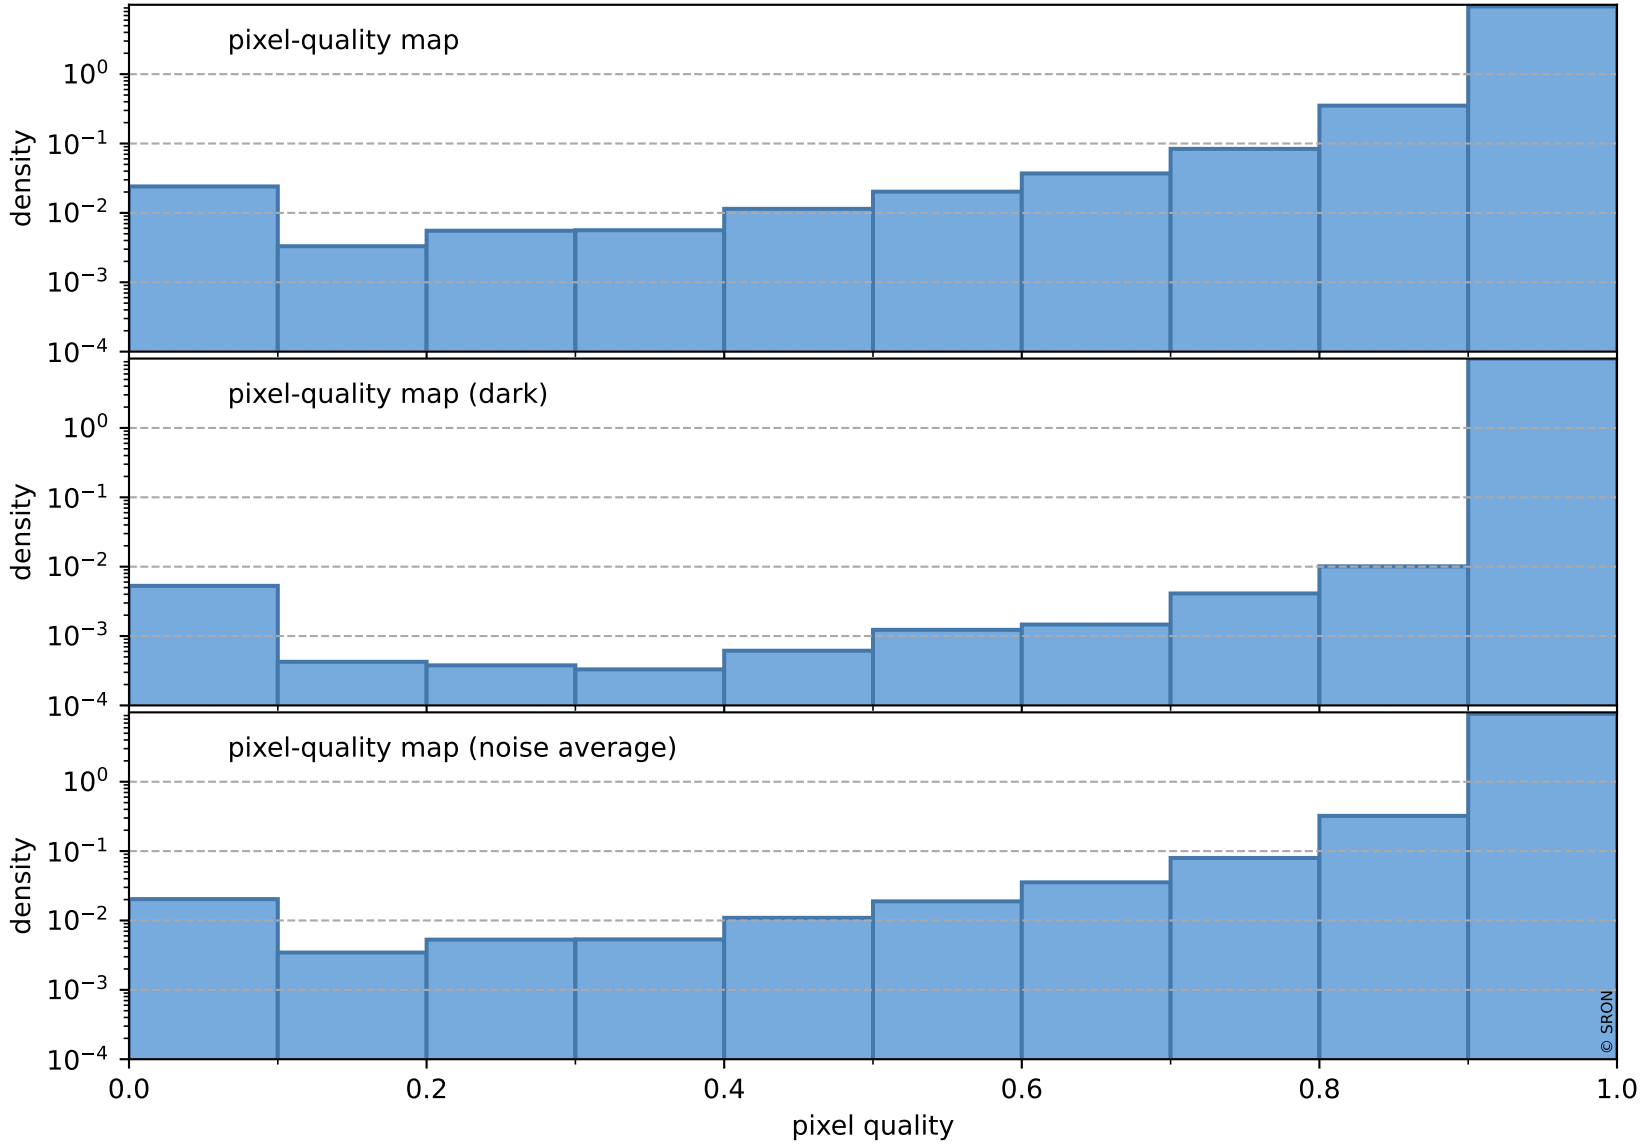

Tropomi SWIR pixel quality (official)

orbits : 20 in [21262, 21307]
coverage : 2021-11-20 / 2021-11-23
to good : 371
good to bad : 1871
to worst : 296
created : 2023-08-22T08:28:50

total quality compared with SWIR pixel-quality CKD

Tropomi SWIR pixel quality (official)

orbits : 20 in [21262, 21307]
coverage : 2021-11-20 / 2021-11-23
created : 2023-08-22T08:28:50

Histograms of pixel-quality

Tropomi SWIR pixel quality (official) ground-tracks of Sentinel-5P