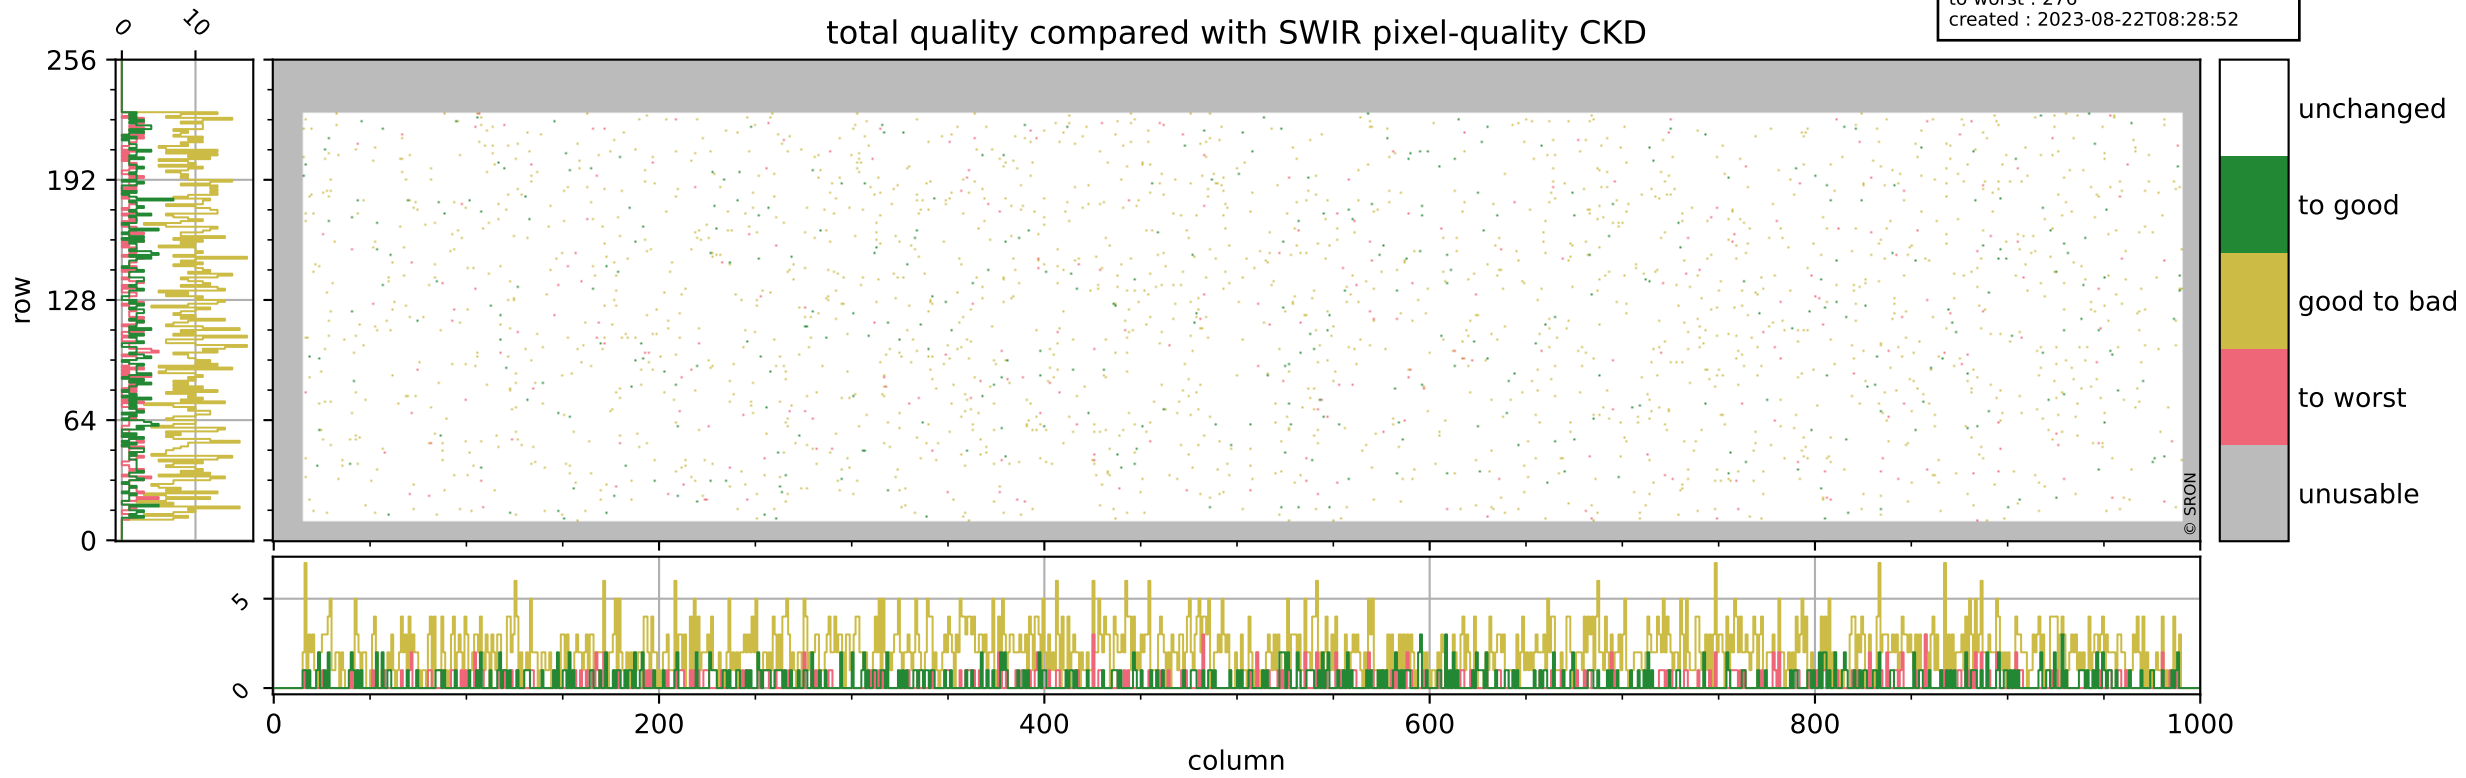

Tropomi SWIR pixel quality (official)

orbits : 19 in [21277, 21322]
coverage : 2021-11-21 / 2021-11-24
to good : 375
good to bad : 1756
to worst : 276
created : 2023-08-22T08:28:52

total quality compared with SWIR pixel-quality CKD