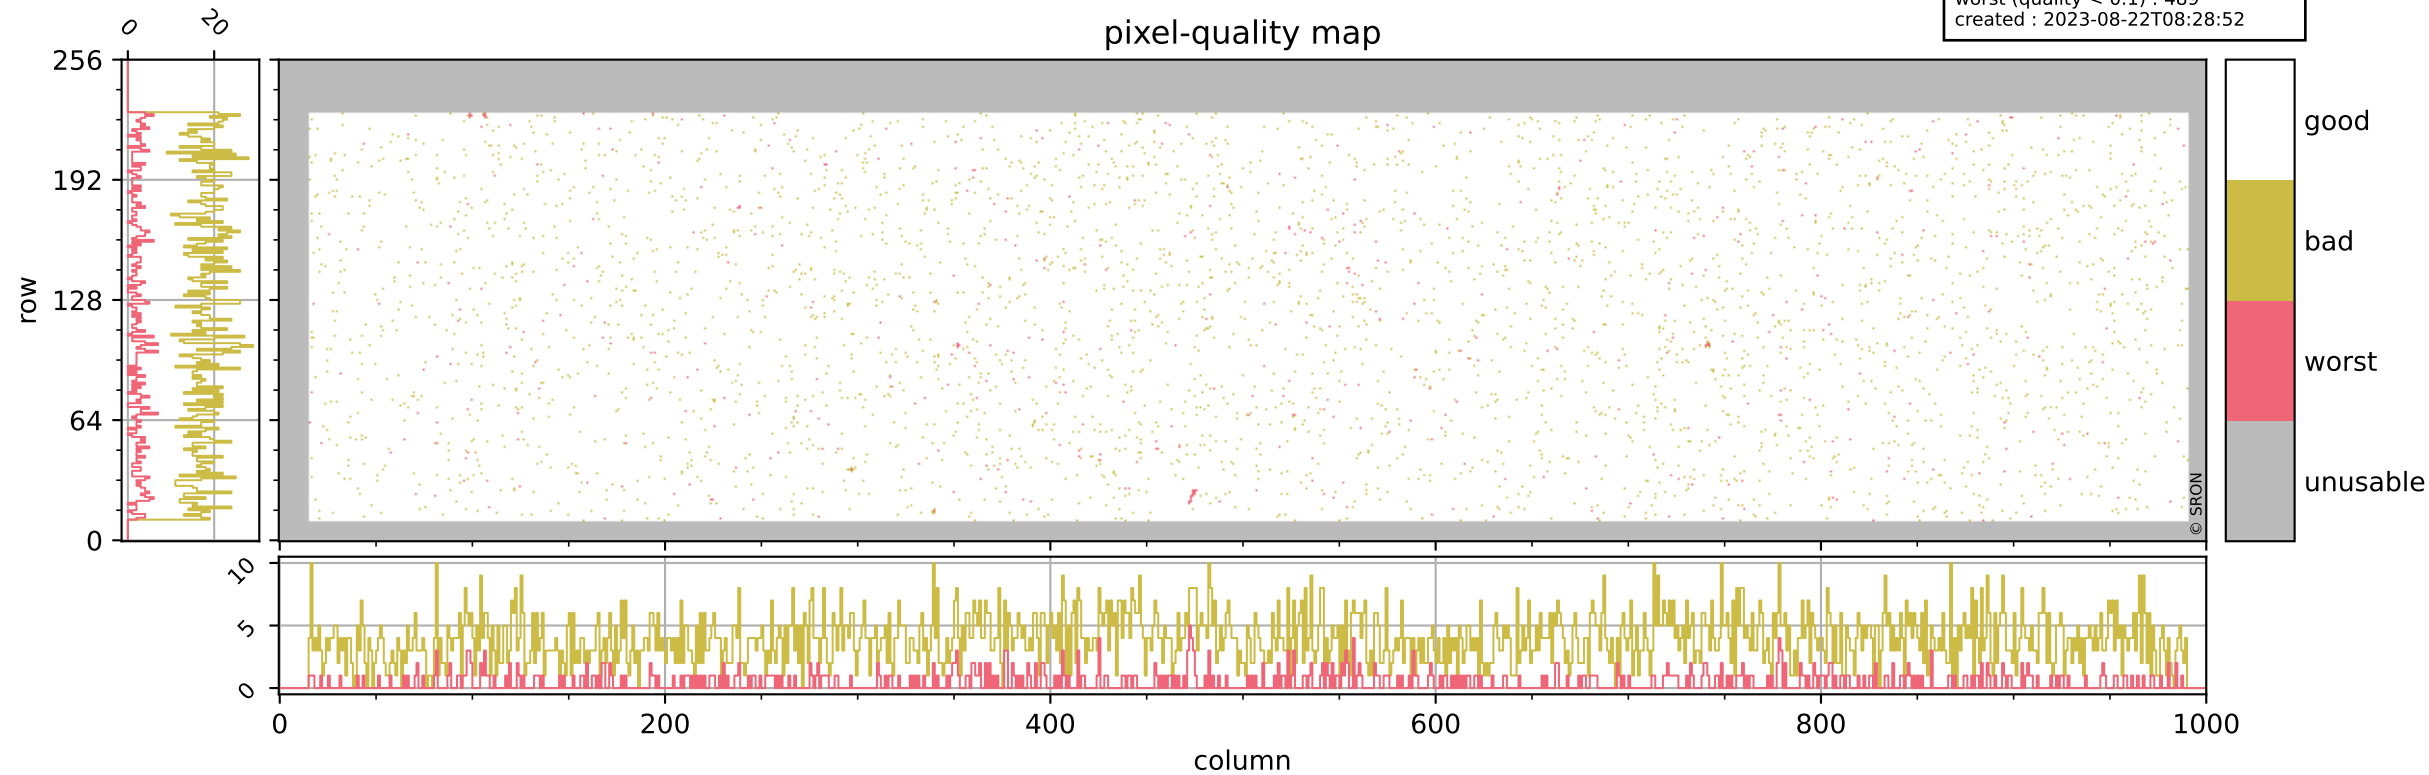

# Tropomi SWIR pixel quality (official)

orbits : 19 in [21277, 21322]  
coverage : 2021-11-21 / 2021-11-24  
bad (quality < 0.8) : 3903  
worst (quality < 0.1) : 489  
created : 2023-08-22T08:28:52

## pixel-quality map

# Tropomi SWIR pixel quality (official)

orbits : 19 in [21277, 21322]  
coverage : 2021-11-21 / 2021-11-24  
bad (quality < 0.8) : 294  
worst (quality < 0.1) : 114  
created : 2023-08-22T08:28:52

## pixel-quality map (dark)