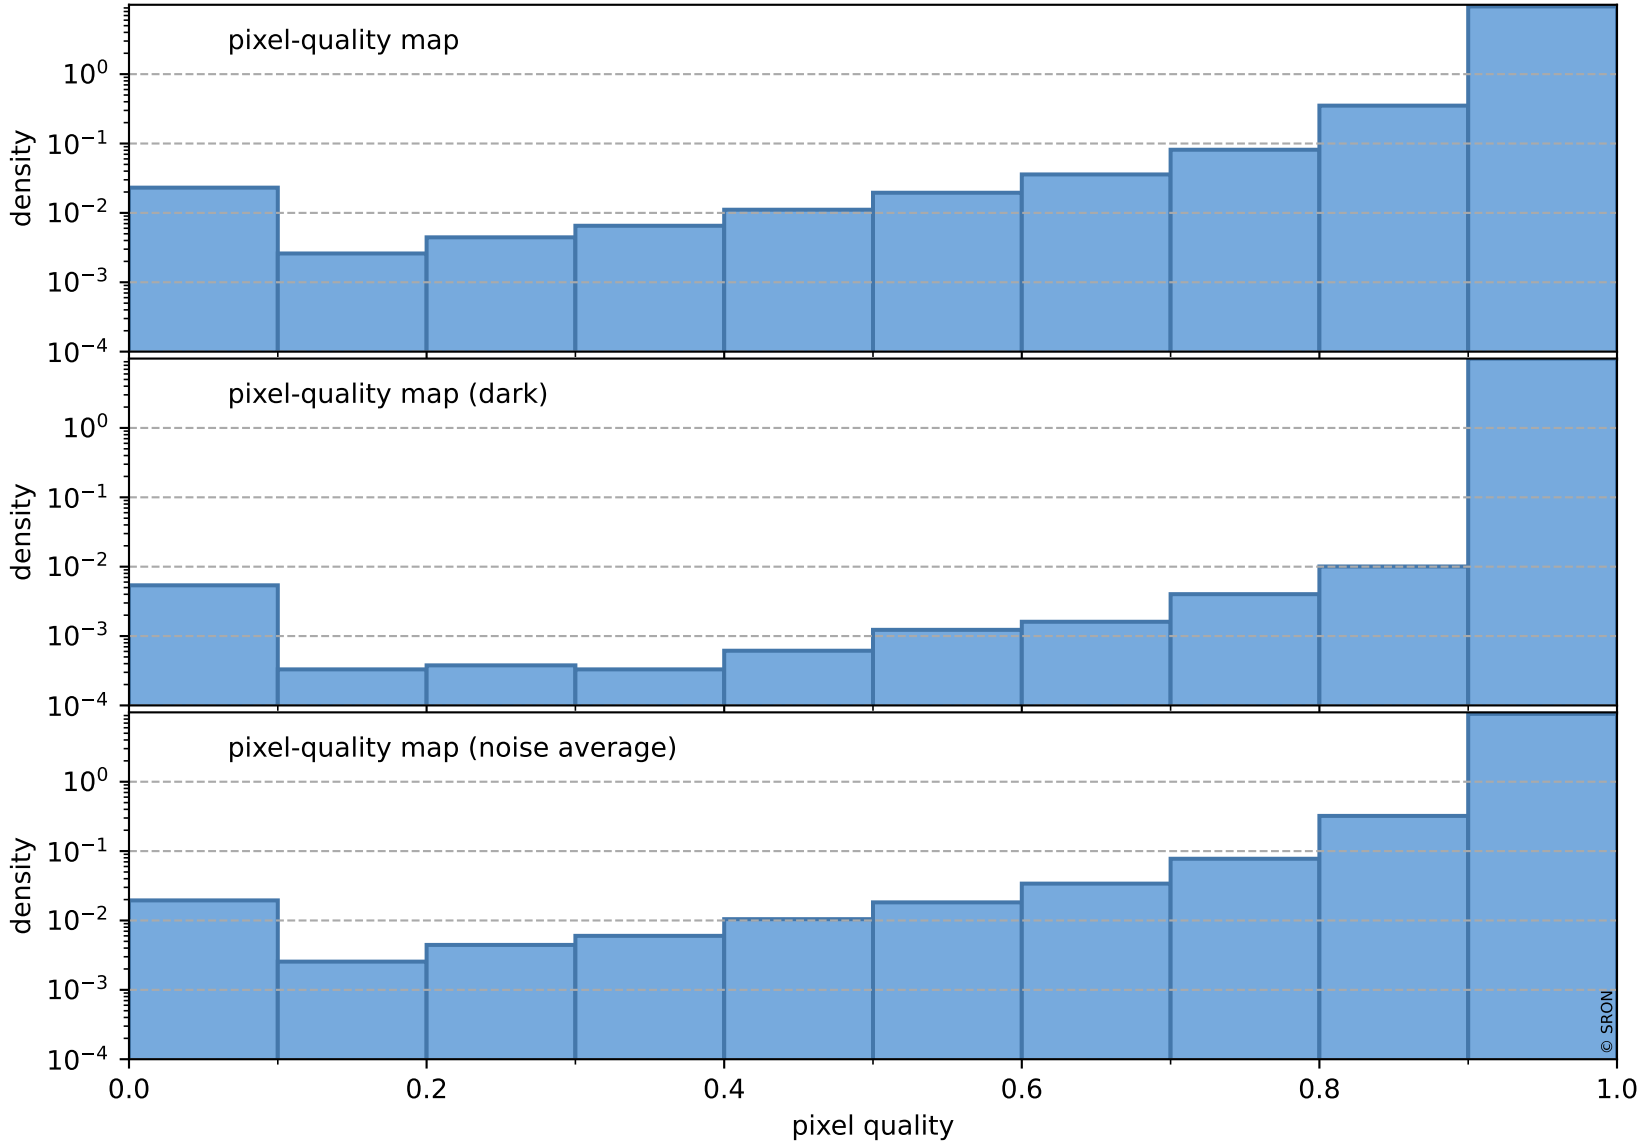

Tropomi SWIR pixel quality (official)

orbits : 19 in [21277, 21322]
coverage : 2021-11-21 / 2021-11-24
created : 2023-08-22T08:28:53

Histograms of pixel-quality