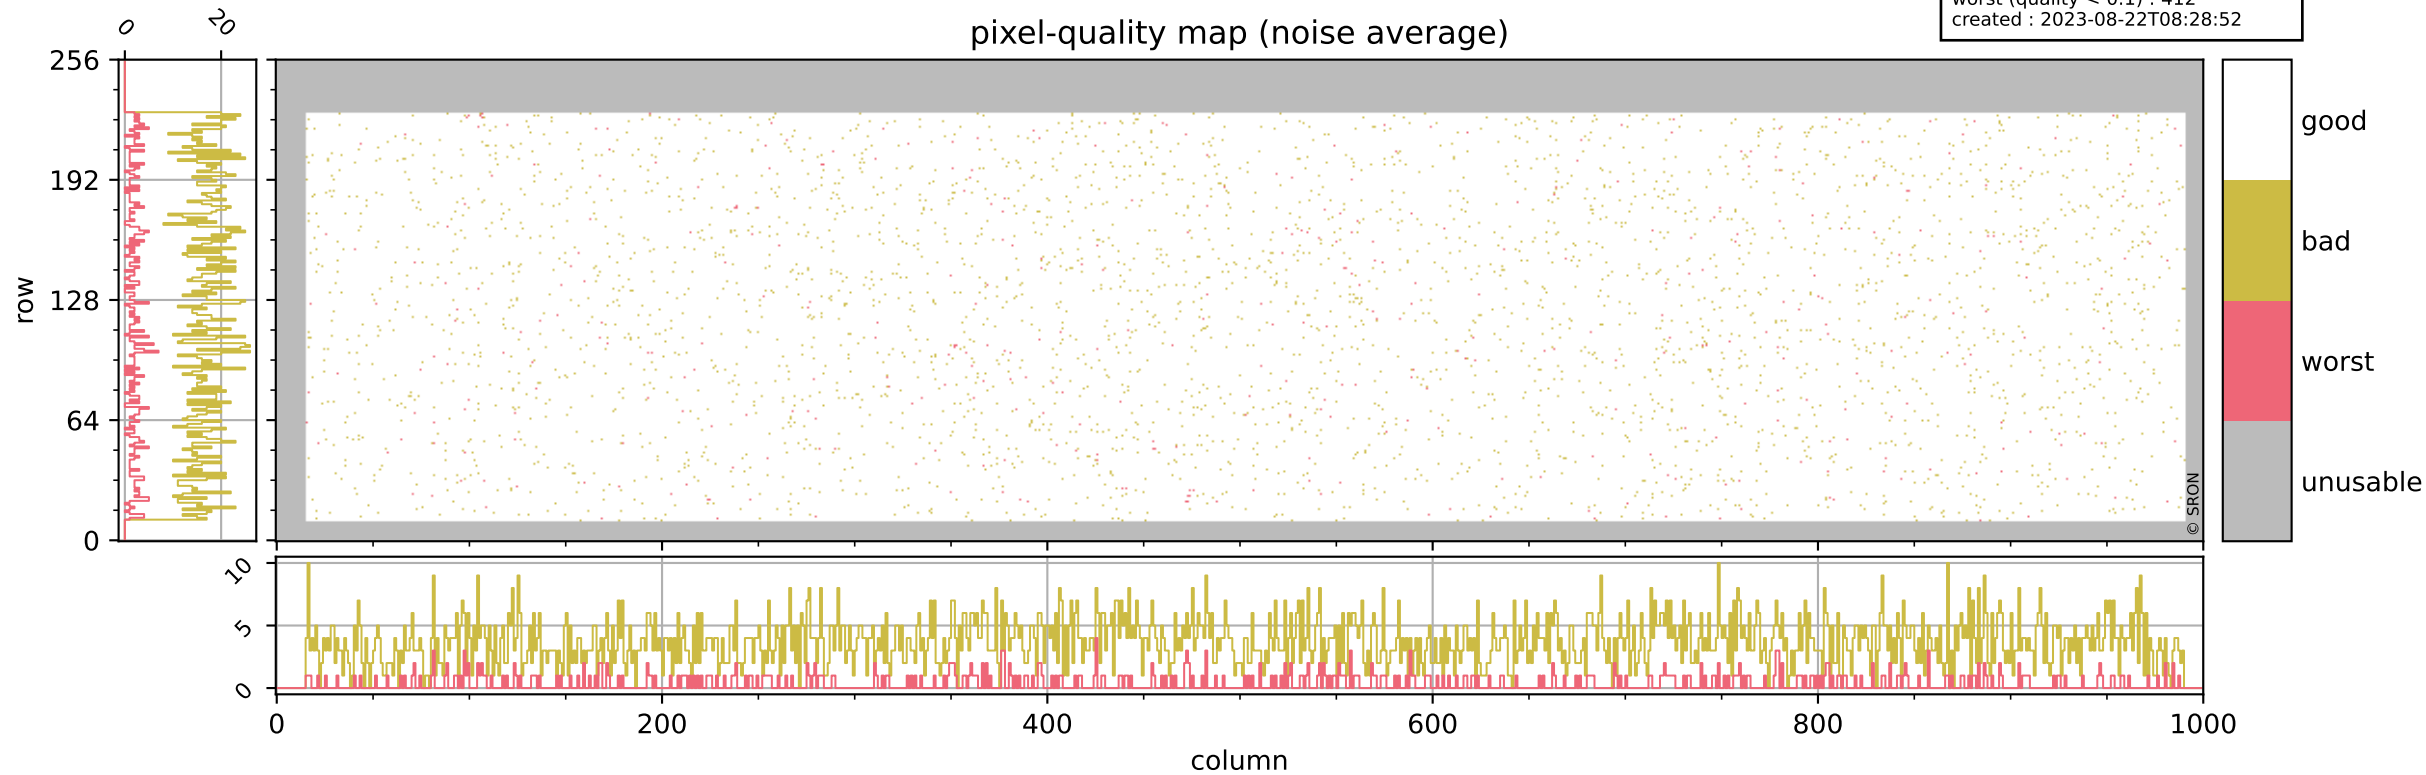

Tropomi SWIR pixel quality (official)

orbits : 19 in [21277, 21322]
coverage : 2021-11-21 / 2021-11-24
bad (quality < 0.8) : 3654
worst (quality < 0.1) : 412
created : 2023-08-22T08:28:52

pixel-quality map (noise average)