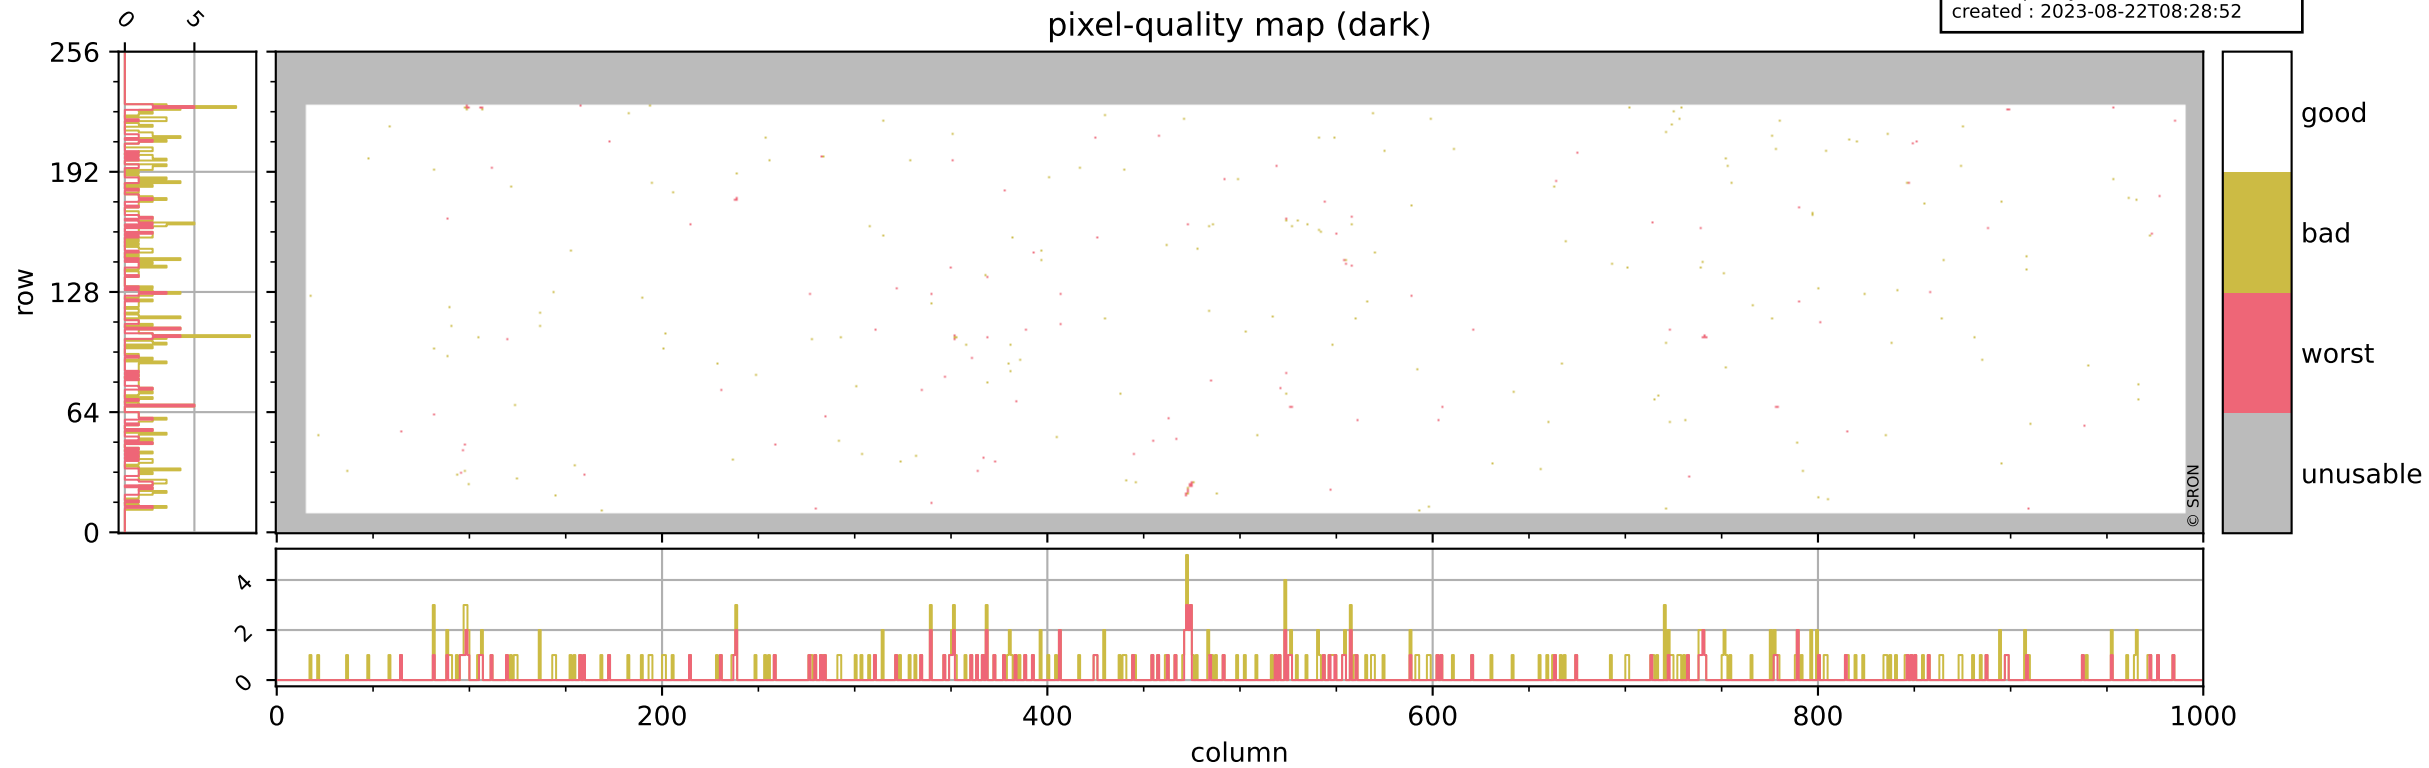

# Tropomi SWIR pixel quality (official)

orbits : 19 in [21277, 21322]  
coverage : 2021-11-21 / 2021-11-24  
bad (quality < 0.8) : 3903  
worst (quality < 0.1) : 489  
created : 2023-08-22T08:28:52

## pixel-quality map

# Tropomi SWIR pixel quality (official)

orbits : 19 in [21277, 21322]  
coverage : 2021-11-21 / 2021-11-24  
bad (quality < 0.8) : 294  
worst (quality < 0.1) : 114  
created : 2023-08-22T08:28:52

## pixel-quality map (dark)