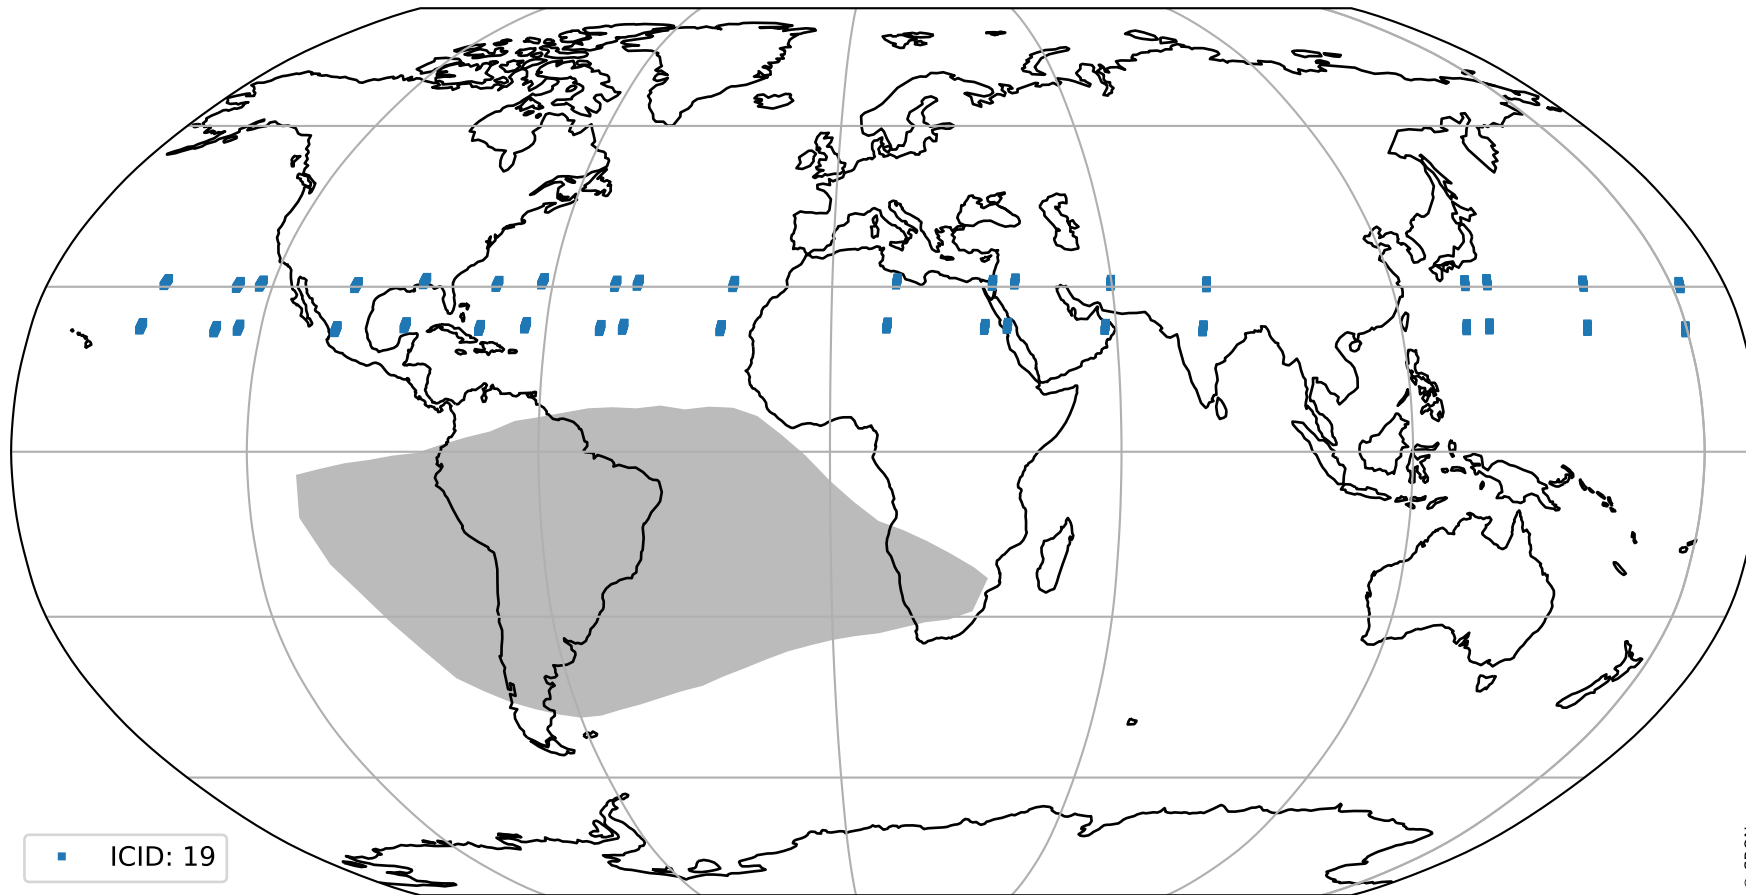

# Tropomi SWIR pixel quality (official)

orbits : 19 in [21277, 21322]  
coverage : 2021-11-21 / 2021-11-24  
created : 2023-08-22T08:28:53

## Histograms of pixel-quality

# Tropomi SWIR pixel quality (official) ground-tracks of Sentinel-5P

orbits : 19 in [21277, 21322]  
coverage : 2021-11-21 / 2021-11-24  
created : 2023-08-22T08:28:53