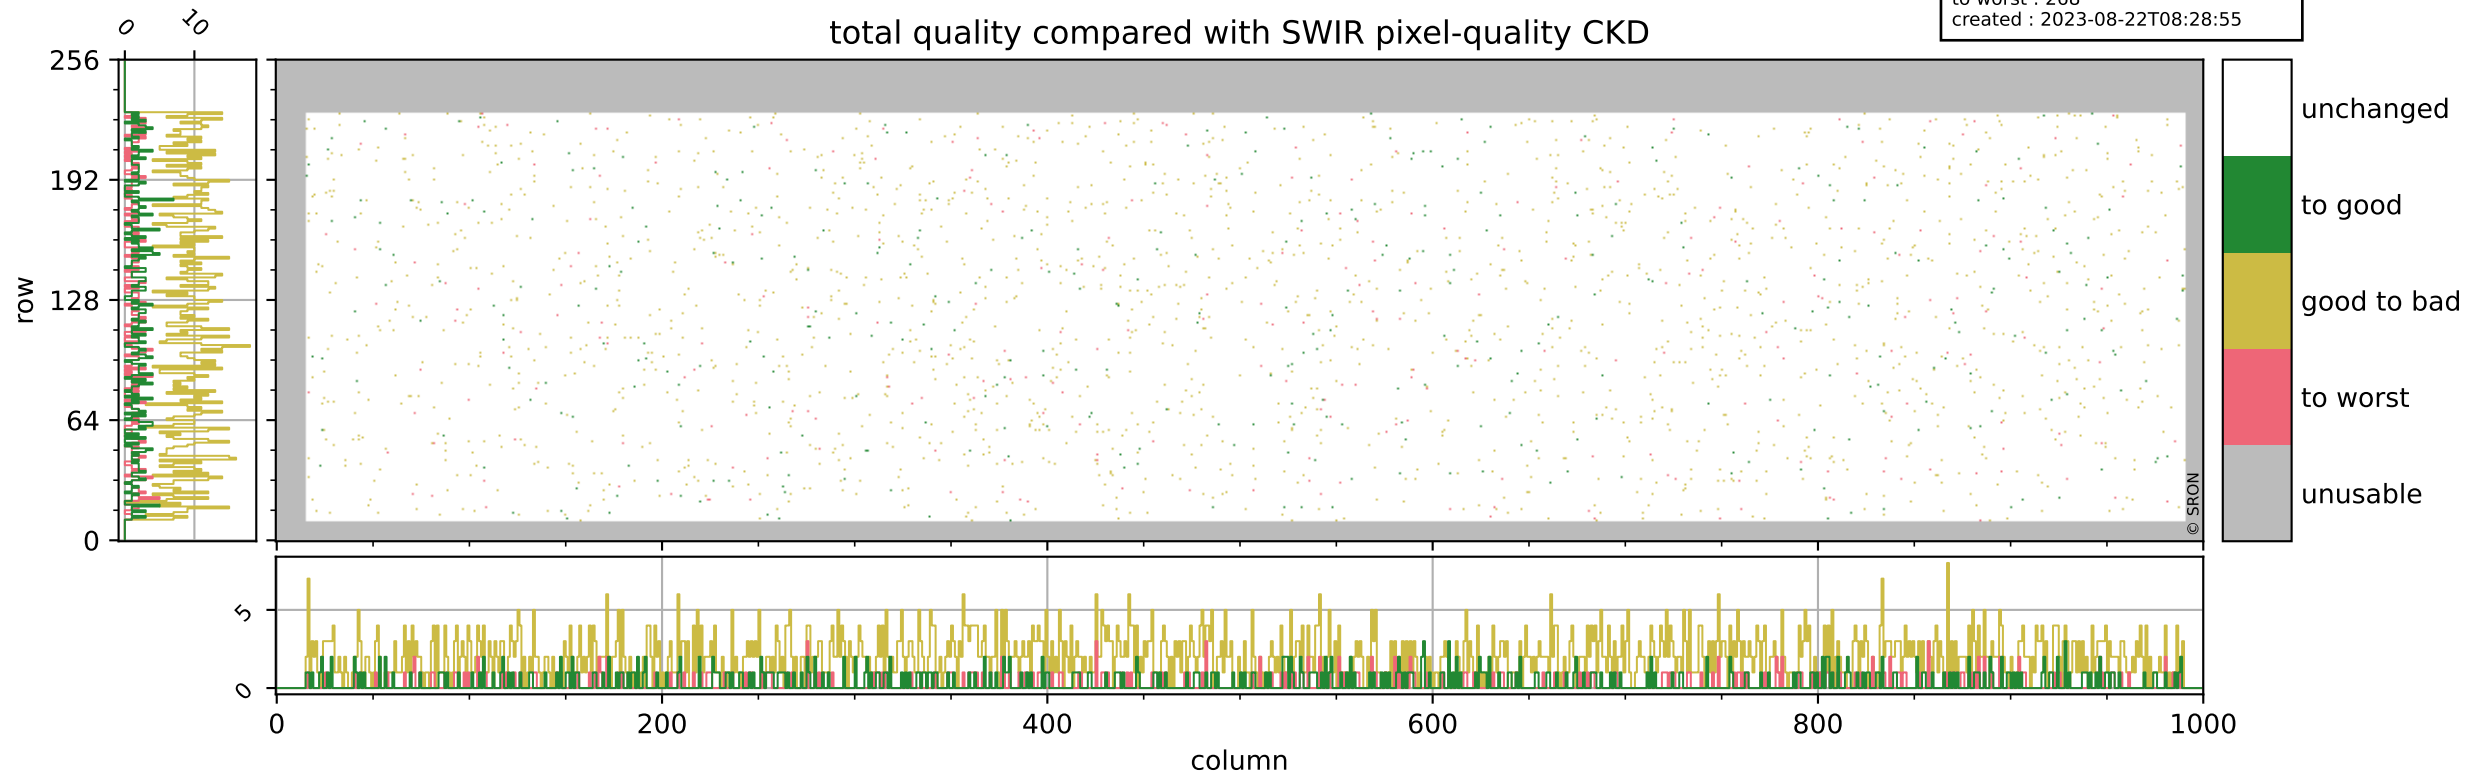

## pixel-quality map (dark)

# Tropomi SWIR pixel quality (official)

orbits : 19 in [21292, 21337]  
coverage : 2021-11-22 / 2021-11-25  
bad (quality < 0.8) : 3626  
worst (quality < 0.1) : 402  
created : 2023-08-22T08:28:55

# Tropomi SWIR pixel quality (official)

orbits : 19 in [21292, 21337]  
coverage : 2021-11-22 / 2021-11-25  
to good : 371  
good to bad : 1733  
to worst : 268  
created : 2023-08-22T08:28:55

## total quality compared with SWIR pixel-quality CKD