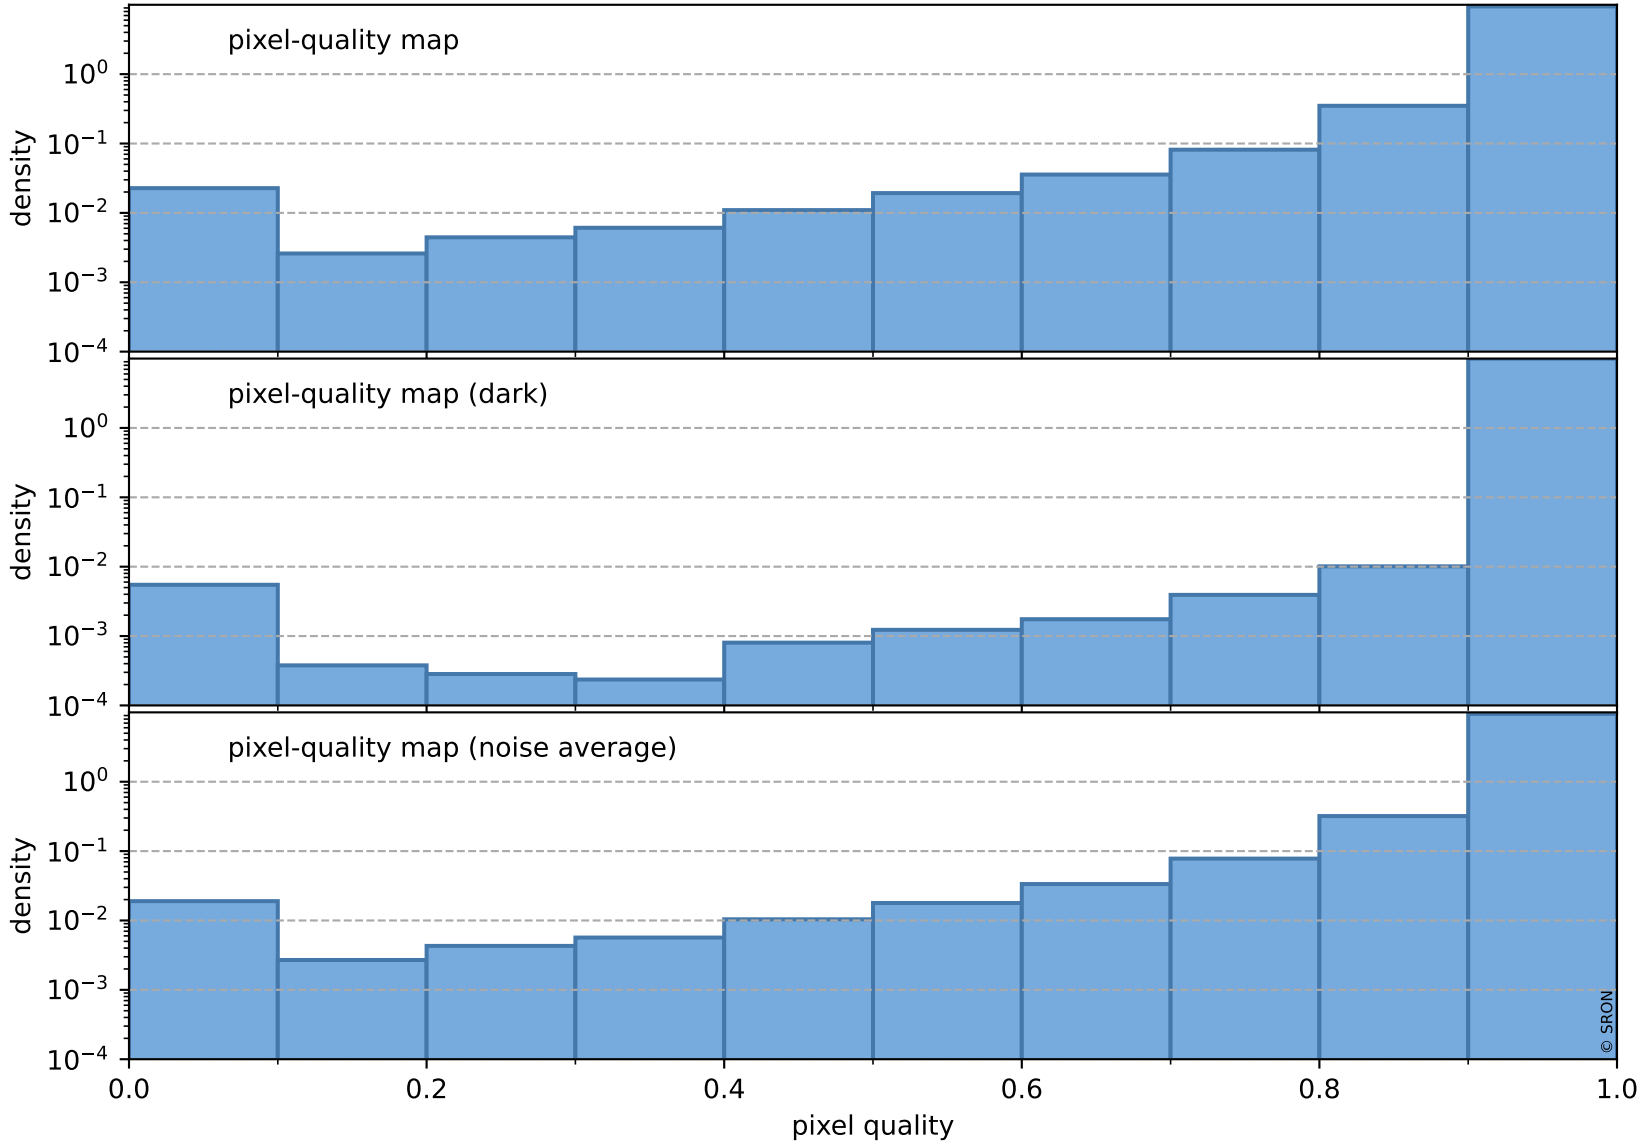

Tropomi SWIR pixel quality (official)

orbits : 19 in [21292, 21337]
coverage : 2021-11-22 / 2021-11-25
created : 2023-08-22T08:28:55

Histograms of pixel-quality