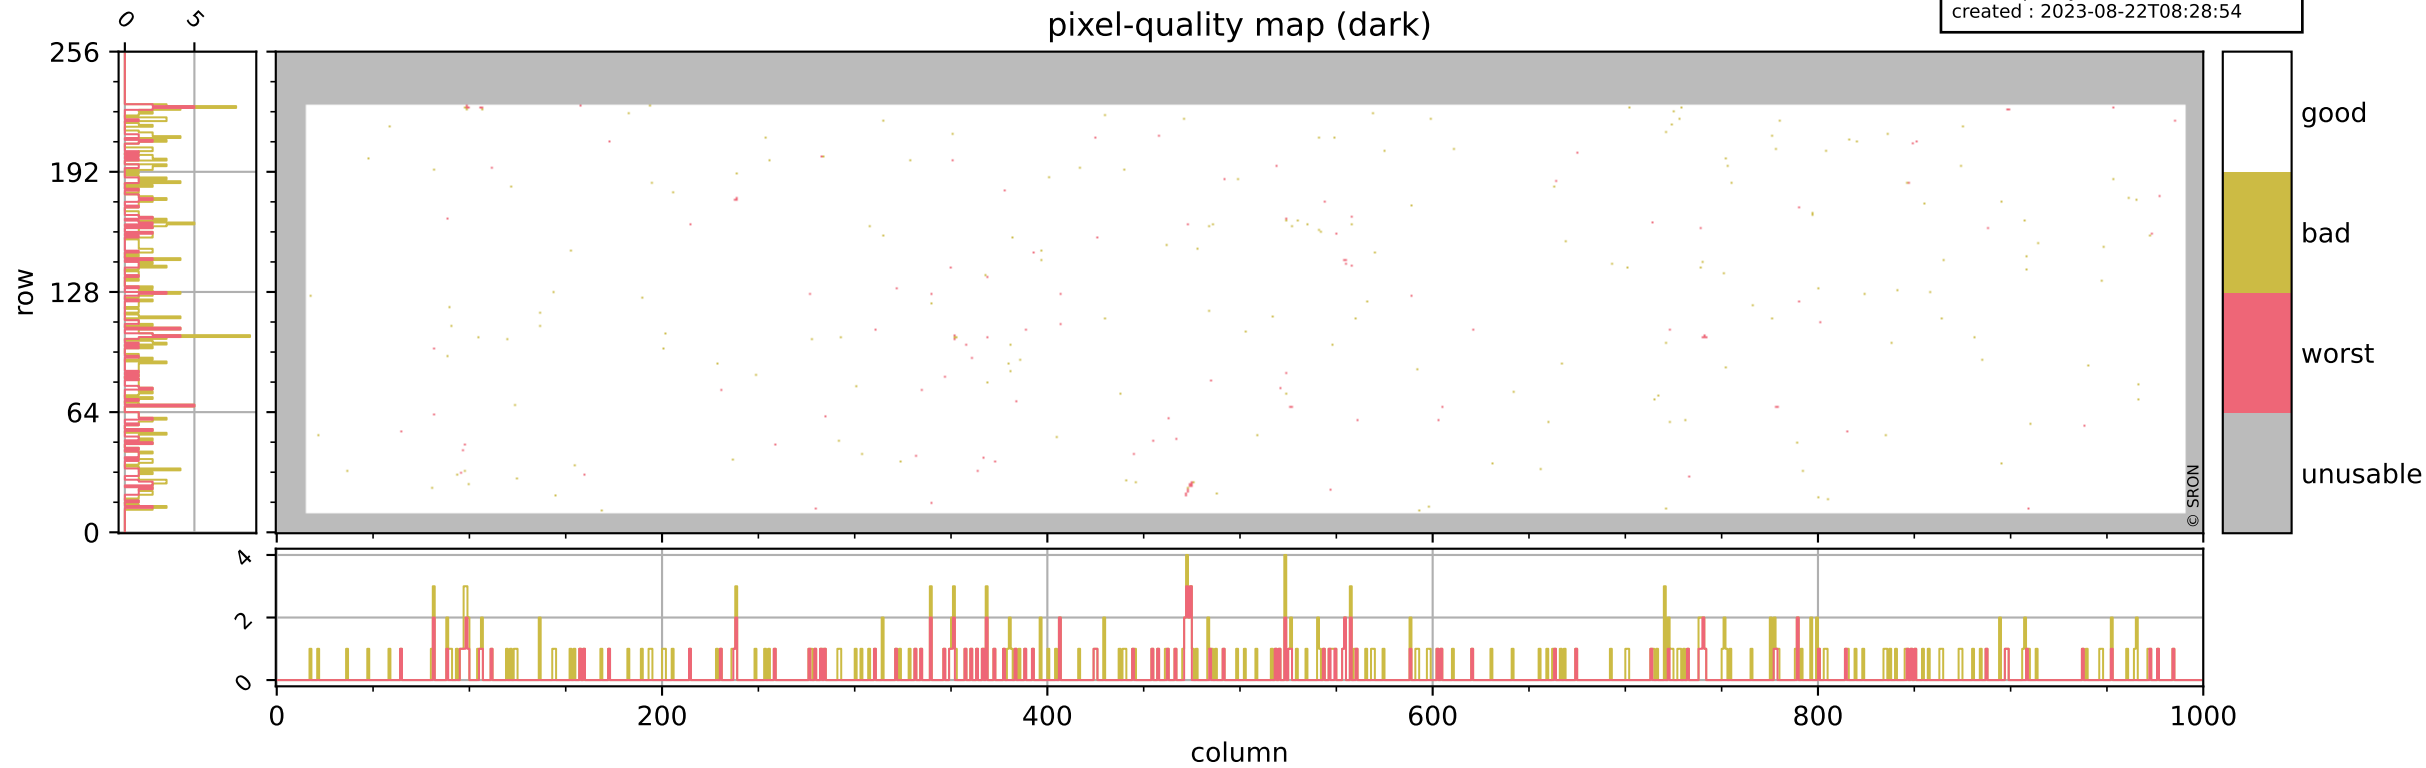

# Tropomi SWIR pixel quality (official)

orbits : 19 in [21292, 21337]  
coverage : 2021-11-22 / 2021-11-25  
bad (quality < 0.8) : 3878  
worst (quality < 0.1) : 481  
created : 2023-08-22T08:28:54

## pixel-quality map

# Tropomi SWIR pixel quality (official)

orbits : 19 in [21292, 21337]  
coverage : 2021-11-22 / 2021-11-25  
bad (quality < 0.8) : 298  
worst (quality < 0.1) : 116  
created : 2023-08-22T08:28:54

## pixel-quality map (dark)