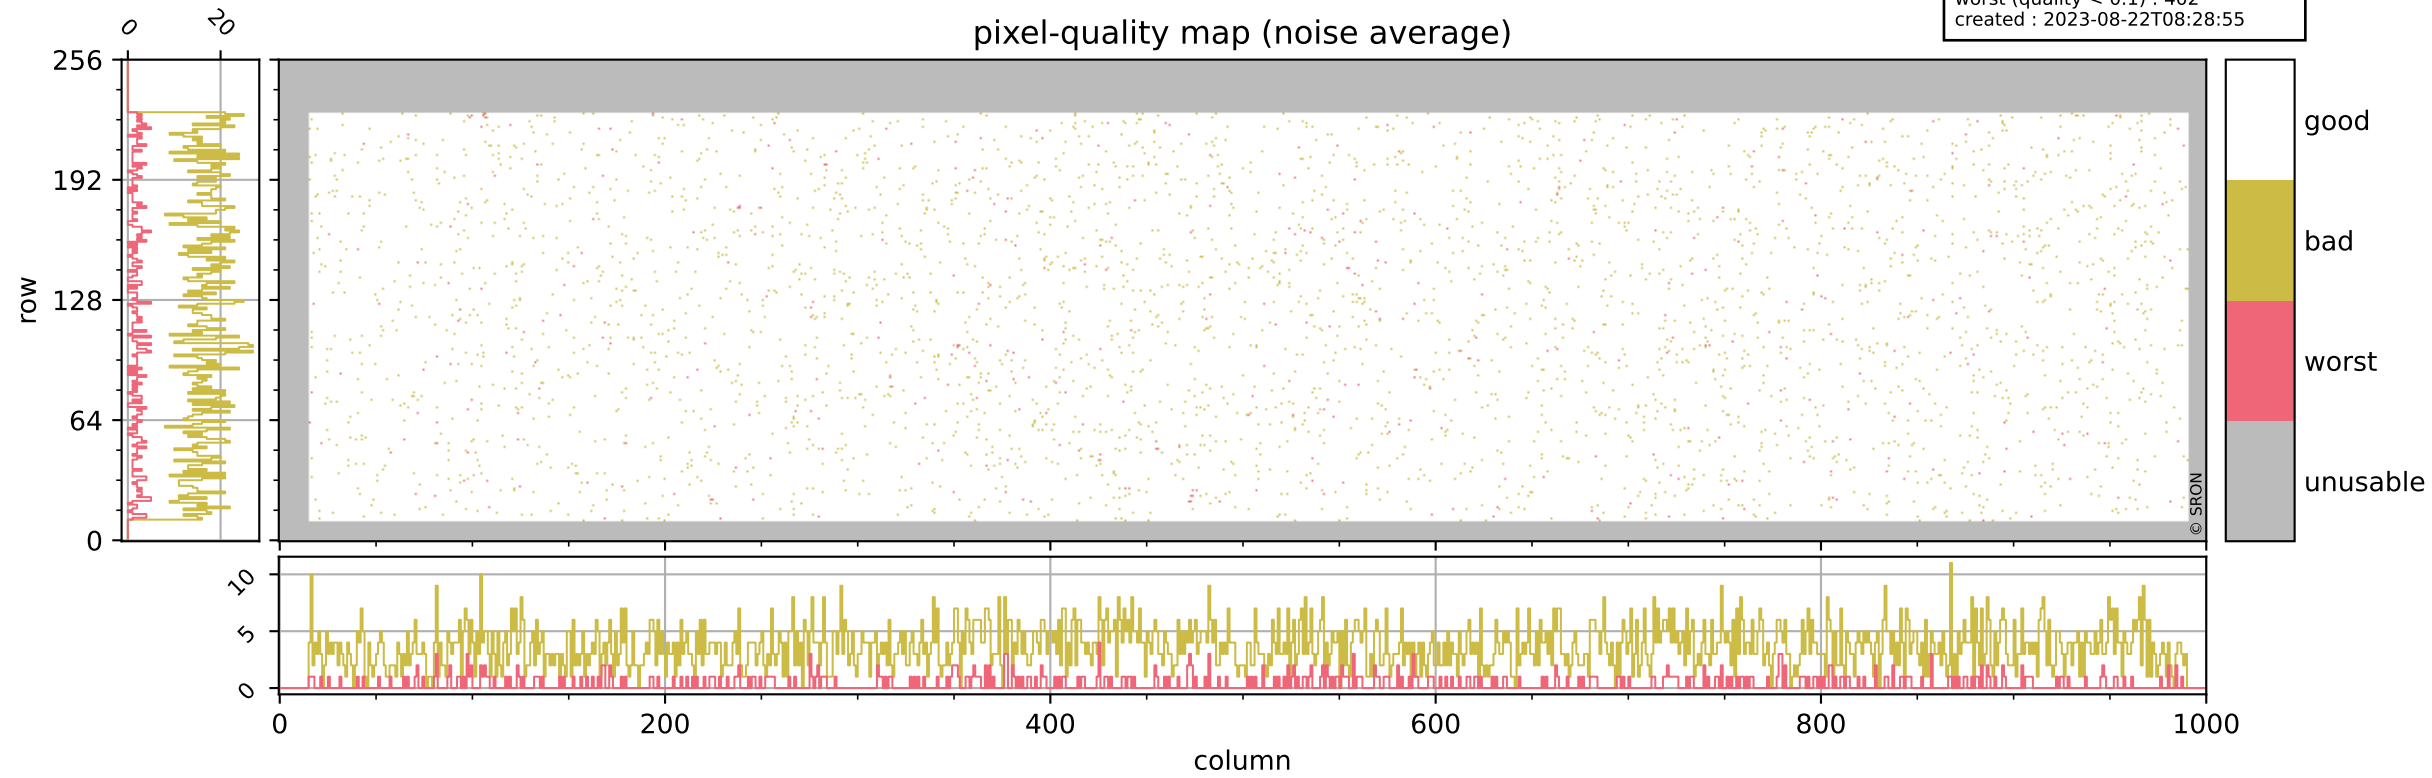

## pixel-quality map

# Tropomi SWIR pixel quality (official)

orbits : 19 in [21292, 21337]  
coverage : 2021-11-22 / 2021-11-25  
bad (quality < 0.8) : 298  
worst (quality < 0.1) : 116  
created : 2023-08-22T08:28:54

## pixel-quality map (dark)

# Tropomi SWIR pixel quality (official)

orbits : 19 in [21292, 21337]  
coverage : 2021-11-22 / 2021-11-25  
bad (quality < 0.8) : 3626  
worst (quality < 0.1) : 402  
created : 2023-08-22T08:28:55