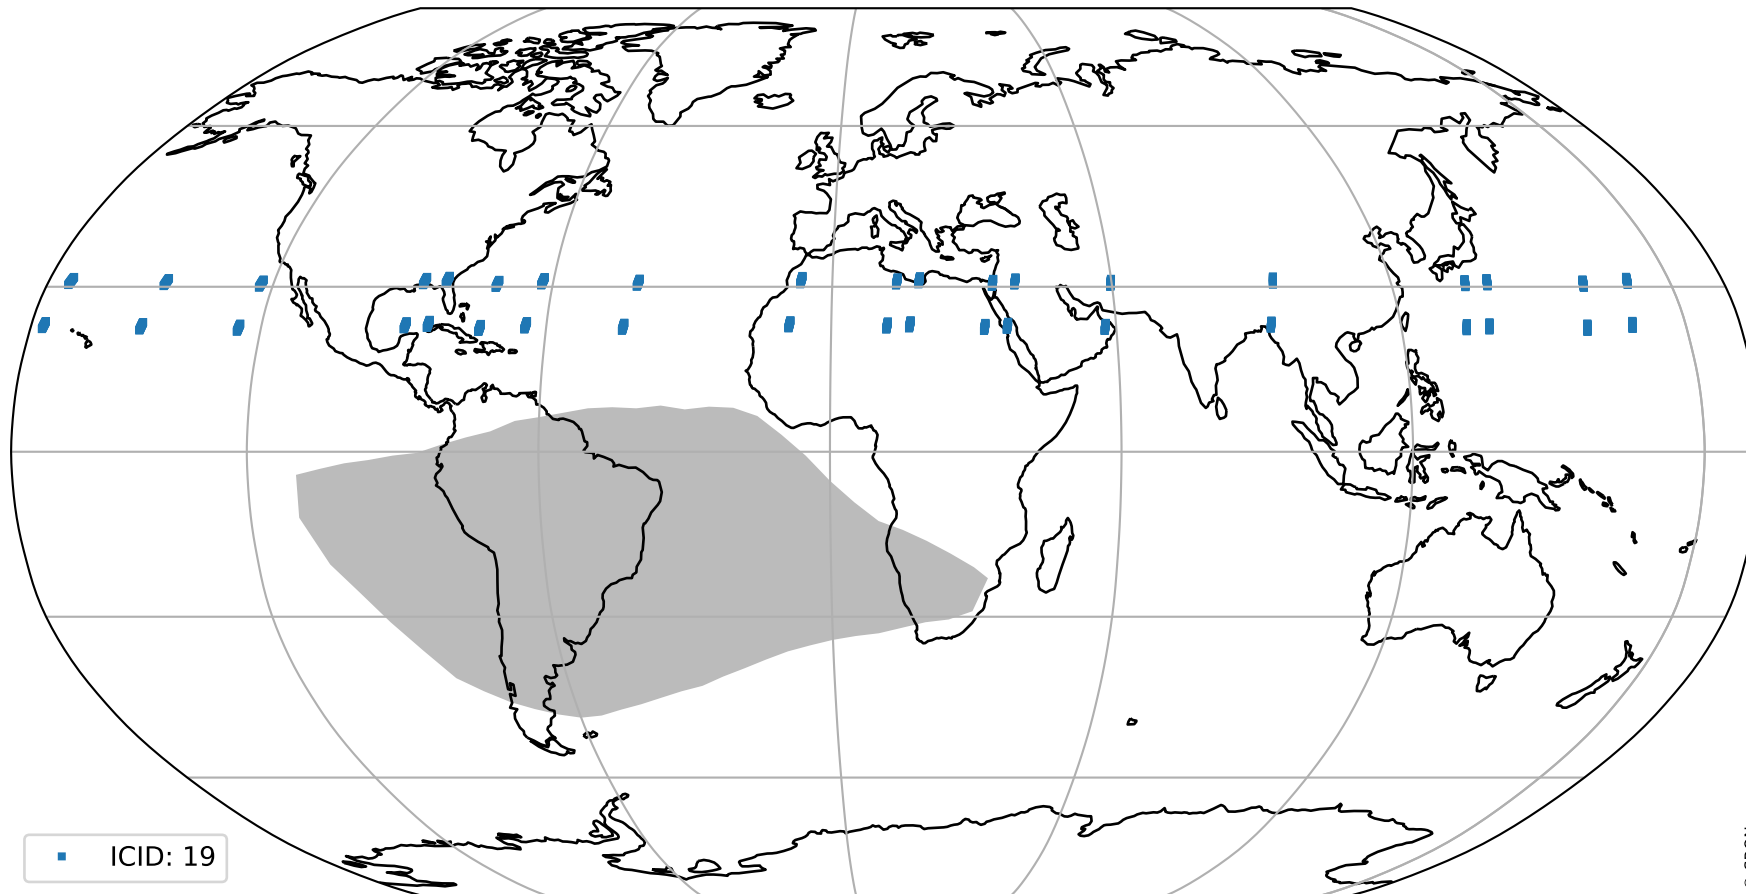

# Tropomi SWIR pixel quality (official)

orbits : 19 in [21292, 21337]  
coverage : 2021-11-22 / 2021-11-25  
created : 2023-08-22T08:28:55

## Histograms of pixel-quality

# Tropomi SWIR pixel quality (official) ground-tracks of Sentinel-5P

orbits : 19 in [21292, 21337]  
coverage : 2021-11-22 / 2021-11-25  
created : 2023-08-22T08:28:56