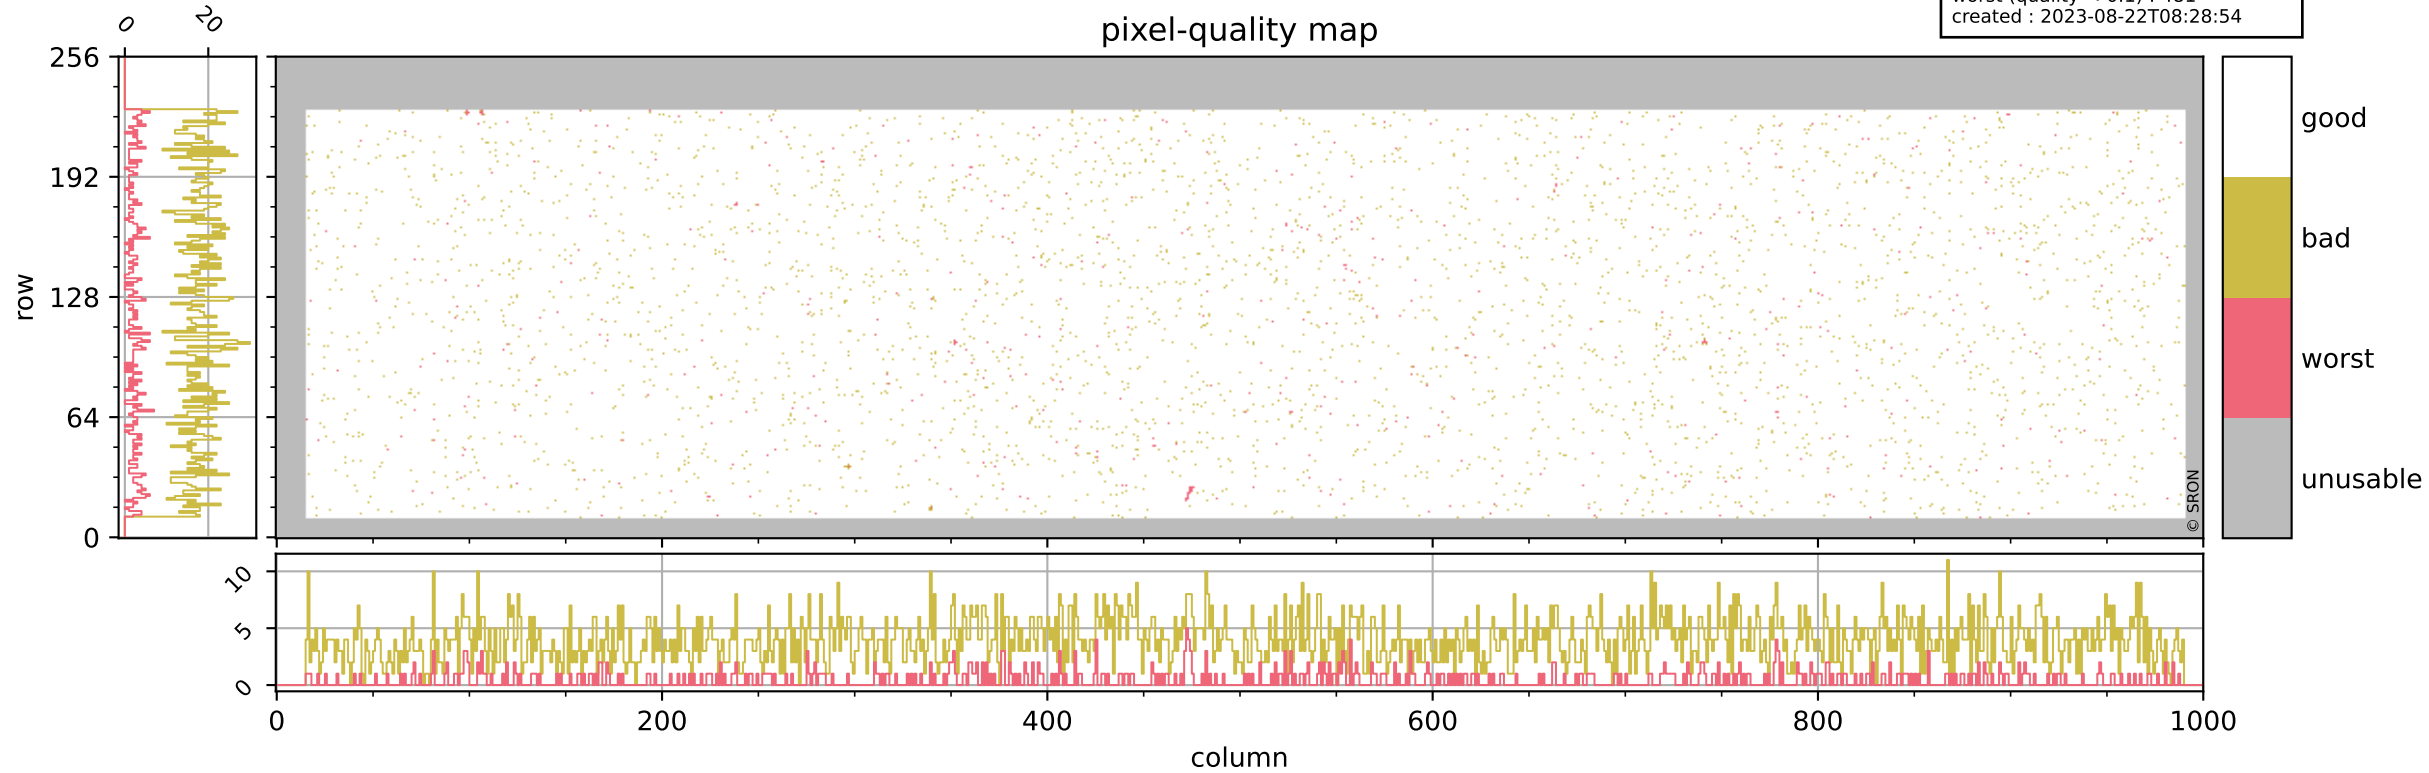

# Tropomi SWIR pixel quality (official)

orbits : 19 in [21292, 21337]  
coverage : 2021-11-22 / 2021-11-25  
bad (quality < 0.8) : 3878  
worst (quality < 0.1) : 481  
created : 2023-08-22T08:28:54

## pixel-quality map

# Tropomi SWIR pixel quality (official)

orbits : 19 in [21292, 21337]  
coverage : 2021-11-22 / 2021-11-25  
bad (quality < 0.8) : 298  
worst (quality < 0.1) : 116  
created : 2023-08-22T08:28:54

## pixel-quality map (dark)