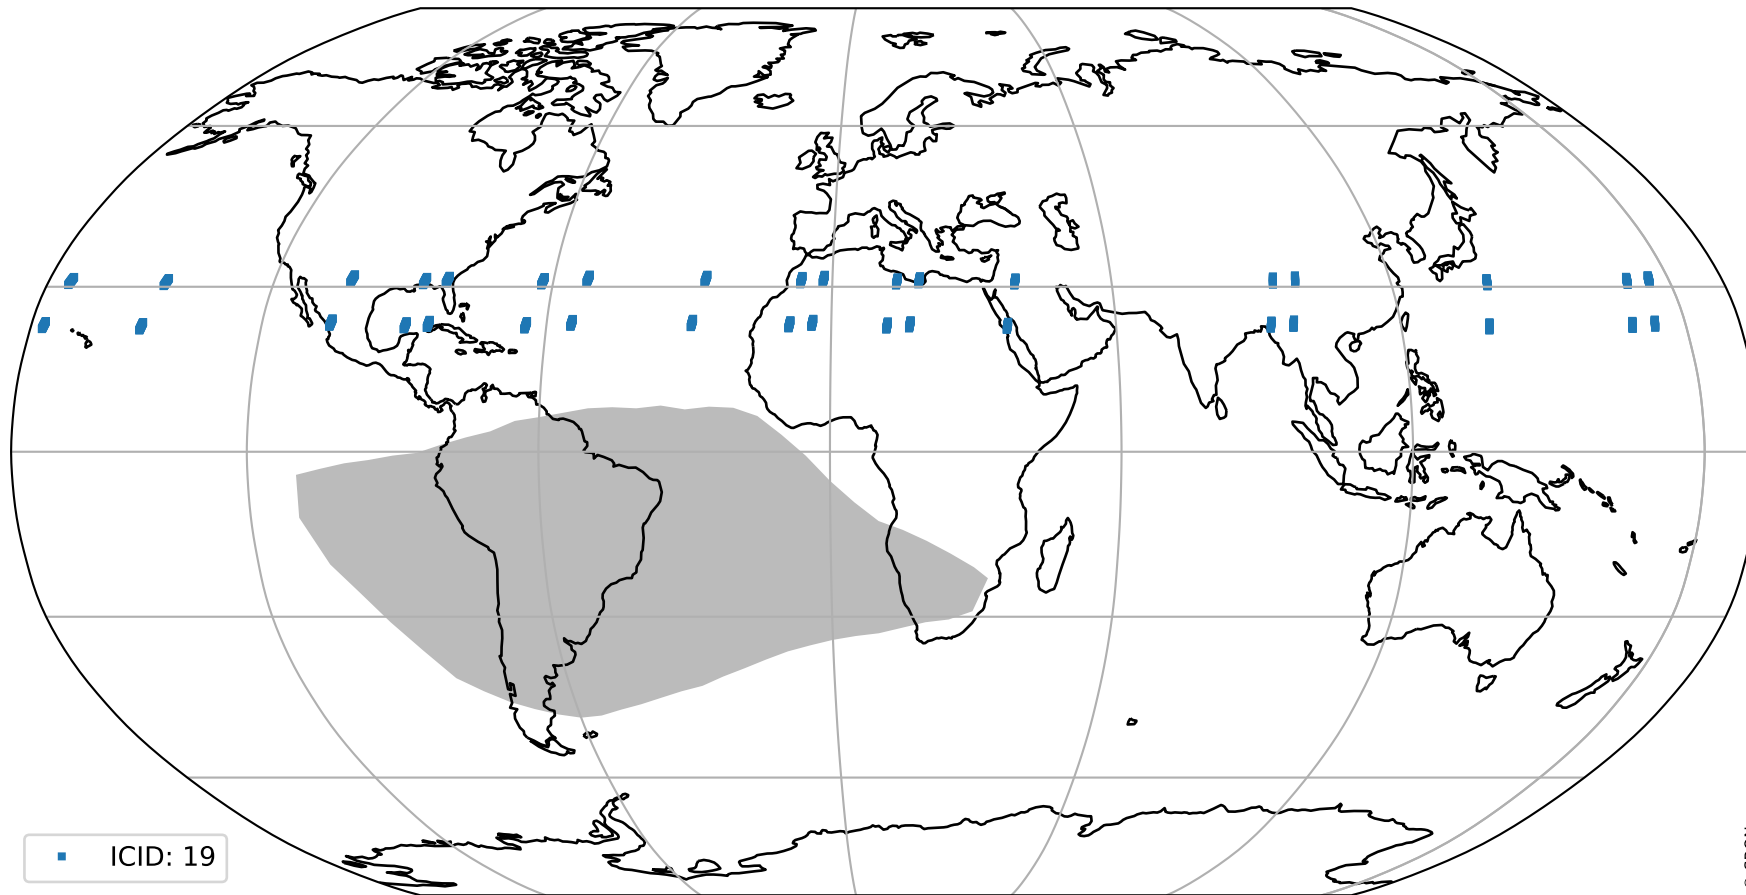

Tropomi SWIR pixel quality (official)

orbits : 18 in [21307, 21352]
coverage : 2021-11-23 / 2021-11-26
bad (quality < 0.8) : 3658
worst (quality < 0.1) : 403
created : 2023-08-22T08:28:57

Tropomi SWIR pixel quality (official)

orbits : 18 in [21307, 21352]
coverage : 2021-11-23 / 2021-11-26
to good : 371
good to bad : 1768
to worst : 267
created : 2023-08-22T08:28:57

total quality compared with SWIR pixel-quality CKD

Tropomi SWIR pixel quality (official)

orbits : 18 in [21307, 21352]
coverage : 2021-11-23 / 2021-11-26
created : 2023-08-22T08:28:57

Histograms of pixel-quality

Tropomi SWIR pixel quality (official) ground-tracks of Sentinel-5P

orbits : 18 in [21307, 21352]
coverage : 2021-11-23 / 2021-11-26
created : 2023-08-22T08:28:58

Tropomi SWIR pixel quality (official)

orbits : [2827, 21322]
coverage : 2018-04-30 / 2021-11-24
created : 2023-08-22T08:28:58

trend of pixel quality & temperatures