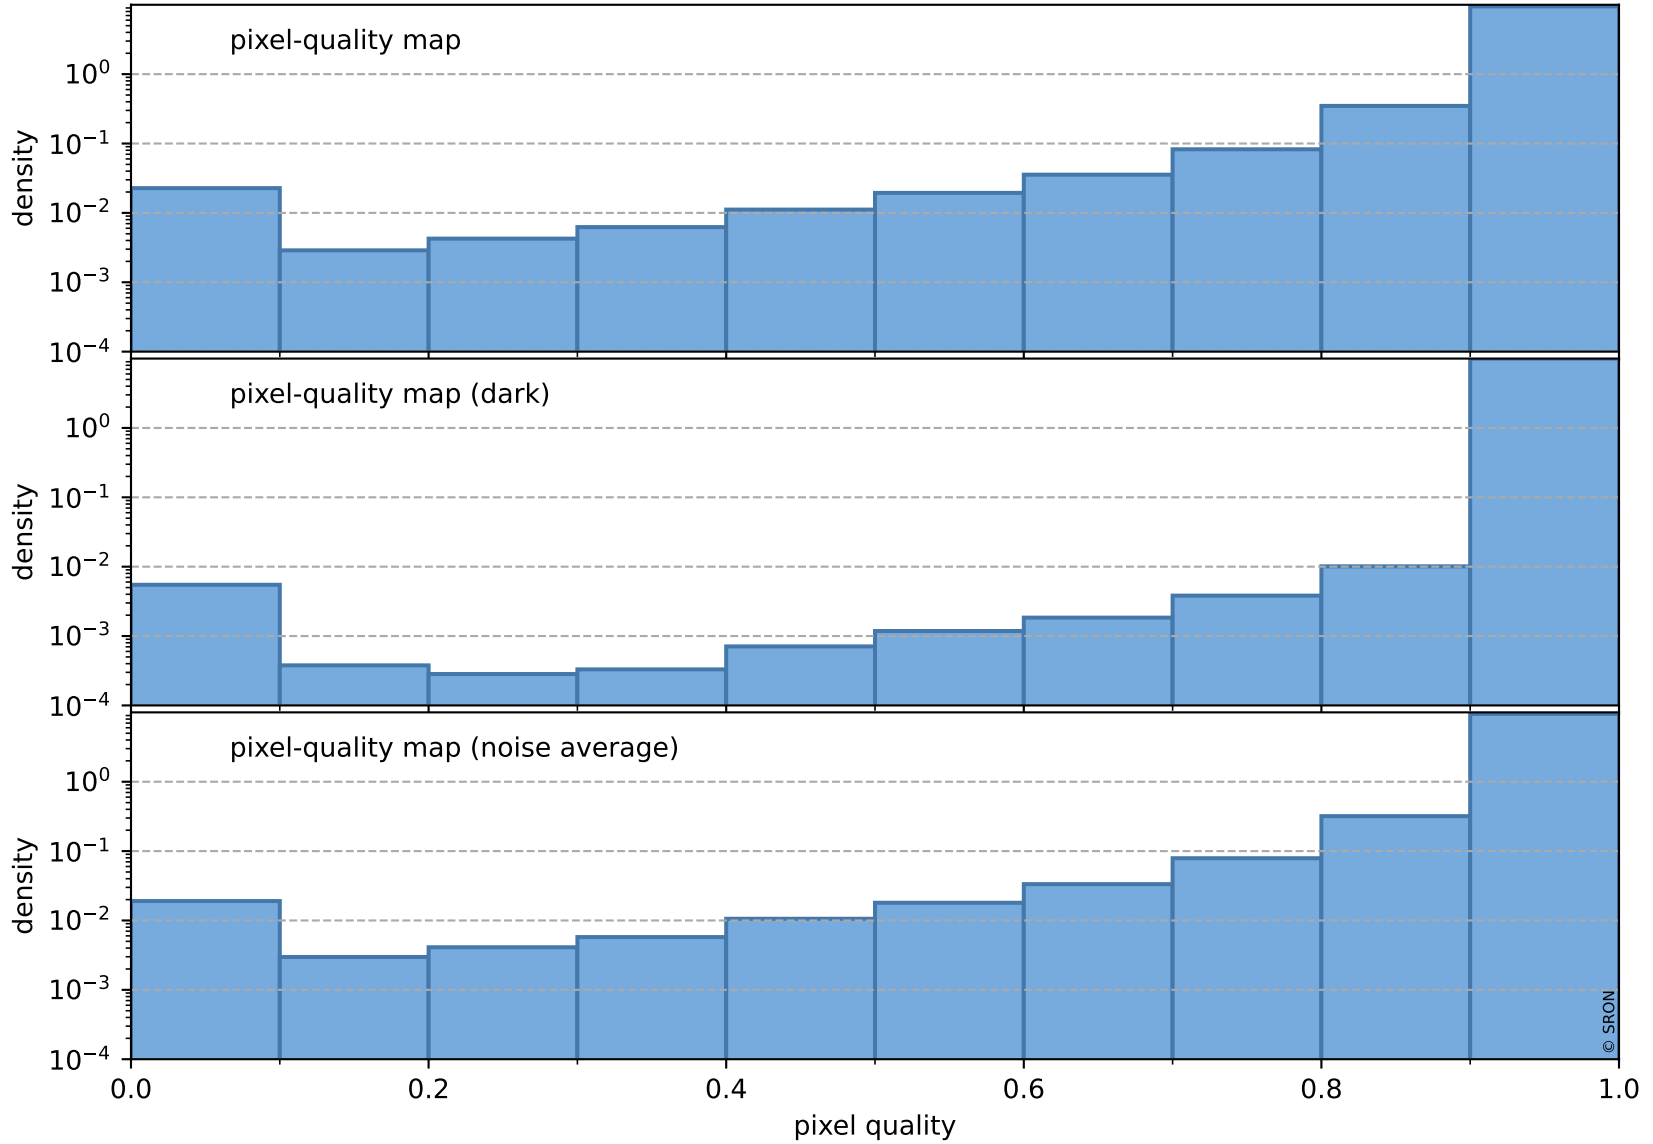

orbits : 18 in [21307, 21352]
coverage : 2021-11-23 / 2021-11-26
to good : 371
good to bad : 1768
to worst : 267
created : 2023-08-22T08:28:57

total quality compared with SWIR pixel-quality CKD

Tropomi SWIR pixel quality (official)

orbits : 18 in [21307, 21352]
coverage : 2021-11-23 / 2021-11-26
created : 2023-08-22T08:28:57

Histograms of pixel-quality

Tropomi SWIR pixel quality (official) ground-tracks of Sentinel-5P

orbits : 18 in [21307, 21352]
coverage : 2021-11-23 / 2021-11-26
created : 2023-08-22T08:28:58

Tropomi SWIR pixel quality (official)

orbits : [2827, 21322]
coverage : 2018-04-30 / 2021-11-24
created : 2023-08-22T08:28:58

trend of pixel quality & temperatures