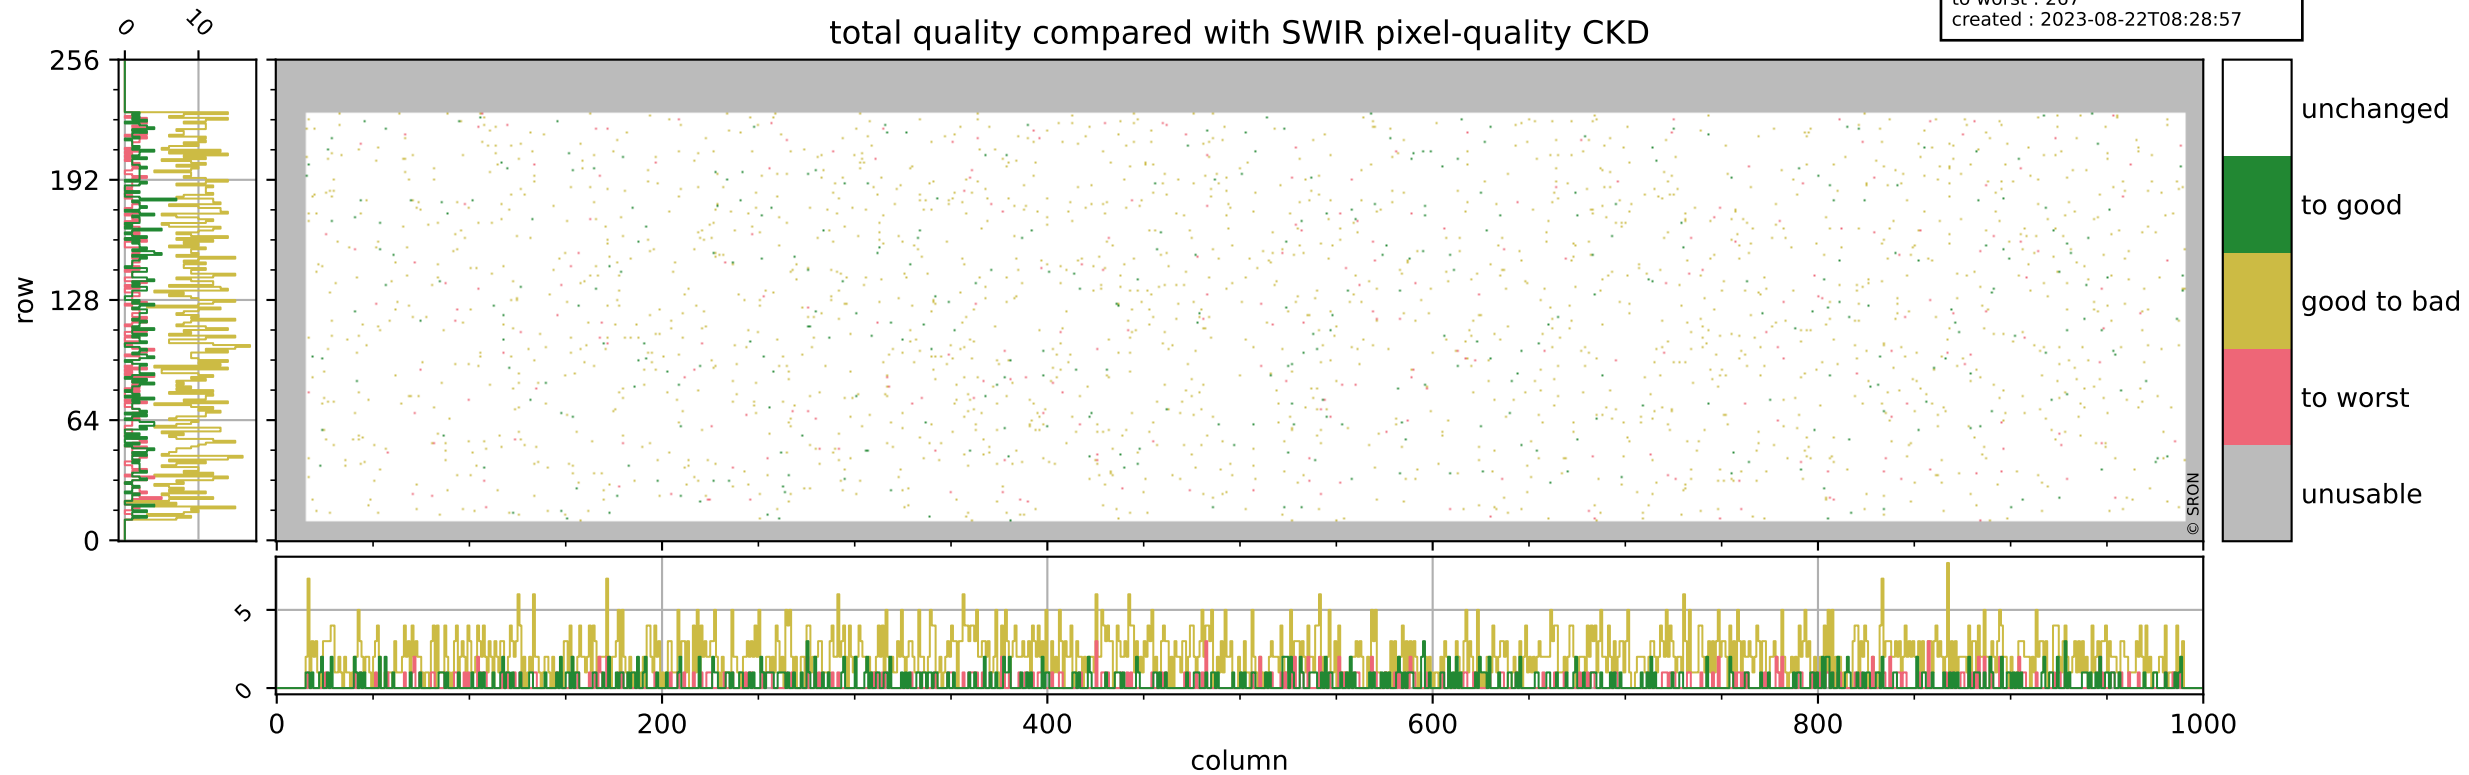

Tropomi SWIR pixel quality (official)

orbits : 18 in [21307, 21352]
coverage : 2021-11-23 / 2021-11-26
bad (quality < 0.8) : 297
worst (quality < 0.1) : 116
created : 2023-08-22T08:28:57

pixel-quality map (dark)

Tropomi SWIR pixel quality (official)

orbits : 18 in [21307, 21352]
coverage : 2021-11-23 / 2021-11-26
bad (quality < 0.8) : 3658
worst (quality < 0.1) : 403
created : 2023-08-22T08:28:57

Tropomi SWIR pixel quality (official)

orbits : 18 in [21307, 21352]
coverage : 2021-11-23 / 2021-11-26
to good : 371
good to bad : 1768
to worst : 267
created : 2023-08-22T08:28:57

total quality compared with SWIR pixel-quality CKD

Tropomi SWIR pixel quality (official)

orbits : 18 in [21307, 21352]
coverage : 2021-11-23 / 2021-11-26
created : 2023-08-22T08:28:57

Histograms of pixel-quality

Tropomi SWIR pixel quality (official) ground-tracks of Sentinel-5P

orbits : 18 in [21307, 21352]
coverage : 2021-11-23 / 2021-11-26
created : 2023-08-22T08:28:58