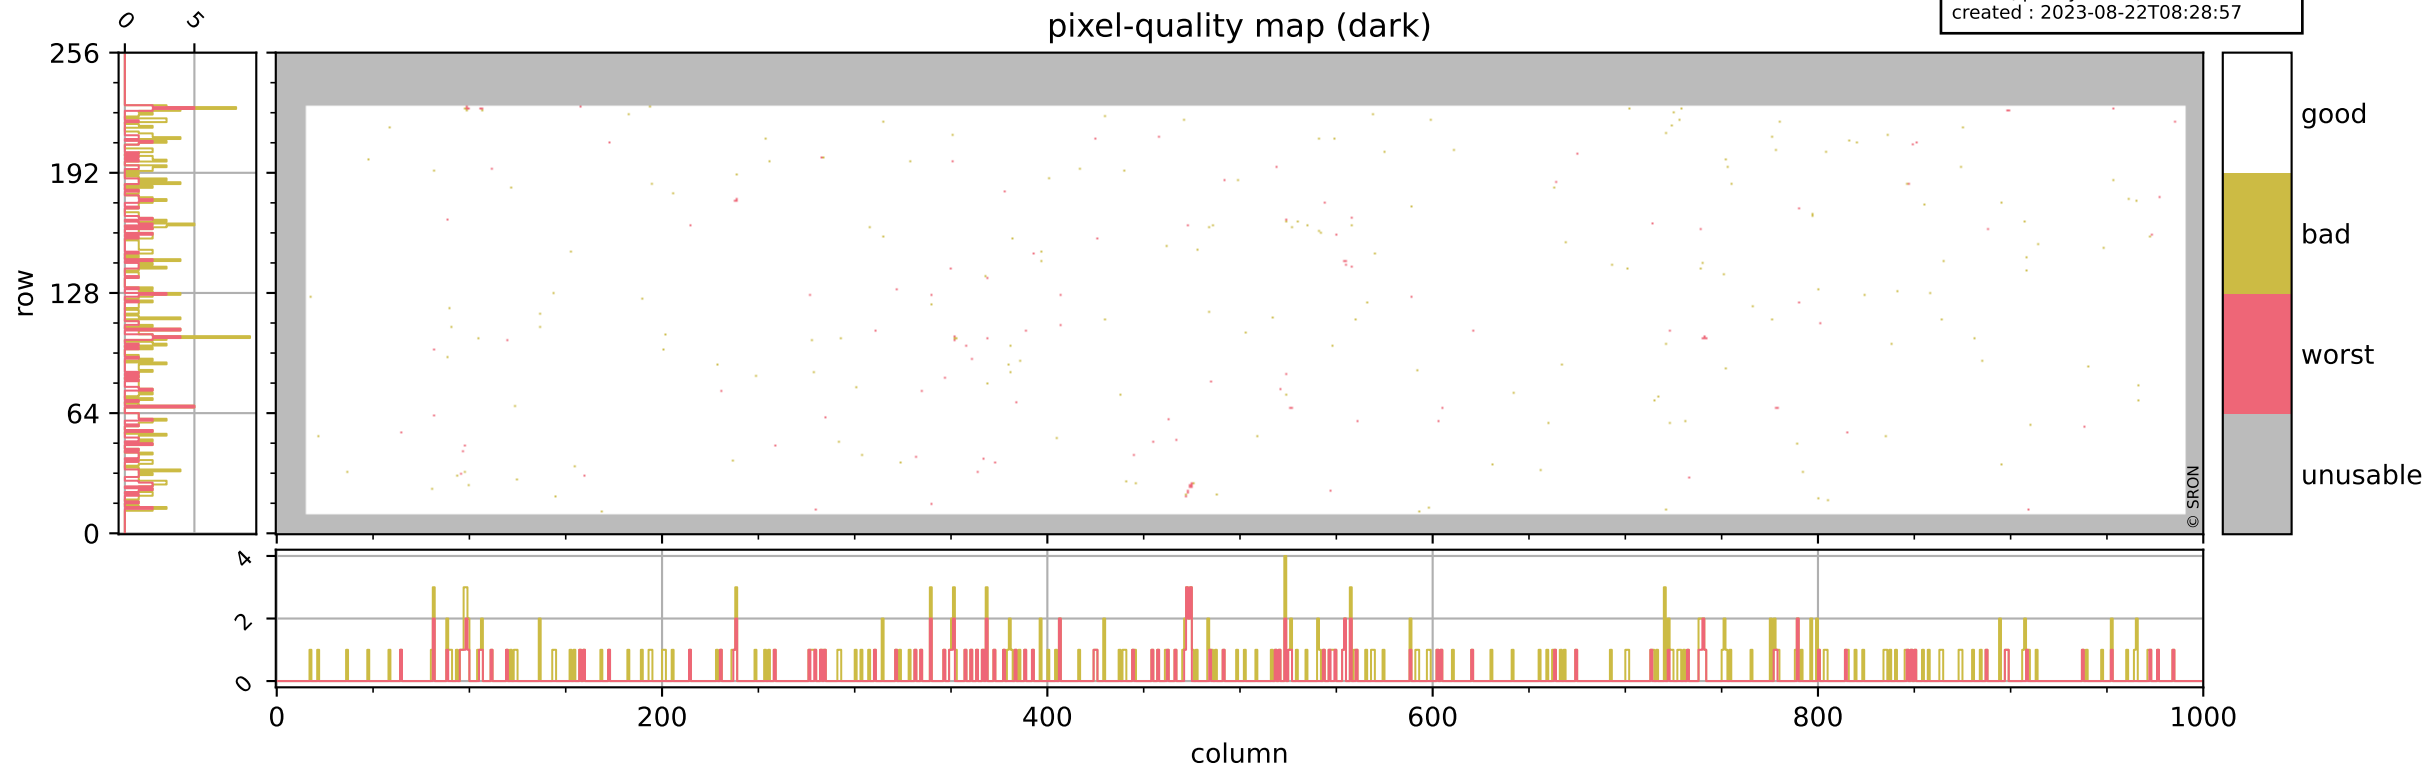

Tropomi SWIR pixel quality (official)

orbits : 18 in [21307, 21352]
coverage : 2021-11-23 / 2021-11-26
bad (quality < 0.8) : 3910
worst (quality < 0.1) : 481
created : 2023-08-22T08:28:57

pixel-quality map

Tropomi SWIR pixel quality (official)

orbits : 18 in [21307, 21352]
coverage : 2021-11-23 / 2021-11-26
bad (quality < 0.8) : 297
worst (quality < 0.1) : 116
created : 2023-08-22T08:28:57

pixel-quality map (dark)

Tropomi SWIR pixel quality (official)

orbits : 18 in [21307, 21352]
coverage : 2021-11-23 / 2021-11-26
bad (quality < 0.8) : 3658
worst (quality < 0.1) : 403
created : 2023-08-22T08:28:57

Tropomi SWIR pixel quality (official)

orbits : 18 in [21307, 21352]
coverage : 2021-11-23 / 2021-11-26
to good : 371
good to bad : 1768
to worst : 267
created : 2023-08-22T08:28:57

total quality compared with SWIR pixel-quality CKD

Tropomi SWIR pixel quality (official)