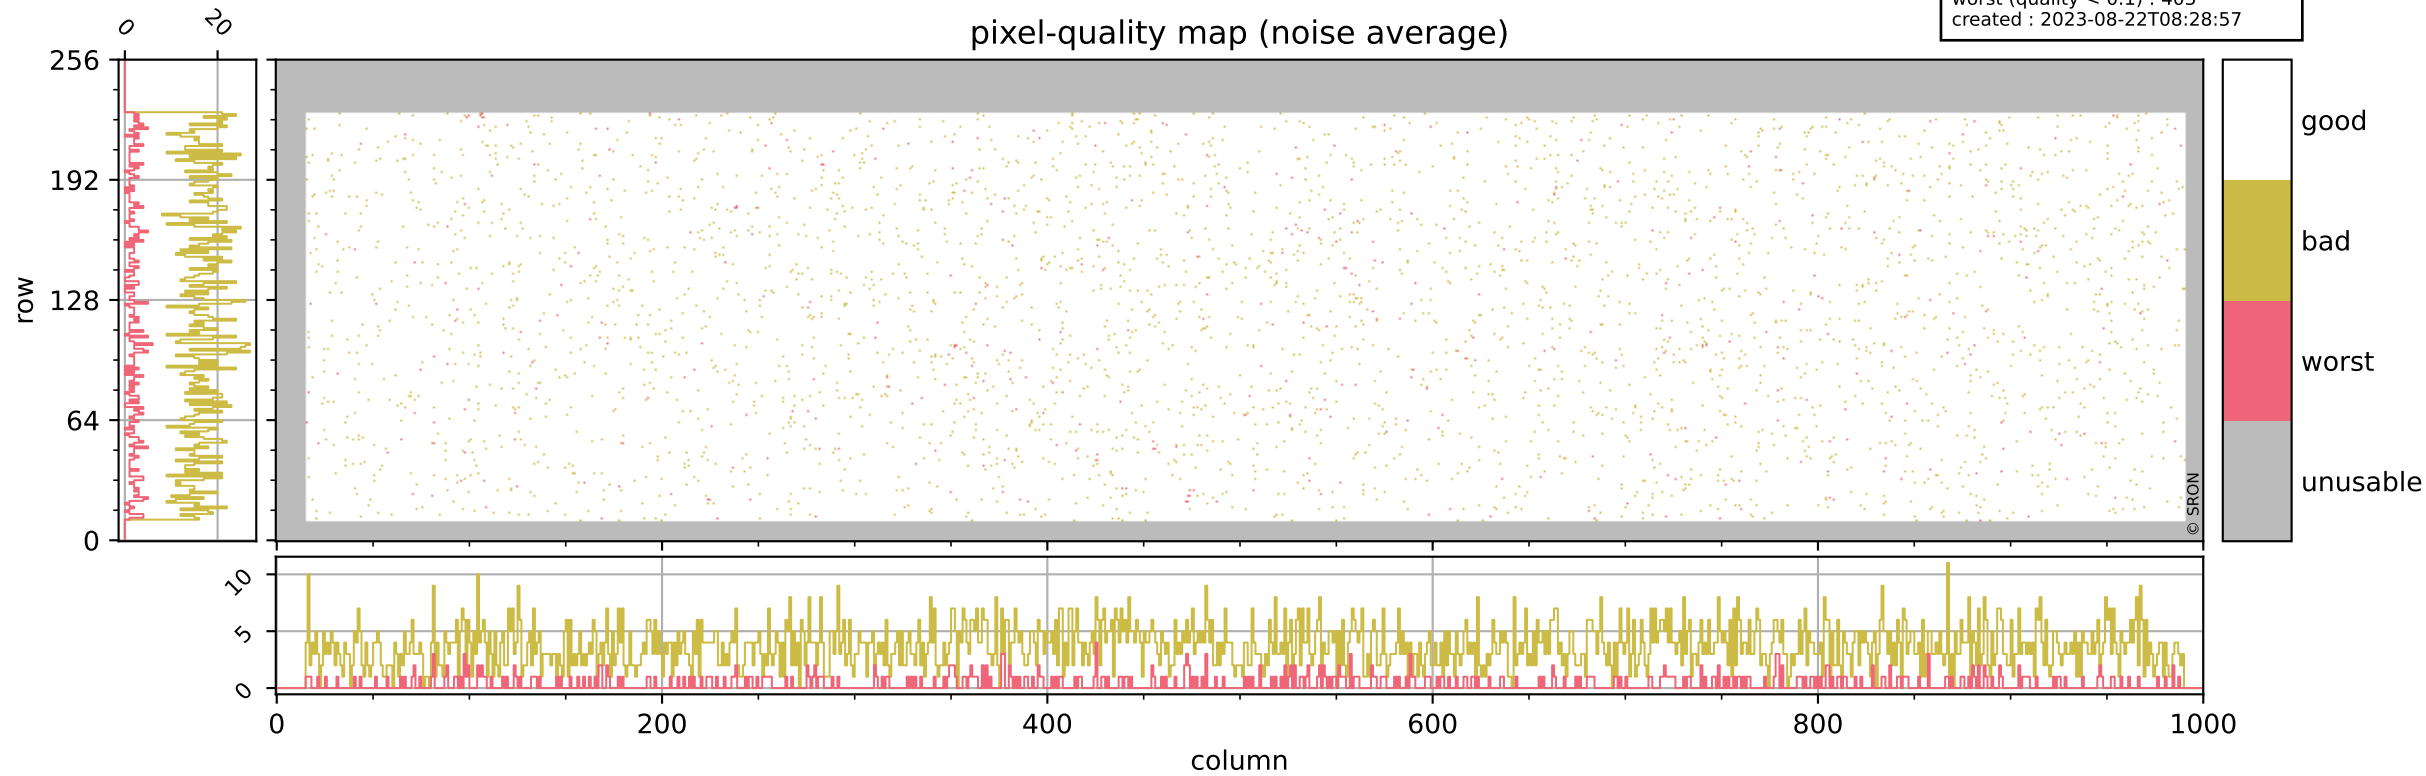

Tropomi SWIR pixel quality (official)

orbits : 18 in [21307, 21352]
coverage : 2021-11-23 / 2021-11-26
bad (quality < 0.8) : 297
worst (quality < 0.1) : 116
created : 2023-08-22T08:28:57

pixel-quality map (dark)

Tropomi SWIR pixel quality (official)

orbits : 18 in [21307, 21352]
coverage : 2021-11-23 / 2021-11-26
bad (quality < 0.8) : 3658
worst (quality < 0.1) : 403
created : 2023-08-22T08:28:57

Tropomi SWIR pixel quality (official)

orbits : 18 in [21307, 21352]
coverage : 2021-11-23 / 2021-11-26
to good : 371
good to bad : 1768
to worst : 267
created : 2023-08-22T08:28:57

total quality compared with SWIR pixel-quality CKD

Tropomi SWIR pixel quality (official)

orbits : 18 in [21307, 21352]
coverage : 2021-11-23 / 2021-11-26
created : 2023-08-22T08:28:57

Histograms of pixel-quality

Tropomi SWIR pixel quality (official) ground-tracks of Sentinel-5P

orbits : 18 in [21307, 21352]
coverage : 2021-11-23 / 2021-11-26
created : 2023-08-22T08:28:58