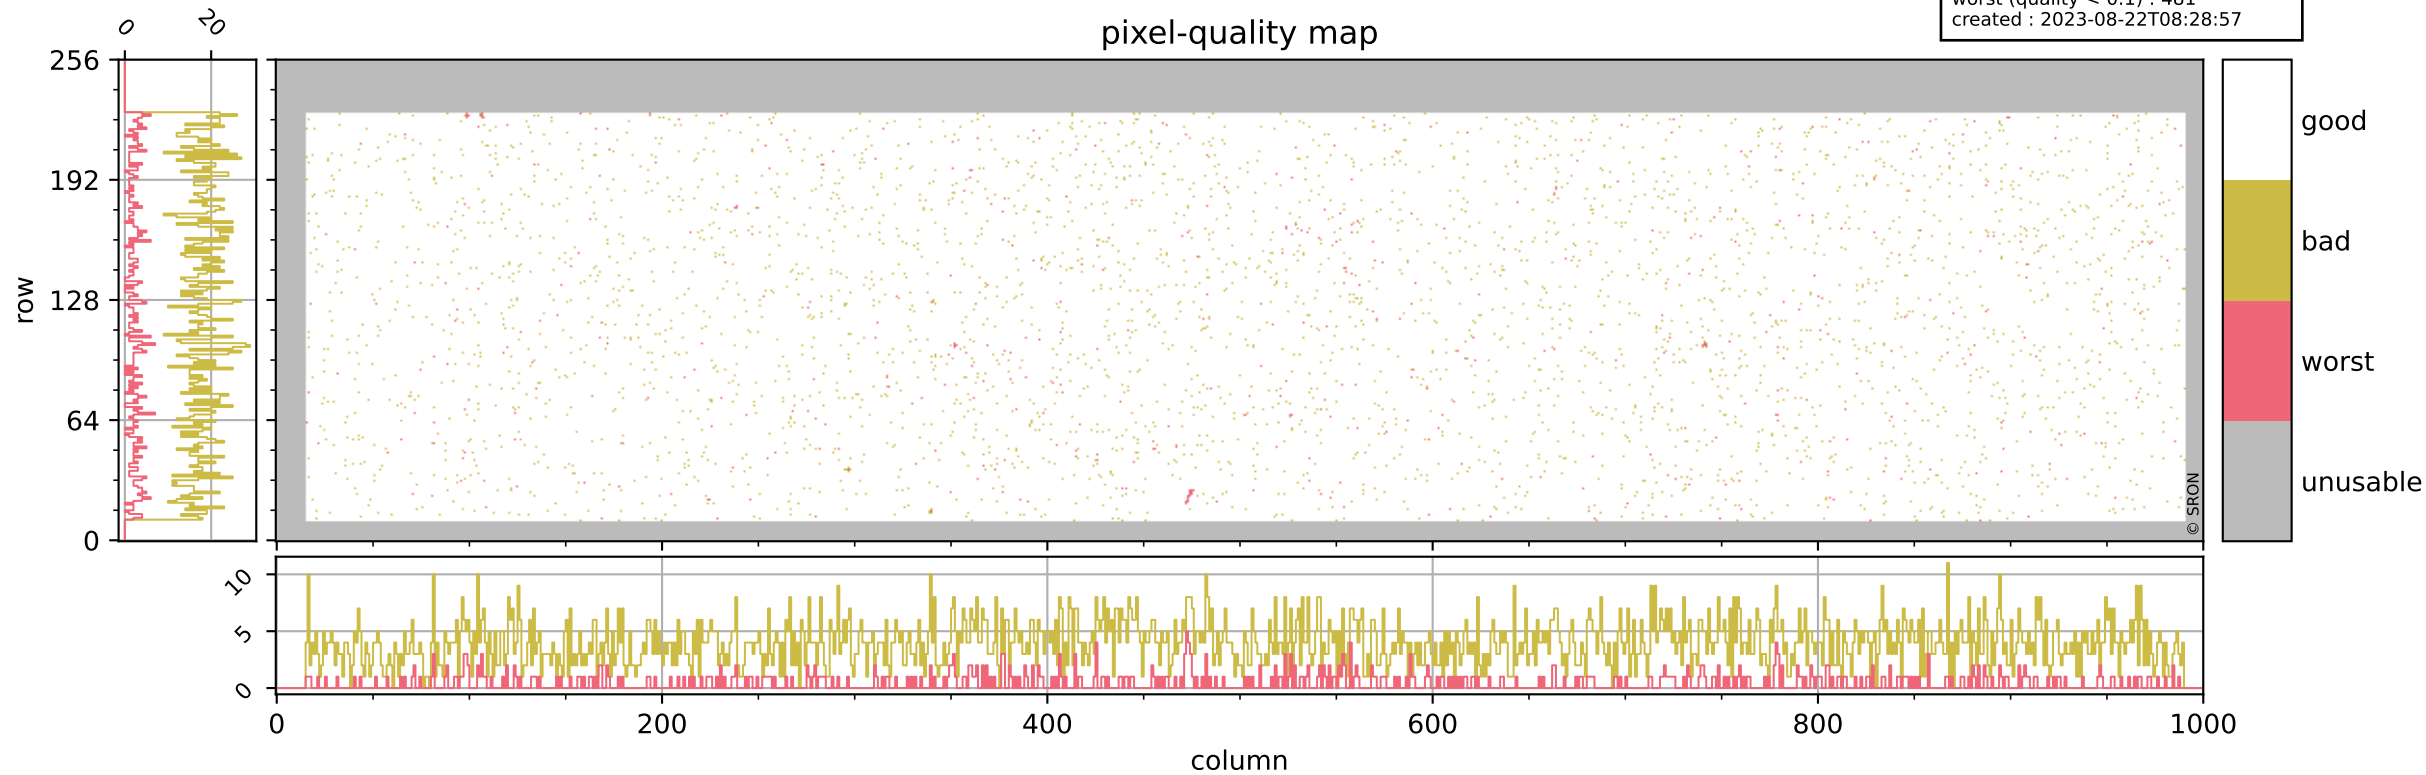

Tropomi SWIR pixel quality (official)

orbits : 18 in [21307, 21352]
coverage : 2021-11-23 / 2021-11-26
bad (quality < 0.8) : 3910
worst (quality < 0.1) : 481
created : 2023-08-22T08:28:57

pixel-quality map

Tropomi SWIR pixel quality (official)

orbits : 18 in [21307, 21352]
coverage : 2021-11-23 / 2021-11-26
bad (quality < 0.8) : 297
worst (quality < 0.1) : 116
created : 2023-08-22T08:28:57

pixel-quality map (dark)

Tropomi SWIR pixel quality (official)

orbits : 18 in [21307, 21352]
coverage : 2021-11-23 / 2021-11-26
bad (quality < 0.8) : 3658
worst (quality < 0.1) : 403
created : 2023-08-22T08:28:57

Tropomi SWIR pixel quality (official)

orbits : 18 in [21307, 21352]
coverage : 2021-11-23 / 2021-11-26
to good : 371
good to bad : 1768
to worst : 267
created : 2023-08-22T08:28:57

total quality compared with SWIR pixel-quality CKD

Tropomi SWIR pixel quality (official)